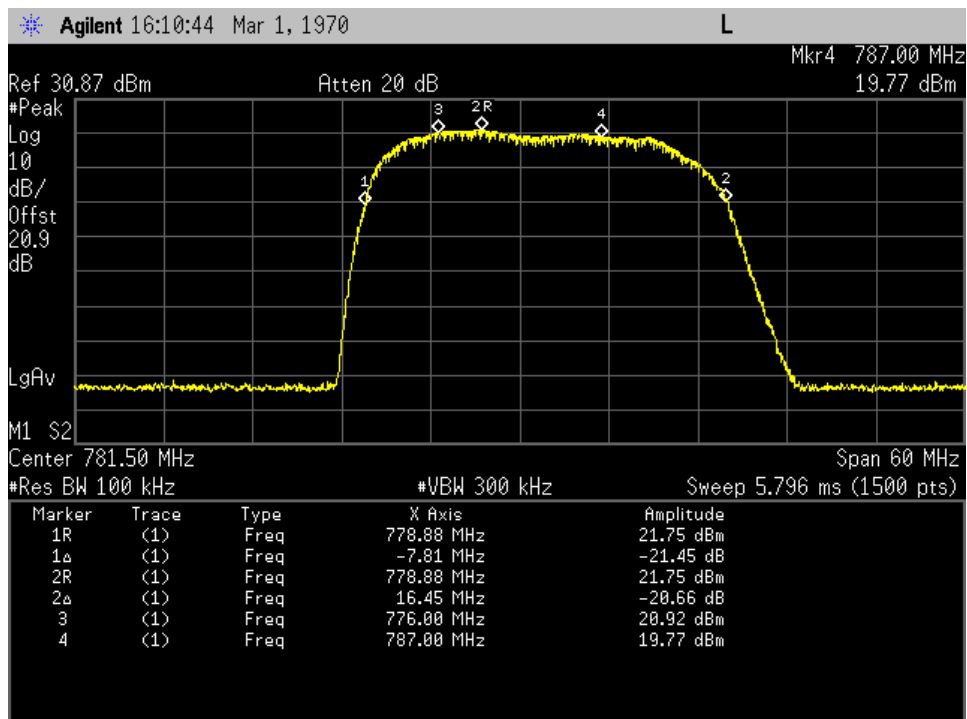

Auth Freq Band_DownLink_728 - 746 MHz_Donor Port 3 to Server Port

Auth Freq Band_DownLink_746 - 757 MHz_Donor Port 3 to Server Port

Auth Freq Band_DownLink_869 - 894 MHz_Donor Port 2 to Server Port

Auth Freq Band_UpLink_1710 - 1755 MHz_Server Port to Donor Port 1

Auth Freq Band_UpLink_1850 - 1915 MHz_Server Port to Donor Port 1

Auth Freq Band_UpLink_698 - 716 MHz_Server Port to Donor Port 1

Auth Freq Band_UpLink_776 - 787 MHz_Server Port to Donor Port 1

Auth Freq Band_UpLink_824 - 849 MHz_ Server Port to Donor Port 1

Common Port

Auth Freq Band_DownLink_728 - 746 MHz_Donor Port 3 to Server Port

Auth Freq Band_DownLink_746 - 757 MHz_Donor Port 3 to Server Port

Auth Freq Band_DownLink_869 - 894 MHz_Donor Port 3 to Server Port

Auth Freq Band_upLink_698 - 716 MHz_Server Port to Donor Port 3

Auth Freq Band_upLink_776 - 787 MHz_ Server Port to Donor Port 3

Auth Freq Band_upLink_824 - 849 MHz_ Server Port to Donor Port 3