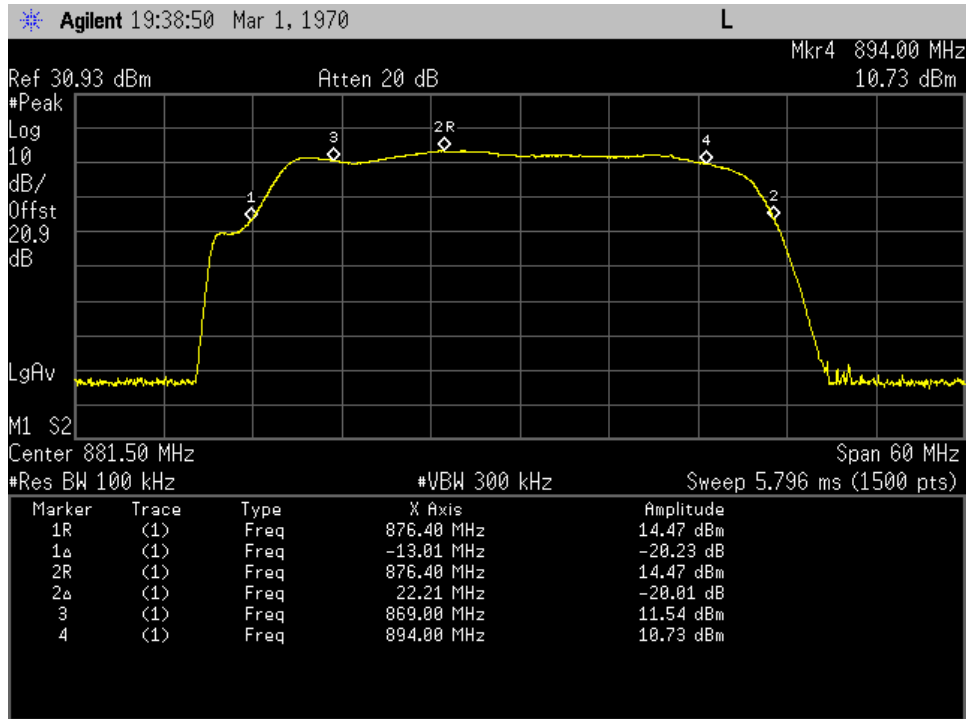

Auth Freq Band_DownLink_728 - 746 MHz_Donor Port 3 to Server Port

Auth Freq Band_DownLink_746 - 757 MHz_Donor Port 3 to Server Port

Auth Freq Band_DownLink_869 - 894 MHz_Donor Port 2 to Server Port

Auth Freq Band_UpLink_1710 - 1755 MHz_Server Port to Donor Port 1

Auth Freq Band_UpLink_1850 - 1915 MHz_Server Port to Donor Port 1

Auth Freq Band_UpLink_698 - 716 MHz_Server Port to Donor Port 1

Auth Freq Band_UpLink_776 - 787 MHz_Server Port to Donor Port 1

Auth Freq Band_UpLink_824 - 849 MHz_ Server Port to Donor Port 1