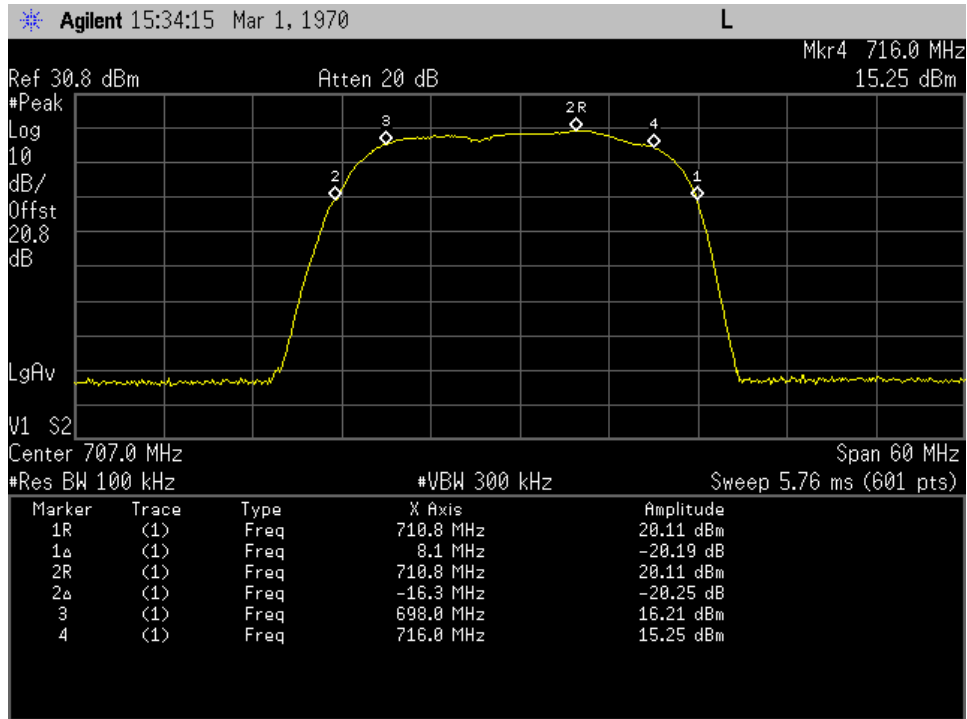

Auth Freq Band_DownLink_728 - 746 MHz_Donor Port 3 to Server Port

Auth Freq Band_DownLink_746 - 757 MHz_Donor Port 3 to Server Port

Auth Freq Band_DownLink_869 - 894 MHz_Donor Port 2 to Server Port

Auth Freq Band_UpLink_1710 - 1755 MHz_Server Port to Donor Port 1

Auth Freq Band_UpLink_1850 - 1915 MHz_Server Port to Donor Port 1

Auth Freq Band_UpLink_698 - 716 MHz_Server Port to Donor Port 1

Auth Freq Band_UpLink_776 - 787 MHz_Server Port to Donor Port 1

Auth Freq Band_UpLink_824 - 849 MHz_ Server Port to Donor Port 1