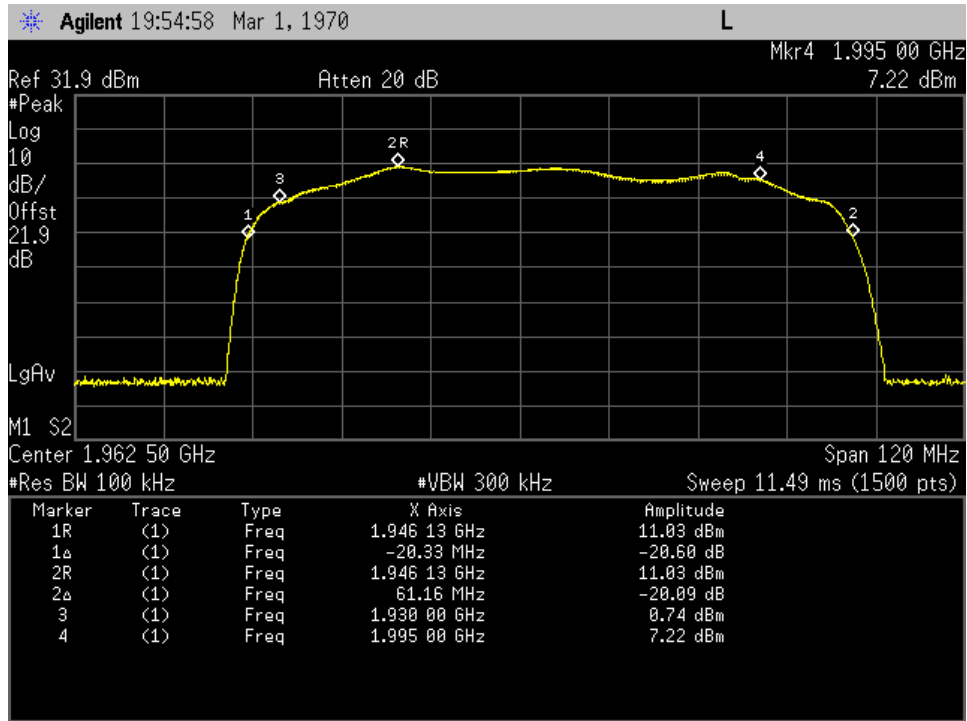

Annex A

Authorized Frequency Band

Common and Dedicated Ports

Dedicated ports

Auth Freq Band_DownLink_1930 - 1995 MHz_Donor Port 1 to Server Port

Auth Freq Band_DownLink_2110 - 2155 MHz_Donor Port 1 to Server Port

Auth Freq Band_DownLink_728 - 746 MHz_Donor Port 3 to Server Port

Auth Freq Band_DownLink_746 - 757 MHz_Donor Port 3 to Server Port

Auth Freq Band_DownLink_869 - 894 MHz_Donor Port 2 to Server Port

Auth Freq Band_UpLink_1710 - 1755 MHz_Server Port to Donor Port 1