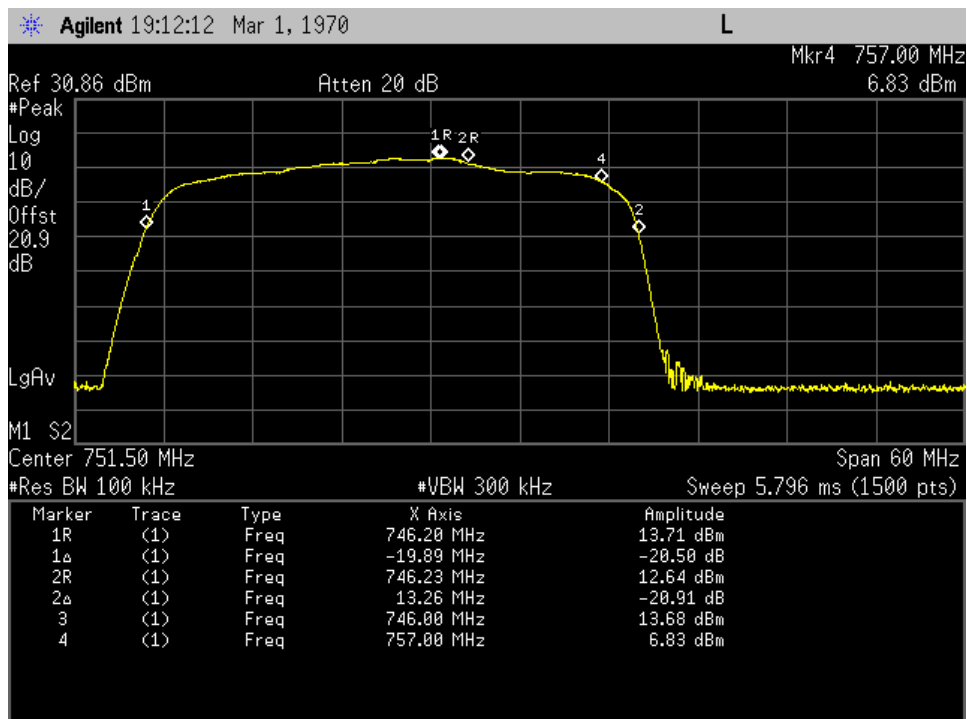

Annex A

Authorized Frequency Band

Common and Dedicated Ports

Dedicated ports

Auth Freq Band_DownLink_1930 - 1995 MHz_Donor Port 1 to Server Port

Auth Freq Band_DownLink_2110 - 2155 MHz_Donor Port 1 to Server Port

Auth Freq Band_DownLink_728 - 746 MHz_Donor Port 3 to Server Port

Auth Freq Band_DownLink_746 - 757 MHz_Donor Port 3 to Server Port

Auth Freq Band_DownLink_869 - 894 MHz_Donor Port 2 to Server Port

Auth Freq Band_UpLink_1710 - 1755 MHz_Server Port to Donor Port 1