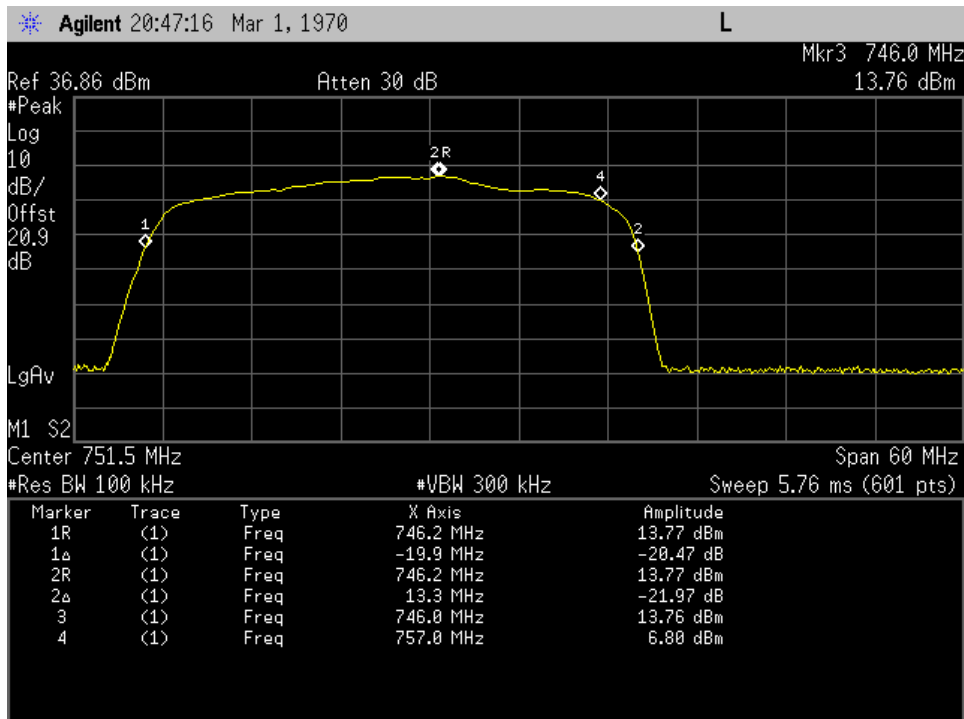

Auth Freq Band_UpLink_1850 - 1915 MHz_Server Port to Donor Port 1

Auth Freq Band_UpLink_698 - 716 MHz_Server Port to Donor Port 1

Auth Freq Band_UpLink_776 - 787 MHz_Server Port to Donor Port 1

Auth Freq Band_UpLink_824 - 849 MHz_ Server Port to Donor Port 1

Common Port

Auth Freq Band_DownLink_728 - 746 MHz_Donor Port 3 to Server Port

Auth Freq Band_DownLink_746 - 757 MHz_Donor Port 3 to Server Port

Auth Freq Band_DownLink_869 - 894 MHz_Donor Port 3 to Server Port