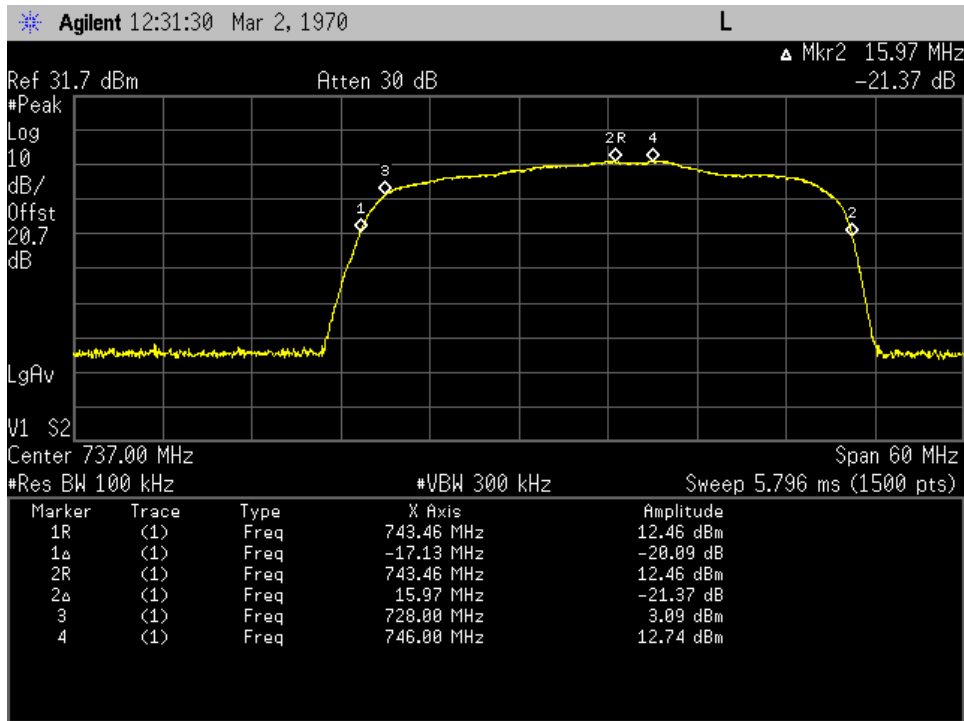

Auth Freq Band_DownLink_728 - 746 MHz_Donor Port 3 to Server Port

Auth Freq Band_DownLink_746 - 757 MHz_Donor Port 3 to Server Port

Auth Freq Band_DownLink_869 - 894 MHz_Donor Port 2 to Server Port

Auth Freq Band_UpLink_1710 - 1755 MHz_Server Port to Donor Port 1

Auth Freq Band_UpLink_1850 - 1915 MHz_Server Port to Donor Port 1

Auth Freq Band_UpLink_698 - 716 MHz_Server Port to Donor Port 1

Auth Freq Band_UpLink_776 - 787 MHz_Server Port to Donor Port 1

Auth Freq Band_UpLink_824 - 849 MHz_ Server Port to Donor Port 1

Common Port

Auth Freq Band_DownLink_728 - 746 MHz_Donor Port 3 to Server Port

Auth Freq Band_DownLink_746 - 757 MHz_Donor Port 3 to Server Port

Auth Freq Band_DownLink_869 - 894 MHz_Donor Port 3 to Server Port