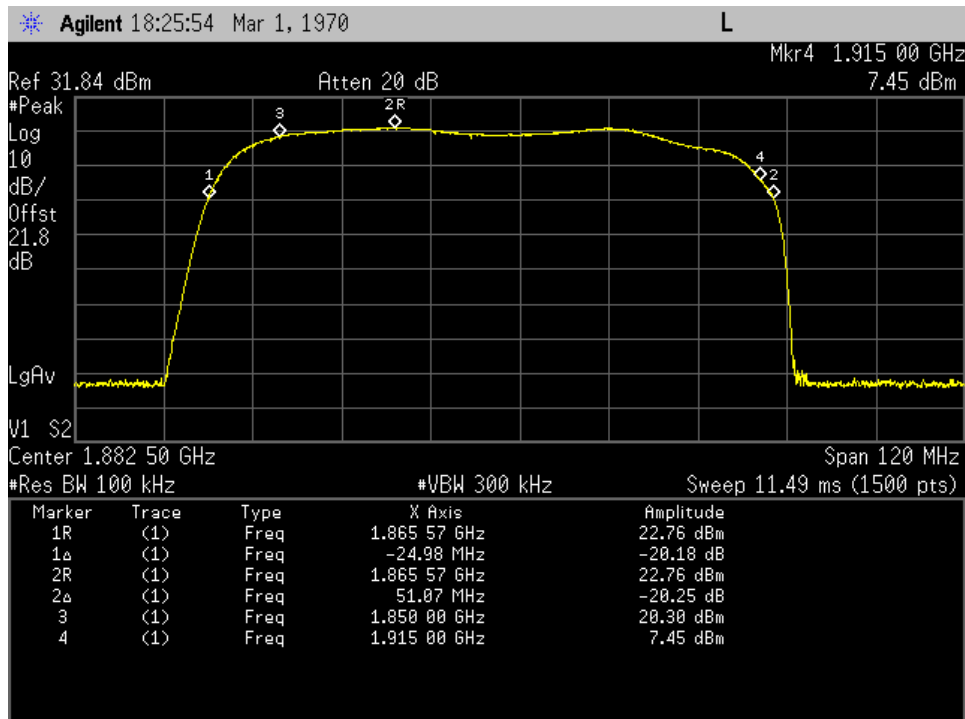

Auth Freq Band_DownLink_728 - 746 MHz_Donor Port 3 to Server Port

Auth Freq Band_DownLink_746 - 757 MHz_Donor Port 3 to Server Port

Auth Freq Band_DownLink_869 - 894 MHz_Donor Port 2 to Server Port

Auth Freq Band_UpLink_1710 - 1755 MHz_Server Port to Donor Port 1

Auth Freq Band_UpLink_1850 - 1915 MHz_Server Port to Donor Port 1

Auth Freq Band_UpLink_698 - 716 MHz_Server Port to Donor Port 1

Auth Freq Band_UpLink_776 - 787 MHz_Server Port to Donor Port 1

Auth Freq Band_UpLink_824 - 849 MHz_ Server Port to Donor Port 1