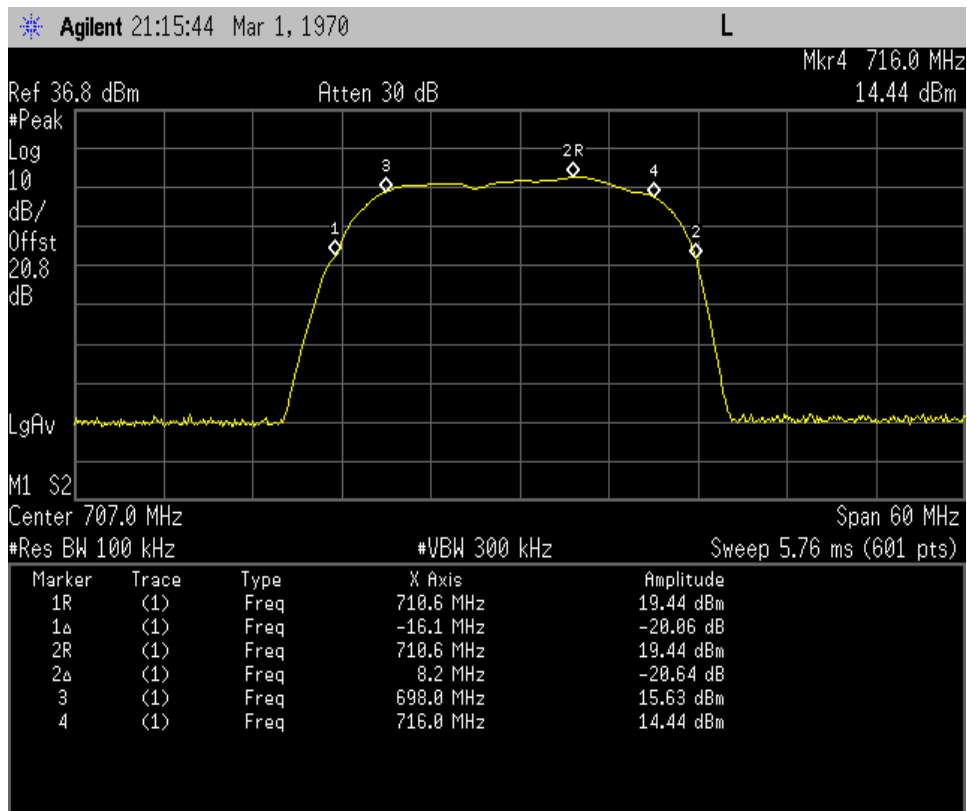

Common Port

Auth Freq Band_DownLink_728 - 746 MHz_Donor Port 3 to Server Port

Auth Freq Band_DownLink_746 - 757 MHz_Donor Port 3 to Server Port

Auth Freq Band_DownLink_869 - 894 MHz_Donor Port 3 to Server Port

Auth Freq Band_upLink_698 - 716 MHz_Server Port to Donor Port 3

Auth Freq Band_upLink_776 - 787 MHz_ Server Port to Donor Port 3

Auth Freq Band_upLink_824 - 849 MHz_ Server Port to Donor Port 3