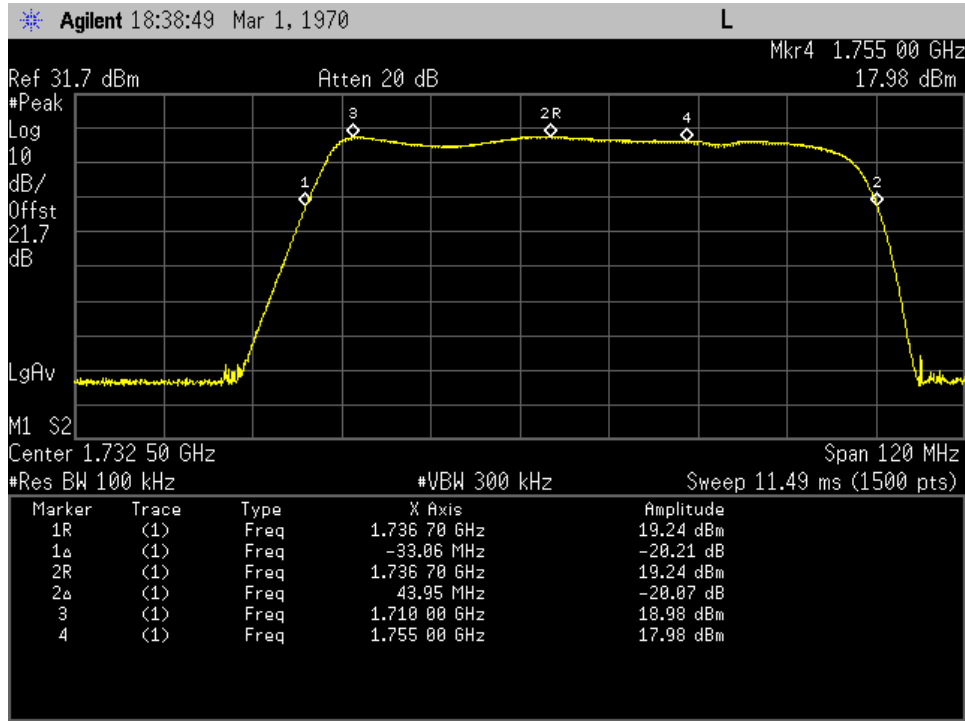

Auth Freq Band_DownLink_728 - 746 MHz_Donor Port 3 to Server Port

Auth Freq Band_DownLink_746 - 757 MHz_Donor Port 3 to Server Port

Auth Freq Band_DownLink_869 - 894 MHz_Donor Port 2 to Server Port

Auth Freq Band_UpLink_1710 - 1755 MHz_Server Port to Donor Port 1

Auth Freq Band_UpLink_1850 - 1915 MHz_Server Port to Donor Port 1

Auth Freq Band_UpLink_698 - 716 MHz_Server Port to Donor Port 1

Auth Freq Band_UpLink_776 - 787 MHz_Server Port to Donor Port 1

Auth Freq Band_UpLink_824 - 849 MHz_ Server Port to Donor Port 1