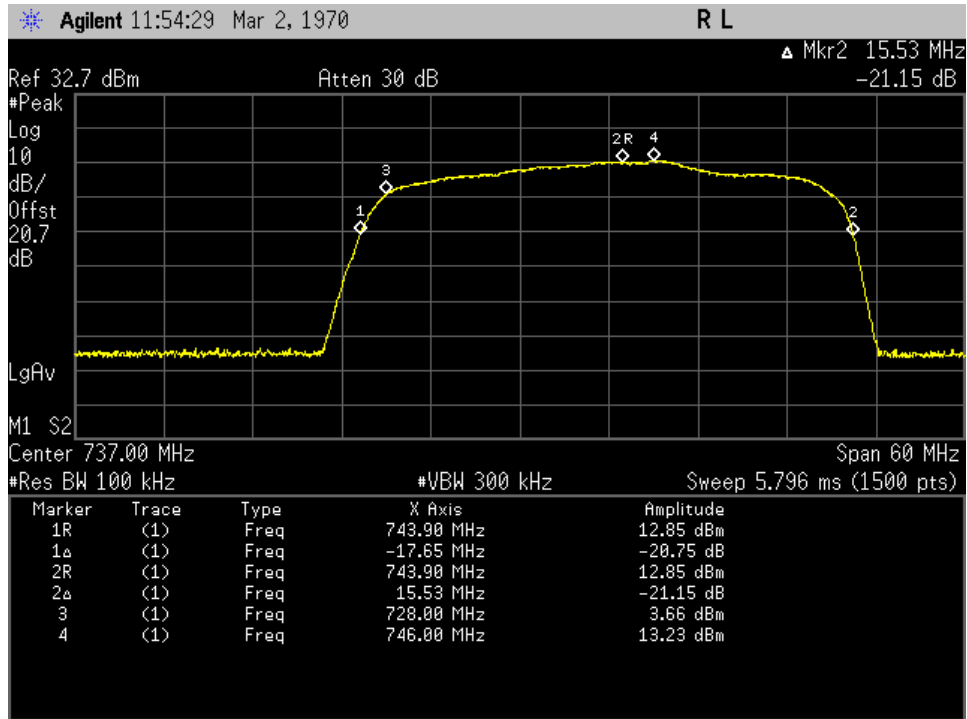

Annex A

Authorized Frequency Band

Common and Dedicated Ports

Dedicated ports

Auth Freq Band_DownLink_1930 - 1995 MHz_Donor Port 1 to Server Port

Auth Freq Band_DownLink_2110 - 2155 MHz_Donor Port 1 to Server Port

Auth Freq Band_DownLink_728 - 746 MHz_Donor Port 3 to Server Port

Auth Freq Band_DownLink_746 - 757 MHz_Donor Port 3 to Server Port

Auth Freq Band_DownLink_869 - 894 MHz_Donor Port 2 to Server Port

Auth Freq Band_UpLink_1710 - 1755 MHz_Server Port to Donor Port 1