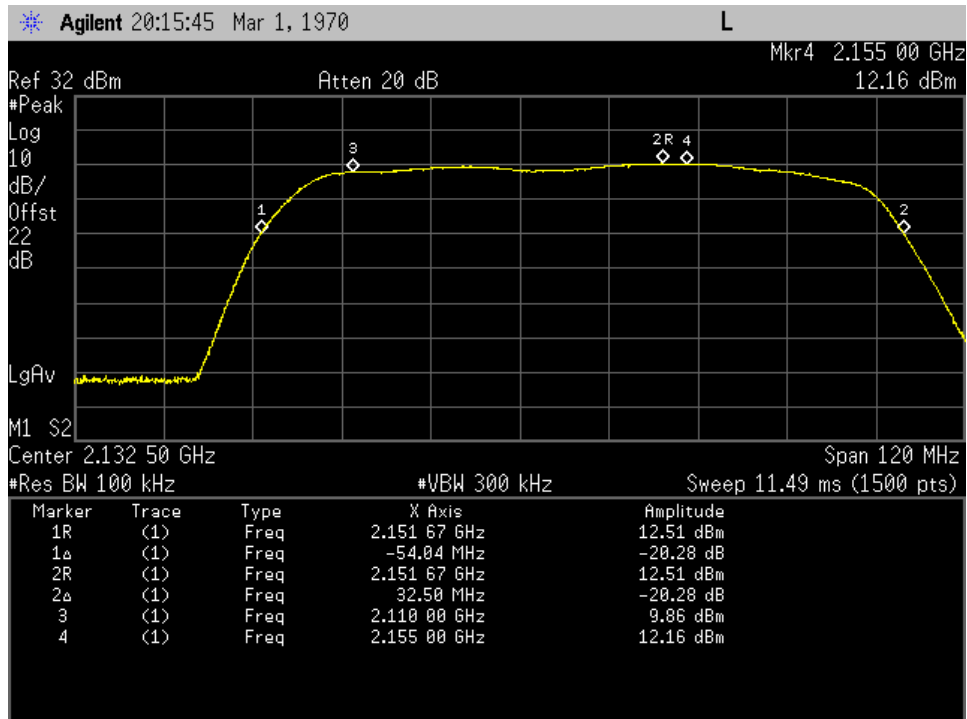

Annex A

Authorized Frequency Band

Common and Dedicated Ports

Dedicated ports

Auth Freq Band_DownLink_1930 - 1995 MHz_Donor Port 1 to Server Port

Auth Freq Band_DownLink_2110 - 2155 MHz_Donor Port 1 to Server Port

Auth Freq Band_DownLink_728 - 746 MHz_Donor Port 3 to Server Port

Auth Freq Band_DownLink_746 - 757 MHz_Donor Port 3 to Server Port

Auth Freq Band_DownLink_869 - 894 MHz_Donor Port 2 to Server Port

Auth Freq Band_UpLink_1710 - 1755 MHz_Server Port to Donor Port 1