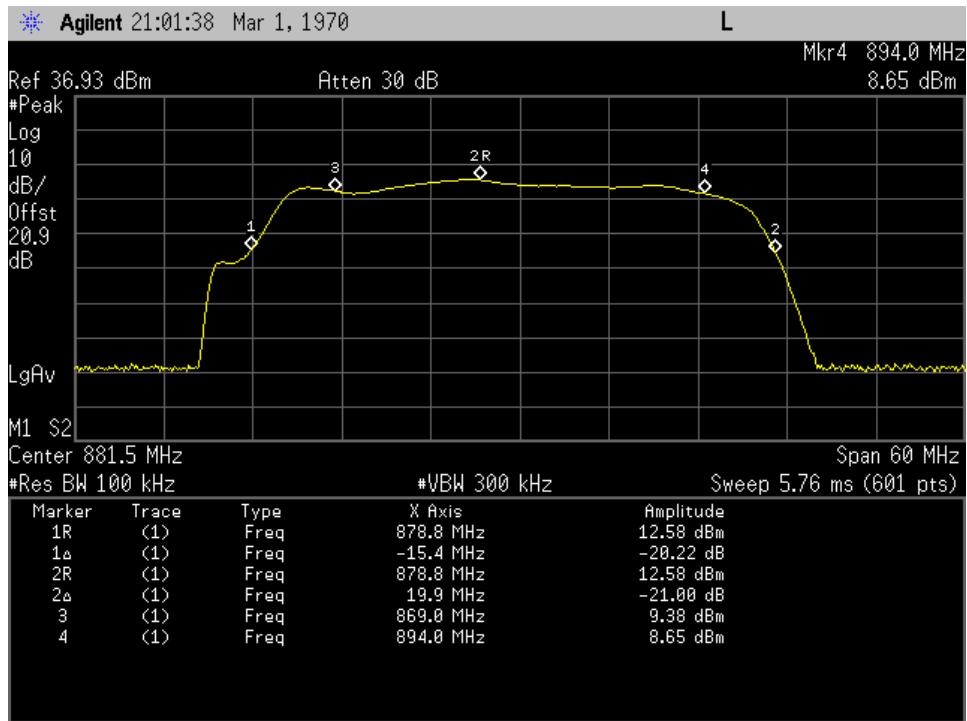

Common Port

Auth Freq Band_DownLink_728 - 746 MHz_Donor Port 3 to Server Port

Auth Freq Band_DownLink_746 - 757 MHz_Donor Port 3 to Server Port

Auth Freq Band_DownLink_869 - 894 MHz_Donor Port 3 to Server Port

Auth Freq Band_upLink_698 - 716 MHz_Server Port to Donor Port 3

Auth Freq Band_upLink_776 - 787 MHz_ Server Port to Donor Port 3

Auth Freq Band_upLink_824 - 849 MHz_ Server Port to Donor Port 3