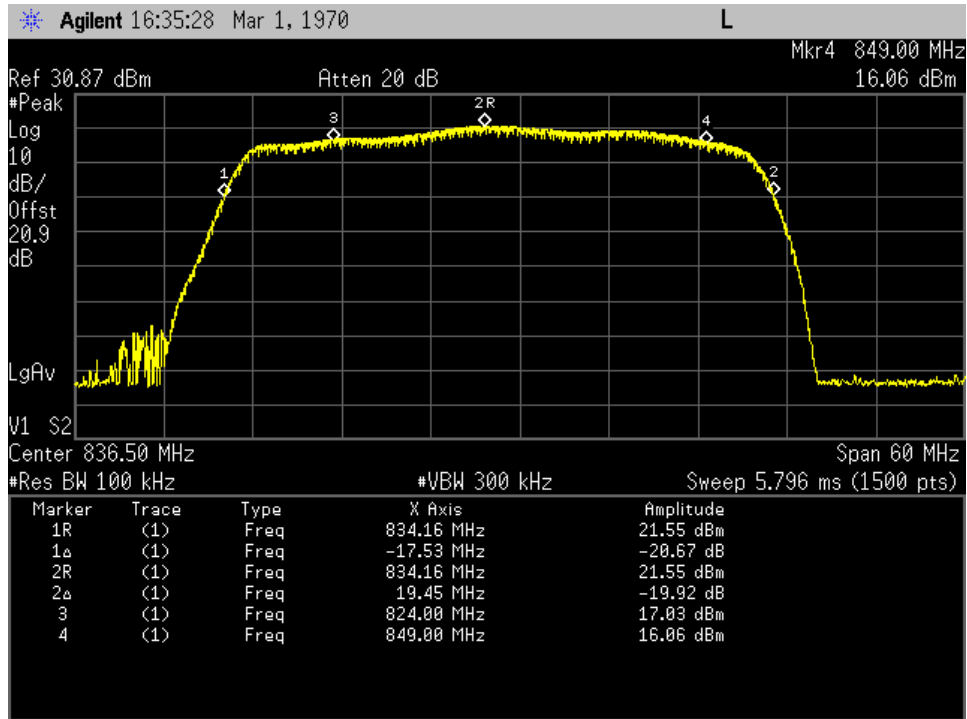

Auth Freq Band_DownLink_728 - 746 MHz_Donor Port 3 to Server Port

Auth Freq Band_DownLink_746 - 757 MHz_Donor Port 3 to Server Port

Auth Freq Band_DownLink_869 - 894 MHz_Donor Port 2 to Server Port

Auth Freq Band_UpLink_1710 - 1755 MHz_Server Port to Donor Port 1

Auth Freq Band_UpLink_1850 - 1915 MHz_Server Port to Donor Port 1

Auth Freq Band_UpLink_698 - 716 MHz_Server Port to Donor Port 1

Auth Freq Band_UpLink_776 - 787 MHz_Server Port to Donor Port 1

Auth Freq Band_UpLink_824 - 849 MHz_ Server Port to Donor Port 1

Common Port

Auth Freq Band_DownLink_728 - 746 MHz_Donor Port 3 to Server Port

Auth Freq Band_DownLink_746 - 757 MHz_Donor Port 3 to Server Port

Auth Freq Band_DownLink_869 - 894 MHz_Donor Port 3 to Server Port