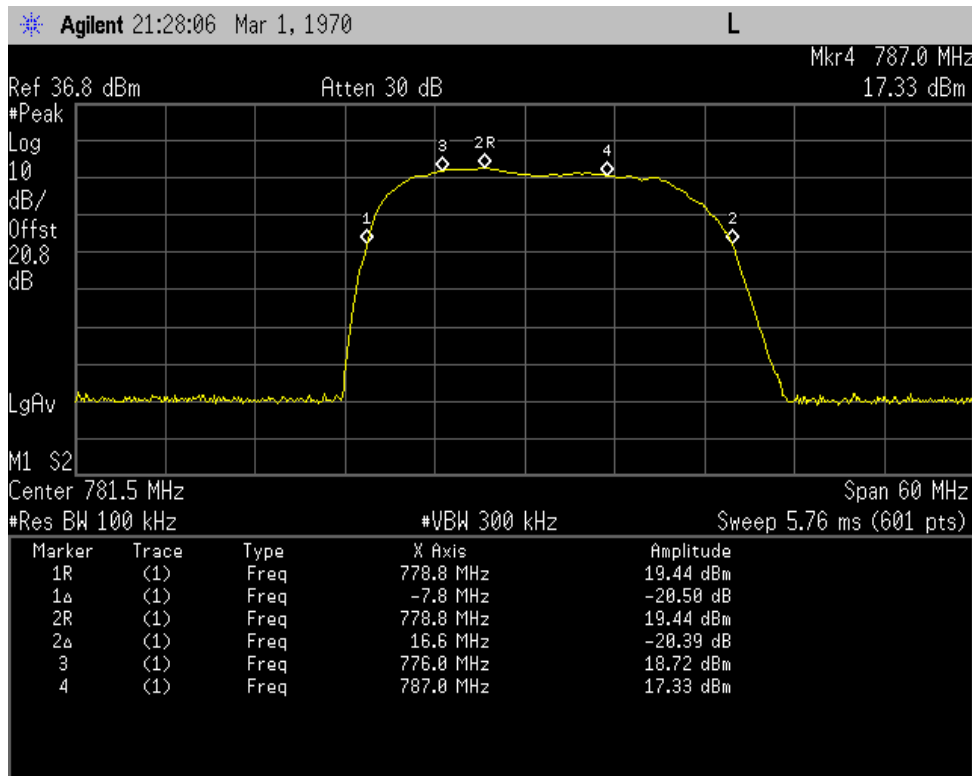

Common Port

Auth Freq Band_DownLink_728 - 746 MHz_Donor Port 3 to Server Port

Auth Freq Band_DownLink_746 - 757 MHz_Donor Port 3 to Server Port

Auth Freq Band_DownLink_869 - 894 MHz_Donor Port 3 to Server Port

Auth Freq Band_upLink_698 - 716 MHz_Server Port to Donor Port 3

Auth Freq Band_upLink_776 - 787 MHz_ Server Port to Donor Port 3

Auth Freq Band_upLink_824 - 849 MHz_ Server Port to Donor Port 3