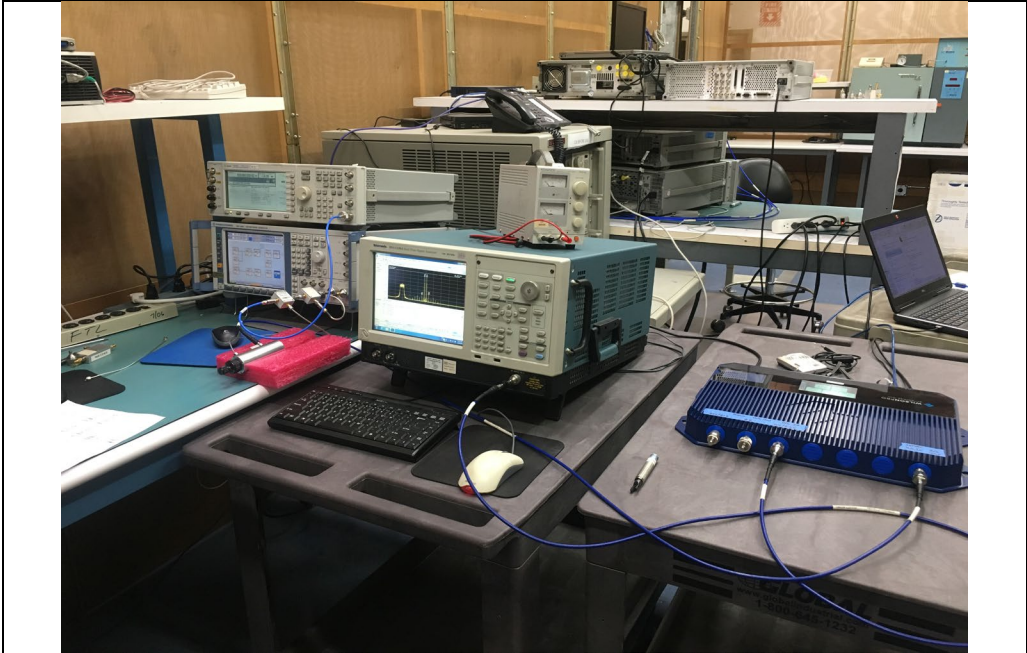

Test Setup Photos
FCC ID: PWO460049
ISED:4726A-460049

RF Conducted #1

RF Radiated 25 MHz- 1GHz

RF Radiated 1-18 GHz

RF Radiated 18-26 GHz