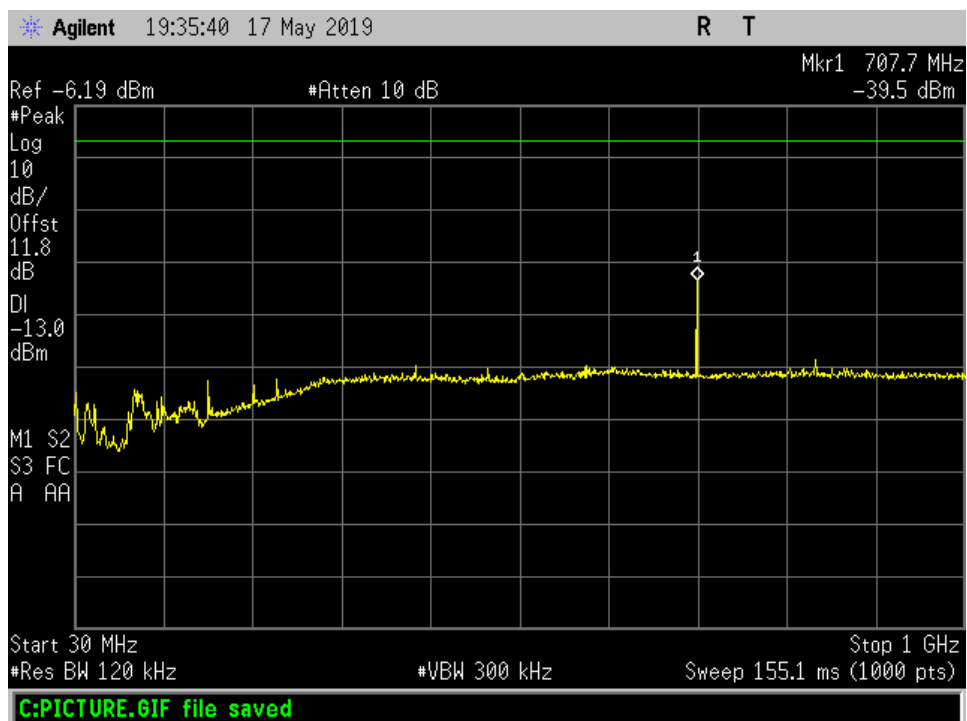

Radiated Spurious_DL_2110 - 2155 MHz_ 18 -23 GHz

Radiated Spurious_DL_2110 - 2155 MHz_30 - 1 GHz

Radiated Spurious_DL_728 - 746 MHz_1 -18 GHz

Radiated Spurious_DL_728 - 746 MHz_30 - 1 GHz

Radiated Spurious_DL_746 -757 MHz_1-18 GHz

Radiated Spurious_UL_776 - 787 MHz_1- 18 GHz

Radiated Spurious_UL_776 - 787 MHz_30 MHz- 1 GHz

Radiated Spurious_UL_824 - 849 MHz_1 - 18 GHz

Radiated Spurious_UL_824 - 849 MHz_30 MHz- 1 GHz

Common Ports

Radiated Spurious_DL_728 - 746 MHz_30 - 1000 MHz

Radiated Spurious_DL_746 - 757 MHz_1-18 GHz

Radiated Spurious_DL_746 - 757 MHz_30 - 1000 MHz

Radiated Spurious_DL_869 - 894 MHz_ 1-18 GHz

Radiated Spurious_DL_869 - 894 MHz_30 - 1000 MHz

Radiated Spurious_UL_698 - 716 MHz_ 1-18 GHz

Radiated Spurious_UL_698 - 716 MHz_30 - 1000 MHz

Radiated Spurious_UL_776 - 787 MHz_ 1 - 18 GHz

Radiated Spurious_UL_776 - 787 MHz_30 - 1000 MHz

Radiated Spurious_UL_824 - 849 MHz_ 1 - 18 GHz

Radiated Spurious_UL_824 - 849 MHz_30 - 1000 MHz