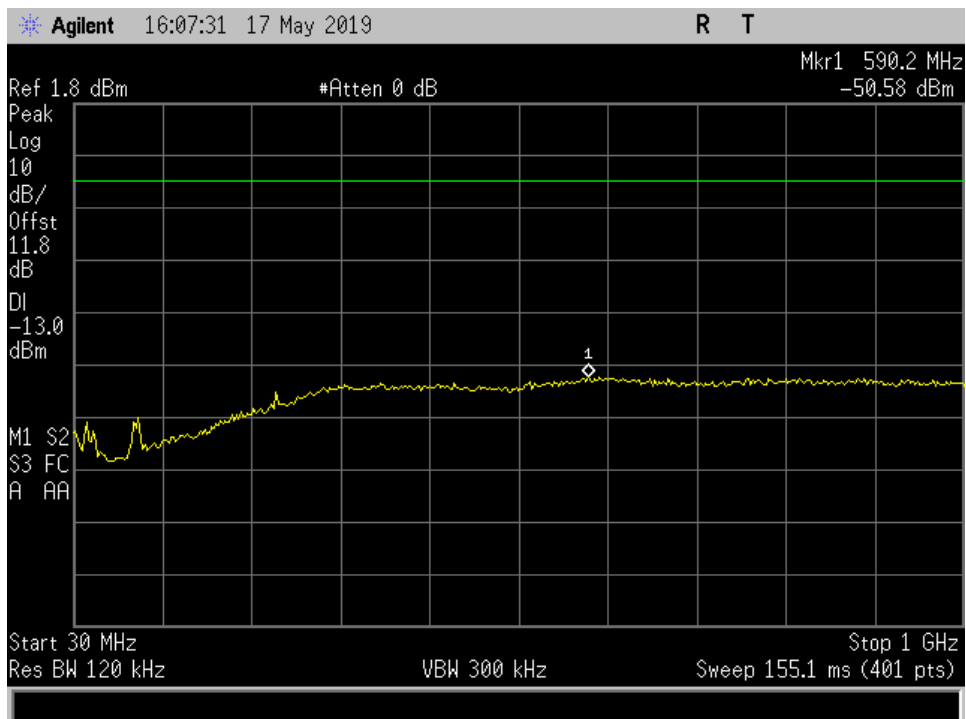

Annex J
(A)

Radiated Spurious Emissions
Wall Mounted Unit

Radiated Spurious_DL_1930 - 1995 MHz_ 1-18 GHz

Radiated Spurious_DL_1930 - 1995 MHz_ 18-23 GHz

Radiated Spurious_DL_1930 - 1995 MHz_30 - 1 GHz

Radiated Spurious_DL_2110 - 2155 MHz_1 - 18 GHz

Radiated Spurious_DL_2110 - 2155 MHz_ 18 -23 GHz

Radiated Spurious_DL_2110 - 2155 MHz_30 - 1 GHz

Radiated Spurious_DL_728 - 746 MHz_1 -18 GHz

Radiated Spurious_DL_728 - 746 MHz_30 - 1 GHz

Radiated Spurious_DL_746 -757 MHz_1-18 GHz

Radiated Spurious_DL_746 -757 MHz_30 - 1 GHz

Radiated Spurious_DL_869 -894 MHz_1 - 18 GHz

Radiated Spurious_DL_869 -894 MHz_30 - 1 GHz

Radiated Spurious_UL_1710 - 1755 MHz_ 1 - 18 GHz

Radiated Spurious_UL_1710 - 1755 MHz_ 30 MHz- 1 GHz

Radiated Spurious_UL_1850 - 1915 MHz_ 1-18 GHz

Radiated Spurious_UL_1850 - 1915 MHz_ 18 -23 GHz

Radiated Spurious_UL_1850 – 1915 MHz_ 30 MHz- 1 GHz

Radiated Spurious_UL_698 - 716 MHz_1 - 18 GHz

Radiated Spurious_UL_698 - 716 MHz_30 MHz- 1 GHz