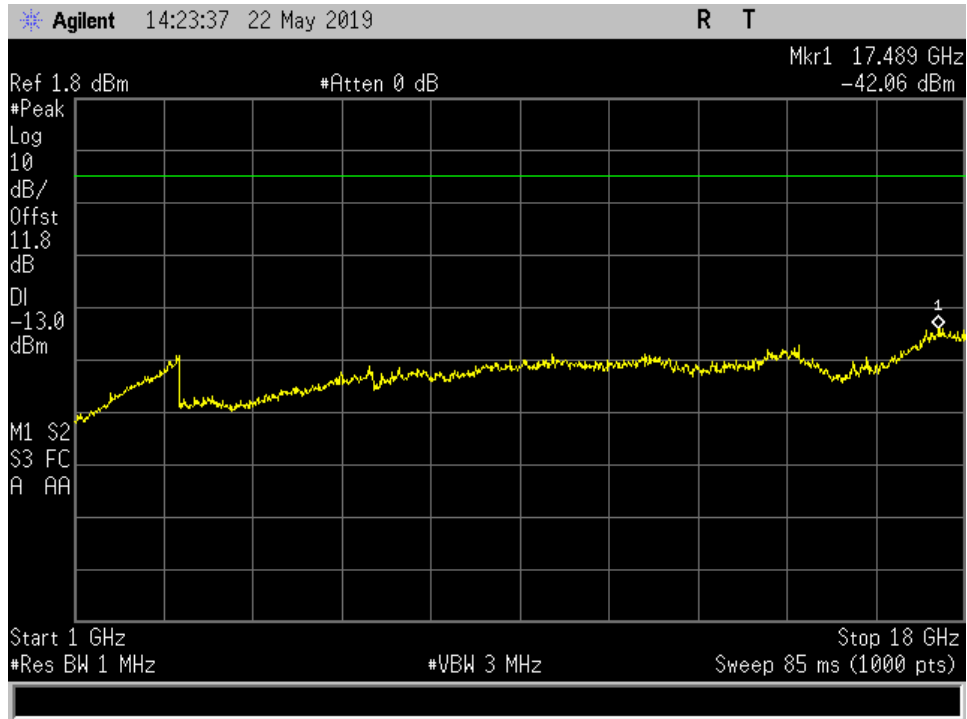

Annex J
(A)

Radiated Spurious Emissions
Wall Mounted Unit

Radiated Spurious_DL_1930 - 1995 MHz_ 1-18 GHz

Radiated Spurious_DL_1930 - 1995 MHz_ 18-23 GHz

Radiated Spurious_DL_1930 - 1995 MHz_30 - 1 GHz

Radiated Spurious_DL_2110 - 2155 MHz_1 - 18 GHz

Radiated Spurious_DL_2110 - 2155 MHz_ 18 -23 GHz

Radiated Spurious_DL_2110 - 2155 MHz_30 - 1 GHz

Radiated Spurious_DL_728 - 746 MHz_1 -18 GHz

Radiated Spurious_DL_728 - 746 MHz_30 - 1 GHz

Radiated Spurious_DL_746 -757 MHz_1-18 GHz

Radiated Spurious_DL_746 -757 MHz_30 - 1 GHz

Radiated Spurious_DL_869 -894 MHz_1 - 18 GHz

Radiated Spurious_DL_869 -894 MHz_30 - 1 GHz

Radiated Spurious_UL_1710 - 1755 MHz_ 1 - 18 GHz

Radiated Spurious_UL_1710 - 1755 MHz_ 30 MHz- 1 GHz

Radiated Spurious_UL_1850 - 1915 MHz_ 1-18 GHz

Radiated Spurious_UL_1850 - 1915 MHz_ 18 -23 GHz

Radiated Spurious_UL_1850 – 1915 MHz_ 30 MHz- 1 GHz

Radiated Spurious_UL_698 - 716 MHz_1 - 18 GHz

Radiated Spurious_UL_698 - 716 MHz_30 MHz- 1 GHz