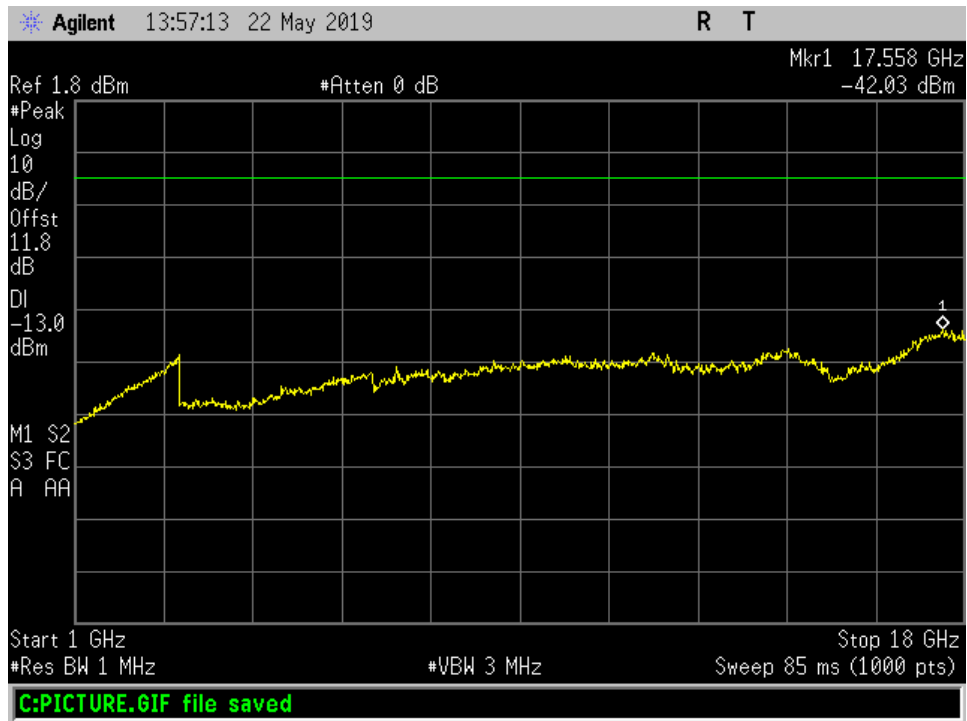

Radiated Spurious_UL_1850 - 1915 MHz_ 1-18 GHz

Radiated Spurious_UL_1850 - 1915 MHz_ 18 -23 GHz

Radiated Spurious_UL_1850 – 1915 MHz_ 30 MHz- 1 GHz

Radiated Spurious_UL_698 - 716 MHz_1 - 18 GHz

Radiated Spurious_UL_698 - 716 MHz_30 MHz- 1 GHz

Radiated Spurious_UL_776 - 787 MHz_1- 18 GHz

Radiated Spurious_UL_776 - 787 MHz_30 MHz- 1 GHz

Radiated Spurious_UL_824 - 849 MHz_1 - 18 GHz

Radiated Spurious_UL_824 - 849 MHz_30 MHz- 1 GHz

Common Ports

Radiated Spurious_DL_728 - 746 MHz_30 - 1000 MHz

Radiated Spurious_DL_746 - 757 MHz_1-18 GHz

Radiated Spurious_DL_746 - 757 MHz_30 - 1000 MHz

Radiated Spurious_DL_869 - 894 MHz_ 1-18 GHz

Radiated Spurious_DL_869 - 894 MHz_30 - 1000 MHz

Radiated Spurious_UL_698 - 716 MHz_ 1-18 GHz

Radiated Spurious_UL_698 - 716 MHz_30 - 1000 MHz

Radiated Spurious_UL_776 - 787 MHz_ 1 - 18 GHz

Radiated Spurious_UL_776 - 787 MHz_30 - 1000 MHz

Radiated Spurious_UL_824 - 849 MHz_ 1 - 18 GHz

Radiated Spurious_UL_824 - 849 MHz_30 - 1000 MHz