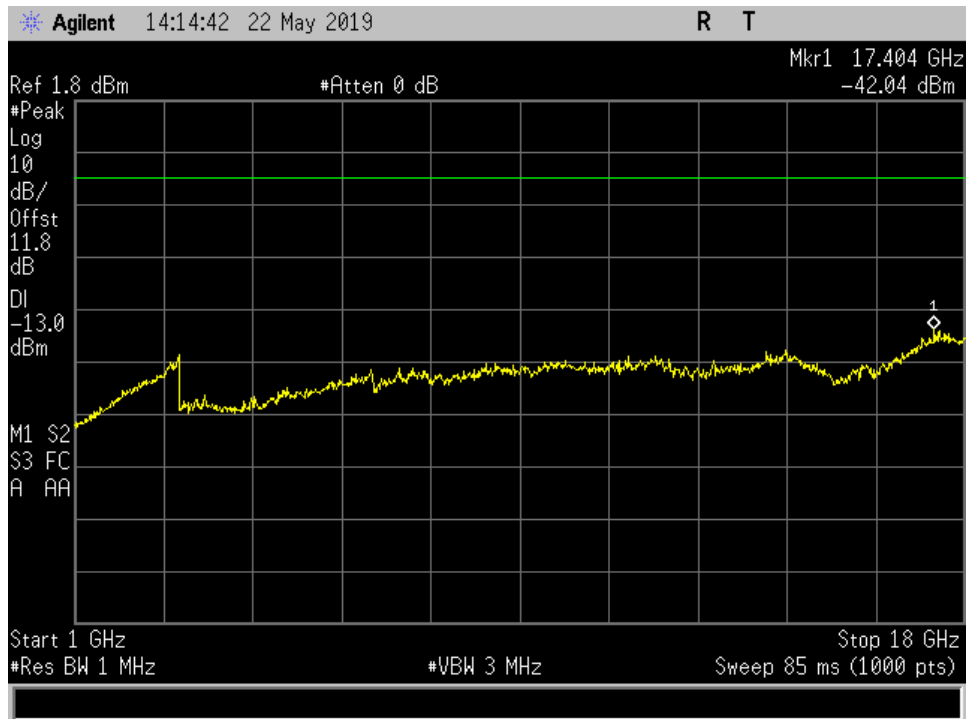

Annex J
(A)

Radiated Spurious Emissions
Wall Mounted Unit

Radiated Spurious_DL_1930 - 1995 MHz_ 1-18 GHz

Radiated Spurious_DL_1930 - 1995 MHz_ 18-23 GHz

Radiated Spurious_DL_1930 - 1995 MHz_30 - 1 GHz

Radiated Spurious_DL_2110 - 2155 MHz_1 - 18 GHz

Radiated Spurious_DL_2110 - 2155 MHz_ 18 -23 GHz

Radiated Spurious_DL_2110 - 2155 MHz_30 - 1 GHz

Radiated Spurious_DL_728 - 746 MHz_1 -18 GHz

Radiated Spurious_DL_728 - 746 MHz_30 - 1 GHz

Radiated Spurious_DL_746 -757 MHz_1-18 GHz

Radiated Spurious_DL_746 -757 MHz_30 - 1 GHz

Radiated Spurious_DL_869 -894 MHz_1 - 18 GHz

Radiated Spurious_DL_869 -894 MHz_30 - 1 GHz

Radiated Spurious_UL_1710 - 1755 MHz_ 1 - 18 GHz

Radiated Spurious_UL_1710 - 1755 MHz_ 30 MHz- 1 GHz

Radiated Spurious_UL_1850 - 1915 MHz_ 1-18 GHz

Radiated Spurious_UL_1850 - 1915 MHz_ 18 -23 GHz

Radiated Spurious_UL_1850 – 1915 MHz_ 30 MHz- 1 GHz

Radiated Spurious_UL_698 - 716 MHz_1 - 18 GHz

Radiated Spurious_UL_698 - 716 MHz_30 MHz- 1 GHz