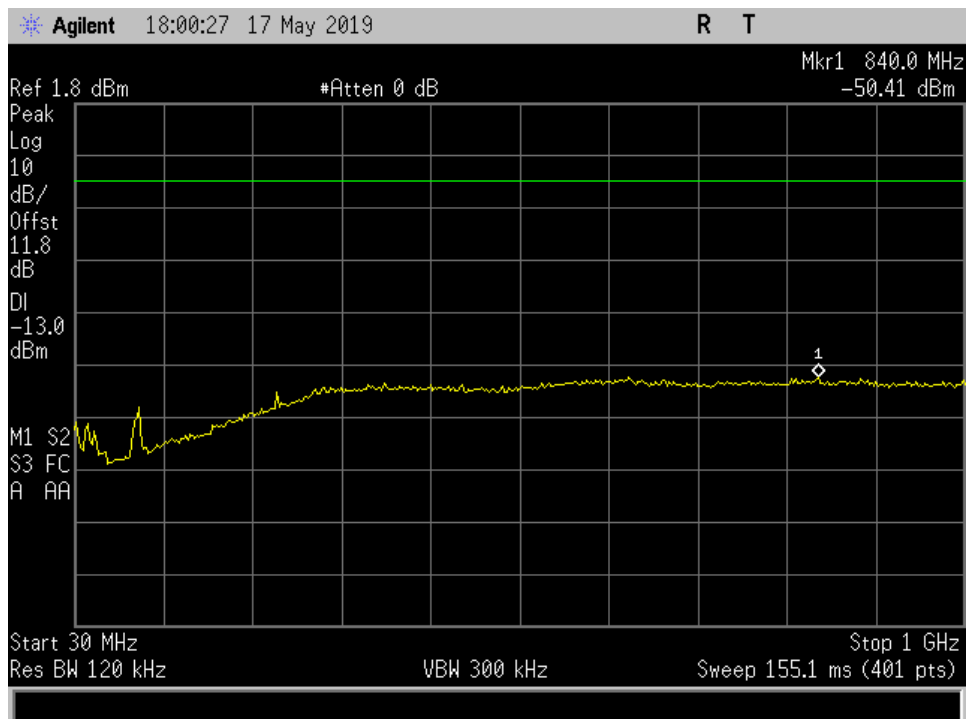

Annex J
(A)

Radiated Spurious Emissions
Wall Mounted Unit

Radiated Spurious_DL_1930 - 1995 MHz_ 1-18 GHz

Radiated Spurious_DL_1930 - 1995 MHz_ 18-23 GHz

Radiated Spurious_DL_1930 - 1995 MHz_30 - 1 GHz

Radiated Spurious_DL_2110 - 2155 MHz_1 - 18 GHz

Radiated Spurious_DL_2110 - 2155 MHz_ 18 -23 GHz

Radiated Spurious_DL_2110 - 2155 MHz_30 - 1 GHz

Radiated Spurious_DL_728 - 746 MHz_1 -18 GHz

Radiated Spurious_DL_728 - 746 MHz_30 - 1 GHz

Radiated Spurious_DL_746 -757 MHz_1-18 GHz

Radiated Spurious_DL_746 -757 MHz_30 - 1 GHz

Radiated Spurious_DL_869 -894 MHz_1 - 18 GHz

Radiated Spurious_DL_869 -894 MHz_30 - 1 GHz

Radiated Spurious_UL_1710 - 1755 MHz_ 1 - 18 GHz

Radiated Spurious_UL_1710 - 1755 MHz_ 30 MHz- 1 GHz

Radiated Spurious_UL_1850 - 1915 MHz_ 1-18 GHz

Radiated Spurious_UL_1850 - 1915 MHz_ 18 -23 GHz

Radiated Spurious_UL_1850 – 1915 MHz_ 30 MHz- 1 GHz

Radiated Spurious_UL_698 - 716 MHz_1 - 18 GHz

Radiated Spurious_UL_698 - 716 MHz_30 MHz- 1 GHz