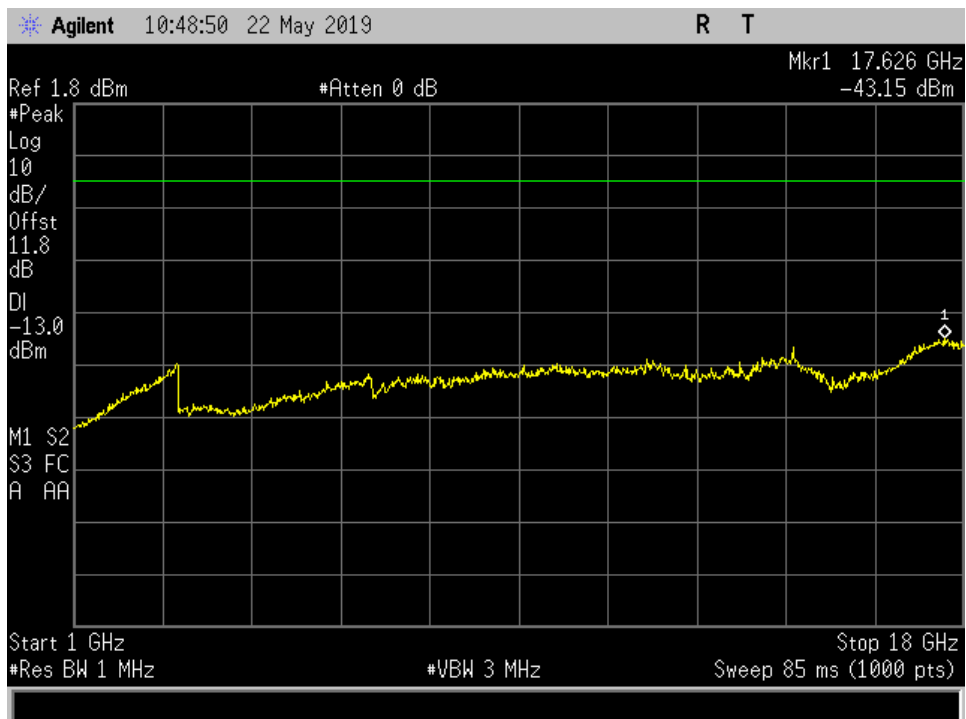

Radiated Spurious_DL_746 -757 MHz_30 - 1 GHz

Radiated Spurious_DL_869 -894 MHz_1 - 18 GHz

Radiated Spurious_DL_869 -894 MHz_30 - 1 GHz

Radiated Spurious_UL_1710 - 1755 MHz_ 1 - 18 GHz

Radiated Spurious_UL_1710 - 1755 MHz_ 30 MHz- 1 GHz

Radiated Spurious_UL_1850 - 1915 MHz_ 1-18 GHz

Radiated Spurious_UL_1850 - 1915 MHz_ 18 -23 GHz

Radiated Spurious_UL_1850 – 1915 MHz_ 30 MHz- 1 GHz

Radiated Spurious_UL_698 - 716 MHz_1 - 18 GHz

Radiated Spurious_UL_698 - 716 MHz_30 MHz- 1 GHz

Radiated Spurious_UL_776 - 787 MHz_1- 18 GHz

Radiated Spurious_UL_776 - 787 MHz_30 MHz- 1 GHz

Radiated Spurious_UL_824 - 849 MHz_1 - 18 GHz

Radiated Spurious_UL_824 - 849 MHz_30 MHz- 1 GHz

Common Ports

Radiated Spurious_DL_728 - 746 MHz_30 - 1000 MHz

Radiated Spurious_DL_746 - 757 MHz_1-18 GHz

Radiated Spurious_DL_746 - 757 MHz_30 - 1000 MHz

Radiated Spurious_DL_869 - 894 MHz_ 1-18 GHz

Radiated Spurious_DL_869 - 894 MHz_30 - 1000 MHz

Radiated Spurious_UL_698 - 716 MHz_ 1-18 GHz