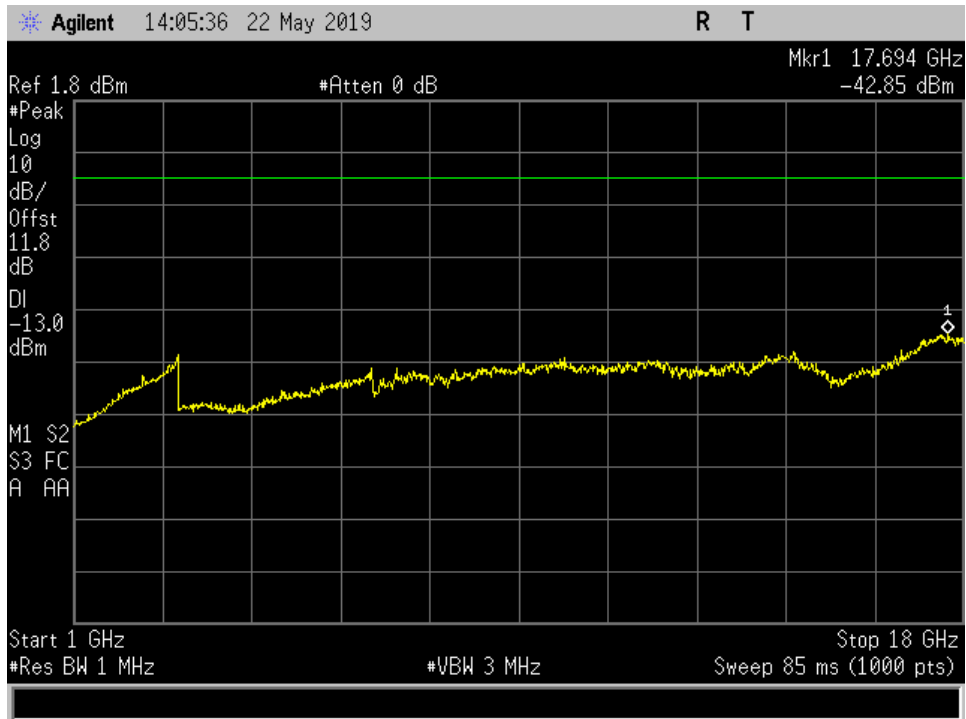

Annex J
(A)

Radiated Spurious Emissions
Wall Mounted Unit

Radiated Spurious_DL_1930 - 1995 MHz_ 1-18 GHz

Radiated Spurious_DL_1930 - 1995 MHz_ 18-23 GHz

Radiated Spurious_DL_1930 - 1995 MHz_30 - 1 GHz

Radiated Spurious_DL_2110 - 2155 MHz_1 - 18 GHz

Radiated Spurious_DL_2110 - 2155 MHz_ 18 -23 GHz

Radiated Spurious_DL_2110 - 2155 MHz_30 - 1 GHz

Radiated Spurious_DL_728 - 746 MHz_1 -18 GHz

Radiated Spurious_DL_728 - 746 MHz_30 - 1 GHz

Radiated Spurious_DL_746 -757 MHz_1-18 GHz

Radiated Spurious_DL_746 -757 MHz_30 - 1 GHz

Radiated Spurious_DL_869 -894 MHz_1 - 18 GHz

Radiated Spurious_DL_869 -894 MHz_30 - 1 GHz

Radiated Spurious_UL_1710 - 1755 MHz_ 1 - 18 GHz

Radiated Spurious_UL_1710 - 1755 MHz_ 30 MHz- 1 GHz

Radiated Spurious_UL_1850 - 1915 MHz_ 1-18 GHz

Radiated Spurious_UL_1850 - 1915 MHz_ 18 -23 GHz

Radiated Spurious_UL_1850 – 1915 MHz_ 30 MHz- 1 GHz

Radiated Spurious_UL_698 - 716 MHz_1 - 18 GHz

Radiated Spurious_UL_698 - 716 MHz_30 MHz- 1 GHz