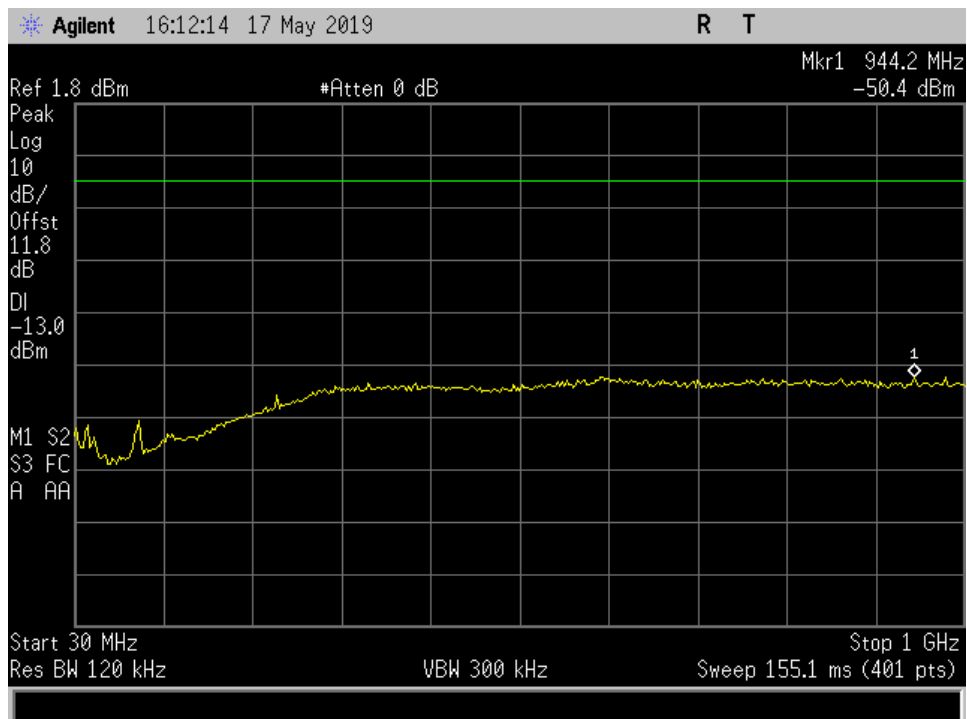

Radiated Spurious_DL_2110 - 2155 MHz_ 18 -23 GHz

Radiated Spurious_DL_2110 - 2155 MHz_30 - 1 GHz

Radiated Spurious_DL_728 - 746 MHz_1 -18 GHz

Radiated Spurious_DL_728 - 746 MHz_30 - 1 GHz

Radiated Spurious_DL_746 -757 MHz_1-18 GHz

Radiated Spurious_DL_746 -757 MHz_30 - 1 GHz

Radiated Spurious_DL_869 -894 MHz_1 - 18 GHz

Radiated Spurious_DL_869 -894 MHz_30 - 1 GHz

Radiated Spurious_UL_1710 - 1755 MHz_ 1 - 18 GHz

Radiated Spurious_UL_1710 - 1755 MHz_ 30 MHz- 1 GHz

Radiated Spurious_UL_1850 - 1915 MHz_ 1-18 GHz

Radiated Spurious_UL_1850 - 1915 MHz_ 18 -23 GHz

Radiated Spurious_UL_1850 – 1915 MHz_ 30 MHz- 1 GHz

Radiated Spurious_UL_698 - 716 MHz_1 - 18 GHz

Radiated Spurious_UL_698 - 716 MHz_30 MHz- 1 GHz

Radiated Spurious_UL_776 - 787 MHz_1- 18 GHz

Radiated Spurious_UL_776 - 787 MHz_30 MHz- 1 GHz

Radiated Spurious_UL_824 - 849 MHz_1 - 18 GHz

Radiated Spurious_UL_824 - 849 MHz_30 MHz- 1 GHz

Common Ports

Radiated Spurious_DL_728 - 746 MHz_30 - 1000 MHz