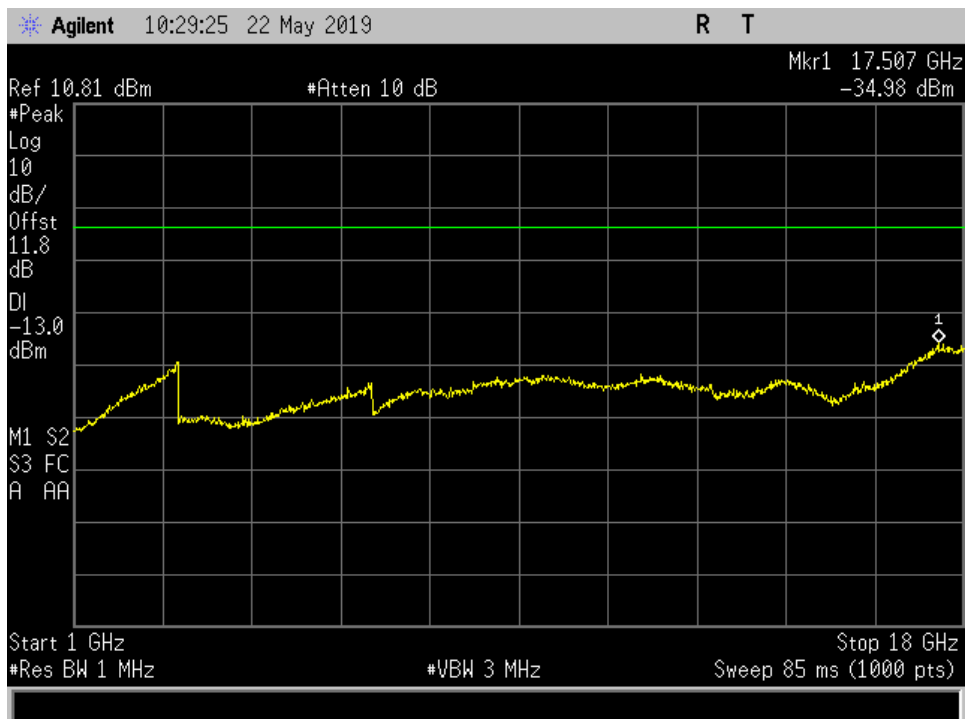

Radiated Spurious_DL_746 -757 MHz_30 - 1 GHz

Radiated Spurious_DL_869 -894 MHz_1 - 18 GHz

Radiated Spurious_DL_869 -894 MHz_30 - 1 GHz

Radiated Spurious_UL_1710 - 1755 MHz_ 1 - 18 GHz

Radiated Spurious_UL_1710 - 1755 MHz_ 30 MHz- 1 GHz

Radiated Spurious_UL_1850 - 1915 MHz_ 1-18 GHz

Radiated Spurious_UL_1850 - 1915 MHz_ 18 -23 GHz

Radiated Spurious_UL_1850 – 1915 MHz_ 30 MHz- 1 GHz

Radiated Spurious_UL_698 - 716 MHz_1 - 18 GHz

Radiated Spurious_UL_698 - 716 MHz_30 MHz- 1 GHz

Radiated Spurious_UL_776 - 787 MHz_1- 18 GHz

Radiated Spurious_UL_776 - 787 MHz_30 MHz- 1 GHz

Radiated Spurious_UL_824 - 849 MHz_1 - 18 GHz

Radiated Spurious_UL_824 - 849 MHz_30 MHz- 1 GHz

Common Ports

Radiated Spurious_DL_728 - 746 MHz_30 - 1000 MHz

Radiated Spurious_DL_746 - 757 MHz_1-18 GHz

Radiated Spurious_DL_746 - 757 MHz_30 - 1000 MHz

Radiated Spurious_DL_869 - 894 MHz_ 1-18 GHz

Radiated Spurious_DL_869 - 894 MHz_30 - 1000 MHz

Radiated Spurious_UL_698 - 716 MHz_ 1-18 GHz