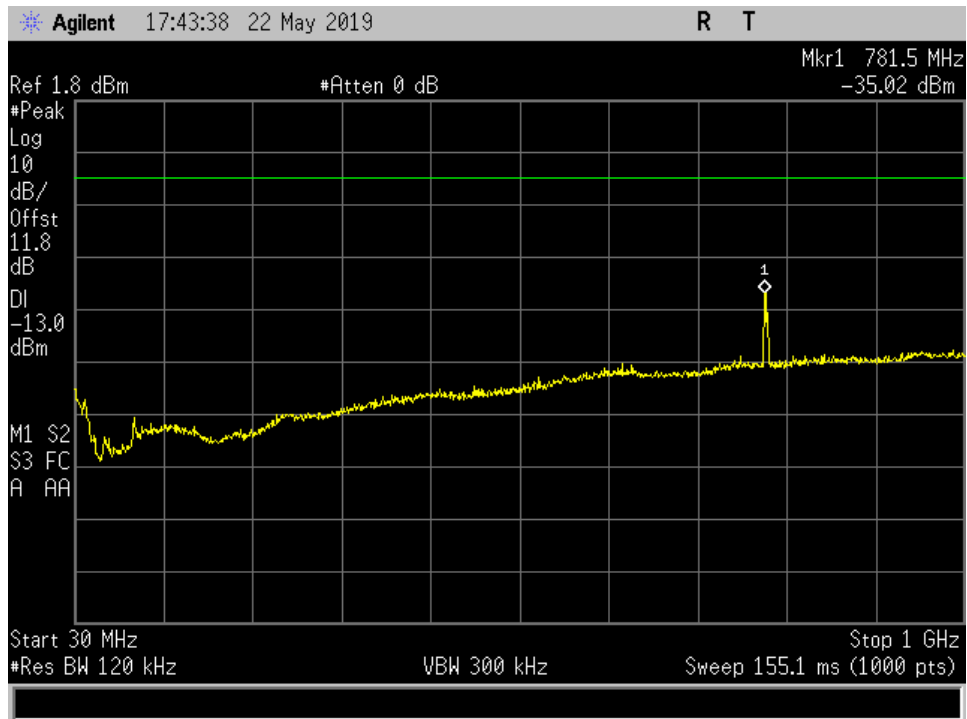

Radiated Spurious_DL_746 -757 MHz_30 - 1 GHz

Radiated Spurious_DL_869 -894 MHz_1 - 18 GHz

Radiated Spurious_DL_869 -894 MHz_30 - 1 GHz

Radiated Spurious_UL_1710 - 1755 MHz_ 1 - 18 GHz

Radiated Spurious_UL_1710 - 1755 MHz_ 30 MHz- 1 GHz

Radiated Spurious_UL_1850 - 1915 MHz_ 1-18 GHz

Radiated Spurious_UL_1850 - 1915 MHz_ 18 -23 GHz

Radiated Spurious_UL_1850 – 1915 MHz_ 30 MHz- 1 GHz

Radiated Spurious_UL_698 - 716 MHz_1 - 18 GHz

Radiated Spurious_UL_698 - 716 MHz_30 MHz- 1 GHz

Radiated Spurious_UL_776 - 787 MHz_1- 18 GHz

Radiated Spurious_UL_776 - 787 MHz_30 MHz- 1 GHz

Radiated Spurious_UL_824 - 849 MHz_1 - 18 GHz

Radiated Spurious_UL_824 - 849 MHz_30 MHz- 1 GHz

Common Ports

Radiated Spurious_DL_728 - 746 MHz_30 - 1000 MHz

Radiated Spurious_DL_746 - 757 MHz_1-18 GHz

Radiated Spurious_DL_746 - 757 MHz_30 - 1000 MHz

Radiated Spurious_DL_869 - 894 MHz_ 1-18 GHz

Radiated Spurious_DL_869 - 894 MHz_30 - 1000 MHz

Radiated Spurious_UL_698 - 716 MHz_ 1-18 GHz