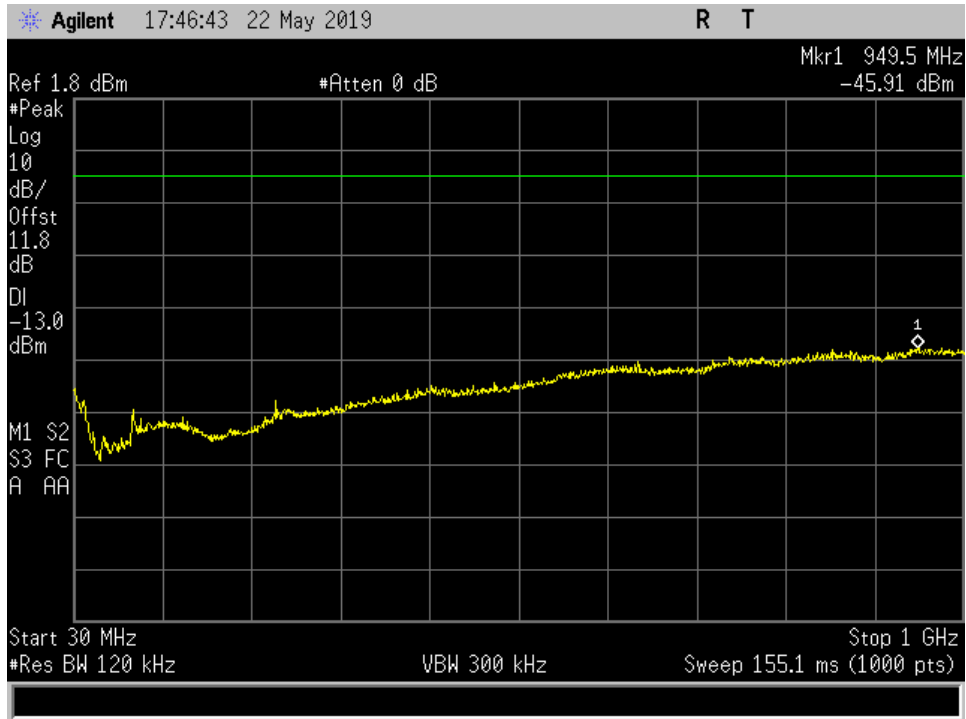

Radiated Spurious_UL_1850 - 1915 MHz_ 1-18 GHz

Radiated Spurious_UL_1850 - 1915 MHz_ 18 -23 GHz

Radiated Spurious_UL_1850 – 1915 MHz_ 30 MHz- 1 GHz

Radiated Spurious_UL_698 - 716 MHz_1 - 18 GHz

Radiated Spurious_UL_698 - 716 MHz_30 MHz- 1 GHz

Radiated Spurious_UL_776 - 787 MHz_1- 18 GHz

Radiated Spurious_UL_776 - 787 MHz_30 MHz- 1 GHz

Radiated Spurious_UL_824 - 849 MHz_1 - 18 GHz

Radiated Spurious_UL_824 - 849 MHz_30 MHz- 1 GHz

Common Ports

Radiated Spurious_DL_728 - 746 MHz_30 - 1000 MHz

Radiated Spurious_DL_746 - 757 MHz_1-18 GHz

Radiated Spurious_DL_746 - 757 MHz_30 - 1000 MHz

Radiated Spurious_DL_869 - 894 MHz_ 1-18 GHz

Radiated Spurious_DL_869 - 894 MHz_30 - 1000 MHz

Radiated Spurious_UL_698 - 716 MHz_ 1-18 GHz

Radiated Spurious_UL_698 - 716 MHz_30 - 1000 MHz

Radiated Spurious_UL_776 - 787 MHz_ 1 - 18 GHz

Radiated Spurious_UL_776 - 787 MHz_30 - 1000 MHz

Radiated Spurious_UL_824 - 849 MHz_ 1 - 18 GHz

Radiated Spurious_UL_824 - 849 MHz_30 - 1000 MHz