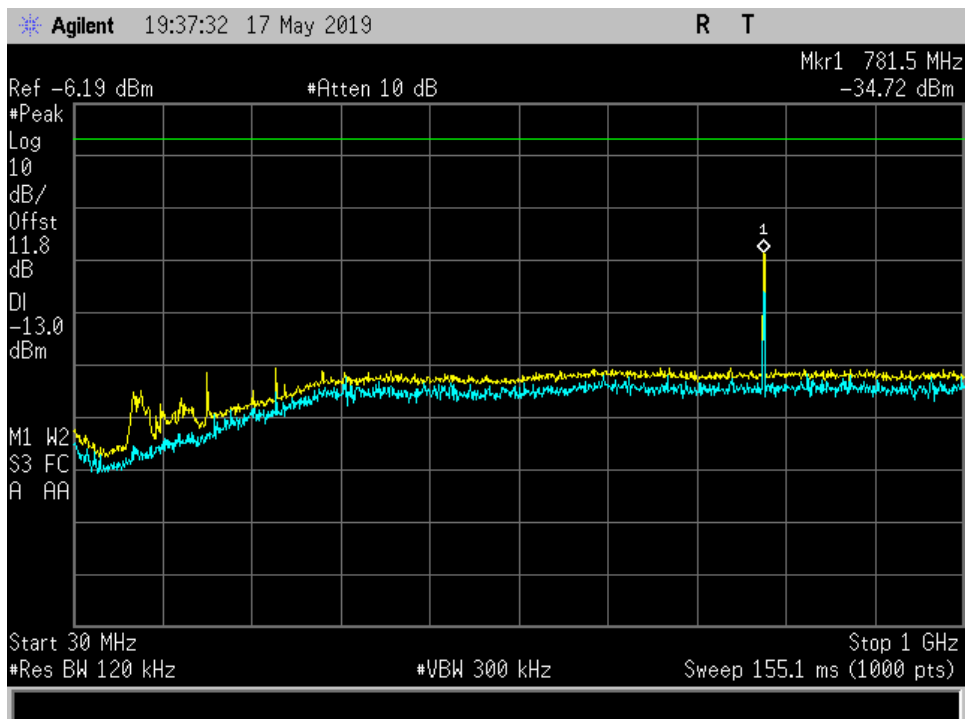

Annex J
(A)

Radiated Spurious Emissions
Wall Mounted Unit

Radiated Spurious_DL_1930 - 1995 MHz_ 1-18 GHz

Radiated Spurious_DL_1930 - 1995 MHz_ 18-23 GHz

Radiated Spurious_DL_1930 - 1995 MHz_30 - 1 GHz

Radiated Spurious_DL_2110 - 2155 MHz_1 - 18 GHz

Radiated Spurious_DL_2110 - 2155 MHz_ 18 -23 GHz

Radiated Spurious_DL_2110 - 2155 MHz_30 - 1 GHz

Radiated Spurious_DL_728 - 746 MHz_1 -18 GHz

Radiated Spurious_DL_728 - 746 MHz_30 - 1 GHz

Radiated Spurious_DL_746 -757 MHz_1-18 GHz

Radiated Spurious_DL_746 - 757 MHz_1-18 GHz

Radiated Spurious_DL_746 - 757 MHz_30 - 1000 MHz

Radiated Spurious_DL_869 - 894 MHz_ 1-18 GHz

Radiated Spurious_DL_869 - 894 MHz_30 - 1000 MHz

Radiated Spurious_UL_698 - 716 MHz_ 1-18 GHz

Radiated Spurious_UL_698 - 716 MHz_30 - 1000 MHz

Radiated Spurious_UL_776 - 787 MHz_ 1 - 18 GHz

Radiated Spurious_UL_776 - 787 MHz_30 - 1000 MHz

Radiated Spurious_UL_824 - 849 MHz_ 1 - 18 GHz

Radiated Spurious_UL_824 - 849 MHz_30 - 1000 MHz