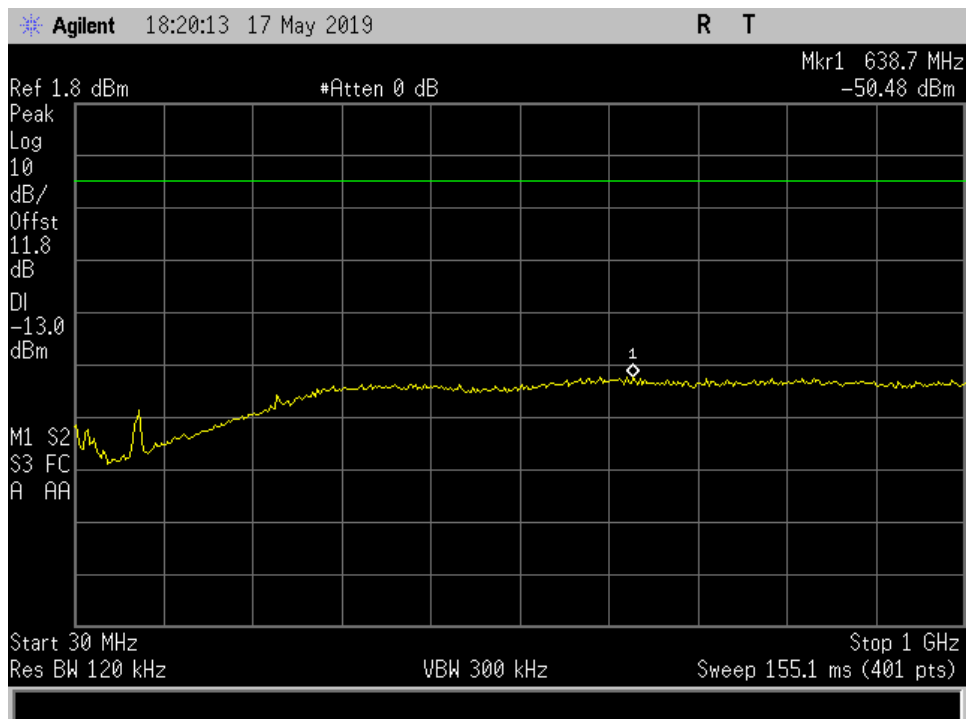

Radiated Spurious_UL_1850 - 1915 MHz_ 1-18 GHz

Radiated Spurious_UL_1850 - 1915 MHz_ 18 -23 GHz

Radiated Spurious_UL_1850 – 1915 MHz_ 30 MHz- 1 GHz

Radiated Spurious_UL_698 - 716 MHz_1 - 18 GHz

Radiated Spurious_UL_698 - 716 MHz_30 MHz- 1 GHz

Radiated Spurious_UL_776 - 787 MHz_1- 18 GHz

Radiated Spurious_UL_776 - 787 MHz_30 MHz- 1 GHz

Radiated Spurious_UL_824 - 849 MHz_1 - 18 GHz

Radiated Spurious_UL_824 - 849 MHz_30 MHz- 1 GHz

Common Ports

Radiated Spurious_DL_728 - 746 MHz_30 - 1000 MHz

Radiated Spurious_DL_746 - 757 MHz_1-18 GHz

Radiated Spurious_DL_746 - 757 MHz_30 - 1000 MHz

Radiated Spurious_DL_869 - 894 MHz_ 1-18 GHz

Radiated Spurious_DL_869 - 894 MHz_30 - 1000 MHz

Radiated Spurious_UL_698 - 716 MHz_ 1-18 GHz

Radiated Spurious_UL_698 - 716 MHz_30 - 1000 MHz

Radiated Spurious_UL_776 - 787 MHz_ 1 - 18 GHz

Radiated Spurious_UL_776 - 787 MHz_30 - 1000 MHz

Radiated Spurious_UL_824 - 849 MHz_ 1 - 18 GHz

Radiated Spurious_UL_824 - 849 MHz_30 - 1000 MHz