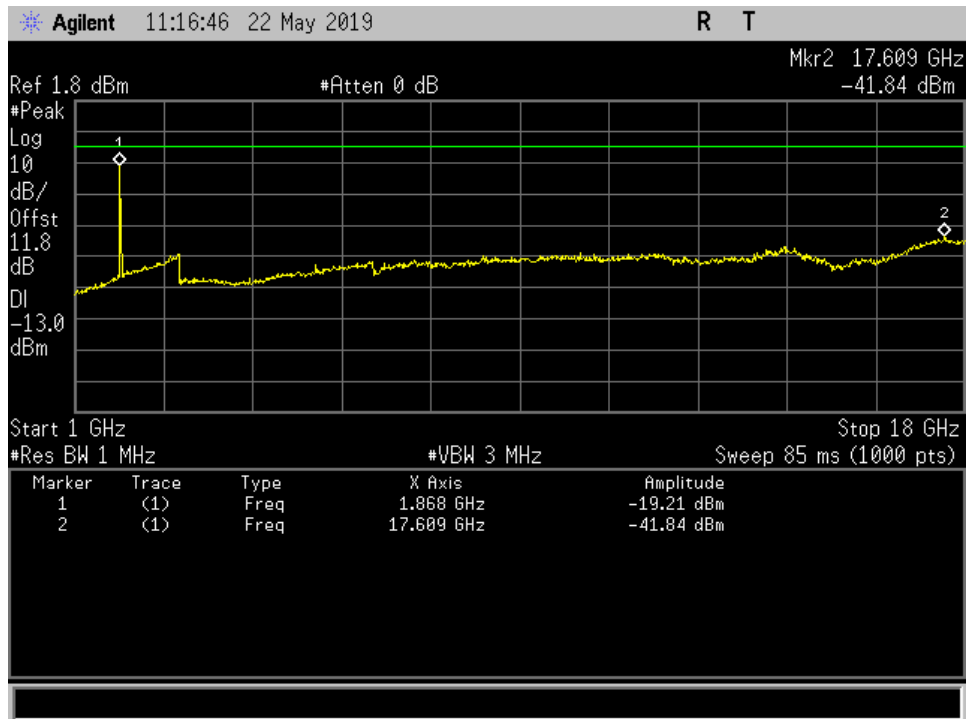

Radiated Spurious_DL_2110 - 2155 MHz_ 18 -23 GHz

Radiated Spurious_DL_2110 - 2155 MHz_30 - 1 GHz

Radiated Spurious_DL_728 - 746 MHz_1 -18 GHz

Radiated Spurious_DL_728 - 746 MHz_30 - 1 GHz

Radiated Spurious_DL_746 -757 MHz_1-18 GHz

Radiated Spurious_DL_746 -757 MHz_30 - 1 GHz

Radiated Spurious_DL_869 -894 MHz_1 - 18 GHz

Radiated Spurious_DL_869 -894 MHz_30 - 1 GHz

Radiated Spurious_UL_1710 - 1755 MHz_ 1 - 18 GHz

Radiated Spurious_UL_1710 - 1755 MHz_ 30 MHz- 1 GHz

Radiated Spurious_UL_1850 - 1915 MHz_ 1-18 GHz

Radiated Spurious_UL_1850 - 1915 MHz_ 18 -23 GHz

Radiated Spurious_UL_1850 – 1915 MHz_ 30 MHz- 1 GHz

Radiated Spurious_UL_698 - 716 MHz_1 - 18 GHz

Radiated Spurious_UL_698 - 716 MHz_30 MHz- 1 GHz

Radiated Spurious_UL_776 - 787 MHz_1- 18 GHz

Radiated Spurious_UL_776 - 787 MHz_30 MHz- 1 GHz

Radiated Spurious_UL_824 - 849 MHz_1 - 18 GHz

Radiated Spurious_UL_824 - 849 MHz_30 MHz- 1 GHz

Common Ports

Radiated Spurious_DL_728 - 746 MHz_30 - 1000 MHz