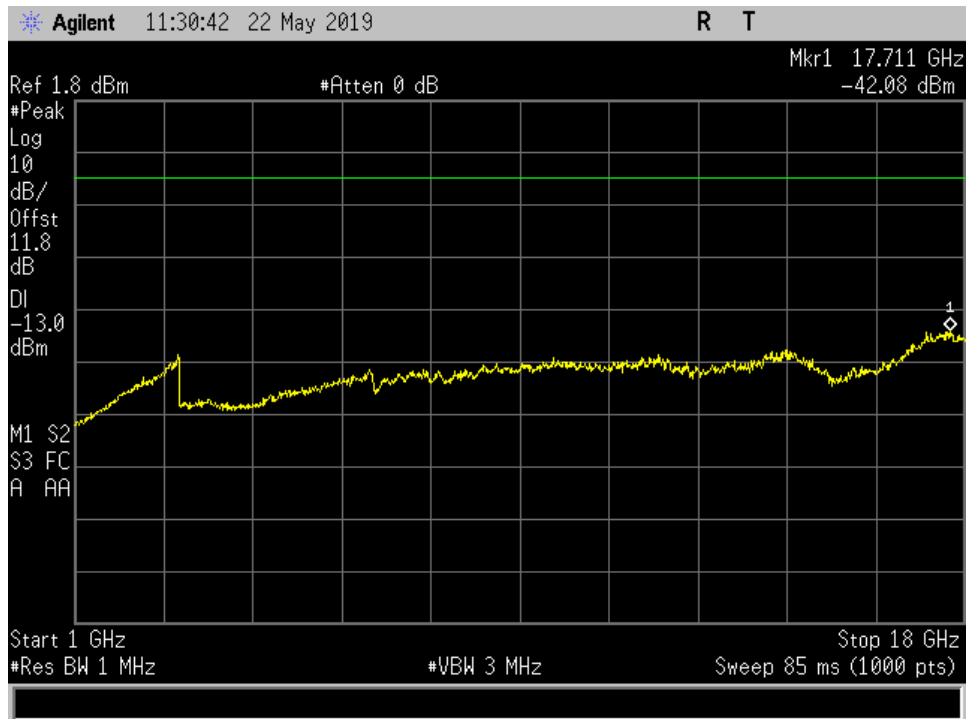

Radiated Spurious_DL_2110 - 2155 MHz_ 18 -23 GHz

Radiated Spurious_DL_2110 - 2155 MHz_30 - 1 GHz

Radiated Spurious_DL_728 - 746 MHz_1 -18 GHz

Radiated Spurious_DL_728 - 746 MHz_30 - 1 GHz

Radiated Spurious_DL_746 -757 MHz_1-18 GHz

Radiated Spurious_UL_776 - 787 MHz_1- 18 GHz

Radiated Spurious_UL_776 - 787 MHz_30 MHz- 1 GHz

Radiated Spurious_UL_824 - 849 MHz_1 - 18 GHz

Radiated Spurious_UL_824 - 849 MHz_30 MHz- 1 GHz

Common Ports

Radiated Spurious_DL_728 - 746 MHz_30 - 1000 MHz

Radiated Spurious_DL_746 - 757 MHz_1-18 GHz

Radiated Spurious_DL_746 - 757 MHz_30 - 1000 MHz

Radiated Spurious_DL_869 - 894 MHz_ 1-18 GHz

Radiated Spurious_DL_869 - 894 MHz_30 - 1000 MHz

Radiated Spurious_UL_698 - 716 MHz_ 1-18 GHz

Radiated Spurious_UL_698 - 716 MHz_30 - 1000 MHz

Radiated Spurious_UL_776 - 787 MHz_ 1 - 18 GHz

Radiated Spurious_UL_776 - 787 MHz_30 - 1000 MHz

Radiated Spurious_UL_824 - 849 MHz_ 1 - 18 GHz

Radiated Spurious_UL_824 - 849 MHz_30 - 1000 MHz