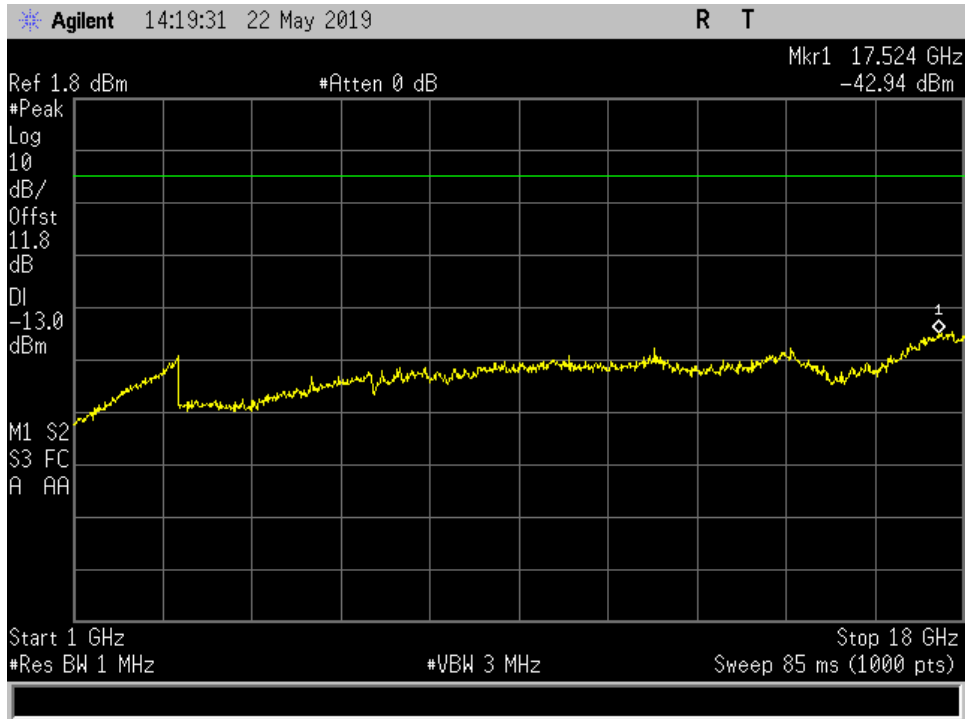

Annex J
(A)

Radiated Spurious Emissions
Wall Mounted Unit

Radiated Spurious_DL_1930 - 1995 MHz_ 1-18 GHz

Radiated Spurious_DL_1930 - 1995 MHz_ 18-23 GHz

Radiated Spurious_DL_1930 - 1995 MHz_30 - 1 GHz

Radiated Spurious_DL_2110 - 2155 MHz_1 - 18 GHz

Radiated Spurious_DL_2110 - 2155 MHz_ 18 -23 GHz

Radiated Spurious_DL_2110 - 2155 MHz_30 - 1 GHz

Radiated Spurious_DL_728 - 746 MHz_1 -18 GHz

Radiated Spurious_DL_728 - 746 MHz_30 - 1 GHz

Radiated Spurious_DL_746 -757 MHz_1-18 GHz

Radiated Spurious_DL_746 -757 MHz_30 - 1 GHz

Radiated Spurious_DL_869 -894 MHz_1 - 18 GHz

Radiated Spurious_DL_869 -894 MHz_30 - 1 GHz

Radiated Spurious_UL_1710 - 1755 MHz_ 1 - 18 GHz

Radiated Spurious_UL_1710 - 1755 MHz_ 30 MHz- 1 GHz

Radiated Spurious_UL_1850 - 1915 MHz_ 1-18 GHz

Radiated Spurious_UL_1850 - 1915 MHz_ 18 -23 GHz

Radiated Spurious_UL_1850 – 1915 MHz_ 30 MHz- 1 GHz

Radiated Spurious_UL_698 - 716 MHz_1 - 18 GHz

Radiated Spurious_UL_698 - 716 MHz_30 MHz- 1 GHz