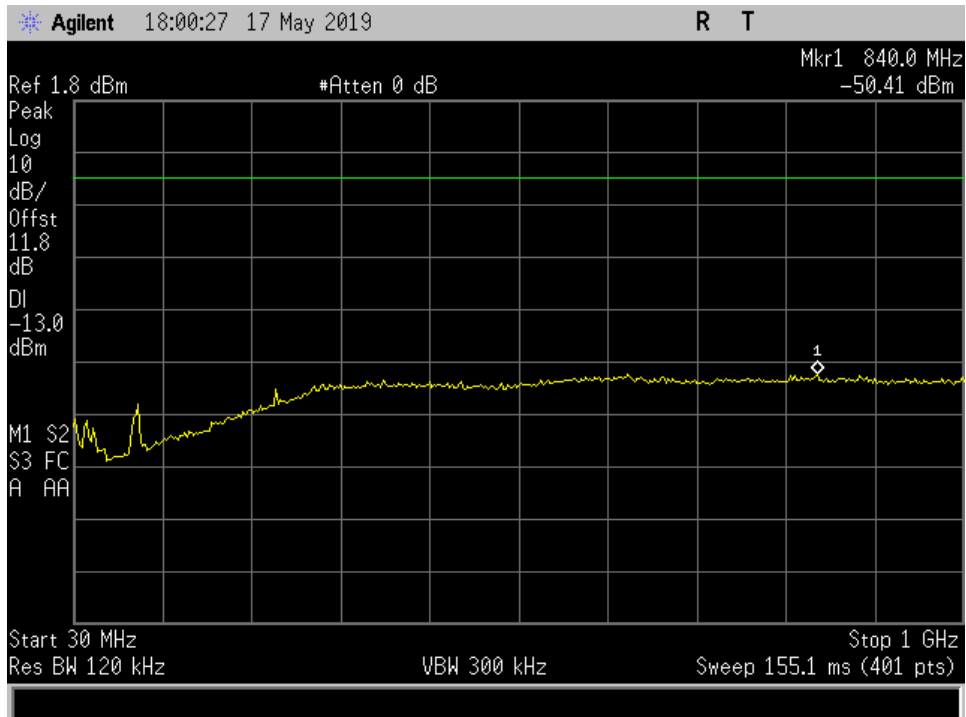

Radiated Spurious_UL_1850 - 1915 MHz_ 1-18 GHz

Radiated Spurious_UL_1850 - 1915 MHz_ 18 -23 GHz

Radiated Spurious_UL_1850 – 1915 MHz_ 30 MHz- 1 GHz

Radiated Spurious_UL_698 - 716 MHz_1 - 18 GHz

Radiated Spurious_UL_698 - 716 MHz_30 MHz- 1 GHz

Radiated Spurious_UL_776 - 787 MHz_1- 18 GHz

Radiated Spurious_UL_776 - 787 MHz_30 MHz- 1 GHz

Radiated Spurious_UL_824 - 849 MHz_1 - 18 GHz

Radiated Spurious_UL_824 - 849 MHz_30 MHz- 1 GHz

Common Ports

Radiated Spurious_DL_728 - 746 MHz_30 - 1000 MHz

Radiated Spurious_DL_746 - 757 MHz_1-18 GHz

Radiated Spurious_DL_746 - 757 MHz_30 - 1000 MHz

Radiated Spurious_DL_869 - 894 MHz_ 1-18 GHz

Radiated Spurious_DL_869 - 894 MHz_30 - 1000 MHz

Radiated Spurious_UL_698 - 716 MHz_ 1-18 GHz

Radiated Spurious_UL_698 - 716 MHz_30 - 1000 MHz

Radiated Spurious_UL_776 - 787 MHz_ 1 - 18 GHz

Radiated Spurious_UL_776 - 787 MHz_30 - 1000 MHz

Radiated Spurious_UL_824 - 849 MHz_ 1 - 18 GHz

Radiated Spurious_UL_824 - 849 MHz_30 - 1000 MHz