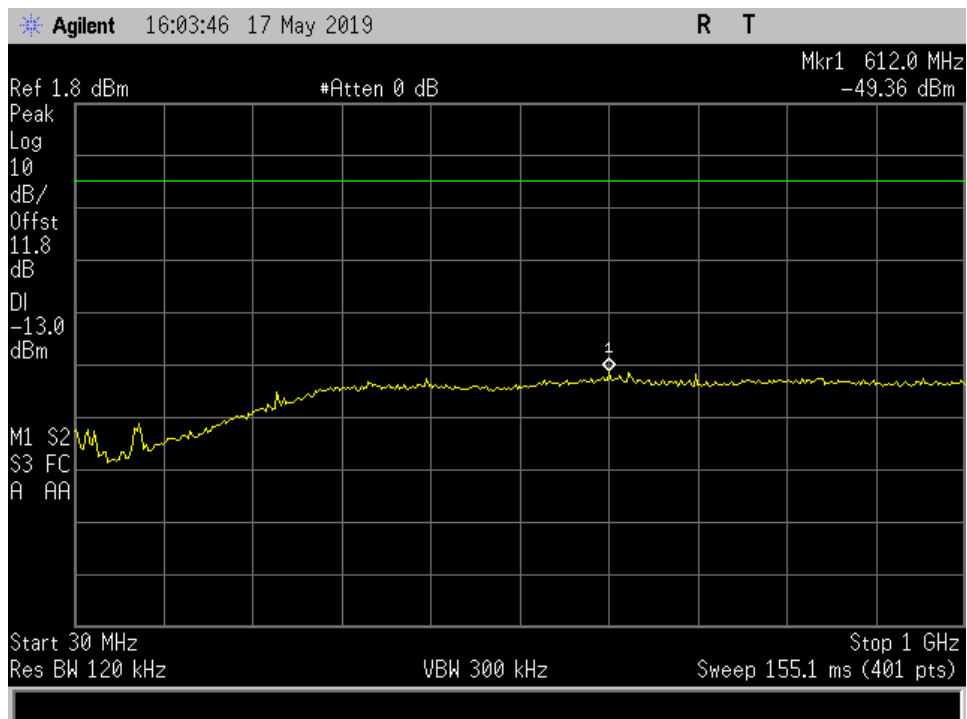

Annex J
(A)

Radiated Spurious Emissions
Wall Mounted Unit

Radiated Spurious_DL_1930 - 1995 MHz_ 1-18 GHz

Radiated Spurious_DL_1930 - 1995 MHz_ 18-23 GHz

Radiated Spurious_DL_1930 - 1995 MHz_30 - 1 GHz

Radiated Spurious_DL_2110 - 2155 MHz_1 - 18 GHz

Radiated Spurious_DL_2110 - 2155 MHz_ 18 -23 GHz

Radiated Spurious_DL_2110 - 2155 MHz_30 - 1 GHz

Radiated Spurious_DL_728 - 746 MHz_1 -18 GHz

Radiated Spurious_DL_728 - 746 MHz_30 - 1 GHz

Radiated Spurious_DL_746 -757 MHz_1-18 GHz

Radiated Spurious_DL_746 -757 MHz_30 - 1 GHz

Radiated Spurious_DL_869 -894 MHz_1 - 18 GHz

Radiated Spurious_DL_869 -894 MHz_30 - 1 GHz

Radiated Spurious_UL_1710 - 1755 MHz_ 1 - 18 GHz

Radiated Spurious_UL_1710 - 1755 MHz_ 30 MHz- 1 GHz

Radiated Spurious_UL_1850 - 1915 MHz_ 1-18 GHz

Radiated Spurious_UL_1850 - 1915 MHz_ 18 -23 GHz

Radiated Spurious_UL_1850 – 1915 MHz_ 30 MHz- 1 GHz

Radiated Spurious_UL_698 - 716 MHz_1 - 18 GHz

Radiated Spurious_UL_698 - 716 MHz_30 MHz- 1 GHz