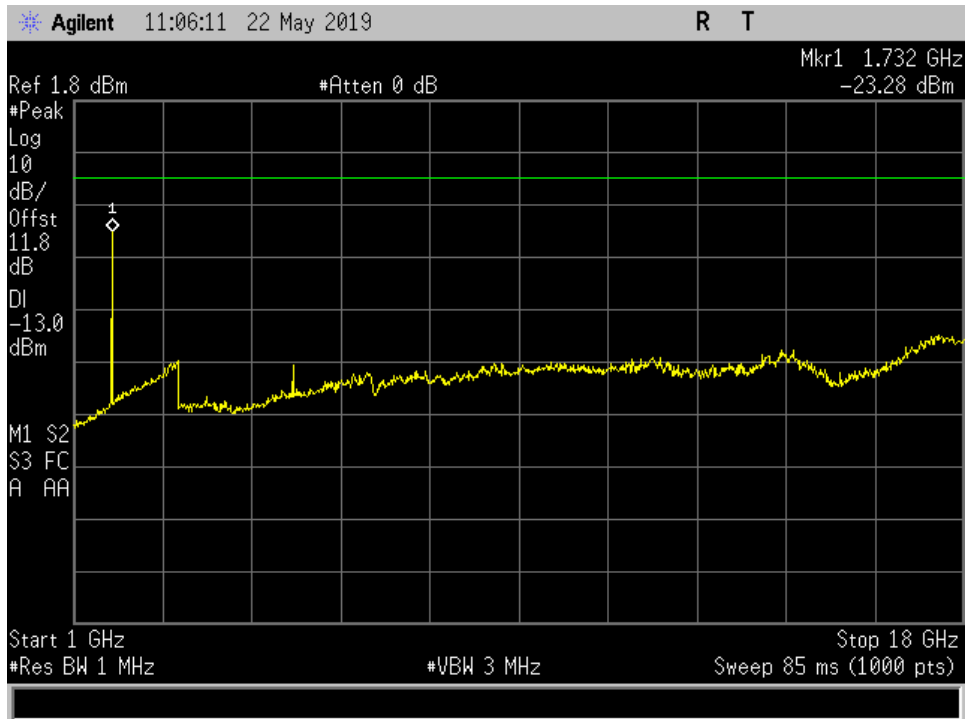

Annex J
(A)

Radiated Spurious Emissions
Wall Mounted Unit

Radiated Spurious_DL_1930 - 1995 MHz_ 1-18 GHz

Radiated Spurious_DL_1930 - 1995 MHz_ 18-23 GHz

Radiated Spurious_DL_1930 - 1995 MHz_30 - 1 GHz

Radiated Spurious_DL_2110 - 2155 MHz_1 - 18 GHz

Radiated Spurious_DL_2110 - 2155 MHz_ 18 -23 GHz

Radiated Spurious_DL_2110 - 2155 MHz_30 - 1 GHz

Radiated Spurious_DL_728 - 746 MHz_1 -18 GHz

Radiated Spurious_DL_728 - 746 MHz_30 - 1 GHz

Radiated Spurious_DL_746 -757 MHz_1-18 GHz

Radiated Spurious_DL_746 -757 MHz_30 - 1 GHz

Radiated Spurious_DL_869 -894 MHz_1 - 18 GHz

Radiated Spurious_DL_869 -894 MHz_30 - 1 GHz

Radiated Spurious_UL_1710 - 1755 MHz_ 1 - 18 GHz

Radiated Spurious_UL_1710 - 1755 MHz_ 30 MHz- 1 GHz

Radiated Spurious_UL_1850 - 1915 MHz_ 1-18 GHz

Radiated Spurious_UL_1850 - 1915 MHz_ 18 -23 GHz

Radiated Spurious_UL_1850 – 1915 MHz_ 30 MHz- 1 GHz

Radiated Spurious_UL_698 - 716 MHz_1 - 18 GHz

Radiated Spurious_UL_698 - 716 MHz_30 MHz- 1 GHz