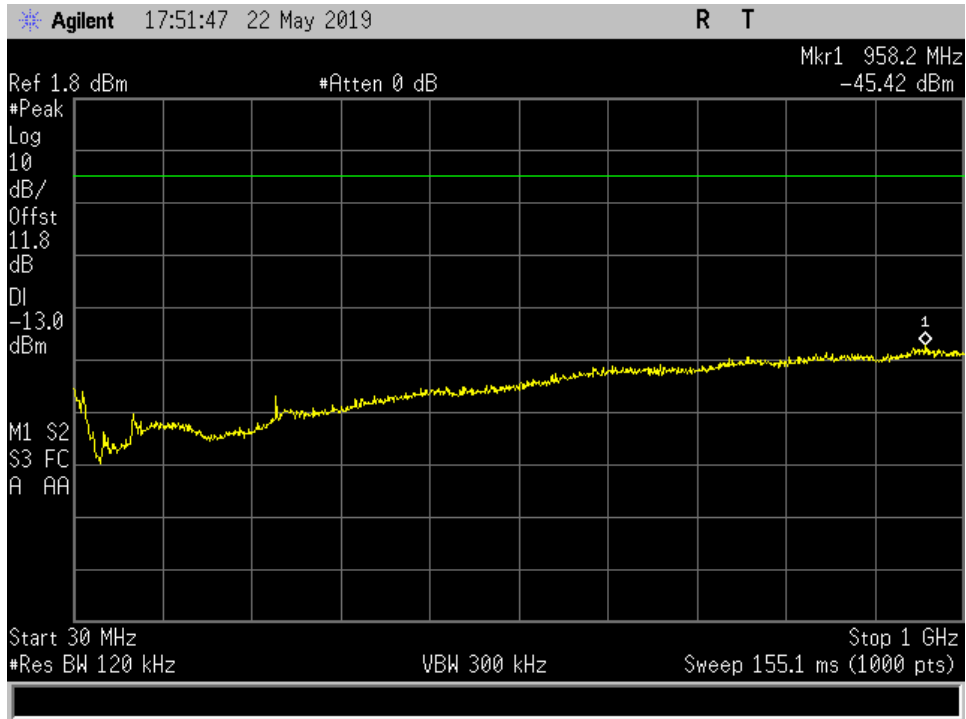

Radiated Spurious_DL_746 -757 MHz_30 - 1 GHz

Radiated Spurious_DL_869 -894 MHz_1 - 18 GHz

Radiated Spurious_DL_869 -894 MHz_30 - 1 GHz

Radiated Spurious_UL_1710 - 1755 MHz_ 1 - 18 GHz

Radiated Spurious_UL_1710 - 1755 MHz_ 30 MHz- 1 GHz

Radiated Spurious_UL_1850 - 1915 MHz_ 1-18 GHz

Radiated Spurious_UL_1850 - 1915 MHz_ 18 -23 GHz

Radiated Spurious_UL_1850 – 1915 MHz_ 30 MHz- 1 GHz

Radiated Spurious_UL_698 - 716 MHz_1 - 18 GHz

Radiated Spurious_UL_698 - 716 MHz_30 MHz- 1 GHz

Radiated Spurious_UL_776 - 787 MHz_1- 18 GHz

Radiated Spurious_UL_776 - 787 MHz_30 MHz- 1 GHz

Radiated Spurious_UL_824 - 849 MHz_1 - 18 GHz

Radiated Spurious_UL_824 - 849 MHz_30 MHz- 1 GHz

Common Ports

Radiated Spurious_DL_728 - 746 MHz_30 - 1000 MHz

Radiated Spurious_DL_746 - 757 MHz_1-18 GHz

Radiated Spurious_DL_746 - 757 MHz_30 - 1000 MHz

Radiated Spurious_DL_869 - 894 MHz_ 1-18 GHz

Radiated Spurious_DL_869 - 894 MHz_30 - 1000 MHz

Radiated Spurious_UL_698 - 716 MHz_ 1-18 GHz