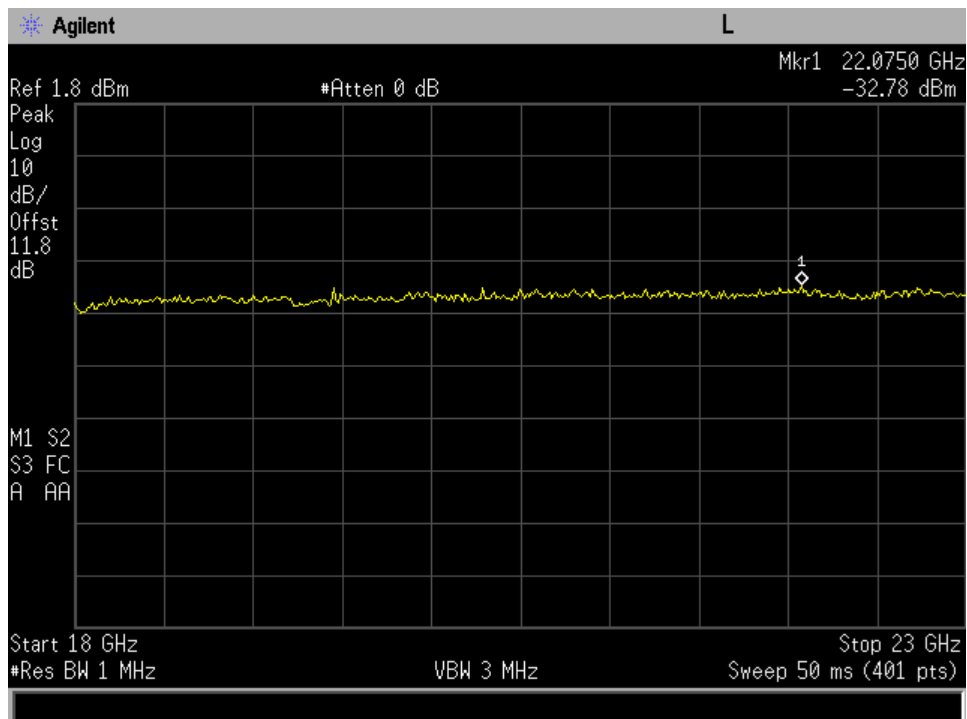

Radiated Spurious_DL_2110 - 2155 MHz_ 18 -23 GHz

Radiated Spurious_DL_2110 - 2155 MHz_30 - 1 GHz

Radiated Spurious_DL_728 - 746 MHz_1 -18 GHz

Radiated Spurious_DL_728 - 746 MHz_30 - 1 GHz

Radiated Spurious_DL_746 -757 MHz_1-18 GHz

Radiated Spurious_DL_746 -757 MHz_30 - 1 GHz

Radiated Spurious_DL_869 -894 MHz_1 - 18 GHz

Radiated Spurious_DL_869 -894 MHz_30 - 1 GHz

Radiated Spurious_UL_1710 - 1755 MHz_ 1 - 18 GHz

Radiated Spurious_UL_1710 - 1755 MHz_ 30 MHz- 1 GHz

Radiated Spurious_UL_1850 - 1915 MHz_ 1-18 GHz

Radiated Spurious_UL_1850 - 1915 MHz_ 18 -23 GHz

Radiated Spurious_UL_1850 – 1915 MHz_ 30 MHz- 1 GHz

Radiated Spurious_UL_698 - 716 MHz_1 - 18 GHz

Radiated Spurious_UL_698 - 716 MHz_30 MHz- 1 GHz

Radiated Spurious_UL_776 - 787 MHz_1- 18 GHz

Radiated Spurious_UL_776 - 787 MHz_30 MHz- 1 GHz

Radiated Spurious_UL_824 - 849 MHz_1 - 18 GHz

Radiated Spurious_UL_824 - 849 MHz_30 MHz- 1 GHz

Common Ports

Radiated Spurious_DL_728 - 746 MHz_30 - 1000 MHz