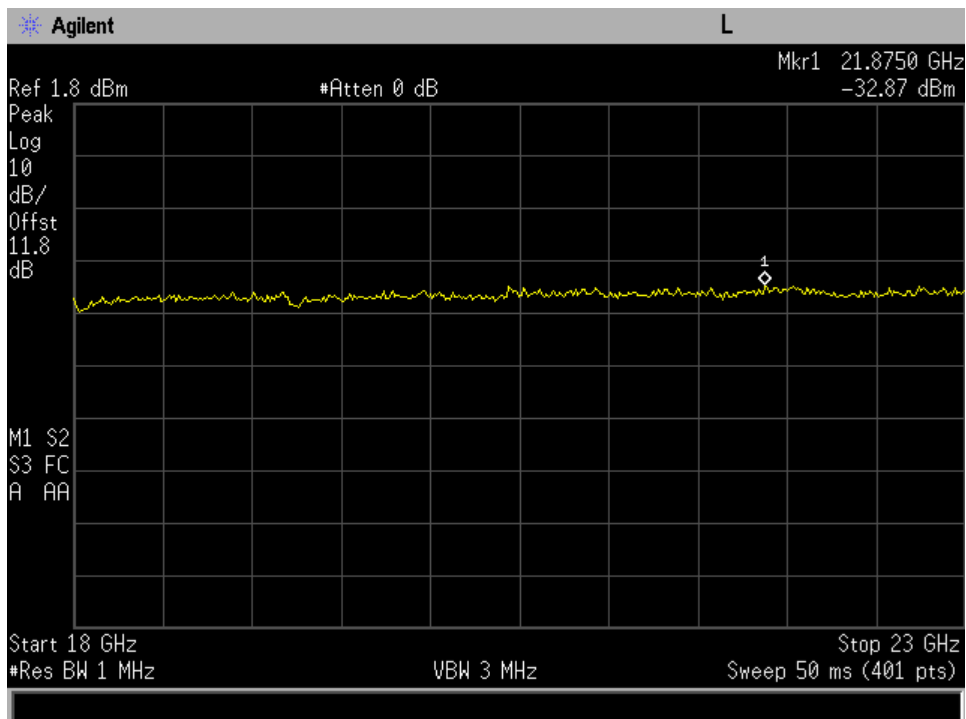

Annex J
(A)

Radiated Spurious Emissions
Wall Mounted Unit

Radiated Spurious_DL_1930 - 1995 MHz_ 1-18 GHz

Radiated Spurious_DL_1930 - 1995 MHz_ 18-23 GHz

Radiated Spurious_DL_1930 - 1995 MHz_30 - 1 GHz

Radiated Spurious_DL_2110 - 2155 MHz_1 - 18 GHz

Radiated Spurious_DL_2110 - 2155 MHz_ 18 -23 GHz

Radiated Spurious_DL_2110 - 2155 MHz_30 - 1 GHz

Radiated Spurious_DL_728 - 746 MHz_1 -18 GHz

Radiated Spurious_DL_728 - 746 MHz_30 - 1 GHz

Radiated Spurious_DL_746 -757 MHz_1-18 GHz

Radiated Spurious_DL_746 -757 MHz_30 - 1 GHz

Radiated Spurious_DL_869 -894 MHz_1 - 18 GHz

Radiated Spurious_DL_869 -894 MHz_30 - 1 GHz

Radiated Spurious_UL_1710 - 1755 MHz_ 1 - 18 GHz

Radiated Spurious_UL_1710 - 1755 MHz_ 30 MHz- 1 GHz

Radiated Spurious_UL_1850 - 1915 MHz_ 1-18 GHz

Radiated Spurious_UL_1850 - 1915 MHz_ 18 -23 GHz

Radiated Spurious_UL_1850 – 1915 MHz_ 30 MHz- 1 GHz

Radiated Spurious_UL_698 - 716 MHz_1 - 18 GHz

Radiated Spurious_UL_698 - 716 MHz_30 MHz- 1 GHz