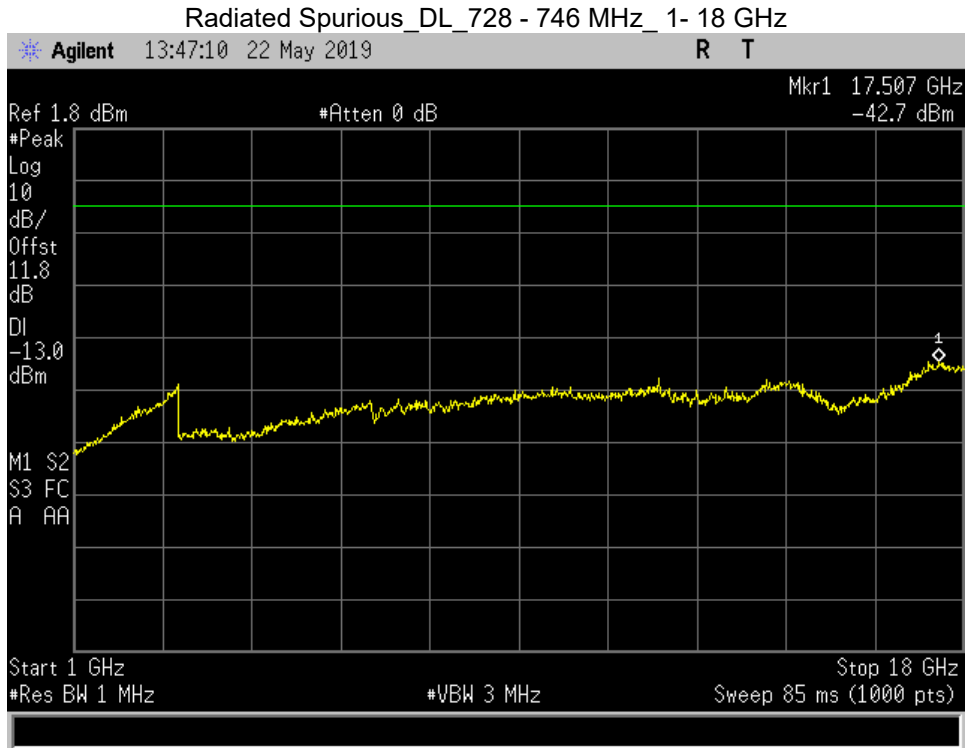

Radiated Spurious_UL_1850 - 1915 MHz_ 1-18 GHz

Radiated Spurious_UL_1850 - 1915 MHz_ 18 -23 GHz

Radiated Spurious_UL_1850 – 1915 MHz_ 30 MHz- 1 GHz

Radiated Spurious_UL_698 - 716 MHz_1 - 18 GHz

Radiated Spurious_UL_698 - 716 MHz_30 MHz- 1 GHz

Radiated Spurious_UL_776 - 787 MHz_1- 18 GHz

Radiated Spurious_UL_776 - 787 MHz_30 MHz- 1 GHz

Radiated Spurious_UL_824 - 849 MHz_1 - 18 GHz

Radiated Spurious_UL_824 - 849 MHz_30 MHz- 1 GHz

Common Ports

Radiated Spurious_DL_728 - 746 MHz_30 - 1000 MHz

Radiated Spurious_DL_746 - 757 MHz_1-18 GHz

Radiated Spurious_DL_746 - 757 MHz_30 - 1000 MHz

Radiated Spurious_DL_869 - 894 MHz_ 1-18 GHz

Radiated Spurious_DL_869 - 894 MHz_30 - 1000 MHz

Radiated Spurious_UL_698 - 716 MHz_ 1-18 GHz

Radiated Spurious_UL_698 - 716 MHz_30 - 1000 MHz

Radiated Spurious_UL_776 - 787 MHz_ 1 - 18 GHz

Radiated Spurious_UL_776 - 787 MHz_30 - 1000 MHz

Radiated Spurious_UL_824 - 849 MHz_ 1 - 18 GHz

Radiated Spurious_UL_824 - 849 MHz_30 - 1000 MHz