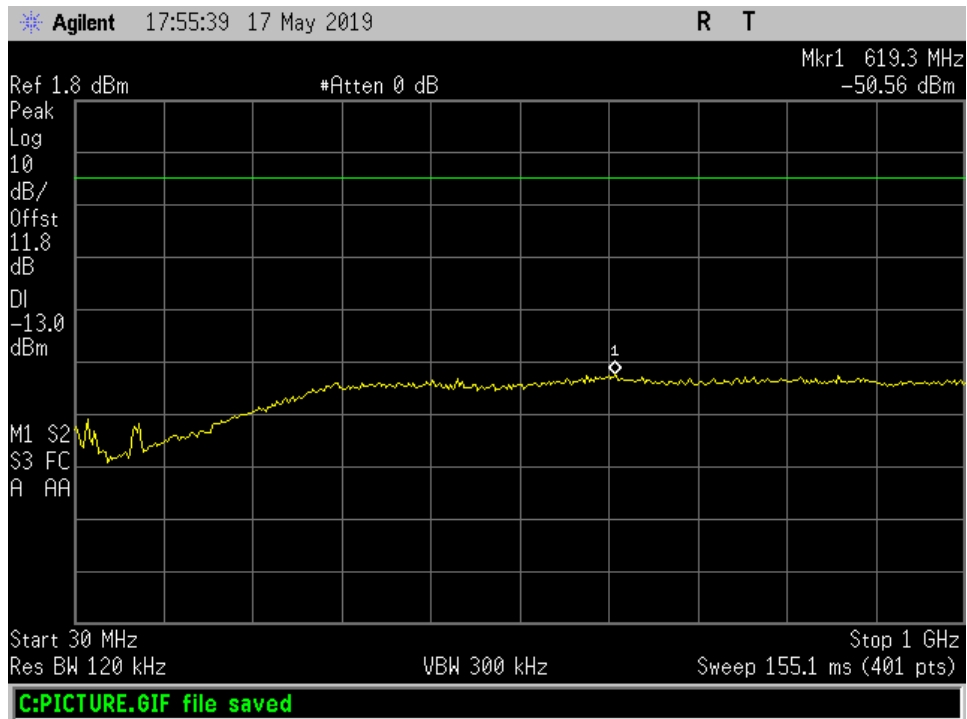

Annex J
(A)

Radiated Spurious Emissions
Wall Mounted Unit

Radiated Spurious_DL_1930 - 1995 MHz_ 1-18 GHz

Radiated Spurious_DL_1930 - 1995 MHz_ 18-23 GHz

Radiated Spurious_DL_1930 - 1995 MHz_30 - 1 GHz

Radiated Spurious_DL_2110 - 2155 MHz_1 - 18 GHz

Radiated Spurious_DL_2110 - 2155 MHz_ 18 -23 GHz

Radiated Spurious_DL_2110 - 2155 MHz_30 - 1 GHz

Radiated Spurious_DL_728 - 746 MHz_1 -18 GHz

Radiated Spurious_DL_728 - 746 MHz_30 - 1 GHz

Radiated Spurious_DL_746 -757 MHz_1-18 GHz

Radiated Spurious_DL_746 -757 MHz_30 - 1 GHz

Radiated Spurious_DL_869 -894 MHz_1 - 18 GHz

Radiated Spurious_DL_869 -894 MHz_30 - 1 GHz

Radiated Spurious_UL_1710 - 1755 MHz_ 1 - 18 GHz

Radiated Spurious_UL_1710 - 1755 MHz_ 30 MHz- 1 GHz