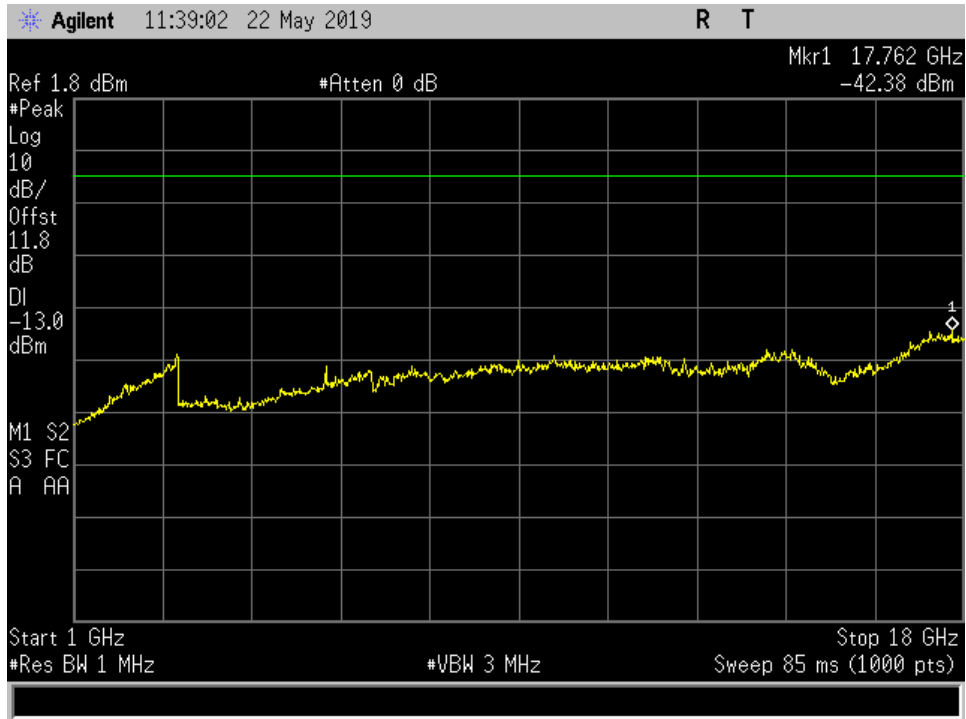

Annex J
(A)

Radiated Spurious Emissions
Wall Mounted Unit

Radiated Spurious_DL_1930 - 1995 MHz_ 1-18 GHz

Radiated Spurious_DL_1930 - 1995 MHz_ 18-23 GHz

Radiated Spurious_DL_1930 - 1995 MHz_30 - 1 GHz

Radiated Spurious_DL_2110 - 2155 MHz_1 - 18 GHz

Radiated Spurious_DL_2110 - 2155 MHz_ 18 -23 GHz

Radiated Spurious_DL_2110 - 2155 MHz_30 - 1 GHz

Radiated Spurious_DL_728 - 746 MHz_1 -18 GHz

Radiated Spurious_DL_728 - 746 MHz_30 - 1 GHz

Radiated Spurious_DL_746 -757 MHz_1-18 GHz

Radiated Spurious_DL_746 - 757 MHz_1-18 GHz

Radiated Spurious_DL_746 - 757 MHz_30 - 1000 MHz

Radiated Spurious_DL_869 - 894 MHz_ 1-18 GHz

Radiated Spurious_DL_869 - 894 MHz_30 - 1000 MHz

Radiated Spurious_UL_698 - 716 MHz_ 1-18 GHz

Radiated Spurious_UL_698 - 716 MHz_30 - 1000 MHz

Radiated Spurious_UL_776 - 787 MHz_ 1 - 18 GHz

Radiated Spurious_UL_776 - 787 MHz_30 - 1000 MHz

Radiated Spurious_UL_824 - 849 MHz_ 1 - 18 GHz

Radiated Spurious_UL_824 - 849 MHz_30 - 1000 MHz