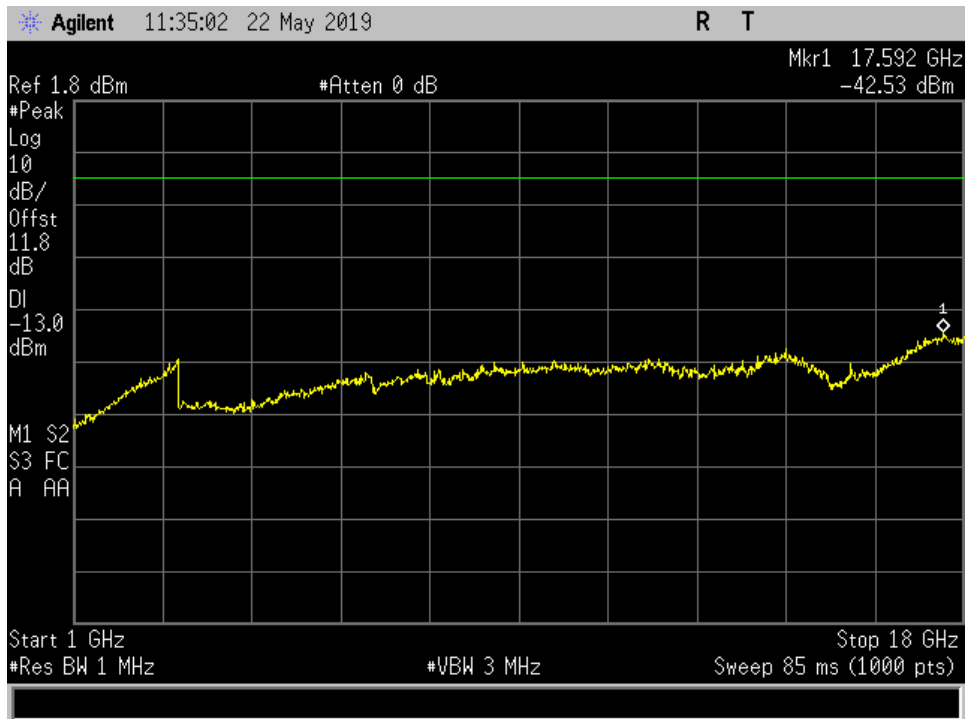

Radiated Spurious_DL_2110 - 2155 MHz_ 18 -23 GHz

Radiated Spurious_DL_2110 - 2155 MHz_30 - 1 GHz

Radiated Spurious_DL_728 - 746 MHz_1 -18 GHz

Radiated Spurious_DL_728 - 746 MHz_30 - 1 GHz

Radiated Spurious_DL_746 -757 MHz_1-18 GHz

Radiated Spurious_UL_776 - 787 MHz_1- 18 GHz

Radiated Spurious_UL_776 - 787 MHz_30 MHz- 1 GHz

Radiated Spurious_UL_824 - 849 MHz_1 - 18 GHz

Radiated Spurious_UL_824 - 849 MHz_30 MHz- 1 GHz

Common Ports

Radiated Spurious_DL_728 - 746 MHz_30 - 1000 MHz

Radiated Spurious_DL_746 - 757 MHz_1-18 GHz

Radiated Spurious_DL_746 - 757 MHz_30 - 1000 MHz

Radiated Spurious_DL_869 - 894 MHz_ 1-18 GHz

Radiated Spurious_DL_869 - 894 MHz_30 - 1000 MHz

Radiated Spurious_UL_698 - 716 MHz_ 1-18 GHz

Radiated Spurious_UL_698 - 716 MHz_30 - 1000 MHz

Radiated Spurious_UL_776 - 787 MHz_ 1 - 18 GHz

Radiated Spurious_UL_776 - 787 MHz_30 - 1000 MHz

Radiated Spurious_UL_824 - 849 MHz_ 1 - 18 GHz

Radiated Spurious_UL_824 - 849 MHz_30 - 1000 MHz