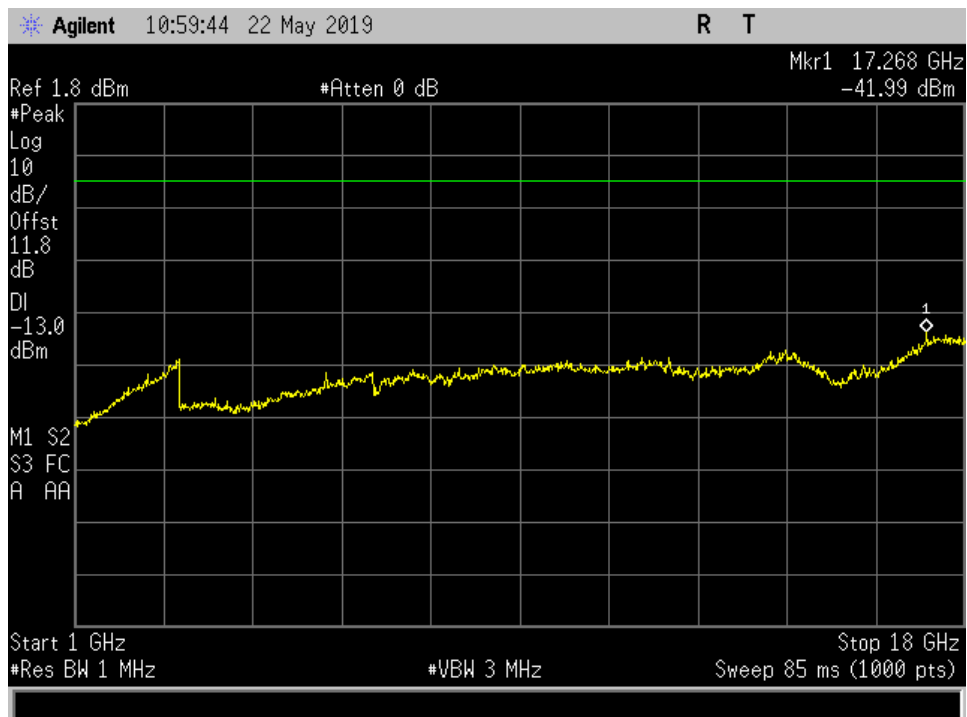

Radiated Spurious_UL_1850 - 1915 MHz_ 1-18 GHz

Radiated Spurious_UL_1850 - 1915 MHz_ 18 -23 GHz

Radiated Spurious_UL_1850 – 1915 MHz_ 30 MHz- 1 GHz

Radiated Spurious_UL_698 - 716 MHz_1 - 18 GHz

Radiated Spurious_UL_698 - 716 MHz_30 MHz- 1 GHz

Radiated Spurious_UL_776 - 787 MHz_1- 18 GHz

Radiated Spurious_UL_776 - 787 MHz_30 MHz- 1 GHz

Radiated Spurious_UL_824 - 849 MHz_1 - 18 GHz

Radiated Spurious_UL_824 - 849 MHz_30 MHz- 1 GHz

Common Ports

Radiated Spurious_DL_728 - 746 MHz_30 - 1000 MHz

Radiated Spurious_DL_746 - 757 MHz_1-18 GHz

Radiated Spurious_DL_746 - 757 MHz_30 - 1000 MHz

Radiated Spurious_DL_869 - 894 MHz_ 1-18 GHz

Radiated Spurious_DL_869 - 894 MHz_30 - 1000 MHz

Radiated Spurious_UL_698 - 716 MHz_ 1-18 GHz

Radiated Spurious_UL_698 - 716 MHz_30 - 1000 MHz

Radiated Spurious_UL_776 - 787 MHz_ 1 - 18 GHz

Radiated Spurious_UL_776 - 787 MHz_30 - 1000 MHz

Radiated Spurious_UL_824 - 849 MHz_ 1 - 18 GHz

Radiated Spurious_UL_824 - 849 MHz_30 - 1000 MHz