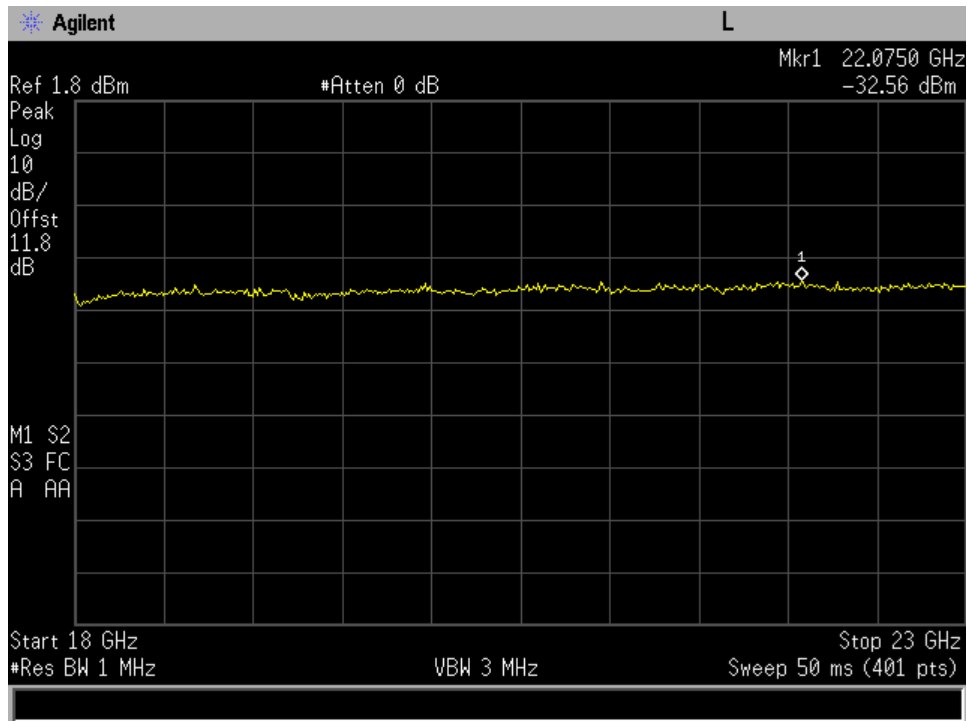

Annex J
(A)

Radiated Spurious Emissions
Wall Mounted Unit

Radiated Spurious_DL_1930 - 1995 MHz_ 1-18 GHz

Radiated Spurious_DL_1930 - 1995 MHz_ 18-23 GHz

Radiated Spurious_DL_1930 - 1995 MHz_30 - 1 GHz

Radiated Spurious_DL_2110 - 2155 MHz_1 - 18 GHz

Radiated Spurious_DL_2110 - 2155 MHz_ 18 -23 GHz

Radiated Spurious_DL_2110 - 2155 MHz_30 - 1 GHz

Radiated Spurious_DL_728 - 746 MHz_1 -18 GHz

Radiated Spurious_DL_728 - 746 MHz_30 - 1 GHz

Radiated Spurious_DL_746 -757 MHz_1-18 GHz

Radiated Spurious_DL_746 -757 MHz_30 - 1 GHz

Radiated Spurious_DL_869 -894 MHz_1 - 18 GHz

Radiated Spurious_DL_869 -894 MHz_30 - 1 GHz

Radiated Spurious_UL_1710 - 1755 MHz_ 1 - 18 GHz

Radiated Spurious_UL_1710 - 1755 MHz_ 30 MHz- 1 GHz

Radiated Spurious_UL_1850 - 1915 MHz_ 1-18 GHz

Radiated Spurious_UL_1850 - 1915 MHz_ 18 -23 GHz

Radiated Spurious_UL_1850 – 1915 MHz_ 30 MHz- 1 GHz

Radiated Spurious_UL_698 - 716 MHz_1 - 18 GHz

Radiated Spurious_UL_698 - 716 MHz_30 MHz- 1 GHz