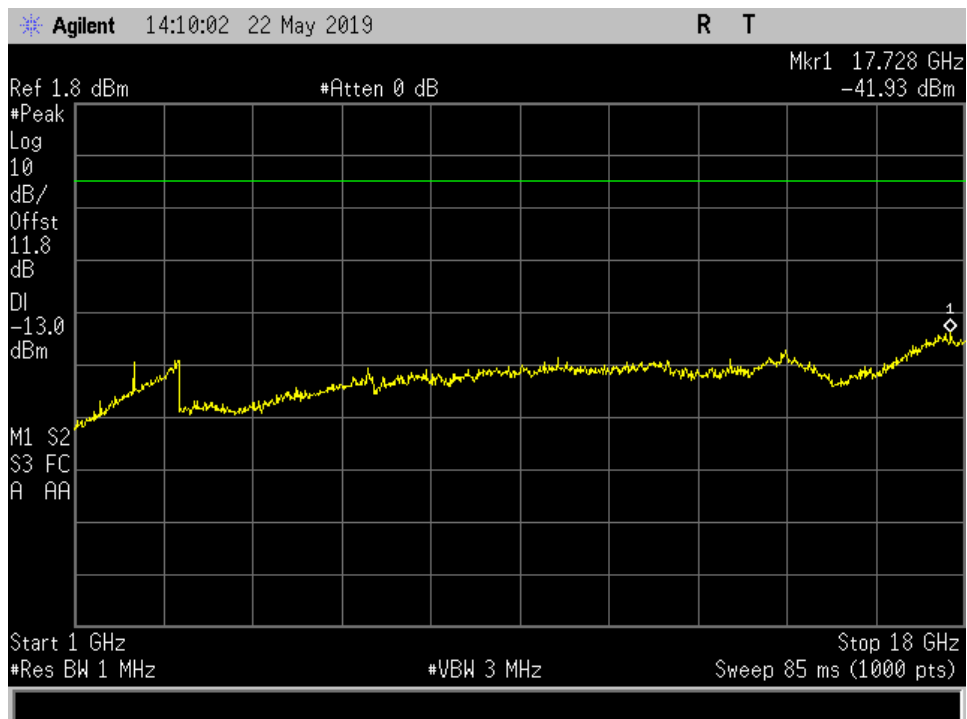

Annex J
(A)

Radiated Spurious Emissions
Wall Mounted Unit

Radiated Spurious_DL_1930 - 1995 MHz_ 1-18 GHz

Radiated Spurious_DL_1930 - 1995 MHz_ 18-23 GHz

Radiated Spurious_DL_1930 - 1995 MHz_30 - 1 GHz

Radiated Spurious_DL_2110 - 2155 MHz_1 - 18 GHz

Radiated Spurious_DL_2110 - 2155 MHz_ 18 -23 GHz

Radiated Spurious_DL_2110 - 2155 MHz_30 - 1 GHz

Radiated Spurious_DL_728 - 746 MHz_1 -18 GHz

Radiated Spurious_DL_728 - 746 MHz_30 - 1 GHz

Radiated Spurious_DL_746 -757 MHz_1-18 GHz

Radiated Spurious_DL_746 -757 MHz_30 - 1 GHz

Radiated Spurious_DL_869 -894 MHz_1 - 18 GHz

Radiated Spurious_DL_869 -894 MHz_30 - 1 GHz

Radiated Spurious_UL_1710 - 1755 MHz_ 1 - 18 GHz

Radiated Spurious_UL_1710 - 1755 MHz_ 30 MHz- 1 GHz

Radiated Spurious_UL_1850 - 1915 MHz_ 1-18 GHz

Radiated Spurious_UL_1850 - 1915 MHz_ 18 -23 GHz

Radiated Spurious_UL_1850 – 1915 MHz_ 30 MHz- 1 GHz

Radiated Spurious_UL_698 - 716 MHz_1 - 18 GHz

Radiated Spurious_UL_698 - 716 MHz_30 MHz- 1 GHz