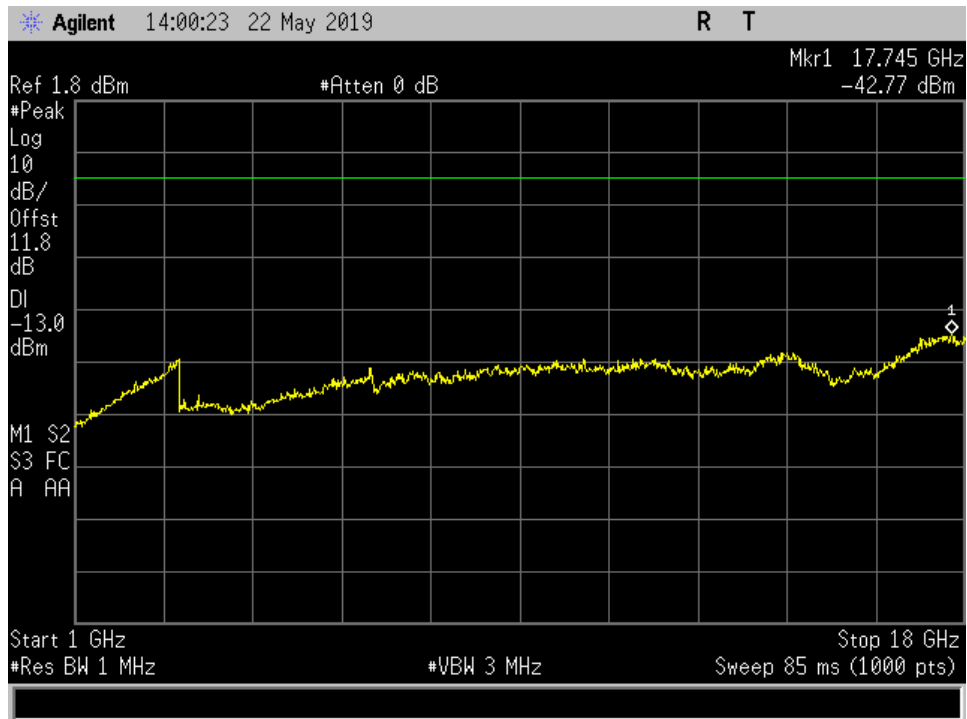

Radiated Spurious_DL_2110 - 2155 MHz_ 18 -23 GHz

Radiated Spurious_DL_2110 - 2155 MHz_30 - 1 GHz

Radiated Spurious_DL_728 - 746 MHz_1 -18 GHz

Radiated Spurious_DL_728 - 746 MHz_30 - 1 GHz

Radiated Spurious_DL_746 -757 MHz_1-18 GHz

Radiated Spurious_UL_776 - 787 MHz_1- 18 GHz

Radiated Spurious_UL_776 - 787 MHz_30 MHz- 1 GHz

Radiated Spurious_UL_824 - 849 MHz_1 - 18 GHz

Radiated Spurious_UL_824 - 849 MHz_30 MHz- 1 GHz

Common Ports

Radiated Spurious_DL_728 - 746 MHz_30 - 1000 MHz

Radiated Spurious_DL_746 - 757 MHz_1-18 GHz

Radiated Spurious_DL_746 - 757 MHz_30 - 1000 MHz

Radiated Spurious_DL_869 - 894 MHz_ 1-18 GHz

Radiated Spurious_DL_869 - 894 MHz_30 - 1000 MHz

Radiated Spurious_UL_698 - 716 MHz_ 1-18 GHz

Radiated Spurious_UL_698 - 716 MHz_30 - 1000 MHz

Radiated Spurious_UL_776 - 787 MHz_ 1 - 18 GHz

Radiated Spurious_UL_776 - 787 MHz_30 - 1000 MHz

Radiated Spurious_UL_824 - 849 MHz_ 1 - 18 GHz

Radiated Spurious_UL_824 - 849 MHz_30 - 1000 MHz