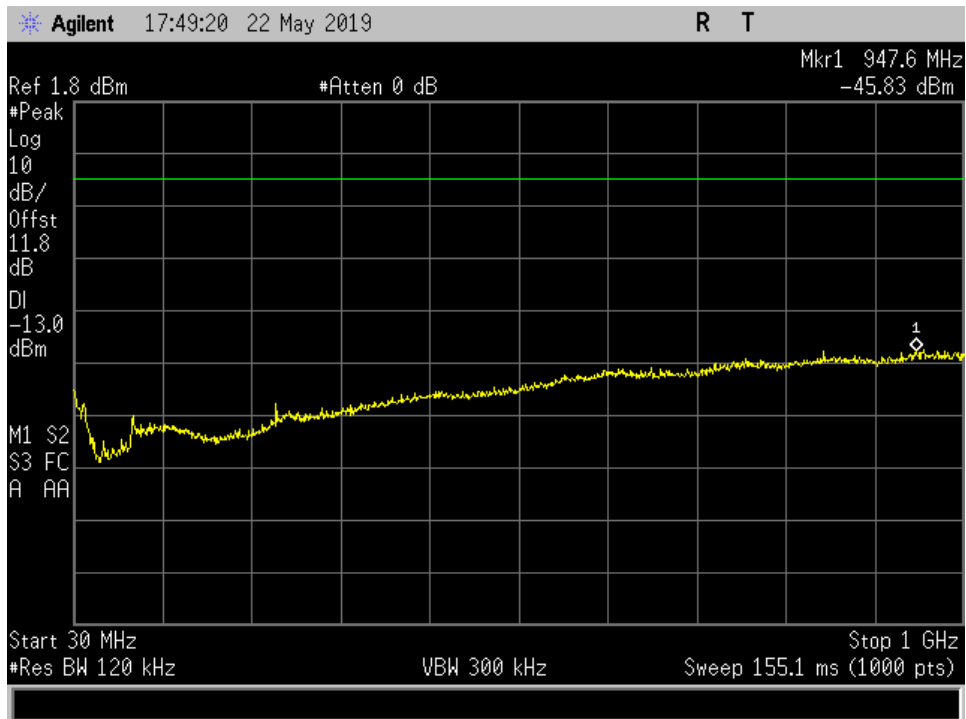

Annex J
(A)

Radiated Spurious Emissions
Wall Mounted Unit

Radiated Spurious_DL_1930 - 1995 MHz_ 1-18 GHz

Radiated Spurious_DL_1930 - 1995 MHz_ 18-23 GHz

Radiated Spurious_DL_1930 - 1995 MHz_30 - 1 GHz

Radiated Spurious_DL_2110 - 2155 MHz_1 - 18 GHz

Radiated Spurious_DL_2110 - 2155 MHz_ 18 -23 GHz

Radiated Spurious_DL_2110 - 2155 MHz_30 - 1 GHz

Radiated Spurious_DL_728 - 746 MHz_1 -18 GHz

Radiated Spurious_DL_728 - 746 MHz_30 - 1 GHz

Radiated Spurious_DL_746 -757 MHz_1-18 GHz

Radiated Spurious_DL_746 -757 MHz_30 - 1 GHz

Radiated Spurious_DL_869 -894 MHz_1 - 18 GHz

Radiated Spurious_DL_869 -894 MHz_30 - 1 GHz

Radiated Spurious_UL_1710 - 1755 MHz_ 1 - 18 GHz

Radiated Spurious_UL_1710 - 1755 MHz_ 30 MHz- 1 GHz

Radiated Spurious_UL_1850 - 1915 MHz_ 1-18 GHz

Radiated Spurious_UL_1850 - 1915 MHz_ 18 -23 GHz

Radiated Spurious_UL_1850 – 1915 MHz_ 30 MHz- 1 GHz

Radiated Spurious_UL_698 - 716 MHz_1 - 18 GHz

Radiated Spurious_UL_698 - 716 MHz_30 MHz- 1 GHz