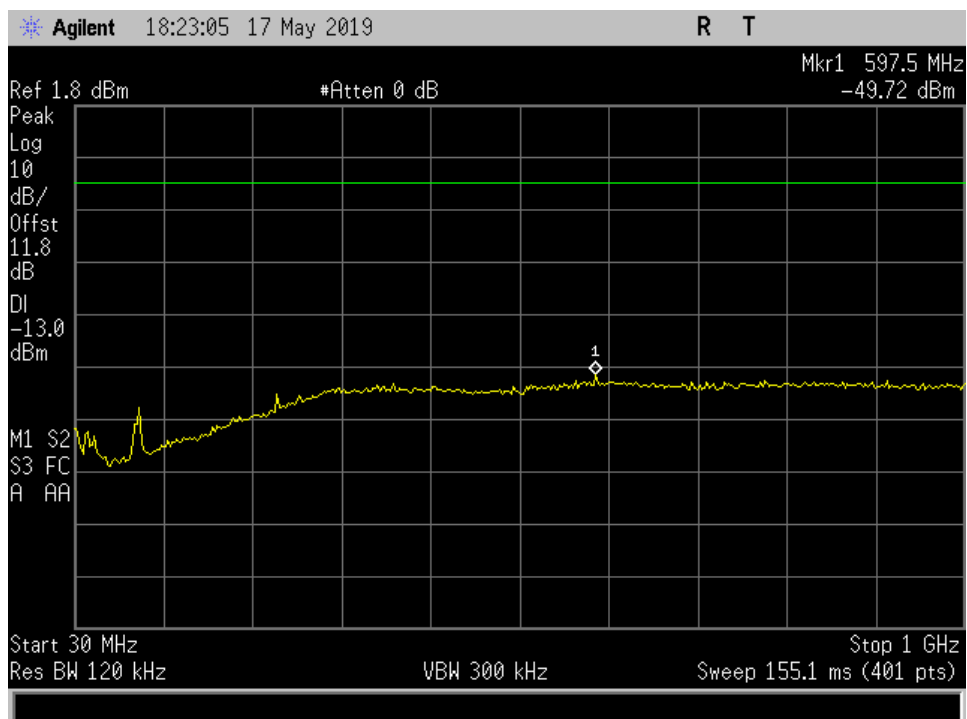

Radiated Spurious_DL_2110 - 2155 MHz_ 18 -23 GHz

Radiated Spurious_DL_2110 - 2155 MHz_30 - 1 GHz

Radiated Spurious_DL_728 - 746 MHz_1 -18 GHz

Radiated Spurious_DL_728 - 746 MHz_30 - 1 GHz

Radiated Spurious_DL_746 -757 MHz_1-18 GHz

Radiated Spurious_UL_776 - 787 MHz_1- 18 GHz

Radiated Spurious_UL_776 - 787 MHz_30 MHz- 1 GHz

Radiated Spurious_UL_824 - 849 MHz_1 - 18 GHz

Radiated Spurious_UL_824 - 849 MHz_30 MHz- 1 GHz

Common Ports

Radiated Spurious_DL_728 - 746 MHz_30 - 1000 MHz

Radiated Spurious_DL_746 - 757 MHz_1-18 GHz

Radiated Spurious_DL_746 - 757 MHz_30 - 1000 MHz

Radiated Spurious_DL_869 - 894 MHz_ 1-18 GHz

Radiated Spurious_DL_869 - 894 MHz_30 - 1000 MHz

Radiated Spurious_UL_698 - 716 MHz_ 1-18 GHz

Radiated Spurious_UL_698 - 716 MHz_30 - 1000 MHz

Radiated Spurious_UL_776 - 787 MHz_ 1 - 18 GHz

Radiated Spurious_UL_776 - 787 MHz_30 - 1000 MHz

Radiated Spurious_UL_824 - 849 MHz_ 1 - 18 GHz

Radiated Spurious_UL_824 - 849 MHz_30 - 1000 MHz