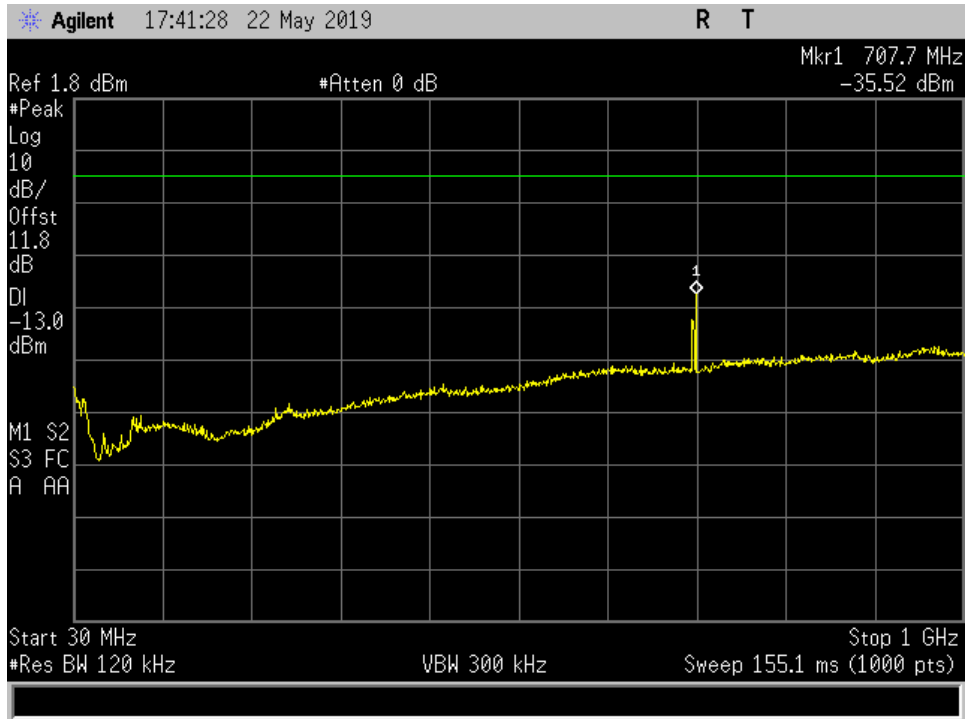

Radiated Spurious_DL_746 -757 MHz_30 - 1 GHz

Radiated Spurious_DL_869 -894 MHz_1 - 18 GHz

Radiated Spurious_DL_869 -894 MHz_30 - 1 GHz

Radiated Spurious_UL_1710 - 1755 MHz_ 1 - 18 GHz

Radiated Spurious_UL_1710 - 1755 MHz_ 30 MHz- 1 GHz

Radiated Spurious_UL_1850 - 1915 MHz_ 1-18 GHz

Radiated Spurious_UL_1850 - 1915 MHz_ 18 -23 GHz

Radiated Spurious_UL_1850 – 1915 MHz_ 30 MHz- 1 GHz

Radiated Spurious_UL_698 - 716 MHz_1 - 18 GHz

Radiated Spurious_UL_698 - 716 MHz_30 MHz- 1 GHz

Radiated Spurious_UL_776 - 787 MHz_1- 18 GHz

Radiated Spurious_UL_776 - 787 MHz_30 MHz- 1 GHz

Radiated Spurious_UL_824 - 849 MHz_1 - 18 GHz

Radiated Spurious_UL_824 - 849 MHz_30 MHz- 1 GHz

Common Ports

Radiated Spurious_DL_728 - 746 MHz_30 - 1000 MHz

Radiated Spurious_DL_746 - 757 MHz_1-18 GHz

Radiated Spurious_DL_746 - 757 MHz_30 - 1000 MHz

Radiated Spurious_DL_869 - 894 MHz_ 1-18 GHz

Radiated Spurious_DL_869 - 894 MHz_30 - 1000 MHz

Radiated Spurious_UL_698 - 716 MHz_ 1-18 GHz