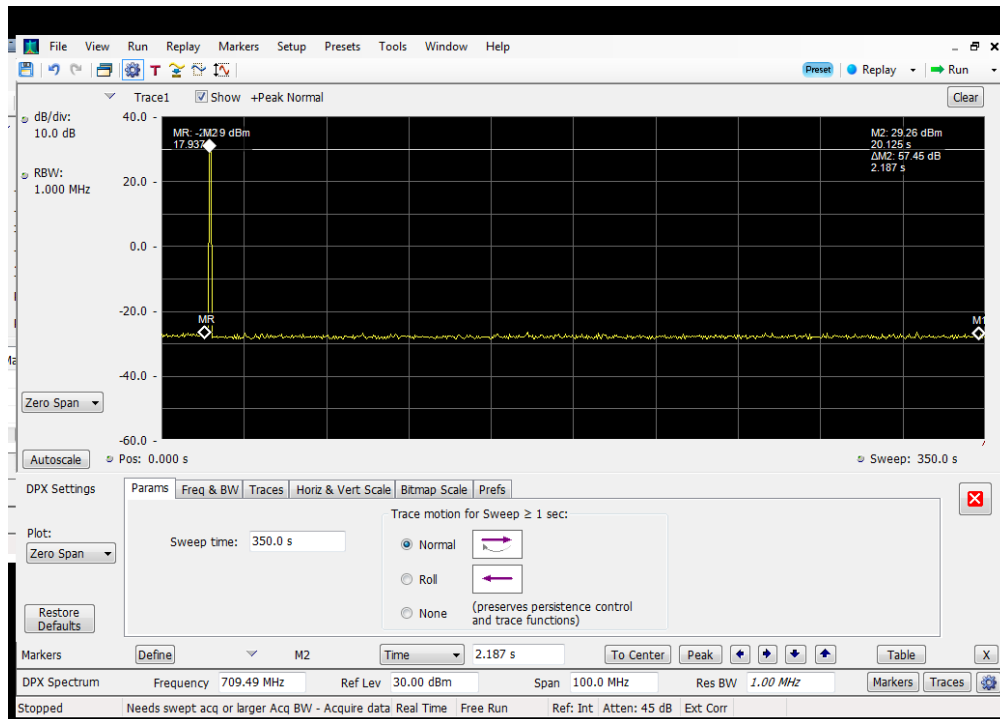

Restart Time_Uplink_776 - 787 MHz_ Common Donor Port 1

Restart Time_Uplink_824 - 849 MHz_Common Donor Port 1

Restart Time_Uplink_698 - 716 MHz_Common Donor Port 1

DetectionTime_Downlink_728-746 MHz_ Common Donor Port 1