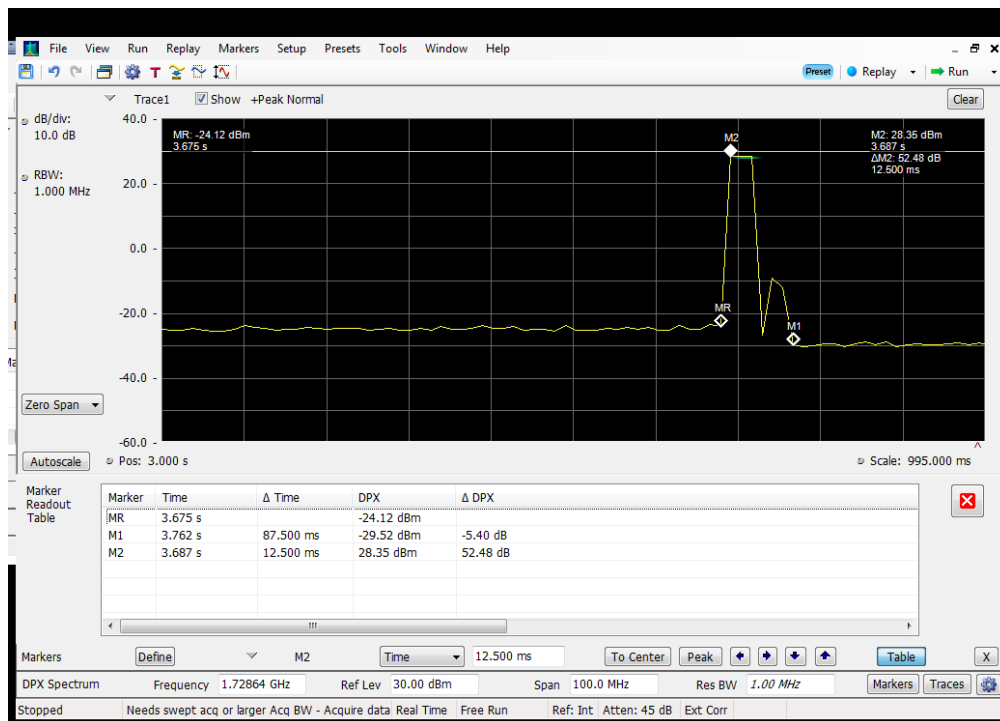

Annex I

Oscillation Detection and Restart time

Dedicated Ports

Detection Time_Uplink_1850 - 1915 MHz_Dedicated Donor Port 1

Detection Time_Uplink_1710 - 1755 MHz_Dedicated Donor Port 1

Detection Time Uplink 698 - 716 MHz Dedicated Donor Port 3

Detection Time Uplink 776 - 787 MHz Dedicated Donor Port 3

Detection Time_Uplink_824 - 849 MHz_Dedicated Donor Port 2

Detection Time_Downlink_1930-1995 MHz_Dedicated Donor Port 1

Detection Time_Downlink_2110-2155 MHz_Dedicated Donor Port 1

Detection Time_Downlink_728 - 746 MHz_ Dedicated Donor Port 3

Detection Time_Downlink_746-757 MHz_ Dedicated Donor Port 3

Detection Time_Downlink_869 - 894 MHz_ Dedicated Donor Port 2

Restart Time_Uplink_1710 - 1755 MHz_Dedicated Donor Port 1