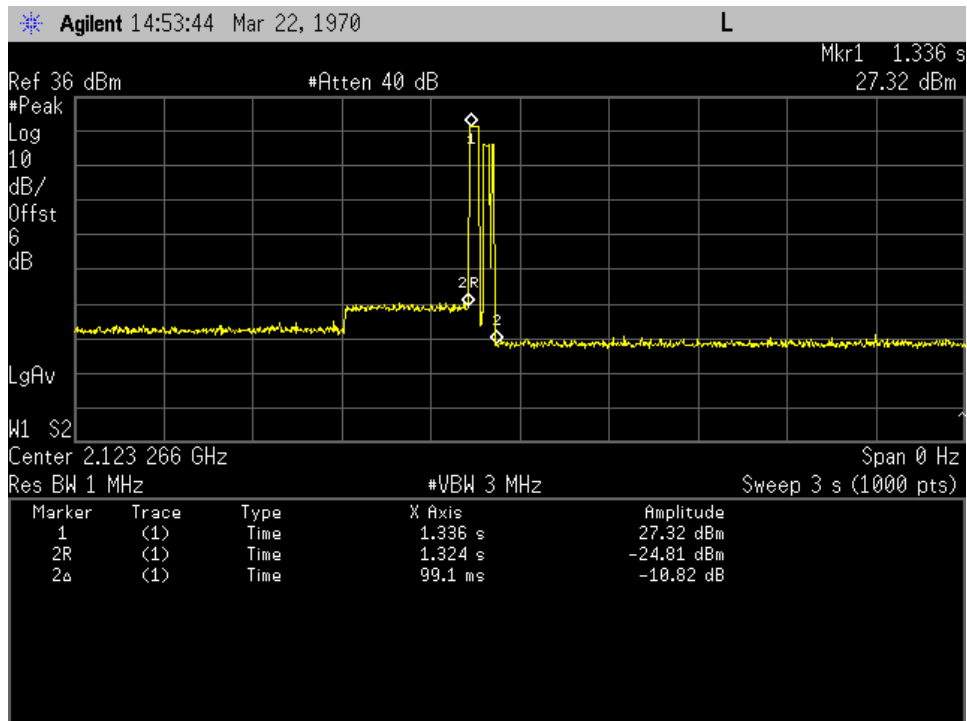

Annex I

Oscillation Detection and Restart time

Dedicated Ports

Detection Time_Uplink_1850 - 1915 MHz_Dedicated Donor Port 1

Detection Time_Uplink_1710 - 1755 MHz_Dedicated Donor Port 1

Detection Time Uplink 698 - 716 MHz Dedicated Donor Port 3

Detection Time Uplink 776 - 787 MHz Dedicated Donor Port 3

Detection Time_Uplink_824 - 849 MHz_Dedicated Donor Port 2

Detection Time_Downlink_1930-1995 MHz_Dedicated Donor Port 1

Detection Time_Downlink_2110-2155 MHz_Dedicated Donor Port 1

Detection Time_Downlink_728 - 746 MHz_ Dedicated Donor Port 3

Detection Time_Downlink_746-757 MHz_ Dedicated Donor Port 3

Detection Time_Downlink_869 - 894 MHz_ Dedicated Donor Port 2

Restart Time_Uplink_1710 - 1755 MHz_Dedicated Donor Port 1

Restart Time_Uplink_1850 - 1915 MHz_Dedicated Donor Port 1

Restart Time_Uplink_698 - 716 MHz_ Dedicated Donor Port 3

Restart Time_Uplink_776 - 787 MHz_ Dedicated Donor Port 3

Restart Time_Uplink_824 - 849 MHz_ Dedicated Donor Port 2