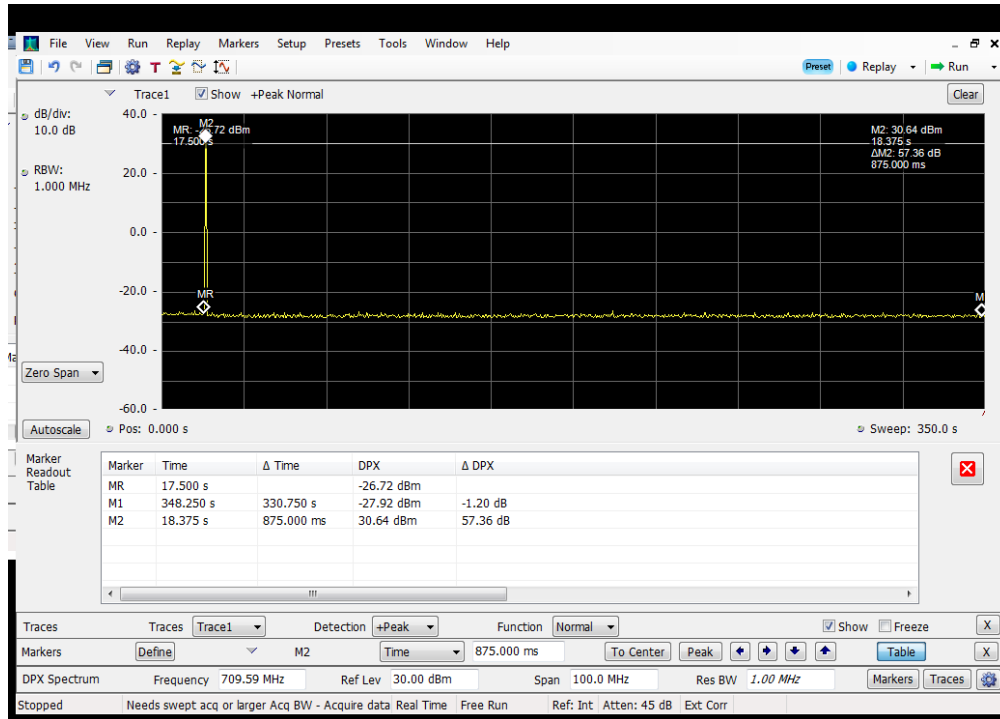

Detection Time_Downlink_728 - 746 MHz_ Dedicated Donor Port 3

Detection Time_Downlink_746-757 MHz_ Dedicated Donor Port 3

Detection Time_Downlink_869 - 894 MHz_ Dedicated Donor Port 2

Restart Time_Uplink_1710 - 1755 MHz_Dedicated Donor Port 1

Restart Time_Uplink_1850 - 1915 MHz_Dedicated Donor Port 1

Restart Time_Uplink_698 - 716 MHz_ Dedicated Donor Port 3

Restart Time_Uplink_776 - 787 MHz_ Dedicated Donor Port 3

Restart Time_Uplink_824 - 849 MHz_ Dedicated Donor Port 2