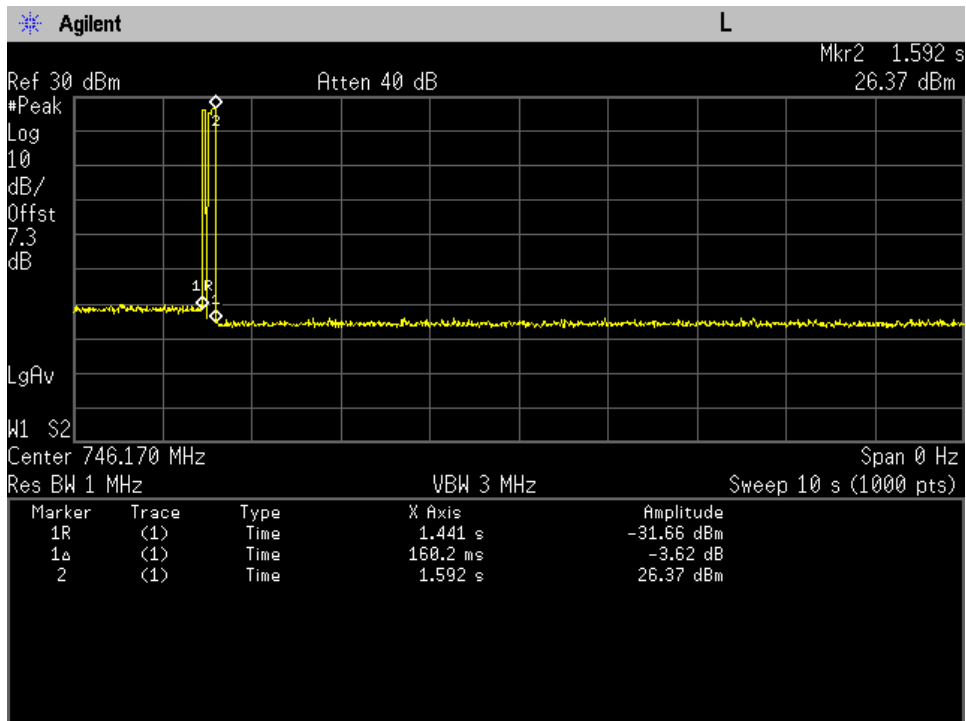

Detection Time Uplink 776 - 787 MHz Dedicated Donor Port 3

Detection Time_Uplink_824 - 849 MHz_Dedicated Donor Port 2

Detection Time_Downlink_1930-1995 MHz_Dedicated Donor Port 1

Detection Time_Downlink_2110-2155 MHz_Dedicated Donor Port 1

Detection Time_Downlink_728 - 746 MHz_ Dedicated Donor Port 3

Detection Time_Downlink_746-757 MHz_ Dedicated Donor Port 3

Detection Time_Downlink_869 - 894 MHz_ Dedicated Donor Port 2

Restart Time_Uplink_1710 - 1755 MHz_Dedicated Donor Port 1