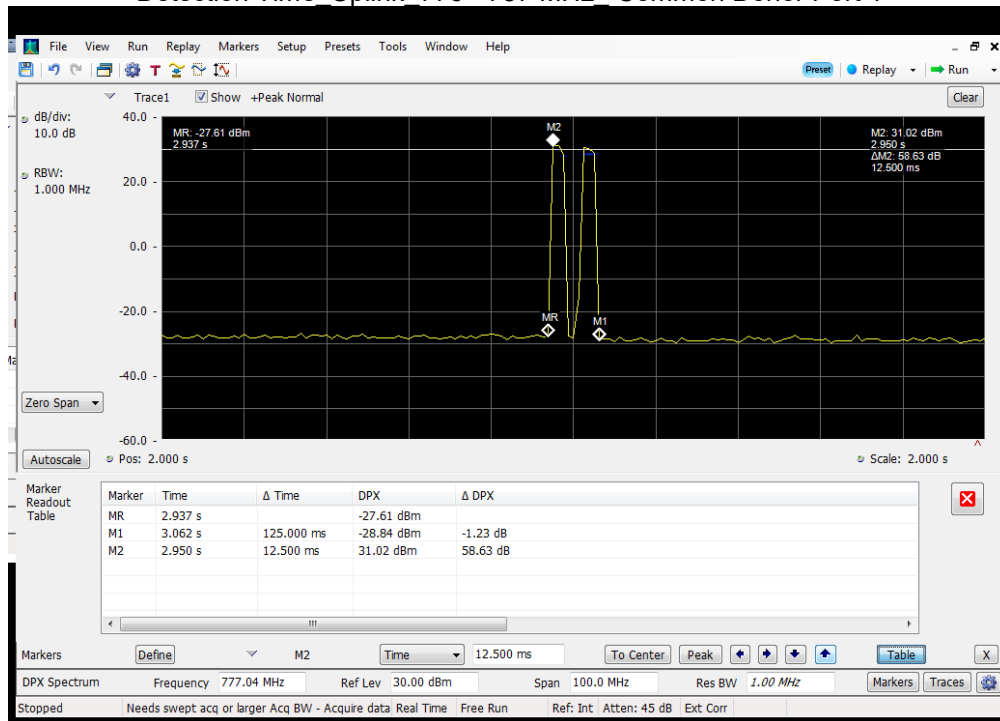

Restart Time_Downlink_1930-1995 MHz_ Dedicated Donor Port 1

Restart Time_Downlink_2110-2155 MHz_ Dedicated Donor Port 1

Restart Time_Downlink_728 - 746 MHz_ Dedicated Donor Port 3

Restart Time_Downlink_746-757 MHz_ Dedicated Donor Port 3

Restart Time_Downlink_869 - 894 MHz_ Dedicated Donor Port 2

Common Ports Detection Time Uplink 776 - 787 MHz Common Donor Port 1

Detection Time_Uplink_824 - 849 MHz_ Common Donor Port 1

Detection Time_Uplink_698 - 716 MHz_ Common Donor Port 1