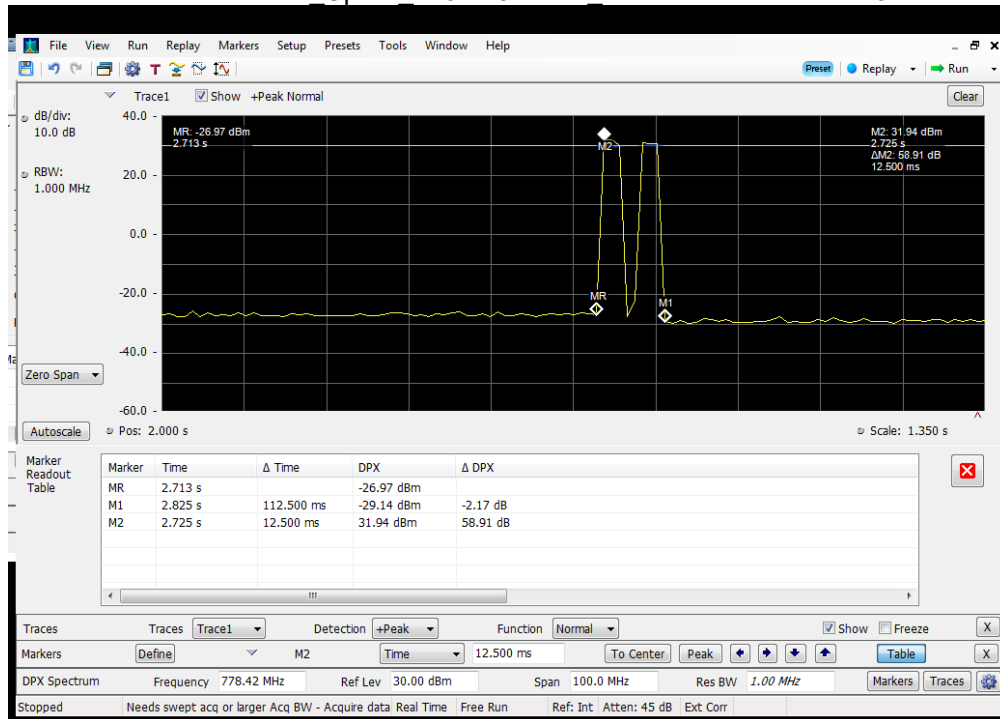

Annex I

Oscillation Detection and Restart time

Dedicated Ports

Detection Time_Uplink_1850 - 1915 MHz_Dedicated Donor Port 1

Detection Time_Uplink_1710 - 1755 MHz_Dedicated Donor Port 1

Detection Time Uplink 698 - 716 MHz Dedicated Donor Port 3

Detection Time Uplink 776 - 787 MHz Dedicated Donor Port 3

Detection Time_Uplink_824 - 849 MHz_Dedicated Donor Port 2

Detection Time_Downlink_1930-1995 MHz_Dedicated Donor Port 1

Detection Time_Downlink_2110-2155 MHz_Dedicated Donor Port 1