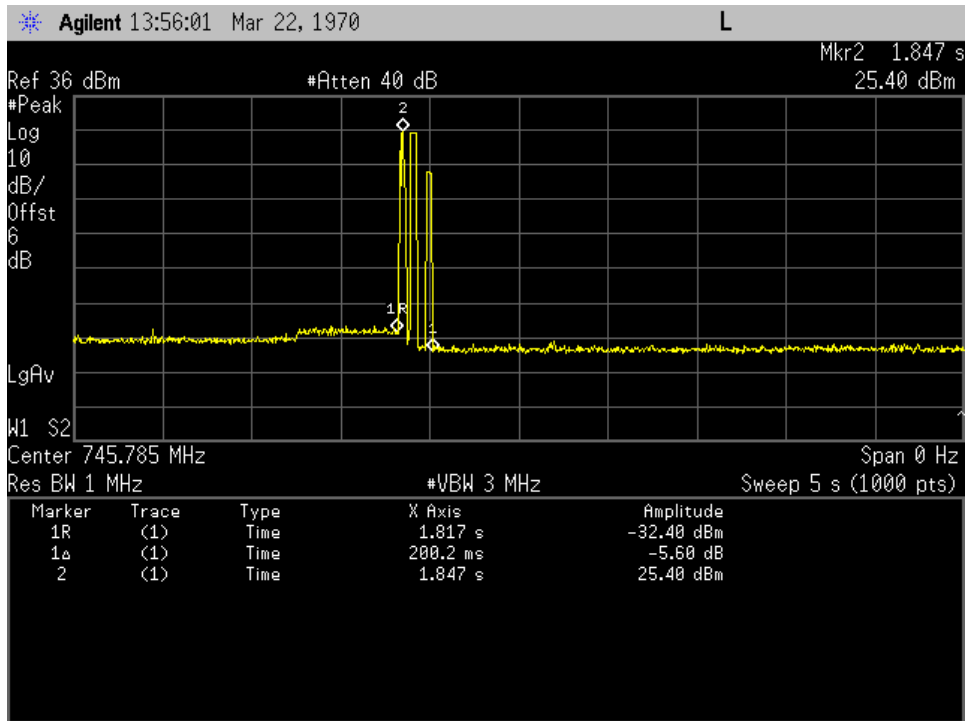

Detection Time Uplink 776 - 787 MHz Dedicated Donor Port 3

Detection Time_Uplink_824 - 849 MHz_Dedicated Donor Port 2

Detection Time_Downlink_1930-1995 MHz_Dedicated Donor Port 1

Detection Time_Downlink_2110-2155 MHz_Dedicated Donor Port 1

Detection Time_Downlink_728 - 746 MHz_ Dedicated Donor Port 3

Detection Time_Downlink_746-757 MHz_ Dedicated Donor Port 3

Detection Time_Downlink_869 - 894 MHz_ Dedicated Donor Port 2

Restart Time_Uplink_1710 - 1755 MHz_Dedicated Donor Port 1