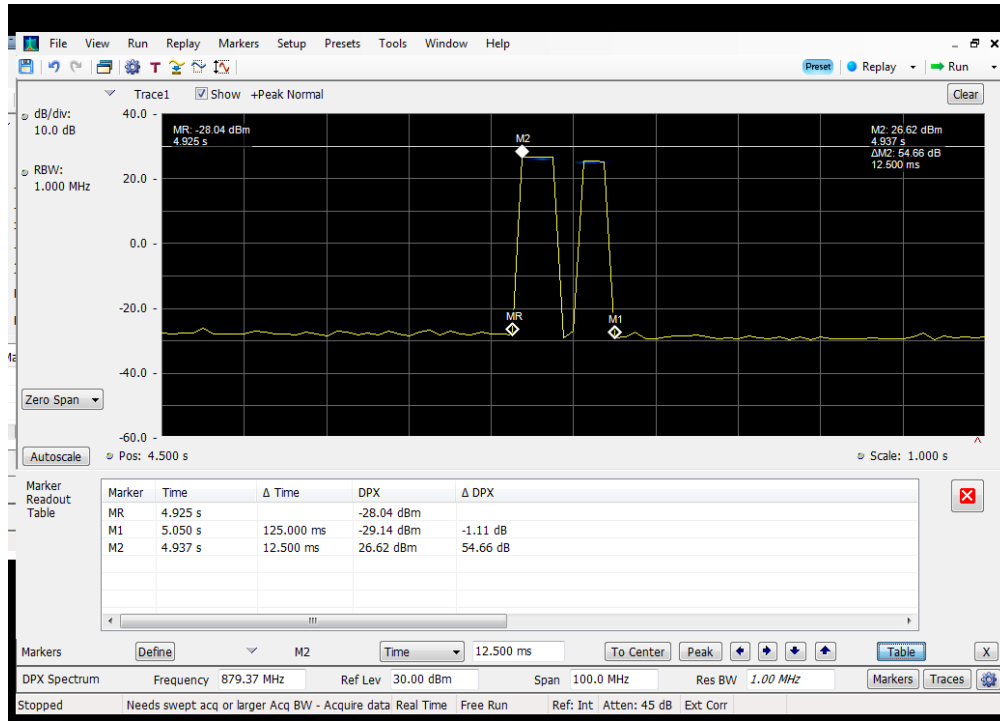

DetectionTime_Downlink_869 - 894_ Common Donor Port 1