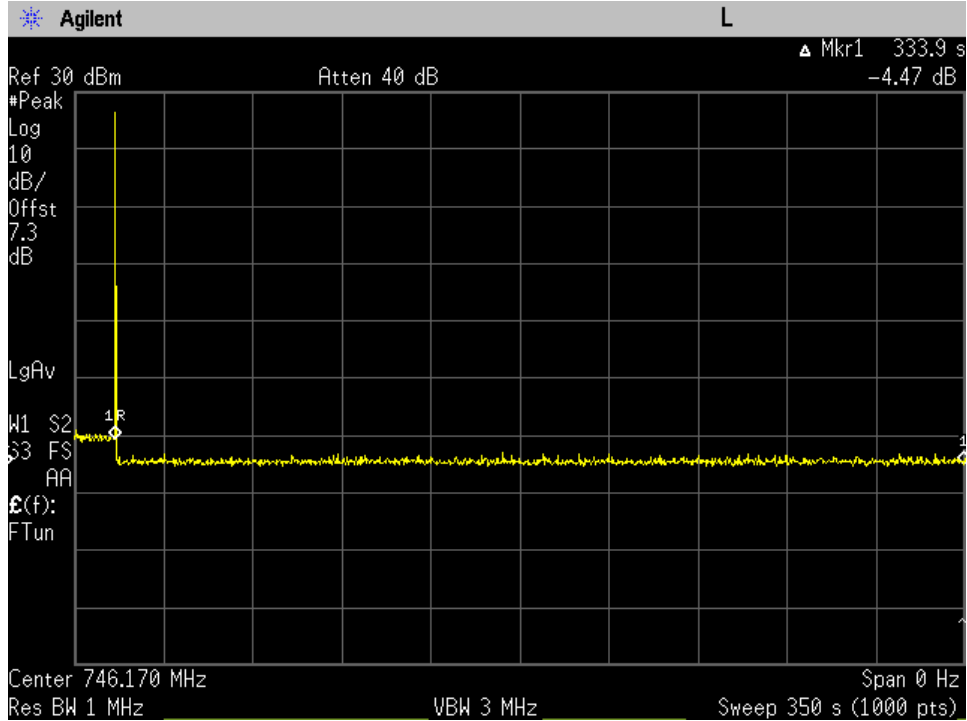

Restart Time_Downlink_1930-1995 MHz_ Dedicated Donor Port 1

Restart Time_Downlink_2110-2155 MHz_ Dedicated Donor Port 1

Restart Time_Downlink_728 - 746 MHz_ Dedicated Donor Port 3

Restart Time_Downlink_746-757 MHz_ Dedicated Donor Port 3