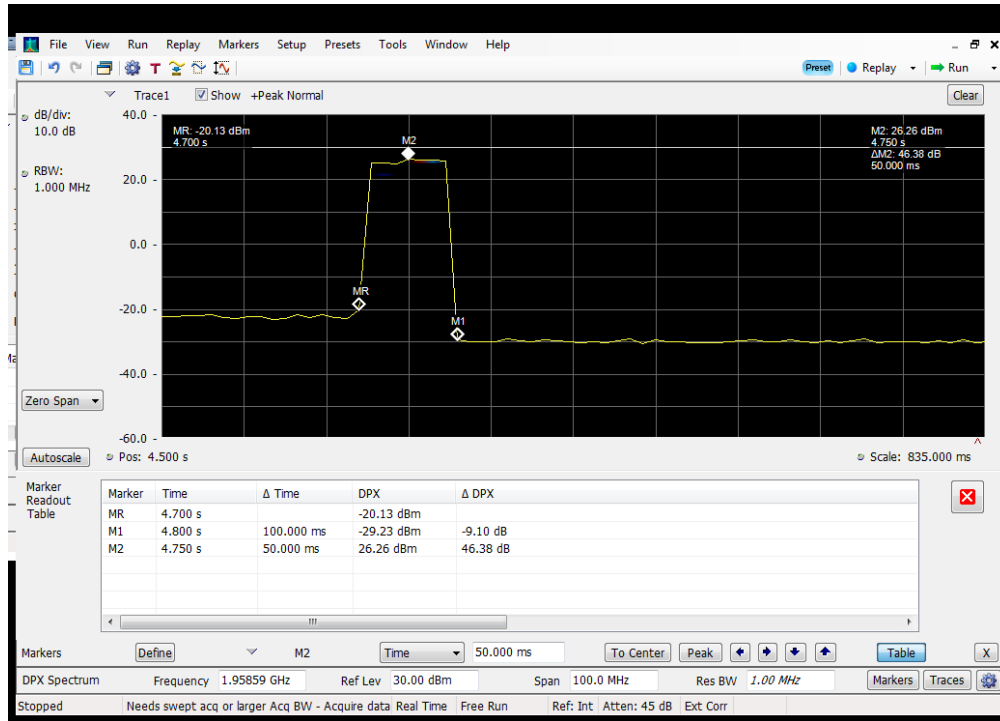

Detection Time Uplink 776 - 787 MHz Dedicated Donor Port 3

Detection Time_Uplink_824 - 849 MHz_Dedicated Donor Port 2

Detection Time_Downlink_1930-1995 MHz_Dedicated Donor Port 1

Detection Time_Downlink_2110-2155 MHz_Dedicated Donor Port 1

Detection Time_Downlink_728 - 746 MHz_ Dedicated Donor Port 3

Detection Time_Downlink_746-757 MHz_ Dedicated Donor Port 3

Detection Time_Downlink_869 - 894 MHz_ Dedicated Donor Port 2

Restart Time_Uplink_1710 - 1755 MHz_Dedicated Donor Port 1