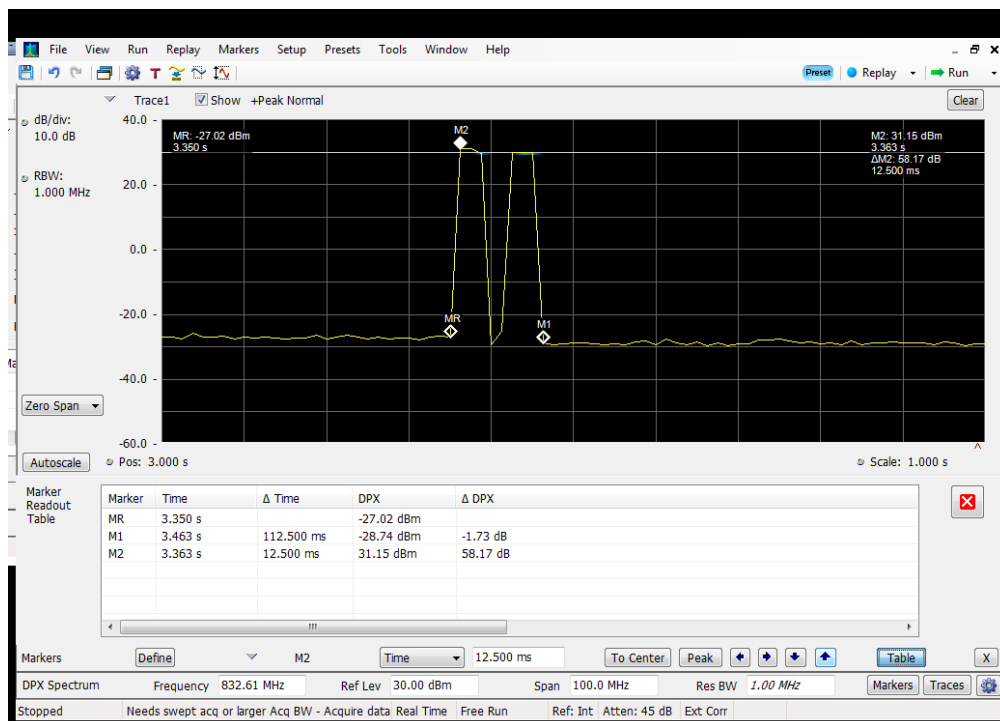

Restart Time_Downlink_869 - 894 MHz_ Dedicated Donor Port 2

Common Ports Detection Time Uplink 776 - 787 MHz Common Donor Port 1

Detection Time_Uplink_824 - 849 MHz_ Common Donor Port 1

Detection Time_Uplink_698 - 716 MHz_ Common Donor Port 1