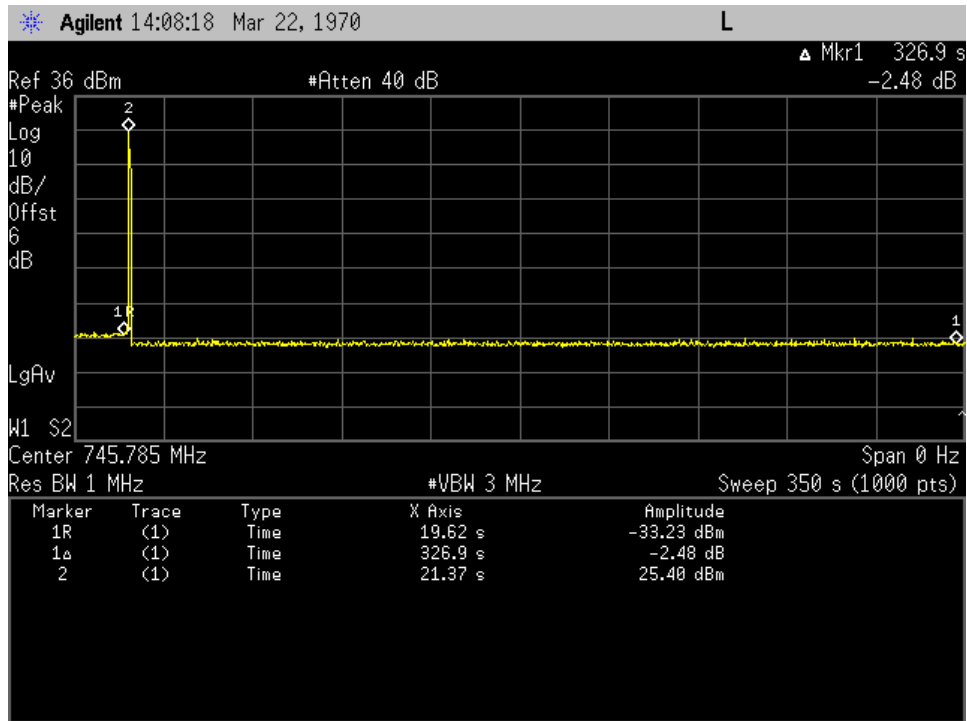

Restart Time_Downlink_1930-1995 MHz_ Dedicated Donor Port 1

Restart Time_Downlink_2110-2155 MHz_ Dedicated Donor Port 1

Restart Time_Downlink_728 - 746 MHz_ Dedicated Donor Port 3

Restart Time_Downlink_746-757 MHz_ Dedicated Donor Port 3

Restart Time_Downlink_869 - 894 MHz_ Dedicated Donor Port 2

Common Ports Detection Time Uplink 776 - 787 MHz Common Donor Port 1

Detection Time_Uplink_824 - 849 MHz_ Common Donor Port 1

Detection Time_Uplink_698 - 716 MHz_ Common Donor Port 1