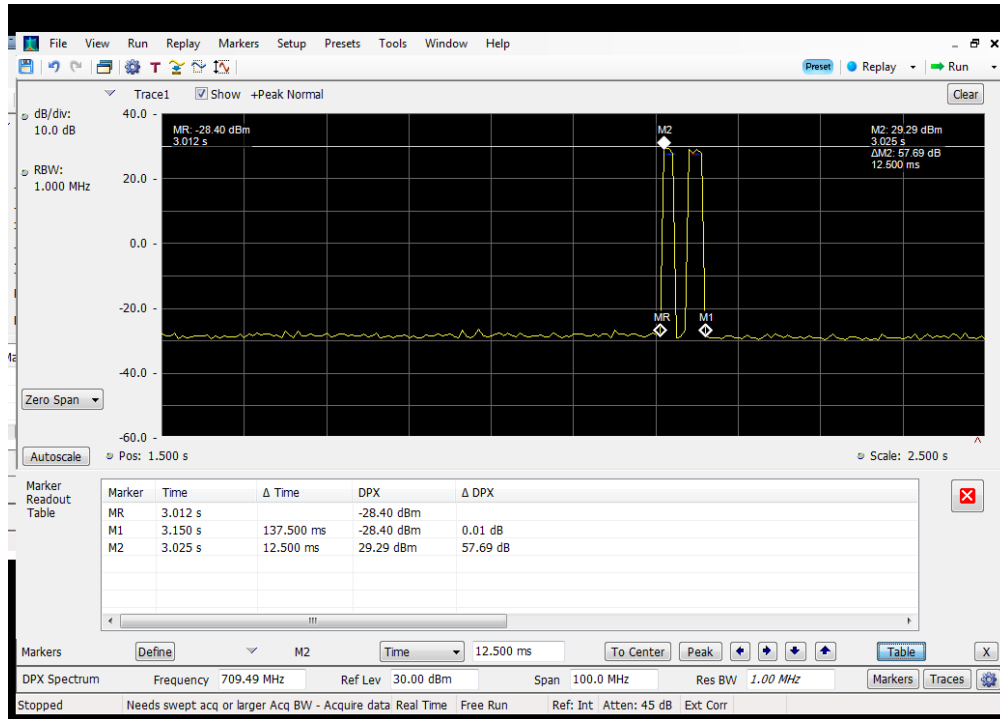

Restart Time_Downlink_869 - 894 MHz_ Dedicated Donor Port 2

Common Ports Detection Time Uplink 776 - 787 MHz Common Donor Port 1

Detection Time_Uplink_824 - 849 MHz_ Common Donor Port 1

Detection Time_Uplink_698 - 716 MHz_ Common Donor Port 1