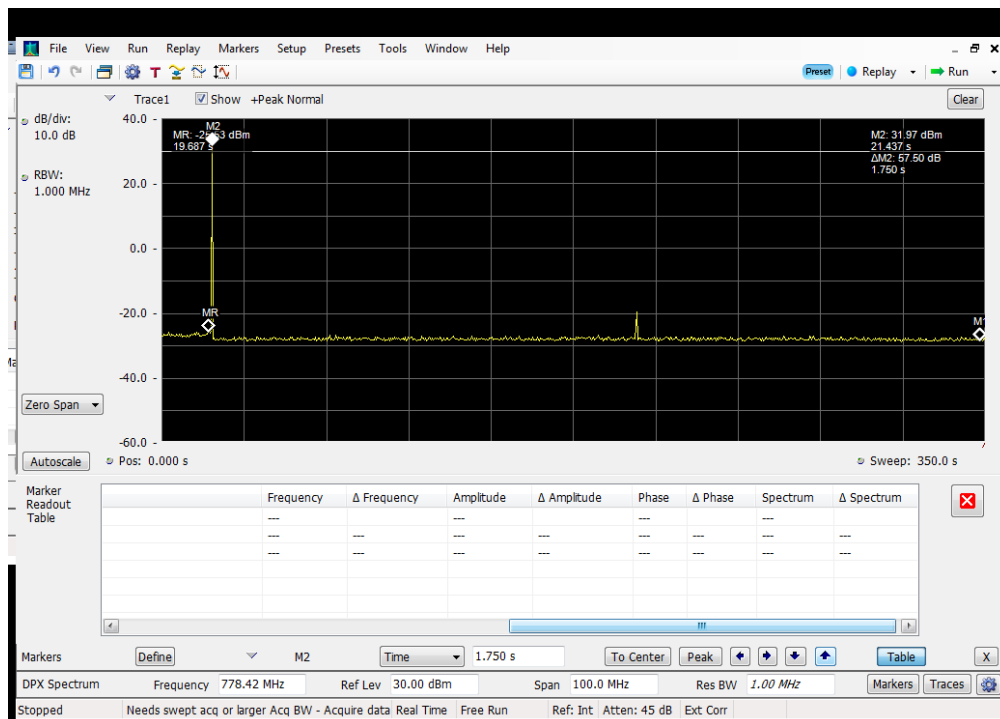

Restart Time_Uplink_1850 - 1915 MHz_Dedicated Donor Port 1

Restart Time_Uplink_698 - 716 MHz_ Dedicated Donor Port 3

Restart Time_Uplink_776 - 787 MHz_ Dedicated Donor Port 3

Restart Time_Uplink_824 - 849 MHz_ Dedicated Donor Port 2

Restart Time_Downlink_1930-1995 MHz_ Dedicated Donor Port 1

Restart Time_Downlink_2110-2155 MHz_ Dedicated Donor Port 1

Restart Time_Downlink_728 - 746 MHz_ Dedicated Donor Port 3

Restart Time_Downlink_746-757 MHz_ Dedicated Donor Port 3