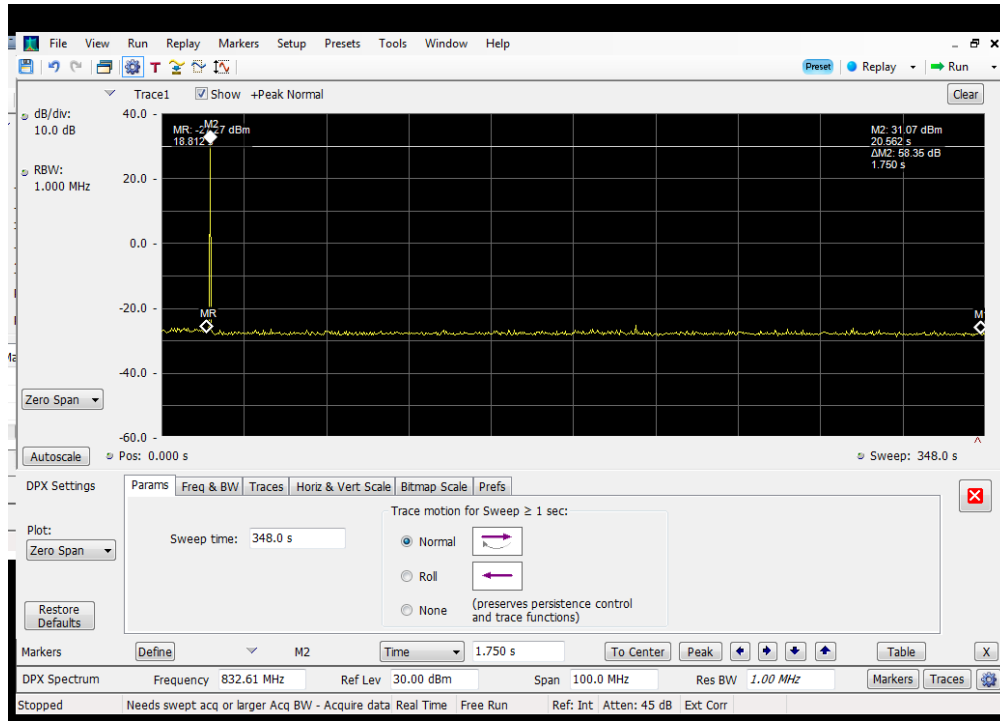

Restart Time_Uplink_824 - 849 MHz_Common Donor Port 1