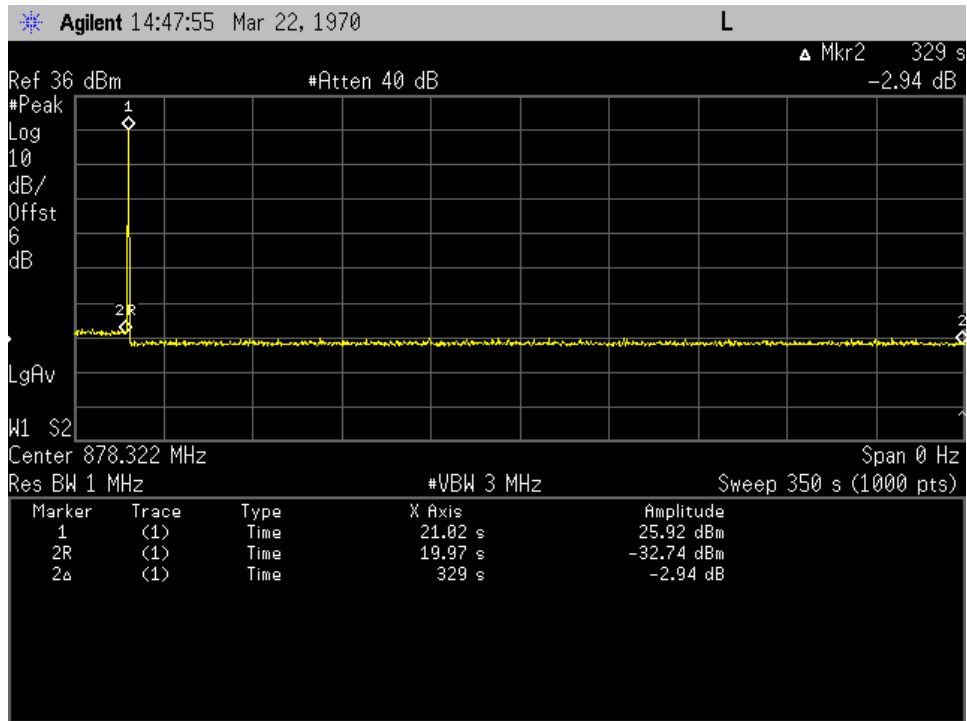

Restart Time_Downlink_1930-1995 MHz_ Dedicated Donor Port 1

Restart Time_Downlink_2110-2155 MHz_ Dedicated Donor Port 1

Restart Time_Downlink_728 - 746 MHz_ Dedicated Donor Port 3

Restart Time_Downlink_746-757 MHz_ Dedicated Donor Port 3

Restart Time_Downlink_869 - 894 MHz_ Dedicated Donor Port 2

Common Ports Detection Time Uplink 776 - 787 MHz Common Donor Port 1

Detection Time_Uplink_824 - 849 MHz_ Common Donor Port 1

Detection Time_Uplink_698 - 716 MHz_ Common Donor Port 1