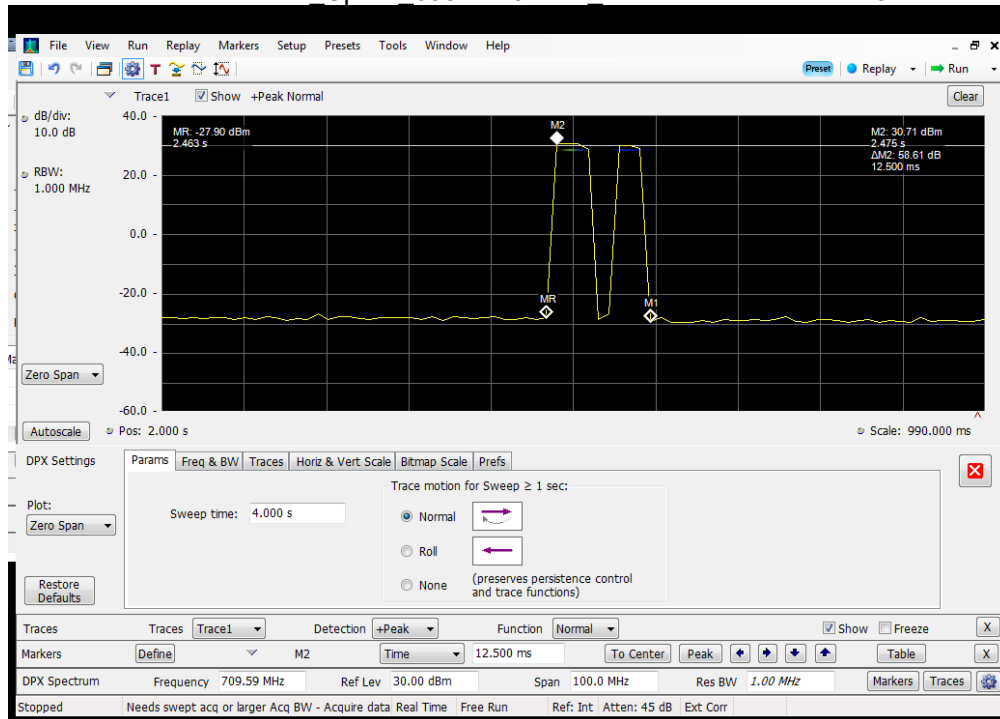

Annex I

Oscillation Detection and Restart time

Dedicated Ports

Detection Time_Uplink_1850 - 1915 MHz_Dedicated Donor Port 1

Detection Time_Uplink_1710 - 1755 MHz_Dedicated Donor Port 1

Detection Time Uplink 698 - 716 MHz Dedicated Donor Port 3

Detection Time Uplink 776 - 787 MHz Dedicated Donor Port 3

Detection Time_Uplink_824 - 849 MHz_Dedicated Donor Port 2

Detection Time_Downlink_1930-1995 MHz_Dedicated Donor Port 1

Detection Time_Downlink_2110-2155 MHz_Dedicated Donor Port 1