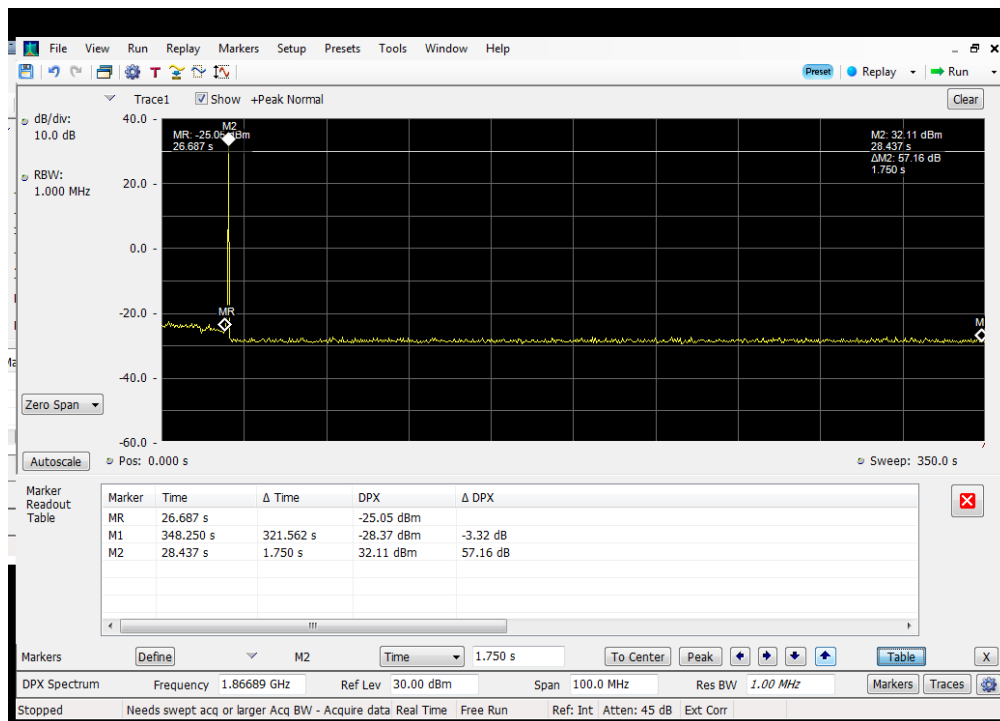

Detection Time Uplink 776 - 787 MHz Dedicated Donor Port 3

Detection Time_Uplink_824 - 849 MHz_Dedicated Donor Port 2

Detection Time_Downlink_1930-1995 MHz_Dedicated Donor Port 1

Detection Time_Downlink_2110-2155 MHz_Dedicated Donor Port 1

Detection Time_Downlink_728 - 746 MHz_ Dedicated Donor Port 3

Detection Time_Downlink_746-757 MHz_ Dedicated Donor Port 3

Detection Time_Downlink_869 - 894 MHz_ Dedicated Donor Port 2

Restart Time_Uplink_1710 - 1755 MHz_Dedicated Donor Port 1

Restart Time_Uplink_1850 - 1915 MHz_Dedicated Donor Port 1

Restart Time_Uplink_698 - 716 MHz_ Dedicated Donor Port 3

Restart Time_Uplink_776 - 787 MHz_ Dedicated Donor Port 3

Restart Time_Uplink_824 - 849 MHz_ Dedicated Donor Port 2