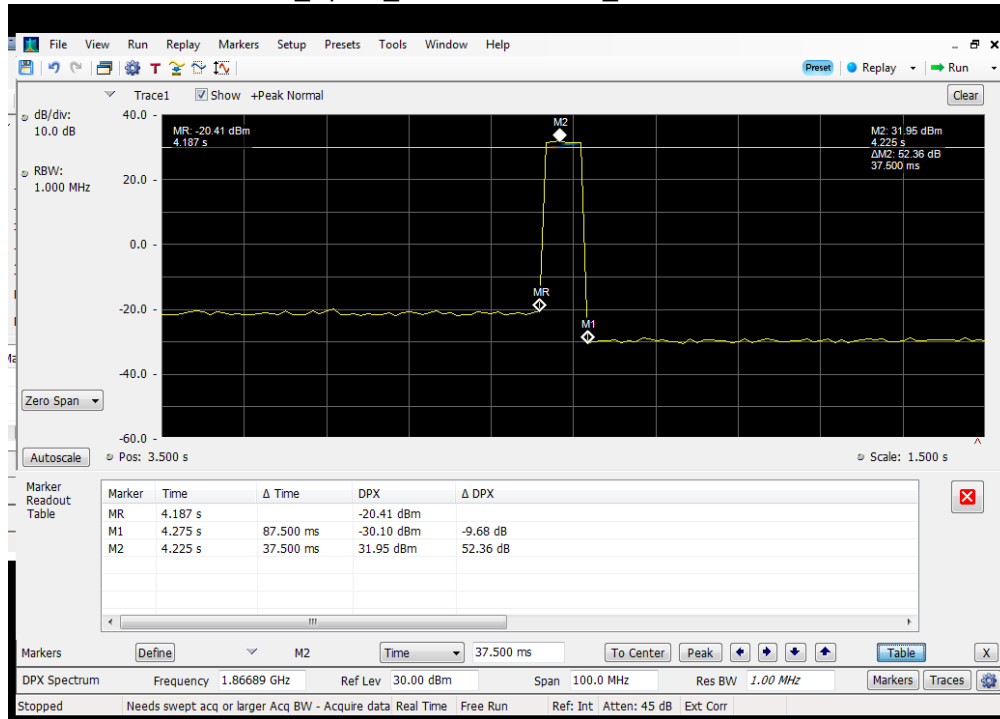

Annex I

Oscillation Detection and Restart time

Dedicated Ports

Detection Time_Uplink_1850 - 1915 MHz_Dedicated Donor Port 1

Detection Time_Uplink_1710 - 1755 MHz_Dedicated Donor Port 1

Detection Time Uplink 698 - 716 MHz Dedicated Donor Port 3

Detection Time Uplink 776 - 787 MHz Dedicated Donor Port 3

Detection Time_Uplink_824 - 849 MHz_Dedicated Donor Port 2

Detection Time_Downlink_1930-1995 MHz_Dedicated Donor Port 1

Detection Time_Downlink_2110-2155 MHz_Dedicated Donor Port 1

Detection Time_Downlink_728 - 746 MHz_ Dedicated Donor Port 3

Detection Time_Downlink_746-757 MHz_ Dedicated Donor Port 3

Detection Time_Downlink_869 - 894 MHz_ Dedicated Donor Port 2

Restart Time_Uplink_1710 - 1755 MHz_Dedicated Donor Port 1