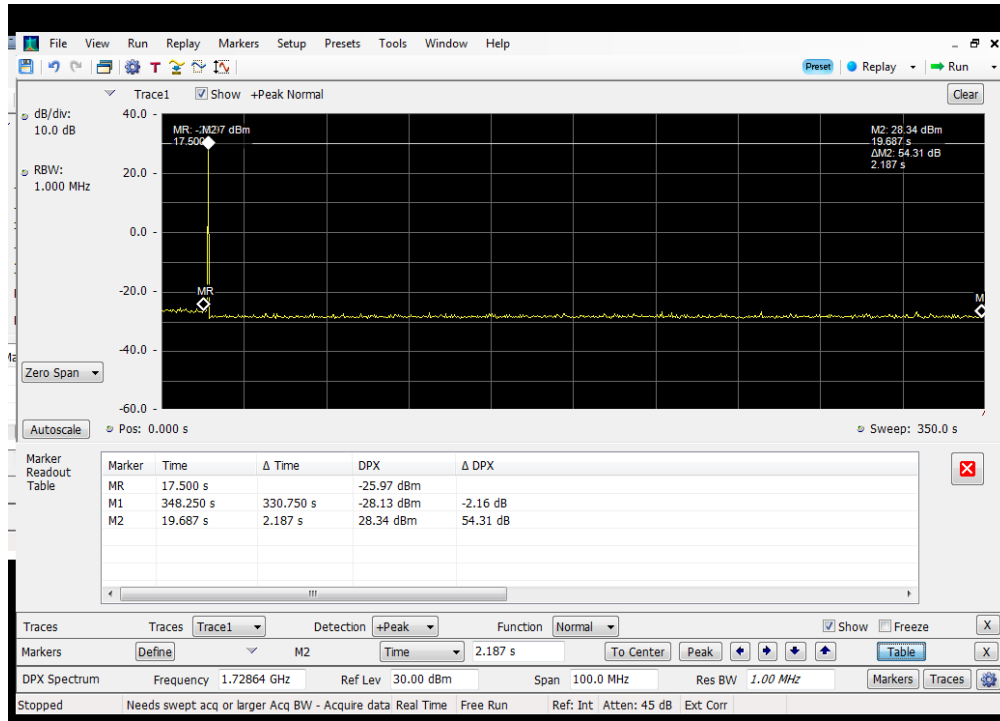

Detection Time_Downlink_728 - 746 MHz_ Dedicated Donor Port 3

Detection Time_Downlink_746-757 MHz_ Dedicated Donor Port 3

Detection Time_Downlink_869 - 894 MHz_ Dedicated Donor Port 2

Restart Time_Uplink_1710 - 1755 MHz_Dedicated Donor Port 1

Restart Time_Uplink_1850 - 1915 MHz_Dedicated Donor Port 1

Restart Time_Uplink_698 - 716 MHz_ Dedicated Donor Port 3

Restart Time_Uplink_776 - 787 MHz_ Dedicated Donor Port 3

Restart Time_Uplink_824 - 849 MHz_ Dedicated Donor Port 2