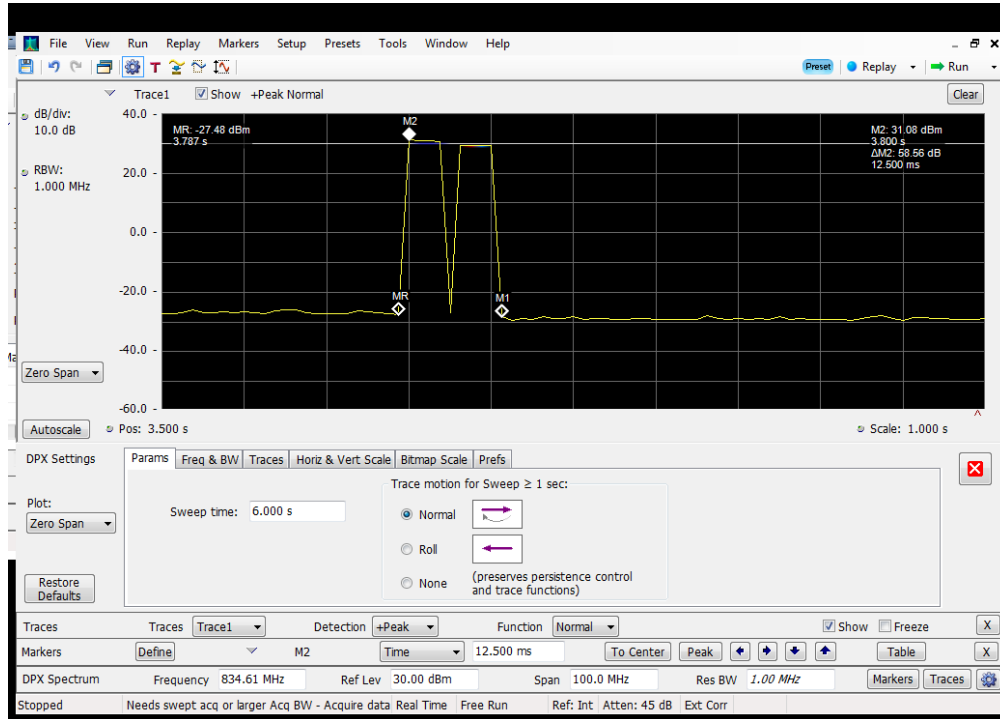

Annex I

Oscillation Detection and Restart time

Dedicated Ports

Detection Time_Uplink_1850 - 1915 MHz_Dedicated Donor Port 1

Detection Time_Uplink_1710 - 1755 MHz_Dedicated Donor Port 1

Detection Time Uplink 698 - 716 MHz Dedicated Donor Port 3

Detection Time Uplink 776 - 787 MHz Dedicated Donor Port 3

Detection Time_Uplink_824 - 849 MHz_Dedicated Donor Port 2

Detection Time_Downlink_1930-1995 MHz_Dedicated Donor Port 1

Detection Time_Downlink_2110-2155 MHz_Dedicated Donor Port 1