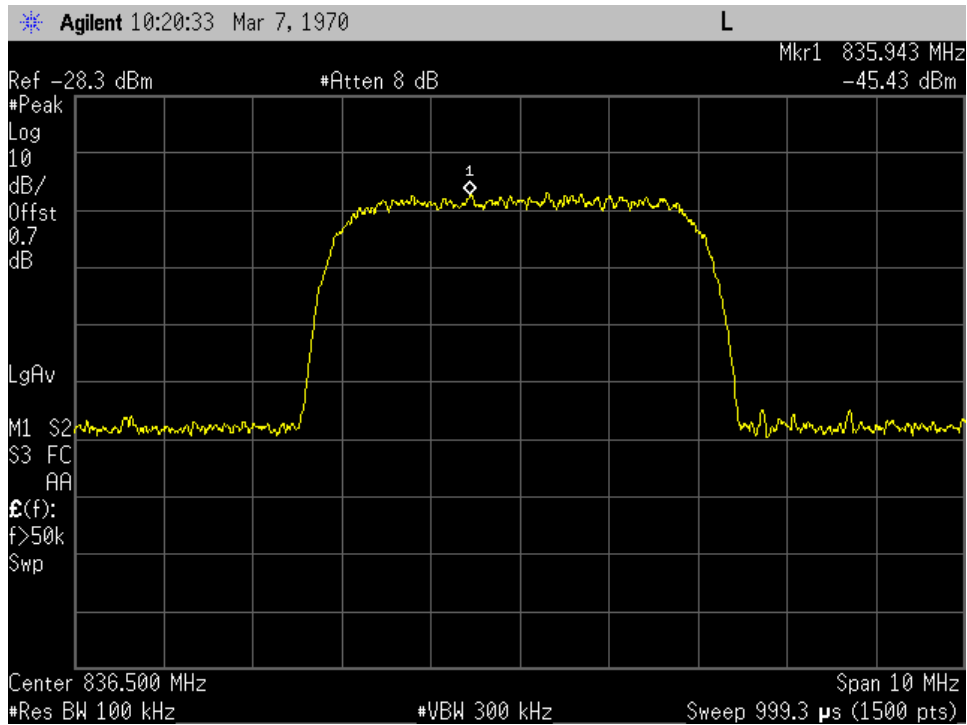

OCC BW_WCDMA_UL Input_836.5 MHz