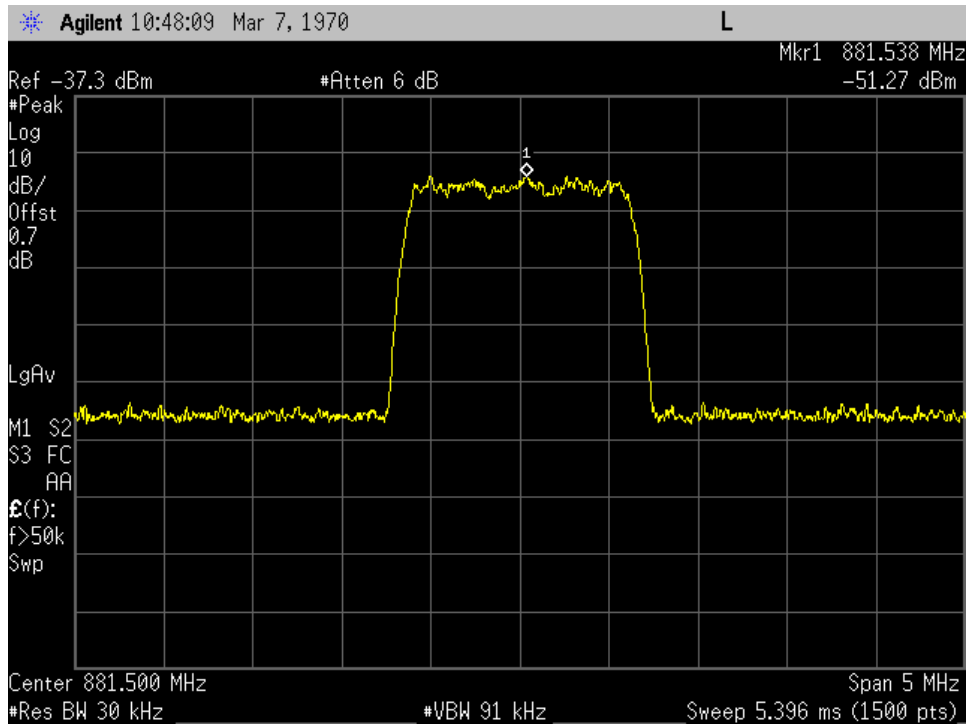

### OCC BW\_CDMA\_DL Input\_1962.5 MHz

### OCC BW\_CDMA\_DL Input\_2132.5 MHz

OCC BW\_CDMA\_DL Input\_737 MHz

OCC BW\_CDMA\_DL Input\_751.5 MHz

### OCC BW\_CDMA\_DL Input\_881.5 MHz