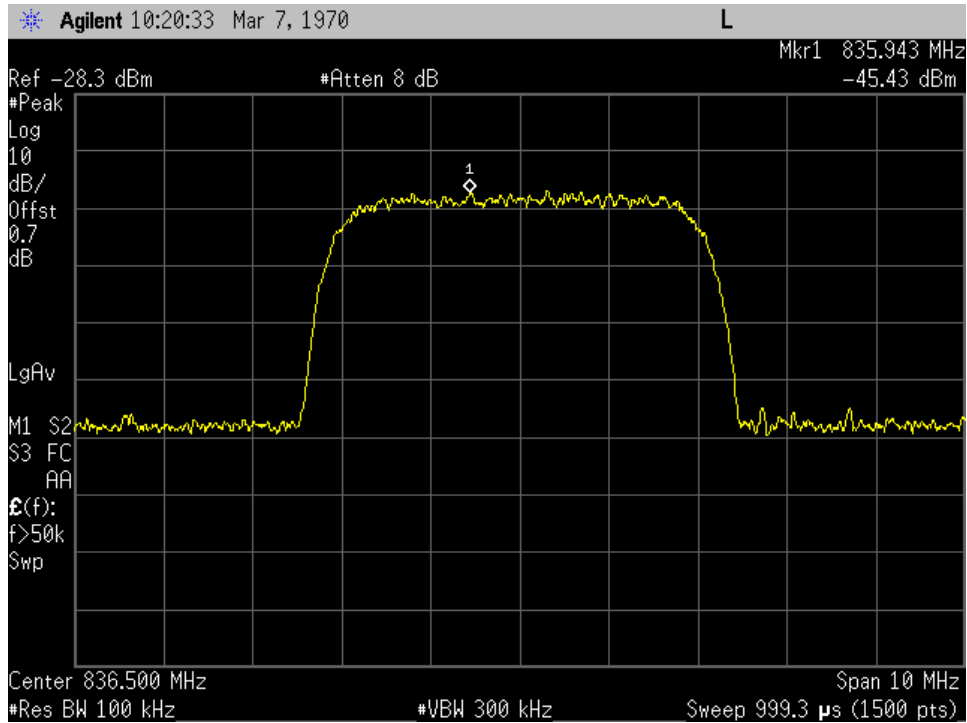

OCC BW_WCDMA_UL Input_836.5 MHz