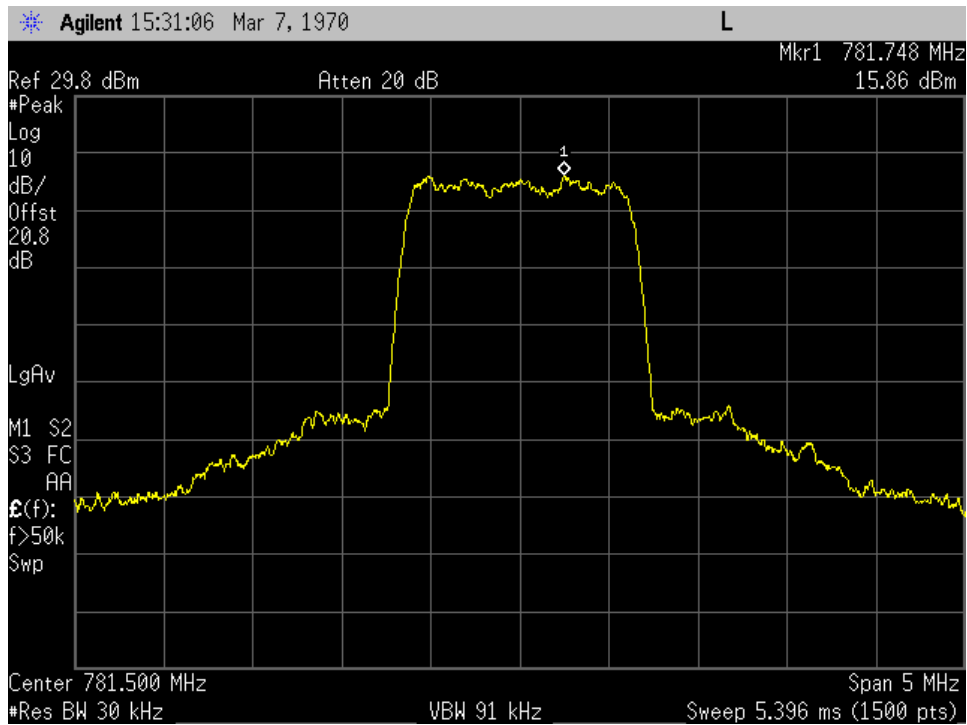

OCC BW_CDMA_UL Output_781.5 MHz