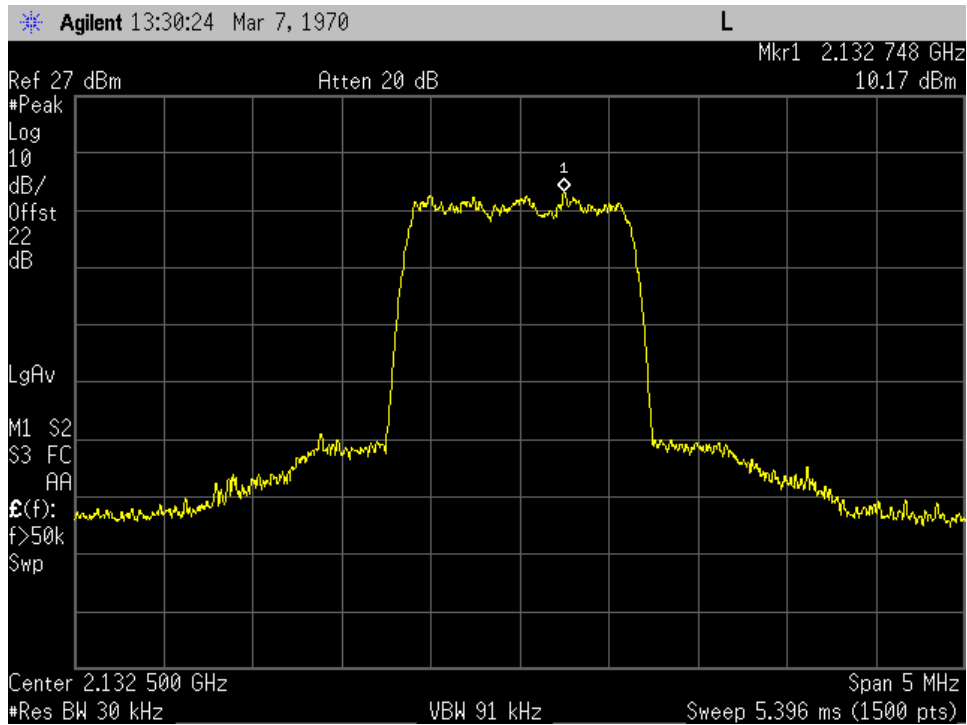

OCC BW_CDMA_DL Output_2132.5 MHz