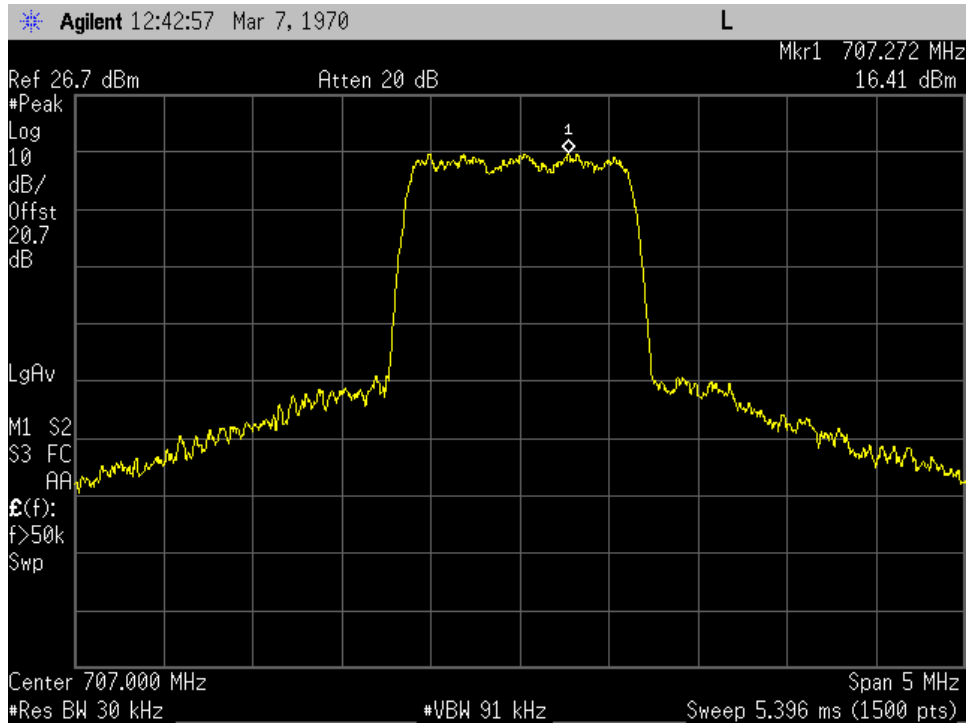

OCC BW_CDMA_UL Output_707 MHz