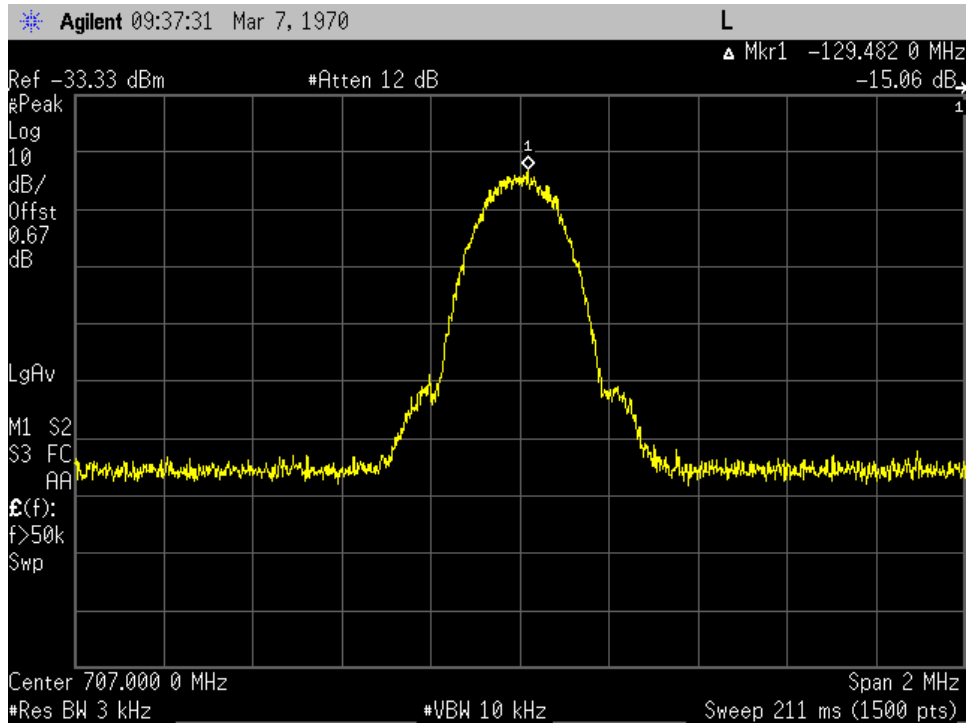

OCC BW_GSM_UL Input_707 MHz