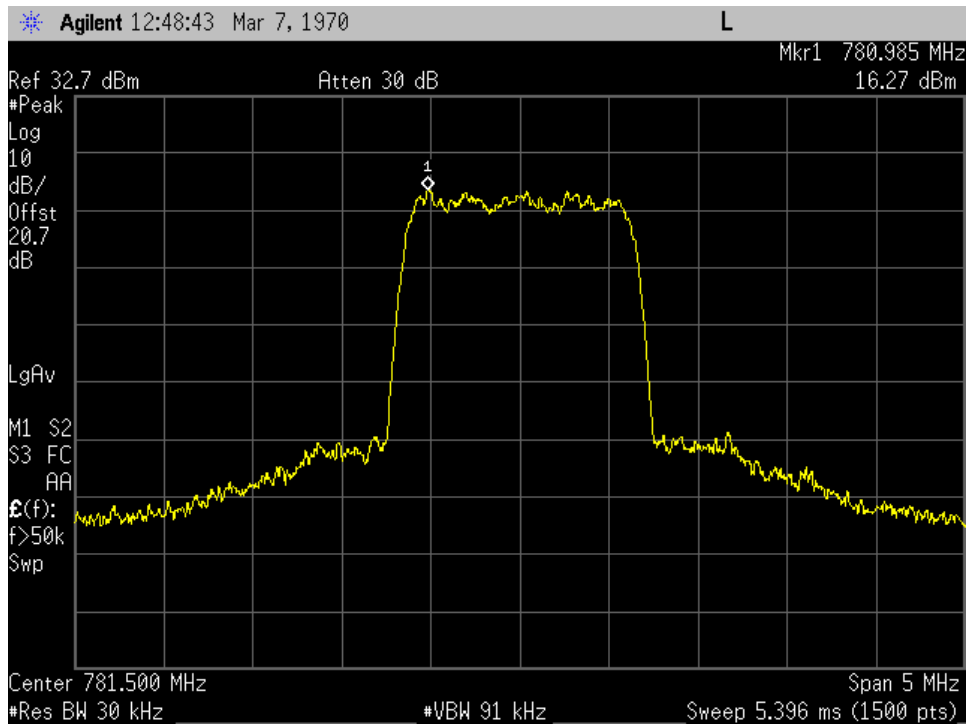

OCC BW_CDMA_UL Output_781.5 MHz