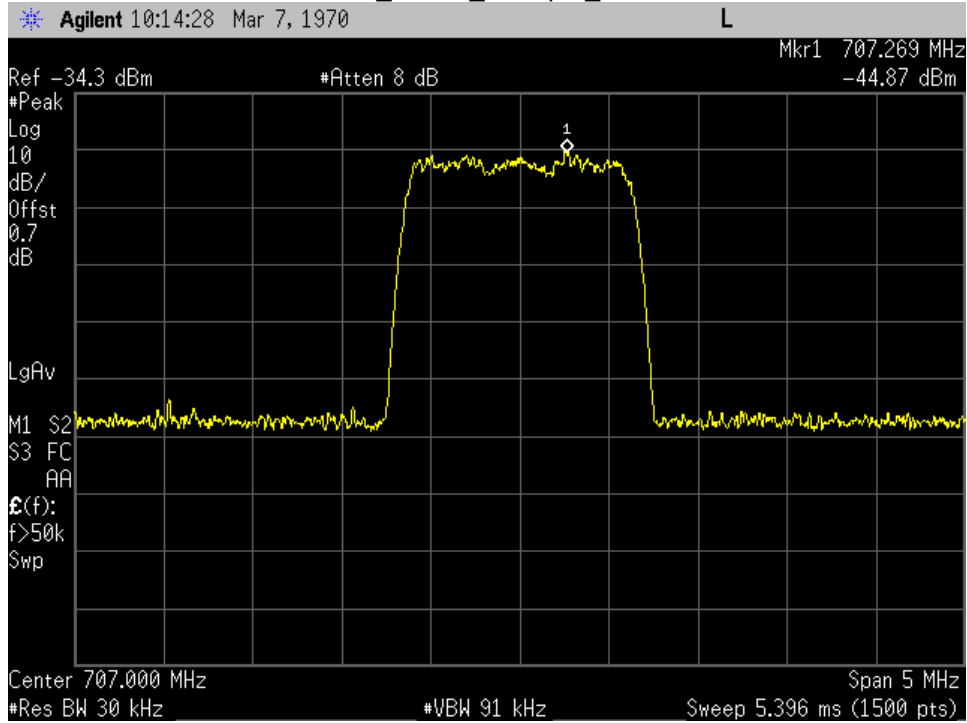

Common Ports

OCC BW_CDMA_UL Input_707 MHz