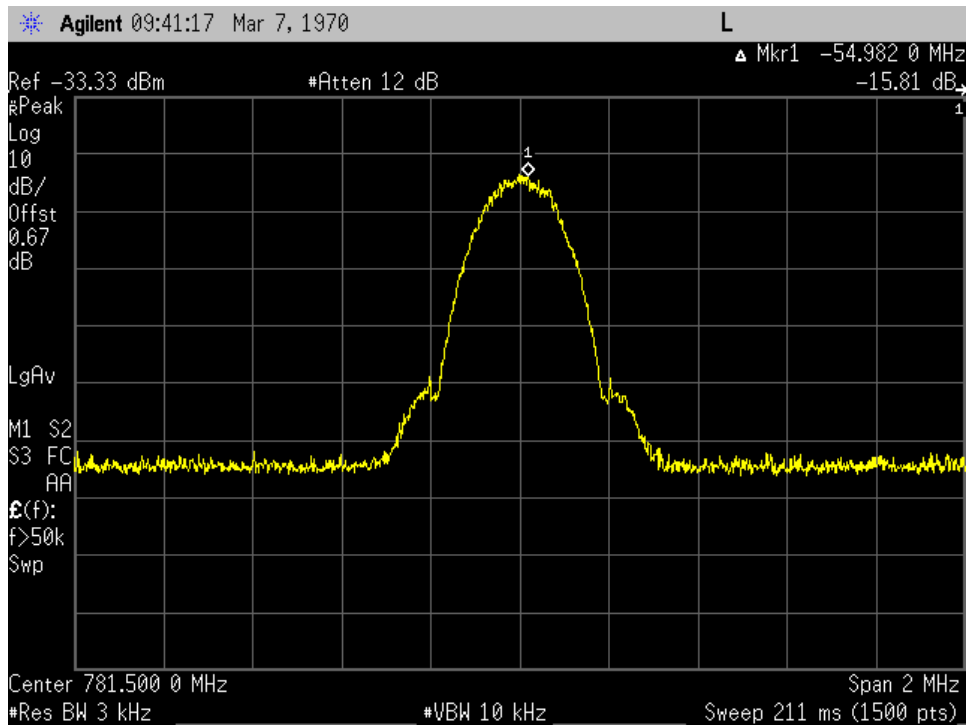

OCC BW_GSM_UL Input_781.5 MHz