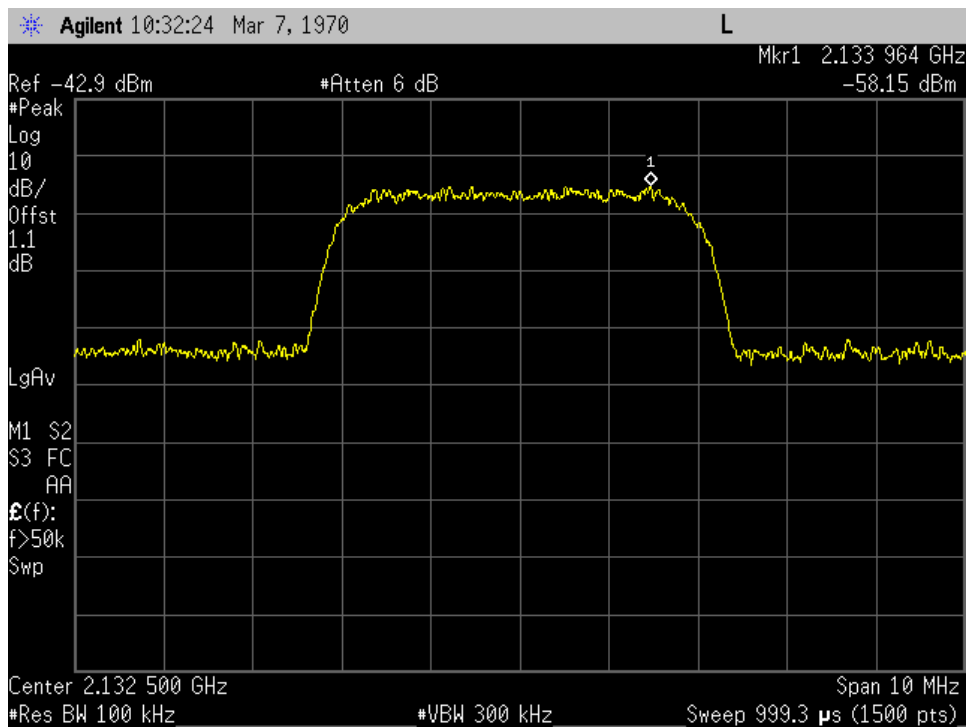

OCC BW_WCDMA_DL Input_2132.5 MHz