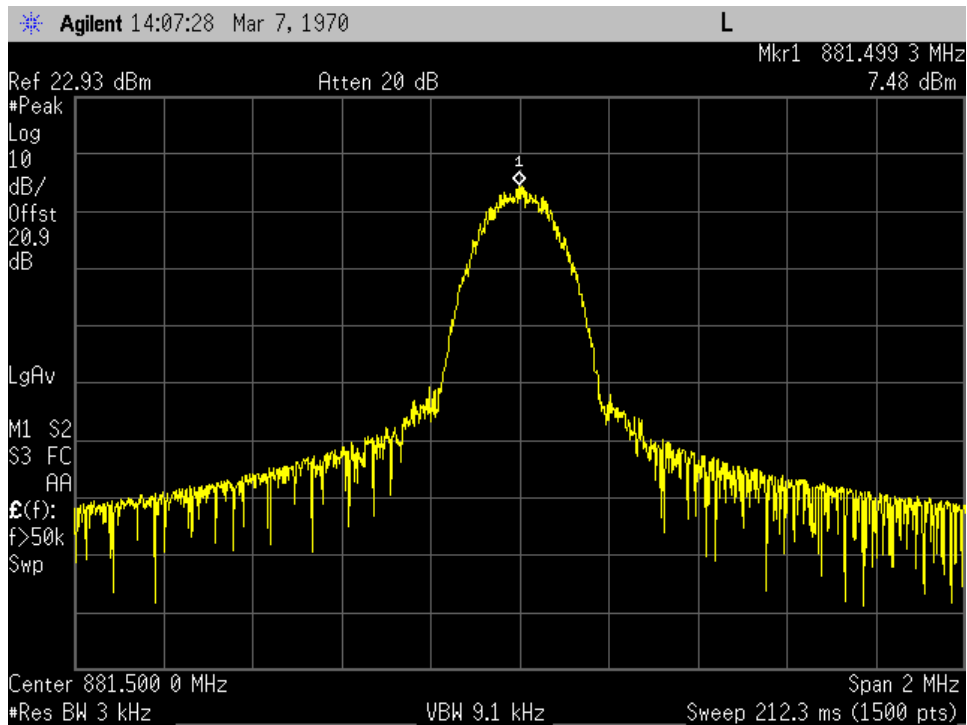

### OCC BW\_GSM\_DL Output\_2132.5 MHz

### OCC BW\_GSM\_DL Output\_737 MHz

### OCC BW\_GSM\_DL Output\_751.5 MHz

### OCC BW\_GSM\_DL Output\_881.5 MHz