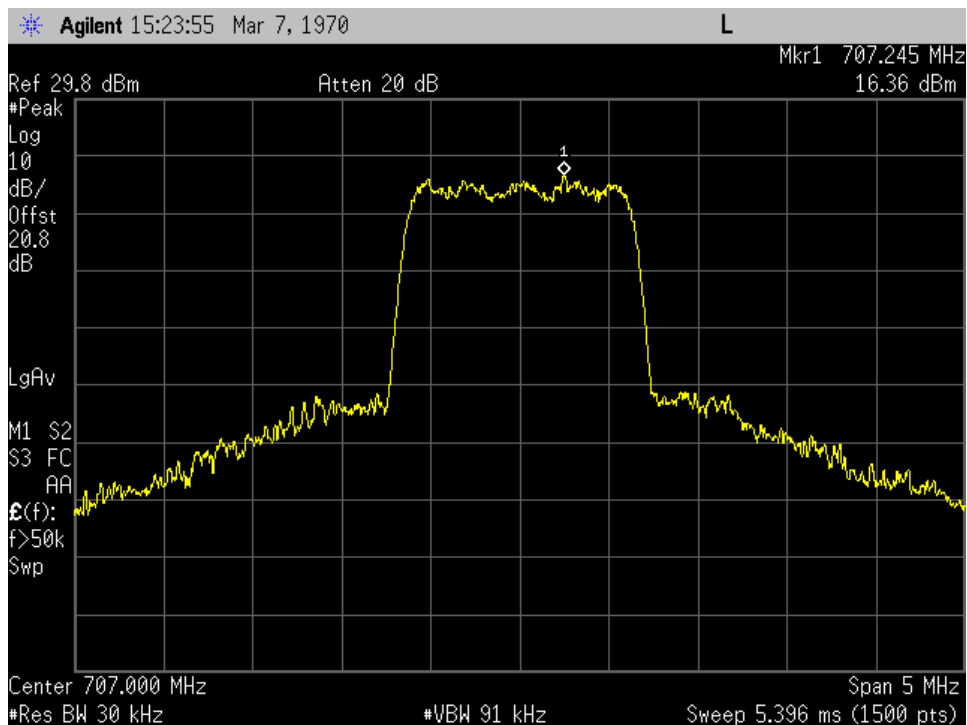

OCC BW_CDMA_UL Output_707 MHz