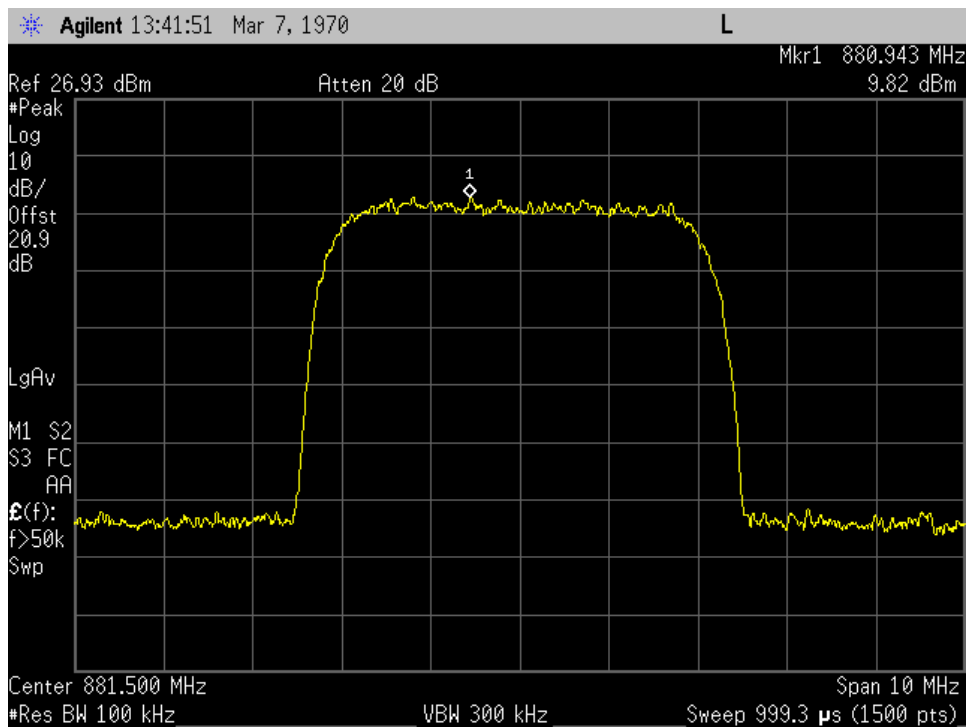

OCC BW_WCDMA_DL Output_881.5 MHz