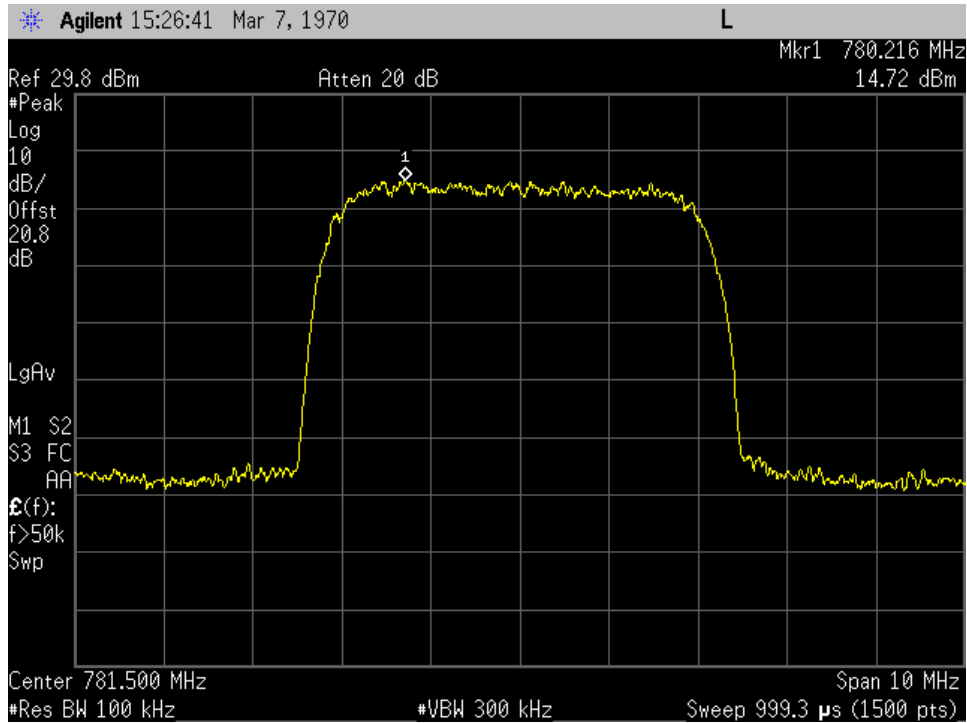

OCC BW_WCDMA_UL Output_781.5 MHz