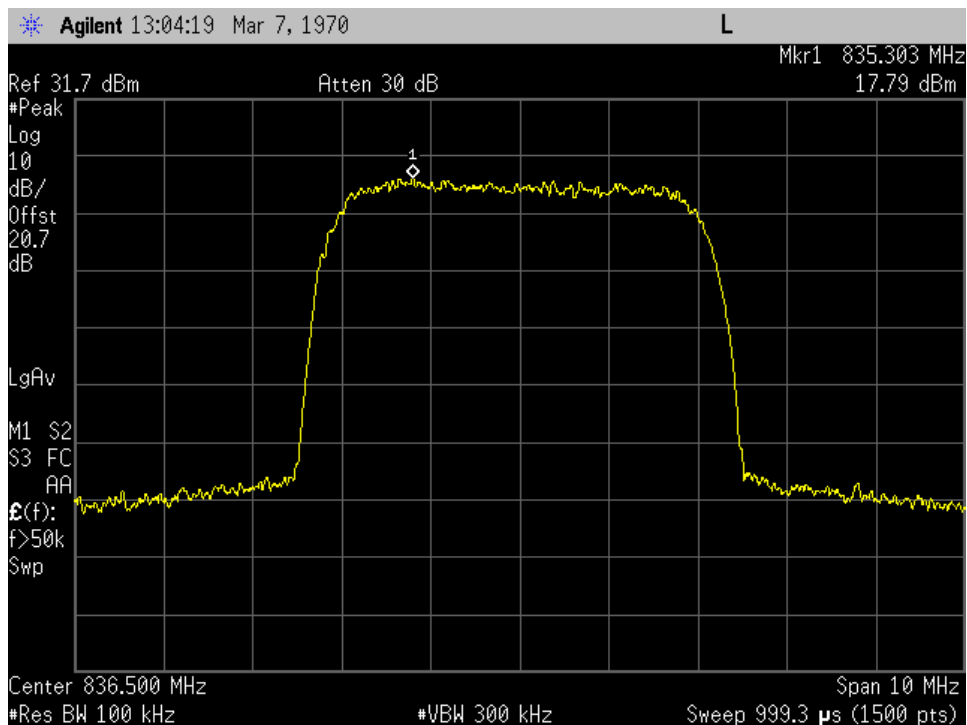

OCC BW_WCDMA_UL Output_836.5 MHz