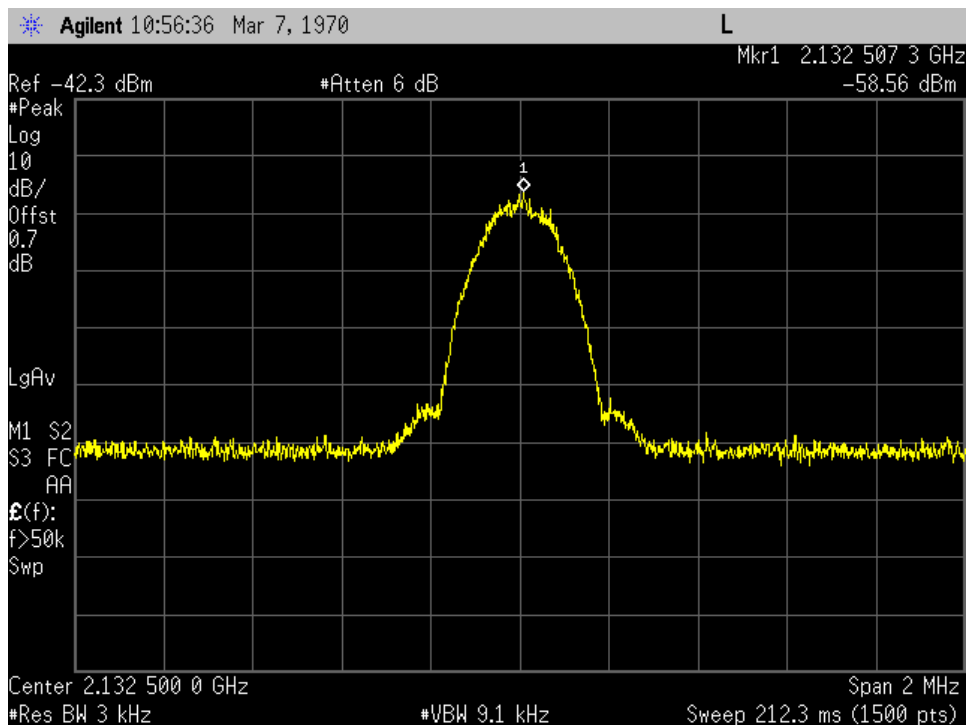

OCC BW_GSM_DL Input_2132.5 MHz