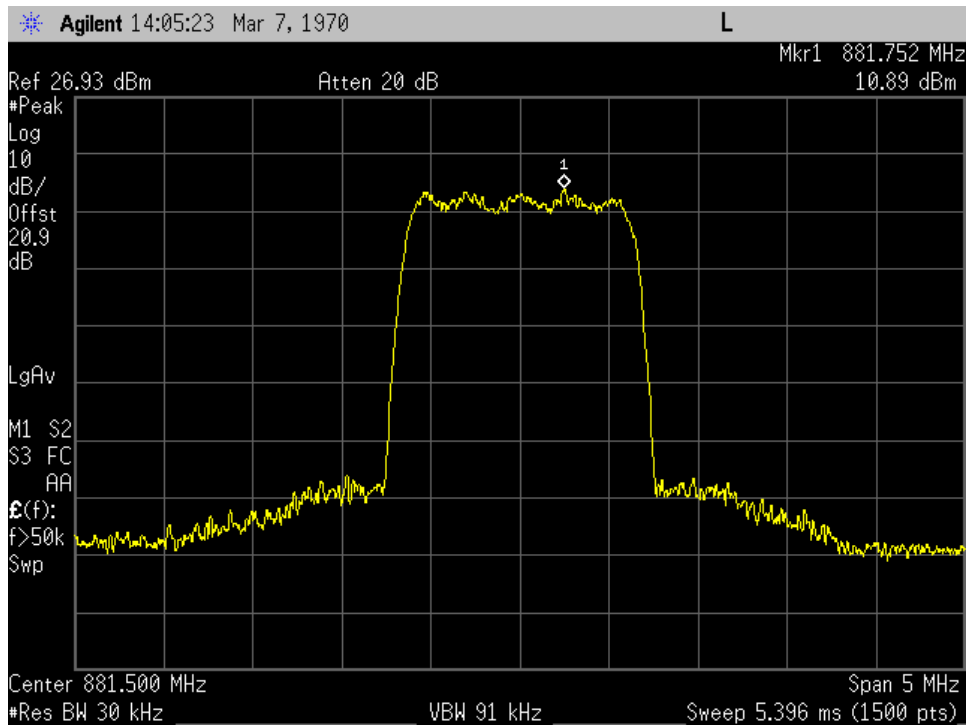

OCC BW_CDMA_DL Output_881.5 MHz