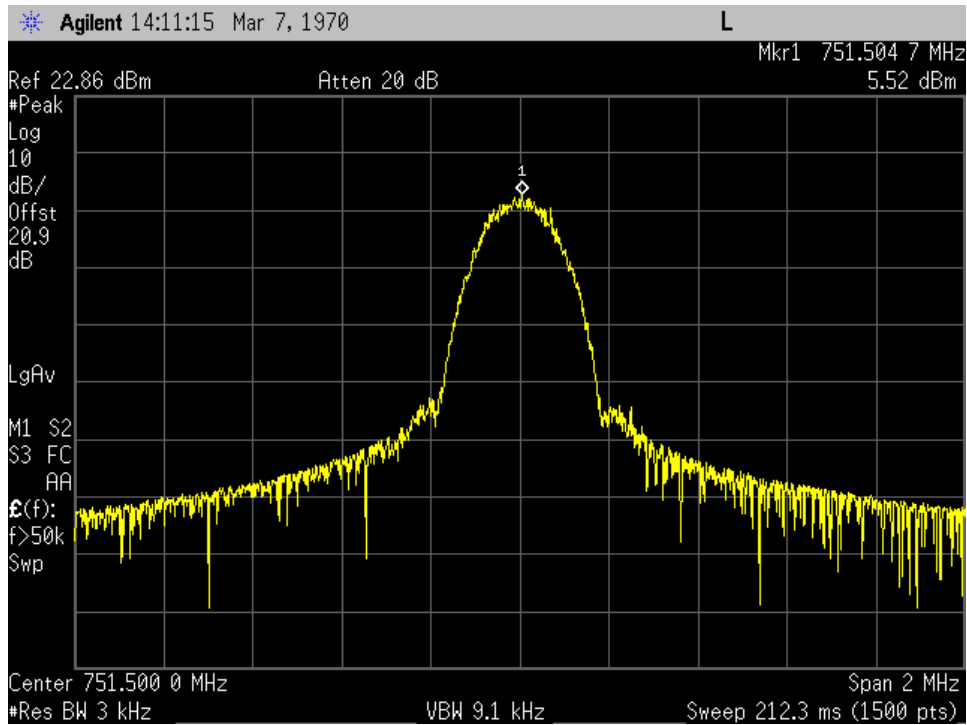

### OCC BW\_GSM\_DL Output\_1962.5 MHz

### OCC BW\_GSM\_DL Output\_2132.5 MHz

### OCC BW\_GSM\_DL Output\_737 MHz

### OCC BW\_GSM\_DL Output\_751.5 MHz