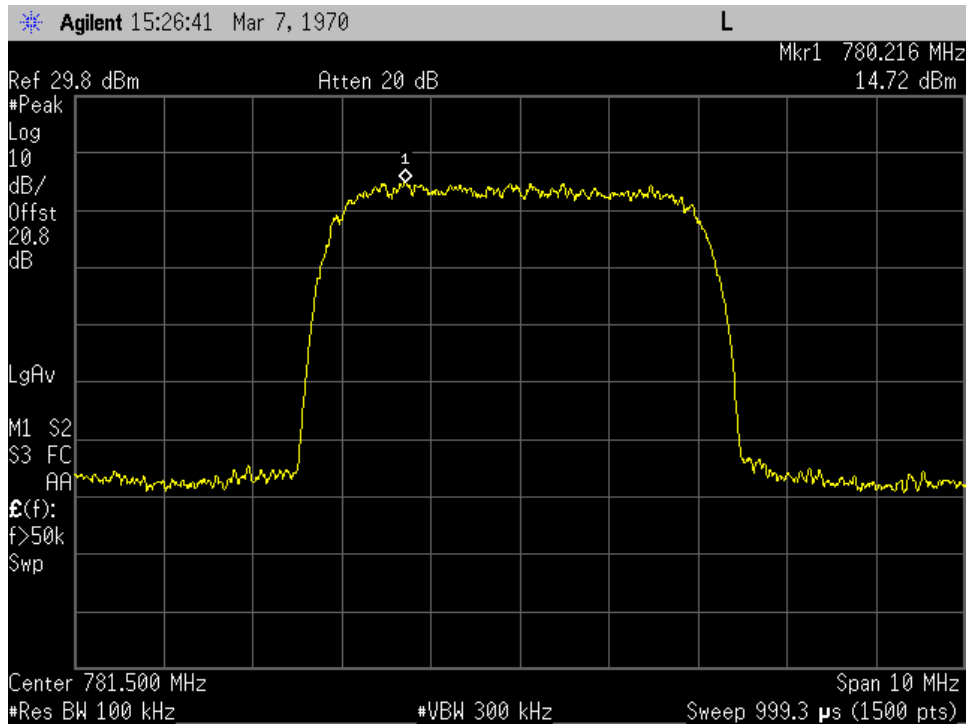

OCC BW_WCDMA_UL Output_781.5 MHz