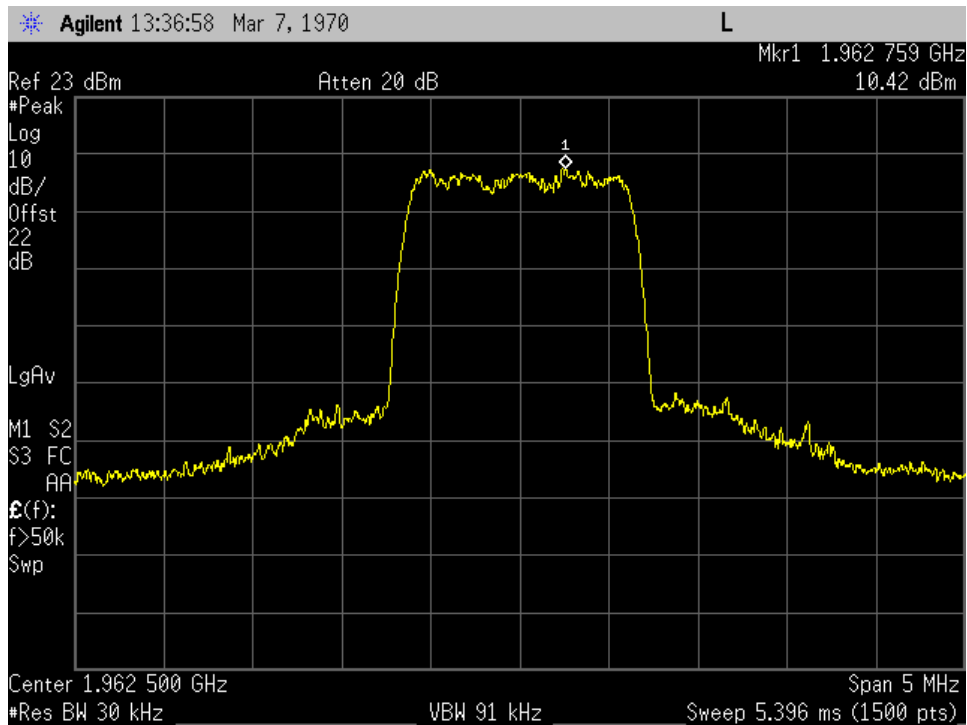

OCC BW_CDMA_DL Output_1962.5 MHz