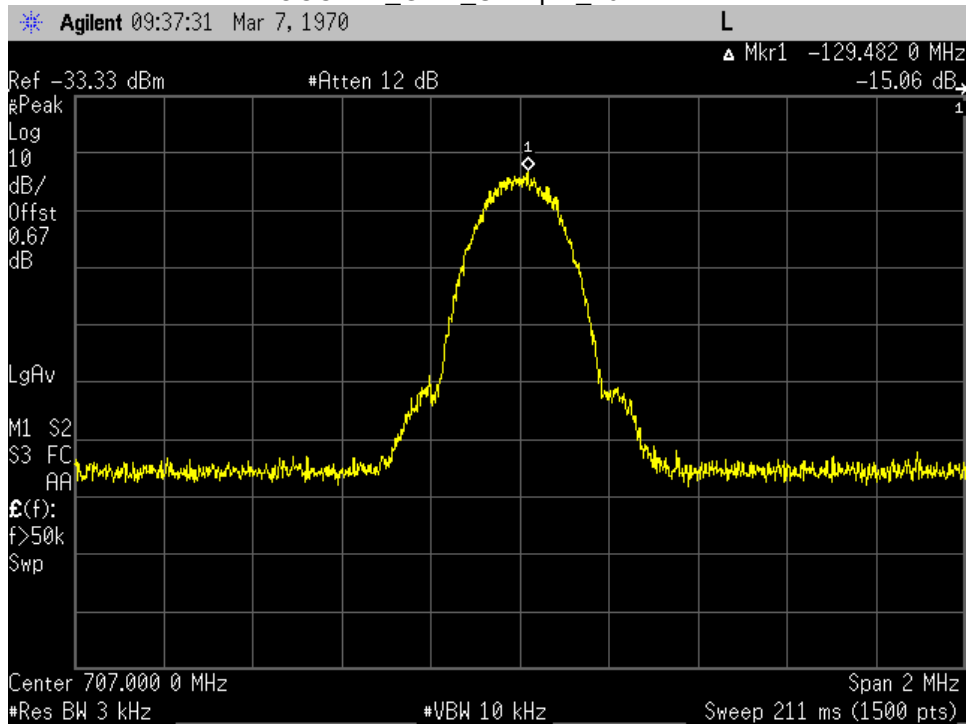

OCC BW_GSM_UL Input_707 MHz