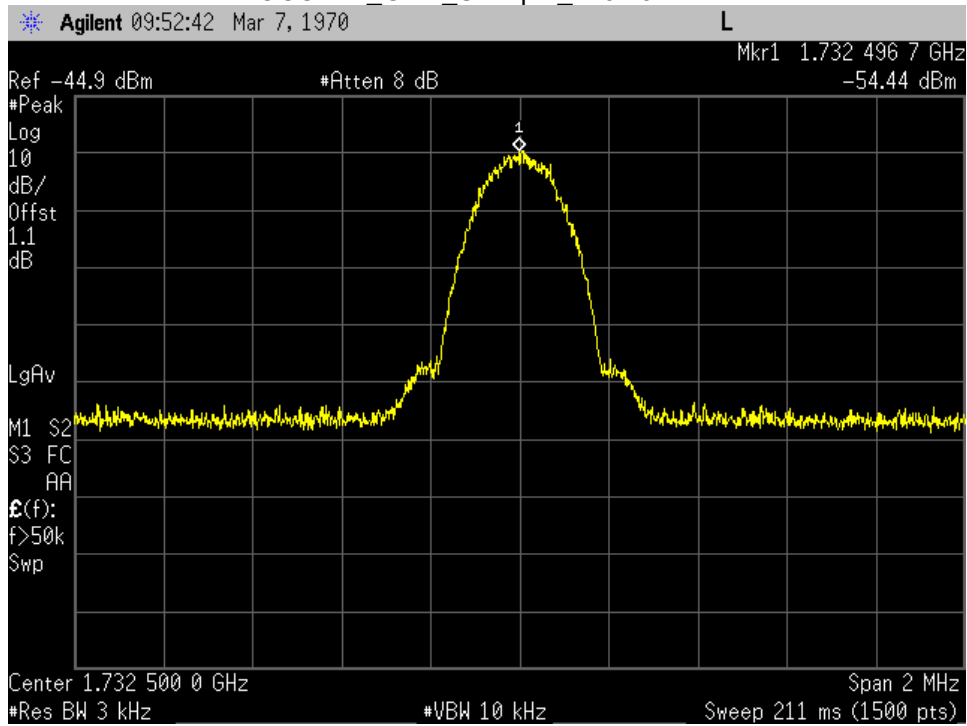

OCC BW_GSM_UL Input_1732.5 MHz