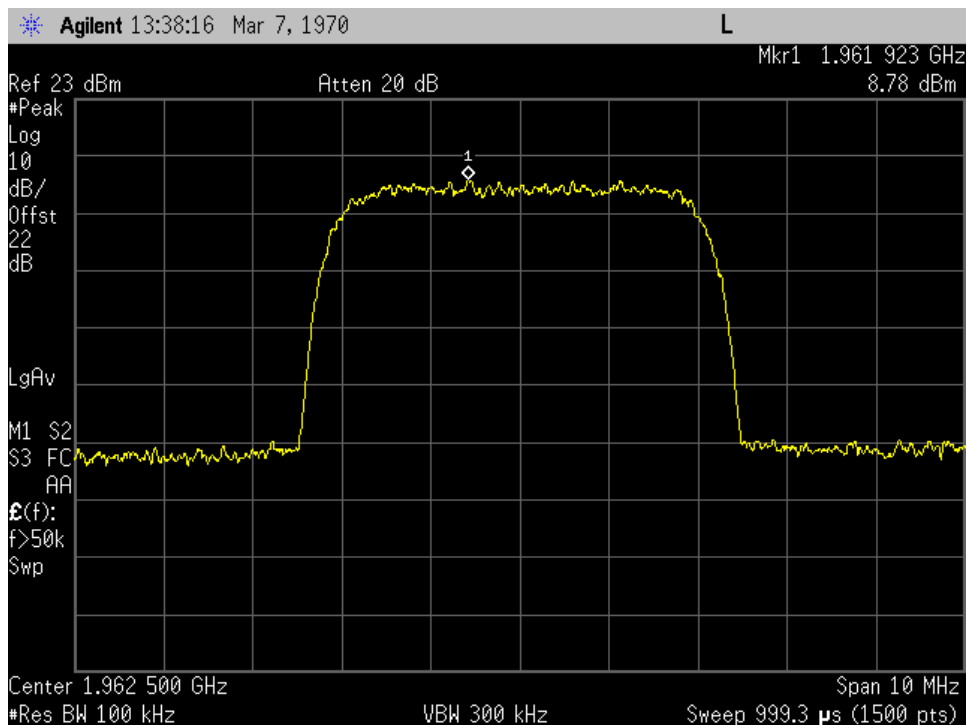

OCC BW_WCDMA_DL Output_1962.5 MHz