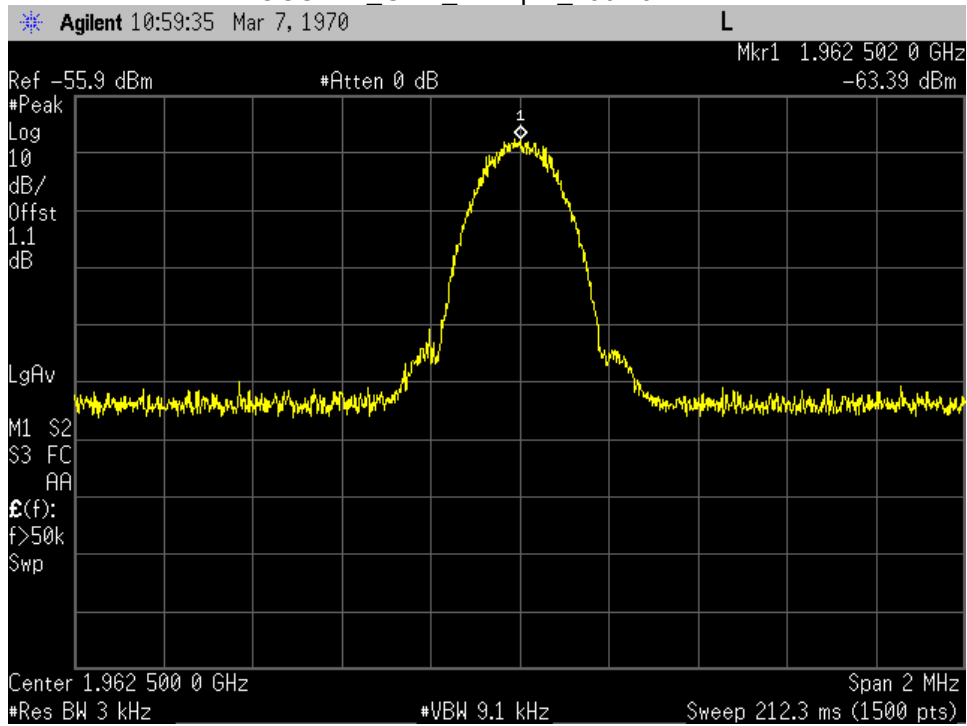

OCC BW_GSM_DL Input_1962.5 MHz