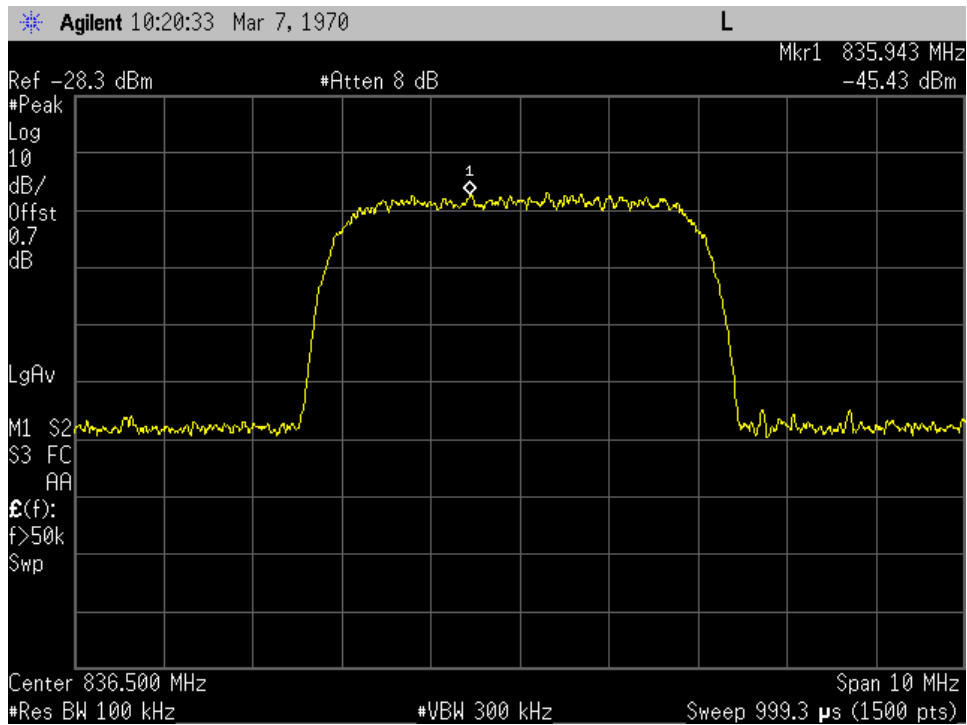

OCC BW_WCDMA_UL Input_836.5 MHz