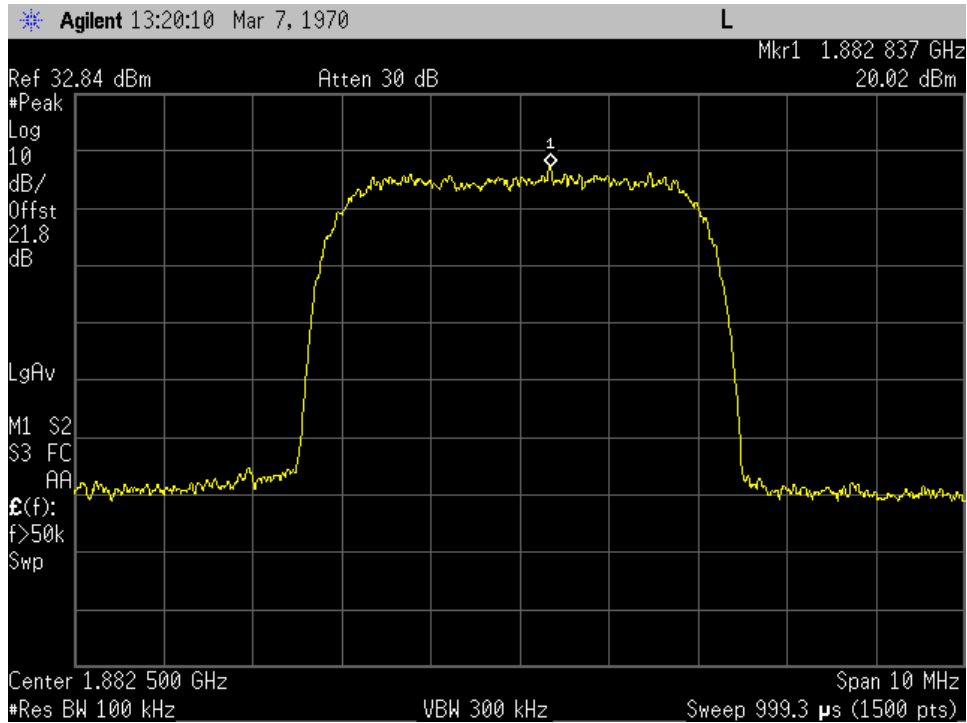

OCC BW_WCDMA_UL Output_1882.5 MHz