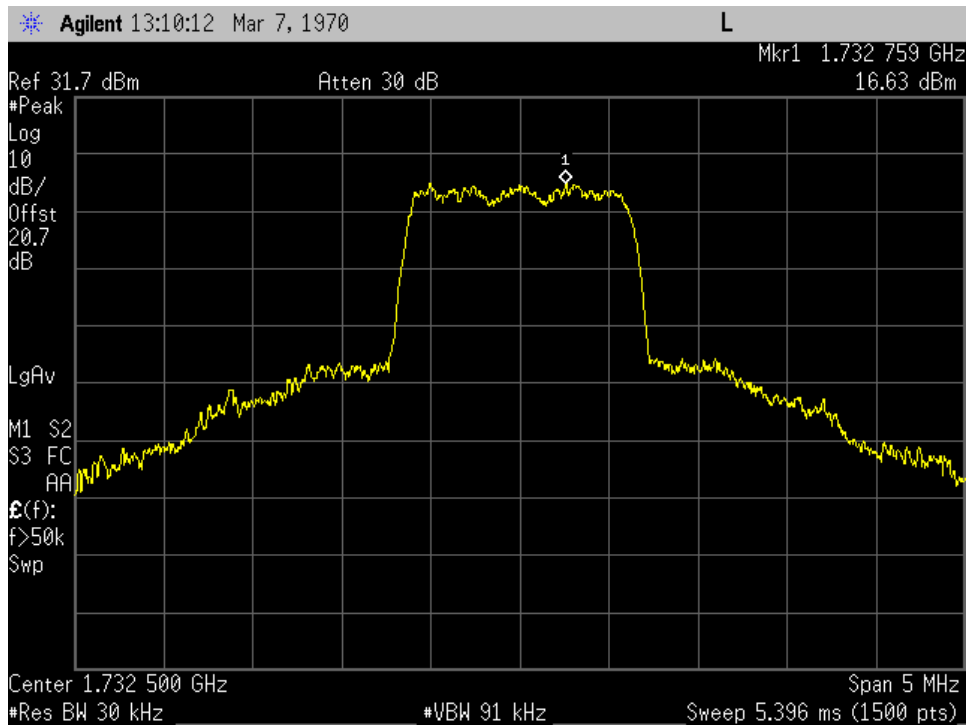

OCC BW_CDMA_UL Output_1732.5 MHz