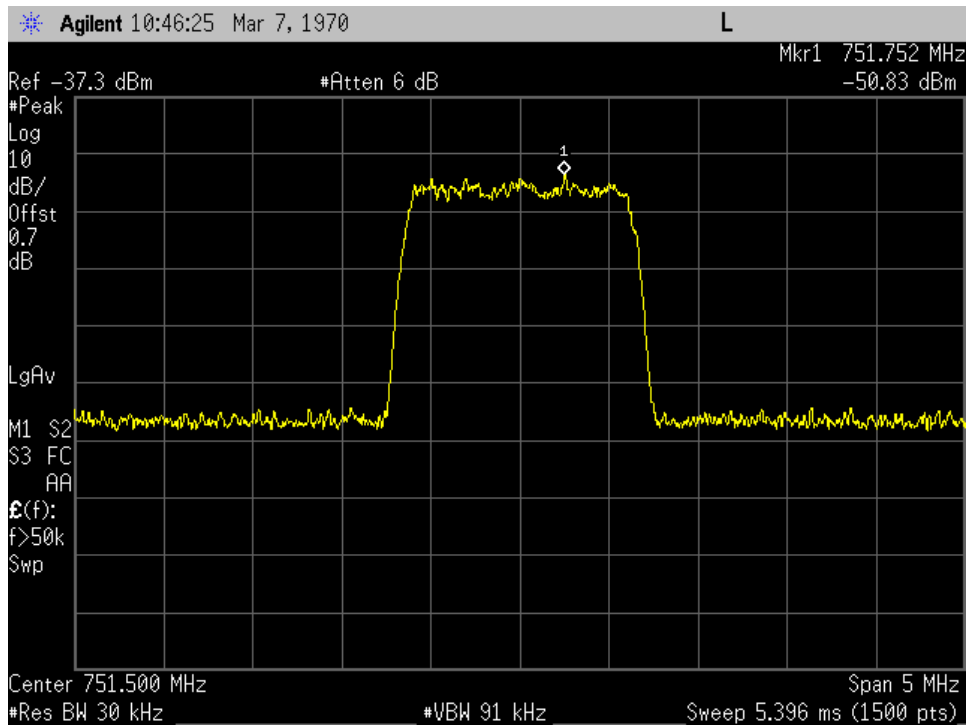

### OCC BW\_CDMA\_DL Input\_2132.5 MHz

OCC BW\_CDMA\_DL Input\_737 MHz

OCC BW\_CDMA\_DL Input\_751.5 MHz

### OCC BW\_CDMA\_DL Input\_881.5 MHz