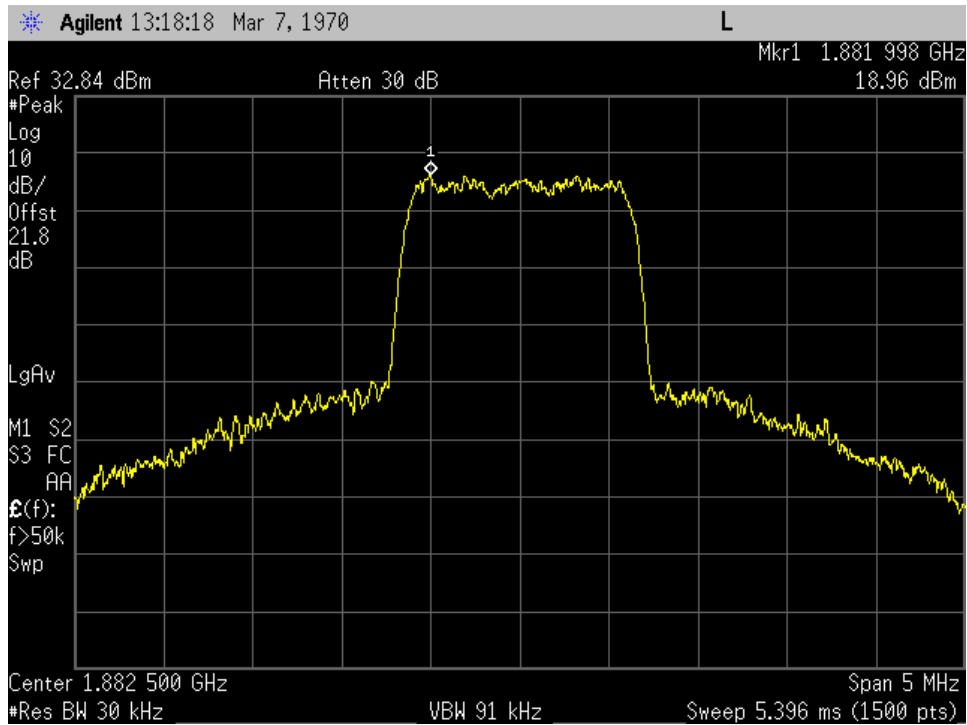

OCC BW_CDMA_UL Output_1882.5 MHz