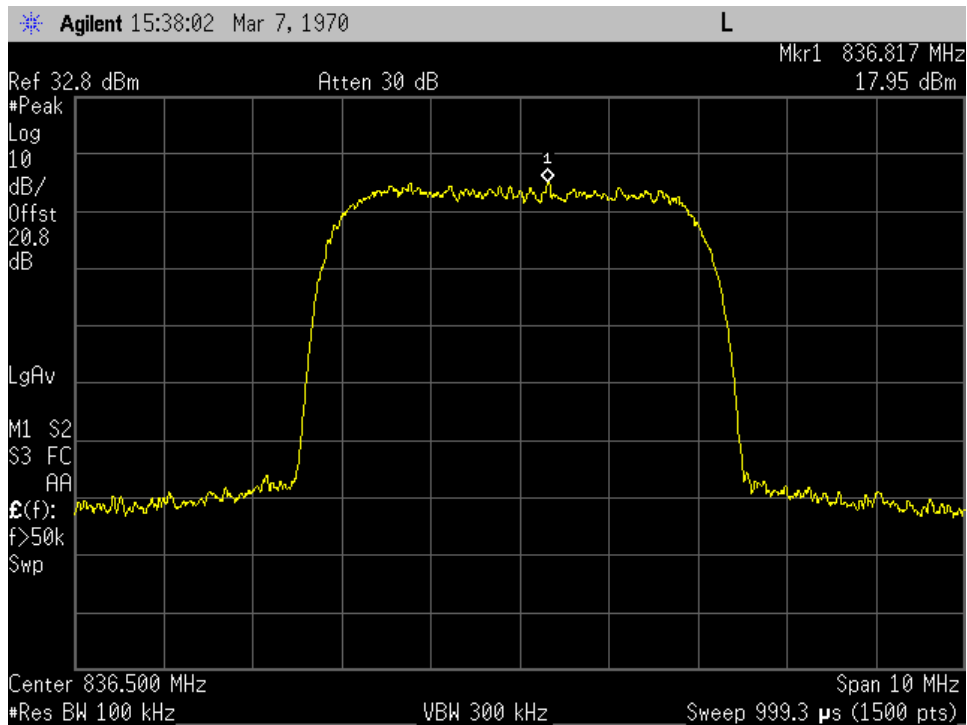

OCC BW_WCDMA_UL Output_836.5 MHz