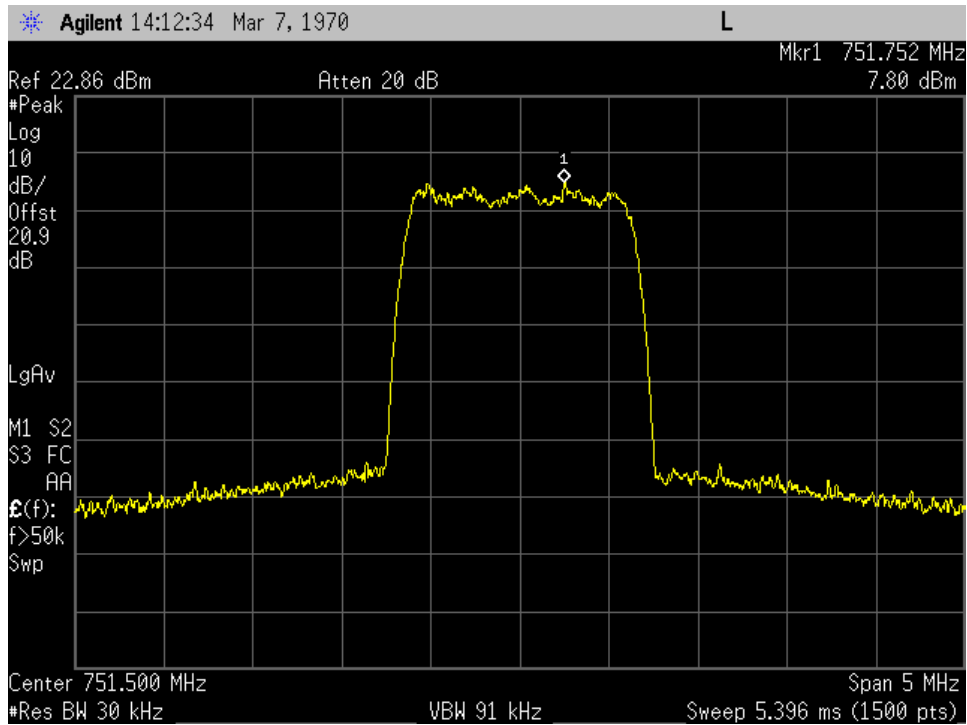

OCC BW_CDMA_DL Output_751.5 MHz