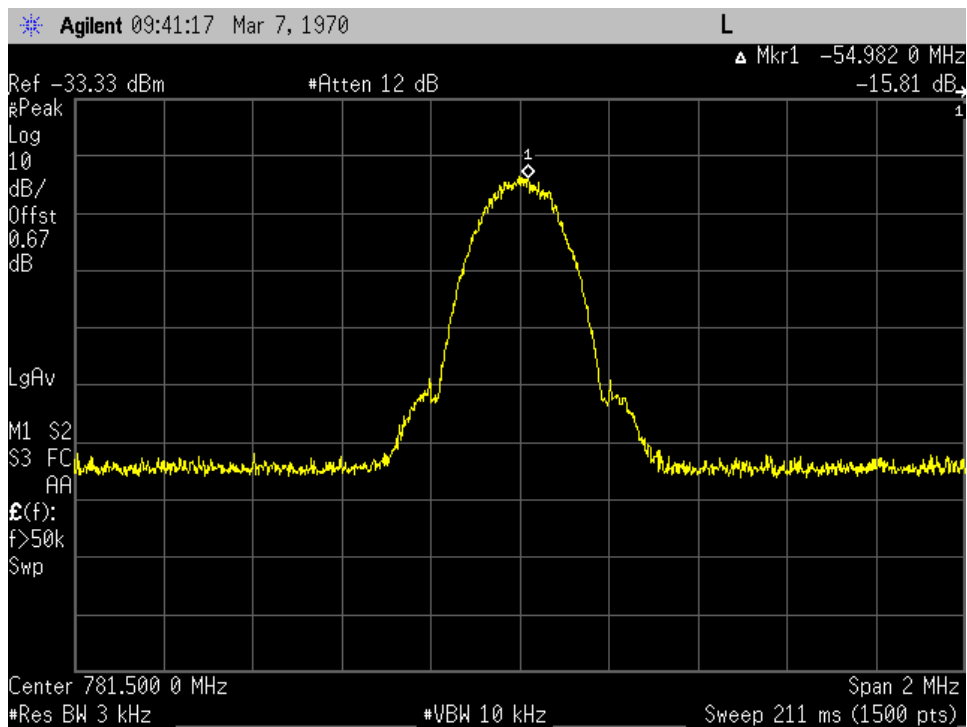

OCC BW_GSM_UL Input_781.5 MHz