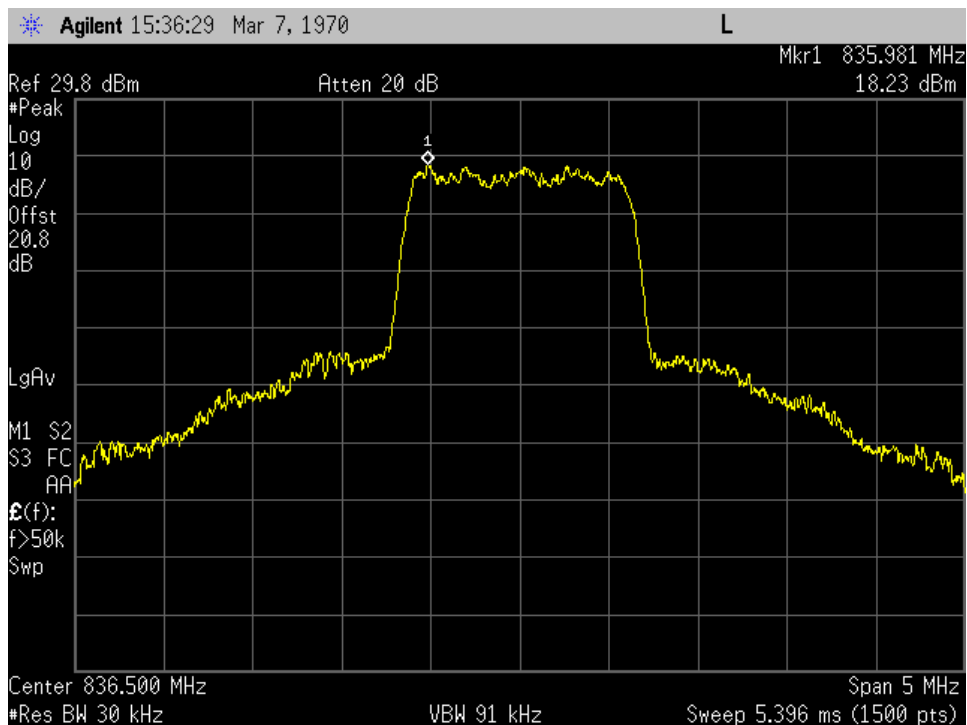

OCC BW_CDMA_UL Output_836.5 MHz