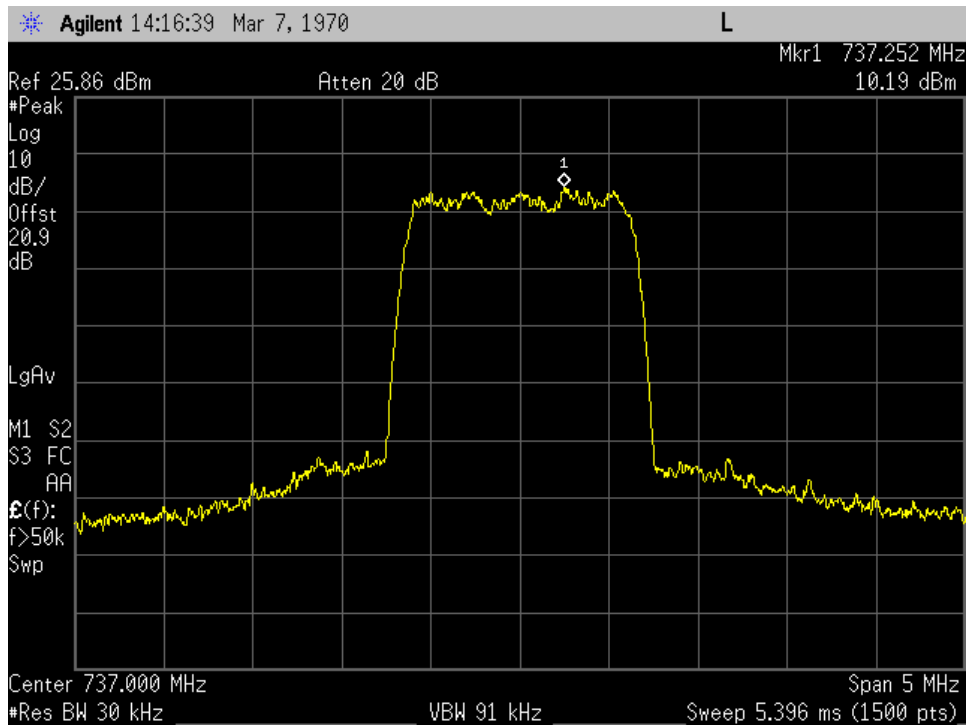

### OCC BW\_CDMA\_DL Input\_881.5 MHz

### OCC BW\_CDMA\_DL Output\_1962.5 MHz

### OCC BW\_CDMA\_DL Output\_2132.5 MHz

### OCC BW\_CDMA\_DL Output\_737 MHz