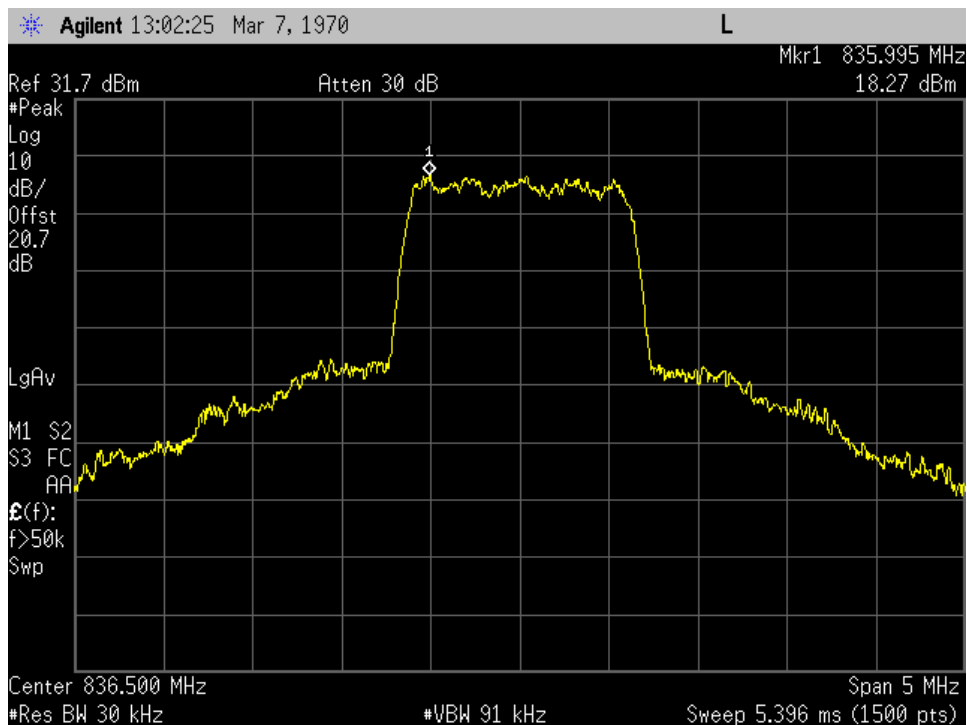

### OCC BW\_CDMA\_UL Output\_1882.5 MHz

### OCC BW\_CDMA\_UL Output\_707 MHz

### OCC BW\_CDMA\_UL Output\_781.5 MHz

### OCC BW\_CDMA\_UL Output\_836.5 MHz