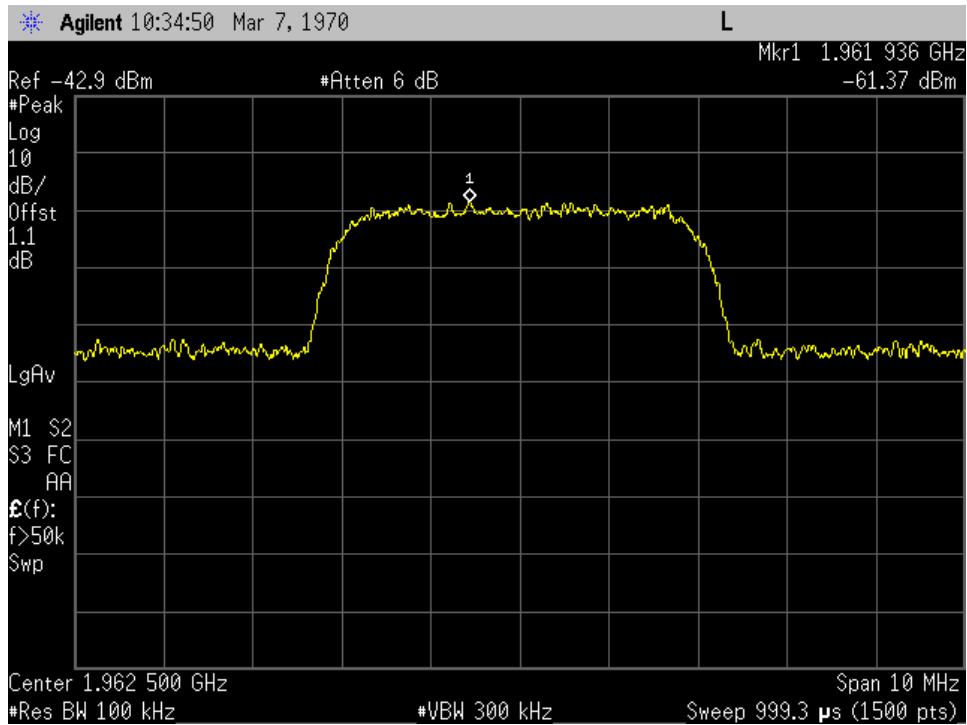

OCC BW_WCDMA_DL Input_1962.5 MHz