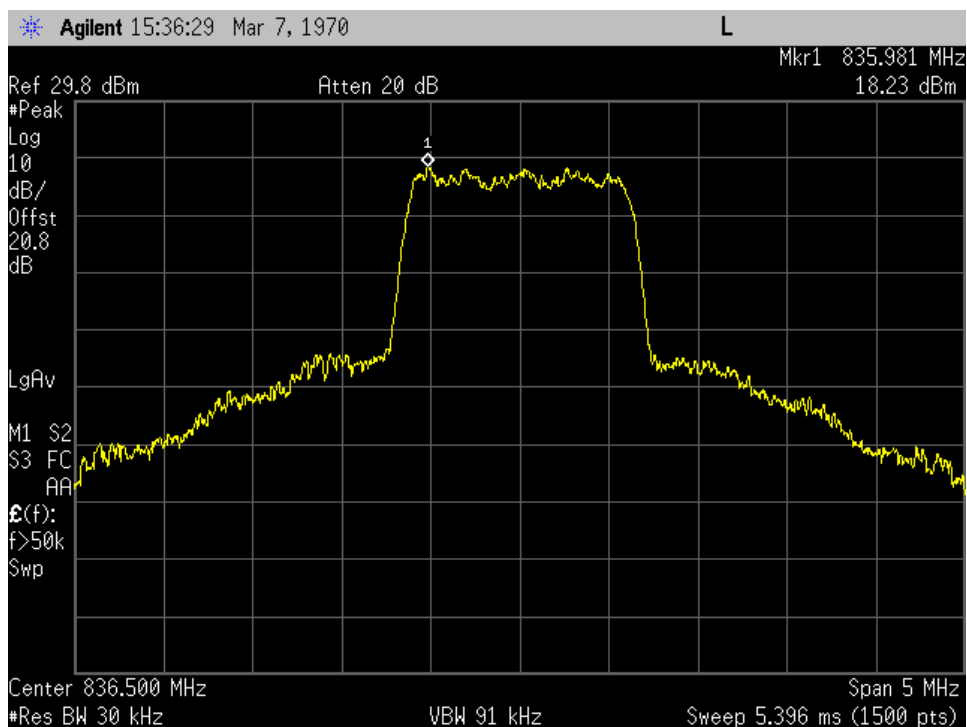

OCC BW_CDMA_UL Output_836.5 MHz