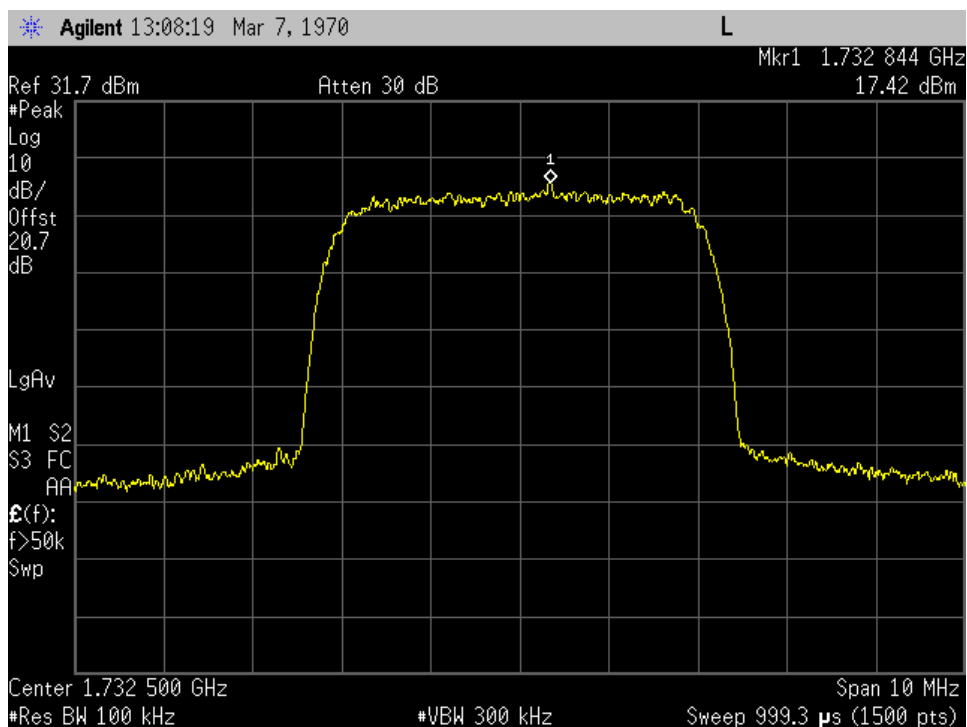

OCC BW_WCDMA_UL Output_1732.5 MHz