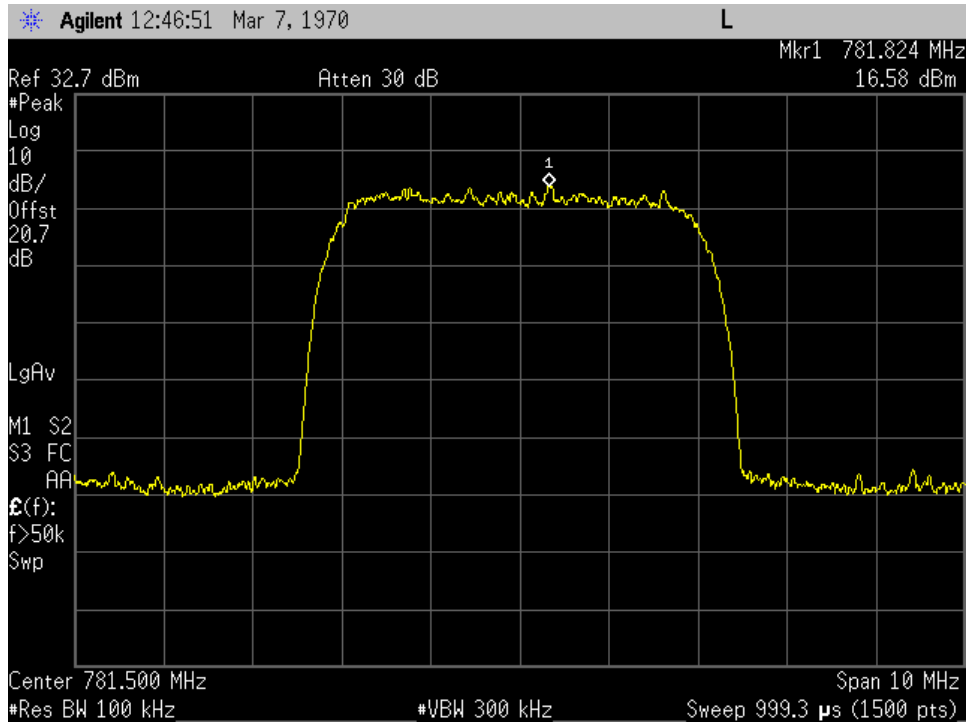

OCC BW_WCDMA_UL Output_781.5 MHz