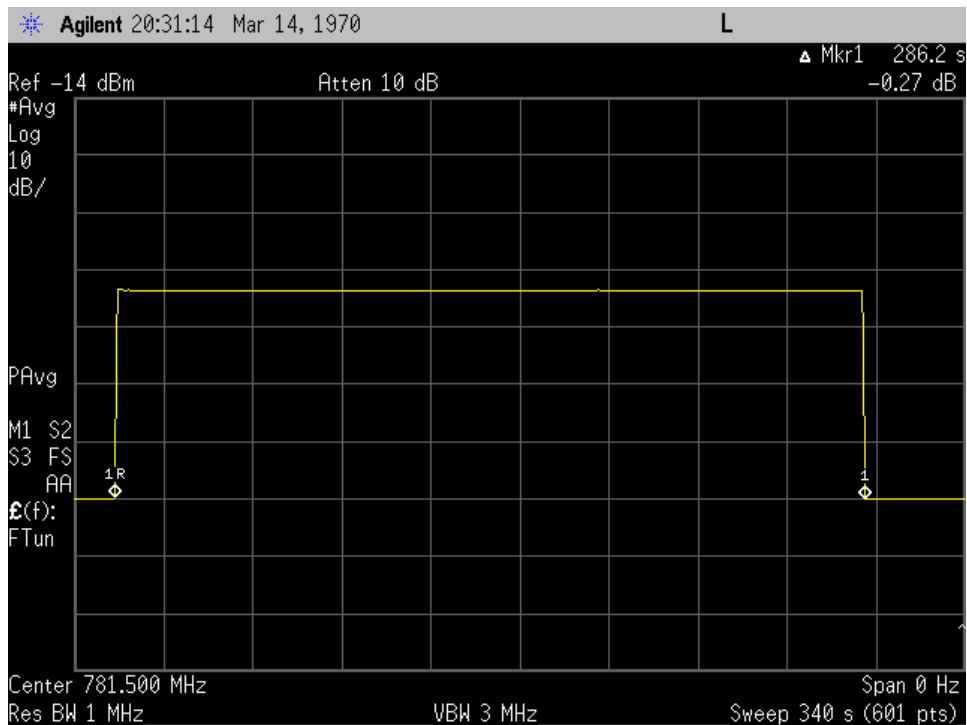

Uplink inactivity_ 776- 787 MHz_Common