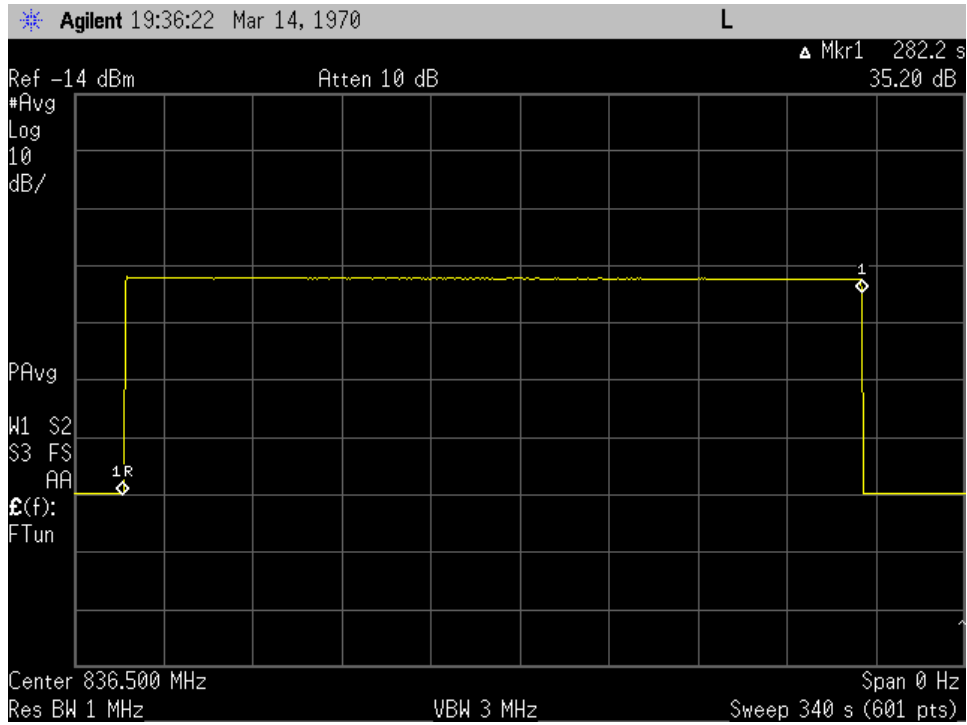

Uplink inactivity_ 824- 849 MHz_Dedicated