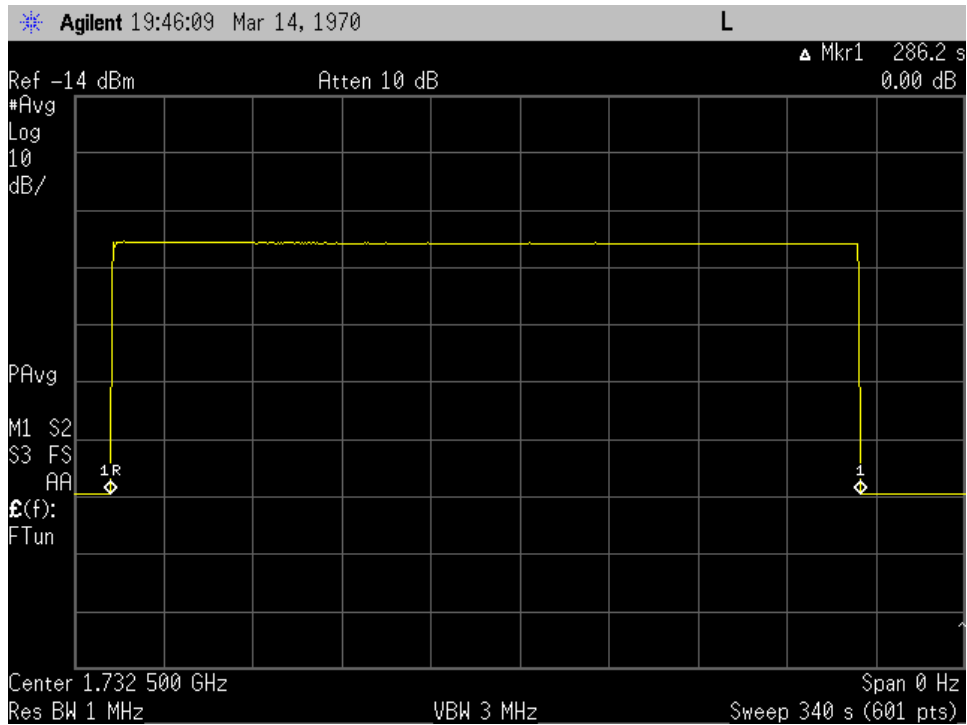

## **Annex F**

### Dedicated Ports

Uplink inactivity\_ 1710- 1755 MHz\_Dedicated

Uplink inactivity\_ 1850- 1915 MHz\_Dedicated