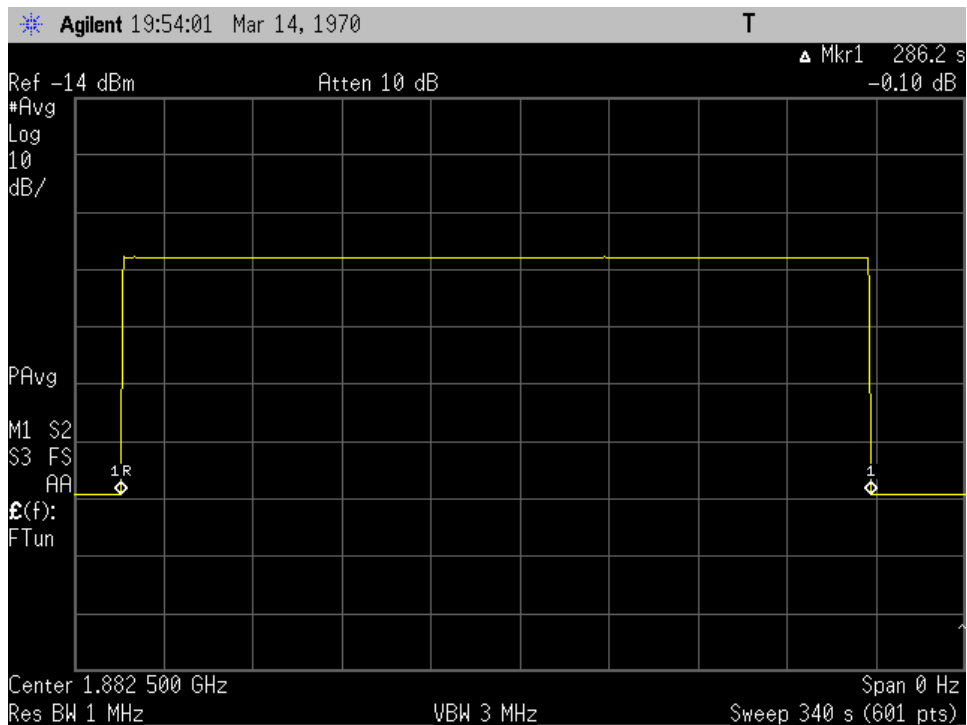

### **Uplink Inactivity**

### Dedicated Ports

Uplink inactivity\_ 1710- 1755 MHz\_Dedicated

Uplink inactivity\_ 1850- 1915 MHz\_Dedicated

### Uplink inactivity\_ 698- 716 MHz\_Dedicated