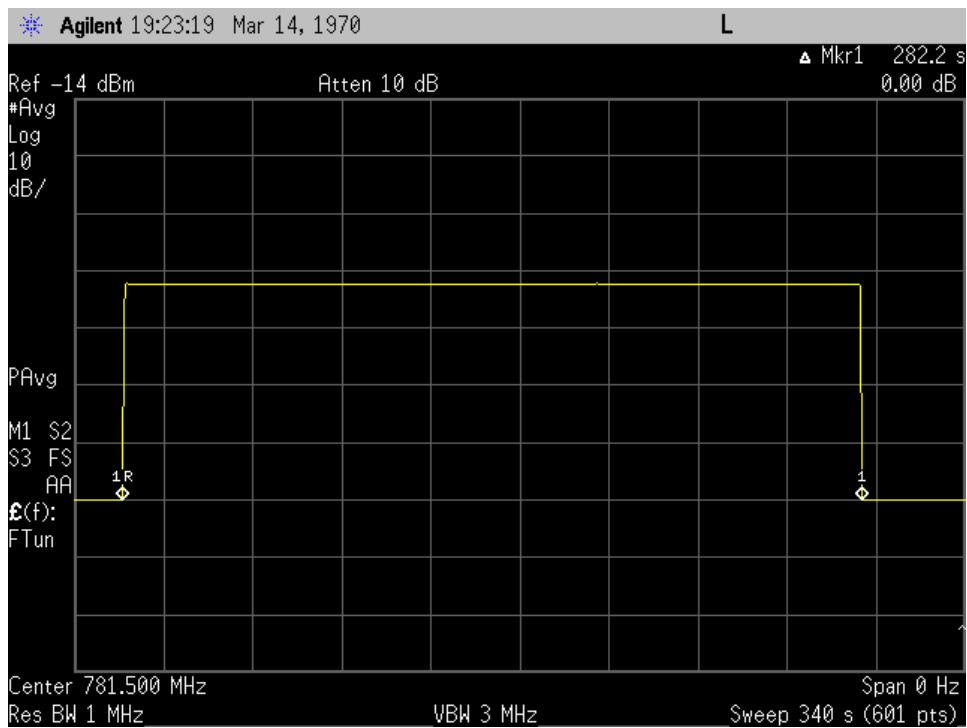

Uplink inactivity_ 776- 787 MHz_Dedicated