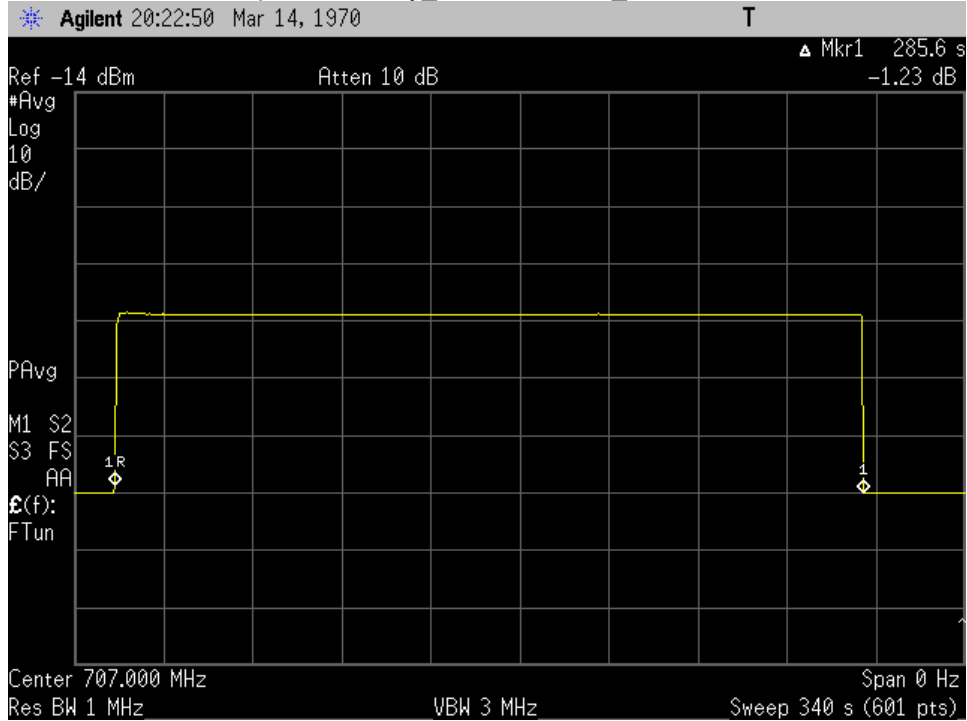

Common Port

Uplink inactivity_ 698- 716 MHz_Common