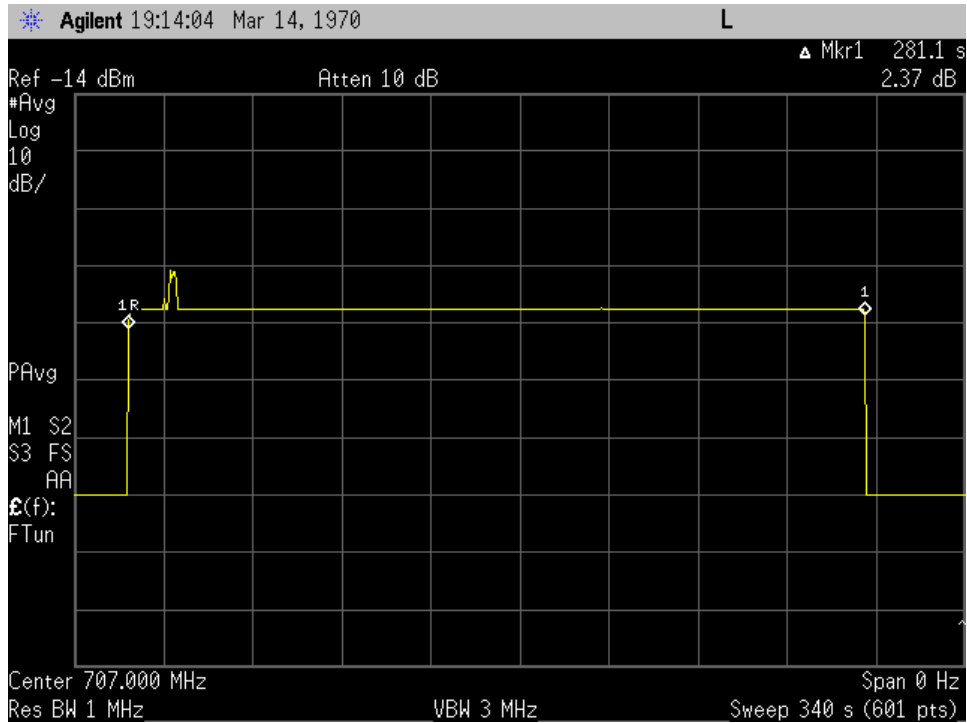

### Dedicated Ports

Uplink inactivity\_ 1710- 1755 MHz\_Dedicated

Uplink inactivity\_ 1850- 1915 MHz\_Dedicated

### Uplink inactivity\_ 698- 716 MHz\_Dedicated