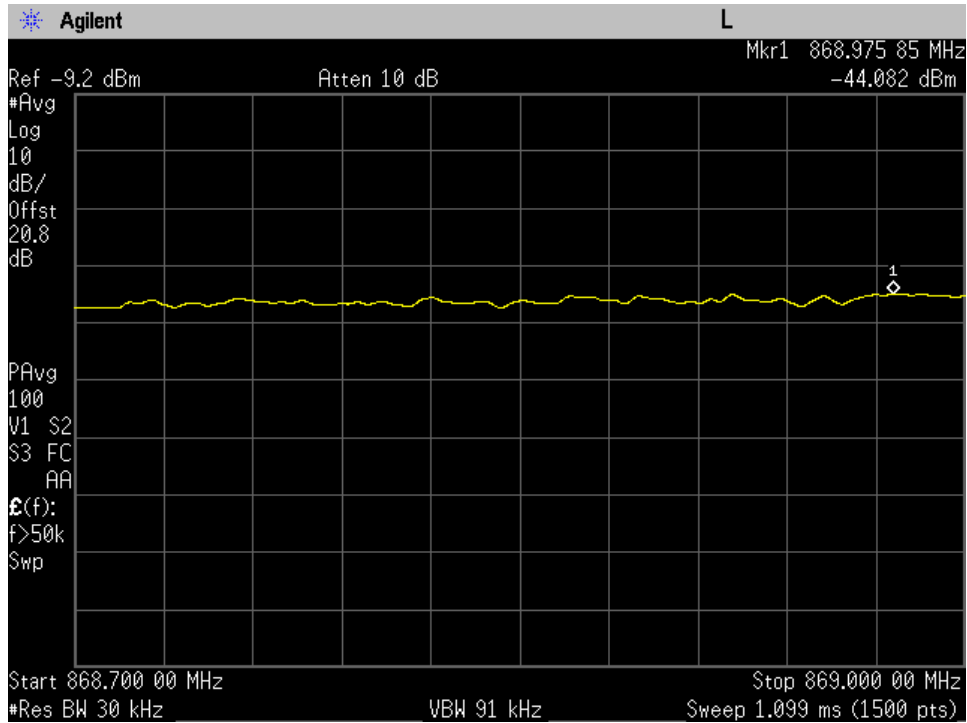

OOBE_DL_CDMA_869 - 894 MHz_Lower_Common Donor Port 1