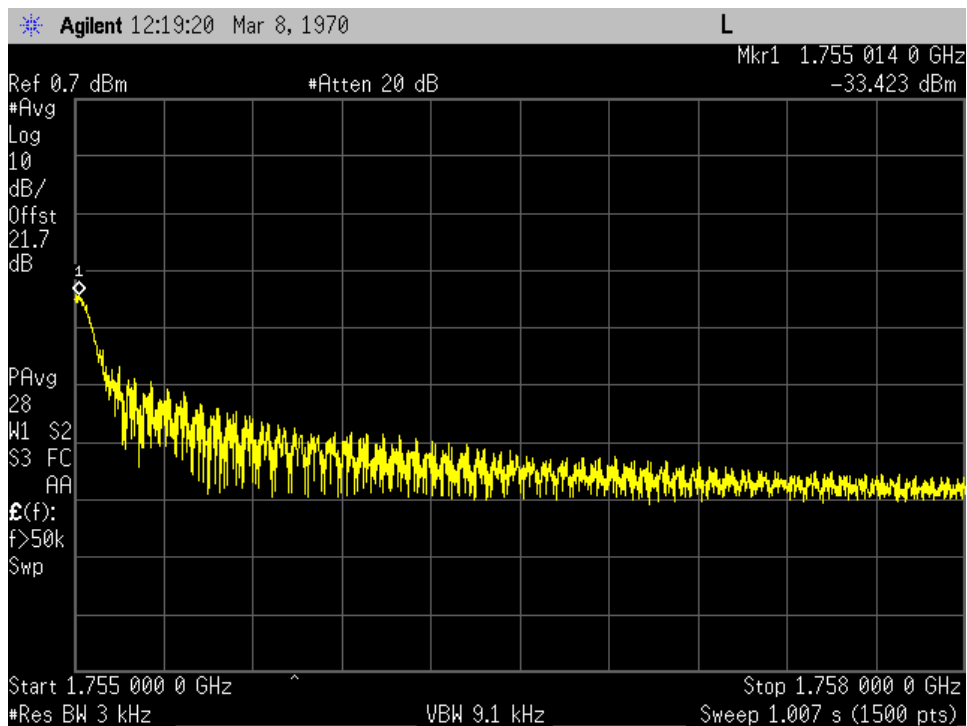

OOBE_UL_1710 - 1755 MHz_GSM_Upper