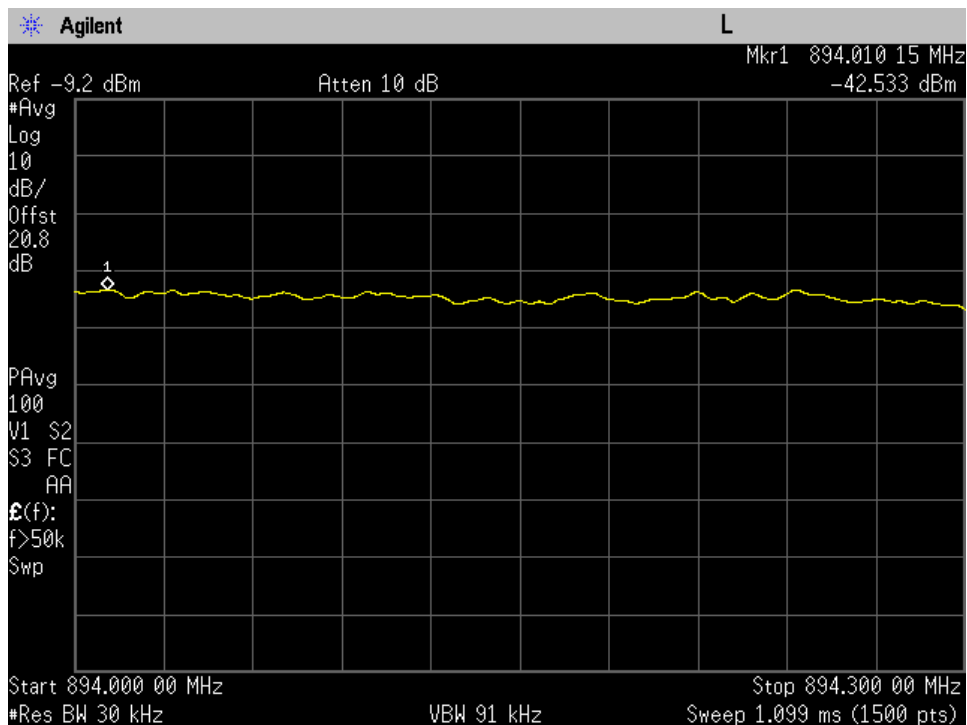

OOBE_DL_CDMA_869 - 894 MHz_Upper_Common Donor Port 1