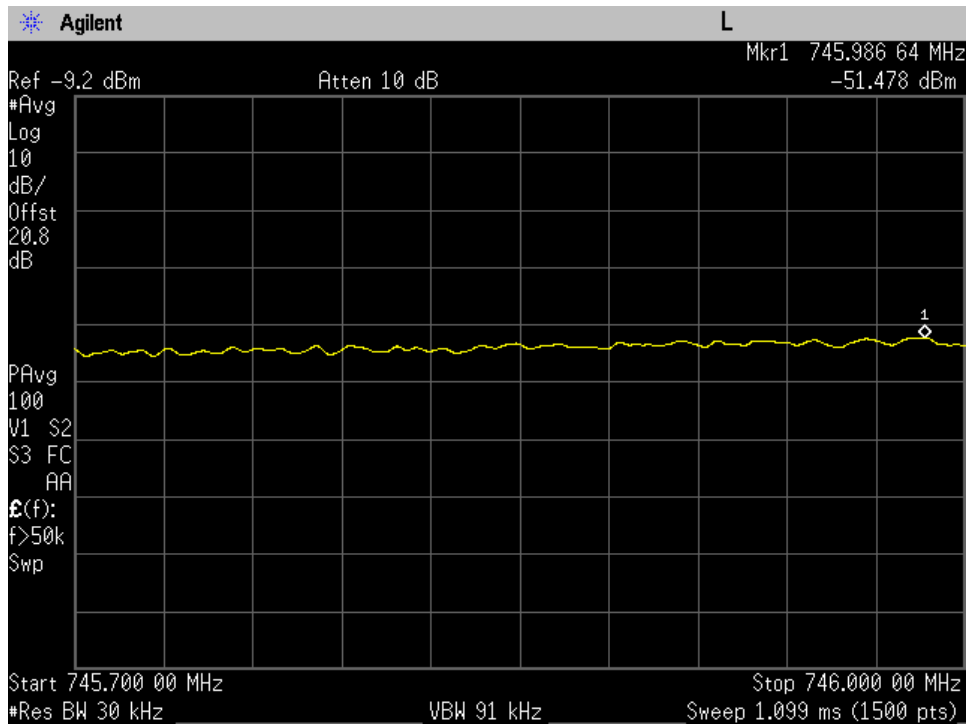

### Oobe\_UL\_824 - 849 MHz\_CDMA\_Upper

### Common Port

OOBE\_DL\_CDMA\_728 - 746 MHz\_Lower\_Common Donor Port 1

OOBE\_DL\_CDMA\_728 - 746 MHz\_Upper\_Common Donor Port 1

OOBE\_DL\_CDMA\_746 - 757 MHz\_Lower\_Common Donor Port 1

OOBE\_DL\_CDMA\_746 - 757 MHz\_Upper\_Common Donor Port 1