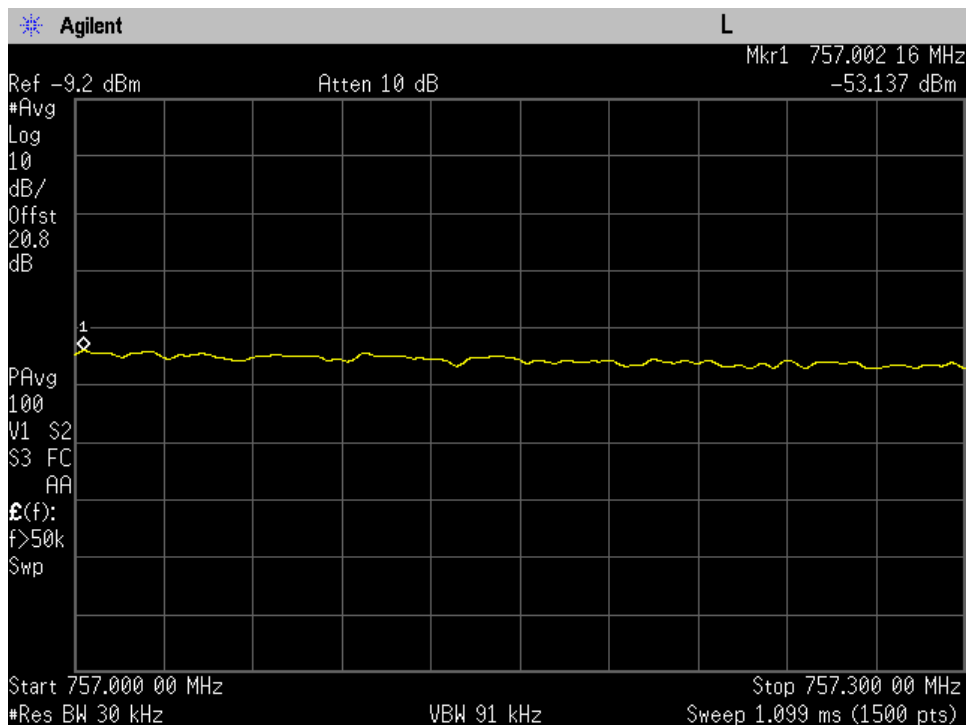

### Oobe\_UL\_824 - 849 MHz\_CDMA\_Upper

### Common Port

OOBE\_DL\_CDMA\_728 - 746 MHz\_Lower\_Common Donor Port 1

OOBE\_DL\_CDMA\_728 - 746 MHz\_Upper\_Common Donor Port 1

OOBE\_DL\_CDMA\_746 - 757 MHz\_Lower\_Common Donor Port 1

OOBE\_DL\_CDMA\_746 - 757 MHz\_Upper\_Common Donor Port 1