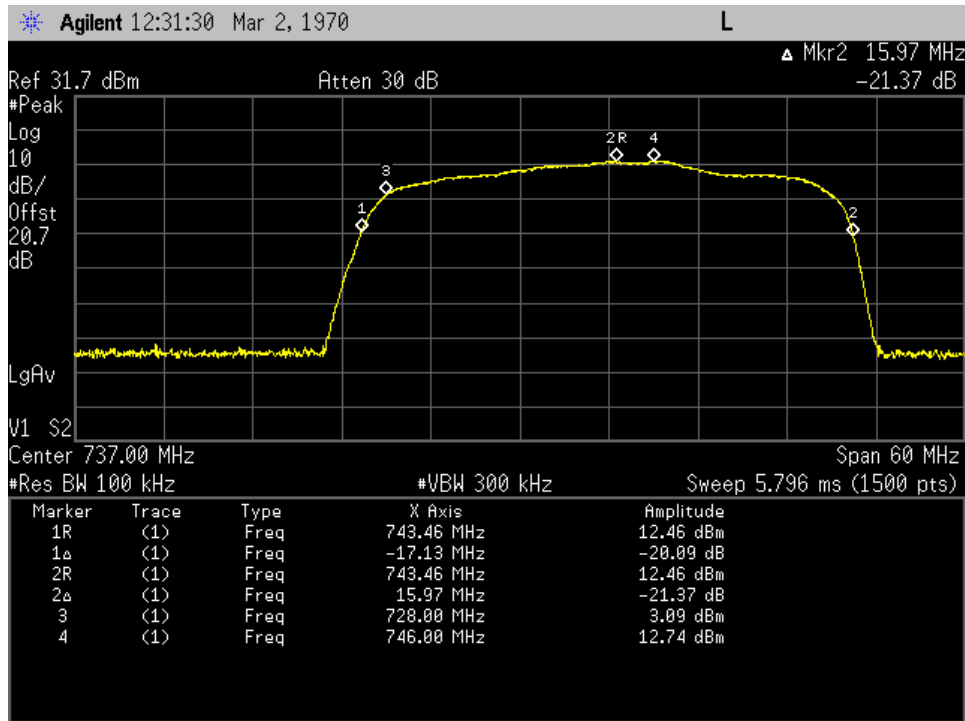

Common Port

Auth Freq Band_DownLink_728 - 746 MHz_Donor Port 3 to Server Port