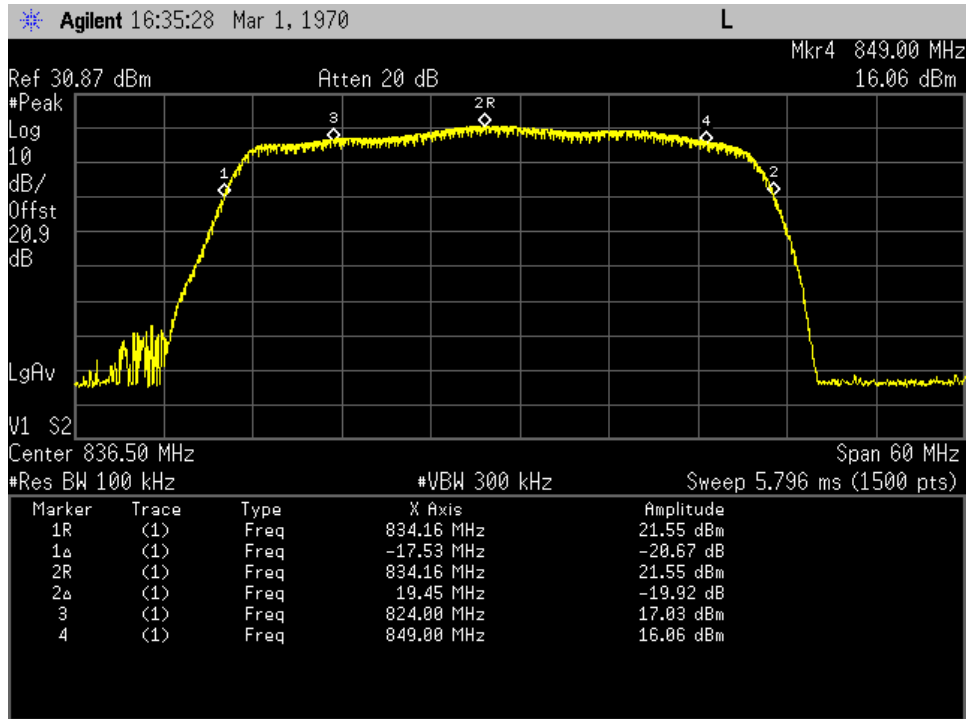

Auth Freq Band\_DownLink\_746 - 757 MHz\_Donor Port 3 to Server Port

Auth Freq Band\_DownLink\_869 - 894 MHz\_Donor Port 2 to Server Port

Auth Freq Band\_UpLink\_1710 - 1755 MHz\_Server Port to Donor Port 1

Auth Freq Band\_UpLink\_1850 - 1915 MHz\_Server Port to Donor Port 1

Auth Freq Band\_UpLink\_698 - 716 MHz\_Server Port to Donor Port 1

Auth Freq Band\_UpLink\_776 - 787 MHz\_Server Port to Donor Port 1

Auth Freq Band\_UpLink\_824 - 849 MHz\_ Server Port to Donor Port 1