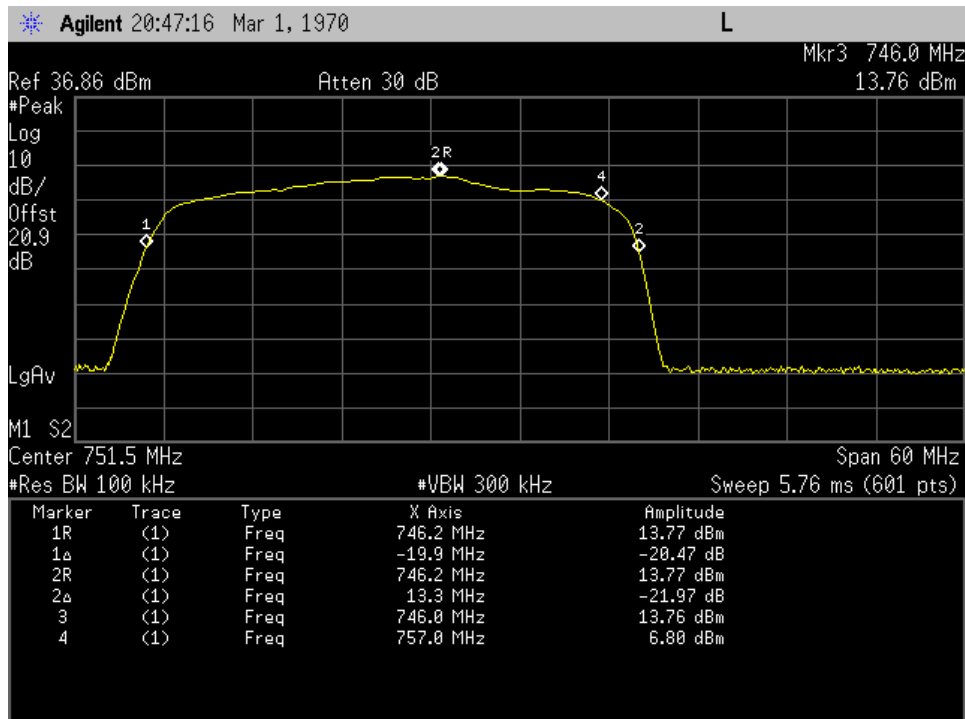

Auth Freq Band\_UpLink\_824 - 849 MHz\_ Server Port to Donor Port 1

## Common Port

Auth Freq Band\_DownLink\_728 - 746 MHz\_Donor Port 3 to Server Port

Auth Freq Band\_DownLink\_746 - 757 MHz\_Donor Port 3 to Server Port

Auth Freq Band\_DownLink\_869 - 894 MHz\_Donor Port 3 to Server Port