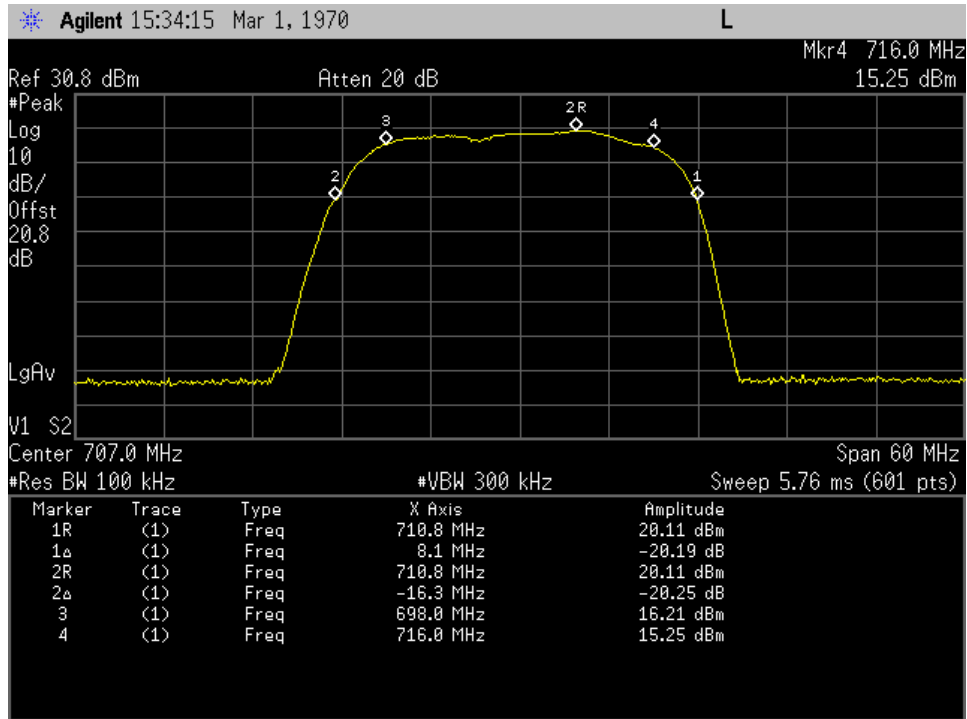

Auth Freq Band\_DownLink\_746 - 757 MHz\_Donor Port 3 to Server Port

Auth Freq Band\_DownLink\_869 - 894 MHz\_Donor Port 2 to Server Port

Auth Freq Band\_UpLink\_1710 - 1755 MHz\_Server Port to Donor Port 1

Auth Freq Band\_UpLink\_1850 - 1915 MHz\_Server Port to Donor Port 1

Auth Freq Band\_UpLink\_698 - 716 MHz\_Server Port to Donor Port 1

Auth Freq Band\_UpLink\_776 - 787 MHz\_Server Port to Donor Port 1