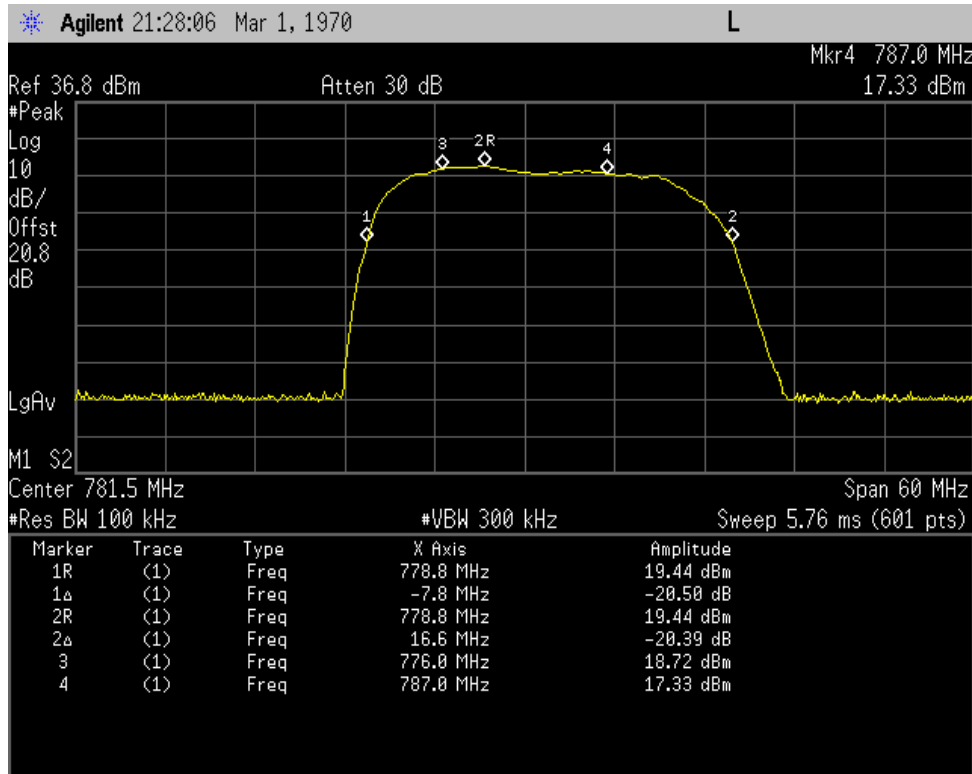

## Common Port

Auth Freq Band\_DownLink\_728 - 746 MHz\_Donor Port 3 to Server Port

Auth Freq Band\_DownLink\_746 - 757 MHz\_Donor Port 3 to Server Port

Auth Freq Band\_DownLink\_869 - 894 MHz\_Donor Port 3 to Server Port

Auth Freq Band\_upLink\_698 - 716 MHz\_Server Port to Donor Port 3

Auth Freq Band\_upLink\_776 - 787 MHz\_ Server Port to Donor Port 3

Auth Freq Band\_upLink\_824 - 849 MHz\_ Server Port to Donor Port 3