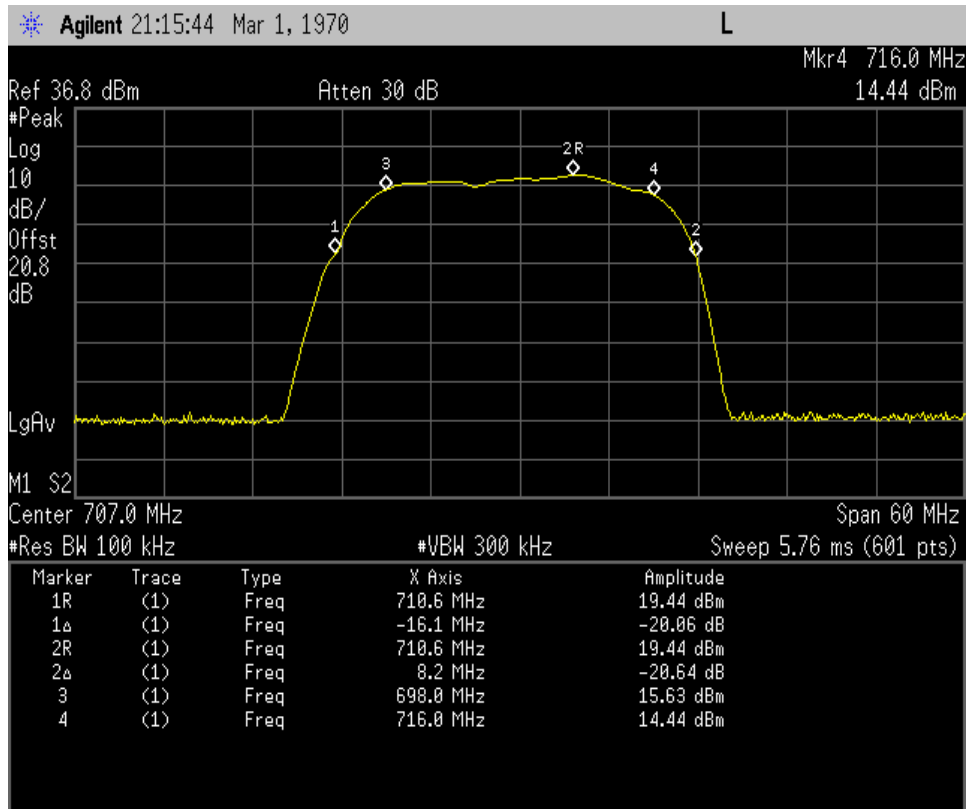

## Common Port

Auth Freq Band\_DownLink\_728 - 746 MHz\_Donor Port 3 to Server Port

Auth Freq Band\_DownLink\_746 - 757 MHz\_Donor Port 3 to Server Port

Auth Freq Band\_DownLink\_869 - 894 MHz\_Donor Port 3 to Server Port

Auth Freq Band\_upLink\_698 - 716 MHz\_Server Port to Donor Port 3

Auth Freq Band\_upLink\_776 - 787 MHz\_ Server Port to Donor Port 3

Auth Freq Band\_upLink\_824 - 849 MHz\_ Server Port to Donor Port 3