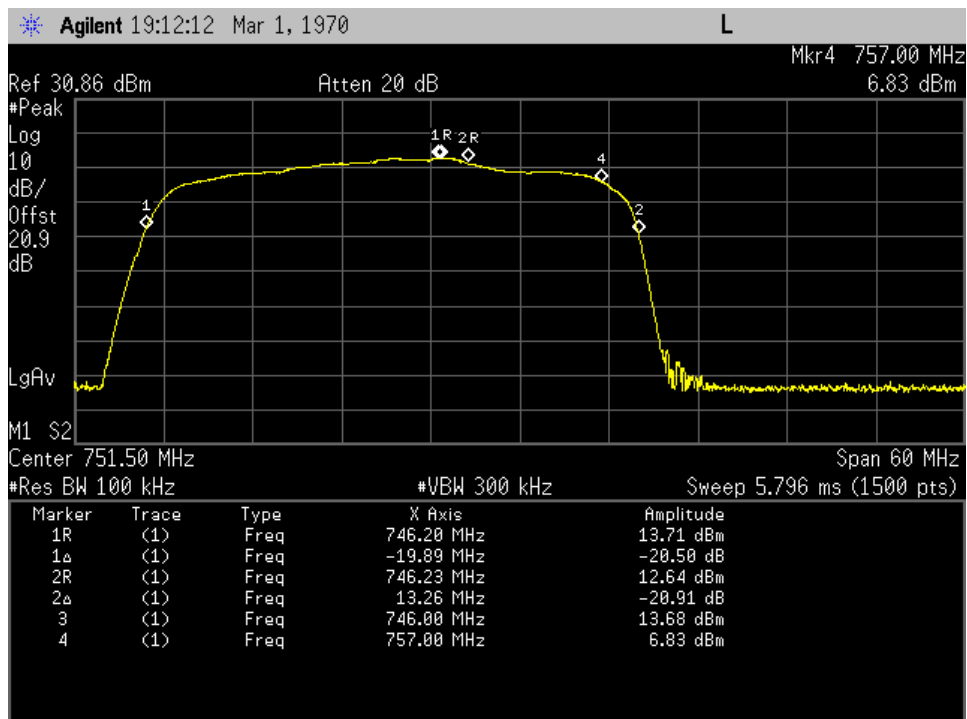

## Dedicated ports

Auth Freq Band\_DownLink\_1930 - 1995 MHz\_Donor Port 1 to Server Port

Auth Freq Band\_DownLink\_2110 - 2155 MHz\_Donor Port 1 to Server Port

Auth Freq Band\_DownLink\_728 - 746 MHz\_Donor Port 3 to Server Port

Auth Freq Band\_DownLink\_746 - 757 MHz\_Donor Port 3 to Server Port

Auth Freq Band\_DownLink\_869 - 894 MHz\_Donor Port 2 to Server Port

Auth Freq Band\_UpLink\_1710 - 1755 MHz\_Server Port to Donor Port 1