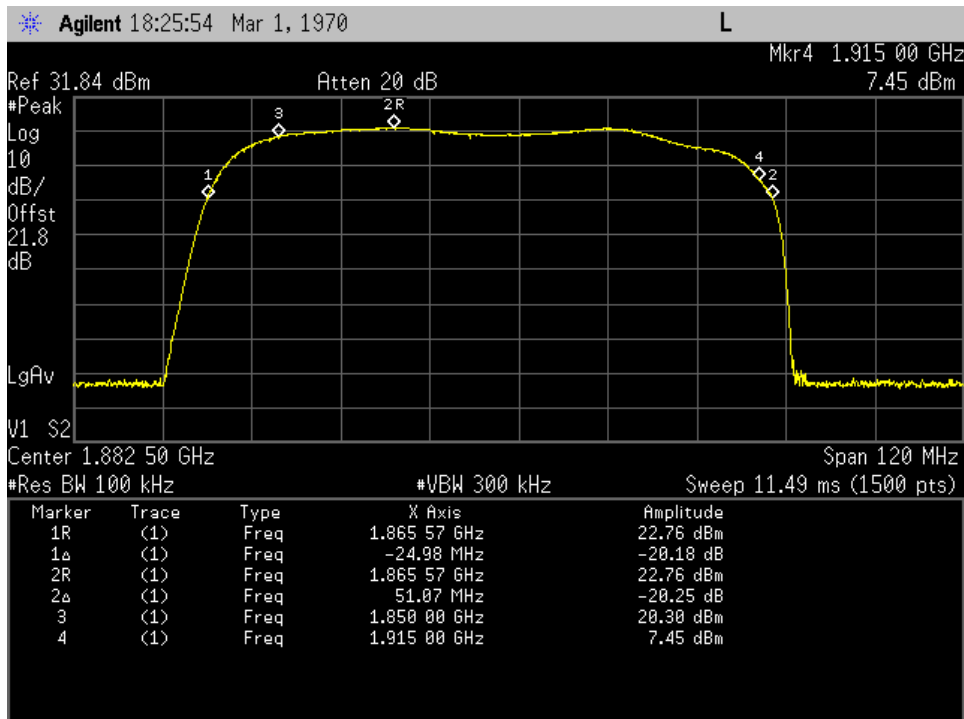

## Dedicated ports

Auth Freq Band\_DownLink\_1930 - 1995 MHz\_Donor Port 1 to Server Port

Auth Freq Band\_DownLink\_2110 - 2155 MHz\_Donor Port 1 to Server Port

Auth Freq Band\_DownLink\_728 - 746 MHz\_Donor Port 3 to Server Port

Auth Freq Band\_DownLink\_746 - 757 MHz\_Donor Port 3 to Server Port

Auth Freq Band\_DownLink\_869 - 894 MHz\_Donor Port 2 to Server Port

Auth Freq Band\_UpLink\_1710 - 1755 MHz\_Server Port to Donor Port 1

Auth Freq Band\_UpLink\_1850 - 1915 MHz\_Server Port to Donor Port 1

Auth Freq Band\_UpLink\_698 - 716 MHz\_Server Port to Donor Port 1

Auth Freq Band\_UpLink\_776 - 787 MHz\_Server Port to Donor Port 1