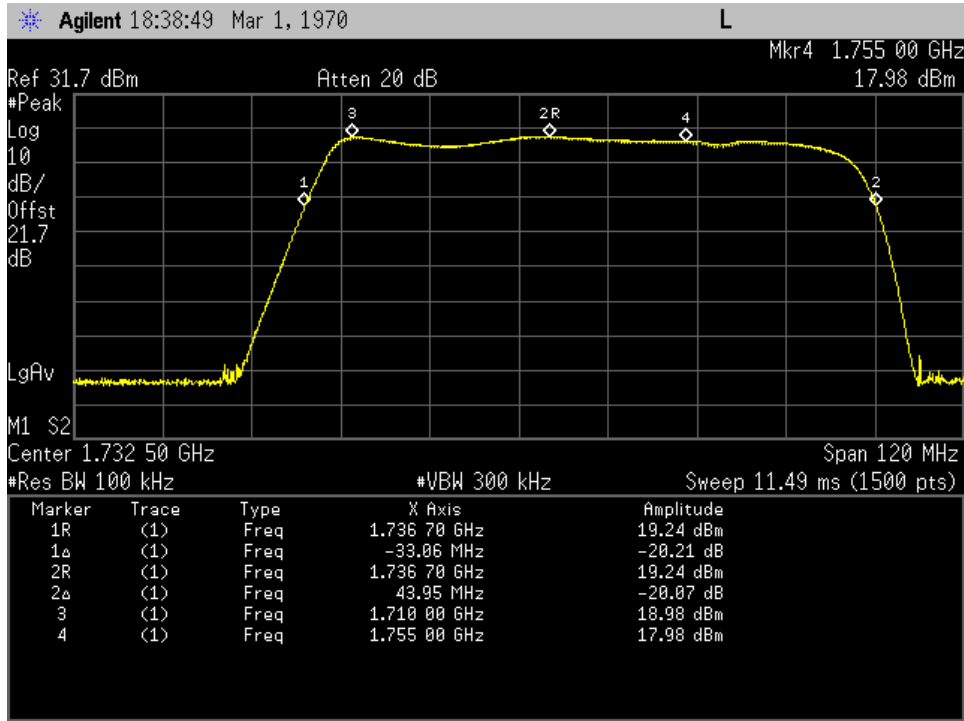

Auth Freq Band\_DownLink\_746 - 757 MHz\_Donor Port 3 to Server Port

Auth Freq Band\_DownLink\_869 - 894 MHz\_Donor Port 2 to Server Port

Auth Freq Band\_UpLink\_1710 - 1755 MHz\_Server Port to Donor Port 1

Auth Freq Band\_UpLink\_1850 - 1915 MHz\_Server Port to Donor Port 1

Auth Freq Band\_UpLink\_698 - 716 MHz\_Server Port to Donor Port 1

Auth Freq Band\_UpLink\_776 - 787 MHz\_Server Port to Donor Port 1