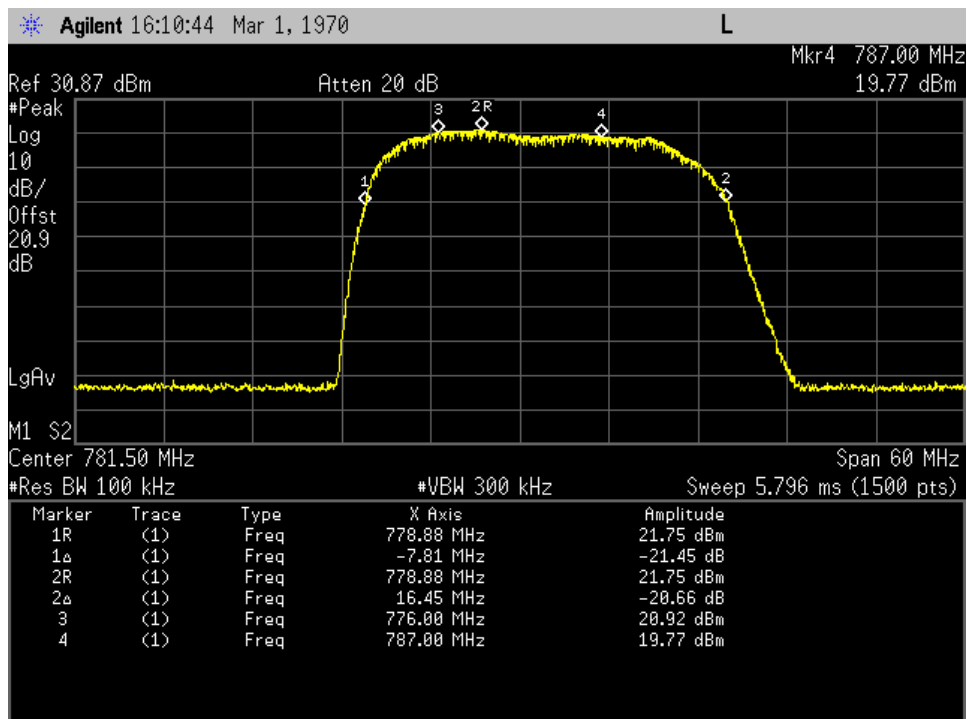

Auth Freq Band\_DownLink\_746 - 757 MHz\_Donor Port 3 to Server Port

Auth Freq Band\_DownLink\_869 - 894 MHz\_Donor Port 2 to Server Port

Auth Freq Band\_UpLink\_1710 - 1755 MHz\_Server Port to Donor Port 1

Auth Freq Band\_UpLink\_1850 - 1915 MHz\_Server Port to Donor Port 1

Auth Freq Band\_UpLink\_698 - 716 MHz\_Server Port to Donor Port 1

Auth Freq Band\_UpLink\_776 - 787 MHz\_Server Port to Donor Port 1

Auth Freq Band\_UpLink\_824 - 849 MHz\_ Server Port to Donor Port 1