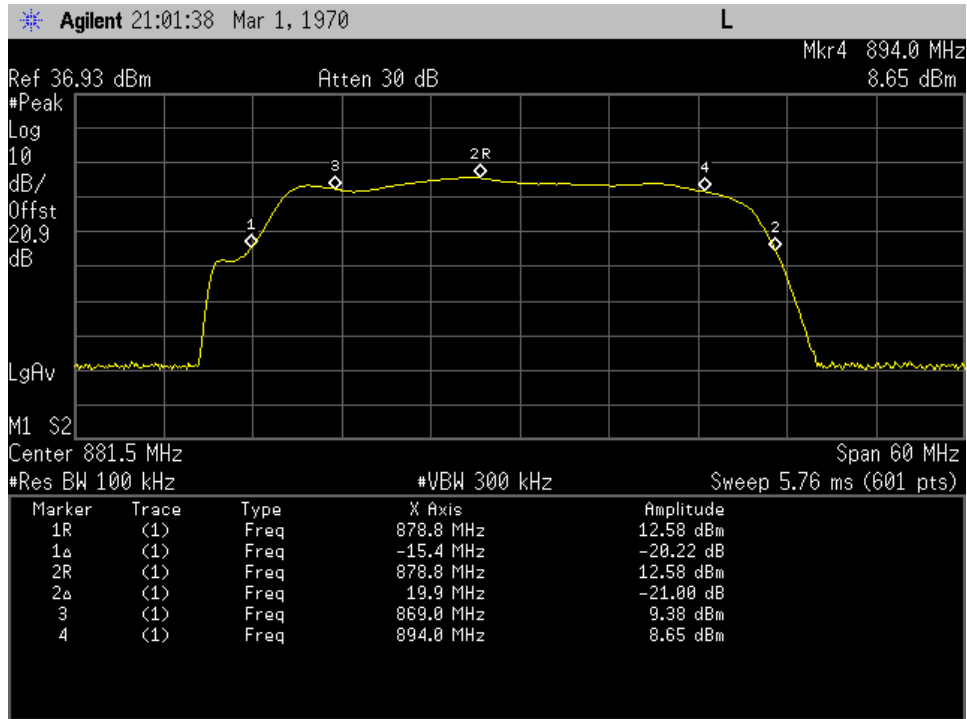

## Common Port

Auth Freq Band\_DownLink\_728 - 746 MHz\_Donor Port 3 to Server Port

Auth Freq Band\_DownLink\_746 - 757 MHz\_Donor Port 3 to Server Port

Auth Freq Band\_DownLink\_869 - 894 MHz\_Donor Port 3 to Server Port

Auth Freq Band\_upLink\_698 - 716 MHz\_Server Port to Donor Port 3

Auth Freq Band\_upLink\_776 - 787 MHz\_ Server Port to Donor Port 3

Auth Freq Band\_upLink\_824 - 849 MHz\_ Server Port to Donor Port 3