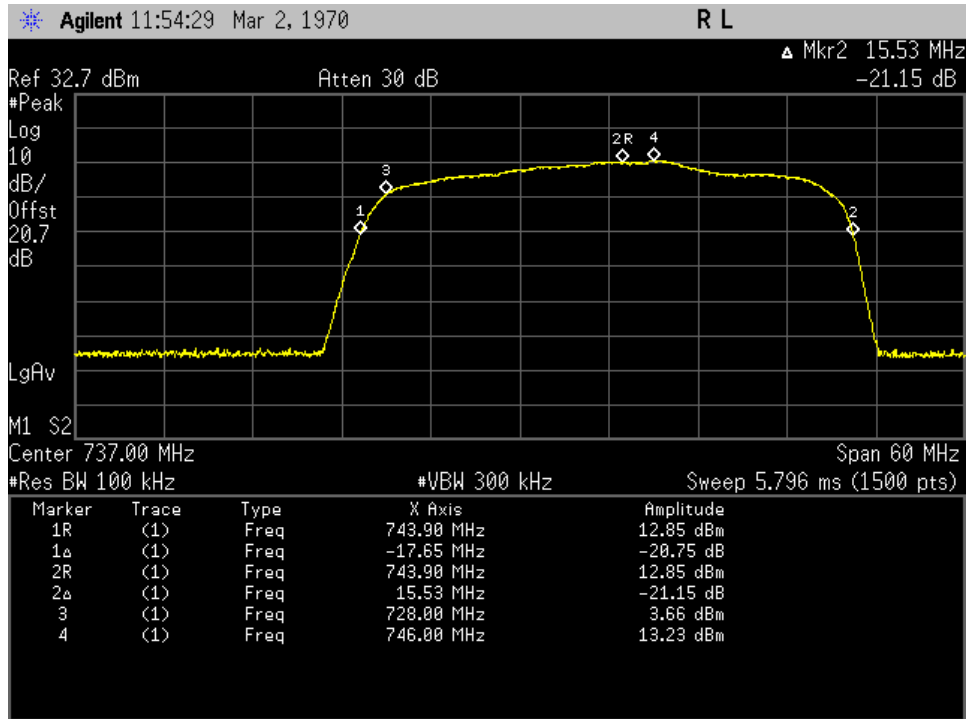

## Dedicated ports

Auth Freq Band\_DownLink\_1930 - 1995 MHz\_Donor Port 1 to Server Port

Auth Freq Band\_DownLink\_2110 - 2155 MHz\_Donor Port 1 to Server Port

Auth Freq Band\_DownLink\_728 - 746 MHz\_Donor Port 3 to Server Port

Auth Freq Band\_DownLink\_746 - 757 MHz\_Donor Port 3 to Server Port

Auth Freq Band\_DownLink\_869 - 894 MHz\_Donor Port 2 to Server Port

Auth Freq Band\_UpLink\_1710 - 1755 MHz\_Server Port to Donor Port 1