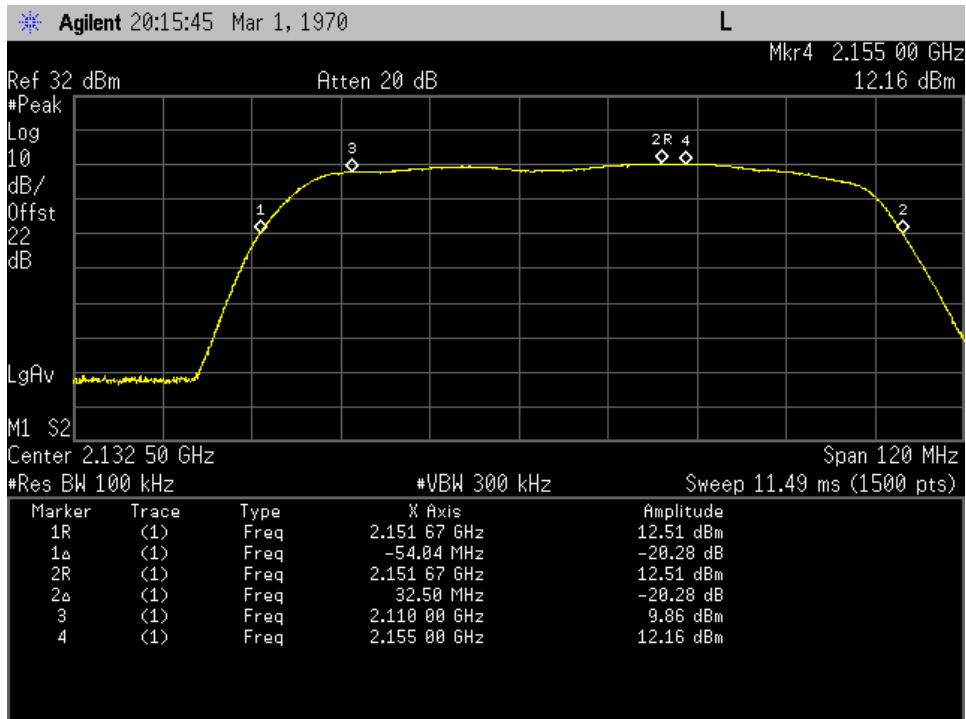

### **Common and Dedicated Ports**

## Dedicated ports

Auth Freq Band\_DownLink\_1930 - 1995 MHz\_Donor Port 1 to Server Port

Auth Freq Band\_DownLink\_2110 - 2155 MHz\_Donor Port 1 to Server Port

Auth Freq Band\_DownLink\_728 - 746 MHz\_Donor Port 3 to Server Port