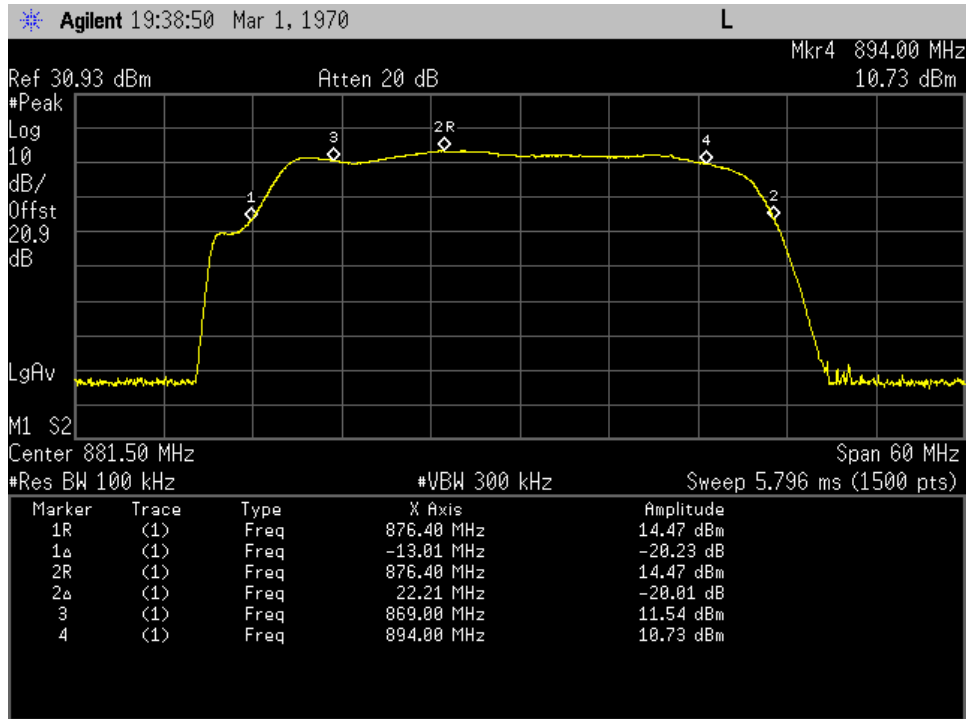

## Dedicated ports

Auth Freq Band\_DownLink\_1930 - 1995 MHz\_Donor Port 1 to Server Port

Auth Freq Band\_DownLink\_2110 - 2155 MHz\_Donor Port 1 to Server Port

Auth Freq Band\_DownLink\_728 - 746 MHz\_Donor Port 3 to Server Port

Auth Freq Band\_DownLink\_746 - 757 MHz\_Donor Port 3 to Server Port

Auth Freq Band\_DownLink\_869 - 894 MHz\_Donor Port 2 to Server Port

Auth Freq Band\_UpLink\_1710 - 1755 MHz\_Server Port to Donor Port 1