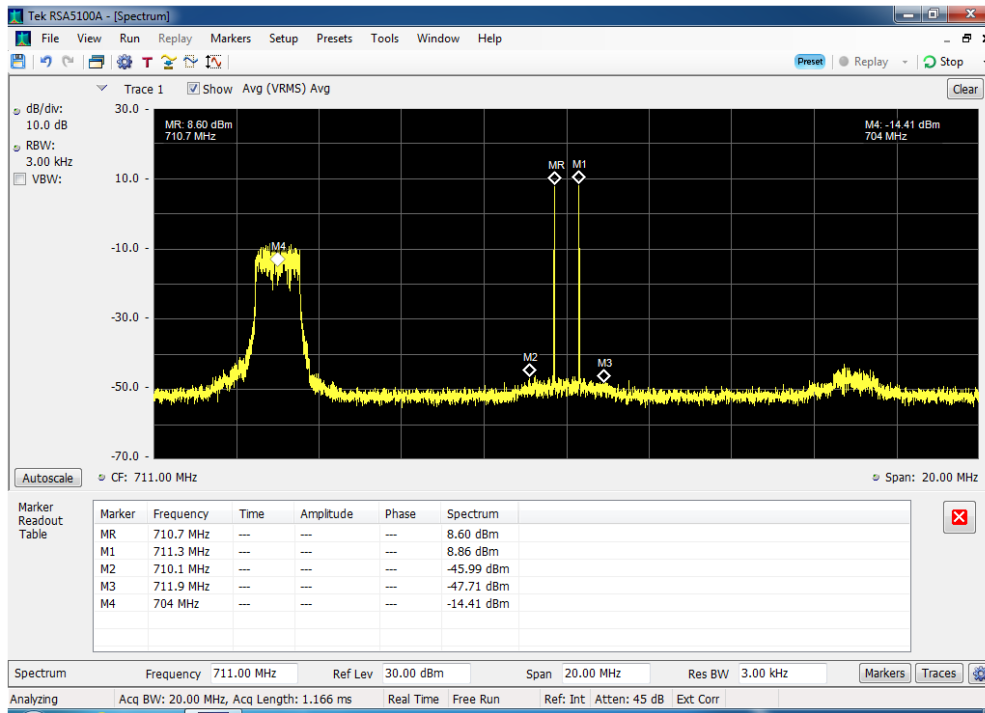

Annex L

Intermodulation with Modem

Intermodulation_3 tone_698 - 716 MHz_modem on and transmitting

Intermodulation_3 tone_698 - 716 MHz_modem on but not Transmitting

Intermodulation_3 tone_776 - 787 MHz_modem on and transmitting

Intermodulation_3 tone_776 - 787 MHz_modem on but not Transmitting

Intermodulation_3 tone_1850 - 1910 MHz_modem on and transmitting

Intermodulation_3 tone_1850 - 1910 MHz_modem on but not Transmitting

Intermodulation_3 tone_1710 - 1755 MHz_modem on and transmitting

Intermodulation_3 tone_1710 - 1755 MHz_modem on but not Transmitting

Intermodulation_3 tone_824 - 849 MHz_modem on and transmitting

Intermodulation_3 tone_824 - 849 MHz_modem on but not Transmitting