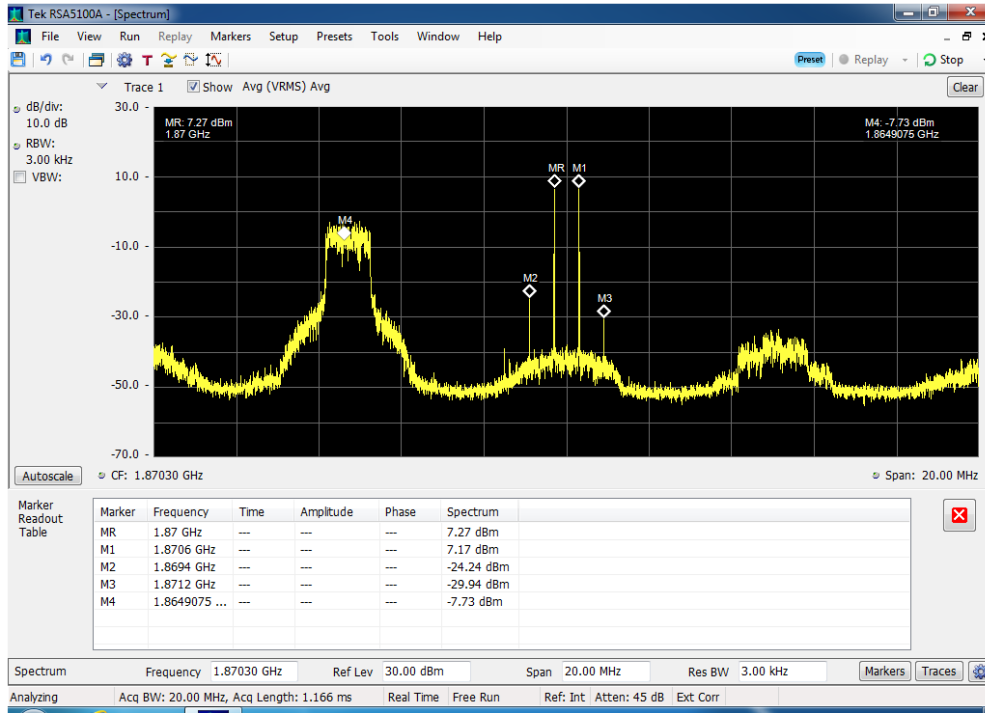

Annex L

Intermodulation with Modem

Intermodulation_3 tone_698 - 716 MHz_modem on and transmitting

Intermodulation_3 tone_698 - 716 MHz_modem on but not Transmitting

Intermodulation_3 tone_776 - 787 MHz_modem on and transmitting

Intermodulation_3 tone_776 - 787 MHz_modem on but not Transmitting

Intermodulation_3 tone_1850 - 1910 MHz_modem on and transmitting

Intermodulation_3 tone_1850 - 1910 MHz_modem on but not Transmitting

Intermodulation_3 tone_1710 - 1755 MHz_modem on and transmitting

Intermodulation_3 tone_1710 - 1755 MHz_modem on but not Transmitting

Intermodulation_3 tone_824 - 849 MHz_modem on and transmitting

Intermodulation_3 tone_824 - 849 MHz_modem on but not Transmitting