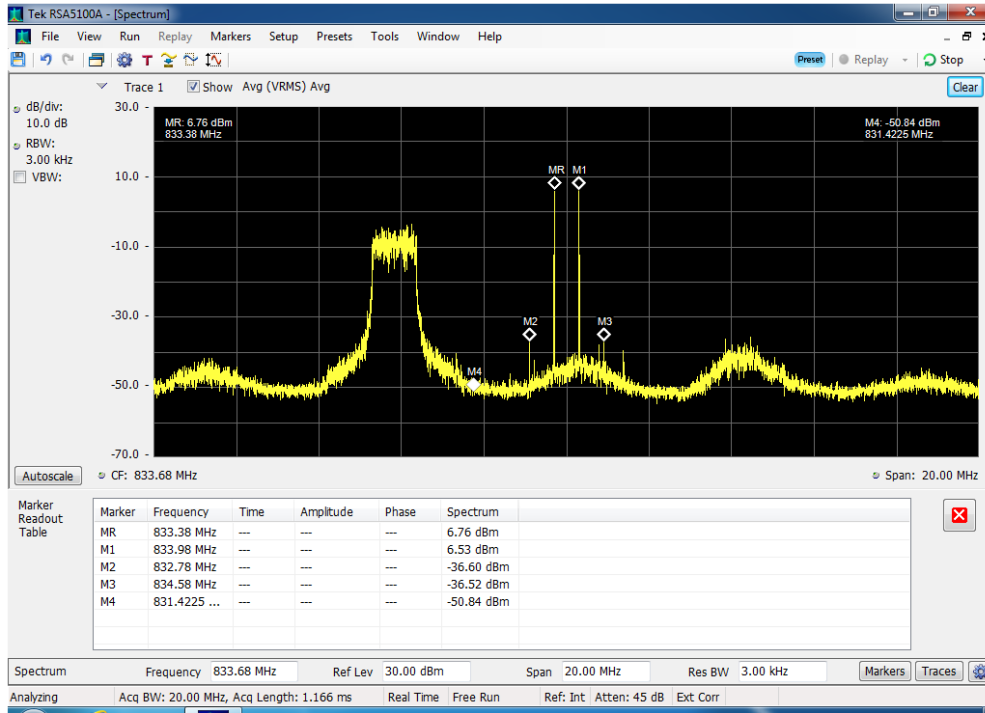

Intermodulation_3 tone_776 - 787 MHz_modem on but not Transmitting

Intermodulation_3 tone_1850 - 1910 MHz_modem on and transmitting

Intermodulation_3 tone_1850 - 1910 MHz_modem on but not Transmitting

Intermodulation_3 tone_1710 - 1755 MHz_modem on and transmitting

Intermodulation_3 tone_1710 - 1755 MHz_modem on but not Transmitting

Intermodulation_3 tone_824 - 849 MHz_modem on and transmitting

Intermodulation_3 tone_824 - 849 MHz_modem on but not Transmitting