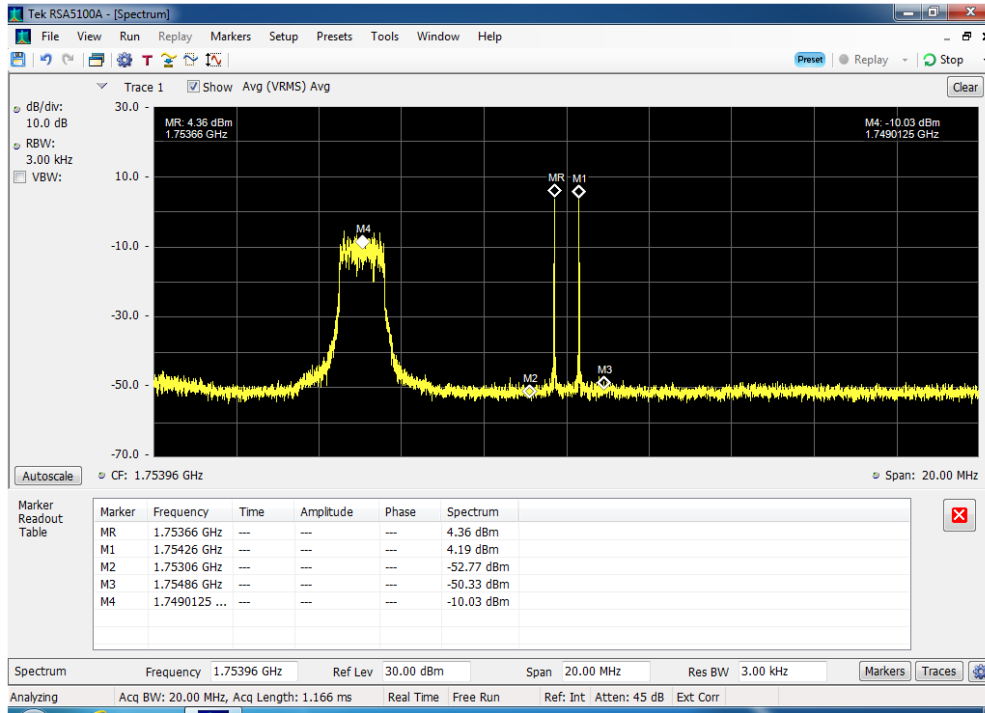

Intermodulation_3 tone_776 - 787 MHz_modem on but not Transmitting

Intermodulation_3 tone_1850 - 1910 MHz_modem on and transmitting

Intermodulation_3 tone_1850 - 1910 MHz_modem on but not Transmitting

Intermodulation_3 tone_1710 - 1755 MHz_modem on and transmitting

Intermodulation_3 tone_1710 - 1755 MHz_modem on but not Transmitting

Intermodulation_3 tone_824 - 849 MHz_modem on and transmitting

Intermodulation_3 tone_824 - 849 MHz_modem on but not Transmitting