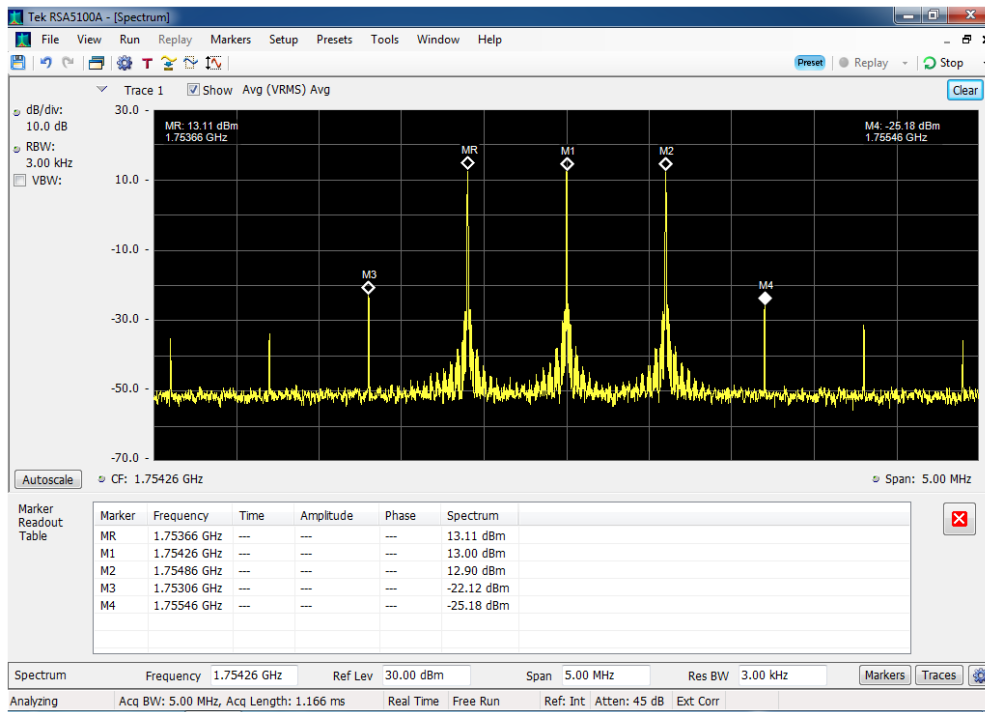

Intermodulation_3 tone_776 - 787 MHz_modem on but not Transmitting

Intermodulation_3 tone_1850 - 1910 MHz_modem on and transmitting

Intermodulation_3 tone_1850 - 1910 MHz_modem on but not Transmitting

Intermodulation_3 tone_1710 - 1755 MHz_modem on and transmitting

Intermodulation_3 tone_1710 - 1755 MHz_modem on but not Transmitting

Intermodulation_3 tone_824 - 849 MHz_modem on and transmitting

Intermodulation_3 tone_824 - 849 MHz_modem on but not Transmitting