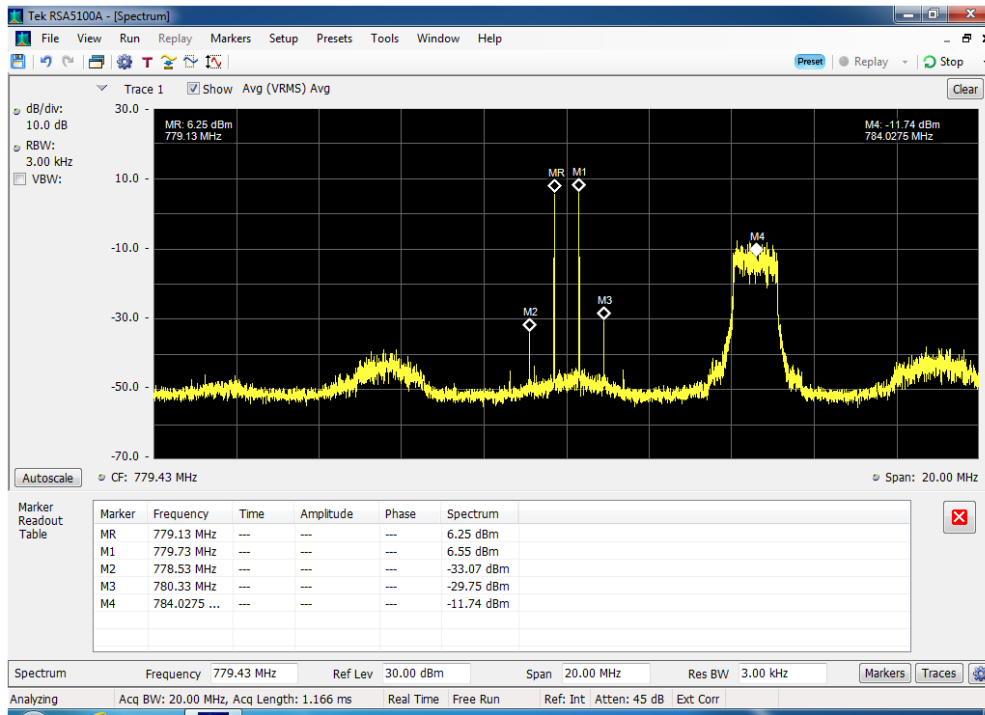

Annex L

Intermodulation with Modem

Intermodulation_3 tone_698 - 716 MHz_modem on and transmitting

Intermodulation_3 tone_698 - 716 MHz_modem on but not Transmitting

Intermodulation_3 tone_776 - 787 MHz_modem on and transmitting

Intermodulation_3 tone_776 - 787 MHz_modem on but not Transmitting

Intermodulation_3 tone_1850 - 1910 MHz_modem on and transmitting

Intermodulation_3 tone_1850 - 1910 MHz_modem on but not Transmitting

Intermodulation_3 tone_1710 - 1755 MHz_modem on and transmitting

Intermodulation_3 tone_1710 - 1755 MHz_modem on but not Transmitting

Intermodulation_3 tone_824 - 849 MHz_modem on and transmitting

Intermodulation_3 tone_824 - 849 MHz_modem on but not Transmitting