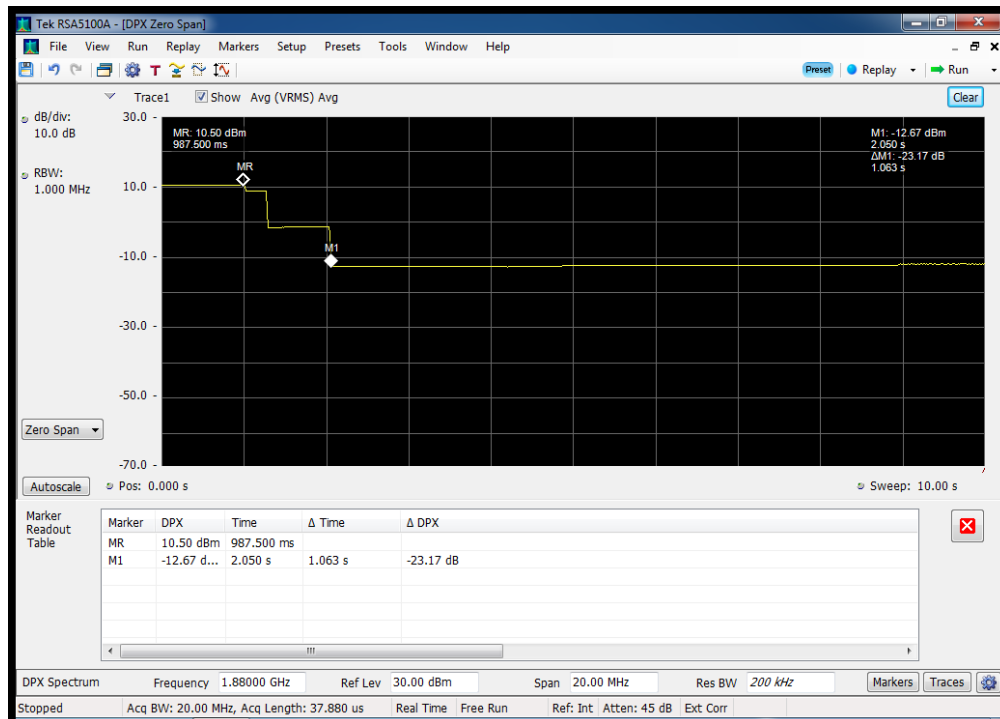

Annex G

Uplink Gain Timing

1732.5 MHz

1880 MHz

707 MHz

751.5 MHz

836.5 MHz