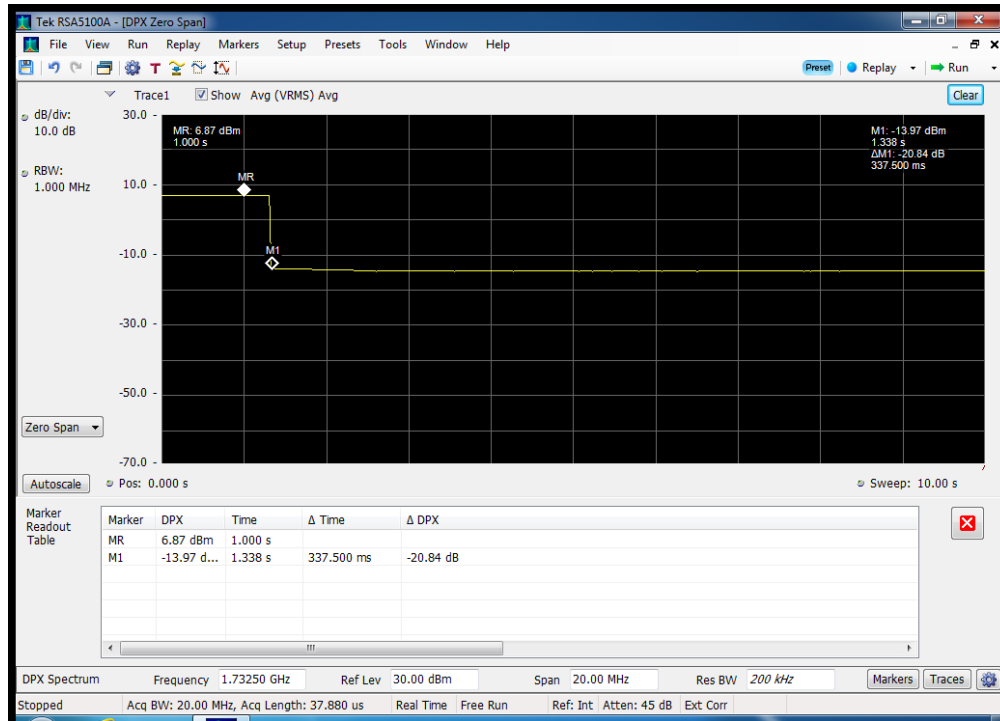

Annex G

Uplink Gain Timing

1732.5 MHz

1880 MHz

707 MHz

751.5 MHz

836.5 MHz