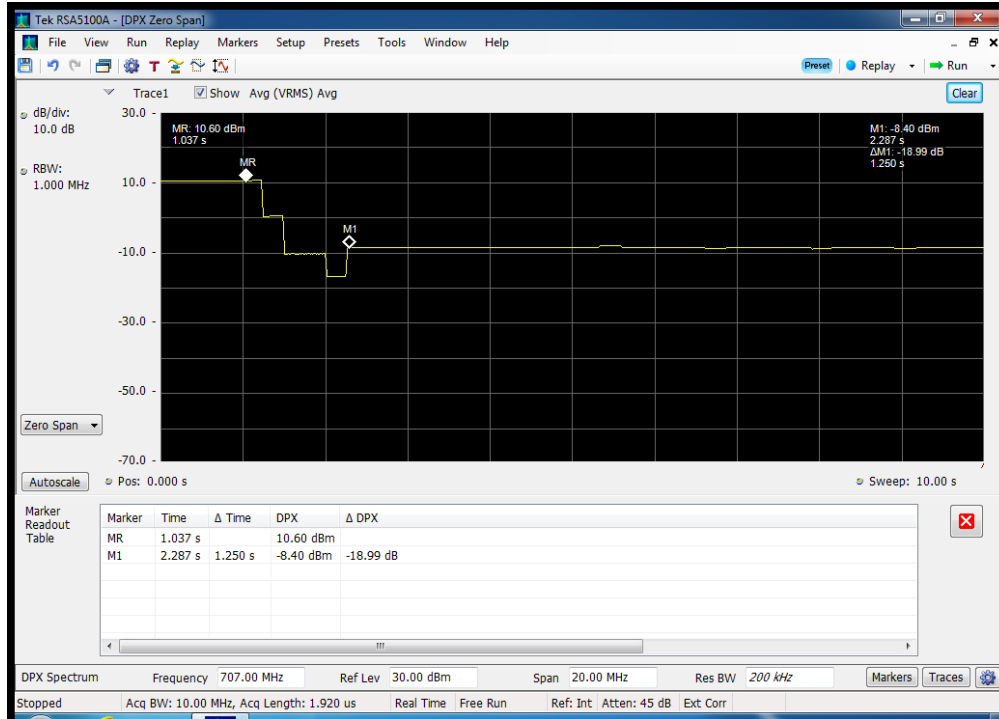

Annex G

Uplink Gain Timing

1732.5 MHz

1880 MHz

707 MHz

751.5 MHz

836.5 MHz