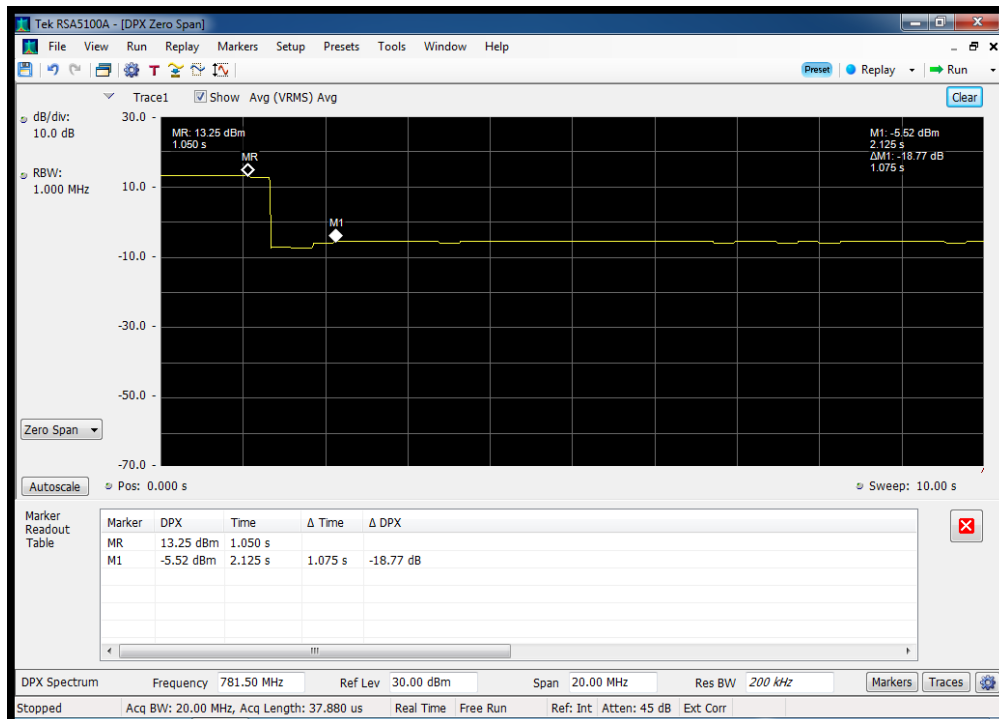

Annex G

Uplink Gain Timing

1732.5 MHz

1880 MHz

707 MHz

751.5 MHz

836.5 MHz