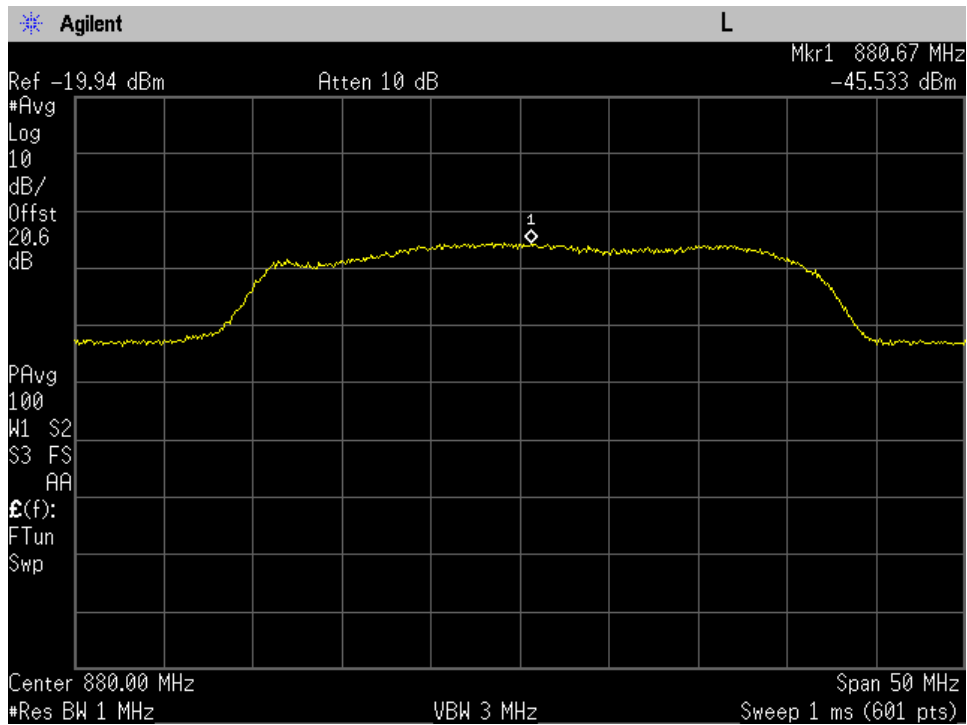

Annex E

Noise Power

Uplink Noise Timing

Downlink_1930_1990_Noise Power

Downlink_2110_2155_Noise Power

Downlink_728_746_Noise Power

Downlink_746_757_Noise Power

Downlink_869_894_Noise Power

Uplink_1710_1755_Noise Power

Uplink_1850_1910_Noise Power

Uplink_698_716_Noise Power

Uplink_776_787_Noise Power

Uplink_824_849_Noise Power

Uplink Noise Timing_1732 MHz

Uplink Noise Timing_1880 MHz

Uplink Noise Timing_707 MHz