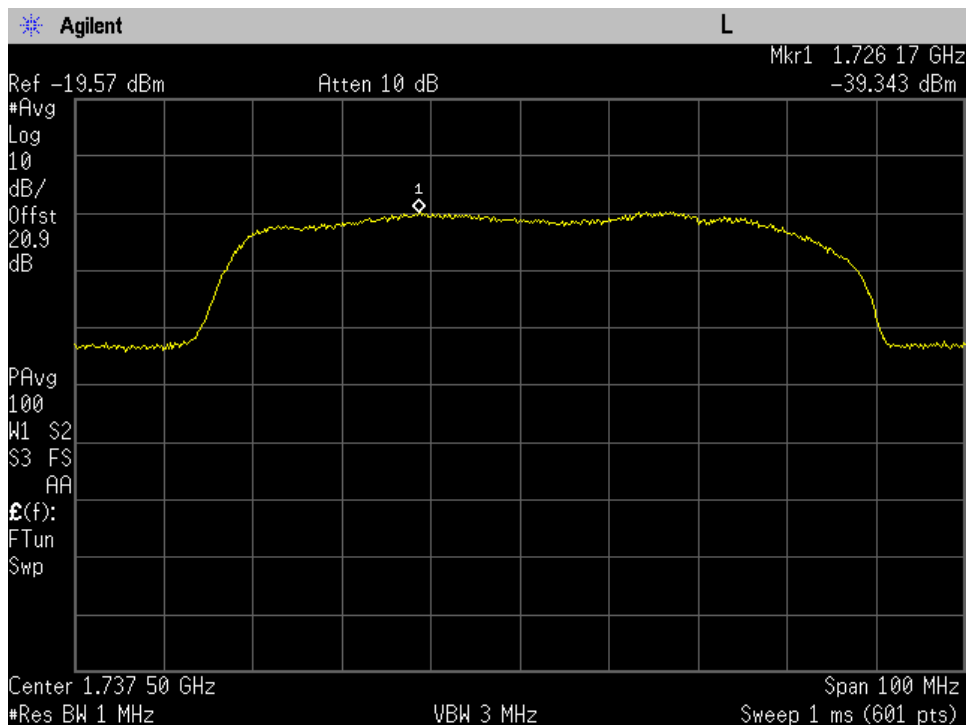

Uplink_1710_1755_Noise Power