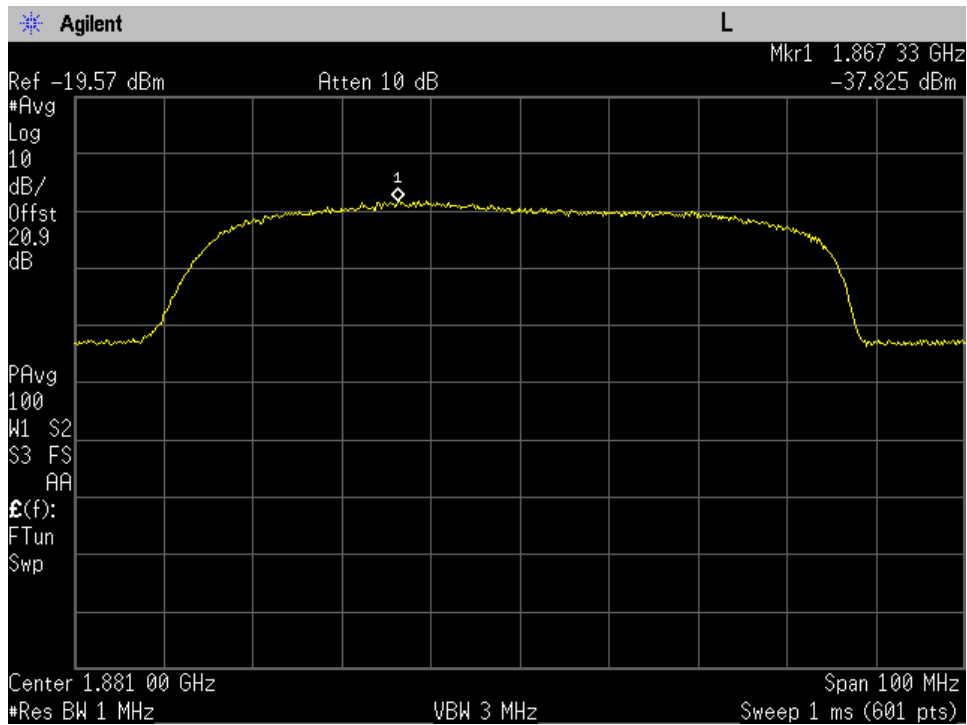

Uplink_1850_1910_Noise Power