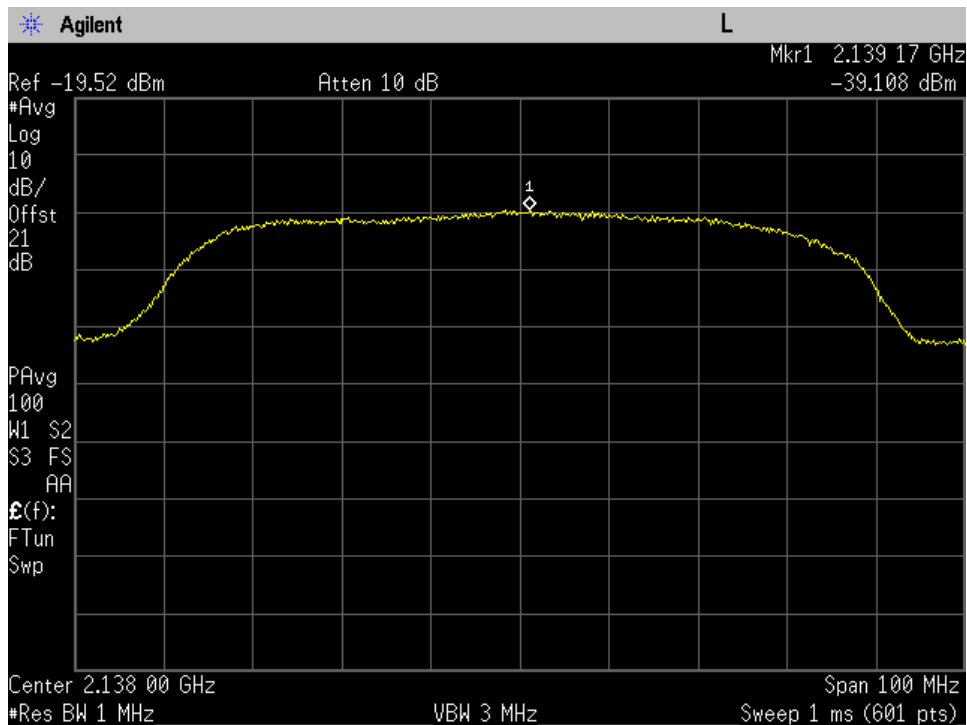

Annex E

Noise Power

Uplink Noise Timing

Downlink_1930_1990_Noise Power

Downlink_2110_2155_Noise Power

Downlink_728_746_Noise Power

Downlink_746_757_Noise Power

Downlink_869_894_Noise Power