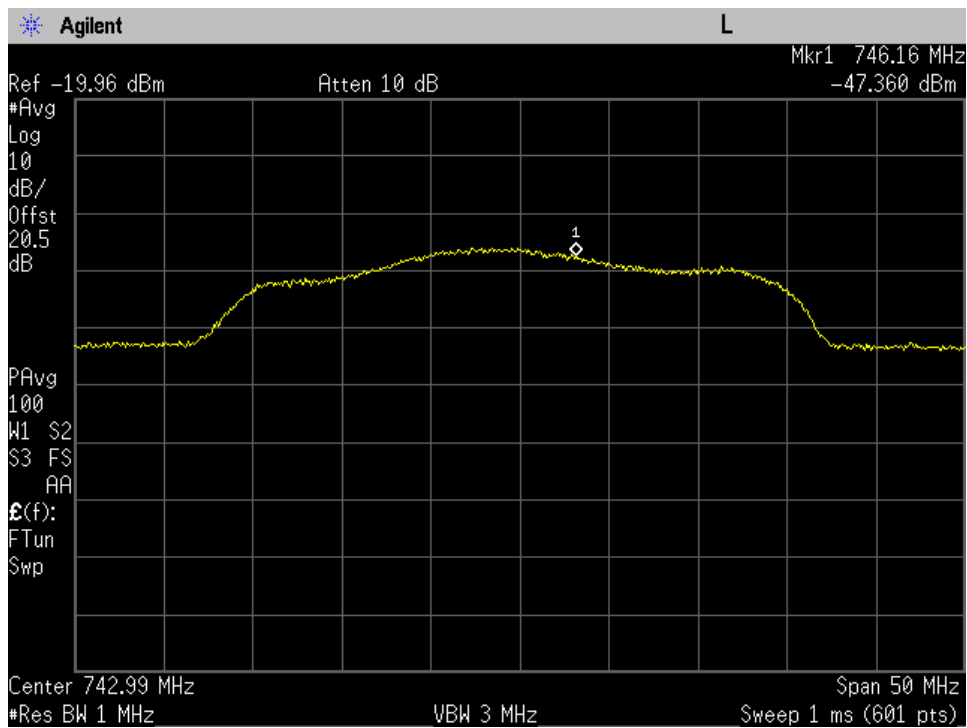

Annex E

Noise Power

Uplink Noise Timing

Downlink_1930_1990_Noise Power

Downlink_2110_2155_Noise Power

Downlink_728_746_Noise Power

Downlink_746_757_Noise Power

Downlink_869_894_Noise Power

Uplink_1710_1755_Noise Power

Uplink_1850_1910_Noise Power

Uplink_698_716_Noise Power

Uplink_776_787_Noise Power

Uplink_824_849_Noise Power

Uplink Noise Timing_1732 MHz

Uplink Noise Timing_1880 MHz

Uplink Noise Timing_707 MHz