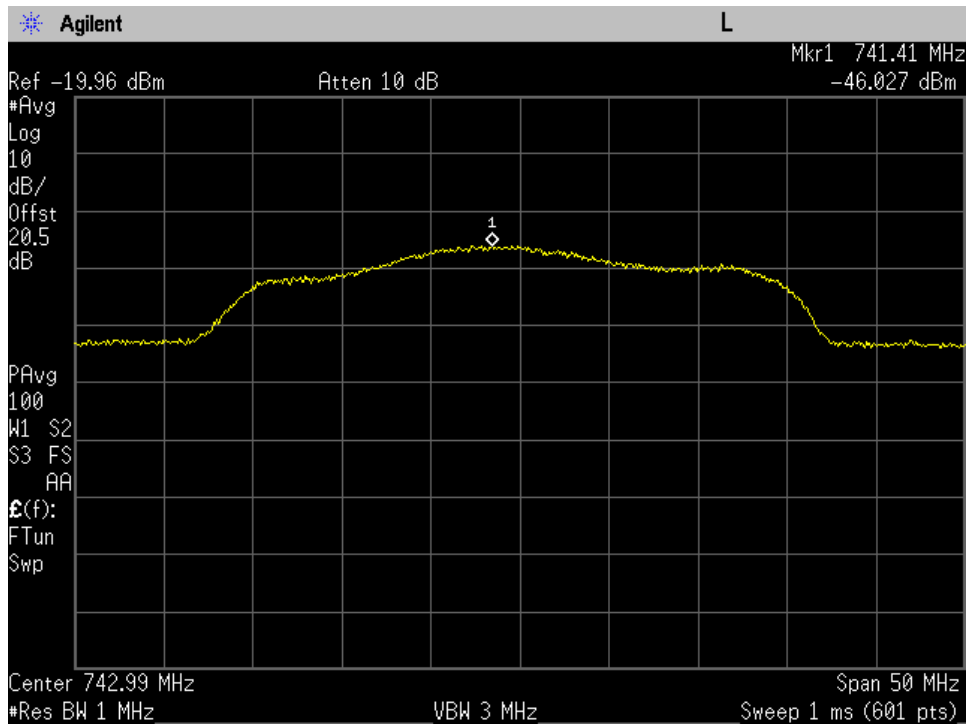

Annex E

Noise Power

Uplink Noise Timing

Downlink_1930_1990_Noise Power

Downlink_2110_2155_Noise Power

Downlink_728_746_Noise Power

Downlink_746_757_Noise Power

Downlink_869_894_Noise Power

Uplink_1710_1755_Noise Power

Uplink_1850_1910_Noise Power

Uplink_698_716_Noise Power

Uplink_776_787_Noise Power

Uplink_824_849_Noise Power

Uplink Noise Timing_1732 MHz

Uplink Noise Timing_1880 MHz

Uplink Noise Timing_707 MHz