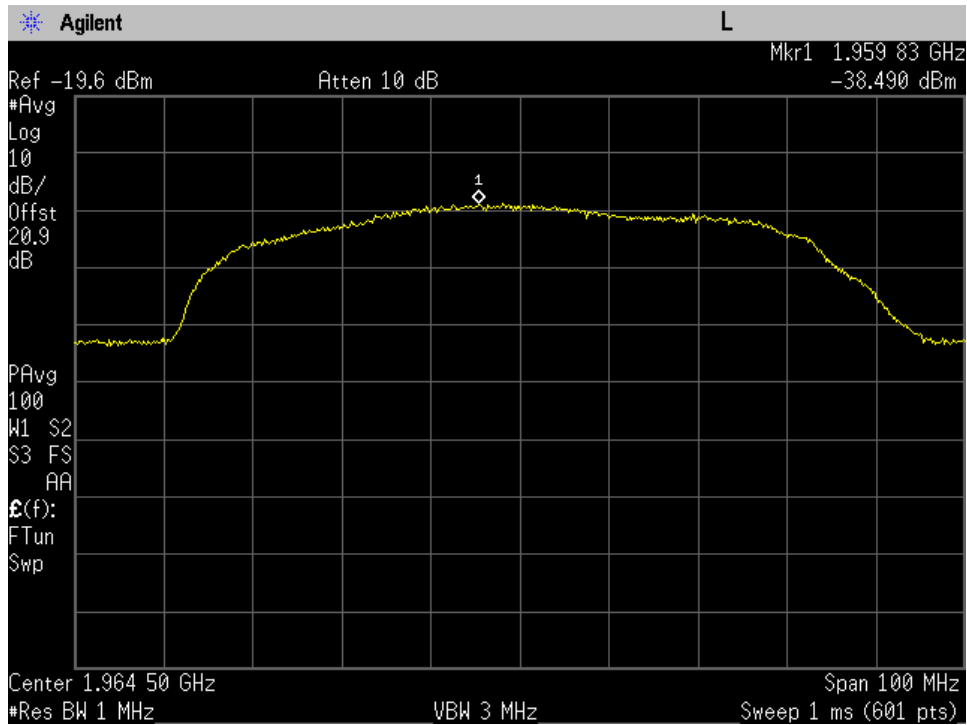

Annex E

Noise Power

Uplink Noise Timing

Downlink_1930_1990_Noise Power

Downlink_2110_2155_Noise Power

Downlink_728_746_Noise Power

Downlink_746_757_Noise Power

Downlink_869_894_Noise Power