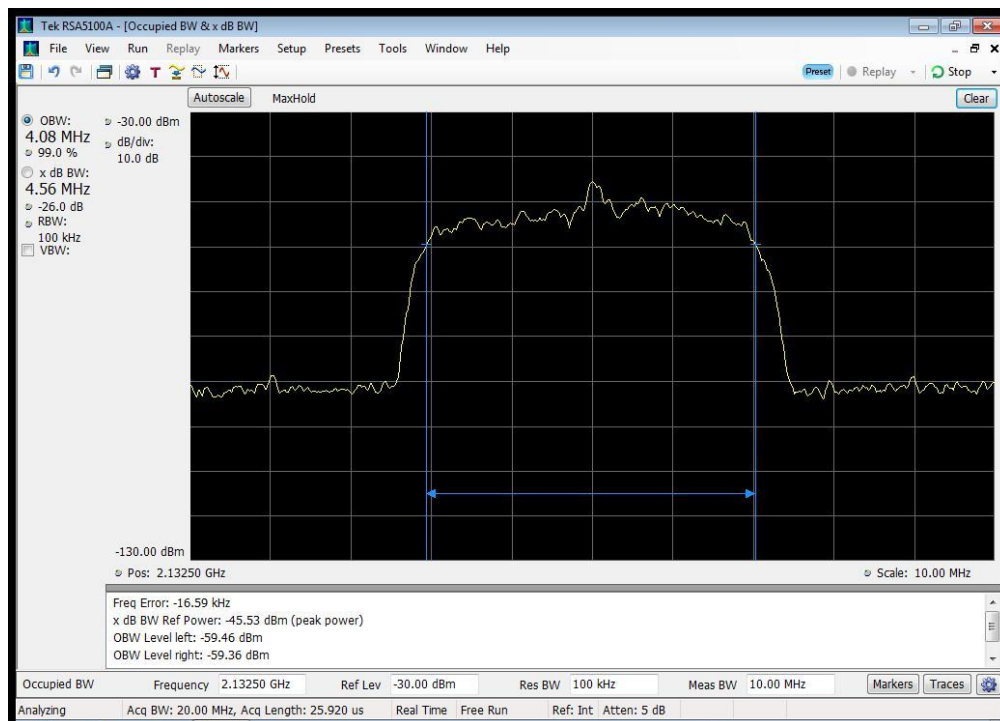

WCDMA Downlink Input_2110 - 2155 MHz