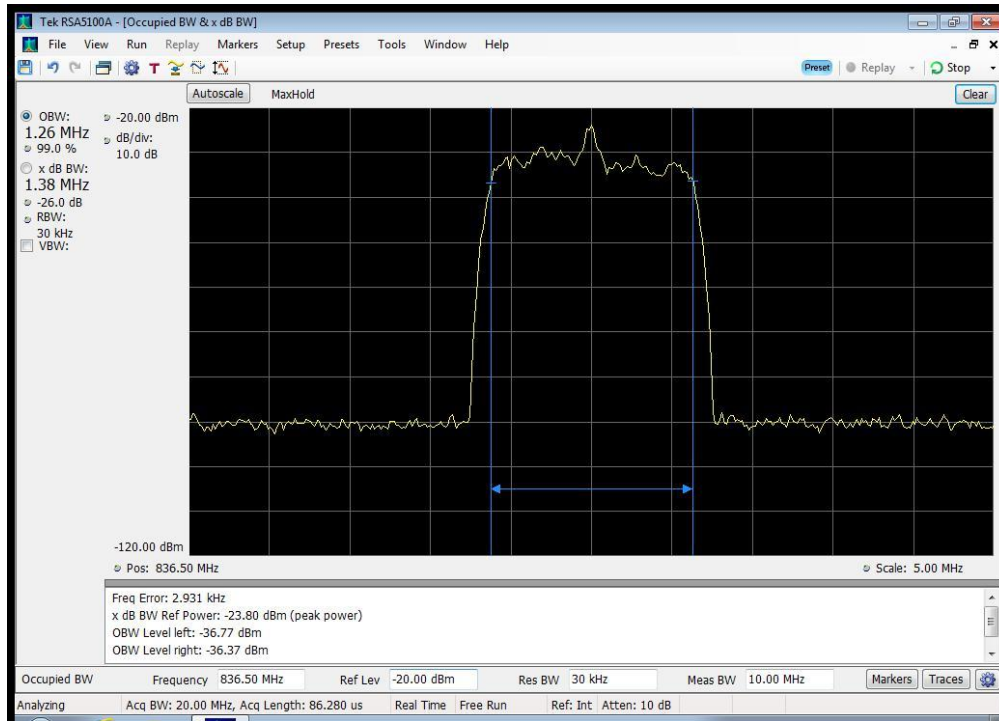

CDMA Uplink Input_698 - 716 MHz

CDMA Uplink Input_776 - 787 MHz

CDMA Uplink Input_824 - 849 MHz

CDMA Uplink Output_1710 - 1755 MHz

CDMA Uplink Output_1850 - 1915 MHz

CDMA Uplink Output_698 - 716 MHz

CDMA Uplink Output_776 - 787 MHz