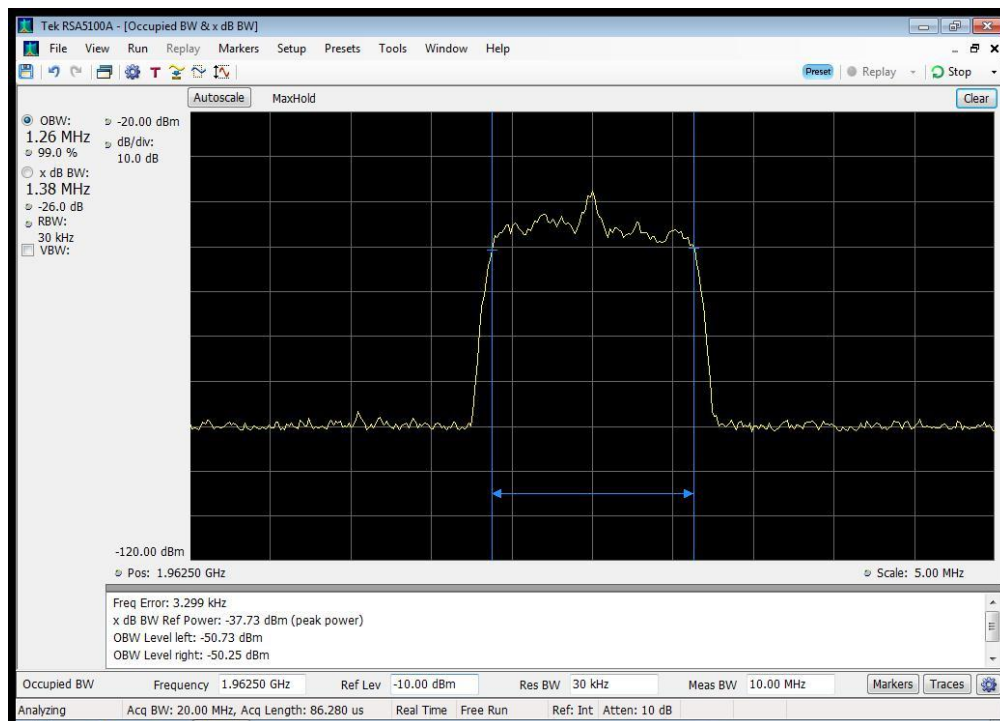

Annex H

Occupied Bandwidth

CDMA Downlink Input_1930 - 1995 MHz

CDMA Downlink Input_2110 - 2155 MHz

CDMA Downlink Input_728 - 746 MHz

CDMA Downlink Input_746 - 757 MHz

CDMA Downlink Input_869 - 894 MHz

CDMA Downlink Output_1930 - 1995 MHz