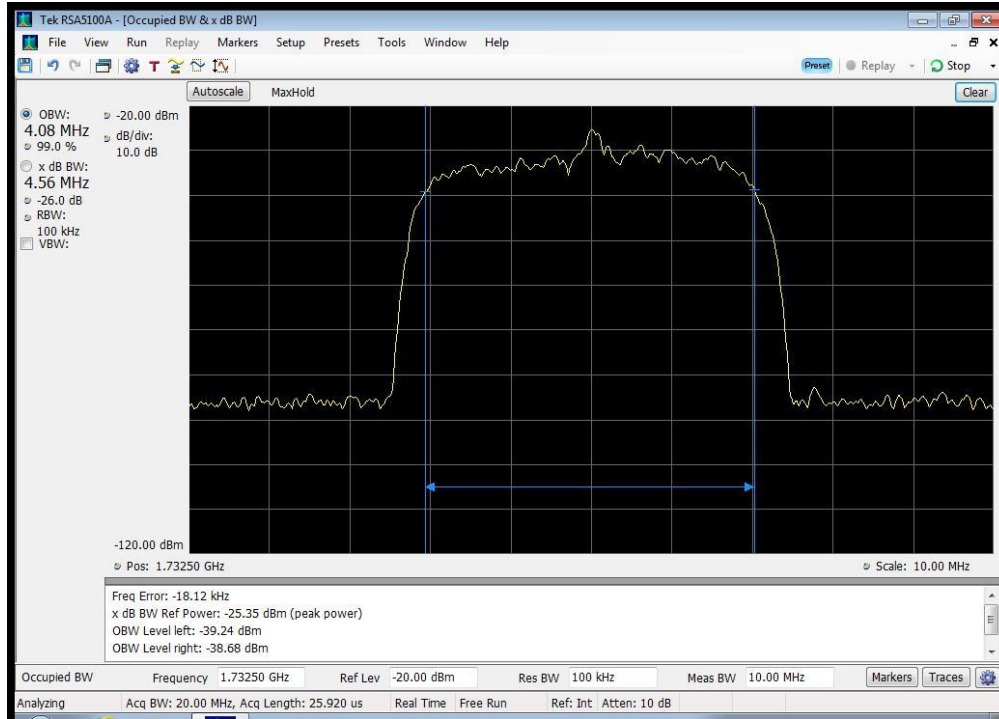

WCDMA Downlink Output_2110 - 2155 MHz

WCDMA Downlink Output_728 - 746 MHz

WCDMA Downlink Output_746 - 757 MHz

WCDMA Downlink Output_869 - 894 MHz

WCDMA Uplink Input_1710 - 1755 MHz

WCDMA Uplink Input_1850 - 1915 MHz