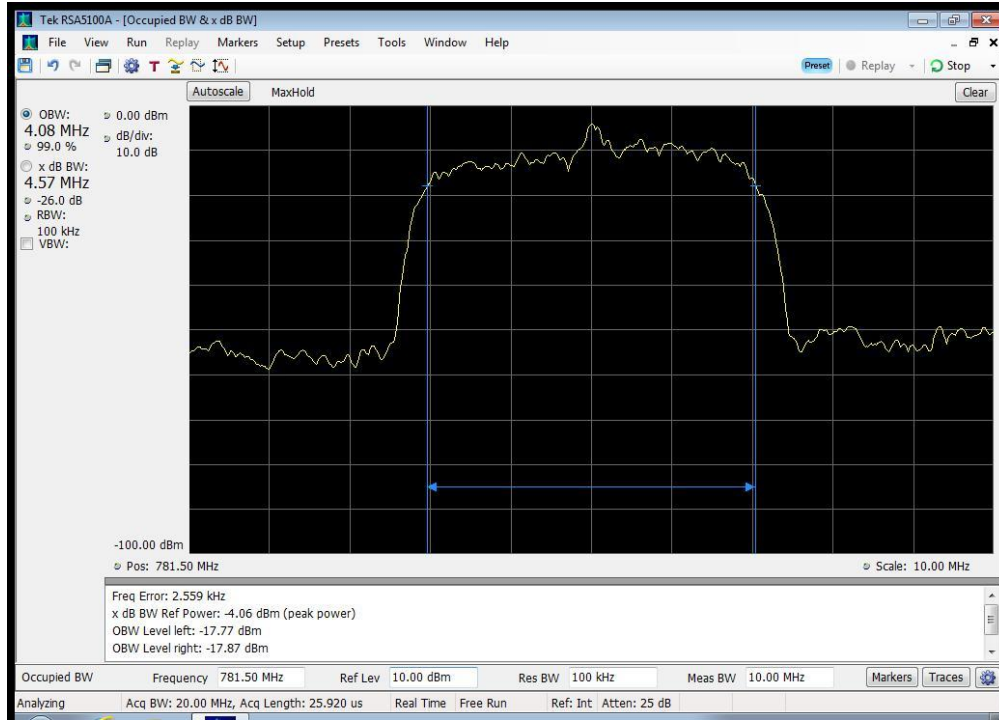

WCDMA Uplink Input_698 - 716 MHz

WCDMA Uplink Input_776 - 787 MHz

WCDMA Uplink Input_824 - 849 MHz

WCDMA Uplink Output_1710 - 1755 MHz

WCDMA Uplink Output_1850 - 1915 MHz

WCDMA Uplink Output_698 - 716 MHz

WCDMA Uplink Output_776 - 787 MHz