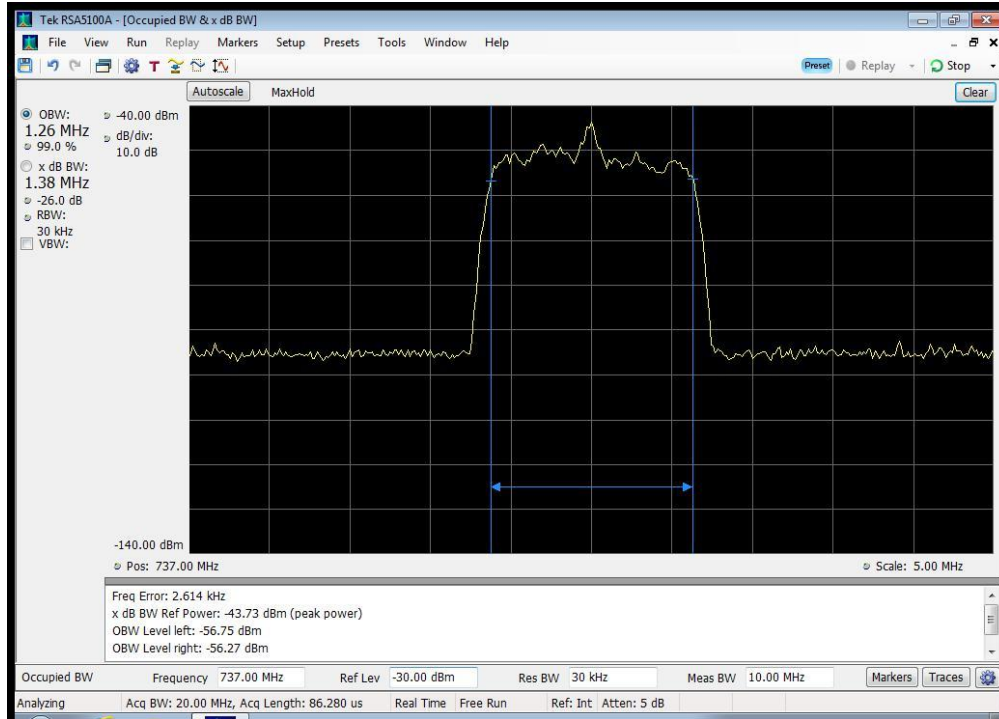

Annex H

Occupied Bandwidth

CDMA Downlink Input_1930 - 1995 MHz

CDMA Downlink Input_2110 - 2155 MHz

CDMA Downlink Input_728 - 746 MHz

CDMA Downlink Input_746 - 757 MHz

CDMA Downlink Input_869 - 894 MHz

CDMA Downlink Output_1930 - 1995 MHz