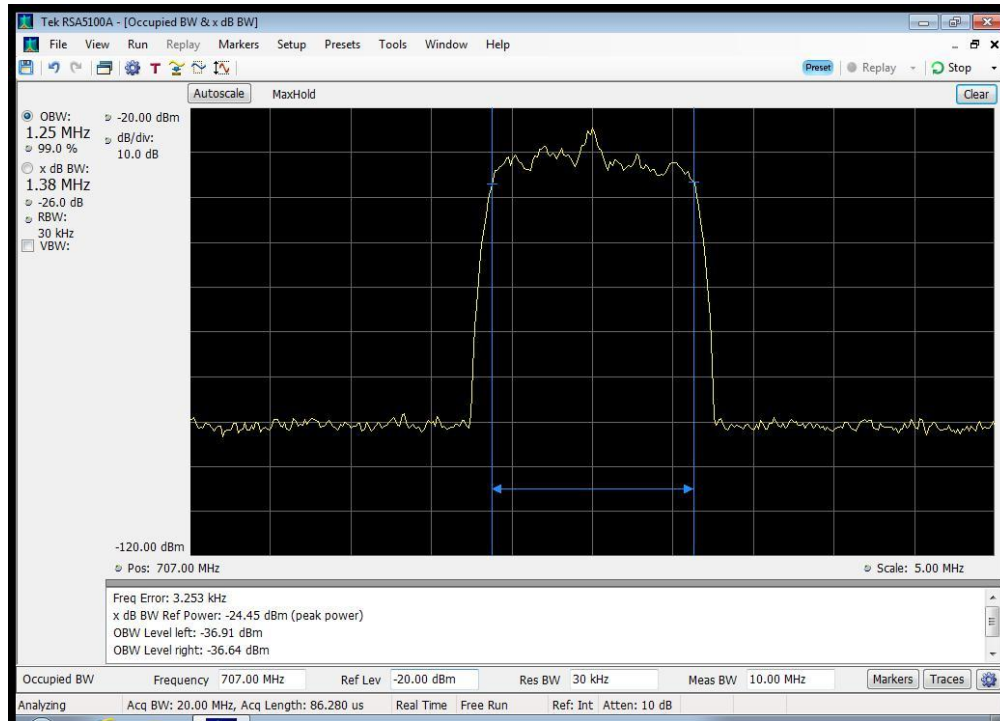

CDMA Uplink Input_698 - 716 MHz