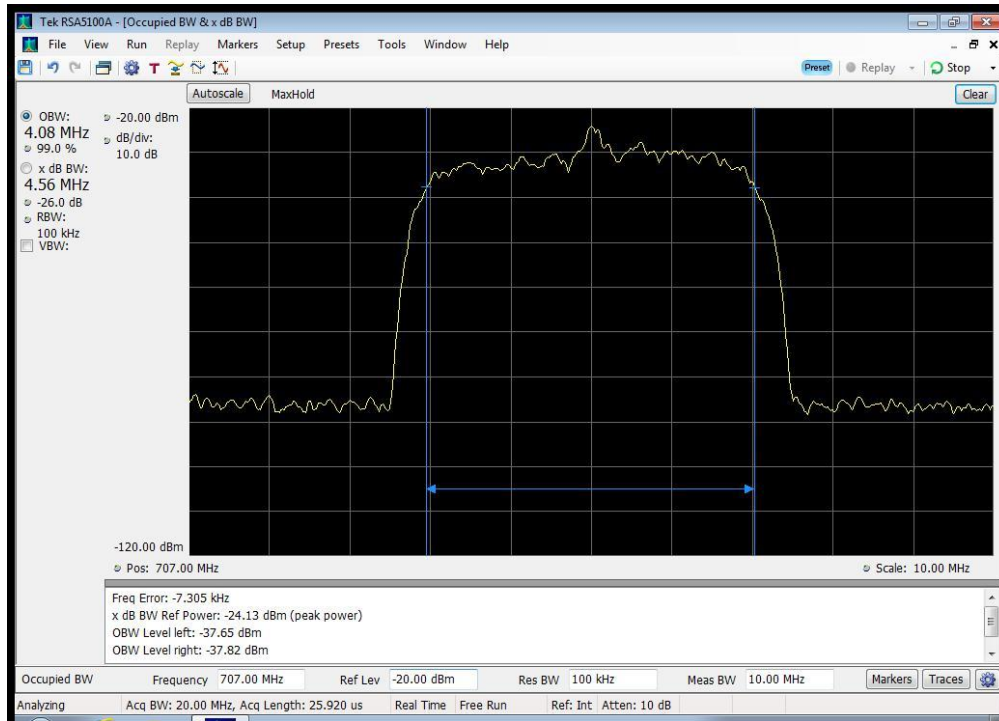

WCDMA Uplink Input_698 - 716 MHz