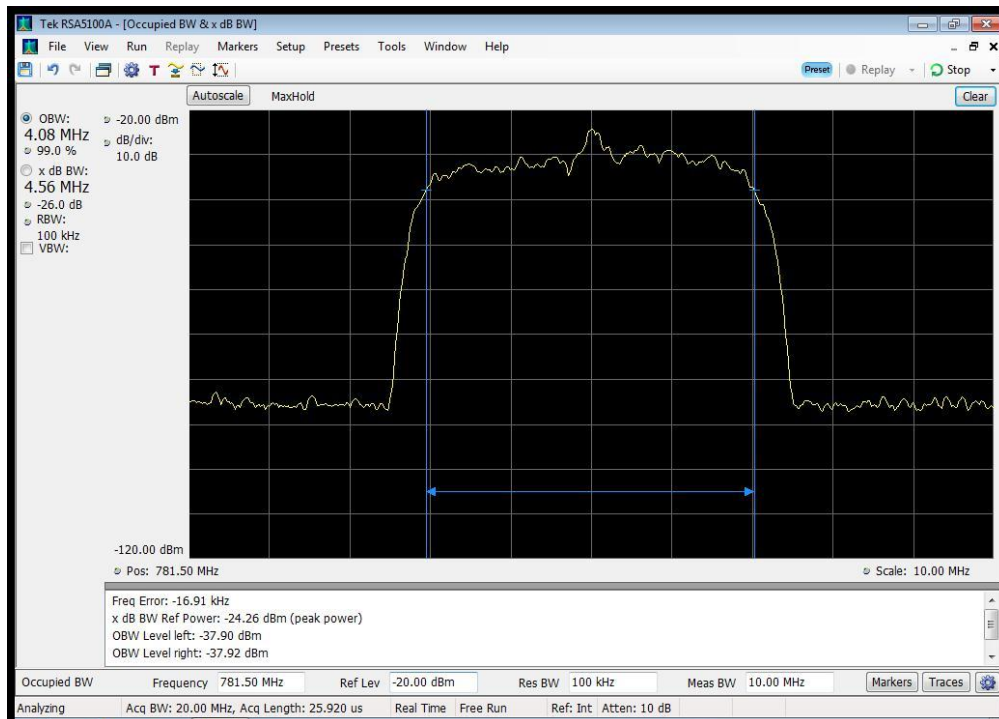

WCDMA Uplink Input_776 - 787 MHz