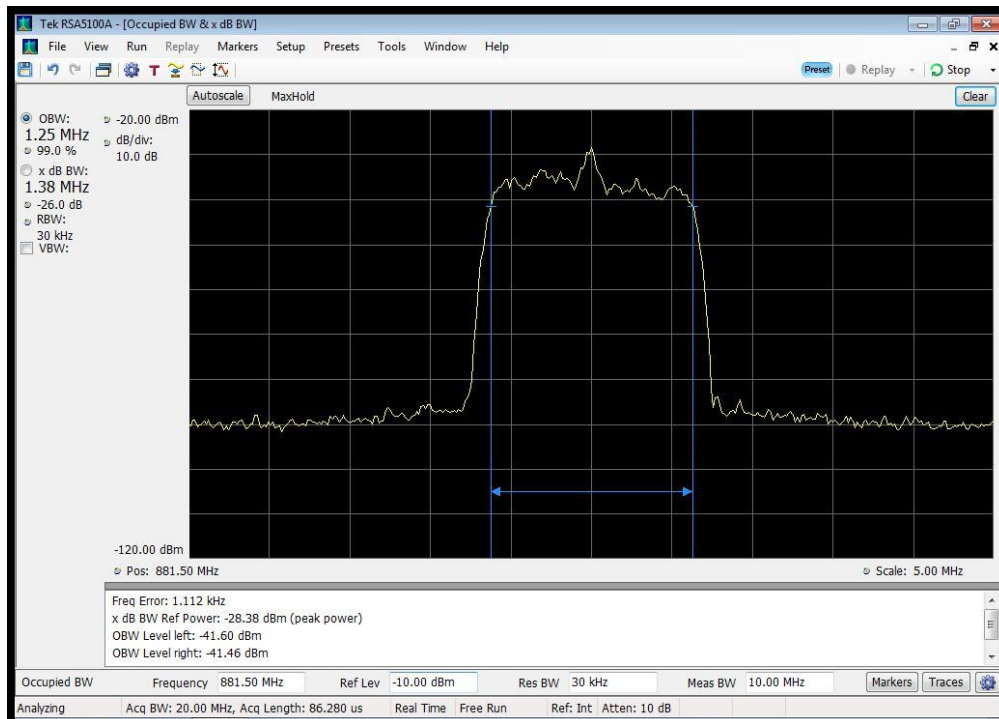

CDMA Downlink Output_2110 - 2155 MHz

CDMA Downlink Output_728 - 746 MHz

CDMA Downlink Output_746 - 757 MHz

CDMA Downlink Output_869 - 894 MHz

CDMA Uplink Input_1710 - 1755 MHz

CDMA Uplink Input_1850 - 1915 MHz