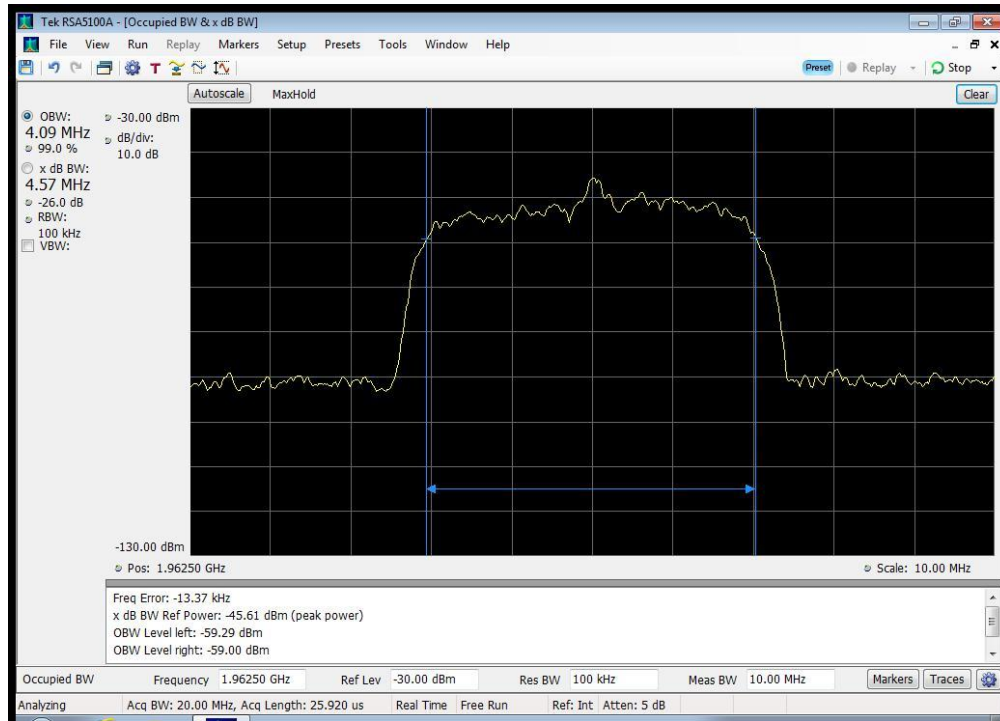

WCDMA Downlink Input_1930 - 1995 MHz