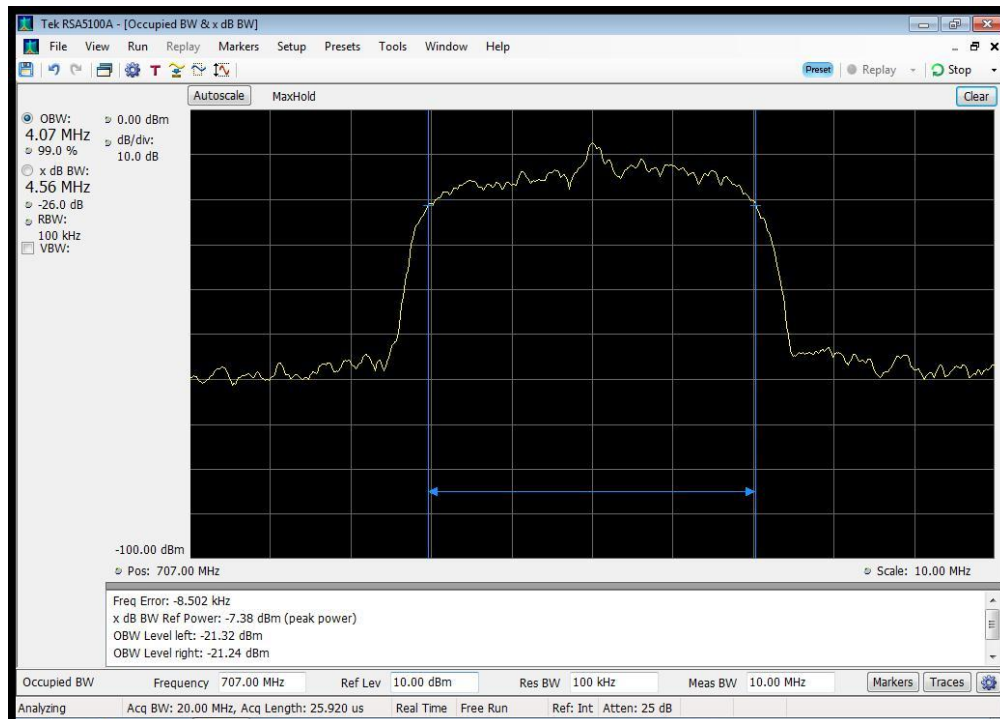

WCDMA Uplink Input_698 - 716 MHz

WCDMA Uplink Input_776 - 787 MHz

WCDMA Uplink Input_824 - 849 MHz

WCDMA Uplink Output_1710 - 1755 MHz

WCDMA Uplink Output_1850 - 1915 MHz

WCDMA Uplink Output_698 - 716 MHz

WCDMA Uplink Output_776 - 787 MHz