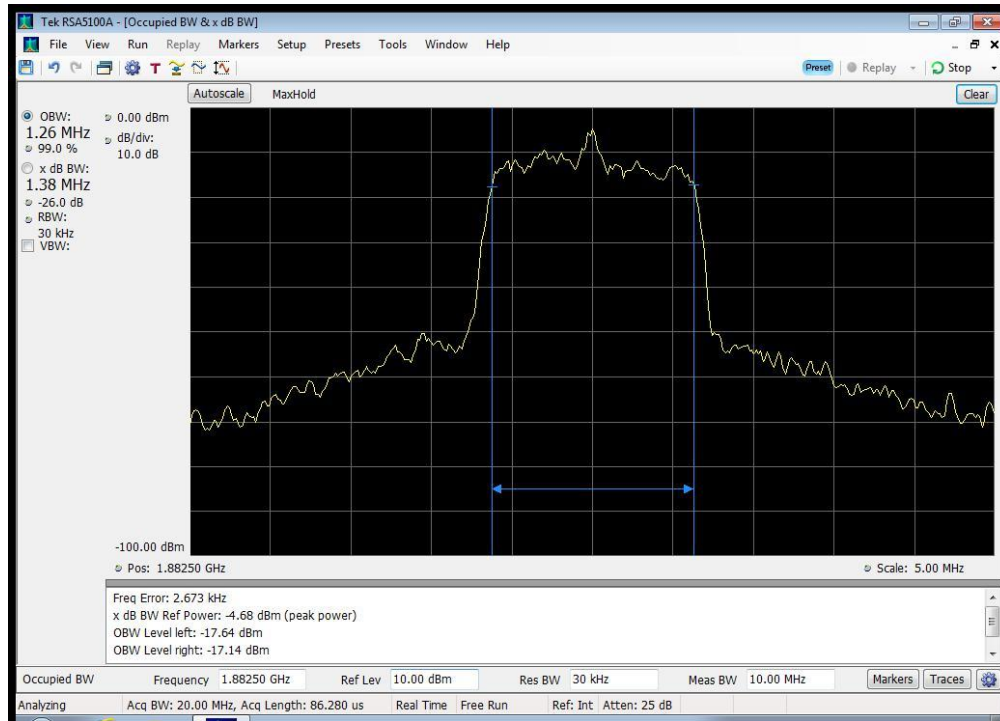

CDMA Uplink Input_698 - 716 MHz

CDMA Uplink Input_776 - 787 MHz

CDMA Uplink Input_824 - 849 MHz

CDMA Uplink Output_1710 - 1755 MHz

CDMA Uplink Output_1850 - 1915 MHz

CDMA Uplink Output_698 - 716 MHz

CDMA Uplink Output_776 - 787 MHz