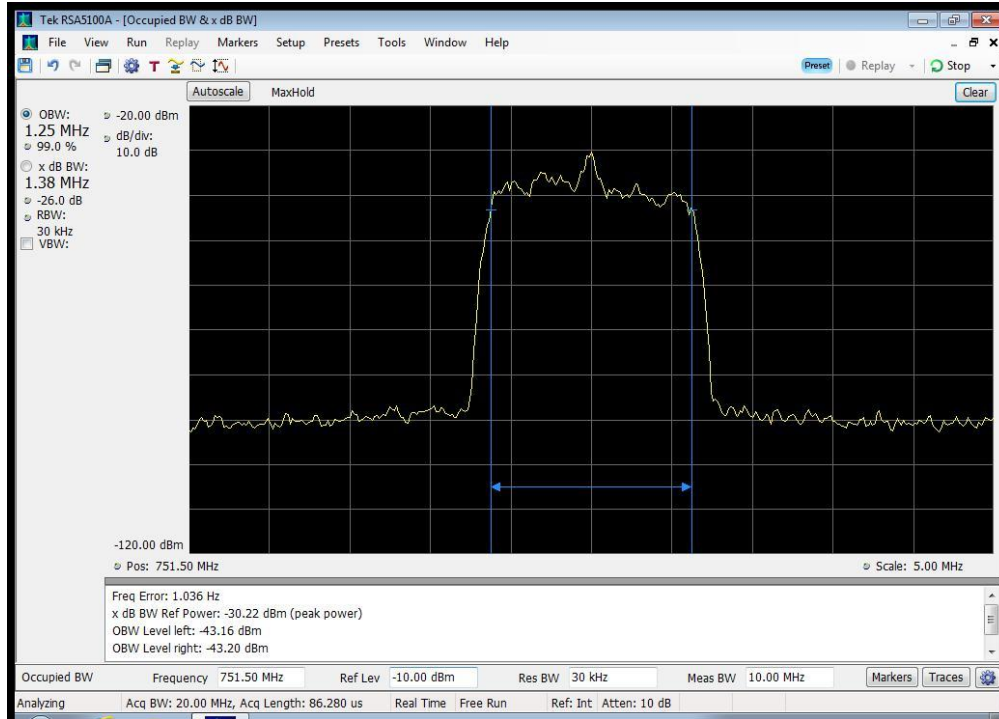

CDMA Downlink Output_2110 - 2155 MHz

CDMA Downlink Output_728 - 746 MHz

CDMA Downlink Output_746 - 757 MHz

CDMA Downlink Output_869 - 894 MHz

CDMA Uplink Input_1710 - 1755 MHz

CDMA Uplink Input_1850 - 1915 MHz