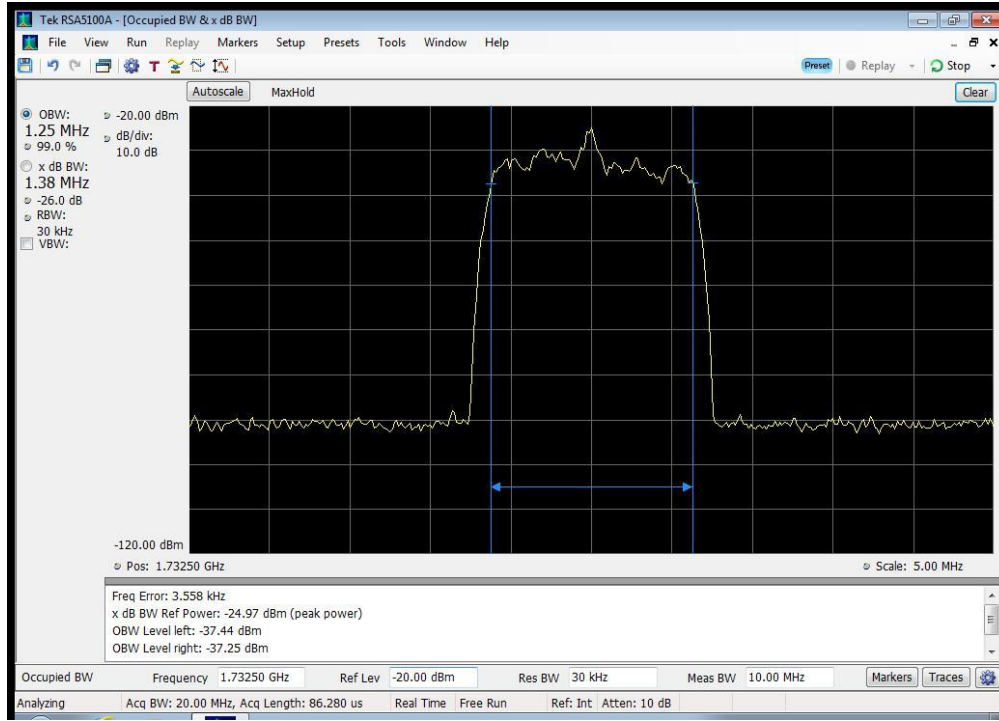

CDMA Downlink Output_2110 - 2155 MHz

CDMA Downlink Output_728 - 746 MHz

CDMA Downlink Output_746 - 757 MHz

CDMA Downlink Output_869 - 894 MHz

CDMA Uplink Input_1710 - 1755 MHz

CDMA Uplink Input_1850 - 1915 MHz