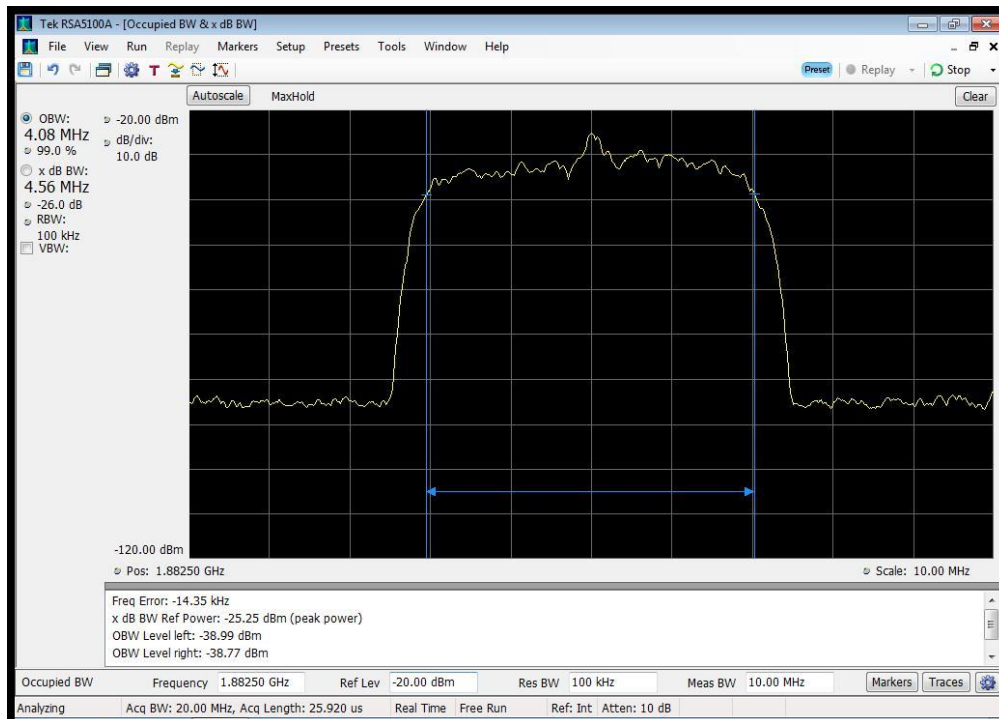

WCDMA Downlink Output_2110 - 2155 MHz

WCDMA Downlink Output_728 - 746 MHz

WCDMA Downlink Output_746 - 757 MHz

WCDMA Downlink Output_869 - 894 MHz

WCDMA Uplink Input_1710 - 1755 MHz

WCDMA Uplink Input_1850 - 1915 MHz