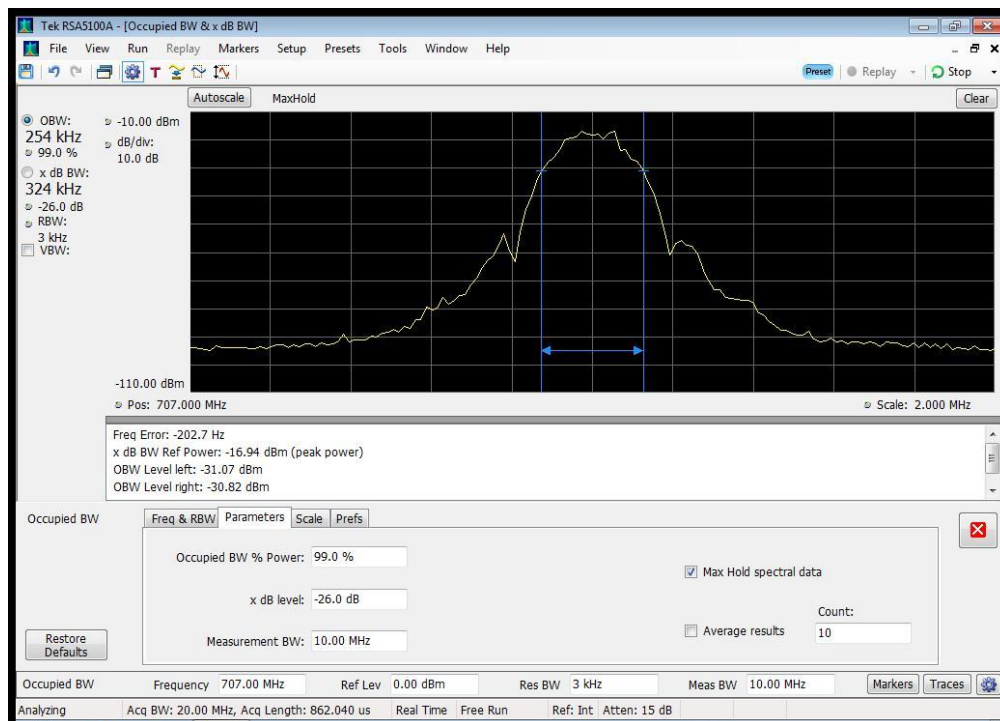

GSM Uplink Input_776 - 787 MHz

GSM Uplink Input_824 - 849 MHz

GSM Uplink Output_1710 - 1755 MHz

GSM Uplink Output_1850 - 1915 MHz

GSM Uplink Output_698 - 716 MHz

GSM Uplink Output_776 - 787 MHz

GSM Uplink Output_824 - 849 MHz