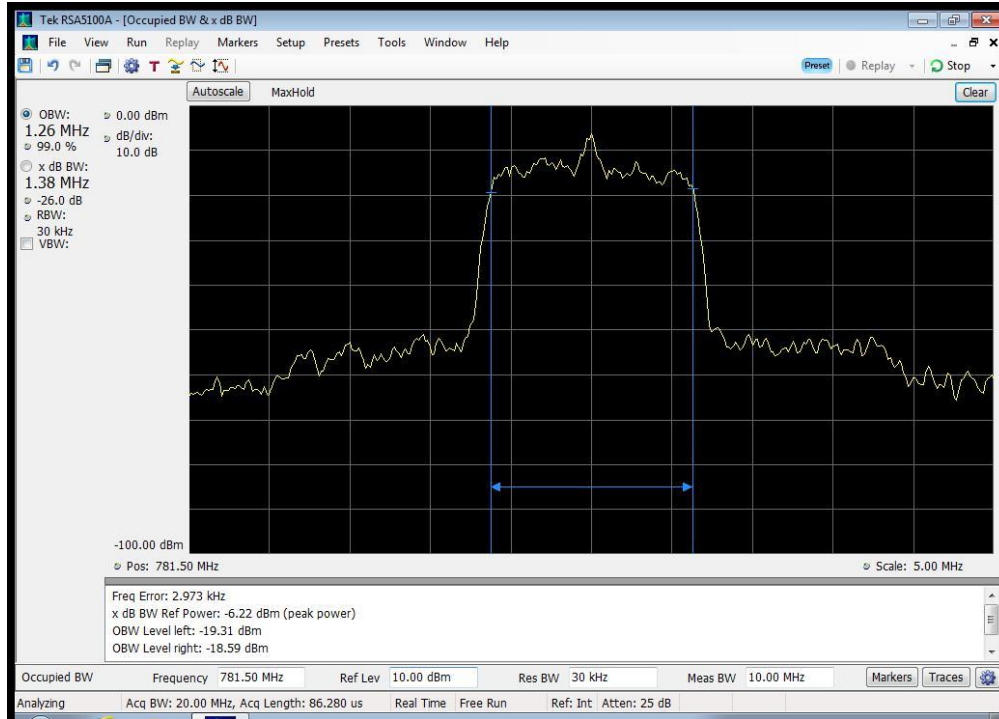

CDMA Uplink Input_698 - 716 MHz

CDMA Uplink Input_776 - 787 MHz

CDMA Uplink Input_824 - 849 MHz

CDMA Uplink Output_1710 - 1755 MHz

CDMA Uplink Output_1850 - 1915 MHz

CDMA Uplink Output_698 - 716 MHz

CDMA Uplink Output_776 - 787 MHz