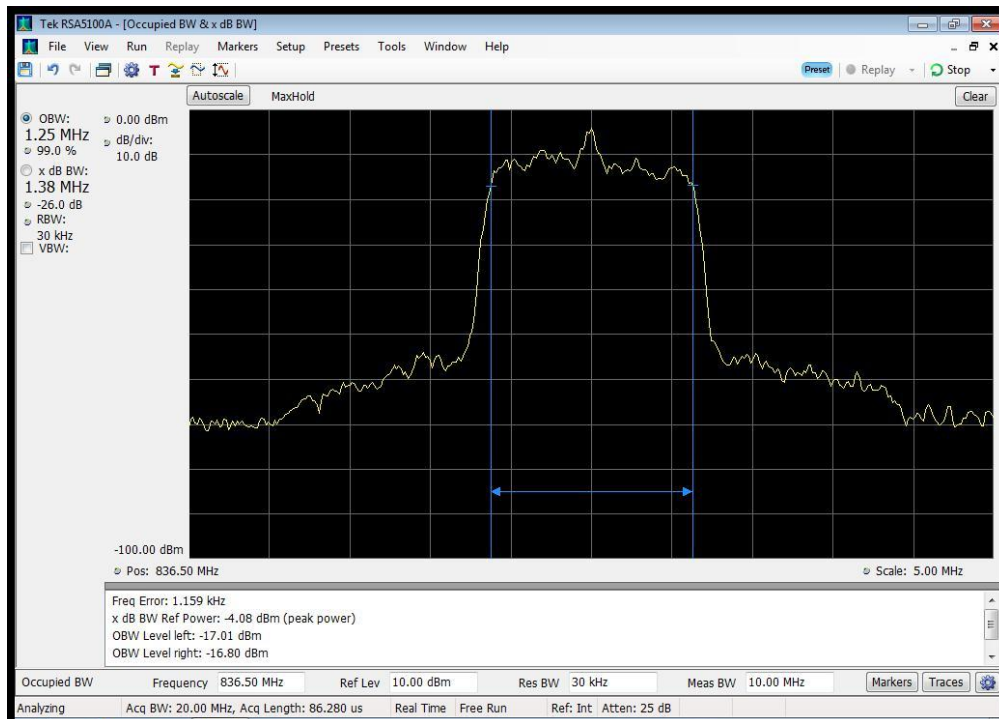

CDMA Uplink Output_824 - 849 MHz