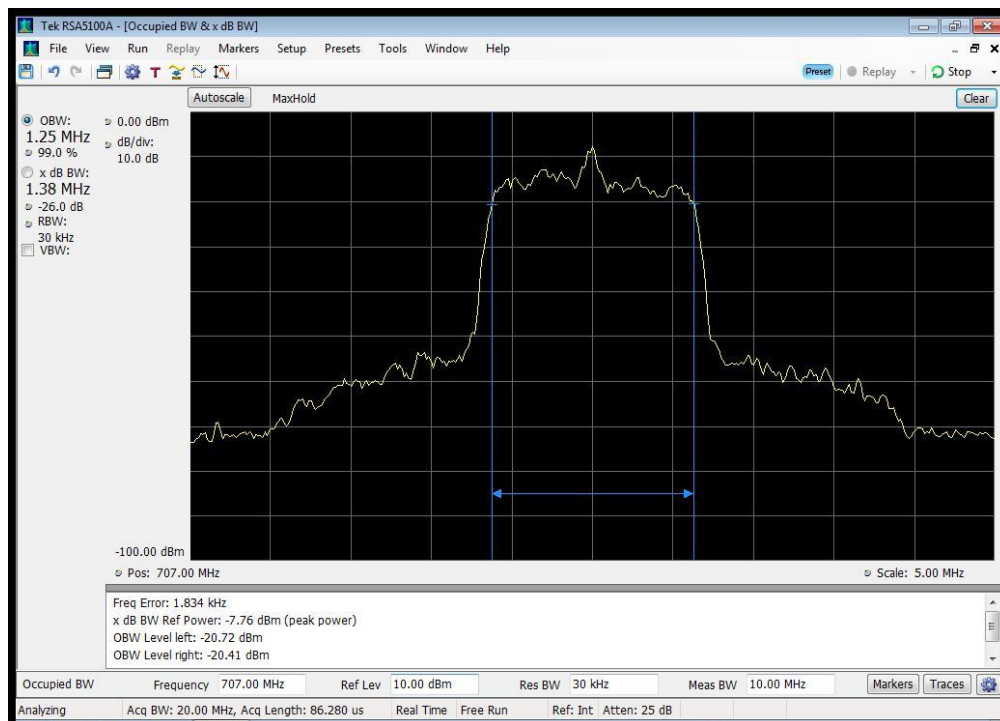

CDMA Uplink Input_698 - 716 MHz

CDMA Uplink Input_776 - 787 MHz

CDMA Uplink Input_824 - 849 MHz

CDMA Uplink Output_1710 - 1755 MHz

CDMA Uplink Output_1850 - 1915 MHz

CDMA Uplink Output_698 - 716 MHz

CDMA Uplink Output_776 - 787 MHz