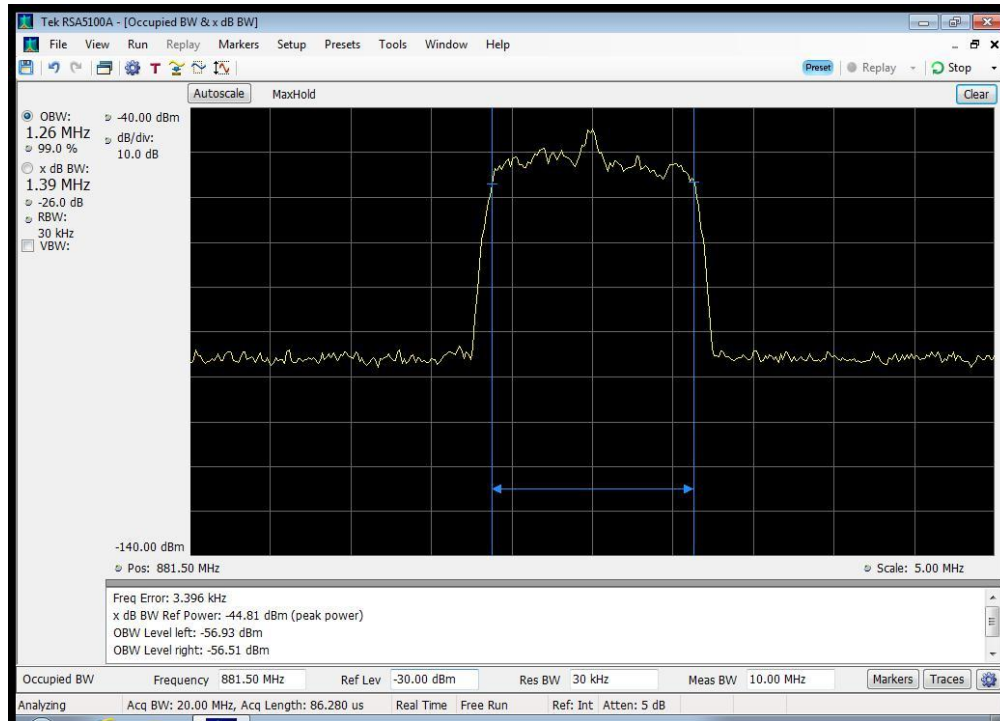

Annex H

Occupied Bandwidth

CDMA Downlink Input_1930 - 1995 MHz

CDMA Downlink Input_2110 - 2155 MHz

CDMA Downlink Input_728 - 746 MHz

CDMA Downlink Input_746 - 757 MHz

CDMA Downlink Input_869 - 894 MHz

CDMA Downlink Output_1930 - 1995 MHz