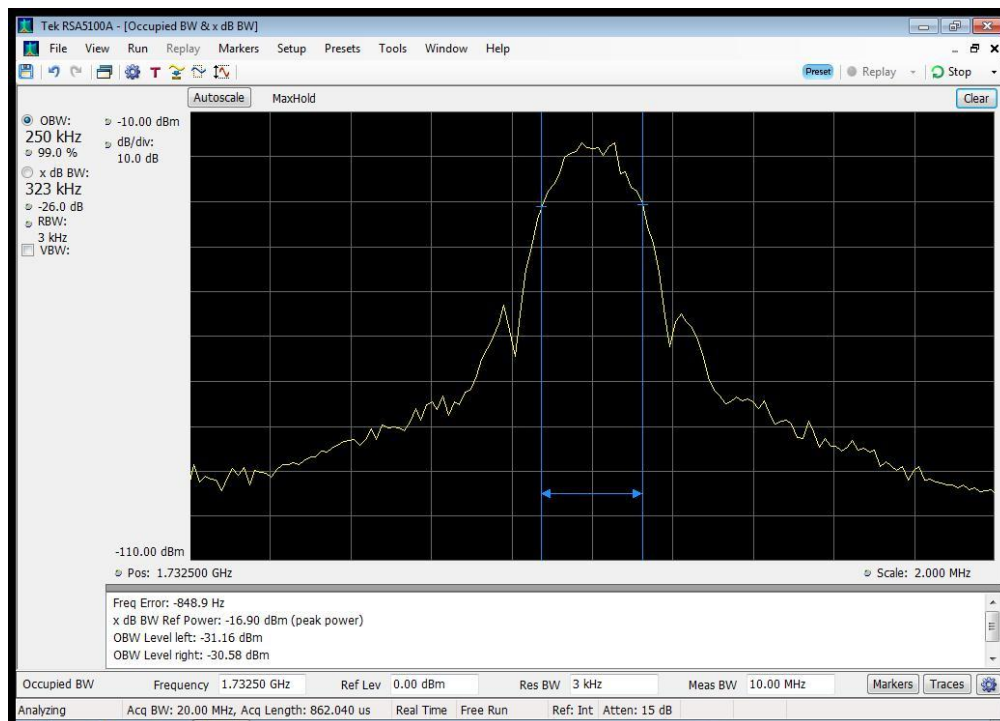

GSM Uplink Input_776 - 787 MHz

GSM Uplink Input_824 - 849 MHz

GSM Uplink Output_1710 - 1755 MHz

GSM Uplink Output_1850 - 1915 MHz

GSM Uplink Output_698 - 716 MHz

GSM Uplink Output_776 - 787 MHz

GSM Uplink Output_824 - 849 MHz