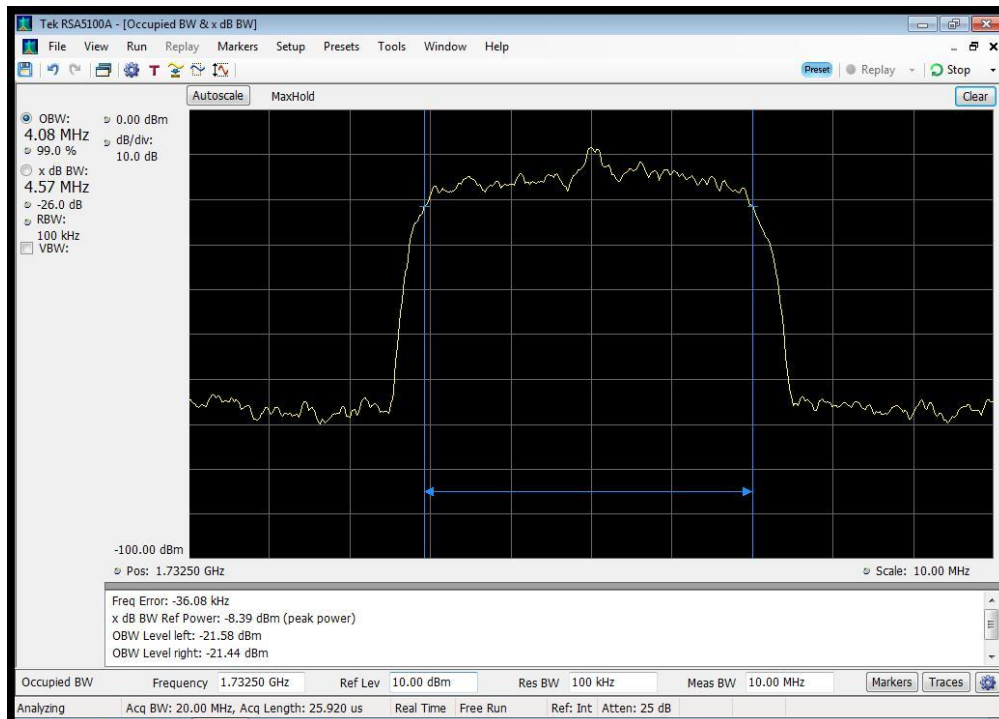

WCDMA Uplink Input_698 - 716 MHz

WCDMA Uplink Input_776 - 787 MHz

WCDMA Uplink Input_824 - 849 MHz

WCDMA Uplink Output_1710 - 1755 MHz

WCDMA Uplink Output_1850 - 1915 MHz

WCDMA Uplink Output_698 - 716 MHz

WCDMA Uplink Output_776 - 787 MHz