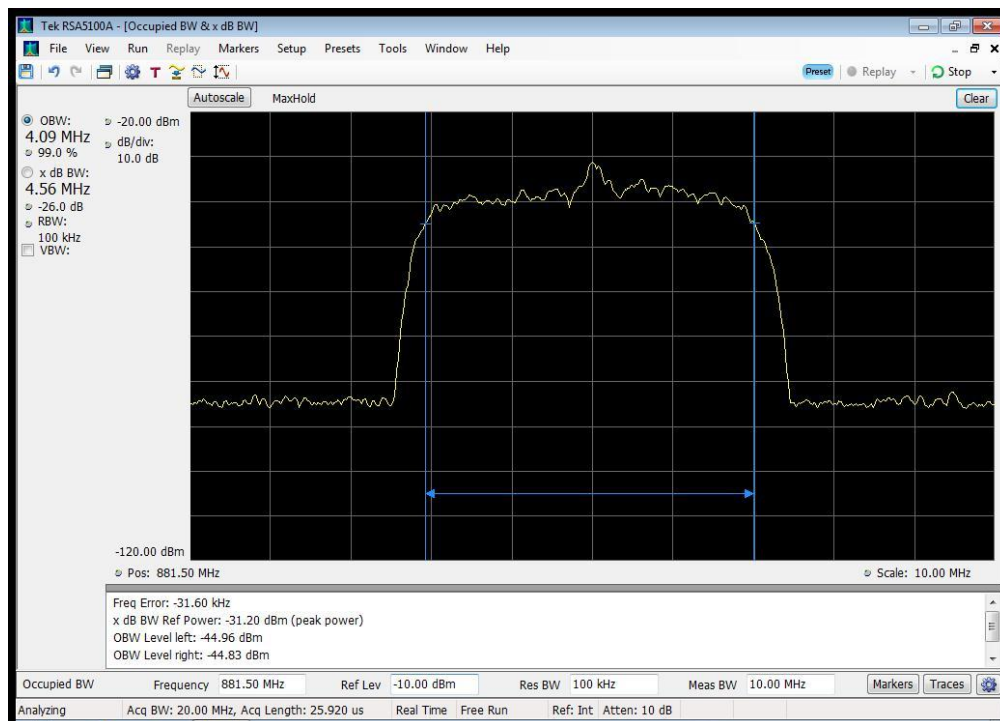

WCDMA Downlink Output_2110 - 2155 MHz

WCDMA Downlink Output_728 - 746 MHz

WCDMA Downlink Output_746 - 757 MHz

WCDMA Downlink Output_869 - 894 MHz

WCDMA Uplink Input_1710 - 1755 MHz

WCDMA Uplink Input_1850 - 1915 MHz