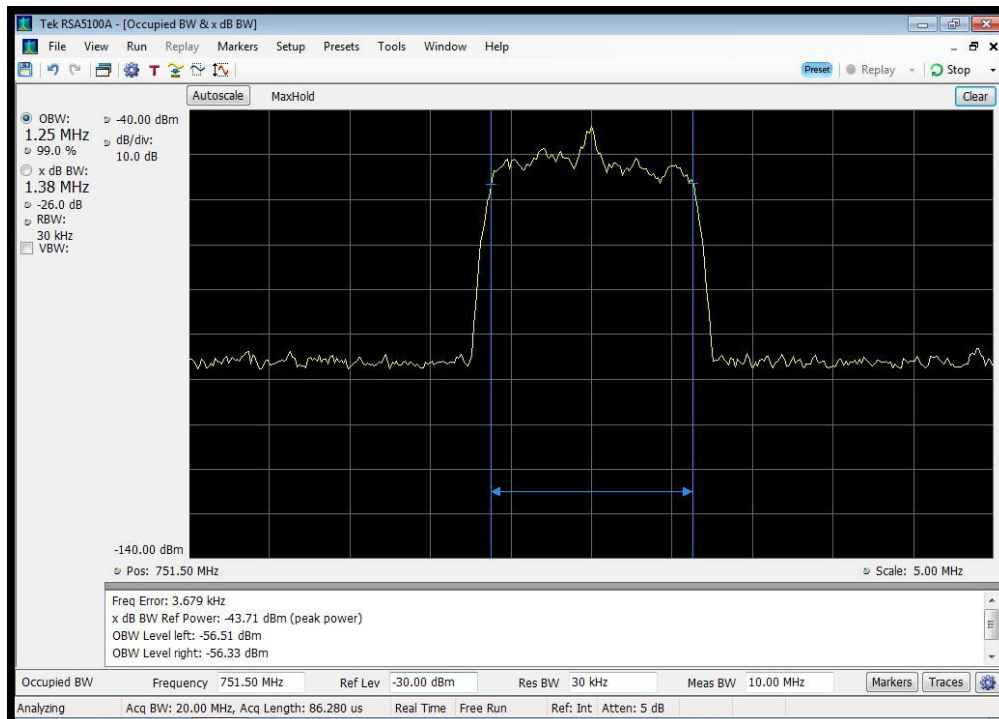

Annex H

Occupied Bandwidth

CDMA Downlink Input_1930 - 1995 MHz

CDMA Downlink Input_2110 - 2155 MHz

CDMA Downlink Input_728 - 746 MHz

CDMA Downlink Input_746 - 757 MHz

CDMA Downlink Input_869 - 894 MHz

CDMA Downlink Output_1930 - 1995 MHz