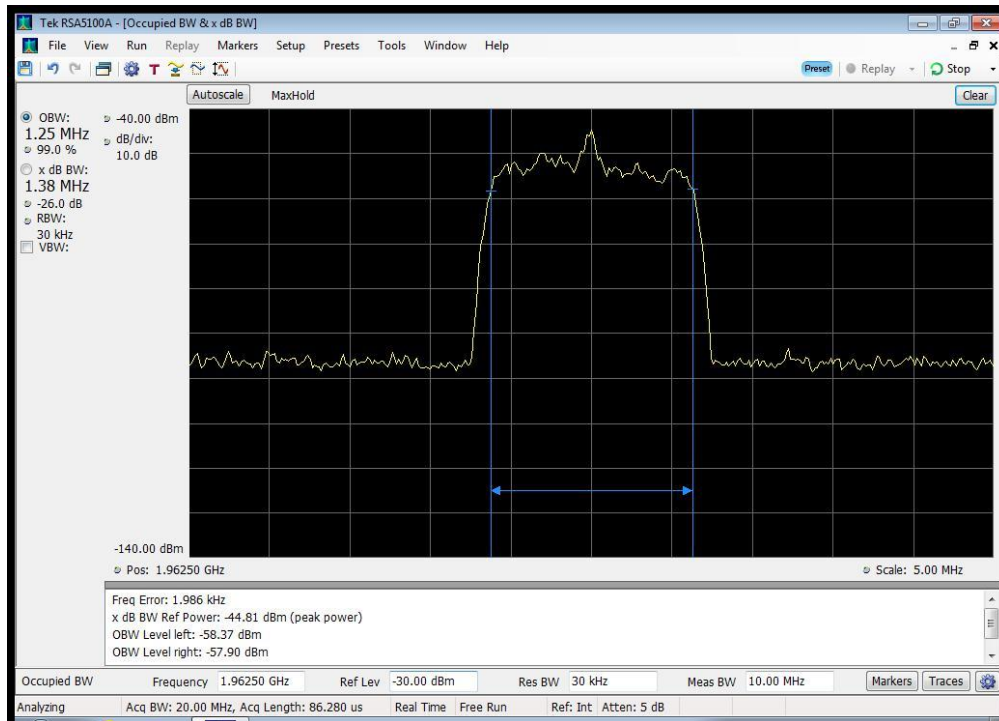

Annex H

Occupied Bandwidth

CDMA Downlink Input_1930 - 1995 MHz

CDMA Downlink Input_2110 - 2155 MHz

CDMA Downlink Input_728 - 746 MHz

CDMA Downlink Input_746 - 757 MHz

CDMA Downlink Input_869 - 894 MHz

CDMA Downlink Output_1930 - 1995 MHz