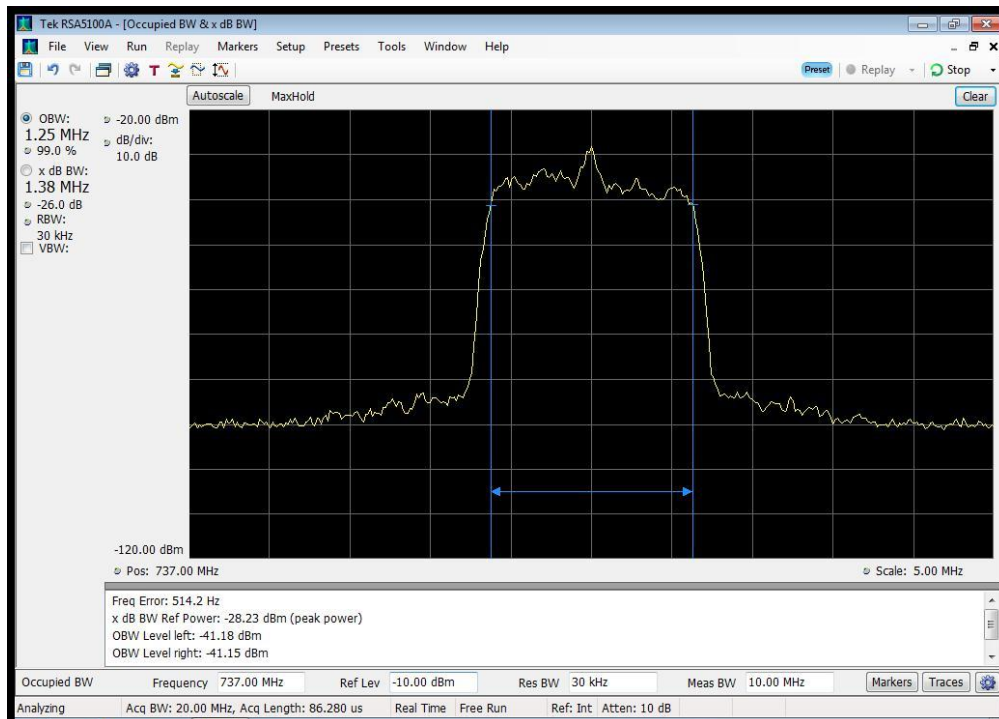

CDMA Downlink Output_728 - 746 MHz