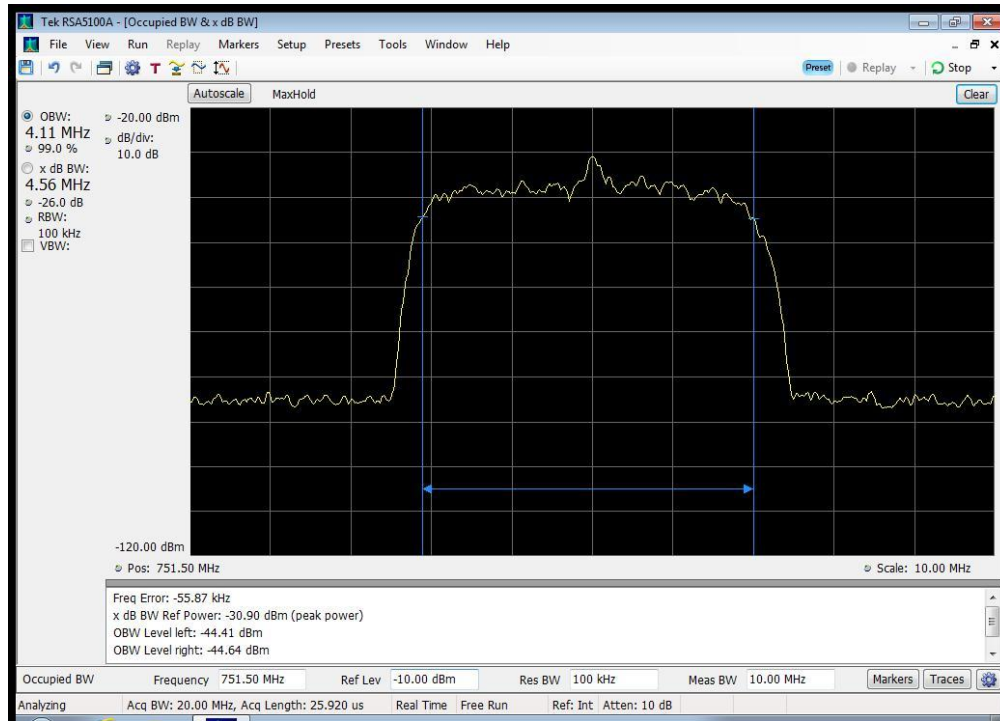

WCDMA Downlink Output_2110 - 2155 MHz

WCDMA Downlink Output_728 - 746 MHz

WCDMA Downlink Output_746 - 757 MHz

WCDMA Downlink Output_869 - 894 MHz

WCDMA Uplink Input_1710 - 1755 MHz

WCDMA Uplink Input_1850 - 1915 MHz