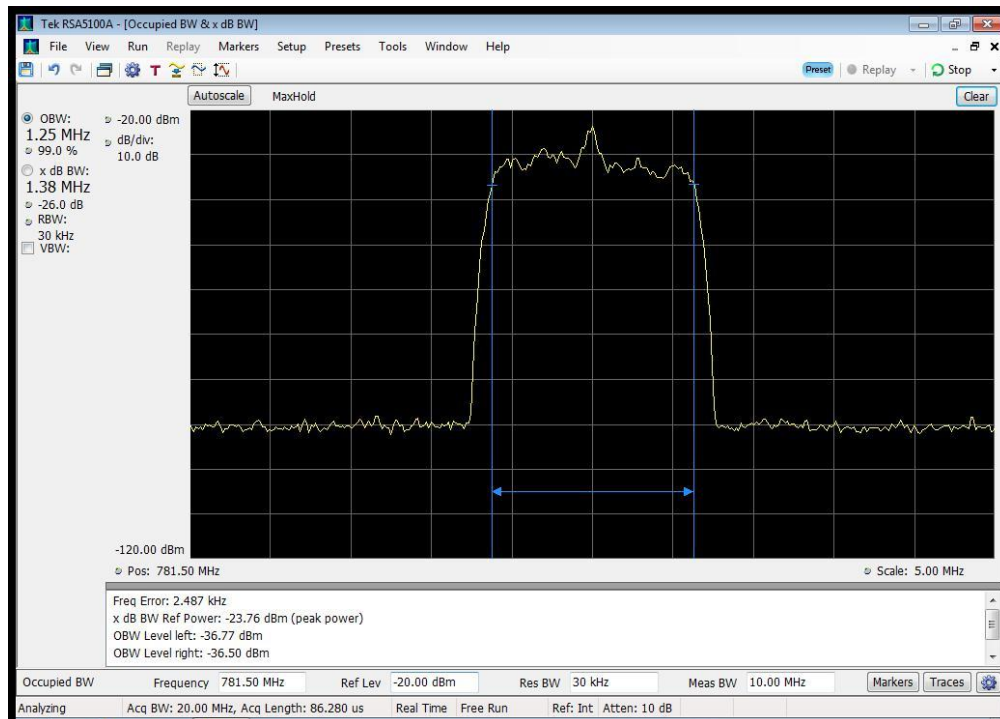

CDMA Uplink Input_776 - 787 MHz