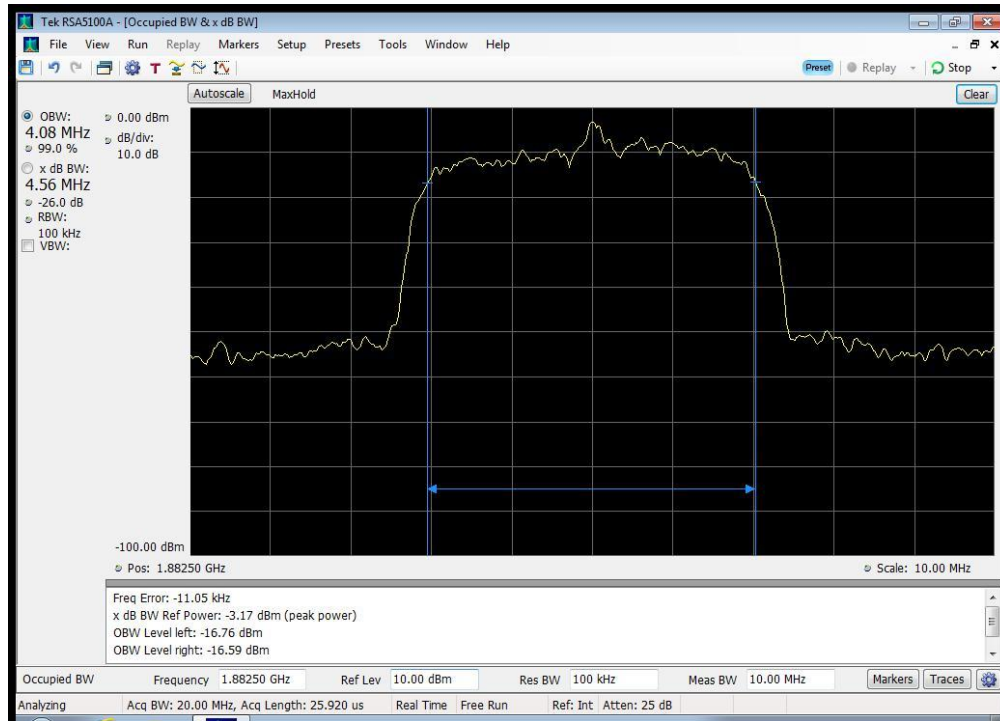

WCDMA Uplink Input_698 - 716 MHz

WCDMA Uplink Input_776 - 787 MHz

WCDMA Uplink Input_824 - 849 MHz

WCDMA Uplink Output_1710 - 1755 MHz

WCDMA Uplink Output_1850 - 1915 MHz

WCDMA Uplink Output_698 - 716 MHz

WCDMA Uplink Output_776 - 787 MHz