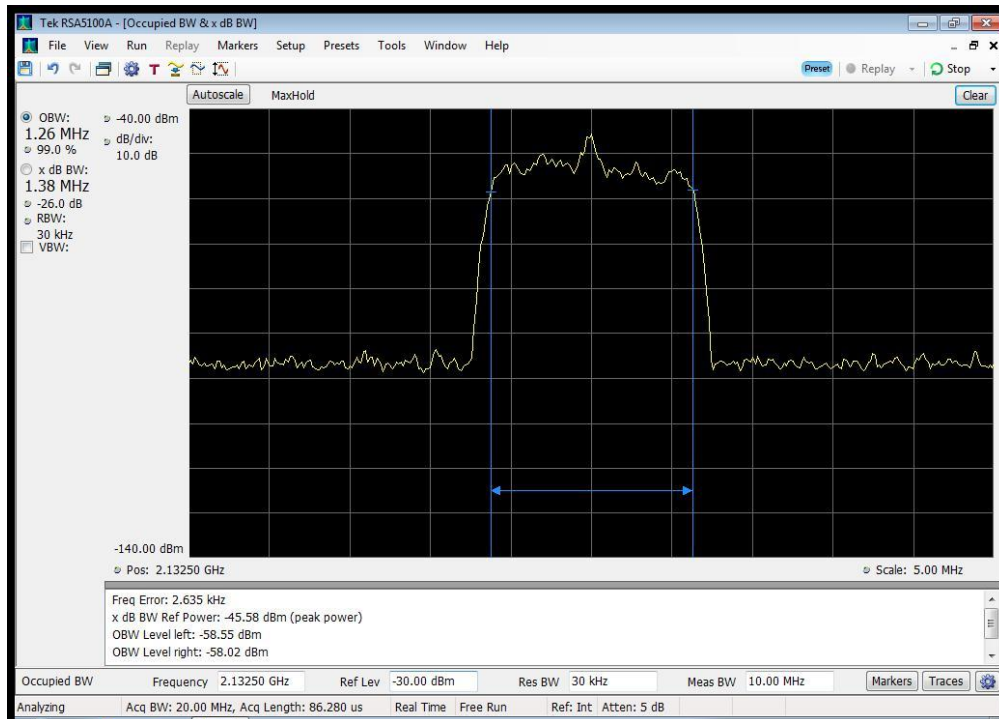

Annex H

Occupied Bandwidth

CDMA Downlink Input_1930 - 1995 MHz

CDMA Downlink Input_2110 - 2155 MHz

CDMA Downlink Input_728 - 746 MHz

CDMA Downlink Input_746 - 757 MHz

CDMA Downlink Input_869 - 894 MHz

CDMA Downlink Output_1930 - 1995 MHz