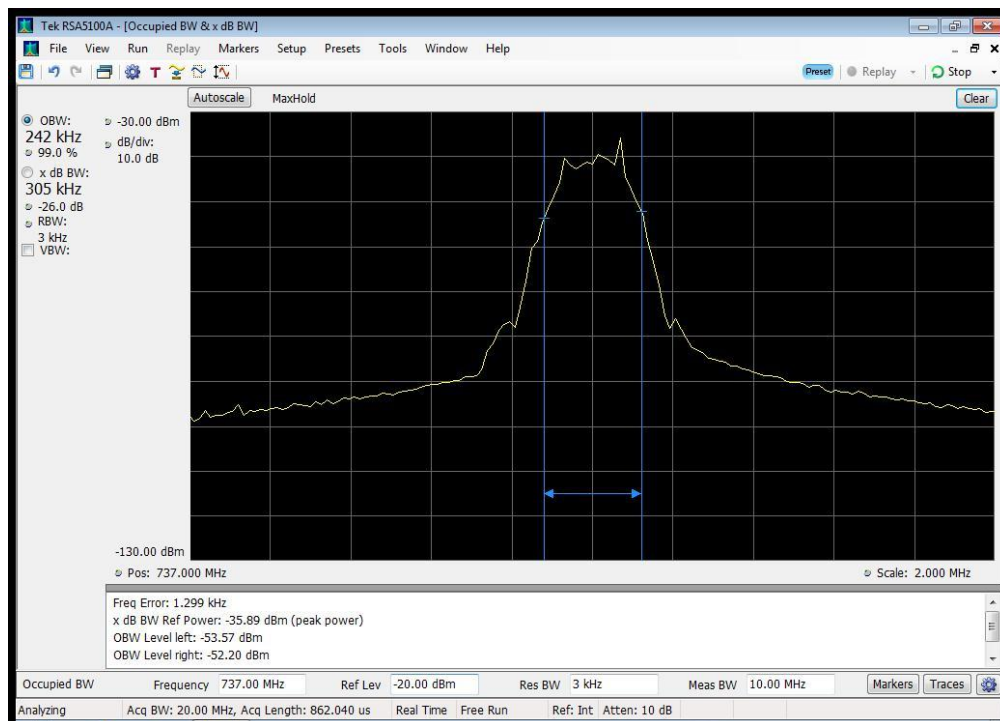

GSM Downlink Output_728 - 746 MHz