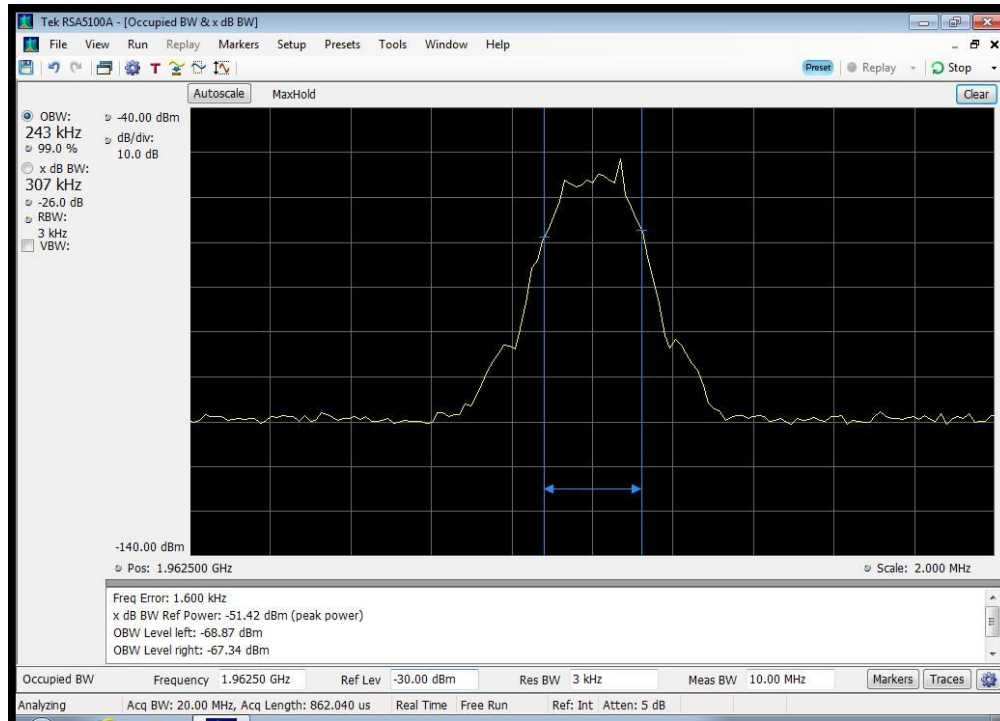

GSM Downlink Input_1930 - 1995 MHz