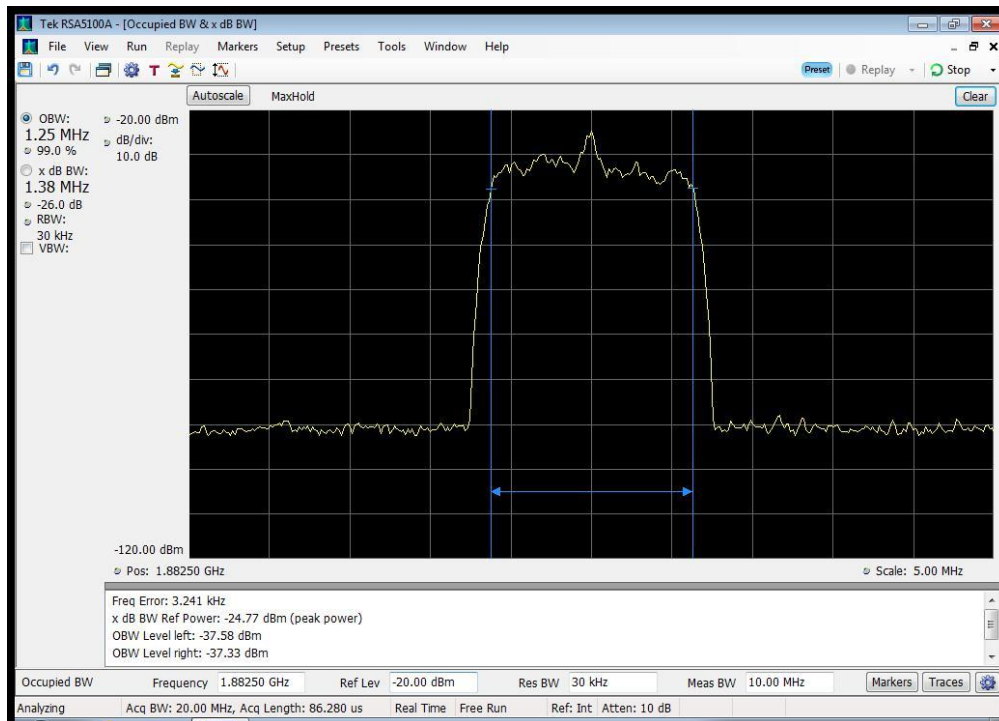

CDMA Downlink Output_2110 - 2155 MHz

CDMA Downlink Output_728 - 746 MHz

CDMA Downlink Output_746 - 757 MHz

CDMA Downlink Output_869 - 894 MHz

CDMA Uplink Input_1710 - 1755 MHz

CDMA Uplink Input_1850 - 1915 MHz