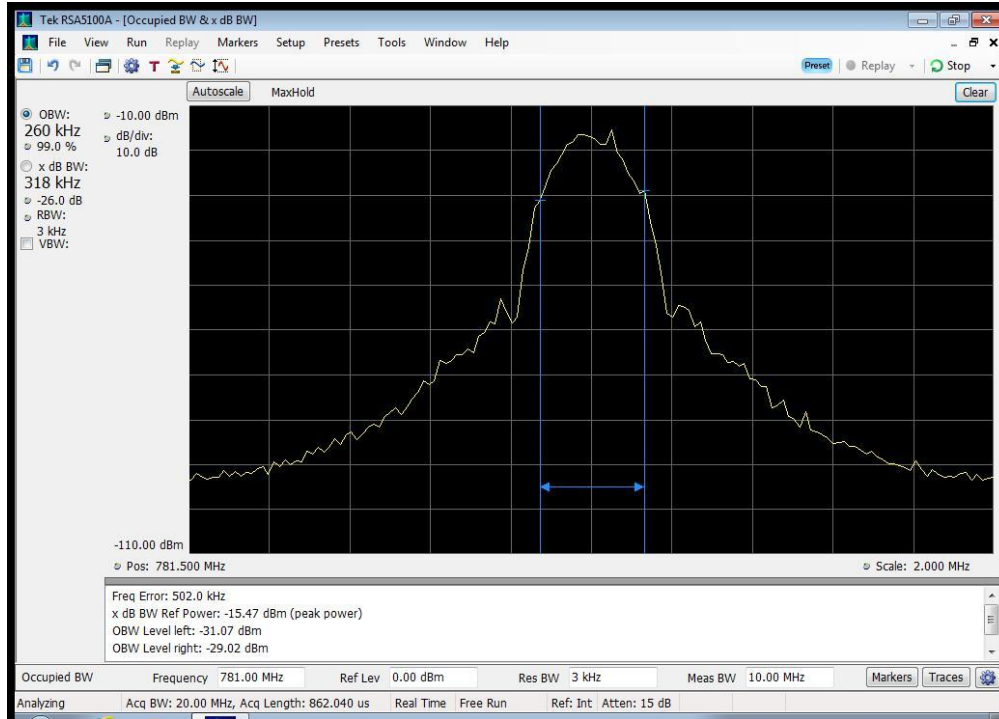

GSM Uplink Input_776 - 787 MHz

GSM Uplink Input_824 - 849 MHz

GSM Uplink Output_1710 - 1755 MHz

GSM Uplink Output_1850 - 1915 MHz

GSM Uplink Output_698 - 716 MHz

GSM Uplink Output_776 - 787 MHz

GSM Uplink Output_824 - 849 MHz