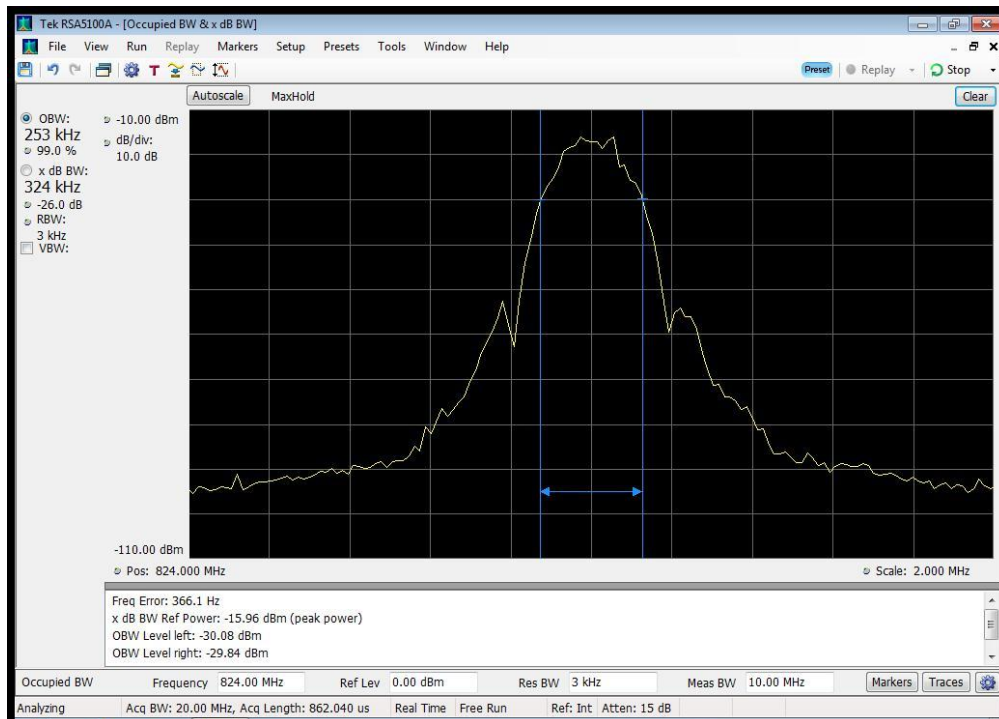

GSM Uplink Input_776 - 787 MHz

GSM Uplink Input_824 - 849 MHz

GSM Uplink Output_1710 - 1755 MHz

GSM Uplink Output_1850 - 1915 MHz

GSM Uplink Output_698 - 716 MHz

GSM Uplink Output_776 - 787 MHz

GSM Uplink Output_824 - 849 MHz