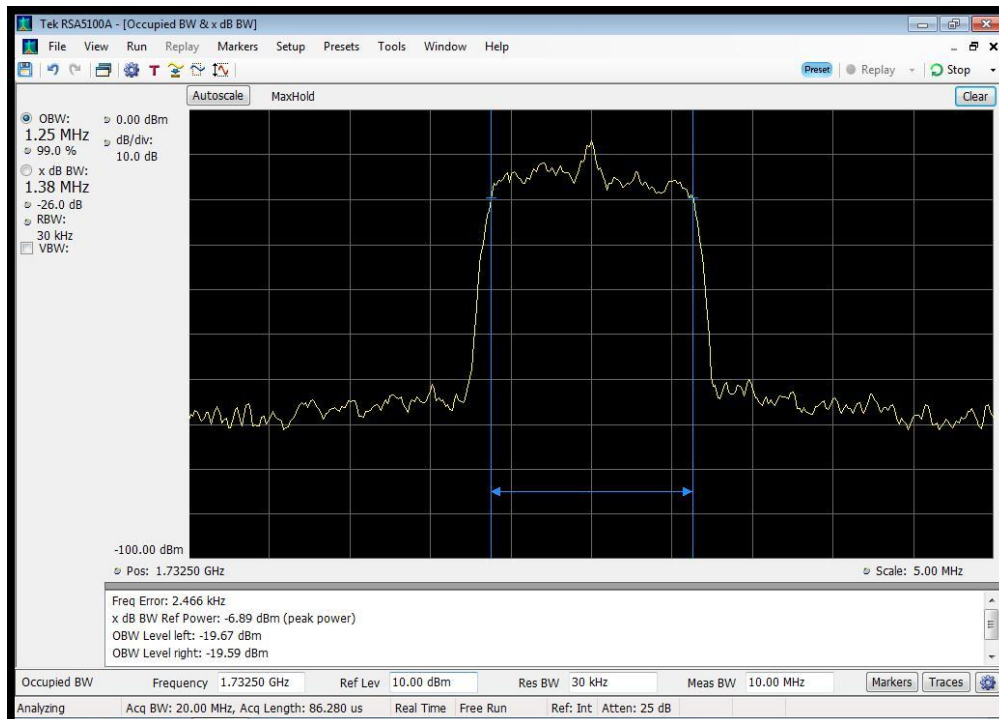

CDMA Uplink Input_698 - 716 MHz

CDMA Uplink Input_776 - 787 MHz

CDMA Uplink Input_824 - 849 MHz

CDMA Uplink Output_1710 - 1755 MHz

CDMA Uplink Output_1850 - 1915 MHz

CDMA Uplink Output_698 - 716 MHz

CDMA Uplink Output_776 - 787 MHz