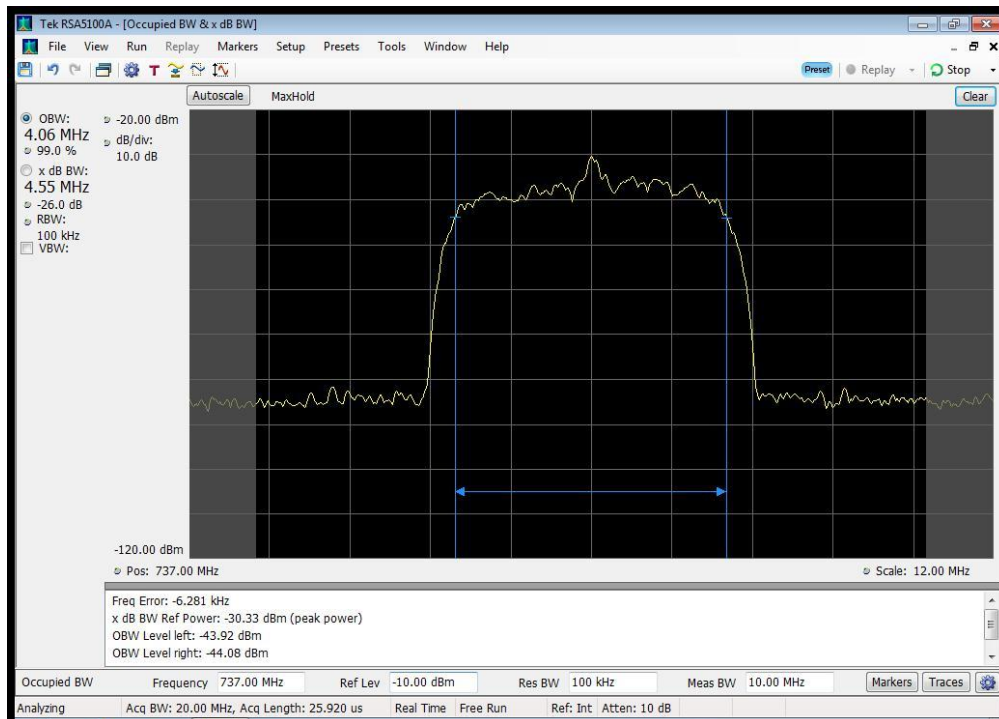

WCDMA Downlink Output_728 - 746 MHz