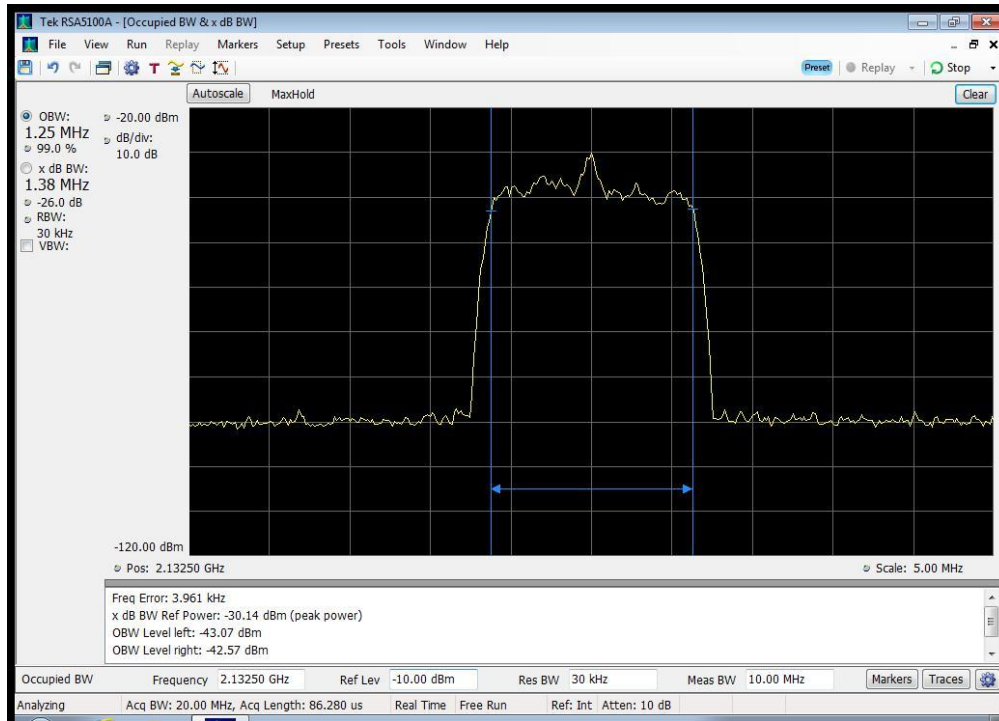

CDMA Downlink Output_2110 - 2155 MHz