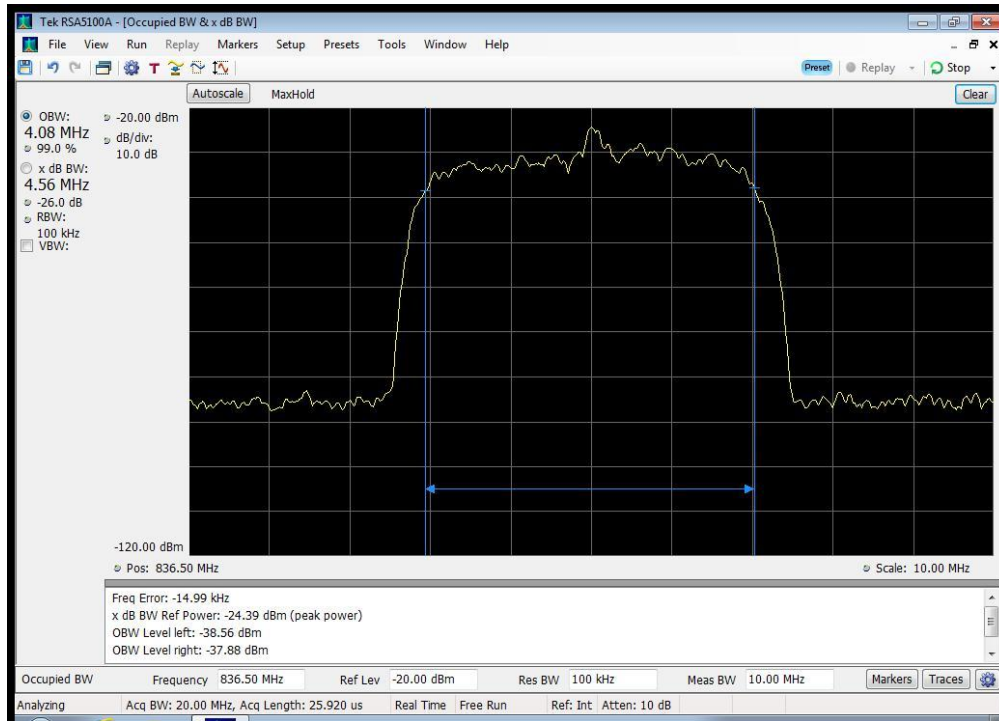

WCDMA Uplink Input_698 - 716 MHz

WCDMA Uplink Input_776 - 787 MHz

WCDMA Uplink Input_824 - 849 MHz

WCDMA Uplink Output_1710 - 1755 MHz

WCDMA Uplink Output_1850 - 1915 MHz

WCDMA Uplink Output_698 - 716 MHz

WCDMA Uplink Output_776 - 787 MHz