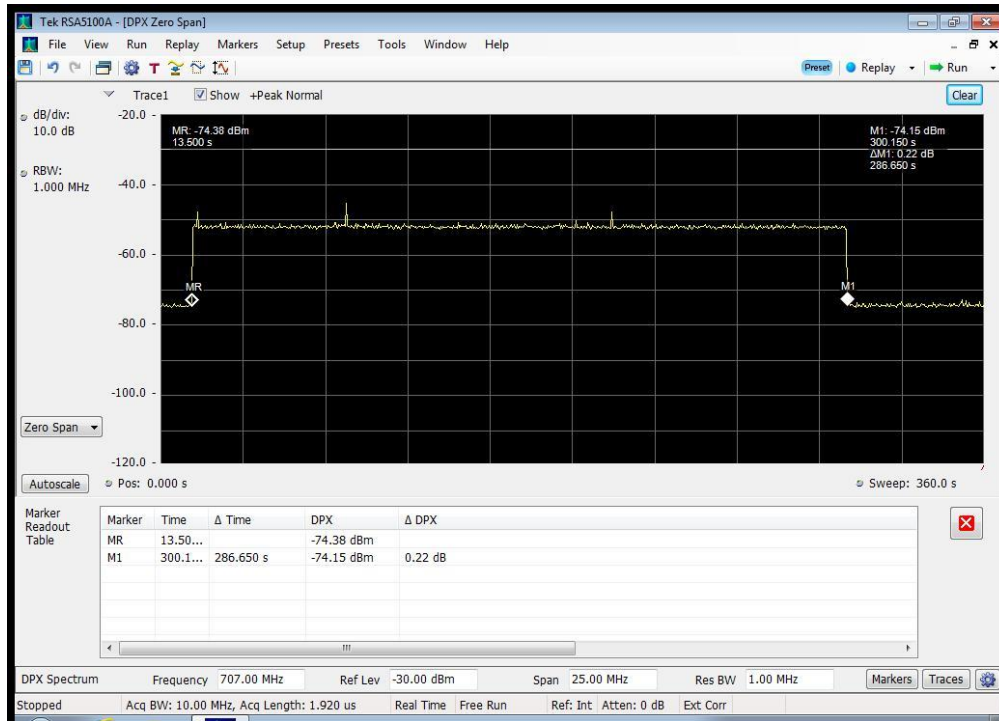

Annex F

Uplink Inactivity

1732.5 MHz

1882.5 MHz

707 MHz

781.5 MHz

836.5 MHz