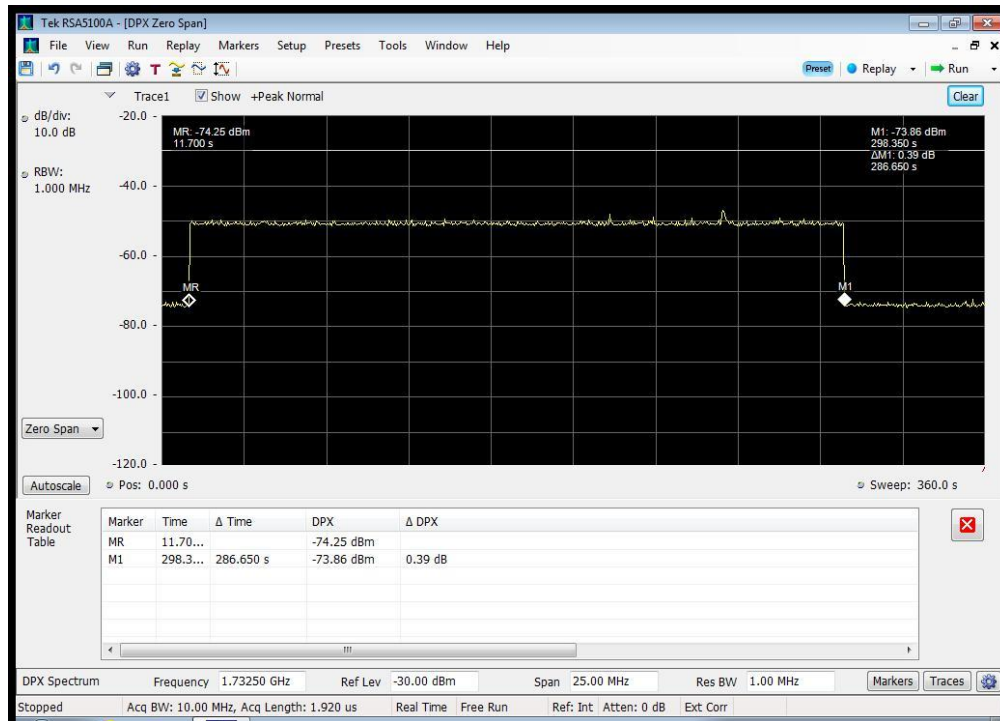

Annex F

Uplink Inactivity

1732.5 MHz

1882.5 MHz

707 MHz

781.5 MHz

836.5 MHz