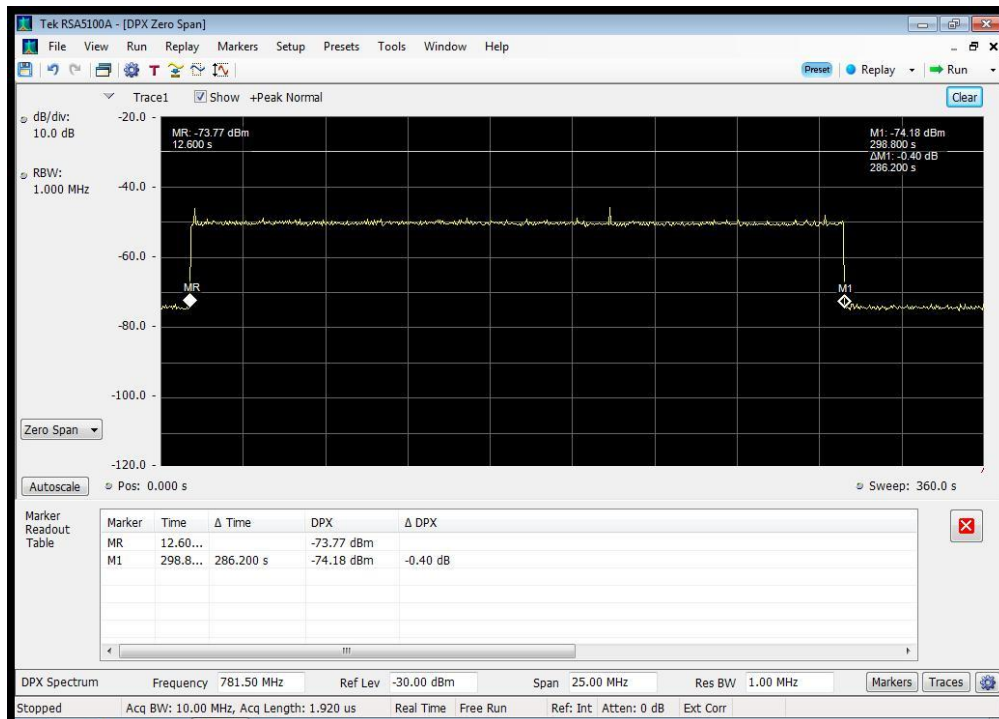

Annex F

Uplink Inactivity

1732.5 MHz

1882.5 MHz

707 MHz

781.5 MHz

836.5 MHz