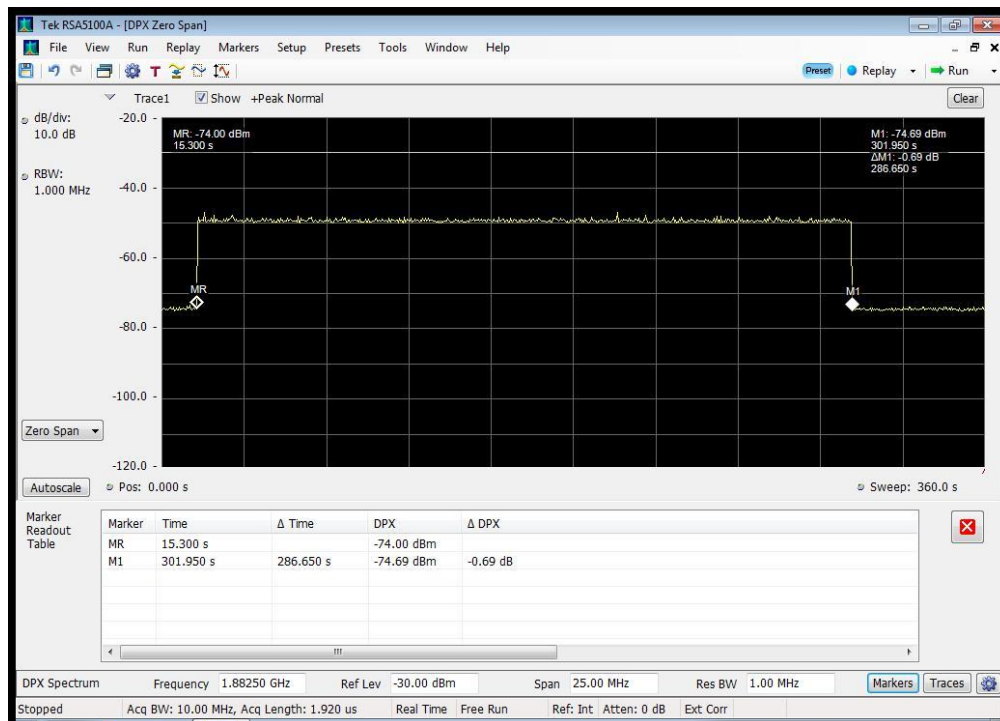

Annex F

Uplink Inactivity

1732.5 MHz

1882.5 MHz

707 MHz

781.5 MHz

836.5 MHz