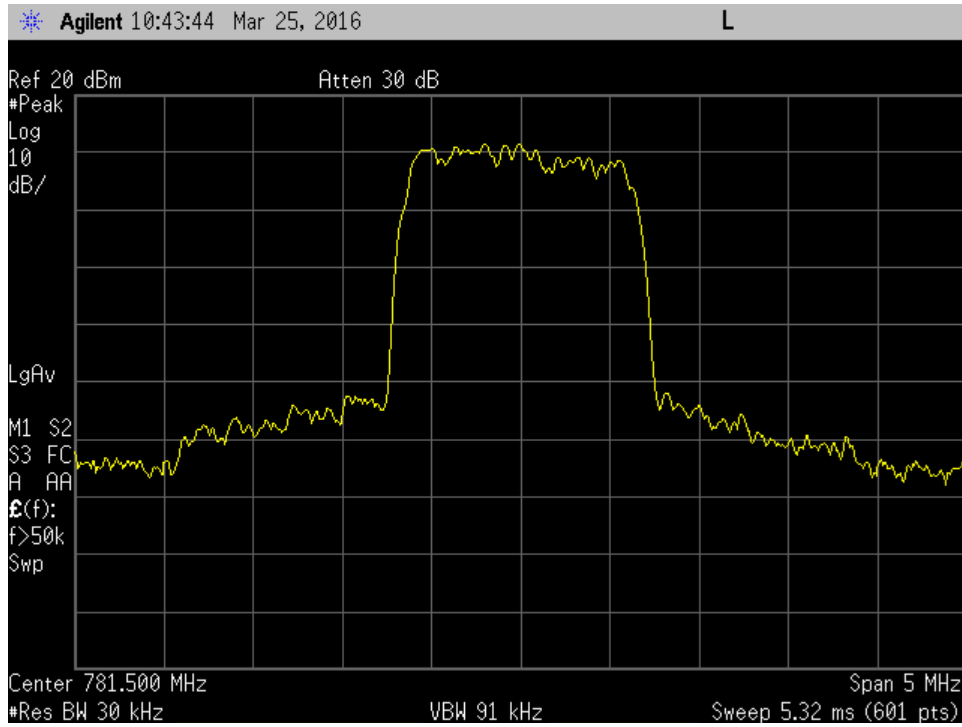

CDMA_Uplink Input_836.5 MHz

CDMA_Uplink Output_1732.5 MHz

CDMA_Uplink Output_1880 MHz

CDMA_Uplink Output_707 MHz

CDMA_Uplink Output_781.5 MHz

CDMA_Uplink Output_836.5 MHz

GSM_Downlink Input_1960 MHz

GSM_Downlink Input_2132.5 MHz

GSM_Downlink Input_737 MHz

GSM_Downlink Input_751.5 MHz

GSM_Downlink Input_881.5 MHz

GSM_Downlink Output_1960 MHz

GSM_Downlink Output_2132.5 MHz

GSM_Downlink Output_737 MHz

GSM_Downlink Output_751.5 MHz

GSM_Downlink Output_881.5 MHz