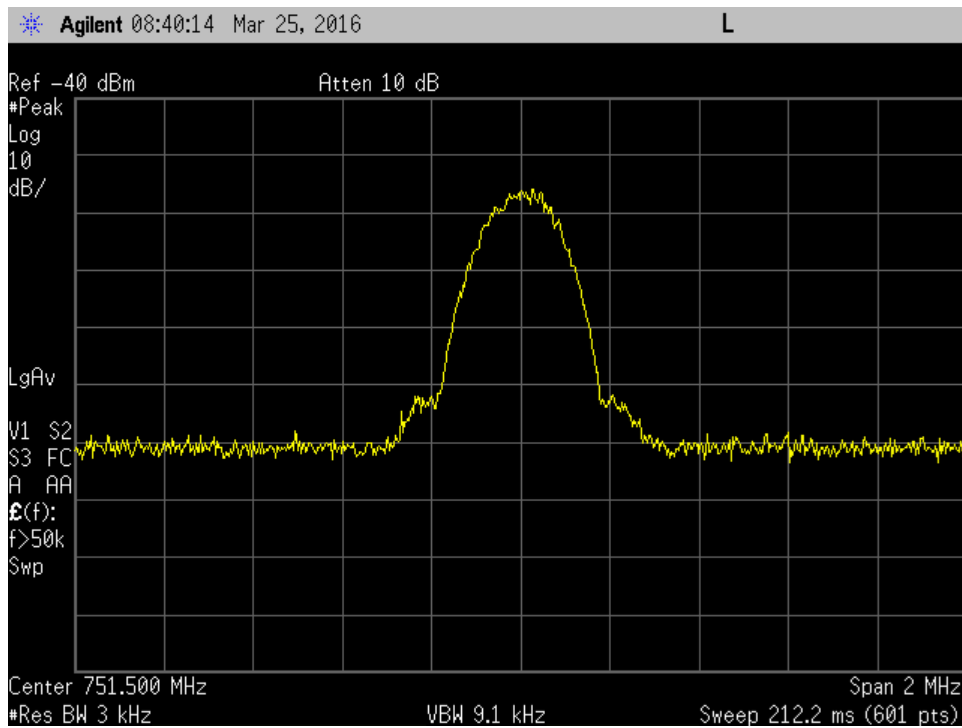

CDMA_Uplink Input_836.5 MHz

CDMA_Uplink Output_1732.5 MHz

CDMA_Uplink Output_1880 MHz

CDMA_Uplink Output_707 MHz

CDMA_Uplink Output_781.5 MHz

CDMA_Uplink Output_836.5 MHz

GSM_Downlink Input_1960 MHz

GSM_Downlink Input_2132.5 MHz

GSM_Downlink Input_737 MHz

GSM_Downlink Input_751.5 MHz

GSM_Downlink Input_881.5 MHz

GSM_Downlink Output_1960 MHz

GSM_Downlink Output_2132.5 MHz

GSM_Downlink Output_737 MHz

GSM_Downlink Output_751.5 MHz

GSM_Downlink Output_881.5 MHz