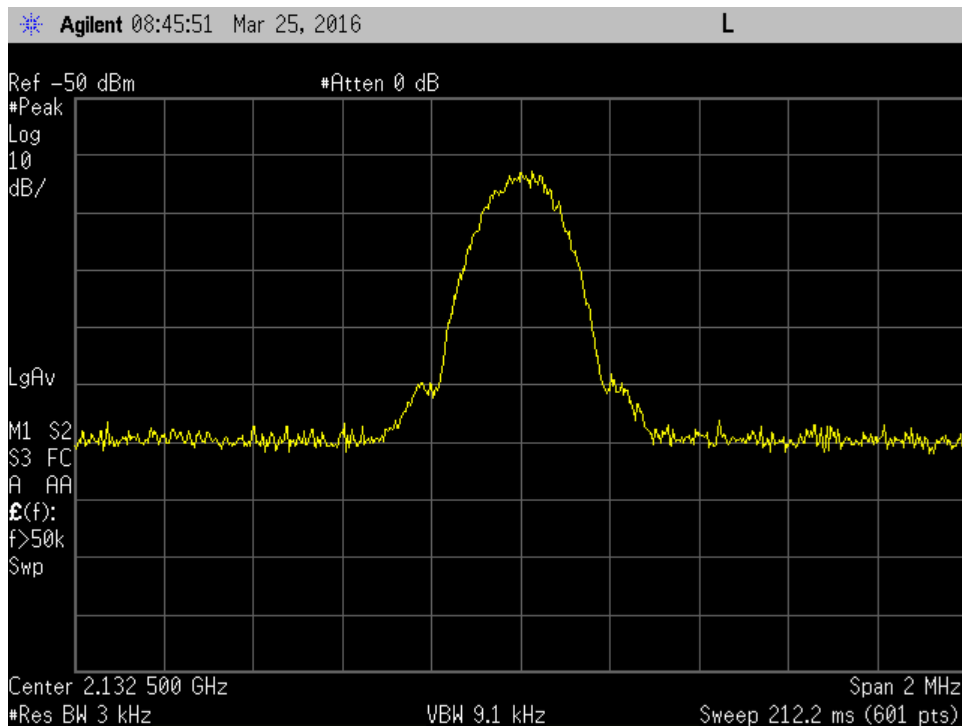

CDMA_Uplink Input_836.5 MHz

CDMA_Uplink Output_1732.5 MHz

CDMA_Uplink Output_1880 MHz

CDMA_Uplink Output_707 MHz

CDMA_Uplink Output_781.5 MHz

CDMA_Uplink Output_836.5 MHz

GSM_Downlink Input_1960 MHz

GSM_Downlink Input_2132.5 MHz

GSM_Downlink Input_737 MHz

GSM_Downlink Input_751.5 MHz

GSM_Downlink Input_881.5 MHz

GSM_Downlink Output_1960 MHz

GSM_Downlink Output_2132.5 MHz

GSM_Downlink Output_737 MHz

GSM_Downlink Output_751.5 MHz

GSM_Downlink Output_881.5 MHz