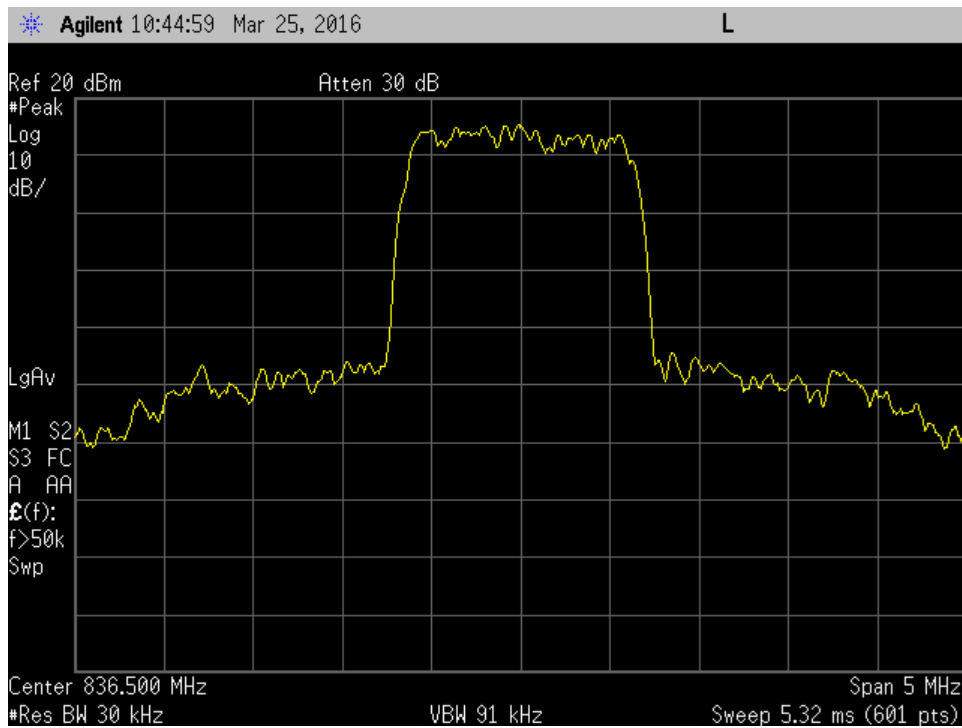

CDMA_Uplink Input_836.5 MHz

CDMA_Uplink Output_1732.5 MHz

CDMA_Uplink Output_1880 MHz

CDMA_Uplink Output_707 MHz

CDMA_Uplink Output_781.5 MHz

CDMA_Uplink Output_836.5 MHz

GSM_Downlink Input_1960 MHz

GSM_Downlink Input_2132.5 MHz

GSM_Downlink Input_737 MHz

GSM_Downlink Input_751.5 MHz

GSM_Downlink Input_881.5 MHz

GSM_Downlink Output_1960 MHz

GSM_Downlink Output_2132.5 MHz

GSM_Downlink Output_737 MHz

GSM_Downlink Output_751.5 MHz

GSM_Downlink Output_881.5 MHz