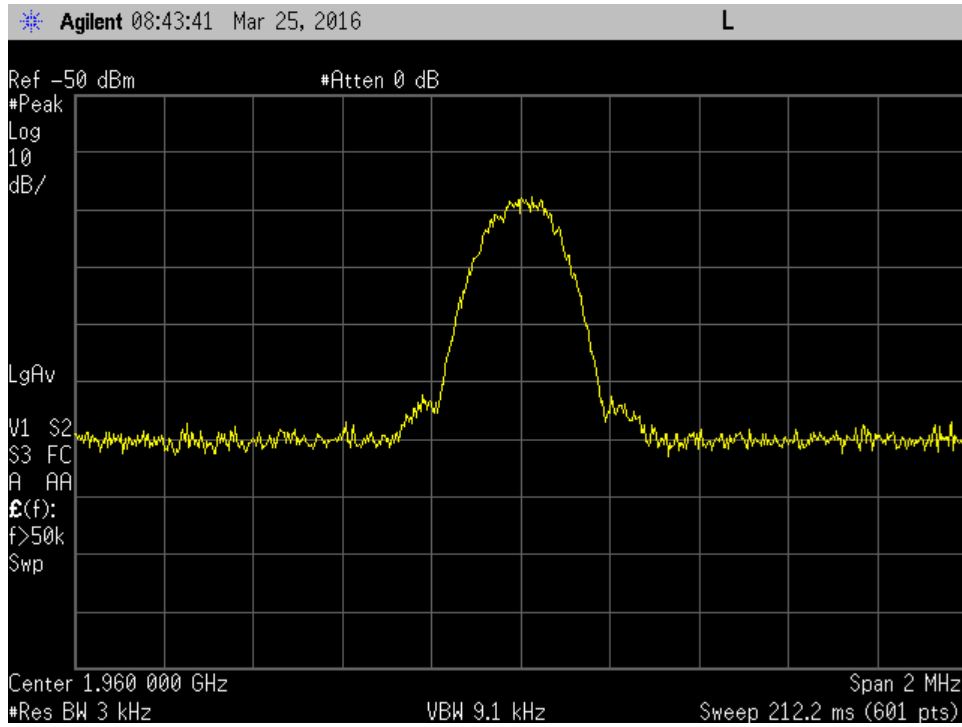

CDMA_Uplink Input_836.5 MHz

CDMA_Uplink Output_1732.5 MHz

CDMA_Uplink Output_1880 MHz

CDMA_Uplink Output_707 MHz

CDMA_Uplink Output_781.5 MHz

CDMA_Uplink Output_836.5 MHz

GSM_Downlink Input_1960 MHz

GSM_Downlink Input_2132.5 MHz

GSM_Downlink Input_737 MHz

GSM_Downlink Input_751.5 MHz

GSM_Downlink Input_881.5 MHz

GSM_Downlink Output_1960 MHz

GSM_Downlink Output_2132.5 MHz

GSM_Downlink Output_737 MHz

GSM_Downlink Output_751.5 MHz

GSM_Downlink Output_881.5 MHz