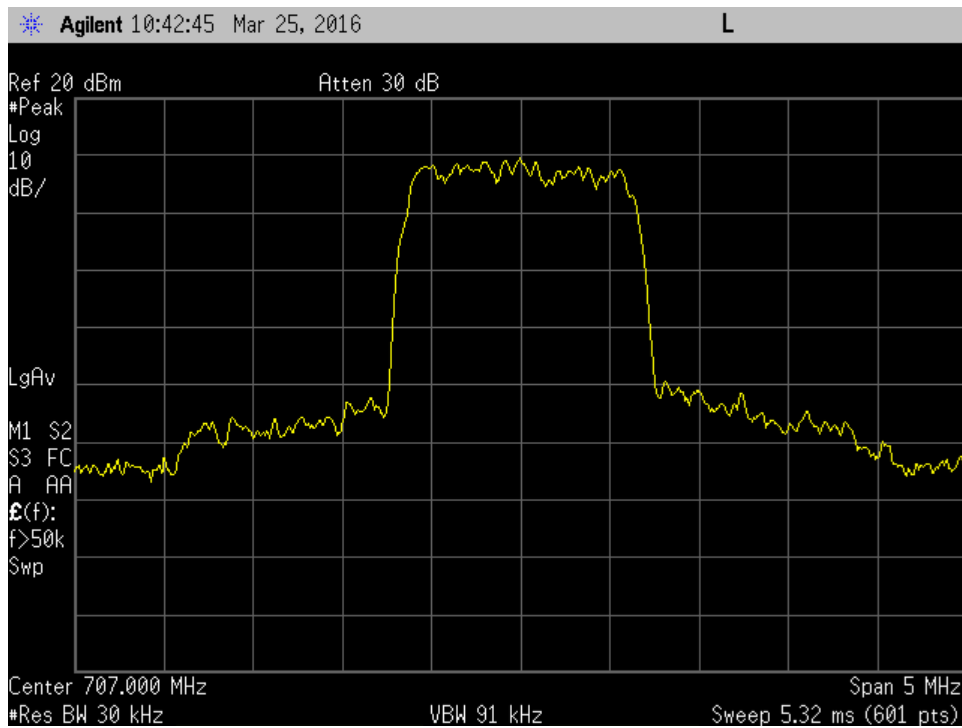

CDMA_Uplink Input_836.5 MHz

CDMA_Uplink Output_1732.5 MHz

CDMA_Uplink Output_1880 MHz

CDMA_Uplink Output_707 MHz

CDMA_Uplink Output_781.5 MHz

CDMA_Uplink Output_836.5 MHz

GSM_Downlink Input_1960 MHz

GSM_Downlink Input_2132.5 MHz

GSM_Downlink Input_737 MHz

GSM_Downlink Input_751.5 MHz

GSM_Downlink Input_881.5 MHz

GSM_Downlink Output_1960 MHz

GSM_Downlink Output_2132.5 MHz

GSM_Downlink Output_737 MHz

GSM_Downlink Output_751.5 MHz

GSM_Downlink Output_881.5 MHz