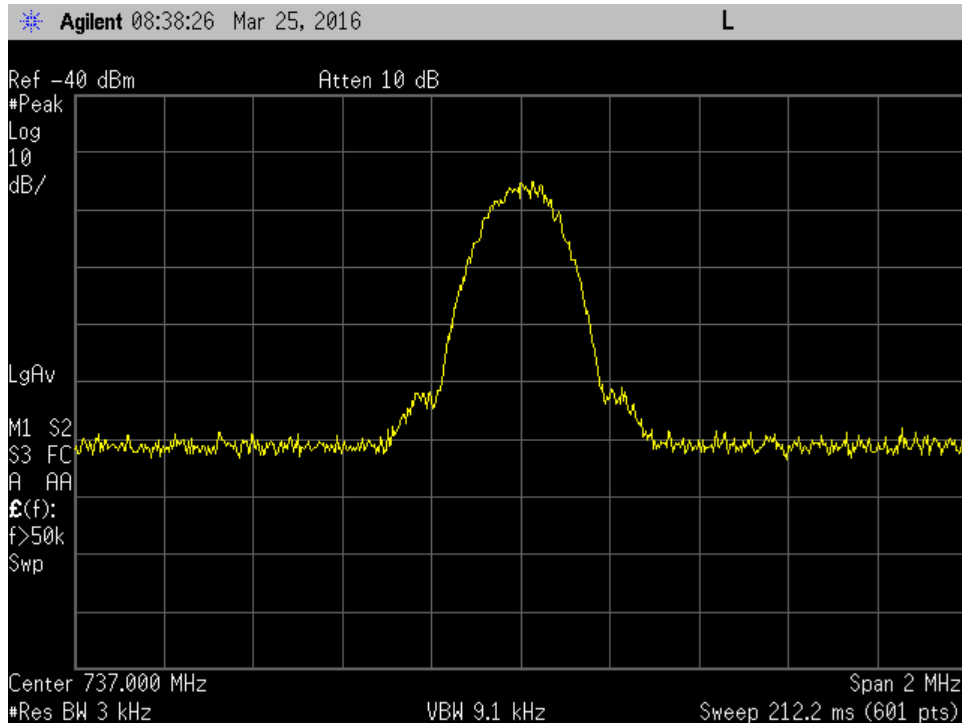

CDMA_Uplink Input_836.5 MHz

CDMA_Uplink Output_1732.5 MHz

CDMA_Uplink Output_1880 MHz

CDMA_Uplink Output_707 MHz

CDMA_Uplink Output_781.5 MHz

CDMA_Uplink Output_836.5 MHz

GSM_Downlink Input_1960 MHz

GSM_Downlink Input_2132.5 MHz

GSM_Downlink Input_737 MHz

GSM_Downlink Input_751.5 MHz

GSM_Downlink Input_881.5 MHz

GSM_Downlink Output_1960 MHz

GSM_Downlink Output_2132.5 MHz

GSM_Downlink Output_737 MHz

GSM_Downlink Output_751.5 MHz

GSM_Downlink Output_881.5 MHz