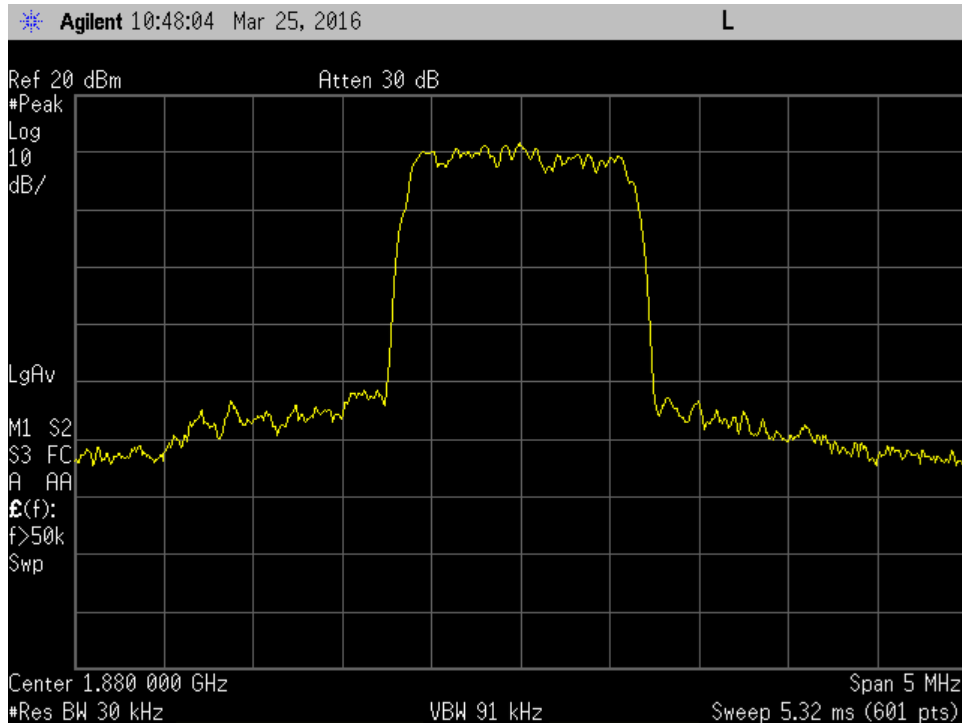

CDMA_Uplink Input_836.5 MHz

CDMA_Uplink Output_1732.5 MHz

CDMA_Uplink Output_1880 MHz

CDMA_Uplink Output_707 MHz

CDMA_Uplink Output_781.5 MHz

CDMA_Uplink Output_836.5 MHz

GSM_Downlink Input_1960 MHz

GSM_Downlink Input_2132.5 MHz

GSM_Downlink Input_737 MHz

GSM_Downlink Input_751.5 MHz

GSM_Downlink Input_881.5 MHz

GSM_Downlink Output_1960 MHz

GSM_Downlink Output_2132.5 MHz

GSM_Downlink Output_737 MHz

GSM_Downlink Output_751.5 MHz

GSM_Downlink Output_881.5 MHz