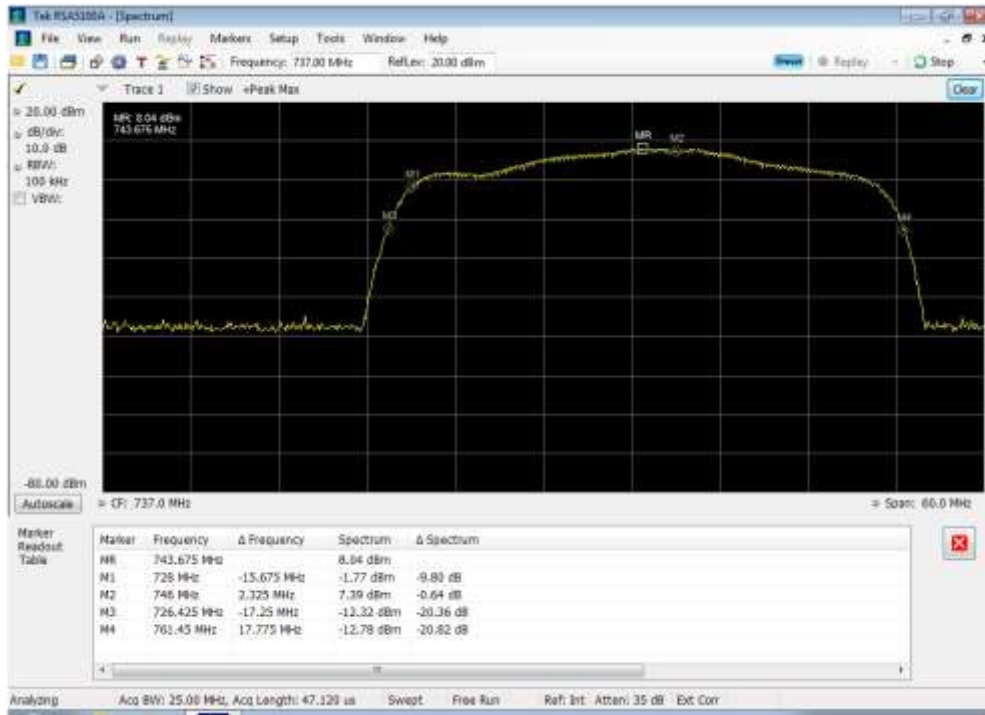

Downlink_2110 - 2155 MHz_port 3

Downlink_2110 - 2155 MHz_port 4

Downlink_728 - 746 MHz_port 1

Downlink_728 - 746 MHz_port 2

Downlink_728 - 746 MHz_port 3

Downlink_728 - 746 MHz_port 4

Downlink_746 - 757 MHz_port 1