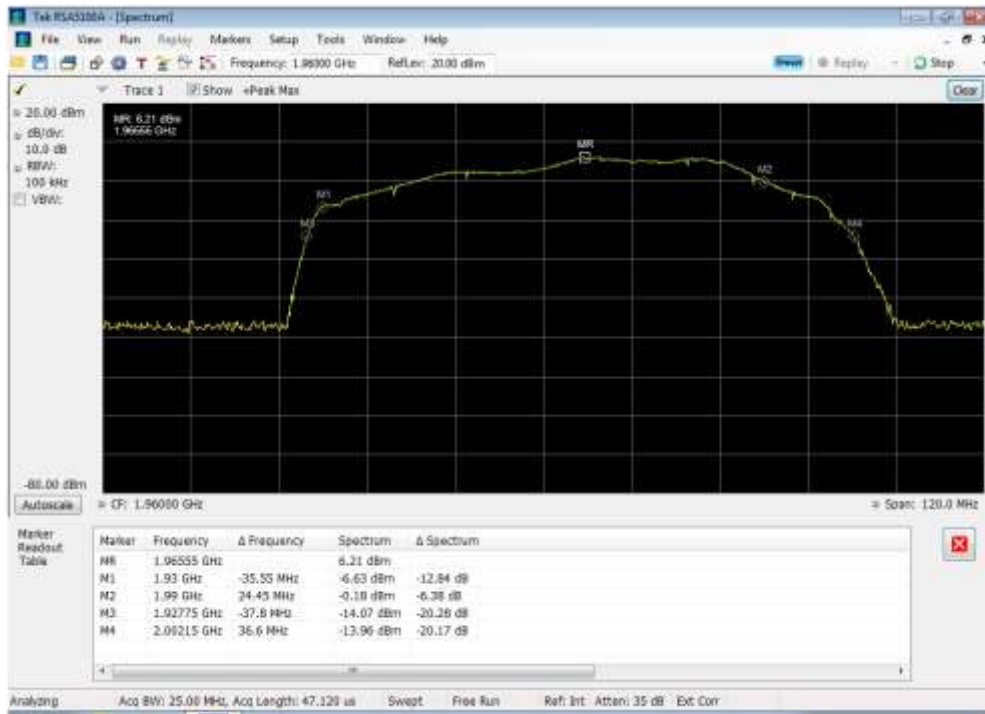

Annex A

Authorized Frequency Band

Downlink_1930 - 1990 MHz_port 1

Downlink_1930 - 1990 MHz_port 2

Downlink_1930 - 1990 MHz_port 3

Downlink_1930 - 1990 MHz_port 4

Downlink_2110 - 2155 MHz_port 1

Downlink_2110 - 2155 MHz_port 2

Downlink_2110 - 2155 MHz_port 3

Downlink_2110 - 2155 MHz_port 4

Downlink_728 - 746 MHz_port 1

Downlink_728 - 746 MHz_port 2

Downlink_728 - 746 MHz_port 3

Downlink_728 - 746 MHz_port 4

Downlink_746 - 757 MHz_port 1