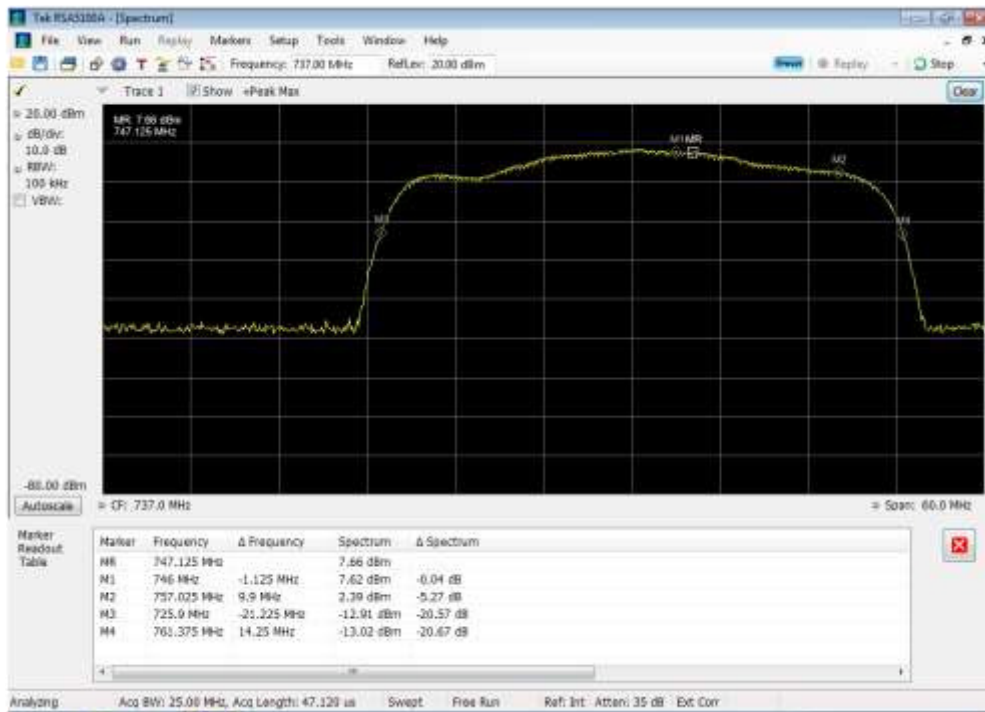

Downlink_746 - 757 MHz_port 2