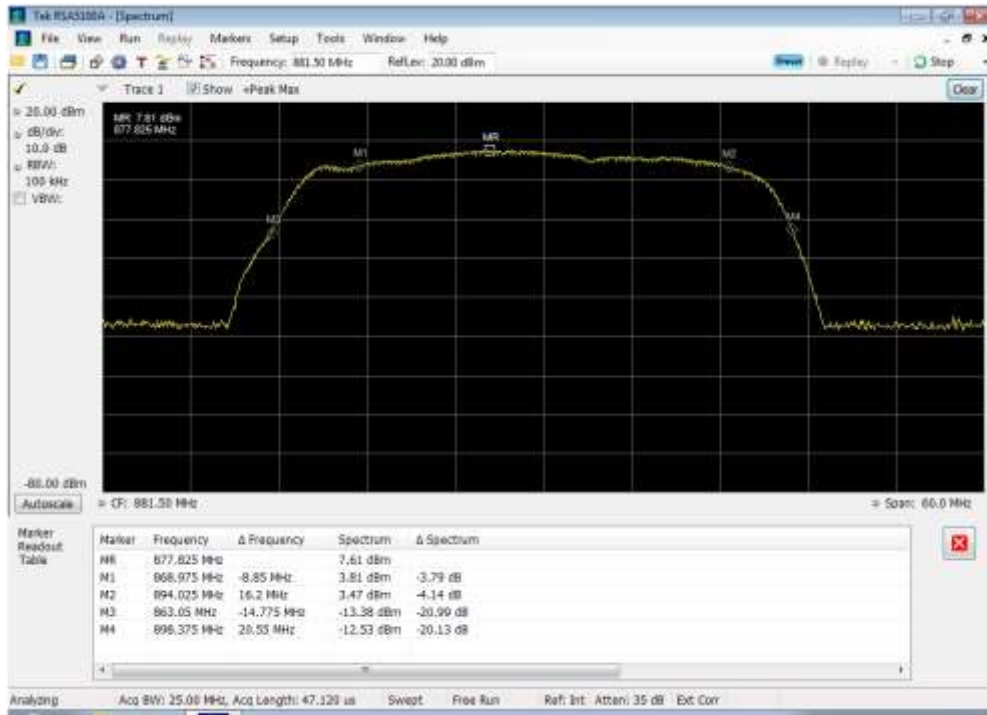

Downlink_746 - 757 MHz_port 2

Downlink_746 - 757 MHz_port 3

Downlink_746 - 757 MHz_port 4

Downlink_869 - 894 MHz_port 1

Downlink_869 - 894 MHz_port 2

Downlink_869 - 894 MHz_port 3

Downlink_869 - 894 MHz_port 4