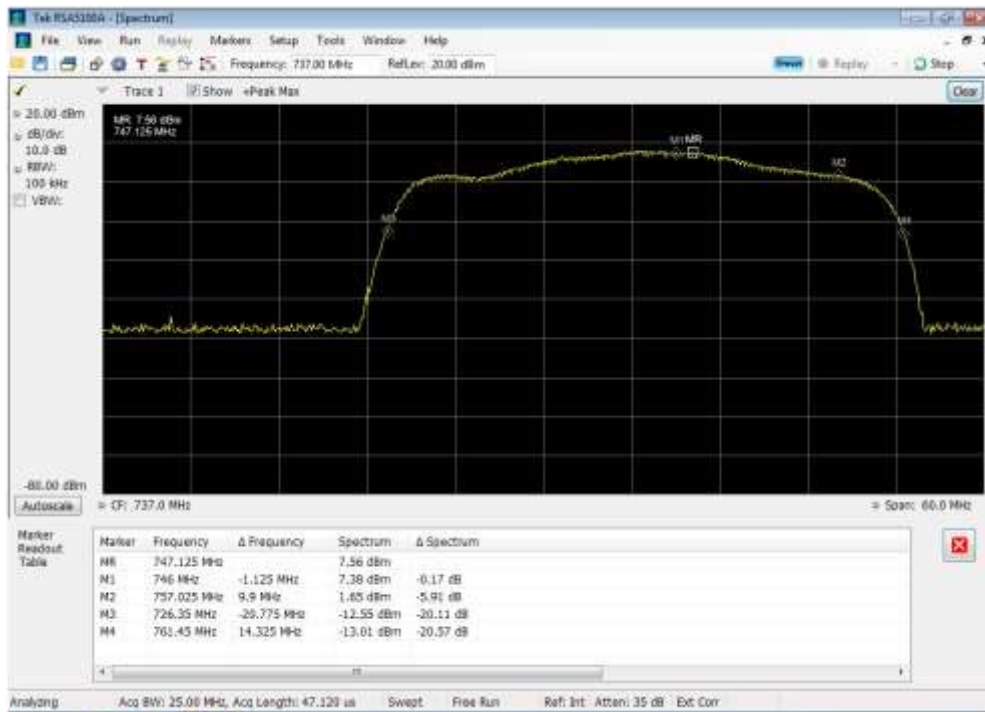

Downlink_746 - 757 MHz_port 4