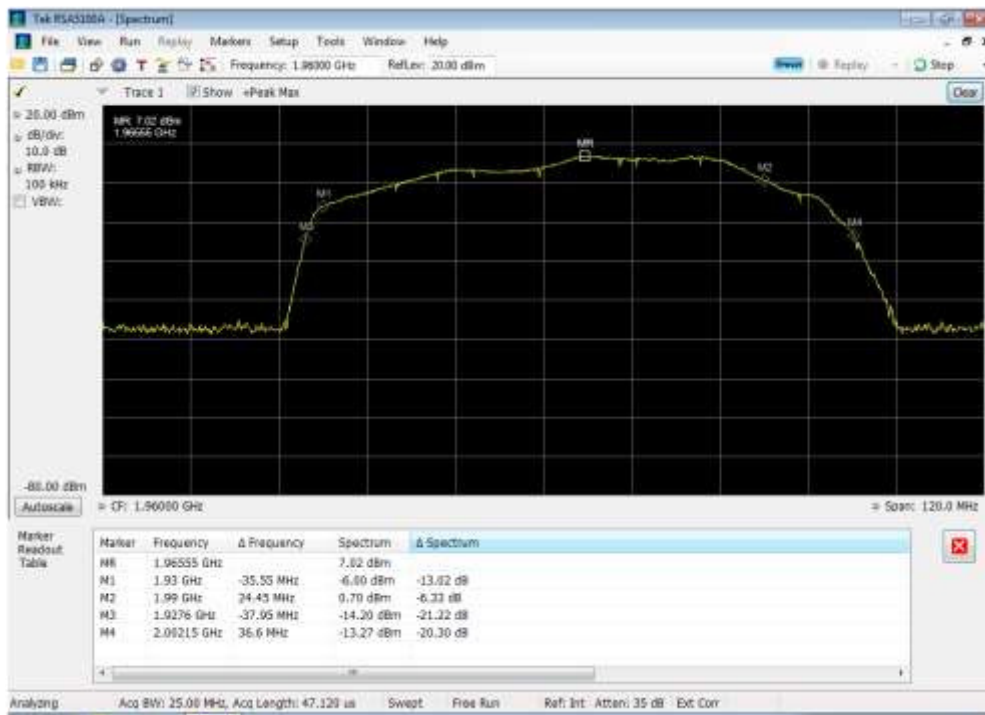

Annex A

Authorized Frequency Band

Downlink_1930 - 1990 MHz_port 1

Downlink_1930 - 1990 MHz_port 2

Downlink_1930 - 1990 MHz_port 3

Downlink_1930 - 1990 MHz_port 4

Downlink_2110 - 2155 MHz_port 1

Downlink_2110 - 2155 MHz_port 2

Downlink_2110 - 2155 MHz_port 3

Downlink_2110 - 2155 MHz_port 4

Downlink_728 - 746 MHz_port 1

Downlink_728 - 746 MHz_port 2

Downlink_728 - 746 MHz_port 3

Downlink_728 - 746 MHz_port 4

Downlink_746 - 757 MHz_port 1