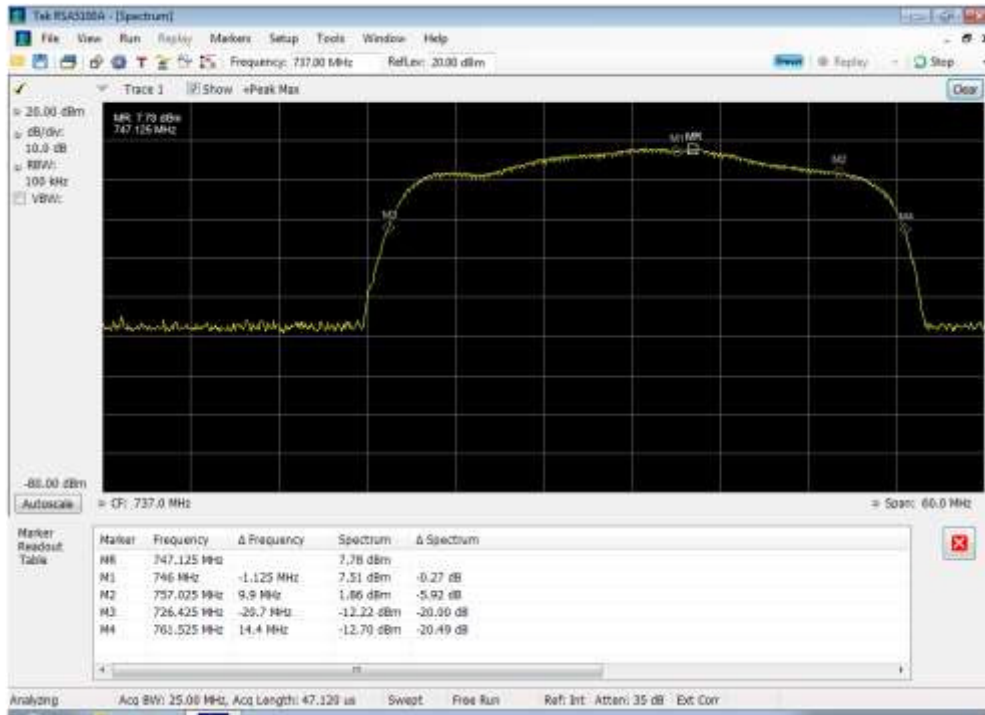

Downlink_746 - 757 MHz_port 3