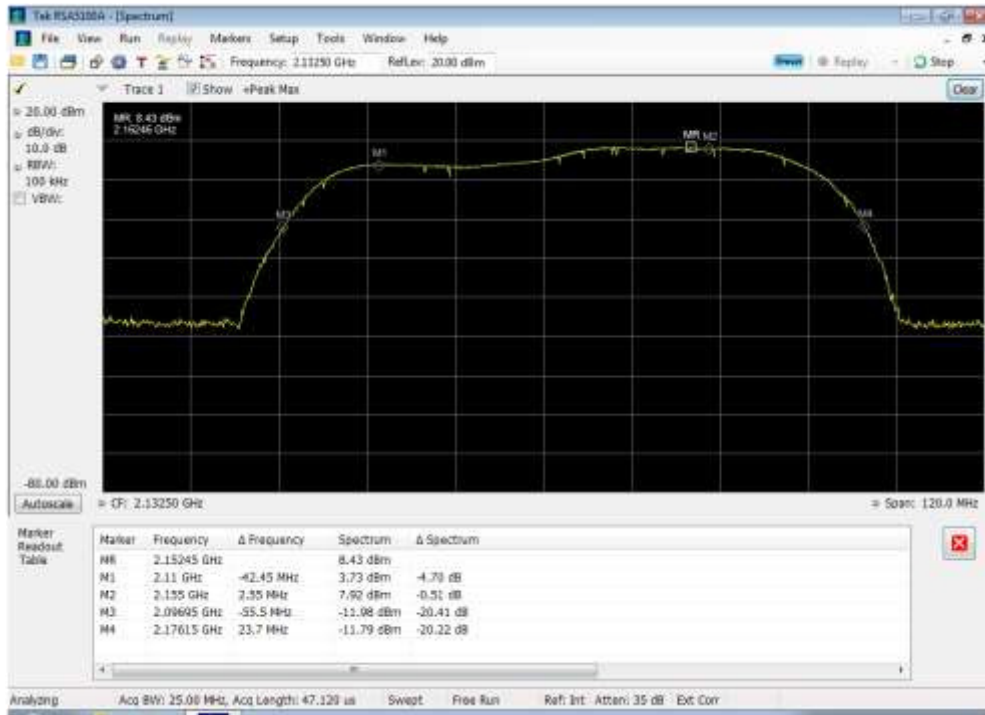

Annex A

Authorized Frequency Band

Downlink_1930 - 1990 MHz_port 1

Downlink_1930 - 1990 MHz_port 2

Downlink_1930 - 1990 MHz_port 3

Downlink_1930 - 1990 MHz_port 4

Downlink_2110 - 2155 MHz_port 1

Downlink_2110 - 2155 MHz_port 2