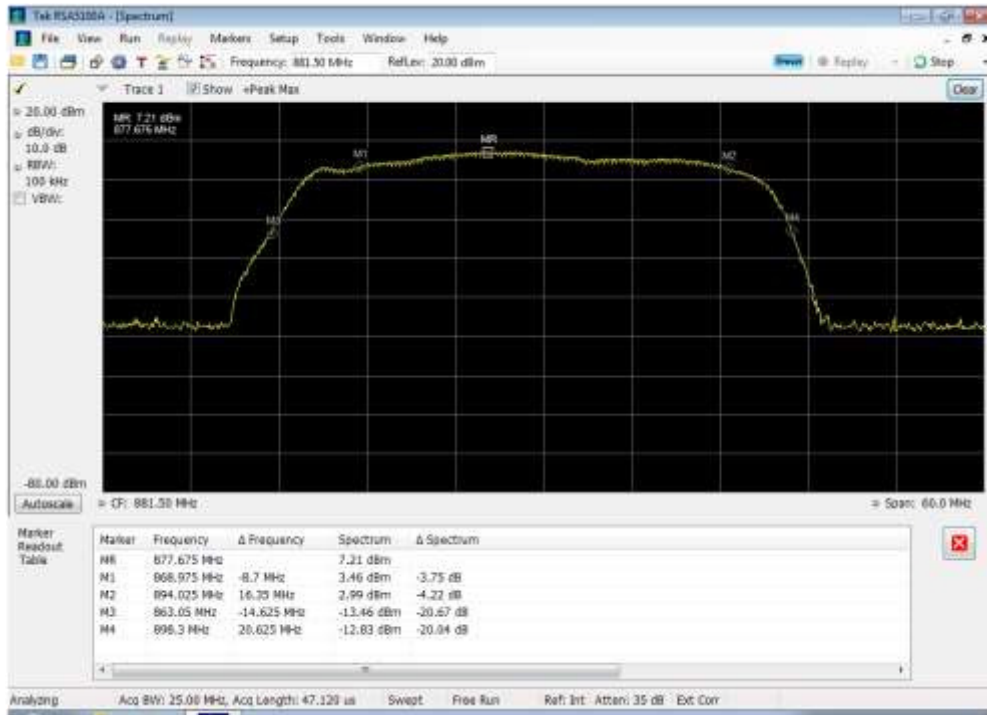

Downlink_746 - 757 MHz_port 2

Downlink_746 - 757 MHz_port 3

Downlink_746 - 757 MHz_port 4

Downlink_869 - 894 MHz_port 1

Downlink_869 - 894 MHz_port 2

Downlink_869 - 894 MHz_port 3

Downlink_869 - 894 MHz_port 4