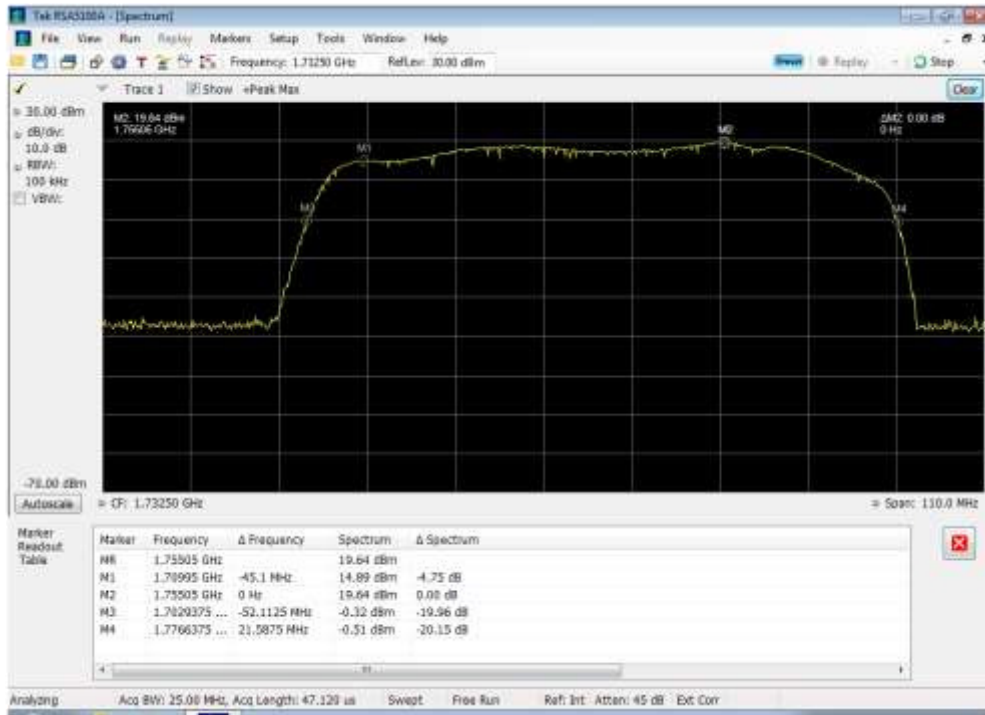

Uplink_1710 - 1755 MHz_port 3