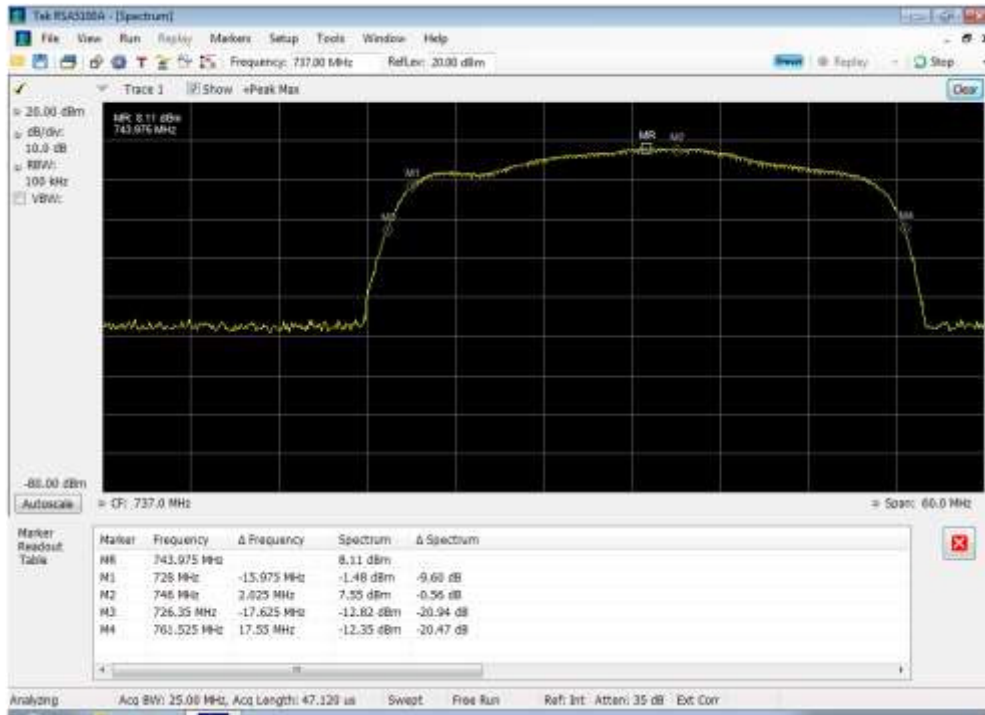

Annex A

Authorized Frequency Band

Downlink_1930 - 1990 MHz_port 1

Downlink_1930 - 1990 MHz_port 2

Downlink_1930 - 1990 MHz_port 3

Downlink_1930 - 1990 MHz_port 4

Downlink_2110 - 2155 MHz_port 1

Downlink_2110 - 2155 MHz_port 2

Downlink_2110 - 2155 MHz_port 3

Downlink_2110 - 2155 MHz_port 4

Downlink_728 - 746 MHz_port 1

Downlink_728 - 746 MHz_port 2

Downlink_728 - 746 MHz_port 3

Downlink_728 - 746 MHz_port 4

Downlink_746 - 757 MHz_port 1