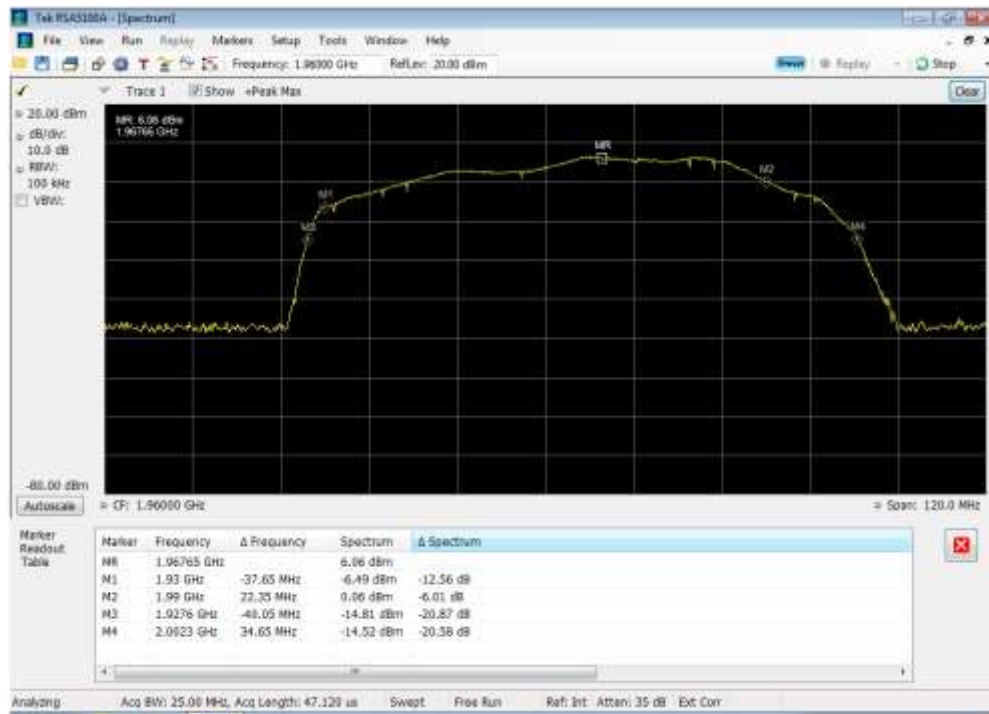

Annex A

Authorized Frequency Band

Downlink_1930 - 1990 MHz_port 1

Downlink_1930 - 1990 MHz_port 2

Downlink_1930 - 1990 MHz_port 3

Downlink_1930 - 1990 MHz_port 4

Downlink_2110 - 2155 MHz_port 1

Downlink_2110 - 2155 MHz_port 2

Downlink_2110 - 2155 MHz_port 3

Downlink_2110 - 2155 MHz_port 4

Downlink_728 - 746 MHz_port 1

Downlink_728 - 746 MHz_port 2

Downlink_728 - 746 MHz_port 3

Downlink_728 - 746 MHz_port 4

Downlink_746 - 757 MHz_port 1