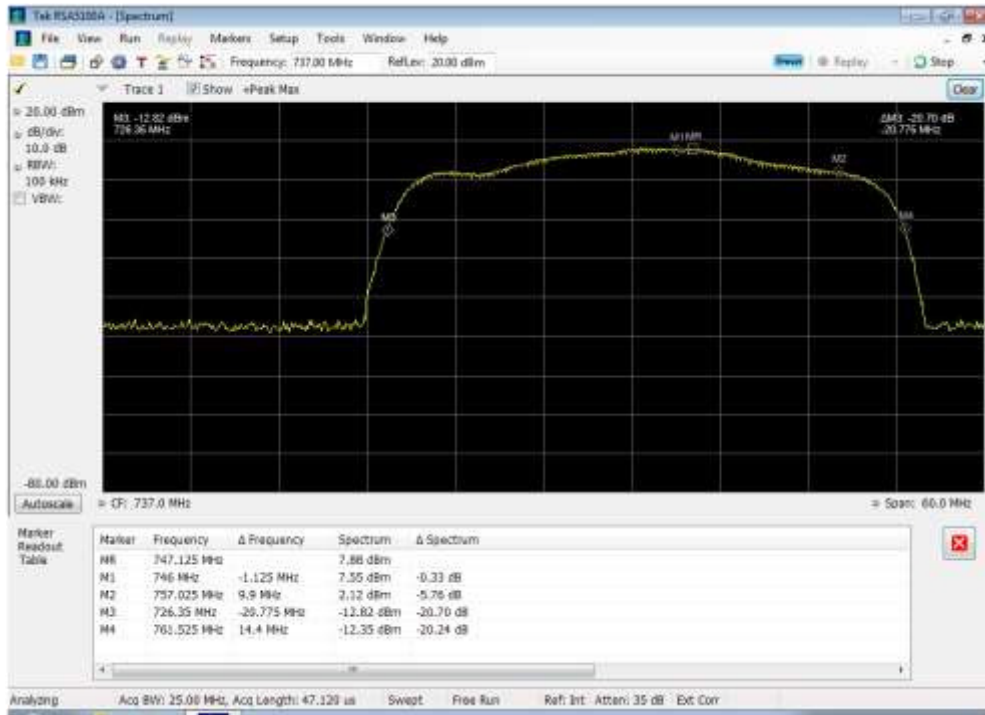

Downlink_2110 - 2155 MHz_port 3

Downlink_2110 - 2155 MHz_port 4

Downlink_728 - 746 MHz_port 1

Downlink_728 - 746 MHz_port 2

Downlink_728 - 746 MHz_port 3

Downlink_728 - 746 MHz_port 4

Downlink_746 - 757 MHz_port 1