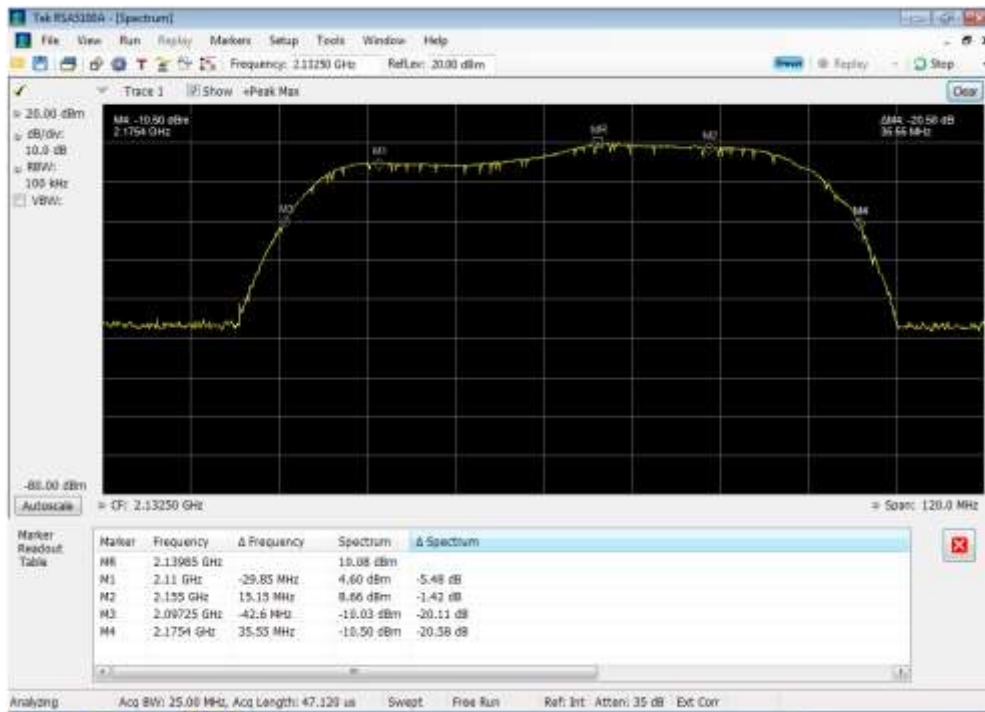

Annex A

Authorized Frequency Band

Downlink_1930 - 1990 MHz_port 1

Downlink_1930 - 1990 MHz_port 2

Downlink_1930 - 1990 MHz_port 3

Downlink_1930 - 1990 MHz_port 4

Downlink_2110 - 2155 MHz_port 1

Downlink_2110 - 2155 MHz_port 2