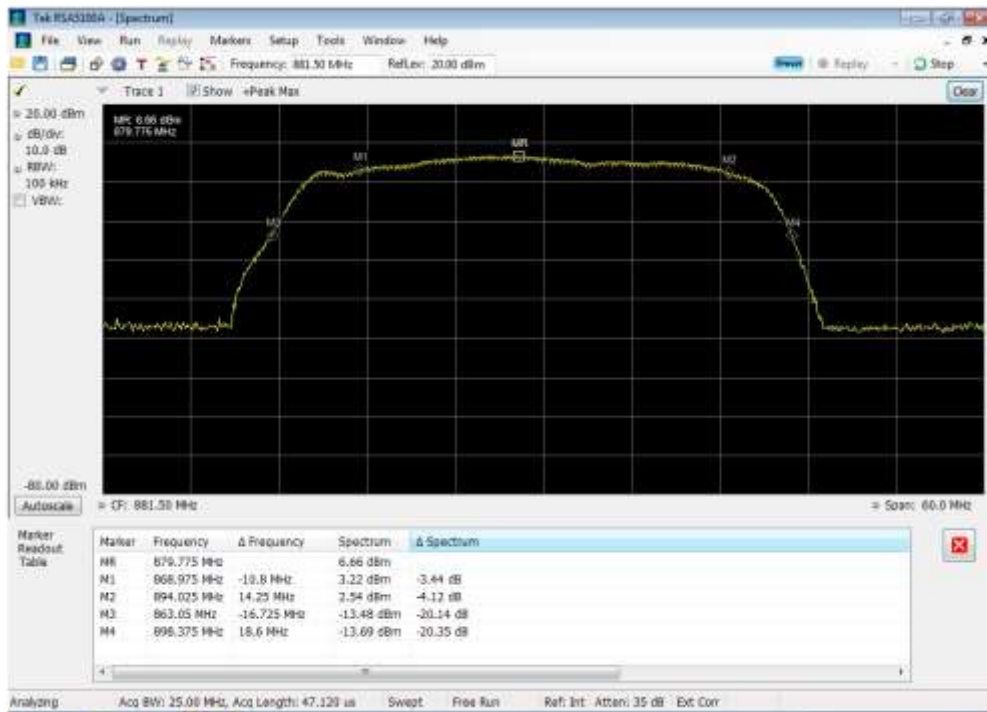

Downlink_746 - 757 MHz_port 2

Downlink_746 - 757 MHz_port 3

Downlink_746 - 757 MHz_port 4

Downlink_869 - 894 MHz_port 1

Downlink_869 - 894 MHz_port 2

Downlink_869 - 894 MHz_port 3

Downlink_869 - 894 MHz_port 4