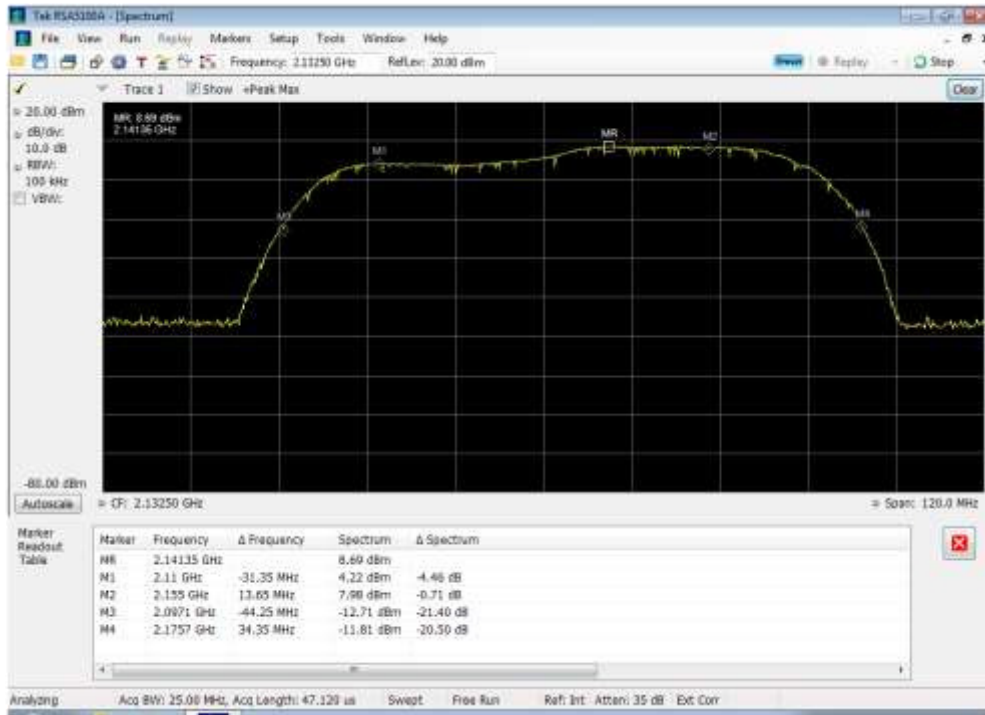

Downlink_2110 - 2155 MHz_port 3