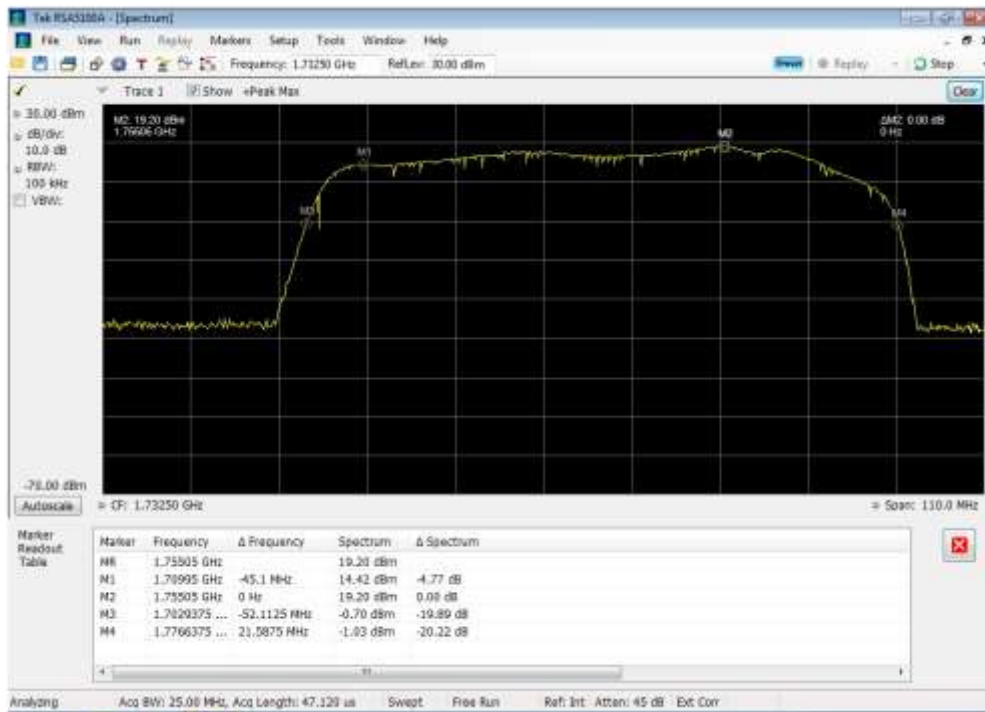

Uplink_1710 - 1755 MHz_port 2