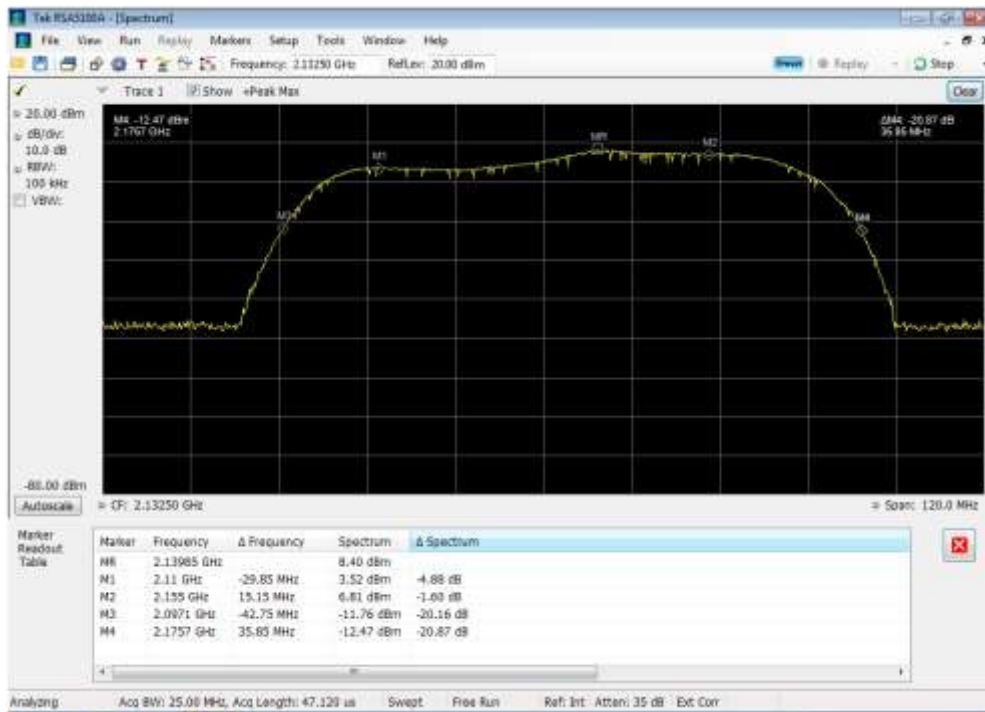

Downlink_2110 - 2155 MHz_port 4