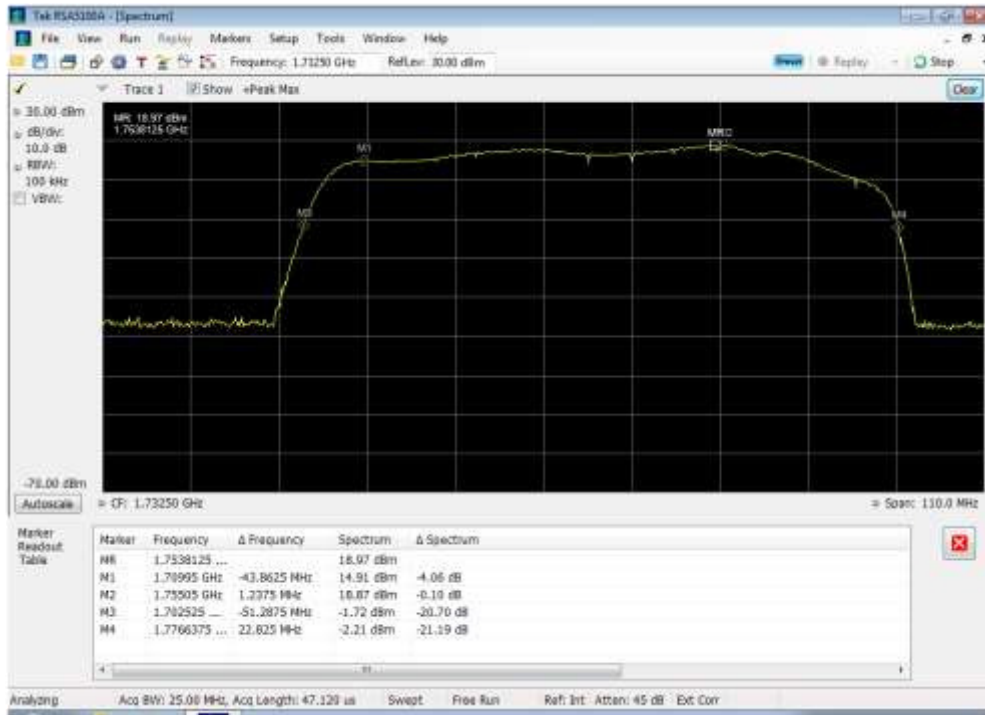

Uplink_1710 - 1755 MHz_port 1