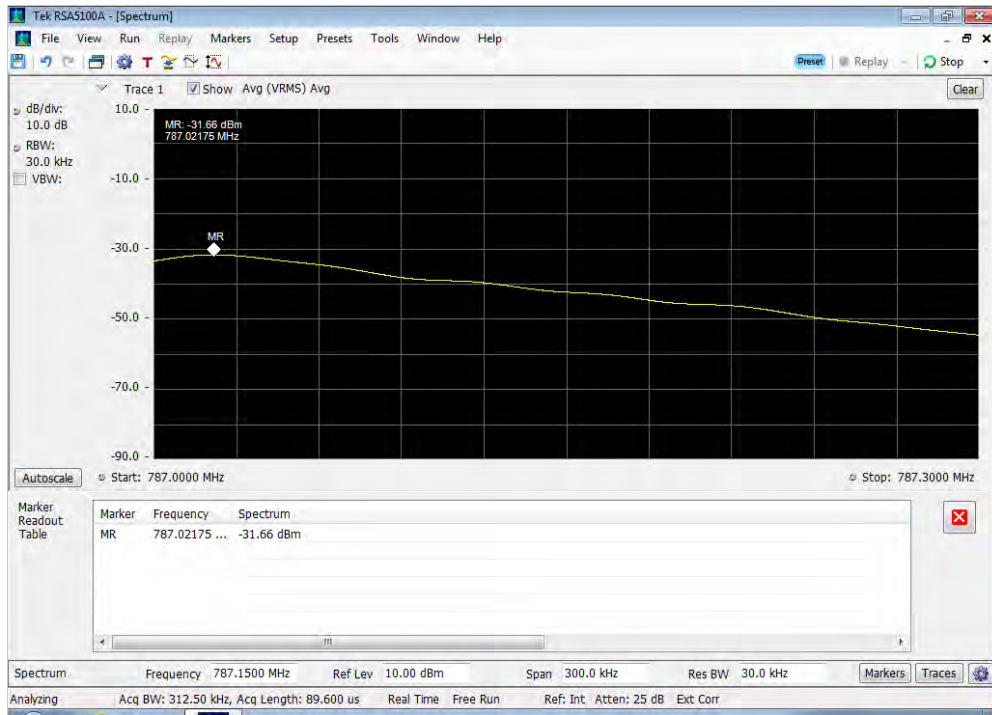

Uplink_GSM_Upper Band Edge_1850 - 1915 MHz_100 ft cable

Uplink_GSM_Upper Band Edge_698 - 716 MHz_100 ft cable

Uplink_GSM_Upper Band Edge_776 - 787 MHz_100 ft cable

Uplink_GSM_Upper Band Edge_824 - 849 MHz_100 ft cable

Uplink_WCDMA_Lower Band Edge_1710 - 1755 MHz_100 ft cable

Uplink_WCDMA_Lower Band Edge_1850 - 1915 MHz_100 ft cable

Uplink_WCDMA_Lower Band Edge_698 - 716 MHz_100 ft cable

Uplink_WCDMA_Lower Band Edge_776 - 787 MHz_100 ft cable