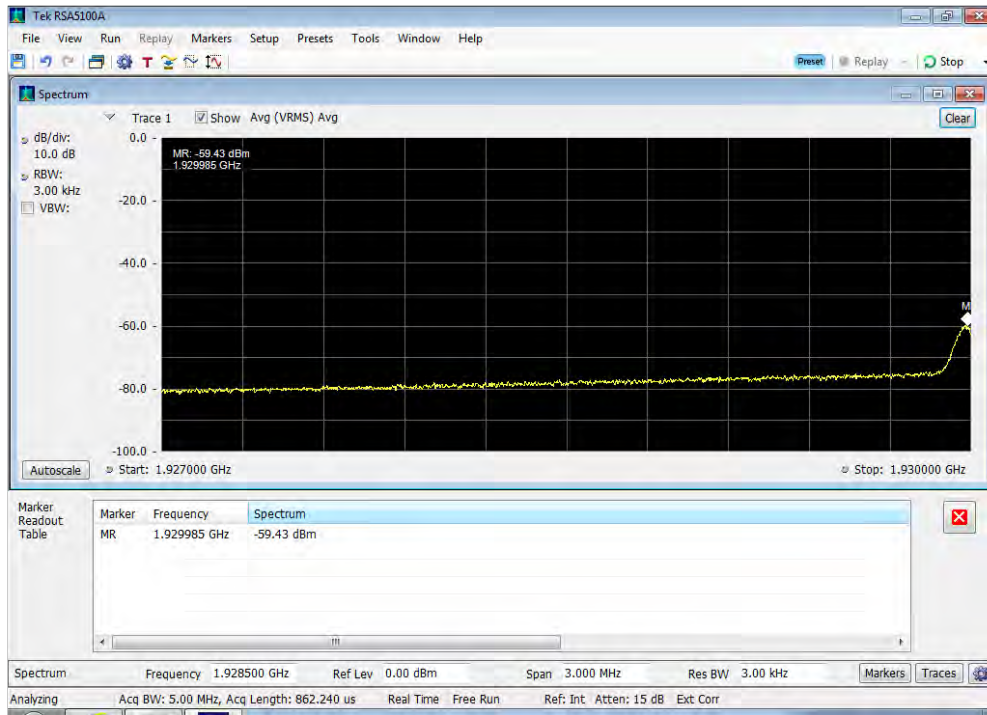

Downlink_CDMA_Upper Band Edge_2110 - 2155 MHz_300 ft cable

Downlink_CDMA_Upper Band Edge_728 - 746 MHz_300 ft cable

Downlink_CDMA_Upper Band Edge_746 - 757 MHz_300 ft cable

Downlink_CDMA_Upper Band Edge_869 - 894 MHz_300 ft cable

Downlink_GSM_Lower Band Edge_1930 - 1995 MHz_300 ft cable

Downlink_GSM_Lower Band Edge_2110 - 2155 MHz_300 ft cable

Downlink_GSM_Lower Band Edge_728 - 746 MHz_300 ft cable

Downlink_GSM_Lower Band Edge_746 - 757 MHz_300 ft cable