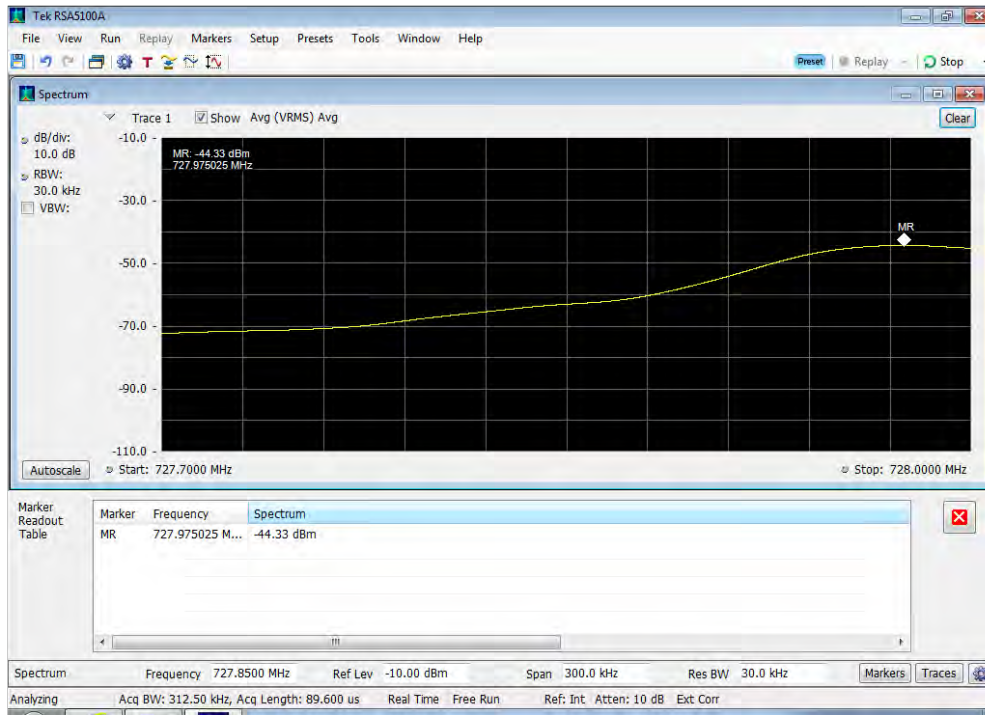

Downlink_GSM_Lower Band Edge_1930 - 1995 MHz_300 ft cable

Downlink_GSM_Lower Band Edge_2110 - 2155 MHz_300 ft cable

Downlink_GSM_Lower Band Edge_728 - 746 MHz_300 ft cable

Downlink_GSM_Lower Band Edge_746 - 757 MHz_300 ft cable

Downlink_GSM_Lower Band Edge_869 - 894 MHz_300 ft cable

Downlink_GSM_Upper Band Edge_1930 - 1995 MHz_300 ft cable

Downlink_GSM_Upper Band Edge_2110 - 2155 MHz_300 ft cable

Downlink_GSM_Upper Band Edge_728 - 746 MHz_300 ft cable