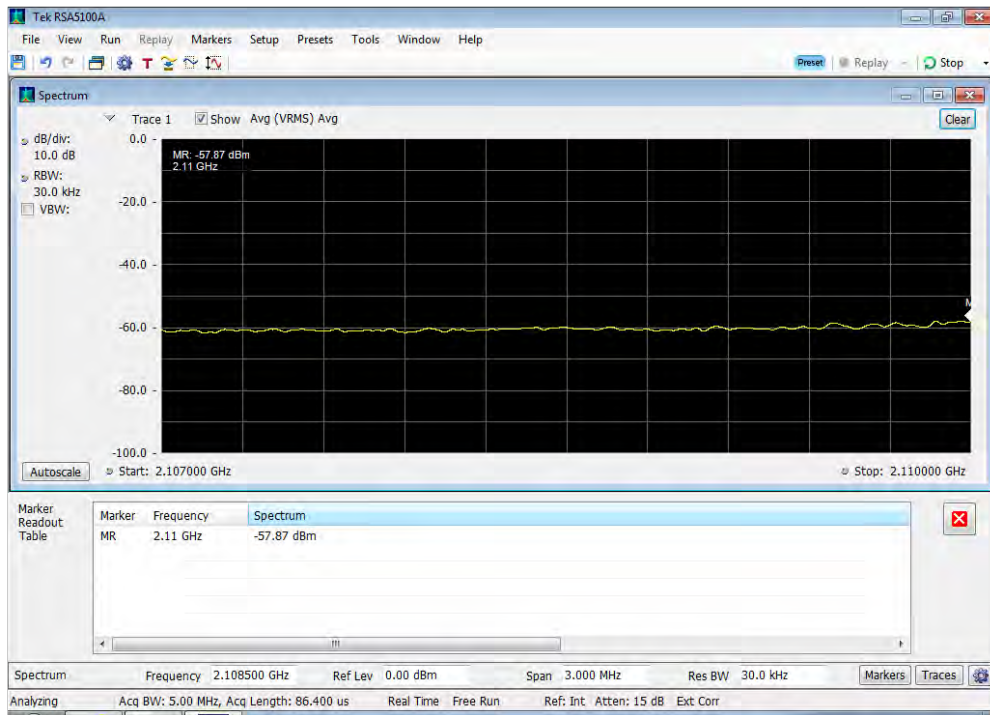

Uplink_WCDMA_Upper Band Edge_776 - 787 MHz_300 ft cable cable

Uplink_WCDMA_Upper Band Edge_824 - 849 MHz_300 ft cable cable

Downlink_CDMA_Lower Band Edge_1930 - 1995 MHz_300 ft cable

Downlink_CDMA_Lower Band Edge_2110 - 2155 MHz_300 ft cable

Downlink_CDMA_Lower Band Edge_728 - 746 MHz_300 ft cable

Downlink_CDMA_Lower Band Edge_746 - 757 MHz_300 ft cable

Downlink_CDMA_Lower Band Edge_869 - 894 MHz_300 ft cable

Downlink_CDMA_Upper Band Edge_1930 - 1995 MHz_300 ft cable