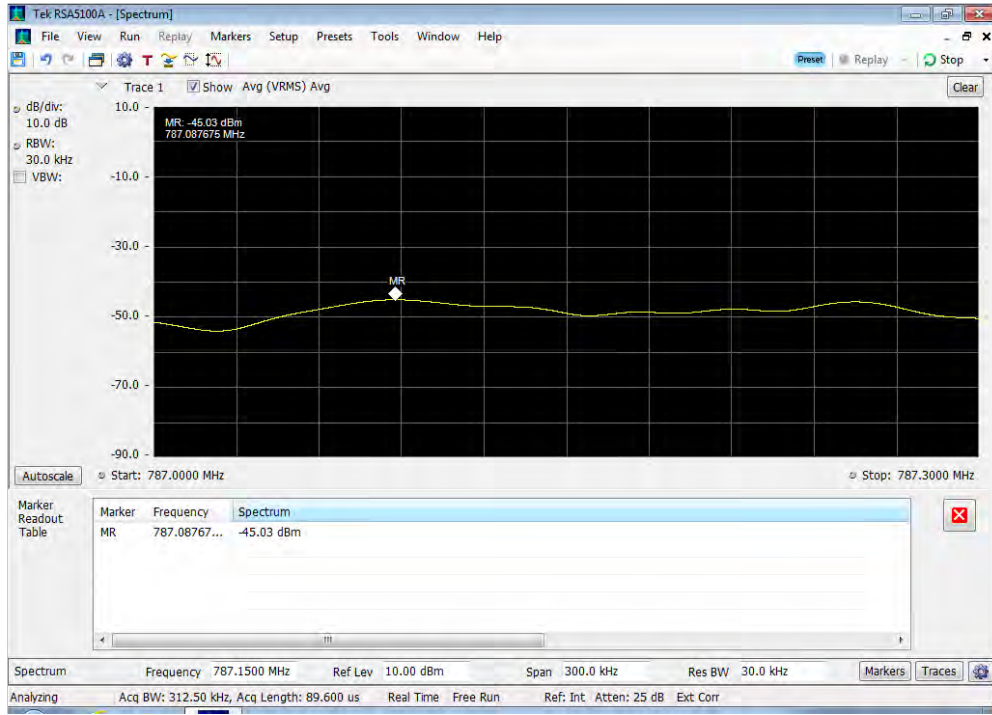

Uplink_WCDMA_Lower Band Edge_1710 - 1755 MHz_100 ft cable

Uplink_WCDMA_Lower Band Edge_1850 - 1915 MHz_100 ft cable

Uplink_WCDMA_Lower Band Edge_698 - 716 MHz_100 ft cable

Uplink_WCDMA_Lower Band Edge_776 - 787 MHz_100 ft cable

Uplink_WCDMA_Lower Band Edge_824 - 849 MHz_100 ft cable

Uplink_WCDMA_Upper Band Edge_1710 - 1755 MHz_100 ft cable

Uplink_WCDMA_Upper Band Edge_1850 - 1915 MHz_100 ft cable

Uplink_WCDMA_Upper Band Edge_698 - 716 MHz_100 ft cable

Uplink_WCDMA_Upper Band Edge_776 - 787 MHz_100 ft cable

Uplink_WCDMA_Upper Band Edge_824 - 849 MHz_100 ft cable

Downlink_CDMA_Lower Band Edge_1930 - 1995 MHz_100 ft cable

Downlink_CDMA_Lower Band Edge_2110 - 2155 MHz_100 ft cable