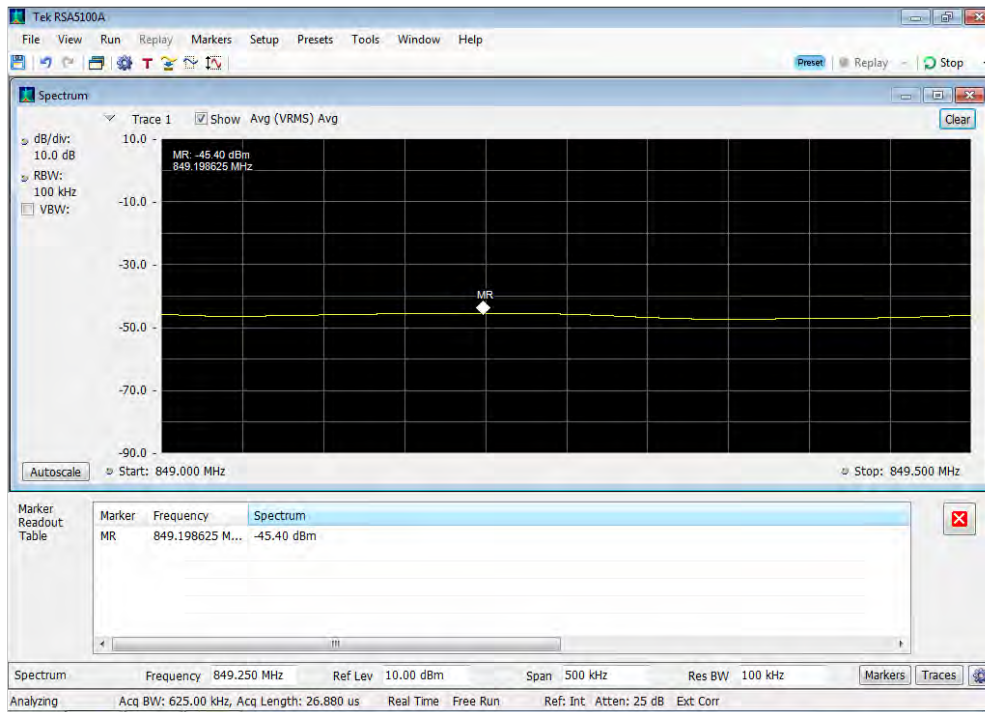

Uplink_WCDMA_Lower Band Edge_1710 - 1755 MHz_300 ft cable cable

Uplink_WCDMA_Lower Band Edge_1850 - 1915 MHz_300 ft cable cable

Uplink_WCDMA_Lower Band Edge_698 - 716 MHz_300 ft cable cable

Uplink_WCDMA_Lower Band Edge_776 - 787 MHz_300 ft cable cable

Uplink_WCDMA_Lower Band Edge_824 - 849 MHz_300 ft cable cable

Uplink_WCDMA_Upper Band Edge_1710 - 1755 MHz_300 ft cable cable

Uplink_WCDMA_Upper Band Edge_1850 - 1915 MHz_300 ft cable cable

Uplink_WCDMA_Upper Band Edge_698 - 716 MHz_300 ft cable cable

Uplink_WCDMA_Upper Band Edge_776 - 787 MHz_300 ft cable cable

Uplink_WCDMA_Upper Band Edge_824 - 849 MHz_300 ft cable cable

Downlink_CDMA_Lower Band Edge_1930 - 1995 MHz_300 ft cable

Downlink_CDMA_Lower Band Edge_2110 - 2155 MHz_300 ft cable