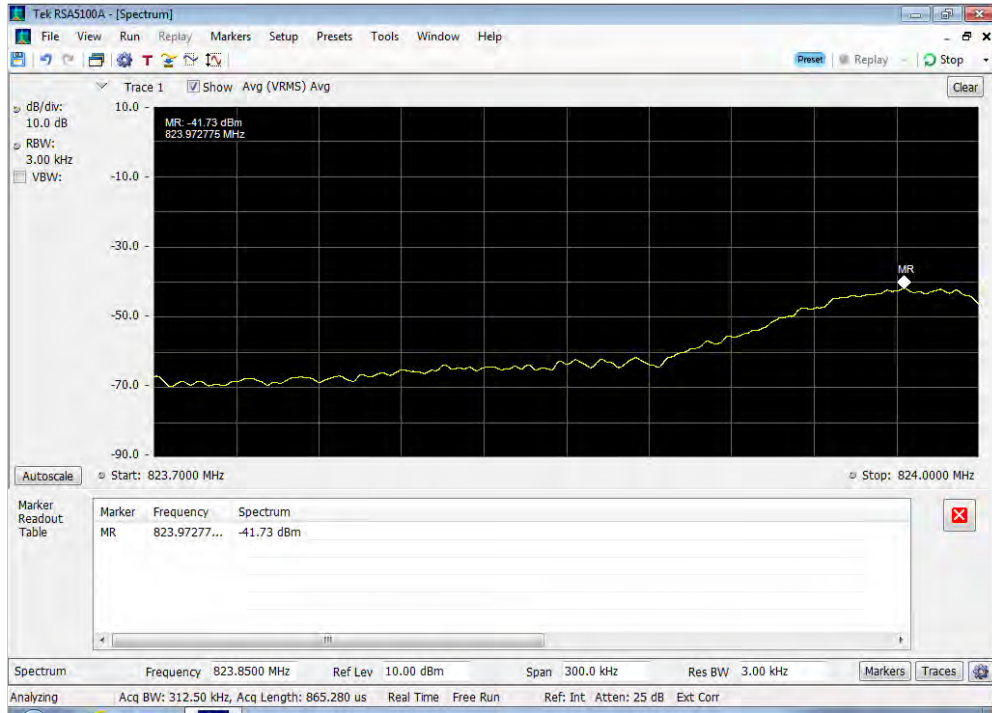

Uplink_CDMA_Upper Band Edge_776 - 787 MHz_100 ft cable

Uplink_CDMA_Upper Band Edge_824 - 849 MHz_100 ft cable

Uplink_GSM_Lower Band Edge_1710 - 1755 MHz_100 ft cable

Uplink_GSM_Lower Band Edge_1850 - 1915 MHz_100 ft cable

Uplink_GSM_Lower Band Edge_698 - 716 MHz_100 ft cable

Uplink_GSM_Lower Band Edge_776 - 787 MHz_100 ft cable

Uplink_GSM_Lower Band Edge_824 - 849 MHz_100 ft cable

Uplink_GSM_Upper Band Edge_1710 - 1755 MHz_100 ft cable

Uplink_GSM_Upper Band Edge_1850 - 1915 MHz_100 ft cable

Uplink_GSM_Upper Band Edge_698 - 716 MHz_100 ft cable

Uplink_GSM_Upper Band Edge_776 - 787 MHz_100 ft cable

Uplink_GSM_Upper Band Edge_824 - 849 MHz_100 ft cable

Uplink_WCDMA_Lower Band Edge_1710 - 1755 MHz_100 ft cable

Uplink_WCDMA_Lower Band Edge_1850 - 1915 MHz_100 ft cable

Uplink_WCDMA_Lower Band Edge_698 - 716 MHz_100 ft cable

Uplink_WCDMA_Lower Band Edge_776 - 787 MHz_100 ft cable