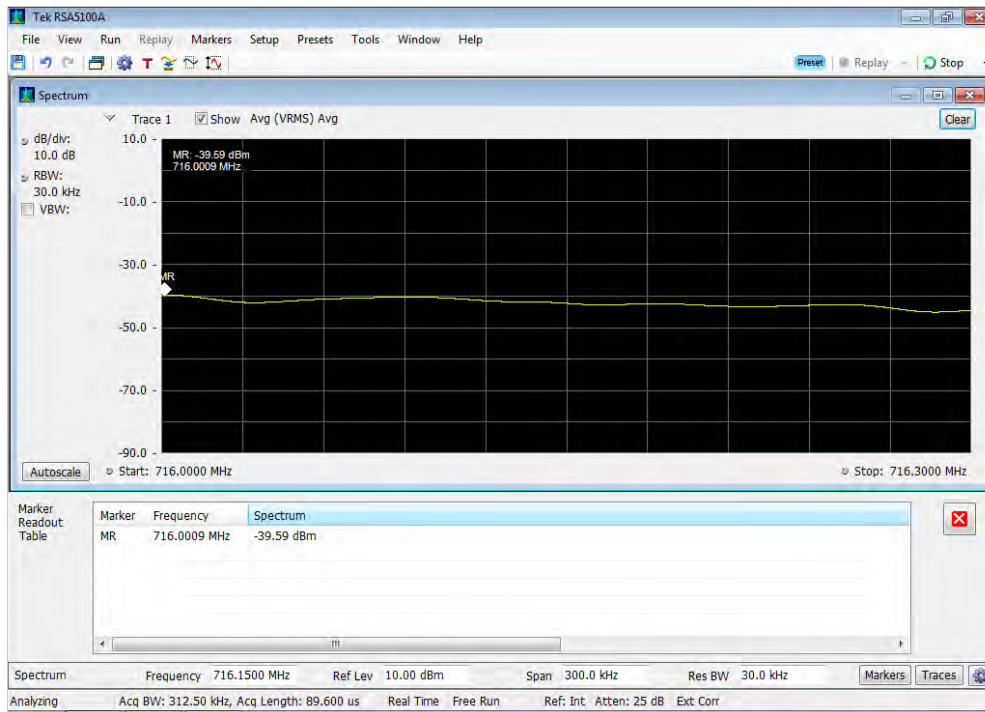

Uplink_CDMA_Lower Band Edge_824 - 849 MHz_300 ft cable cable

Uplink_CDMA_Upper Band Edge_1710 - 1755 MHz_300 ft cable cable

Uplink_CDMA_Upper Band Edge_1850 - 1915 MHz_300 ft cable cable

Uplink_CDMA_Upper Band Edge_698 - 716 MHz_300 ft cable cable