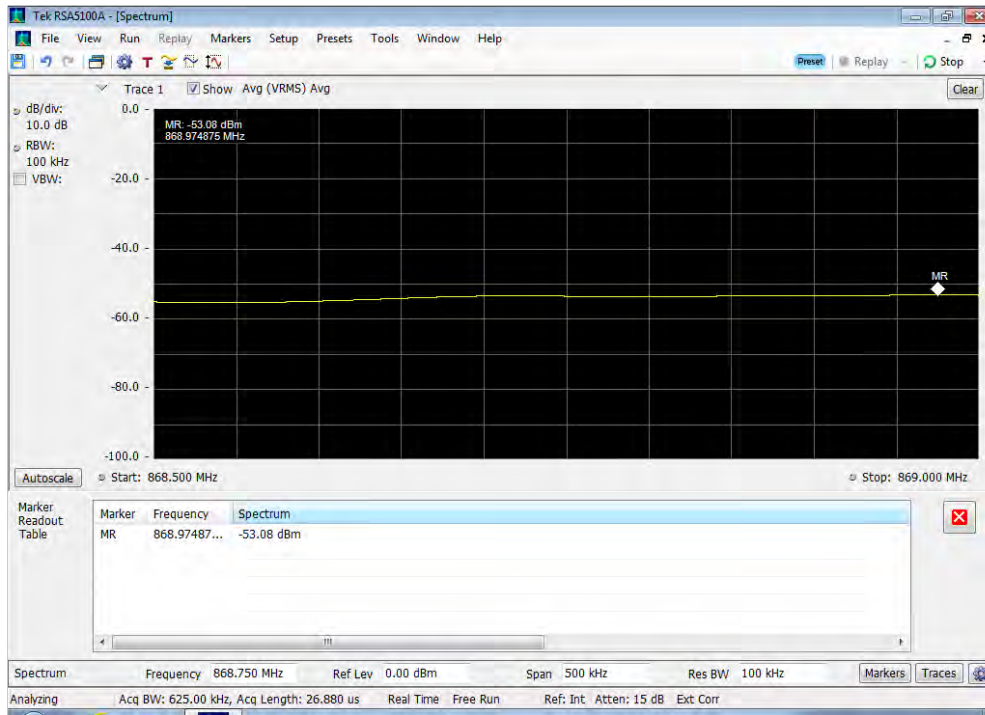

Downlink_WCDMA_Lower Band Edge_728 - 746 MHz_100 ft cable

Downlink_WCDMA_Lower Band Edge_746 - 757 MHz_100 ft cable

Downlink_WCDMA_Lower Band Edge_869 - 894 MHz_100 ft cable

Downlink_WCDMA_Upper Band Edge_1930 - 1995 MHz_100 ft cable