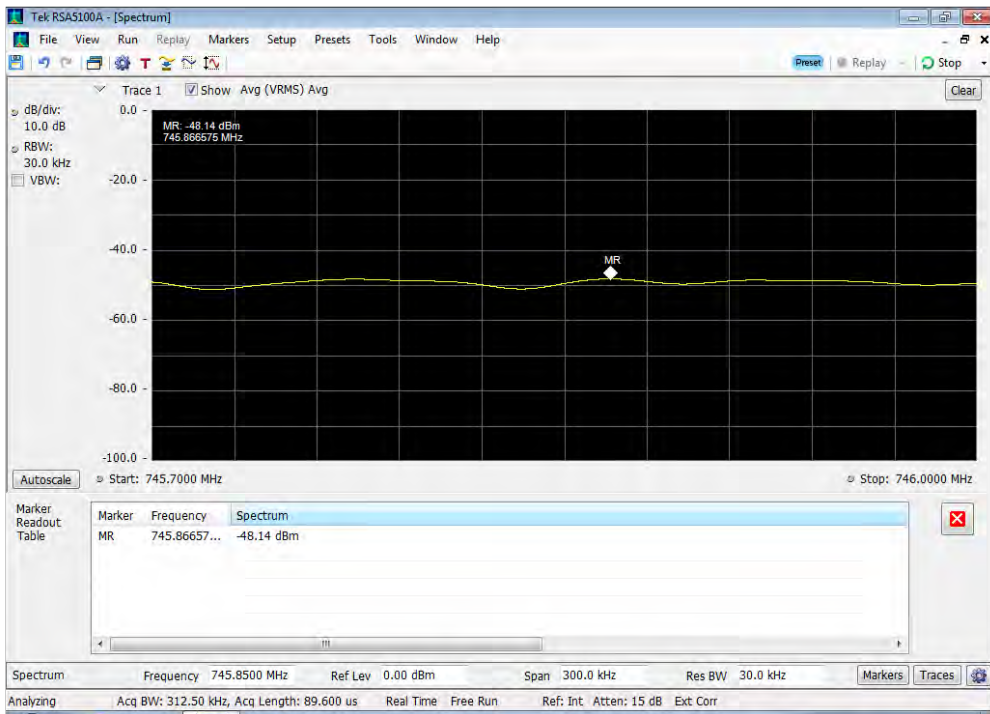

Uplink_WCDMA_Upper Band Edge_776 - 787 MHz_100 ft cable

Uplink_WCDMA_Upper Band Edge_824 - 849 MHz_100 ft cable

Downlink_CDMA_Lower Band Edge_1930 - 1995 MHz_100 ft cable

Downlink_CDMA_Lower Band Edge_2110 - 2155 MHz_100 ft cable

Downlink_CDMA_Lower Band Edge_728 - 746 MHz_100 ft cable

Downlink_CDMA_Lower Band Edge_746 - 757 MHz_100 ft cable

Downlink_CDMA_Lower Band Edge_869 - 894 MHz_100 ft cable

Downlink_CDMA_Upper Band Edge_1930 - 1995 MHz_100 ft cable