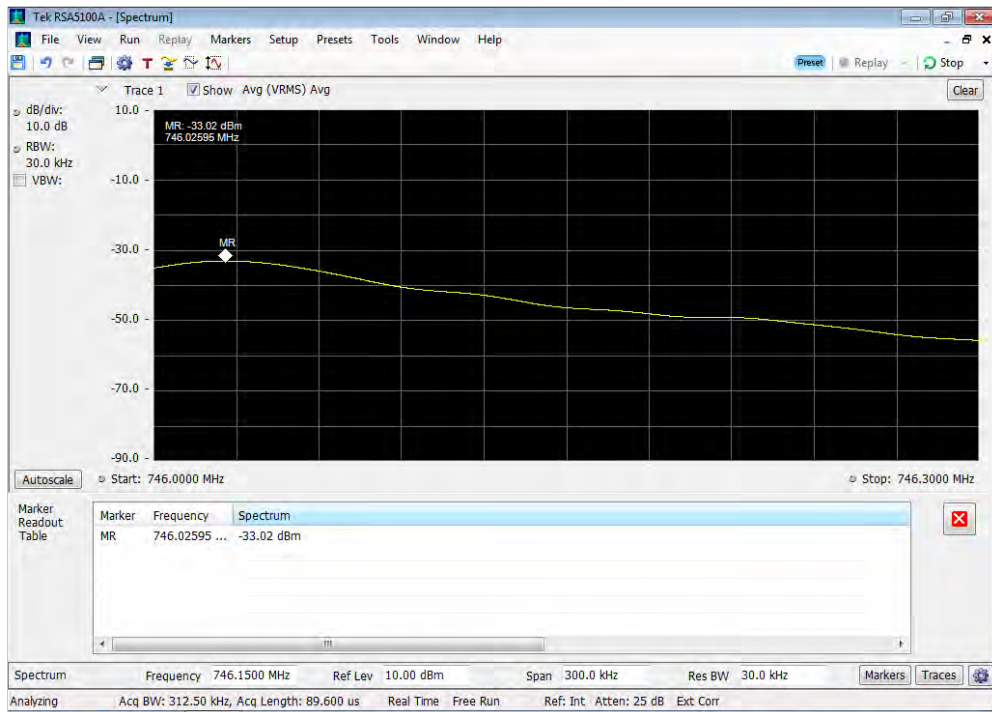

Downlink_GSM_Lower Band Edge_1930 - 1995 MHz_100 ft cable

Downlink_GSM_Lower Band Edge_2110 - 2155 MHz_100 ft cable

Downlink_GSM_Lower Band Edge_728 - 746 MHz_100 ft cable

Downlink_GSM_Lower Band Edge_746 - 757 MHz_100 ft cable

Downlink_GSM_Lower Band Edge_869 - 894 MHz_100 ft cable

Downlink_GSM_Upper Band Edge_1930 - 1995 MHz_100 ft cable

Downlink_GSM_Upper Band Edge_2110 - 2155 MHz_100 ft cable

Downlink_GSM_Upper Band Edge_728 - 746 MHz_100 ft cable

Downlink_GSM_Upper Band Edge_746 - 757 MHz_100 ft cable

Downlink_GSM_Upper Band Edge_869 - 894 MHz_100 ft cable

Downlink_WCDMA_Lower Band Edge_1930 - 1995 MHz_100 ft cable

Downlink_WCDMA_Lower Band Edge_2110 - 2155 MHz_100 ft cable