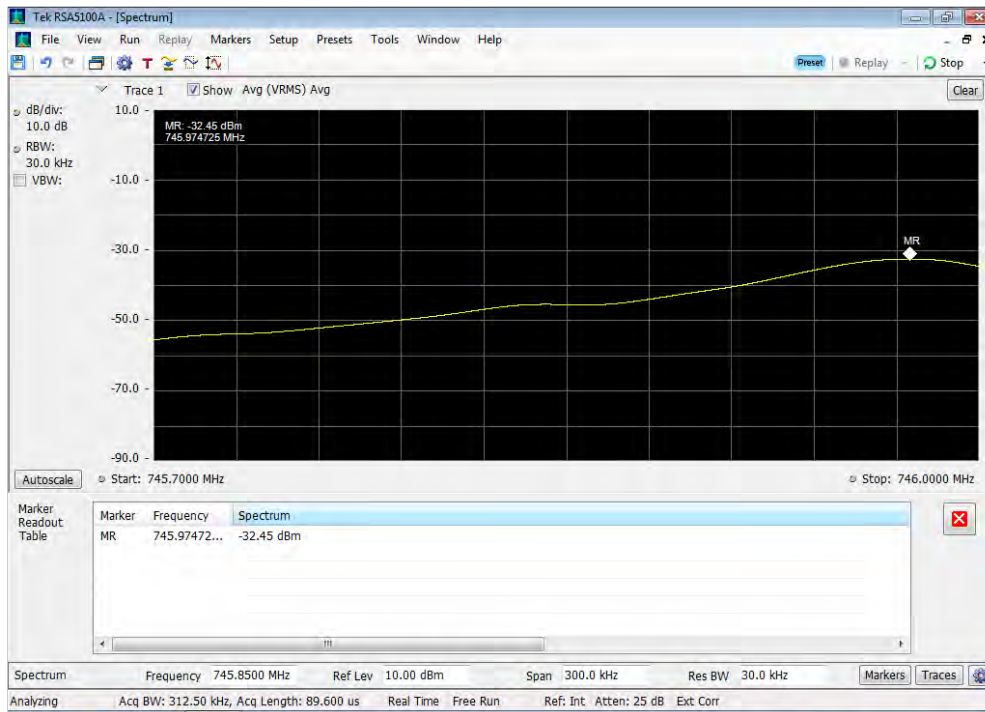

Downlink_GSM_Lower Band Edge_1930 - 1995 MHz_100 ft cable

Downlink_GSM_Lower Band Edge_2110 - 2155 MHz_100 ft cable

Downlink_GSM_Lower Band Edge_728 - 746 MHz_100 ft cable

Downlink_GSM_Lower Band Edge_746 - 757 MHz_100 ft cable

Downlink_GSM_Lower Band Edge_869 - 894 MHz_100 ft cable

Downlink_GSM_Upper Band Edge_1930 - 1995 MHz_100 ft cable

Downlink_GSM_Upper Band Edge_2110 - 2155 MHz_100 ft cable

Downlink_GSM_Upper Band Edge_728 - 746 MHz_100 ft cable