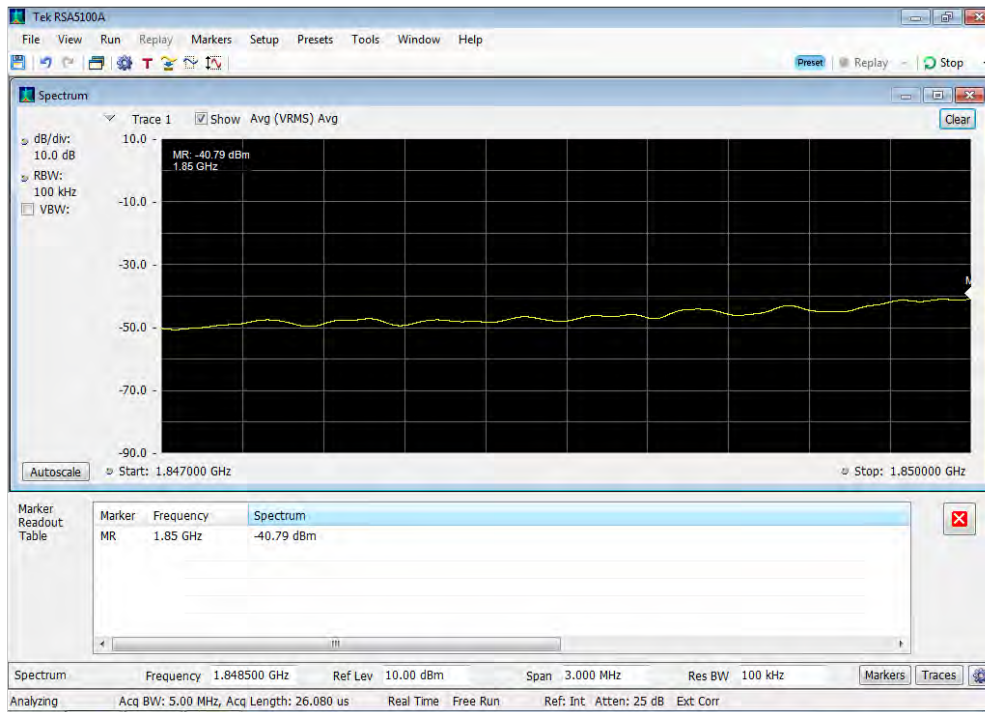

Uplink_GSM_Upper Band Edge_1850 - 1915 MHz_300 ft cable cable

Uplink_GSM_Upper Band Edge_698 - 716 MHz_300 ft cable cable

Uplink_GSM_Upper Band Edge_776 - 787 MHz_300 ft cable cable

Uplink_GSM_Upper Band Edge_824 - 849 MHz_300 ft cable cable

Uplink_WCDMA_Lower Band Edge_1710 - 1755 MHz_300 ft cable cable

Uplink_WCDMA_Lower Band Edge_1850 - 1915 MHz_300 ft cable cable

Uplink_WCDMA_Lower Band Edge_698 - 716 MHz_300 ft cable cable

Uplink_WCDMA_Lower Band Edge_776 - 787 MHz_300 ft cable cable