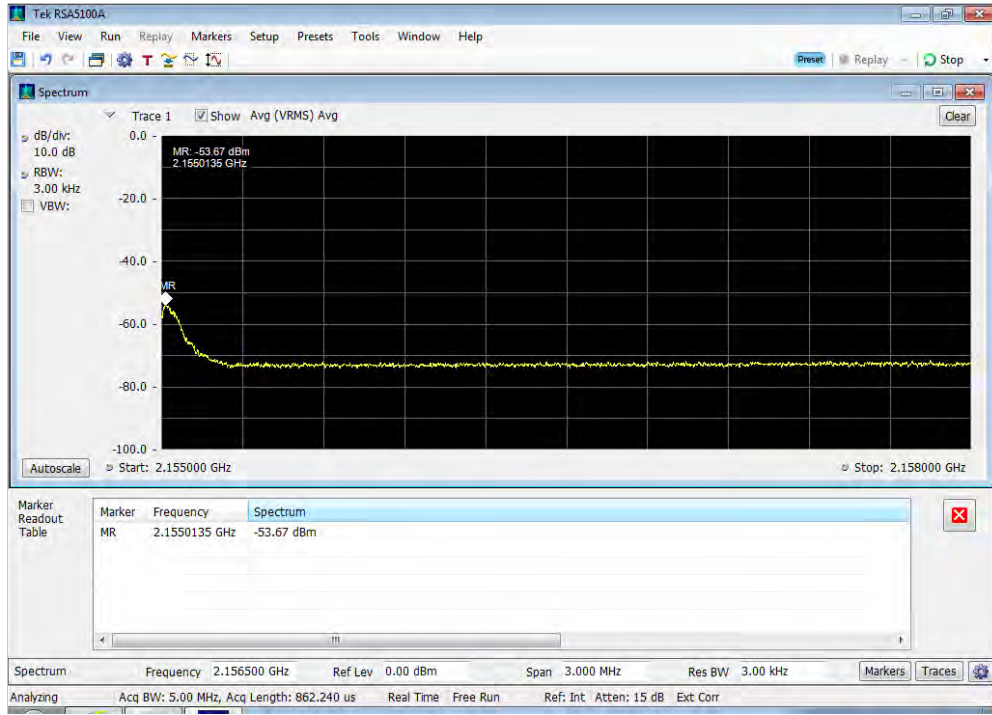

Downlink_GSM_Lower Band Edge_1930 - 1995 MHz_300 ft cable

Downlink_GSM_Lower Band Edge_2110 - 2155 MHz_300 ft cable

Downlink_GSM_Lower Band Edge_728 - 746 MHz_300 ft cable

Downlink_GSM_Lower Band Edge_746 - 757 MHz_300 ft cable

Downlink_GSM_Lower Band Edge_869 - 894 MHz_300 ft cable

Downlink_GSM_Upper Band Edge_1930 - 1995 MHz_300 ft cable

Downlink_GSM_Upper Band Edge_2110 - 2155 MHz_300 ft cable

Downlink_GSM_Upper Band Edge_728 - 746 MHz_300 ft cable

Downlink_GSM_Upper Band Edge_746 - 757 MHz_300 ft cable

Downlink_GSM_Upper Band Edge_869 - 894 MHz_300 ft cable

Downlink_WCDMA_Lower Band Edge_1930 - 1995 MHz_300 ft cable

Downlink_WCDMA_Lower Band Edge_2110 - 2155 MHz_300 ft cable