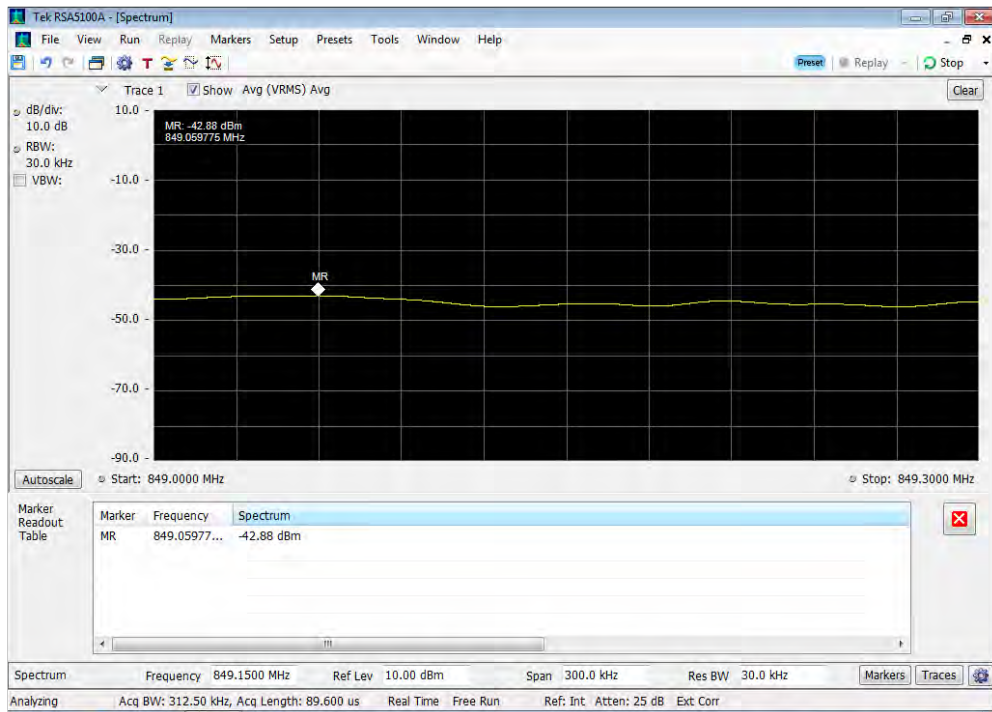

Annex C

Out of Band Emissions

Uplink_CDMA_Lower Band Edge_1710 - 1755 MHz_100 ft cable

Uplink_CDMA_Lower Band Edge_1850 - 1915 MHz_100 ft cable

Uplink_CDMA_Lower Band Edge_698 - 716 MHz_100 ft cable

Uplink_CDMA_Lower Band Edge_776 - 787 MHz_100 ft cable

Uplink_CDMA_Lower Band Edge_824 - 849 MHz_100 ft cable

Uplink_CDMA_Upper Band Edge_1710 - 1755 MHz_100 ft cable

Uplink_CDMA_Upper Band Edge_1850 - 1915 MHz_100 ft cable

Uplink_CDMA_Upper Band Edge_698 - 716 MHz_100 ft cable

Uplink_CDMA_Upper Band Edge_776 - 787 MHz_100 ft cable

Uplink_CDMA_Upper Band Edge_824 - 849 MHz_100 ft cable

Uplink_GSM_Lower Band Edge_1710 - 1755 MHz_100 ft cable

Uplink_GSM_Lower Band Edge_1850 - 1915 MHz_100 ft cable