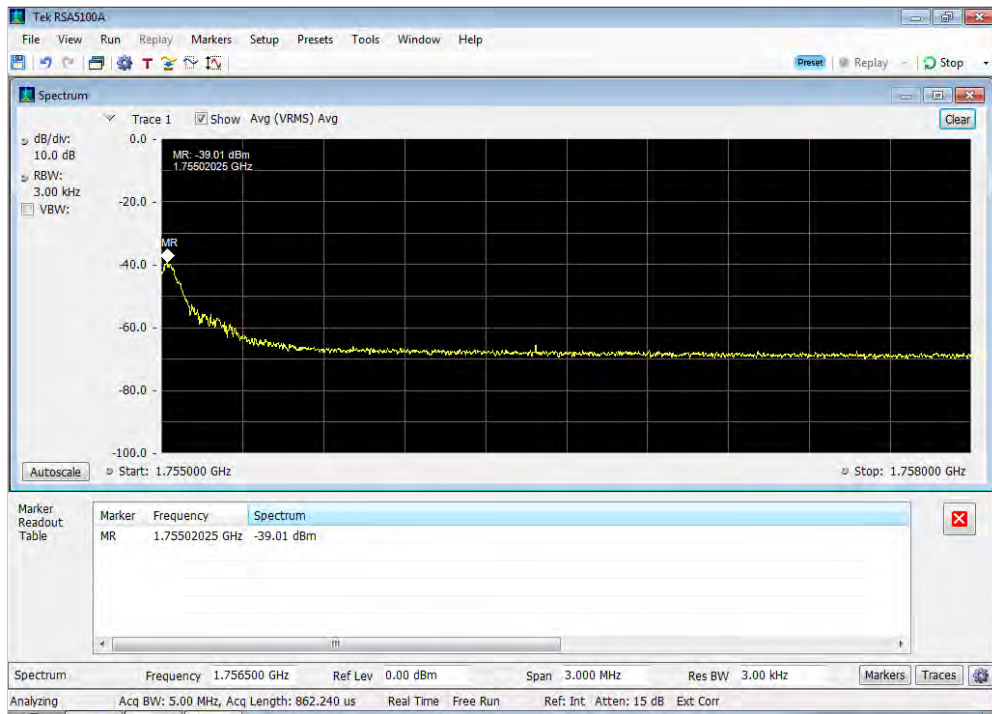

Uplink_GSM_Lower Band Edge_698 - 716 MHz_300 ft cable cable

Uplink_GSM_Lower Band Edge_776 - 787 MHz_300 ft cable cable

Uplink_GSM_Lower Band Edge_824 - 849 MHz_300 ft cable cable

Uplink_GSM_Upper Band Edge_1710 - 1755 MHz_300 ft cable cable

Uplink_GSM_Upper Band Edge_1850 - 1915 MHz_300 ft cable cable

Uplink_GSM_Upper Band Edge_698 - 716 MHz_300 ft cable cable

Uplink_GSM_Upper Band Edge_776 - 787 MHz_300 ft cable cable

Uplink_GSM_Upper Band Edge_824 - 849 MHz_300 ft cable cable