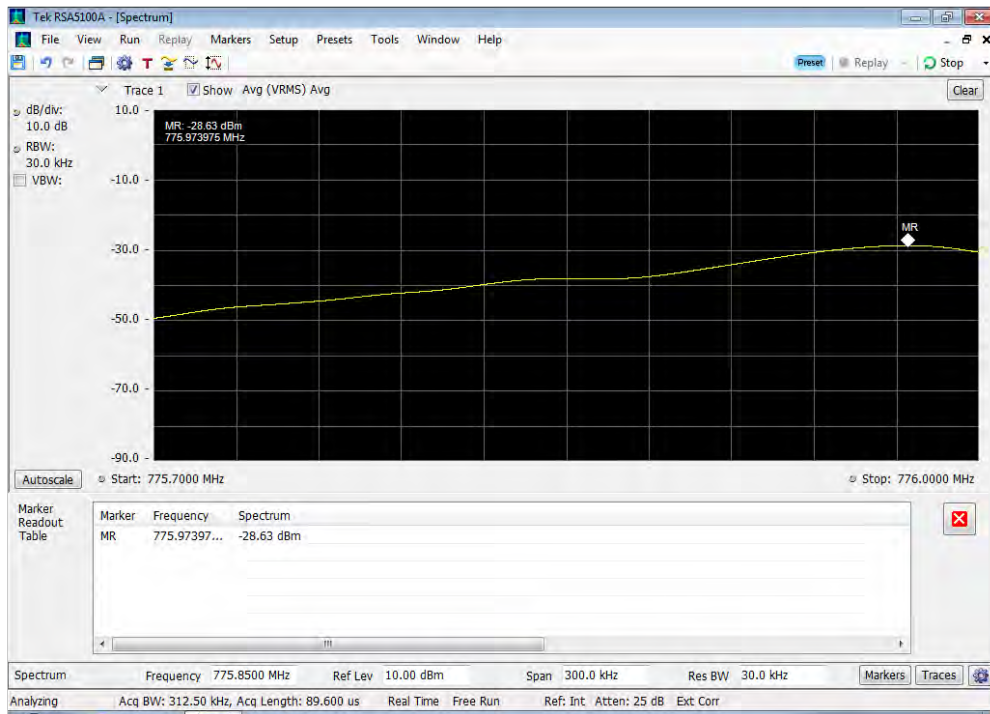

Uplink_CDMA_Upper Band Edge_776 - 787 MHz_100 ft cable

Uplink_CDMA_Upper Band Edge_824 - 849 MHz_100 ft cable

Uplink_GSM_Lower Band Edge_1710 - 1755 MHz_100 ft cable

Uplink_GSM_Lower Band Edge_1850 - 1915 MHz_100 ft cable

Uplink_GSM_Lower Band Edge_698 - 716 MHz_100 ft cable

Uplink_GSM_Lower Band Edge_776 - 787 MHz_100 ft cable

Uplink_GSM_Lower Band Edge_824 - 849 MHz_100 ft cable

Uplink_GSM_Upper Band Edge_1710 - 1755 MHz_100 ft cable