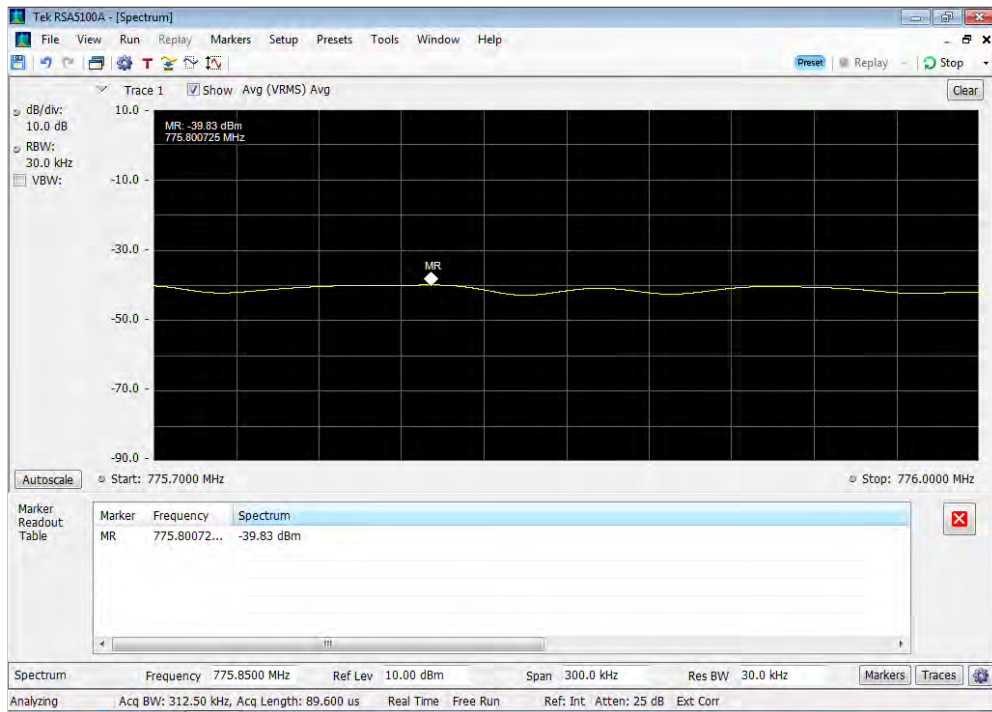

Annex C

Out of Band Emissions

Uplink_CDMA_Lower Band Edge_1710 - 1755 MHz_100 ft cable

Uplink_CDMA_Lower Band Edge_1850 - 1915 MHz_100 ft cable

Uplink_CDMA_Lower Band Edge_698 - 716 MHz_100 ft cable

Uplink_CDMA_Lower Band Edge_776 - 787 MHz_100 ft cable

Uplink_CDMA_Lower Band Edge_824 - 849 MHz_100 ft cable

Uplink_CDMA_Upper Band Edge_1710 - 1755 MHz_100 ft cable

Uplink_CDMA_Upper Band Edge_1850 - 1915 MHz_100 ft cable

Uplink_CDMA_Upper Band Edge_698 - 716 MHz_100 ft cable