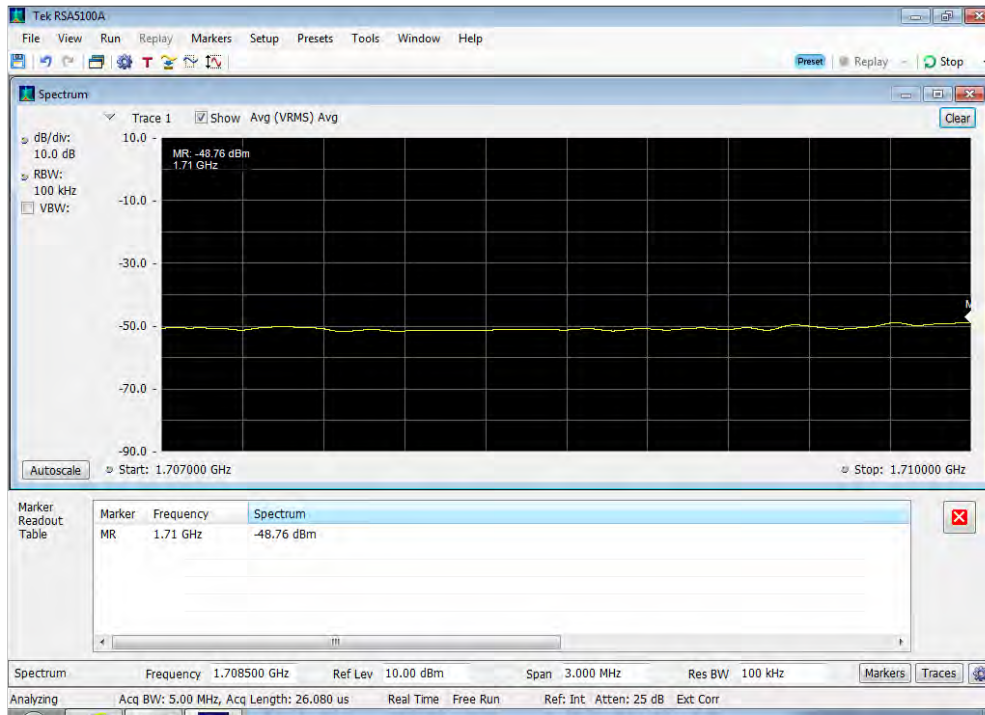

Uplink_GSM_Upper Band Edge_1850 - 1915 MHz_300 ft cable cable

Uplink_GSM_Upper Band Edge_698 - 716 MHz_300 ft cable cable

Uplink_GSM_Upper Band Edge_776 - 787 MHz_300 ft cable cable

Uplink_GSM_Upper Band Edge_824 - 849 MHz_300 ft cable cable

Uplink_WCDMA_Lower Band Edge_1710 - 1755 MHz_300 ft cable cable

Uplink_WCDMA_Lower Band Edge_1850 - 1915 MHz_300 ft cable cable

Uplink_WCDMA_Lower Band Edge_698 - 716 MHz_300 ft cable cable

Uplink_WCDMA_Lower Band Edge_776 - 787 MHz_300 ft cable cable