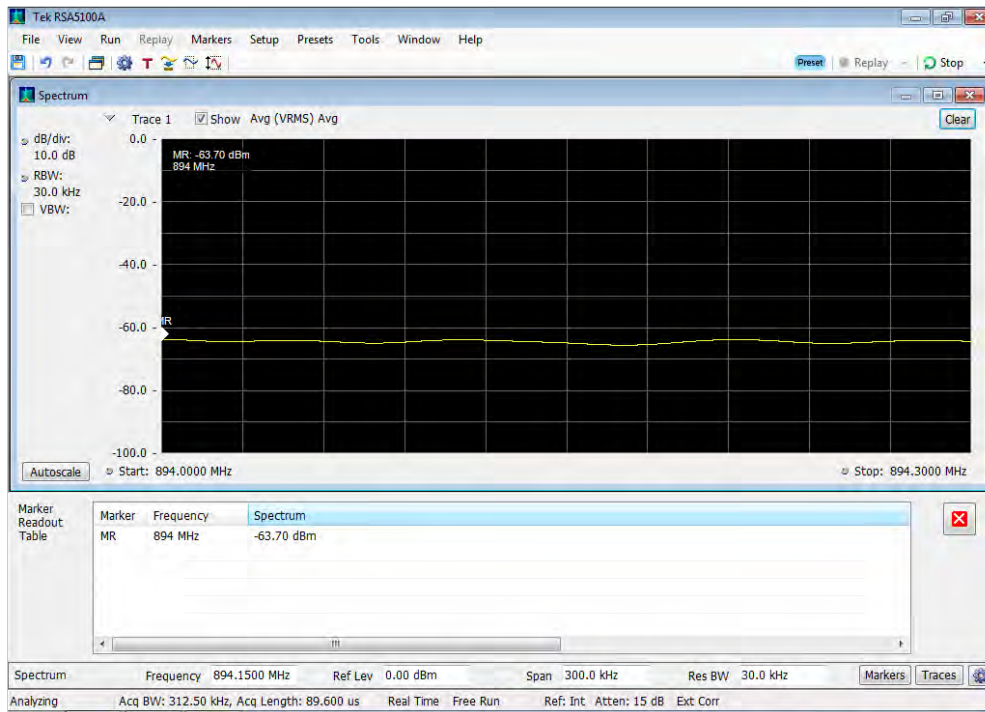

Downlink_CDMA_Upper Band Edge_2110 - 2155 MHz_300 ft cable

Downlink_CDMA_Upper Band Edge_728 - 746 MHz_300 ft cable

Downlink_CDMA_Upper Band Edge_746 - 757 MHz_300 ft cable

Downlink_CDMA_Upper Band Edge_869 - 894 MHz_300 ft cable

Downlink_GSM_Lower Band Edge_1930 - 1995 MHz_300 ft cable

Downlink_GSM_Lower Band Edge_2110 - 2155 MHz_300 ft cable

Downlink_GSM_Lower Band Edge_728 - 746 MHz_300 ft cable

Downlink_GSM_Lower Band Edge_746 - 757 MHz_300 ft cable