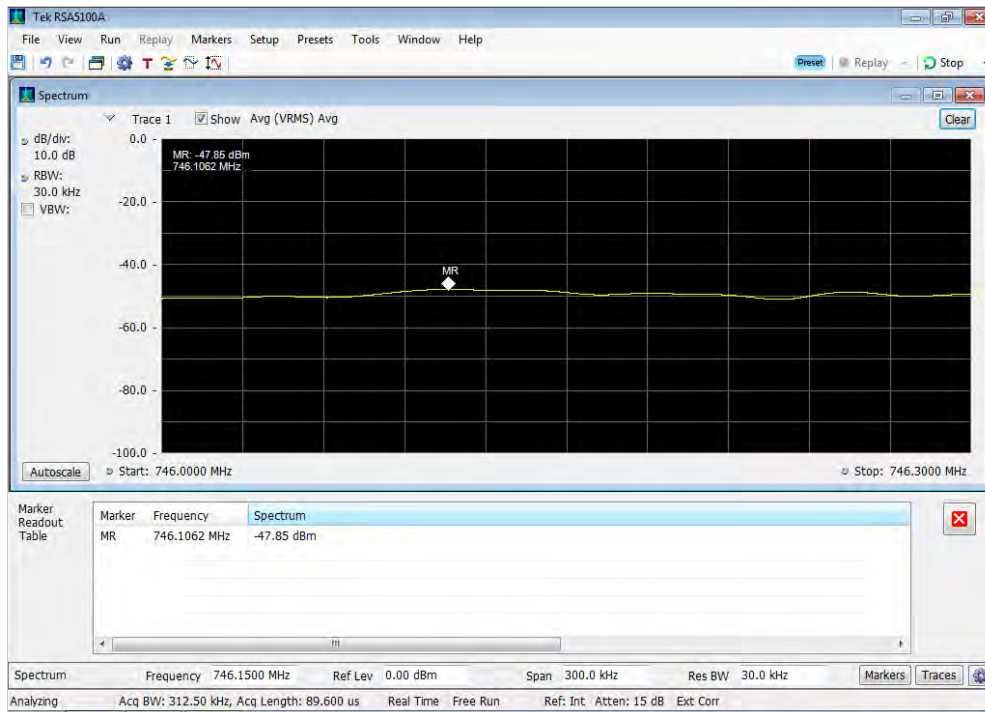

Downlink_WCDMA_Upper Band Edge_728 - 746 MHz_300 ft cable