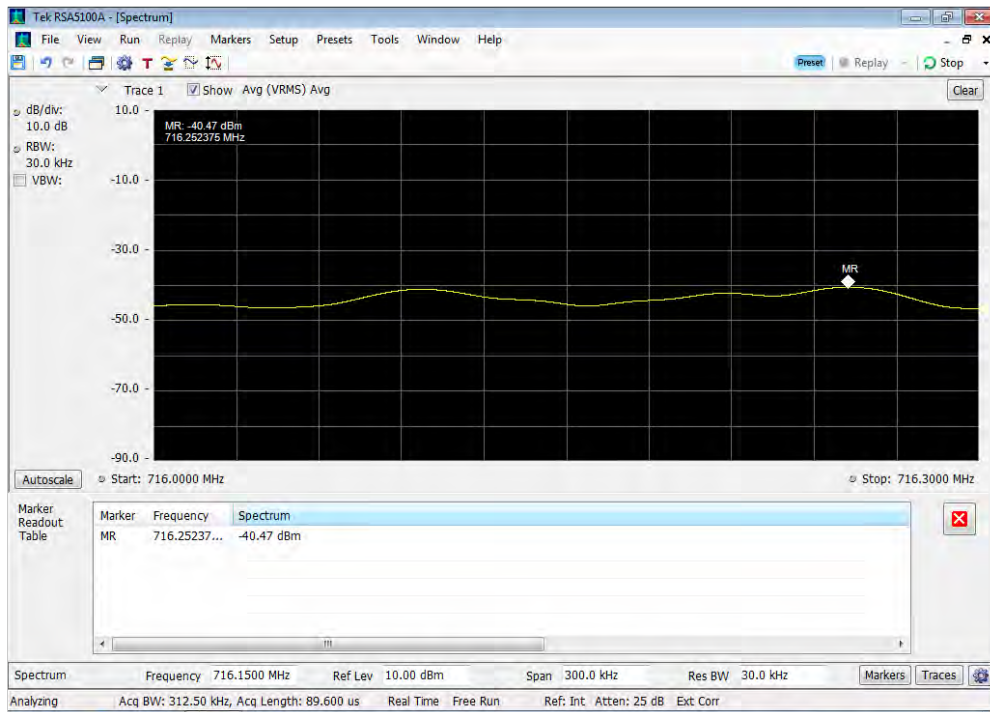

Uplink_WCDMA_Lower Band Edge_1710 - 1755 MHz_100 ft cable

Uplink_WCDMA_Lower Band Edge_1850 - 1915 MHz_100 ft cable

Uplink_WCDMA_Lower Band Edge_698 - 716 MHz_100 ft cable

Uplink_WCDMA_Lower Band Edge_776 - 787 MHz_100 ft cable

Uplink_WCDMA_Lower Band Edge_824 - 849 MHz_100 ft cable

Uplink_WCDMA_Upper Band Edge_1710 - 1755 MHz_100 ft cable

Uplink_WCDMA_Upper Band Edge_1850 - 1915 MHz_100 ft cable

Uplink_WCDMA_Upper Band Edge_698 - 716 MHz_100 ft cable

Uplink_WCDMA_Upper Band Edge_776 - 787 MHz_100 ft cable

Uplink_WCDMA_Upper Band Edge_824 - 849 MHz_100 ft cable

Downlink_CDMA_Lower Band Edge_1930 - 1995 MHz_100 ft cable

Downlink_CDMA_Lower Band Edge_2110 - 2155 MHz_100 ft cable