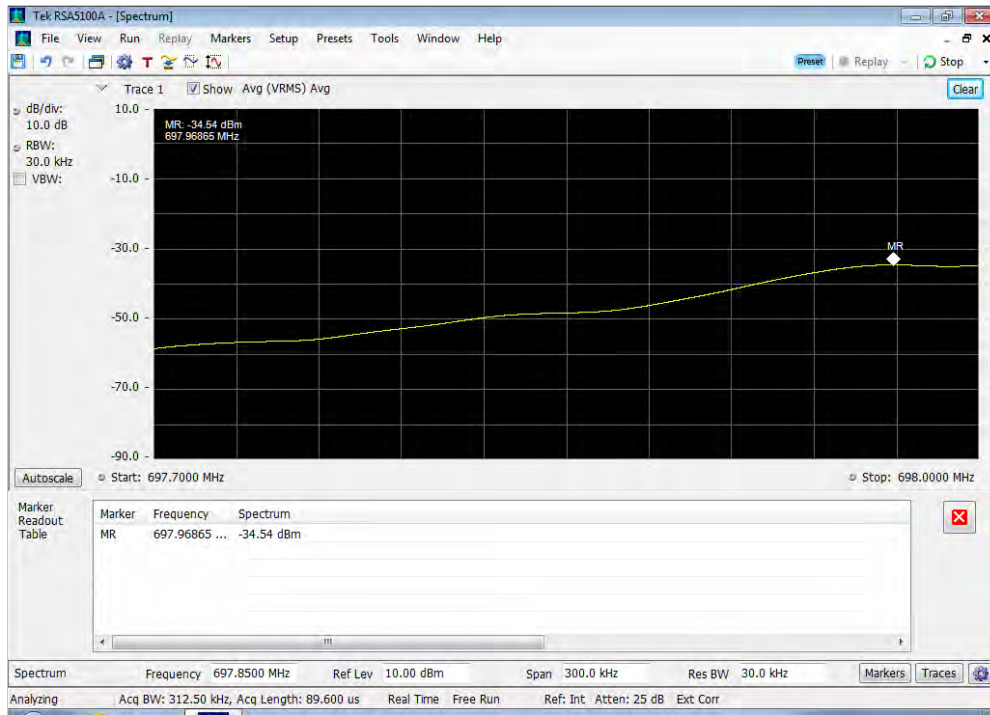

Uplink_CDMA_Upper Band Edge_776 - 787 MHz_100 ft cable

Uplink_CDMA_Upper Band Edge_824 - 849 MHz_100 ft cable

Uplink_GSM_Lower Band Edge_1710 - 1755 MHz_100 ft cable

Uplink_GSM_Lower Band Edge_1850 - 1915 MHz_100 ft cable

Uplink_GSM_Lower Band Edge_698 - 716 MHz_100 ft cable

Uplink_GSM_Lower Band Edge_776 - 787 MHz_100 ft cable

Uplink_GSM_Lower Band Edge_824 - 849 MHz_100 ft cable

Uplink_GSM_Upper Band Edge_1710 - 1755 MHz_100 ft cable