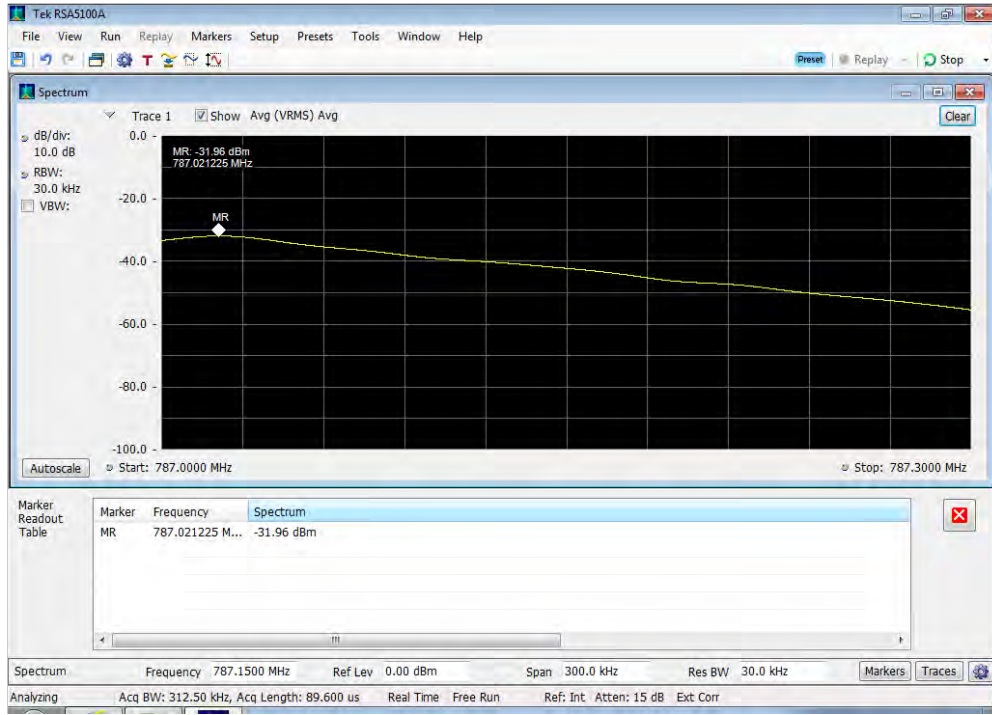

Uplink_GSM_Upper Band Edge_1850 - 1915 MHz_300 ft cable cable

Uplink_GSM_Upper Band Edge_698 - 716 MHz_300 ft cable cable

Uplink_GSM_Upper Band Edge_776 - 787 MHz_300 ft cable cable

Uplink_GSM_Upper Band Edge_824 - 849 MHz_300 ft cable cable

Uplink_WCDMA_Lower Band Edge_1710 - 1755 MHz_300 ft cable cable

Uplink_WCDMA_Lower Band Edge_1850 - 1915 MHz_300 ft cable cable

Uplink_WCDMA_Lower Band Edge_698 - 716 MHz_300 ft cable cable

Uplink_WCDMA_Lower Band Edge_776 - 787 MHz_300 ft cable cable