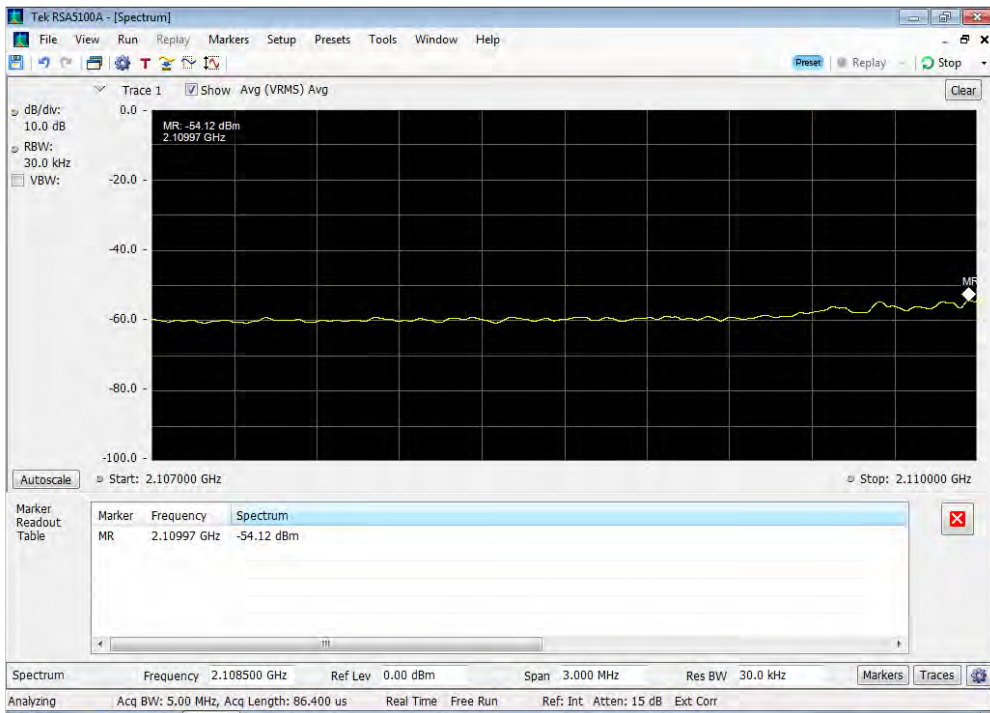

Uplink_WCDMA_Lower Band Edge_824 - 849 MHz_100 ft cable

Uplink_WCDMA_Upper Band Edge_1710 - 1755 MHz_100 ft cable

Uplink_WCDMA_Upper Band Edge_1850 - 1915 MHz_100 ft cable

Uplink_WCDMA_Upper Band Edge_698 - 716 MHz_100 ft cable

Uplink_WCDMA_Upper Band Edge_776 - 787 MHz_100 ft cable

Uplink_WCDMA_Upper Band Edge_824 - 849 MHz_100 ft cable

Downlink_CDMA_Lower Band Edge_1930 - 1995 MHz_100 ft cable

Downlink_CDMA_Lower Band Edge_2110 - 2155 MHz_100 ft cable

Downlink_CDMA_Lower Band Edge_728 - 746 MHz_100 ft cable

Downlink_CDMA_Lower Band Edge_746 - 757 MHz_100 ft cable

Downlink_CDMA_Lower Band Edge_869 - 894 MHz_100 ft cable

Downlink_CDMA_Upper Band Edge_1930 - 1995 MHz_100 ft cable