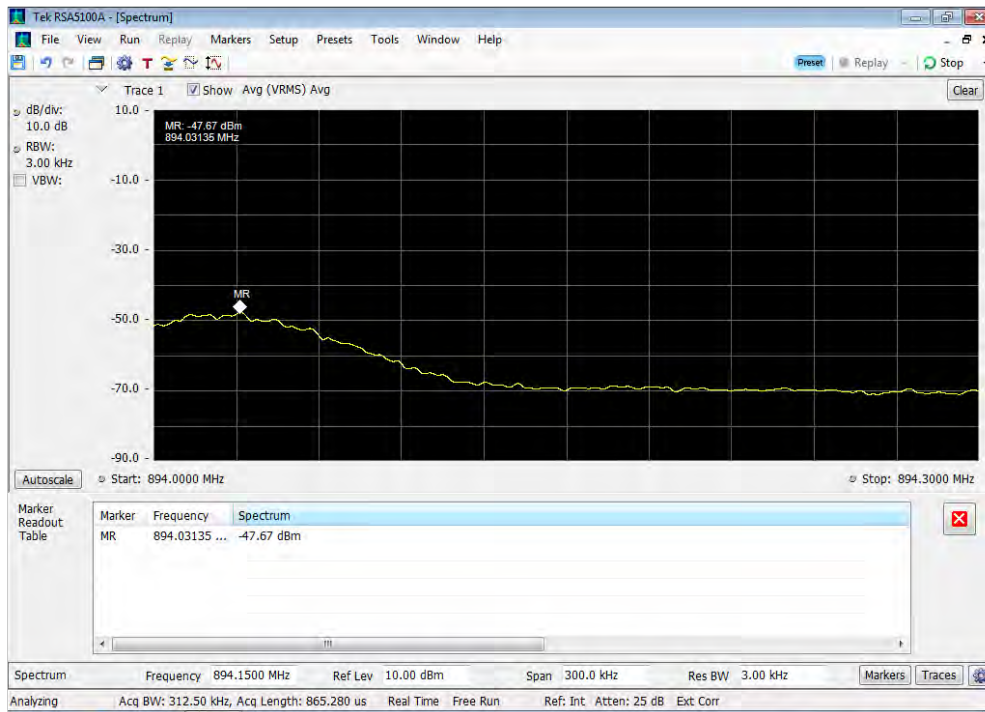

Downlink_GSM_Lower Band Edge_1930 - 1995 MHz_100 ft cable

Downlink_GSM_Lower Band Edge_2110 - 2155 MHz_100 ft cable

Downlink_GSM_Lower Band Edge_728 - 746 MHz_100 ft cable

Downlink_GSM_Lower Band Edge_746 - 757 MHz_100 ft cable

Downlink_GSM_Lower Band Edge_869 - 894 MHz_100 ft cable

Downlink_GSM_Upper Band Edge_1930 - 1995 MHz_100 ft cable

Downlink_GSM_Upper Band Edge_2110 - 2155 MHz_100 ft cable

Downlink_GSM_Upper Band Edge_728 - 746 MHz_100 ft cable

Downlink_GSM_Upper Band Edge_746 - 757 MHz_100 ft cable

Downlink_GSM_Upper Band Edge_869 - 894 MHz_100 ft cable

Downlink_WCDMA_Lower Band Edge_1930 - 1995 MHz_100 ft cable

Downlink_WCDMA_Lower Band Edge_2110 - 2155 MHz_100 ft cable