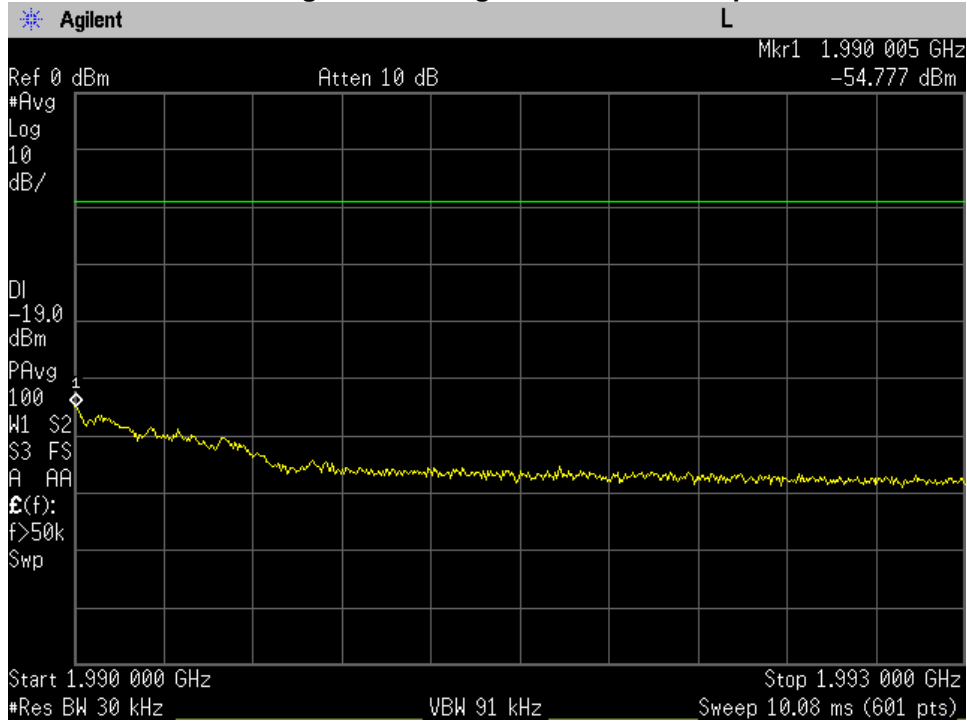

Downlink_WCDMA_Lower Band Edge_728 - 746 MHz_300 ft cable

Downlink_WCDMA_Lower Band Edge_746 - 757 MHz_300 ft cable

Downlink_WCDMA_Lower Band Edge_869 - 894 MHz_300 ft cable

Downlink_WCDMA_Upper Band Edge_1930 - 1995 MHz_300 ft cable

Downlink_WCDMA_Upper Band Edge_2110 - 2155 MHz_300 ft cable

Downlink_WCDMA_Upper Band Edge_728 - 746 MHz_300 ft cable

Downlink_WCDMA_Upper Band Edge_746 - 757 MHz_300 ft cable

Downlink_WCDMA_Upper Band Edge_869 - 894 MHz_300 ft cable

OOBE_CDMA_DL_Higher Band Edge 1930 - 1990 MHz_p1750018_200 ft

OOBE_CDMA_DL_Lower Band Edge 1930 - 1990 MHz_p1750018_200 ft

OOBE_CDMA_DL_Lower Band Edge 2110 - 2155 MHz_p1750018_200 ft

OOBE_CDMA_DL_Lower Band Edge 728 - 746 MHz_p1750018_200 ft