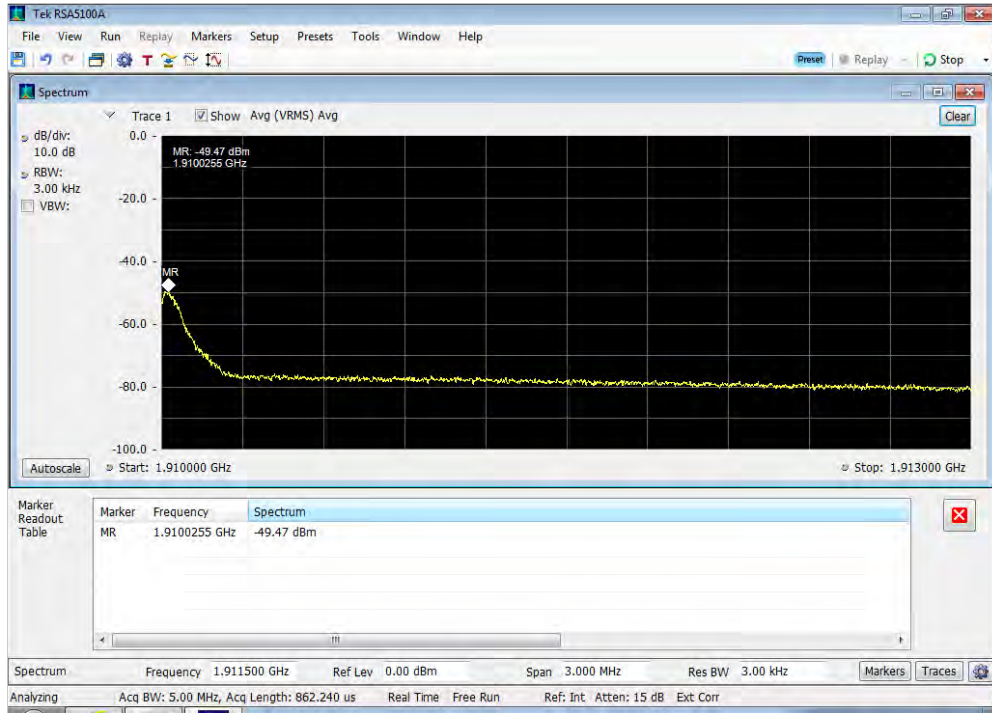

Uplink_GSM_Lower Band Edge_698 - 716 MHz_300 ft cable cable

Uplink_GSM_Lower Band Edge_776 - 787 MHz_300 ft cable cable

Uplink_GSM_Lower Band Edge_824 - 849 MHz_300 ft cable cable

Uplink_GSM_Upper Band Edge_1710 - 1755 MHz_300 ft cable cable

Uplink_GSM_Upper Band Edge_1850 - 1915 MHz_300 ft cable cable

Uplink_GSM_Upper Band Edge_698 - 716 MHz_300 ft cable cable

Uplink_GSM_Upper Band Edge_776 - 787 MHz_300 ft cable cable

Uplink_GSM_Upper Band Edge_824 - 849 MHz_300 ft cable cable