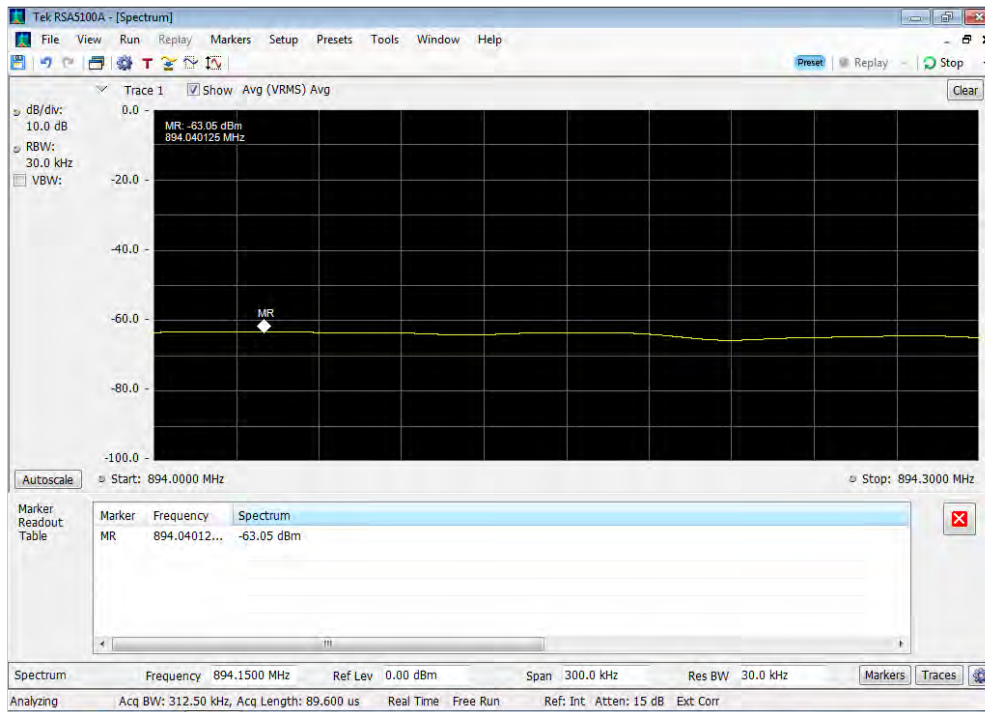

Downlink_CDMA_Lower Band Edge_728 - 746 MHz_100 ft cable

Downlink_CDMA_Lower Band Edge_746 - 757 MHz_100 ft cable

Downlink_CDMA_Lower Band Edge_869 - 894 MHz_100 ft cable

Downlink_CDMA_Upper Band Edge_1930 - 1995 MHz_100 ft cable

Downlink_CDMA_Upper Band Edge_2110 - 2155 MHz_100 ft cable

Downlink_CDMA_Upper Band Edge_728 - 746 MHz_100 ft cable

Downlink_CDMA_Upper Band Edge_746 - 757 MHz_100 ft cable

Downlink_CDMA_Upper Band Edge_869 - 894 MHz_100 ft cable

Downlink_GSM_Lower Band Edge_1930 - 1995 MHz_100 ft cable

Downlink_GSM_Lower Band Edge_2110 - 2155 MHz_100 ft cable

Downlink_GSM_Lower Band Edge_728 - 746 MHz_100 ft cable

Downlink_GSM_Lower Band Edge_746 - 757 MHz_100 ft cable