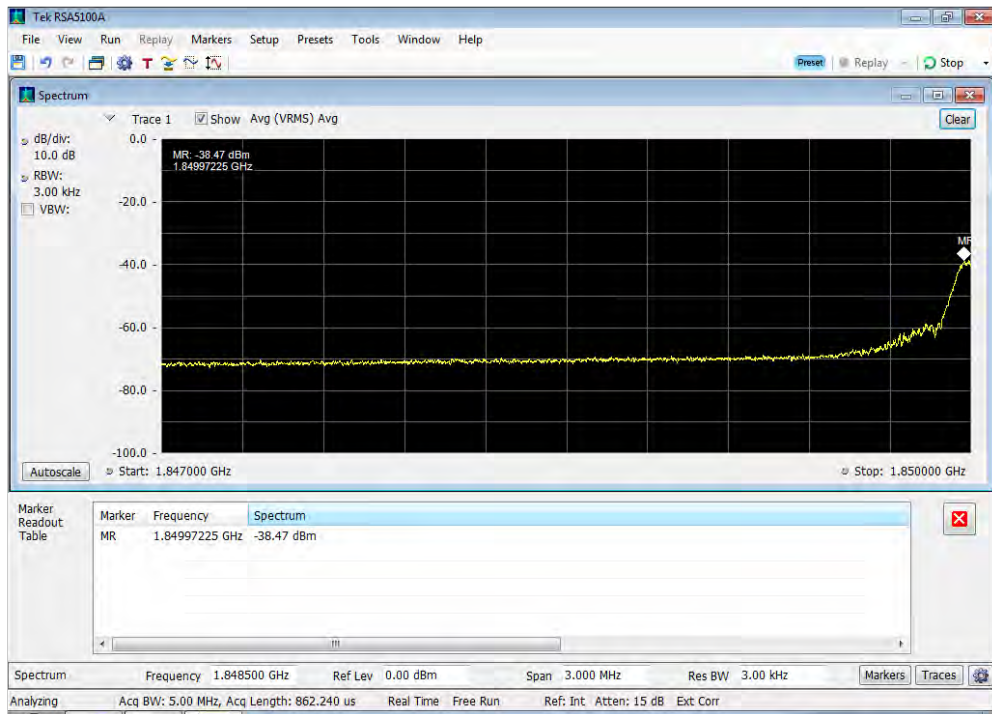

Uplink_CDMA_Upper Band Edge_776 - 787 MHz_300 ft cable cable

Uplink_CDMA_Upper Band Edge_824 - 849 MHz_300 ft cable cable

Uplink_GSM_Lower Band Edge_1710 - 1755 MHz_300 ft cable cable

Uplink_GSM_Lower Band Edge_1850 - 1915 MHz_300 ft cable cable

Uplink_GSM_Lower Band Edge_698 - 716 MHz_300 ft cable cable

Uplink_GSM_Lower Band Edge_776 - 787 MHz_300 ft cable cable

Uplink_GSM_Lower Band Edge_824 - 849 MHz_300 ft cable cable

Uplink_GSM_Upper Band Edge_1710 - 1755 MHz_300 ft cable cable