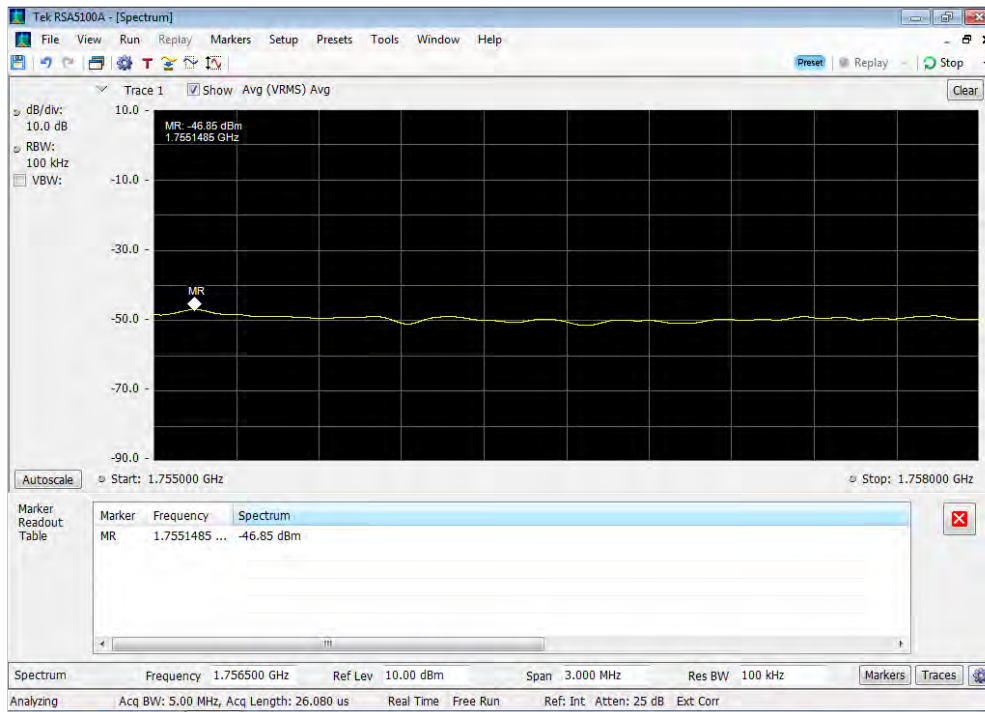

Uplink_GSM_Upper Band Edge_1850 - 1915 MHz_100 ft cable

Uplink_GSM_Upper Band Edge_698 - 716 MHz_100 ft cable

Uplink_GSM_Upper Band Edge_776 - 787 MHz_100 ft cable

Uplink_GSM_Upper Band Edge_824 - 849 MHz_100 ft cable

Uplink_WCDMA_Lower Band Edge_1710 - 1755 MHz_100 ft cable

Uplink_WCDMA_Lower Band Edge_1850 - 1915 MHz_100 ft cable

Uplink_WCDMA_Lower Band Edge_698 - 716 MHz_100 ft cable

Uplink_WCDMA_Lower Band Edge_776 - 787 MHz_100 ft cable

Uplink_WCDMA_Lower Band Edge_824 - 849 MHz_100 ft cable

Uplink_WCDMA_Upper Band Edge_1710 - 1755 MHz_100 ft cable

Uplink_WCDMA_Upper Band Edge_1850 - 1915 MHz_100 ft cable

Uplink_WCDMA_Upper Band Edge_698 - 716 MHz_100 ft cable