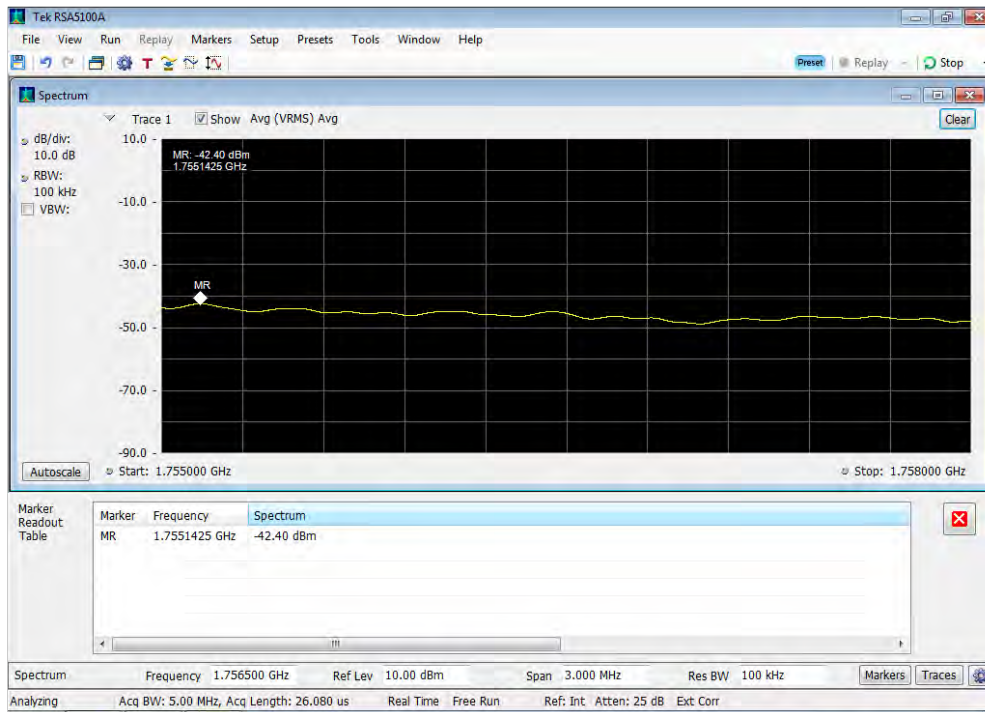

Uplink_WCDMA_Lower Band Edge_1710 - 1755 MHz_300 ft cable cable

Uplink_WCDMA_Lower Band Edge_1850 - 1915 MHz_300 ft cable cable

Uplink_WCDMA_Lower Band Edge_698 - 716 MHz_300 ft cable cable

Uplink_WCDMA_Lower Band Edge_776 - 787 MHz_300 ft cable cable

Uplink_WCDMA_Lower Band Edge_824 - 849 MHz_300 ft cable cable

Uplink_WCDMA_Upper Band Edge_1710 - 1755 MHz_300 ft cable cable

Uplink_WCDMA_Upper Band Edge_1850 - 1915 MHz_300 ft cable cable

Uplink_WCDMA_Upper Band Edge_698 - 716 MHz_300 ft cable cable