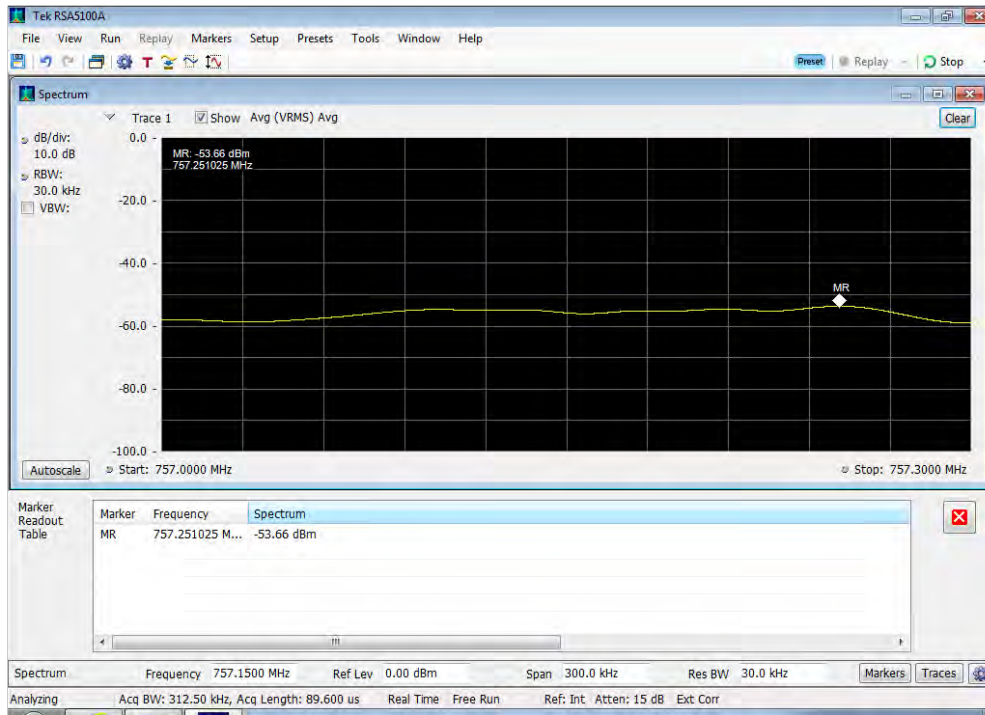

Downlink_WCDMA_Upper Band Edge_2110 - 2155 MHz_300 ft cable

Downlink_WCDMA_Upper Band Edge_728 - 746 MHz_300 ft cable

Downlink_WCDMA_Upper Band Edge_746 - 757 MHz_300 ft cable

Downlink_WCDMA_Upper Band Edge_869 - 894 MHz_300 ft cable

OOBE_CDMA_DL_Higher Band Edge 1930 - 1990 MHz_p1750018_200 ft

OOBE_CDMA_DL_Lower Band Edge 1930 - 1990 MHz_p1750018_200 ft

OOBE_CDMA_DL_Lower Band Edge 2110 - 2155 MHz_p1750018_200 ft

OOBE_CDMA_DL_Lower Band Edge 728 - 746 MHz_p1750018_200 ft