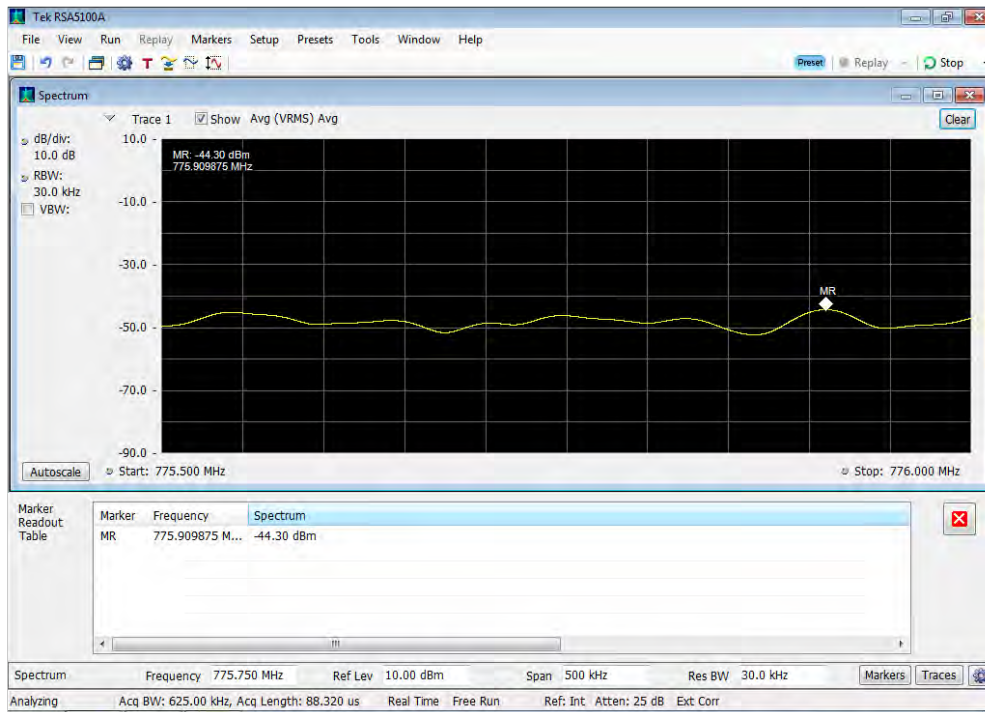

Uplink_WCDMA_Lower Band Edge_1710 - 1755 MHz_300 ft cable cable

Uplink_WCDMA_Lower Band Edge_1850 - 1915 MHz_300 ft cable cable

Uplink_WCDMA_Lower Band Edge_698 - 716 MHz_300 ft cable cable

Uplink_WCDMA_Lower Band Edge_776 - 787 MHz_300 ft cable cable

Uplink_WCDMA_Lower Band Edge_824 - 849 MHz_300 ft cable cable

Uplink_WCDMA_Upper Band Edge_1710 - 1755 MHz_300 ft cable cable

Uplink_WCDMA_Upper Band Edge_1850 - 1915 MHz_300 ft cable cable

Uplink_WCDMA_Upper Band Edge_698 - 716 MHz_300 ft cable cable