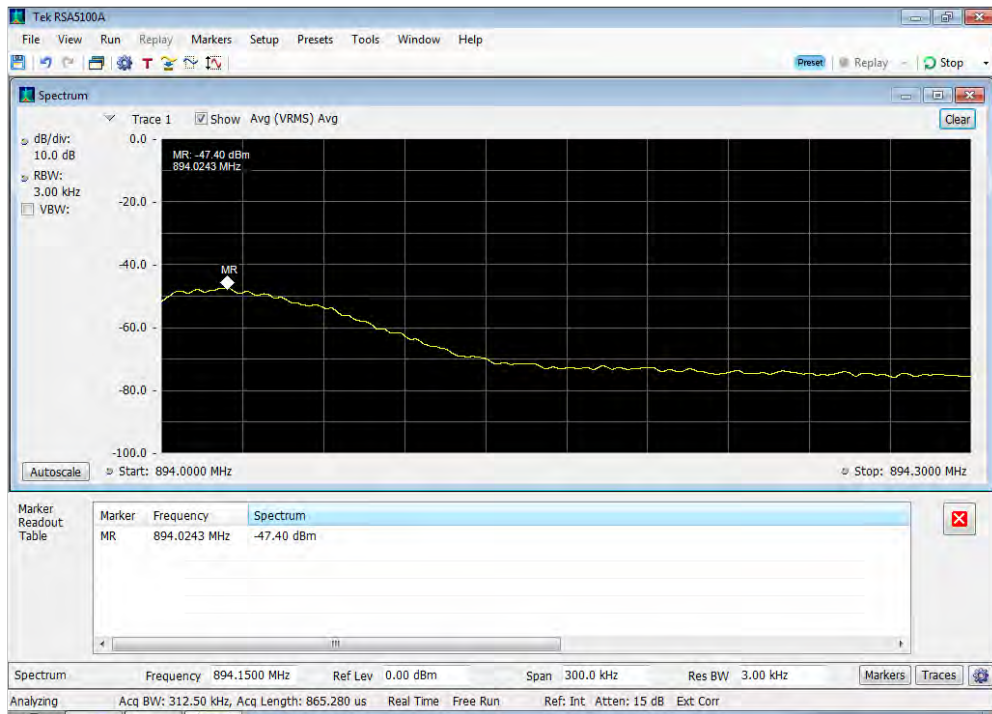

Downlink_GSM_Lower Band Edge_1930 - 1995 MHz_300 ft cable

Downlink_GSM_Lower Band Edge_2110 - 2155 MHz_300 ft cable

Downlink_GSM_Lower Band Edge_728 - 746 MHz_300 ft cable

Downlink_GSM_Lower Band Edge_746 - 757 MHz_300 ft cable

Downlink_GSM_Lower Band Edge_869 - 894 MHz_300 ft cable

Downlink_GSM_Upper Band Edge_1930 - 1995 MHz_300 ft cable

Downlink_GSM_Upper Band Edge_2110 - 2155 MHz_300 ft cable

Downlink_GSM_Upper Band Edge_728 - 746 MHz_300 ft cable

Downlink_GSM_Upper Band Edge_746 - 757 MHz_300 ft cable

Downlink_GSM_Upper Band Edge_869 - 894 MHz_300 ft cable

Downlink_WCDMA_Lower Band Edge_1930 - 1995 MHz_300 ft cable

Downlink_WCDMA_Lower Band Edge_2110 - 2155 MHz_300 ft cable