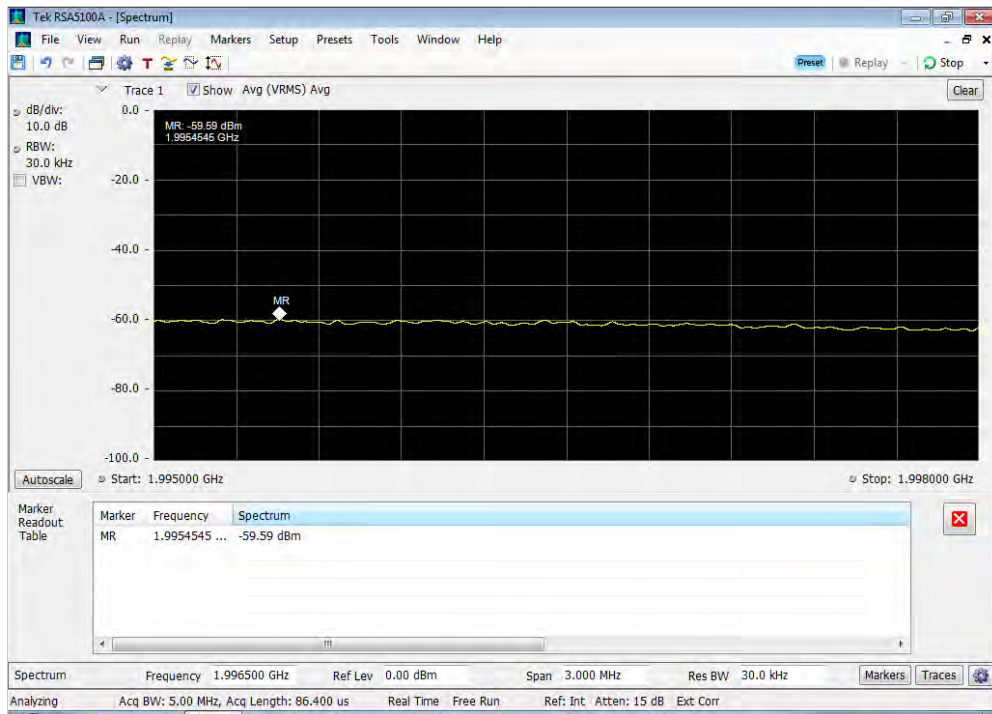

Uplink_WCDMA_Upper Band Edge_776 - 787 MHz_100 ft cable

Uplink_WCDMA_Upper Band Edge_824 - 849 MHz_100 ft cable

Downlink_CDMA_Lower Band Edge_1930 - 1995 MHz_100 ft cable

Downlink_CDMA_Lower Band Edge_2110 - 2155 MHz_100 ft cable

Downlink_CDMA_Lower Band Edge_728 - 746 MHz_100 ft cable

Downlink_CDMA_Lower Band Edge_746 - 757 MHz_100 ft cable

Downlink_CDMA_Lower Band Edge_869 - 894 MHz_100 ft cable

Downlink_CDMA_Upper Band Edge_1930 - 1995 MHz_100 ft cable

Downlink_CDMA_Upper Band Edge_2110 - 2155 MHz_100 ft cable

Downlink_CDMA_Upper Band Edge_728 - 746 MHz_100 ft cable

Downlink_CDMA_Upper Band Edge_746 - 757 MHz_100 ft cable

Downlink_CDMA_Upper Band Edge_869 - 894 MHz_100 ft cable