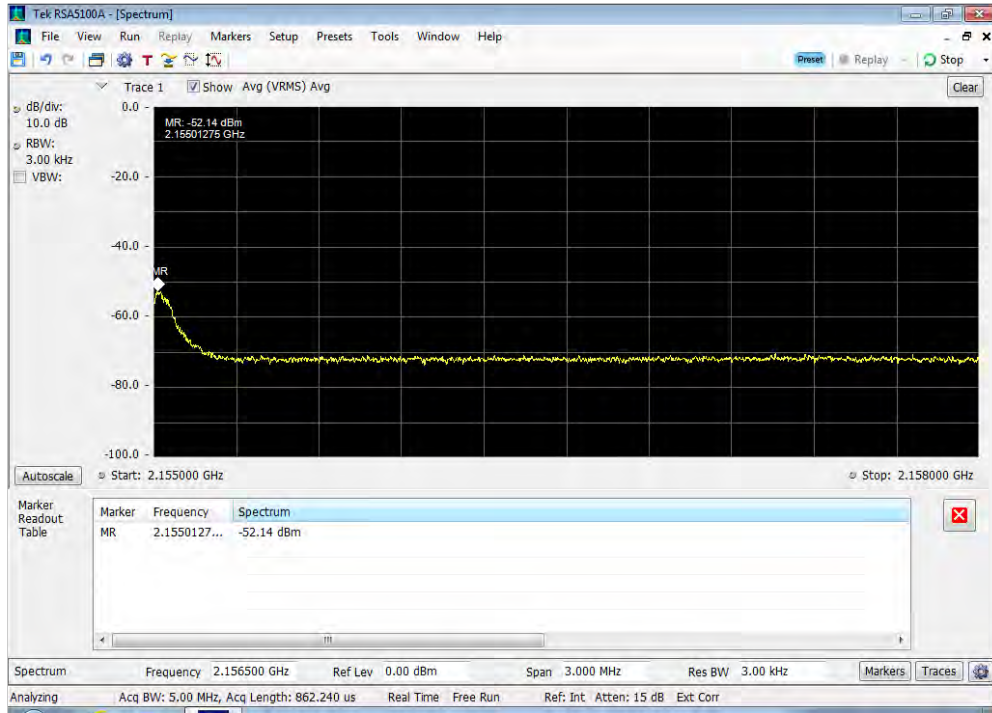

Downlink_GSM_Lower Band Edge_869 - 894 MHz_100 ft cable

Downlink_GSM_Upper Band Edge_1930 - 1995 MHz_100 ft cable

Downlink_GSM_Upper Band Edge_2110 - 2155 MHz_100 ft cable

Downlink_GSM_Upper Band Edge_728 - 746 MHz_100 ft cable

Downlink_GSM_Upper Band Edge_746 - 757 MHz_100 ft cable

Downlink_GSM_Upper Band Edge_869 - 894 MHz_100 ft cable

Downlink_WCDMA_Lower Band Edge_1930 - 1995 MHz_100 ft cable

Downlink_WCDMA_Lower Band Edge_2110 - 2155 MHz_100 ft cable