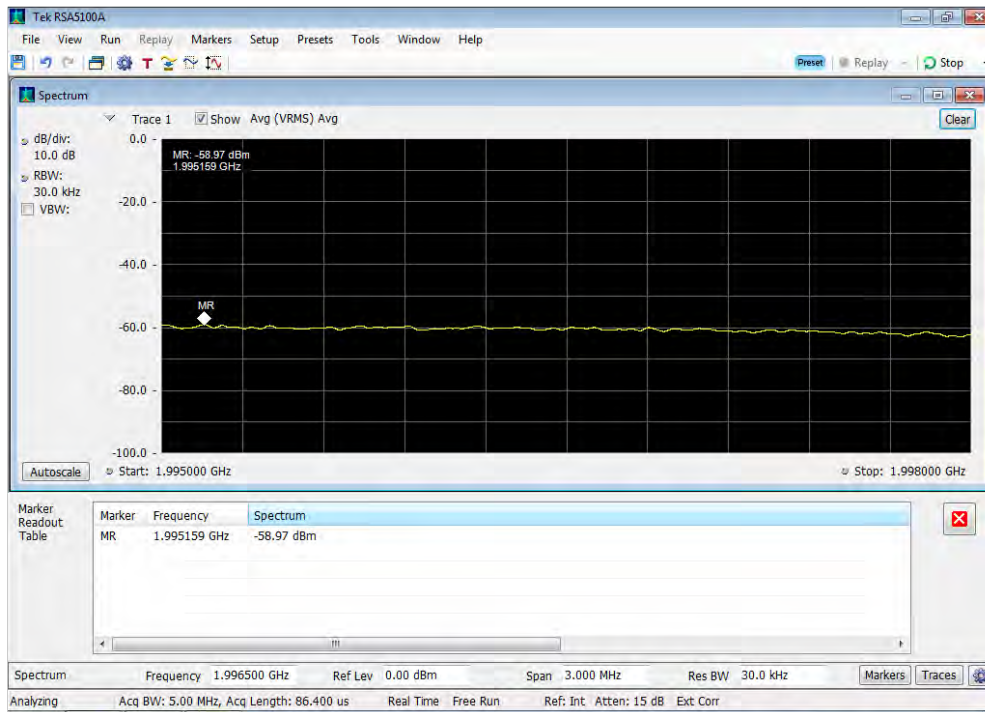

Downlink_CDMA_Lower Band Edge_728 - 746 MHz_300 ft cable

Downlink_CDMA_Lower Band Edge_746 - 757 MHz_300 ft cable

Downlink_CDMA_Lower Band Edge_869 - 894 MHz_300 ft cable

Downlink_CDMA_Upper Band Edge_1930 - 1995 MHz_300 ft cable