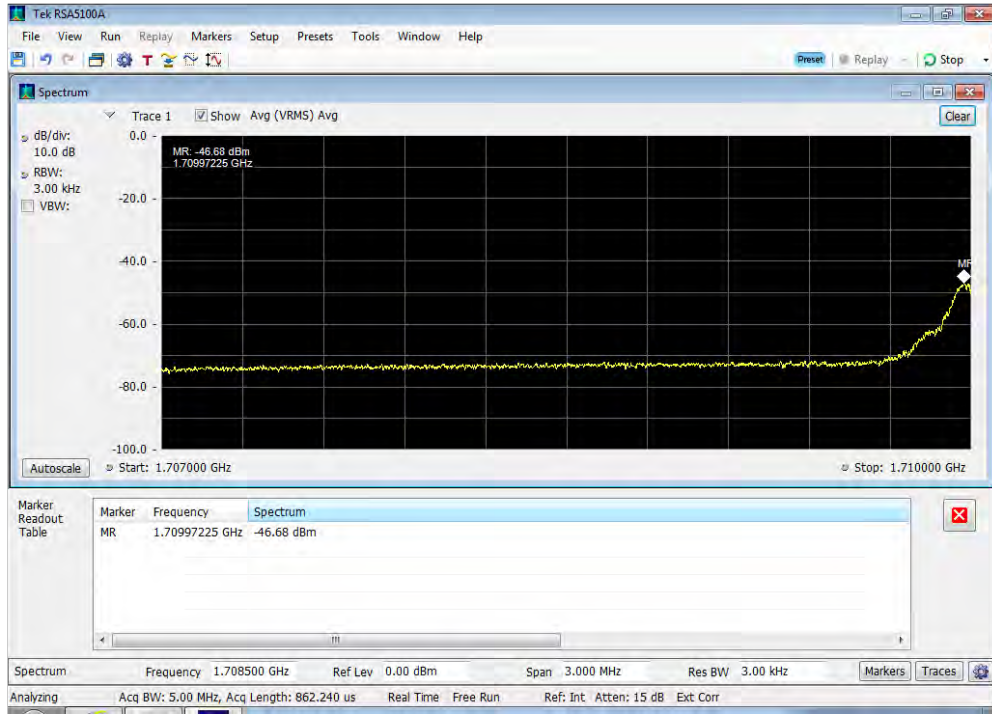

Uplink_CDMA_Upper Band Edge_776 - 787 MHz_300 ft cable cable

Uplink_CDMA_Upper Band Edge_824 - 849 MHz_300 ft cable cable

Uplink_GSM_Lower Band Edge_1710 - 1755 MHz_300 ft cable cable

Uplink_GSM_Lower Band Edge_1850 - 1915 MHz_300 ft cable cable

Uplink_GSM_Lower Band Edge_698 - 716 MHz_300 ft cable cable

Uplink_GSM_Lower Band Edge_776 - 787 MHz_300 ft cable cable

Uplink_GSM_Lower Band Edge_824 - 849 MHz_300 ft cable cable

Uplink_GSM_Upper Band Edge_1710 - 1755 MHz_300 ft cable cable