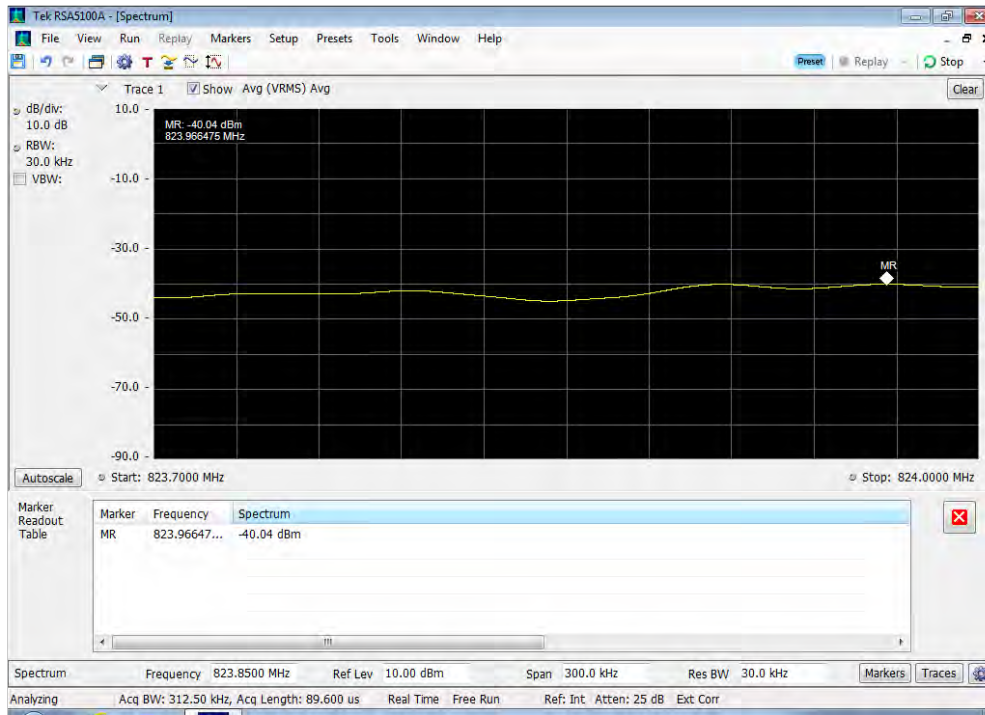

Annex C

Out of Band Emissions

Uplink_CDMA_Lower Band Edge_1710 - 1755 MHz_100 ft cable

Uplink_CDMA_Lower Band Edge_1850 - 1915 MHz_100 ft cable

Uplink_CDMA_Lower Band Edge_698 - 716 MHz_100 ft cable

Uplink_CDMA_Lower Band Edge_776 - 787 MHz_100 ft cable

Uplink_CDMA_Lower Band Edge_824 - 849 MHz_100 ft cable

Uplink_CDMA_Upper Band Edge_1710 - 1755 MHz_100 ft cable

Uplink_CDMA_Upper Band Edge_1850 - 1915 MHz_100 ft cable

Uplink_CDMA_Upper Band Edge_698 - 716 MHz_100 ft cable