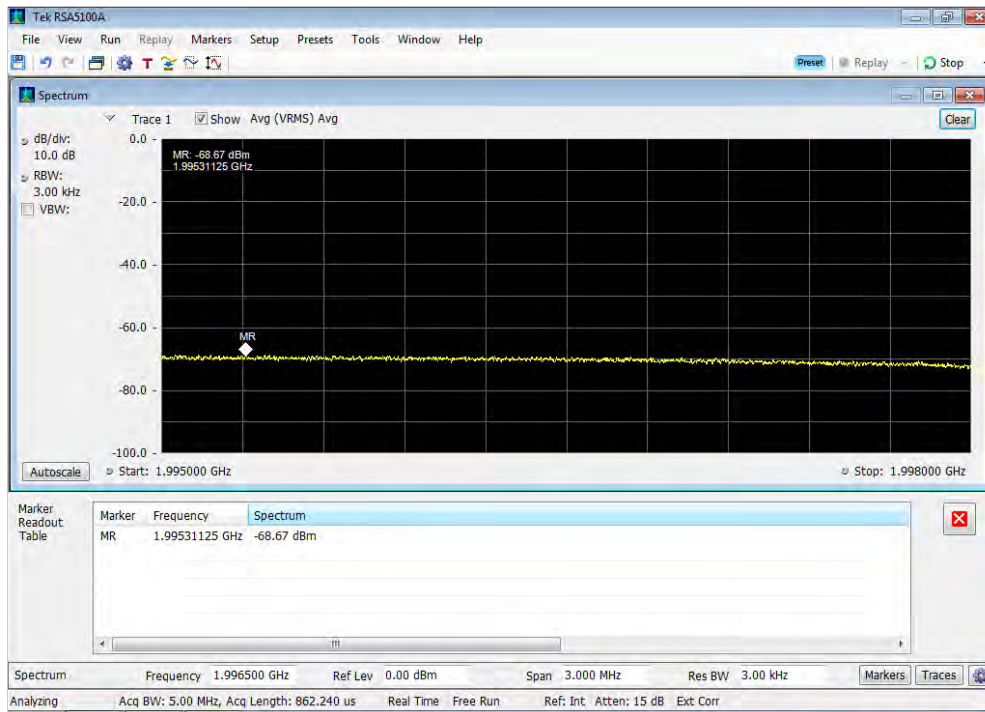

Downlink_GSM_Lower Band Edge_1930 - 1995 MHz_300 ft cable

Downlink_GSM_Lower Band Edge_2110 - 2155 MHz_300 ft cable

Downlink_GSM_Lower Band Edge_728 - 746 MHz_300 ft cable

Downlink_GSM_Lower Band Edge_746 - 757 MHz_300 ft cable

Downlink_GSM_Lower Band Edge_869 - 894 MHz_300 ft cable

Downlink_GSM_Upper Band Edge_1930 - 1995 MHz_300 ft cable

Downlink_GSM_Upper Band Edge_2110 - 2155 MHz_300 ft cable

Downlink_GSM_Upper Band Edge_728 - 746 MHz_300 ft cable