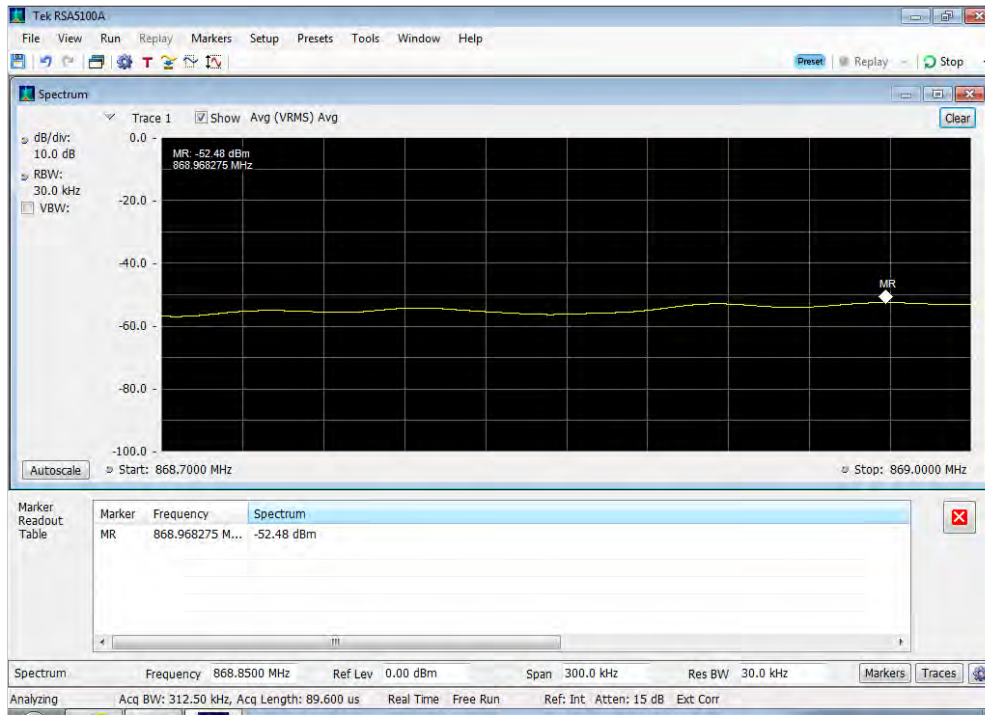

Downlink_CDMA_Lower Band Edge_728 - 746 MHz_300 ft cable

Downlink_CDMA_Lower Band Edge_746 - 757 MHz_300 ft cable

Downlink_CDMA_Lower Band Edge_869 - 894 MHz_300 ft cable

Downlink_CDMA_Upper Band Edge_1930 - 1995 MHz_300 ft cable