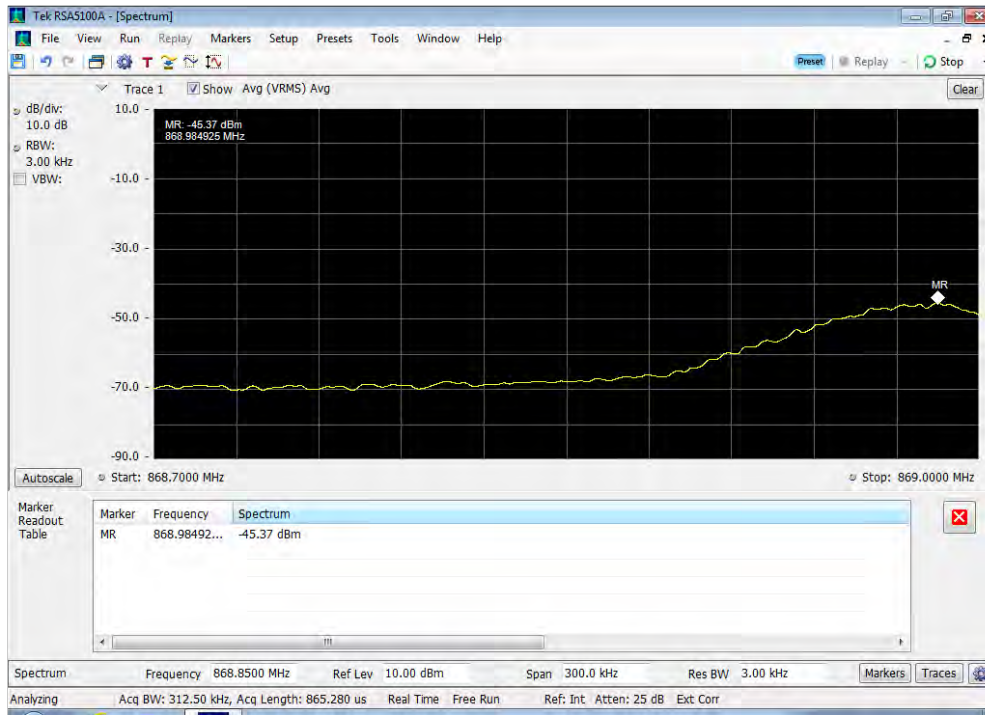

Downlink_CDMA_Upper Band Edge_2110 - 2155 MHz_100 ft cable

Downlink_CDMA_Upper Band Edge_728 - 746 MHz_100 ft cable

Downlink_CDMA_Upper Band Edge_746 - 757 MHz_100 ft cable

Downlink_CDMA_Upper Band Edge_869 - 894 MHz_100 ft cable

Downlink_GSM_Lower Band Edge_1930 - 1995 MHz_100 ft cable

Downlink_GSM_Lower Band Edge_2110 - 2155 MHz_100 ft cable

Downlink_GSM_Lower Band Edge_728 - 746 MHz_100 ft cable

Downlink_GSM_Lower Band Edge_746 - 757 MHz_100 ft cable

Downlink_GSM_Lower Band Edge_869 - 894 MHz_100 ft cable

Downlink_GSM_Upper Band Edge_1930 - 1995 MHz_100 ft cable

Downlink_GSM_Upper Band Edge_2110 - 2155 MHz_100 ft cable

Downlink_GSM_Upper Band Edge_728 - 746 MHz_100 ft cable