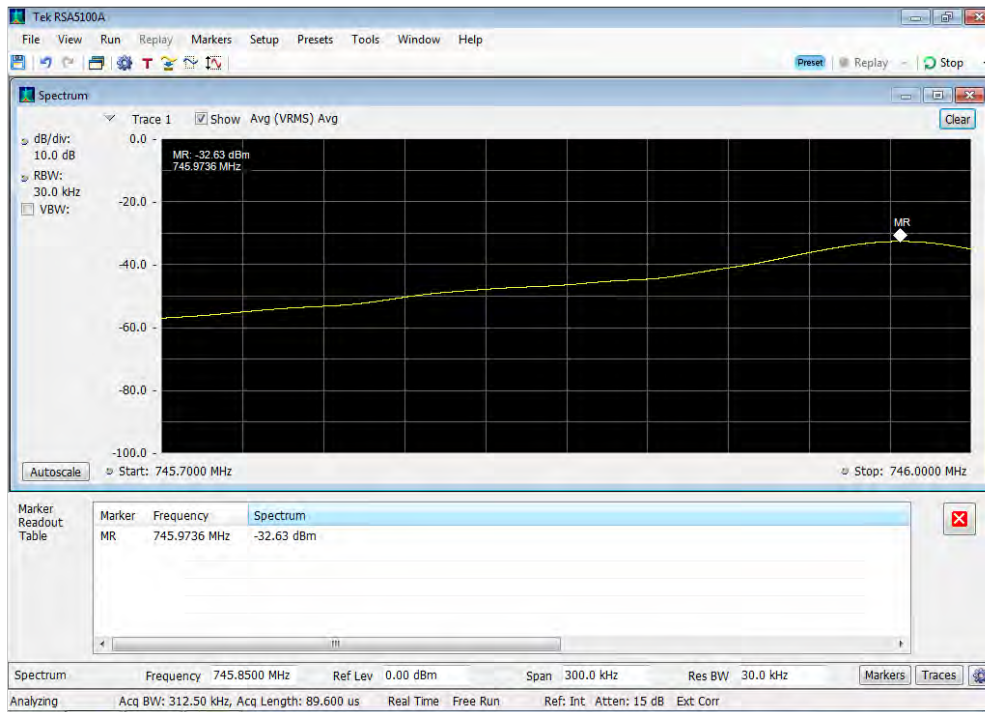

Downlink_GSM_Lower Band Edge_1930 - 1995 MHz_300 ft cable

Downlink_GSM_Lower Band Edge_2110 - 2155 MHz_300 ft cable

Downlink_GSM_Lower Band Edge_728 - 746 MHz_300 ft cable

Downlink_GSM_Lower Band Edge_746 - 757 MHz_300 ft cable

Downlink_GSM_Lower Band Edge_869 - 894 MHz_300 ft cable

Downlink_GSM_Upper Band Edge_1930 - 1995 MHz_300 ft cable

Downlink_GSM_Upper Band Edge_2110 - 2155 MHz_300 ft cable

Downlink_GSM_Upper Band Edge_728 - 746 MHz_300 ft cable