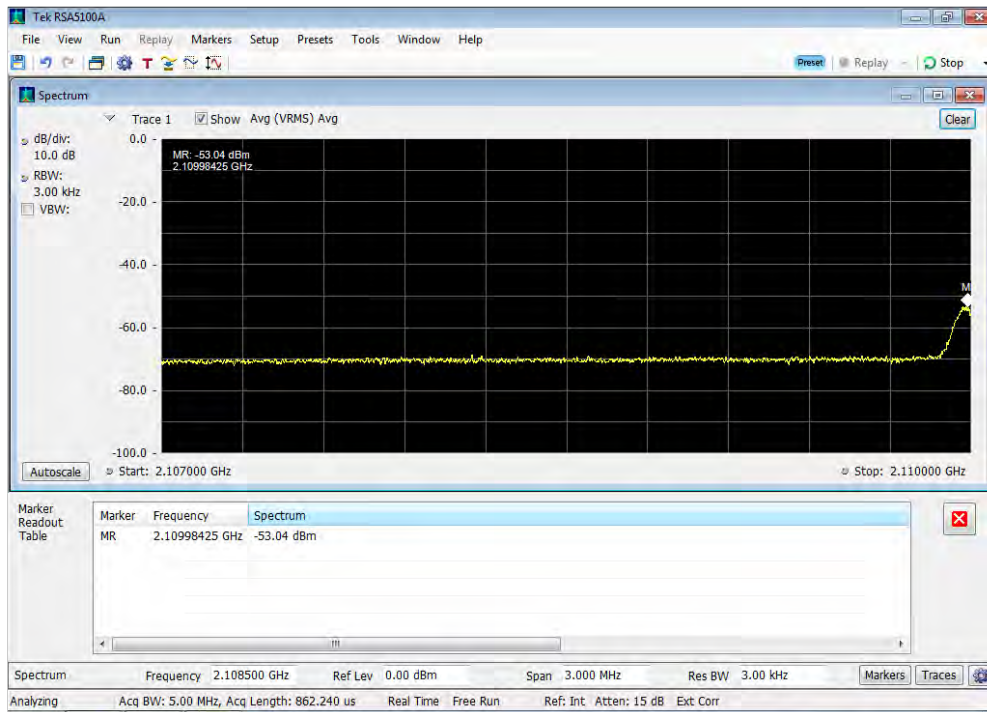

Downlink_CDMA_Upper Band Edge_2110 - 2155 MHz_300 ft cable

Downlink_CDMA_Upper Band Edge_728 - 746 MHz_300 ft cable

Downlink_CDMA_Upper Band Edge_746 - 757 MHz_300 ft cable

Downlink_CDMA_Upper Band Edge_869 - 894 MHz_300 ft cable

Downlink_GSM_Lower Band Edge_1930 - 1995 MHz_300 ft cable

Downlink_GSM_Lower Band Edge_2110 - 2155 MHz_300 ft cable

Downlink_GSM_Lower Band Edge_728 - 746 MHz_300 ft cable

Downlink_GSM_Lower Band Edge_746 - 757 MHz_300 ft cable