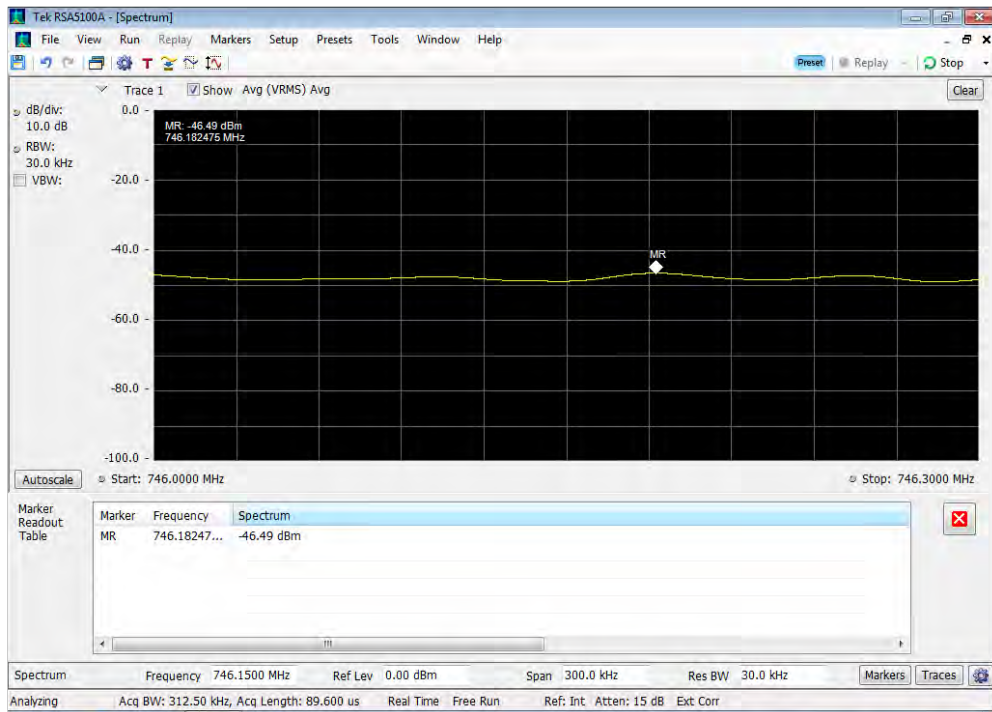

Uplink_WCDMA_Upper Band Edge_776 - 787 MHz_100 ft cable

Uplink_WCDMA_Upper Band Edge_824 - 849 MHz_100 ft cable

Downlink_CDMA_Lower Band Edge_1930 - 1995 MHz_100 ft cable

Downlink_CDMA_Lower Band Edge_2110 - 2155 MHz_100 ft cable

Downlink_CDMA_Lower Band Edge_728 - 746 MHz_100 ft cable

Downlink_CDMA_Lower Band Edge_746 - 757 MHz_100 ft cable

Downlink_CDMA_Lower Band Edge_869 - 894 MHz_100 ft cable

Downlink_CDMA_Upper Band Edge_1930 - 1995 MHz_100 ft cable

Downlink_CDMA_Upper Band Edge_2110 - 2155 MHz_100 ft cable

Downlink_CDMA_Upper Band Edge_728 - 746 MHz_100 ft cable

Downlink_CDMA_Upper Band Edge_746 - 757 MHz_100 ft cable

Downlink_CDMA_Upper Band Edge_869 - 894 MHz_100 ft cable