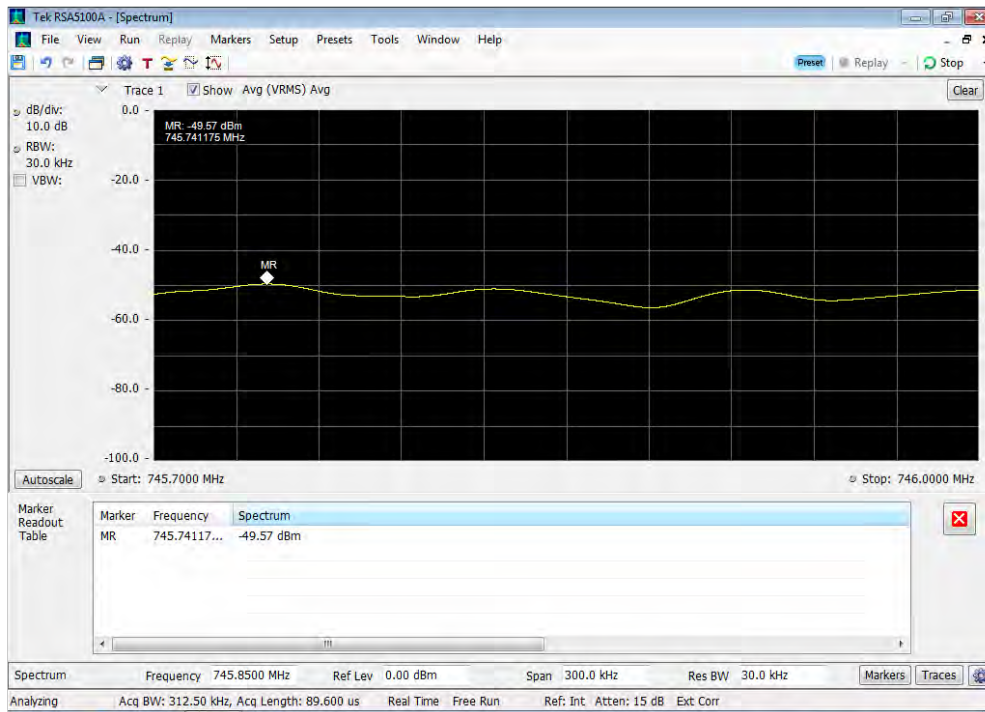

Downlink_GSM_Upper Band Edge_746 - 757 MHz_100 ft cable

Downlink_GSM_Upper Band Edge_869 - 894 MHz_100 ft cable

Downlink_WCDMA_Lower Band Edge_1930 - 1995 MHz_100 ft cable

Downlink_WCDMA_Lower Band Edge_2110 - 2155 MHz_100 ft cable

Downlink_WCDMA_Lower Band Edge_728 - 746 MHz_100 ft cable

Downlink_WCDMA_Lower Band Edge_746 - 757 MHz_100 ft cable

Downlink_WCDMA_Lower Band Edge_869 - 894 MHz_100 ft cable

Downlink_WCDMA_Upper Band Edge_1930 - 1995 MHz_100 ft cable