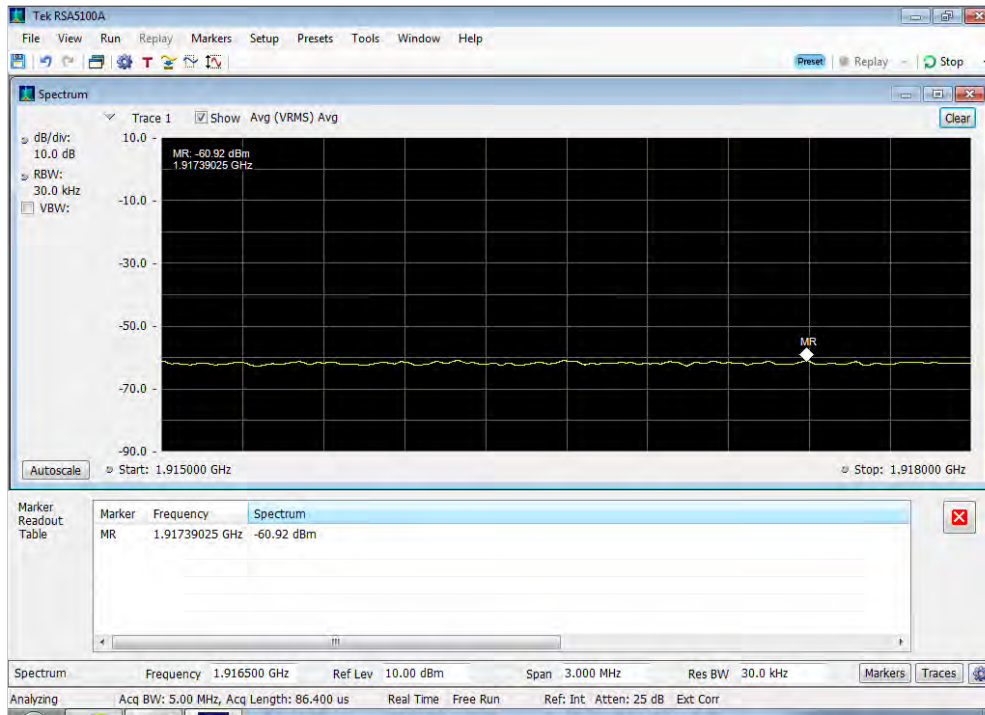

Uplink_CDMA_Lower Band Edge_824 - 849 MHz_300 ft cable cable

Uplink_CDMA_Upper Band Edge_1710 - 1755 MHz_300 ft cable cable

Uplink_CDMA_Upper Band Edge_1850 - 1915 MHz_300 ft cable cable

Uplink_CDMA_Upper Band Edge_698 - 716 MHz_300 ft cable cable

Uplink_CDMA_Upper Band Edge_776 - 787 MHz_300 ft cable cable

Uplink_CDMA_Upper Band Edge_824 - 849 MHz_300 ft cable cable

Uplink_GSM_Lower Band Edge_1710 - 1755 MHz_300 ft cable cable

Uplink_GSM_Lower Band Edge_1850 - 1915 MHz_300 ft cable cable