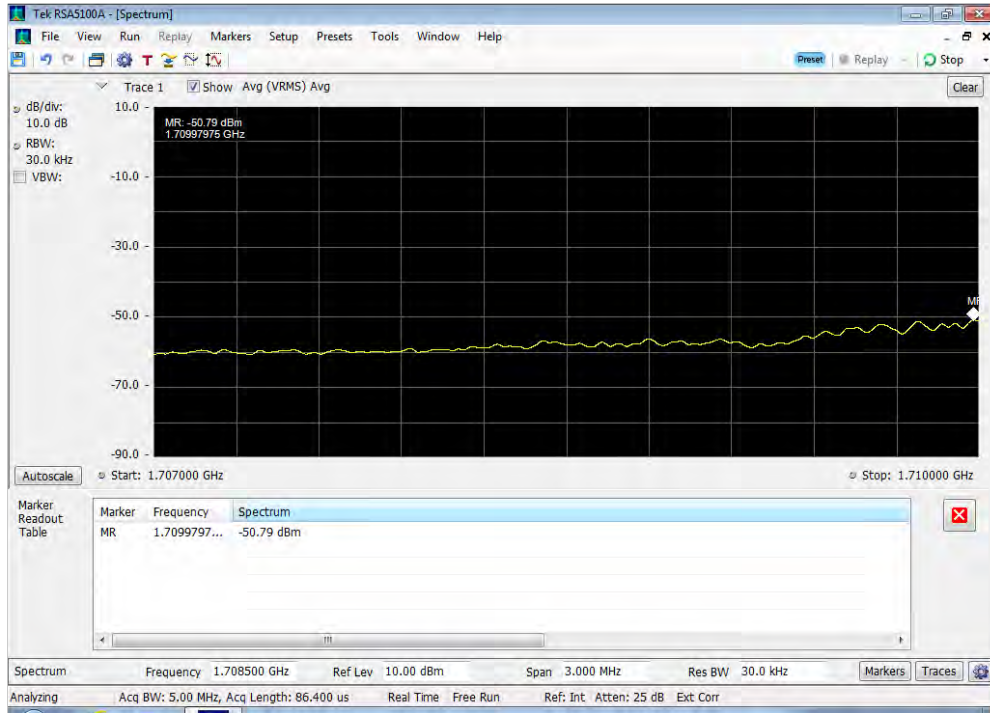

Annex C

Out of Band Emissions

Uplink_CDMA_Lower Band Edge_1710 - 1755 MHz_100 ft cable

Uplink_CDMA_Lower Band Edge_1850 - 1915 MHz_100 ft cable

Uplink_CDMA_Lower Band Edge_698 - 716 MHz_100 ft cable

Uplink_CDMA_Lower Band Edge_776 - 787 MHz_100 ft cable

Uplink_CDMA_Lower Band Edge_824 - 849 MHz_100 ft cable

Uplink_CDMA_Upper Band Edge_1710 - 1755 MHz_100 ft cable

Uplink_CDMA_Upper Band Edge_1850 - 1915 MHz_100 ft cable

Uplink_CDMA_Upper Band Edge_698 - 716 MHz_100 ft cable