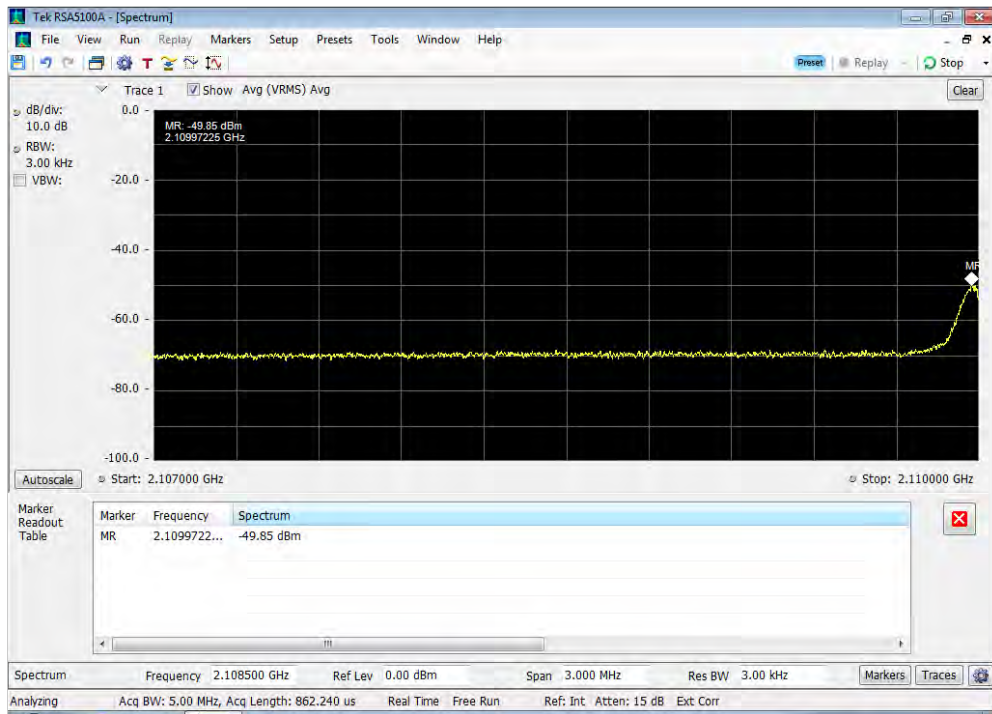

Downlink_CDMA_Upper Band Edge_2110 - 2155 MHz_100 ft cable

Downlink_CDMA_Upper Band Edge_728 - 746 MHz_100 ft cable

Downlink_CDMA_Upper Band Edge_746 - 757 MHz_100 ft cable

Downlink_CDMA_Upper Band Edge_869 - 894 MHz_100 ft cable

Downlink_GSM_Lower Band Edge_1930 - 1995 MHz_100 ft cable

Downlink_GSM_Lower Band Edge_2110 - 2155 MHz_100 ft cable

Downlink_GSM_Lower Band Edge_728 - 746 MHz_100 ft cable

Downlink_GSM_Lower Band Edge_746 - 757 MHz_100 ft cable