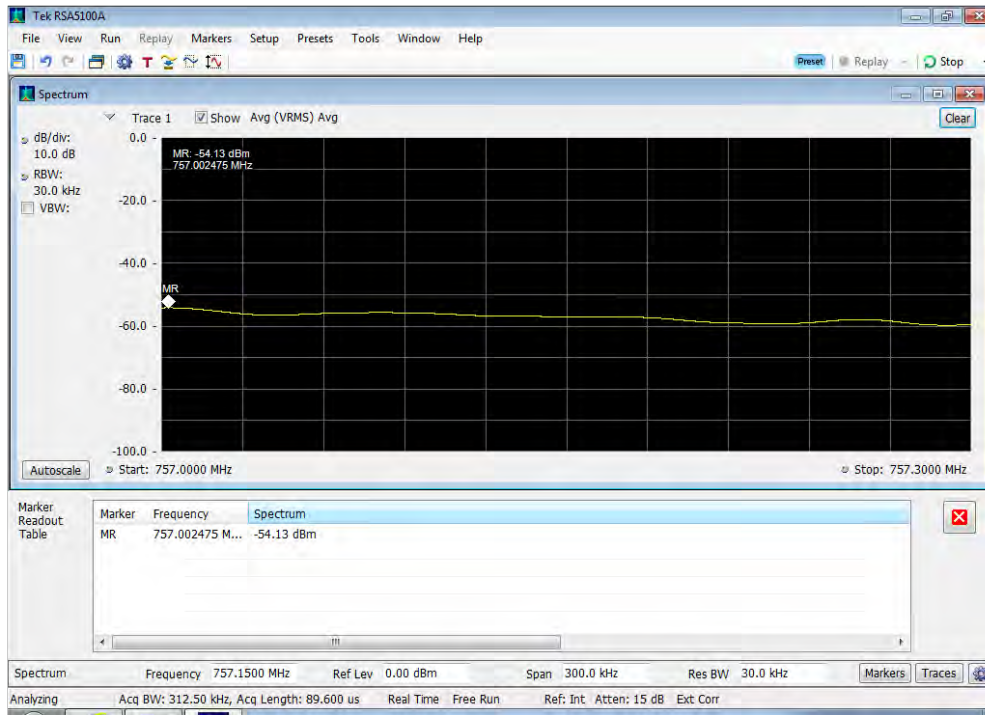

Downlink_CDMA_Upper Band Edge_2110 - 2155 MHz_300 ft cable

Downlink_CDMA_Upper Band Edge_728 - 746 MHz_300 ft cable

Downlink_CDMA_Upper Band Edge_746 - 757 MHz_300 ft cable

Downlink_CDMA_Upper Band Edge_869 - 894 MHz_300 ft cable

Downlink_GSM_Lower Band Edge_1930 - 1995 MHz_300 ft cable

Downlink_GSM_Lower Band Edge_2110 - 2155 MHz_300 ft cable

Downlink_GSM_Lower Band Edge_728 - 746 MHz_300 ft cable

Downlink_GSM_Lower Band Edge_746 - 757 MHz_300 ft cable