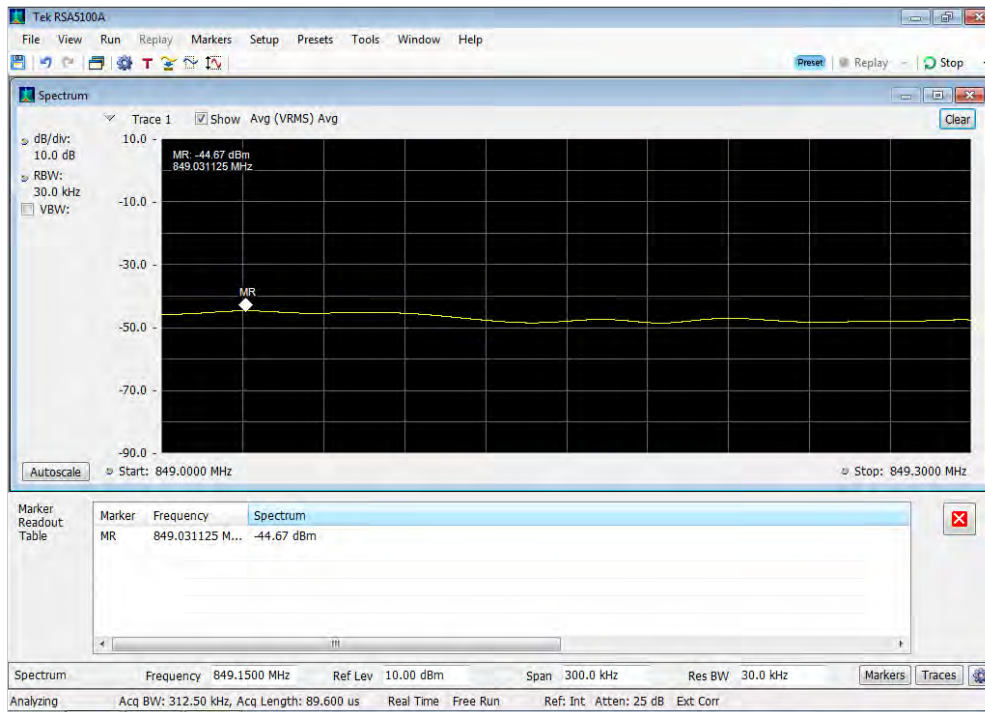

Uplink_CDMA_Upper Band Edge_824 - 849 MHz_300 ft cable cable