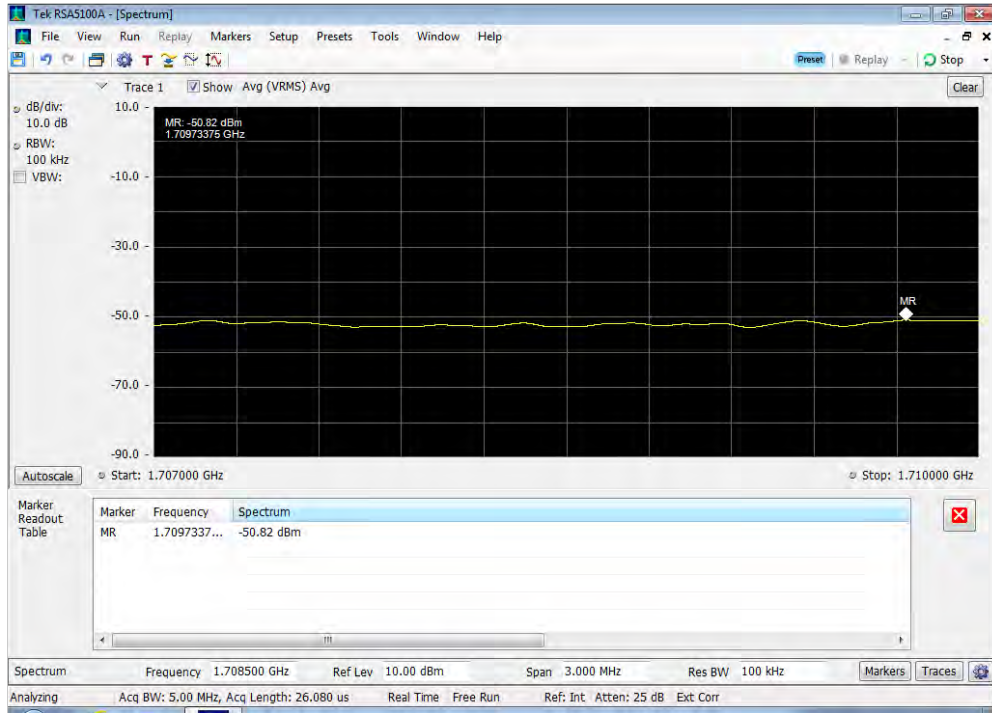

Uplink_GSM_Upper Band Edge_1850 - 1915 MHz_100 ft cable

Uplink_GSM_Upper Band Edge_698 - 716 MHz_100 ft cable

Uplink_GSM_Upper Band Edge_776 - 787 MHz_100 ft cable

Uplink_GSM_Upper Band Edge_824 - 849 MHz_100 ft cable

Uplink_WCDMA_Lower Band Edge_1710 - 1755 MHz_100 ft cable

Uplink_WCDMA_Lower Band Edge_1850 - 1915 MHz_100 ft cable

Uplink_WCDMA_Lower Band Edge_698 - 716 MHz_100 ft cable

Uplink_WCDMA_Lower Band Edge_776 - 787 MHz_100 ft cable