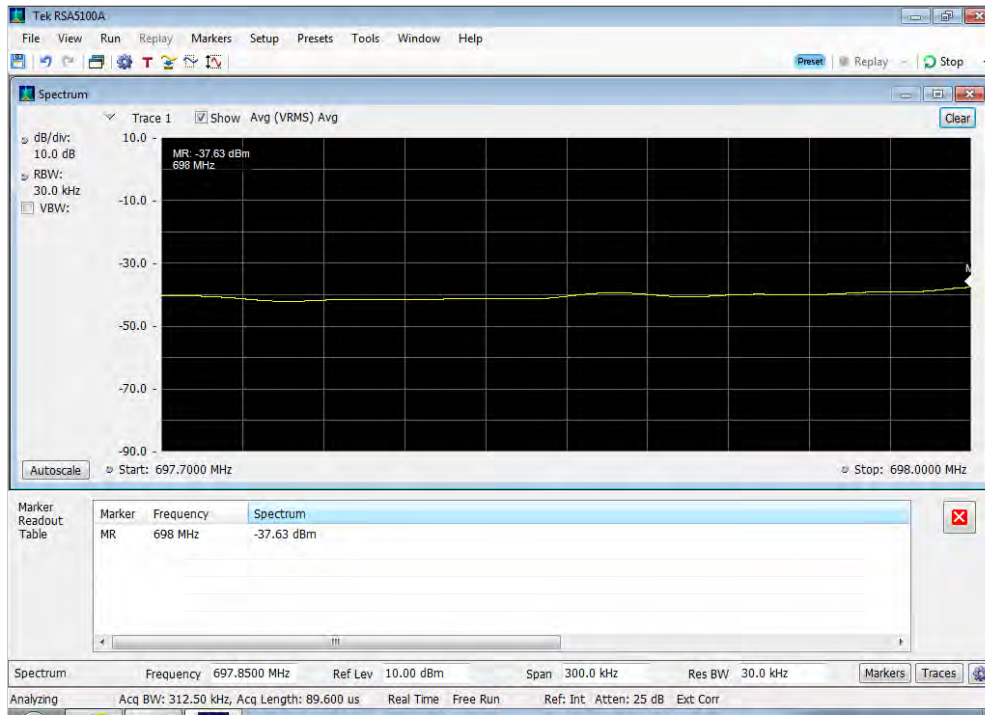

Uplink_CDMA_Lower Band Edge_1710 - 1755 MHz_300 ft cable cable

Uplink_CDMA_Lower Band Edge_1850 - 1915 MHz_300 ft cable cable

Uplink_CDMA_Lower Band Edge_698 - 716 MHz_300 ft cable cable

Uplink_CDMA_Lower Band Edge_776 - 787 MHz_300 ft cable cable