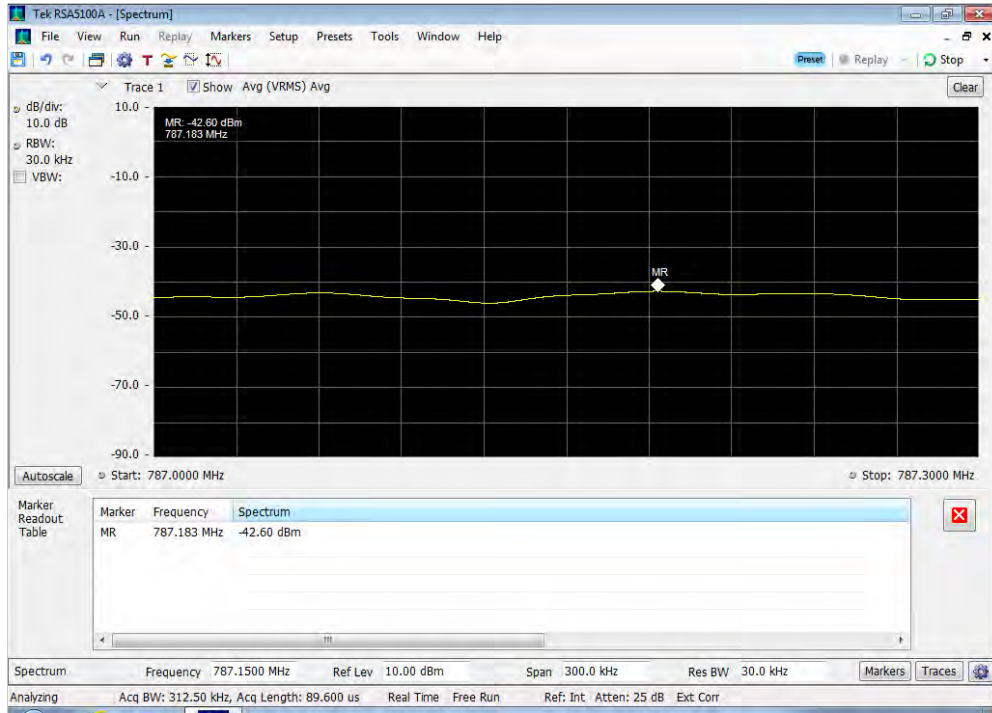

Annex C

Out of Band Emissions

Uplink_CDMA_Lower Band Edge_1710 - 1755 MHz_100 ft cable

Uplink_CDMA_Lower Band Edge_1850 - 1915 MHz_100 ft cable

Uplink_CDMA_Lower Band Edge_698 - 716 MHz_100 ft cable

Uplink_CDMA_Lower Band Edge_776 - 787 MHz_100 ft cable

Uplink_CDMA_Lower Band Edge_824 - 849 MHz_100 ft cable

Uplink_CDMA_Upper Band Edge_1710 - 1755 MHz_100 ft cable

Uplink_CDMA_Upper Band Edge_1850 - 1915 MHz_100 ft cable

Uplink_CDMA_Upper Band Edge_698 - 716 MHz_100 ft cable

Uplink_CDMA_Upper Band Edge_776 - 787 MHz_100 ft cable

Uplink_CDMA_Upper Band Edge_824 - 849 MHz_100 ft cable

Uplink_GSM_Lower Band Edge_1710 - 1755 MHz_100 ft cable

Uplink_GSM_Lower Band Edge_1850 - 1915 MHz_100 ft cable