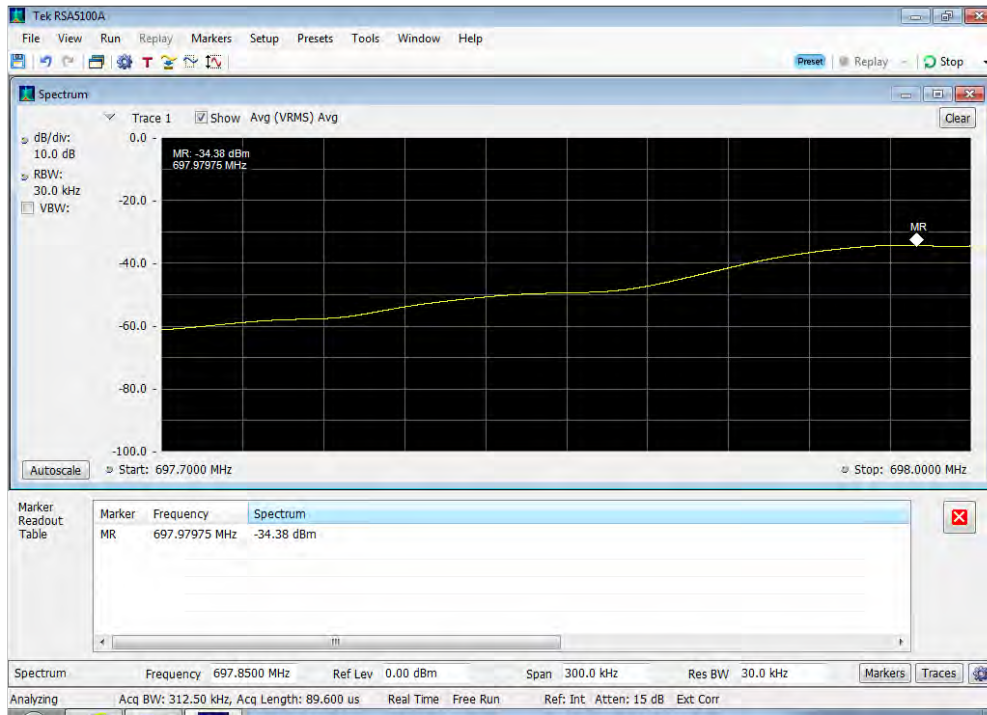

Uplink_GSM_Lower Band Edge_698 - 716 MHz_300 ft cable cable