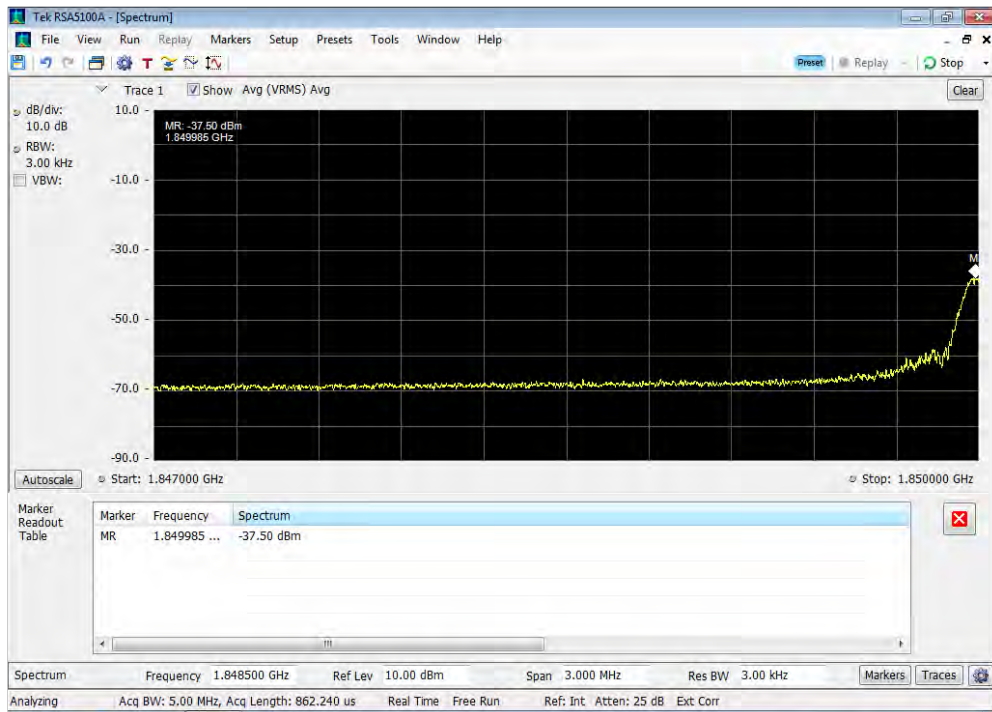

Uplink_CDMA_Upper Band Edge_776 - 787 MHz_100 ft cable

Uplink_CDMA_Upper Band Edge_824 - 849 MHz_100 ft cable

Uplink_GSM_Lower Band Edge_1710 - 1755 MHz_100 ft cable

Uplink_GSM_Lower Band Edge_1850 - 1915 MHz_100 ft cable

Uplink_GSM_Lower Band Edge_698 - 716 MHz_100 ft cable

Uplink_GSM_Lower Band Edge_776 - 787 MHz_100 ft cable

Uplink_GSM_Lower Band Edge_824 - 849 MHz_100 ft cable

Uplink_GSM_Upper Band Edge_1710 - 1755 MHz_100 ft cable