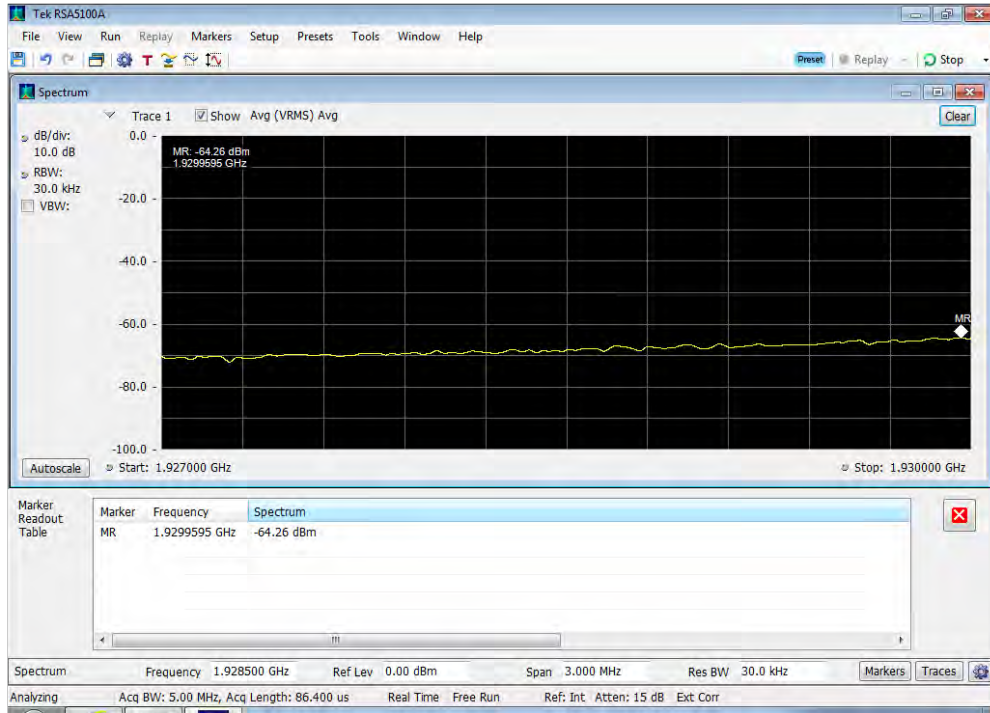

Uplink_WCDMA_Upper Band Edge_776 - 787 MHz_300 ft cable cable

Uplink_WCDMA_Upper Band Edge_824 - 849 MHz_300 ft cable cable

Downlink_CDMA_Lower Band Edge_1930 - 1995 MHz_300 ft cable

Downlink_CDMA_Lower Band Edge_2110 - 2155 MHz_300 ft cable

Downlink_CDMA_Lower Band Edge_728 - 746 MHz_300 ft cable

Downlink_CDMA_Lower Band Edge_746 - 757 MHz_300 ft cable

Downlink_CDMA_Lower Band Edge_869 - 894 MHz_300 ft cable

Downlink_CDMA_Upper Band Edge_1930 - 1995 MHz_300 ft cable