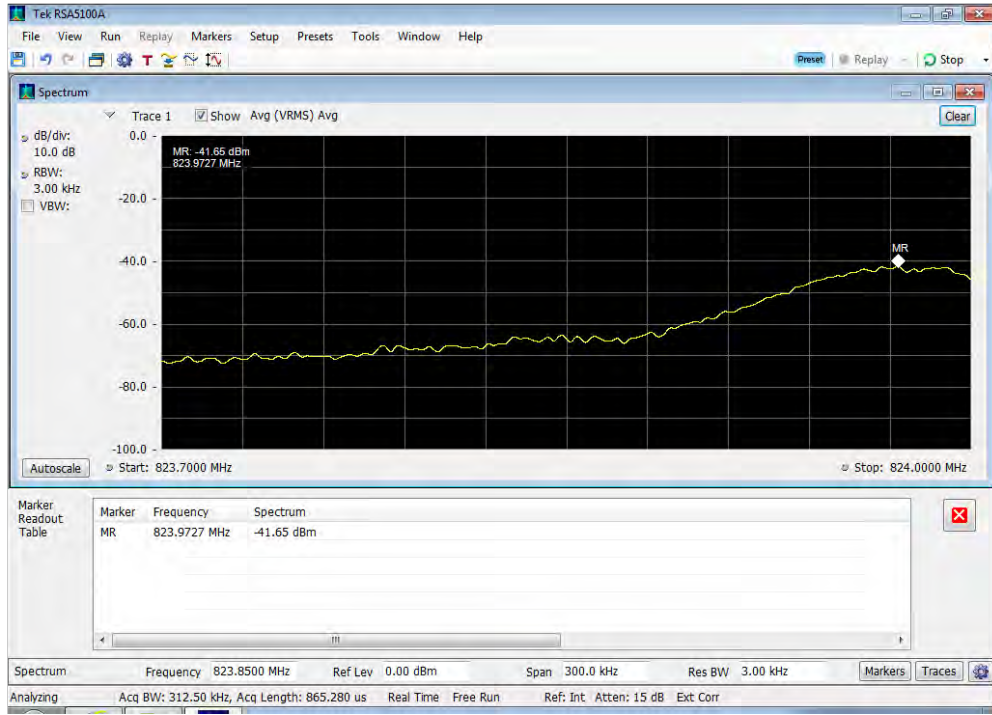

Uplink_GSM_Lower Band Edge_698 - 716 MHz_300 ft cable cable

Uplink_GSM_Lower Band Edge_776 - 787 MHz_300 ft cable cable

Uplink_GSM_Lower Band Edge_824 - 849 MHz_300 ft cable cable

Uplink_GSM_Upper Band Edge_1710 - 1755 MHz_300 ft cable cable

Uplink_GSM_Upper Band Edge_1850 - 1915 MHz_300 ft cable cable

Uplink_GSM_Upper Band Edge_698 - 716 MHz_300 ft cable cable

Uplink_GSM_Upper Band Edge_776 - 787 MHz_300 ft cable cable

Uplink_GSM_Upper Band Edge_824 - 849 MHz_300 ft cable cable