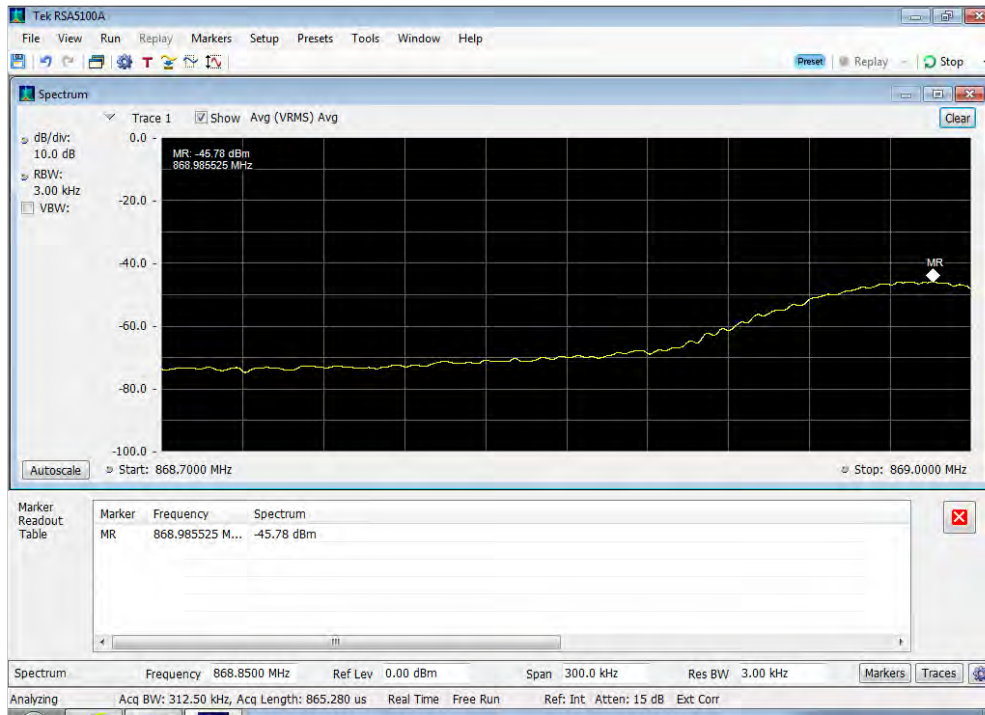

Downlink_GSM_Lower Band Edge_1930 - 1995 MHz_300 ft cable

Downlink_GSM_Lower Band Edge_2110 - 2155 MHz_300 ft cable

Downlink_GSM_Lower Band Edge_728 - 746 MHz_300 ft cable

Downlink_GSM_Lower Band Edge_746 - 757 MHz_300 ft cable

Downlink_GSM_Lower Band Edge_869 - 894 MHz_300 ft cable

Downlink_GSM_Upper Band Edge_1930 - 1995 MHz_300 ft cable

Downlink_GSM_Upper Band Edge_2110 - 2155 MHz_300 ft cable

Downlink_GSM_Upper Band Edge_728 - 746 MHz_300 ft cable