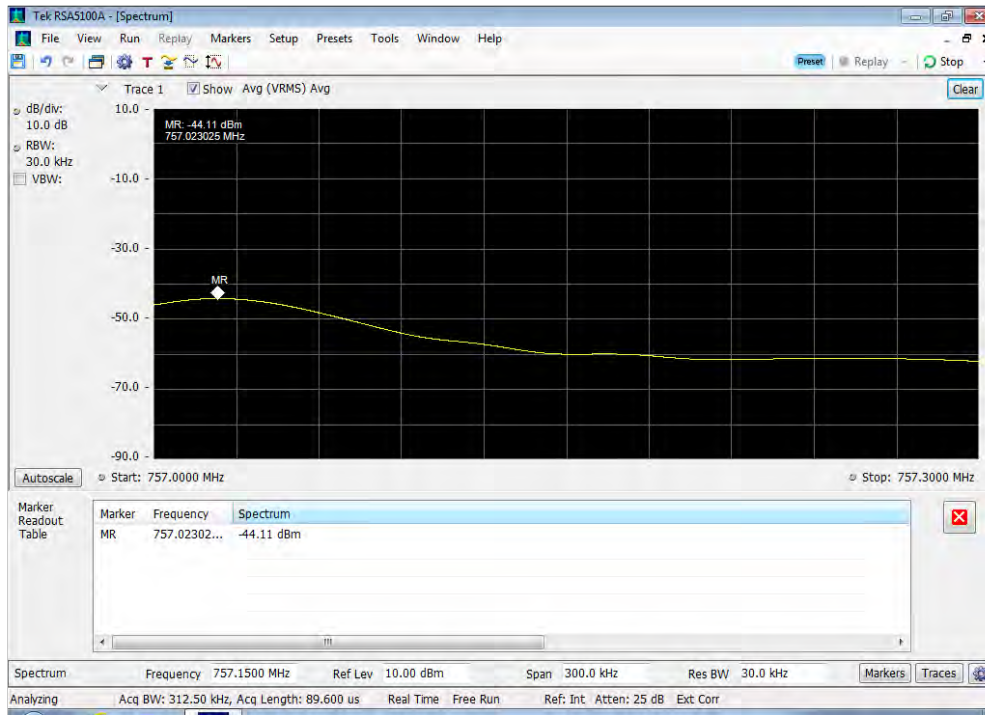

Downlink_GSM_Lower Band Edge_869 - 894 MHz_100 ft cable

Downlink_GSM_Upper Band Edge_1930 - 1995 MHz_100 ft cable

Downlink_GSM_Upper Band Edge_2110 - 2155 MHz_100 ft cable

Downlink_GSM_Upper Band Edge_728 - 746 MHz_100 ft cable

Downlink_GSM_Upper Band Edge_746 - 757 MHz_100 ft cable

Downlink_GSM_Upper Band Edge_869 - 894 MHz_100 ft cable

Downlink_WCDMA_Lower Band Edge_1930 - 1995 MHz_100 ft cable

Downlink_WCDMA_Lower Band Edge_2110 - 2155 MHz_100 ft cable