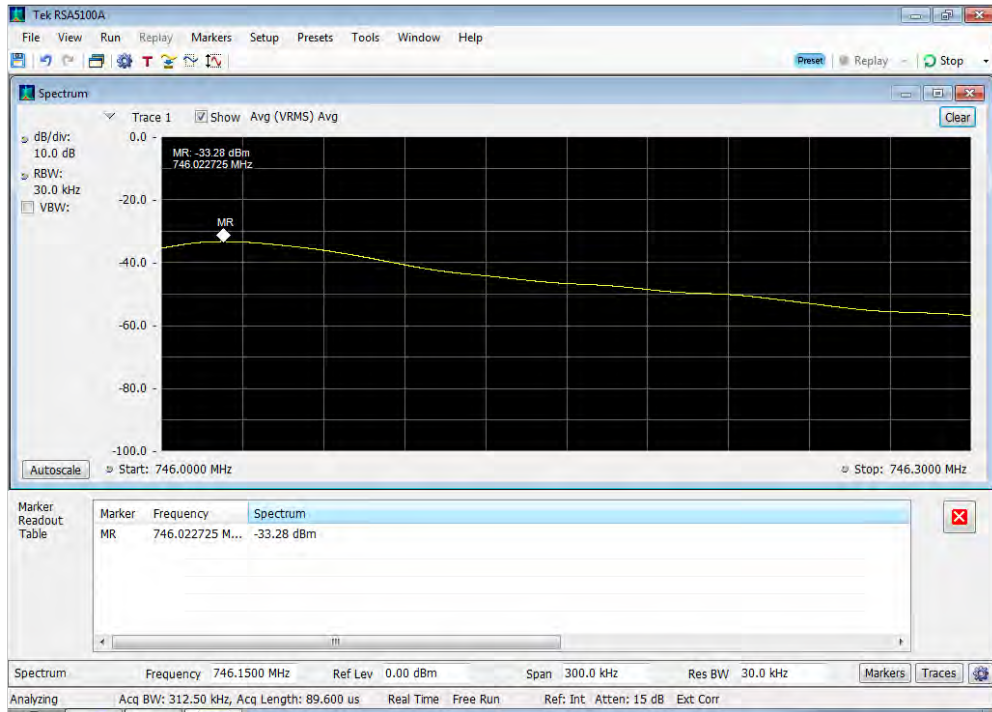

Downlink_GSM_Lower Band Edge_1930 - 1995 MHz_300 ft cable

Downlink_GSM_Lower Band Edge_2110 - 2155 MHz_300 ft cable

Downlink_GSM_Lower Band Edge_728 - 746 MHz_300 ft cable

Downlink_GSM_Lower Band Edge_746 - 757 MHz_300 ft cable

Downlink_GSM_Lower Band Edge_869 - 894 MHz_300 ft cable

Downlink_GSM_Upper Band Edge_1930 - 1995 MHz_300 ft cable

Downlink_GSM_Upper Band Edge_2110 - 2155 MHz_300 ft cable

Downlink_GSM_Upper Band Edge_728 - 746 MHz_300 ft cable

Downlink_GSM_Upper Band Edge_746 - 757 MHz_300 ft cable

Downlink_GSM_Upper Band Edge_869 - 894 MHz_300 ft cable

Downlink_WCDMA_Lower Band Edge_1930 - 1995 MHz_300 ft cable

Downlink_WCDMA_Lower Band Edge_2110 - 2155 MHz_300 ft cable