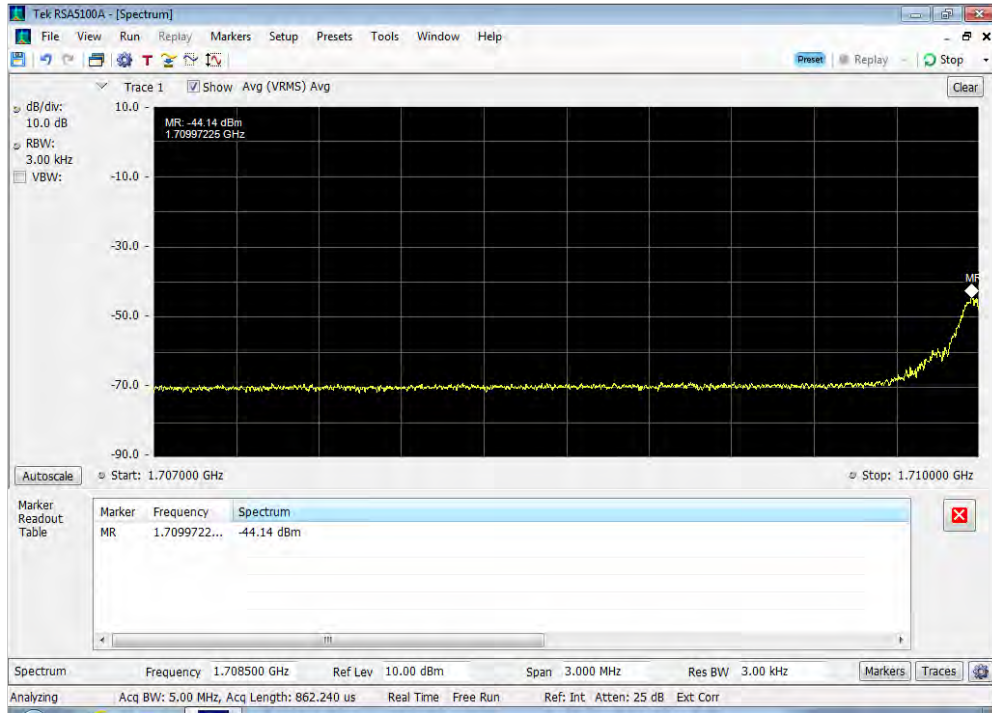

Uplink_CDMA_Upper Band Edge_776 - 787 MHz_100 ft cable

Uplink_CDMA_Upper Band Edge_824 - 849 MHz_100 ft cable

Uplink_GSM_Lower Band Edge_1710 - 1755 MHz_100 ft cable

Uplink_GSM_Lower Band Edge_1850 - 1915 MHz_100 ft cable

Uplink_GSM_Lower Band Edge_698 - 716 MHz_100 ft cable

Uplink_GSM_Lower Band Edge_776 - 787 MHz_100 ft cable

Uplink_GSM_Lower Band Edge_824 - 849 MHz_100 ft cable

Uplink_GSM_Upper Band Edge_1710 - 1755 MHz_100 ft cable