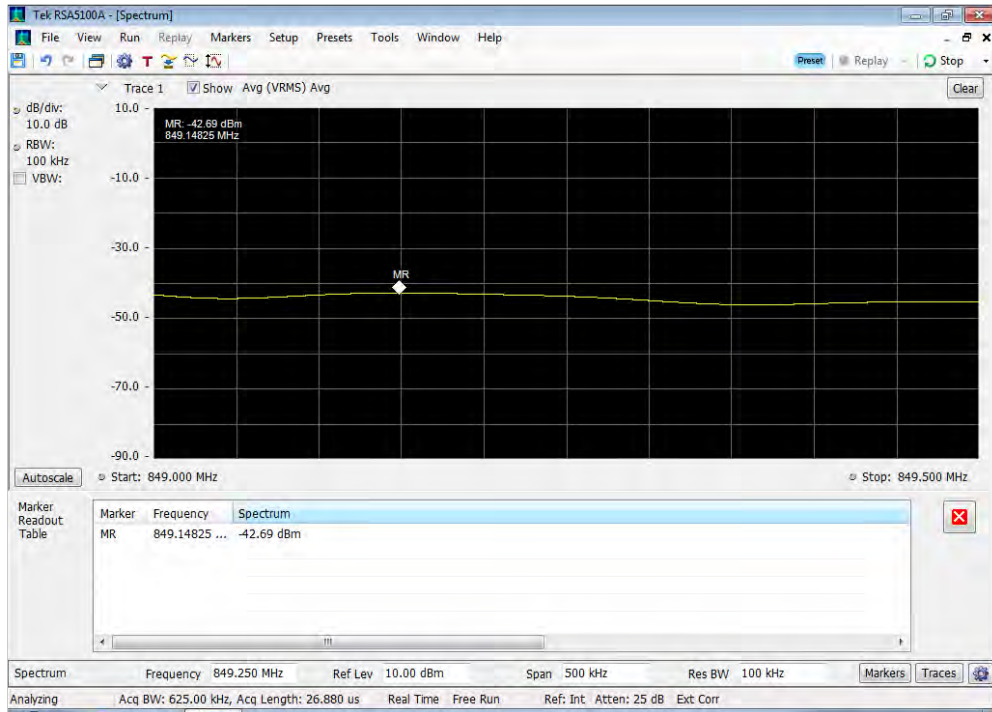

Uplink_WCDMA_Lower Band Edge_1710 - 1755 MHz_100 ft cable

Uplink_WCDMA_Lower Band Edge_1850 - 1915 MHz_100 ft cable

Uplink_WCDMA_Lower Band Edge_698 - 716 MHz_100 ft cable

Uplink_WCDMA_Lower Band Edge_776 - 787 MHz_100 ft cable

Uplink_WCDMA_Lower Band Edge_824 - 849 MHz_100 ft cable

Uplink_WCDMA_Upper Band Edge_1710 - 1755 MHz_100 ft cable

Uplink_WCDMA_Upper Band Edge_1850 - 1915 MHz_100 ft cable

Uplink_WCDMA_Upper Band Edge_698 - 716 MHz_100 ft cable

Uplink_WCDMA_Upper Band Edge_776 - 787 MHz_100 ft cable

Uplink_WCDMA_Upper Band Edge_824 - 849 MHz_100 ft cable

Downlink_CDMA_Lower Band Edge_1930 - 1995 MHz_100 ft cable

Downlink_CDMA_Lower Band Edge_2110 - 2155 MHz_100 ft cable