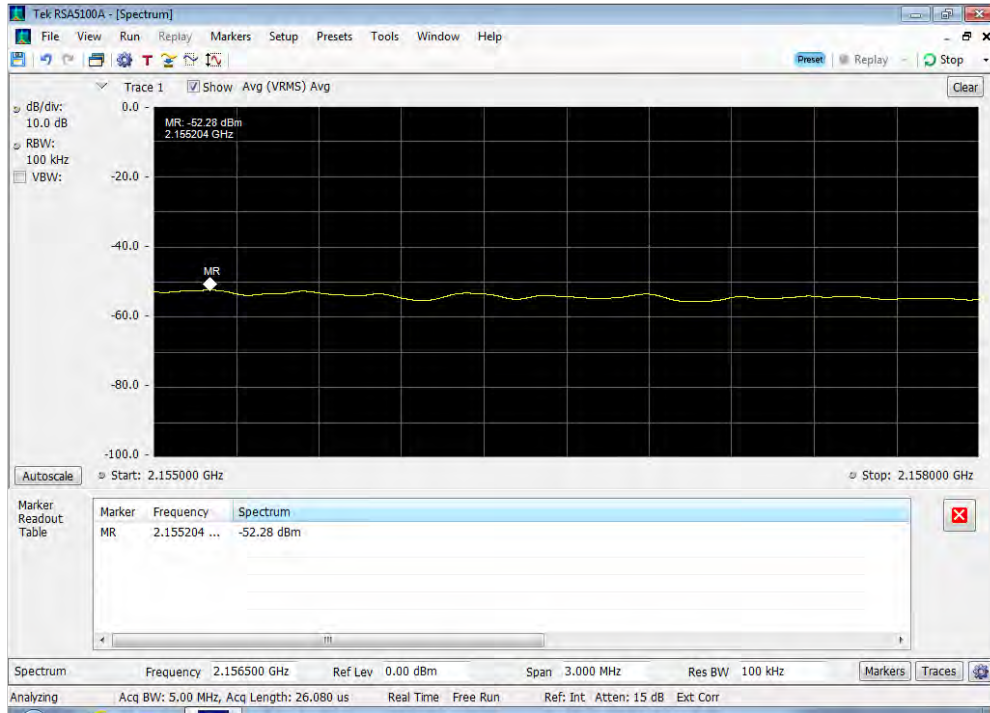

Downlink_WCDMA_Lower Band Edge_728 - 746 MHz_100 ft cable

Downlink_WCDMA_Lower Band Edge_746 - 757 MHz_100 ft cable

Downlink_WCDMA_Lower Band Edge_869 - 894 MHz_100 ft cable

Downlink_WCDMA_Upper Band Edge_1930 - 1995 MHz_100 ft cable

Downlink_WCDMA_Upper Band Edge_2110 - 2155 MHz_100 ft cable

Downlink_WCDMA_Upper Band Edge_728 - 746 MHz_100 ft cable

Downlink_WCDMA_Upper Band Edge_746 - 757 MHz_100 ft cable

Downlink_WCDMA_Upper Band Edge_869 - 894 MHz_100 ft cable