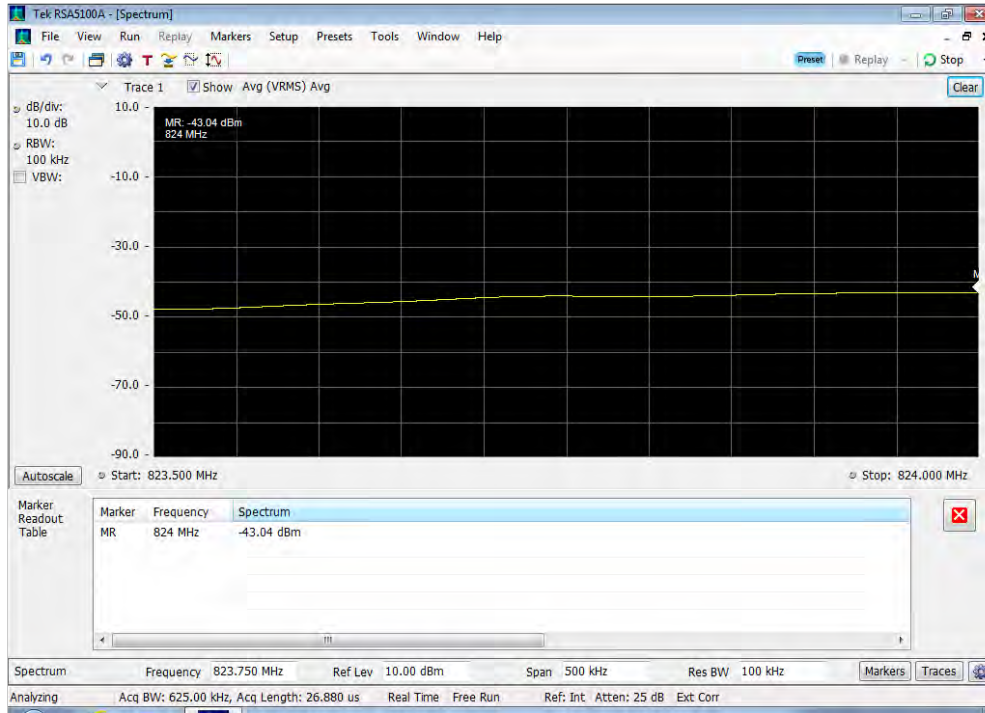

Uplink_WCDMA_Lower Band Edge_1710 - 1755 MHz_100 ft cable

Uplink_WCDMA_Lower Band Edge_1850 - 1915 MHz_100 ft cable

Uplink_WCDMA_Lower Band Edge_698 - 716 MHz_100 ft cable

Uplink_WCDMA_Lower Band Edge_776 - 787 MHz_100 ft cable

Uplink_WCDMA_Lower Band Edge_824 - 849 MHz_100 ft cable

Uplink_WCDMA_Upper Band Edge_1710 - 1755 MHz_100 ft cable

Uplink_WCDMA_Upper Band Edge_1850 - 1915 MHz_100 ft cable

Uplink_WCDMA_Upper Band Edge_698 - 716 MHz_100 ft cable