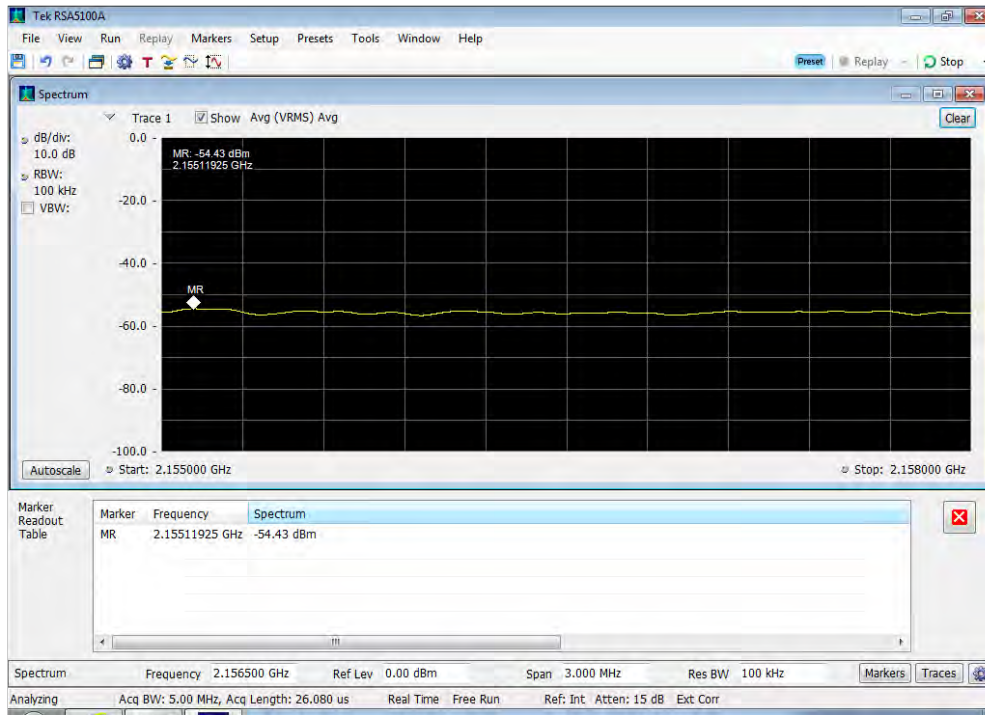

Downlink_WCDMA_Upper Band Edge_2110 - 2155 MHz_300 ft cable