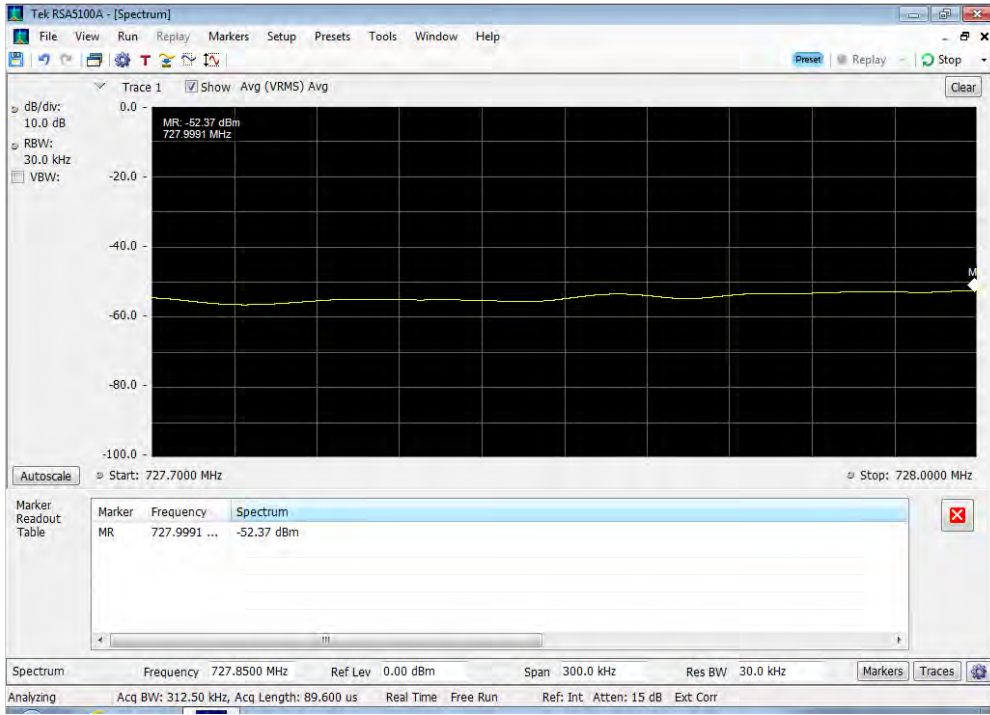

Uplink_WCDMA_Upper Band Edge_776 - 787 MHz_100 ft cable

Uplink_WCDMA_Upper Band Edge_824 - 849 MHz_100 ft cable

Downlink_CDMA_Lower Band Edge_1930 - 1995 MHz_100 ft cable

Downlink_CDMA_Lower Band Edge_2110 - 2155 MHz_100 ft cable

Downlink_CDMA_Lower Band Edge_728 - 746 MHz_100 ft cable

Downlink_CDMA_Lower Band Edge_746 - 757 MHz_100 ft cable

Downlink_CDMA_Lower Band Edge_869 - 894 MHz_100 ft cable

Downlink_CDMA_Upper Band Edge_1930 - 1995 MHz_100 ft cable