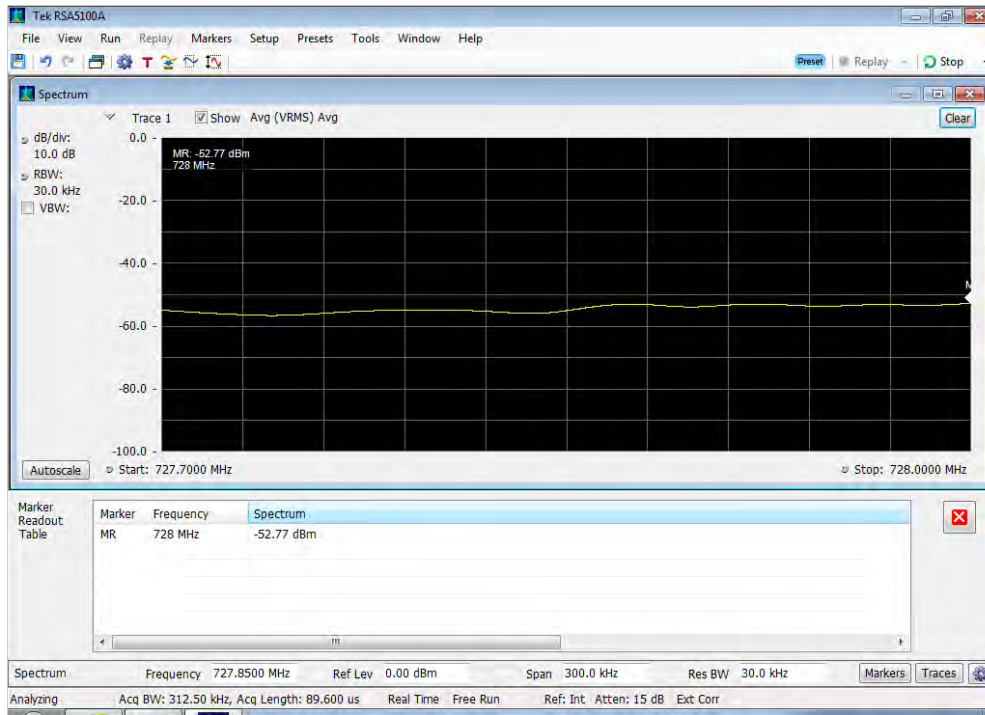

Uplink_WCDMA_Upper Band Edge_776 - 787 MHz_300 ft cable cable

Uplink_WCDMA_Upper Band Edge_824 - 849 MHz_300 ft cable cable

Downlink_CDMA_Lower Band Edge_1930 - 1995 MHz_300 ft cable

Downlink_CDMA_Lower Band Edge_2110 - 2155 MHz_300 ft cable

Downlink_CDMA_Lower Band Edge_728 - 746 MHz_300 ft cable

Downlink_CDMA_Lower Band Edge_746 - 757 MHz_300 ft cable

Downlink_CDMA_Lower Band Edge_869 - 894 MHz_300 ft cable

Downlink_CDMA_Upper Band Edge_1930 - 1995 MHz_300 ft cable