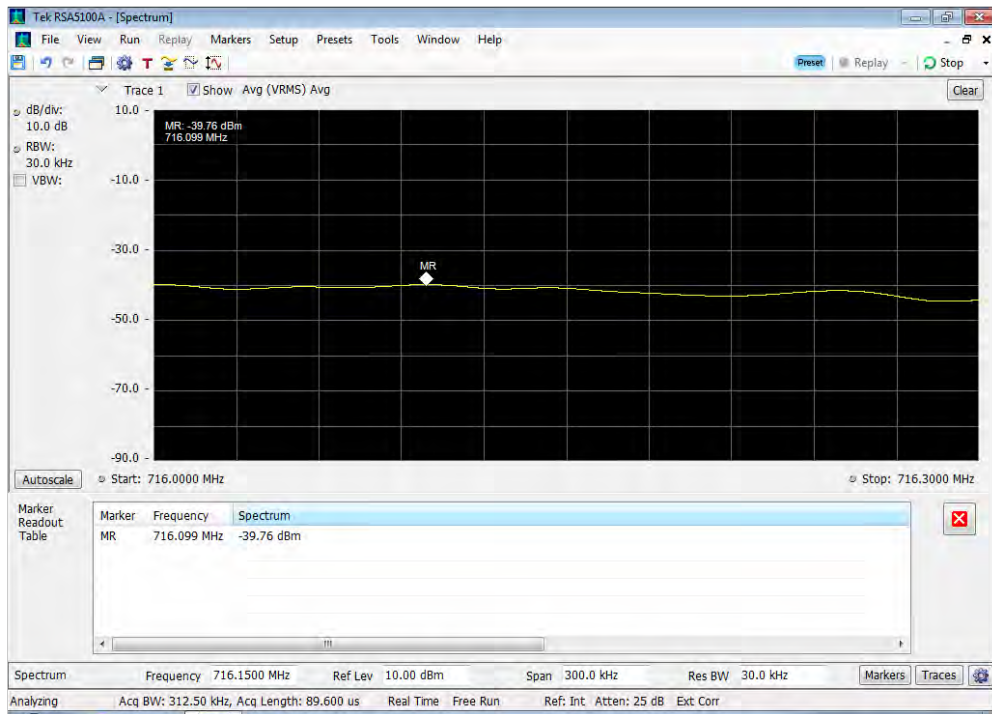

Annex C

Out of Band Emissions

Uplink_CDMA_Lower Band Edge_1710 - 1755 MHz_100 ft cable

Uplink_CDMA_Lower Band Edge_1850 - 1915 MHz_100 ft cable

Uplink_CDMA_Lower Band Edge_698 - 716 MHz_100 ft cable

Uplink_CDMA_Lower Band Edge_776 - 787 MHz_100 ft cable

Uplink_CDMA_Lower Band Edge_824 - 849 MHz_100 ft cable

Uplink_CDMA_Upper Band Edge_1710 - 1755 MHz_100 ft cable

Uplink_CDMA_Upper Band Edge_1850 - 1915 MHz_100 ft cable

Uplink_CDMA_Upper Band Edge_698 - 716 MHz_100 ft cable

Uplink_CDMA_Upper Band Edge_776 - 787 MHz_100 ft cable

Uplink_CDMA_Upper Band Edge_824 - 849 MHz_100 ft cable

Uplink_GSM_Lower Band Edge_1710 - 1755 MHz_100 ft cable

Uplink_GSM_Lower Band Edge_1850 - 1915 MHz_100 ft cable