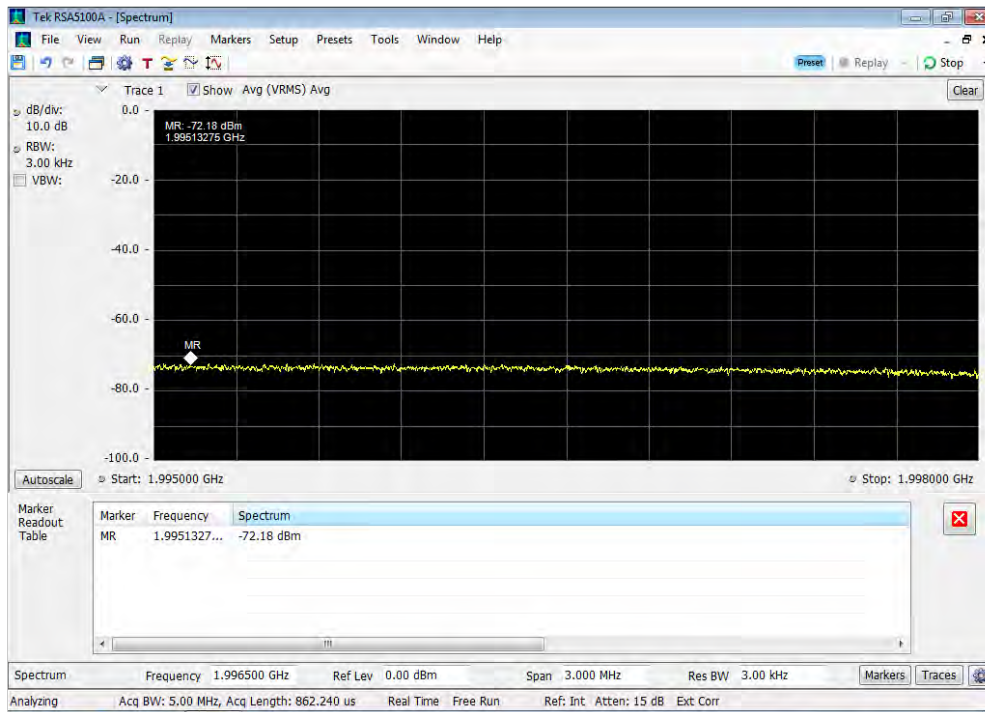

Downlink_GSM_Lower Band Edge_1930 - 1995 MHz_100 ft cable

Downlink_GSM_Lower Band Edge_2110 - 2155 MHz_100 ft cable

Downlink_GSM_Lower Band Edge_728 - 746 MHz_100 ft cable

Downlink_GSM_Lower Band Edge_746 - 757 MHz_100 ft cable

Downlink_GSM_Lower Band Edge_869 - 894 MHz_100 ft cable

Downlink_GSM_Upper Band Edge_1930 - 1995 MHz_100 ft cable

Downlink_GSM_Upper Band Edge_2110 - 2155 MHz_100 ft cable

Downlink_GSM_Upper Band Edge_728 - 746 MHz_100 ft cable