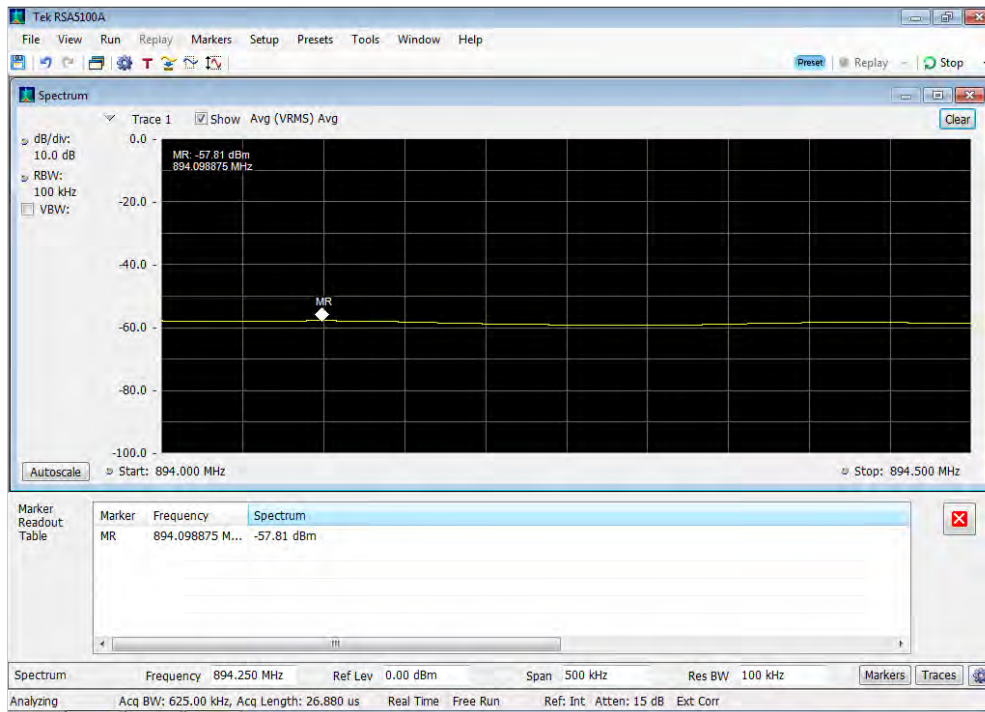

Downlink_WCDMA_Upper Band Edge_2110 - 2155 MHz_300 ft cable

Downlink_WCDMA_Upper Band Edge_728 - 746 MHz_300 ft cable

Downlink_WCDMA_Upper Band Edge_746 - 757 MHz_300 ft cable

Downlink_WCDMA_Upper Band Edge_869 - 894 MHz_300 ft cable

OOBE_CDMA_DL_Higher Band Edge 1930 - 1990 MHz_p1750018_200 ft

OOBE_CDMA_DL_Lower Band Edge 1930 - 1990 MHz_p1750018_200 ft

OOBE_CDMA_DL_Lower Band Edge 2110 - 2155 MHz_p1750018_200 ft

OOBE_CDMA_DL_Lower Band Edge 728 - 746 MHz_p1750018_200 ft