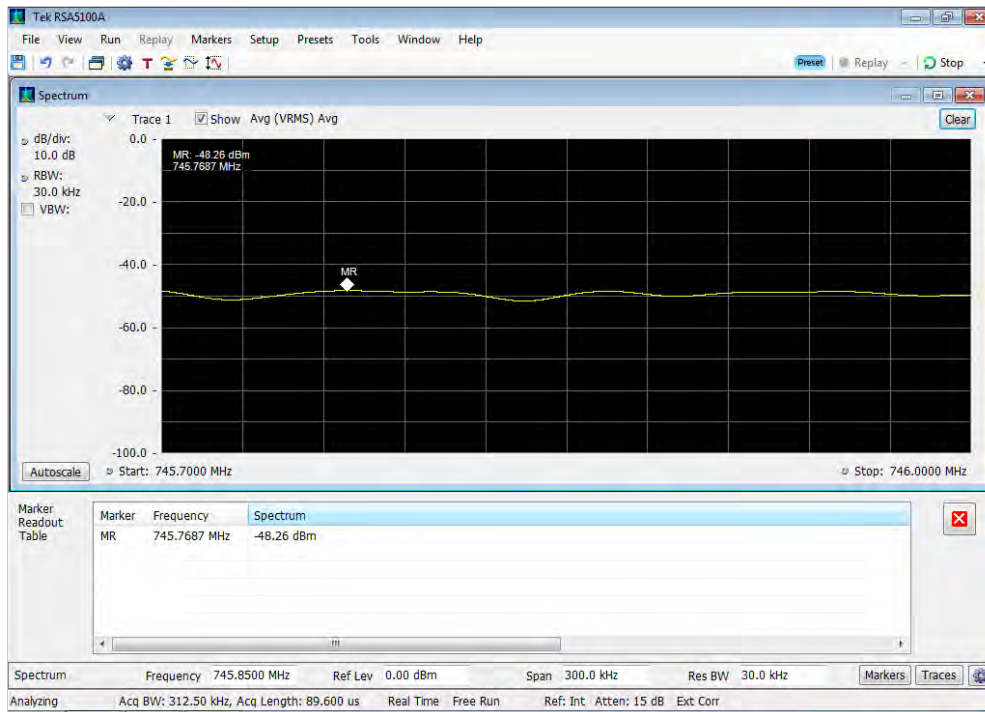

Uplink_WCDMA_Lower Band Edge_824 - 849 MHz_300 ft cable cable

Uplink_WCDMA_Upper Band Edge_1710 - 1755 MHz_300 ft cable cable

Uplink_WCDMA_Upper Band Edge_1850 - 1915 MHz_300 ft cable cable

Uplink_WCDMA_Upper Band Edge_698 - 716 MHz_300 ft cable cable

Uplink_WCDMA_Upper Band Edge_776 - 787 MHz_300 ft cable cable

Uplink_WCDMA_Upper Band Edge_824 - 849 MHz_300 ft cable cable

Downlink_CDMA_Lower Band Edge_1930 - 1995 MHz_300 ft cable

Downlink_CDMA_Lower Band Edge_2110 - 2155 MHz_300 ft cable

Downlink_CDMA_Lower Band Edge_728 - 746 MHz_300 ft cable

Downlink_CDMA_Lower Band Edge_746 - 757 MHz_300 ft cable

Downlink_CDMA_Lower Band Edge_869 - 894 MHz_300 ft cable

Downlink_CDMA_Upper Band Edge_1930 - 1995 MHz_300 ft cable