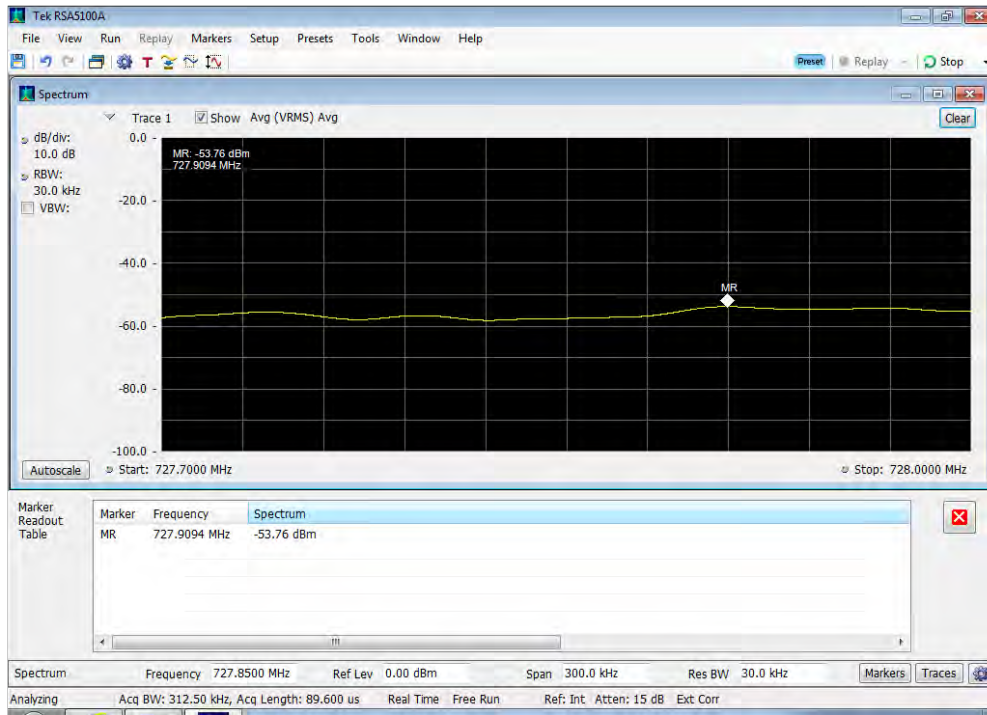

Downlink_GSM_Upper Band Edge_746 - 757 MHz_300 ft cable

Downlink_GSM_Upper Band Edge_869 - 894 MHz_300 ft cable

Downlink_WCDMA_Lower Band Edge_1930 - 1995 MHz_300 ft cable

Downlink_WCDMA_Lower Band Edge_2110 - 2155 MHz_300 ft cable

Downlink_WCDMA_Lower Band Edge_728 - 746 MHz_300 ft cable

Downlink_WCDMA_Lower Band Edge_746 - 757 MHz_300 ft cable

Downlink_WCDMA_Lower Band Edge_869 - 894 MHz_300 ft cable

Downlink_WCDMA_Upper Band Edge_1930 - 1995 MHz_300 ft cable