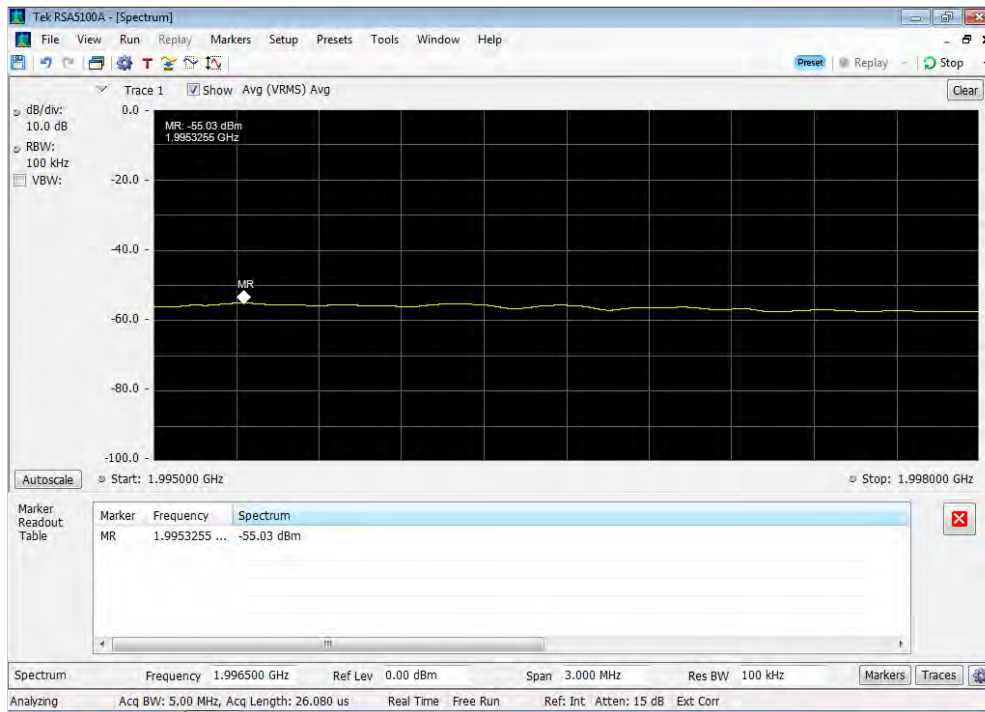

Downlink_WCDMA_Lower Band Edge_728 - 746 MHz_100 ft cable

Downlink_WCDMA_Lower Band Edge_746 - 757 MHz_100 ft cable

Downlink_WCDMA_Lower Band Edge_869 - 894 MHz_100 ft cable

Downlink_WCDMA_Upper Band Edge_1930 - 1995 MHz_100 ft cable

Downlink_WCDMA_Upper Band Edge_2110 - 2155 MHz_100 ft cable

Downlink_WCDMA_Upper Band Edge_728 - 746 MHz_100 ft cable

Downlink_WCDMA_Upper Band Edge_746 - 757 MHz_100 ft cable

Downlink_WCDMA_Upper Band Edge_869 - 894 MHz_100 ft cable