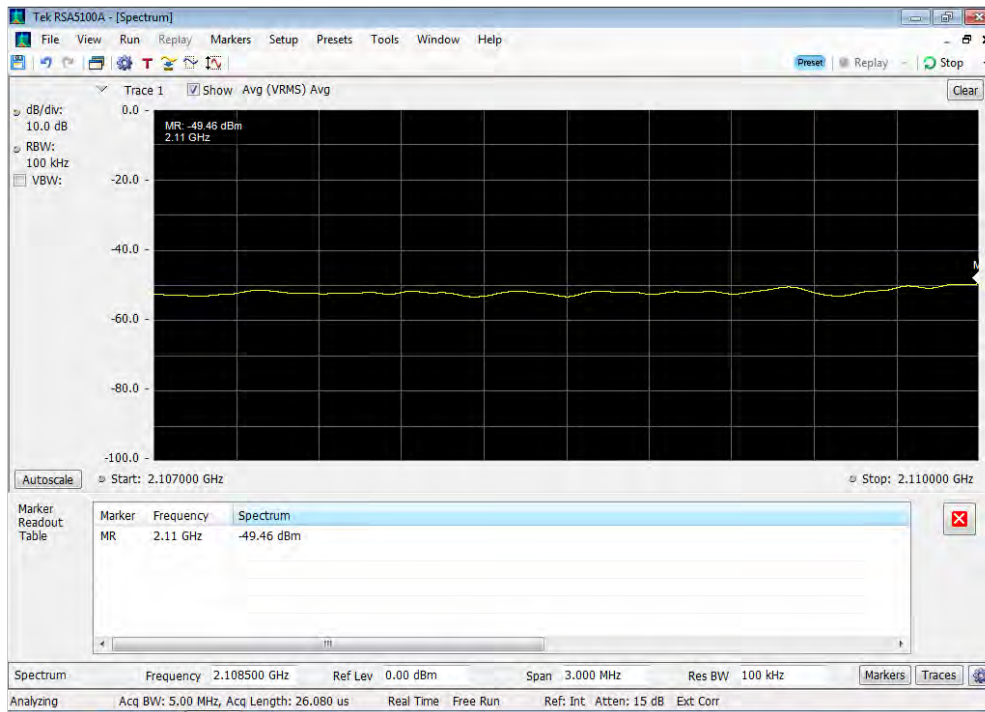

Downlink_GSM_Lower Band Edge_869 - 894 MHz_100 ft cable

Downlink_GSM_Upper Band Edge_1930 - 1995 MHz_100 ft cable

Downlink_GSM_Upper Band Edge_2110 - 2155 MHz_100 ft cable

Downlink_GSM_Upper Band Edge_728 - 746 MHz_100 ft cable

Downlink_GSM_Upper Band Edge_746 - 757 MHz_100 ft cable

Downlink_GSM_Upper Band Edge_869 - 894 MHz_100 ft cable

Downlink_WCDMA_Lower Band Edge_1930 - 1995 MHz_100 ft cable

Downlink_WCDMA_Lower Band Edge_2110 - 2155 MHz_100 ft cable

Downlink_WCDMA_Lower Band Edge_728 - 746 MHz_100 ft cable

Downlink_WCDMA_Lower Band Edge_746 - 757 MHz_100 ft cable

Downlink_WCDMA_Lower Band Edge_869 - 894 MHz_100 ft cable

Downlink_WCDMA_Upper Band Edge_1930 - 1995 MHz_100 ft cable