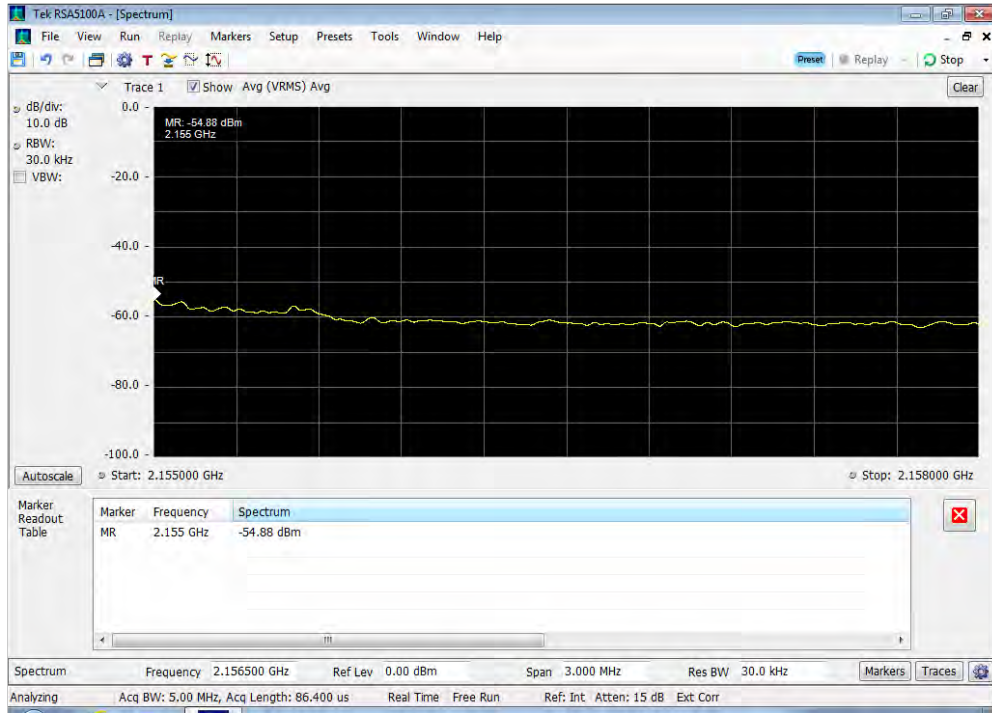

Uplink_WCDMA_Upper Band Edge_776 - 787 MHz_100 ft cable

Uplink_WCDMA_Upper Band Edge_824 - 849 MHz_100 ft cable

Downlink_CDMA_Lower Band Edge_1930 - 1995 MHz_100 ft cable

Downlink_CDMA_Lower Band Edge_2110 - 2155 MHz_100 ft cable

Downlink_CDMA_Lower Band Edge_728 - 746 MHz_100 ft cable

Downlink_CDMA_Lower Band Edge_746 - 757 MHz_100 ft cable

Downlink_CDMA_Lower Band Edge_869 - 894 MHz_100 ft cable

Downlink_CDMA_Upper Band Edge_1930 - 1995 MHz_100 ft cable

Downlink_CDMA_Upper Band Edge_2110 - 2155 MHz_100 ft cable

Downlink_CDMA_Upper Band Edge_728 - 746 MHz_100 ft cable

Downlink_CDMA_Upper Band Edge_746 - 757 MHz_100 ft cable

Downlink_CDMA_Upper Band Edge_869 - 894 MHz_100 ft cable