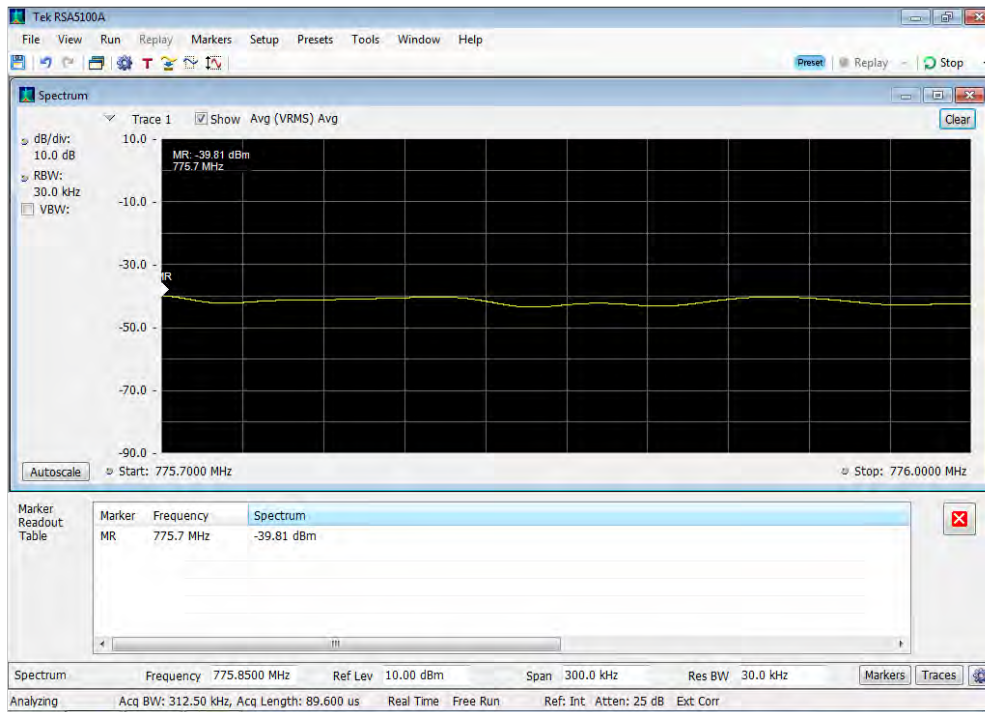

Uplink_CDMA_Lower Band Edge_1710 - 1755 MHz_300 ft cable cable

Uplink_CDMA_Lower Band Edge_1850 - 1915 MHz_300 ft cable cable

Uplink_CDMA_Lower Band Edge_698 - 716 MHz_300 ft cable cable

Uplink_CDMA_Lower Band Edge_776 - 787 MHz_300 ft cable cable