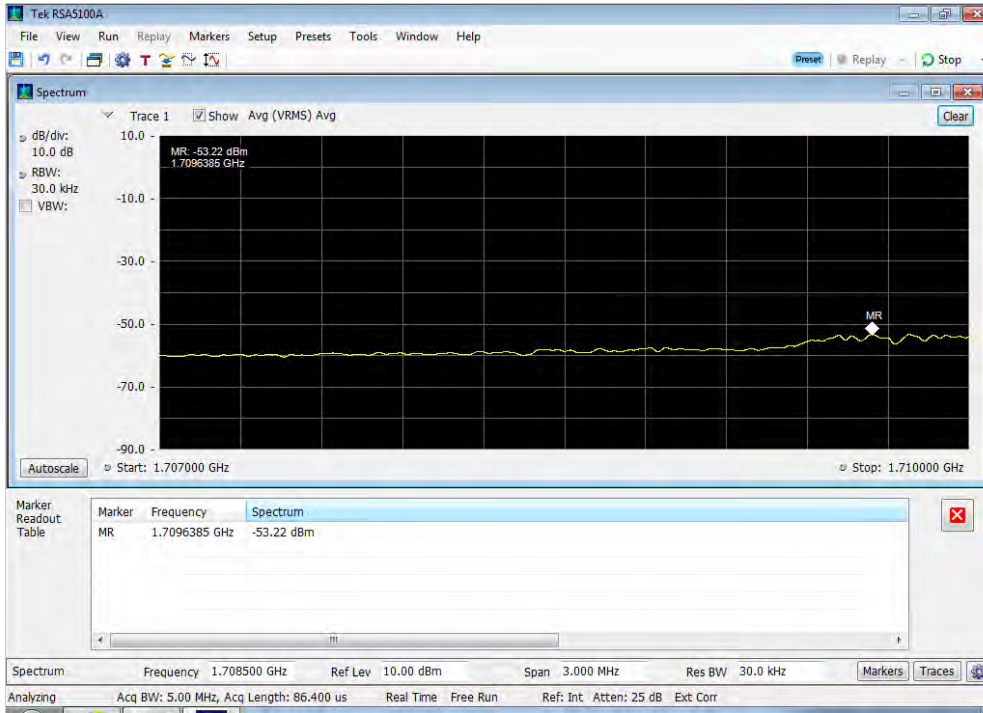

Downlink_WCDMA_Upper Band Edge_2110 - 2155 MHz_100 ft cable

Downlink_WCDMA_Upper Band Edge_728 - 746 MHz_100 ft cable

Downlink_WCDMA_Upper Band Edge_746 - 757 MHz_100 ft cable

Downlink_WCDMA_Upper Band Edge_869 - 894 MHz_100 ft cable

Uplink_CDMA_Lower Band Edge_1710 - 1755 MHz_300 ft cable cable

Uplink_CDMA_Lower Band Edge_1850 - 1915 MHz_300 ft cable cable

Uplink_CDMA_Lower Band Edge_698 - 716 MHz_300 ft cable cable

Uplink_CDMA_Lower Band Edge_776 - 787 MHz_300 ft cable cable