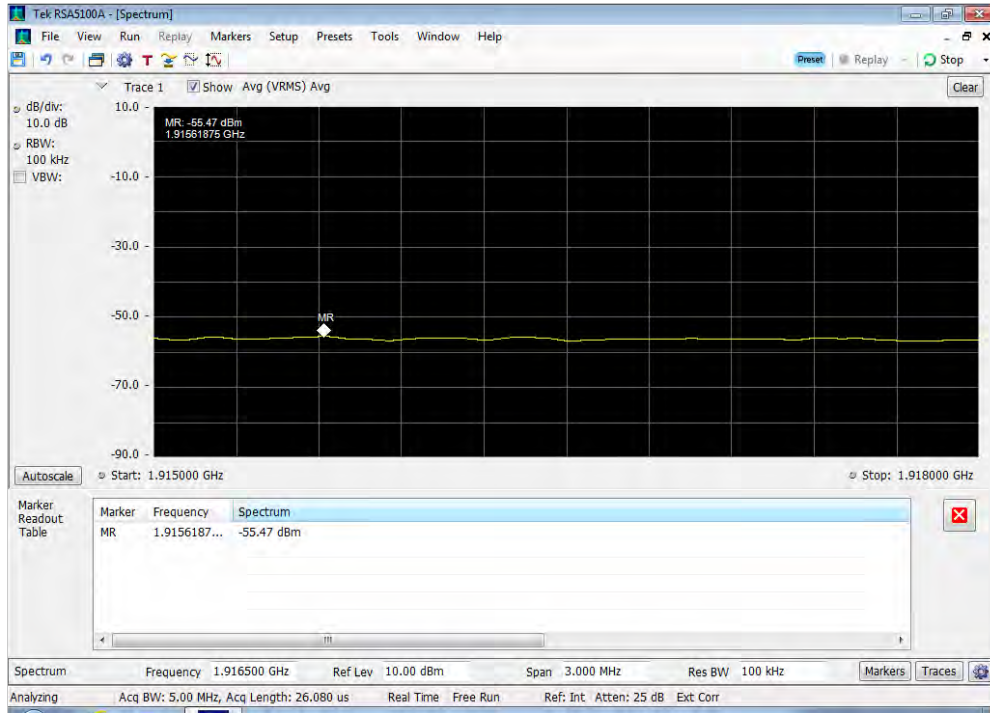

Uplink_WCDMA_Lower Band Edge_1710 - 1755 MHz_100 ft cable

Uplink_WCDMA_Lower Band Edge_1850 - 1915 MHz_100 ft cable

Uplink_WCDMA_Lower Band Edge_698 - 716 MHz_100 ft cable

Uplink_WCDMA_Lower Band Edge_776 - 787 MHz_100 ft cable

Uplink_WCDMA_Lower Band Edge_824 - 849 MHz_100 ft cable

Uplink_WCDMA_Upper Band Edge_1710 - 1755 MHz_100 ft cable

Uplink_WCDMA_Upper Band Edge_1850 - 1915 MHz_100 ft cable

Uplink_WCDMA_Upper Band Edge_698 - 716 MHz_100 ft cable

Uplink_WCDMA_Upper Band Edge_776 - 787 MHz_100 ft cable

Uplink_WCDMA_Upper Band Edge_824 - 849 MHz_100 ft cable

Downlink_CDMA_Lower Band Edge_1930 - 1995 MHz_100 ft cable

Downlink_CDMA_Lower Band Edge_2110 - 2155 MHz_100 ft cable