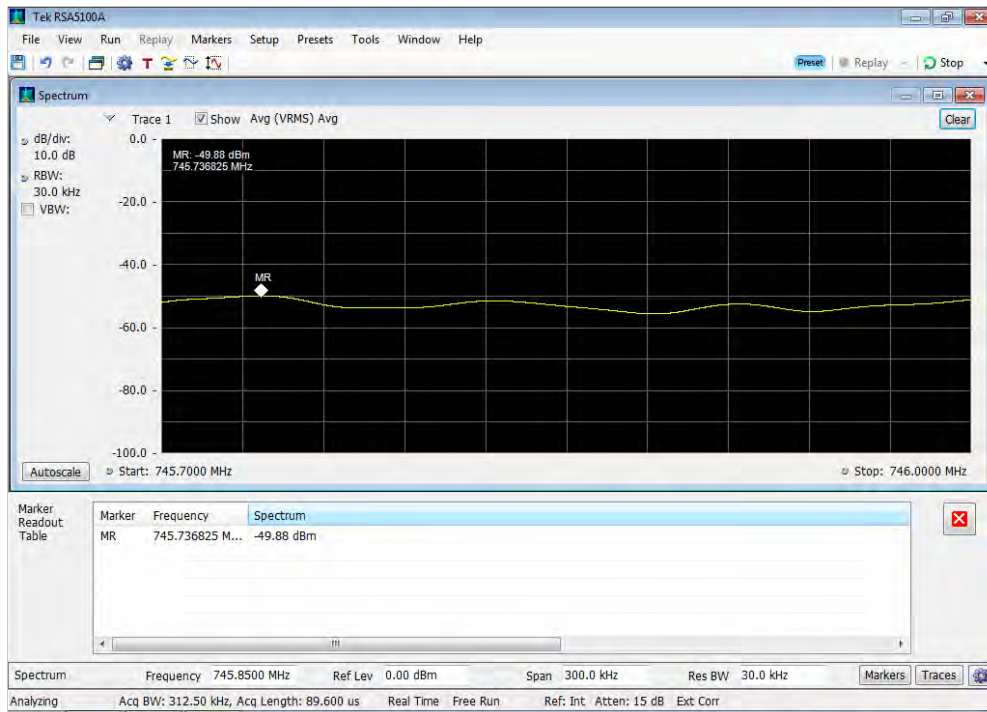

Downlink_GSM_Upper Band Edge_746 - 757 MHz_300 ft cable

Downlink_GSM_Upper Band Edge_869 - 894 MHz_300 ft cable

Downlink_WCDMA_Lower Band Edge_1930 - 1995 MHz_300 ft cable

Downlink_WCDMA_Lower Band Edge_2110 - 2155 MHz_300 ft cable

Downlink_WCDMA_Lower Band Edge_728 - 746 MHz_300 ft cable

Downlink_WCDMA_Lower Band Edge_746 - 757 MHz_300 ft cable

Downlink_WCDMA_Lower Band Edge_869 - 894 MHz_300 ft cable

Downlink_WCDMA_Upper Band Edge_1930 - 1995 MHz_300 ft cable