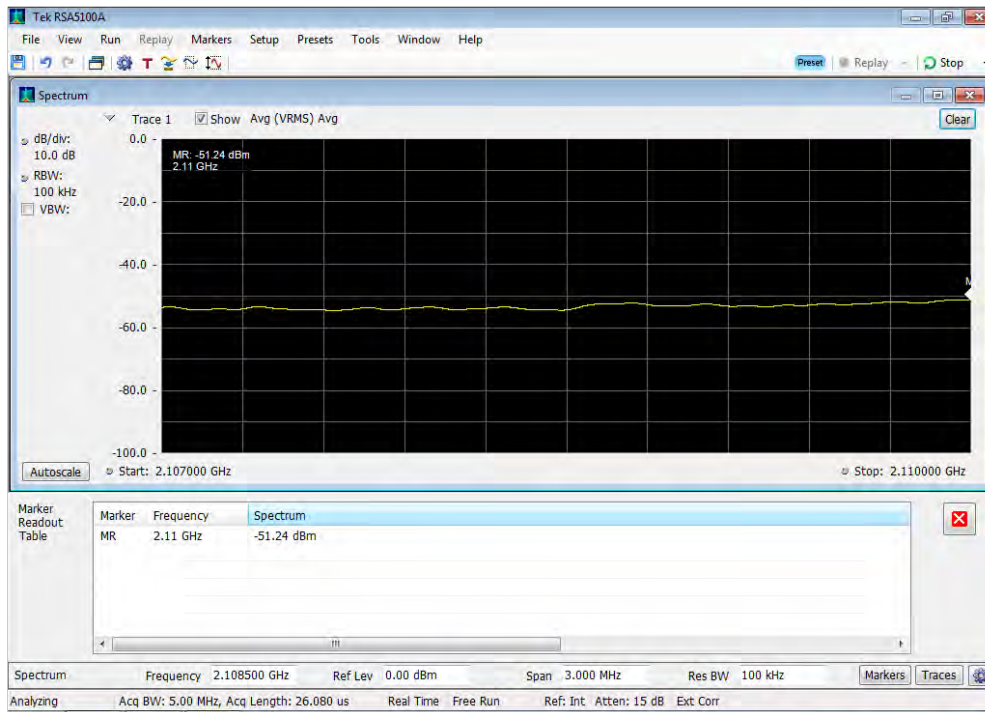

Downlink_GSM_Upper Band Edge_746 - 757 MHz_300 ft cable

Downlink_GSM_Upper Band Edge_869 - 894 MHz_300 ft cable

Downlink_WCDMA_Lower Band Edge_1930 - 1995 MHz_300 ft cable

Downlink_WCDMA_Lower Band Edge_2110 - 2155 MHz_300 ft cable

Downlink_WCDMA_Lower Band Edge_728 - 746 MHz_300 ft cable

Downlink_WCDMA_Lower Band Edge_746 - 757 MHz_300 ft cable

Downlink_WCDMA_Lower Band Edge_869 - 894 MHz_300 ft cable

Downlink_WCDMA_Upper Band Edge_1930 - 1995 MHz_300 ft cable