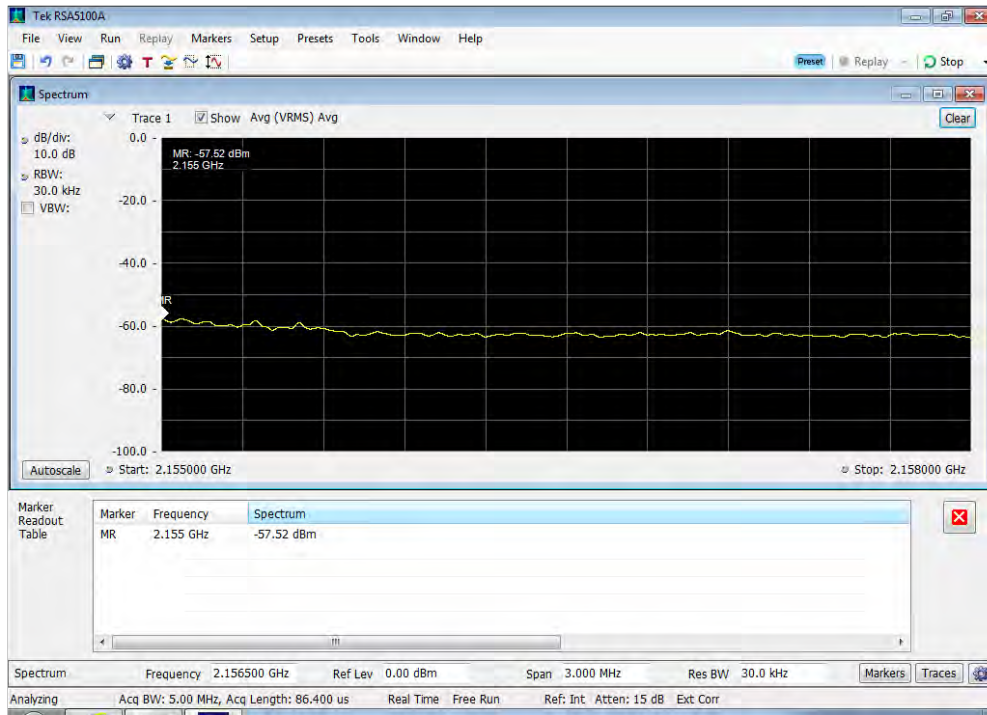

Downlink_CDMA_Upper Band Edge_2110 - 2155 MHz_300 ft cable