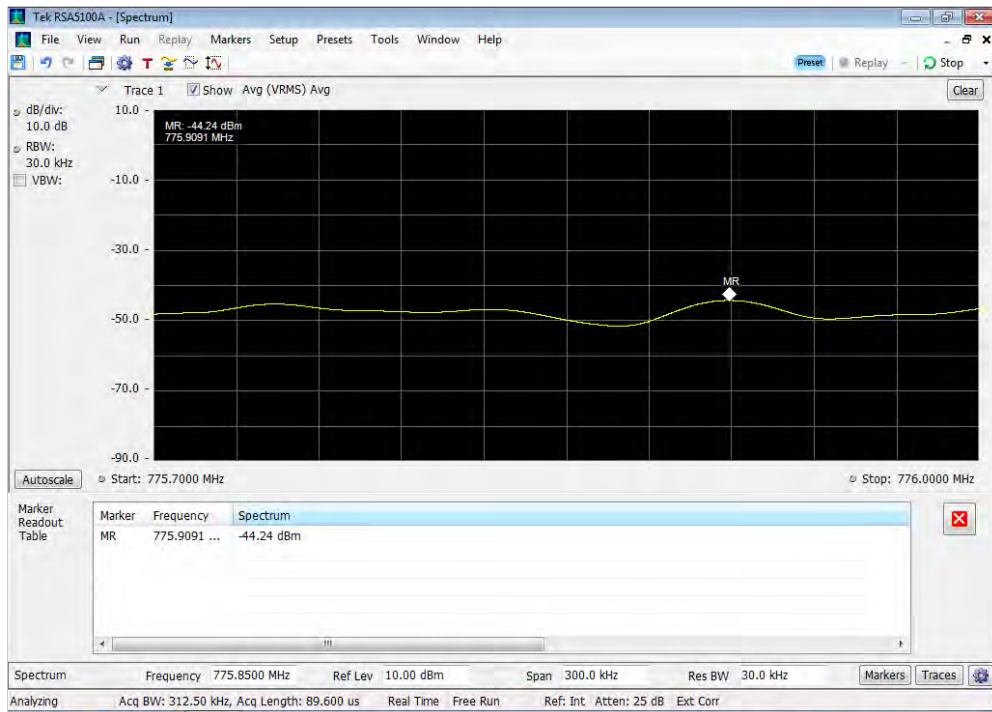

Uplink_WCDMA_Lower Band Edge_1710 - 1755 MHz_100 ft cable

Uplink_WCDMA_Lower Band Edge_1850 - 1915 MHz_100 ft cable

Uplink_WCDMA_Lower Band Edge_698 - 716 MHz_100 ft cable

Uplink_WCDMA_Lower Band Edge_776 - 787 MHz_100 ft cable

Uplink_WCDMA_Lower Band Edge_824 - 849 MHz_100 ft cable

Uplink_WCDMA_Upper Band Edge_1710 - 1755 MHz_100 ft cable

Uplink_WCDMA_Upper Band Edge_1850 - 1915 MHz_100 ft cable

Uplink_WCDMA_Upper Band Edge_698 - 716 MHz_100 ft cable