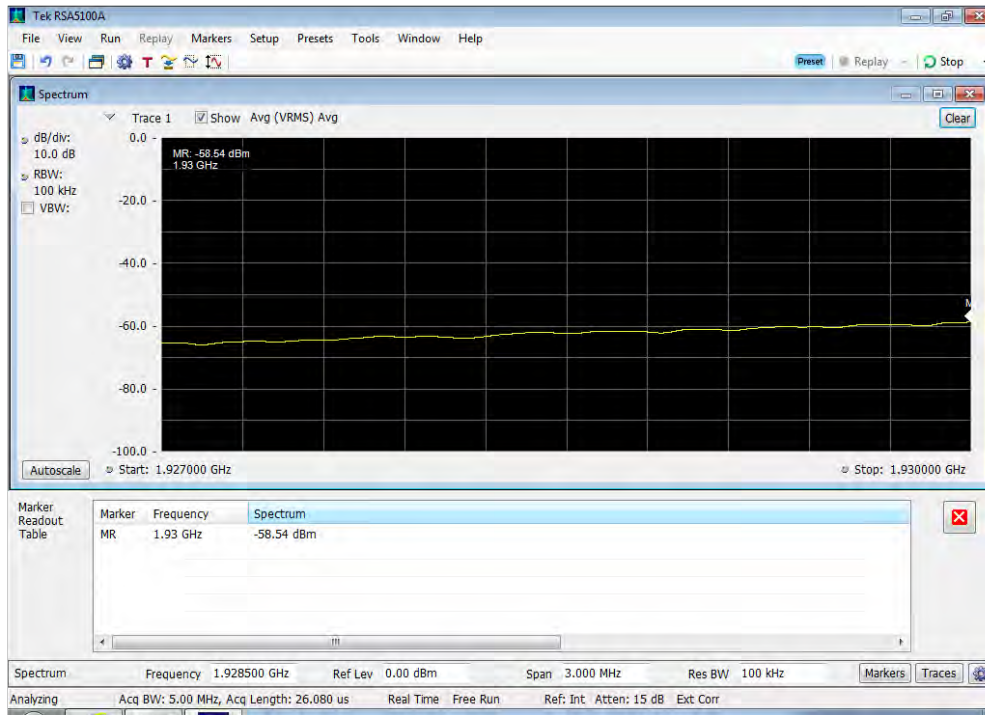

Downlink_GSM_Upper Band Edge_746 - 757 MHz_300 ft cable

Downlink_GSM_Upper Band Edge_869 - 894 MHz_300 ft cable

Downlink_WCDMA_Lower Band Edge_1930 - 1995 MHz_300 ft cable

Downlink_WCDMA_Lower Band Edge_2110 - 2155 MHz_300 ft cable

Downlink_WCDMA_Lower Band Edge_728 - 746 MHz_300 ft cable

Downlink_WCDMA_Lower Band Edge_746 - 757 MHz_300 ft cable

Downlink_WCDMA_Lower Band Edge_869 - 894 MHz_300 ft cable

Downlink_WCDMA_Upper Band Edge_1930 - 1995 MHz_300 ft cable