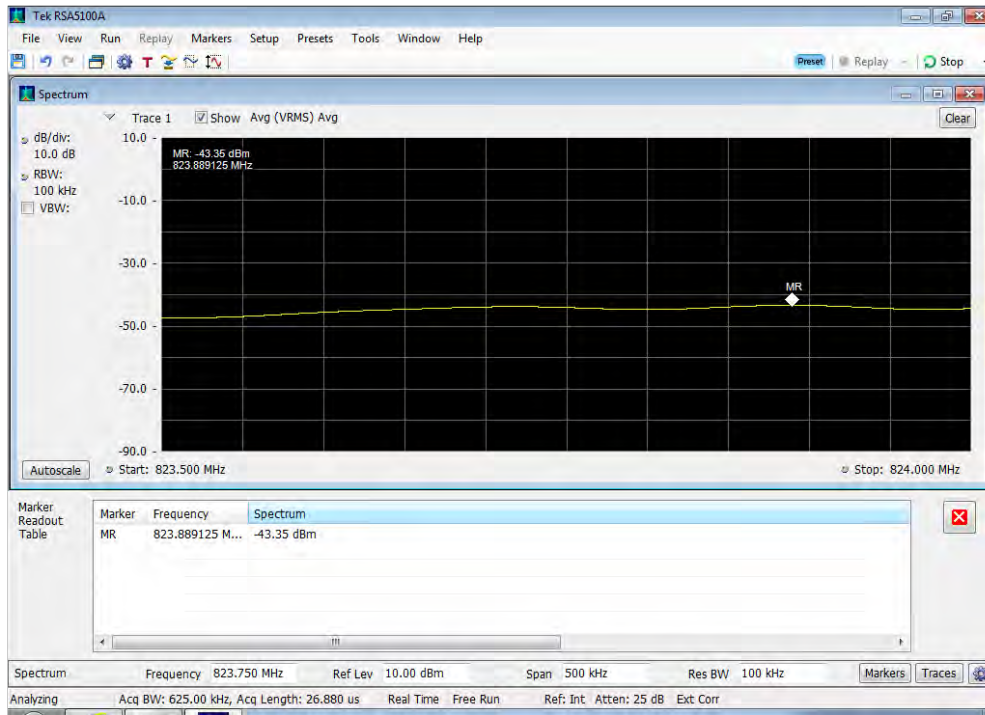

Uplink_WCDMA_Lower Band Edge_1710 - 1755 MHz_300 ft cable cable

Uplink_WCDMA_Lower Band Edge_1850 - 1915 MHz_300 ft cable cable

Uplink_WCDMA_Lower Band Edge_698 - 716 MHz_300 ft cable cable

Uplink_WCDMA_Lower Band Edge_776 - 787 MHz_300 ft cable cable

Uplink_WCDMA_Lower Band Edge_824 - 849 MHz_300 ft cable cable

Uplink_WCDMA_Upper Band Edge_1710 - 1755 MHz_300 ft cable cable

Uplink_WCDMA_Upper Band Edge_1850 - 1915 MHz_300 ft cable cable

Uplink_WCDMA_Upper Band Edge_698 - 716 MHz_300 ft cable cable