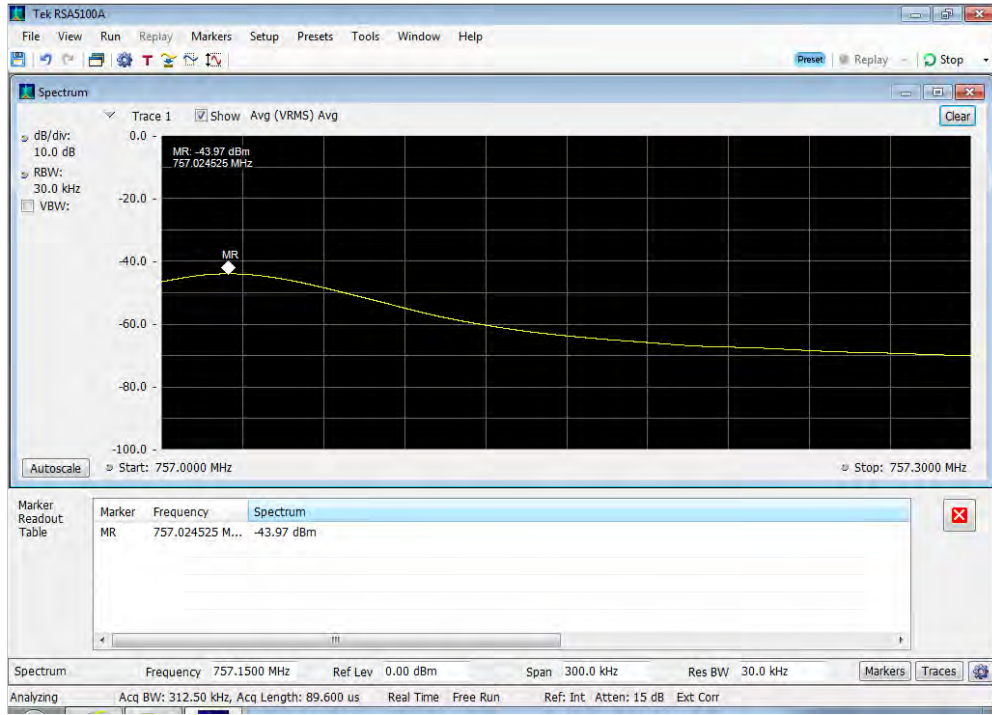

Downlink_GSM_Lower Band Edge_1930 - 1995 MHz_300 ft cable

Downlink_GSM_Lower Band Edge_2110 - 2155 MHz_300 ft cable

Downlink_GSM_Lower Band Edge_728 - 746 MHz_300 ft cable

Downlink_GSM_Lower Band Edge_746 - 757 MHz_300 ft cable

Downlink_GSM_Lower Band Edge_869 - 894 MHz_300 ft cable

Downlink_GSM_Upper Band Edge_1930 - 1995 MHz_300 ft cable

Downlink_GSM_Upper Band Edge_2110 - 2155 MHz_300 ft cable

Downlink_GSM_Upper Band Edge_728 - 746 MHz_300 ft cable

Downlink_GSM_Upper Band Edge_746 - 757 MHz_300 ft cable

Downlink_GSM_Upper Band Edge_869 - 894 MHz_300 ft cable

Downlink_WCDMA_Lower Band Edge_1930 - 1995 MHz_300 ft cable

Downlink_WCDMA_Lower Band Edge_2110 - 2155 MHz_300 ft cable