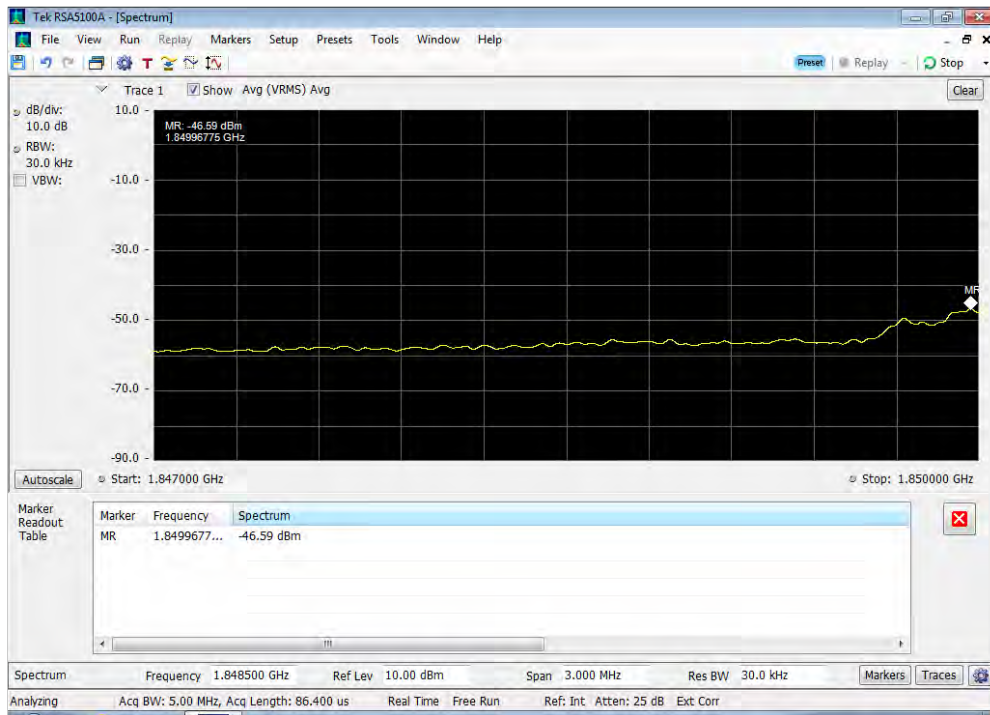

Annex C

Out of Band Emissions

Uplink_CDMA_Lower Band Edge_1710 - 1755 MHz_100 ft cable

Uplink_CDMA_Lower Band Edge_1850 - 1915 MHz_100 ft cable

Uplink_CDMA_Lower Band Edge_698 - 716 MHz_100 ft cable

Uplink_CDMA_Lower Band Edge_776 - 787 MHz_100 ft cable

Uplink_CDMA_Lower Band Edge_824 - 849 MHz_100 ft cable

Uplink_CDMA_Upper Band Edge_1710 - 1755 MHz_100 ft cable

Uplink_CDMA_Upper Band Edge_1850 - 1915 MHz_100 ft cable

Uplink_CDMA_Upper Band Edge_698 - 716 MHz_100 ft cable