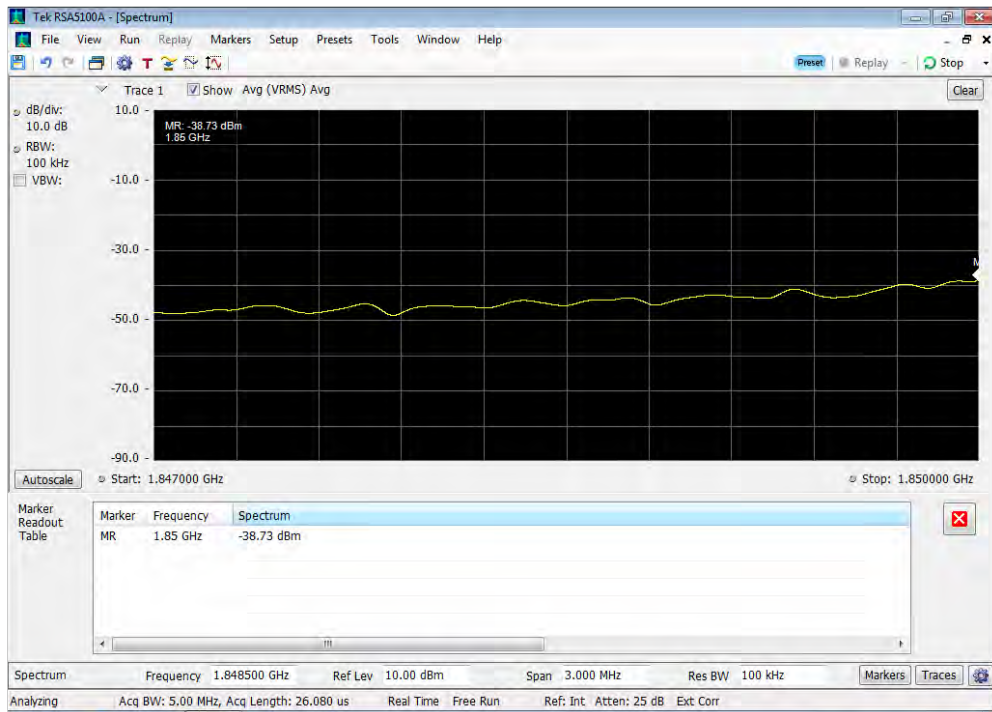

Uplink_GSM_Lower Band Edge_698 - 716 MHz_100 ft cable

Uplink_GSM_Lower Band Edge_776 - 787 MHz_100 ft cable

Uplink_GSM_Lower Band Edge_824 - 849 MHz_100 ft cable

Uplink_GSM_Upper Band Edge_1710 - 1755 MHz_100 ft cable

Uplink_GSM_Upper Band Edge_1850 - 1915 MHz_100 ft cable

Uplink_GSM_Upper Band Edge_698 - 716 MHz_100 ft cable

Uplink_GSM_Upper Band Edge_776 - 787 MHz_100 ft cable

Uplink_GSM_Upper Band Edge_824 - 849 MHz_100 ft cable

Uplink_WCDMA_Lower Band Edge_1710 - 1755 MHz_100 ft cable

Uplink_WCDMA_Lower Band Edge_1850 - 1915 MHz_100 ft cable

Uplink_WCDMA_Lower Band Edge_698 - 716 MHz_100 ft cable

Uplink_WCDMA_Lower Band Edge_776 - 787 MHz_100 ft cable