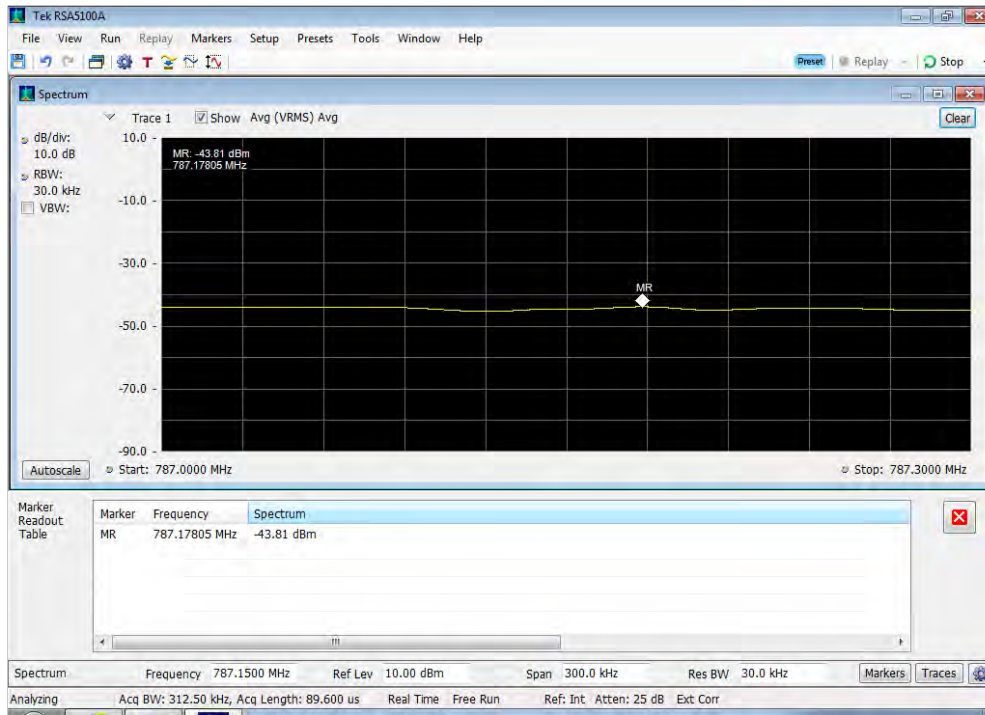

Uplink_CDMA_Upper Band Edge_776 - 787 MHz_300 ft cable cable