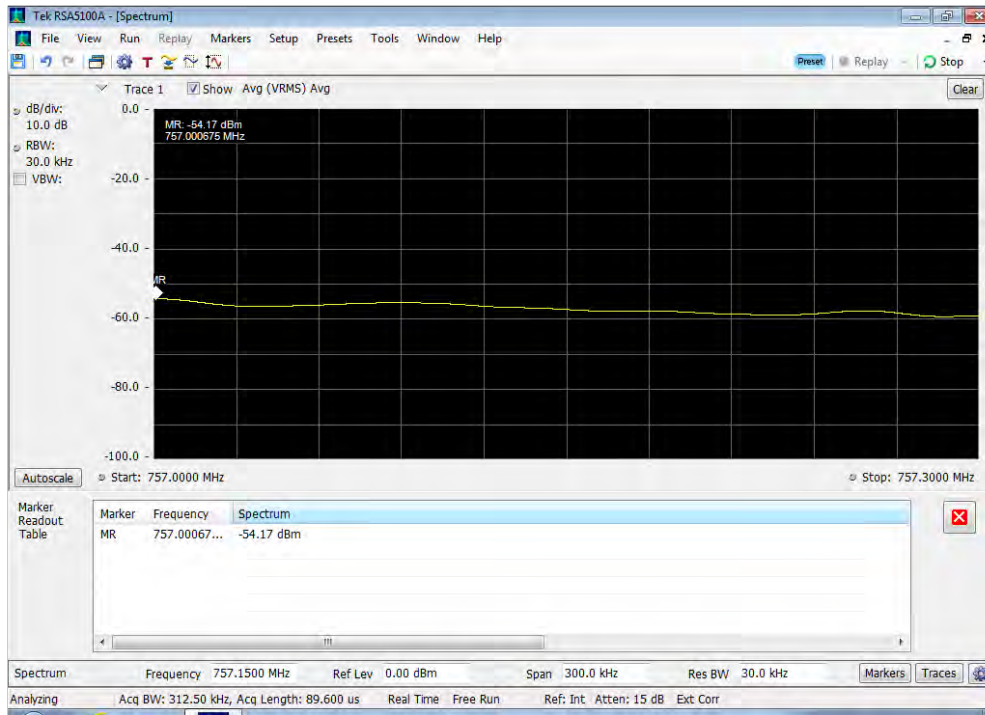

Downlink_CDMA_Upper Band Edge_2110 - 2155 MHz_100 ft cable

Downlink_CDMA_Upper Band Edge_728 - 746 MHz_100 ft cable

Downlink_CDMA_Upper Band Edge_746 - 757 MHz_100 ft cable

Downlink_CDMA_Upper Band Edge_869 - 894 MHz_100 ft cable

Downlink_GSM_Lower Band Edge_1930 - 1995 MHz_100 ft cable

Downlink_GSM_Lower Band Edge_2110 - 2155 MHz_100 ft cable

Downlink_GSM_Lower Band Edge_728 - 746 MHz_100 ft cable

Downlink_GSM_Lower Band Edge_746 - 757 MHz_100 ft cable