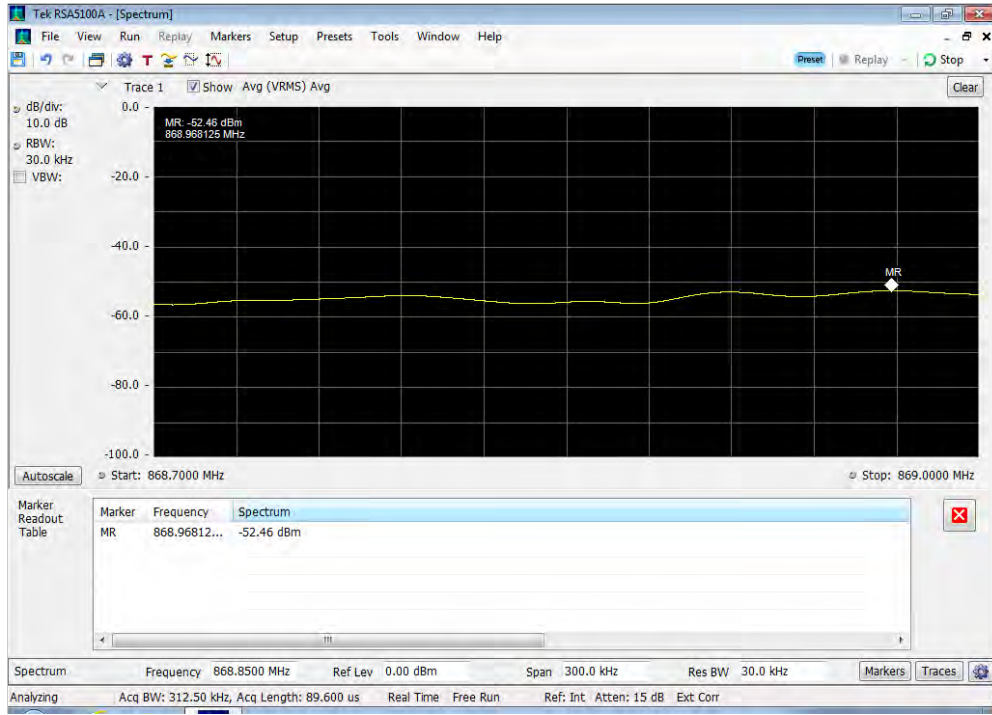

Uplink_WCDMA_Upper Band Edge_776 - 787 MHz_100 ft cable

Uplink_WCDMA_Upper Band Edge_824 - 849 MHz_100 ft cable

Downlink_CDMA_Lower Band Edge_1930 - 1995 MHz_100 ft cable

Downlink_CDMA_Lower Band Edge_2110 - 2155 MHz_100 ft cable

Downlink_CDMA_Lower Band Edge_728 - 746 MHz_100 ft cable

Downlink_CDMA_Lower Band Edge_746 - 757 MHz_100 ft cable

Downlink_CDMA_Lower Band Edge_869 - 894 MHz_100 ft cable

Downlink_CDMA_Upper Band Edge_1930 - 1995 MHz_100 ft cable

Downlink_CDMA_Upper Band Edge_2110 - 2155 MHz_100 ft cable

Downlink_CDMA_Upper Band Edge_728 - 746 MHz_100 ft cable

Downlink_CDMA_Upper Band Edge_746 - 757 MHz_100 ft cable

Downlink_CDMA_Upper Band Edge_869 - 894 MHz_100 ft cable