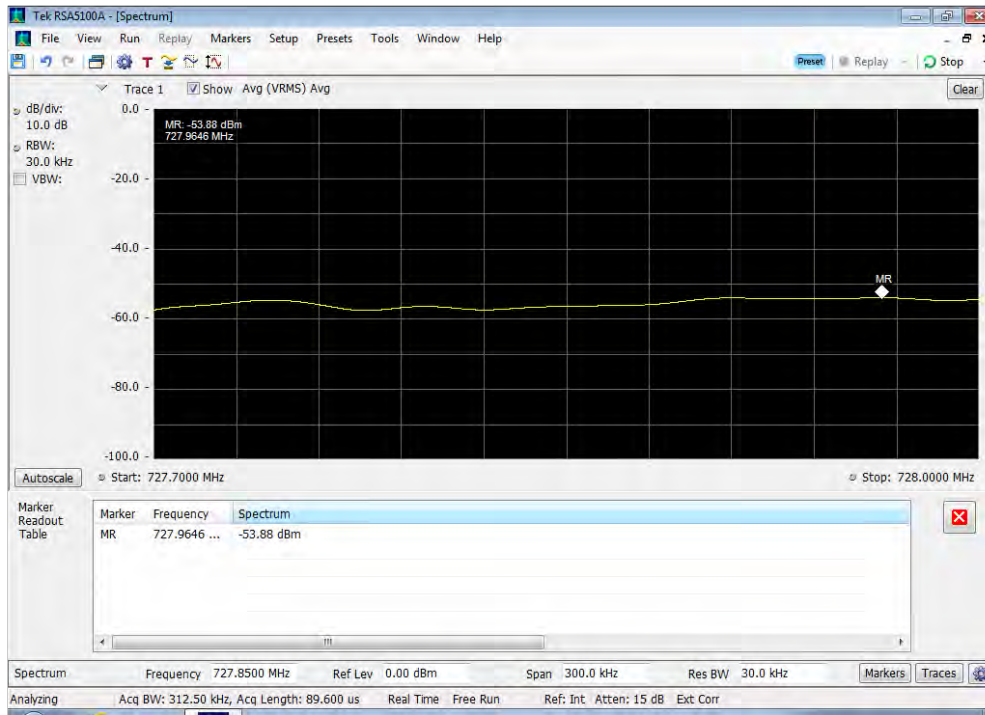

Downlink_GSM_Upper Band Edge_746 - 757 MHz_100 ft cable

Downlink_GSM_Upper Band Edge_869 - 894 MHz_100 ft cable

Downlink_WCDMA_Lower Band Edge_1930 - 1995 MHz_100 ft cable

Downlink_WCDMA_Lower Band Edge_2110 - 2155 MHz_100 ft cable

Downlink_WCDMA_Lower Band Edge_728 - 746 MHz_100 ft cable

Downlink_WCDMA_Lower Band Edge_746 - 757 MHz_100 ft cable

Downlink_WCDMA_Lower Band Edge_869 - 894 MHz_100 ft cable

Downlink_WCDMA_Upper Band Edge_1930 - 1995 MHz_100 ft cable