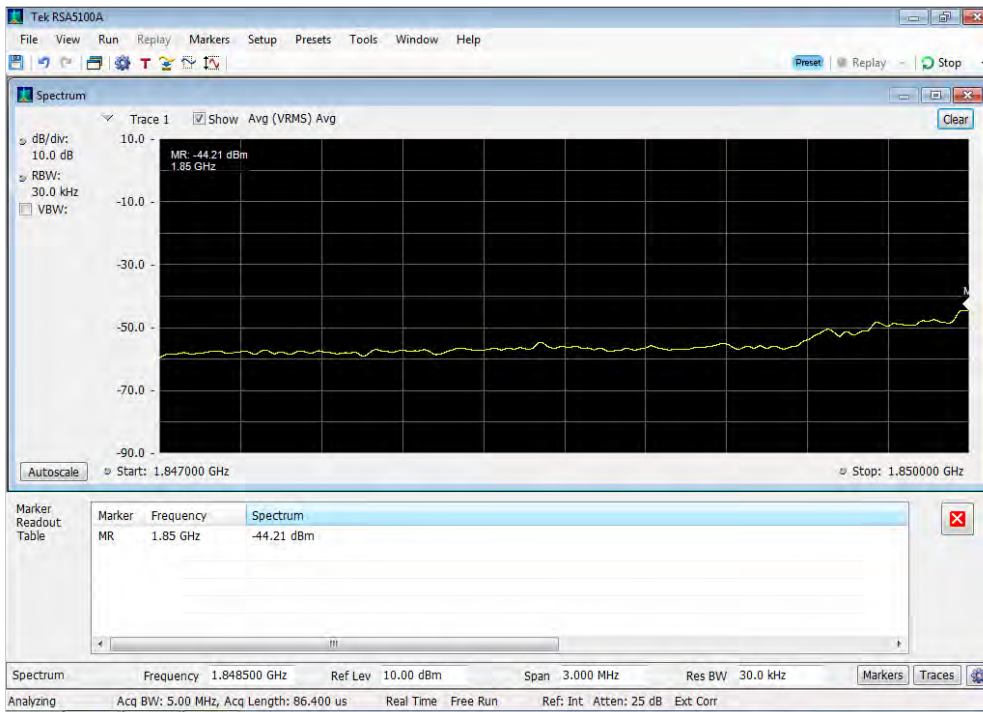

Downlink_WCDMA_Lower Band Edge_728 - 746 MHz_100 ft cable

Downlink_WCDMA_Lower Band Edge_746 - 757 MHz_100 ft cable

Downlink_WCDMA_Lower Band Edge_869 - 894 MHz_100 ft cable

Downlink_WCDMA_Upper Band Edge_1930 - 1995 MHz_100 ft cable

Downlink_WCDMA_Upper Band Edge_2110 - 2155 MHz_100 ft cable

Downlink_WCDMA_Upper Band Edge_728 - 746 MHz_100 ft cable

Downlink_WCDMA_Upper Band Edge_746 - 757 MHz_100 ft cable

Downlink_WCDMA_Upper Band Edge_869 - 894 MHz_100 ft cable

Uplink_CDMA_Lower Band Edge_1710 - 1755 MHz_300 ft cable cable

Uplink_CDMA_Lower Band Edge_1850 - 1915 MHz_300 ft cable cable

Uplink_CDMA_Lower Band Edge_698 - 716 MHz_300 ft cable cable

Uplink_CDMA_Lower Band Edge_776 - 787 MHz_300 ft cable cable