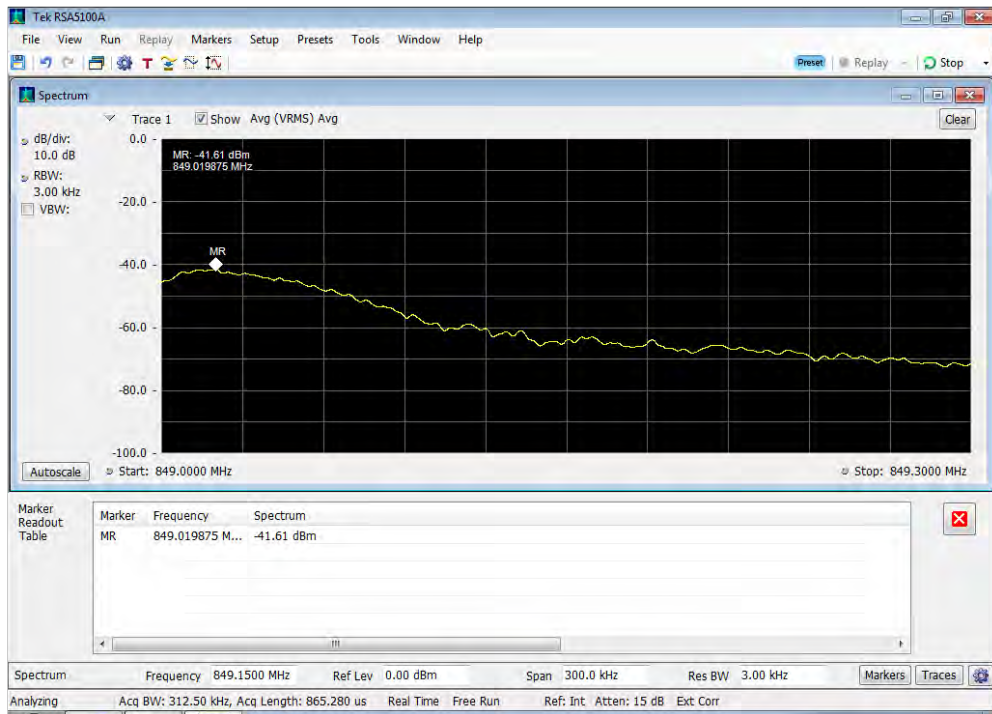

Uplink_GSM_Lower Band Edge_698 - 716 MHz_300 ft cable cable

Uplink_GSM_Lower Band Edge_776 - 787 MHz_300 ft cable cable

Uplink_GSM_Lower Band Edge_824 - 849 MHz_300 ft cable cable

Uplink_GSM_Upper Band Edge_1710 - 1755 MHz_300 ft cable cable

Uplink_GSM_Upper Band Edge_1850 - 1915 MHz_300 ft cable cable

Uplink_GSM_Upper Band Edge_698 - 716 MHz_300 ft cable cable

Uplink_GSM_Upper Band Edge_776 - 787 MHz_300 ft cable cable

Uplink_GSM_Upper Band Edge_824 - 849 MHz_300 ft cable cable

Uplink_WCDMA_Lower Band Edge_1710 - 1755 MHz_300 ft cable cable

Uplink_WCDMA_Lower Band Edge_1850 - 1915 MHz_300 ft cable cable

Uplink_WCDMA_Lower Band Edge_698 - 716 MHz_300 ft cable cable

Uplink_WCDMA_Lower Band Edge_776 - 787 MHz_300 ft cable cable