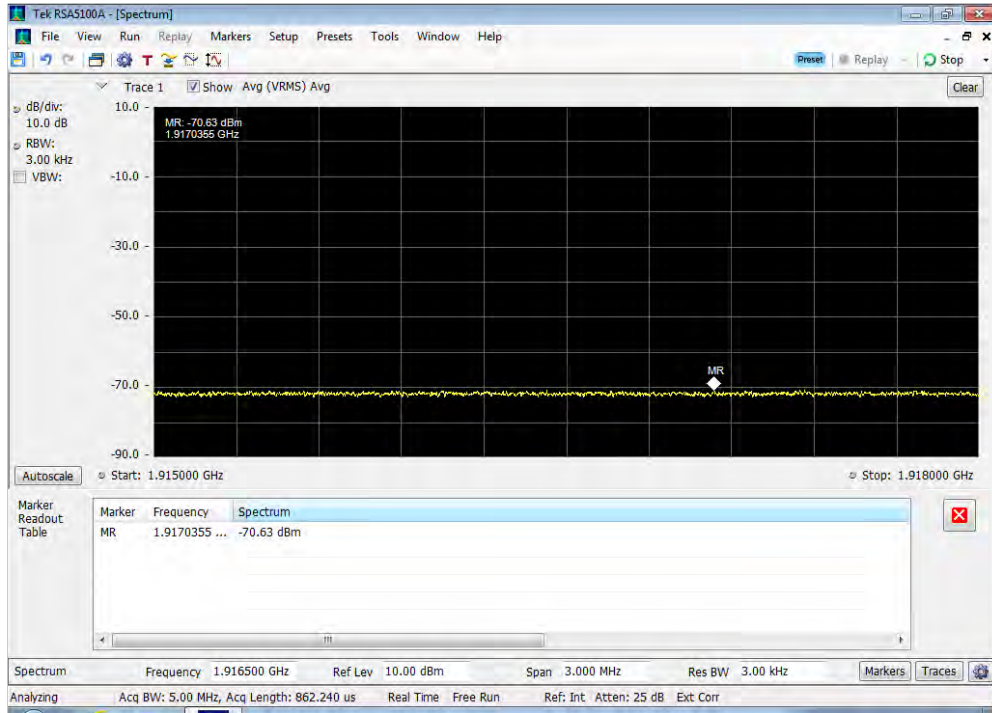

Uplink_GSM_Lower Band Edge_698 - 716 MHz_100 ft cable

Uplink_GSM_Lower Band Edge_776 - 787 MHz_100 ft cable

Uplink_GSM_Lower Band Edge_824 - 849 MHz_100 ft cable

Uplink_GSM_Upper Band Edge_1710 - 1755 MHz_100 ft cable

Uplink_GSM_Upper Band Edge_1850 - 1915 MHz_100 ft cable

Uplink_GSM_Upper Band Edge_698 - 716 MHz_100 ft cable

Uplink_GSM_Upper Band Edge_776 - 787 MHz_100 ft cable

Uplink_GSM_Upper Band Edge_824 - 849 MHz_100 ft cable