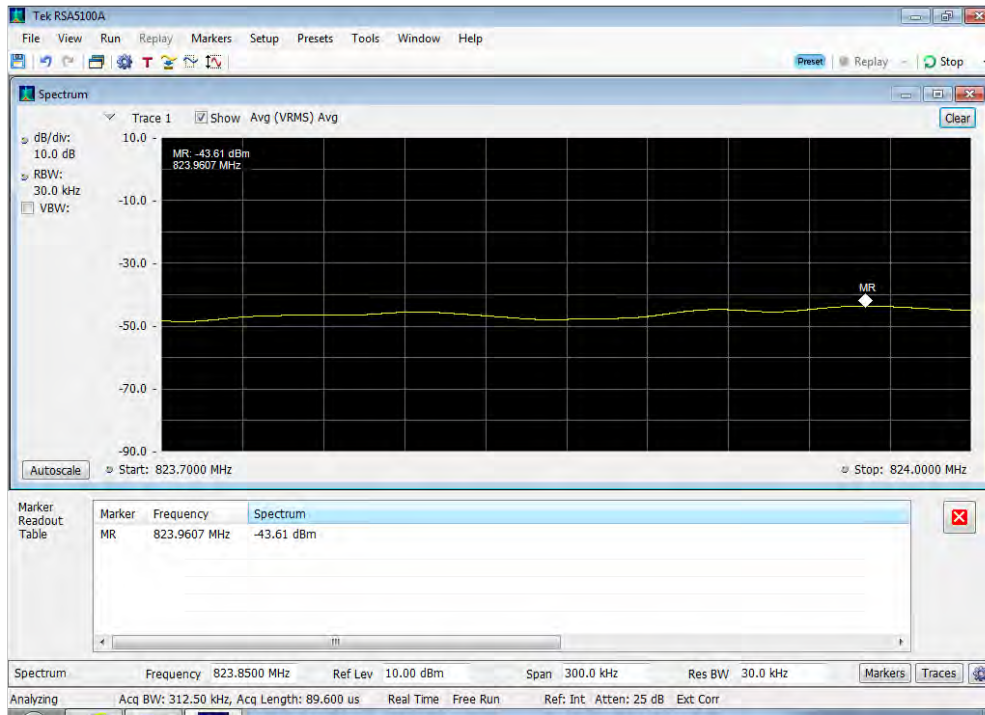

Uplink_CDMA_Lower Band Edge_824 - 849 MHz_300 ft cable cable