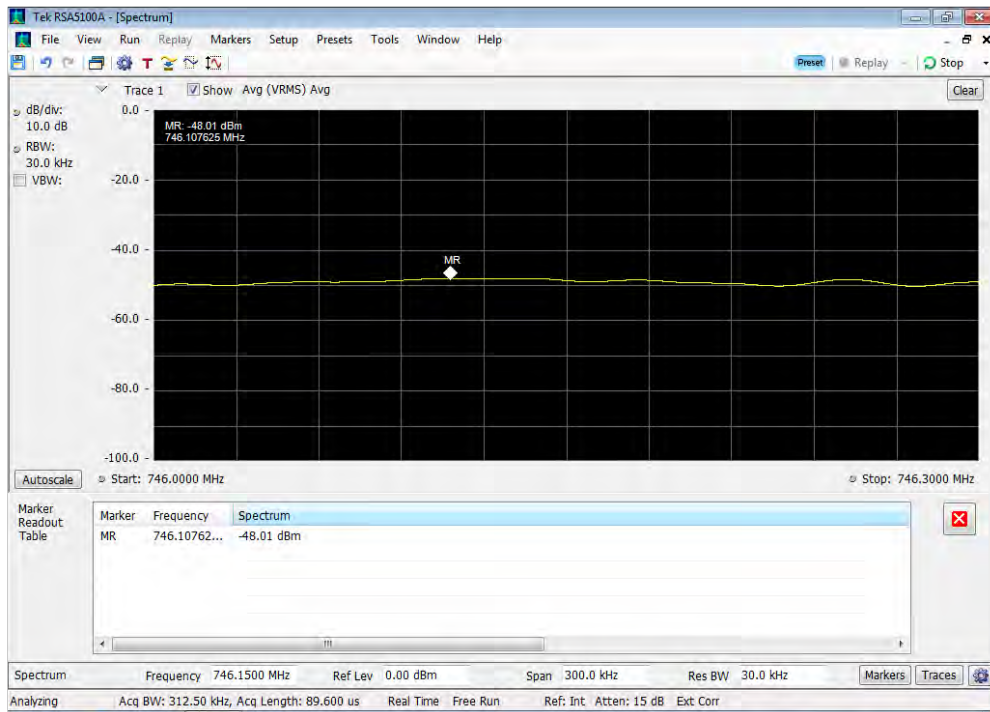

Downlink_WCDMA_Lower Band Edge_728 - 746 MHz_100 ft cable

Downlink_WCDMA_Lower Band Edge_746 - 757 MHz_100 ft cable

Downlink_WCDMA_Lower Band Edge_869 - 894 MHz_100 ft cable

Downlink_WCDMA_Upper Band Edge_1930 - 1995 MHz_100 ft cable

Downlink_WCDMA_Upper Band Edge_2110 - 2155 MHz_100 ft cable

Downlink_WCDMA_Upper Band Edge_728 - 746 MHz_100 ft cable

Downlink_WCDMA_Upper Band Edge_746 - 757 MHz_100 ft cable

Downlink_WCDMA_Upper Band Edge_869 - 894 MHz_100 ft cable