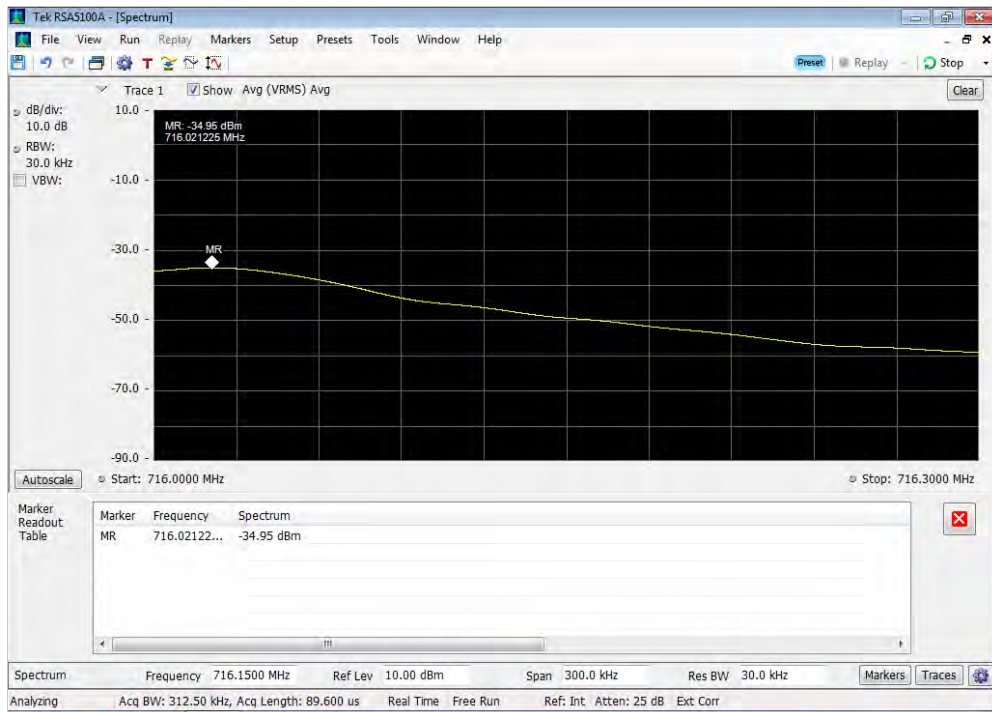

Uplink_GSM_Lower Band Edge_698 - 716 MHz_100 ft cable

Uplink_GSM_Lower Band Edge_776 - 787 MHz_100 ft cable

Uplink_GSM_Lower Band Edge_824 - 849 MHz_100 ft cable

Uplink_GSM_Upper Band Edge_1710 - 1755 MHz_100 ft cable

Uplink_GSM_Upper Band Edge_1850 - 1915 MHz_100 ft cable

Uplink_GSM_Upper Band Edge_698 - 716 MHz_100 ft cable

Uplink_GSM_Upper Band Edge_776 - 787 MHz_100 ft cable

Uplink_GSM_Upper Band Edge_824 - 849 MHz_100 ft cable