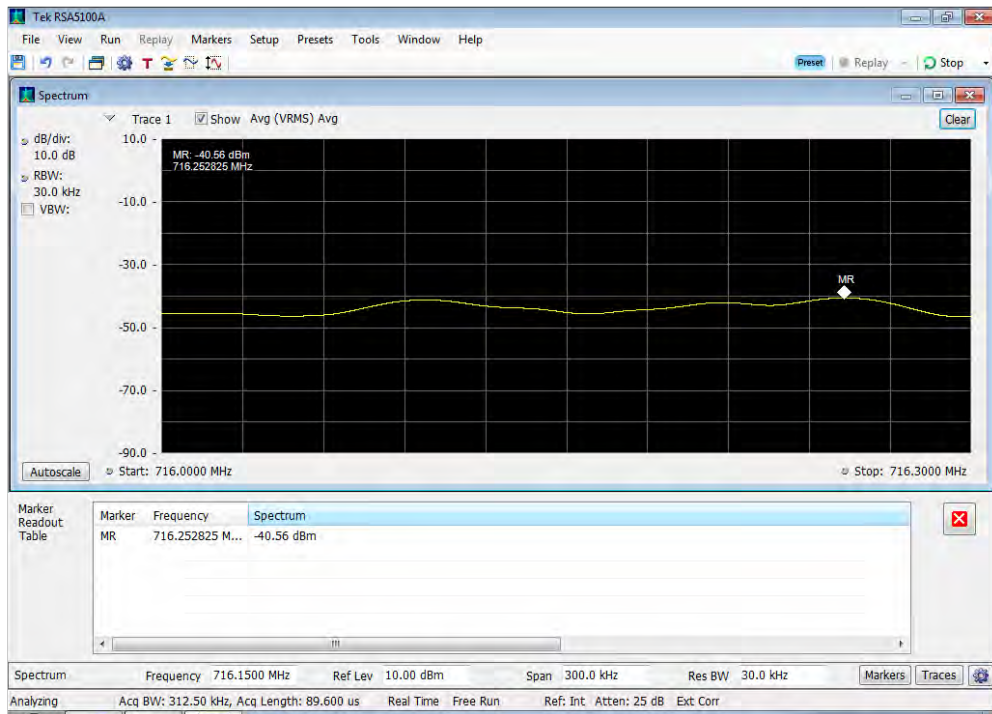

Uplink_WCDMA_Lower Band Edge_1710 - 1755 MHz_300 ft cable cable

Uplink_WCDMA_Lower Band Edge_1850 - 1915 MHz_300 ft cable cable

Uplink_WCDMA_Lower Band Edge_698 - 716 MHz_300 ft cable cable

Uplink_WCDMA_Lower Band Edge_776 - 787 MHz_300 ft cable cable

Uplink_WCDMA_Lower Band Edge_824 - 849 MHz_300 ft cable cable

Uplink_WCDMA_Upper Band Edge_1710 - 1755 MHz_300 ft cable cable

Uplink_WCDMA_Upper Band Edge_1850 - 1915 MHz_300 ft cable cable

Uplink_WCDMA_Upper Band Edge_698 - 716 MHz_300 ft cable cable

Uplink_WCDMA_Upper Band Edge_776 - 787 MHz_300 ft cable cable

Uplink_WCDMA_Upper Band Edge_824 - 849 MHz_300 ft cable cable

Downlink_CDMA_Lower Band Edge_1930 - 1995 MHz_300 ft cable

Downlink_CDMA_Lower Band Edge_2110 - 2155 MHz_300 ft cable