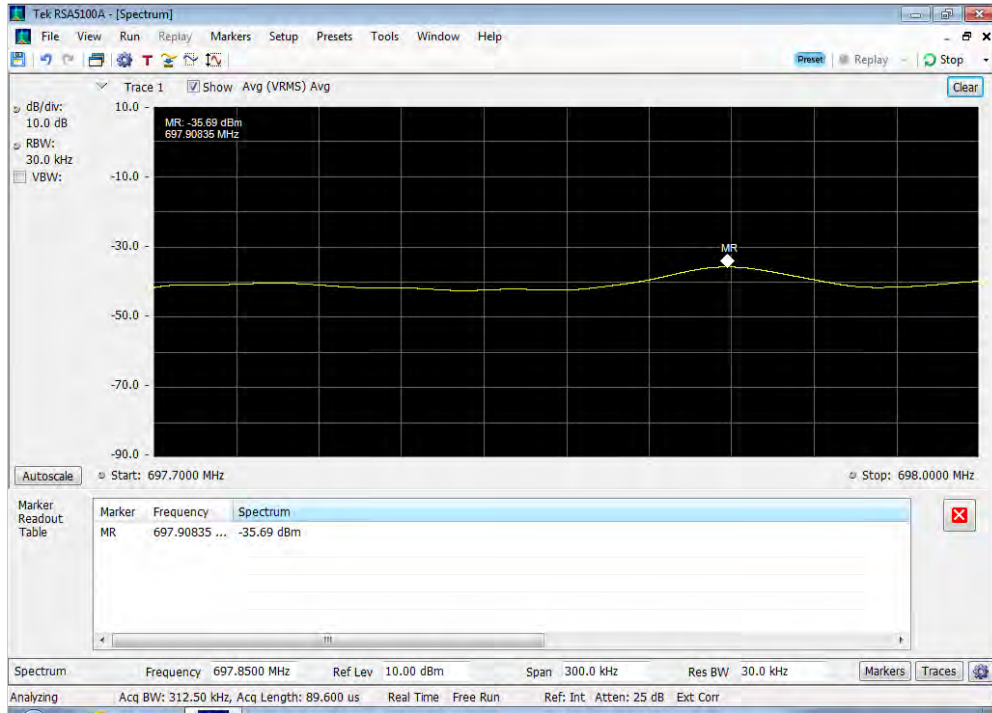

Uplink_WCDMA_Lower Band Edge_1710 - 1755 MHz_100 ft cable

Uplink_WCDMA_Lower Band Edge_1850 - 1915 MHz_100 ft cable

Uplink_WCDMA_Lower Band Edge_698 - 716 MHz_100 ft cable

Uplink_WCDMA_Lower Band Edge_776 - 787 MHz_100 ft cable

Uplink_WCDMA_Lower Band Edge_824 - 849 MHz_100 ft cable

Uplink_WCDMA_Upper Band Edge_1710 - 1755 MHz_100 ft cable

Uplink_WCDMA_Upper Band Edge_1850 - 1915 MHz_100 ft cable

Uplink_WCDMA_Upper Band Edge_698 - 716 MHz_100 ft cable