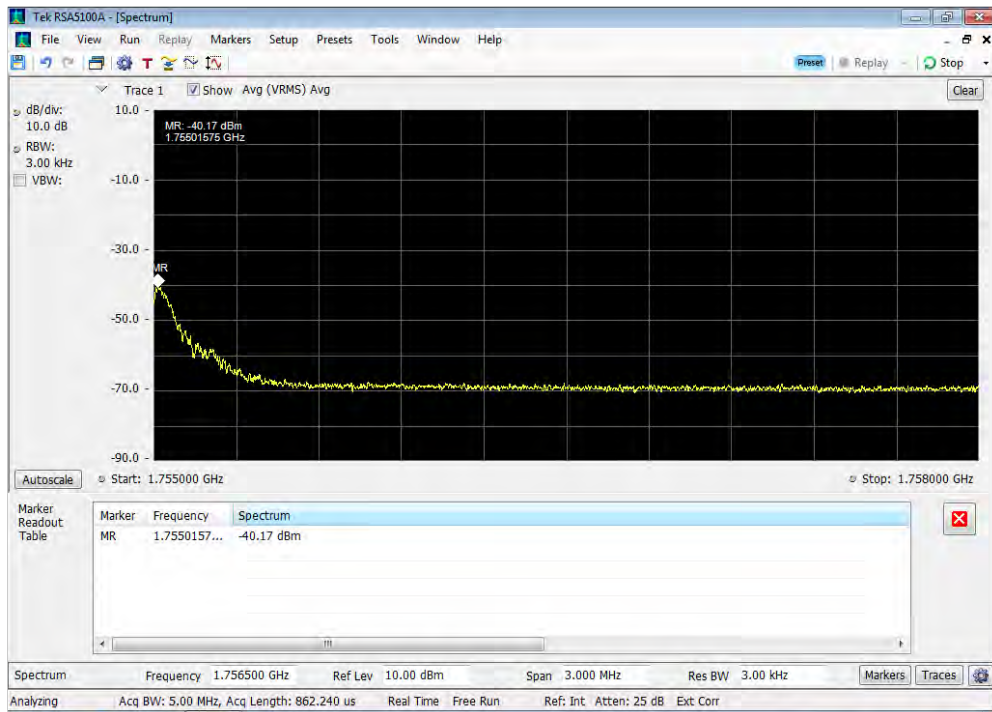

Uplink_GSM_Lower Band Edge_698 - 716 MHz_100 ft cable

Uplink_GSM_Lower Band Edge_776 - 787 MHz_100 ft cable

Uplink_GSM_Lower Band Edge_824 - 849 MHz_100 ft cable

Uplink_GSM_Upper Band Edge_1710 - 1755 MHz_100 ft cable

Uplink_GSM_Upper Band Edge_1850 - 1915 MHz_100 ft cable

Uplink_GSM_Upper Band Edge_698 - 716 MHz_100 ft cable

Uplink_GSM_Upper Band Edge_776 - 787 MHz_100 ft cable

Uplink_GSM_Upper Band Edge_824 - 849 MHz_100 ft cable