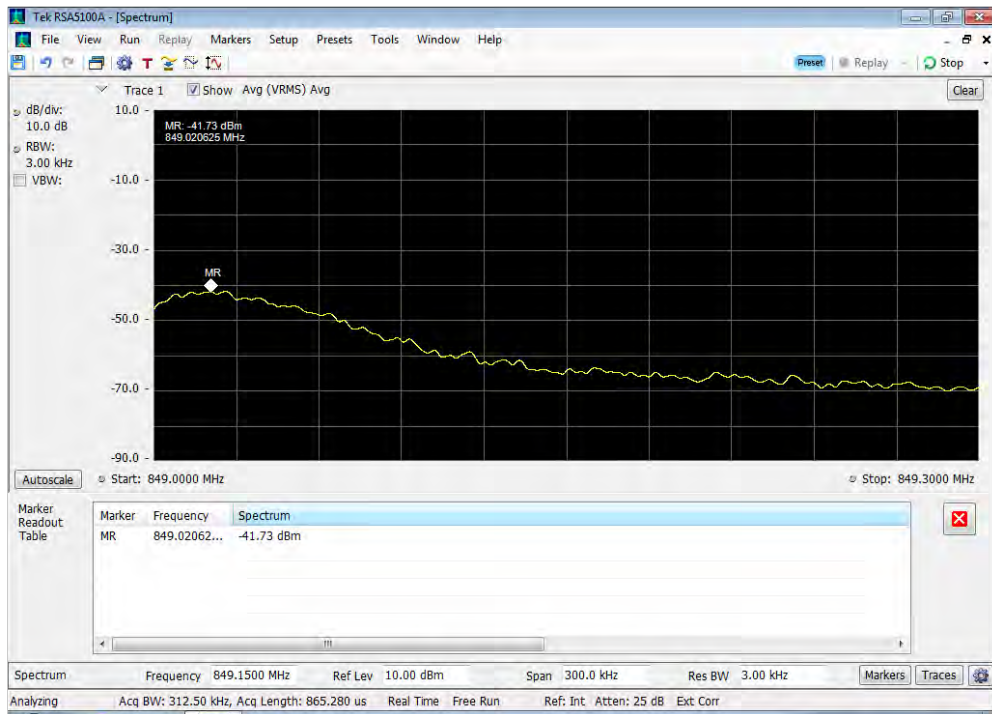

Uplink_GSM_Lower Band Edge_698 - 716 MHz_100 ft cable

Uplink_GSM_Lower Band Edge_776 - 787 MHz_100 ft cable

Uplink_GSM_Lower Band Edge_824 - 849 MHz_100 ft cable

Uplink_GSM_Upper Band Edge_1710 - 1755 MHz_100 ft cable

Uplink_GSM_Upper Band Edge_1850 - 1915 MHz_100 ft cable

Uplink_GSM_Upper Band Edge_698 - 716 MHz_100 ft cable

Uplink_GSM_Upper Band Edge_776 - 787 MHz_100 ft cable

Uplink_GSM_Upper Band Edge_824 - 849 MHz_100 ft cable

Uplink_WCDMA_Lower Band Edge_1710 - 1755 MHz_100 ft cable

Uplink_WCDMA_Lower Band Edge_1850 - 1915 MHz_100 ft cable

Uplink_WCDMA_Lower Band Edge_698 - 716 MHz_100 ft cable

Uplink_WCDMA_Lower Band Edge_776 - 787 MHz_100 ft cable