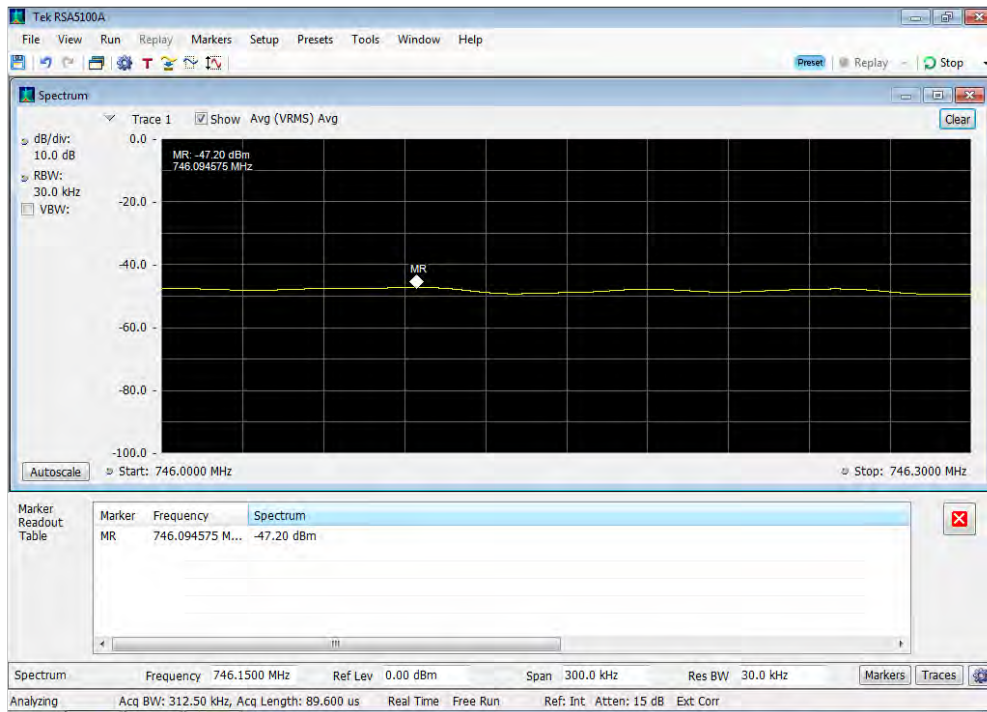

Downlink_CDMA_Upper Band Edge_728 - 746 MHz_300 ft cable