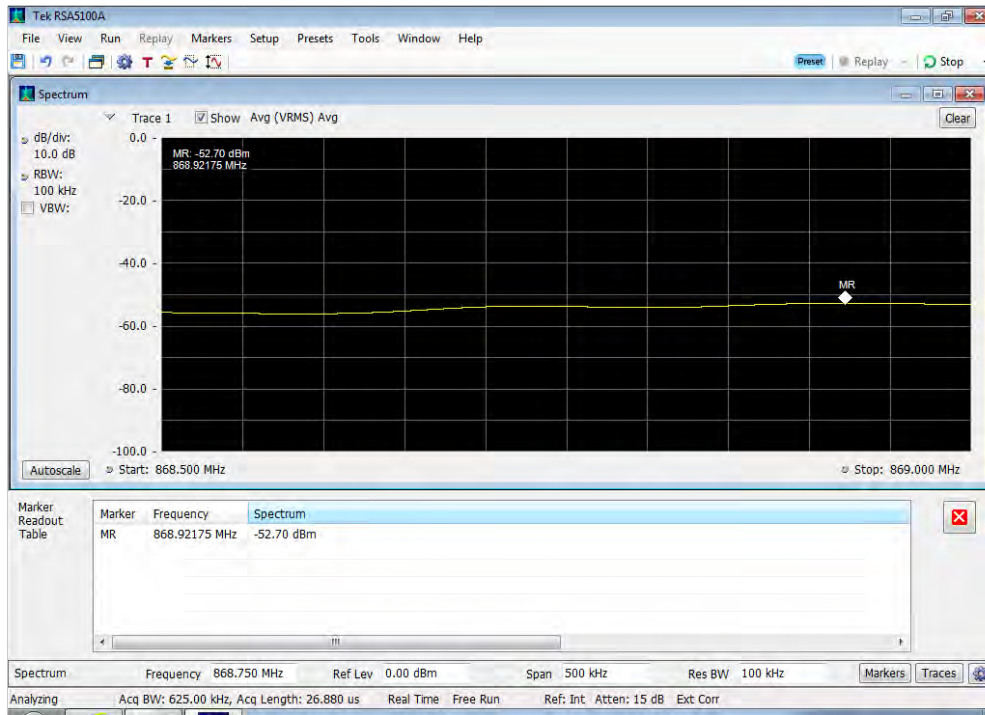

Downlink_WCDMA_Lower Band Edge_728 - 746 MHz_300 ft cable

Downlink_WCDMA_Lower Band Edge_746 - 757 MHz_300 ft cable

Downlink_WCDMA_Lower Band Edge_869 - 894 MHz_300 ft cable

Downlink_WCDMA_Upper Band Edge_1930 - 1995 MHz_300 ft cable