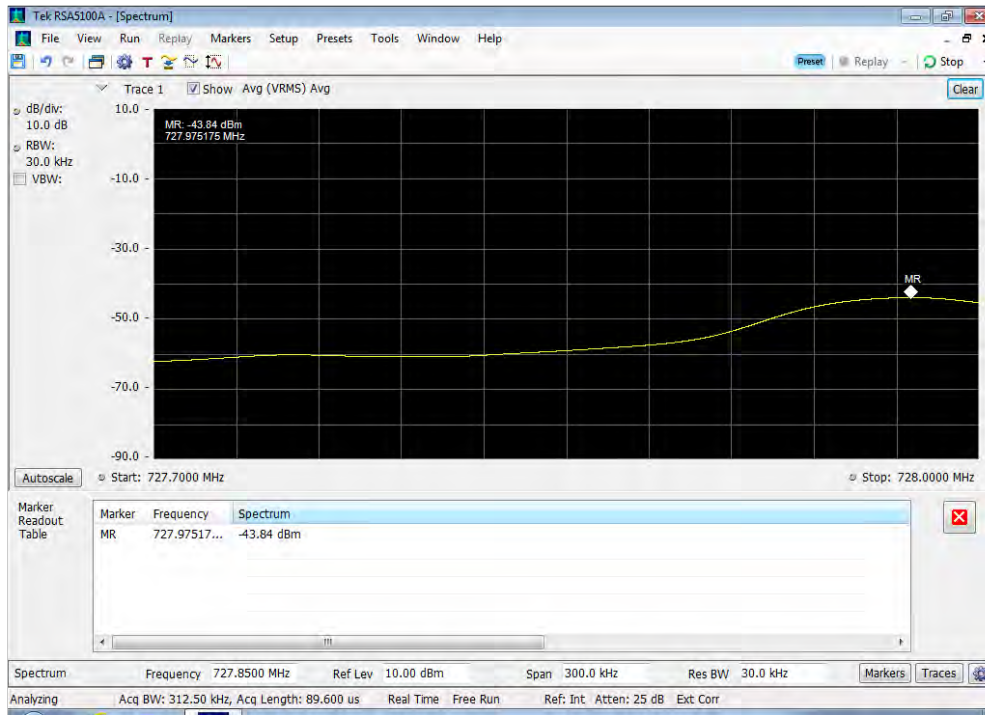

Downlink_GSM_Lower Band Edge_1930 - 1995 MHz_100 ft cable

Downlink_GSM_Lower Band Edge_2110 - 2155 MHz_100 ft cable

Downlink_GSM_Lower Band Edge_728 - 746 MHz_100 ft cable

Downlink_GSM_Lower Band Edge_746 - 757 MHz_100 ft cable

Downlink_GSM_Lower Band Edge_869 - 894 MHz_100 ft cable

Downlink_GSM_Upper Band Edge_1930 - 1995 MHz_100 ft cable

Downlink_GSM_Upper Band Edge_2110 - 2155 MHz_100 ft cable

Downlink_GSM_Upper Band Edge_728 - 746 MHz_100 ft cable