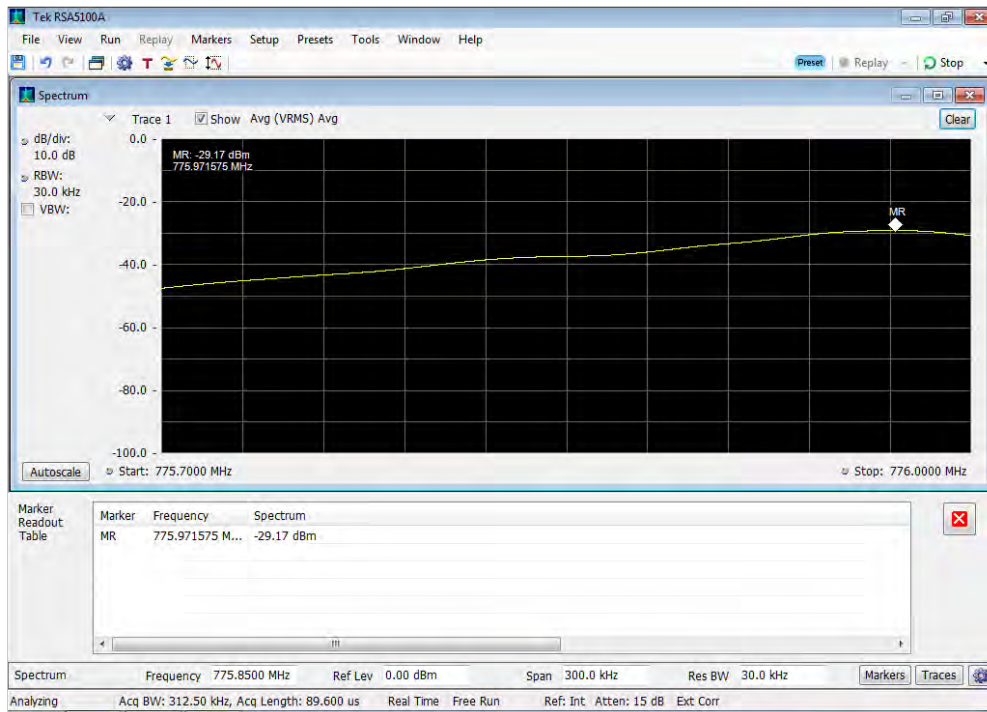

Uplink_GSM_Lower Band Edge_776 - 787 MHz_300 ft cable cable