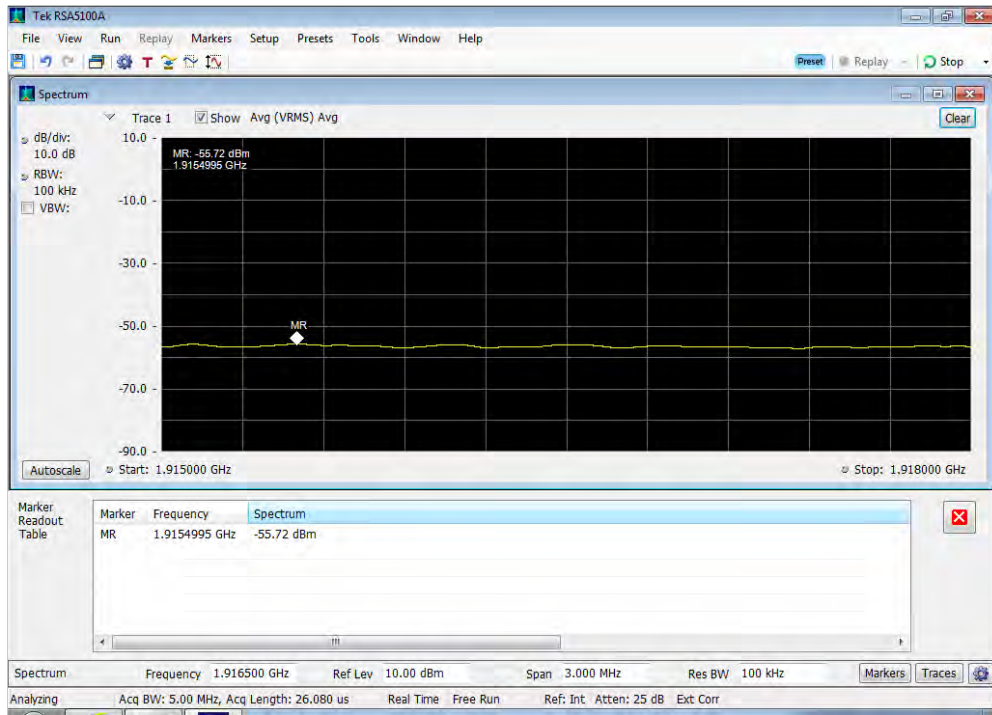

Uplink_WCDMA_Lower Band Edge_1710 - 1755 MHz_300 ft cable cable

Uplink_WCDMA_Lower Band Edge_1850 - 1915 MHz_300 ft cable cable

Uplink_WCDMA_Lower Band Edge_698 - 716 MHz_300 ft cable cable

Uplink_WCDMA_Lower Band Edge_776 - 787 MHz_300 ft cable cable

Uplink_WCDMA_Lower Band Edge_824 - 849 MHz_300 ft cable cable

Uplink_WCDMA_Upper Band Edge_1710 - 1755 MHz_300 ft cable cable

Uplink_WCDMA_Upper Band Edge_1850 - 1915 MHz_300 ft cable cable

Uplink_WCDMA_Upper Band Edge_698 - 716 MHz_300 ft cable cable

Uplink_WCDMA_Upper Band Edge_776 - 787 MHz_300 ft cable cable

Uplink_WCDMA_Upper Band Edge_824 - 849 MHz_300 ft cable cable

Downlink_CDMA_Lower Band Edge_1930 - 1995 MHz_300 ft cable

Downlink_CDMA_Lower Band Edge_2110 - 2155 MHz_300 ft cable