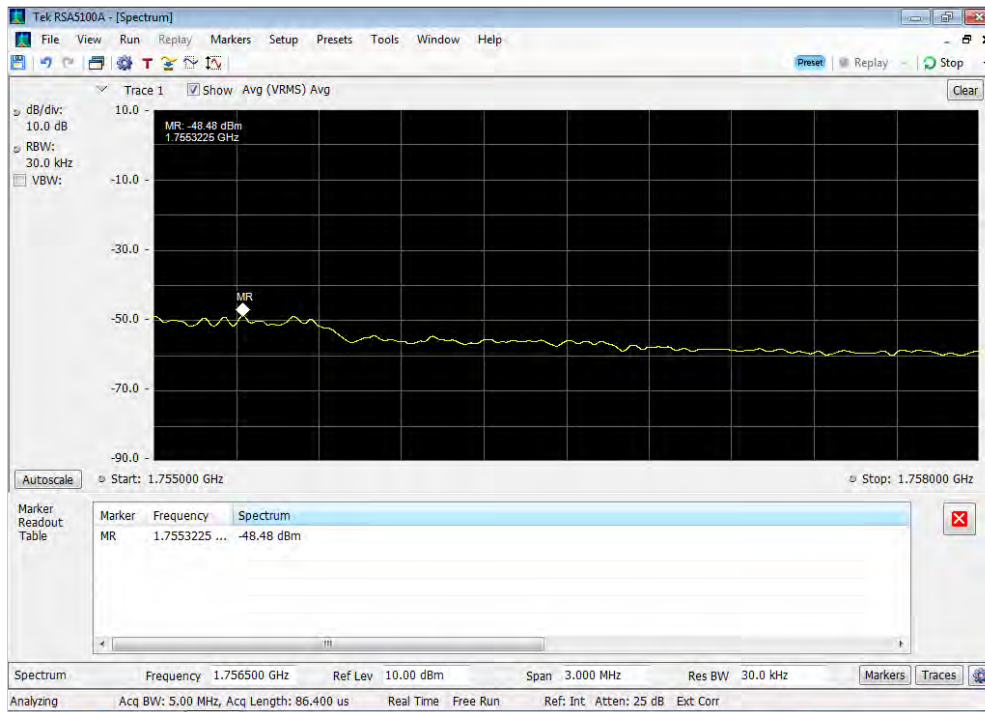

Annex C

Out of Band Emissions

Uplink_CDMA_Lower Band Edge_1710 - 1755 MHz_100 ft cable

Uplink_CDMA_Lower Band Edge_1850 - 1915 MHz_100 ft cable

Uplink_CDMA_Lower Band Edge_698 - 716 MHz_100 ft cable

Uplink_CDMA_Lower Band Edge_776 - 787 MHz_100 ft cable

Uplink_CDMA_Lower Band Edge_824 - 849 MHz_100 ft cable

Uplink_CDMA_Upper Band Edge_1710 - 1755 MHz_100 ft cable

Uplink_CDMA_Upper Band Edge_1850 - 1915 MHz_100 ft cable

Uplink_CDMA_Upper Band Edge_698 - 716 MHz_100 ft cable