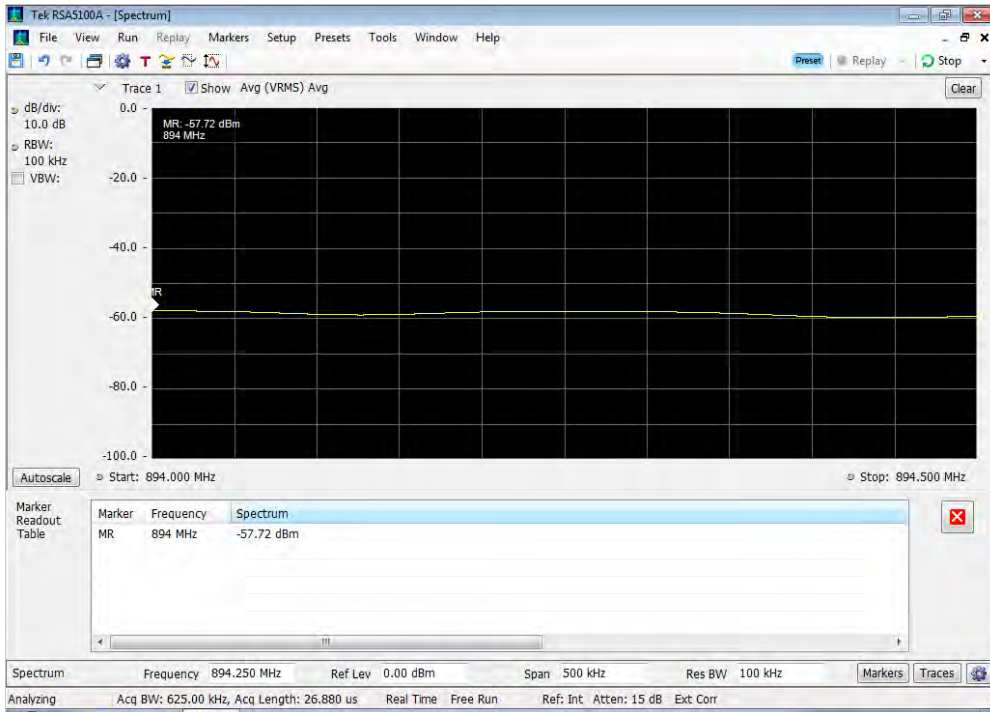

Downlink_WCDMA_Lower Band Edge_728 - 746 MHz_100 ft cable

Downlink_WCDMA_Lower Band Edge_746 - 757 MHz_100 ft cable

Downlink_WCDMA_Lower Band Edge_869 - 894 MHz_100 ft cable

Downlink_WCDMA_Upper Band Edge_1930 - 1995 MHz_100 ft cable

Downlink_WCDMA_Upper Band Edge_2110 - 2155 MHz_100 ft cable

Downlink_WCDMA_Upper Band Edge_728 - 746 MHz_100 ft cable

Downlink_WCDMA_Upper Band Edge_746 - 757 MHz_100 ft cable

Downlink_WCDMA_Upper Band Edge_869 - 894 MHz_100 ft cable

Uplink_CDMA_Lower Band Edge_1710 - 1755 MHz_300 ft cable cable

Uplink_CDMA_Lower Band Edge_1850 - 1915 MHz_300 ft cable cable

Uplink_CDMA_Lower Band Edge_698 - 716 MHz_300 ft cable cable

Uplink_CDMA_Lower Band Edge_776 - 787 MHz_300 ft cable cable