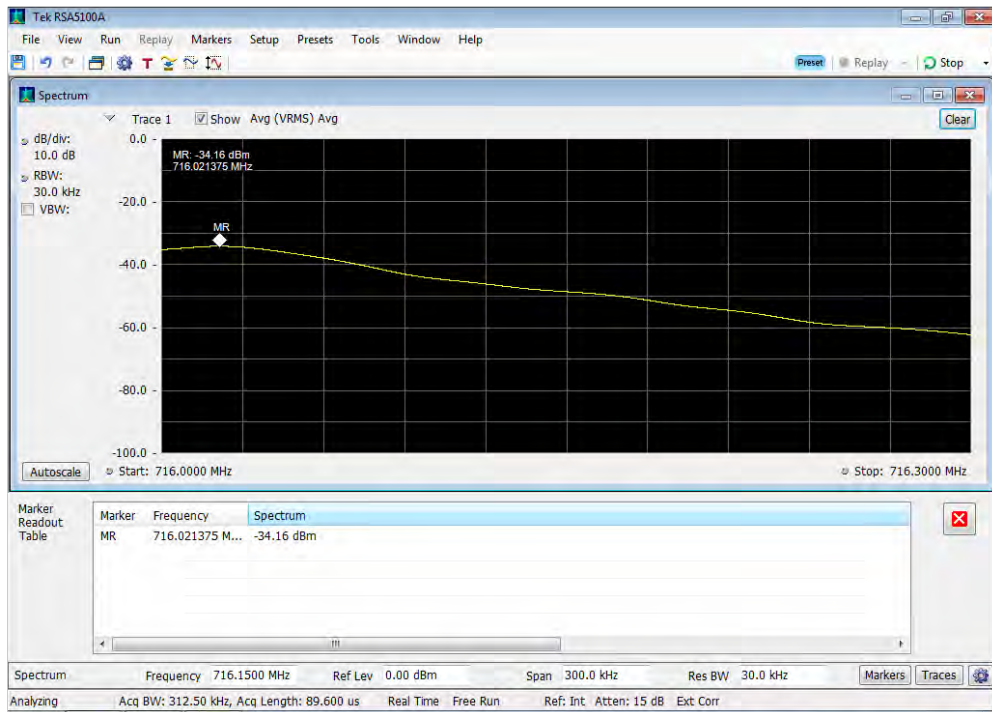

Uplink_GSM_Upper Band Edge_698 - 716 MHz_300 ft cable cable