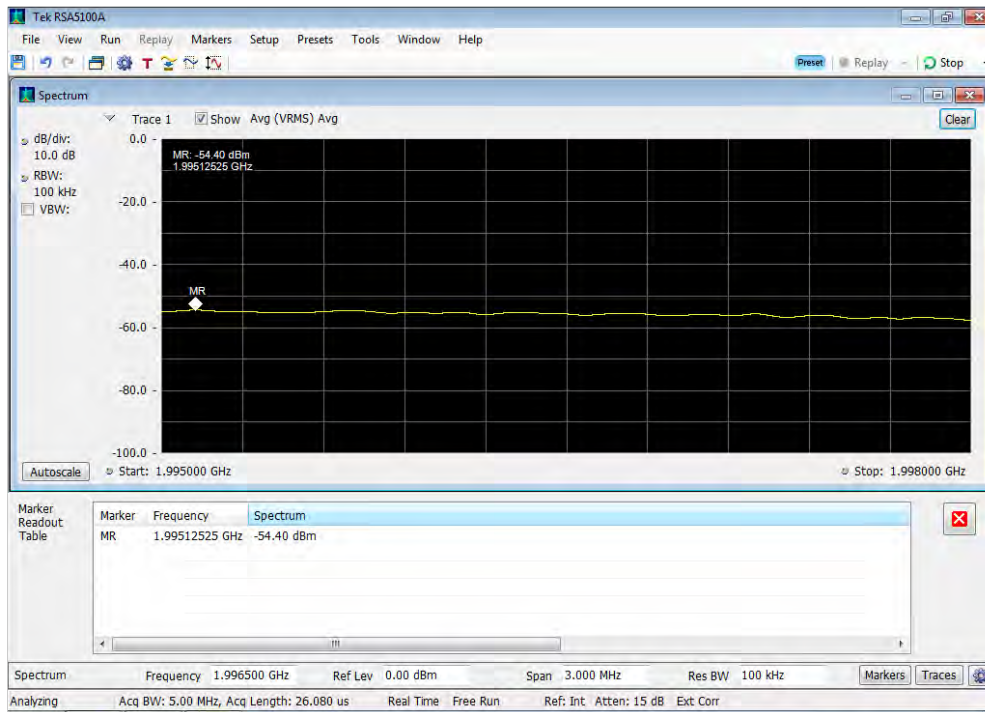

Downlink_WCDMA_Lower Band Edge_728 - 746 MHz_300 ft cable

Downlink_WCDMA_Lower Band Edge_746 - 757 MHz_300 ft cable

Downlink_WCDMA_Lower Band Edge_869 - 894 MHz_300 ft cable

Downlink_WCDMA_Upper Band Edge_1930 - 1995 MHz_300 ft cable