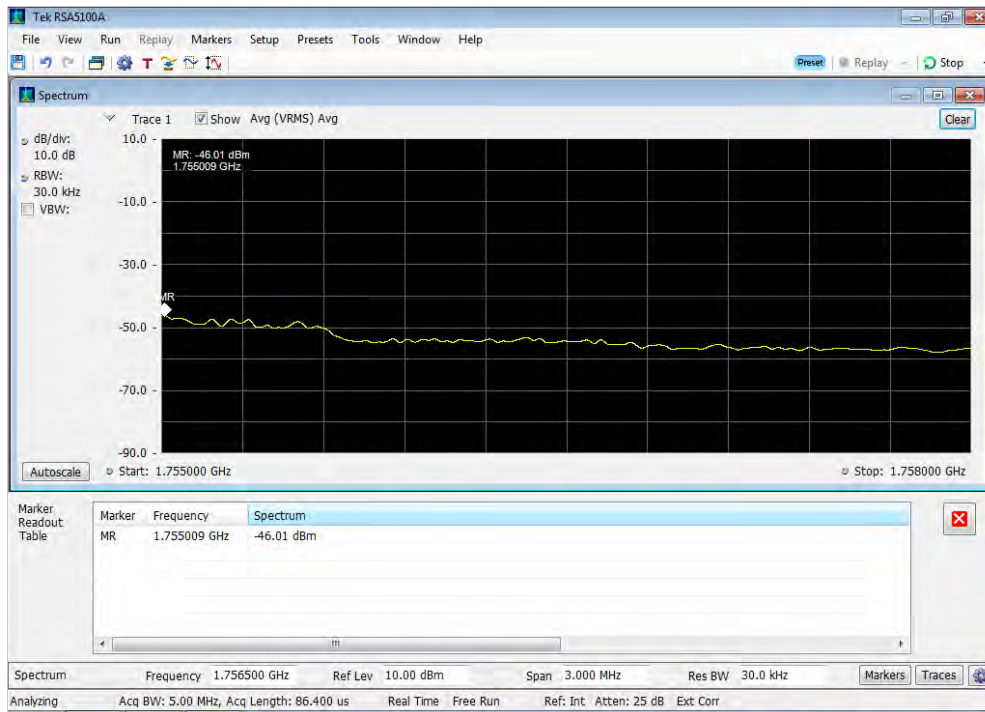

Downlink_WCDMA_Upper Band Edge_2110 - 2155 MHz_100 ft cable

Downlink_WCDMA_Upper Band Edge_728 - 746 MHz_100 ft cable

Downlink_WCDMA_Upper Band Edge_746 - 757 MHz_100 ft cable

Downlink_WCDMA_Upper Band Edge_869 - 894 MHz_100 ft cable

Uplink_CDMA_Lower Band Edge_1710 - 1755 MHz_300 ft cable cable

Uplink_CDMA_Lower Band Edge_1850 - 1915 MHz_300 ft cable cable

Uplink_CDMA_Lower Band Edge_698 - 716 MHz_300 ft cable cable

Uplink_CDMA_Lower Band Edge_776 - 787 MHz_300 ft cable cable

Uplink_CDMA_Lower Band Edge_824 - 849 MHz_300 ft cable cable

Uplink_CDMA_Upper Band Edge_1710 - 1755 MHz_300 ft cable cable

Uplink_CDMA_Upper Band Edge_1850 - 1915 MHz_300 ft cable cable

Uplink_CDMA_Upper Band Edge_698 - 716 MHz_300 ft cable cable