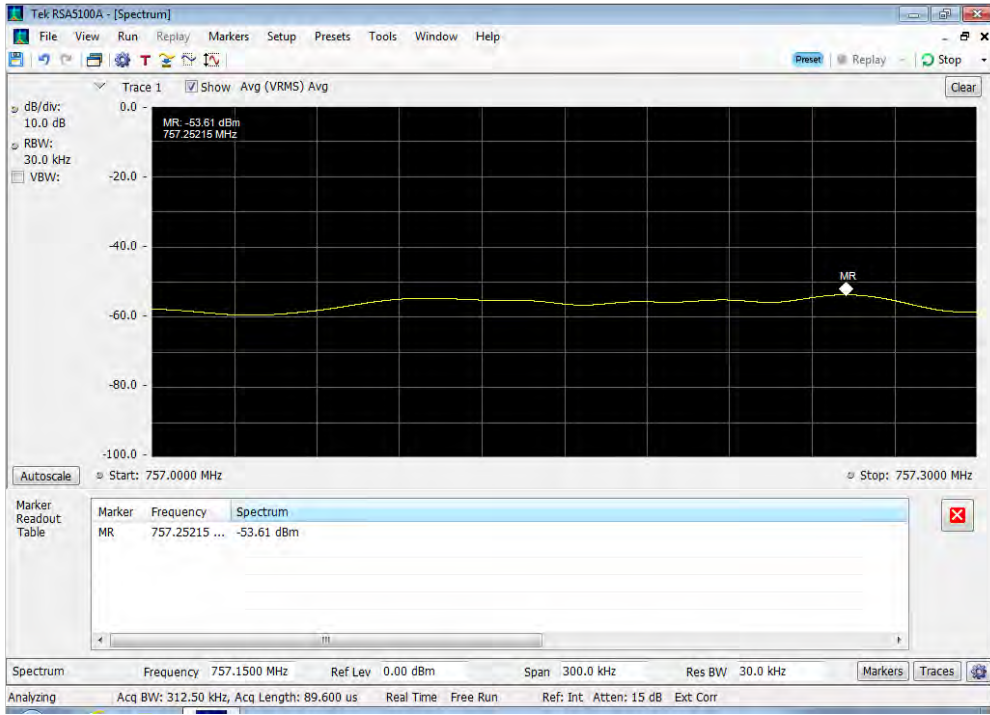

Downlink_WCDMA_Lower Band Edge_728 - 746 MHz_100 ft cable

Downlink_WCDMA_Lower Band Edge_746 - 757 MHz_100 ft cable

Downlink_WCDMA_Lower Band Edge_869 - 894 MHz_100 ft cable

Downlink_WCDMA_Upper Band Edge_1930 - 1995 MHz_100 ft cable

Downlink_WCDMA_Upper Band Edge_2110 - 2155 MHz_100 ft cable

Downlink_WCDMA_Upper Band Edge_728 - 746 MHz_100 ft cable

Downlink_WCDMA_Upper Band Edge_746 - 757 MHz_100 ft cable

Downlink_WCDMA_Upper Band Edge_869 - 894 MHz_100 ft cable

Uplink_CDMA_Lower Band Edge_1710 - 1755 MHz_300 ft cable cable

Uplink_CDMA_Lower Band Edge_1850 - 1915 MHz_300 ft cable cable

Uplink_CDMA_Lower Band Edge_698 - 716 MHz_300 ft cable cable

Uplink_CDMA_Lower Band Edge_776 - 787 MHz_300 ft cable cable