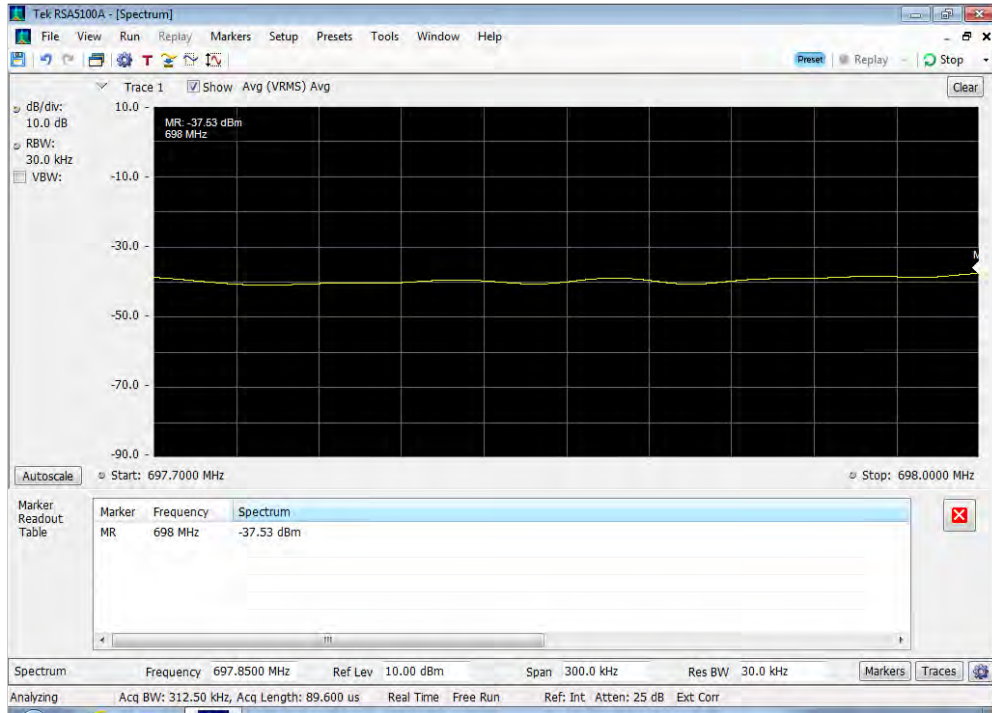

Annex C

Out of Band Emissions

Uplink_CDMA_Lower Band Edge_1710 - 1755 MHz_100 ft cable

Uplink_CDMA_Lower Band Edge_1850 - 1915 MHz_100 ft cable

Uplink_CDMA_Lower Band Edge_698 - 716 MHz_100 ft cable

Uplink_CDMA_Lower Band Edge_776 - 787 MHz_100 ft cable

Uplink_CDMA_Lower Band Edge_824 - 849 MHz_100 ft cable

Uplink_CDMA_Upper Band Edge_1710 - 1755 MHz_100 ft cable

Uplink_CDMA_Upper Band Edge_1850 - 1915 MHz_100 ft cable

Uplink_CDMA_Upper Band Edge_698 - 716 MHz_100 ft cable