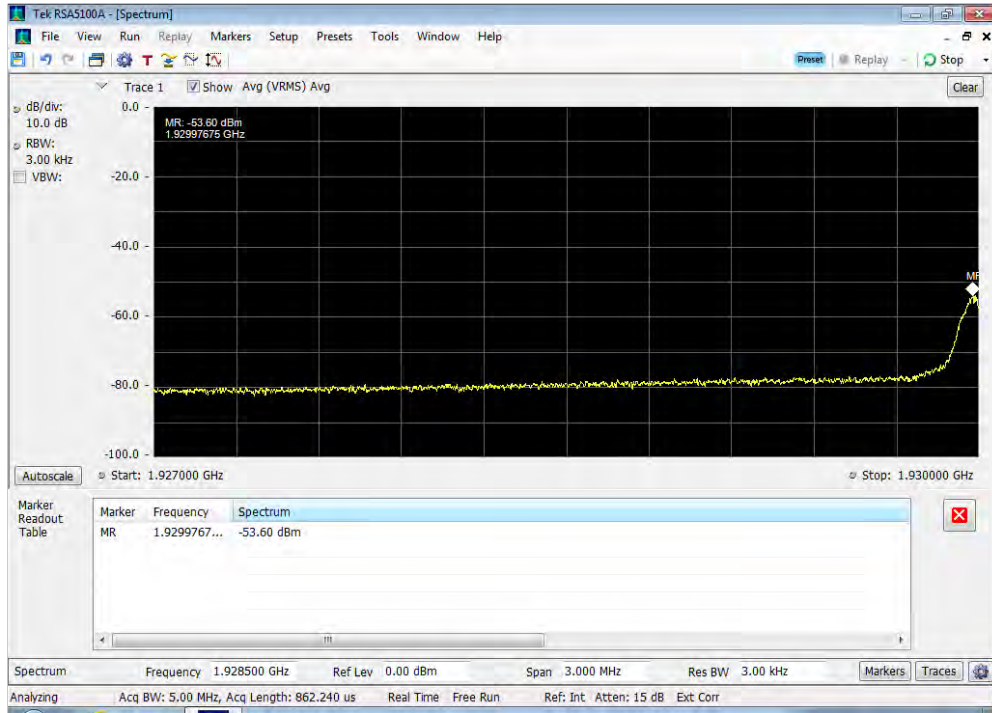

Downlink_CDMA_Upper Band Edge_2110 - 2155 MHz_100 ft cable

Downlink_CDMA_Upper Band Edge_728 - 746 MHz_100 ft cable

Downlink_CDMA_Upper Band Edge_746 - 757 MHz_100 ft cable

Downlink_CDMA_Upper Band Edge_869 - 894 MHz_100 ft cable

Downlink_GSM_Lower Band Edge_1930 - 1995 MHz_100 ft cable

Downlink_GSM_Lower Band Edge_2110 - 2155 MHz_100 ft cable

Downlink_GSM_Lower Band Edge_728 - 746 MHz_100 ft cable

Downlink_GSM_Lower Band Edge_746 - 757 MHz_100 ft cable