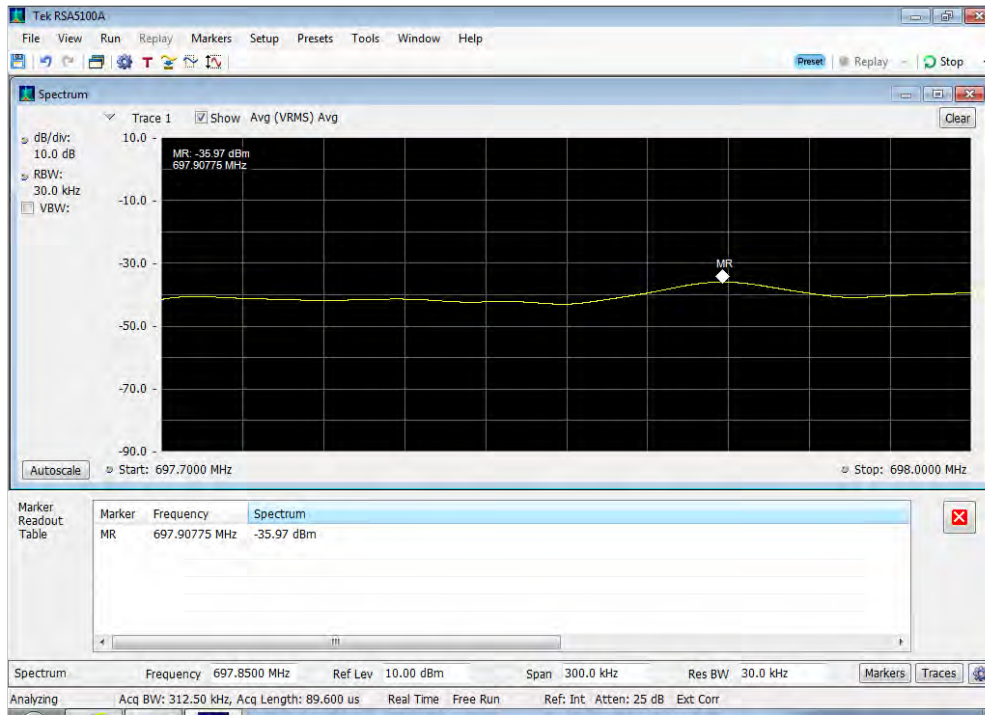

Uplink_WCDMA_Lower Band Edge_1710 - 1755 MHz_300 ft cable cable

Uplink_WCDMA_Lower Band Edge_1850 - 1915 MHz_300 ft cable cable

Uplink_WCDMA_Lower Band Edge_698 - 716 MHz_300 ft cable cable

Uplink_WCDMA_Lower Band Edge_776 - 787 MHz_300 ft cable cable

Uplink_WCDMA_Lower Band Edge_824 - 849 MHz_300 ft cable cable

Uplink_WCDMA_Upper Band Edge_1710 - 1755 MHz_300 ft cable cable

Uplink_WCDMA_Upper Band Edge_1850 - 1915 MHz_300 ft cable cable

Uplink_WCDMA_Upper Band Edge_698 - 716 MHz_300 ft cable cable