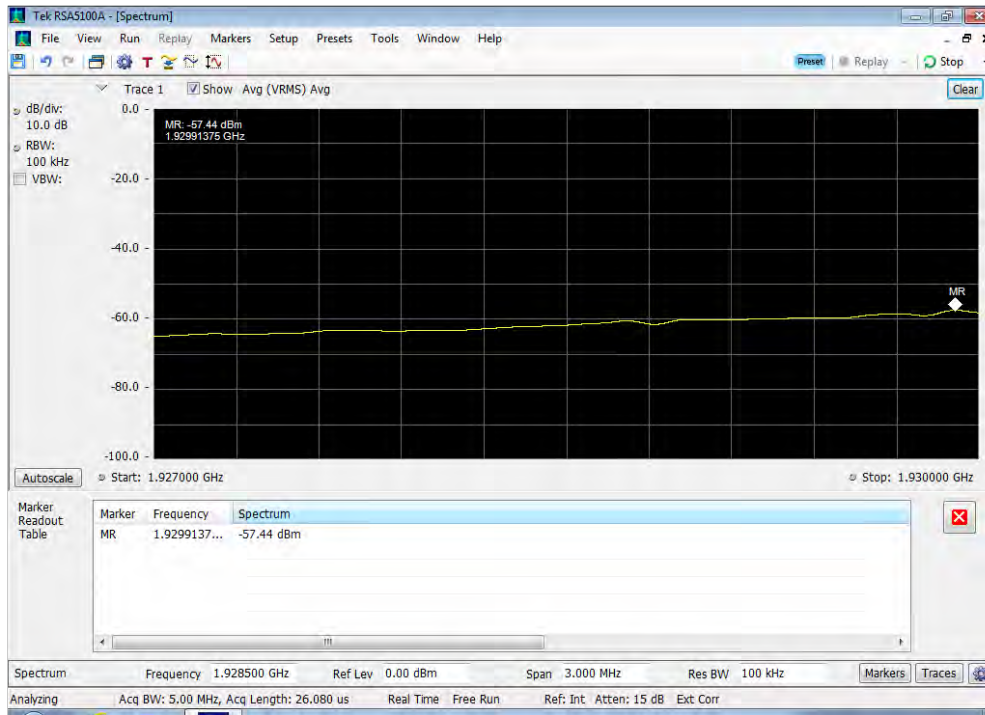

Downlink_GSM_Upper Band Edge_746 - 757 MHz_100 ft cable

Downlink_GSM_Upper Band Edge_869 - 894 MHz_100 ft cable

Downlink_WCDMA_Lower Band Edge_1930 - 1995 MHz_100 ft cable

Downlink_WCDMA_Lower Band Edge_2110 - 2155 MHz_100 ft cable

Downlink_WCDMA_Lower Band Edge_728 - 746 MHz_100 ft cable

Downlink_WCDMA_Lower Band Edge_746 - 757 MHz_100 ft cable

Downlink_WCDMA_Lower Band Edge_869 - 894 MHz_100 ft cable

Downlink_WCDMA_Upper Band Edge_1930 - 1995 MHz_100 ft cable