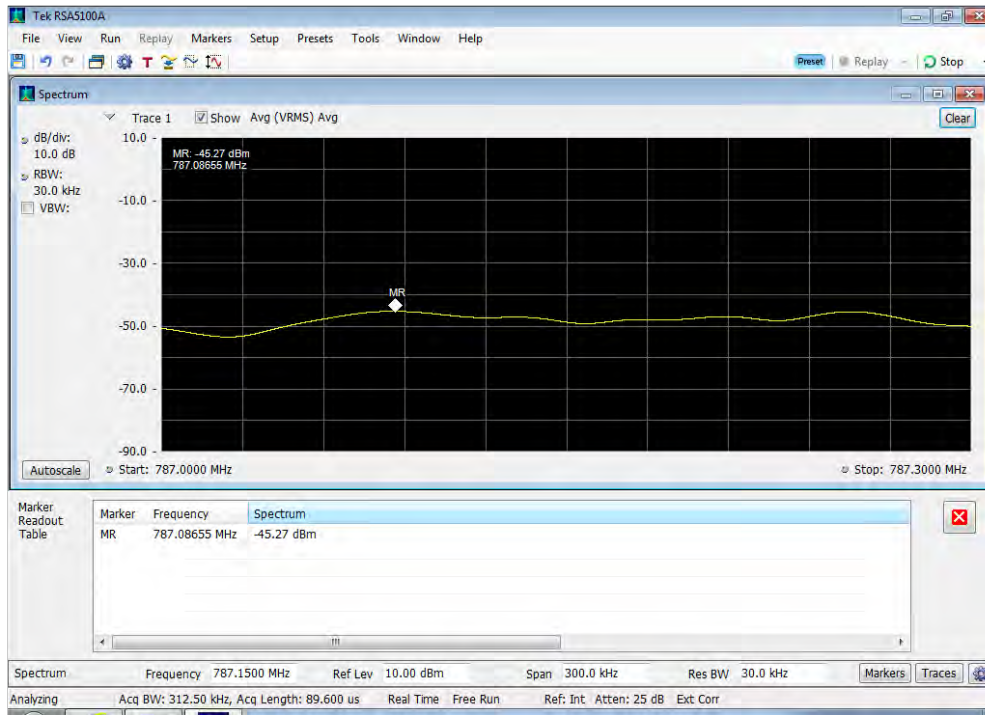

Uplink_WCDMA_Lower Band Edge_1710 - 1755 MHz_300 ft cable cable

Uplink_WCDMA_Lower Band Edge_1850 - 1915 MHz_300 ft cable cable

Uplink_WCDMA_Lower Band Edge_698 - 716 MHz_300 ft cable cable

Uplink_WCDMA_Lower Band Edge_776 - 787 MHz_300 ft cable cable

Uplink_WCDMA_Lower Band Edge_824 - 849 MHz_300 ft cable cable

Uplink_WCDMA_Upper Band Edge_1710 - 1755 MHz_300 ft cable cable

Uplink_WCDMA_Upper Band Edge_1850 - 1915 MHz_300 ft cable cable

Uplink_WCDMA_Upper Band Edge_698 - 716 MHz_300 ft cable cable

Uplink_WCDMA_Upper Band Edge_776 - 787 MHz_300 ft cable cable

Uplink_WCDMA_Upper Band Edge_824 - 849 MHz_300 ft cable cable

Downlink_CDMA_Lower Band Edge_1930 - 1995 MHz_300 ft cable

Downlink_CDMA_Lower Band Edge_2110 - 2155 MHz_300 ft cable