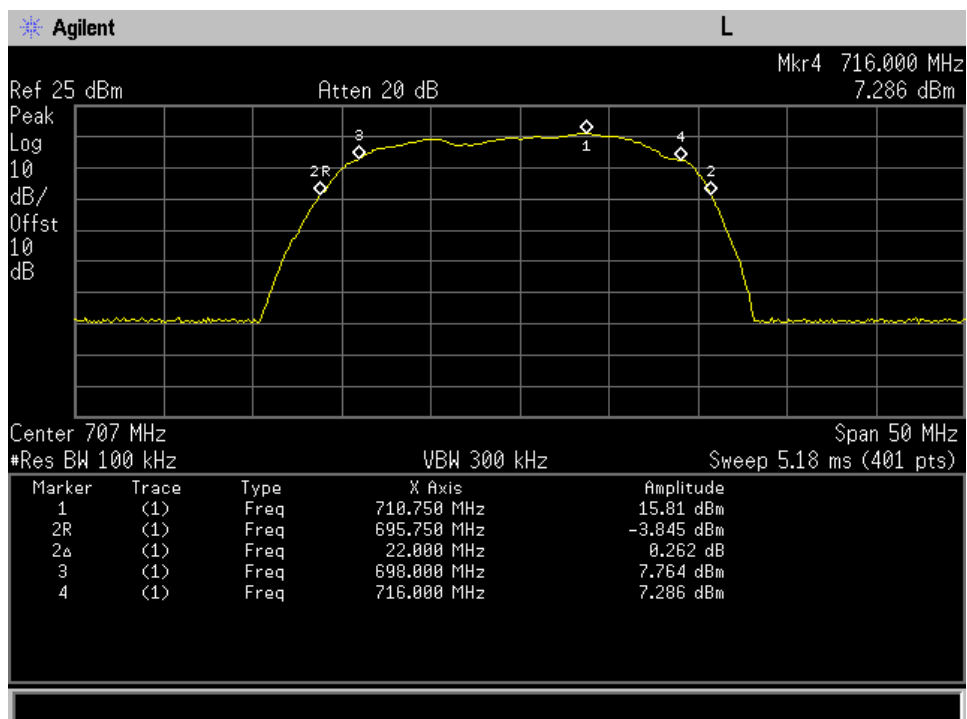

### Uplink\_824 - 849 MHz\_300 ft cable

**Auth Freq Band\_DL\_1930 - 1995 MHz\_200 ft**

**Auth Freq Band\_DL\_2110 - 2155 MHz\_200 ft**

**Auth Freq Band\_DL\_728 - 746 MHz\_200 ft**

**Auth Freq Band\_DL\_746 - 758 MHz\_200 ft**

**Auth Freq Band\_DL\_869 - 894 MHz\_200 ft**

**Auth Freq Band\_UL\_1710 - 1755 MHz\_200 ft**

**Auth Freq Band\_UL\_1850 - 1910 MHz\_200 ft**

**Auth Freq Band\_UL\_698 - 716 MHz\_200 ft**

**Auth Freq Band\_UL\_776 - 787 MHz\_200 ft**

**Auth Freq Band\_UL\_824 - 849 MHz\_200 ft**