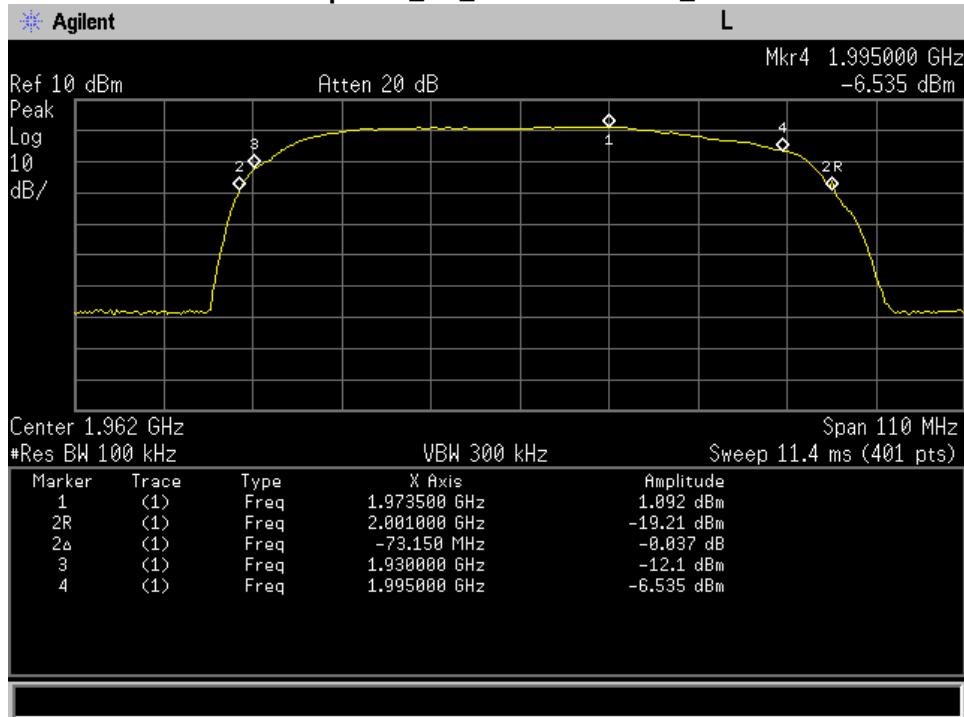

### Uplink\_698 - 716 MHz\_300 ft cable

### Uplink\_776 - 787 MHz\_300 ft cable

### Uplink\_824 - 849 MHz\_300 ft cable

**Auth Freq Band\_DL\_1930 - 1995 MHz\_200 ft**

**Auth Freq Band\_DL\_2110 - 2155 MHz\_200 ft**

**Auth Freq Band\_DL\_728 - 746 MHz\_200 ft**

**Auth Freq Band\_DL\_746 - 758 MHz\_200 ft**

**Auth Freq Band\_DL\_869 - 894 MHz\_200 ft**

**Auth Freq Band\_UL\_1710 - 1755 MHz\_200 ft**

**Auth Freq Band\_UL\_1850 - 1910 MHz\_200 ft**

**Auth Freq Band\_UL\_698 - 716 MHz\_200 ft**

**Auth Freq Band\_UL\_776 - 787 MHz\_200 ft**