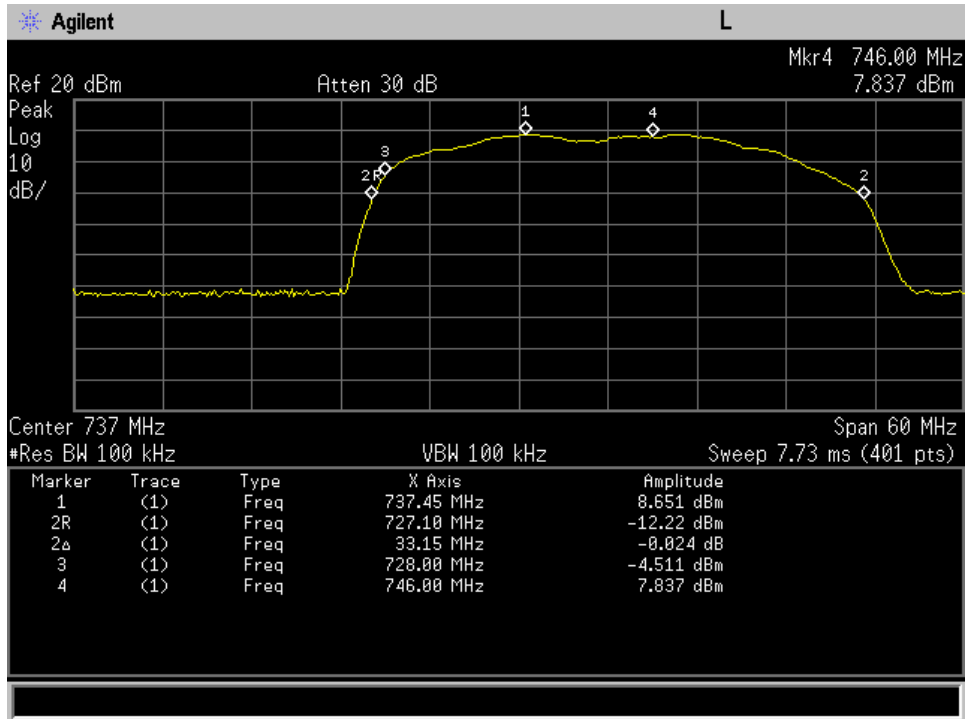

### Uplink\_776 - 787 MHz\_300 ft cable

### Uplink\_824 - 849 MHz\_300 ft cable

**Auth Freq Band\_DL\_1930 - 1995 MHz\_200 ft**

**Auth Freq Band\_DL\_2110 - 2155 MHz\_200 ft**

**Auth Freq Band\_DL\_728 - 746 MHz\_200 ft**

**Auth Freq Band\_DL\_746 - 758 MHz\_200 ft**

**Auth Freq Band\_DL\_869 - 894 MHz\_200 ft**

**Auth Freq Band\_UL\_1710 - 1755 MHz\_200 ft**

**Auth Freq Band\_UL\_1850 - 1910 MHz\_200 ft**

**Auth Freq Band\_UL\_698 - 716 MHz\_200 ft**

**Auth Freq Band\_UL\_776 - 787 MHz\_200 ft**