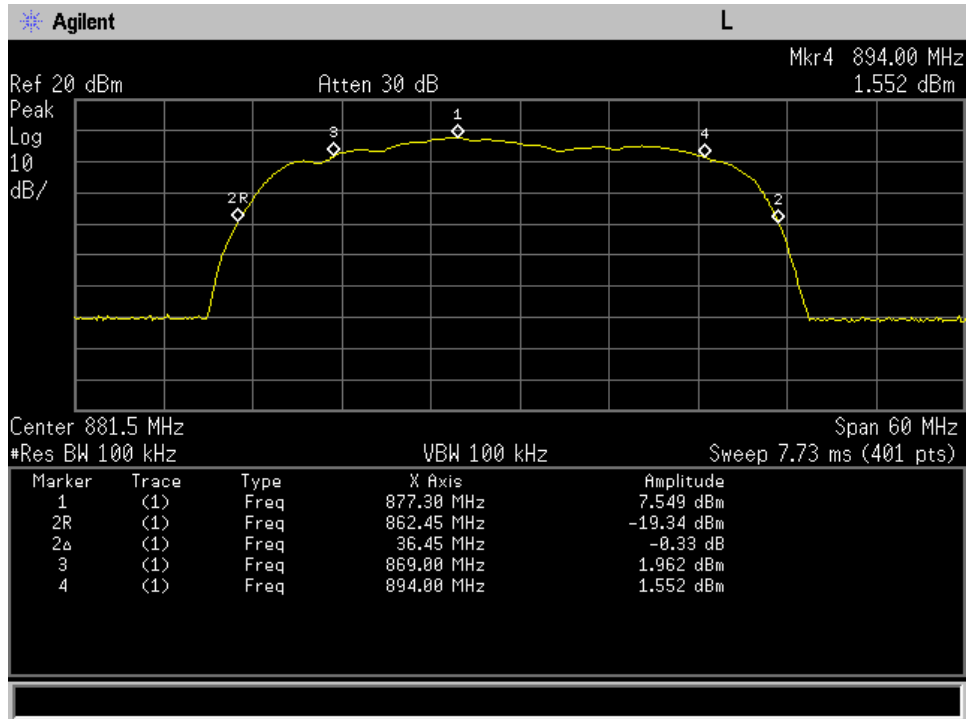

### Uplink\_698 - 716 MHz\_300 ft cable

### Uplink\_776 - 787 MHz\_300 ft cable

### Uplink\_824 - 849 MHz\_300 ft cable

**Auth Freq Band\_DL\_1930 - 1995 MHz\_200 ft**

**Auth Freq Band\_DL\_2110 - 2155 MHz\_200 ft**

**Auth Freq Band\_DL\_728 - 746 MHz\_200 ft**

**Auth Freq Band\_DL\_746 - 758 MHz\_200 ft**

**Auth Freq Band\_DL\_869 - 894 MHz\_200 ft**

**Auth Freq Band\_UL\_1710 - 1755 MHz\_200 ft**

**Auth Freq Band\_UL\_1850 - 1910 MHz\_200 ft**

**Auth Freq Band\_UL\_698 - 716 MHz\_200 ft**

**Auth Freq Band\_UL\_776 - 787 MHz\_200 ft**