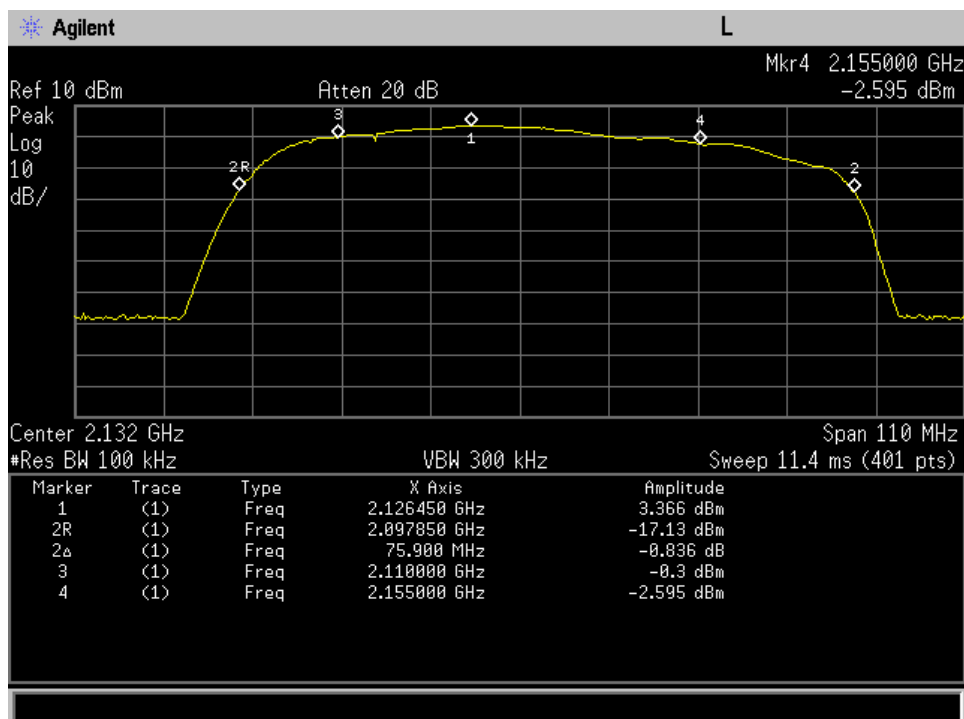

### Uplink\_776 - 787 MHz\_300 ft cable

### Uplink\_824 - 849 MHz\_300 ft cable

**Auth Freq Band\_DL\_1930 - 1995 MHz\_200 ft**

**Auth Freq Band\_DL\_2110 - 2155 MHz\_200 ft**

**Auth Freq Band\_DL\_728 - 746 MHz\_200 ft**

**Auth Freq Band\_DL\_746 - 758 MHz\_200 ft**

**Auth Freq Band\_DL\_869 - 894 MHz\_200 ft**

**Auth Freq Band\_UL\_1710 - 1755 MHz\_200 ft**

**Auth Freq Band\_UL\_1850 - 1910 MHz\_200 ft**

**Auth Freq Band\_UL\_698 - 716 MHz\_200 ft**

**Auth Freq Band\_UL\_776 - 787 MHz\_200 ft**

**Auth Freq Band\_UL\_824 - 849 MHz\_200 ft**