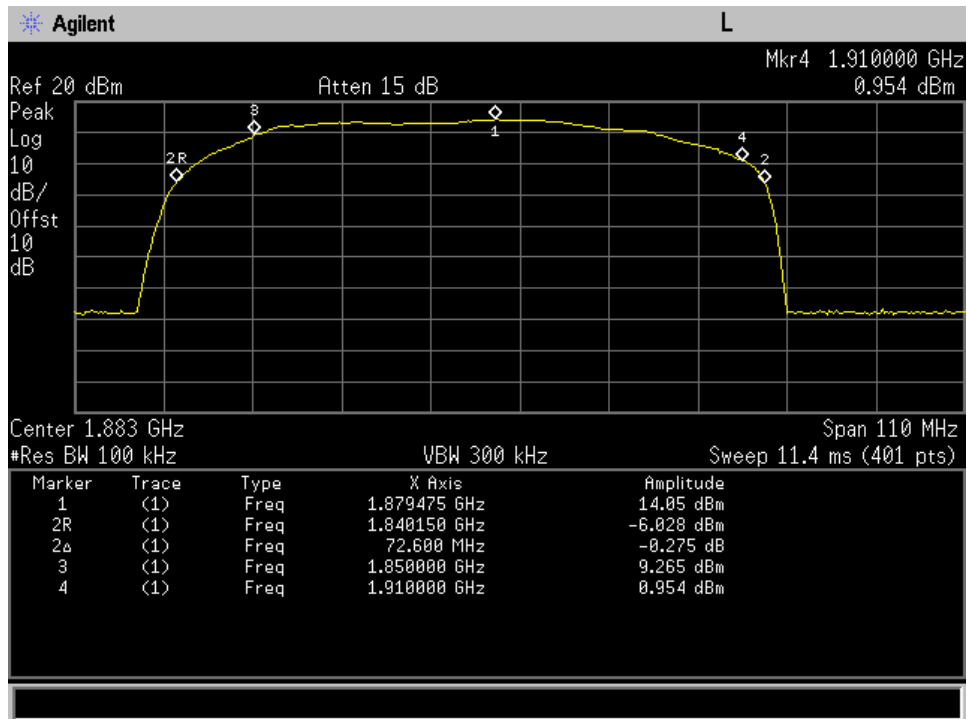

### Uplink\_824 - 849 MHz\_300 ft cable

**Auth Freq Band\_DL\_1930 - 1995 MHz\_200 ft**

**Auth Freq Band\_DL\_2110 - 2155 MHz\_200 ft**

**Auth Freq Band\_DL\_728 - 746 MHz\_200 ft**

**Auth Freq Band\_DL\_746 - 758 MHz\_200 ft**

**Auth Freq Band\_DL\_869 - 894 MHz\_200 ft**

**Auth Freq Band\_UL\_1710 - 1755 MHz\_200 ft**

**Auth Freq Band\_UL\_1850 - 1910 MHz\_200 ft**

**Auth Freq Band\_UL\_698 - 716 MHz\_200 ft**

**Auth Freq Band\_UL\_776 - 787 MHz\_200 ft**

**Auth Freq Band\_UL\_824 - 849 MHz\_200 ft**