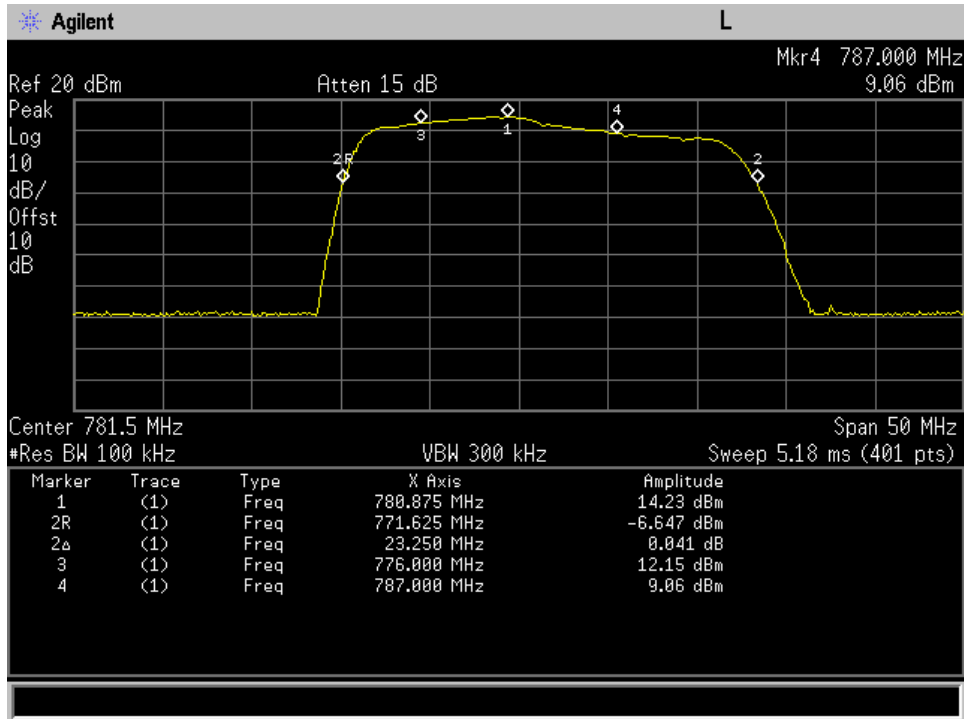

### Uplink\_824 - 849 MHz\_300 ft cable

**Auth Freq Band\_DL\_1930 - 1995 MHz\_200 ft**

**Auth Freq Band\_DL\_2110 - 2155 MHz\_200 ft**

**Auth Freq Band\_DL\_728 - 746 MHz\_200 ft**

**Auth Freq Band\_DL\_746 - 758 MHz\_200 ft**

**Auth Freq Band\_DL\_869 - 894 MHz\_200 ft**

**Auth Freq Band\_UL\_1710 - 1755 MHz\_200 ft**

**Auth Freq Band\_UL\_1850 - 1910 MHz\_200 ft**

**Auth Freq Band\_UL\_698 - 716 MHz\_200 ft**

**Auth Freq Band\_UL\_776 - 787 MHz\_200 ft**

**Auth Freq Band\_UL\_824 - 849 MHz\_200 ft**