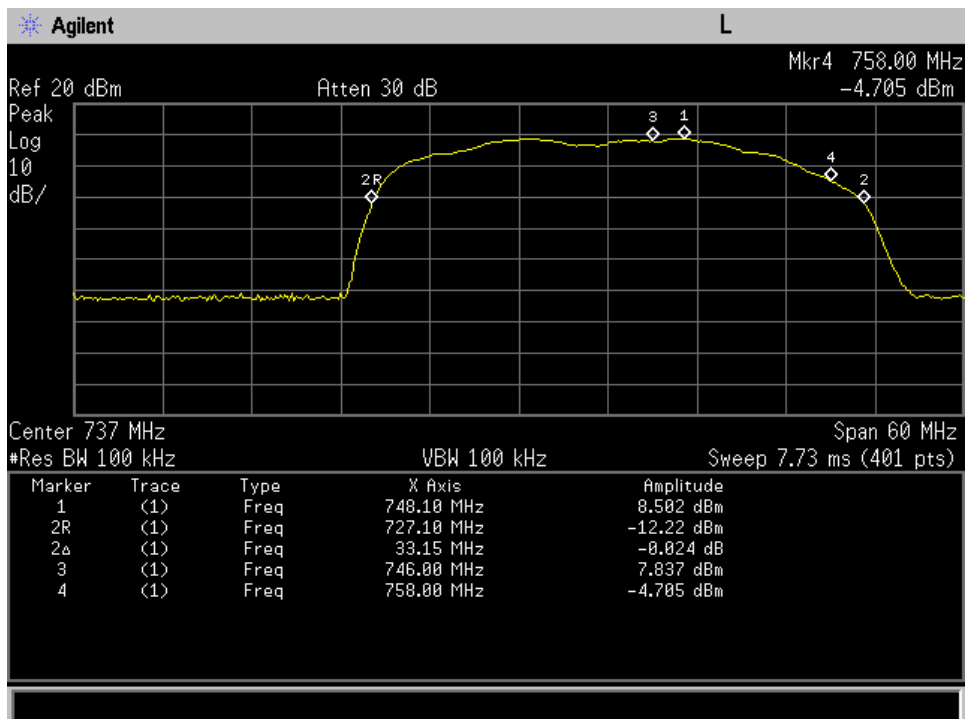

### Uplink\_776 - 787 MHz\_300 ft cable

### Uplink\_824 - 849 MHz\_300 ft cable

**Auth Freq Band\_DL\_1930 - 1995 MHz\_200 ft**

**Auth Freq Band\_DL\_2110 - 2155 MHz\_200 ft**

**Auth Freq Band\_DL\_728 - 746 MHz\_200 ft**

**Auth Freq Band\_DL\_746 - 758 MHz\_200 ft**

**Auth Freq Band\_DL\_869 - 894 MHz\_200 ft**

**Auth Freq Band\_UL\_1710 - 1755 MHz\_200 ft**

**Auth Freq Band\_UL\_1850 - 1910 MHz\_200 ft**

**Auth Freq Band\_UL\_698 - 716 MHz\_200 ft**

**Auth Freq Band\_UL\_776 - 787 MHz\_200 ft**

**Auth Freq Band\_UL\_824 - 849 MHz\_200 ft**