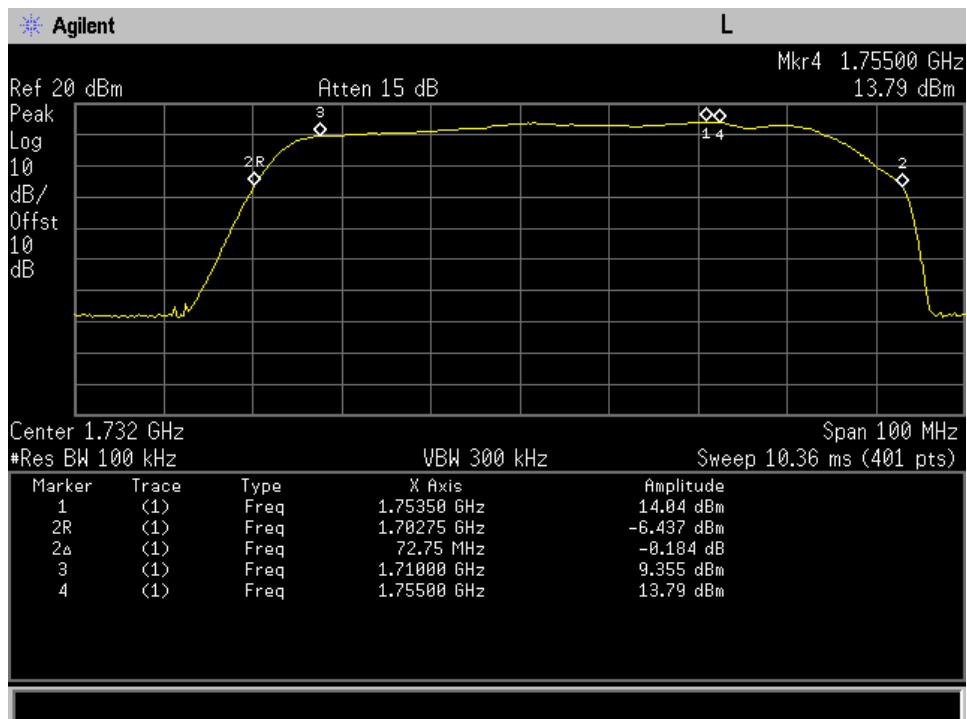

### Uplink\_698 - 716 MHz\_300 ft cable

### Uplink\_776 - 787 MHz\_300 ft cable

### Uplink\_824 - 849 MHz\_300 ft cable

**Auth Freq Band\_DL\_1930 - 1995 MHz\_200 ft**

**Auth Freq Band\_DL\_2110 - 2155 MHz\_200 ft**

**Auth Freq Band\_DL\_728 - 746 MHz\_200 ft**

**Auth Freq Band\_DL\_746 - 758 MHz\_200 ft**

**Auth Freq Band\_DL\_869 - 894 MHz\_200 ft**

**Auth Freq Band\_UL\_1710 - 1755 MHz\_200 ft**

**Auth Freq Band\_UL\_1850 - 1910 MHz\_200 ft**

**Auth Freq Band\_UL\_698 - 716 MHz\_200 ft**

**Auth Freq Band\_UL\_776 - 787 MHz\_200 ft**