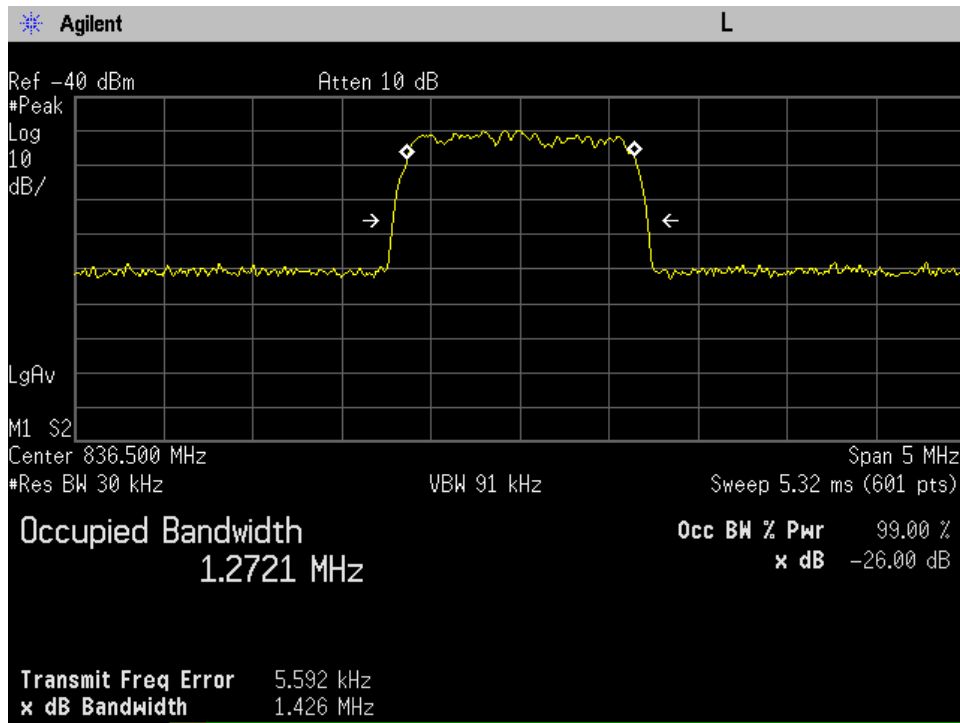

OCC BW_UL_CDMA Input_824 - 849 MHz_200 ft cable