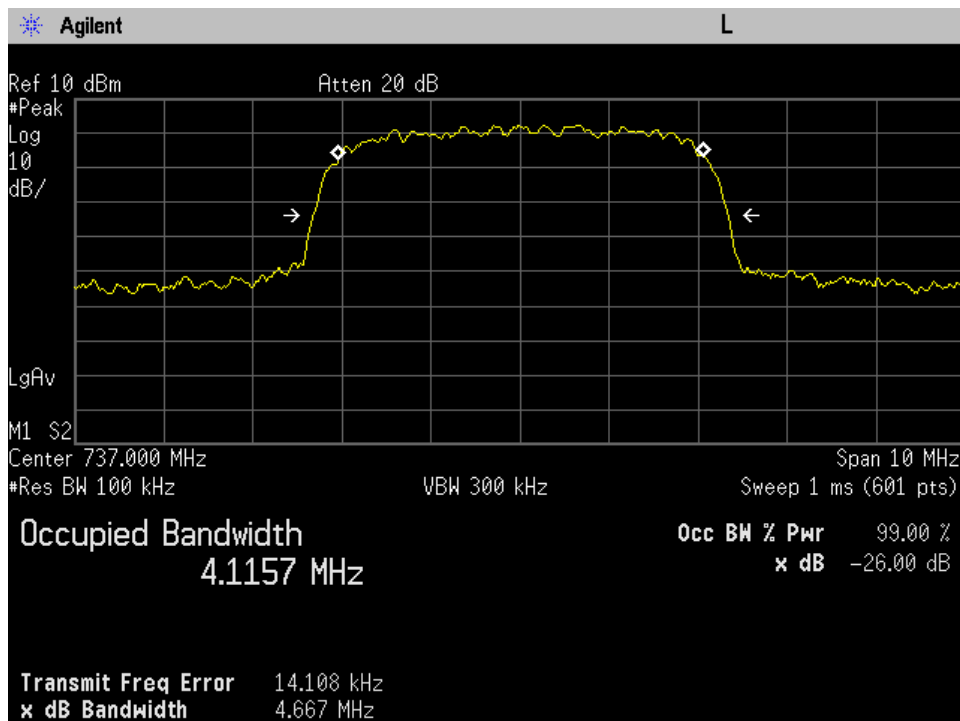

OCC BW_DL_WCDMA Output_728 - 746 MHz_200 ft cable