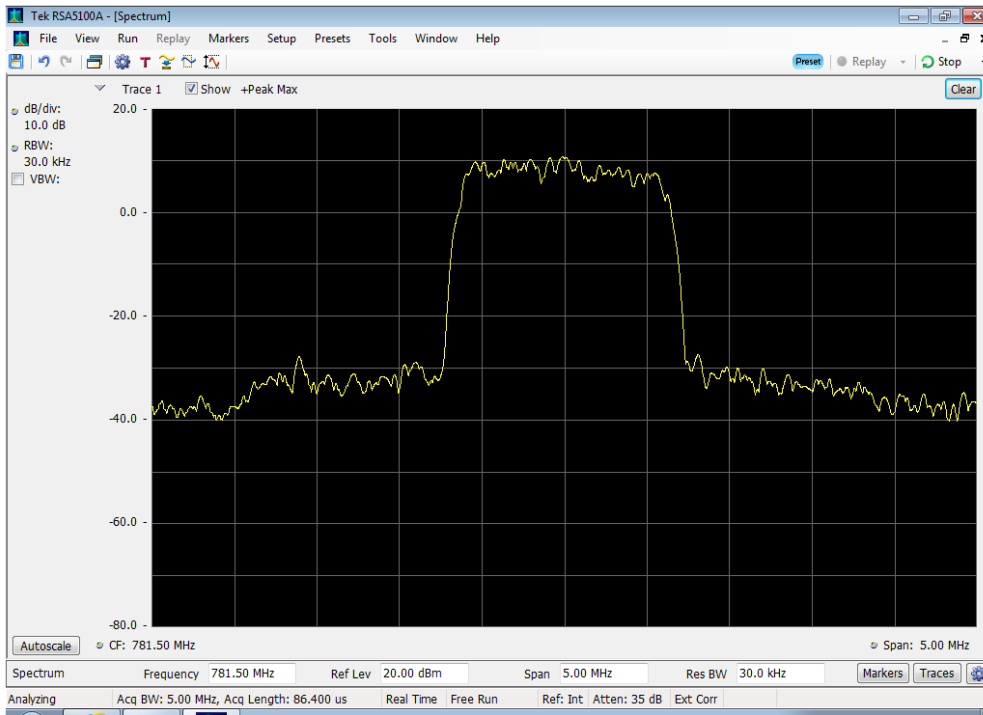

Uplink_CDMA Output_776 - 787 MHz_300 ft cable