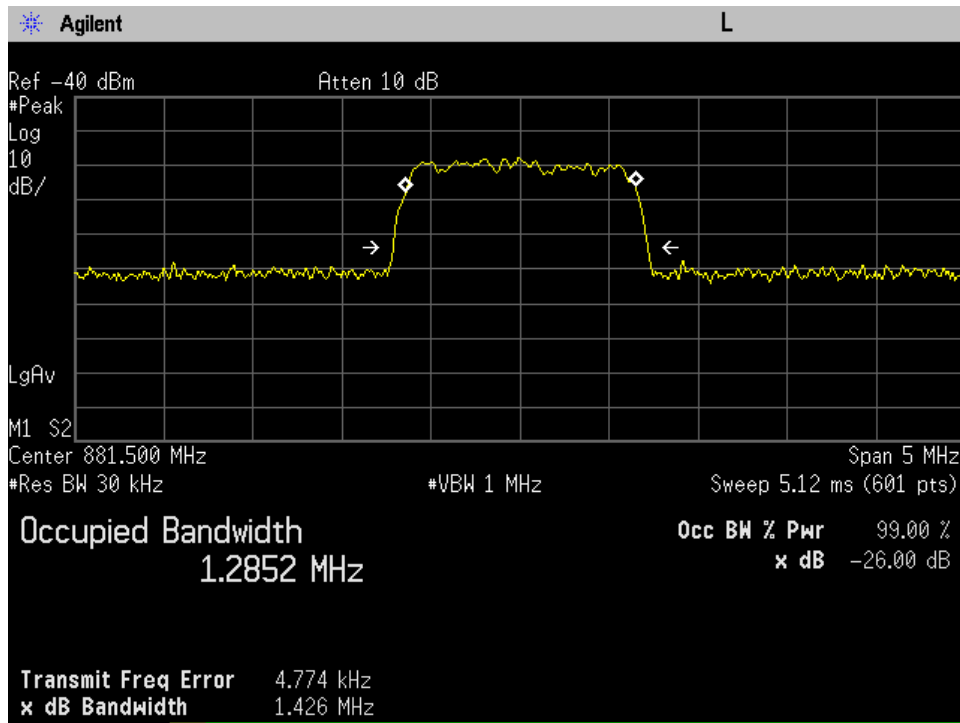

OCC BW_DL_CDMA Input_869 - 894 MHz_200 ft cable