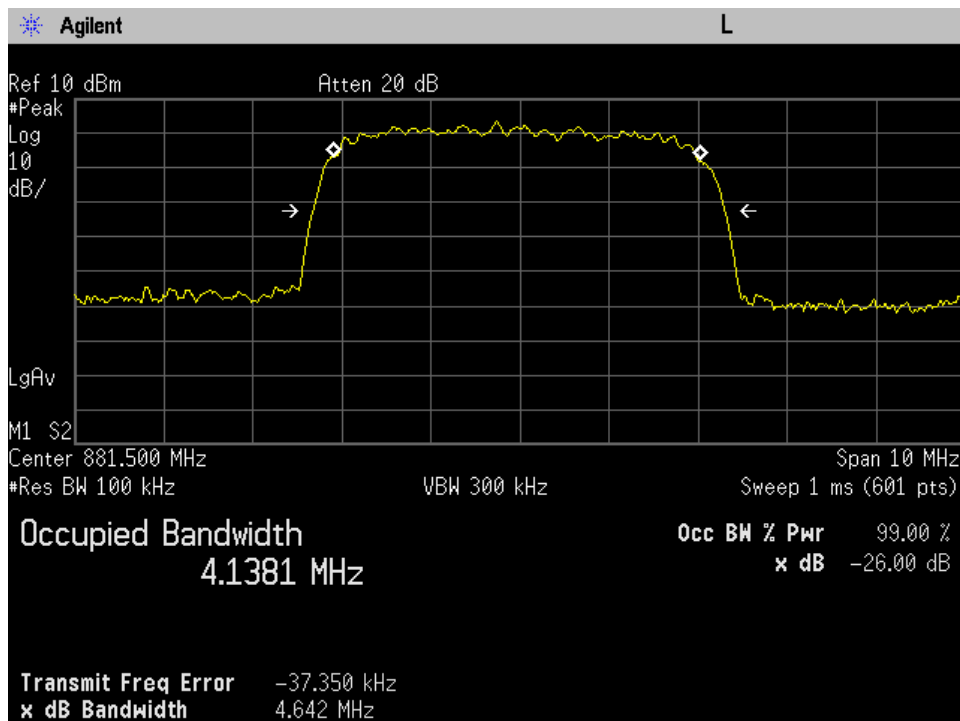

OCC BW_DL_WCDMA Output_869 - 894 MHz_200 ft cable