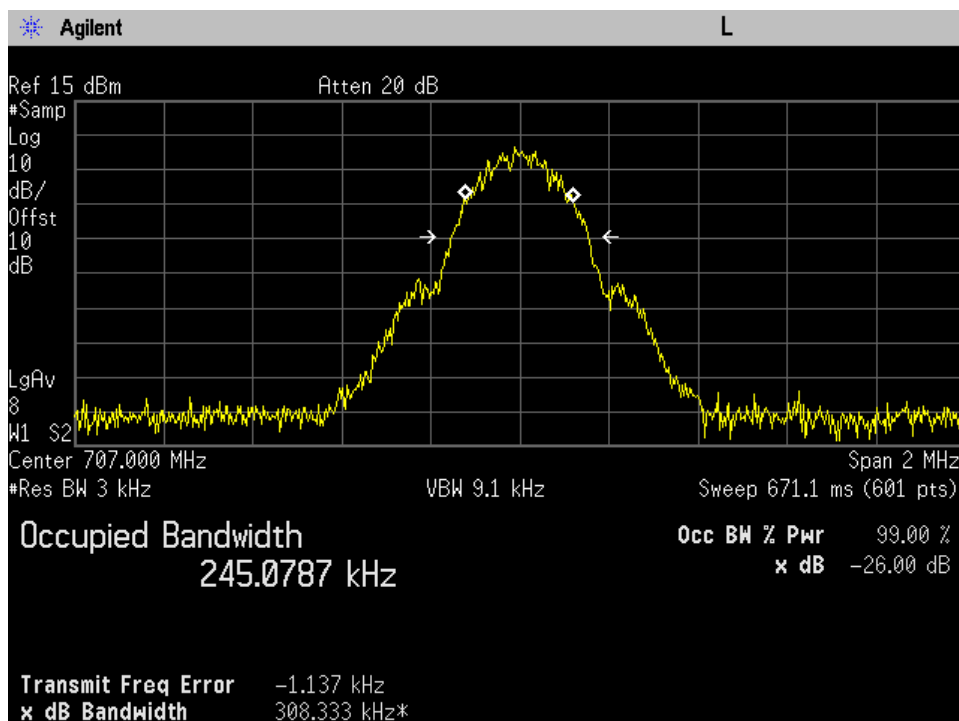

OCC BW_UL_GSM Output_698 - 716 MHz_200 ft cable