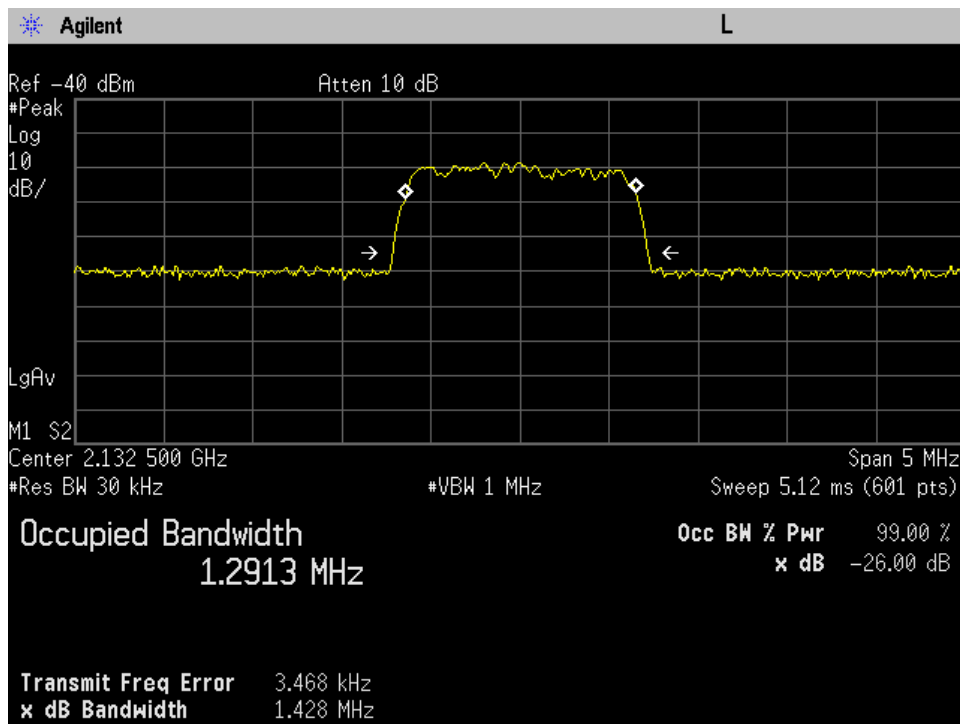

### OCC BW\_DL\_CDMA Input\_728 - 746 MHz\_200 ft cable