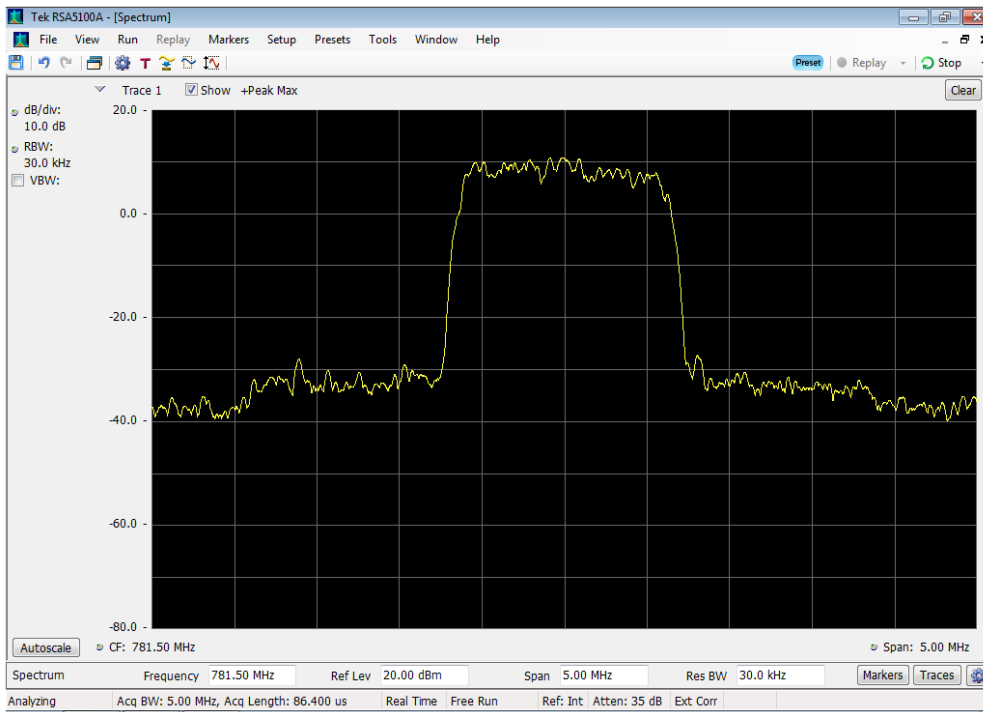

Uplink_CDMA Output_776 - 787 MHz_100 ft cable