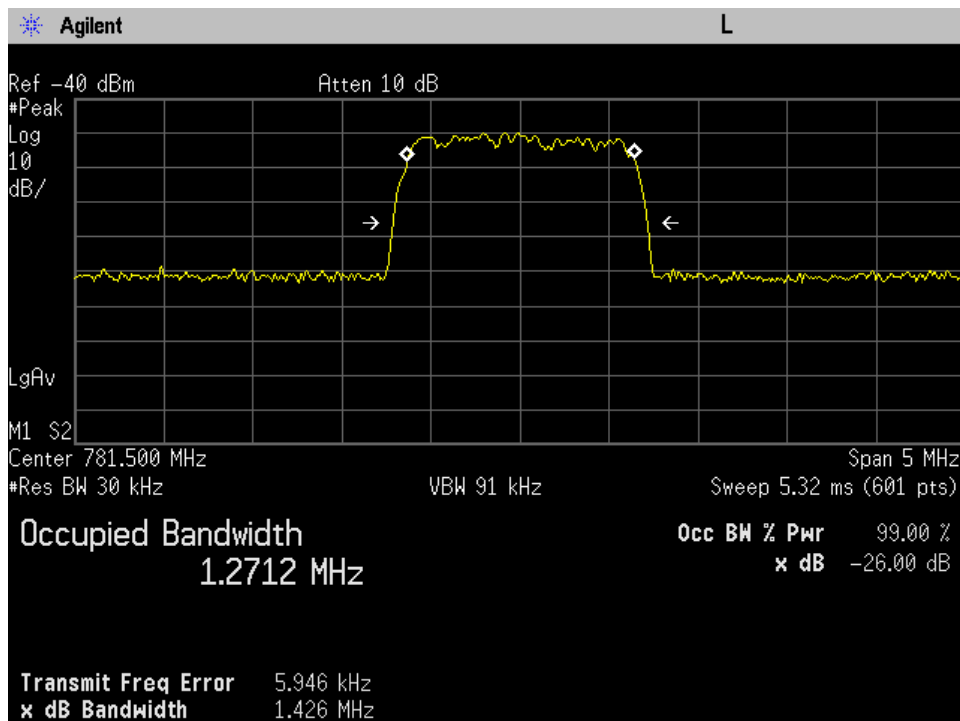

OCC BW_UL_CDMA Input_776 - 787 MHz_200 ft cable