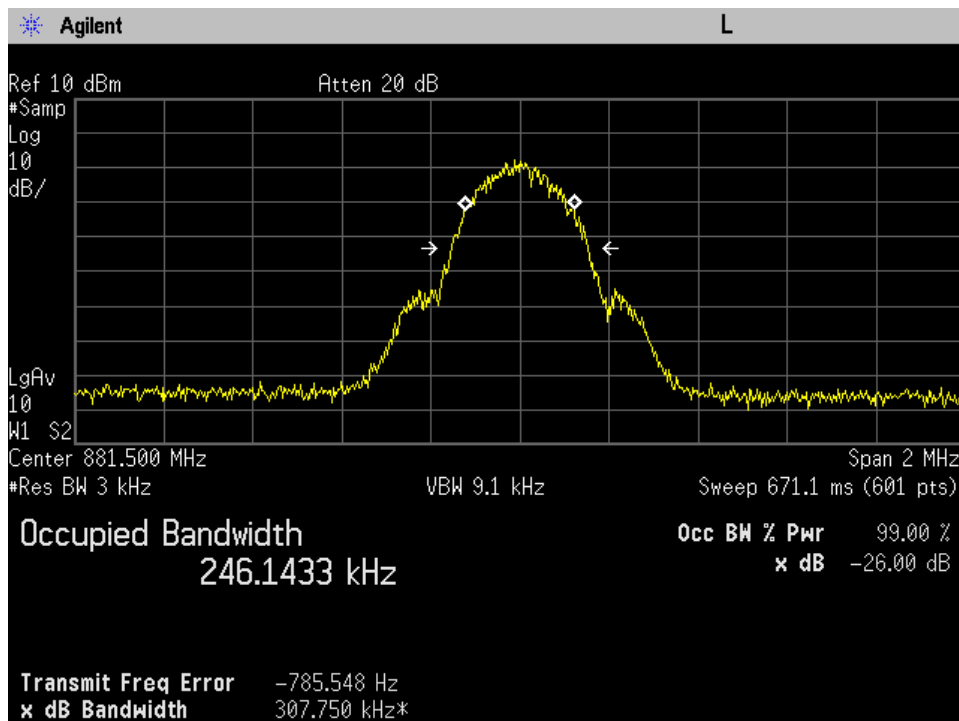

OCC BW_DL_GSM Output_869 - 894 MHz_200 ft cable