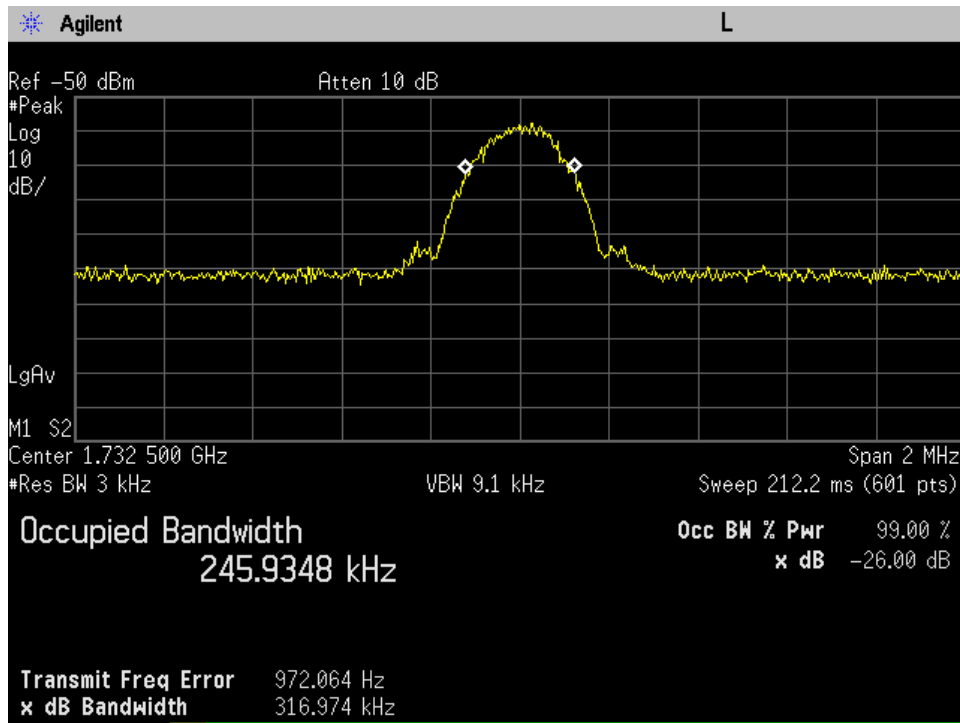

OCC BW_UL_GSM Input_1710 - 1755 MHz_200 ft cable