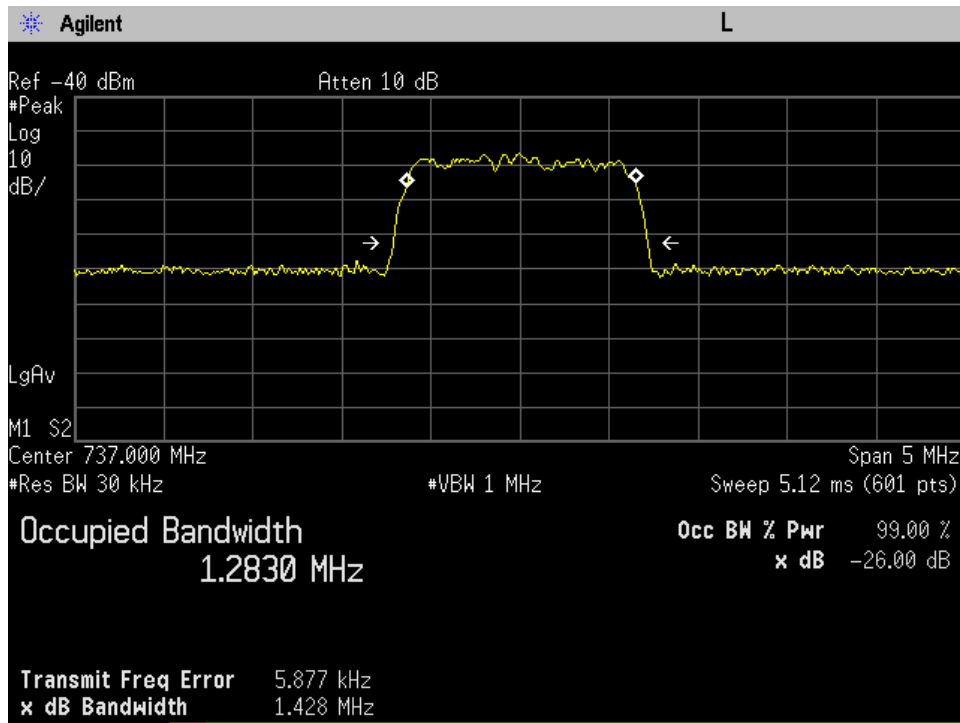

### OCC BW\_DL\_CDMA Input\_728 - 746 MHz\_200 ft cable