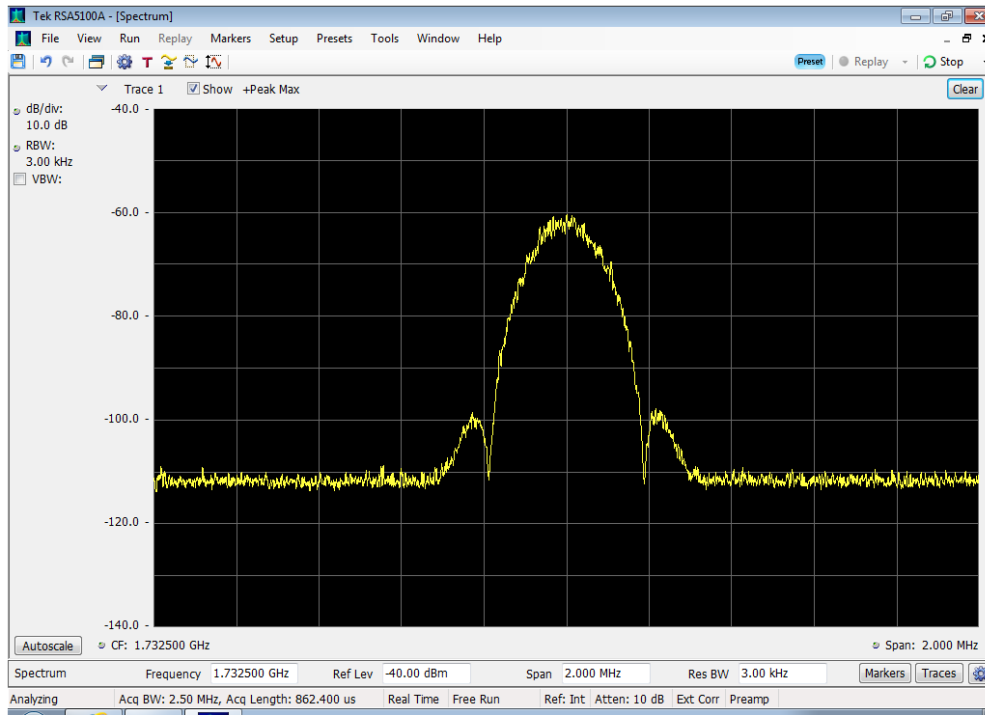

Uplink_GSM Input_1710 -1755 MHz