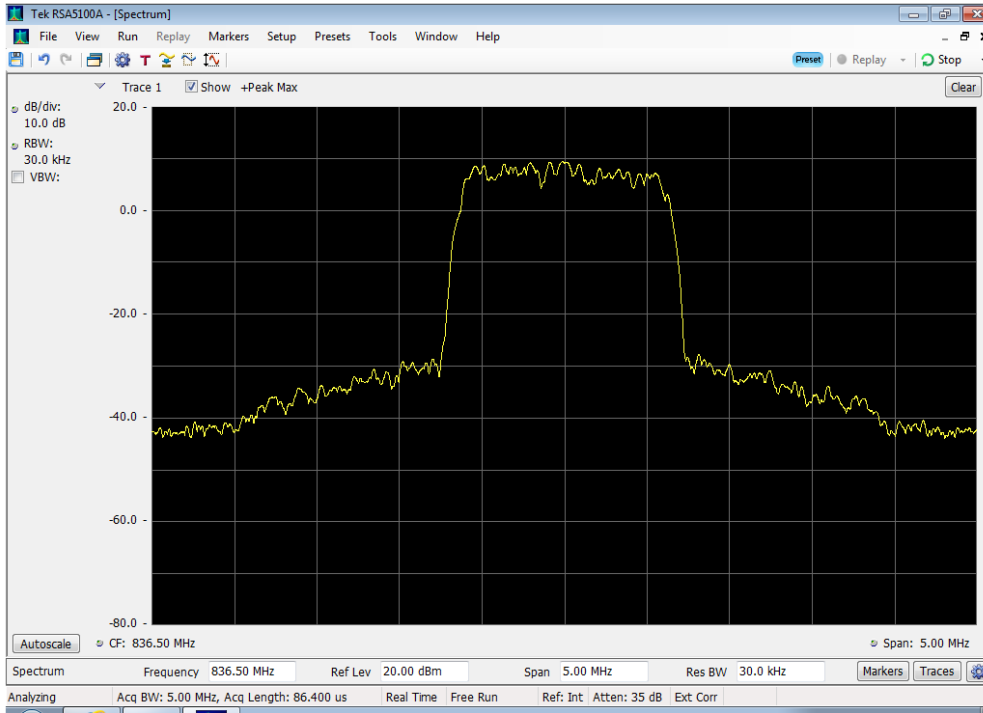

Uplink_CDMA Output_824 - 849 MHz_100 ft cable