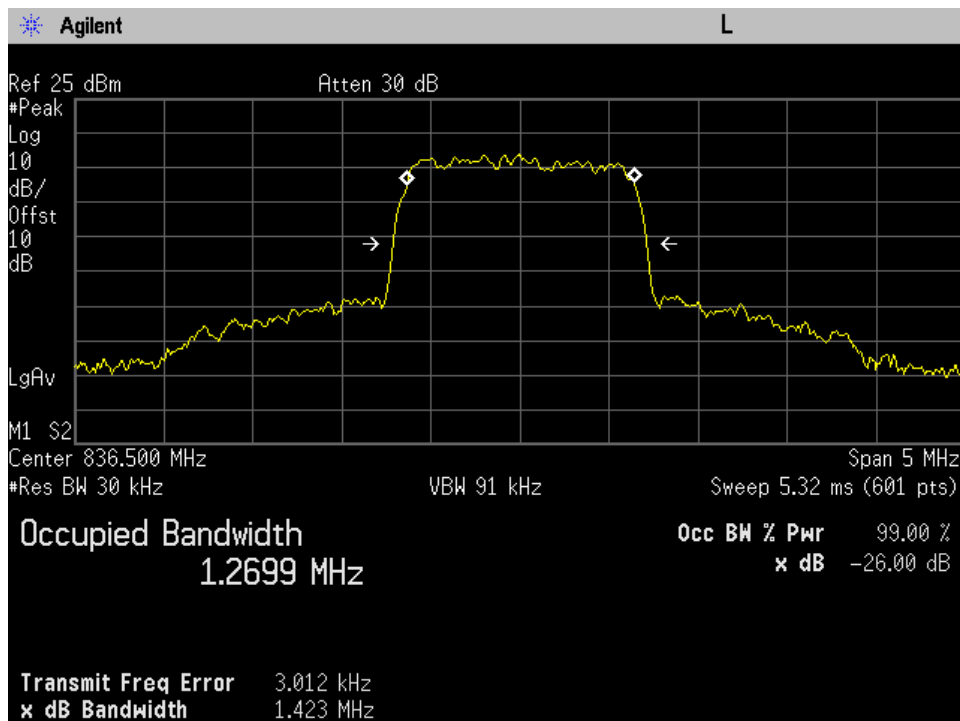

OCC BW_UL_CDMA Output_824 - 849 MHz_200 ft cable