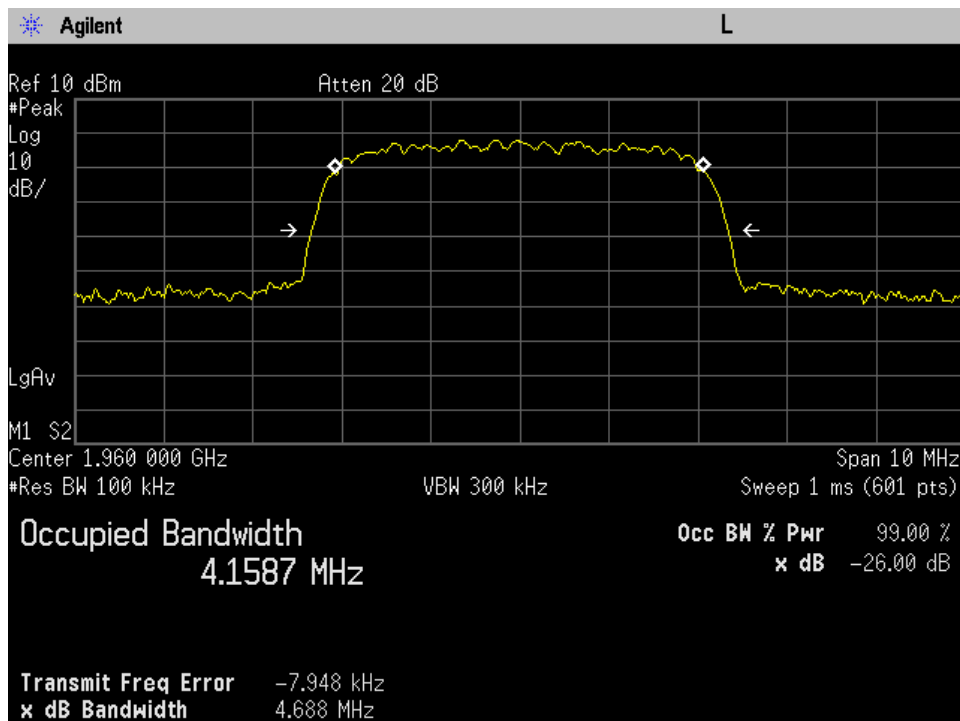

OCC BW_DL_WCDMA Output_1930 - 1990 MHz_200 ft cable