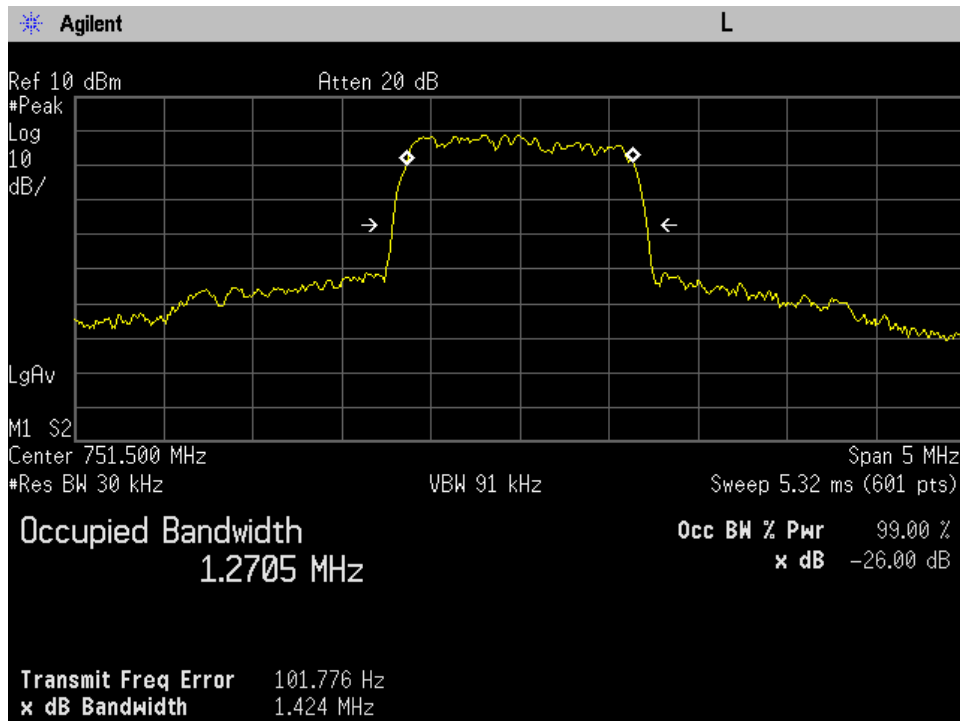

OCC BW_DL_CDMA Output_746 - 757 MHz_200 ft cable