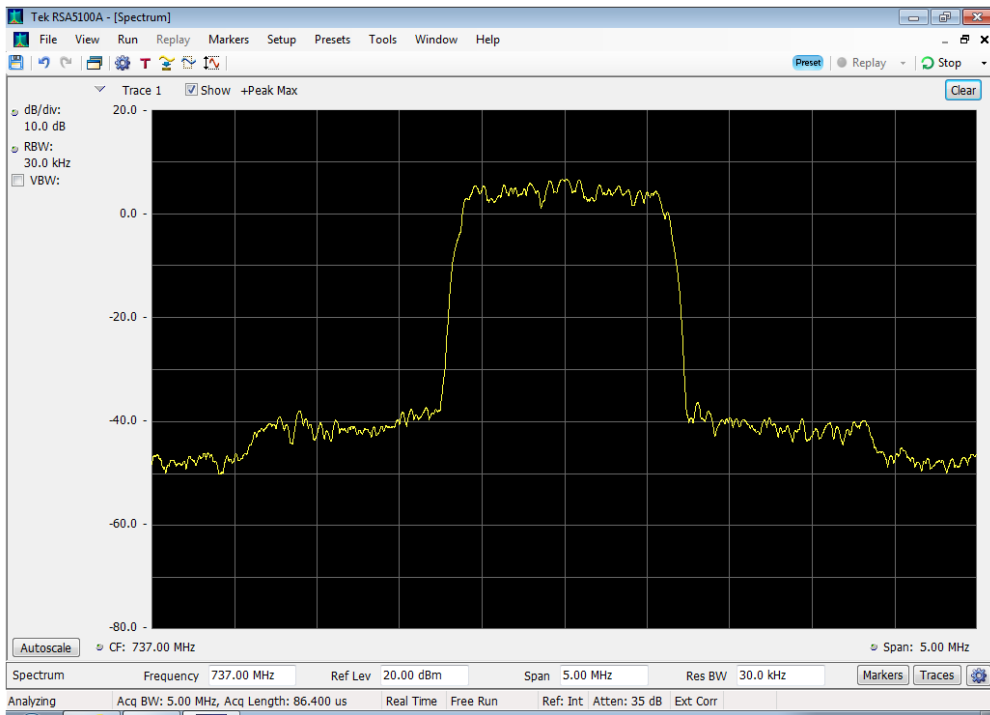

Downlink_CDMA Output_728 - 746 MHz_100 ft cable