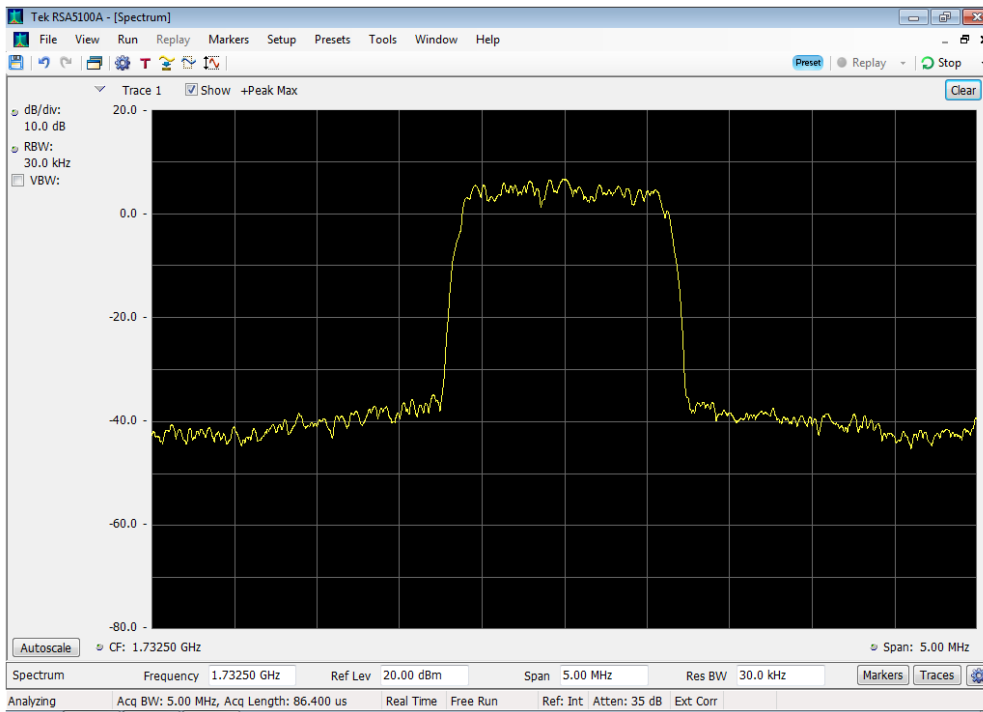

Uplink_CDMA Output_1710 - 1755 MHz_300 ft cable