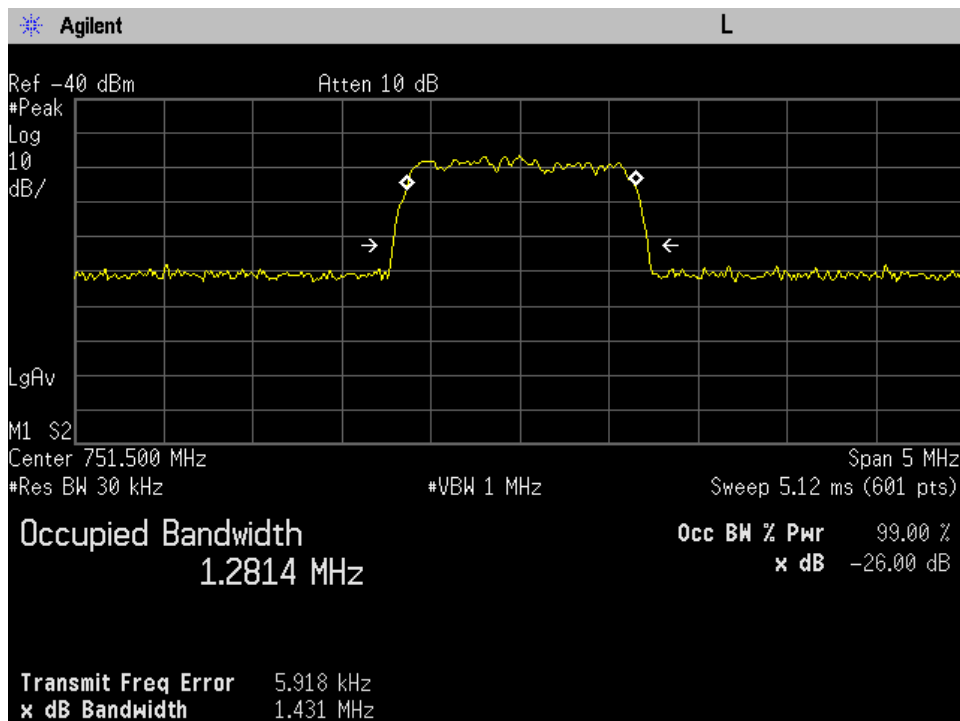

OCC BW_DL_CDMA Input_746 - 757 MHz_200 ft cable