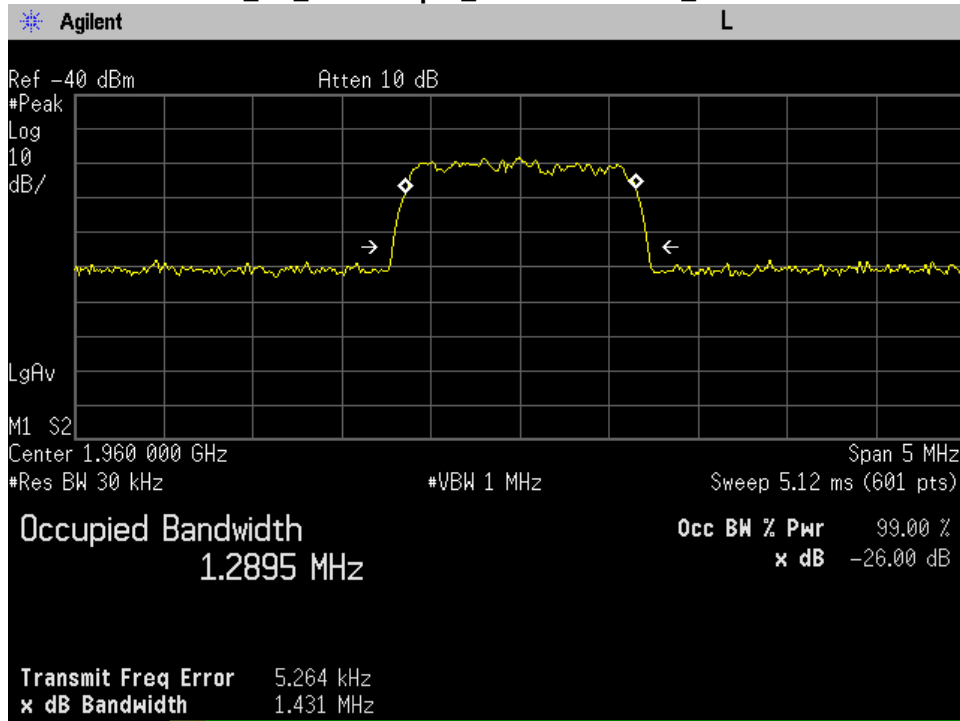

OCC BW_DL_CDMA Input_1930 - 1990 MHz_200 ft cable