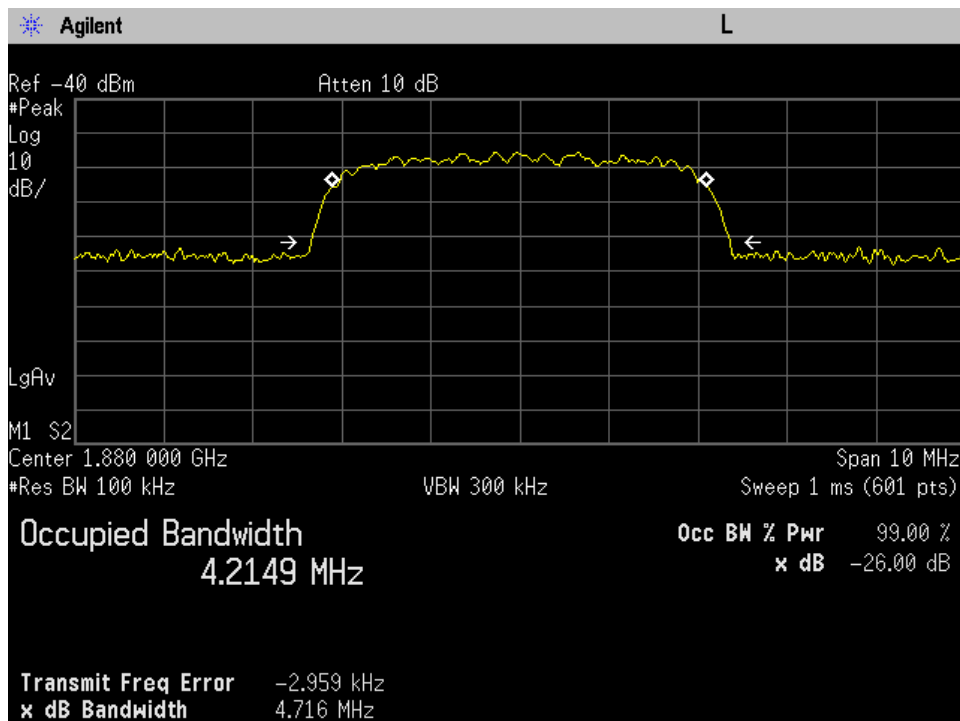

OCC BW_UL_WCDMA Input_1850 - 1910 MHz_200 ft cable