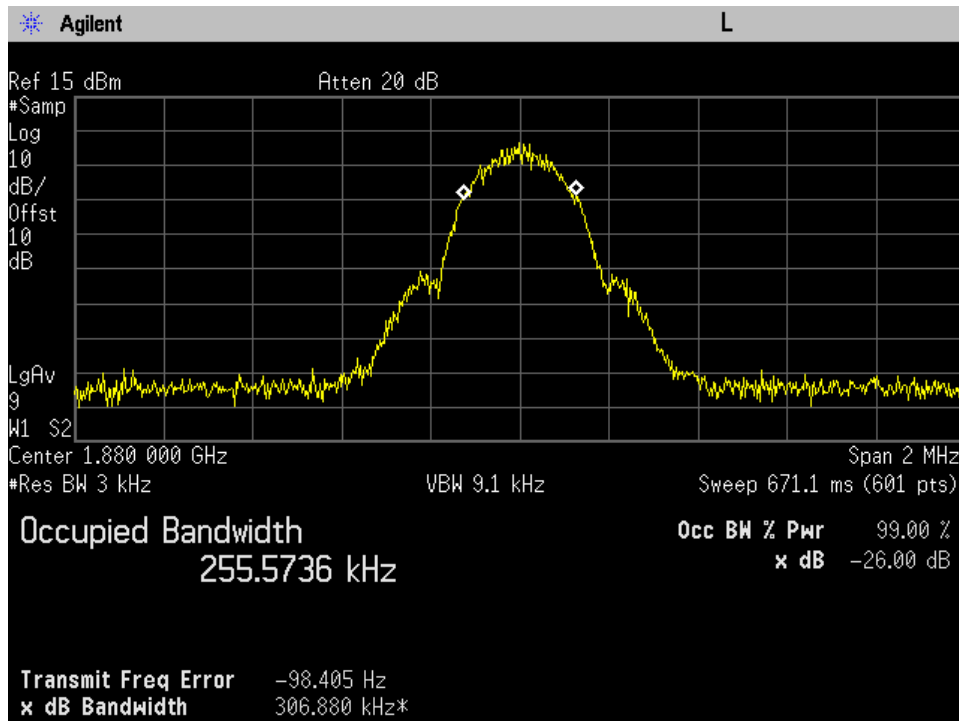

OCC BW_UL_GSM Output_1850 - 1910 MHz_200 ft cable