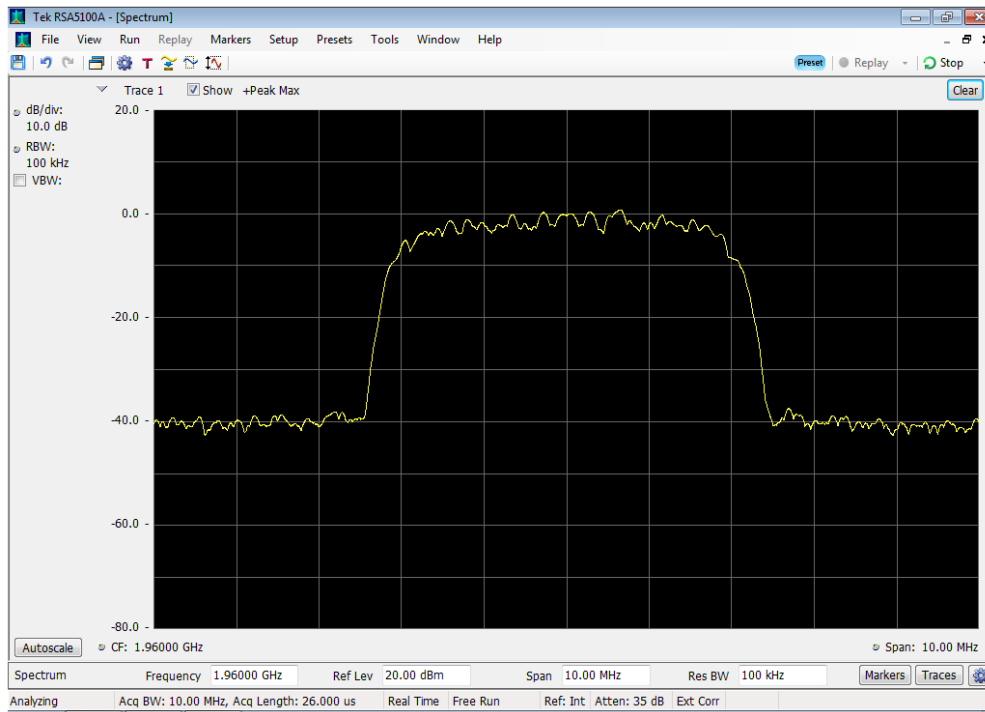

Downlink_WCDMA Output_1930 - 1995 MHz_100 ft cable