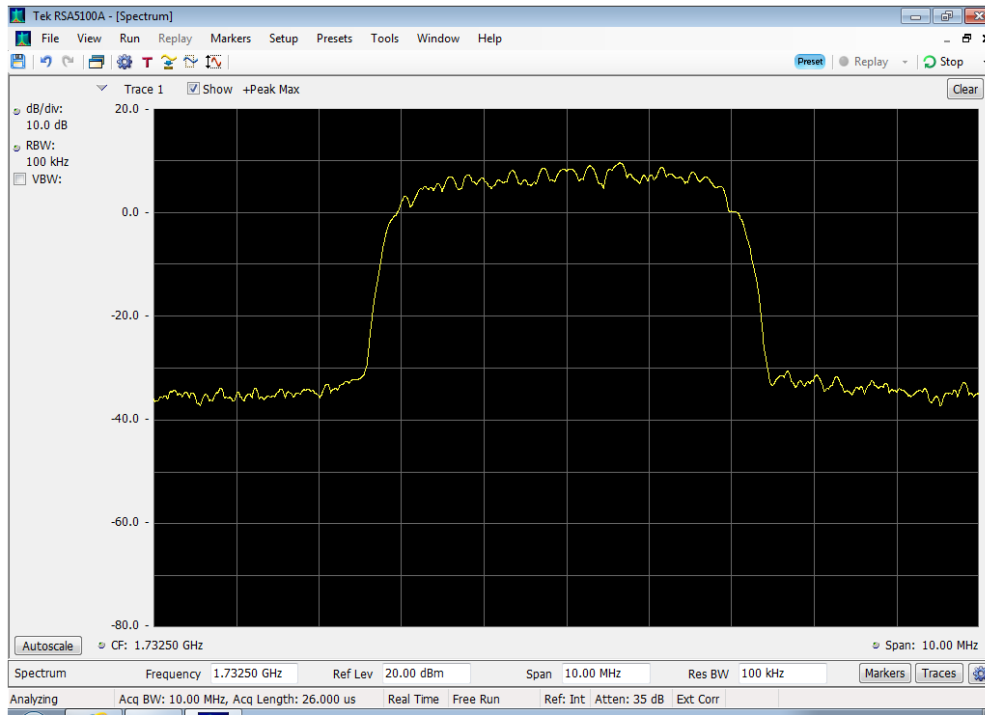

Uplink_WCDMA Output_1710 - 1755 MHz_100 ft cable