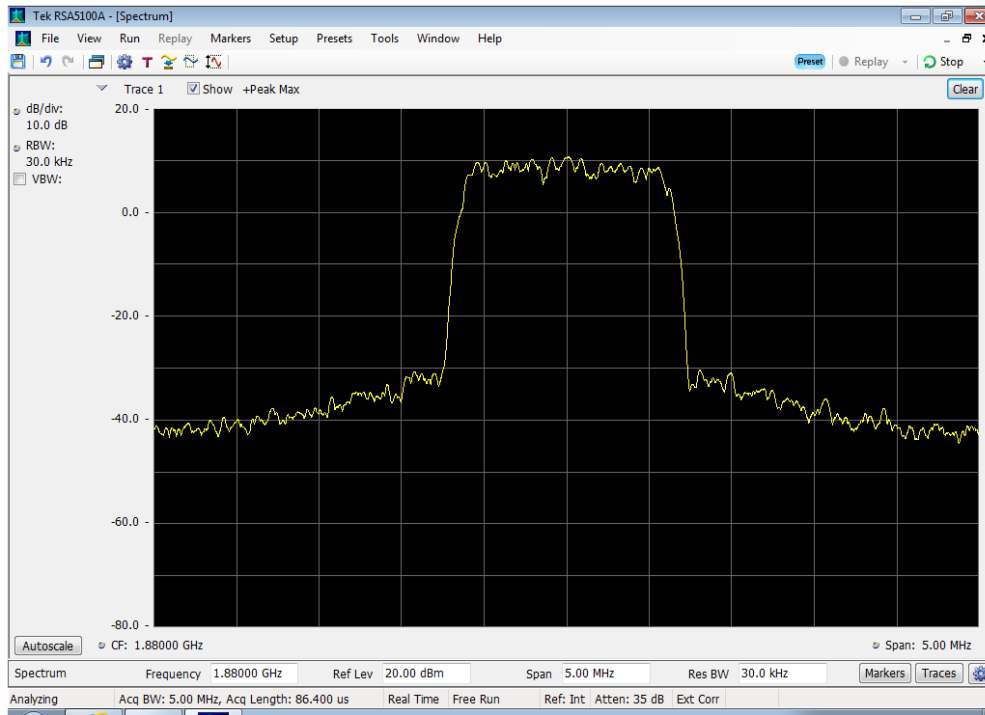

Uplink_CDMA Output_1850 - 1915 MHz_300 ft cable