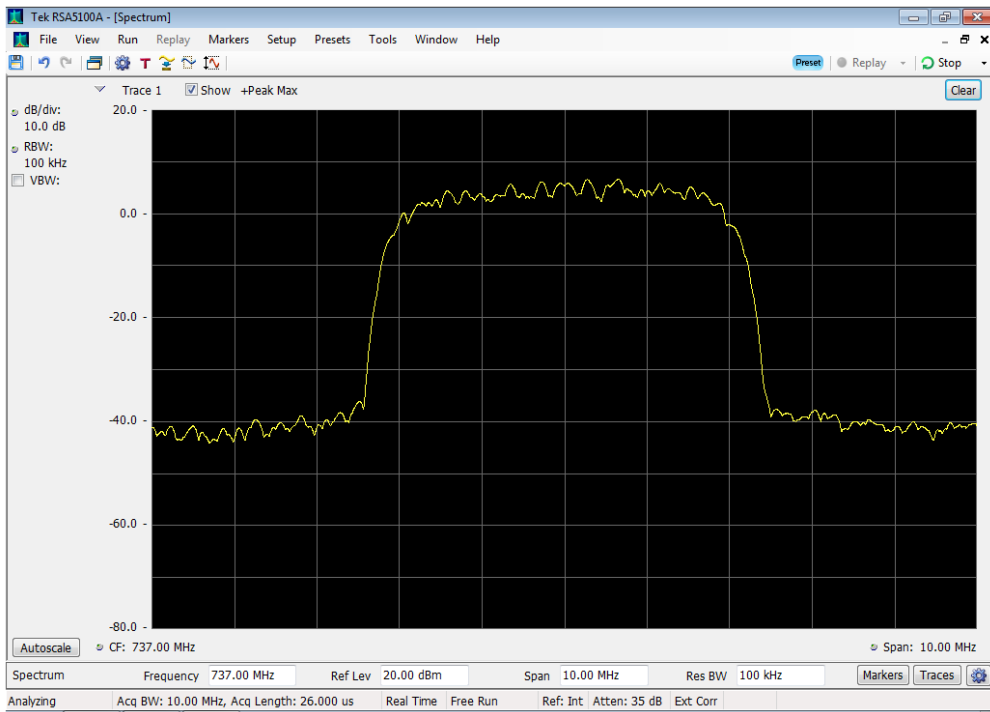

Downlink_WCDMA Output_728 - 746 MHz_100 ft cable