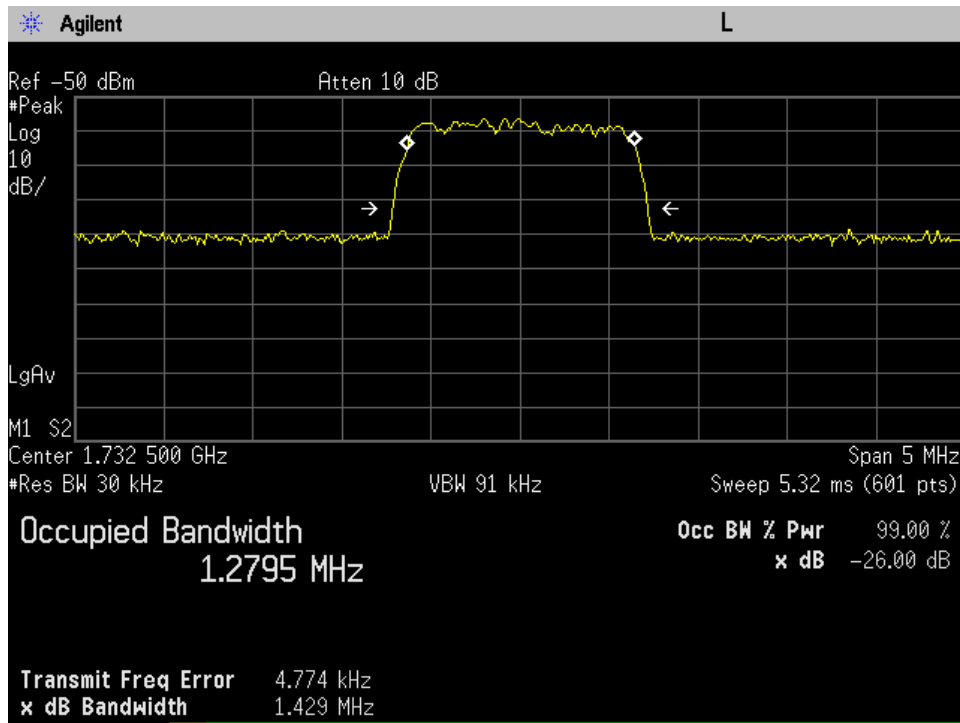

OCC BW_UL_CDMA Input_1710 - 1755 MHz_200 ft cable