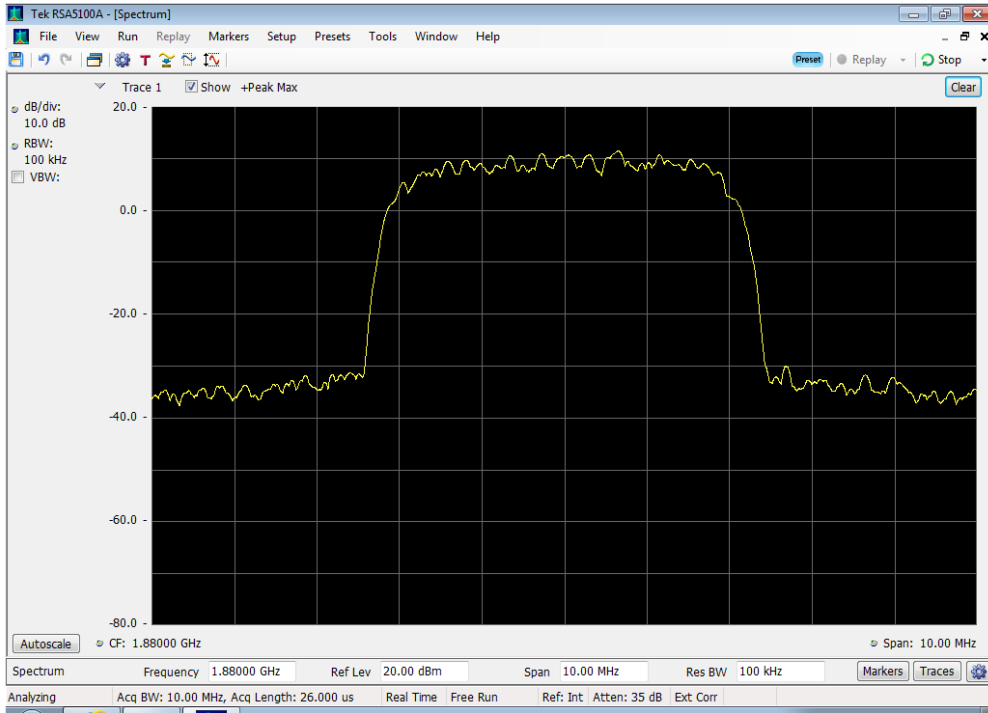

Uplink_WCDMA Output_1850 - 1915 MHz_300 ft cable