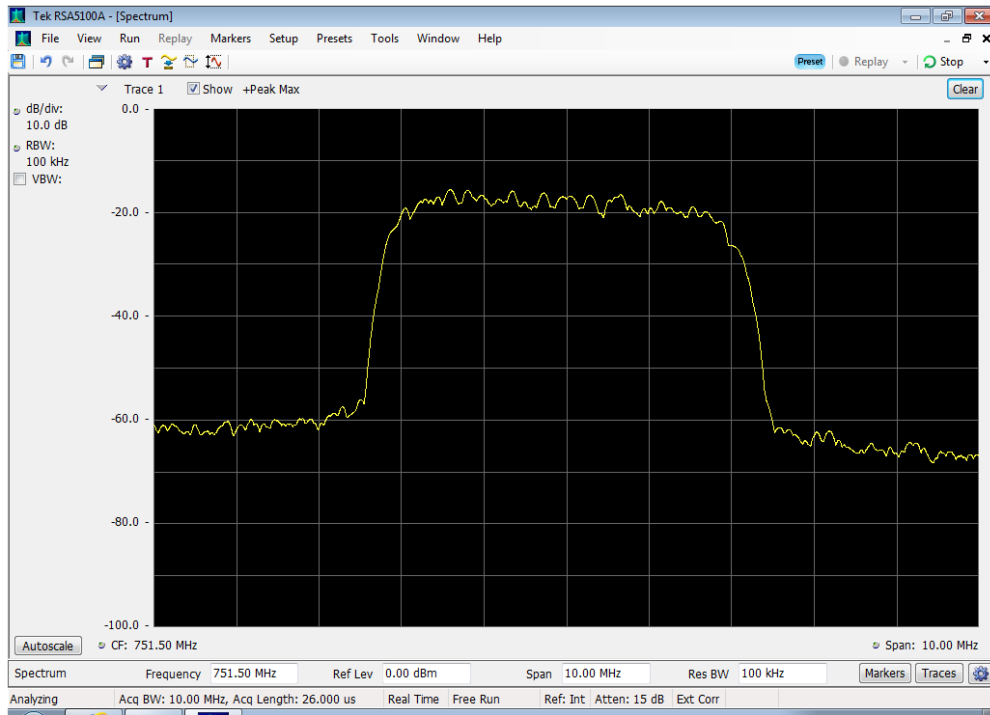

Downlink_WCDMA Output_746 - 757 MHz_300 ft cable