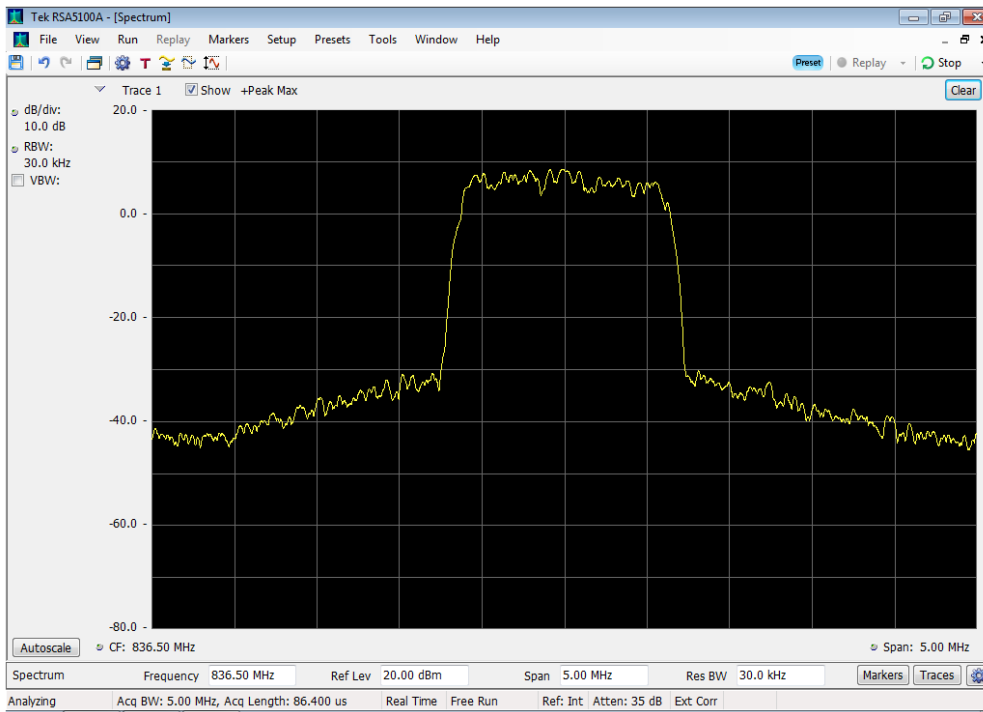

Uplink_CDMA Output_824 - 849 MHz_300 ft cable