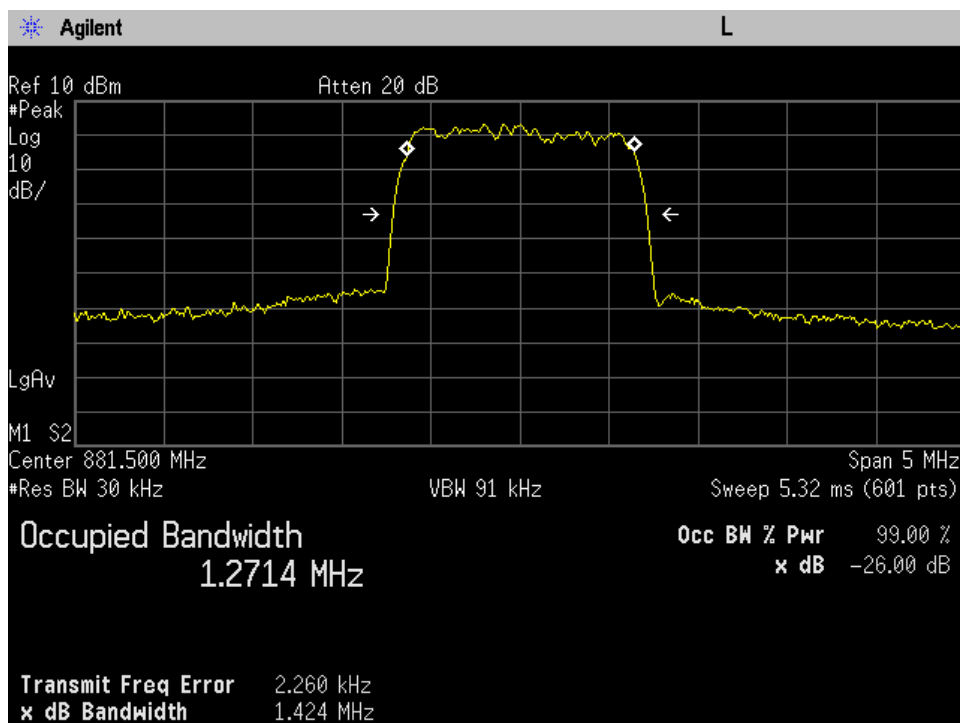

OCC BW_DL_CDMA Output_869 - 894 MHz_200 ft cable