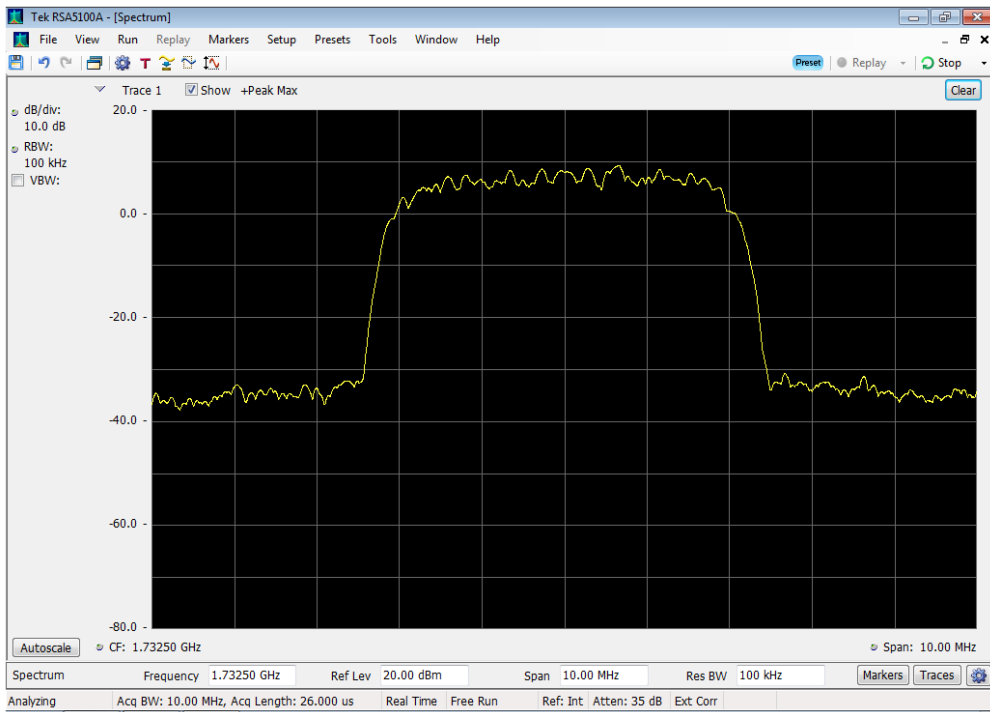

Uplink_WCDMA Output_1710 - 1755 MHz_300 ft cable