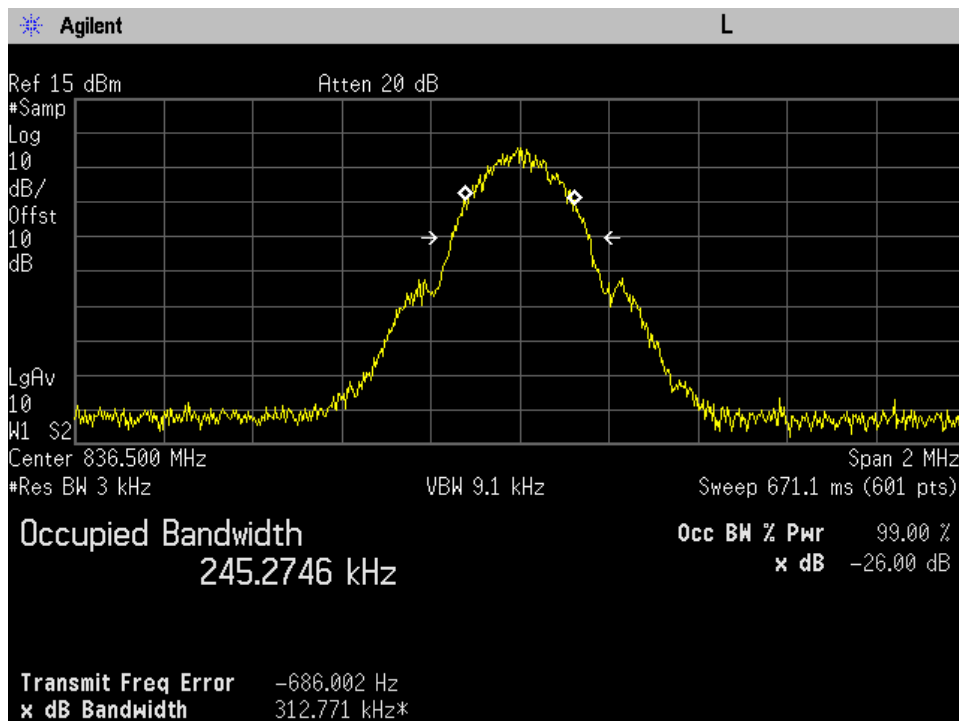

OCC BW_UL_GSM Output_824 - 849 MHz_200 ft cable