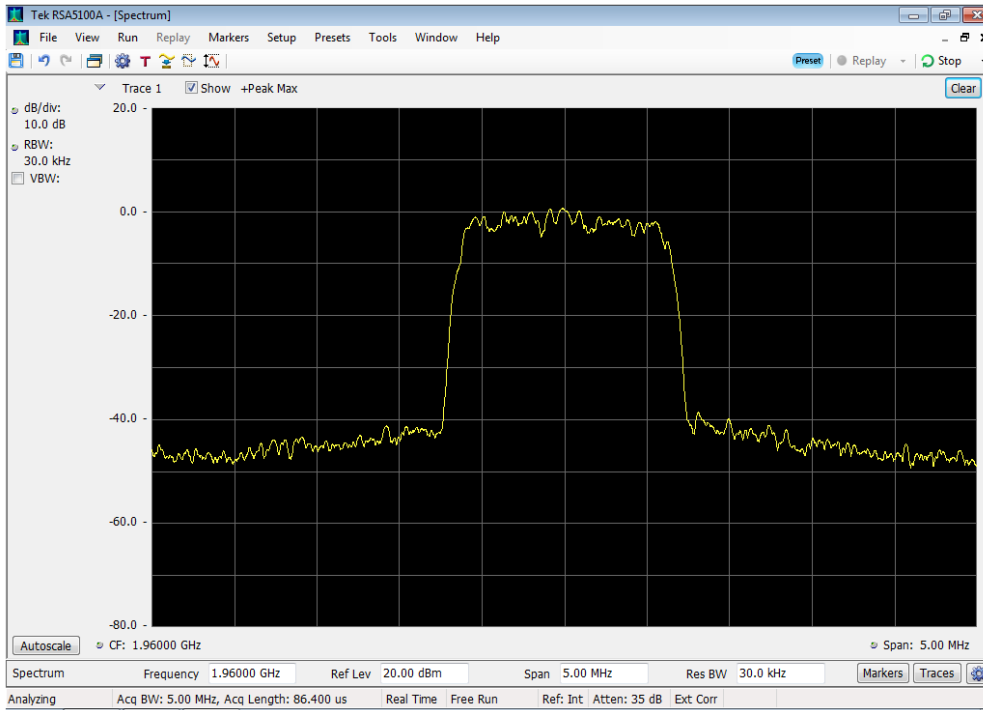

Downlink_CDMA Output_1960 - 1995 MHz_100 ft cable