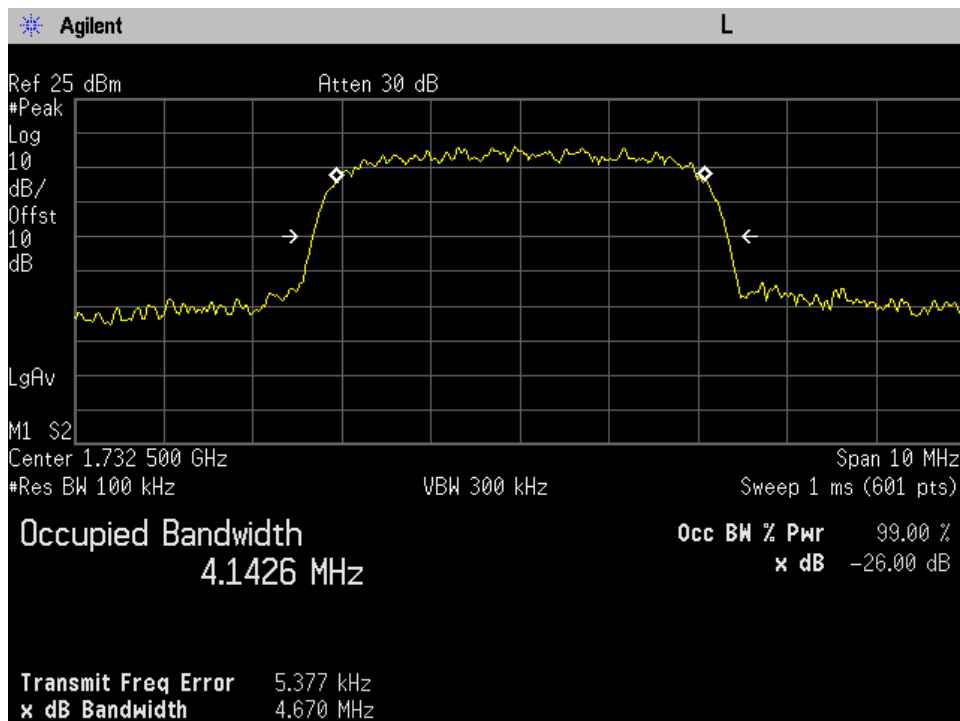

OCC BW_UL_WCDMA Output_1710 - 1755 MHz_200 ft cable