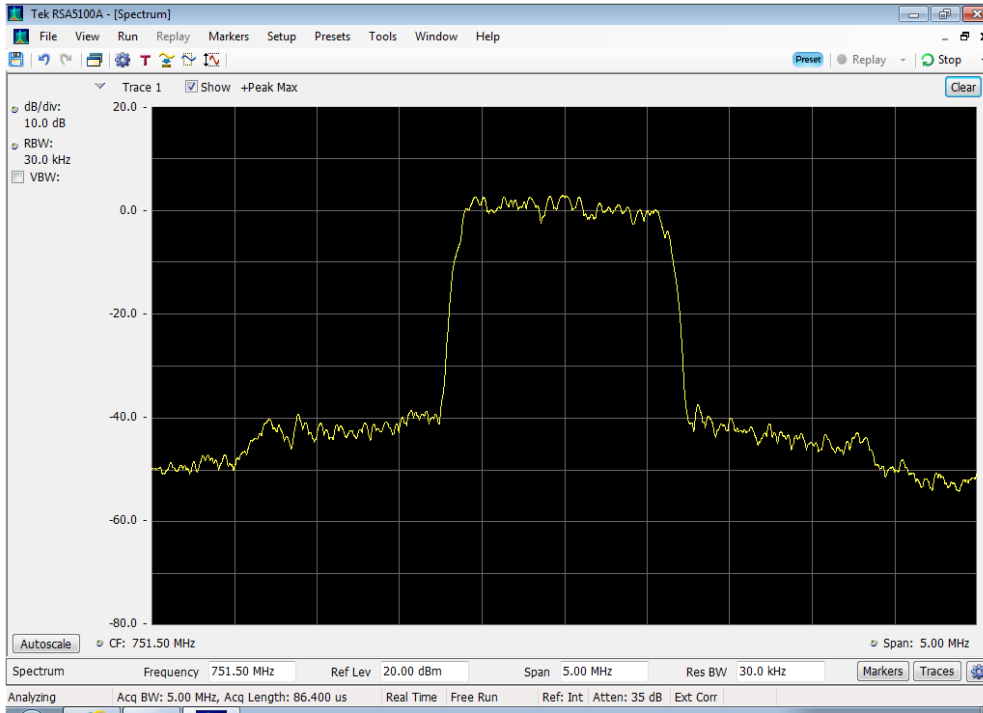

Downlink_CDMA Output_746 - 757 MHz_100 ft cable