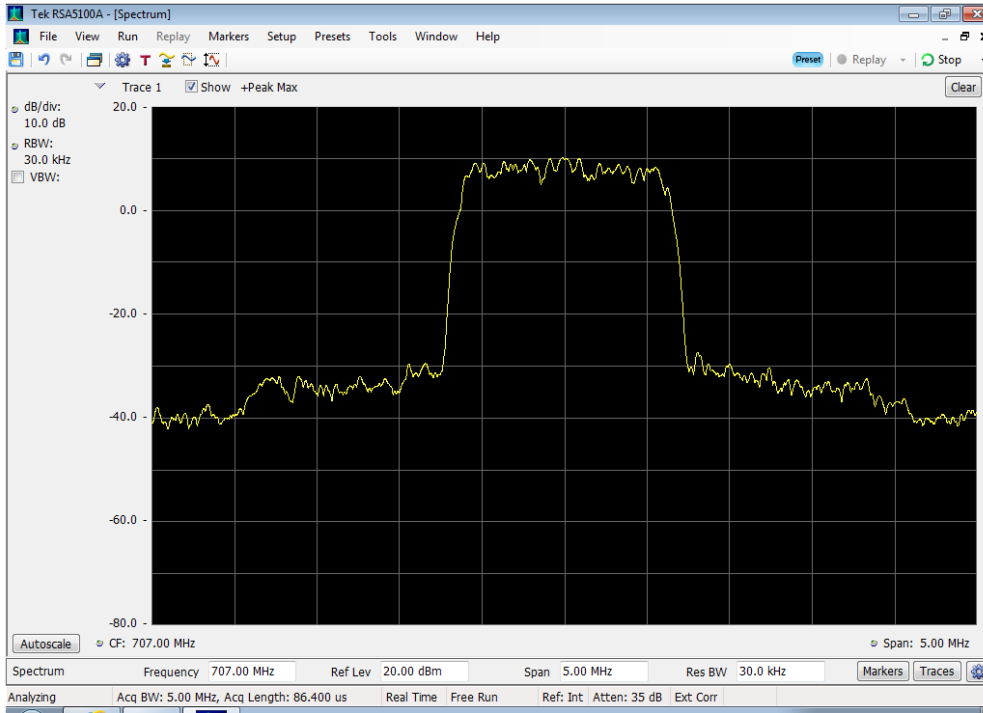

Uplink_CDMA Output_698 - 716 MHz_100 ft cable