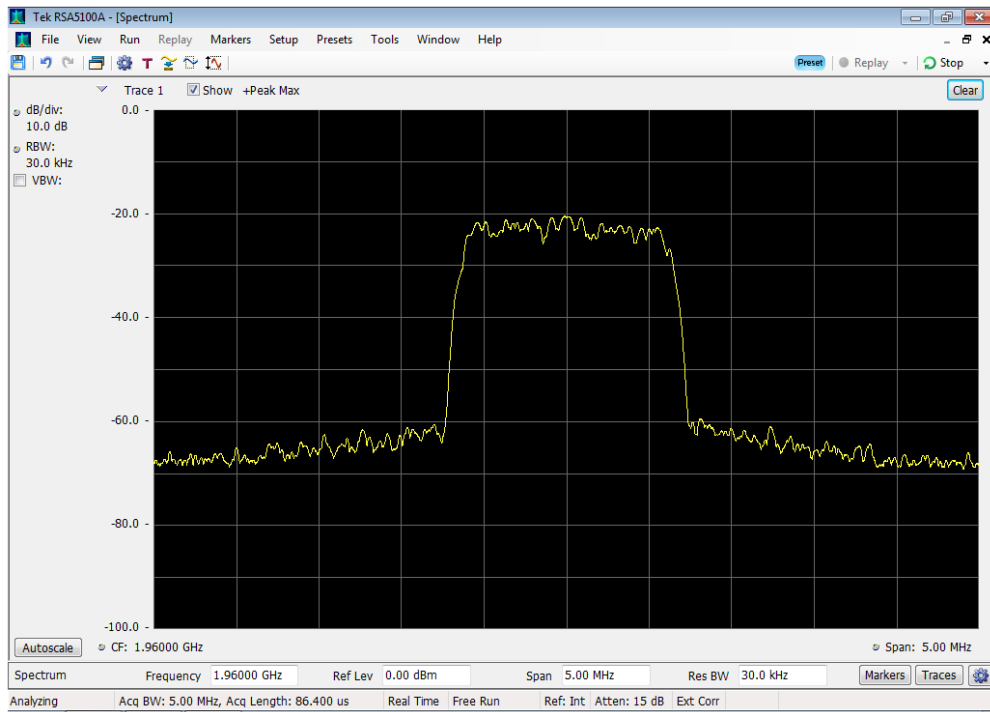

Downlink_CDMA Output_1930 - 1995 MHz_300 ft cable