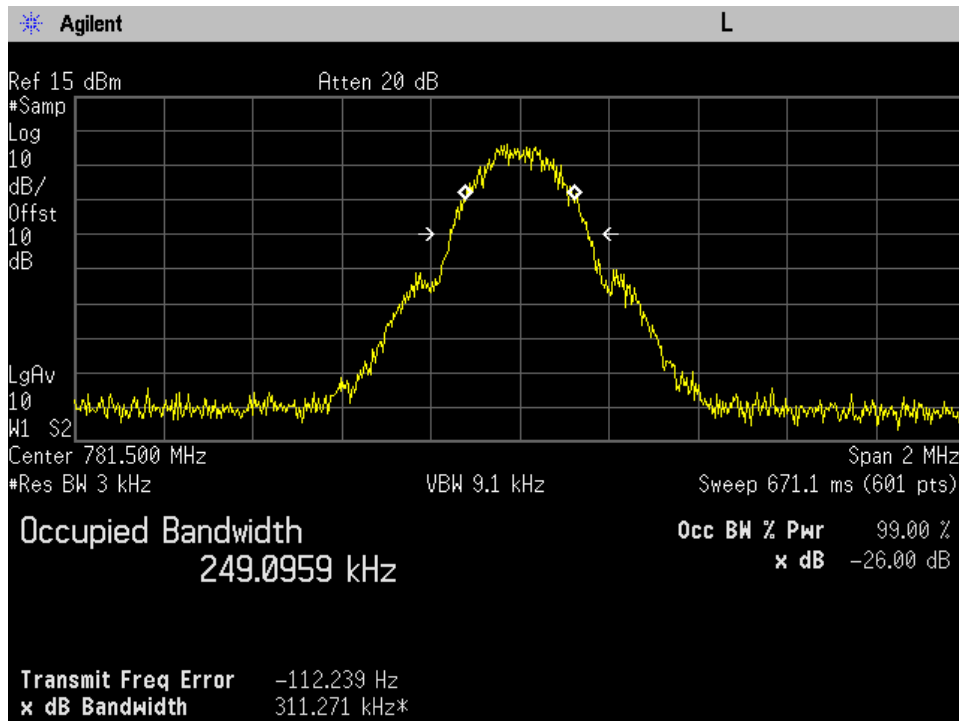

OCC BW_UL_GSM Output_776 - 787 MHz_200 ft cable