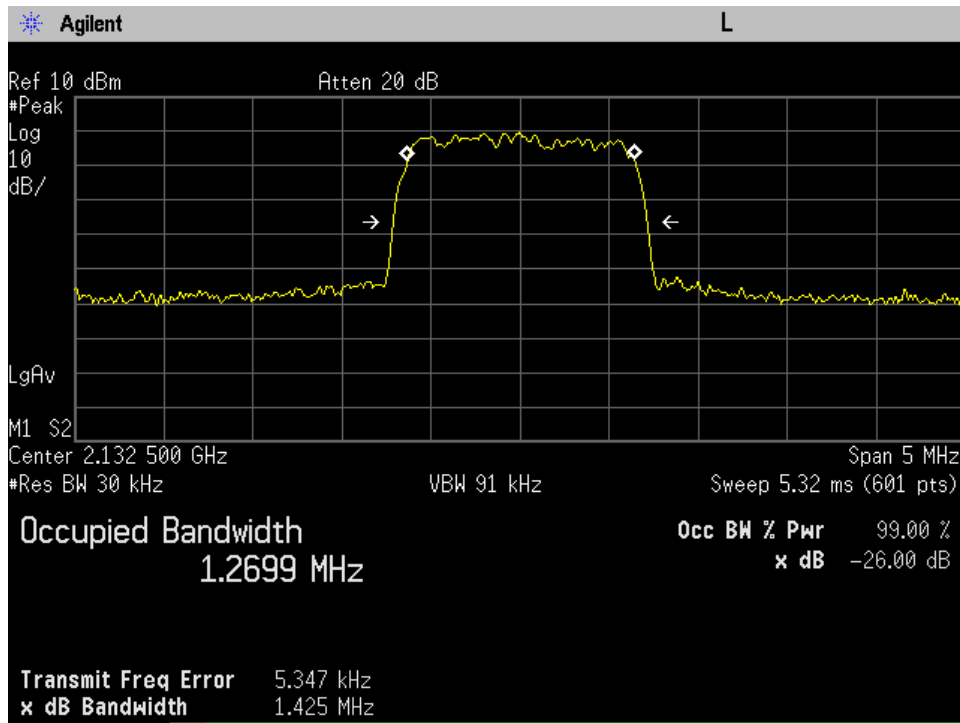

OCC BW_DL_CDMA Output_2110 - 2155 MHz_200 ft cable