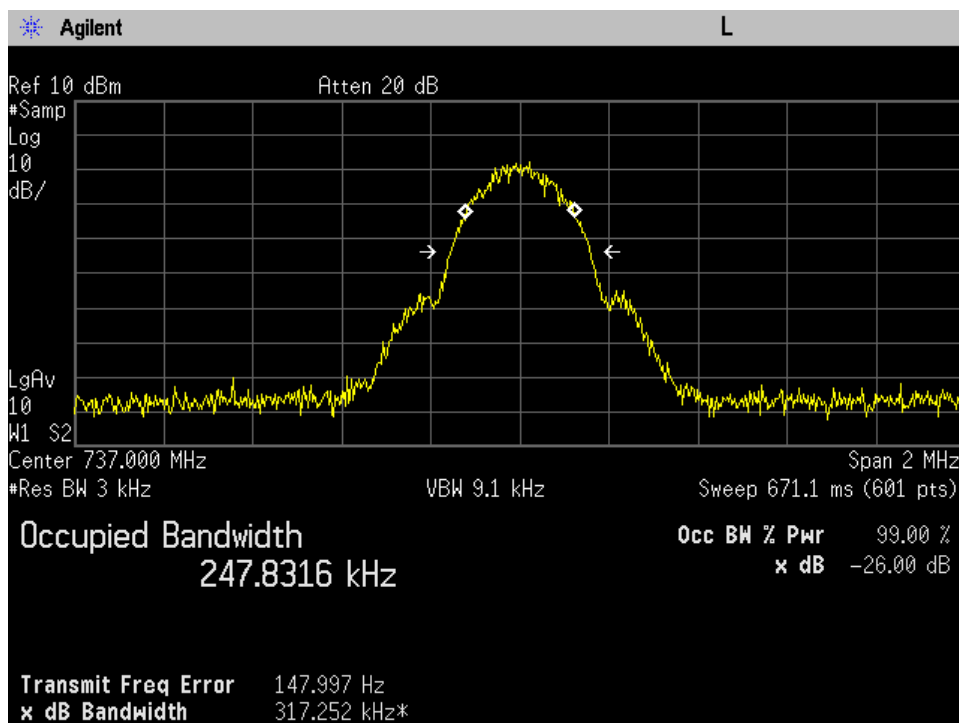

OCC BW_DL_GSM Output_728 - 746 MHz_200 ft cable_