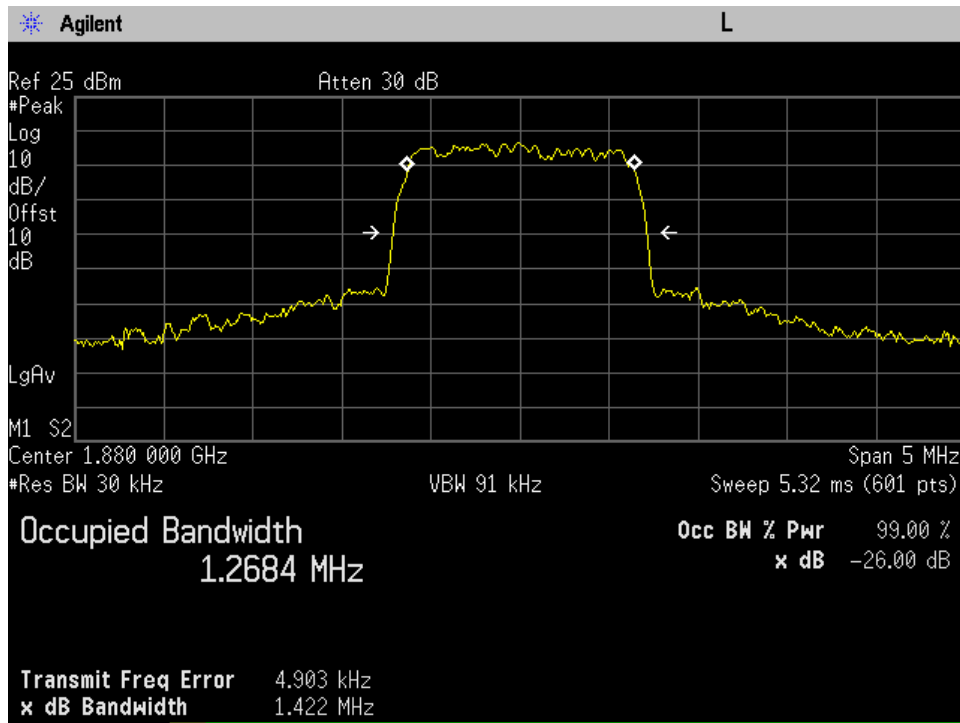

OCC BW_UL_CDMA Output_1850 - 1910 MHz_200 ft cable