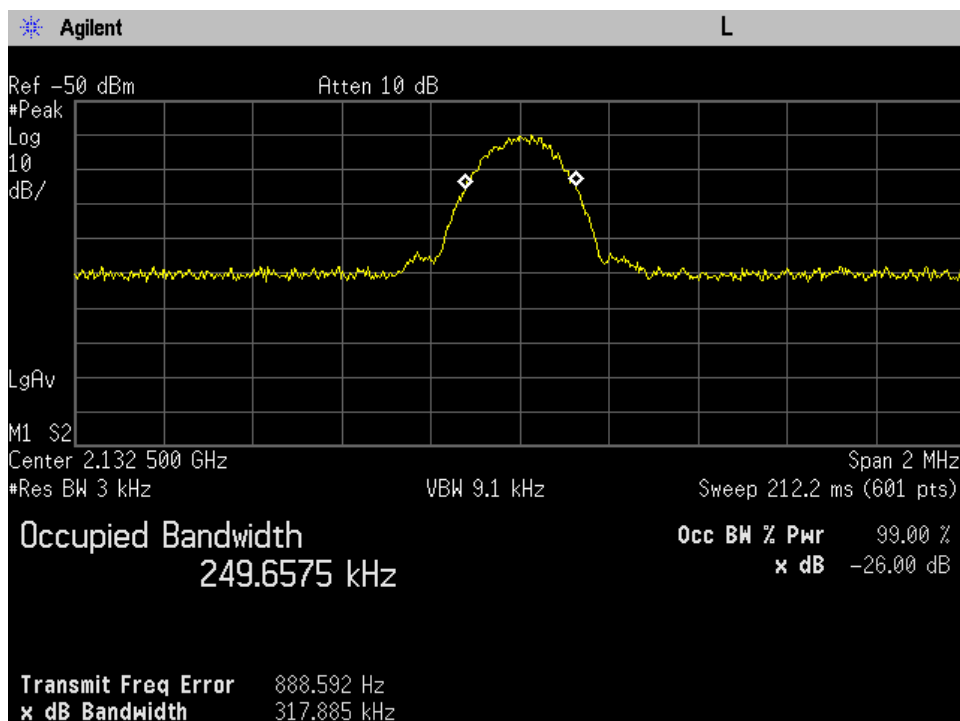

OCC BW_DL_GSM Input_2110 - 2155 MHz_200 ft cable