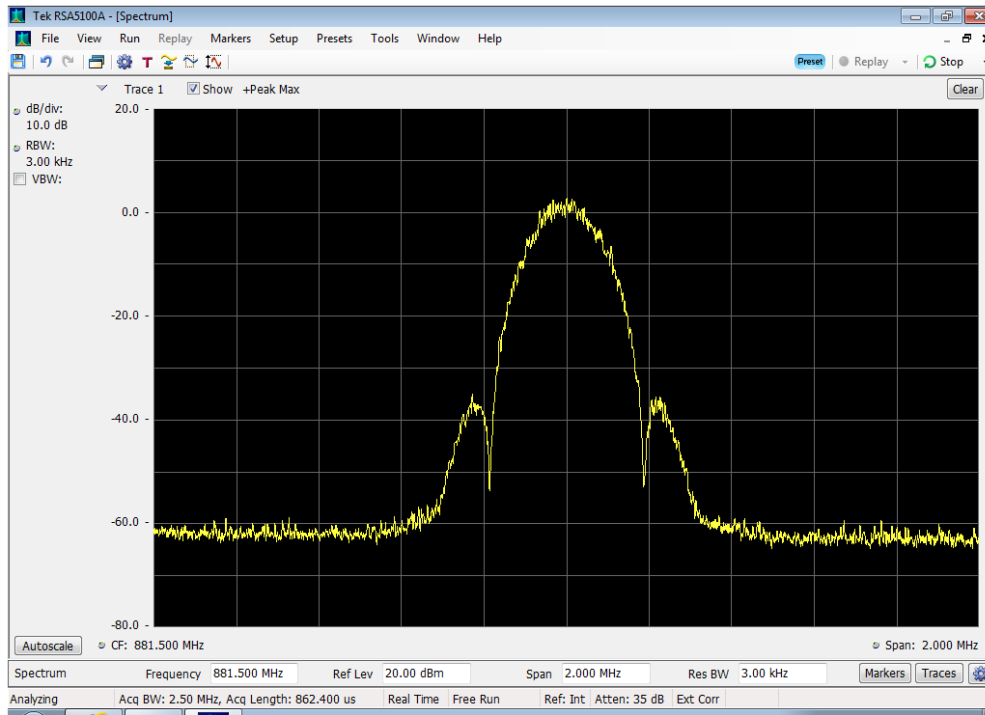

Downlink_GSM Output_869 - 894 MHz_100 ft cable