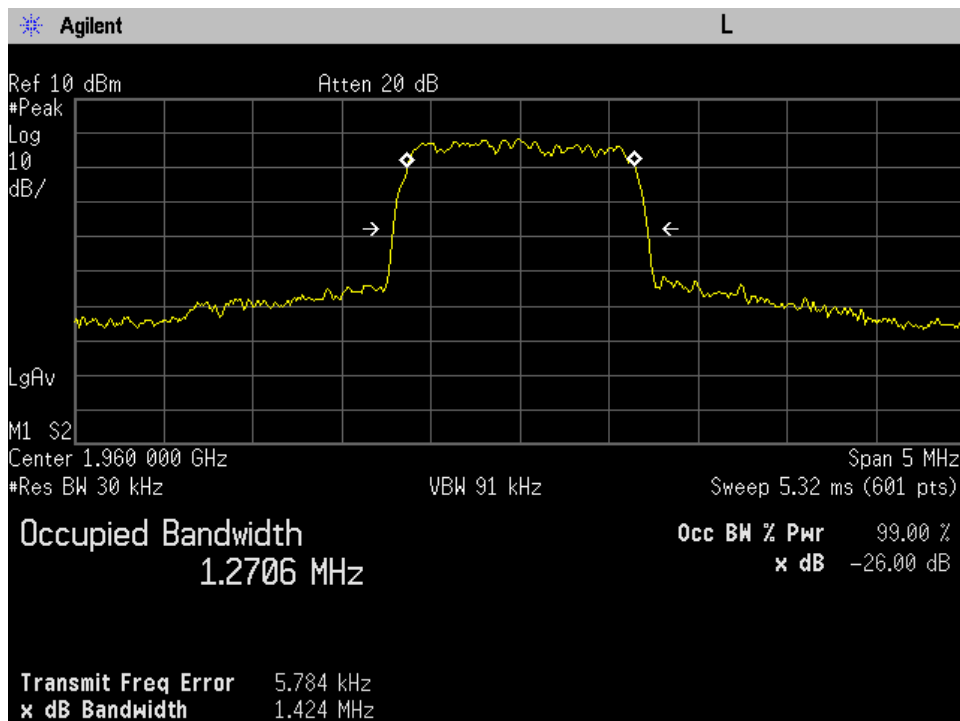

OCC BW_DL_CDMA Output_1930 - 1990 MHz_200 ft cable