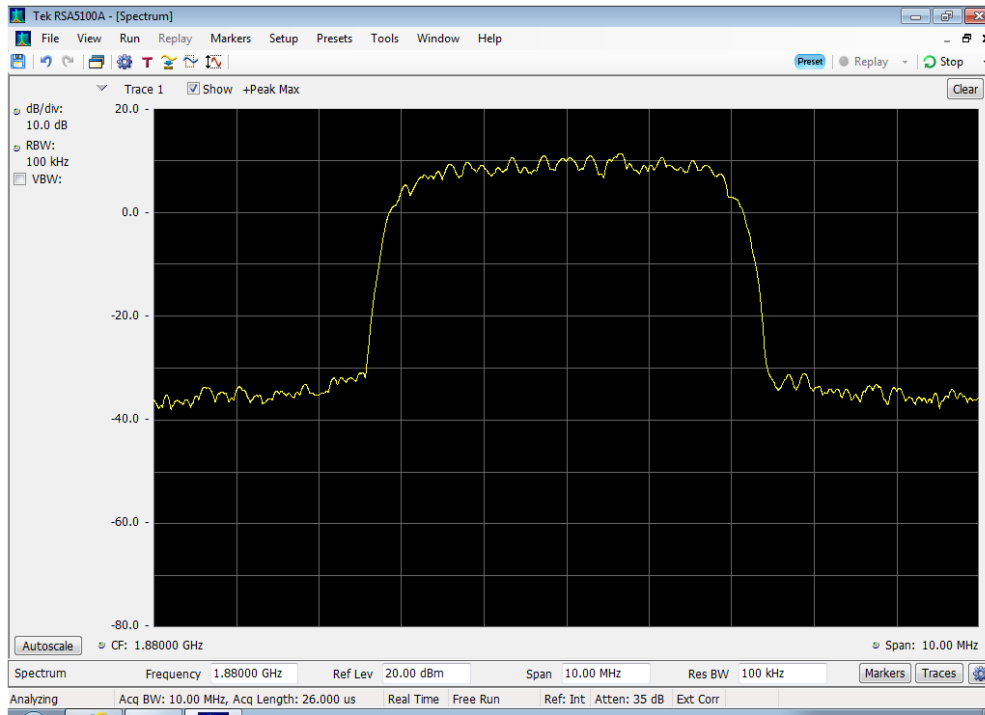

Uplink_WCDMA Output_698 - 716 MHz_100 ft cable