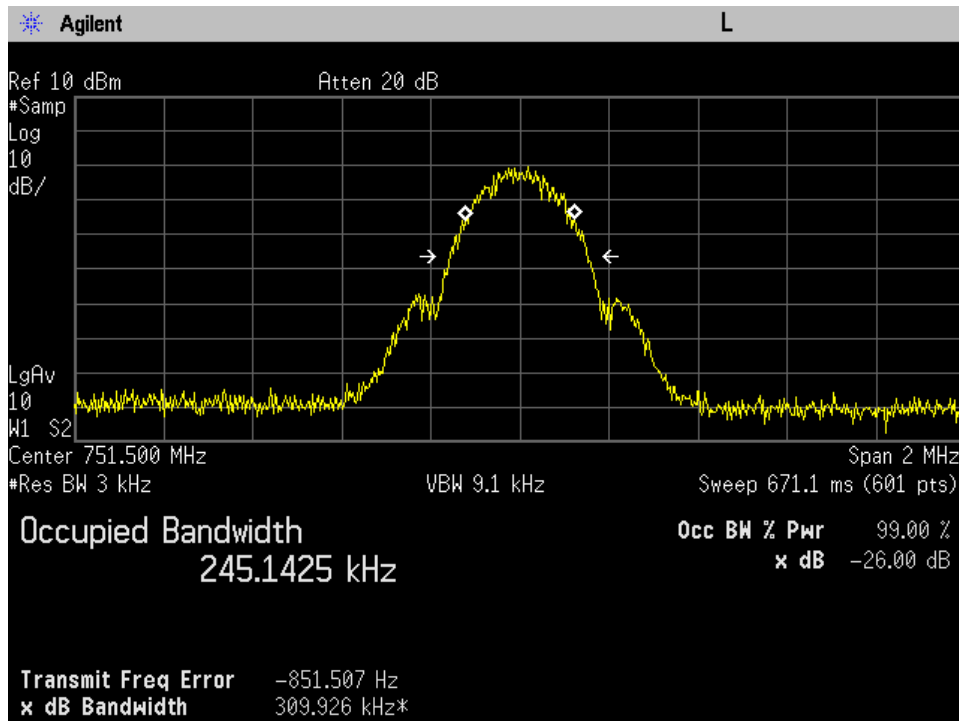

OCC BW_DL_GSM Output_746 - 757 MHz_200 ft cable