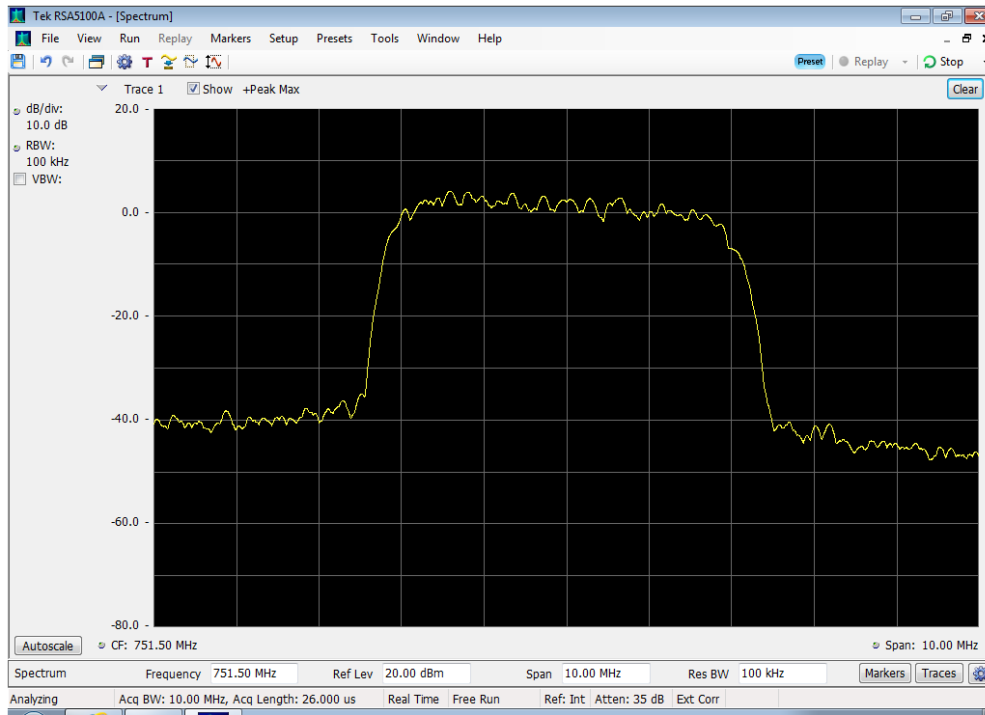

Downlink_WCDMA Output_746 - 757 MHz_100 ft cable