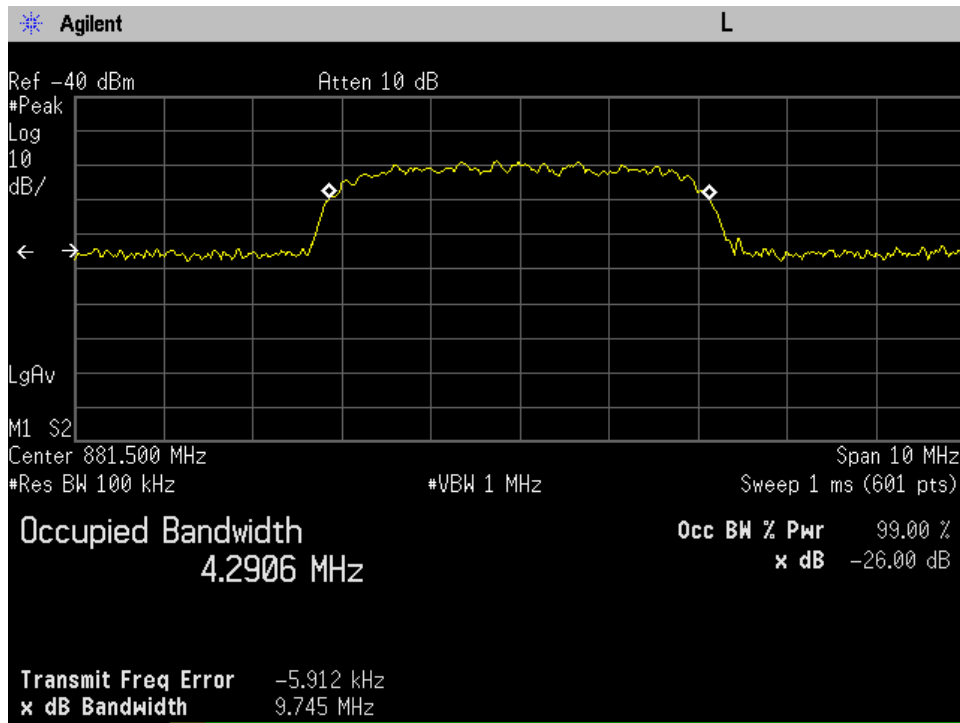

OCC BW_DL_WCDMA Input_869 - 894 MHz_200 ft cable