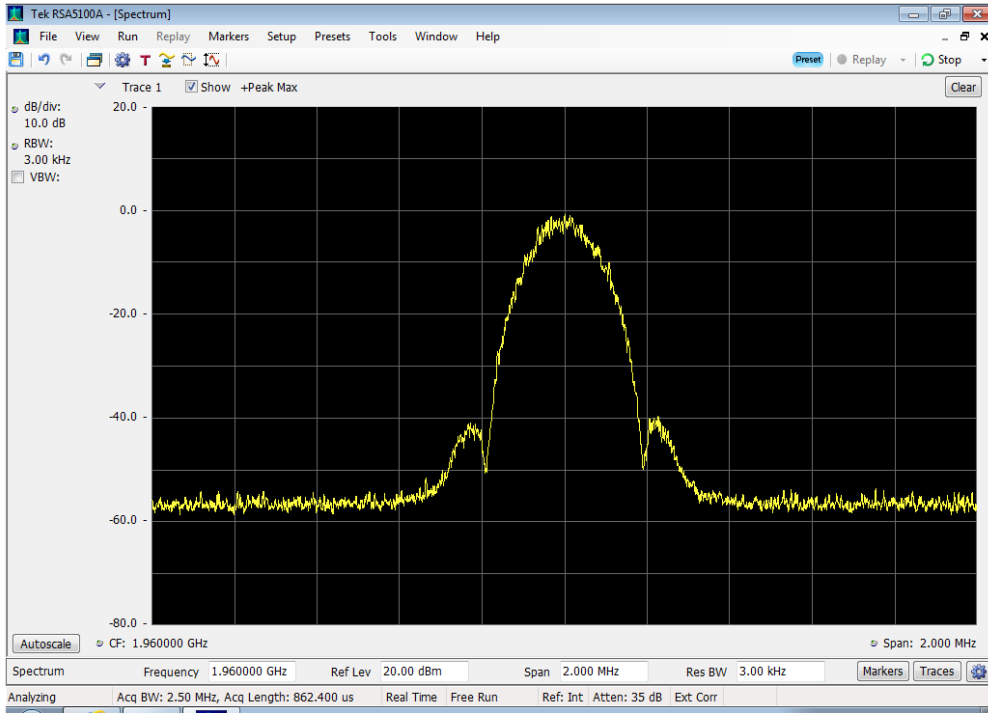

Downlink_GSM Output_1930 - 1995 MHz_100 ft cable