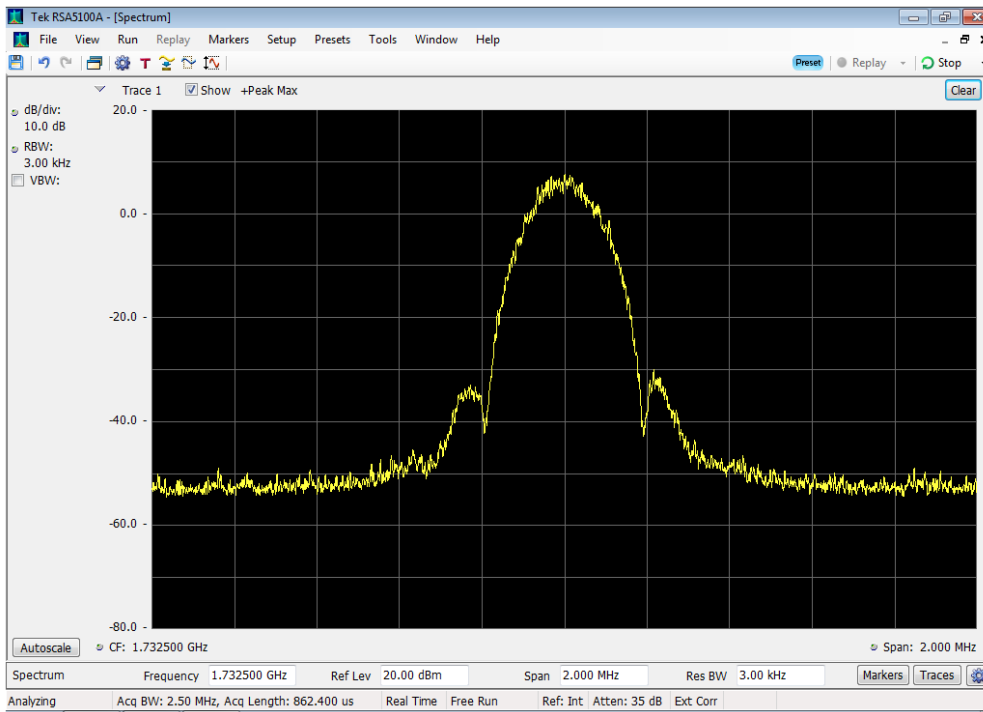

Uplink_GSM Output_1710 - 1755 MHz_100 ft cable