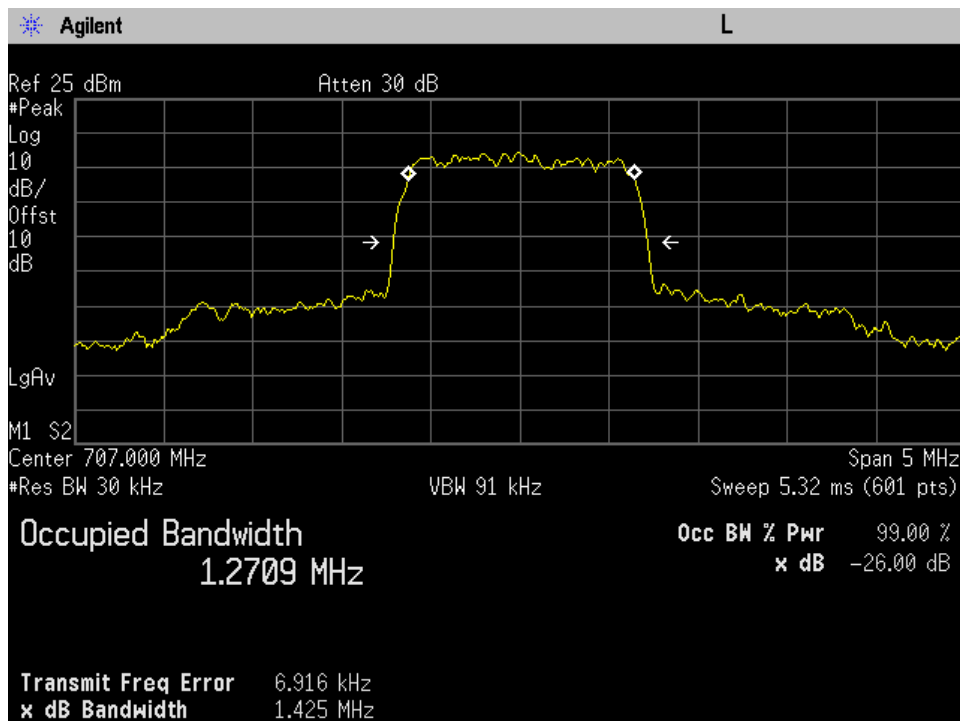

OCC BW_UL_CDMA Output_698 - 716 MHz_200 ft cable