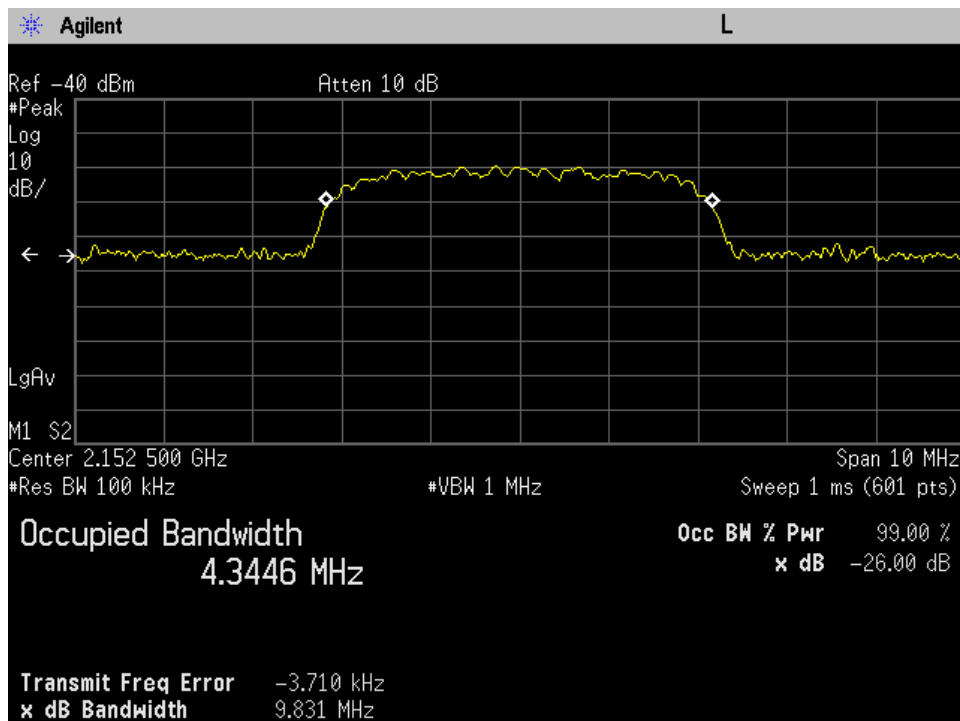

OCC BW_DL_WCDMA Input_2110 - 2155 MHz_200 ft cable