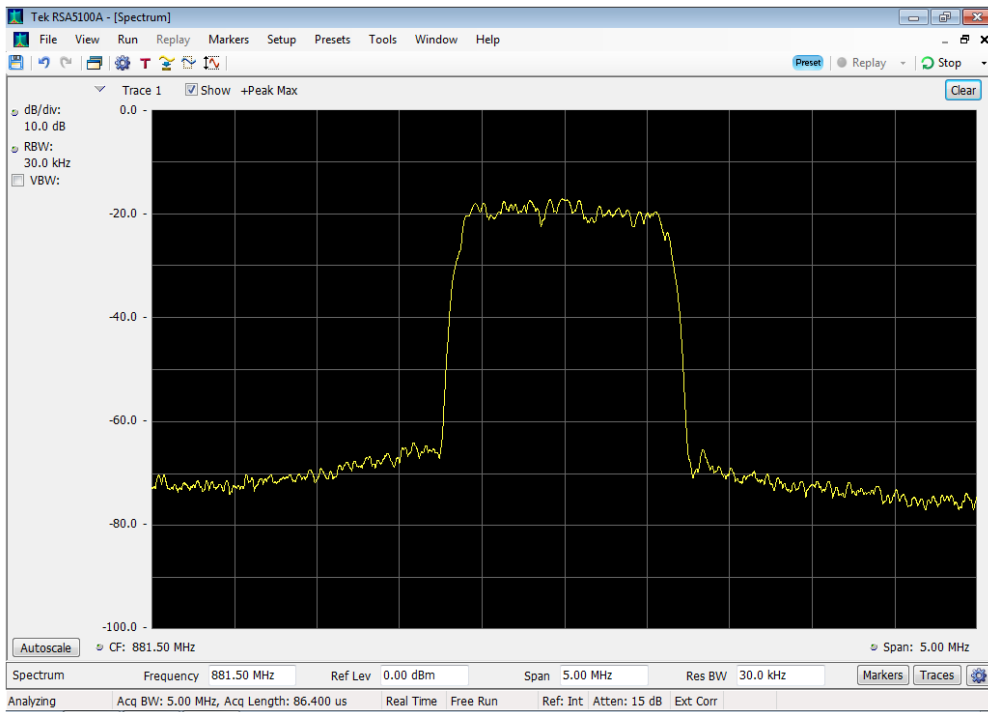

Downlink_CDMA Output_869 - 894 MHz_300 ft cable