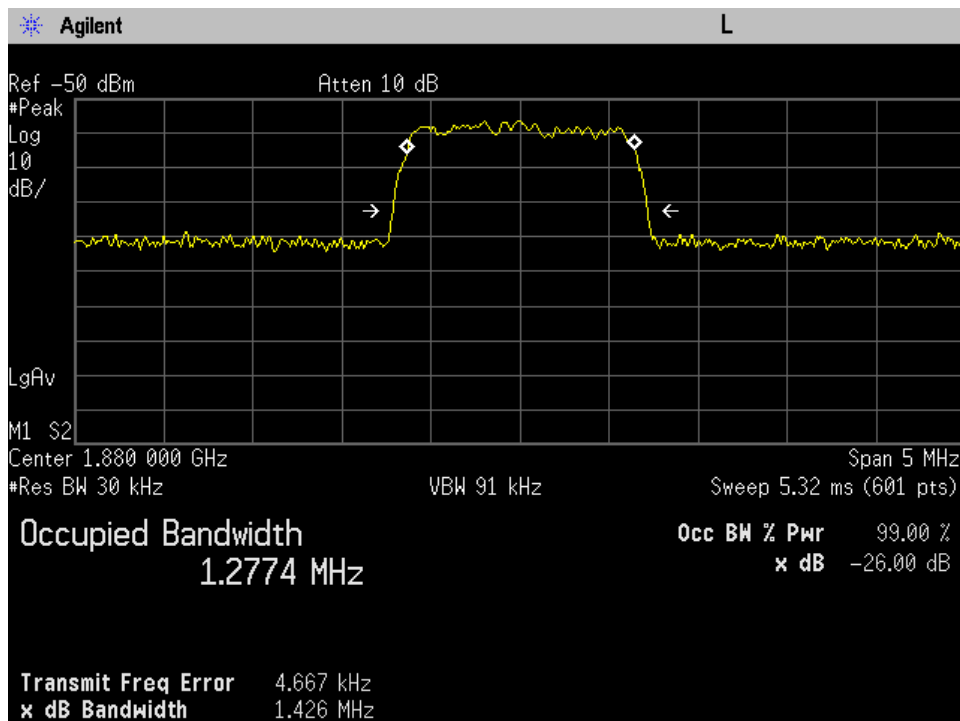

OCC BW_UL_CDMA Input_1850 - 1910 MHz_200 ft cable