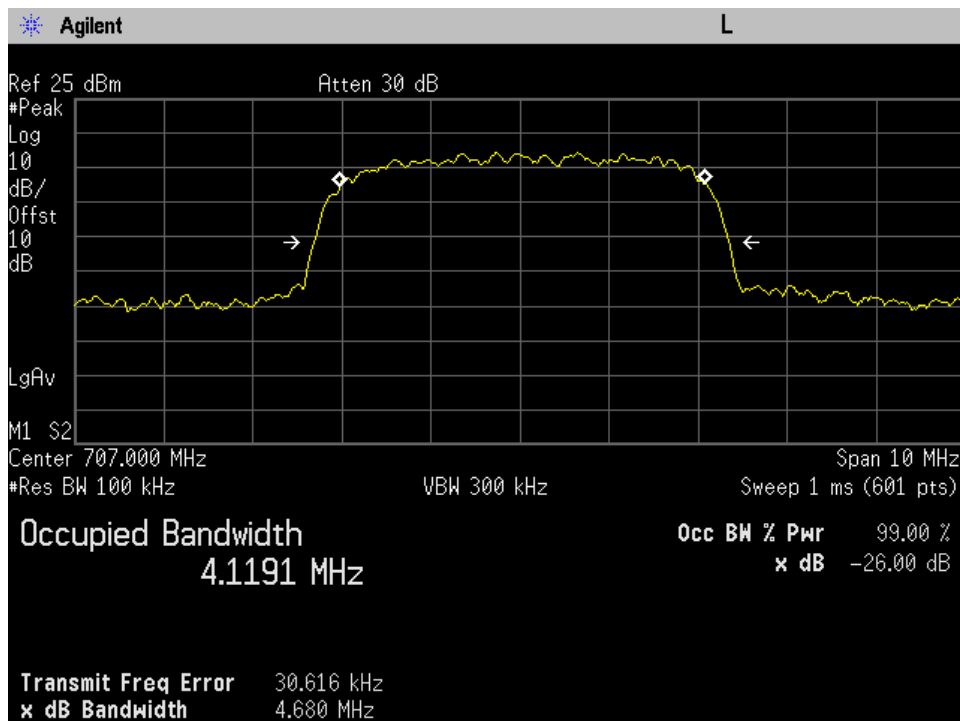

### OCC BW\_UL\_WCDMA Output\_1710 - 1755 MHz\_200 ft cable

OCC BW\_UL\_WCDMA Output\_1850 - 1910 MHz\_200 ft cable

OCC BW\_UL\_WCDMA Output\_698 - 716 MHz\_200 ft cable