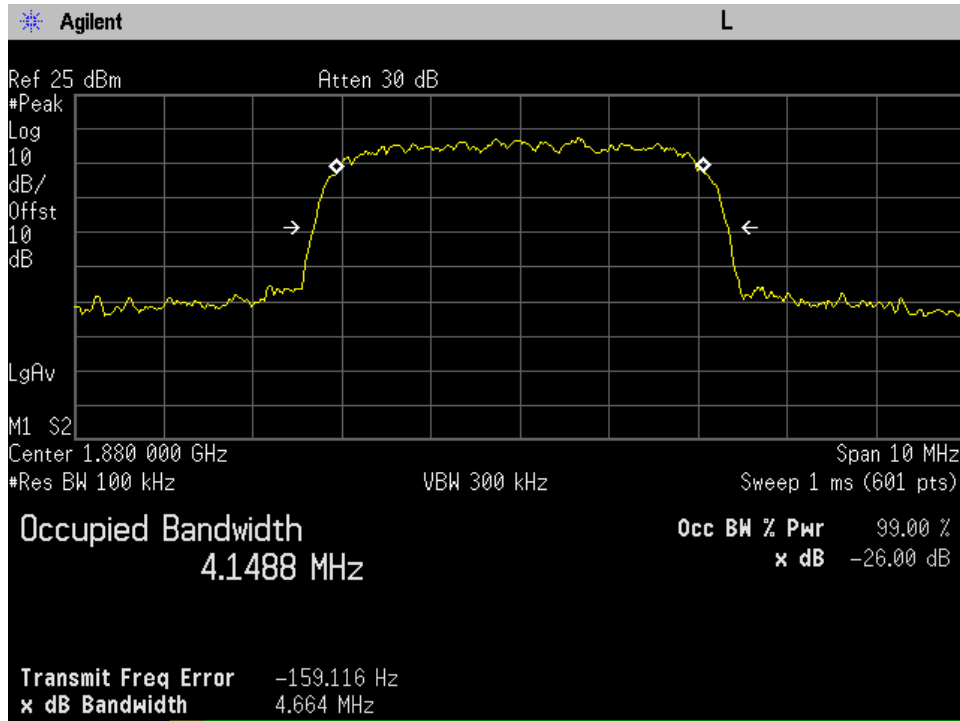

OCC BW_UL_WCDMA Output_1850 - 1910 MHz_200 ft cable