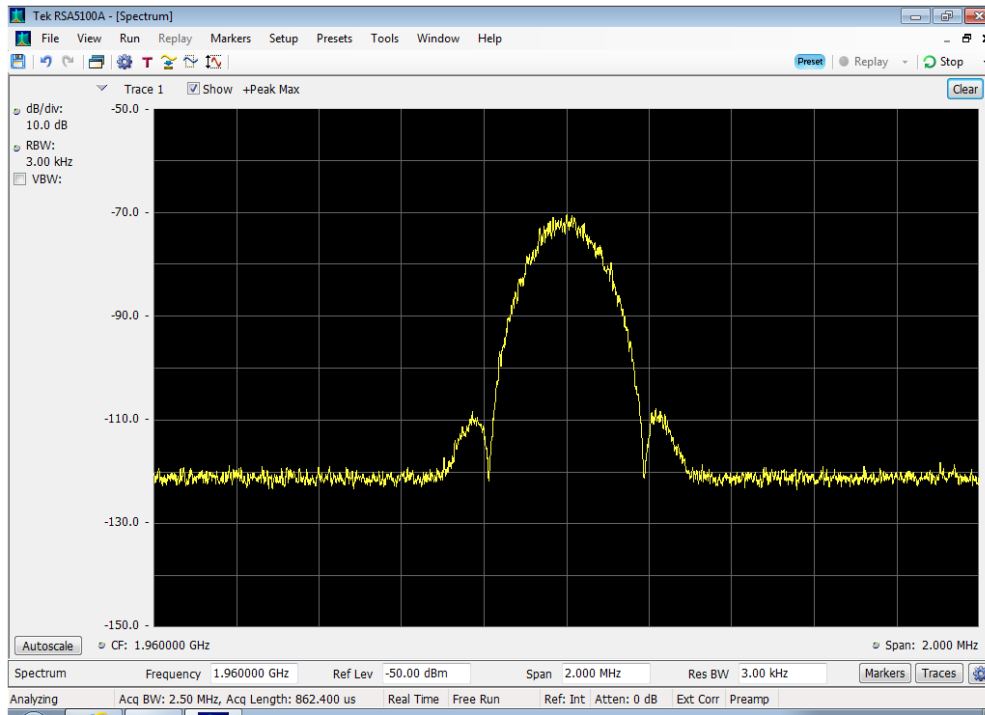

Downlink_GSM Input_1930 - 1995 MHz