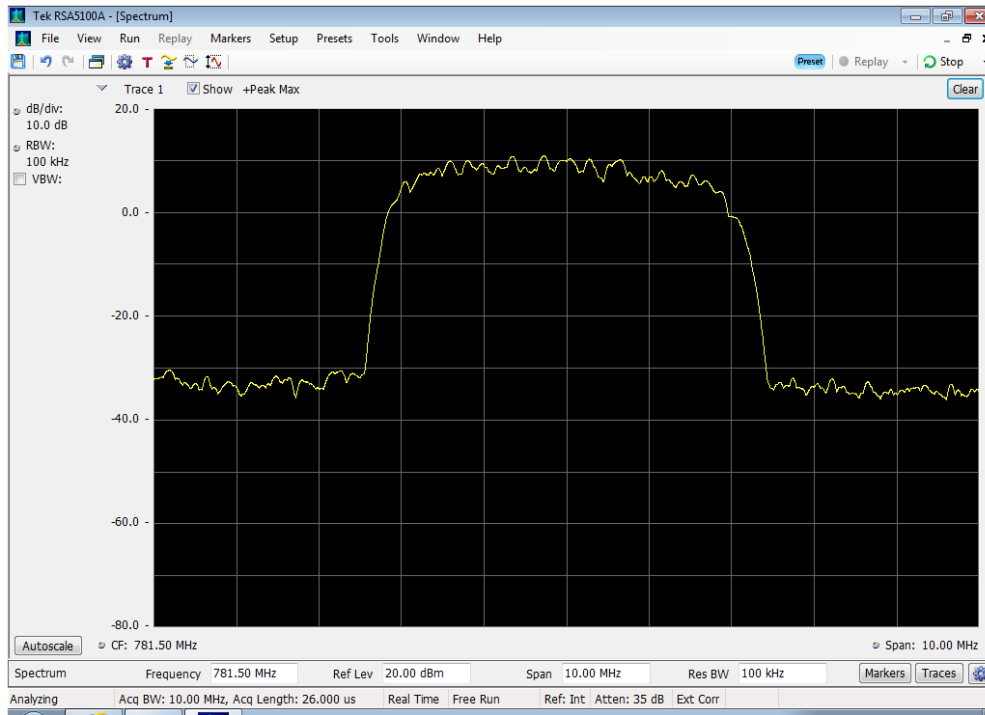

Uplink_WCDMA Output_776 - 787 MHz_300 ft cable