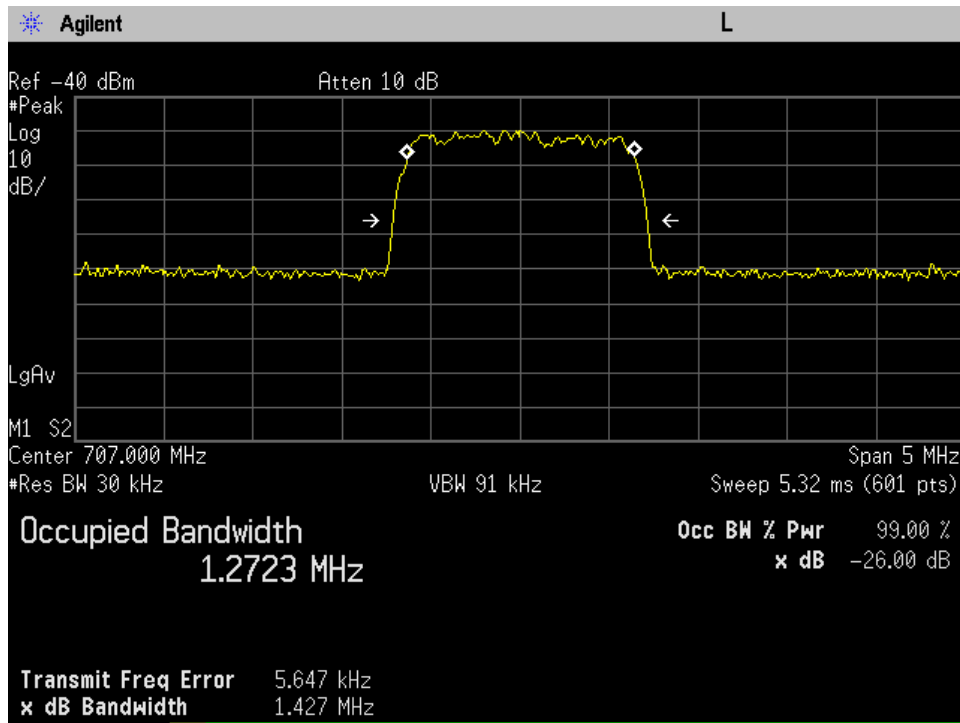

OCC BW_UL_CDMA Input_698 - 716 MHz_200 ft cable