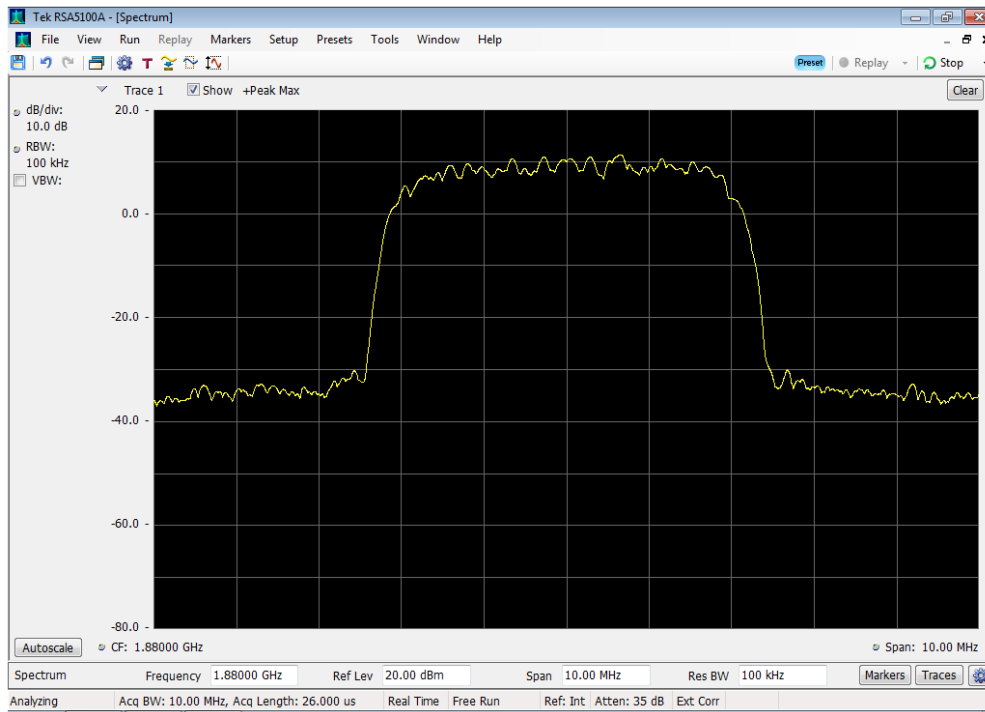

Uplink_WCDMA Output_1850 - 1915 MHz_100 ft cable