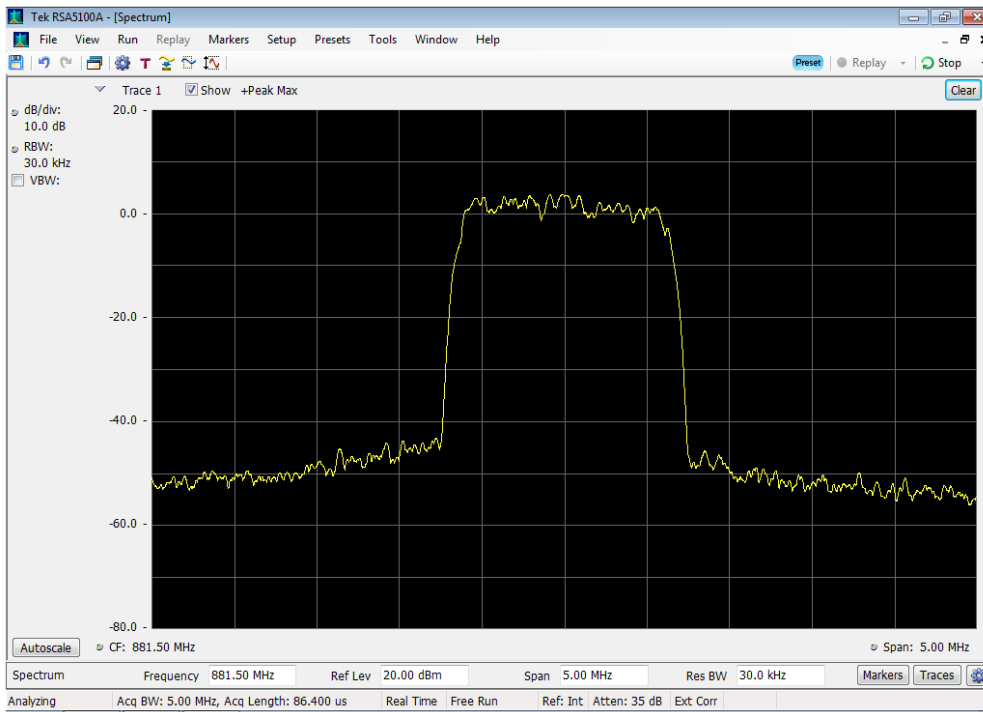

Downlink_CDMA Output_869 - 894 MHz_100 ft cable