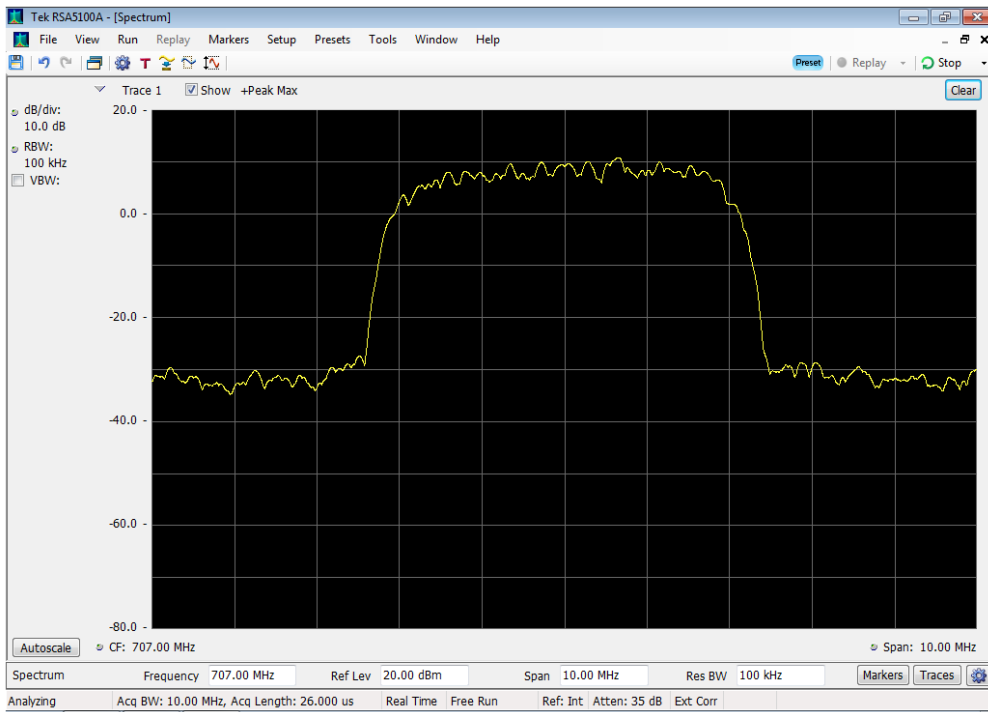

Uplink_WCDMA Output_698 - 716 MHz_300 ft cable