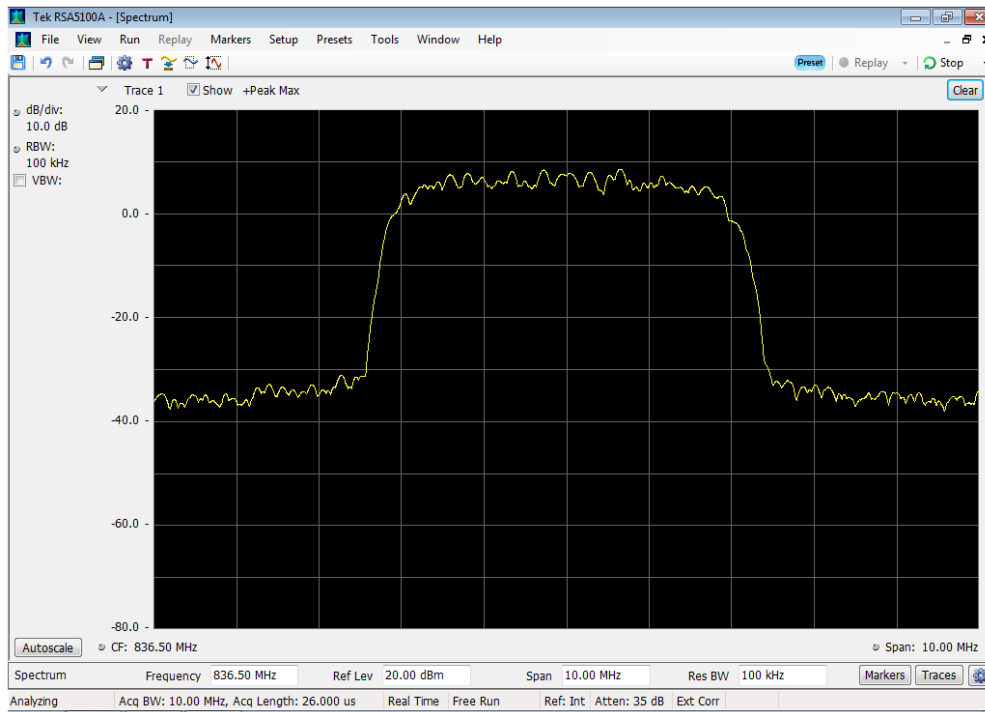

Uplink_WCDMA Output_824 - 849 MHz_300 ft cable