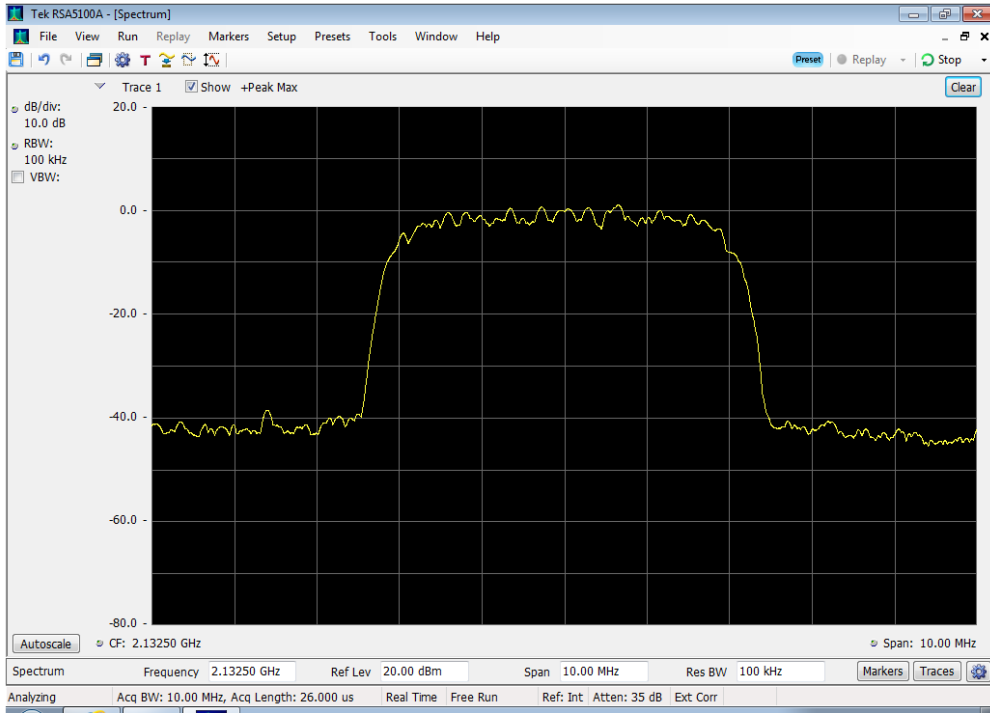

Downlink_WCDMA Output_2110 - 2155 MHz_100 ft cable