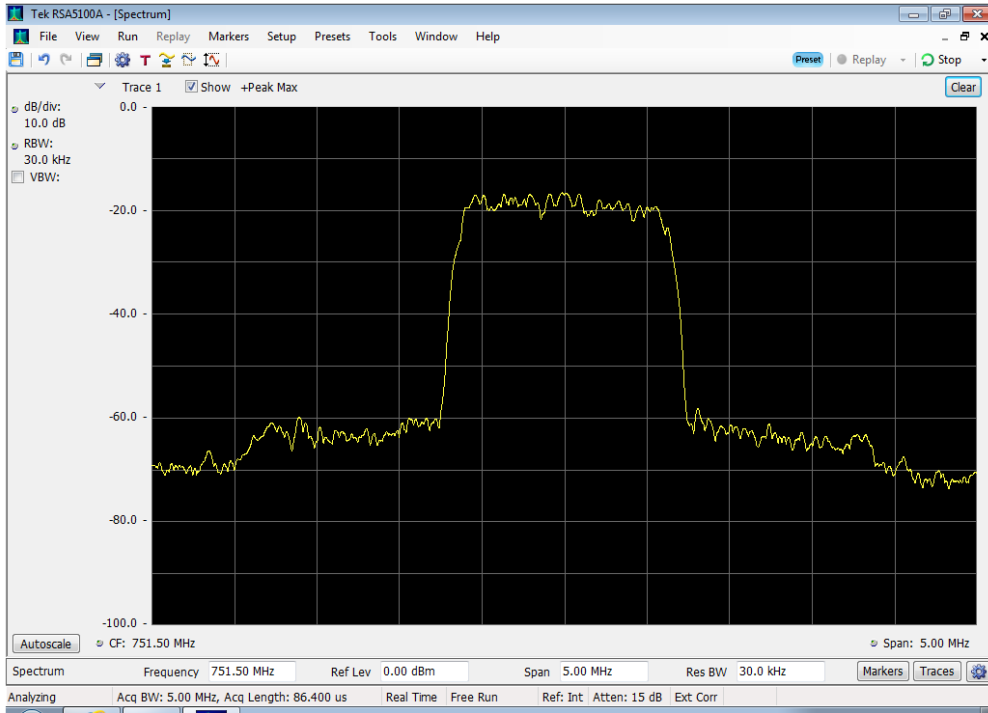

Downlink_CDMA Output_746 - 757 MHz_300 ft cable