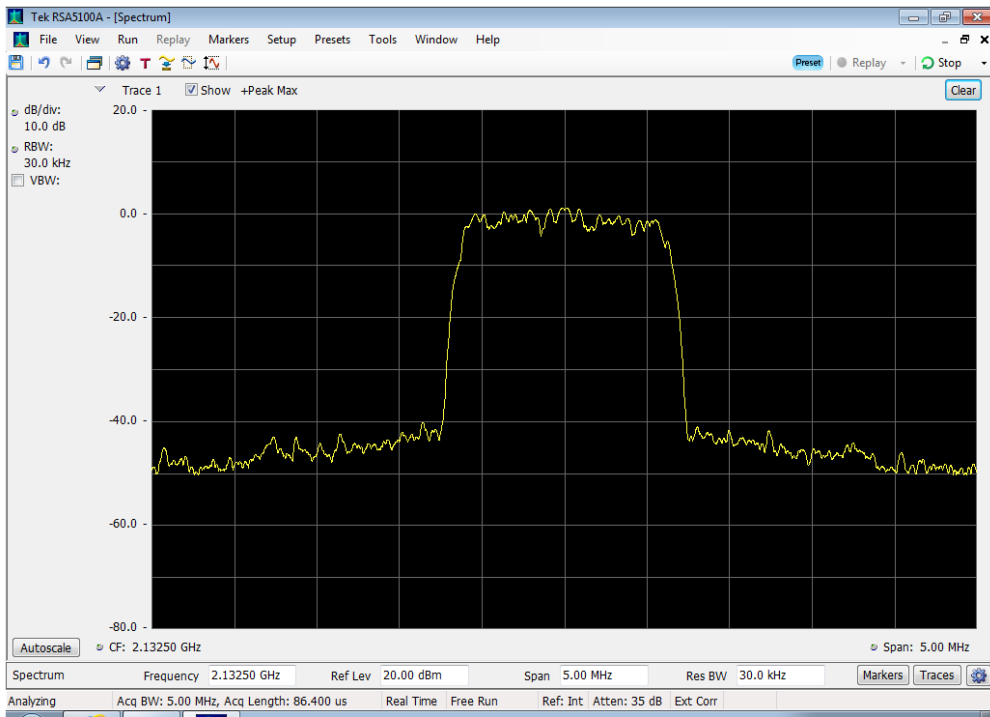

Downlink_CDMA Output_2110 - 2155 MHz_100 ft cable