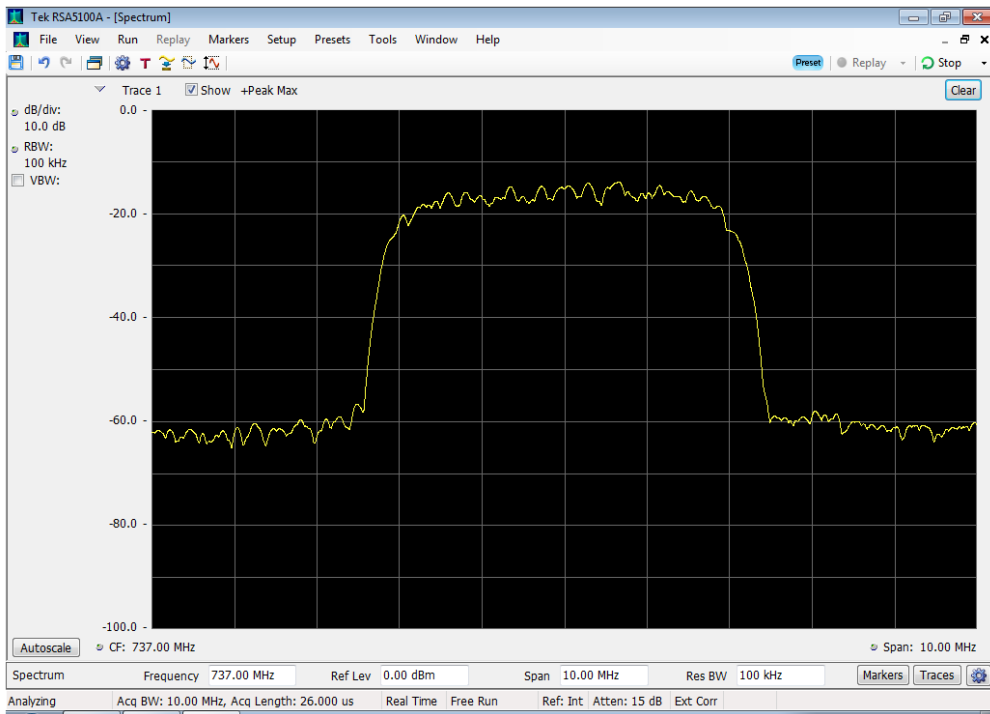

Downlink_WCDMA Output_728 - 746 MHz_300 ft cable