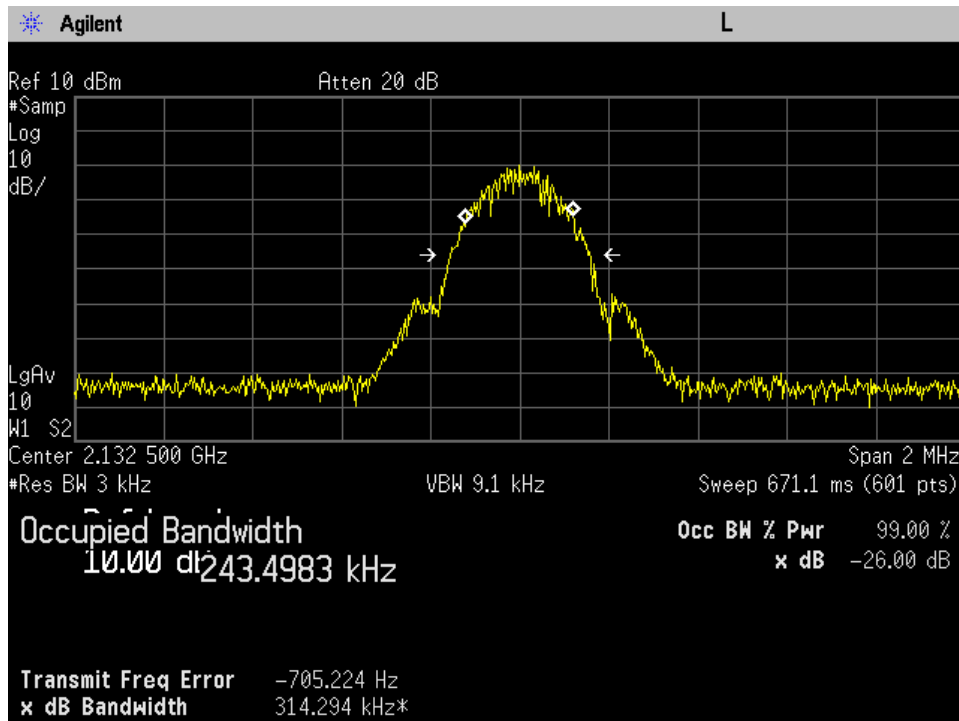

OCC BW_DL_GSM Output_2110 - 2155 MHz_200 ft cable