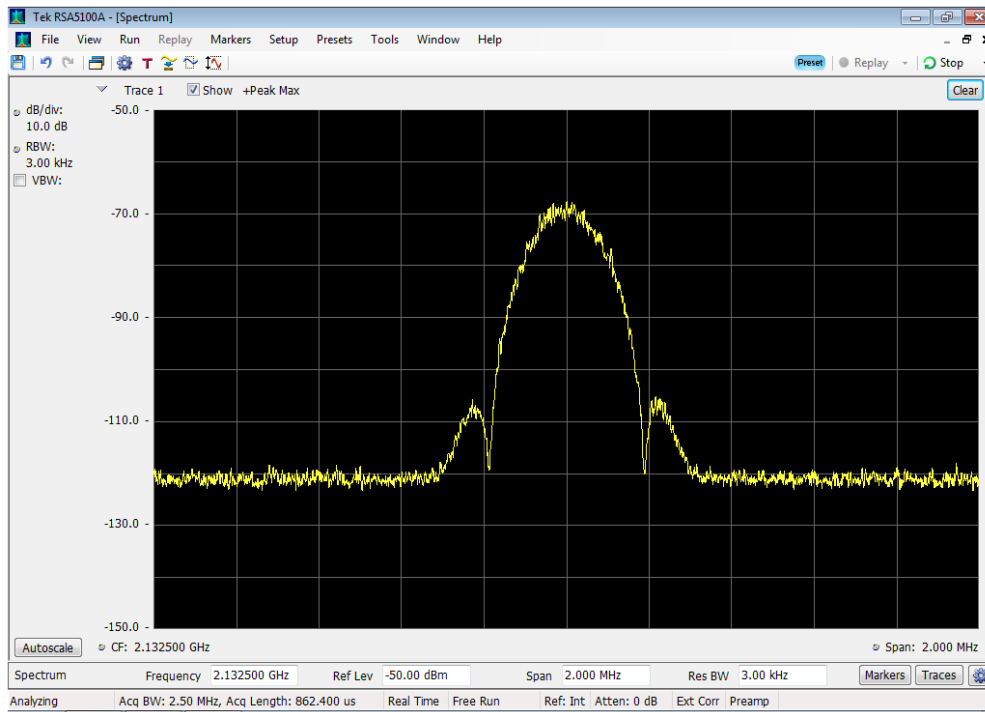

Downlink_GSM Input_2110 - 2155 MHz