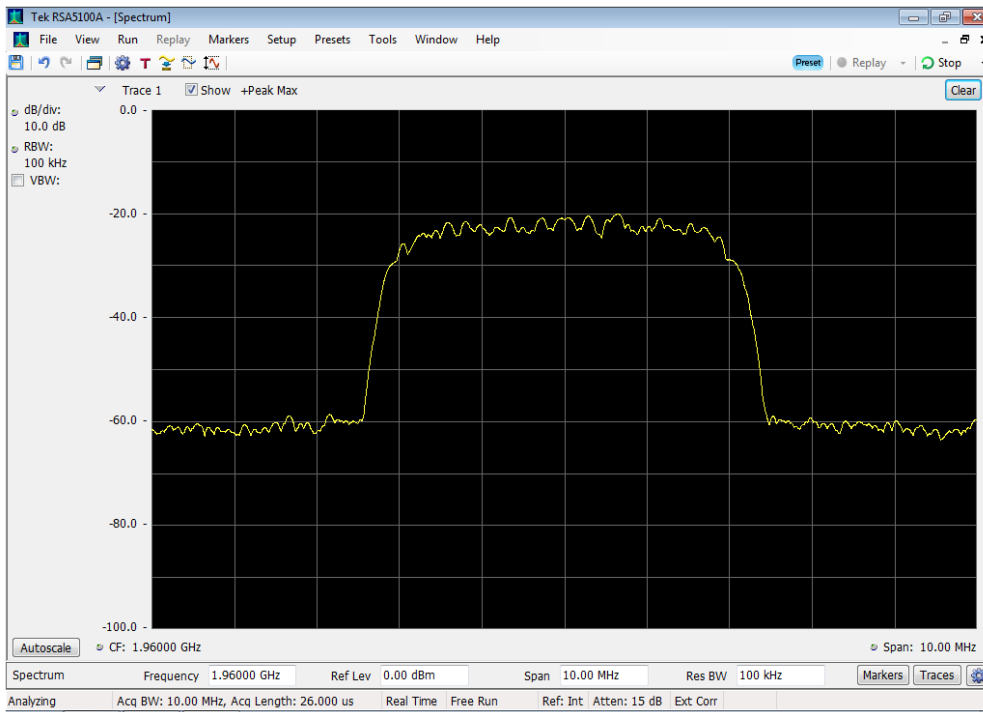

Downlink_WCDMA Output_1930 - 1995 MHz_300 ft cable