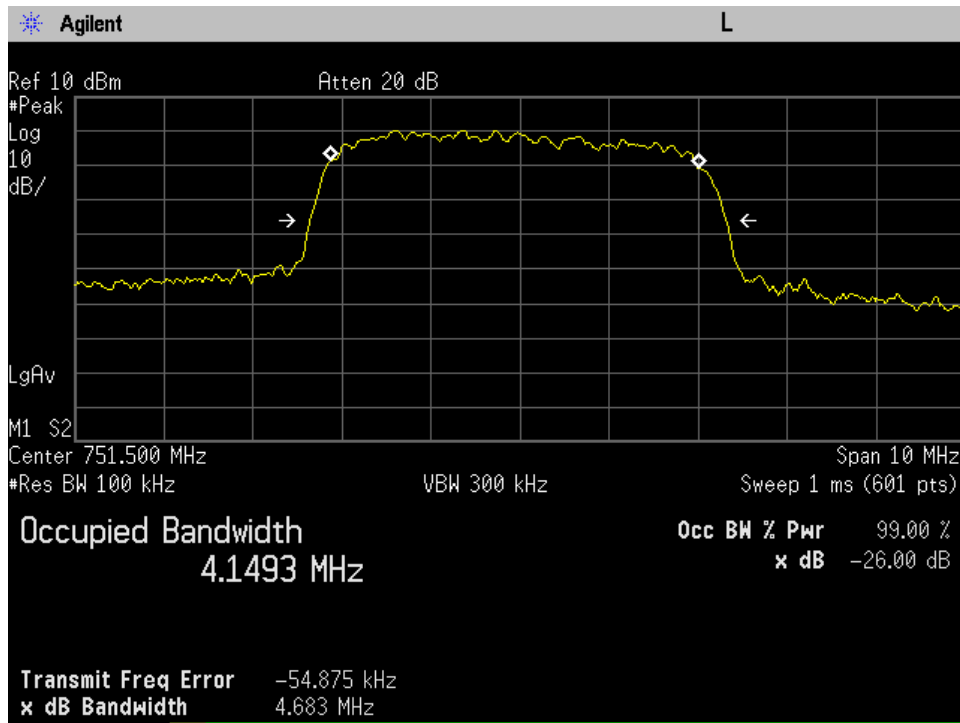

OCC BW_DL_WCDMA Output_746 - 757 MHz_200 ft cable