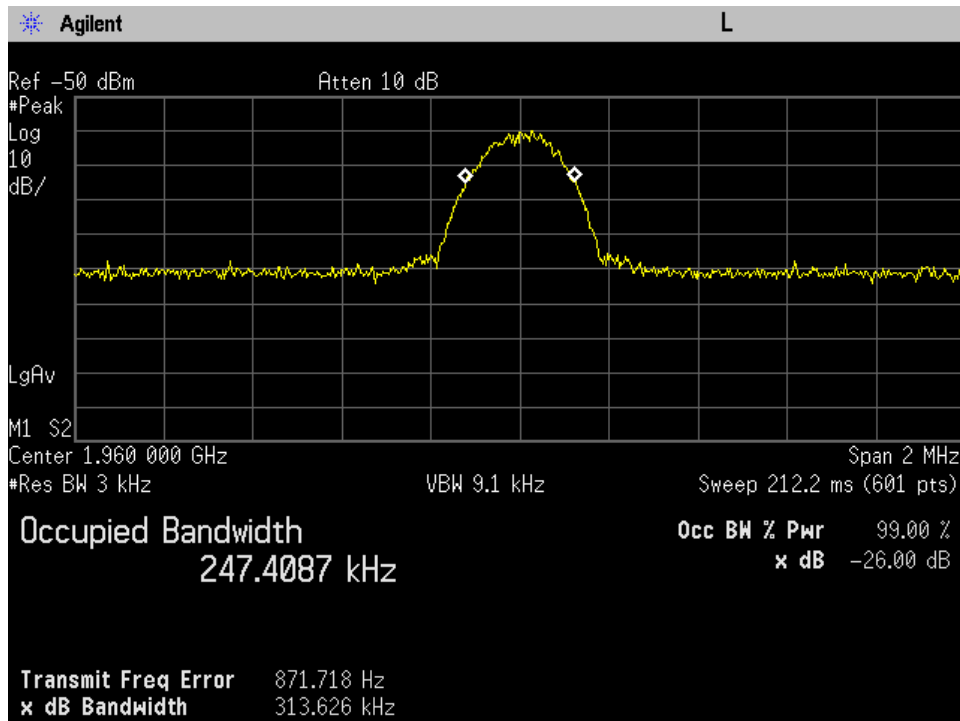

OCC BW_DL_GSM Input_1930 - 1990 MHz_200 ft cable