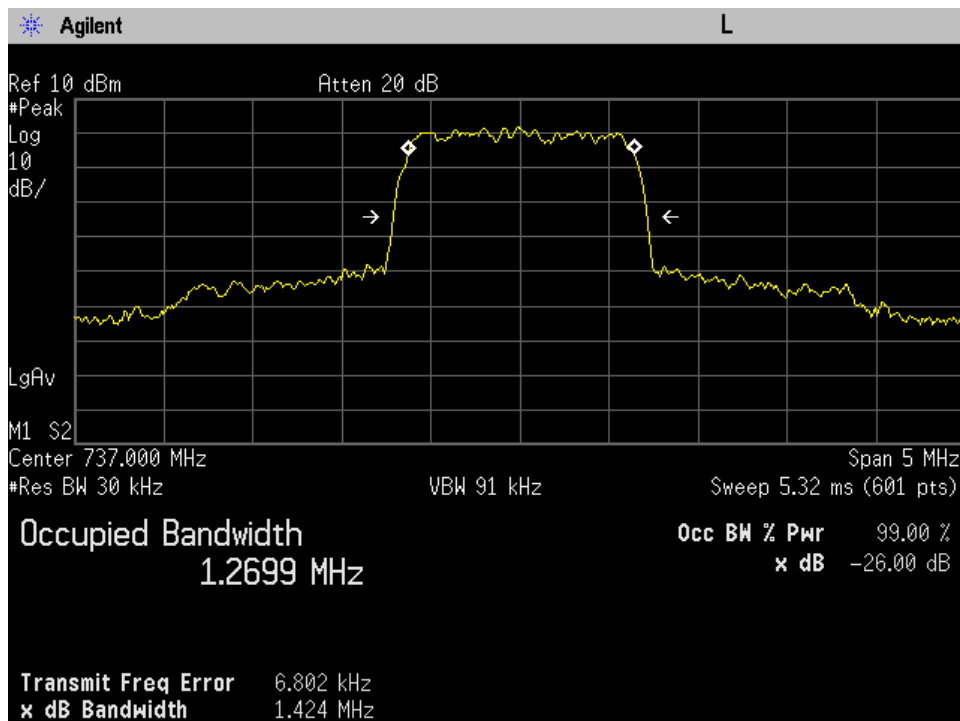

OCC BW_DL_CDMA Output_728 - 746 MHz_200 ft cable