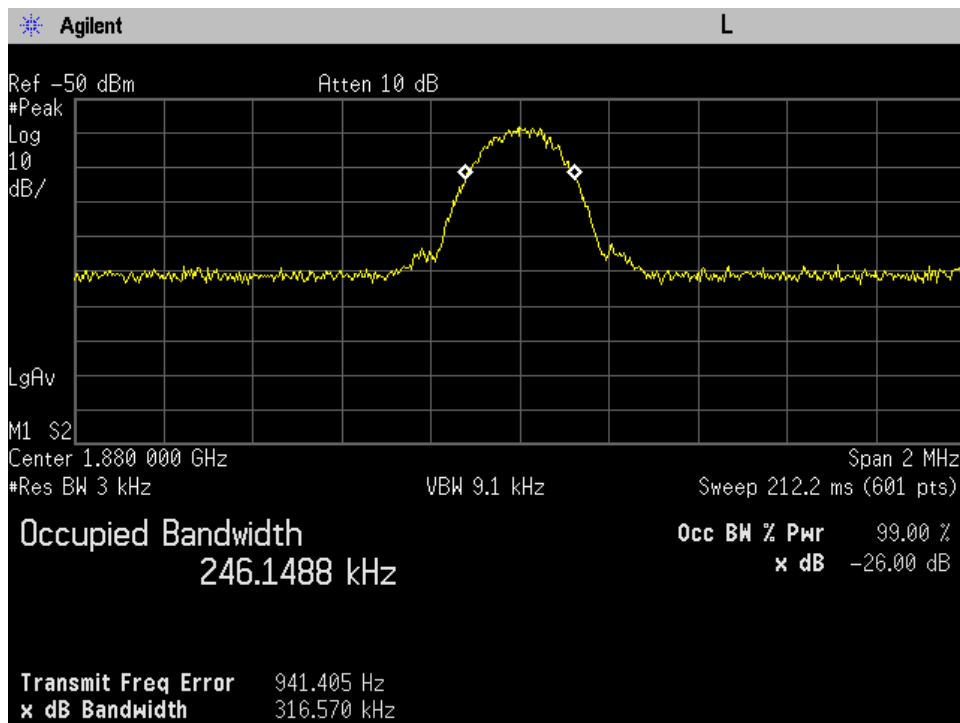

OCC BW_UL_GSM Input_1850 - 1910 MHz_200 ft cable