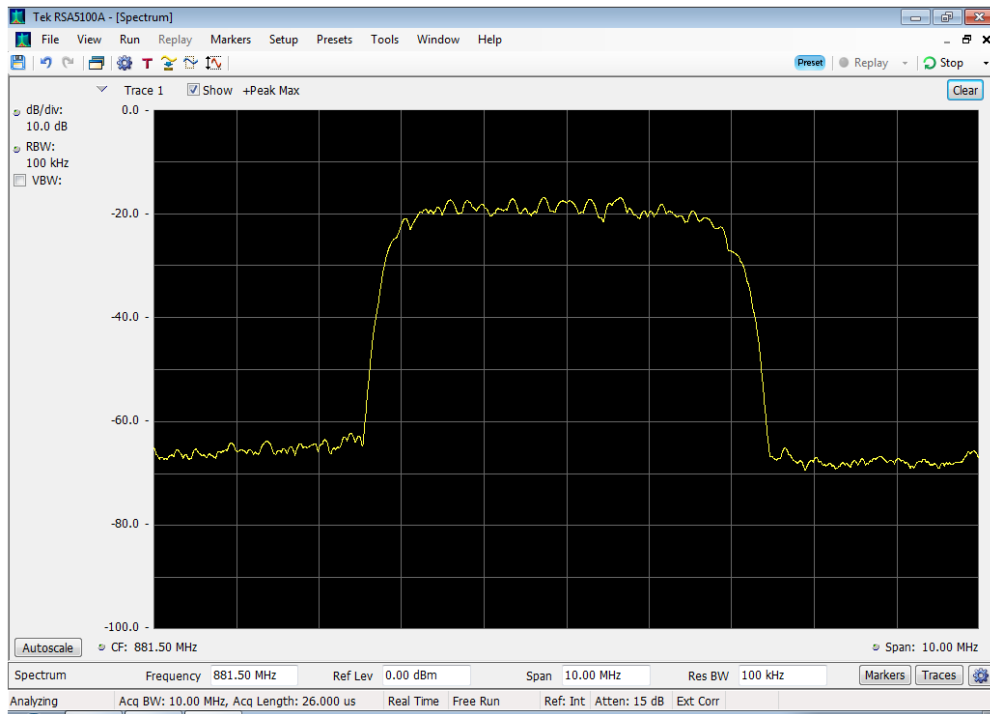

Downlink_WCDMA Output_869 - 894 MHz_300 ft cable