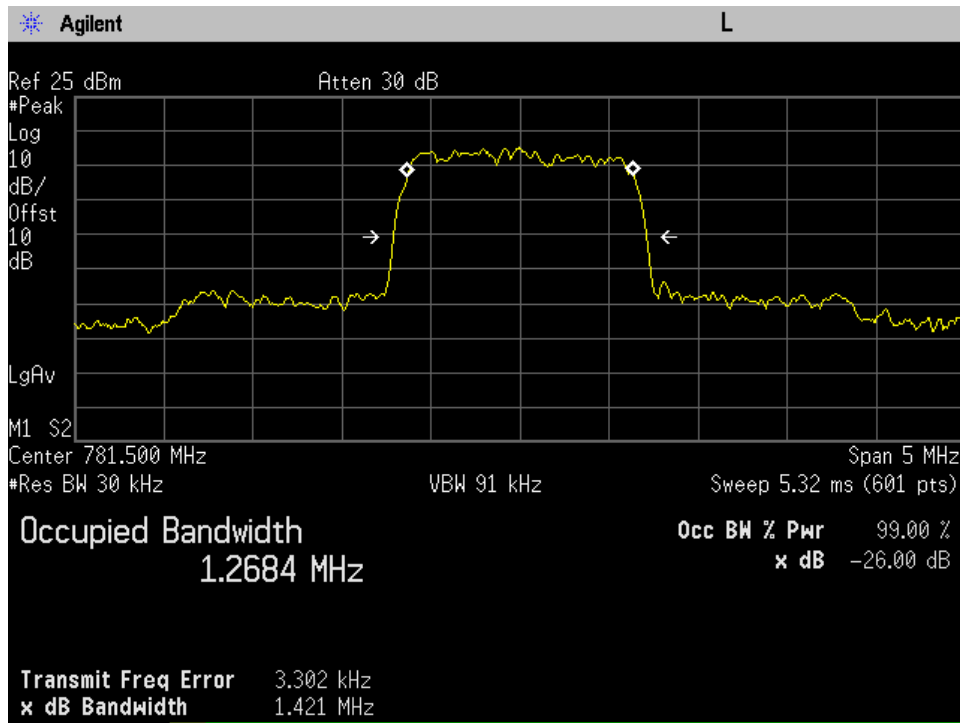

OCC BW_UL_CDMA Output_776 - 787 MHz_200 ft cable