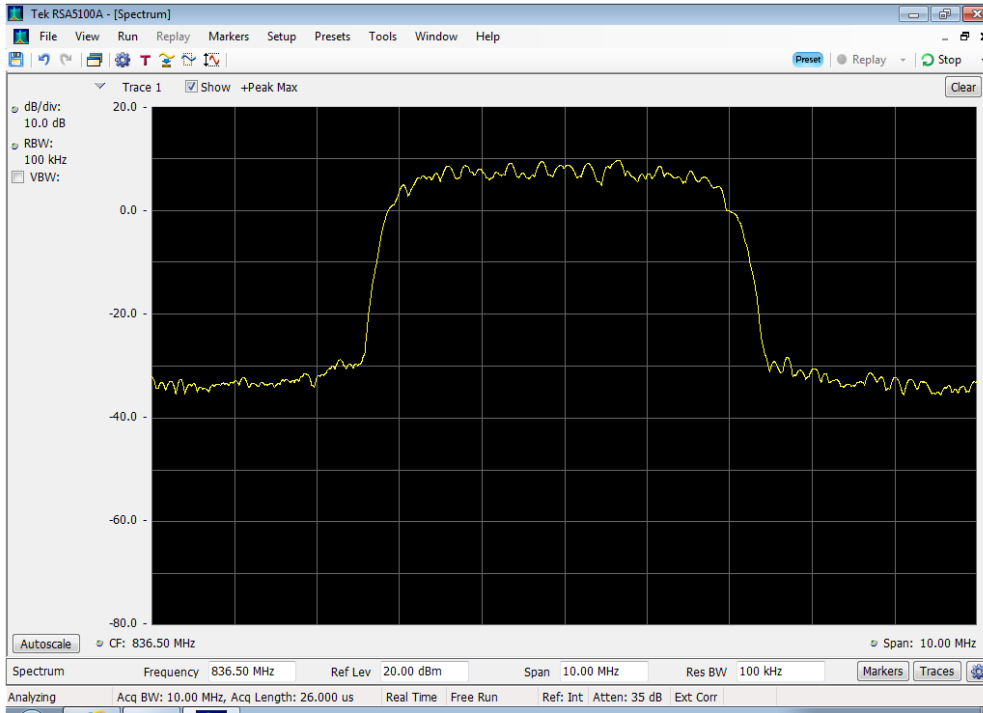

Uplink_WCDMA Output_824 - 849 MHz_100 ft cable