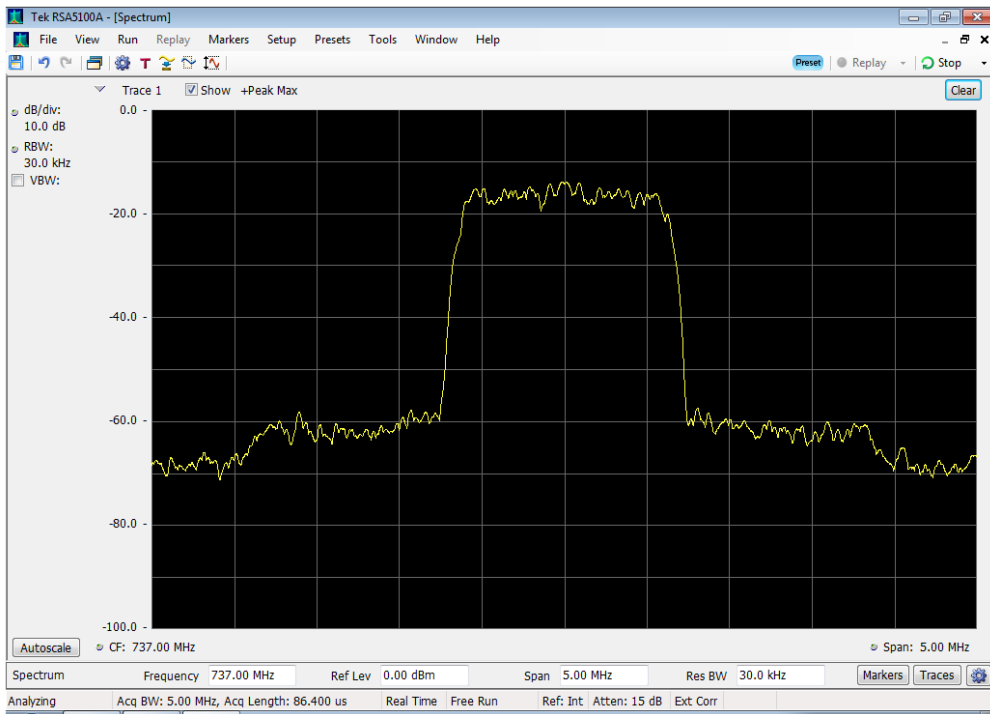

Downlink_CDMA Output_728 - 746 MHz_300 ft cable