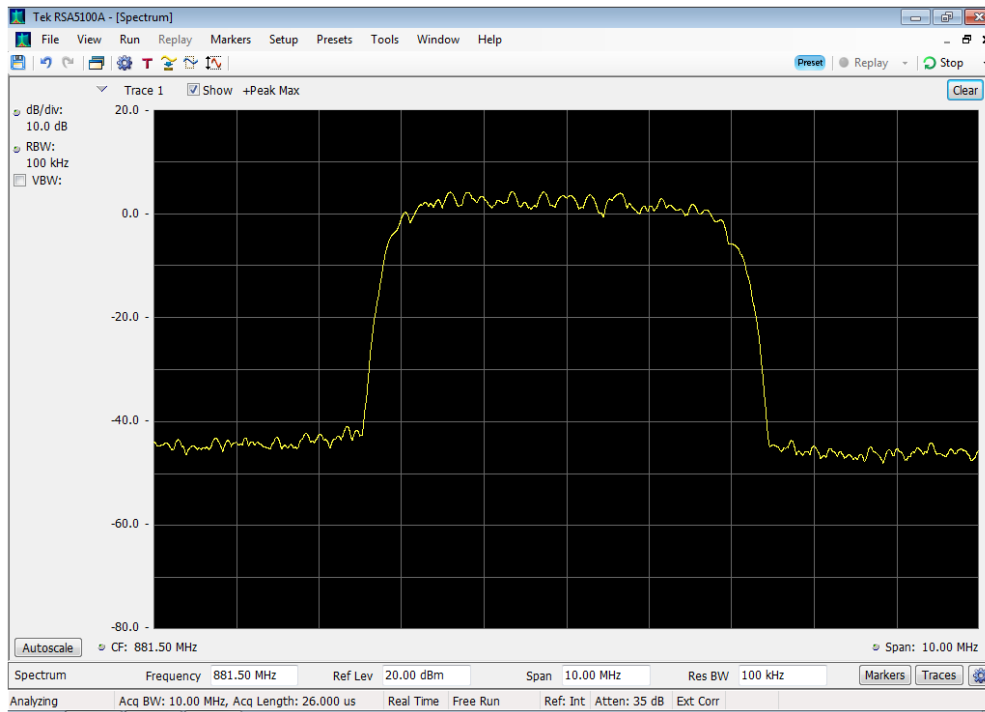

Downlink_WCDMA Output_869 - 894 MHz_100 ft cable