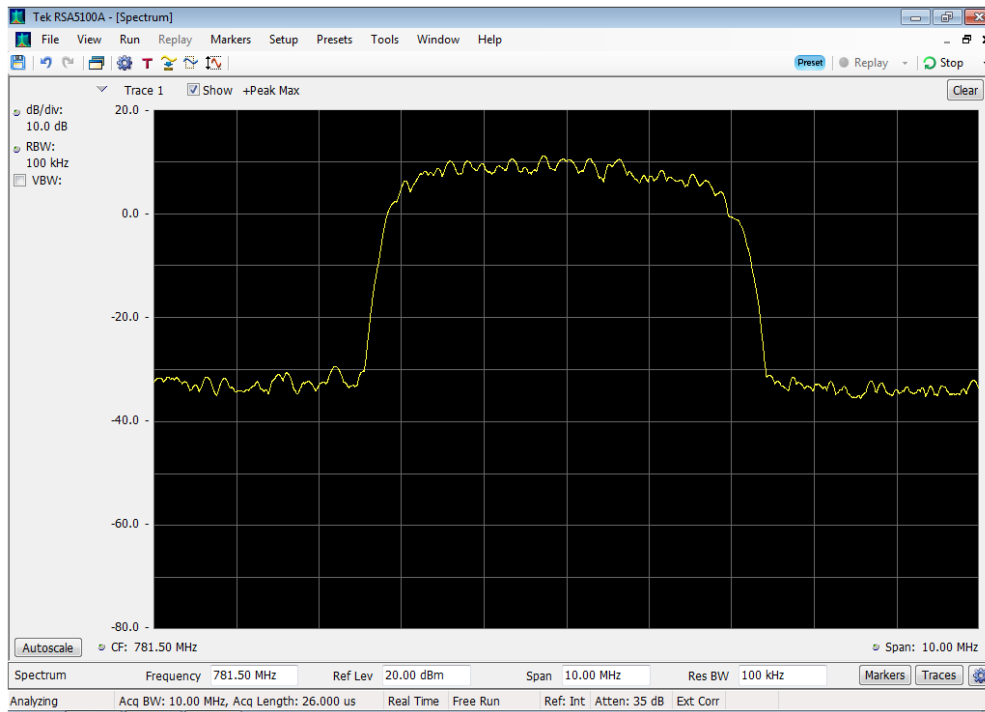

Uplink_WCDMA Output_776 - 787 MHz_100 ft cable