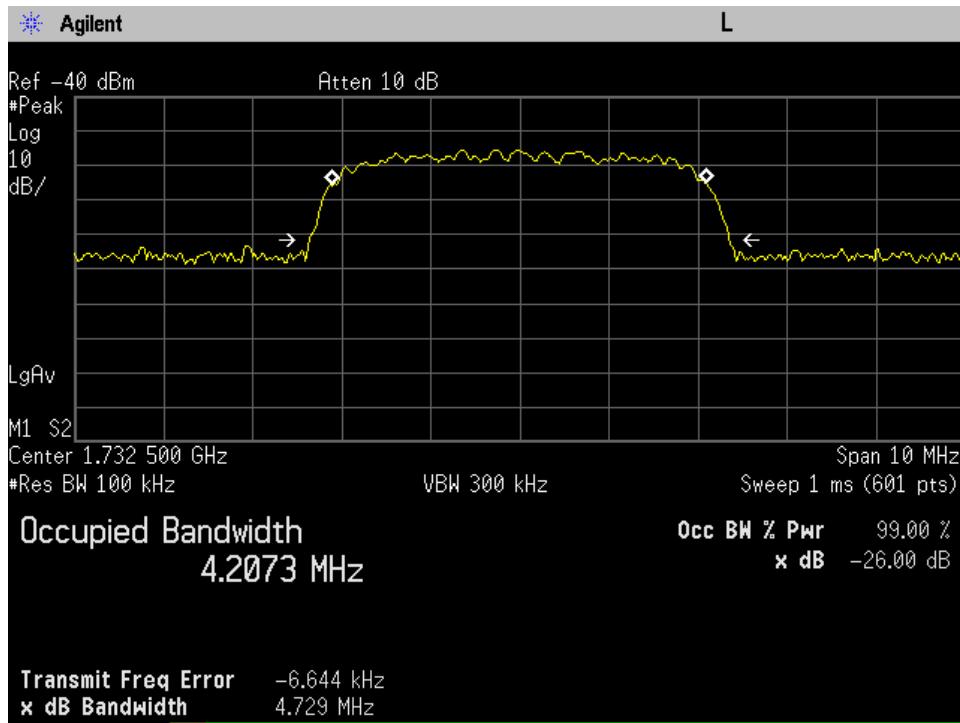

OCC BW_UL_WCDMA Input_1710 - 1755 MHz_200 ft cable