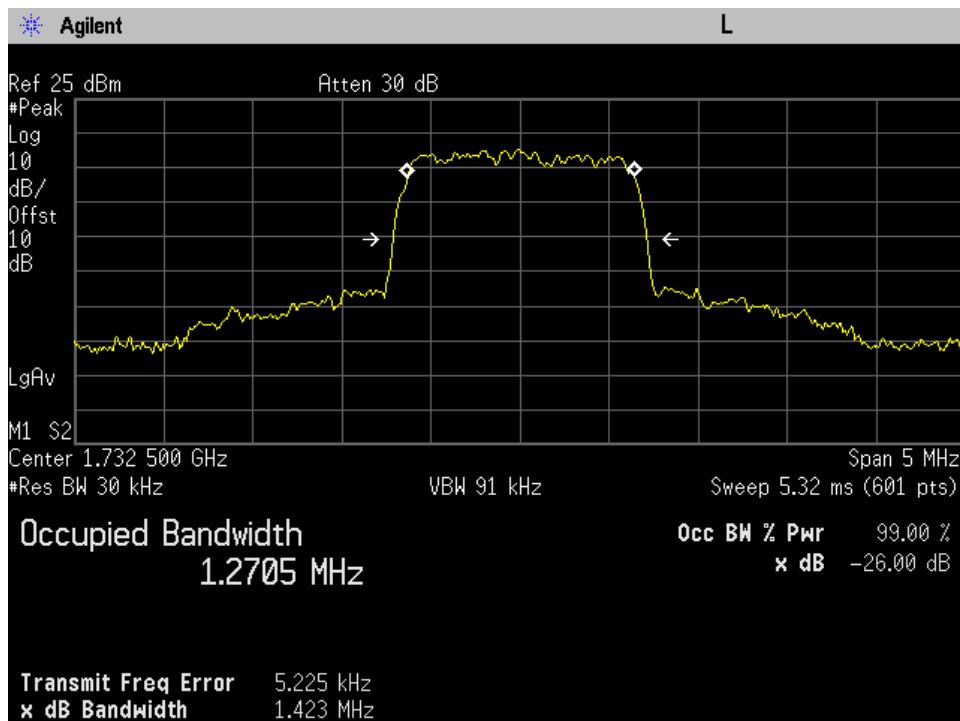

OCC BW_UL_CDMA Output_1710 - 1755 MHz_200 ft cable