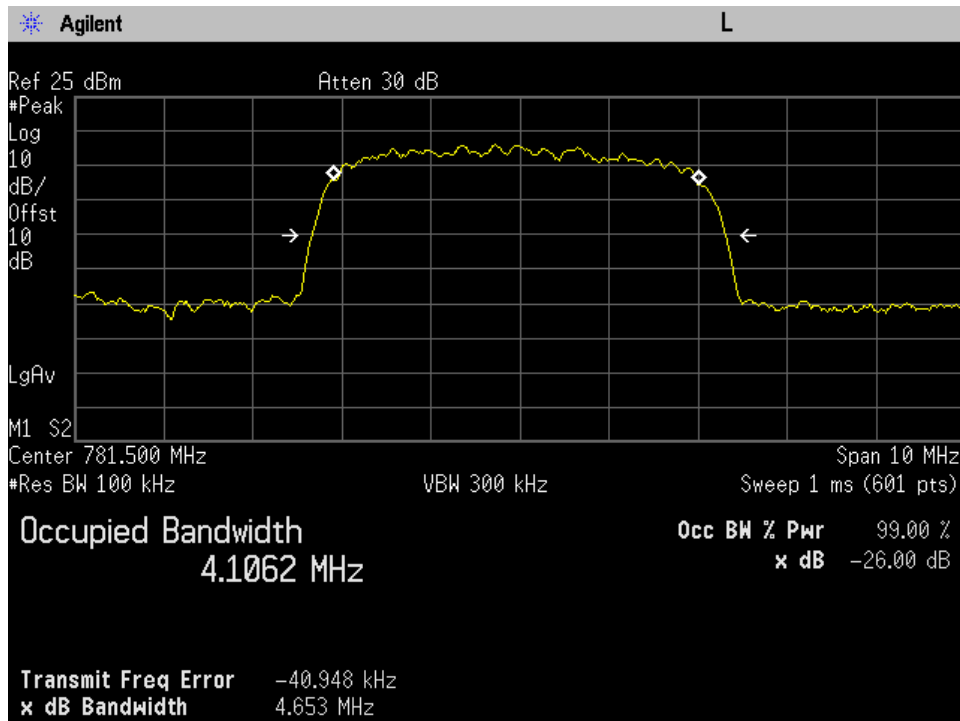

OCC BW_UL_WCDMA Output_776 - 787 MHz_200 ft cable