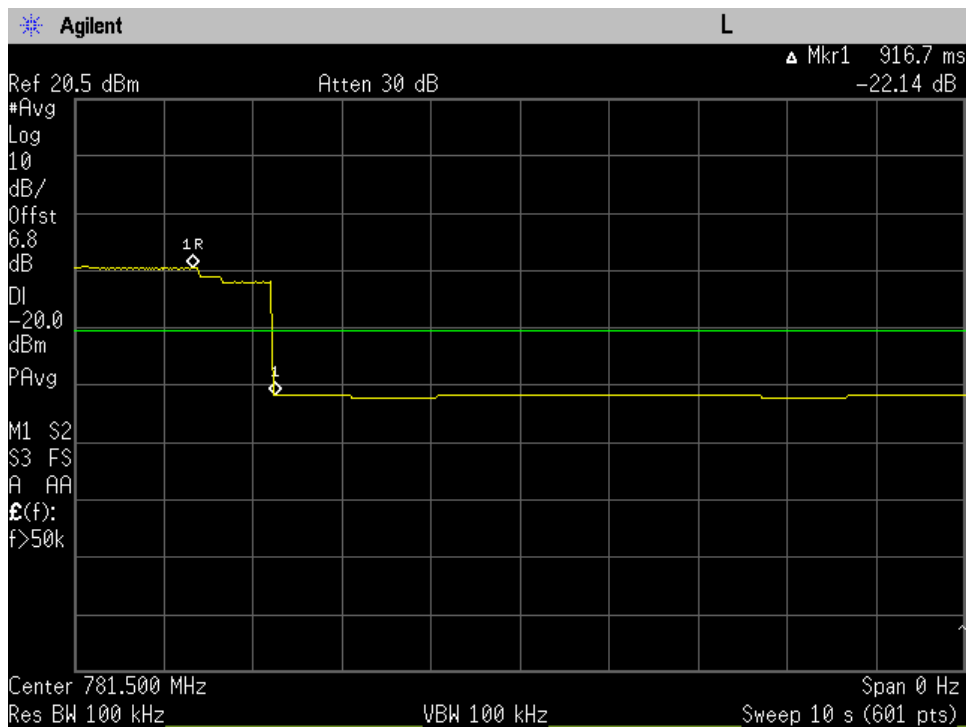

Annex G

Variable Gain Timing

1710 - 1755 MHz_100 ft cable

1850 - 1915 MHz_100 ft cable

698 - 716 MHz_100 ft cable

776 - 787 MHz_100 ft cable

824 - 849 MHz_100 ft cable

1710 - 1755 MHz_300 ft cable

1850 - 1915 MHz_300 ft cable

698 - 716 MHz_300 ft cable

776 - 787 MHz_300 ft cable

824 - 849 MHz_300 ft cable

Variable Gain Timing_1710 - 1755 MHz_200 ft cable

Variable Gain Timing_1850 - 1910 MHz_200 ft cable

Variable Gain Timing_698 - 716 MHz_200 ft cable

Variable Gain Timing_776 - 787 MHz_200 ft cable

Variable Gain Timing_824 - 849 MHz_200 ft cable