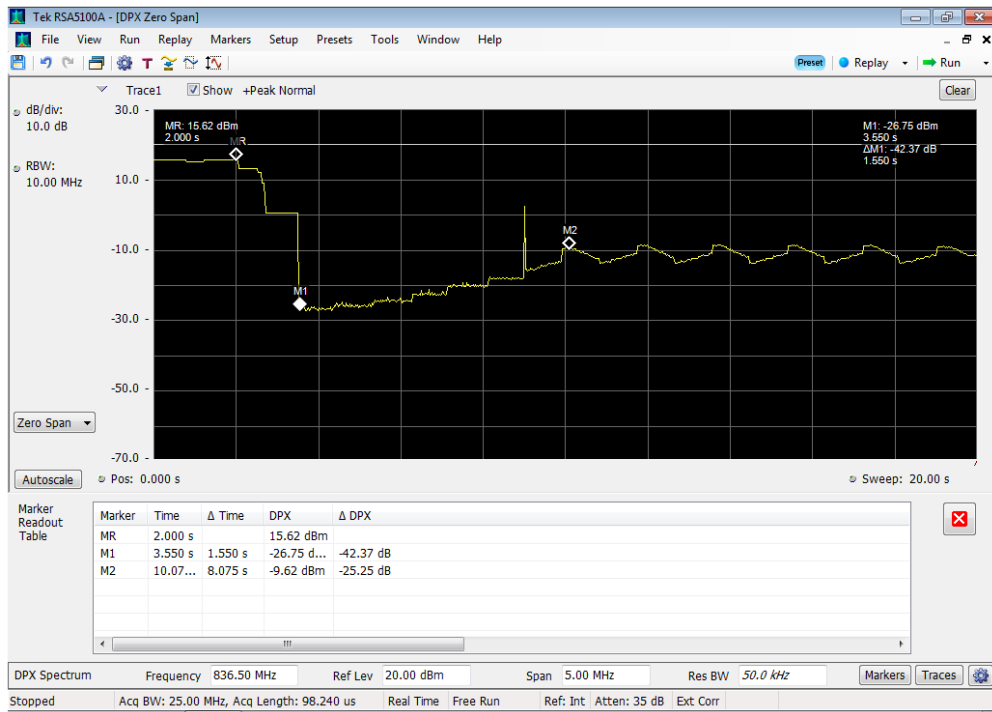

Annex G

Variable Gain Timing

1710 - 1755 MHz_100 ft cable

1850 - 1915 MHz_100 ft cable

698 - 716 MHz_100 ft cable

776 - 787 MHz_100 ft cable

824 - 849 MHz_100 ft cable

1710 - 1755 MHz_300 ft cable

1850 - 1915 MHz_300 ft cable

698 - 716 MHz_300 ft cable

776 - 787 MHz_300 ft cable

824 - 849 MHz_300 ft cable

Variable Gain Timing_1710 - 1755 MHz_200 ft cable

Variable Gain Timing_1850 - 1910 MHz_200 ft cable

Variable Gain Timing_698 - 716 MHz_200 ft cable

Variable Gain Timing_776 - 787 MHz_200 ft cable

Variable Gain Timing_824 - 849 MHz_200 ft cable