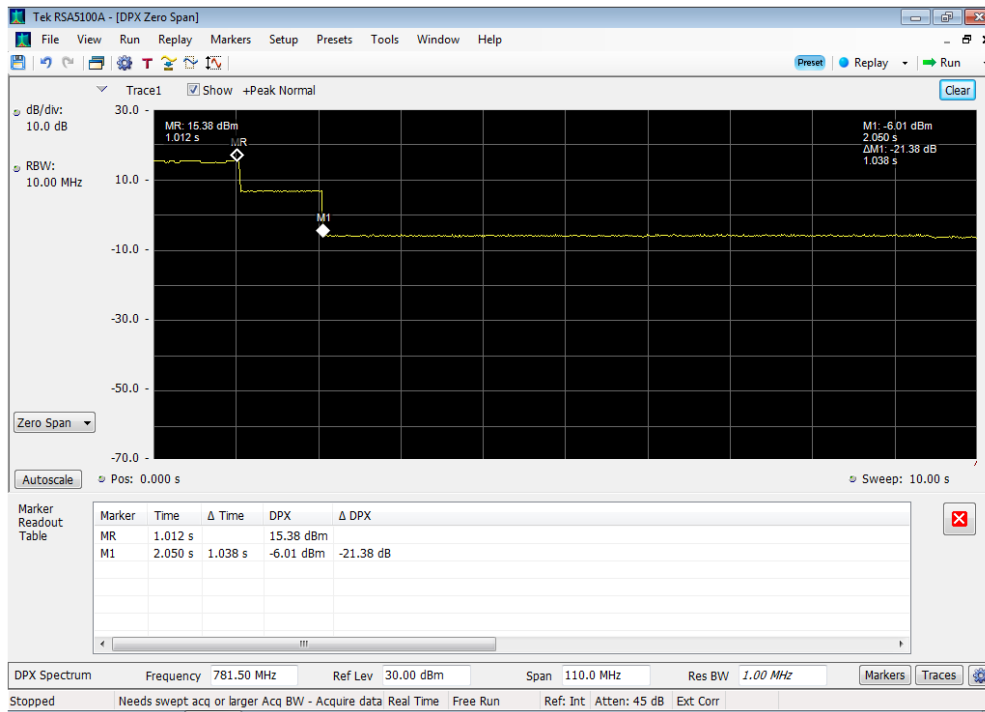

Annex G

Variable Gain Timing

1710 - 1755 MHz_100 ft cable

1850 - 1915 MHz_100 ft cable

698 - 716 MHz_100 ft cable

776 - 787 MHz_100 ft cable

824 - 849 MHz_100 ft cable

1710 - 1755 MHz_300 ft cable

1850 - 1915 MHz_300 ft cable

698 - 716 MHz_300 ft cable

776 - 787 MHz_300 ft cable

824 - 849 MHz_300 ft cable

Variable Gain Timing_1710 - 1755 MHz_200 ft cable

Variable Gain Timing_1850 - 1910 MHz_200 ft cable

Variable Gain Timing_698 - 716 MHz_200 ft cable

Variable Gain Timing_776 - 787 MHz_200 ft cable

Variable Gain Timing_824 - 849 MHz_200 ft cable