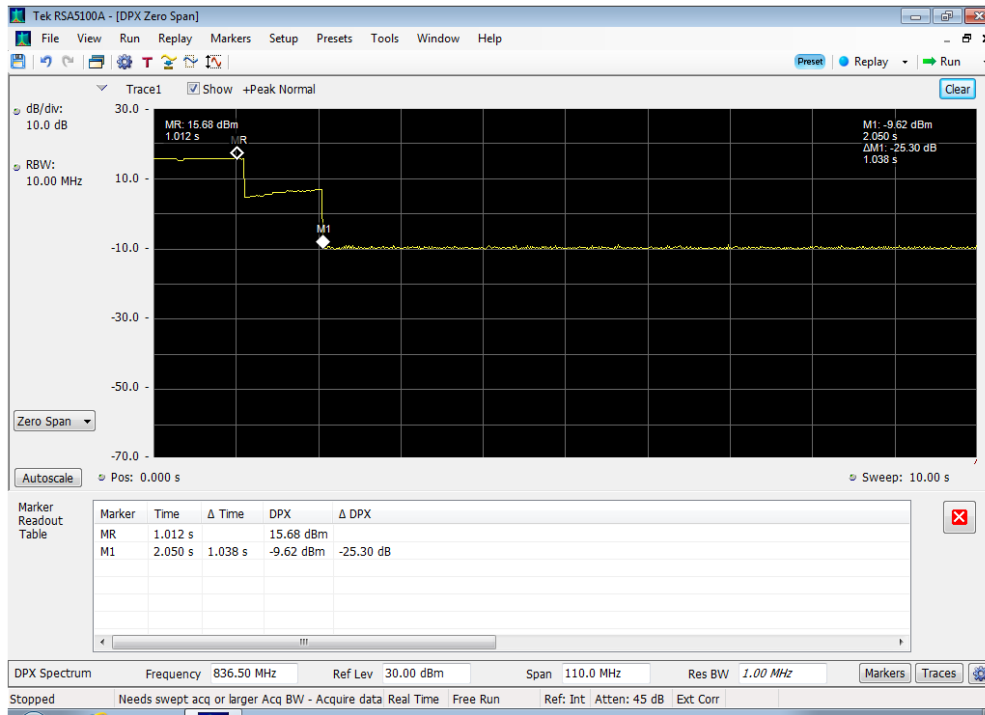

Annex G

Variable Gain Timing

1710 - 1755 MHz_100 ft cable

1850 - 1915 MHz_100 ft cable

698 - 716 MHz_100 ft cable

776 - 787 MHz_100 ft cable

824 - 849 MHz_100 ft cable

1710 - 1755 MHz_300 ft cable

1850 - 1915 MHz_300 ft cable

698 - 716 MHz_300 ft cable

776 - 787 MHz_300 ft cable

824 - 849 MHz_300 ft cable

Variable Gain Timing_1710 - 1755 MHz_200 ft cable

Variable Gain Timing_1850 - 1910 MHz_200 ft cable

Variable Gain Timing_698 - 716 MHz_200 ft cable

Variable Gain Timing_776 - 787 MHz_200 ft cable

Variable Gain Timing_824 - 849 MHz_200 ft cable