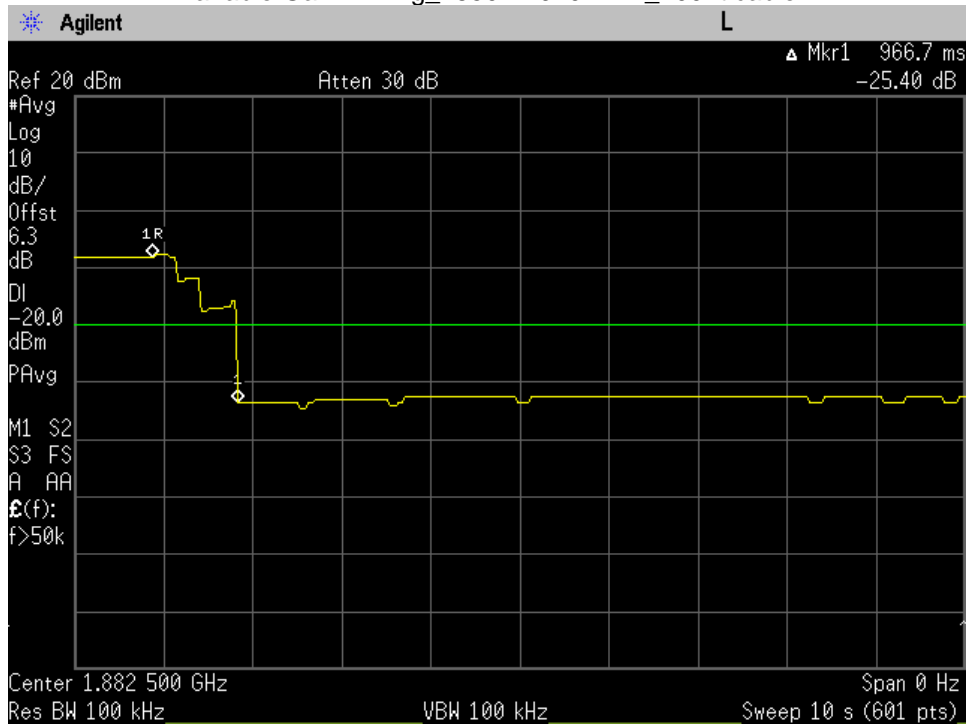

Annex G

Variable Gain Timing

1710 - 1755 MHz_100 ft cable

1850 - 1915 MHz_100 ft cable

698 - 716 MHz_100 ft cable

776 - 787 MHz_100 ft cable

824 - 849 MHz_100 ft cable

1710 - 1755 MHz_300 ft cable

1850 - 1915 MHz_300 ft cable

698 - 716 MHz_300 ft cable

776 - 787 MHz_300 ft cable

824 - 849 MHz_300 ft cable

Variable Gain Timing_1710 - 1755 MHz_200 ft cable

Variable Gain Timing_1850 - 1910 MHz_200 ft cable

Variable Gain Timing_698 - 716 MHz_200 ft cable

Variable Gain Timing_776 - 787 MHz_200 ft cable

Variable Gain Timing_824 - 849 MHz_200 ft cable