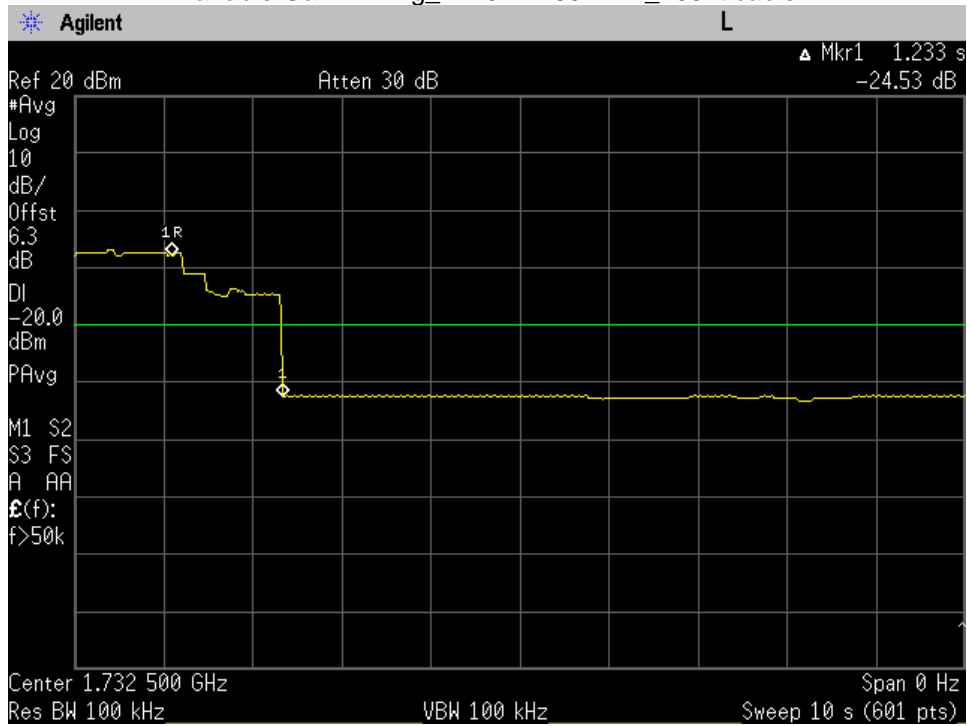

Annex G

Variable Gain Timing

1710 - 1755 MHz_100 ft cable

1850 - 1915 MHz_100 ft cable

698 - 716 MHz_100 ft cable

776 - 787 MHz_100 ft cable

824 - 849 MHz_100 ft cable

1710 - 1755 MHz_300 ft cable

1850 - 1915 MHz_300 ft cable

698 - 716 MHz_300 ft cable

776 - 787 MHz_300 ft cable

824 - 849 MHz_300 ft cable

Variable Gain Timing_1710 - 1755 MHz_200 ft cable

Variable Gain Timing_1850 - 1910 MHz_200 ft cable

Variable Gain Timing_698 - 716 MHz_200 ft cable

Variable Gain Timing_776 - 787 MHz_200 ft cable

Variable Gain Timing_824 - 849 MHz_200 ft cable