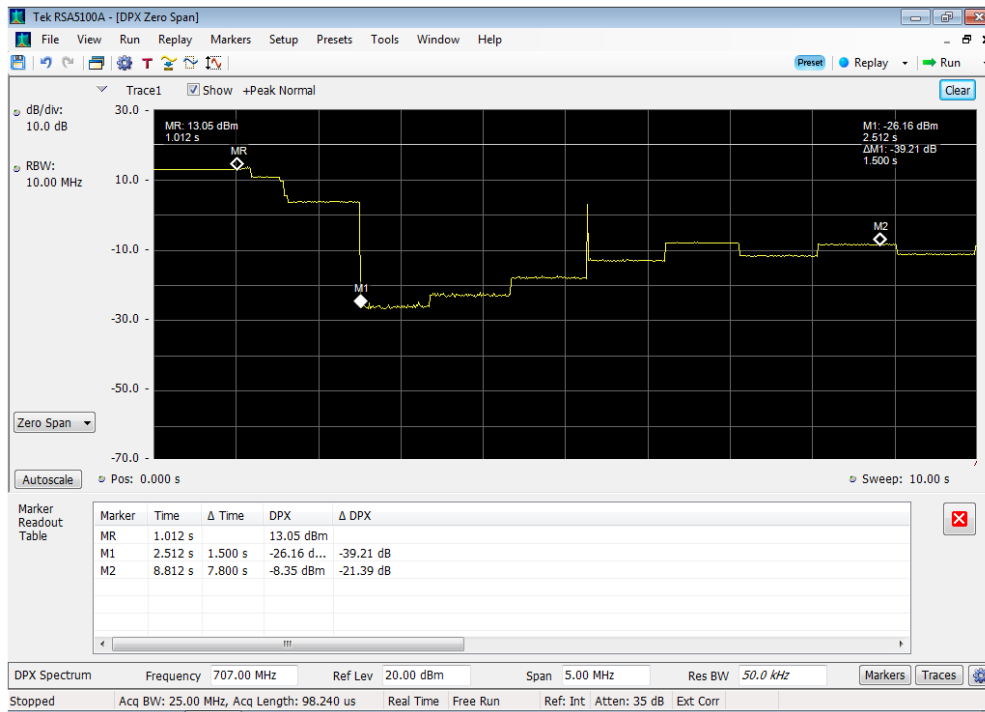

Annex G

Variable Gain Timing

1710 - 1755 MHz_100 ft cable

1850 - 1915 MHz_100 ft cable

698 - 716 MHz_100 ft cable

776 - 787 MHz_100 ft cable

824 - 849 MHz_100 ft cable

1710 - 1755 MHz_300 ft cable

1850 - 1915 MHz_300 ft cable

698 - 716 MHz_300 ft cable

776 - 787 MHz_300 ft cable

824 - 849 MHz_300 ft cable

Variable Gain Timing_1710 - 1755 MHz_200 ft cable

Variable Gain Timing_1850 - 1910 MHz_200 ft cable

Variable Gain Timing_698 - 716 MHz_200 ft cable

Variable Gain Timing_776 - 787 MHz_200 ft cable

Variable Gain Timing_824 - 849 MHz_200 ft cable