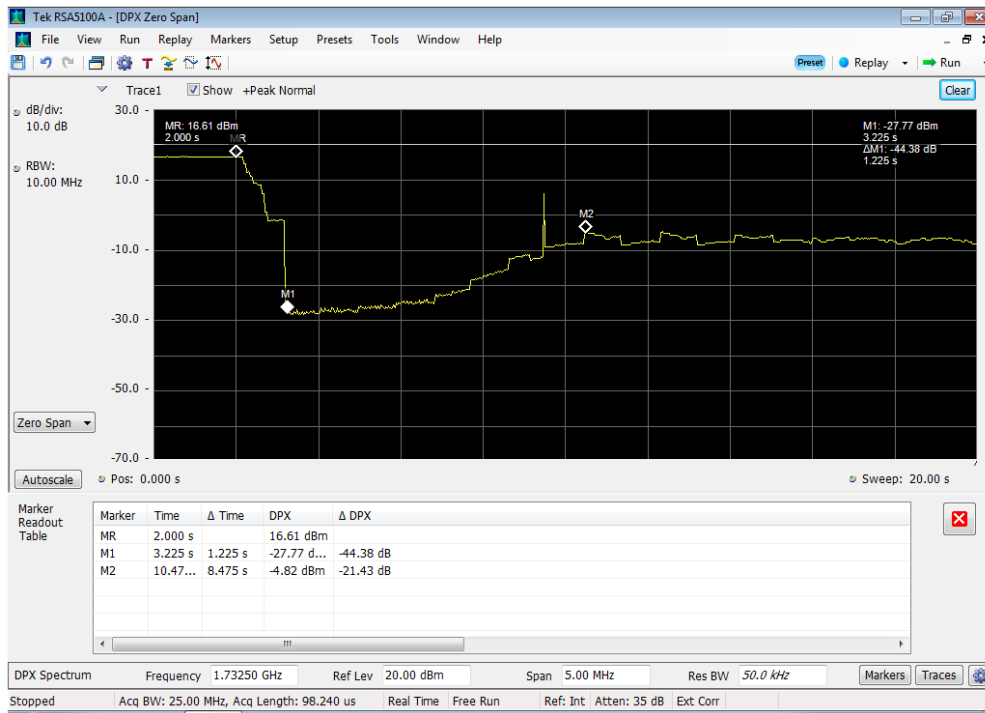

Annex G

Variable Gain Timing

1710 - 1755 MHz_100 ft cable

1850 - 1915 MHz_100 ft cable

698 - 716 MHz_100 ft cable

776 - 787 MHz_100 ft cable

824 - 849 MHz_100 ft cable

1710 - 1755 MHz_300 ft cable

1850 - 1915 MHz_300 ft cable

698 - 716 MHz_300 ft cable

776 - 787 MHz_300 ft cable

824 - 849 MHz_300 ft cable

Variable Gain Timing_1710 - 1755 MHz_200 ft cable

Variable Gain Timing_1850 - 1910 MHz_200 ft cable

Variable Gain Timing_698 - 716 MHz_200 ft cable

Variable Gain Timing_776 - 787 MHz_200 ft cable

Variable Gain Timing_824 - 849 MHz_200 ft cable