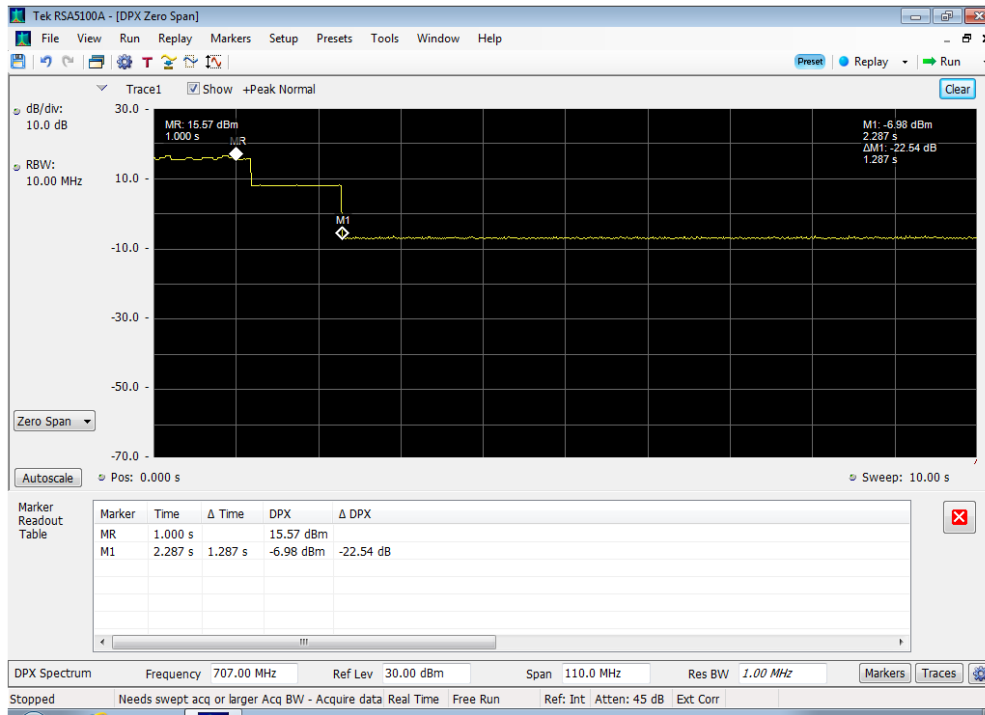

Annex G

Variable Gain Timing

1710 - 1755 MHz_100 ft cable

1850 - 1915 MHz_100 ft cable

698 - 716 MHz_100 ft cable

776 - 787 MHz_100 ft cable

824 - 849 MHz_100 ft cable

1710 - 1755 MHz_300 ft cable

1850 - 1915 MHz_300 ft cable

698 - 716 MHz_300 ft cable

776 - 787 MHz_300 ft cable

824 - 849 MHz_300 ft cable

Variable Gain Timing_1710 - 1755 MHz_200 ft cable

Variable Gain Timing_1850 - 1910 MHz_200 ft cable

Variable Gain Timing_698 - 716 MHz_200 ft cable

Variable Gain Timing_776 - 787 MHz_200 ft cable

Variable Gain Timing_824 - 849 MHz_200 ft cable