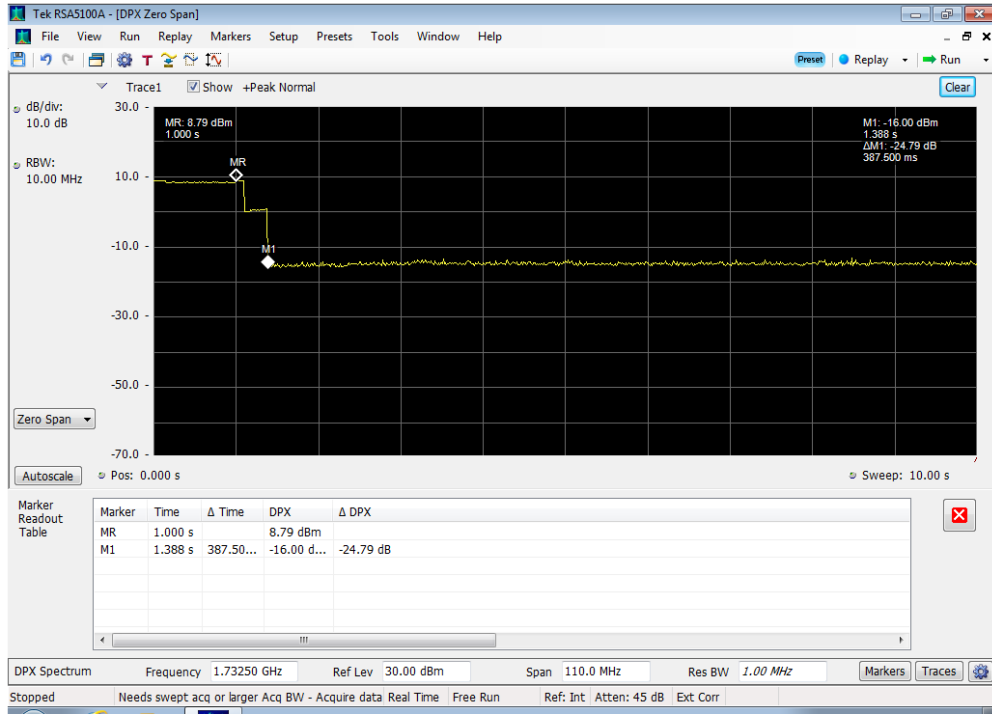

Annex G

Variable Gain Timing

1710 - 1755 MHz_100 ft cable

1850 - 1915 MHz_100 ft cable

698 - 716 MHz_100 ft cable

776 - 787 MHz_100 ft cable

824 - 849 MHz_100 ft cable

1710 - 1755 MHz_300 ft cable

1850 - 1915 MHz_300 ft cable

698 - 716 MHz_300 ft cable

776 - 787 MHz_300 ft cable

824 - 849 MHz_300 ft cable

Variable Gain Timing_1710 - 1755 MHz_200 ft cable

Variable Gain Timing_1850 - 1910 MHz_200 ft cable

Variable Gain Timing_698 - 716 MHz_200 ft cable

Variable Gain Timing_776 - 787 MHz_200 ft cable

Variable Gain Timing_824 - 849 MHz_200 ft cable