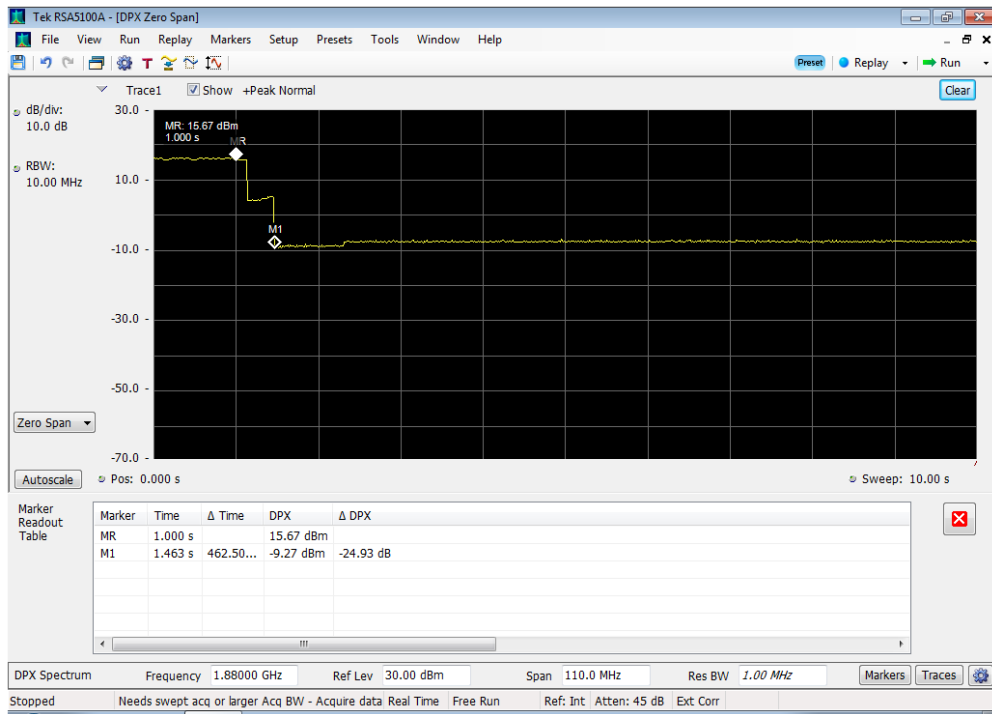

Annex G

Variable Gain Timing

1710 - 1755 MHz_100 ft cable

1850 - 1915 MHz_100 ft cable

698 - 716 MHz_100 ft cable

776 - 787 MHz_100 ft cable

824 - 849 MHz_100 ft cable

1710 - 1755 MHz_300 ft cable

1850 - 1915 MHz_300 ft cable

698 - 716 MHz_300 ft cable

776 - 787 MHz_300 ft cable

824 - 849 MHz_300 ft cable

Variable Gain Timing_1710 - 1755 MHz_200 ft cable

Variable Gain Timing_1850 - 1910 MHz_200 ft cable

Variable Gain Timing_698 - 716 MHz_200 ft cable

Variable Gain Timing_776 - 787 MHz_200 ft cable

Variable Gain Timing_824 - 849 MHz_200 ft cable