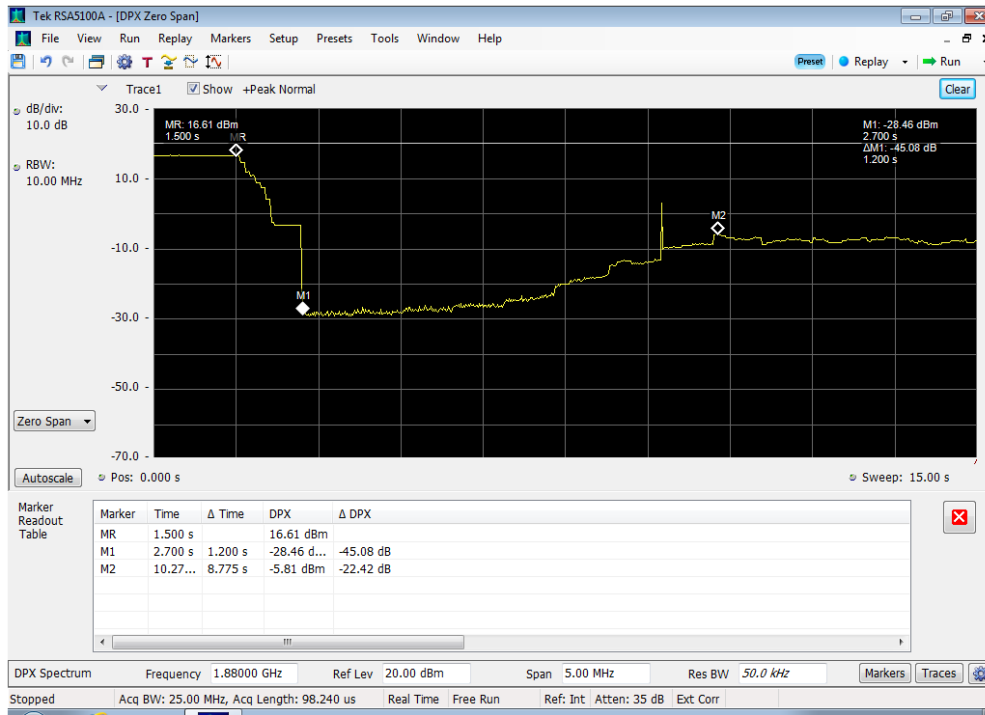

Annex G

Variable Gain Timing

1710 - 1755 MHz_100 ft cable

1850 - 1915 MHz_100 ft cable

698 - 716 MHz_100 ft cable

776 - 787 MHz_100 ft cable

824 - 849 MHz_100 ft cable

1710 - 1755 MHz_300 ft cable

1850 - 1915 MHz_300 ft cable

698 - 716 MHz_300 ft cable

776 - 787 MHz_300 ft cable

824 - 849 MHz_300 ft cable

Variable Gain Timing_1710 - 1755 MHz_200 ft cable

Variable Gain Timing_1850 - 1910 MHz_200 ft cable

Variable Gain Timing_698 - 716 MHz_200 ft cable

Variable Gain Timing_776 - 787 MHz_200 ft cable

Variable Gain Timing_824 - 849 MHz_200 ft cable