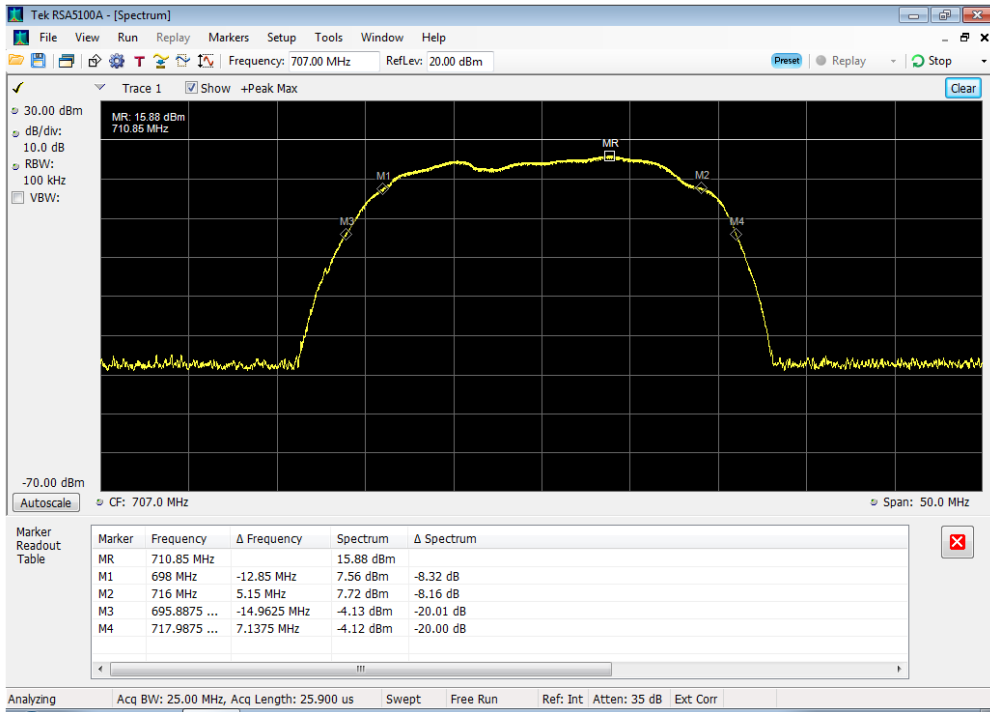

Uplink_1710 - 1755 MHz_100 ft cable

Uplink_1850 - 1915 MHz_100 ft cable

Uplink_698 - 716 MHz_100 ft cable

Uplink_776 - 787 MHz_100 ft cable

Uplink_824 - 849 MHz_100 ft cable

Downlink_1930 - 1995 MHz_300 ft cable

Downlink_2110 - 2155 MHz_300 ft cable

Downlink_728 - 746 MHz_300 ft cable

Downlink_746 - 757 MHz_300 ft cable

Downlink_869 - 894 MHz_300 ft cable

Uplink_1710 - 1755 MHz_300 ft cable

Uplink_1850 - 1915 MHz_300 ft cable