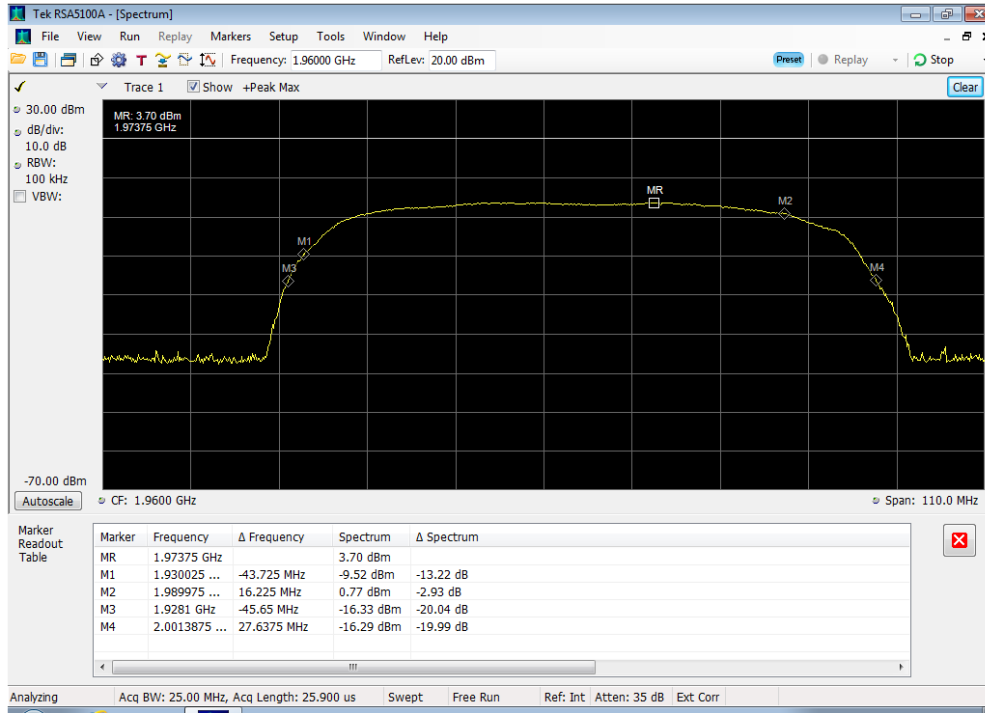

Uplink_1710 - 1755 MHz_100 ft cable

Uplink_1850 - 1915 MHz_100 ft cable

Uplink_698 - 716 MHz_100 ft cable

Uplink_776 - 787 MHz_100 ft cable

Uplink_824 - 849 MHz_100 ft cable

Downlink_1930 - 1995 MHz_300 ft cable

Downlink_2110 - 2155 MHz_300 ft cable

Downlink_728 - 746 MHz_300 ft cable

Downlink_746 - 757 MHz_300 ft cable

Downlink_869 - 894 MHz_300 ft cable

Uplink_1710 - 1755 MHz_300 ft cable

Uplink_1850 - 1915 MHz_300 ft cable