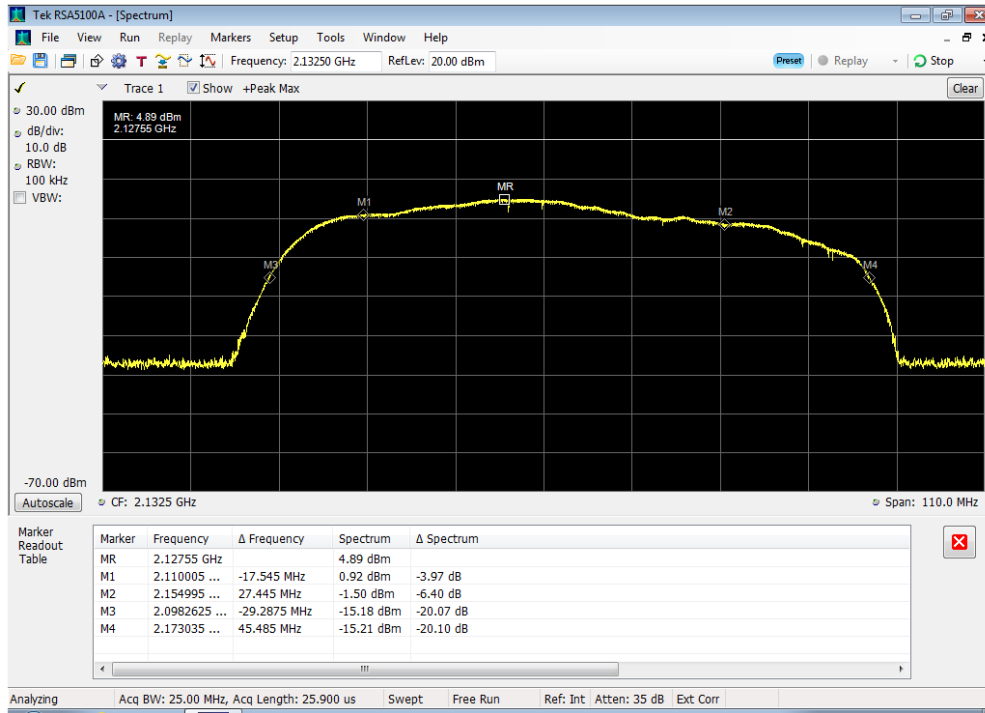

Annex A

Authorized Frequency Band

Downlink_1930 - 1995 MHz_100 ft cable

Downlink_2110 - 2155 MHz_100 ft cable

Downlink_728 - 746 MHz_100 ft cable

Downlink_746 - 757 MHz_100 ft cable

Downlink_869 - 894 MHz_100 ft cable

Uplink_1710 - 1755 MHz_100 ft cable

Uplink_1850 - 1915 MHz_100 ft cable

Uplink_698 - 716 MHz_100 ft cable

Uplink_776 - 787 MHz_100 ft cable

Uplink_824 - 849 MHz_100 ft cable

Downlink_1930 - 1995 MHz_300 ft cable

Downlink_2110 - 2155 MHz_300 ft cable

Downlink_728 - 746 MHz_300 ft cable

Downlink_746 - 757 MHz_300 ft cable

Downlink_869 - 894 MHz_300 ft cable

Uplink_1710 - 1755 MHz_300 ft cable

Uplink_1850 - 1915 MHz_300 ft cable