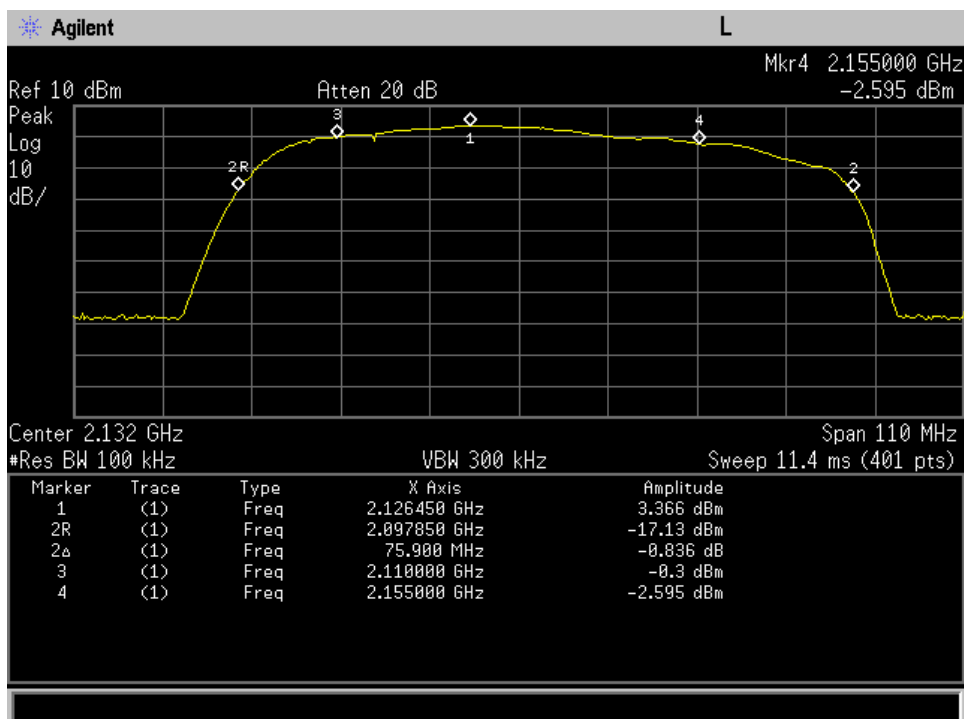

Downlink_2110 - 2155 MHz_300 ft cable

Downlink_728 - 746 MHz_300 ft cable

Downlink_746 - 757 MHz_300 ft cable

Downlink_869 - 894 MHz_300 ft cable

Uplink_1710 - 1755 MHz_300 ft cable

Uplink_1850 - 1915 MHz_300 ft cable

Uplink_698 - 716 MHz_300 ft cable

Uplink_776 - 787 MHz_300 ft cable

Uplink_824 - 849 MHz_300 ft cable

Auth Freq Band_DL_1930 - 1995 MHz_200 ft

Auth Freq Band_DL_2110 - 2155 MHz_200 ft

Auth Freq Band_DL_728 - 746 MHz_200 ft

Auth Freq Band_DL_746 - 758 MHz_200 ft

Auth Freq Band_DL_869 - 894 MHz_200 ft

Auth Freq Band_UL_1710 - 1755 MHz_200 ft

Auth Freq Band_UL_1850 - 1910 MHz_200 ft

Auth Freq Band_UL_698 - 716 MHz_200 ft

Auth Freq Band_UL_776 - 787 MHz_200 ft

Auth Freq Band_UL_824 - 849 MHz_200 ft