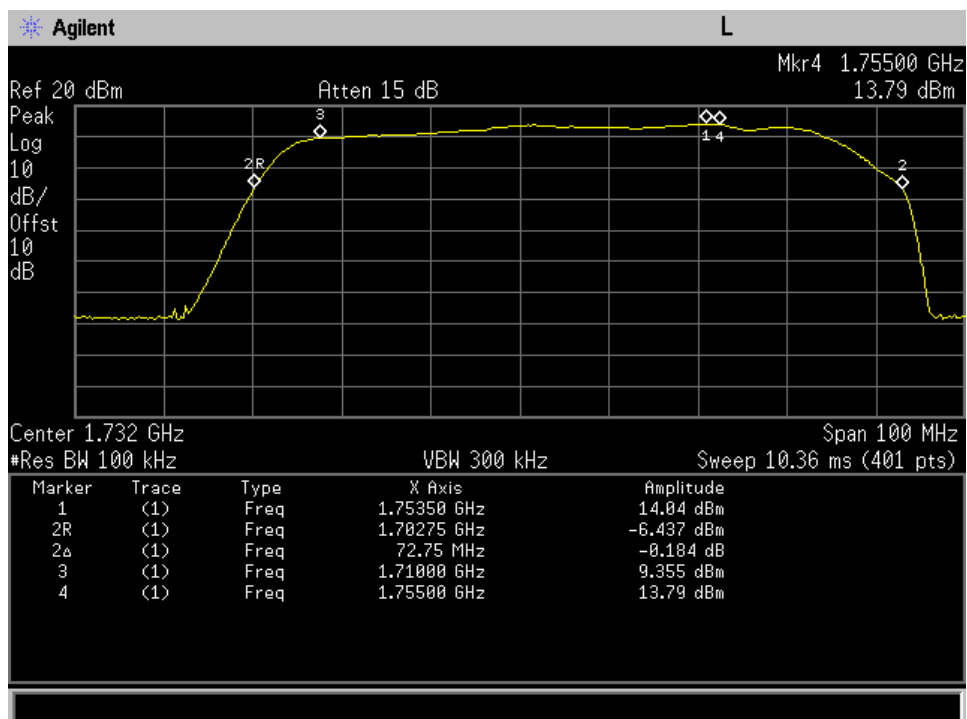

Downlink_2110 - 2155 MHz_300 ft cable

Downlink_728 - 746 MHz_300 ft cable

Downlink_746 - 757 MHz_300 ft cable

Downlink_869 - 894 MHz_300 ft cable

Uplink_1710 - 1755 MHz_300 ft cable

Uplink_1850 - 1915 MHz_300 ft cable

Uplink_698 - 716 MHz_300 ft cable

Uplink_776 - 787 MHz_300 ft cable

Uplink_824 - 849 MHz_300 ft cable

Auth Freq Band_DL_1930 - 1995 MHz_200 ft

Auth Freq Band_DL_2110 - 2155 MHz_200 ft

Auth Freq Band_DL_728 - 746 MHz_200 ft

Auth Freq Band_DL_746 - 758 MHz_200 ft

Auth Freq Band_DL_869 - 894 MHz_200 ft

Auth Freq Band_UL_1710 - 1755 MHz_200 ft

Auth Freq Band_UL_1850 - 1910 MHz_200 ft

Auth Freq Band_UL_698 - 716 MHz_200 ft

Auth Freq Band_UL_776 - 787 MHz_200 ft

Auth Freq Band_UL_824 - 849 MHz_200 ft