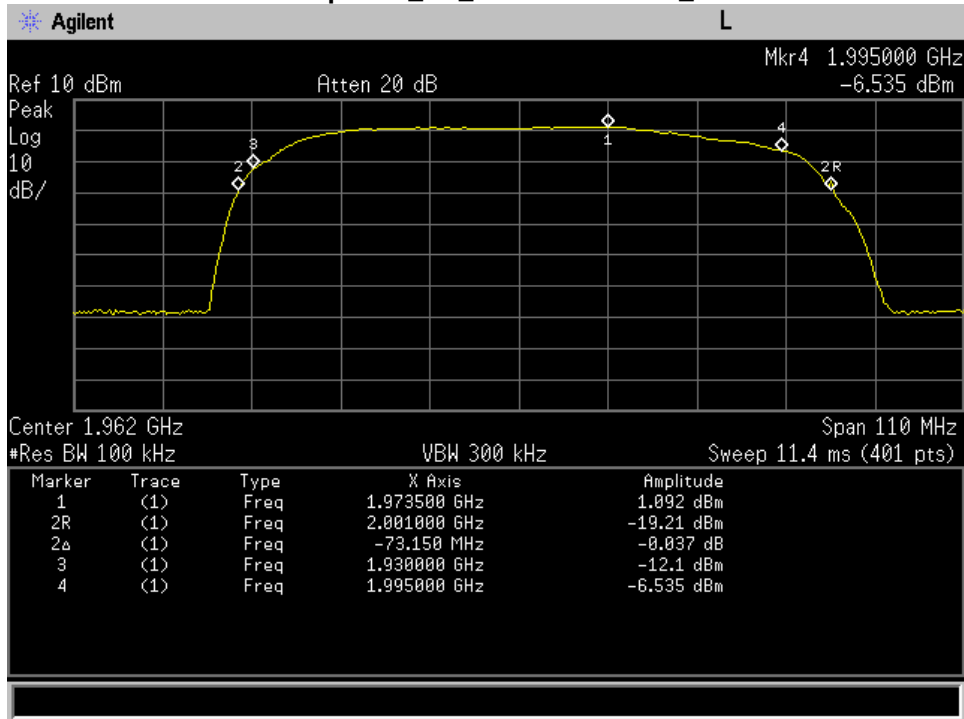

Downlink_2110 - 2155 MHz_300 ft cable

Downlink_728 - 746 MHz_300 ft cable

Downlink_746 - 757 MHz_300 ft cable

Downlink_869 - 894 MHz_300 ft cable

Uplink_1710 - 1755 MHz_300 ft cable

Uplink_1850 - 1915 MHz_300 ft cable

Uplink_698 - 716 MHz_300 ft cable

Uplink_776 - 787 MHz_300 ft cable

Uplink_824 - 849 MHz_300 ft cable

Auth Freq Band_DL_1930 - 1995 MHz_200 ft

Auth Freq Band_DL_2110 - 2155 MHz_200 ft

Auth Freq Band_DL_728 - 746 MHz_200 ft

Auth Freq Band_DL_746 - 758 MHz_200 ft

Auth Freq Band_DL_869 - 894 MHz_200 ft

Auth Freq Band_UL_1710 - 1755 MHz_200 ft

Auth Freq Band_UL_1850 - 1910 MHz_200 ft

Auth Freq Band_UL_698 - 716 MHz_200 ft

Auth Freq Band_UL_776 - 787 MHz_200 ft

Auth Freq Band_UL_824 - 849 MHz_200 ft