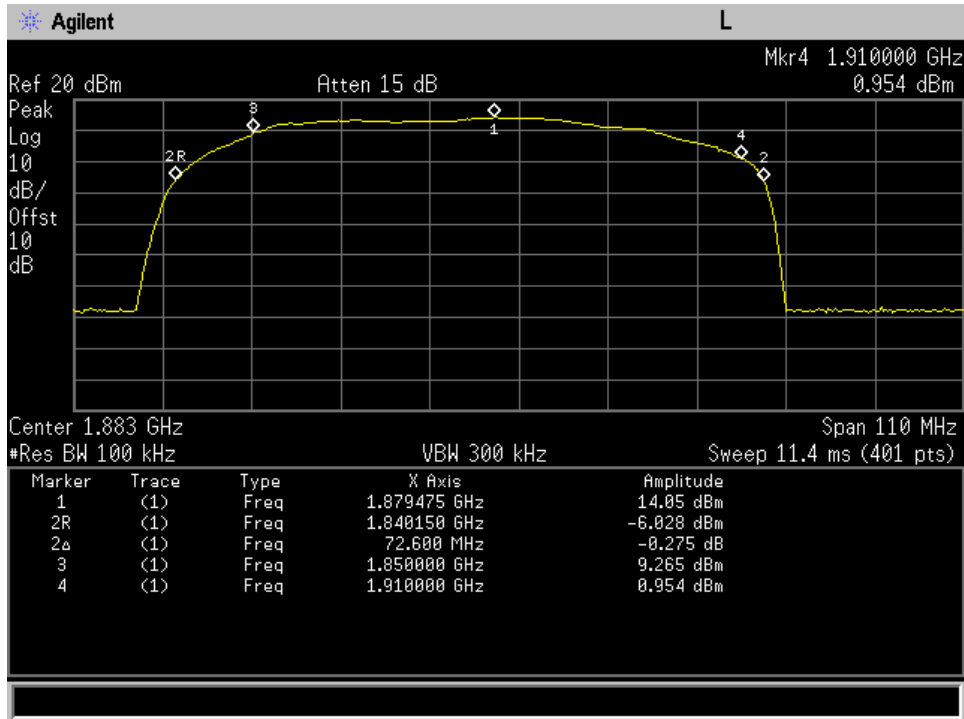

Auth Freq Band_DL_746 - 758 MHz_200 ft

Auth Freq Band_DL_869 - 894 MHz_200 ft

Auth Freq Band_UL_1710 - 1755 MHz_200 ft

Auth Freq Band_UL_1850 - 1910 MHz_200 ft

Auth Freq Band_UL_698 - 716 MHz_200 ft

Auth Freq Band_UL_776 - 787 MHz_200 ft

Auth Freq Band_UL_824 - 849 MHz_200 ft