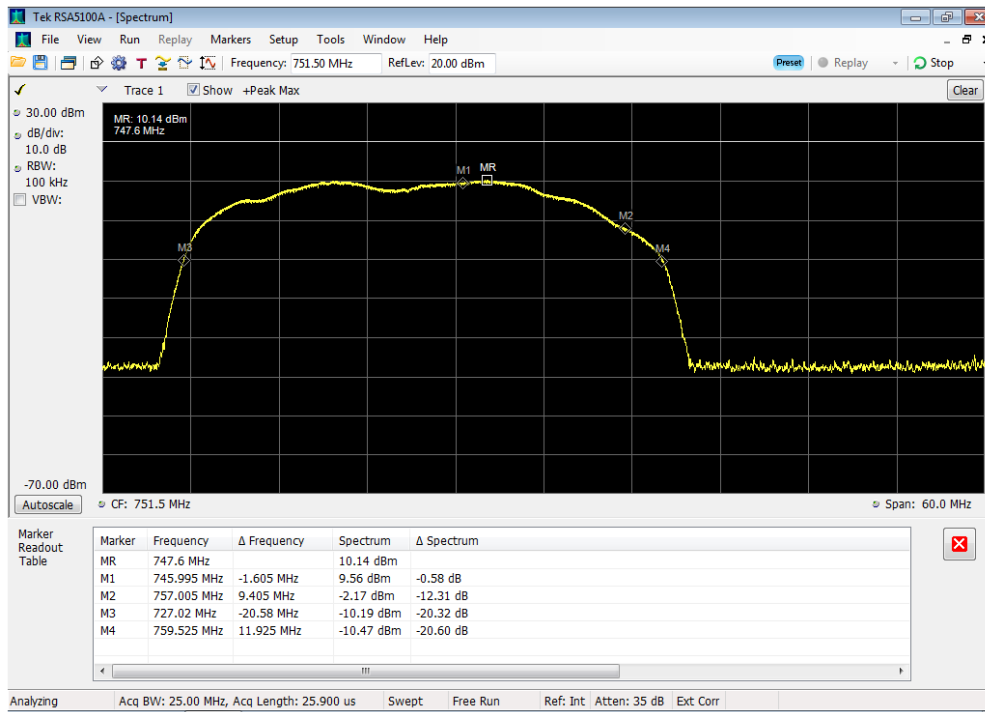

Annex A

Authorized Frequency Band

Downlink_1930 - 1995 MHz_100 ft cable

Downlink_2110 - 2155 MHz_100 ft cable

Downlink_728 - 746 MHz_100 ft cable

Downlink_746 - 757 MHz_100 ft cable

Downlink_869 - 894 MHz_100 ft cable

Uplink_1710 - 1755 MHz_100 ft cable

Uplink_1850 - 1915 MHz_100 ft cable

Uplink_698 - 716 MHz_100 ft cable

Uplink_776 - 787 MHz_100 ft cable

Uplink_824 - 849 MHz_100 ft cable

Downlink_1930 - 1995 MHz_300 ft cable

Downlink_2110 - 2155 MHz_300 ft cable

Downlink_728 - 746 MHz_300 ft cable

Downlink_746 - 757 MHz_300 ft cable

Downlink_869 - 894 MHz_300 ft cable

Uplink_1710 - 1755 MHz_300 ft cable

Uplink_1850 - 1915 MHz_300 ft cable