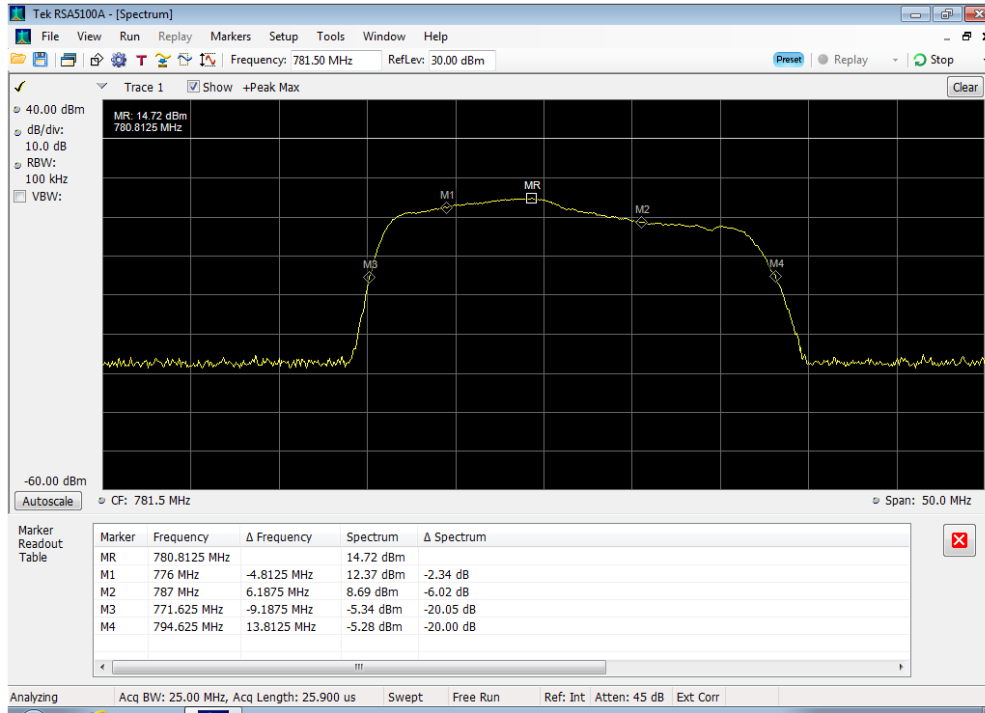

Uplink_1710 - 1755 MHz_100 ft cable

Uplink_1850 - 1915 MHz_100 ft cable

Uplink_698 - 716 MHz_100 ft cable

Uplink_776 - 787 MHz_100 ft cable

Uplink_824 - 849 MHz_100 ft cable

Downlink_1930 - 1995 MHz_300 ft cable

Downlink_2110 - 2155 MHz_300 ft cable

Downlink_728 - 746 MHz_300 ft cable

Downlink_746 - 757 MHz_300 ft cable

Downlink_869 - 894 MHz_300 ft cable

Uplink_1710 - 1755 MHz_300 ft cable

Uplink_1850 - 1915 MHz_300 ft cable

Uplink_698 - 716 MHz_300 ft cable

Uplink_776 - 787 MHz_300 ft cable

Uplink_824 - 849 MHz_300 ft cable

Auth Freq Band_DL_1930 - 1995 MHz_200 ft

Auth Freq Band_DL_2110 - 2155 MHz_200 ft

Auth Freq Band_DL_728 - 746 MHz_200 ft