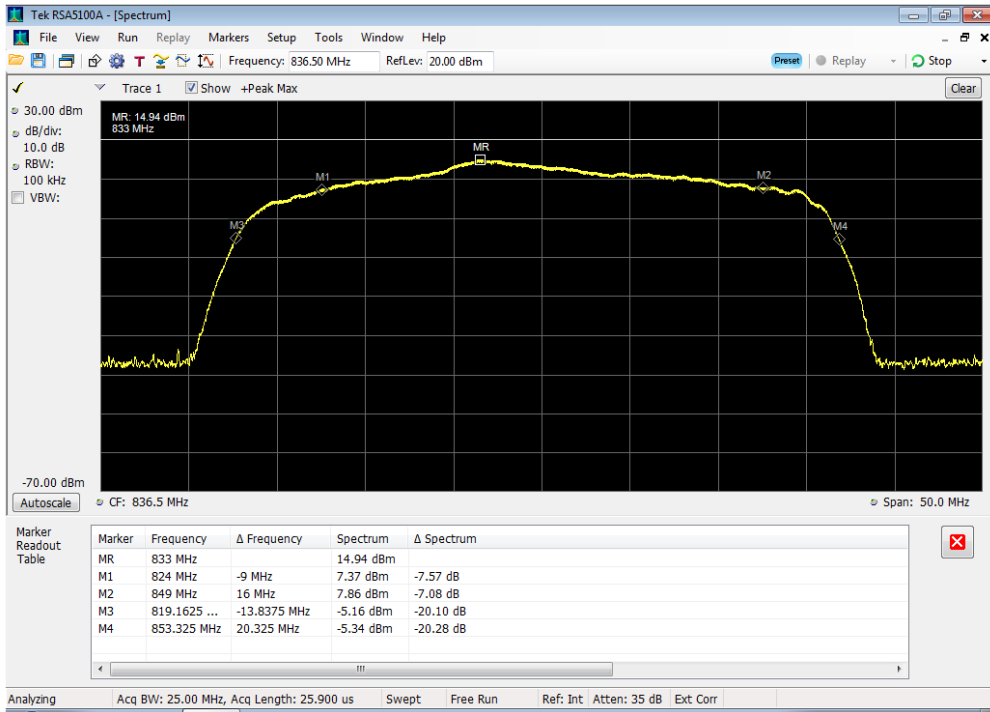

Uplink_1710 - 1755 MHz_100 ft cable

Uplink_1850 - 1915 MHz_100 ft cable

Uplink_698 - 716 MHz_100 ft cable

Uplink_776 - 787 MHz_100 ft cable

Uplink_824 - 849 MHz_100 ft cable

Downlink_1930 - 1995 MHz_300 ft cable

Downlink_2110 - 2155 MHz_300 ft cable

Downlink_728 - 746 MHz_300 ft cable

Downlink_746 - 757 MHz_300 ft cable

Downlink_869 - 894 MHz_300 ft cable

Uplink_1710 - 1755 MHz_300 ft cable

Uplink_1850 - 1915 MHz_300 ft cable