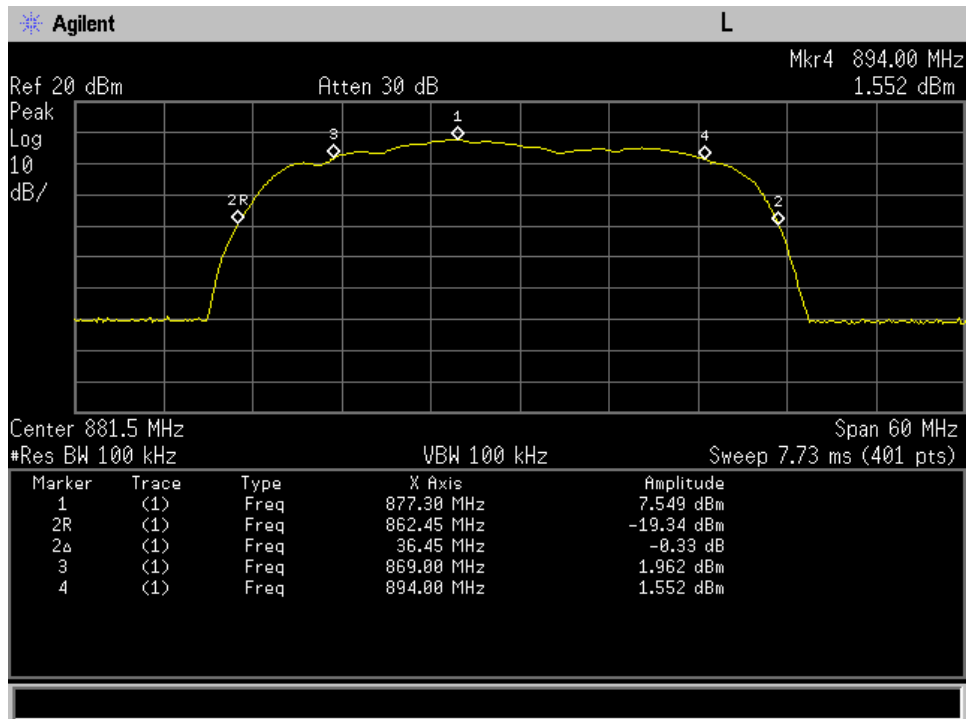

Downlink_2110 - 2155 MHz_300 ft cable

Downlink_728 - 746 MHz_300 ft cable

Downlink_746 - 757 MHz_300 ft cable

Downlink_869 - 894 MHz_300 ft cable

Uplink_1710 - 1755 MHz_300 ft cable

Uplink_1850 - 1915 MHz_300 ft cable

Uplink_698 - 716 MHz_300 ft cable

Uplink_776 - 787 MHz_300 ft cable

Uplink_824 - 849 MHz_300 ft cable

Auth Freq Band_DL_1930 - 1995 MHz_200 ft

Auth Freq Band_DL_2110 - 2155 MHz_200 ft

Auth Freq Band_DL_728 - 746 MHz_200 ft

Auth Freq Band_DL_746 - 758 MHz_200 ft

Auth Freq Band_DL_869 - 894 MHz_200 ft

Auth Freq Band_UL_1710 - 1755 MHz_200 ft

Auth Freq Band_UL_1850 - 1910 MHz_200 ft

Auth Freq Band_UL_698 - 716 MHz_200 ft

Auth Freq Band_UL_776 - 787 MHz_200 ft

Auth Freq Band_UL_824 - 849 MHz_200 ft