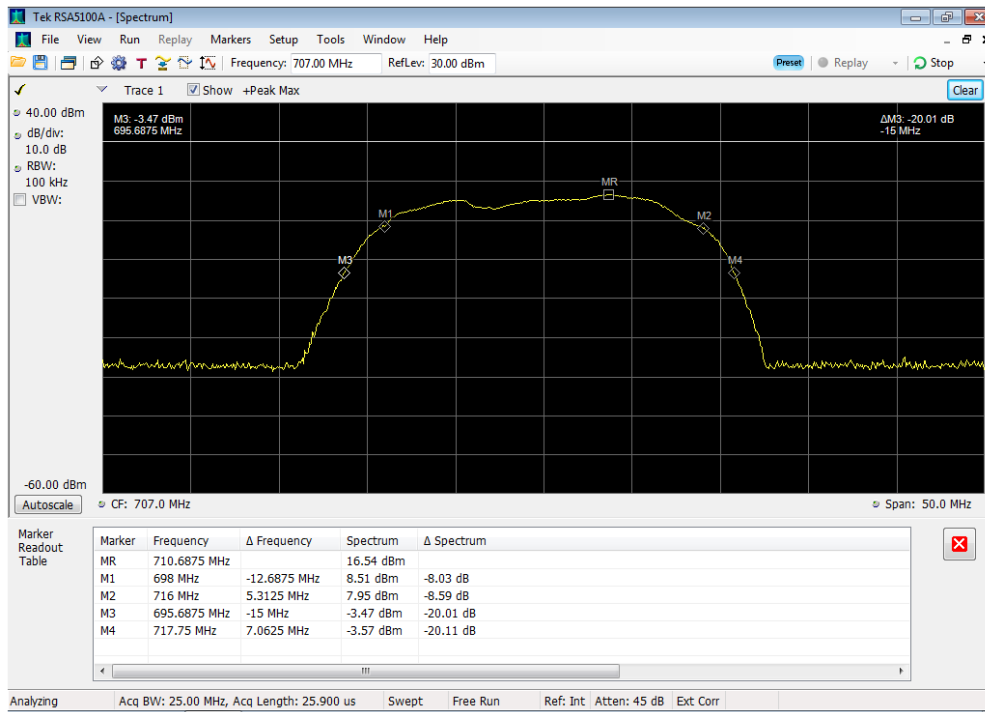

Uplink_1710 - 1755 MHz_100 ft cable

Uplink_1850 - 1915 MHz_100 ft cable

Uplink_698 - 716 MHz_100 ft cable

Uplink_776 - 787 MHz_100 ft cable

Uplink_824 - 849 MHz_100 ft cable

Downlink_1930 - 1995 MHz_300 ft cable

Downlink_2110 - 2155 MHz_300 ft cable

Downlink_728 - 746 MHz_300 ft cable

Downlink_746 - 757 MHz_300 ft cable

Downlink_869 - 894 MHz_300 ft cable

Uplink_1710 - 1755 MHz_300 ft cable

Uplink_1850 - 1915 MHz_300 ft cable

Uplink_698 - 716 MHz_300 ft cable

Uplink_776 - 787 MHz_300 ft cable

Uplink_824 - 849 MHz_300 ft cable

Auth Freq Band_DL_1930 - 1995 MHz_200 ft

Auth Freq Band_DL_2110 - 2155 MHz_200 ft

Auth Freq Band_DL_728 - 746 MHz_200 ft