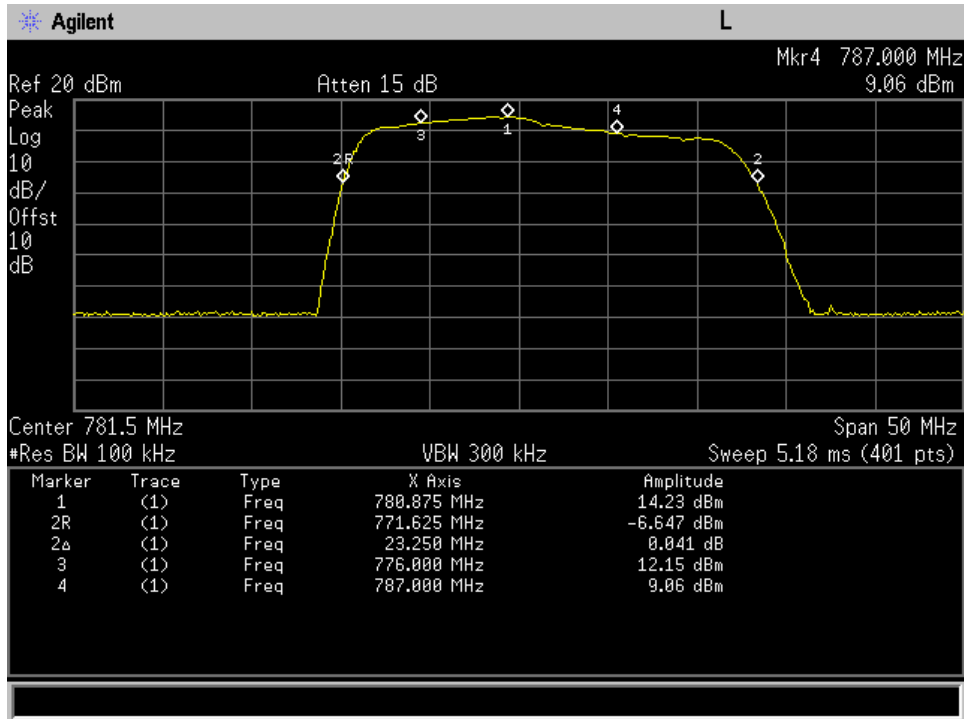

Auth Freq Band_DL_746 - 758 MHz_200 ft

Auth Freq Band_DL_869 - 894 MHz_200 ft

Auth Freq Band_UL_1710 - 1755 MHz_200 ft

Auth Freq Band_UL_1850 - 1910 MHz_200 ft

Auth Freq Band_UL_698 - 716 MHz_200 ft

Auth Freq Band_UL_776 - 787 MHz_200 ft

Auth Freq Band_UL_824 - 849 MHz_200 ft