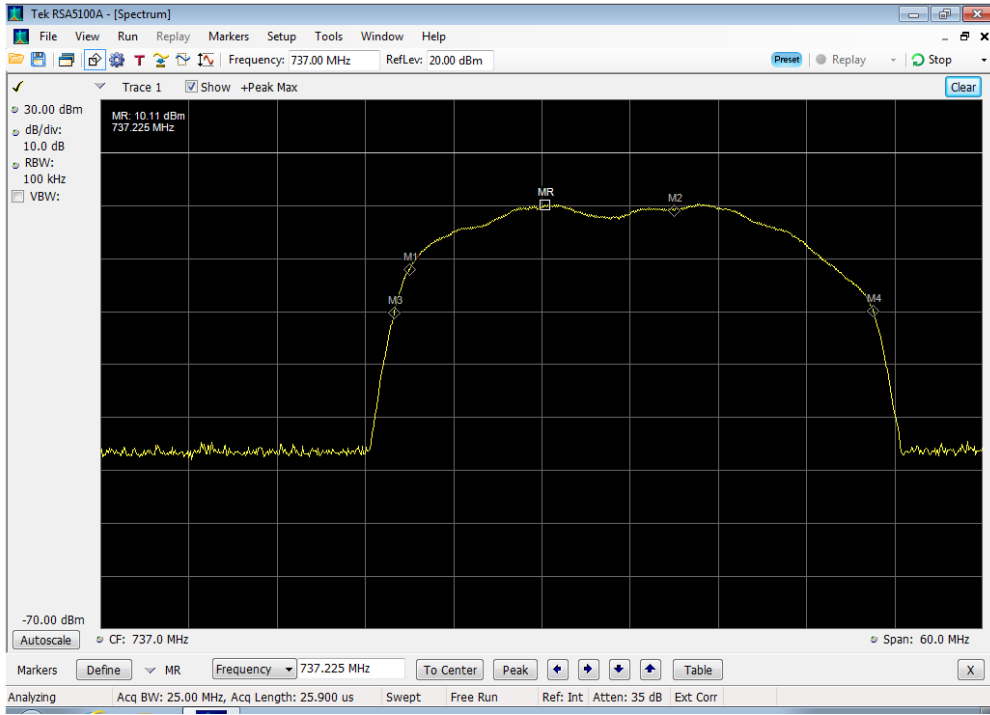

Uplink_1710 - 1755 MHz_100 ft cable

Uplink_1850 - 1915 MHz_100 ft cable

Uplink_698 - 716 MHz_100 ft cable

Uplink_776 - 787 MHz_100 ft cable

Uplink_824 - 849 MHz_100 ft cable

Downlink_1930 - 1995 MHz_300 ft cable

Downlink_2110 - 2155 MHz_300 ft cable

Downlink_728 - 746 MHz_300 ft cable

Downlink_746 - 757 MHz_300 ft cable

Downlink_869 - 894 MHz_300 ft cable

Uplink_1710 - 1755 MHz_300 ft cable

Uplink_1850 - 1915 MHz_300 ft cable