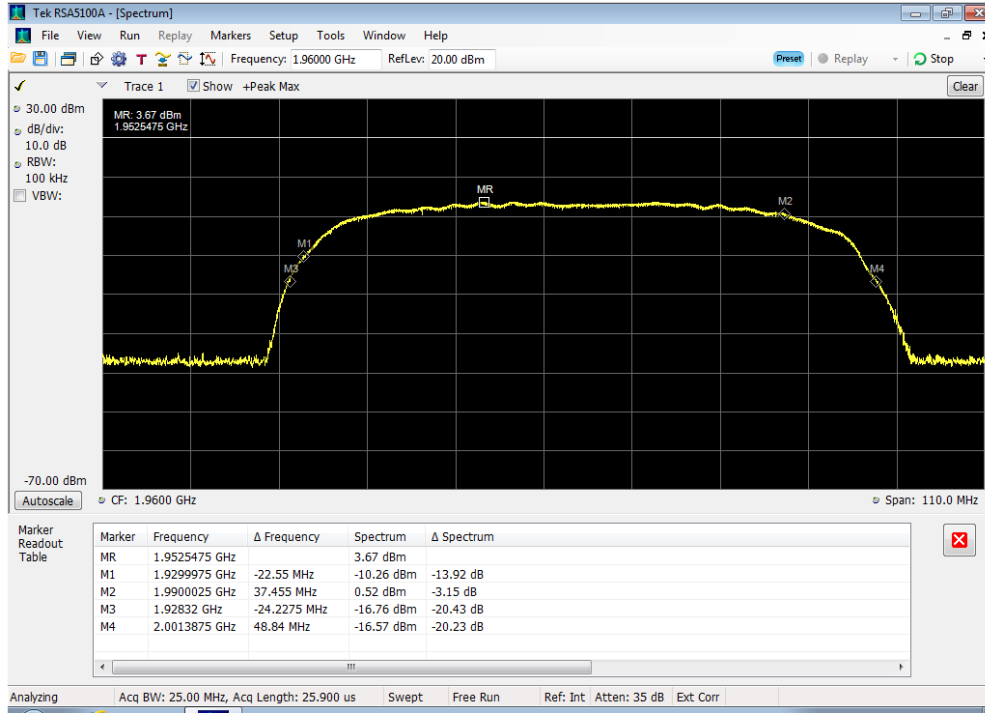

Annex A

Authorized Frequency Band

Downlink_1930 - 1995 MHz_100 ft cable

Downlink_2110 - 2155 MHz_100 ft cable

Downlink_728 - 746 MHz_100 ft cable

Downlink_746 - 757 MHz_100 ft cable

Downlink_869 - 894 MHz_100 ft cable

Uplink_1710 - 1755 MHz_100 ft cable

Uplink_1850 - 1915 MHz_100 ft cable

Uplink_698 - 716 MHz_100 ft cable

Uplink_776 - 787 MHz_100 ft cable

Uplink_824 - 849 MHz_100 ft cable

Downlink_1930 - 1995 MHz_300 ft cable

Downlink_2110 - 2155 MHz_300 ft cable

Downlink_728 - 746 MHz_300 ft cable

Downlink_746 - 757 MHz_300 ft cable

Downlink_869 - 894 MHz_300 ft cable

Uplink_1710 - 1755 MHz_300 ft cable

Uplink_1850 - 1915 MHz_300 ft cable