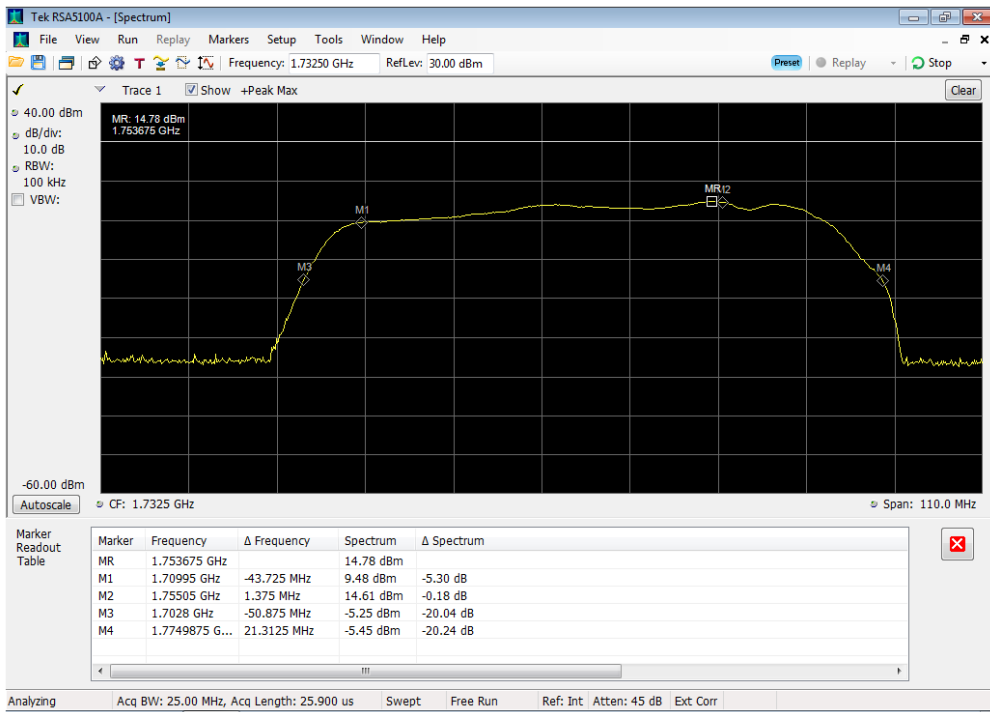

Uplink_1710 - 1755 MHz_100 ft cable

Uplink_1850 - 1915 MHz_100 ft cable

Uplink_698 - 716 MHz_100 ft cable

Uplink_776 - 787 MHz_100 ft cable

Uplink_824 - 849 MHz_100 ft cable

Downlink_1930 - 1995 MHz_300 ft cable

Downlink_2110 - 2155 MHz_300 ft cable

Downlink_728 - 746 MHz_300 ft cable

Downlink_746 - 757 MHz_300 ft cable

Downlink_869 - 894 MHz_300 ft cable

Uplink_1710 - 1755 MHz_300 ft cable

Uplink_1850 - 1915 MHz_300 ft cable

Uplink_698 - 716 MHz_300 ft cable

Uplink_776 - 787 MHz_300 ft cable

Uplink_824 - 849 MHz_300 ft cable

Auth Freq Band_DL_1930 - 1995 MHz_200 ft

Auth Freq Band_DL_2110 - 2155 MHz_200 ft

Auth Freq Band_DL_728 - 746 MHz_200 ft