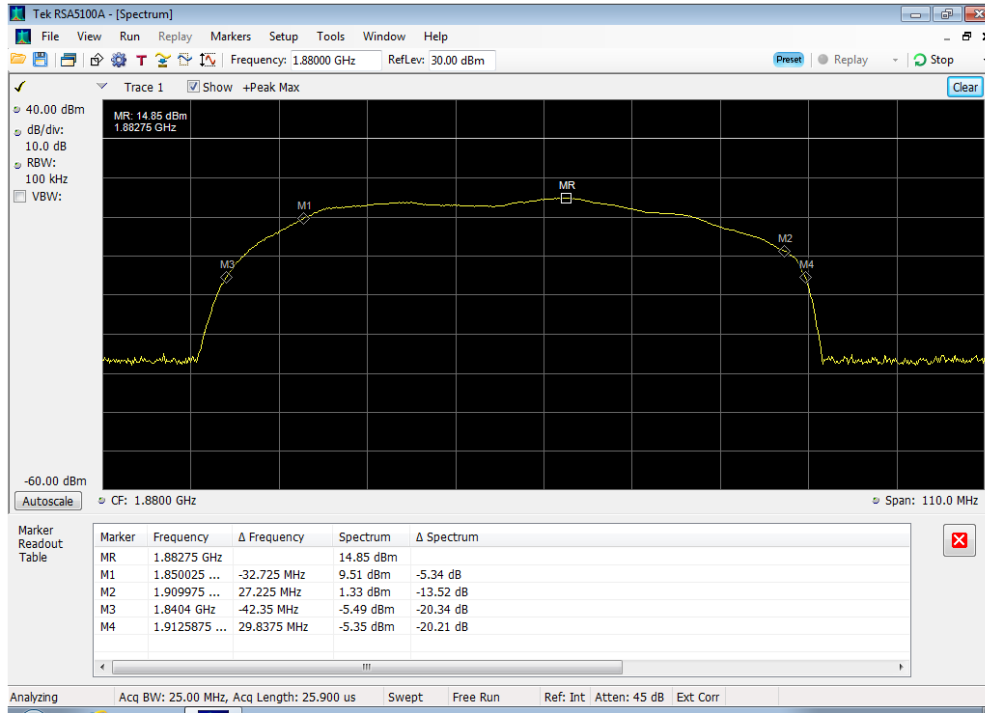

Downlink_2110 - 2155 MHz_300 ft cable

Downlink_728 - 746 MHz_300 ft cable

Downlink_746 - 757 MHz_300 ft cable

Downlink_869 - 894 MHz_300 ft cable

Uplink_1710 - 1755 MHz_300 ft cable

Uplink_1850 - 1915 MHz_300 ft cable

Uplink_698 - 716 MHz_300 ft cable

Uplink_776 - 787 MHz_300 ft cable

Uplink_824 - 849 MHz_300 ft cable

Auth Freq Band_DL_1930 - 1995 MHz_200 ft

Auth Freq Band_DL_2110 - 2155 MHz_200 ft

Auth Freq Band_DL_728 - 746 MHz_200 ft