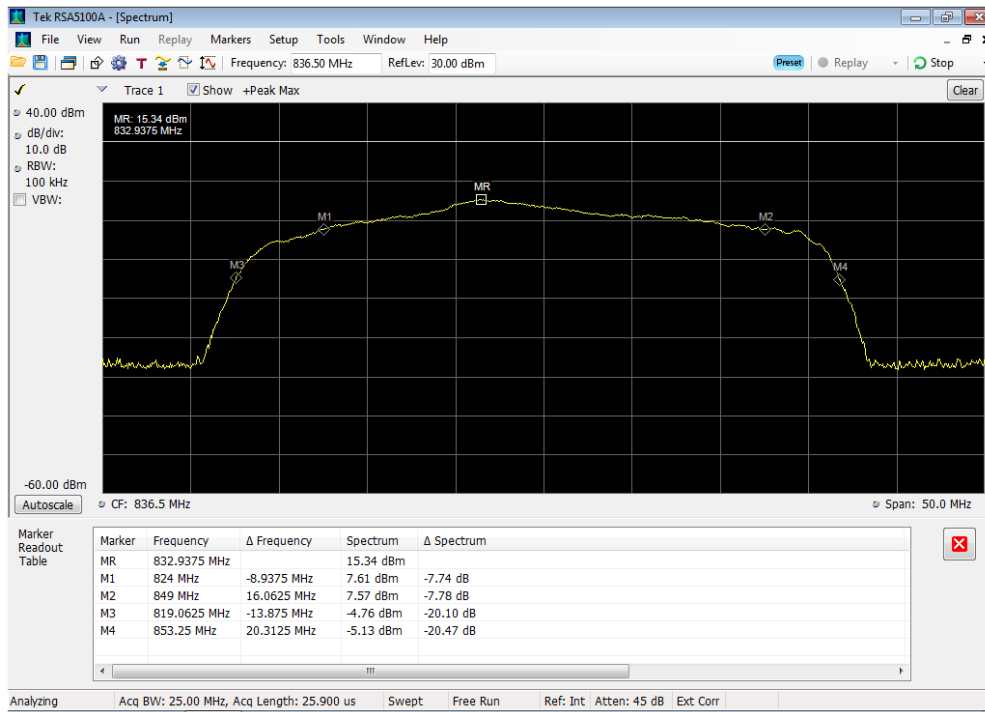

Downlink_2110 - 2155 MHz_300 ft cable

Downlink_728 - 746 MHz_300 ft cable

Downlink_746 - 757 MHz_300 ft cable

Downlink_869 - 894 MHz_300 ft cable

Uplink_1710 - 1755 MHz_300 ft cable

Uplink_1850 - 1915 MHz_300 ft cable

Uplink_698 - 716 MHz_300 ft cable

Uplink_776 - 787 MHz_300 ft cable

Uplink_824 - 849 MHz_300 ft cable

Auth Freq Band_DL_1930 - 1995 MHz_200 ft

Auth Freq Band_DL_2110 - 2155 MHz_200 ft

Auth Freq Band_DL_728 - 746 MHz_200 ft

Auth Freq Band_DL_746 - 758 MHz_200 ft

Auth Freq Band_DL_869 - 894 MHz_200 ft

Auth Freq Band_UL_1710 - 1755 MHz_200 ft

Auth Freq Band_UL_1850 - 1910 MHz_200 ft

Auth Freq Band_UL_698 - 716 MHz_200 ft

Auth Freq Band_UL_776 - 787 MHz_200 ft

Auth Freq Band_UL_824 - 849 MHz_200 ft