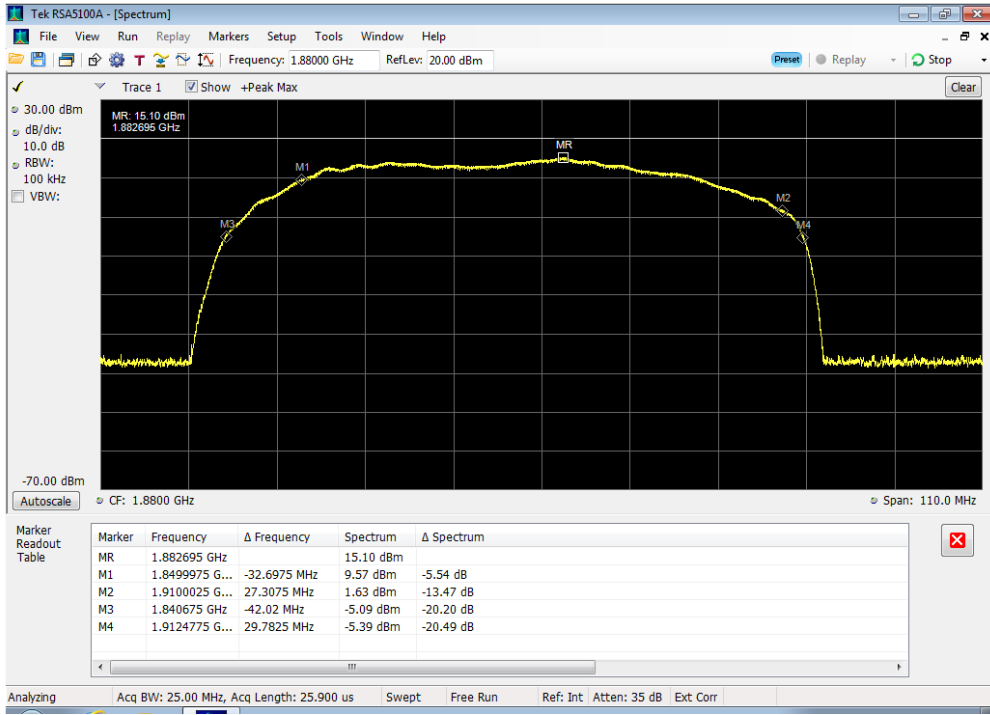

Annex A

Authorized Frequency Band

Downlink_1930 - 1995 MHz_100 ft cable

Downlink_2110 - 2155 MHz_100 ft cable

Downlink_728 - 746 MHz_100 ft cable

Downlink_746 - 757 MHz_100 ft cable

Downlink_869 - 894 MHz_100 ft cable

Uplink_1710 - 1755 MHz_100 ft cable

Uplink_1850 - 1915 MHz_100 ft cable

Uplink_698 - 716 MHz_100 ft cable

Uplink_776 - 787 MHz_100 ft cable

Uplink_824 - 849 MHz_100 ft cable

Downlink_1930 - 1995 MHz_300 ft cable

Downlink_2110 - 2155 MHz_300 ft cable

Downlink_728 - 746 MHz_300 ft cable

Downlink_746 - 757 MHz_300 ft cable

Downlink_869 - 894 MHz_300 ft cable

Uplink_1710 - 1755 MHz_300 ft cable

Uplink_1850 - 1915 MHz_300 ft cable