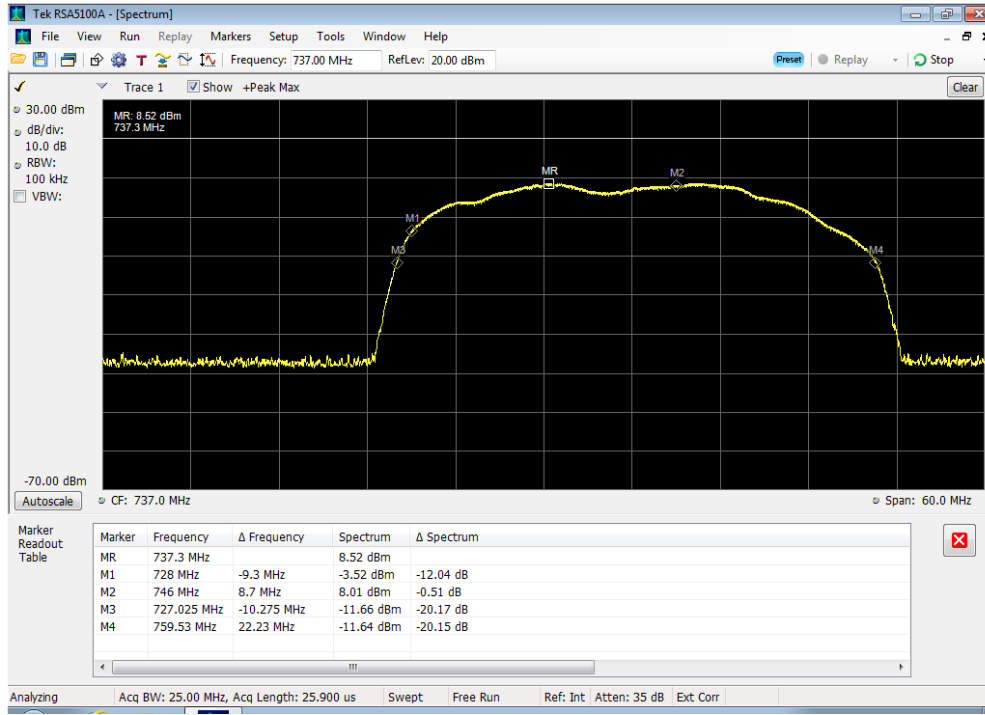

Annex A

Authorized Frequency Band

Downlink_1930 - 1995 MHz_100 ft cable

Downlink_2110 - 2155 MHz_100 ft cable

Downlink_728 - 746 MHz_100 ft cable

Downlink_746 - 757 MHz_100 ft cable

Downlink_869 - 894 MHz_100 ft cable

Uplink_1710 - 1755 MHz_100 ft cable

Uplink_1850 - 1915 MHz_100 ft cable

Uplink_698 - 716 MHz_100 ft cable

Uplink_776 - 787 MHz_100 ft cable

Uplink_824 - 849 MHz_100 ft cable

Downlink_1930 - 1995 MHz_300 ft cable

Downlink_2110 - 2155 MHz_300 ft cable

Downlink_728 - 746 MHz_300 ft cable

Downlink_746 - 757 MHz_300 ft cable

Downlink_869 - 894 MHz_300 ft cable

Uplink_1710 - 1755 MHz_300 ft cable

Uplink_1850 - 1915 MHz_300 ft cable