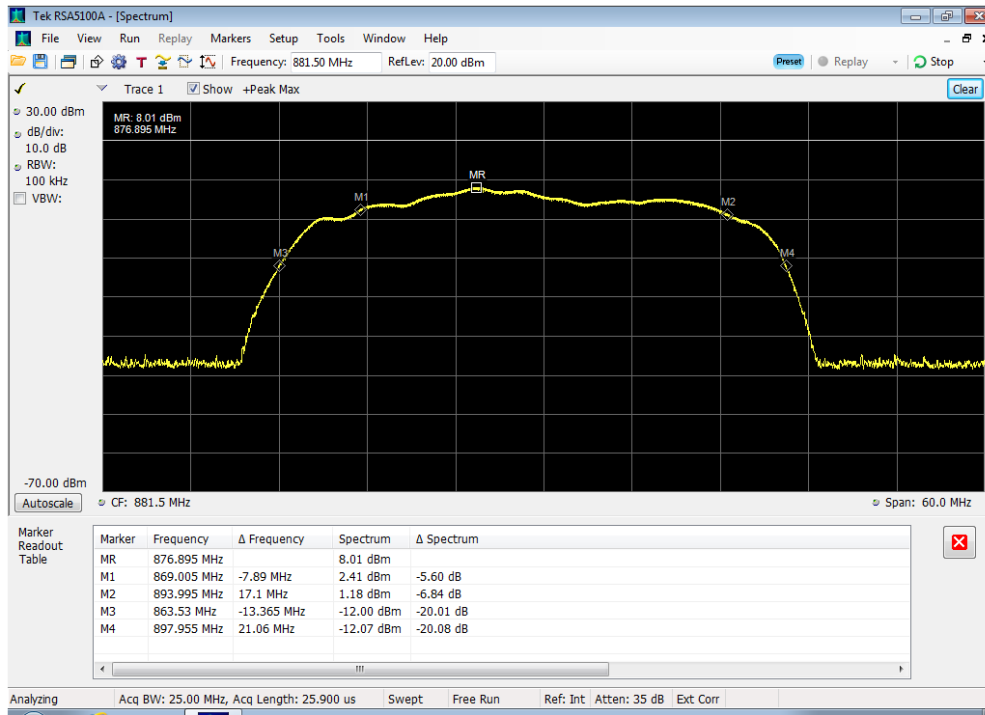

Annex A

Authorized Frequency Band

Downlink_1930 - 1995 MHz_100 ft cable

Downlink_2110 - 2155 MHz_100 ft cable

Downlink_728 - 746 MHz_100 ft cable

Downlink_746 - 757 MHz_100 ft cable

Downlink_869 - 894 MHz_100 ft cable

Uplink_1710 - 1755 MHz_100 ft cable

Uplink_1850 - 1915 MHz_100 ft cable

Uplink_698 - 716 MHz_100 ft cable

Uplink_776 - 787 MHz_100 ft cable

Uplink_824 - 849 MHz_100 ft cable

Downlink_1930 - 1995 MHz_300 ft cable

Downlink_2110 - 2155 MHz_300 ft cable

Downlink_728 - 746 MHz_300 ft cable

Downlink_746 - 757 MHz_300 ft cable

Downlink_869 - 894 MHz_300 ft cable

Uplink_1710 - 1755 MHz_300 ft cable

Uplink_1850 - 1915 MHz_300 ft cable