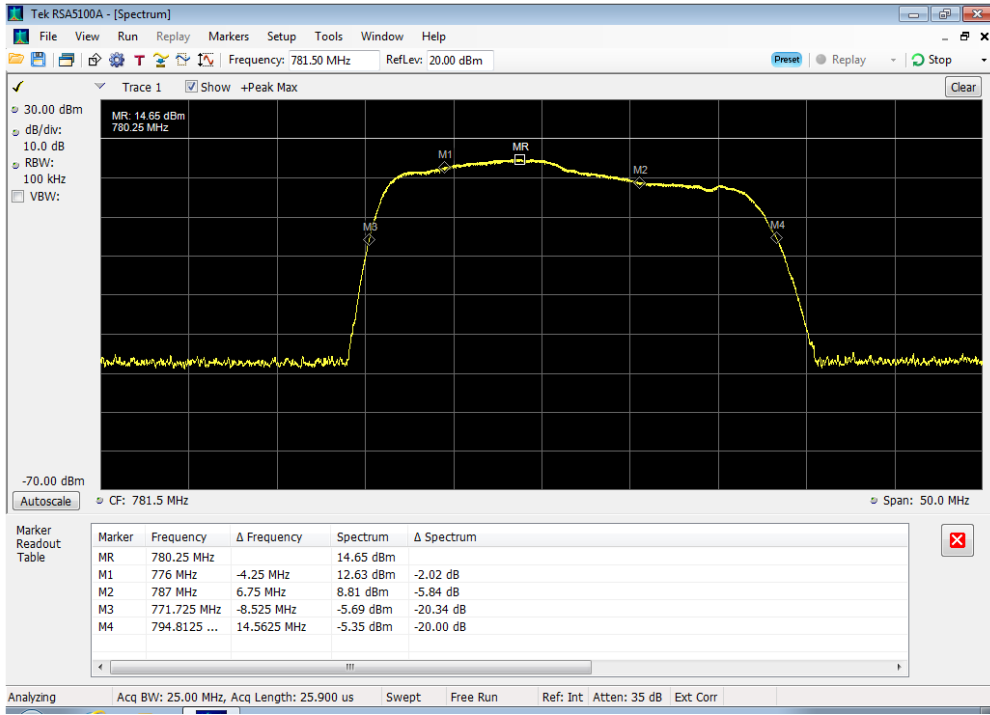

Uplink_1710 - 1755 MHz_100 ft cable

Uplink_1850 - 1915 MHz_100 ft cable

Uplink_698 - 716 MHz_100 ft cable

Uplink_776 - 787 MHz_100 ft cable

Uplink_824 - 849 MHz_100 ft cable

Downlink_1930 - 1995 MHz_300 ft cable

Downlink_2110 - 2155 MHz_300 ft cable

Downlink_728 - 746 MHz_300 ft cable

Downlink_746 - 757 MHz_300 ft cable

Downlink_869 - 894 MHz_300 ft cable

Uplink_1710 - 1755 MHz_300 ft cable

Uplink_1850 - 1915 MHz_300 ft cable