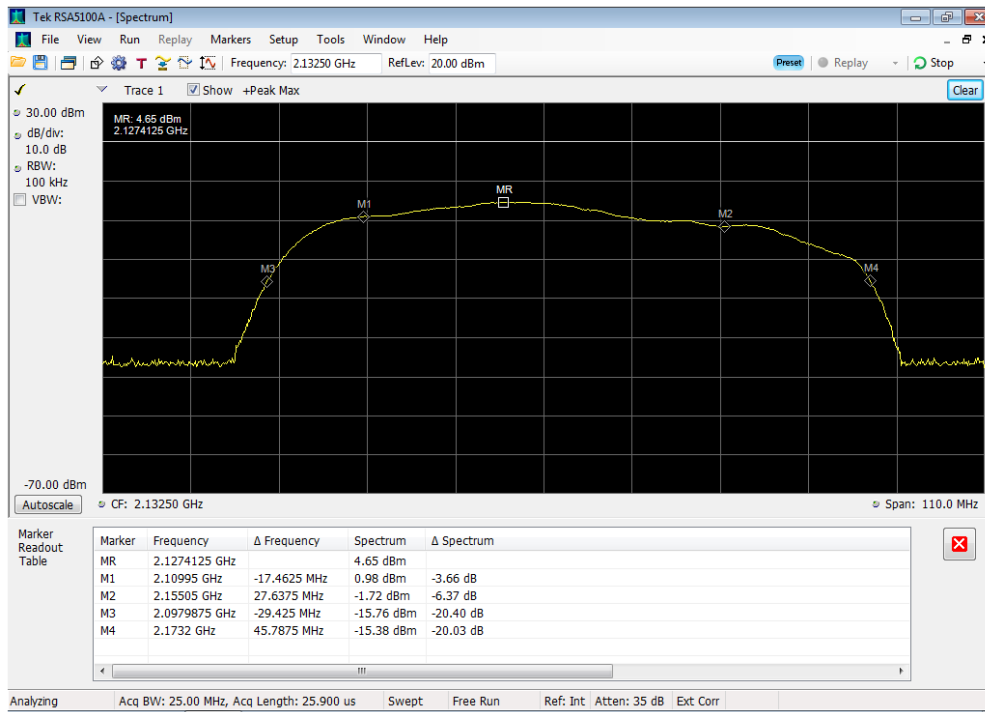

Uplink_1710 - 1755 MHz_100 ft cable

Uplink_1850 - 1915 MHz_100 ft cable

Uplink_698 - 716 MHz_100 ft cable

Uplink_776 - 787 MHz_100 ft cable

Uplink_824 - 849 MHz_100 ft cable

Downlink_1930 - 1995 MHz_300 ft cable

Downlink_2110 - 2155 MHz_300 ft cable

Downlink_728 - 746 MHz_300 ft cable

Downlink_746 - 757 MHz_300 ft cable

Downlink_869 - 894 MHz_300 ft cable

Uplink_1710 - 1755 MHz_300 ft cable

Uplink_1850 - 1915 MHz_300 ft cable