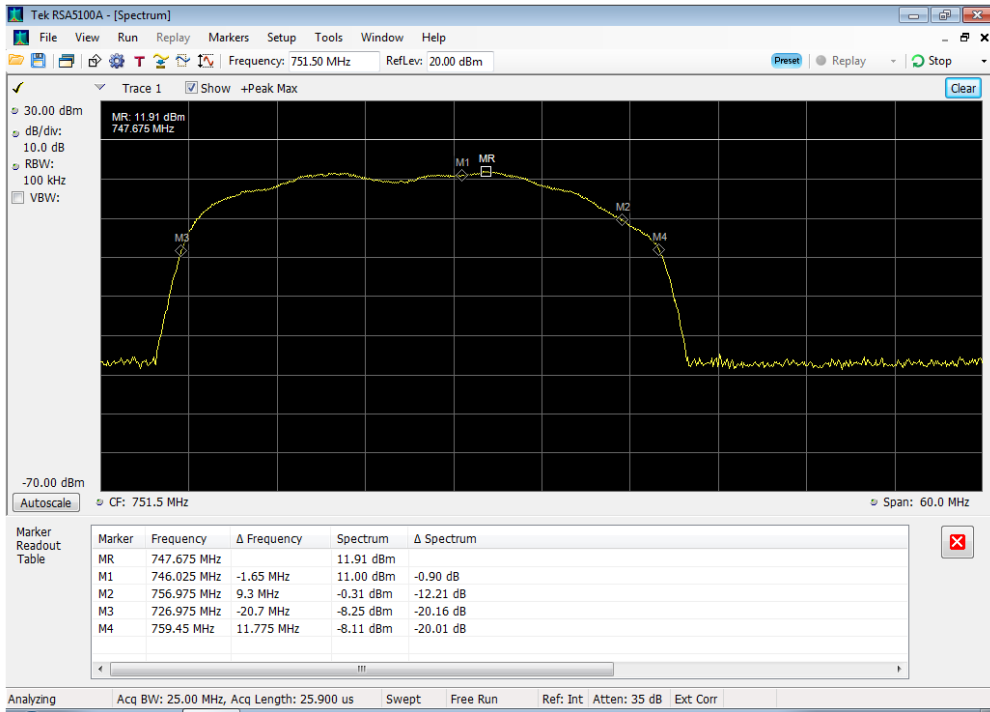

Downlink_2110 - 2155 MHz_300 ft cable

Downlink_728 - 746 MHz_300 ft cable

Downlink_746 - 757 MHz_300 ft cable

Downlink_869 - 894 MHz_300 ft cable

Uplink_1710 - 1755 MHz_300 ft cable

Uplink_1850 - 1915 MHz_300 ft cable

Uplink_698 - 716 MHz_300 ft cable

Uplink_776 - 787 MHz_300 ft cable

Uplink_824 - 849 MHz_300 ft cable

Auth Freq Band_DL_1930 - 1995 MHz_200 ft

Auth Freq Band_DL_2110 - 2155 MHz_200 ft

Auth Freq Band_DL_728 - 746 MHz_200 ft