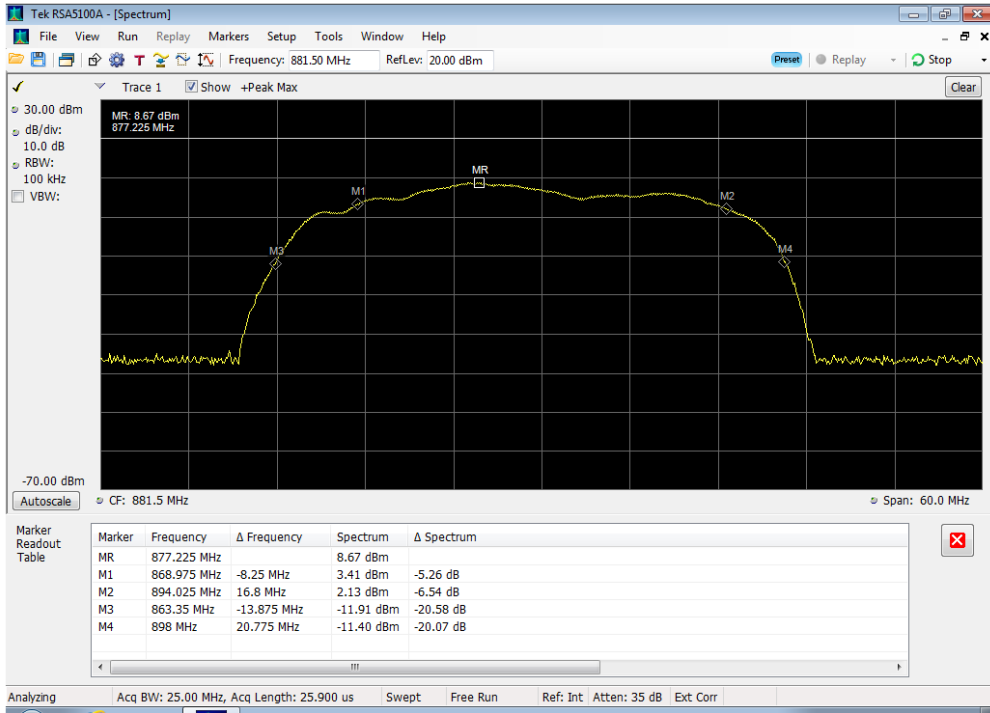

Downlink_2110 - 2155 MHz_300 ft cable

Downlink_728 - 746 MHz_300 ft cable

Downlink_746 - 757 MHz_300 ft cable

Downlink_869 - 894 MHz_300 ft cable

Uplink_1710 - 1755 MHz_300 ft cable

Uplink_1850 - 1915 MHz_300 ft cable

Uplink_698 - 716 MHz_300 ft cable

Uplink_776 - 787 MHz_300 ft cable

Uplink_824 - 849 MHz_300 ft cable

Auth Freq Band_DL_1930 - 1995 MHz_200 ft

Auth Freq Band_DL_2110 - 2155 MHz_200 ft

Auth Freq Band_DL_728 - 746 MHz_200 ft