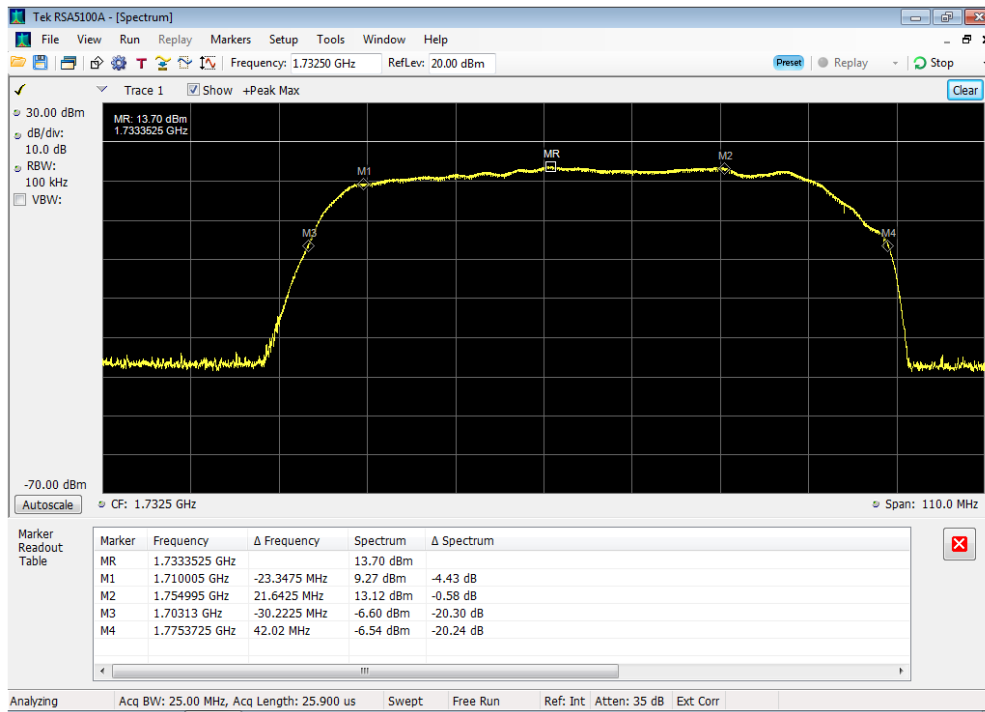

Annex A

Authorized Frequency Band

Downlink_1930 - 1995 MHz_100 ft cable

Downlink_2110 - 2155 MHz_100 ft cable

Downlink_728 - 746 MHz_100 ft cable

Downlink_746 - 757 MHz_100 ft cable

Downlink_869 - 894 MHz_100 ft cable

Uplink_1710 - 1755 MHz_100 ft cable

Uplink_1850 - 1915 MHz_100 ft cable

Uplink_698 - 716 MHz_100 ft cable

Uplink_776 - 787 MHz_100 ft cable

Uplink_824 - 849 MHz_100 ft cable

Downlink_1930 - 1995 MHz_300 ft cable

Downlink_2110 - 2155 MHz_300 ft cable

Downlink_728 - 746 MHz_300 ft cable

Downlink_746 - 757 MHz_300 ft cable

Downlink_869 - 894 MHz_300 ft cable

Uplink_1710 - 1755 MHz_300 ft cable

Uplink_1850 - 1915 MHz_300 ft cable