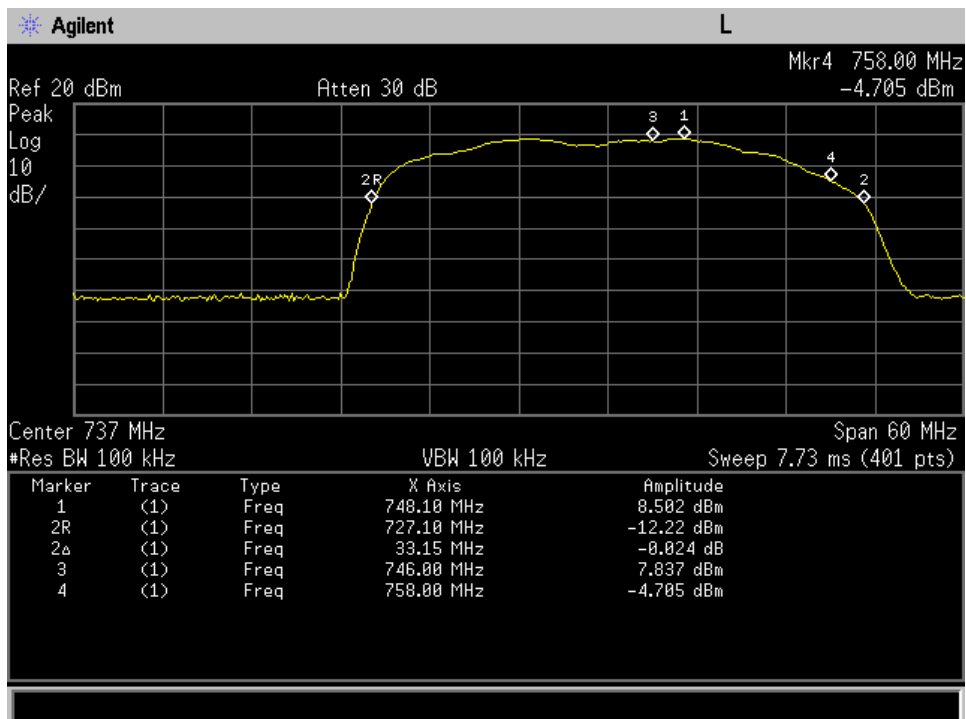

Downlink_2110 - 2155 MHz_300 ft cable

Downlink_728 - 746 MHz_300 ft cable

Downlink_746 - 757 MHz_300 ft cable

Downlink_869 - 894 MHz_300 ft cable

Uplink_1710 - 1755 MHz_300 ft cable

Uplink_1850 - 1915 MHz_300 ft cable

Uplink_698 - 716 MHz_300 ft cable

Uplink_776 - 787 MHz_300 ft cable

Uplink_824 - 849 MHz_300 ft cable

Auth Freq Band_DL_1930 - 1995 MHz_200 ft

Auth Freq Band_DL_2110 - 2155 MHz_200 ft

Auth Freq Band_DL_728 - 746 MHz_200 ft

Auth Freq Band_DL_746 - 758 MHz_200 ft

Auth Freq Band_DL_869 - 894 MHz_200 ft

Auth Freq Band_UL_1710 - 1755 MHz_200 ft

Auth Freq Band_UL_1850 - 1910 MHz_200 ft

Auth Freq Band_UL_698 - 716 MHz_200 ft

Auth Freq Band_UL_776 - 787 MHz_200 ft

Auth Freq Band_UL_824 - 849 MHz_200 ft