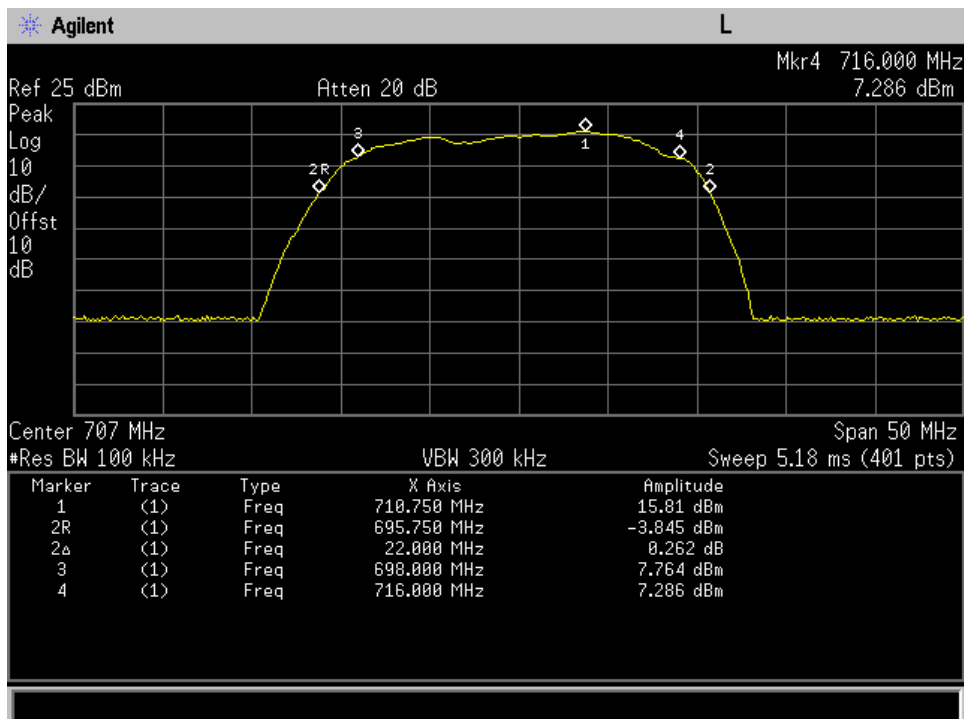

Uplink_698 - 716 MHz_300 ft cable

Uplink_776 - 787 MHz_300 ft cable

Uplink_824 - 849 MHz_300 ft cable

Auth Freq Band_DL_1930 - 1995 MHz_200 ft

Auth Freq Band_DL_2110 - 2155 MHz_200 ft

Auth Freq Band_DL_728 - 746 MHz_200 ft

Auth Freq Band_DL_746 - 758 MHz_200 ft

Auth Freq Band_DL_869 - 894 MHz_200 ft

Auth Freq Band_UL_1710 - 1755 MHz_200 ft

Auth Freq Band_UL_1850 - 1910 MHz_200 ft

Auth Freq Band_UL_698 - 716 MHz_200 ft

Auth Freq Band_UL_776 - 787 MHz_200 ft

Auth Freq Band_UL_824 - 849 MHz_200 ft