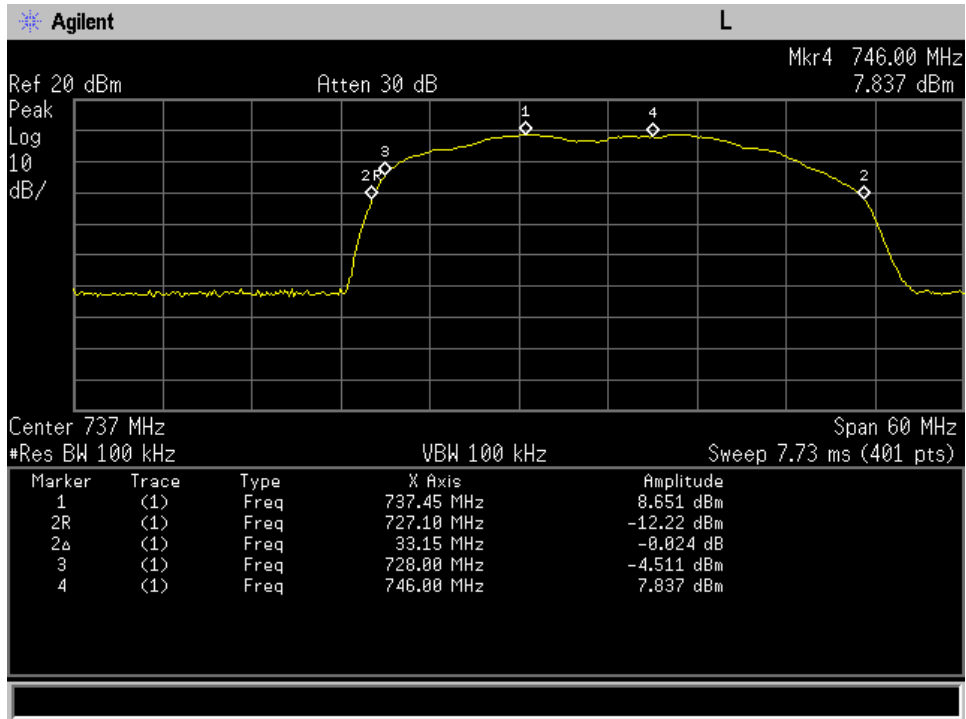

Downlink_2110 - 2155 MHz_300 ft cable

Downlink_728 - 746 MHz_300 ft cable

Downlink_746 - 757 MHz_300 ft cable

Downlink_869 - 894 MHz_300 ft cable

Uplink_1710 - 1755 MHz_300 ft cable

Uplink_1850 - 1915 MHz_300 ft cable

Uplink_698 - 716 MHz_300 ft cable

Uplink_776 - 787 MHz_300 ft cable

Uplink_824 - 849 MHz_300 ft cable

Auth Freq Band_DL_1930 - 1995 MHz_200 ft

Auth Freq Band_DL_2110 - 2155 MHz_200 ft

Auth Freq Band_DL_728 - 746 MHz_200 ft

Auth Freq Band_DL_746 - 758 MHz_200 ft

Auth Freq Band_DL_869 - 894 MHz_200 ft

Auth Freq Band_UL_1710 - 1755 MHz_200 ft

Auth Freq Band_UL_1850 - 1910 MHz_200 ft

Auth Freq Band_UL_698 - 716 MHz_200 ft

Auth Freq Band_UL_776 - 787 MHz_200 ft

Auth Freq Band_UL_824 - 849 MHz_200 ft