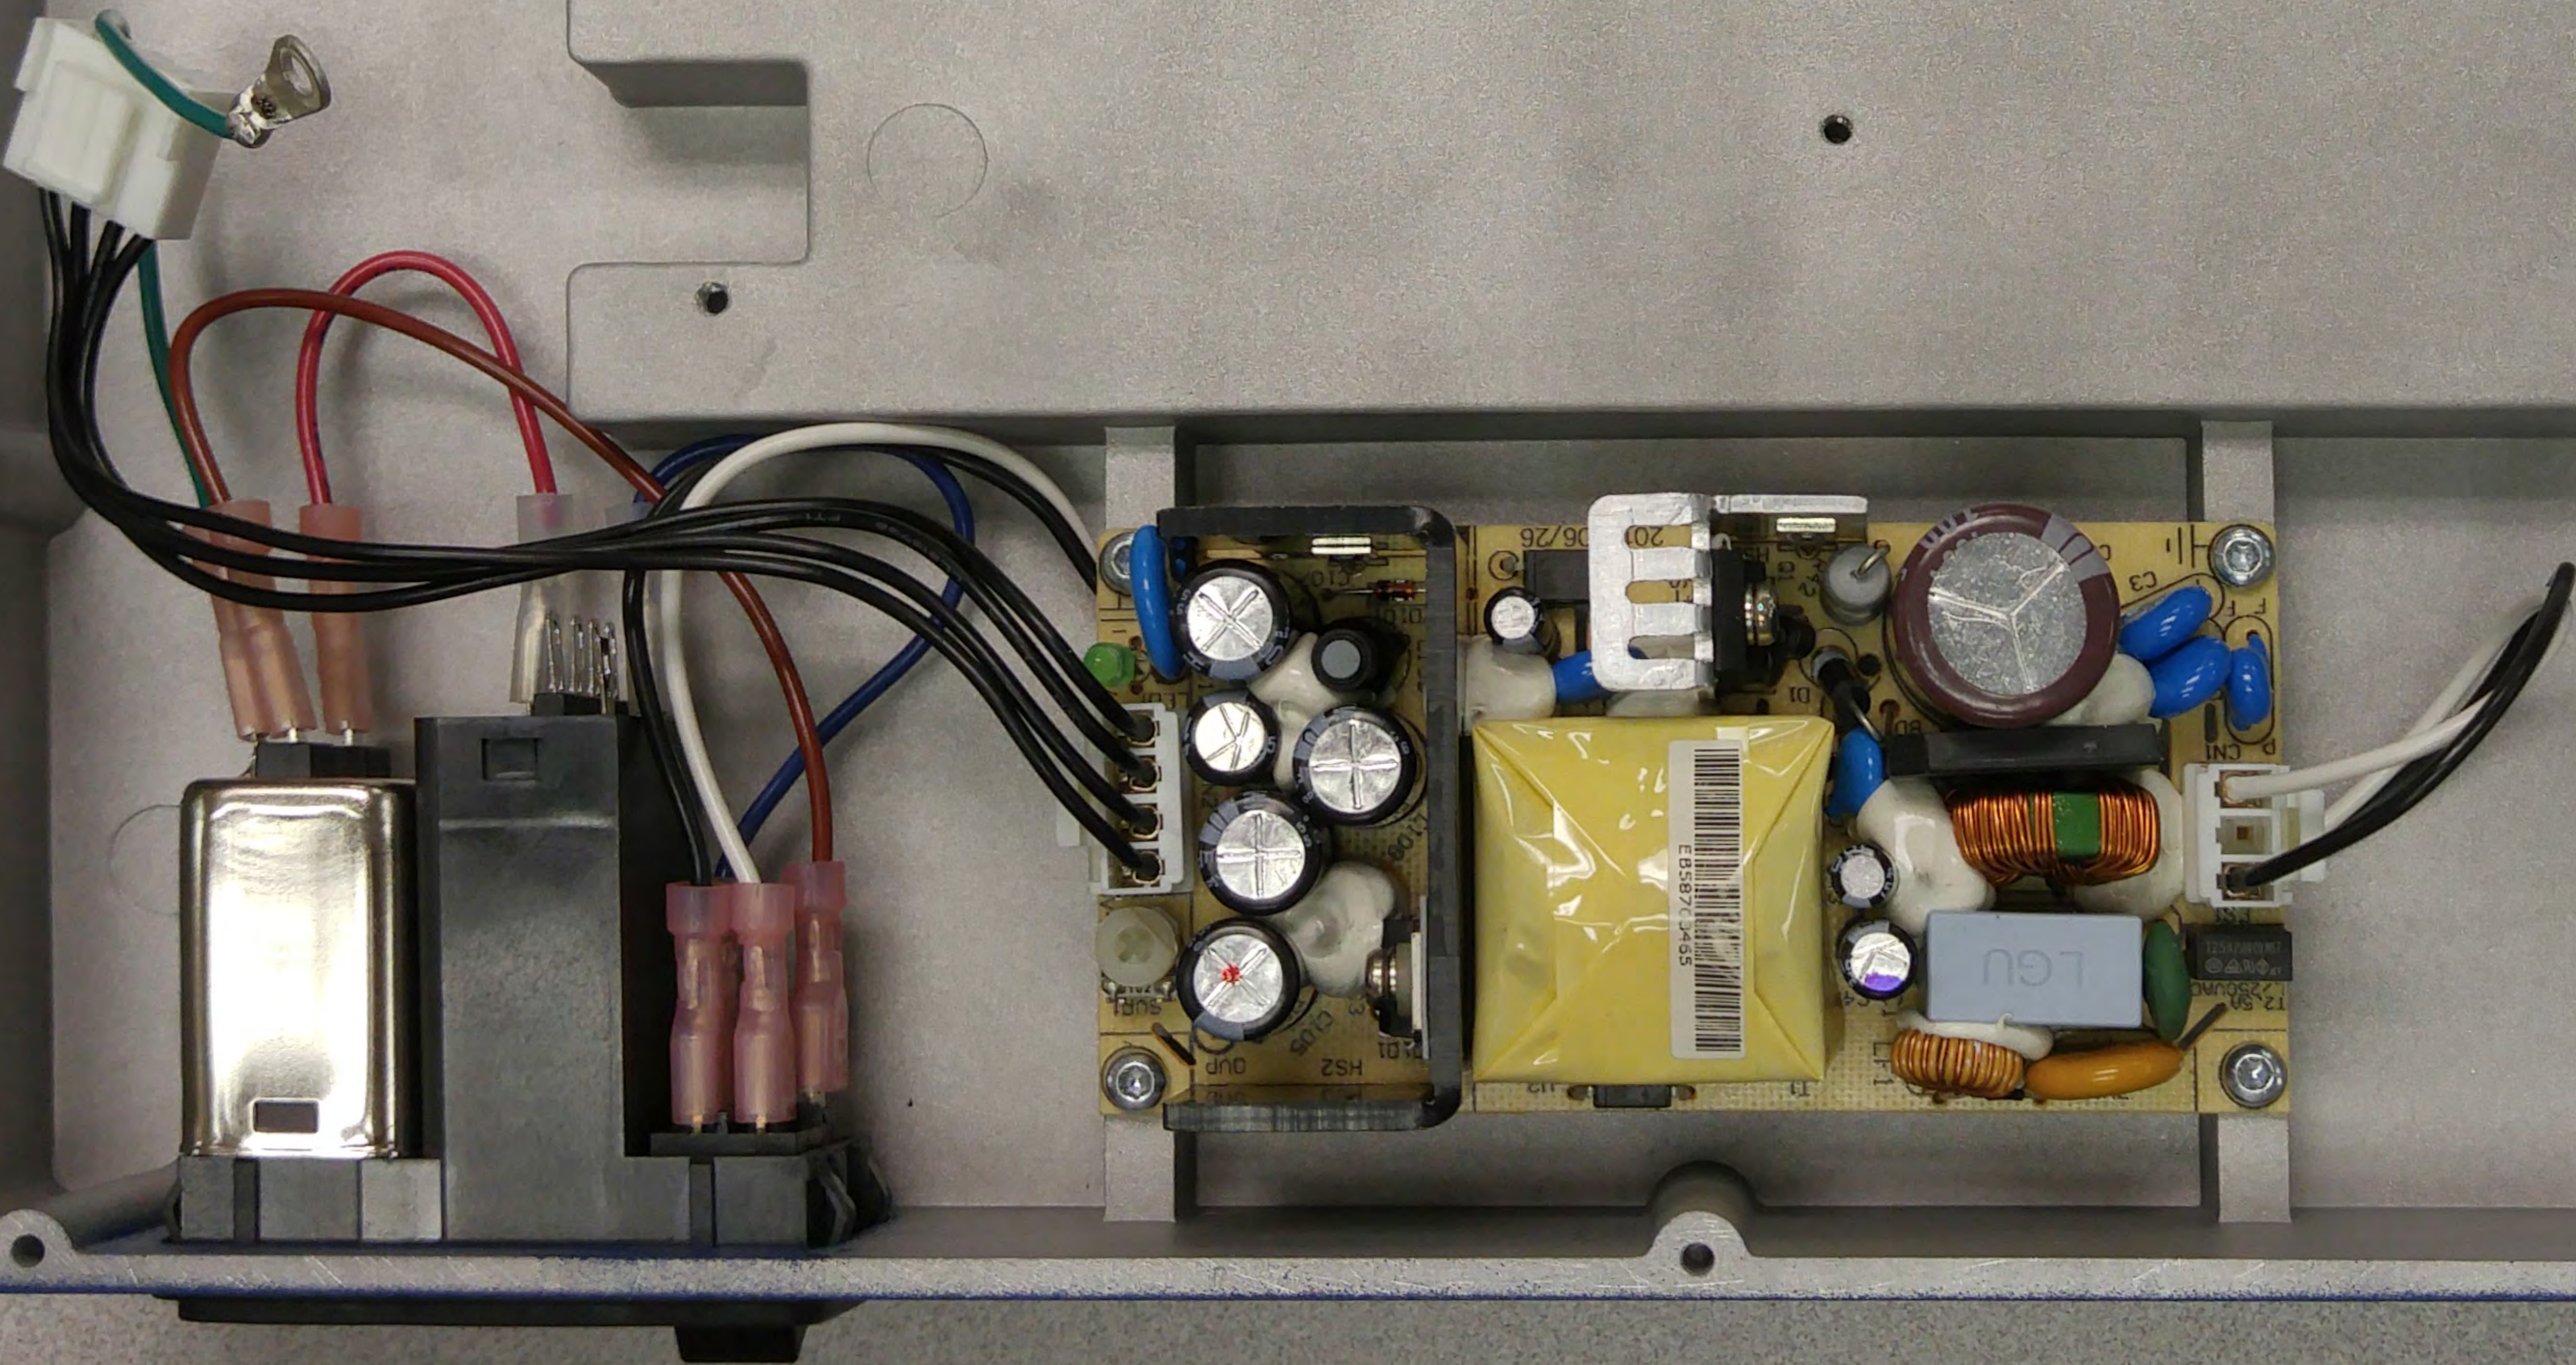

PARLEX 1416

PCB460030RB 20160830

CCA460030B
R#002 WO#50161190

Wilson DDC
Electronics, LLC

2

- B2RXPA
- B4RXPA
- B5RXPA
- B1213RXPA

- | | |
|----------|-------|
| B12TXDET | B12TX |
| B4TXDET | B13TX |
| B13TXDET | B5TX |
| B2TXDET | B4TX |
| B5TXDET | B2TX |

- B4RXDET
- B1213RXDET
- B2RXDET
- B5RXDET

H161060313
INH 4M 94V-0 638
E205991 E1

LTE RX

B2 RX

B4 RX

B5 RX

B4

B2