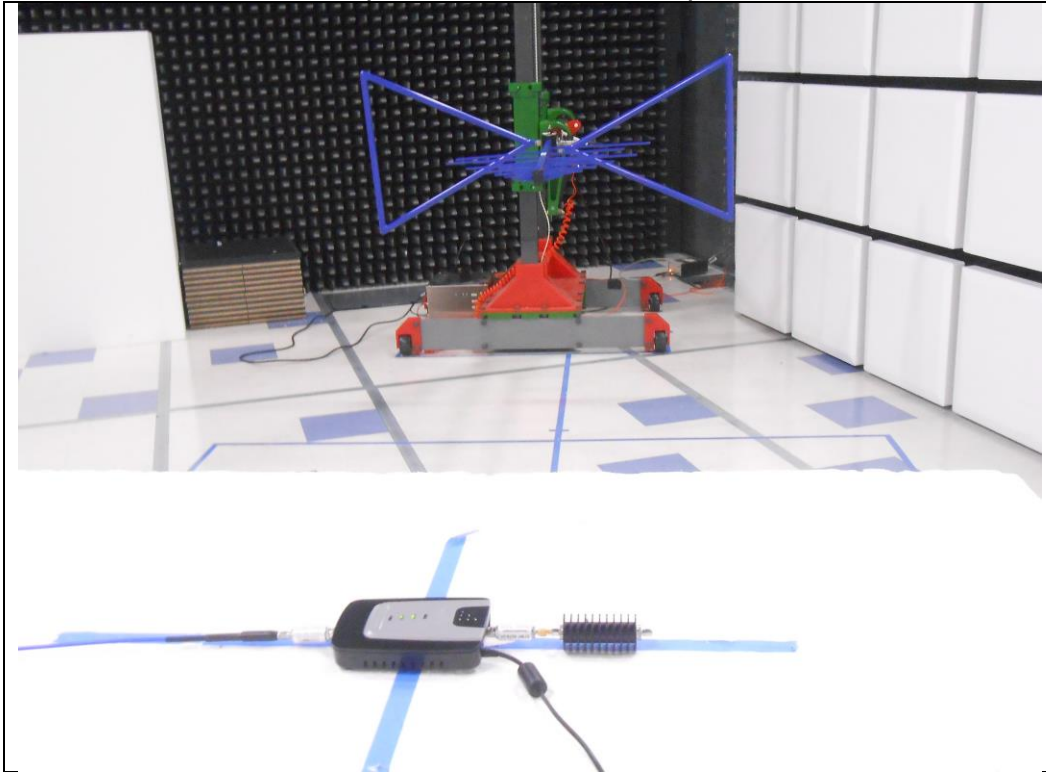

Test Setup Photos
FCC ID: PWO460026

RF Conducted

**RF Radiated (up to 1GHz)
(EUT at 3 meters distance)**

**RF Radiated (above 1GHz)
(EUT at 3 meters distance)**