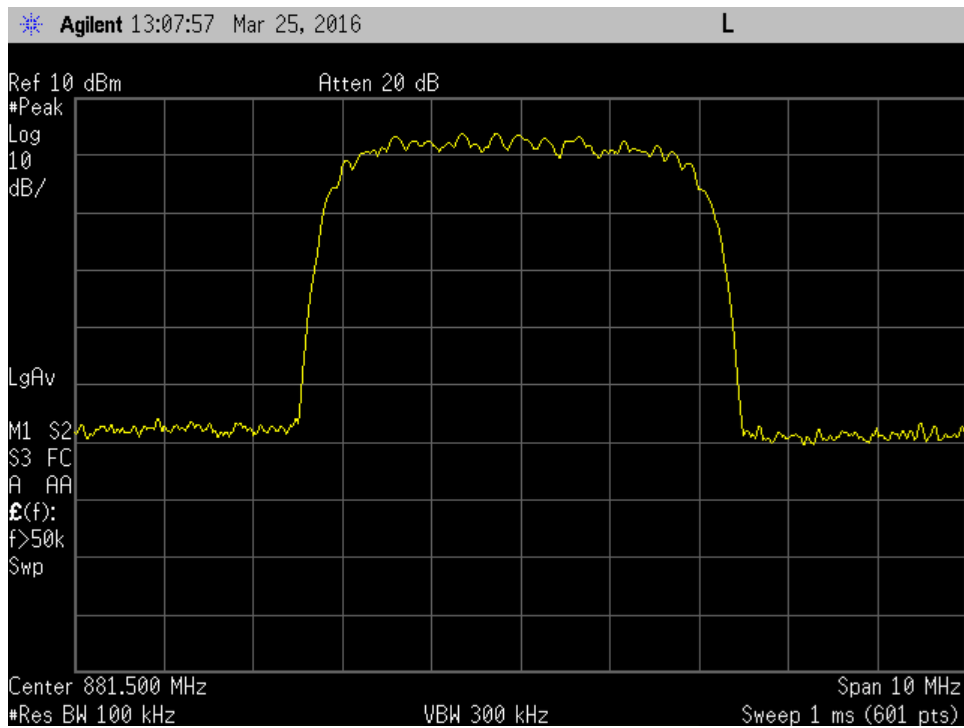

WCDMA_Downlink Output_881.5 MHz