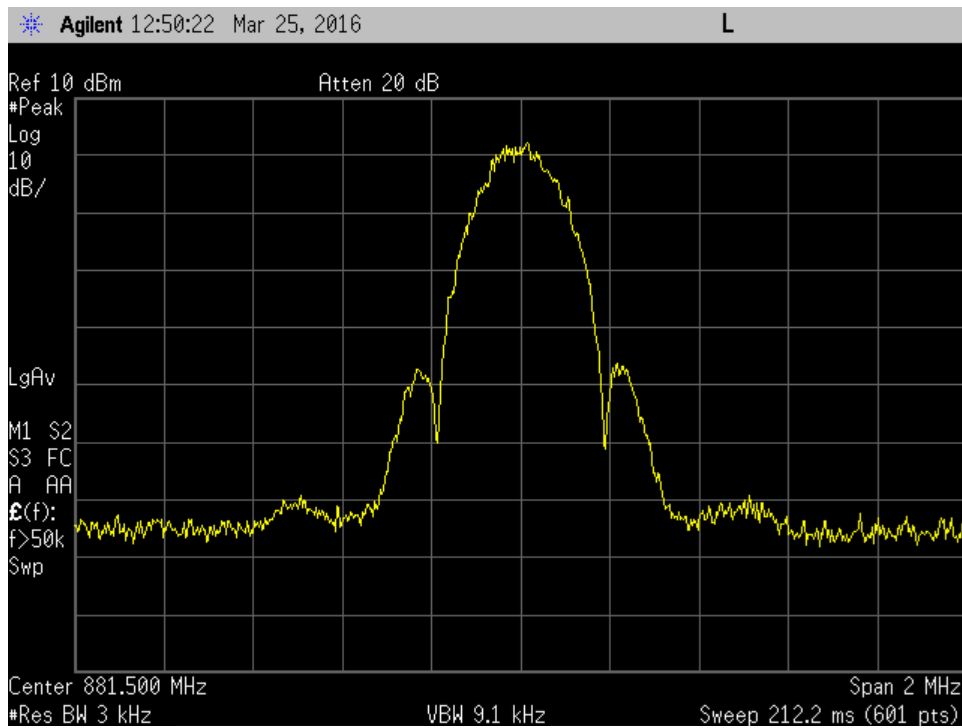

### GSM\_Downlink Output\_2132.5 MHz

### GSM\_Downlink Output\_737 MHz

### GSM\_Downlink Output\_751.5 MHz

### GSM\_Downlink Output\_881.5 MHz