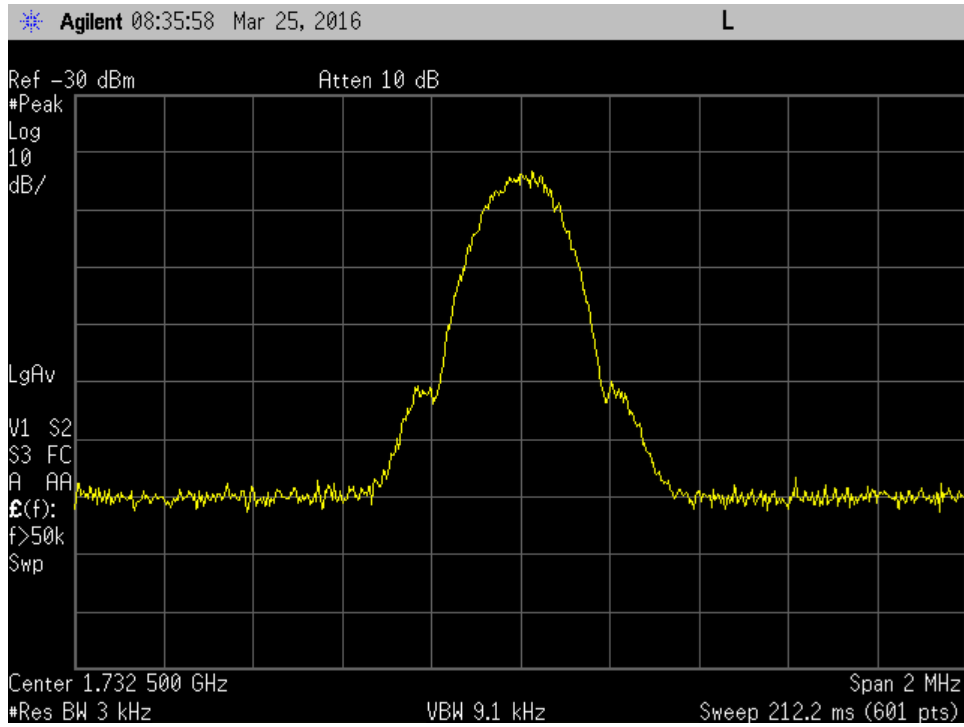

GSM_Uplink Input_1732.5 MHz