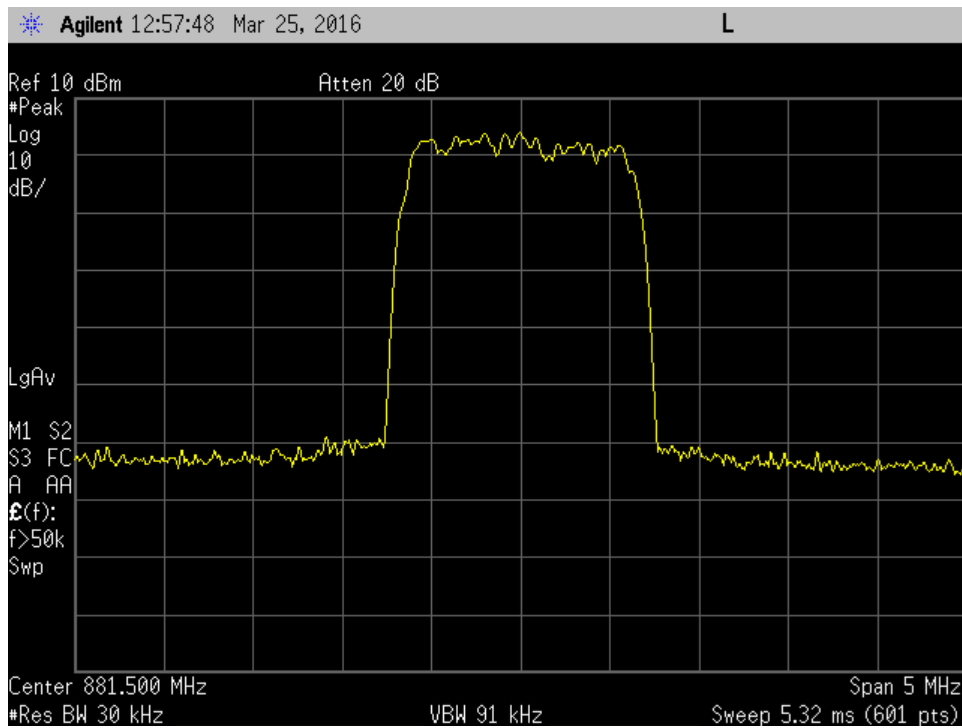

CDMA_Downlink Output_881.5 MHz