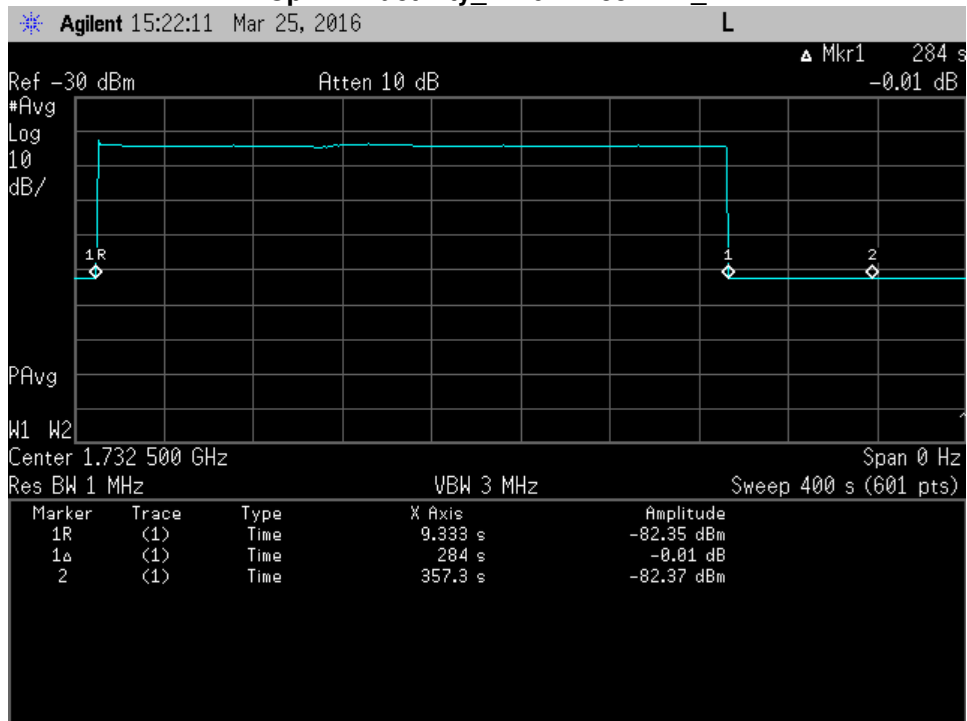

Annex F

Uplink Inactivity

Uplink Inactivity_1710 - 1755 MHz_

Uplink Inactivity_1850 - 1910 MHz_

Uplink Inactivity_698 - 716 MHz_

Uplink Inactivity_776 - 787 MHz_

Uplink Inactivity_824 - 849 MHz_