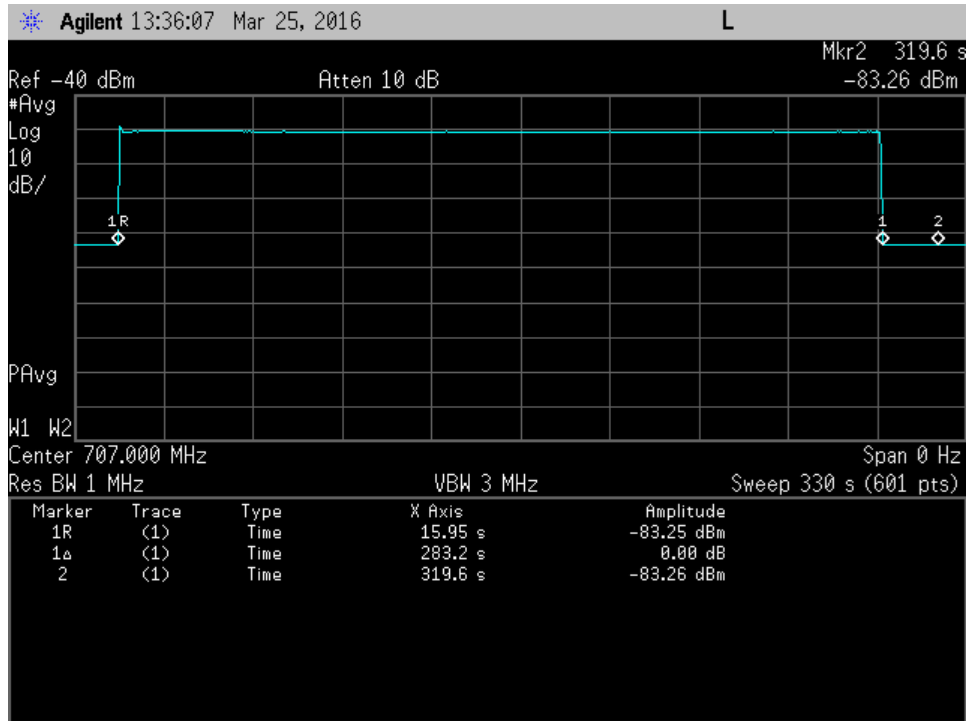

Annex F

Uplink Inactivity

Uplink Inactivity_1710 - 1755 MHz_

Uplink Inactivity_1850 - 1910 MHz_

Uplink Inactivity_698 - 716 MHz_

Uplink Inactivity_776 - 787 MHz_

Uplink Inactivity_824 - 849 MHz_