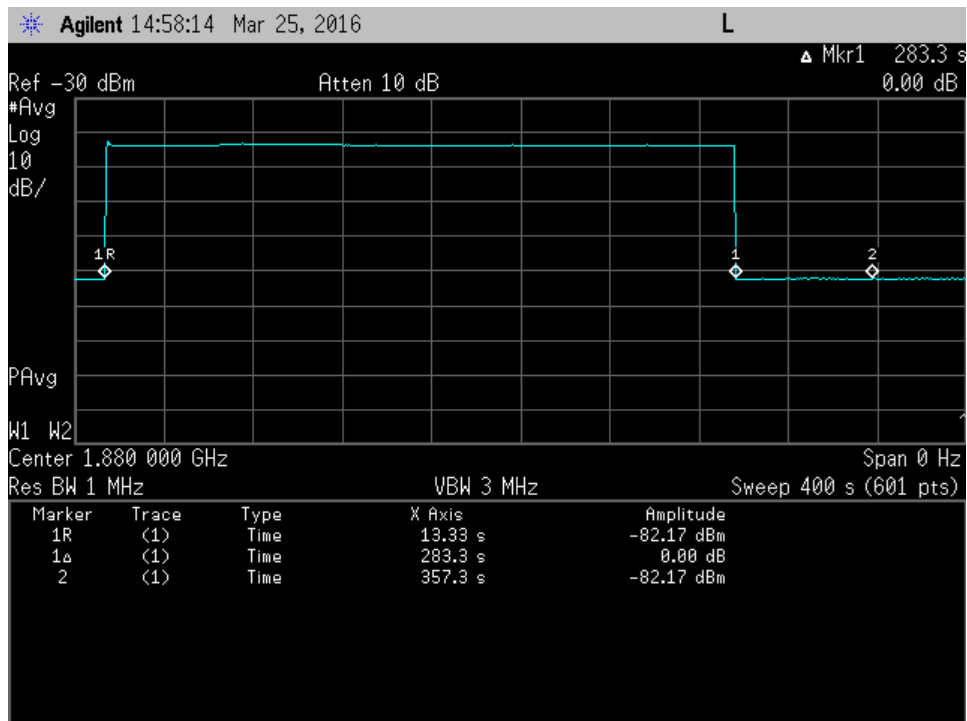

Annex F

Uplink Inactivity

Uplink Inactivity_1710 - 1755 MHz_

Uplink Inactivity_1850 - 1910 MHz_

Uplink Inactivity_698 - 716 MHz_

Uplink Inactivity_776 - 787 MHz_

Uplink Inactivity_824 - 849 MHz_