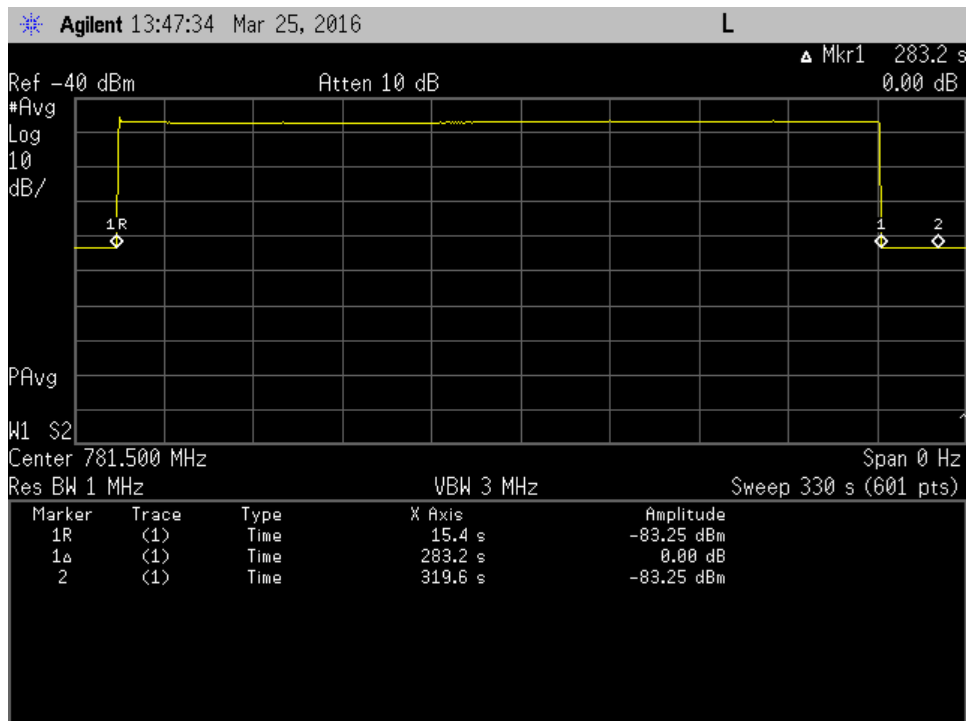

Annex F

Uplink Inactivity

Uplink Inactivity_1710 - 1755 MHz_

Uplink Inactivity_1850 - 1910 MHz_

Uplink Inactivity_698 - 716 MHz_

Uplink Inactivity_776 - 787 MHz_

Uplink Inactivity_824 - 849 MHz_