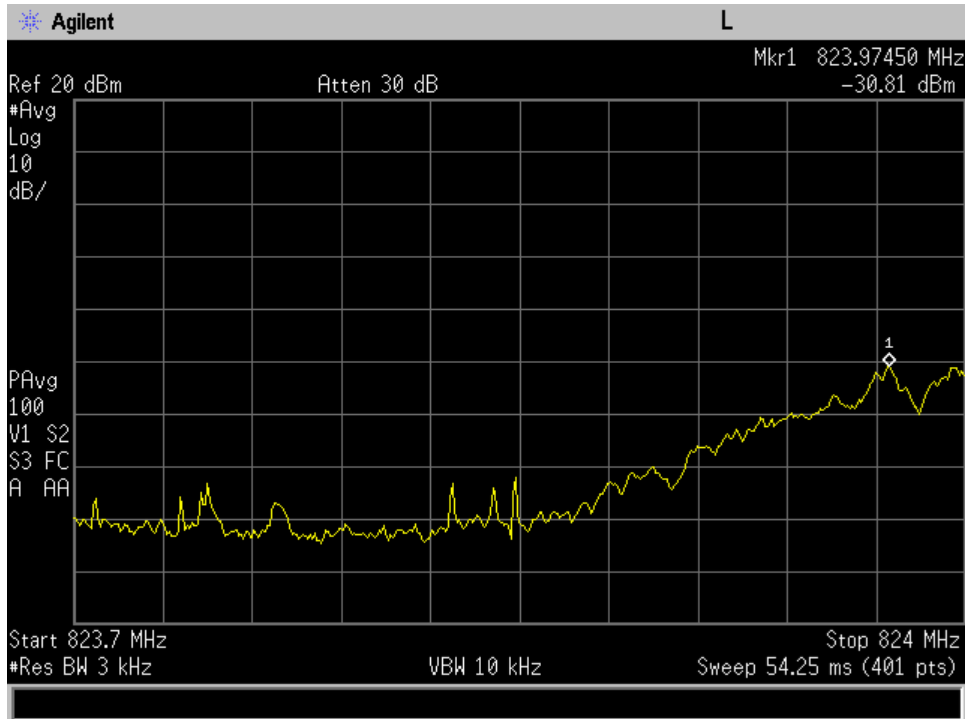

Uplink_698 - 716 MHz_GSM_upper

Uplink_698 - 716 MHz_WCDMA_lower

Uplink_698 - 716 MHz_WCDMA_upper

Uplink_776 - 787 MHz_CDMA_lower

Uplink_776 - 787 MHz_CDMA_upper

Uplink_776 - 787 MHz_GSM_lower

Uplink_776 - 787 MHz_GSM_upper

Uplink_776 - 787 MHz_WCDMA_lower

Uplink_776 - 787 MHz_WCDMA_upper

Uplink_824 - 849 MHz_CDMA_lower

Uplink_824 - 849 MHz_CDMA_upper

Uplink_824 - 849 MHz_GSM_lower

Uplink_824 - 849 MHz_GSM_upper

Uplink_824 - 849 MHz_WCDMA_lower

Uplink_824 - 849 MHz_WCDMA_upper