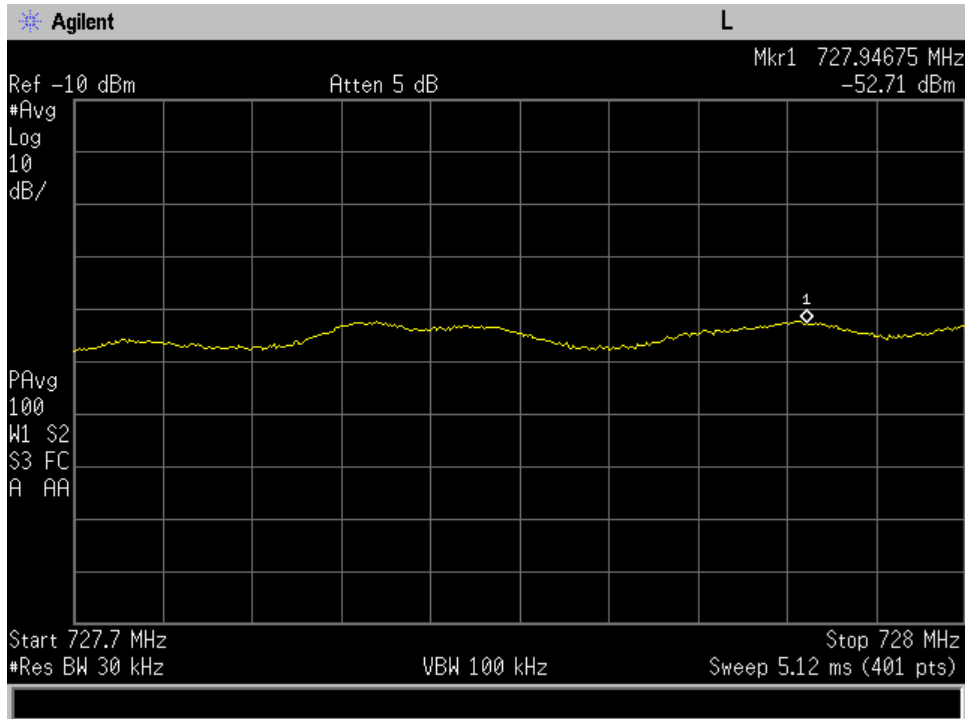

Downlink_1930 - 1990 MHz_WCDMA_upper

Downlink_2110 - 2155 MHz_CDMA_lower

Downlink_2110 - 2155 MHz_CDMA_upper

Downlink_2110 - 2155 MHz_GSM_lower

Downlink_2110 - 2155 MHz_GSM_upper

Downlink_2110 - 2155 MHz_WCDMA_lower

Downlink_2110 - 2155 MHz_WCDMA_upper

Downlink_728 - 746 MHz_CDMA_lower

Downlink_728 - 746 MHz_CDMA_upper

Downlink_728 - 746 MHz_GSM_lower

Downlink_728 - 746 MHz_GSM_upper

Downlink_728 - 746 MHz_WCDMA_lower

Downlink_728 - 746 MHz_WCDMA_upper

Downlink_746 - 757 MHz_CDMA_lower

Downlink_746 - 757 MHz_CDMA_upper

Downlink_746 - 757 MHz_GSM_lower

Downlink_746 - 757 MHz_GSM_upper

Downlink_746 - 757 MHz_WCDMA_lower

Downlink_746 - 757 MHz_WCDMA_upper