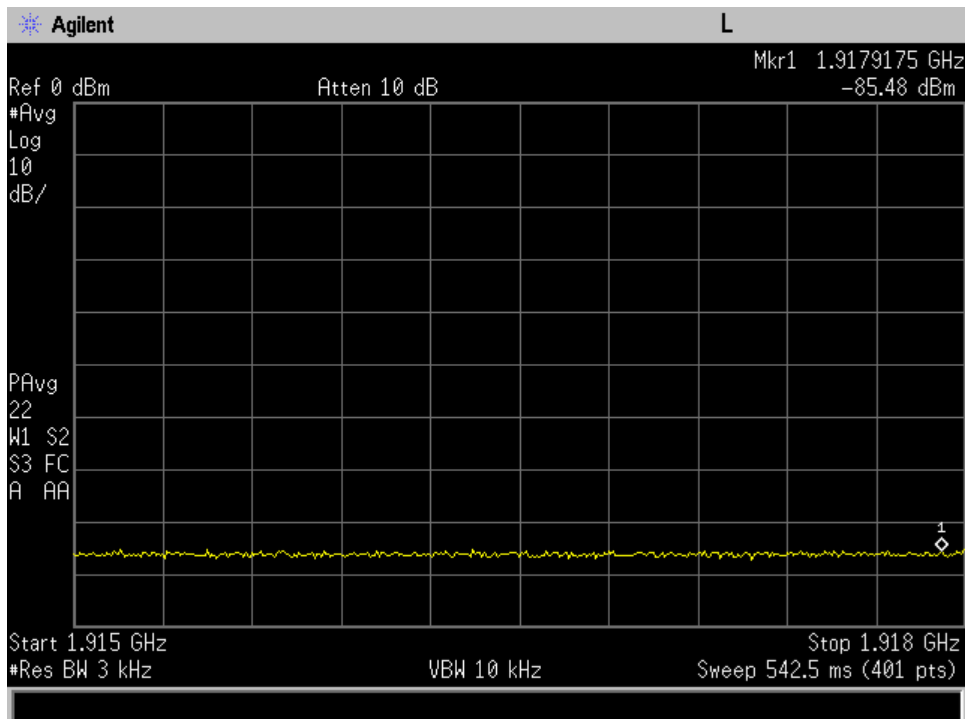

Uplink_1710 - 1755 MHz_CDMA_upper

Uplink_1710 - 1755 MHz_GSM_lower

Uplink_1710 - 1755 MHz_GSM_upper

Uplink_1710 - 1755 MHz_WCDMA_lower

Uplink_1710 - 1755 MHz_WCDMA_upper

Uplink_1850 - 1910 MHz_CDMA_lower

Uplink_1850 - 1910 MHz_CDMA_upper

Uplink_1850 - 1910 MHz_GSM_lower

Uplink_1850 - 1910 MHz_GSM_upper

Uplink_1850 - 1910 MHz_WCDMA_lower

Uplink_1850 - 1910 MHz_WCDMA_upper

Uplink_698 - 716 MHz_CDMA_lower

Uplink_698 - 716 MHz_CDMA_upper

Uplink_698 - 716 MHz_GSM_lower