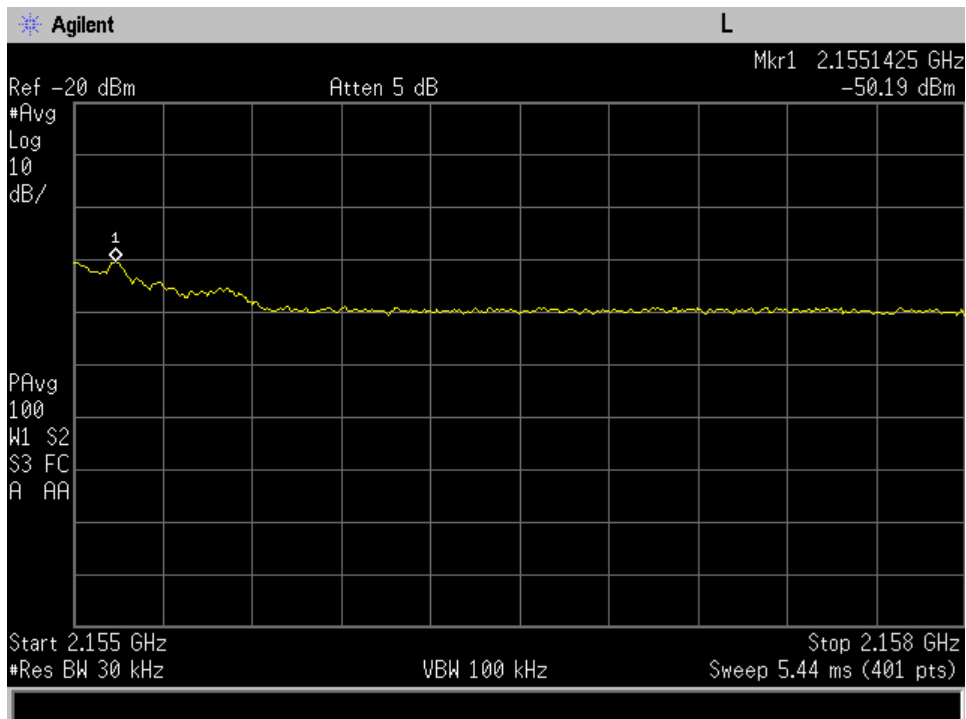

Annex C

Out of Band Emissions

Downlink_1930 - 1990 MHz_CDMA_lower

Downlink_1930 - 1990 MHz_CDMA_upper

Downlink_1930 - 1990 MHz_GSM_lower

Downlink_1930 - 1990 MHz_GSM_upper

Downlink_1930 - 1990 MHz_WCDMA_lower

Downlink_1930 - 1990 MHz_WCDMA_upper

Downlink_2110 - 2155 MHz_CDMA_lower

Downlink_2110 - 2155 MHz_CDMA_upper

Downlink_2110 - 2155 MHz_GSM_lower

Downlink_2110 - 2155 MHz_GSM_upper

Downlink_2110 - 2155 MHz_WCDMA_lower

Downlink_2110 - 2155 MHz_WCDMA_upper

Downlink_728 - 746 MHz_CDMA_lower

Downlink_728 - 746 MHz_CDMA_upper

Downlink_728 - 746 MHz_GSM_lower

Downlink_728 - 746 MHz_GSM_upper

Downlink_728 - 746 MHz_WCDMA_lower