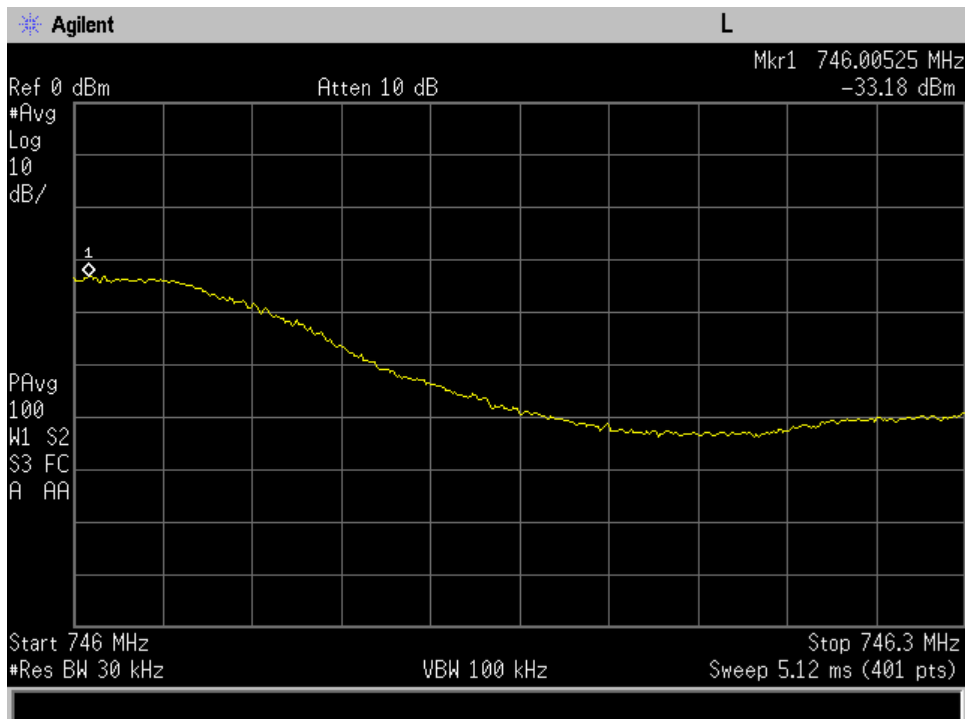

Downlink_2110 - 2155 MHz_WCDMA_upper

Downlink_728 - 746 MHz_CDMA_lower

Downlink_728 - 746 MHz_CDMA_upper

Downlink_728 - 746 MHz_GSM_lower

Downlink_728 - 746 MHz_GSM_upper

Downlink_728 - 746 MHz_WCDMA_lower

Downlink_728 - 746 MHz_WCDMA_upper

Downlink_746 - 757 MHz_CDMA_lower

Downlink_746 - 757 MHz_CDMA_upper

Downlink_746 - 757 MHz_GSM_lower

Downlink_746 - 757 MHz_GSM_upper

Downlink_746 - 757 MHz_WCDMA_lower

Downlink_746 - 757 MHz_WCDMA_upper