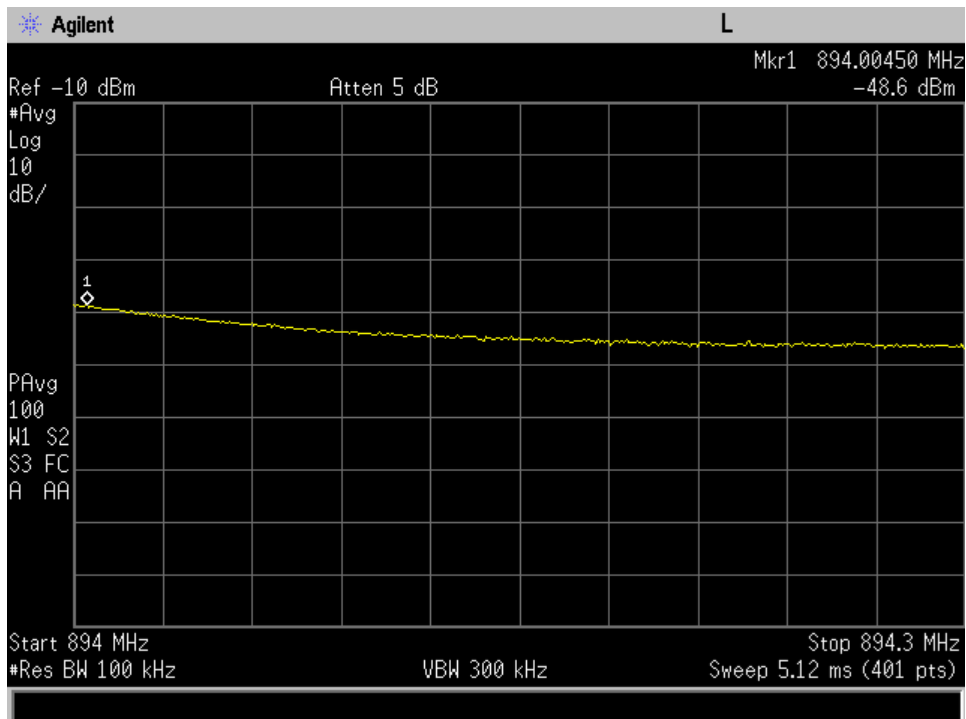

Downlink_869 - 894 MHz_CDMA_lower

Downlink_869 - 894 MHz_CDMA_upper

Downlink_869 - 894 MHz_GSM_lower

Downlink_869 - 894 MHz_GSM_upper

Downlink_869 - 894 MHz_WCDMA_lower

Downlink_869 - 894 MHz_WCDMA_upper

Uplink_1710 - 1755 MHz_CDMA_lower

Uplink_1710 - 1755 MHz_CDMA_upper

Uplink_1710 - 1755 MHz_GSM_lower

Uplink_1710 - 1755 MHz_GSM_upper

Uplink_1710 - 1755 MHz_WCDMA_lower

Uplink_1710 - 1755 MHz_WCDMA_upper

Uplink_1850 - 1910 MHz_CDMA_lower

Uplink_1850 - 1910 MHz_CDMA_upper