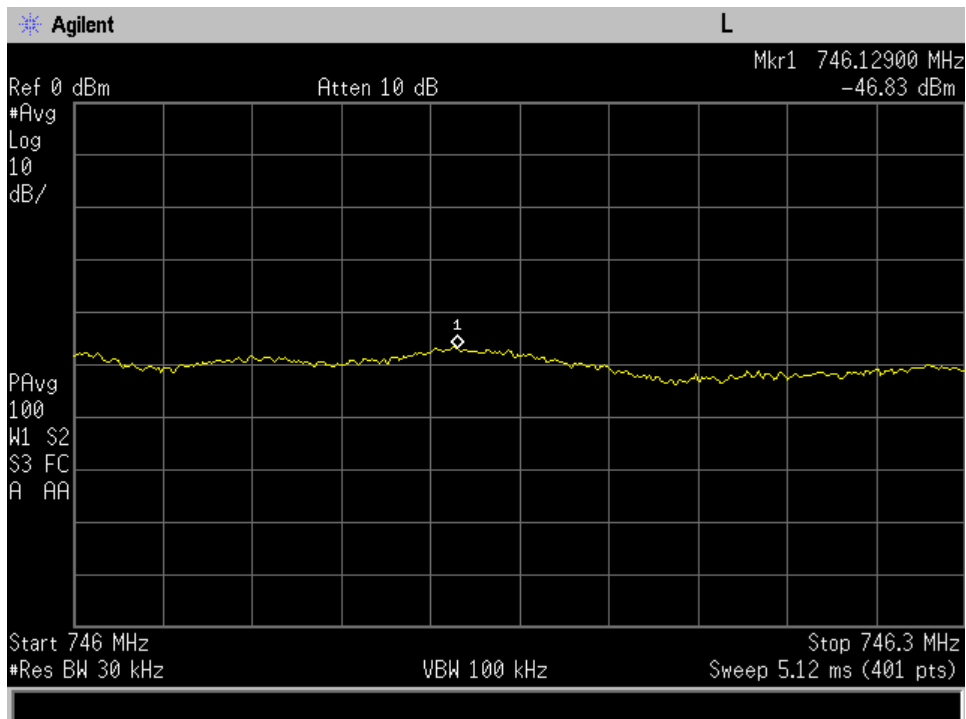

Downlink_2110 - 2155 MHz_WCDMA_upper

Downlink_728 - 746 MHz_CDMA_lower

Downlink_728 - 746 MHz_CDMA_upper

Downlink_728 - 746 MHz_GSM_lower

Downlink_728 - 746 MHz_GSM_upper

Downlink_728 - 746 MHz_WCDMA_lower

Downlink_728 - 746 MHz_WCDMA_upper

Downlink_746 - 757 MHz_CDMA_lower

Downlink_746 - 757 MHz_CDMA_upper

Downlink_746 - 757 MHz_GSM_lower

Downlink_746 - 757 MHz_GSM_upper

Downlink_746 - 757 MHz_WCDMA_lower

Downlink_746 - 757 MHz_WCDMA_upper