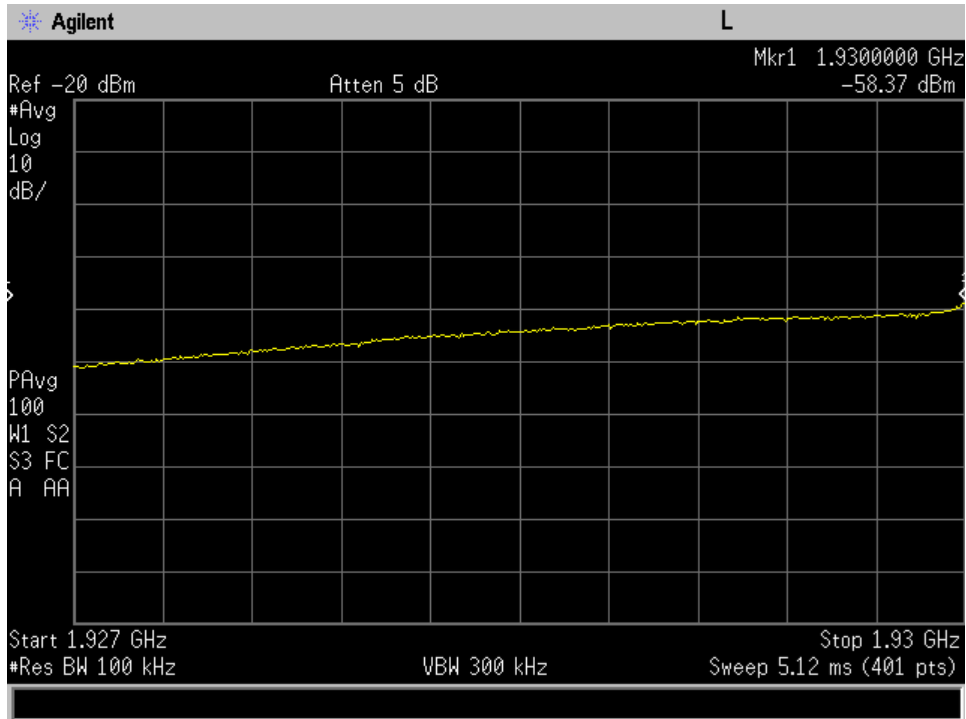

Annex C

Out of Band Emissions

Downlink_1930 - 1990 MHz_CDMA_lower

Downlink_1930 - 1990 MHz_CDMA_upper

Downlink_1930 - 1990 MHz_GSM_lower

Downlink_1930 - 1990 MHz_GSM_upper

Downlink_1930 - 1990 MHz_WCDMA_lower

Downlink_1930 - 1990 MHz_WCDMA_upper

Downlink_2110 - 2155 MHz_CDMA_lower

Downlink_2110 - 2155 MHz_CDMA_upper

Downlink_2110 - 2155 MHz_GSM_lower

Downlink_2110 - 2155 MHz_GSM_upper

Downlink_2110 - 2155 MHz_WCDMA_lower