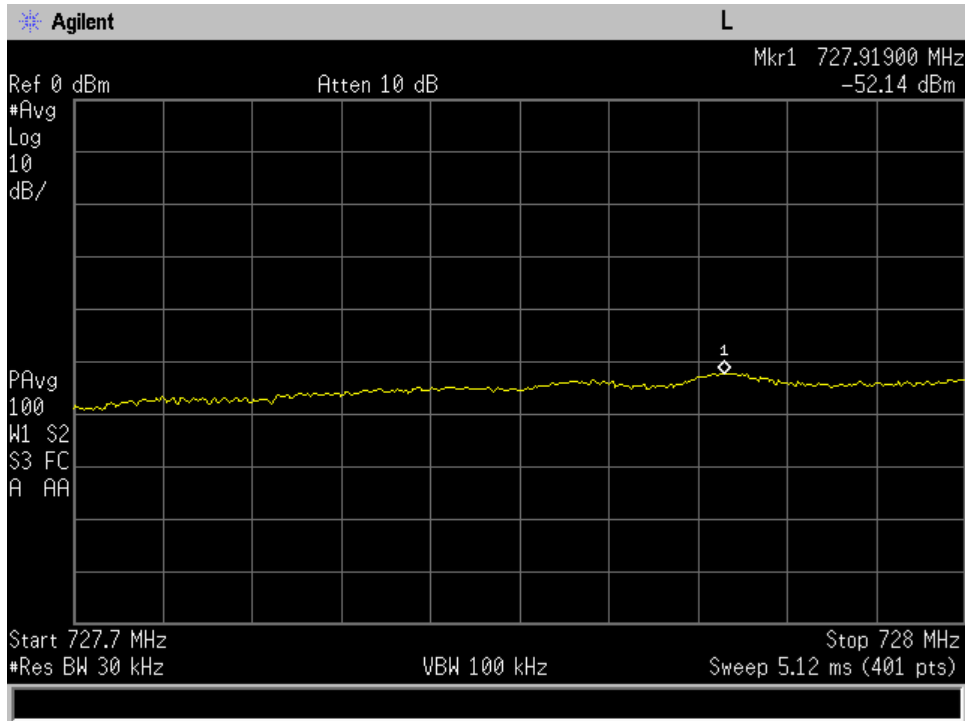

Annex C

Out of Band Emissions

Downlink_1930 - 1990 MHz_CDMA_lower

Downlink_1930 - 1990 MHz_CDMA_upper

Downlink_1930 - 1990 MHz_GSM_lower

Downlink_1930 - 1990 MHz_GSM_upper

Downlink_1930 - 1990 MHz_WCDMA_lower

Downlink_1930 - 1990 MHz_WCDMA_upper

Downlink_2110 - 2155 MHz_CDMA_lower

Downlink_2110 - 2155 MHz_CDMA_upper

Downlink_2110 - 2155 MHz_GSM_lower

Downlink_2110 - 2155 MHz_GSM_upper

Downlink_2110 - 2155 MHz_WCDMA_lower

Downlink_2110 - 2155 MHz_WCDMA_upper

Downlink_728 - 746 MHz_CDMA_lower

Downlink_728 - 746 MHz_CDMA_upper

Downlink_728 - 746 MHz_GSM_lower

Downlink_728 - 746 MHz_GSM_upper

Downlink_728 - 746 MHz_WCDMA_lower