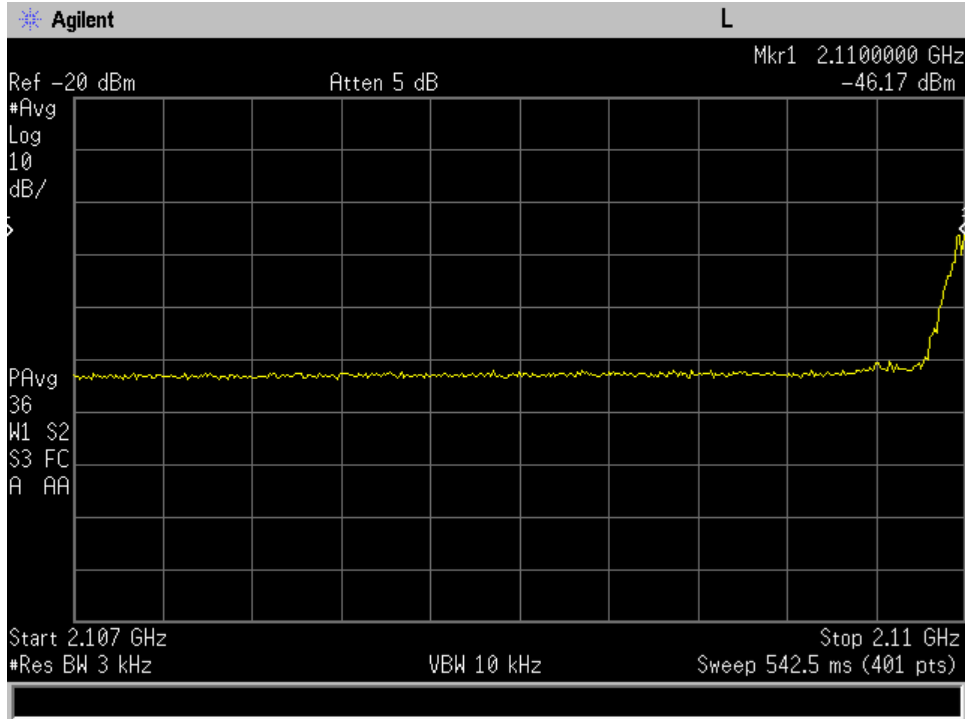

Annex C

Out of Band Emissions

Downlink_1930 - 1990 MHz_CDMA_lower

Downlink_1930 - 1990 MHz_CDMA_upper

Downlink_1930 - 1990 MHz_GSM_lower

Downlink_1930 - 1990 MHz_GSM_upper

Downlink_1930 - 1990 MHz_WCDMA_lower

Downlink_1930 - 1990 MHz_WCDMA_upper

Downlink_2110 - 2155 MHz_CDMA_lower

Downlink_2110 - 2155 MHz_CDMA_upper

Downlink_2110 - 2155 MHz_GSM_lower

Downlink_2110 - 2155 MHz_GSM_upper

Downlink_2110 - 2155 MHz_WCDMA_lower

Downlink_2110 - 2155 MHz_WCDMA_upper

Downlink_728 - 746 MHz_CDMA_lower

Downlink_728 - 746 MHz_CDMA_upper

Downlink_728 - 746 MHz_GSM_lower

Downlink_728 - 746 MHz_GSM_upper

Downlink_728 - 746 MHz_WCDMA_lower