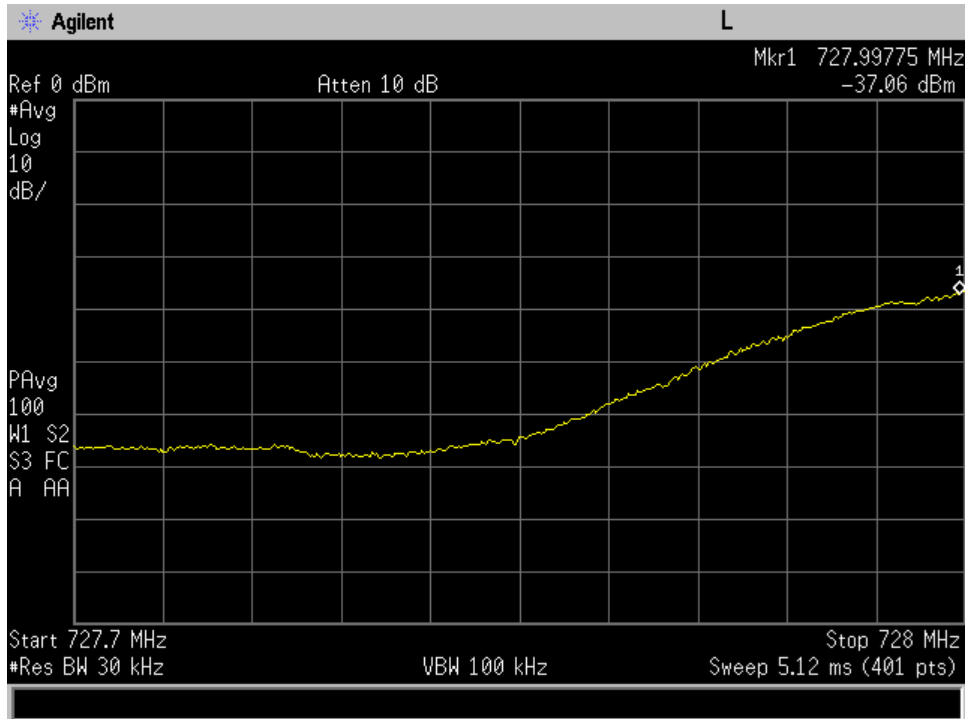

Downlink_1930 - 1990 MHz_WCDMA_upper

Downlink_2110 - 2155 MHz_CDMA_lower

Downlink_2110 - 2155 MHz_CDMA_upper

Downlink_2110 - 2155 MHz_GSM_lower

Downlink_2110 - 2155 MHz_GSM_upper

Downlink_2110 - 2155 MHz_WCDMA_lower

Downlink_2110 - 2155 MHz_WCDMA_upper

Downlink_728 - 746 MHz_CDMA_lower

Downlink_728 - 746 MHz_CDMA_upper

Downlink_728 - 746 MHz_GSM_lower

Downlink_728 - 746 MHz_GSM_upper

Downlink_728 - 746 MHz_WCDMA_lower

Downlink_728 - 746 MHz_WCDMA_upper

Downlink_746 - 757 MHz_CDMA_lower

Downlink_746 - 757 MHz_CDMA_upper

Downlink_746 - 757 MHz_GSM_lower

Downlink_746 - 757 MHz_GSM_upper

Downlink_746 - 757 MHz_WCDMA_lower

Downlink_746 - 757 MHz_WCDMA_upper