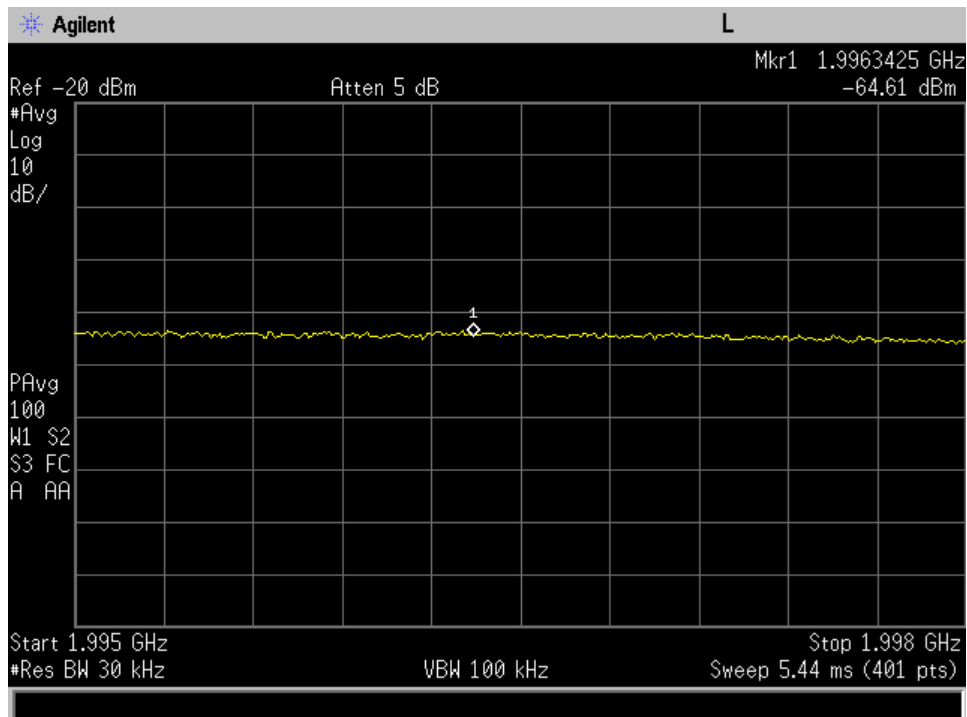

Annex C

Out of Band Emissions

Downlink_1930 - 1990 MHz_CDMA_lower

Downlink_1930 - 1990 MHz_CDMA_upper

Downlink_1930 - 1990 MHz_GSM_lower

Downlink_1930 - 1990 MHz_GSM_upper

Downlink_1930 - 1990 MHz_WCDMA_lower

Downlink_1930 - 1990 MHz_WCDMA_upper

Downlink_2110 - 2155 MHz_CDMA_lower

Downlink_2110 - 2155 MHz_CDMA_upper

Downlink_2110 - 2155 MHz_GSM_lower

Downlink_2110 - 2155 MHz_GSM_upper

Downlink_2110 - 2155 MHz_WCDMA_lower

Downlink_2110 - 2155 MHz_WCDMA_upper

Downlink_728 - 746 MHz_CDMA_lower

Downlink_728 - 746 MHz_CDMA_upper

Downlink_728 - 746 MHz_GSM_lower

Downlink_728 - 746 MHz_GSM_upper

Downlink_728 - 746 MHz_WCDMA_lower