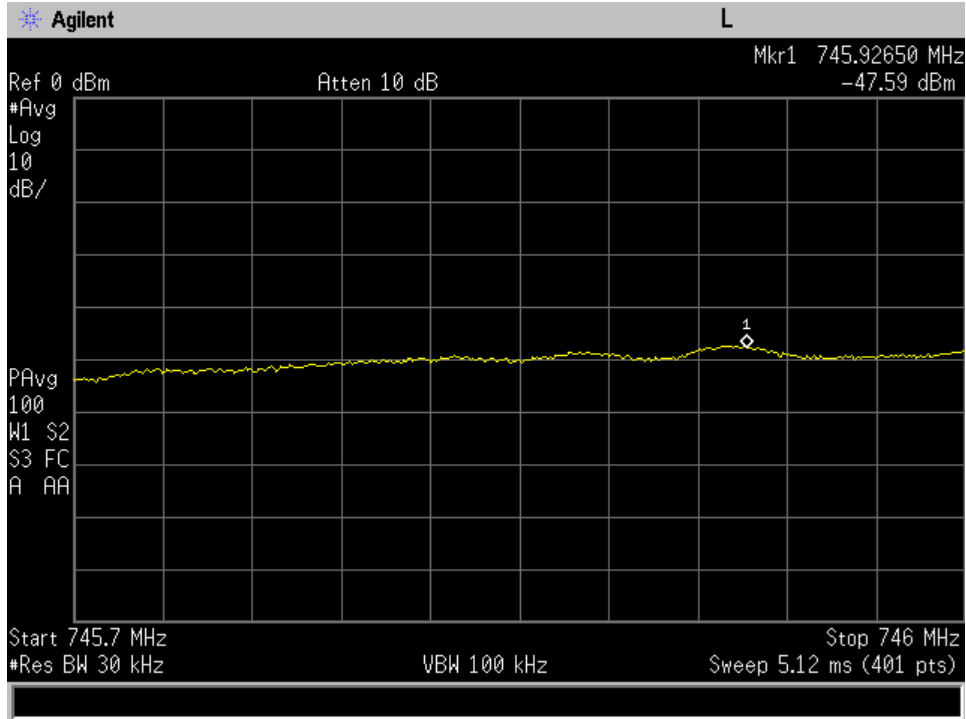

Downlink_2110 - 2155 MHz_WCDMA_upper

Downlink_728 - 746 MHz_CDMA_lower

Downlink_728 - 746 MHz_CDMA_upper

Downlink_728 - 746 MHz_GSM_lower

Downlink_728 - 746 MHz_GSM_upper

Downlink_728 - 746 MHz_WCDMA_lower

Downlink_728 - 746 MHz_WCDMA_upper

Downlink_746 - 757 MHz_CDMA_lower

Downlink_746 - 757 MHz_CDMA_upper

Downlink_746 - 757 MHz_GSM_lower

Downlink_746 - 757 MHz_GSM_upper

Downlink_746 - 757 MHz_WCDMA_lower

Downlink_746 - 757 MHz_WCDMA_upper