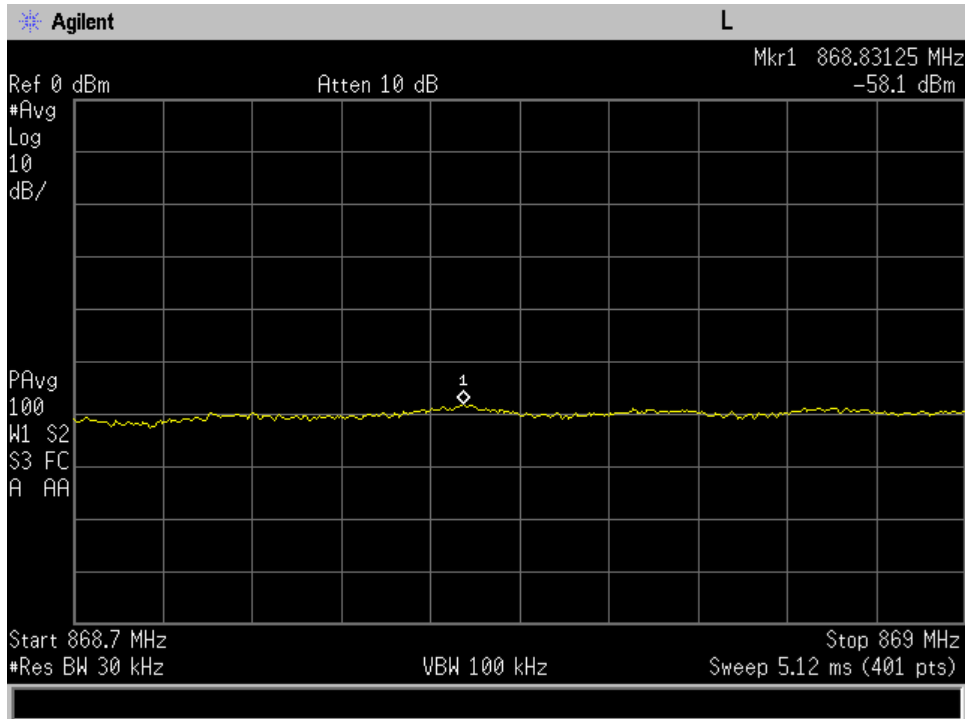

Downlink_728 - 746 MHz_WCDMA_upper

Downlink_746 - 757 MHz_CDMA_lower

Downlink_746 - 757 MHz_CDMA_upper

Downlink_746 - 757 MHz_GSM_lower

Downlink_746 - 757 MHz_GSM_upper

Downlink_746 - 757 MHz_WCDMA_lower

Downlink_746 - 757 MHz_WCDMA_upper

Downlink_869 - 894 MHz_CDMA_lower

Downlink_869 - 894 MHz_CDMA_upper

Downlink_869 - 894 MHz_GSM_lower

Downlink_869 - 894 MHz_GSM_upper

Downlink_869 - 894 MHz_WCDMA_lower

Downlink_869 - 894 MHz_WCDMA_upper

Uplink_1710 - 1755 MHz_CDMA_lower