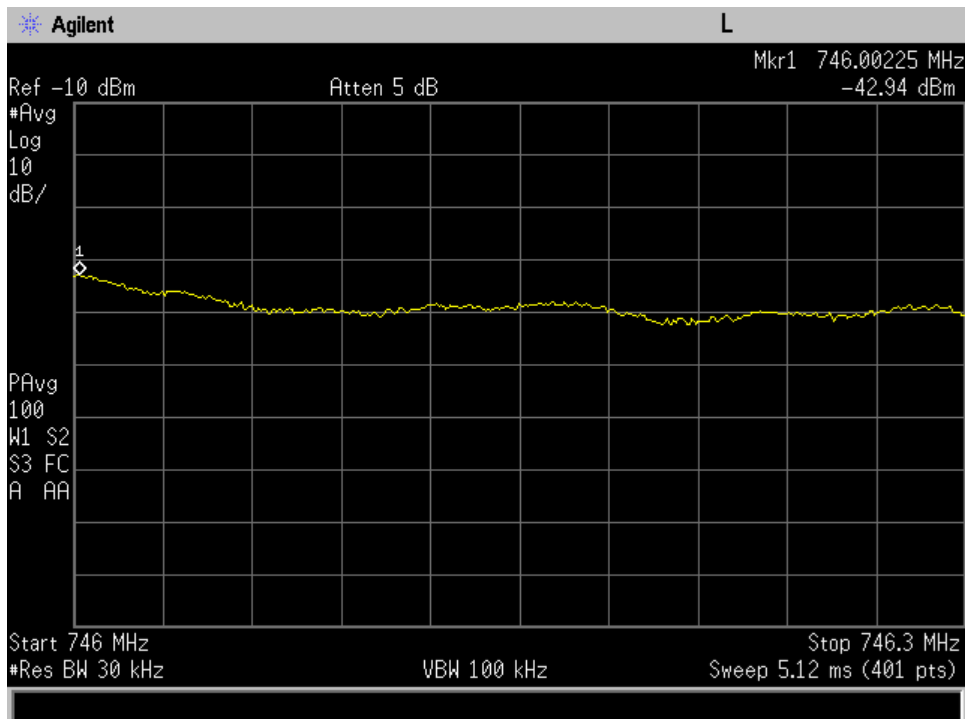

Downlink_2110 - 2155 MHz_WCDMA_upper

Downlink_728 - 746 MHz_CDMA_lower

Downlink_728 - 746 MHz_CDMA_upper

Downlink_728 - 746 MHz_GSM_lower

Downlink_728 - 746 MHz_GSM_upper

Downlink_728 - 746 MHz_WCDMA_lower

Downlink_728 - 746 MHz_WCDMA_upper

Downlink_746 - 757 MHz_CDMA_lower

Downlink_746 - 757 MHz_CDMA_upper

Downlink_746 - 757 MHz_GSM_lower

Downlink_746 - 757 MHz_GSM_upper

Downlink_746 - 757 MHz_WCDMA_lower

Downlink_746 - 757 MHz_WCDMA_upper