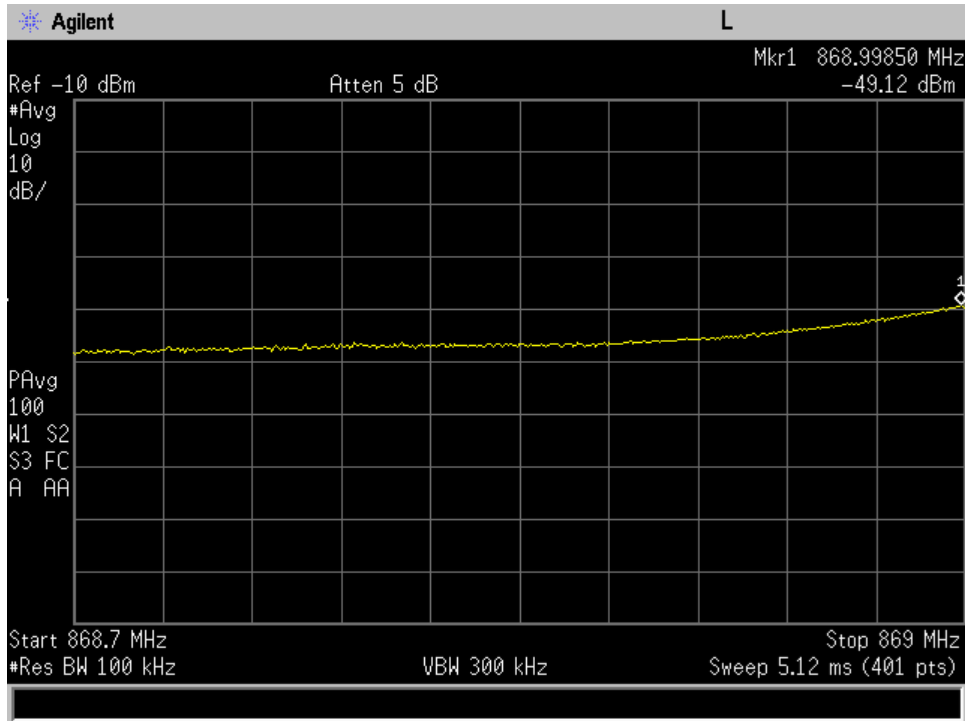

Downlink_869 - 894 MHz_CDMA_lower

Downlink_869 - 894 MHz_CDMA_upper

Downlink_869 - 894 MHz_GSM_lower

Downlink_869 - 894 MHz_GSM_upper

Downlink_869 - 894 MHz_WCDMA_lower

Downlink_869 - 894 MHz_WCDMA_upper

Uplink_1710 - 1755 MHz_CDMA_lower

Uplink_1710 - 1755 MHz_CDMA_upper

Uplink_1710 - 1755 MHz_GSM_lower

Uplink_1710 - 1755 MHz_GSM_upper

Uplink_1710 - 1755 MHz_WCDMA_lower

Uplink_1710 - 1755 MHz_WCDMA_upper

Uplink_1850 - 1910 MHz_CDMA_lower

Uplink_1850 - 1910 MHz_CDMA_upper