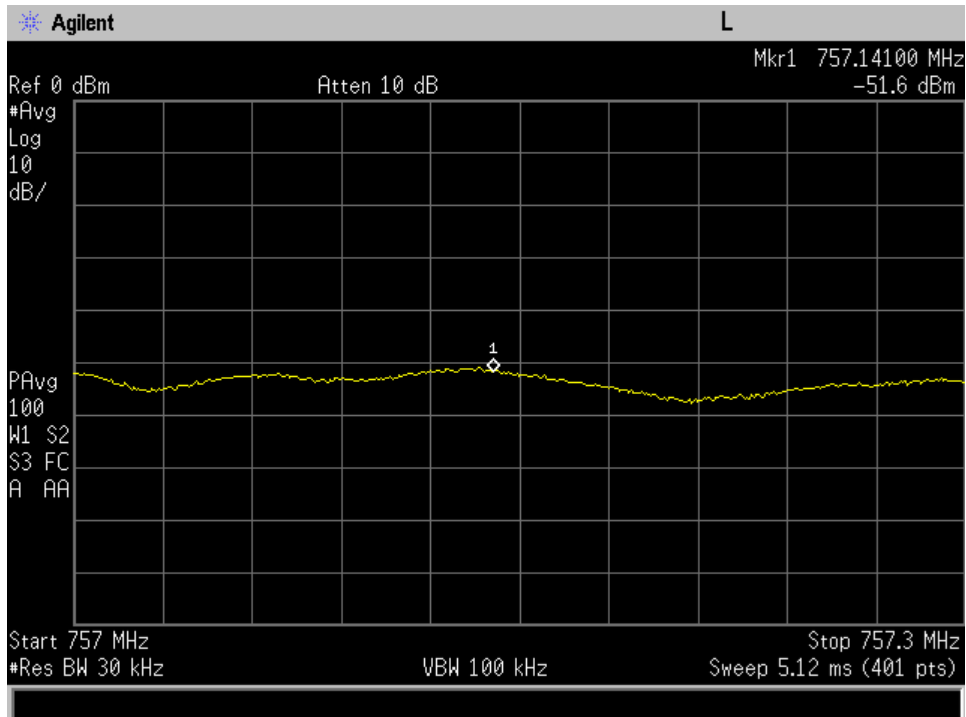

Downlink_728 - 746 MHz_WCDMA_upper

Downlink_746 - 757 MHz_CDMA_lower

Downlink_746 - 757 MHz_CDMA_upper

Downlink_746 - 757 MHz_GSM_lower

Downlink_746 - 757 MHz_GSM_upper

Downlink_746 - 757 MHz_WCDMA_lower

Downlink_746 - 757 MHz_WCDMA_upper

Downlink_869 - 894 MHz_CDMA_lower

Downlink_869 - 894 MHz_CDMA_upper

Downlink_869 - 894 MHz_GSM_lower

Downlink_869 - 894 MHz_GSM_upper

Downlink_869 - 894 MHz_WCDMA_lower

Downlink_869 - 894 MHz_WCDMA_upper

Uplink_1710 - 1755 MHz_CDMA_lower