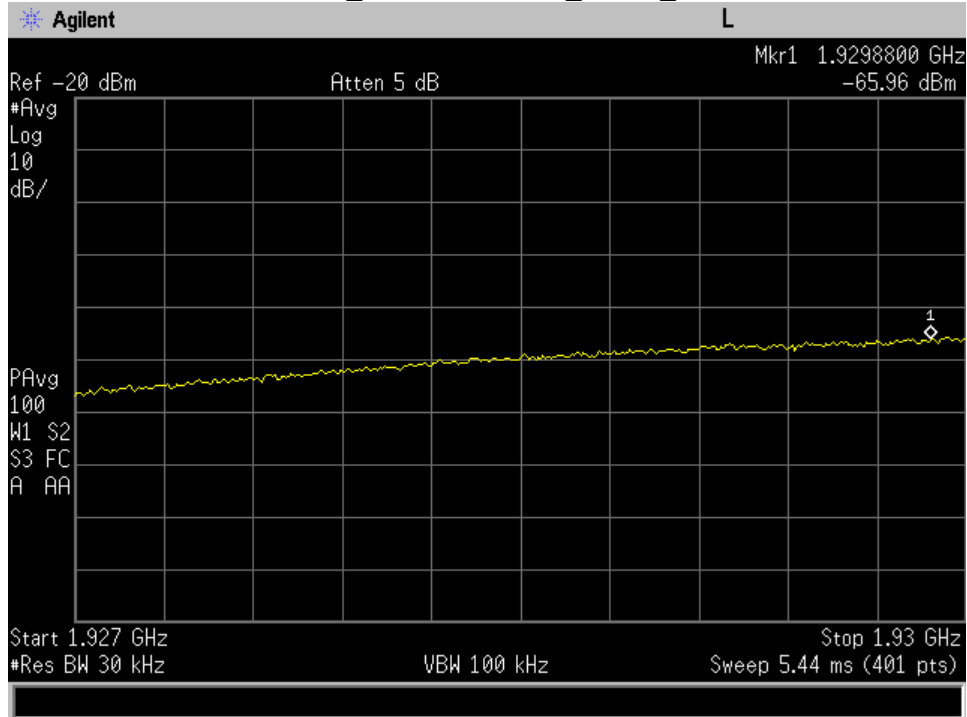

Annex C

Out of Band Emissions

Downlink_1930 - 1990 MHz_CDMA_lower

Downlink_1930 - 1990 MHz_CDMA_upper

Downlink_1930 - 1990 MHz_GSM_lower

Downlink_1930 - 1990 MHz_GSM_upper

Downlink_1930 - 1990 MHz_WCDMA_lower

Downlink_1930 - 1990 MHz_WCDMA_upper

Downlink_2110 - 2155 MHz_CDMA_lower

Downlink_2110 - 2155 MHz_CDMA_upper

Downlink_2110 - 2155 MHz_GSM_lower

Downlink_2110 - 2155 MHz_GSM_upper

Downlink_2110 - 2155 MHz_WCDMA_lower

Downlink_2110 - 2155 MHz_WCDMA_upper

Downlink_728 - 746 MHz_CDMA_lower

Downlink_728 - 746 MHz_CDMA_upper

Downlink_728 - 746 MHz_GSM_lower

Downlink_728 - 746 MHz_GSM_upper

Downlink_728 - 746 MHz_WCDMA_lower