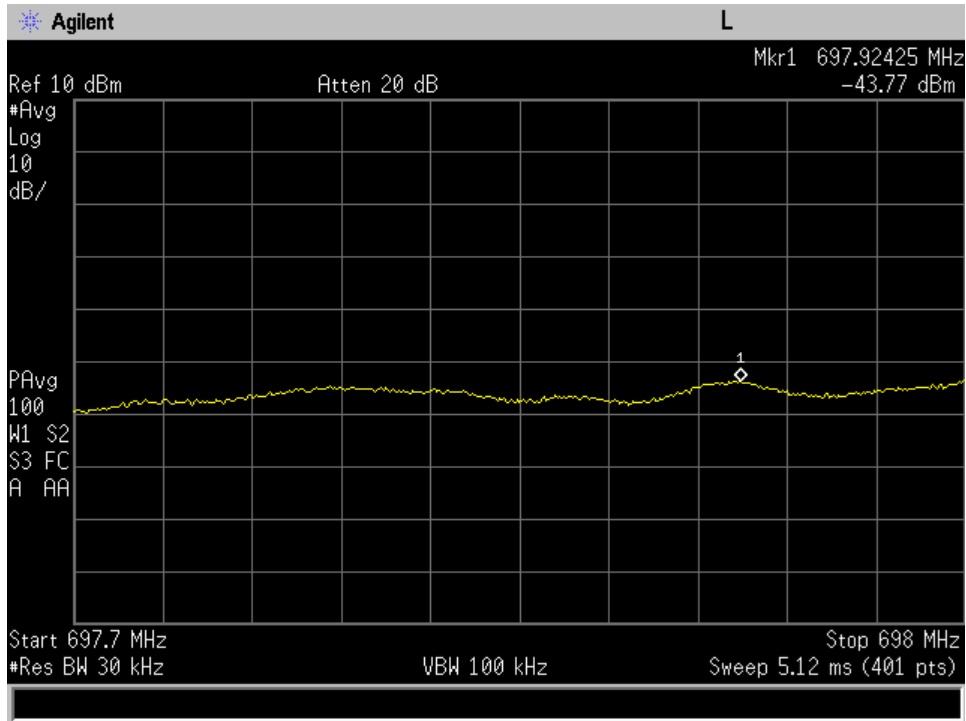

Uplink_1850 - 1910 MHz_GSM_lower

Uplink_1850 - 1910 MHz_GSM_upper

Uplink_1850 - 1910 MHz_WCDMA_lower

Uplink_1850 - 1910 MHz_WCDMA_upper

Uplink_698 - 716 MHz_CDMA_lower

Uplink_698 - 716 MHz_CDMA_upper

Uplink_698 - 716 MHz_GSM_lower

Uplink_698 - 716 MHz_GSM_upper

Uplink_698 - 716 MHz_WCDMA_lower

Uplink_698 - 716 MHz_WCDMA_upper

Uplink_776 - 787 MHz_CDMA_lower

Uplink_776 - 787 MHz_CDMA_upper

Uplink_776 - 787 MHz_GSM_lower

Uplink_776 - 787 MHz_GSM_upper