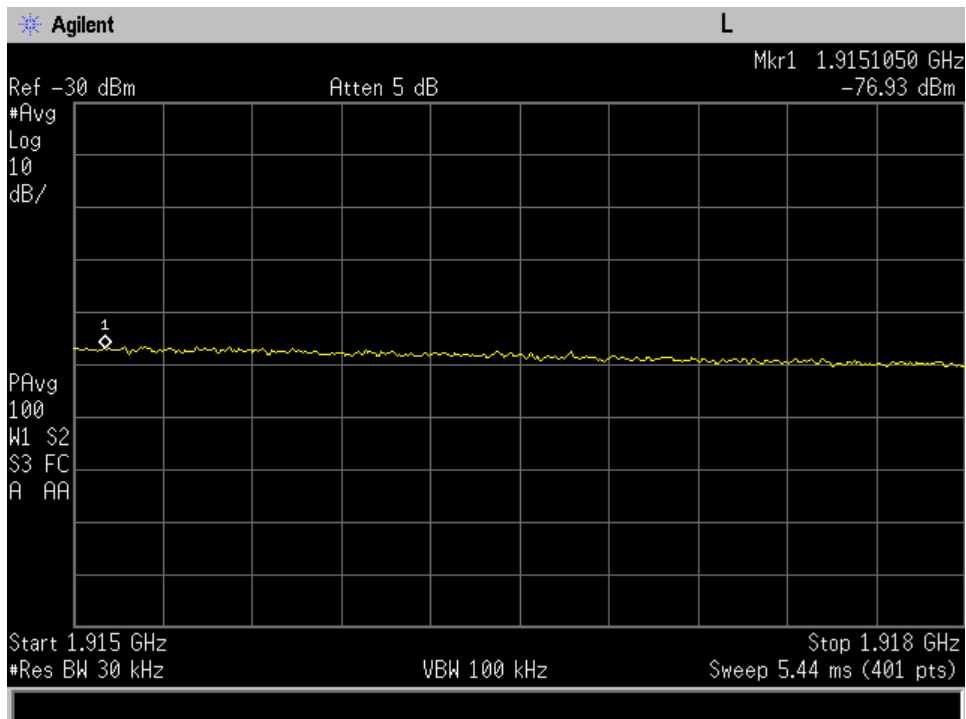

Uplink_1710 - 1755 MHz_CDMA_upper

Uplink_1710 - 1755 MHz_GSM_lower

Uplink_1710 - 1755 MHz_GSM_upper

Uplink_1710 - 1755 MHz_WCDMA_lower

Uplink_1710 - 1755 MHz_WCDMA_upper

Uplink_1850 - 1910 MHz_CDMA_lower

Uplink_1850 - 1910 MHz_CDMA_upper

Uplink_1850 - 1910 MHz_GSM_lower

Uplink_1850 - 1910 MHz_GSM_upper

Uplink_1850 - 1910 MHz_WCDMA_lower

Uplink_1850 - 1910 MHz_WCDMA_upper

Uplink_698 - 716 MHz_CDMA_lower

Uplink_698 - 716 MHz_CDMA_upper

Uplink_698 - 716 MHz_GSM_lower