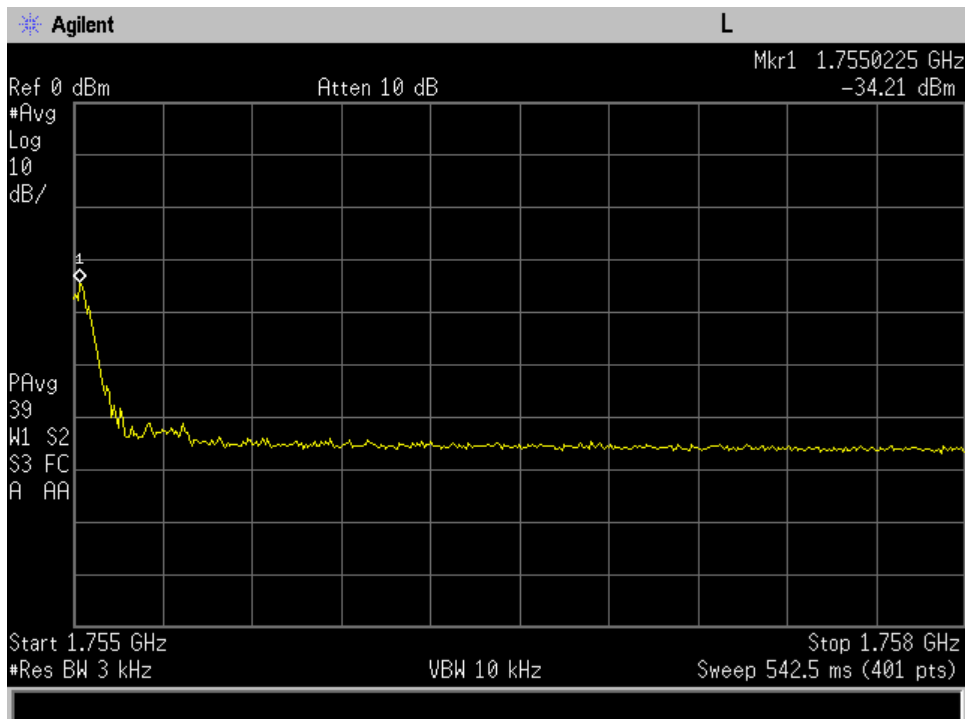

Uplink_1710 - 1755 MHz_CDMA_upper

Uplink_1710 - 1755 MHz_GSM_lower

Uplink_1710 - 1755 MHz_GSM_upper

Uplink_1710 - 1755 MHz_WCDMA_lower

Uplink_1710 - 1755 MHz_WCDMA_upper

Uplink_1850 - 1910 MHz_CDMA_lower

Uplink_1850 - 1910 MHz_CDMA_upper

Uplink_1850 - 1910 MHz_GSM_lower

Uplink_1850 - 1910 MHz_GSM_upper

Uplink_1850 - 1910 MHz_WCDMA_lower

Uplink_1850 - 1910 MHz_WCDMA_upper

Uplink_698 - 716 MHz_CDMA_lower

Uplink_698 - 716 MHz_CDMA_upper

Uplink_698 - 716 MHz_GSM_lower