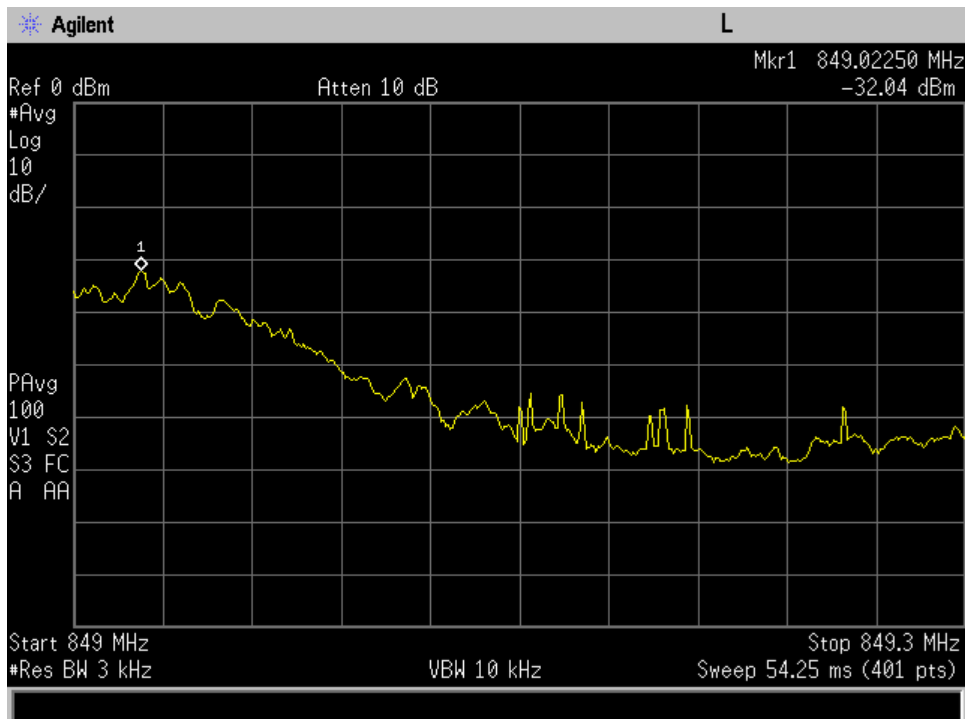

Uplink_698 - 716 MHz_GSM_upper

Uplink_698 - 716 MHz_WCDMA_lower

Uplink_698 - 716 MHz_WCDMA_upper

Uplink_776 - 787 MHz_CDMA_lower

Uplink_776 - 787 MHz_CDMA_upper

Uplink_776 - 787 MHz_GSM_lower

Uplink_776 - 787 MHz_GSM_upper

Uplink_776 - 787 MHz_WCDMA_lower

Uplink_776 - 787 MHz_WCDMA_upper

Uplink_824 - 849 MHz_CDMA_lower

Uplink_824 - 849 MHz_CDMA_upper

Uplink_824 - 849 MHz_GSM_lower

Uplink_824 - 849 MHz_GSM_upper

Uplink_824 - 849 MHz_WCDMA_lower

Uplink_824 - 849 MHz_WCDMA_upper