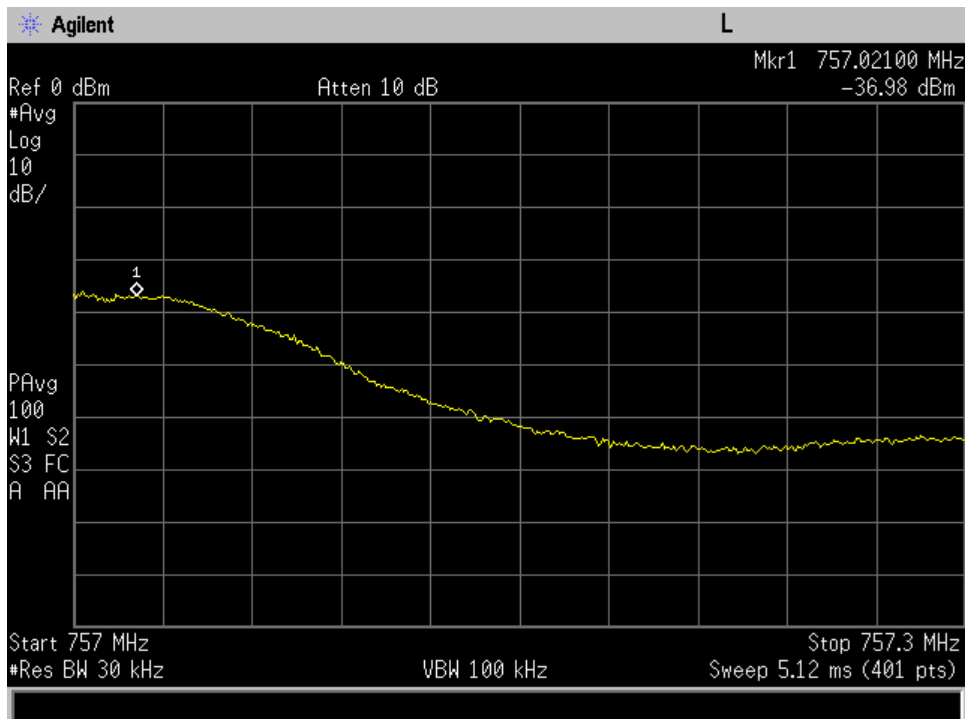

Downlink_728 - 746 MHz_WCDMA_upper

Downlink_746 - 757 MHz_CDMA_lower

Downlink_746 - 757 MHz_CDMA_upper

Downlink_746 - 757 MHz_GSM_lower

Downlink_746 - 757 MHz_GSM_upper

Downlink_746 - 757 MHz_WCDMA_lower

Downlink_746 - 757 MHz_WCDMA_upper

Downlink_869 - 894 MHz_CDMA_lower

Downlink_869 - 894 MHz_CDMA_upper

Downlink_869 - 894 MHz_GSM_lower

Downlink_869 - 894 MHz_GSM_upper

Downlink_869 - 894 MHz_WCDMA_lower

Downlink_869 - 894 MHz_WCDMA_upper

Uplink_1710 - 1755 MHz_CDMA_lower