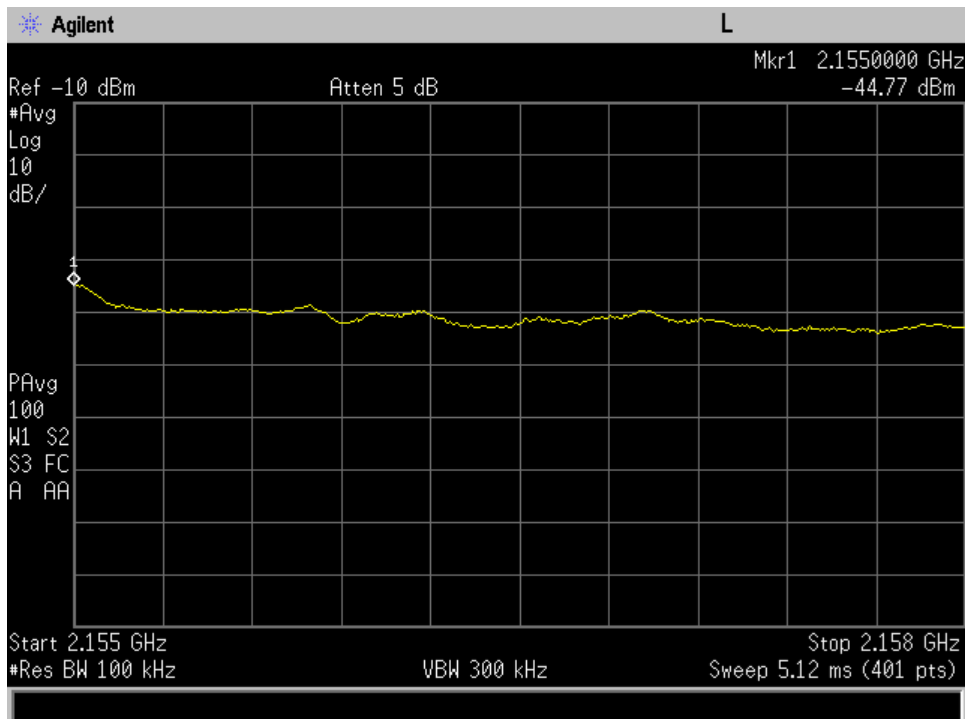

Annex C

Out of Band Emissions

Downlink_1930 - 1990 MHz_CDMA_lower

Downlink_1930 - 1990 MHz_CDMA_upper

Downlink_1930 - 1990 MHz_GSM_lower

Downlink_1930 - 1990 MHz_GSM_upper

Downlink_1930 - 1990 MHz_WCDMA_lower

Downlink_1930 - 1990 MHz_WCDMA_upper

Downlink_2110 - 2155 MHz_CDMA_lower

Downlink_2110 - 2155 MHz_CDMA_upper

Downlink_2110 - 2155 MHz_GSM_lower

Downlink_2110 - 2155 MHz_GSM_upper

Downlink_2110 - 2155 MHz_WCDMA_lower

Downlink_2110 - 2155 MHz_WCDMA_upper

Downlink_728 - 746 MHz_CDMA_lower

Downlink_728 - 746 MHz_CDMA_upper

Downlink_728 - 746 MHz_GSM_lower

Downlink_728 - 746 MHz_GSM_upper

Downlink_728 - 746 MHz_WCDMA_lower