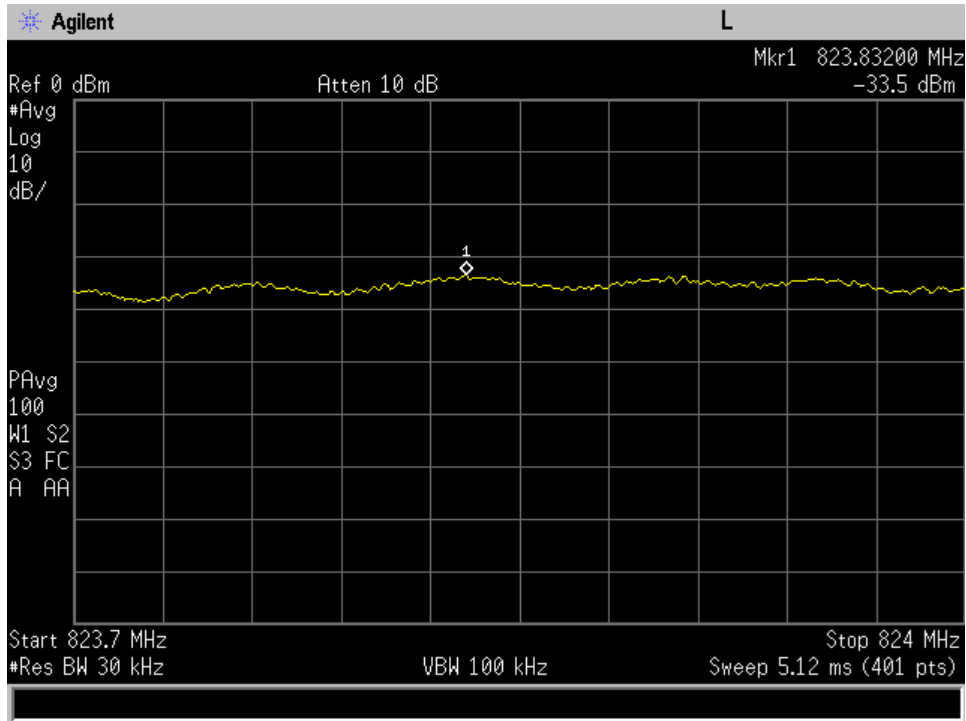

Uplink_698 - 716 MHz_GSM_upper

Uplink_698 - 716 MHz_WCDMA_lower

Uplink_698 - 716 MHz_WCDMA_upper

Uplink_776 - 787 MHz_CDMA_lower

Uplink_776 - 787 MHz_CDMA_upper

Uplink_776 - 787 MHz_GSM_lower

Uplink_776 - 787 MHz_GSM_upper

Uplink_776 - 787 MHz_WCDMA_lower

Uplink_776 - 787 MHz_WCDMA_upper

Uplink_824 - 849 MHz_CDMA_lower

Uplink_824 - 849 MHz_CDMA_upper

Uplink_824 - 849 MHz_GSM_lower

Uplink_824 - 849 MHz_GSM_upper

Uplink_824 - 849 MHz_WCDMA_lower

Uplink_824 - 849 MHz_WCDMA_upper