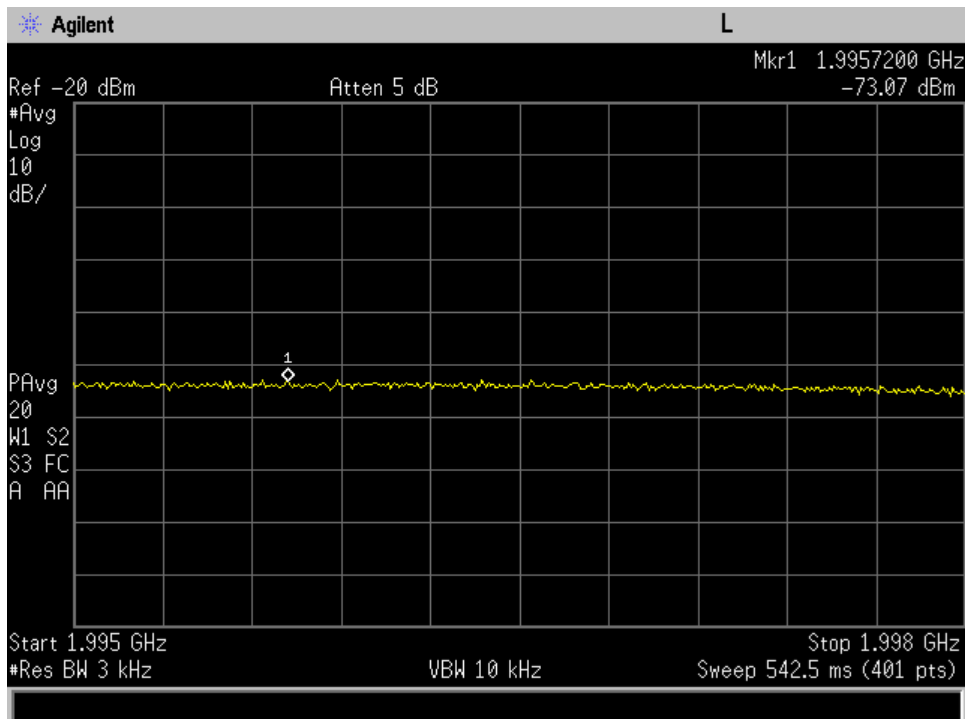

Annex C

Out of Band Emissions

Downlink_1930 - 1990 MHz_CDMA_lower

Downlink_1930 - 1990 MHz_CDMA_upper

Downlink_1930 - 1990 MHz_GSM_lower

Downlink_1930 - 1990 MHz_GSM_upper

Downlink_1930 - 1990 MHz_WCDMA_lower

Downlink_1930 - 1990 MHz_WCDMA_upper

Downlink_2110 - 2155 MHz_CDMA_lower

Downlink_2110 - 2155 MHz_CDMA_upper

Downlink_2110 - 2155 MHz_GSM_lower

Downlink_2110 - 2155 MHz_GSM_upper

Downlink_2110 - 2155 MHz_WCDMA_lower