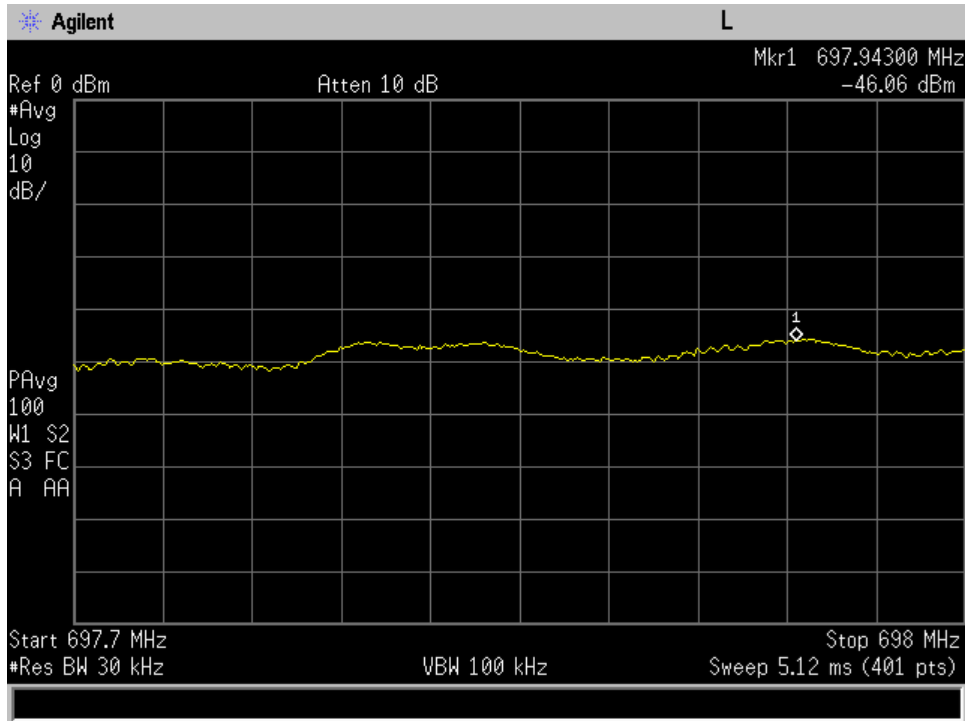

Uplink_1850 - 1910 MHz_GSM_lower

Uplink_1850 - 1910 MHz_GSM_upper

Uplink_1850 - 1910 MHz_WCDMA_lower

Uplink_1850 - 1910 MHz_WCDMA_upper

Uplink_698 - 716 MHz_CDMA_lower

Uplink_698 - 716 MHz_CDMA_upper

Uplink_698 - 716 MHz_GSM_lower

Uplink_698 - 716 MHz_GSM_upper

Uplink_698 - 716 MHz_WCDMA_lower

Uplink_698 - 716 MHz_WCDMA_upper

Uplink_776 - 787 MHz_CDMA_lower

Uplink_776 - 787 MHz_CDMA_upper

Uplink_776 - 787 MHz_GSM_lower

Uplink_776 - 787 MHz_GSM_upper