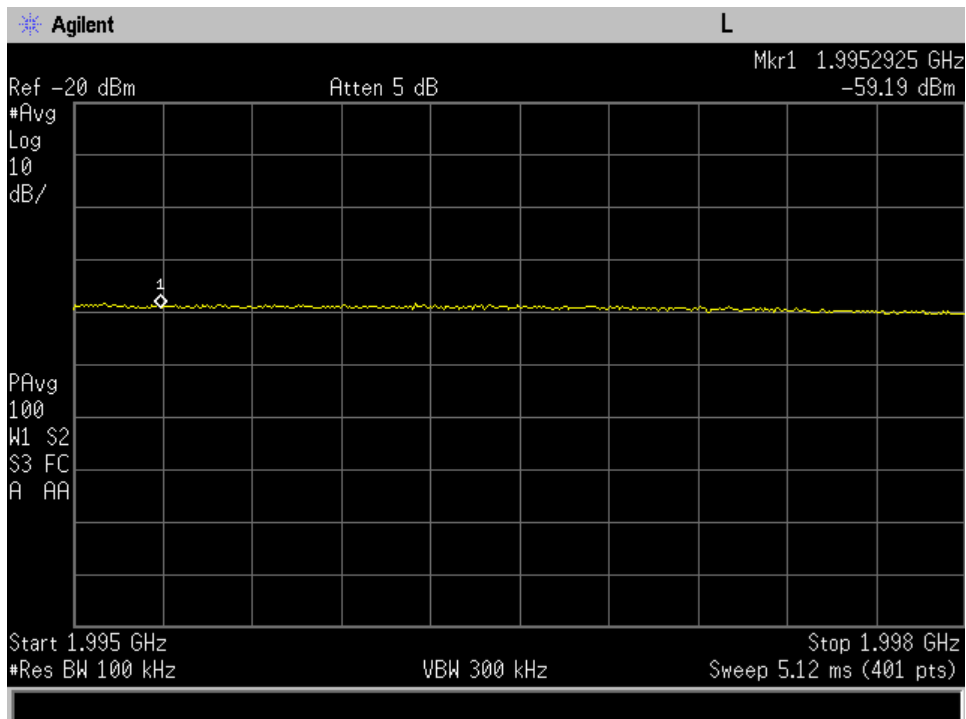

Annex C

Out of Band Emissions

Downlink_1930 - 1990 MHz_CDMA_lower

Downlink_1930 - 1990 MHz_CDMA_upper

Downlink_1930 - 1990 MHz_GSM_lower

Downlink_1930 - 1990 MHz_GSM_upper

Downlink_1930 - 1990 MHz_WCDMA_lower

Downlink_1930 - 1990 MHz_WCDMA_upper

Downlink_2110 - 2155 MHz_CDMA_lower

Downlink_2110 - 2155 MHz_CDMA_upper

Downlink_2110 - 2155 MHz_GSM_lower

Downlink_2110 - 2155 MHz_GSM_upper

Downlink_2110 - 2155 MHz_WCDMA_lower