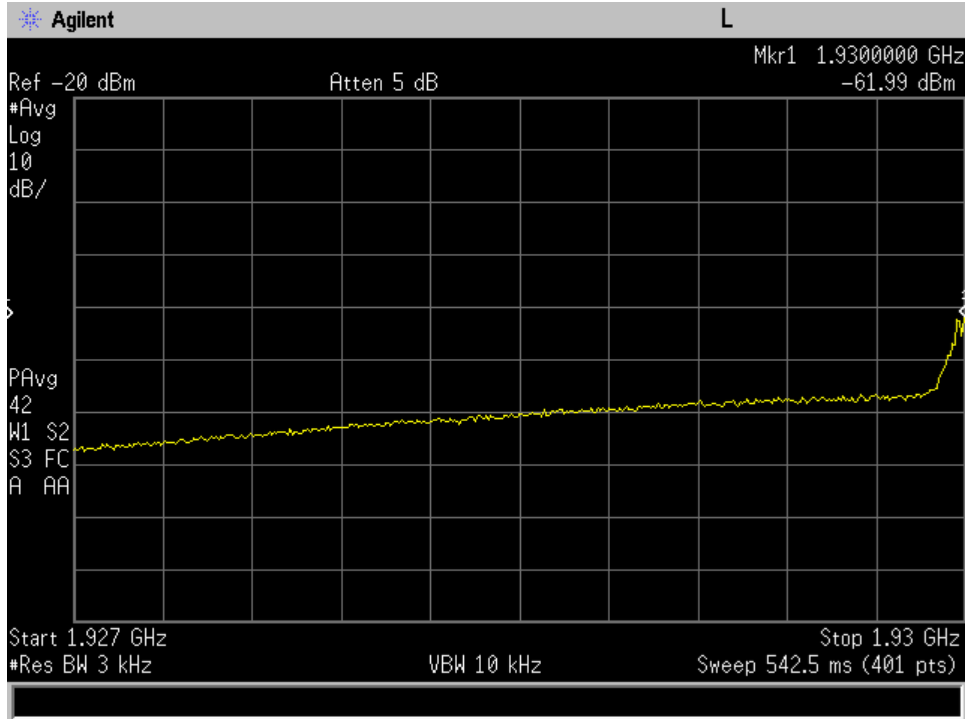

Annex C

Out of Band Emissions

Downlink_1930 - 1990 MHz_CDMA_lower

Downlink_1930 - 1990 MHz_CDMA_upper

Downlink_1930 - 1990 MHz_GSM_lower

Downlink_1930 - 1990 MHz_GSM_upper

Downlink_1930 - 1990 MHz_WCDMA_lower

Downlink_1930 - 1990 MHz_WCDMA_upper

Downlink_2110 - 2155 MHz_CDMA_lower

Downlink_2110 - 2155 MHz_CDMA_upper

Downlink_2110 - 2155 MHz_GSM_lower

Downlink_2110 - 2155 MHz_GSM_upper

Downlink_2110 - 2155 MHz_WCDMA_lower