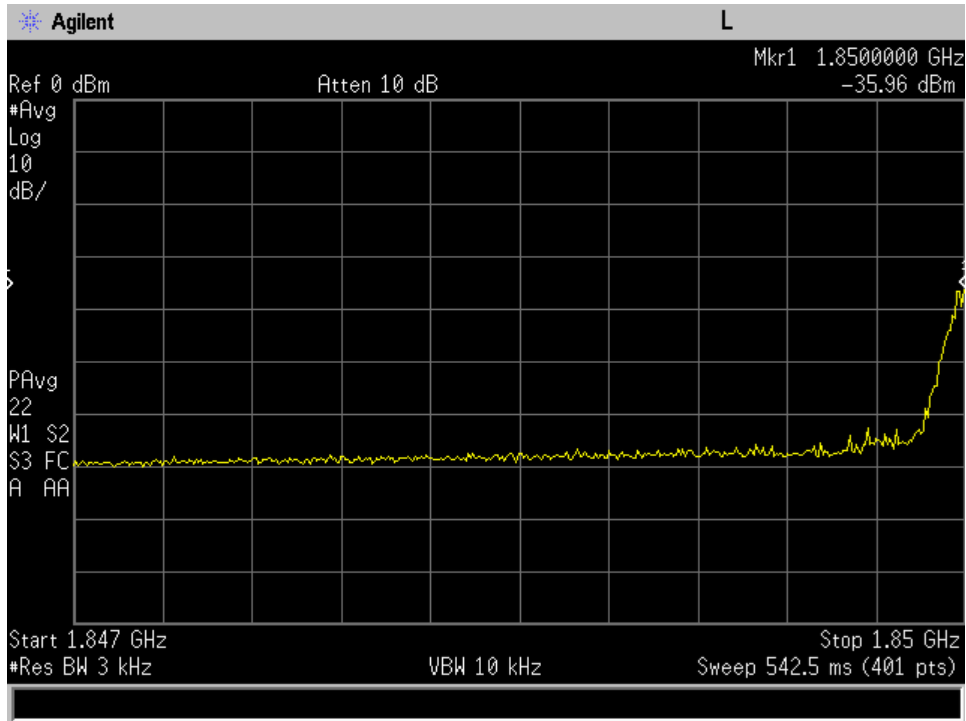

Uplink_1710 - 1755 MHz_CDMA_upper

Uplink_1710 - 1755 MHz_GSM_lower

Uplink_1710 - 1755 MHz_GSM_upper

Uplink_1710 - 1755 MHz_WCDMA_lower

Uplink_1710 - 1755 MHz_WCDMA_upper

Uplink_1850 - 1910 MHz_CDMA_lower

Uplink_1850 - 1910 MHz_CDMA_upper

Uplink_1850 - 1910 MHz_GSM_lower

Uplink_1850 - 1910 MHz_GSM_upper

Uplink_1850 - 1910 MHz_WCDMA_lower

Uplink_1850 - 1910 MHz_WCDMA_upper

Uplink_698 - 716 MHz_CDMA_lower

Uplink_698 - 716 MHz_CDMA_upper

Uplink_698 - 716 MHz_GSM_lower