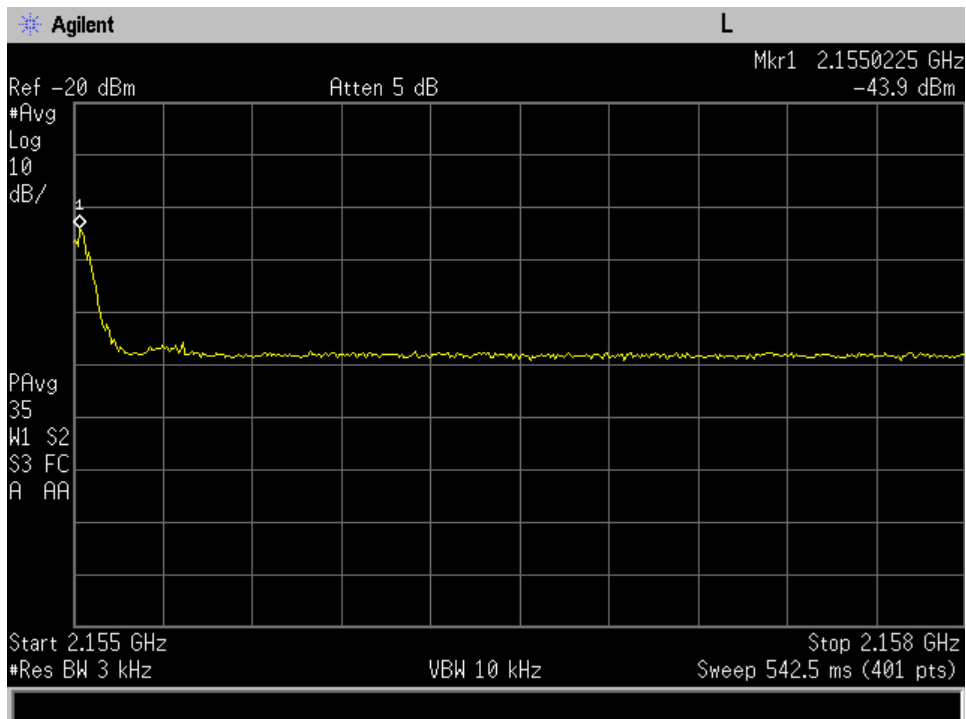

Annex C

Out of Band Emissions

Downlink_1930 - 1990 MHz_CDMA_lower

Downlink_1930 - 1990 MHz_CDMA_upper

Downlink_1930 - 1990 MHz_GSM_lower

Downlink_1930 - 1990 MHz_GSM_upper

Downlink_1930 - 1990 MHz_WCDMA_lower

Downlink_1930 - 1990 MHz_WCDMA_upper

Downlink_2110 - 2155 MHz_CDMA_lower

Downlink_2110 - 2155 MHz_CDMA_upper

Downlink_2110 - 2155 MHz_GSM_lower

Downlink_2110 - 2155 MHz_GSM_upper

Downlink_2110 - 2155 MHz_WCDMA_lower

Downlink_2110 - 2155 MHz_WCDMA_upper

Downlink_728 - 746 MHz_CDMA_lower

Downlink_728 - 746 MHz_CDMA_upper

Downlink_728 - 746 MHz_GSM_lower

Downlink_728 - 746 MHz_GSM_upper

Downlink_728 - 746 MHz_WCDMA_lower