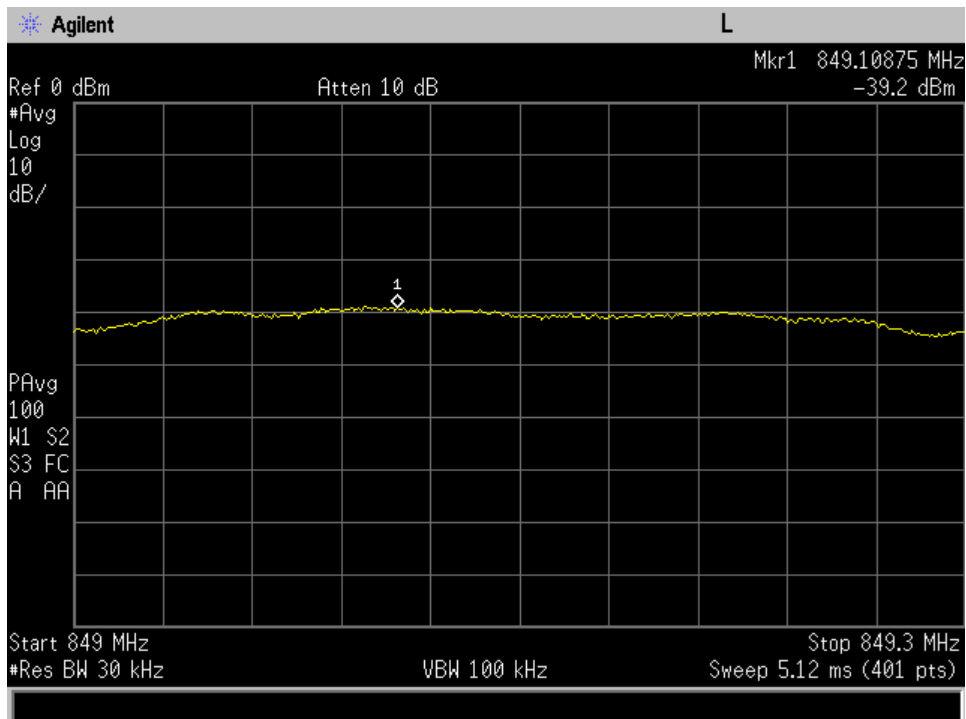

Uplink_698 - 716 MHz_GSM_upper

Uplink_698 - 716 MHz_WCDMA_lower

Uplink_698 - 716 MHz_WCDMA_upper

Uplink_776 - 787 MHz_CDMA_lower

Uplink_776 - 787 MHz_CDMA_upper

Uplink_776 - 787 MHz_GSM_lower

Uplink_776 - 787 MHz_GSM_upper

Uplink_776 - 787 MHz_WCDMA_lower

Uplink_776 - 787 MHz_WCDMA_upper

Uplink_824 - 849 MHz_CDMA_lower

Uplink_824 - 849 MHz_CDMA_upper

Uplink_824 - 849 MHz_GSM_lower

Uplink_824 - 849 MHz_GSM_upper

Uplink_824 - 849 MHz_WCDMA_lower

Uplink_824 - 849 MHz_WCDMA_upper