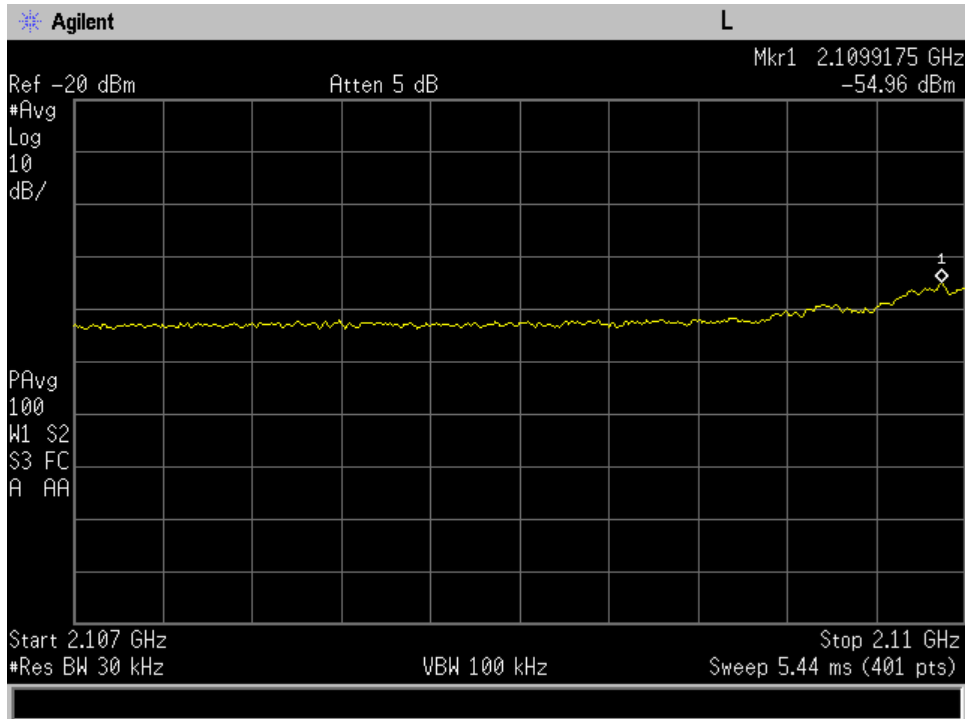

Annex C

Out of Band Emissions

Downlink_1930 - 1990 MHz_CDMA_lower

Downlink_1930 - 1990 MHz_CDMA_upper

Downlink_1930 - 1990 MHz_GSM_lower

Downlink_1930 - 1990 MHz_GSM_upper

Downlink_1930 - 1990 MHz_WCDMA_lower

Downlink_1930 - 1990 MHz_WCDMA_upper

Downlink_2110 - 2155 MHz_CDMA_lower

Downlink_2110 - 2155 MHz_CDMA_upper

Downlink_2110 - 2155 MHz_GSM_lower

Downlink_2110 - 2155 MHz_GSM_upper

Downlink_2110 - 2155 MHz_WCDMA_lower

Downlink_2110 - 2155 MHz_WCDMA_upper

Downlink_728 - 746 MHz_CDMA_lower

Downlink_728 - 746 MHz_CDMA_upper

Downlink_728 - 746 MHz_GSM_lower

Downlink_728 - 746 MHz_GSM_upper

Downlink_728 - 746 MHz_WCDMA_lower