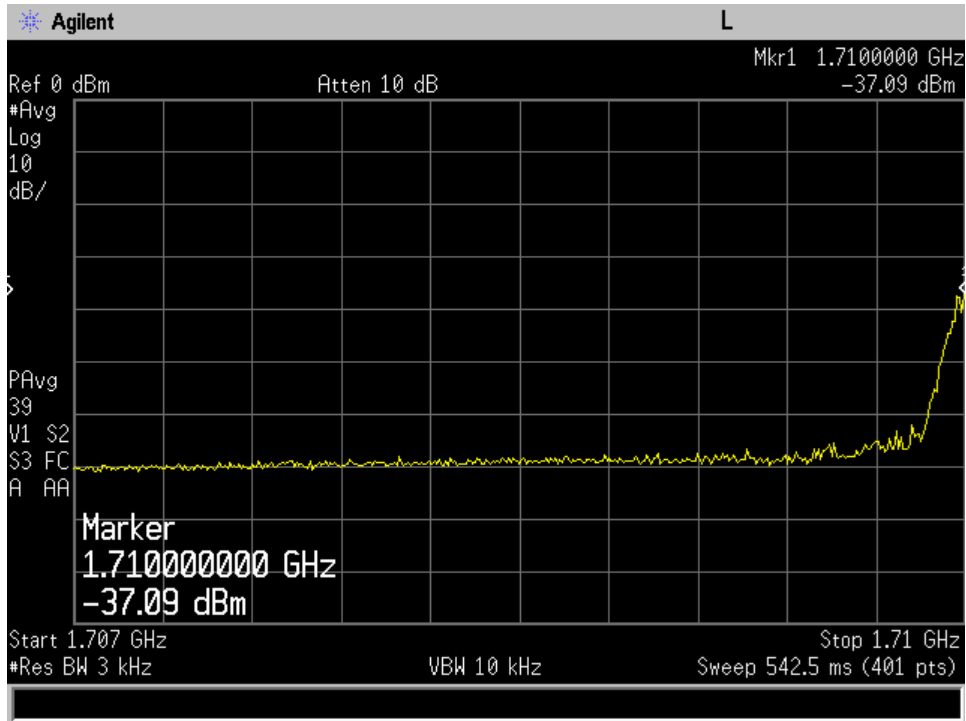

Downlink_869 - 894 MHz_CDMA_lower

Downlink_869 - 894 MHz_CDMA_upper

Downlink_869 - 894 MHz_GSM_lower

Downlink_869 - 894 MHz_GSM_upper

Downlink_869 - 894 MHz_WCDMA_lower

Downlink_869 - 894 MHz_WCDMA_upper

Uplink_1710 - 1755 MHz_CDMA_lower

Uplink_1710 - 1755 MHz_CDMA_upper

Uplink_1710 - 1755 MHz_GSM_lower

Uplink_1710 - 1755 MHz_GSM_upper

Uplink_1710 - 1755 MHz_WCDMA_lower

Uplink_1710 - 1755 MHz_WCDMA_upper

Uplink_1850 - 1910 MHz_CDMA_lower

Uplink_1850 - 1910 MHz_CDMA_upper