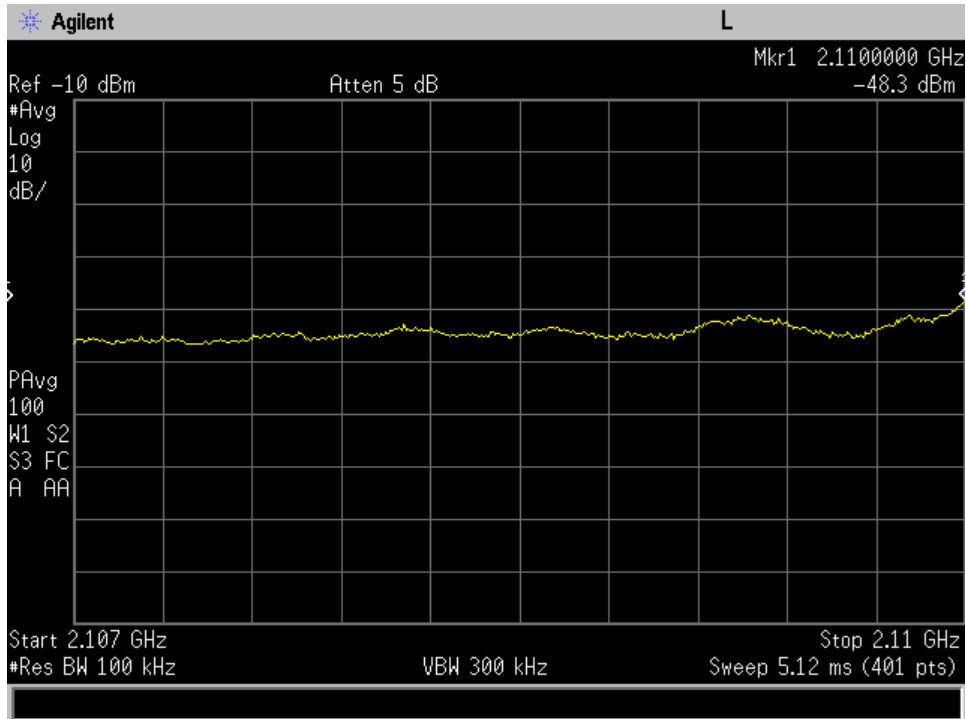

Annex C

Out of Band Emissions

Downlink_1930 - 1990 MHz_CDMA_lower

Downlink_1930 - 1990 MHz_CDMA_upper

Downlink_1930 - 1990 MHz_GSM_lower

Downlink_1930 - 1990 MHz_GSM_upper

Downlink_1930 - 1990 MHz_WCDMA_lower

Downlink_1930 - 1990 MHz_WCDMA_upper

Downlink_2110 - 2155 MHz_CDMA_lower

Downlink_2110 - 2155 MHz_CDMA_upper

Downlink_2110 - 2155 MHz_GSM_lower

Downlink_2110 - 2155 MHz_GSM_upper

Downlink_2110 - 2155 MHz_WCDMA_lower

Downlink_2110 - 2155 MHz_WCDMA_upper

Downlink_728 - 746 MHz_CDMA_lower

Downlink_728 - 746 MHz_CDMA_upper

Downlink_728 - 746 MHz_GSM_lower

Downlink_728 - 746 MHz_GSM_upper

Downlink_728 - 746 MHz_WCDMA_lower

Downlink_728 - 746 MHz_WCDMA_upper

Downlink_746 - 757 MHz_CDMA_lower

Downlink_746 - 757 MHz_CDMA_upper

Downlink_746 - 757 MHz_GSM_lower

Downlink_746 - 757 MHz_GSM_upper

Downlink_746 - 757 MHz_WCDMA_lower

Downlink_746 - 757 MHz_WCDMA_upper