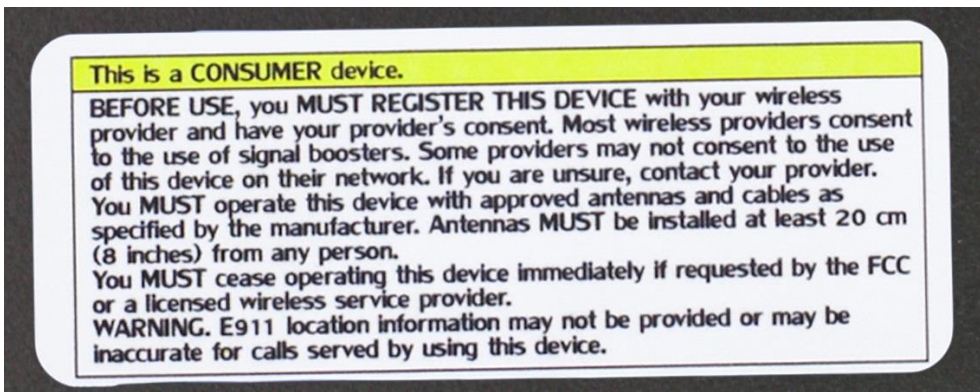

This is a CONSUMER device.
BEFORE USE, you MUST REGISTER THIS DEVICE with your wireless provider and have your provider's consent. Most wireless providers consent to the use of signal boosters. Some providers may not consent to the use of this device on their network. If you are unsure, contact your provider. You MUST operate this device with approved antennas and cables as specified by the manufacturer. Antennas MUST be installed at least 20 cm (8 inches) from any person. You MUST cease operating this device immediately if requested by the FCC or a licensed wireless service provider.
WARNING. E911 location information may not be provided or may be inaccurate for calls served by using this device.