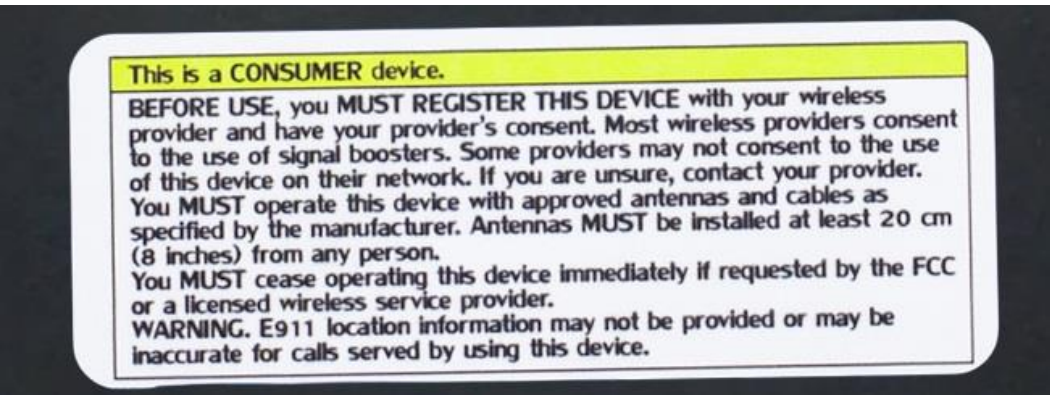

This is a CONSUMER device.
BEFORE USE, you MUST REGISTER THIS DEVICE with your wireless provider and have your provider's consent. Most wireless providers consent to the use of signal boosters. Some providers may not consent to the use of this device on their network. If you are unsure, contact your provider. You MUST operate this device with approved antennas and cables as specified by the manufacturer. Antennas MUST be installed at least 20 cm (8 inches) from any person. You MUST cease operating this device immediately if requested by the FCC or a licensed wireless service provider.
WARNING. E911 location information may not be provided or may be inaccurate for calls served by using this device.