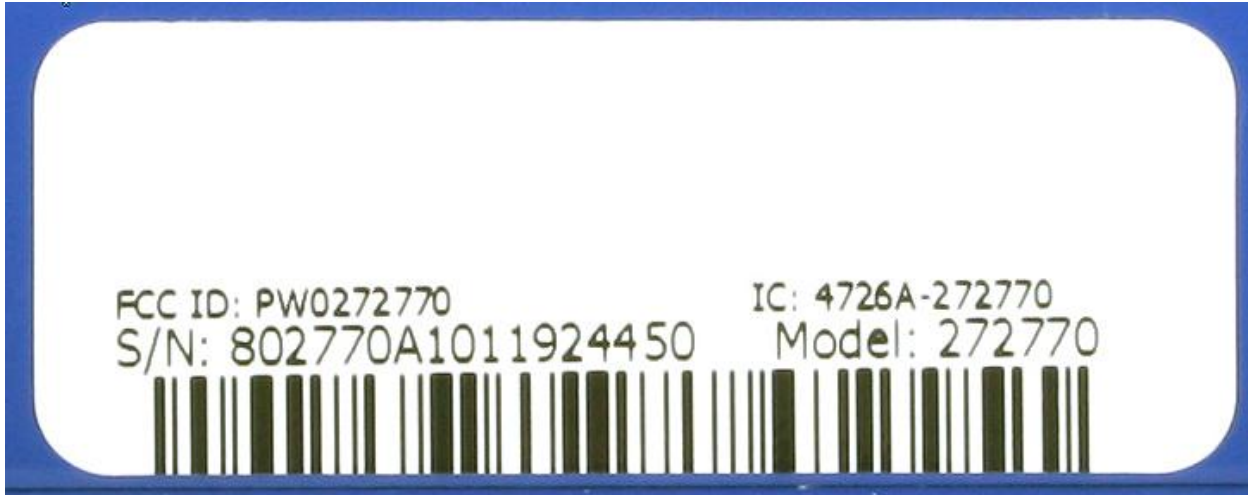

Label and Location Photos: Wilson
FCC ID: PW0272770
IC: 4726A-272770

Label

Label Location