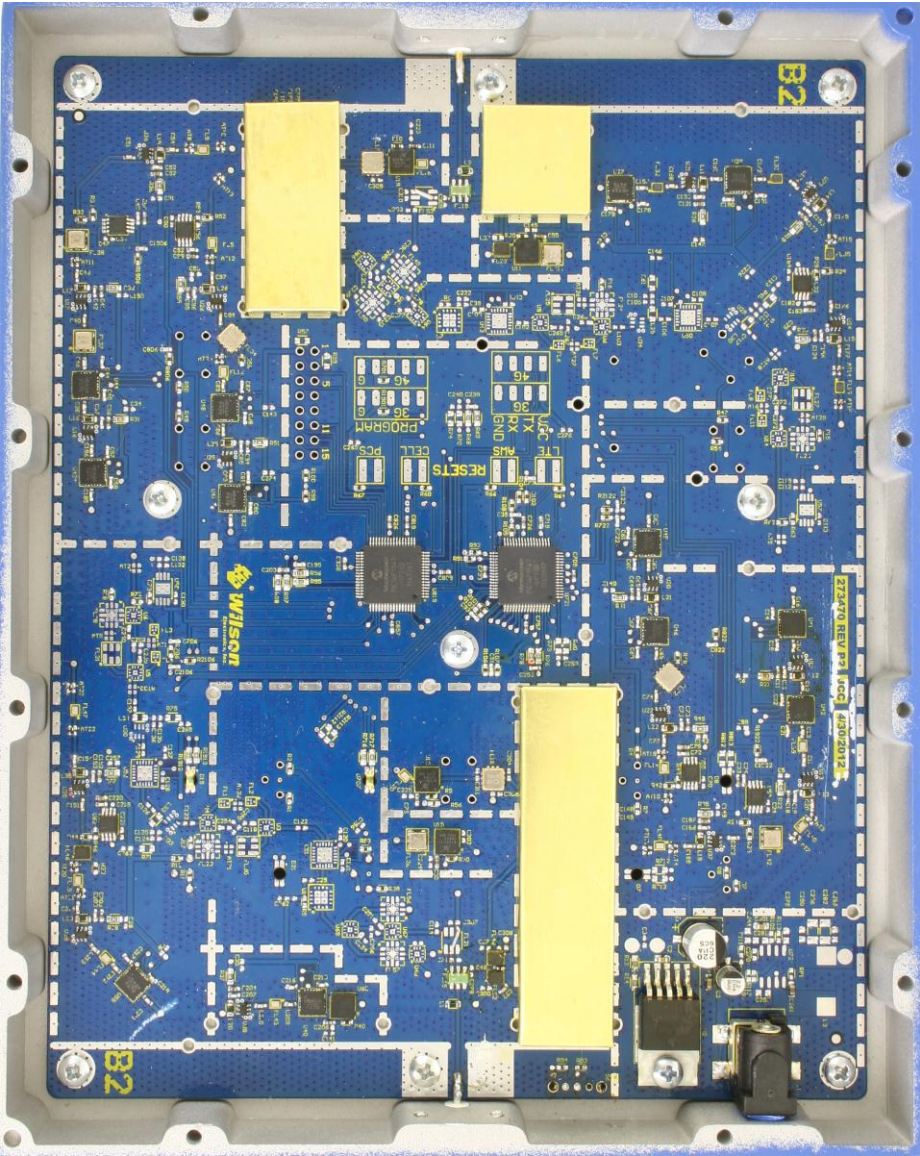

Internal Photos: Wilson
FCC ID: PWO272770
IC: 4726A-272770

Internal with Shields

Internal with Shields

Internal without Shields

Back of Circuit Board