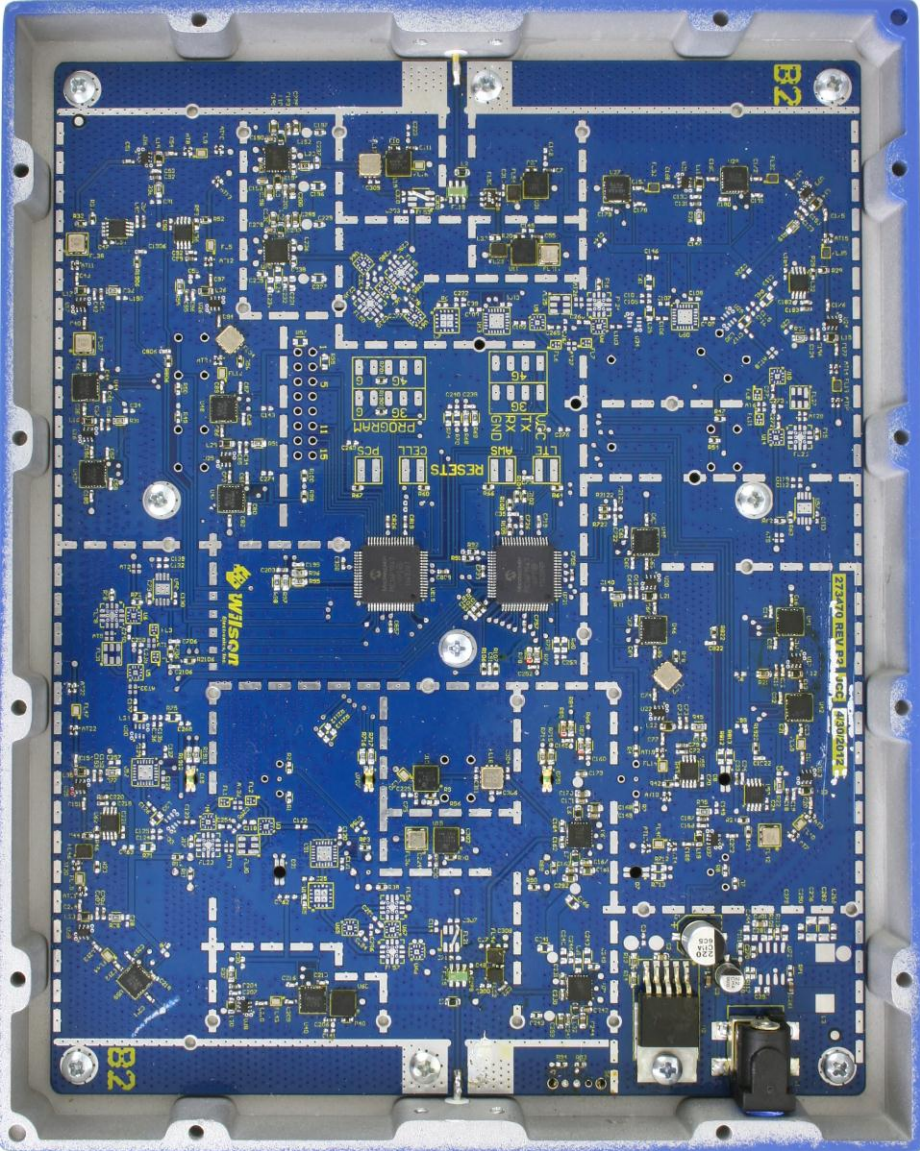

Internal Photos: Wilson
FCC ID: PWO272770
IC: 4726A-272770

Internal with Shields

Internal with Shields

Internal without Shields

Back of Circuit Board