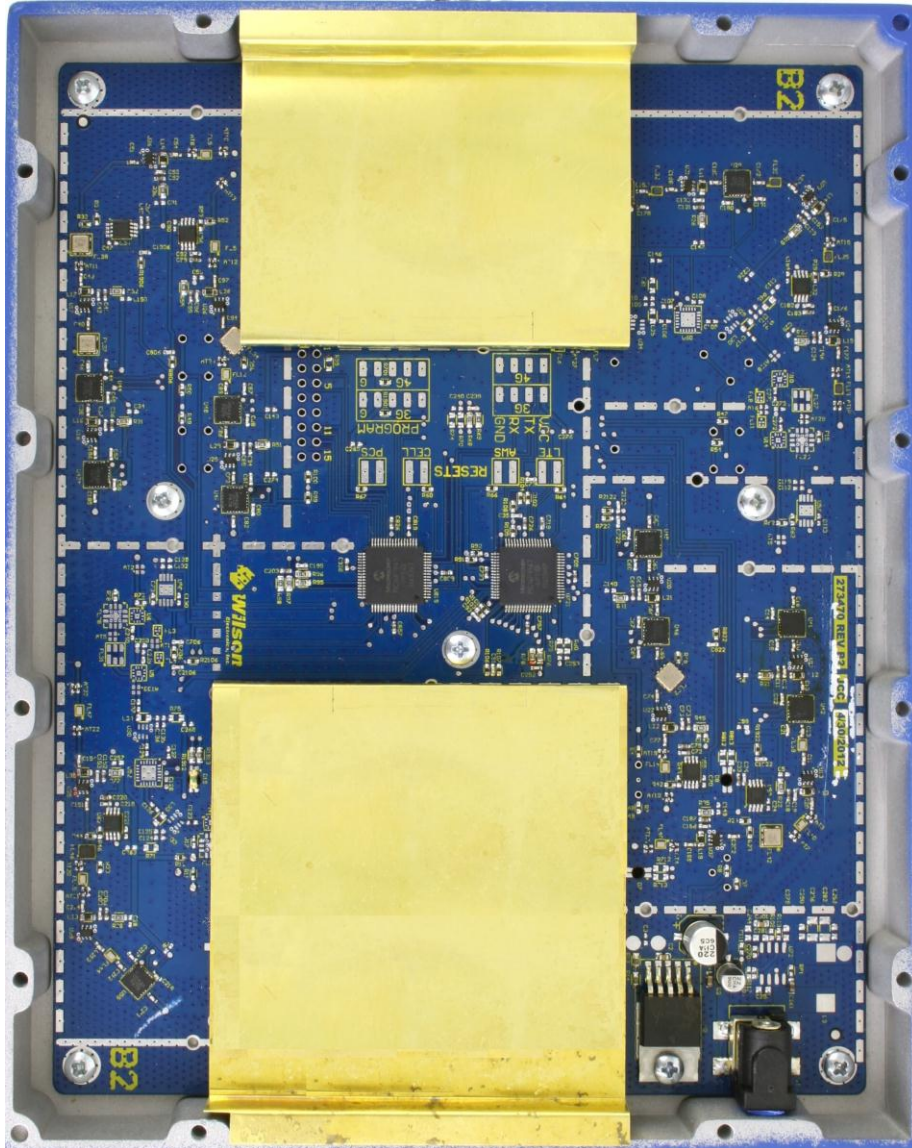

Internal Photos: Wilson
FCC ID: PWO272770
IC: 4726A-272770

Internal with Shields

Internal with Shields

Internal without Shields

Back of Circuit Board