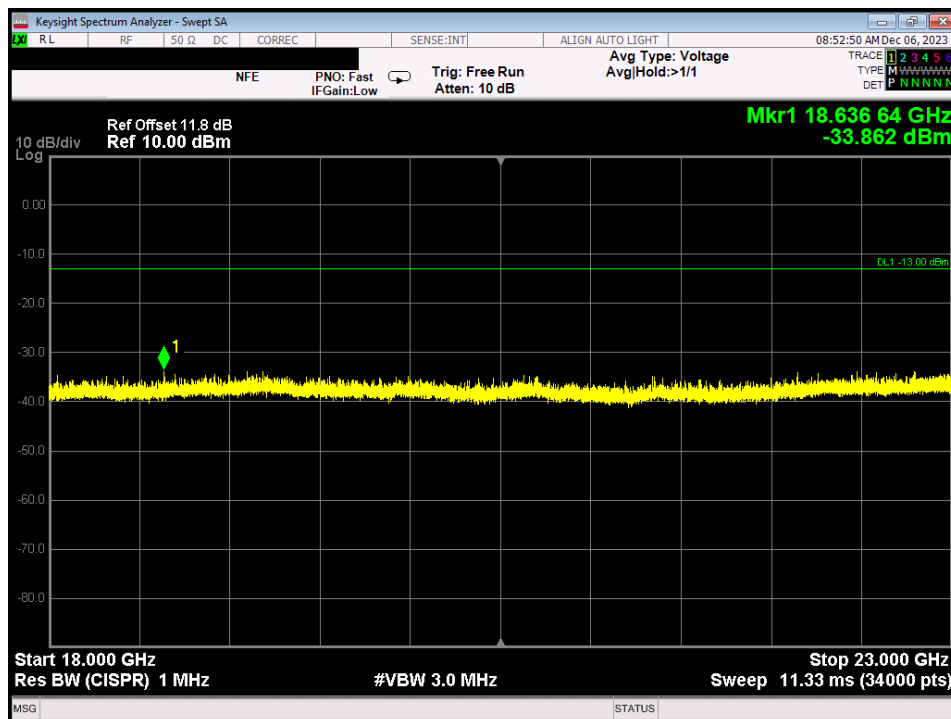

RE_B13_UL_Dedicated mode_30 - 1000 MHz_wall mount

RE_B13_UL_Dedicated mode_modem on_1 - 18 GHz

RE_B25_DL_Dedicated mode_1 - 18 GHz

RE_B25_DL_Dedicated mode_18 - 23 GHz_wall mount

RE_B25_DL_Dedicated mode_30 - 1000 MHz_wall mount

RE_B25_UL_Dedicated mode_18 - 23 GHz_wall mount

RE_B25_UL_Dedicated mode_30 - 1000 MHz_wall mount

RE_B25_UL_Dedicated mode_modem on_1 - 18 GHz

RE_B4_DL_Dedicated mode_1 - 18 GHz

RE_B4_DL_Dedicated mode_18 - 23 GHz_wall mount