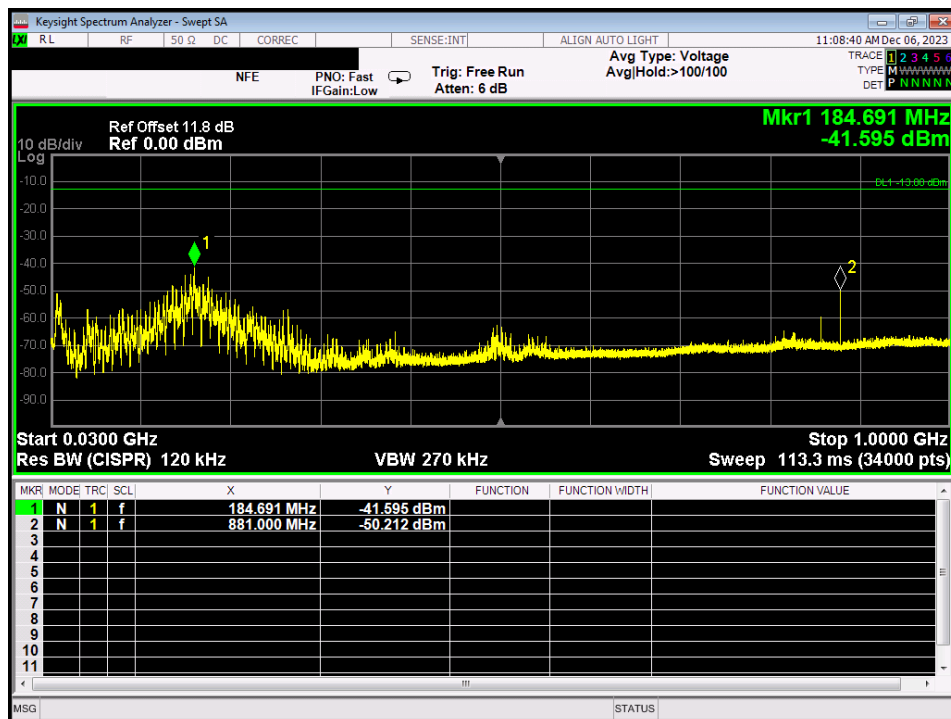

RE_B4_DL_Dedicated mode_30 - 1000 MHz_wall mount

RE_B4_UL_Dedicated mode_18 - 23 GHz_wall mount

RE_B4_UL_Dedicated mode_30 - 1000 MHz_wall mount

RE_B4_UL_Dedicated mode_modem on_1 - 18 GHz

RE_B5_DL_Common mode_1 - 18 GHz

RE_B5_DL_Common mode_30 - 1000 MHz_wall mount

RE_B5_DL_Dedicated mode_1 - 18 GHz

RE_B5_DL_Dedicated mode_30 - 1000 MHz_wall mount

RE_B5_UL_Common mode_30 - 1000 MHz_wall mount

RE_B5_UL_Common mode_modem on_1 - 18 GHz