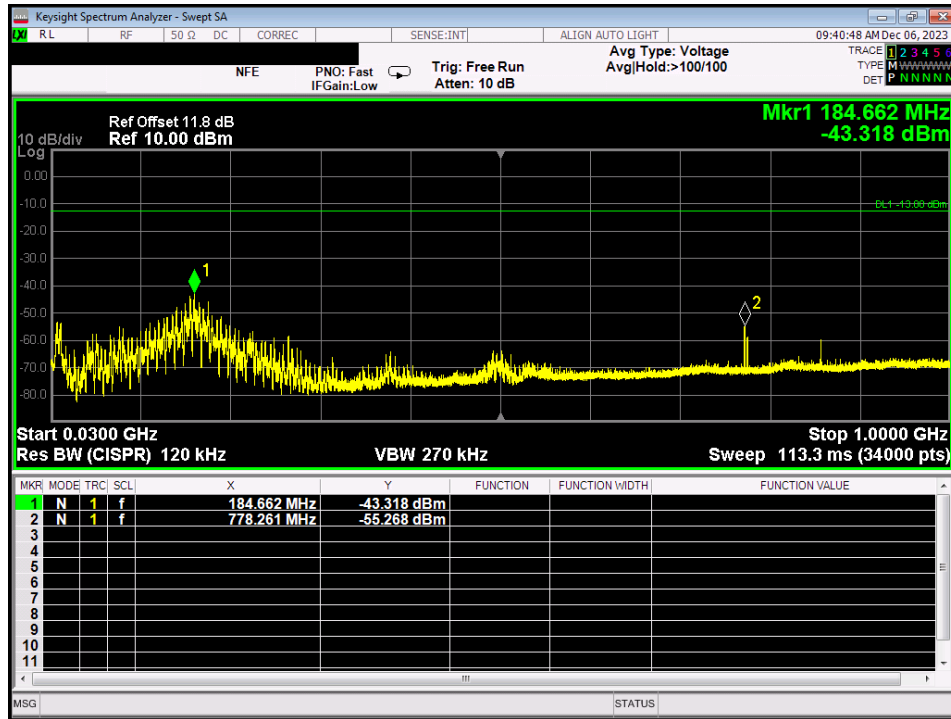

RE_B13_DL_Common mode_30 - 1000 MHz_wall mount

RE_B13_DL_Dedicated mode_1 - 18 GHz

RE_B13_DL_Dedicated mode_30 - 1000 MHz_wall mount

RE_B13_UL_Common mode_30 - 1000 MHz_wall mount

RE_B13_UL_Common mode_modem on_1 - 18 GHz

RE_B13_UL_Dedicated mode_30 - 1000 MHz_wall mount

RE_B13_UL_Dedicated mode_modem on_1 - 18 GHz

RE_B25_DL_Dedicated mode_1 - 18 GHz

RE_B25_DL_Dedicated mode_18 - 23 GHz_wall mount

RE_B25_DL_Dedicated mode_30 - 1000 MHz_wall mount