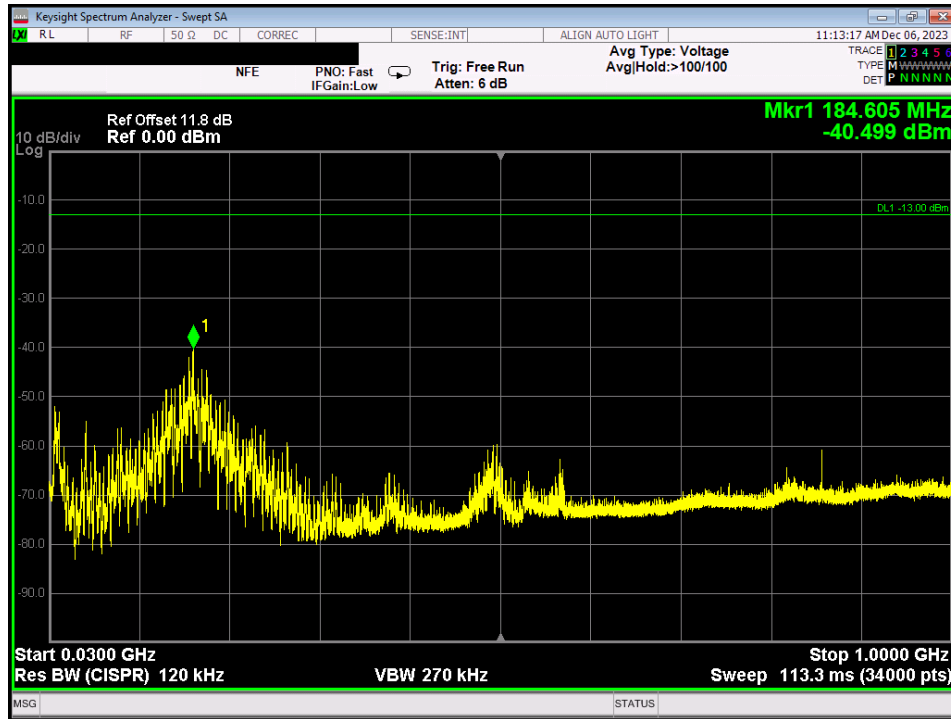

RE_B25_UL_Dedicated mode_18 - 23 GHz_wall mount

RE_B25_UL_Dedicated mode_30 - 1000 MHz_wall mount

RE_B25_UL_Dedicated mode_modem on_1 - 18 GHz

RE_B4_DL_Dedicated mode_1 - 18 GHz

RE_B4_DL_Dedicated mode_18 - 23 GHz_wall mount

RE_B4_DL_Dedicated mode_30 - 1000 MHz_wall mount

RE_B4_UL_Dedicated mode_18 - 23 GHz_wall mount

RE_B4_UL_Dedicated mode_30 - 1000 MHz_wall mount

RE_B4_UL_Dedicated mode_modem on_1 - 18 GHz

RE_B5_DL_Common mode_1 - 18 GHz