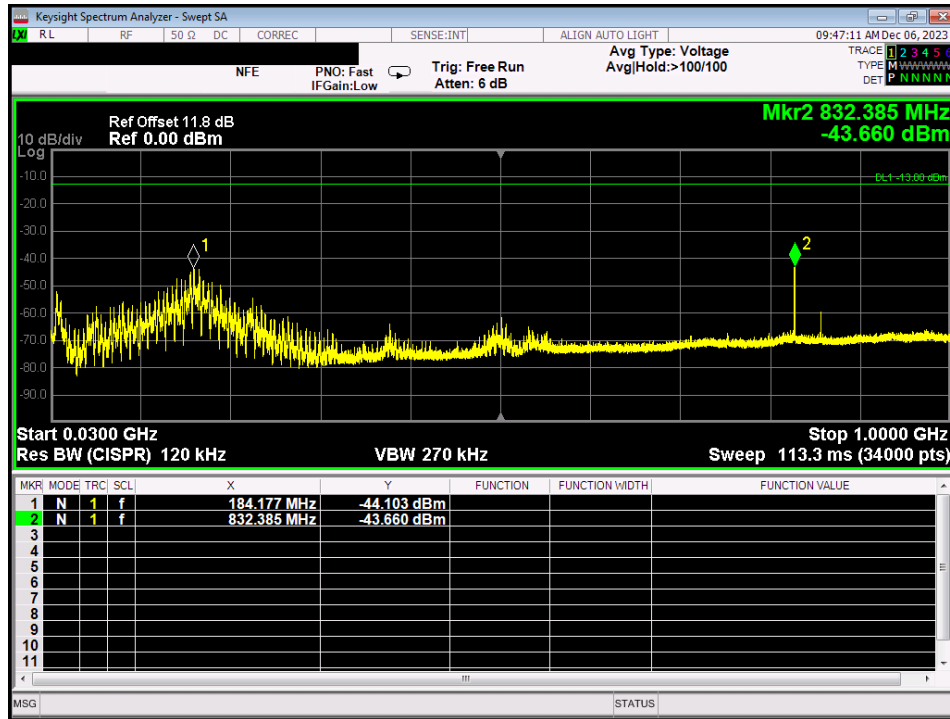

RE_B4_DL_Dedicated mode_30 - 1000 MHz_wall mount

RE_B4_UL_Dedicated mode_18 - 23 GHz_wall mount

RE_B4_UL_Dedicated mode_30 - 1000 MHz_wall mount

RE_B4_UL_Dedicated mode_modem on_1 - 18 GHz

RE_B5_DL_Common mode_1 - 18 GHz

RE_B5_DL_Common mode_30 - 1000 MHz_wall mount

RE_B5_DL_Dedicated mode_1 - 18 GHz

RE_B5_DL_Dedicated mode_30 - 1000 MHz_wall mount

RE_B5_UL_Common mode_30 - 1000 MHz_wall mount

RE_B5_UL_Common mode_modem on_1 - 18 GHz

RE_B5_UL_Dedicated mode_30 - 1000 MHz_wall mount

RE_B5_UL_Dedicated mode_modem on_1 - 18 GHz