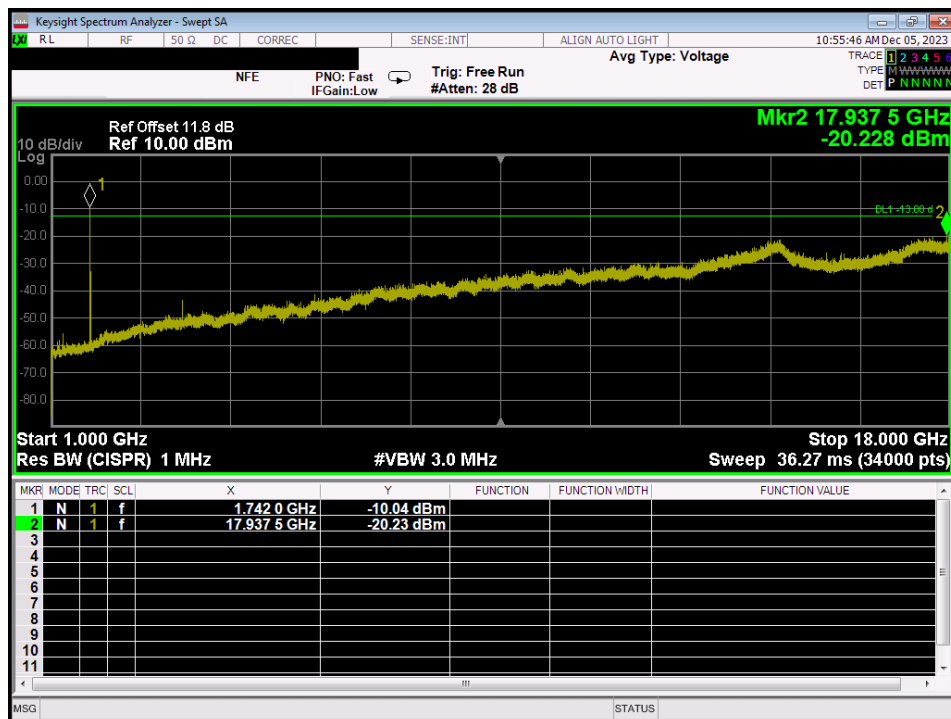

RE_B4_DL_Dedicated mode_30 - 1000 MHz_wall mount

RE_B4_UL_Dedicated mode_18 - 23 GHz_wall mount

RE_B4_UL_Dedicated mode_30 - 1000 MHz_wall mount

RE_B4_UL_Dedicated mode_modem on_1 - 18 GHz

RE_B5_DL_Common mode_1 - 18 GHz

RE_B5_DL_Common mode_30 - 1000 MHz_wall mount

RE_B5_DL_Dedicated mode_1 - 18 GHz

RE_B5_DL_Dedicated mode_30 - 1000 MHz_wall mount

RE_B5_UL_Common mode_30 - 1000 MHz_wall mount

RE_B5_UL_Common mode_modem on_1 - 18 GHz