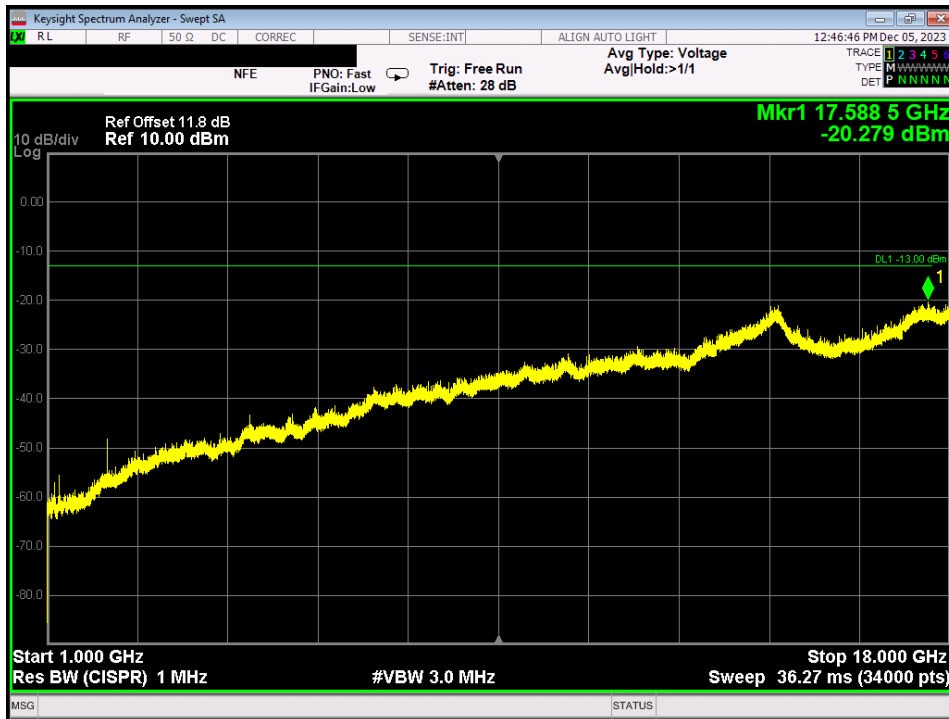

Annex K

Radiated Spurious Emissions (Wall Mount)

RE_B12_DL_Common mode_1 - 18 GHz

RE_B12_DL_Common mode_30 - 1000 MHz_wall mount

RE_B12_DL_Dedicated mode_1 - 18 GHz

RE_B12_DL_Dedicated mode_30 - 1000 MHz_wall mount

RE_B12_UL_Common mode_30 - 1000 MHz_wall mount

RE_B12_UL_Common mode_modem on_1 - 18 GHz

RE_B12_UL_Dedicated mode_30 - 1000 MHz_wall mount

RE_B12_UL_Dedicated mode_modem on_1 - 18 GHz

RE_B13_DL_Common mode_1 - 18 GHz

RE_B13_DL_Common mode_30 - 1000 MHz_wall mount

RE_B13_DL_Dedicated mode_1 - 18 GHz

RE_B13_DL_Dedicated mode_30 - 1000 MHz_wall mount

RE_B13_UL_Common mode_30 - 1000 MHz_wall mount

RE_B13_UL_Common mode_modem on_1 - 18 GHz