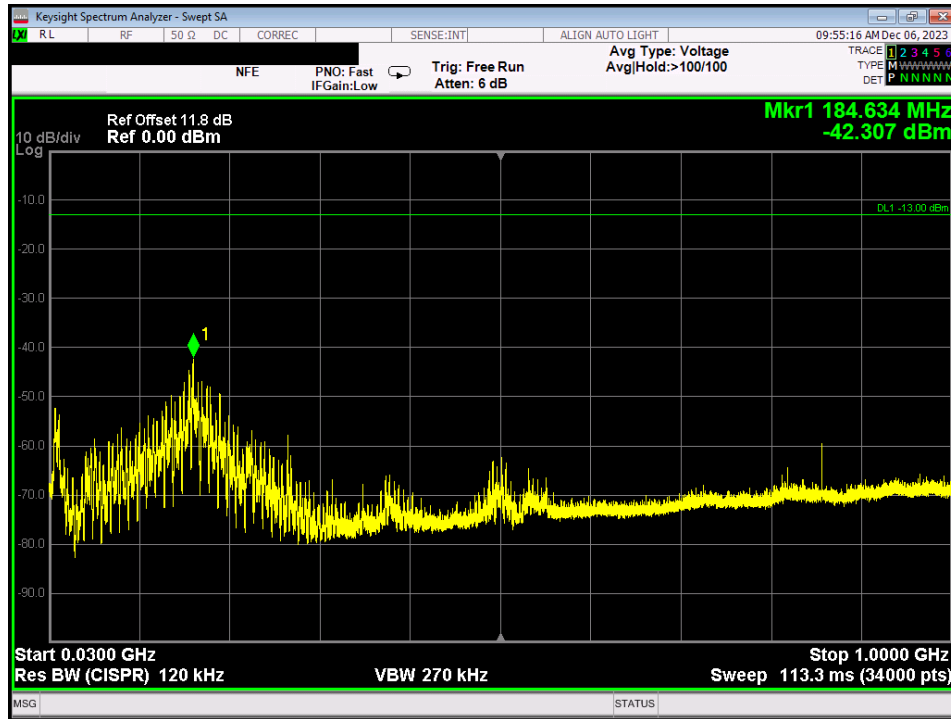

RE_B25_UL_Dedicated mode_18 - 23 GHz_wall mount

RE_B25_UL_Dedicated mode_30 - 1000 MHz_wall mount

RE_B25_UL_Dedicated mode_modem on_1 - 18 GHz

RE_B4_DL_Dedicated mode_1 - 18 GHz

RE_B4_DL_Dedicated mode_18 - 23 GHz_wall mount

RE_B4_DL_Dedicated mode_30 - 1000 MHz_wall mount

RE_B4_UL_Dedicated mode_18 - 23 GHz_wall mount

RE_B4_UL_Dedicated mode_30 - 1000 MHz_wall mount

RE_B4_UL_Dedicated mode_modem on_1 - 18 GHz

RE_B5_DL_Common mode_1 - 18 GHz