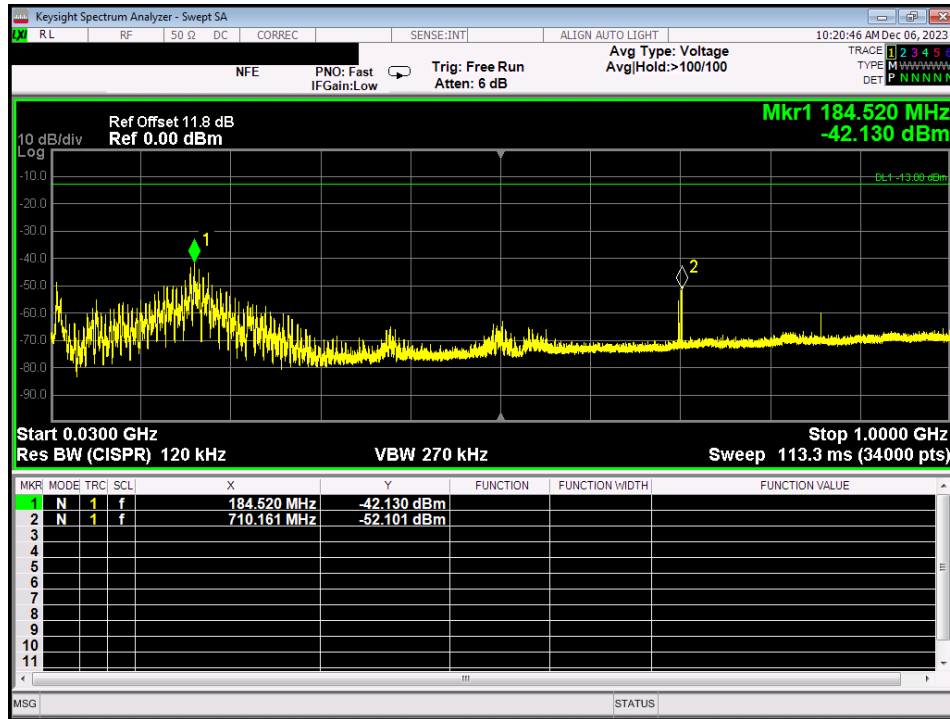

Annex K

Radiated Spurious Emissions (Wall Mount)

RE_B12_DL_Common mode_1 - 18 GHz

RE_B12_DL_Common mode_30 - 1000 MHz_wall mount

RE_B12_DL_Dedicated mode_1 - 18 GHz

RE_B12_DL_Dedicated mode_30 - 1000 MHz_wall mount

RE_B12_UL_Common mode_30 - 1000 MHz_wall mount

RE_B12_UL_Common mode_modem on_1 - 18 GHz

RE_B12_UL_Dedicated mode_30 - 1000 MHz_wall mount

RE_B12_UL_Dedicated mode_modem on_1 - 18 GHz

RE_B13_DL_Common mode_1 - 18 GHz