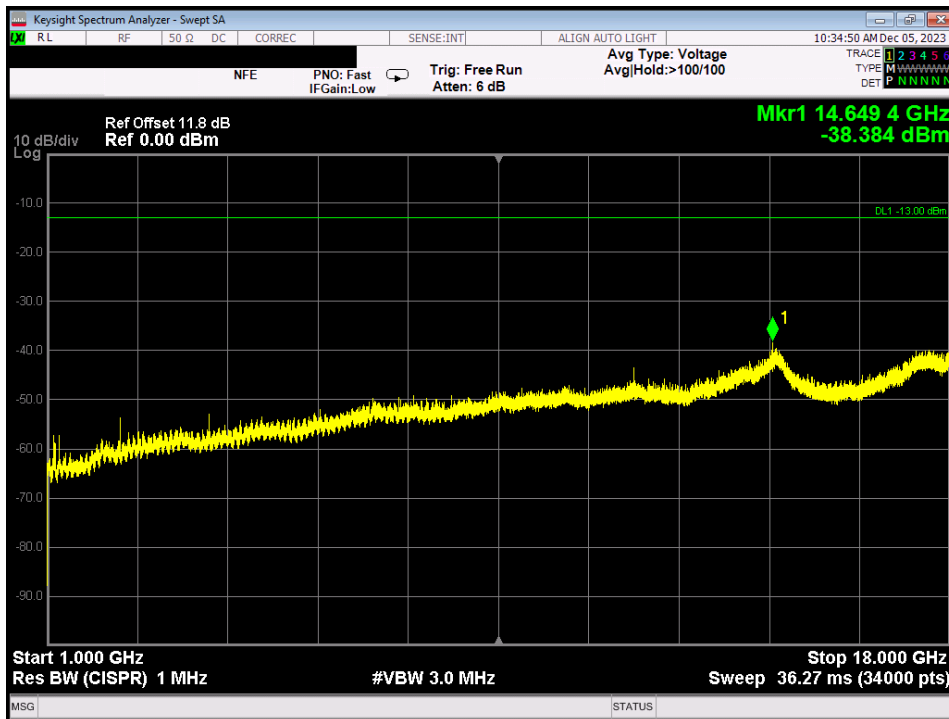

RE_B5_DL_Common mode_30 - 1000 MHz_wall mount

RE_B5_DL_Dedicated mode_1 - 18 GHz

RE_B5_DL_Dedicated mode_30 - 1000 MHz_wall mount

RE_B5_UL_Common mode_30 - 1000 MHz_wall mount

RE_B5_UL_Common mode_modem on_1 - 18 GHz

RE_B5_UL_Dedicated mode_30 - 1000 MHz_wall mount

RE_B5_UL_Dedicated mode_modem on_1 - 18 GHz