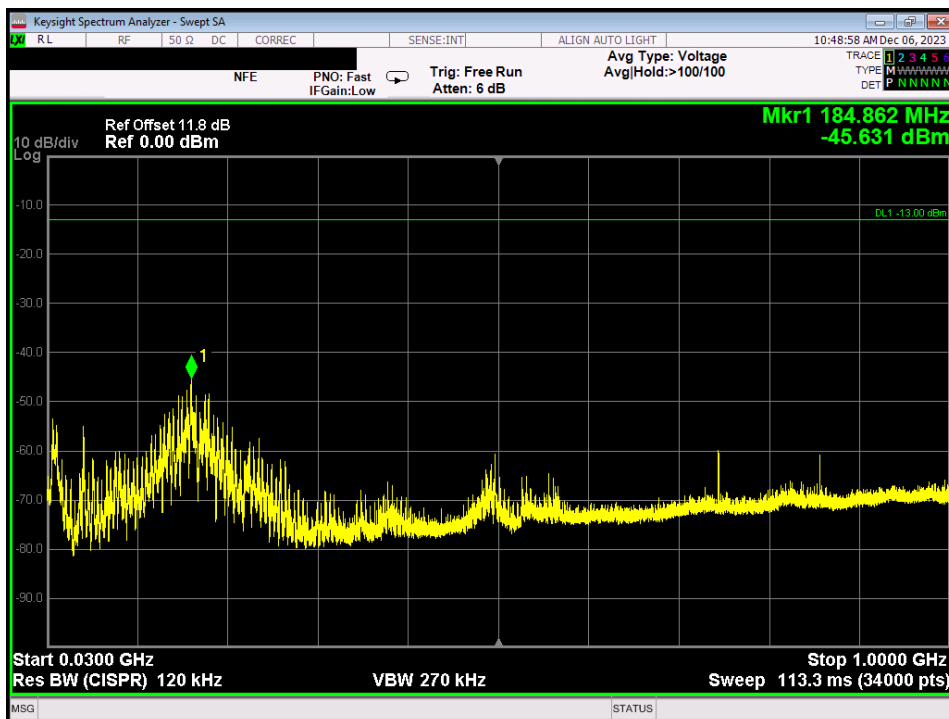

Annex K

Radiated Spurious Emissions (Wall Mount)

RE_B12_DL_Common mode_1 - 18 GHz

RE_B12_DL_Common mode_30 - 1000 MHz_wall mount

RE_B12_DL_Dedicated mode_1 - 18 GHz

RE_B12_DL_Dedicated mode_30 - 1000 MHz_wall mount

RE_B12_UL_Common mode_30 - 1000 MHz_wall mount

RE_B12_UL_Common mode_modem on_1 - 18 GHz

RE_B12_UL_Dedicated mode_30 - 1000 MHz_wall mount

RE_B12_UL_Dedicated mode_modem on_1 - 18 GHz

RE_B13_DL_Common mode_1 - 18 GHz

RE_B13_DL_Common mode_30 - 1000 MHz_wall mount

RE_B13_DL_Dedicated mode_1 - 18 GHz

RE_B13_DL_Dedicated mode_30 - 1000 MHz_wall mount

RE_B13_UL_Common mode_30 - 1000 MHz_wall mount

RE_B13_UL_Common mode_modem on_1 - 18 GHz