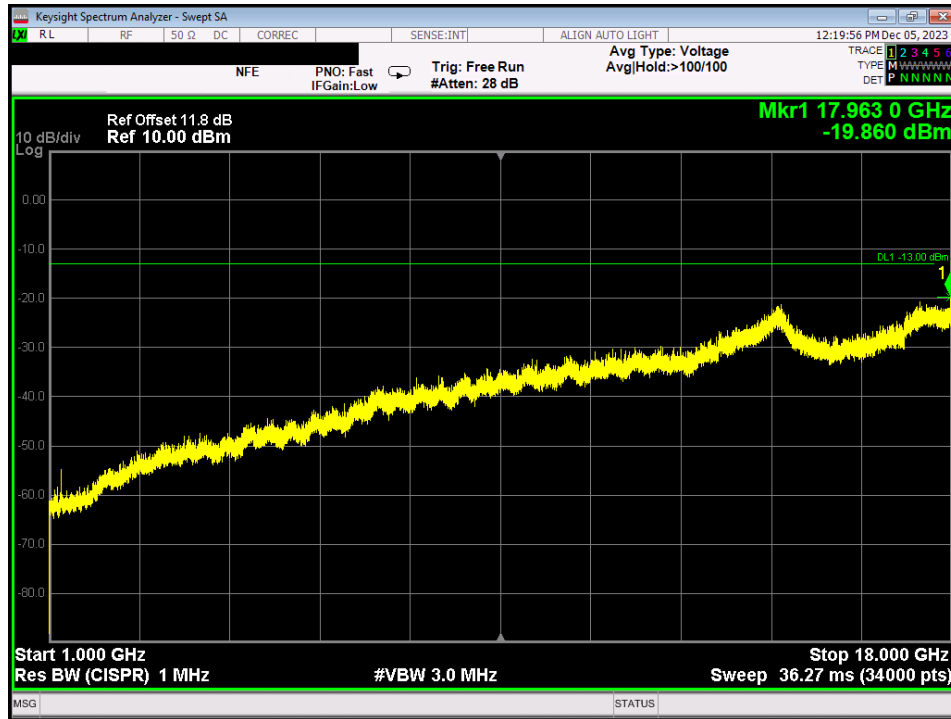

Annex K

Radiated Spurious Emissions (Wall Mount)

RE_B12_DL_Common mode_1 - 18 GHz

RE_B12_DL_Common mode_30 - 1000 MHz_wall mount

RE_B12_DL_Dedicated mode_1 - 18 GHz

RE_B12_DL_Dedicated mode_30 - 1000 MHz_wall mount

RE_B12_UL_Common mode_30 - 1000 MHz_wall mount

RE_B12_UL_Common mode_modem on_1 - 18 GHz

RE_B12_UL_Dedicated mode_30 - 1000 MHz_wall mount

RE_B12_UL_Dedicated mode_modem on_1 - 18 GHz

RE_B13_DL_Common mode_1 - 18 GHz

RE_B13_DL_Common mode_30 - 1000 MHz_wall mount

RE_B13_DL_Dedicated mode_1 - 18 GHz

RE_B13_DL_Dedicated mode_30 - 1000 MHz_wall mount

RE_B13_UL_Common mode_30 - 1000 MHz_wall mount

RE_B13_UL_Common mode_modem on_1 - 18 GHz