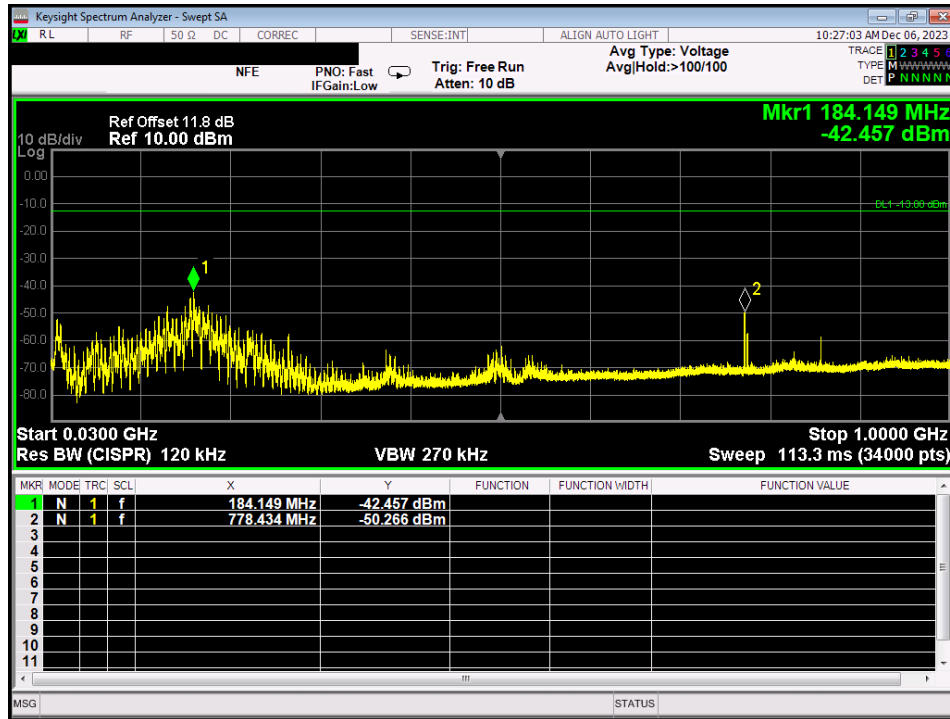

RE_B13_DL_Common mode_30 - 1000 MHz_wall mount

RE_B13_DL_Dedicated mode_1 - 18 GHz

RE_B13_DL_Dedicated mode_30 - 1000 MHz_wall mount

RE_B13_UL_Common mode_30 - 1000 MHz_wall mount

RE_B13_UL_Common mode_modem on_1 - 18 GHz

RE_B13_UL_Dedicated mode_30 - 1000 MHz_wall mount

RE_B13_UL_Dedicated mode_modem on_1 - 18 GHz

RE_B25_DL_Dedicated mode_1 - 18 GHz

RE_B25_DL_Dedicated mode_18 - 23 GHz_wall mount

RE_B25_DL_Dedicated mode_30 - 1000 MHz_wall mount