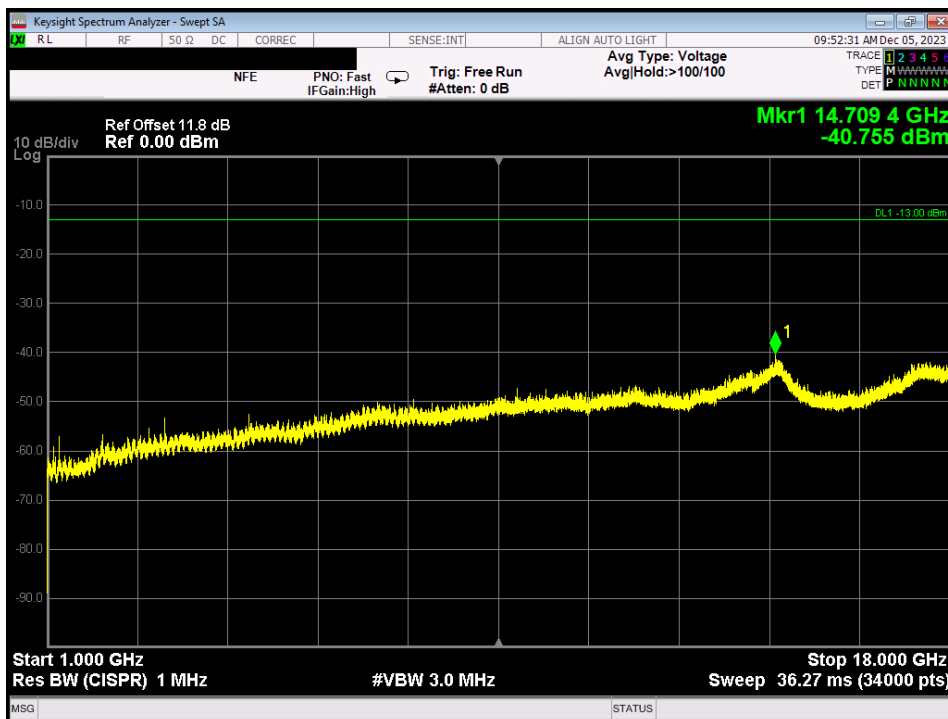

Annex K

Radiated Spurious Emissions (Wall Mount)

RE_B12_DL_Common mode_1 - 18 GHz

RE_B12_DL_Common mode_30 - 1000 MHz_wall mount

RE_B12_DL_Dedicated mode_1 - 18 GHz

RE_B12_DL_Dedicated mode_30 - 1000 MHz_wall mount

RE_B12_UL_Common mode_30 - 1000 MHz_wall mount

RE_B12_UL_Common mode_modem on_1 - 18 GHz

RE_B12_UL_Dedicated mode_30 - 1000 MHz_wall mount

RE_B12_UL_Dedicated mode_modem on_1 - 18 GHz

RE_B13_DL_Common mode_1 - 18 GHz

RE_B13_DL_Common mode_30 - 1000 MHz_wall mount

RE_B13_DL_Dedicated mode_1 - 18 GHz

RE_B13_DL_Dedicated mode_30 - 1000 MHz_wall mount

RE_B13_UL_Common mode_30 - 1000 MHz_wall mount

RE_B13_UL_Common mode_modem on_1 - 18 GHz