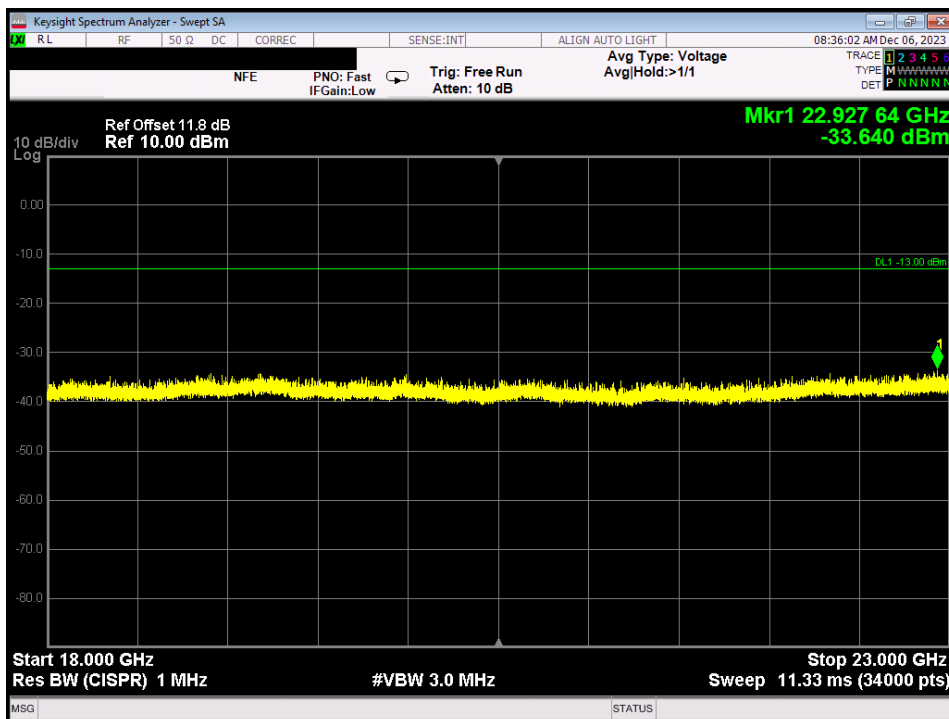

RE_B25_UL_Dedicated mode_18 - 23 GHz_wall mount

RE_B25_UL_Dedicated mode_30 - 1000 MHz_wall mount

RE_B25_UL_Dedicated mode_modem on_1 - 18 GHz

RE_B4_DL_Dedicated mode_1 - 18 GHz

RE_B4_DL_Dedicated mode_18 - 23 GHz_wall mount

RE_B4_DL_Dedicated mode_30 - 1000 MHz_wall mount

RE_B4_UL_Dedicated mode_18 - 23 GHz_wall mount

RE_B4_UL_Dedicated mode_30 - 1000 MHz_wall mount

RE_B4_UL_Dedicated mode_modem on_1 - 18 GHz

RE_B5_DL_Common mode_1 - 18 GHz