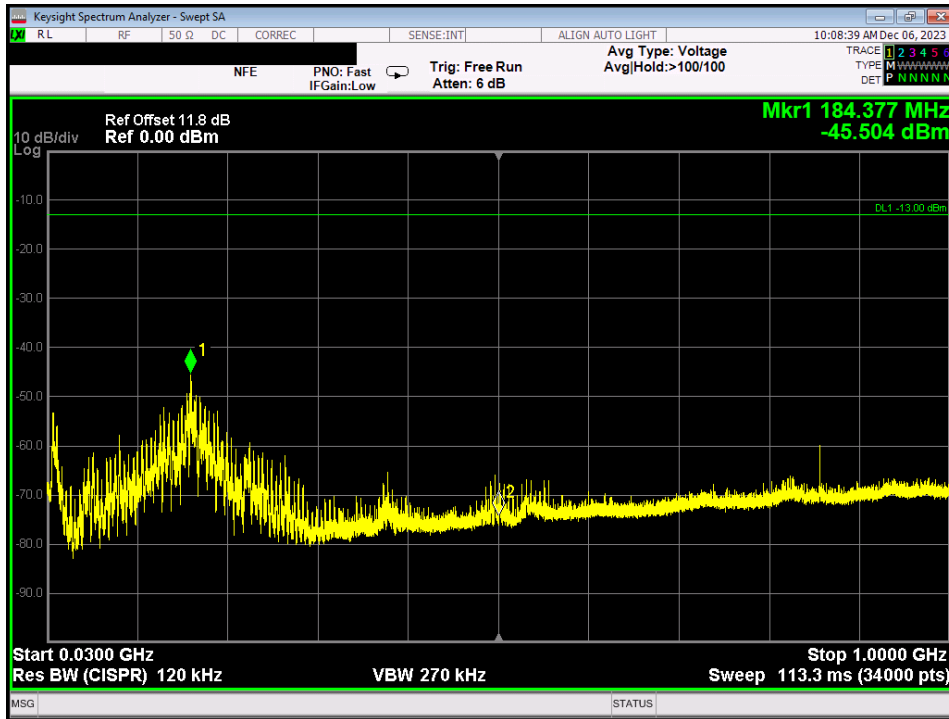

RE_B13_UL_Dedicated mode_30 - 1000 MHz_wall mount

RE_B13_UL_Dedicated mode_modem on_1 - 18 GHz

RE_B25_DL_Dedicated mode_1 - 18 GHz

RE_B25_DL_Dedicated mode_18 - 23 GHz_wall mount

RE_B25_DL_Dedicated mode_30 - 1000 MHz_wall mount

RE_B25_UL_Dedicated mode_18 - 23 GHz_wall mount

RE_B25_UL_Dedicated mode_30 - 1000 MHz_wall mount

RE_B25_UL_Dedicated mode_modem on_1 - 18 GHz

RE_B4_DL_Dedicated mode_1 - 18 GHz

RE_B4_DL_Dedicated mode_18 - 23 GHz_wall mount