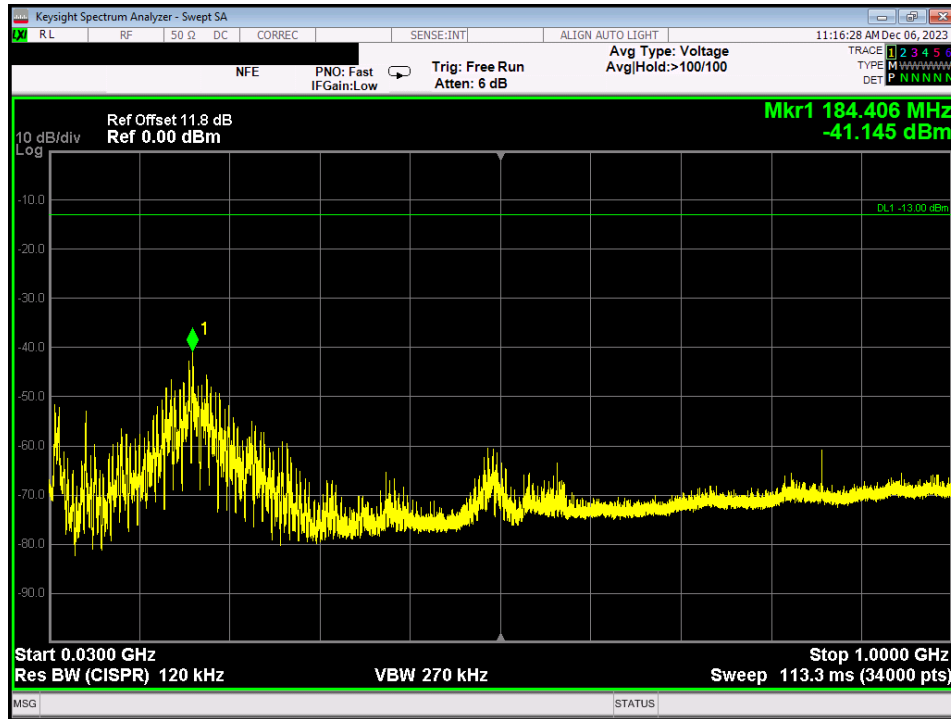

RE_B13_UL_Dedicated mode_30 - 1000 MHz_wall mount

RE_B13_UL_Dedicated mode_modem on_1 - 18 GHz

RE_B25_DL_Dedicated mode_1 - 18 GHz

RE_B25_DL_Dedicated mode_18 - 23 GHz_wall mount

RE_B25_DL_Dedicated mode_30 - 1000 MHz_wall mount

RE_B25_UL_Dedicated mode_18 - 23 GHz_wall mount

RE_B25_UL_Dedicated mode_30 - 1000 MHz_wall mount

RE_B25_UL_Dedicated mode_modem on_1 - 18 GHz

RE_B4_DL_Dedicated mode_1 - 18 GHz

RE_B4_DL_Dedicated mode_18 - 23 GHz_wall mount