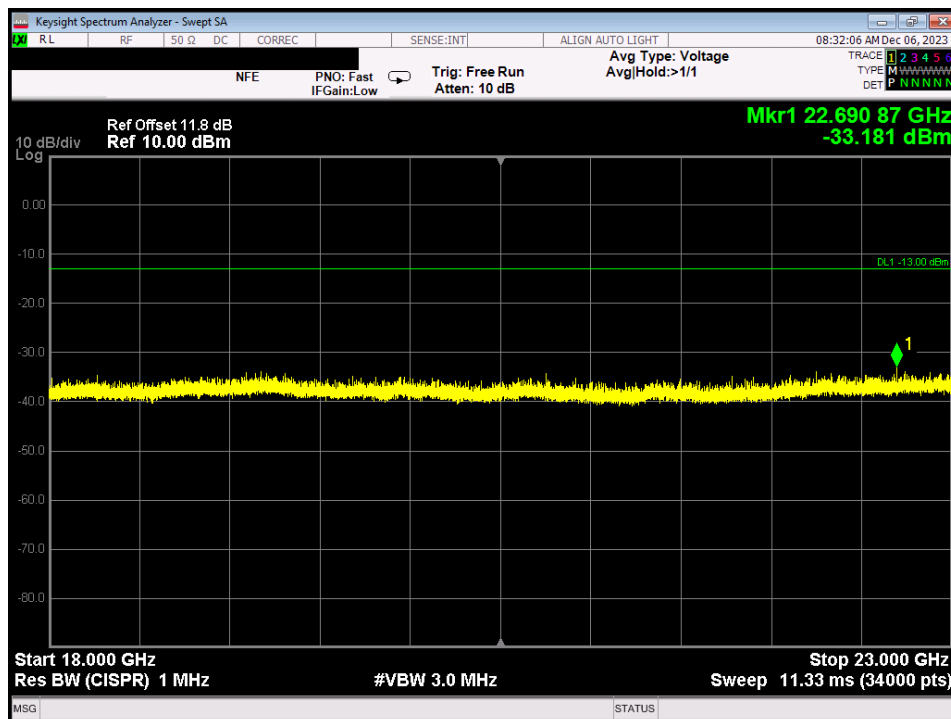

RE_B13_UL_Dedicated mode_30 - 1000 MHz_wall mount

RE_B13_UL_Dedicated mode_modem on_1 - 18 GHz

RE_B25_DL_Dedicated mode_1 - 18 GHz

RE_B25_DL_Dedicated mode_18 - 23 GHz_wall mount

RE_B25_DL_Dedicated mode_30 - 1000 MHz_wall mount

RE_B25_UL_Dedicated mode_18 - 23 GHz_wall mount

RE_B25_UL_Dedicated mode_30 - 1000 MHz_wall mount

RE_B25_UL_Dedicated mode_modem on_1 - 18 GHz

RE_B4_DL_Dedicated mode_1 - 18 GHz

RE_B4_DL_Dedicated mode_18 - 23 GHz_wall mount