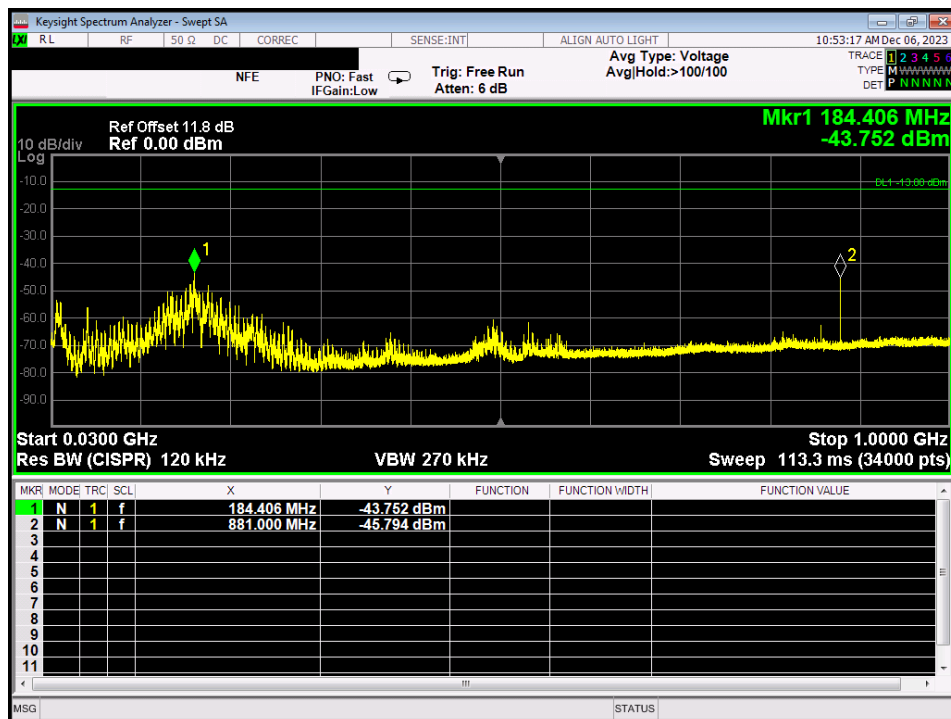

RE_B4_DL_Dedicated mode_30 - 1000 MHz_wall mount

RE_B4_UL_Dedicated mode_18 - 23 GHz_wall mount

RE_B4_UL_Dedicated mode_30 - 1000 MHz_wall mount

RE_B4_UL_Dedicated mode_modem on_1 - 18 GHz

RE_B5_DL_Common mode_1 - 18 GHz

RE_B5_DL_Common mode_30 - 1000 MHz_wall mount

RE_B5_DL_Dedicated mode_1 - 18 GHz

RE_B5_DL_Dedicated mode_30 - 1000 MHz_wall mount

RE_B5_UL_Common mode_30 - 1000 MHz_wall mount

RE_B5_UL_Common mode_modem on_1 - 18 GHz