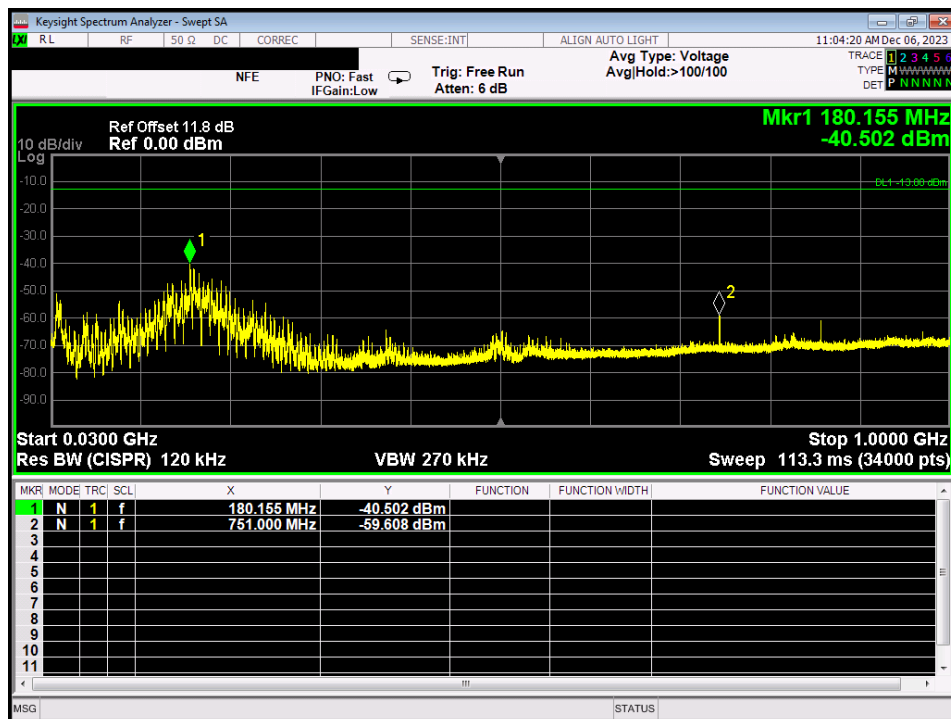

Annex K

Radiated Spurious Emissions (Wall Mount)

RE_B12_DL_Common mode_1 - 18 GHz

RE_B12_DL_Common mode_30 - 1000 MHz_wall mount

RE_B12_DL_Dedicated mode_1 - 18 GHz

RE_B12_DL_Dedicated mode_30 - 1000 MHz_wall mount

RE_B12_UL_Common mode_30 - 1000 MHz_wall mount

RE_B12_UL_Common mode_modem on_1 - 18 GHz

RE_B12_UL_Dedicated mode_30 - 1000 MHz_wall mount

RE_B12_UL_Dedicated mode_modem on_1 - 18 GHz

RE_B13_DL_Common mode_1 - 18 GHz

RE_B13_DL_Common mode_30 - 1000 MHz_wall mount

RE_B13_DL_Dedicated mode_1 - 18 GHz

RE_B13_DL_Dedicated mode_30 - 1000 MHz_wall mount

RE_B13_UL_Common mode_30 - 1000 MHz_wall mount

RE_B13_UL_Common mode_modem on_1 - 18 GHz