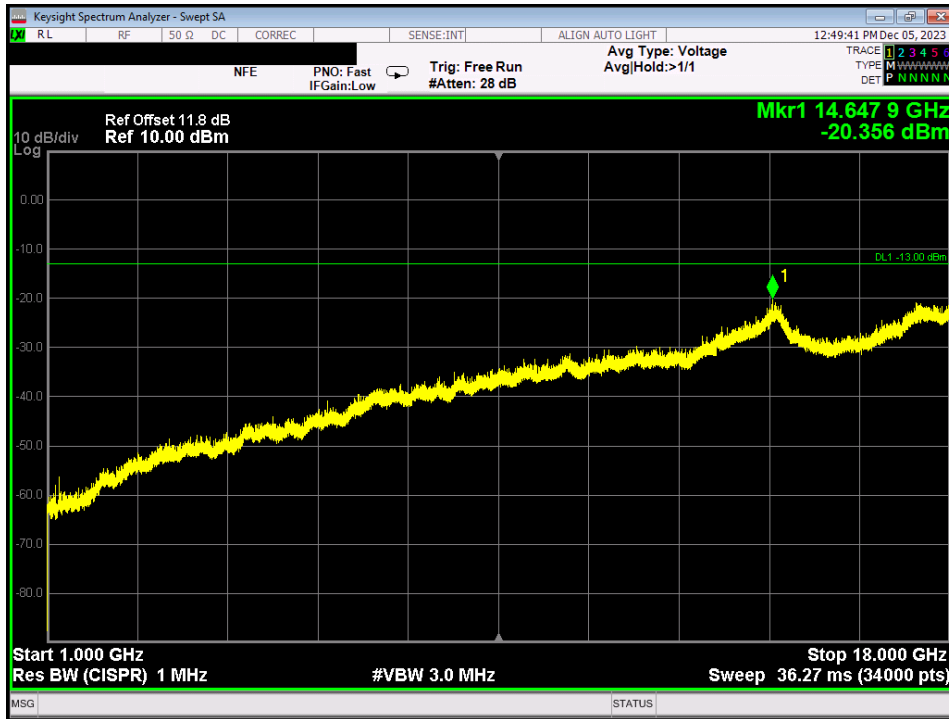

Annex K

Radiated Spurious Emissions (Wall Mount)

RE_B12_DL_Common mode_1 - 18 GHz

RE_B12_DL_Common mode_30 - 1000 MHz_wall mount

RE_B12_DL_Dedicated mode_1 - 18 GHz

RE_B12_DL_Dedicated mode_30 - 1000 MHz_wall mount

RE_B12_UL_Common mode_30 - 1000 MHz_wall mount

RE_B12_UL_Common mode_modem on_1 - 18 GHz

RE_B12_UL_Dedicated mode_30 - 1000 MHz_wall mount

RE_B12_UL_Dedicated mode_modem on_1 - 18 GHz

RE_B13_DL_Common mode_1 - 18 GHz

RE_B13_DL_Common mode_30 - 1000 MHz_wall mount

RE_B13_DL_Dedicated mode_1 - 18 GHz

RE_B13_DL_Dedicated mode_30 - 1000 MHz_wall mount

RE_B13_UL_Common mode_30 - 1000 MHz_wall mount

RE_B13_UL_Common mode_modem on_1 - 18 GHz