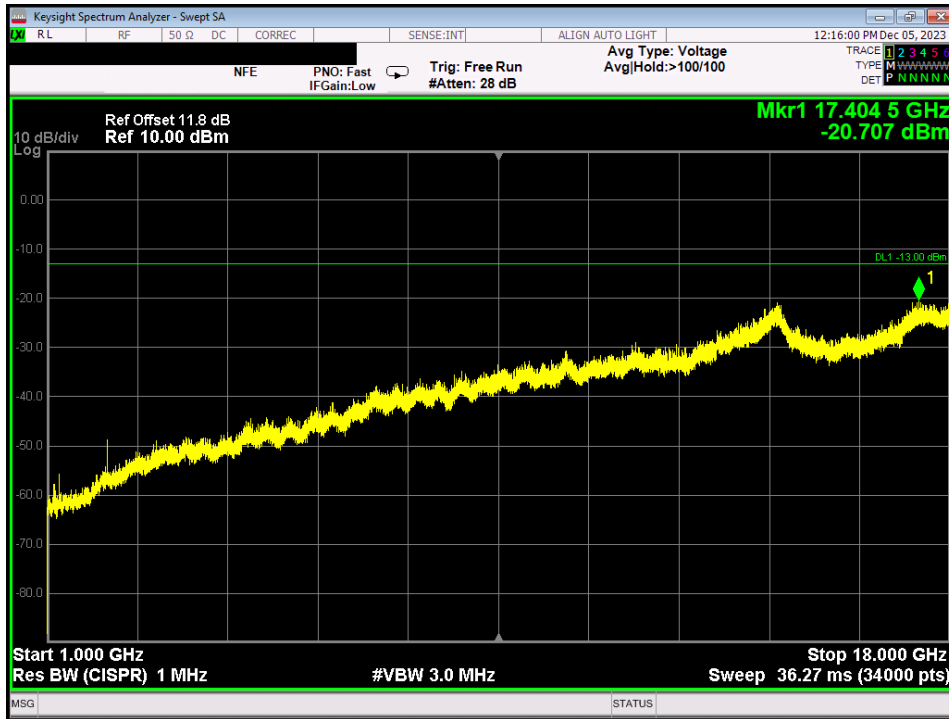

Annex K

Radiated Spurious Emissions (Wall Mount)

RE_B12_DL_Common mode_1 - 18 GHz

RE_B12_DL_Common mode_30 - 1000 MHz_wall mount

RE_B12_DL_Dedicated mode_1 - 18 GHz

RE_B12_DL_Dedicated mode_30 - 1000 MHz_wall mount

RE_B12_UL_Common mode_30 - 1000 MHz_wall mount

RE_B12_UL_Common mode_modem on_1 - 18 GHz

RE_B12_UL_Dedicated mode_30 - 1000 MHz_wall mount

RE_B12_UL_Dedicated mode_modem on_1 - 18 GHz

RE_B13_DL_Common mode_1 - 18 GHz