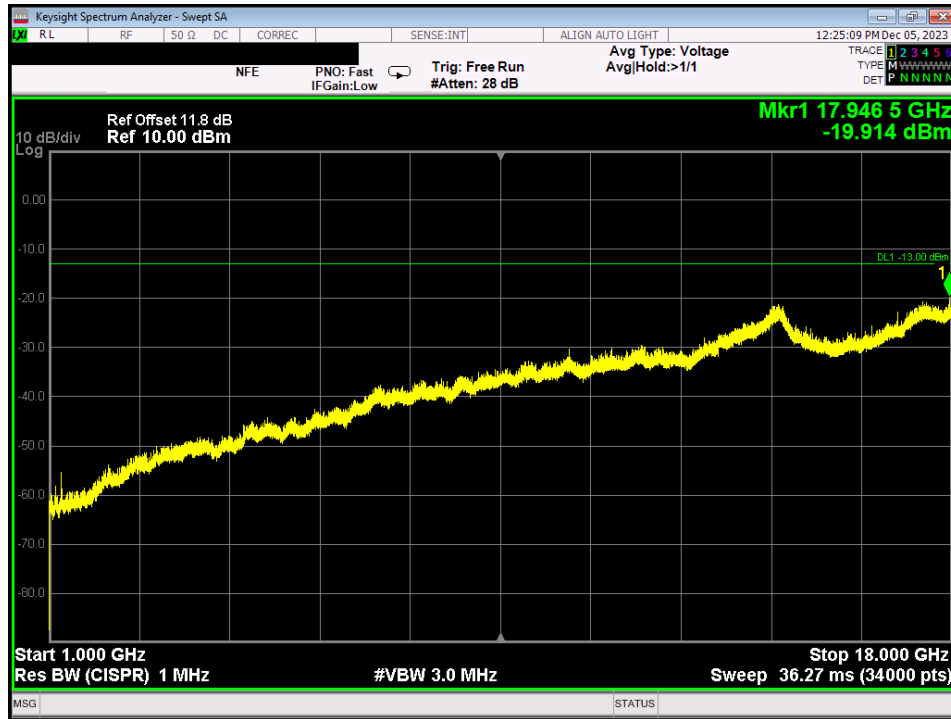

RE_B4_DL_Dedicated mode_30 - 1000 MHz_wall mount

RE_B4_UL_Dedicated mode_18 - 23 GHz_wall mount

RE_B4_UL_Dedicated mode_30 - 1000 MHz_wall mount

RE_B4_UL_Dedicated mode_modem on_1 - 18 GHz

RE_B5_DL_Common mode_1 - 18 GHz

RE_B5_DL_Common mode_30 - 1000 MHz_wall mount

RE_B5_DL_Dedicated mode_1 - 18 GHz

RE_B5_DL_Dedicated mode_30 - 1000 MHz_wall mount

RE_B5_UL_Common mode_30 - 1000 MHz_wall mount

RE_B5_UL_Common mode_modem on_1 - 18 GHz