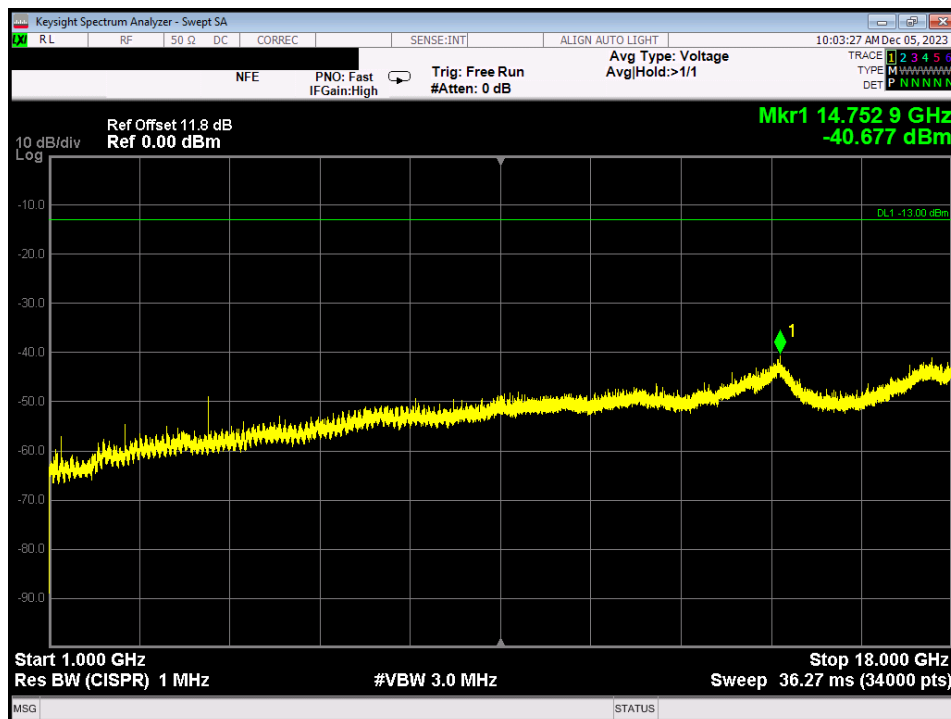

RE_B13_DL_Common mode_30 - 1000 MHz_wall mount

RE_B13_DL_Dedicated mode_1 - 18 GHz

RE_B13_DL_Dedicated mode_30 - 1000 MHz_wall mount

RE_B13_UL_Common mode_30 - 1000 MHz_wall mount

RE_B13_UL_Common mode_modem on_1 - 18 GHz

RE_B13_UL_Dedicated mode_30 - 1000 MHz_wall mount

RE_B13_UL_Dedicated mode_modem on_1 - 18 GHz

RE_B25_DL_Dedicated mode_1 - 18 GHz

RE_B25_DL_Dedicated mode_18 - 23 GHz_wall mount

RE_B25_DL_Dedicated mode_30 - 1000 MHz_wall mount