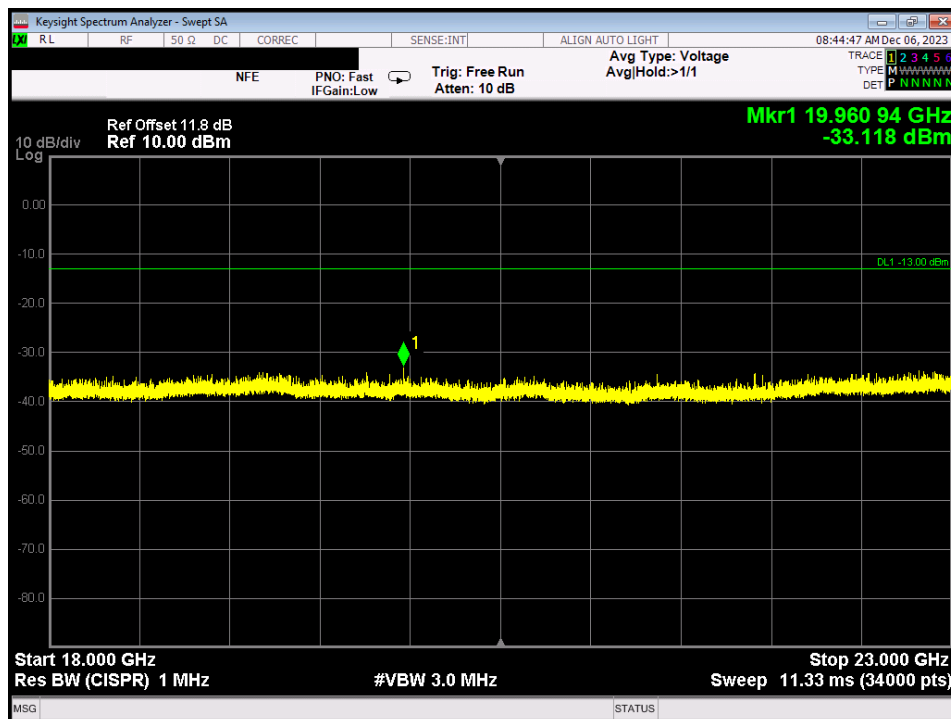

RE_B25_UL_Dedicated mode_18 - 23 GHz_wall mount

RE_B25_UL_Dedicated mode_30 - 1000 MHz_wall mount

RE_B25_UL_Dedicated mode_modem on_1 - 18 GHz

RE_B4_DL_Dedicated mode_1 - 18 GHz

RE_B4_DL_Dedicated mode_18 - 23 GHz_wall mount

RE_B4_DL_Dedicated mode_30 - 1000 MHz_wall mount

RE_B4_UL_Dedicated mode_18 - 23 GHz_wall mount

RE_B4_UL_Dedicated mode_30 - 1000 MHz_wall mount

RE_B4_UL_Dedicated mode_modem on_1 - 18 GHz

RE_B5_DL_Common mode_1 - 18 GHz