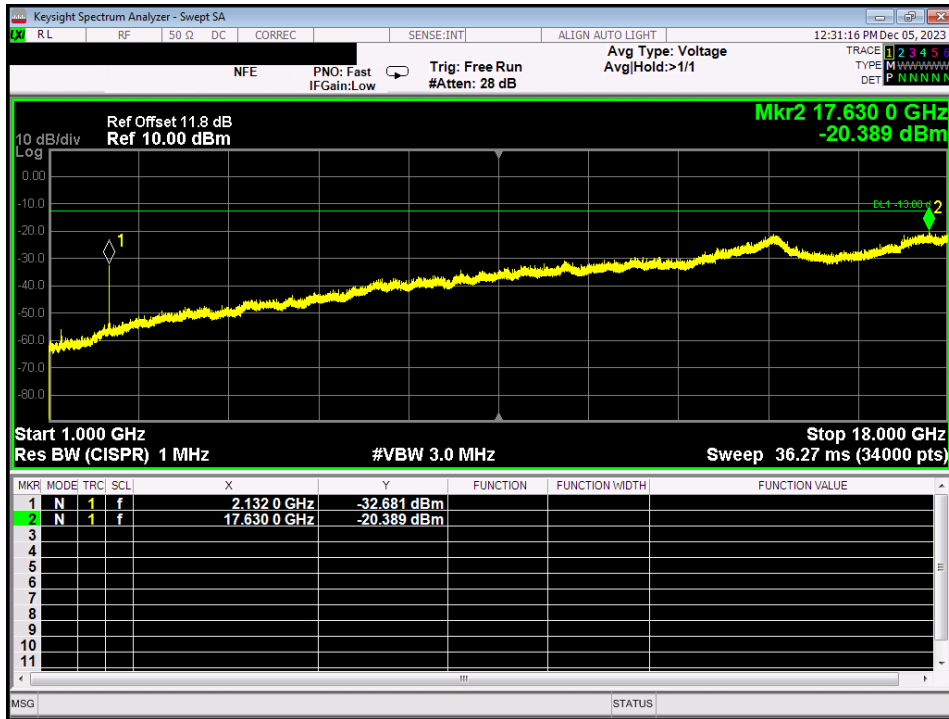

RE_B25_UL_Dedicated mode_18 - 23 GHz_wall mount

RE_B25_UL_Dedicated mode_30 - 1000 MHz_wall mount

RE_B25_UL_Dedicated mode_modem on_1 - 18 GHz

RE_B4_DL_Dedicated mode_1 - 18 GHz

RE_B4_DL_Dedicated mode_18 - 23 GHz_wall mount

RE_B4_DL_Dedicated mode_30 - 1000 MHz_wall mount

RE_B4_UL_Dedicated mode_18 - 23 GHz_wall mount

RE_B4_UL_Dedicated mode_30 - 1000 MHz_wall mount

RE_B4_UL_Dedicated mode_modem on_1 - 18 GHz

RE_B5_DL_Common mode_1 - 18 GHz