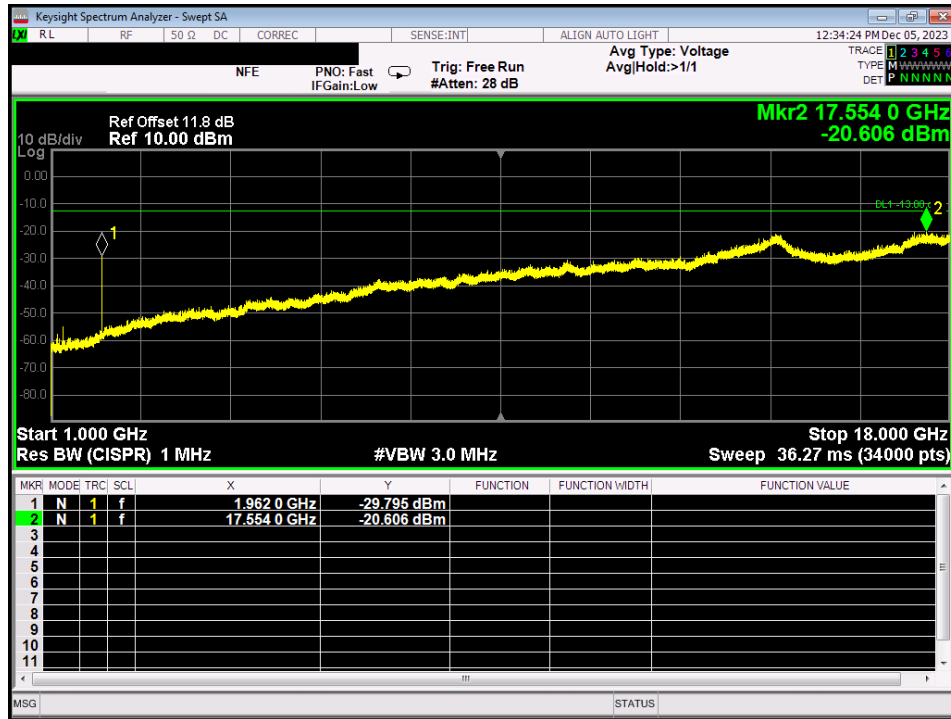

RE_B13_DL_Common mode_30 - 1000 MHz_wall mount

RE_B13_DL_Dedicated mode_1 - 18 GHz

RE_B13_DL_Dedicated mode_30 - 1000 MHz_wall mount

RE_B13_UL_Common mode_30 - 1000 MHz_wall mount

RE_B13_UL_Common mode_modem on_1 - 18 GHz

RE_B13_UL_Dedicated mode_30 - 1000 MHz_wall mount

RE_B13_UL_Dedicated mode_modem on_1 - 18 GHz

RE_B25_DL_Dedicated mode_1 - 18 GHz

RE_B25_DL_Dedicated mode_18 - 23 GHz_wall mount

RE_B25_DL_Dedicated mode_30 - 1000 MHz_wall mount