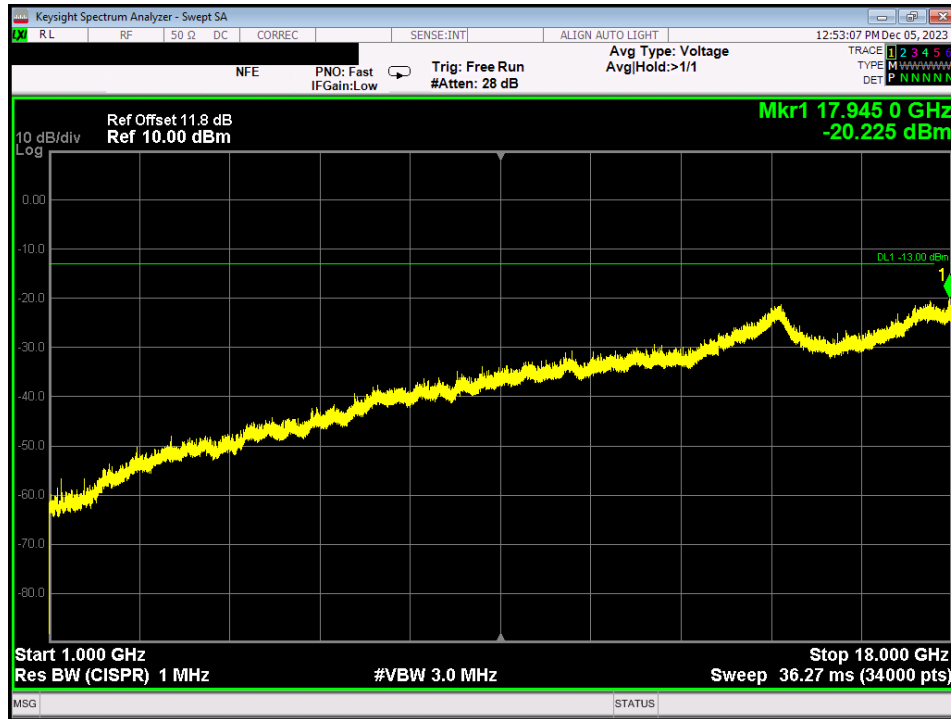

RE_B4_DL_Dedicated mode_30 - 1000 MHz_wall mount

RE_B4_UL_Dedicated mode_18 - 23 GHz_wall mount

RE_B4_UL_Dedicated mode_30 - 1000 MHz_wall mount

RE_B4_UL_Dedicated mode_modem on_1 - 18 GHz

RE_B5_DL_Common mode_1 - 18 GHz

RE_B5_DL_Common mode_30 - 1000 MHz_wall mount

RE_B5_DL_Dedicated mode_1 - 18 GHz

RE_B5_DL_Dedicated mode_30 - 1000 MHz_wall mount

RE_B5_UL_Common mode_30 - 1000 MHz_wall mount

RE_B5_UL_Common mode_modem on_1 - 18 GHz