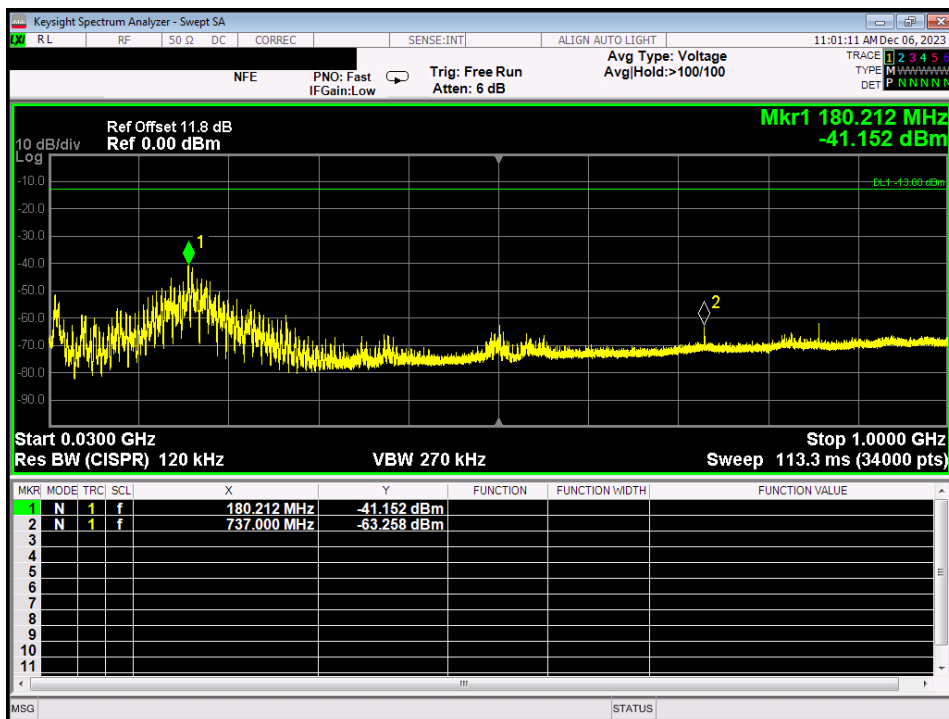

Annex K

Radiated Spurious Emissions (Wall Mount)

RE_B12_DL_Common mode_1 - 18 GHz

RE_B12_DL_Common mode_30 - 1000 MHz_wall mount

RE_B12_DL_Dedicated mode_1 - 18 GHz

RE_B12_DL_Dedicated mode_30 - 1000 MHz_wall mount

RE_B12_UL_Common mode_30 - 1000 MHz_wall mount

RE_B12_UL_Common mode_modem on_1 - 18 GHz

RE_B12_UL_Dedicated mode_30 - 1000 MHz_wall mount

RE_B12_UL_Dedicated mode_modem on_1 - 18 GHz

RE_B13_DL_Common mode_1 - 18 GHz