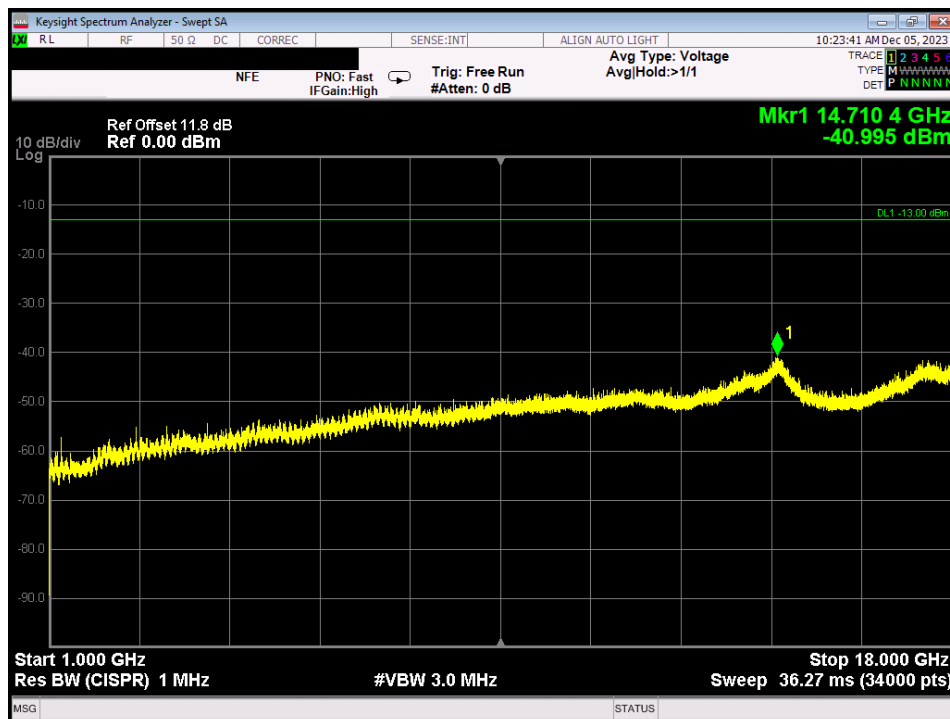

RE_B13_DL_Common mode_30 - 1000 MHz_wall mount

RE_B13_DL_Dedicated mode_1 - 18 GHz

RE_B13_DL_Dedicated mode_30 - 1000 MHz_wall mount

RE_B13_UL_Common mode_30 - 1000 MHz_wall mount

RE_B13_UL_Common mode_modem on_1 - 18 GHz

RE_B13_UL_Dedicated mode_30 - 1000 MHz_wall mount

RE_B13_UL_Dedicated mode_modem on_1 - 18 GHz

RE_B25_DL_Dedicated mode_1 - 18 GHz

RE_B25_DL_Dedicated mode_18 - 23 GHz_wall mount

RE_B25_DL_Dedicated mode_30 - 1000 MHz_wall mount