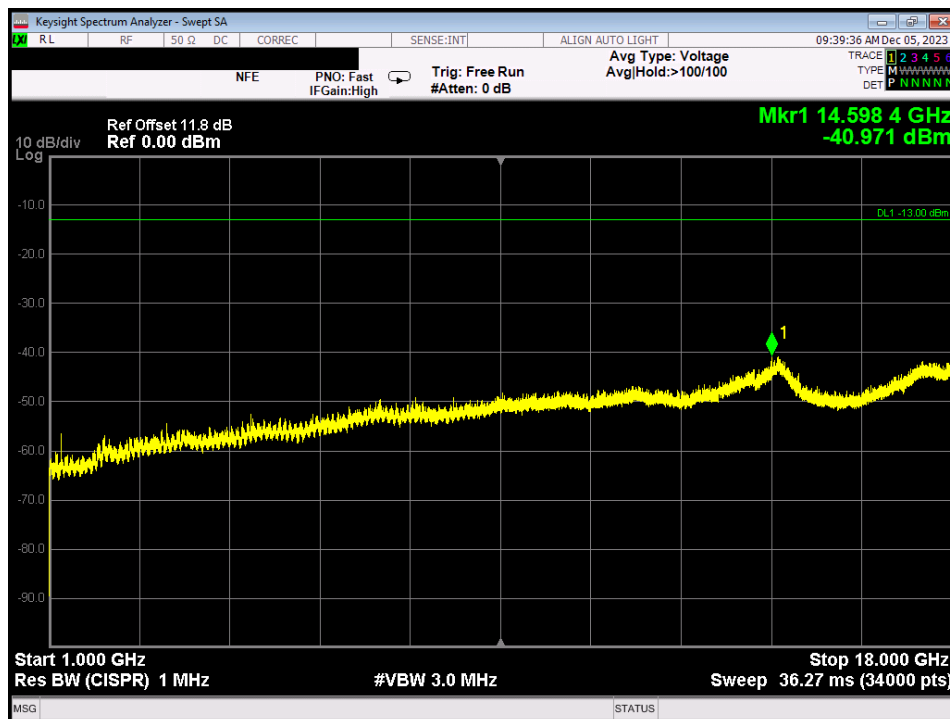

Annex K

Radiated Spurious Emissions (Wall Mount)

RE_B12_DL_Common mode_1 - 18 GHz

RE_B12_DL_Common mode_30 - 1000 MHz_wall mount

RE_B12_DL_Dedicated mode_1 - 18 GHz

RE_B12_DL_Dedicated mode_30 - 1000 MHz_wall mount

RE_B12_UL_Common mode_30 - 1000 MHz_wall mount

RE_B12_UL_Common mode_modem on_1 - 18 GHz

RE_B12_UL_Dedicated mode_30 - 1000 MHz_wall mount

RE_B12_UL_Dedicated mode_modem on_1 - 18 GHz

RE_B13_DL_Common mode_1 - 18 GHz

RE_B13_DL_Common mode_30 - 1000 MHz_wall mount

RE_B13_DL_Dedicated mode_1 - 18 GHz

RE_B13_DL_Dedicated mode_30 - 1000 MHz_wall mount

RE_B13_UL_Common mode_30 - 1000 MHz_wall mount

RE_B13_UL_Common mode_modem on_1 - 18 GHz