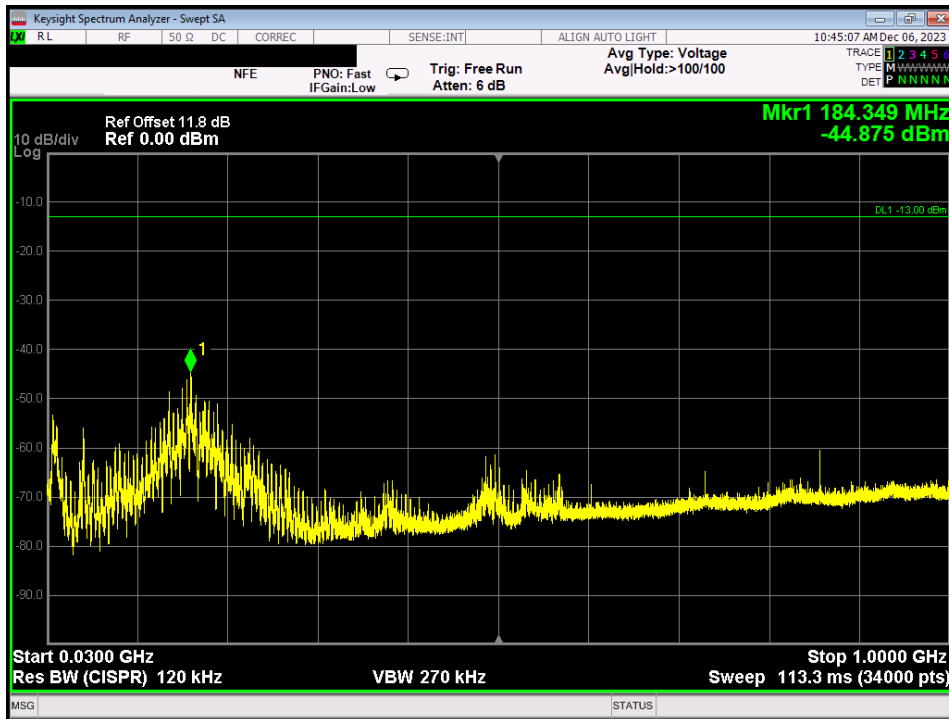

Annex K

Radiated Spurious Emissions (Wall Mount)

RE_B12_DL_Common mode_1 - 18 GHz

RE_B12_DL_Common mode_30 - 1000 MHz_wall mount

RE_B12_DL_Dedicated mode_1 - 18 GHz

RE_B12_DL_Dedicated mode_30 - 1000 MHz_wall mount

RE_B12_UL_Common mode_30 - 1000 MHz_wall mount

RE_B12_UL_Common mode_modem on_1 - 18 GHz

RE_B12_UL_Dedicated mode_30 - 1000 MHz_wall mount

RE_B12_UL_Dedicated mode_modem on_1 - 18 GHz

RE_B13_DL_Common mode_1 - 18 GHz