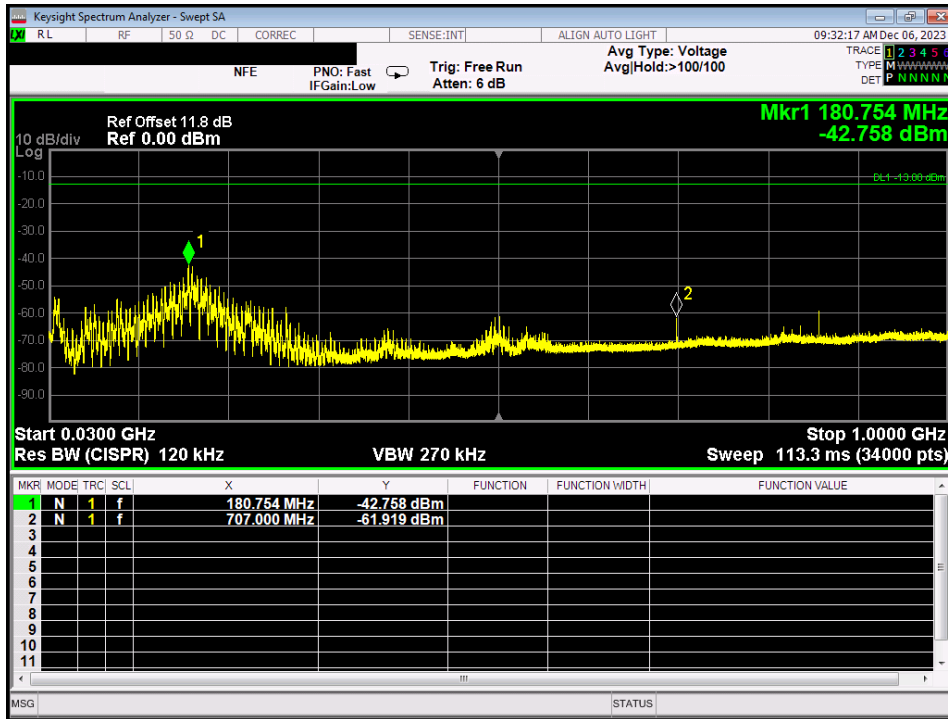

Annex K

Radiated Spurious Emissions (Wall Mount)

RE_B12_DL_Common mode_1 - 18 GHz

RE_B12_DL_Common mode_30 - 1000 MHz_wall mount

RE_B12_DL_Dedicated mode_1 - 18 GHz

RE_B12_DL_Dedicated mode_30 - 1000 MHz_wall mount

RE_B12_UL_Common mode_30 - 1000 MHz_wall mount

RE_B12_UL_Common mode_modem on_1 - 18 GHz

RE_B12_UL_Dedicated mode_30 - 1000 MHz_wall mount

RE_B12_UL_Dedicated mode_modem on_1 - 18 GHz

RE_B13_DL_Common mode_1 - 18 GHz