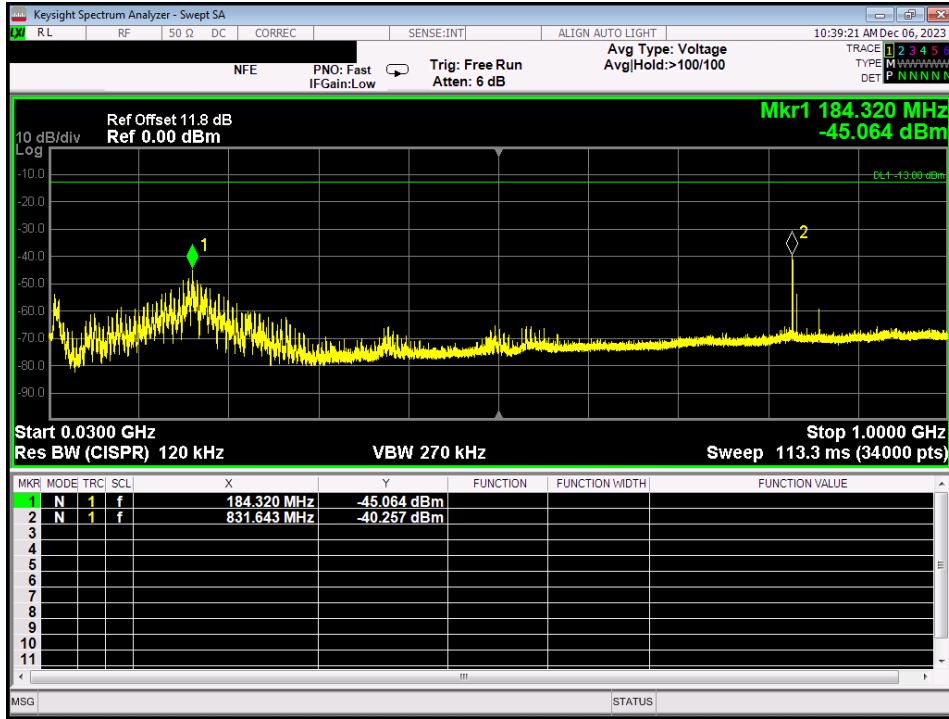

RE_B4_DL_Dedicated mode_30 - 1000 MHz_wall mount

RE_B4_UL_Dedicated mode_18 - 23 GHz_wall mount

RE_B4_UL_Dedicated mode_30 - 1000 MHz_wall mount

RE_B4_UL_Dedicated mode_modem on_1 - 18 GHz

RE_B5_DL_Common mode_1 - 18 GHz

RE_B5_DL_Common mode_30 - 1000 MHz_wall mount

RE_B5_DL_Dedicated mode_1 - 18 GHz

RE_B5_DL_Dedicated mode_30 - 1000 MHz_wall mount

RE_B5_UL_Common mode_30 - 1000 MHz_wall mount

RE_B5_UL_Common mode_modem on_1 - 18 GHz

RE_B5_UL_Dedicated mode_30 - 1000 MHz_wall mount

RE_B5_UL_Dedicated mode_modem on_1 - 18 GHz