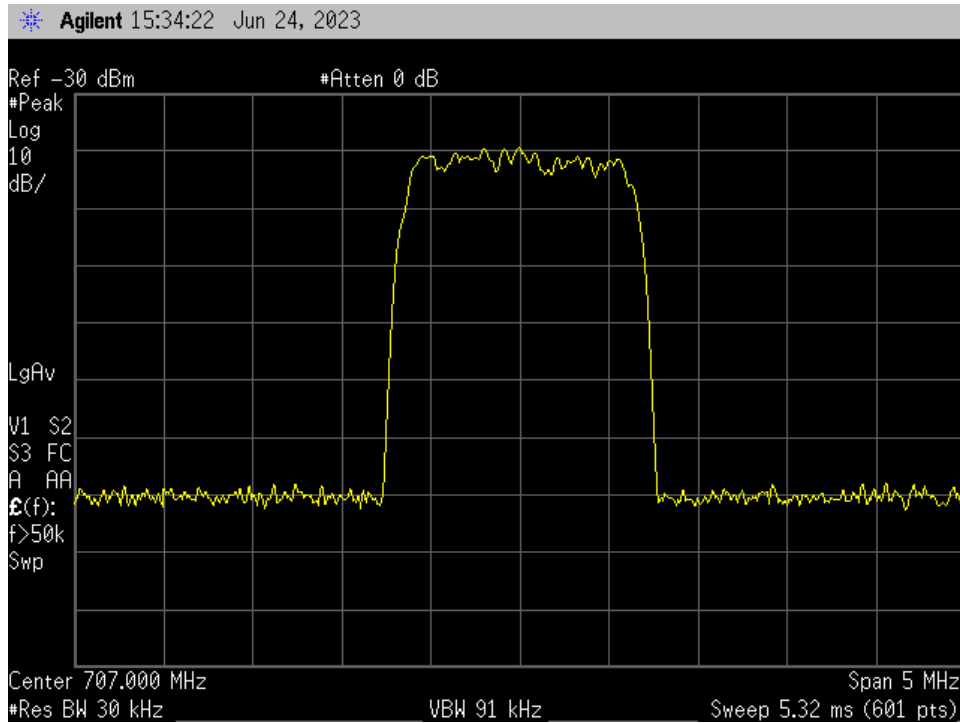

OCC BW_UL Input_CDMA_B12_707 MHz