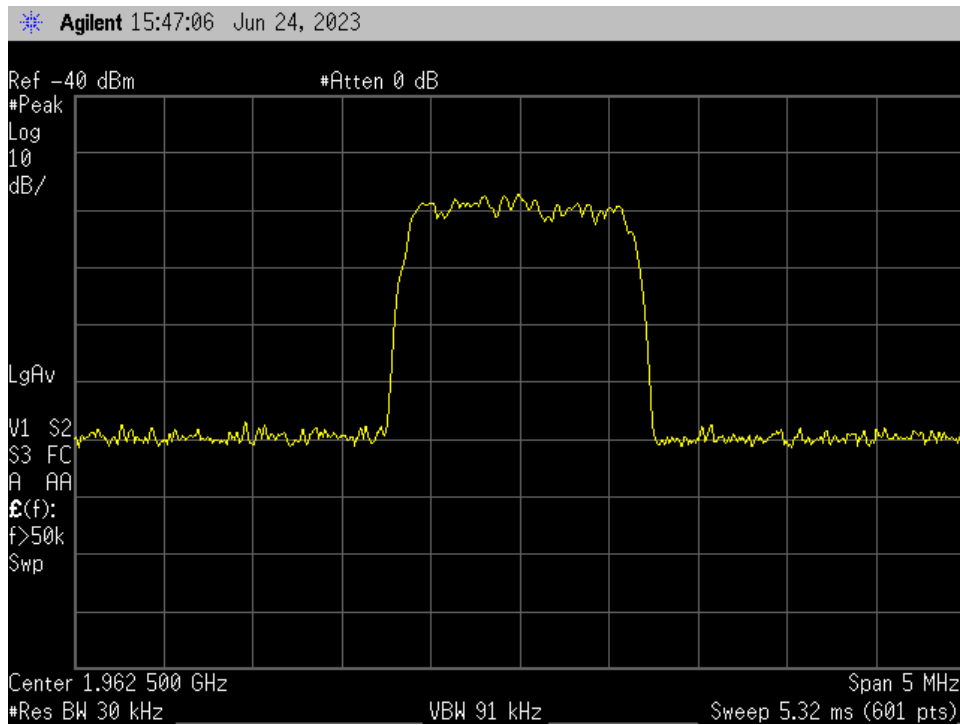

OCC BW_DL Input_CDMA_B25_1962.5 MHz