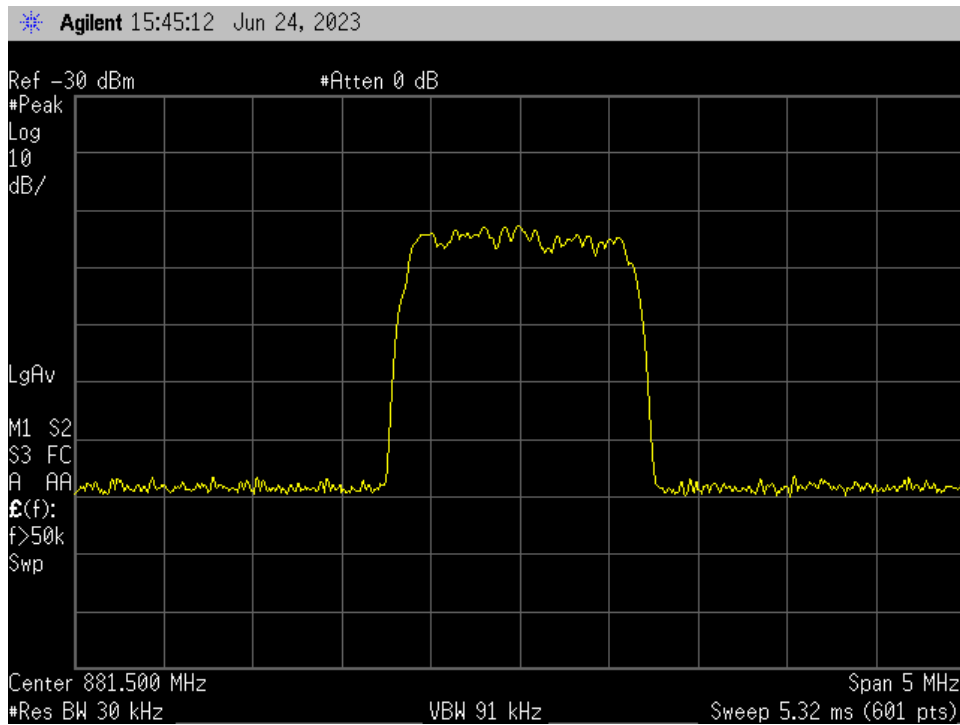

OCC BW_DL Input_CDMA_B5_881.5 MHz