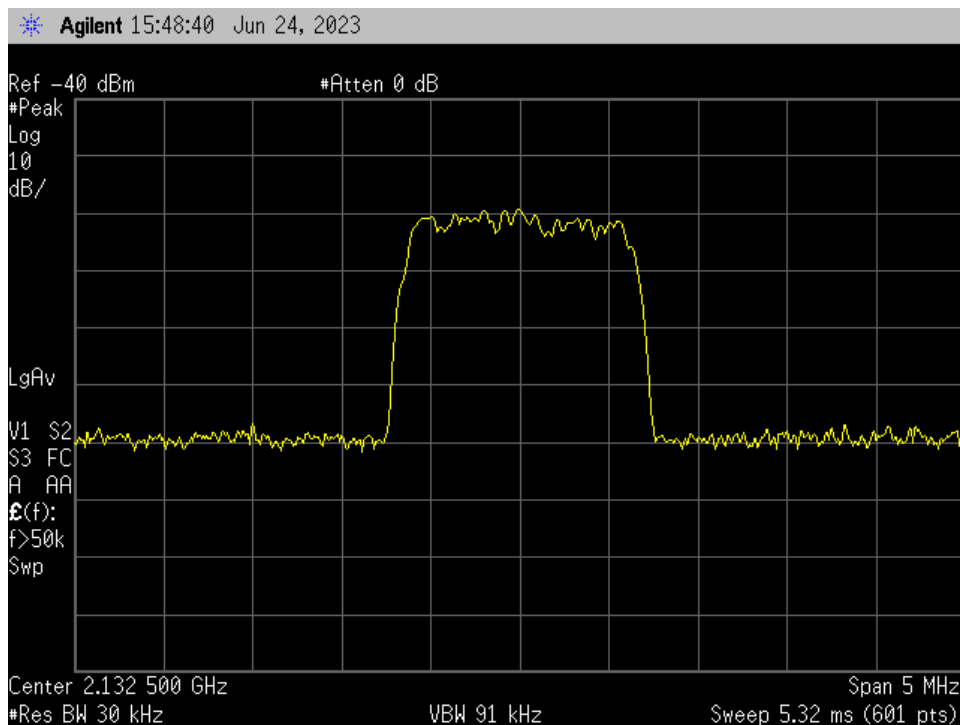

OCC BW_DL Input_CDMA_B4_2132.5 MHz