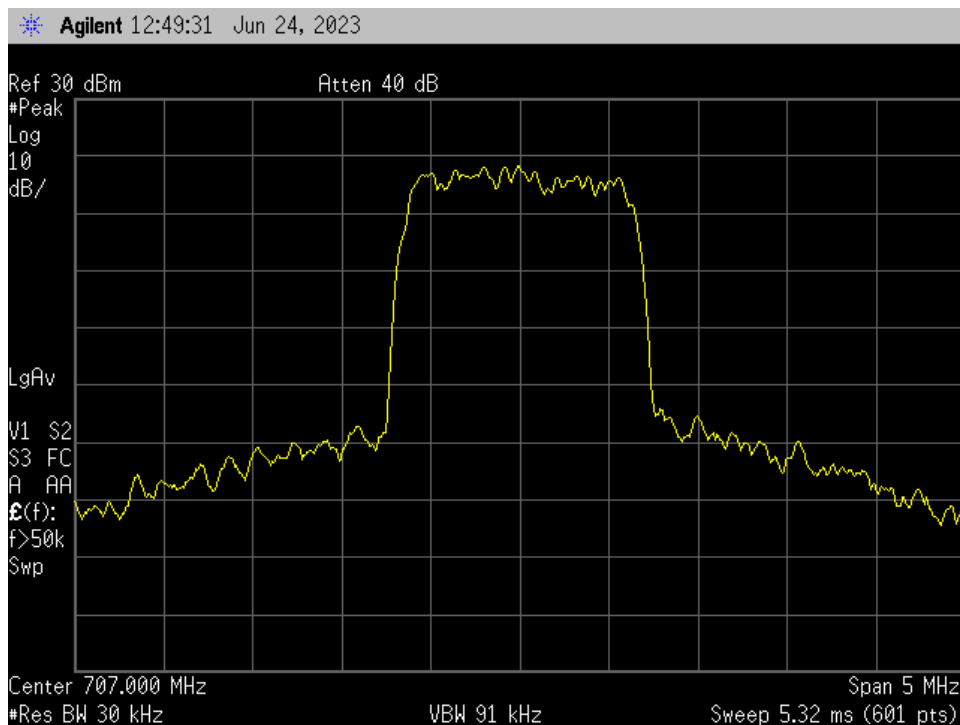

OCC BW_UL Output_CDMA_B12_707 MHz_Server Port 1 to Dedicated Donor Port 3