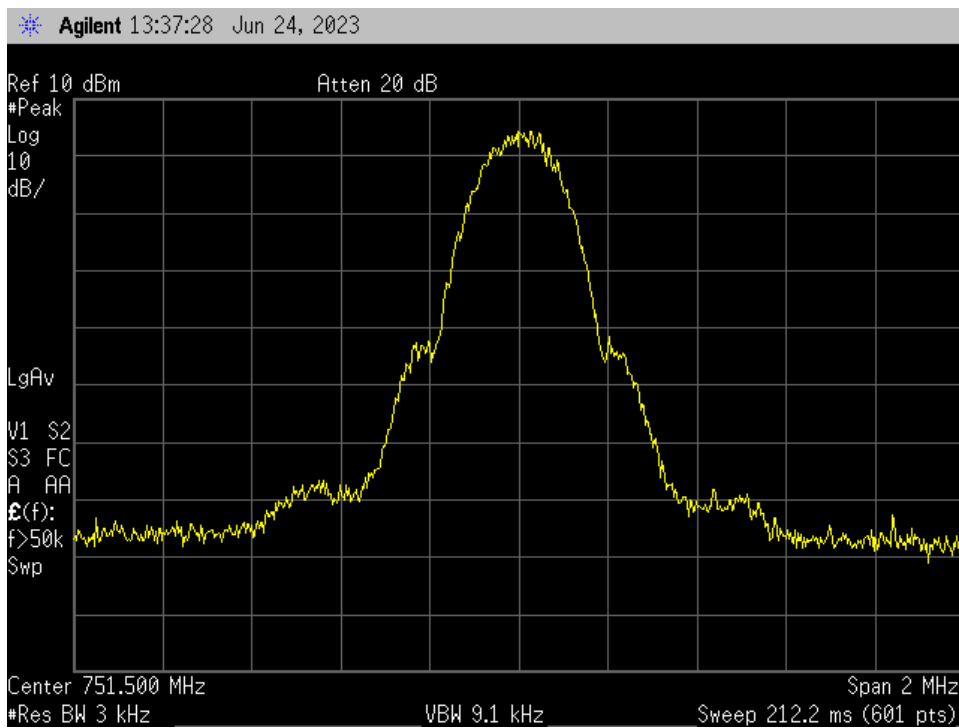

OCC BW_DL Output_GSM_B13_751.5 MHz_Donor Port 3 to Server Port 1