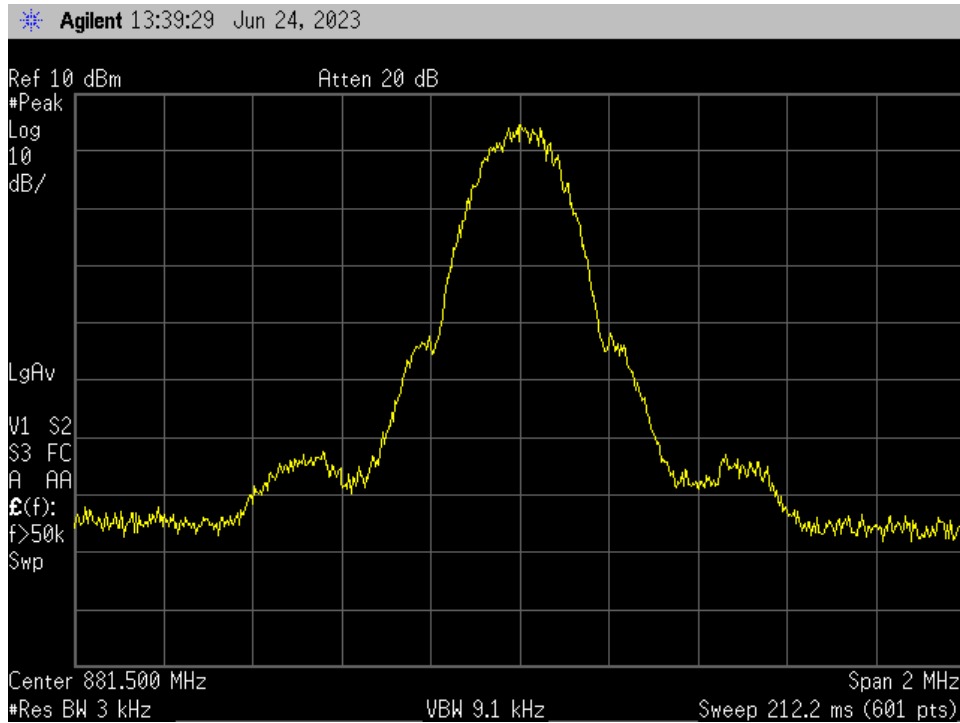

OCC BW_DL Output_GSM_B5_881.5 MHz_Donor Port 1 to Server Port 1