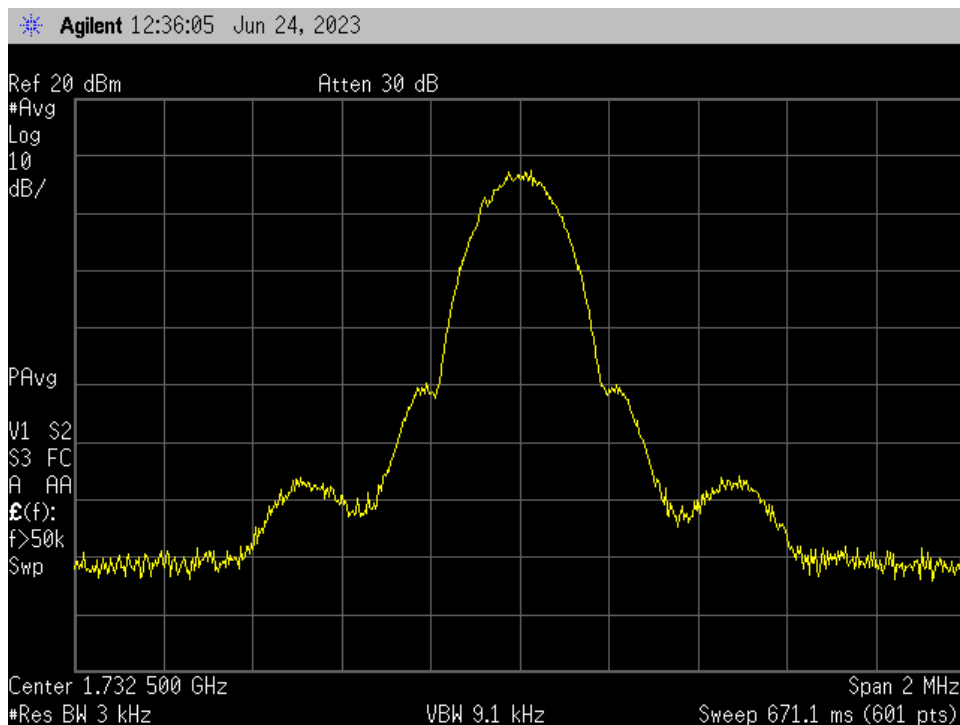

OCC BW_UL Output_GSM_B4_1732.5 MHz_Server Port 1 to Dedicated Donor Port 2