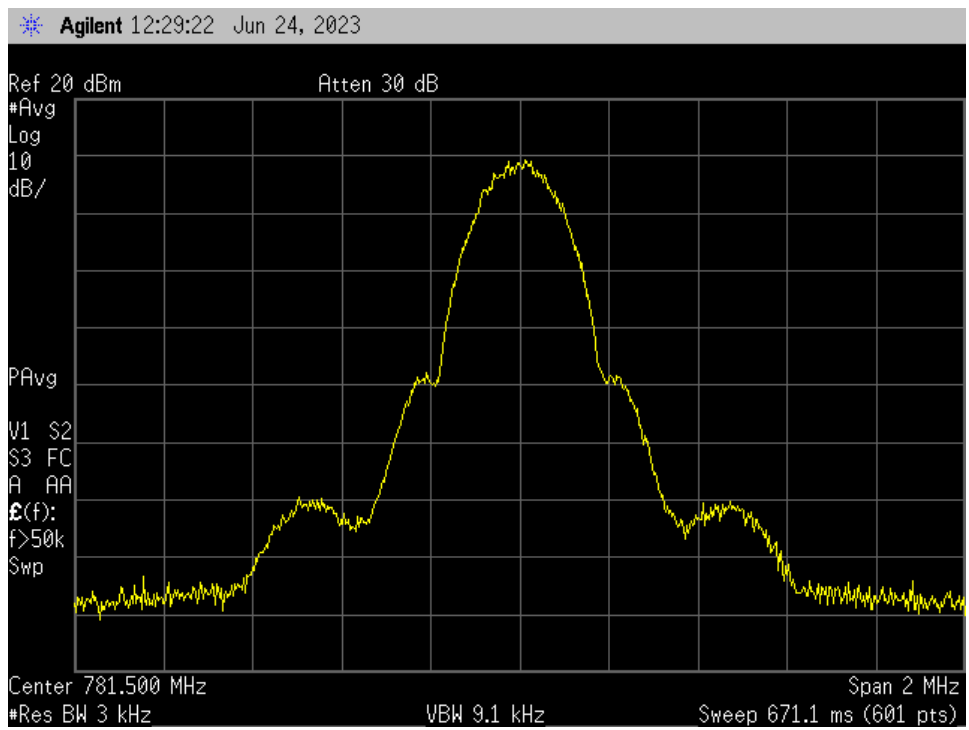

OCC BW_UL Output_GSM_B13_781.5 MHz_Server Port 1 to Dedicated Donor Port 3