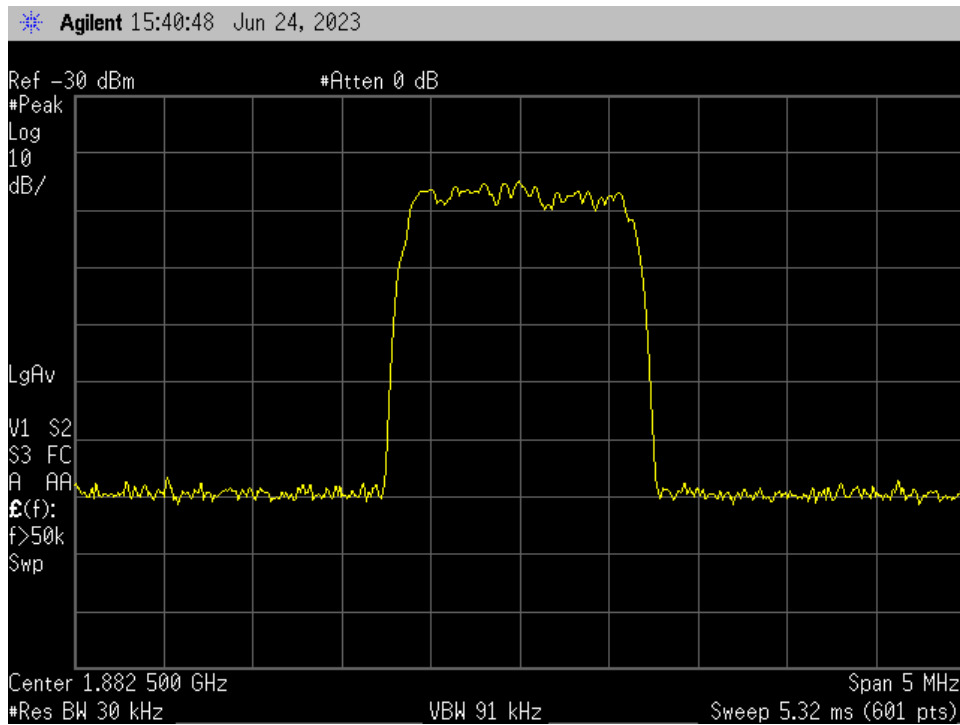

OCC BW_UL Input_CDMA_B25_1882.5 MHz