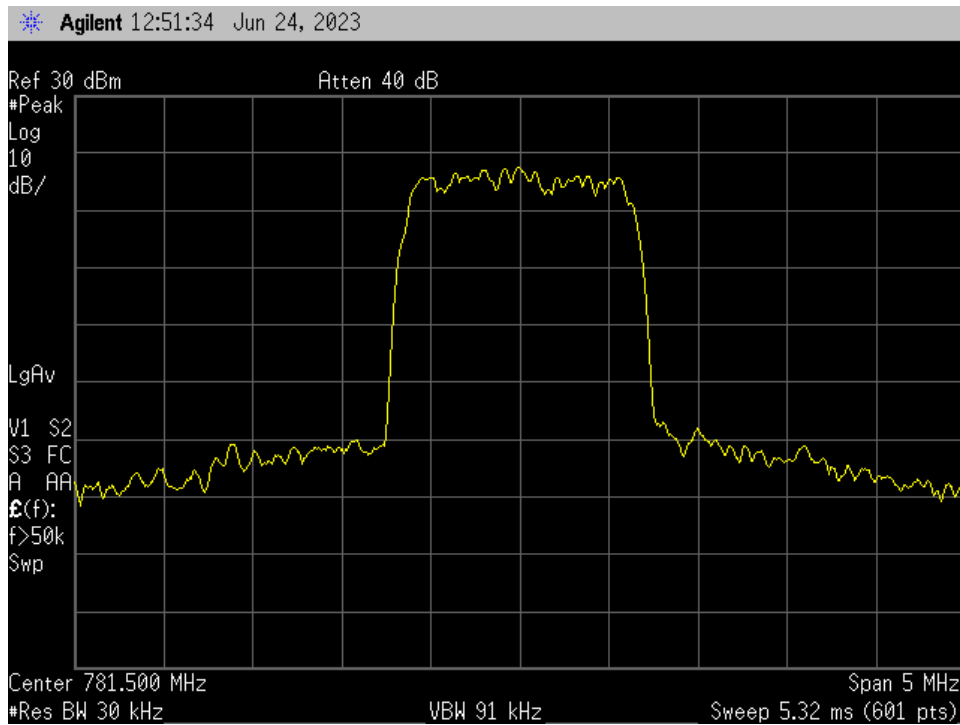

OCC BW_UL Output_CDMA_B13_781.5 MHz_Server Port 1 to Dedicated Donor Port 3