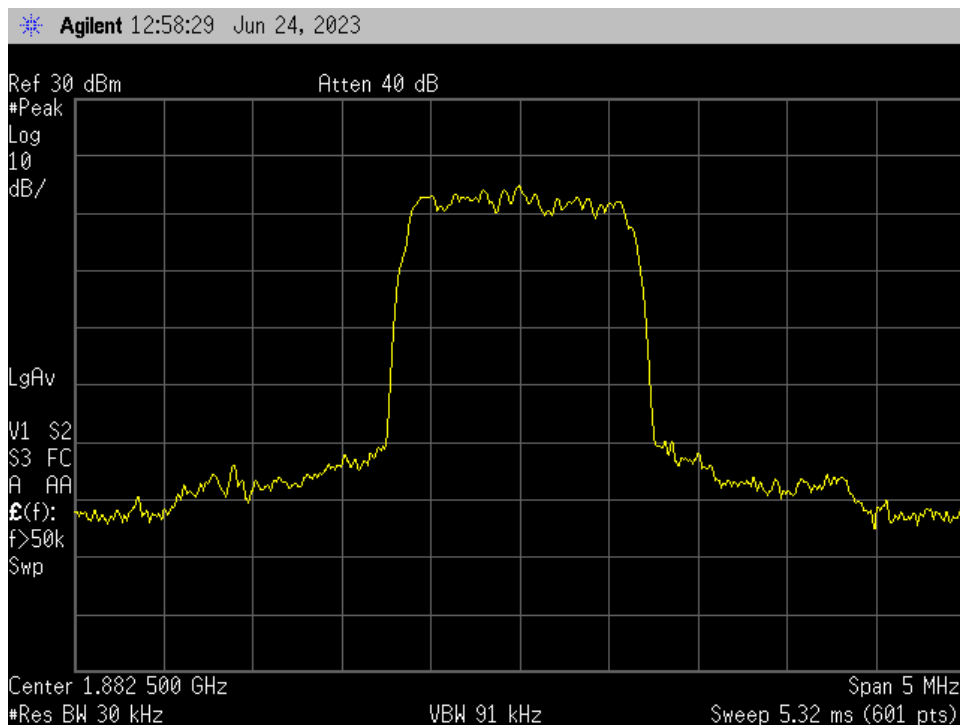

### OCC BW\_UL Input\_WCDMA\_B5\_836.5 MHz

### OCC BW\_UL Output\_CDMA\_B12\_707 MHz\_Server Port 1 to Dedicated Donor Port 3

OCC BW\_UL Output\_CDMA\_B13\_781.5 MHz\_Server Port 1 to Dedicated Donor Port 3

OCC BW\_UL Output\_CDMA\_B25\_1882.5 MHz\_Server Port 1 to Dedicated Donor Port 2