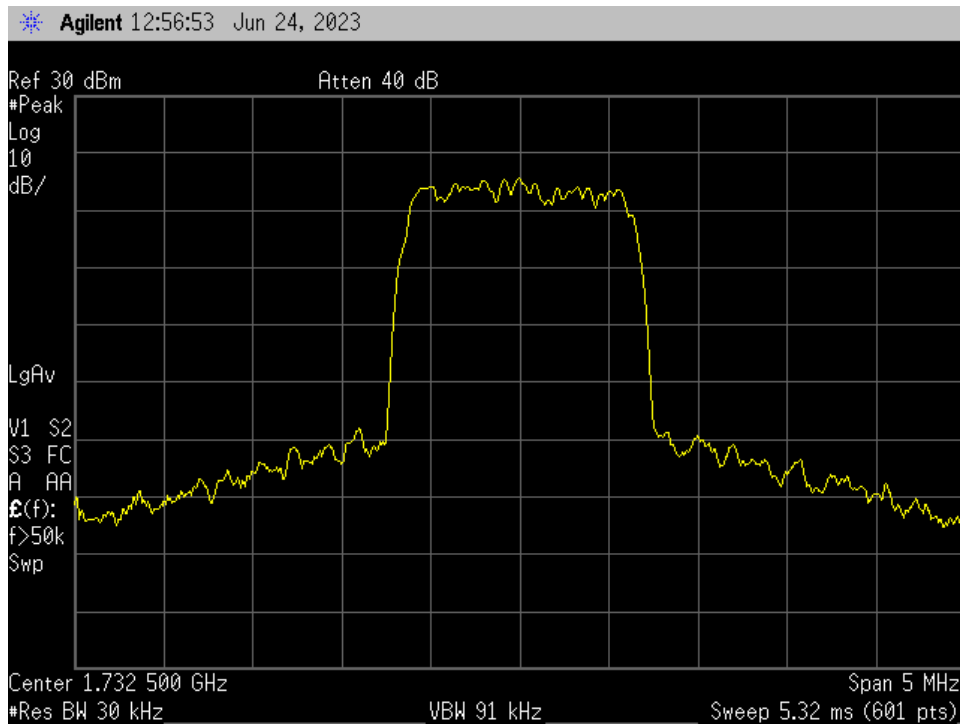

OCC BW_UL Output_CDMA_B4_1732.5 MHz_Server Port 1 to Dedicated Donor Port 2