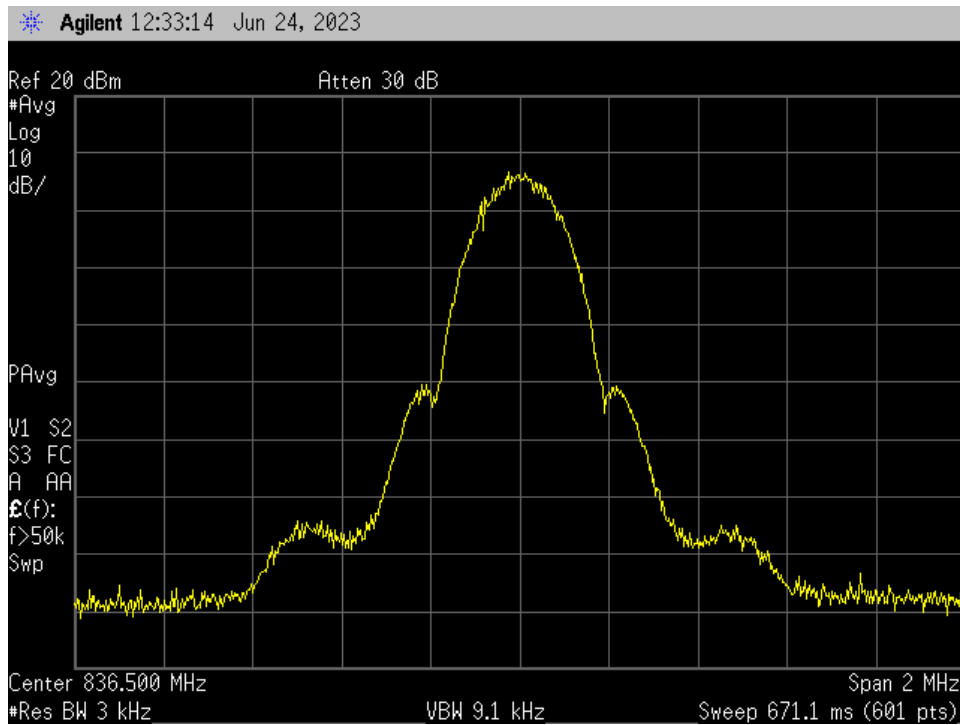

OCC BW_UL Output_GSM_B5_836.5 MHz_Server Port 1 to Dedicated Donor Port 1