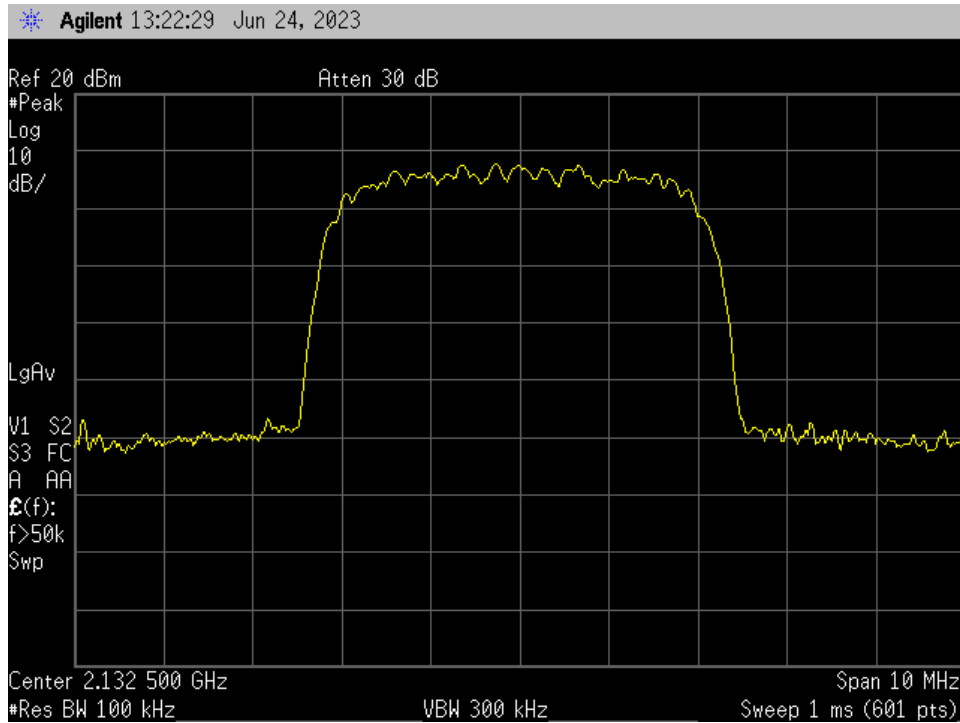

### OCC BW\_DL Output\_GSM\_B5\_881.5 MHz\_Donor Port 1 to Server Port 1

### OCC BW\_DL Output\_WCDMA\_B12\_737 MHz\_Donor Port 3 to Server Port 1

**OCC BW\_DL Output\_WCDMA\_B13\_751.5 MHz\_Donor Port 3 to Server Port 1**

**OCC BW\_DL Output\_WCDMA\_B25\_1962.5 MHz\_Donor Port 2 to Server Port 1**

### OCC BW\_DL Output\_WCDMA\_B4\_2132.5 MHz\_Donor Port 2 to Server Port 1