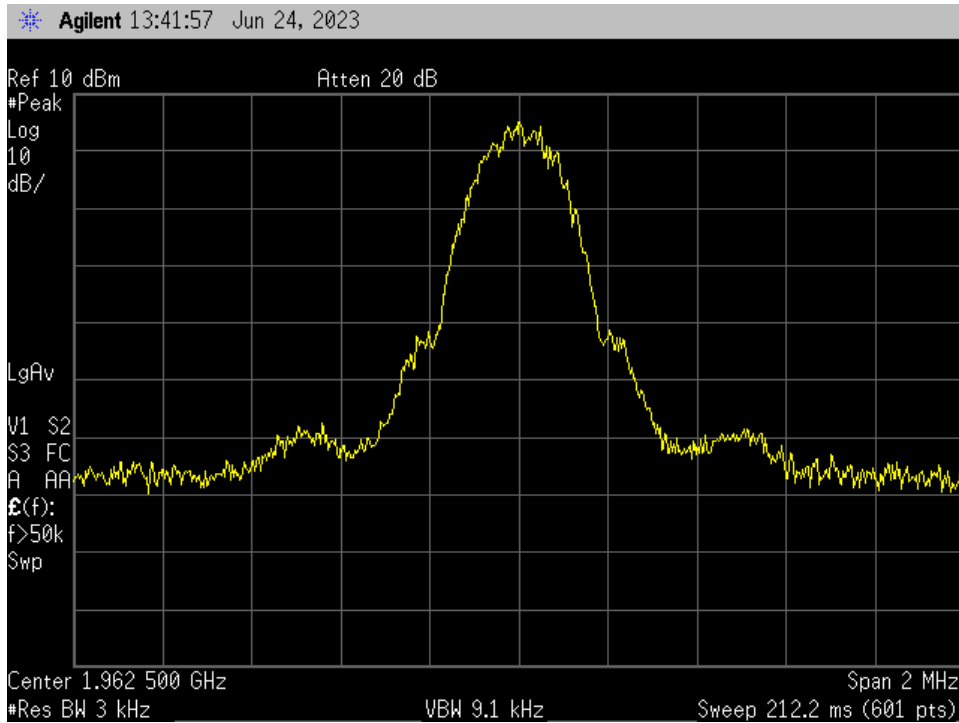

### OCC BW\_DL Output\_CDMA\_B4\_2132.5 MHz\_Donor Port 2 to Server Port 1

### OCC BW\_DL Output\_CDMA\_B5\_881.5 MHz\_Donor Port 1 to Server Port 1

**OCC BW\_DL Output\_GSM\_B12\_737 MHz\_Donor Port 3 to Server Port 1**

**OCC BW\_DL Output\_GSM\_B13\_751.5 MHz\_Donor Port 3 to Server Port 1**

**OCC BW\_DL Output\_GSM\_B25\_1962.5 MHz\_Donor Port 2 to Server Port 1**

**OCC BW\_DL Output\_GSM\_B4\_2132.5 MHz\_Donor Port 2 to Server Port 1**