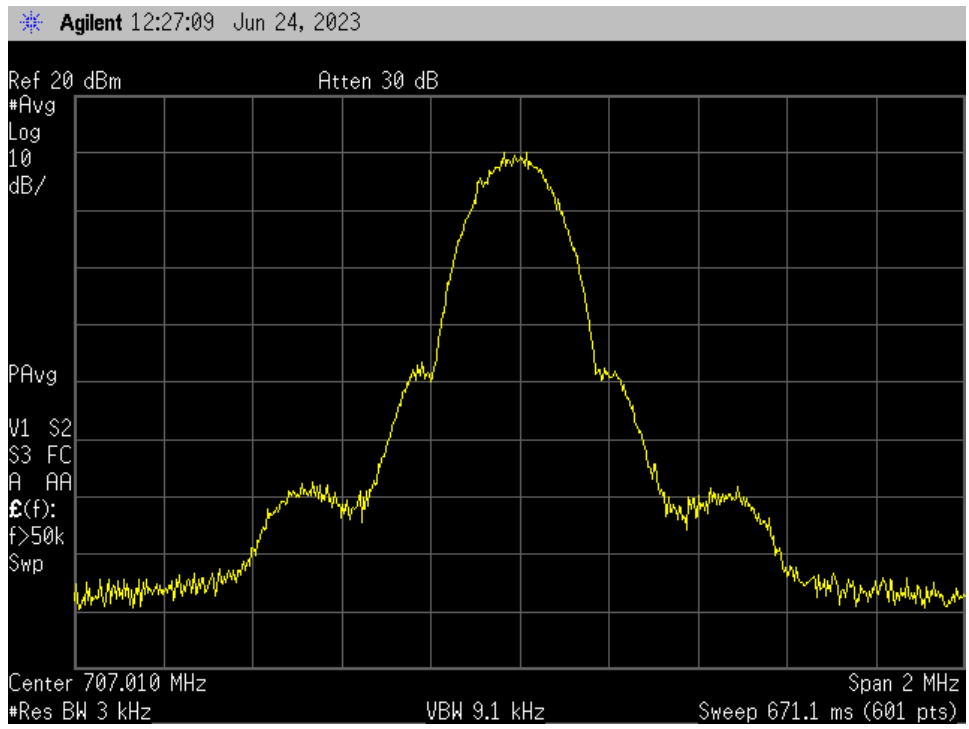

OCC BW_UL Output_GSM_B12_707 MHz_Server Port 1 to Dedicated Donor Port 3