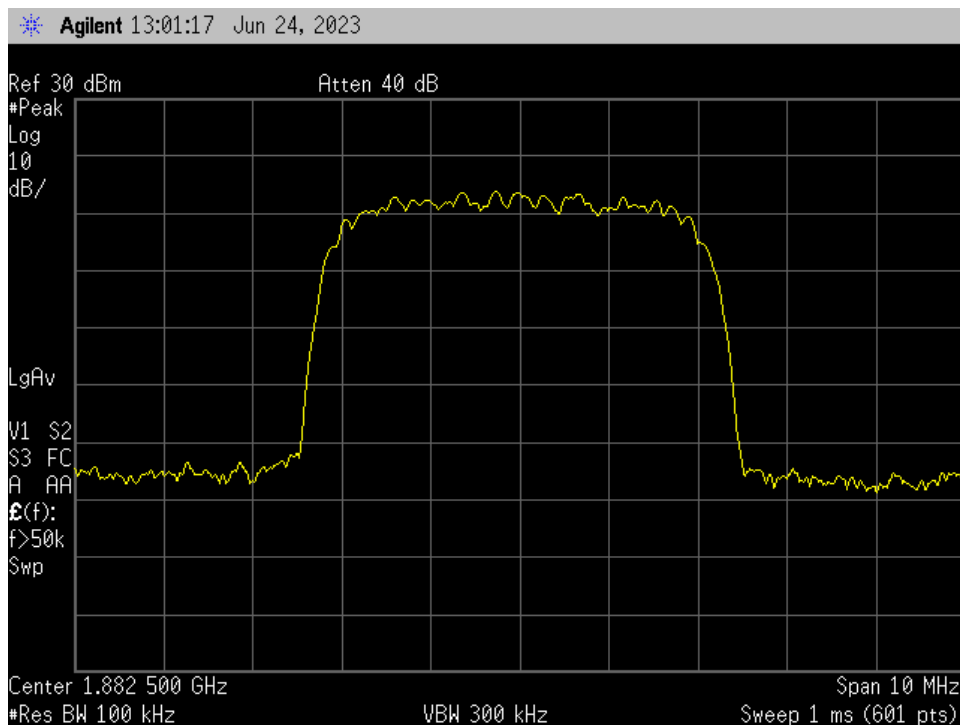

OCC BW_UL Output_WCDMA_B25_1882.5 MHz_Server Port 1 to Dedicated Donor Port 2