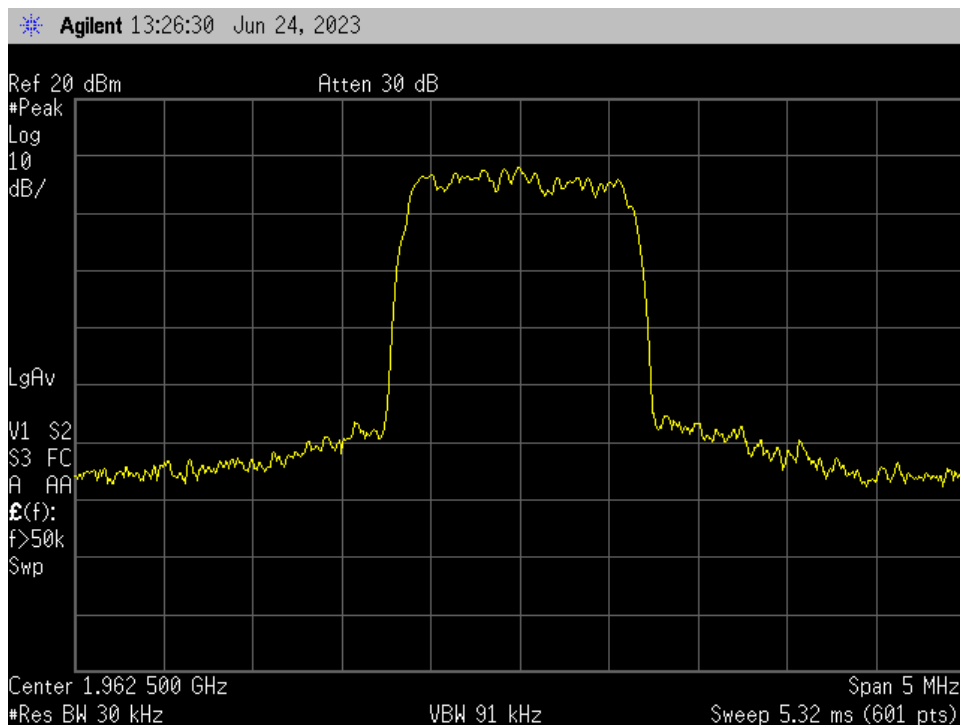

OCC BW_DL Output_CDMA_B25_1962.5 MHz_Donor Port 2 to Server Port 1