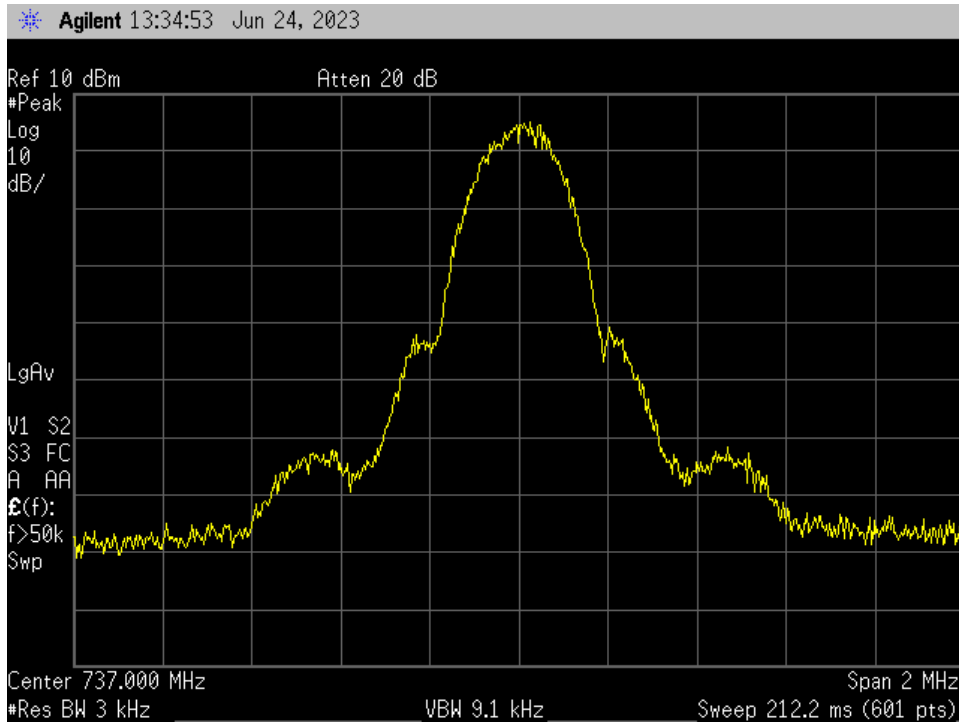

OCC BW_DL Output_GSM_B12_737 MHz_Donor Port 3 to Server Port 1