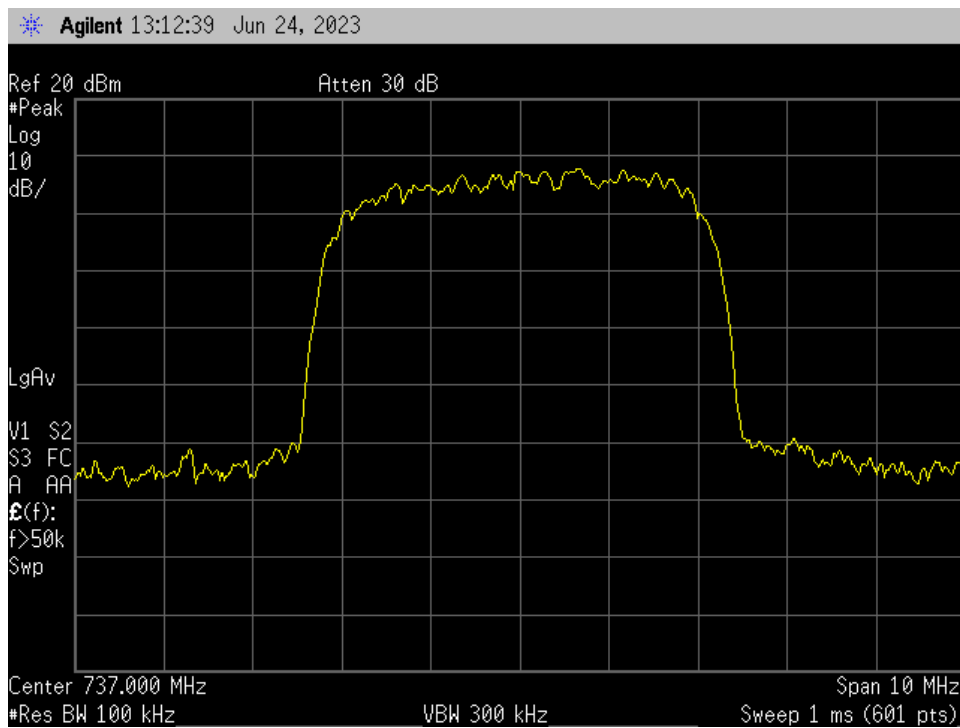

OCC BW_DL Output_WCDMA_B12_737 MHz_Donor Port 3 to Server Port 1