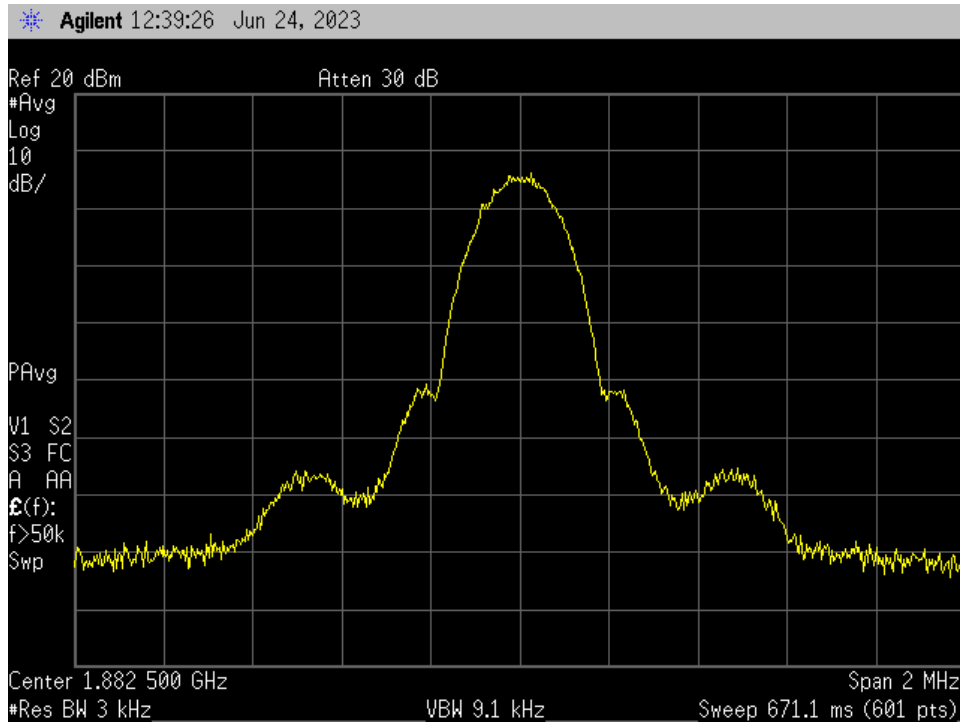

OCC BW_UL Output_GSM_B25_1882.5 MHz_Server Port 1 to Dedicated Donor Port 2