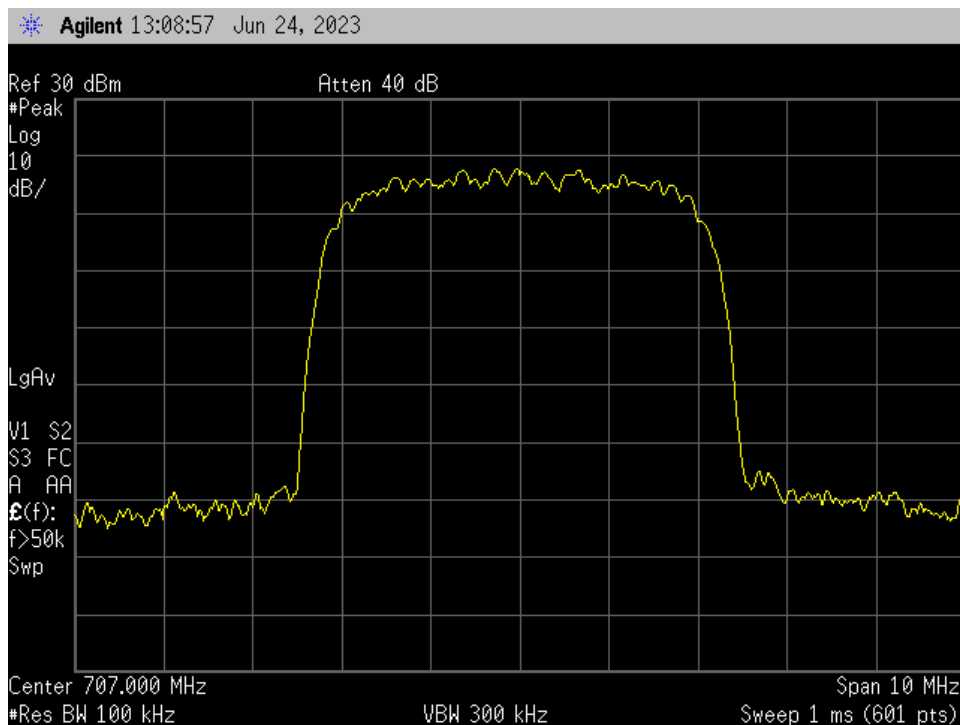

OCC BW_UL Output_WCDMA_B12_707 MHz_Server Port 1 to Dedicated Donor Port 3