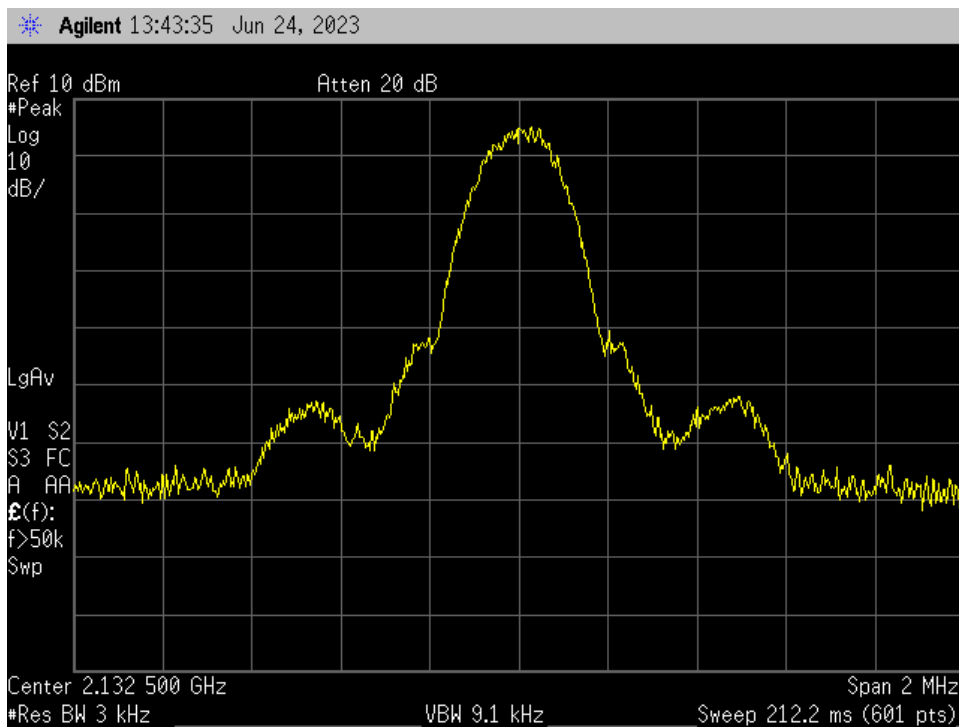

### OCC BW\_DL Output\_CDMA\_B4\_2132.5 MHz\_Donor Port 2 to Server Port 1

### OCC BW\_DL Output\_CDMA\_B5\_881.5 MHz\_Donor Port 1 to Server Port 1

**OCC BW\_DL Output\_GSM\_B12\_737 MHz\_Donor Port 3 to Server Port 1**

**OCC BW\_DL Output\_GSM\_B13\_751.5 MHz\_Donor Port 3 to Server Port 1**

**OCC BW\_DL Output\_GSM\_B25\_1962.5 MHz\_Donor Port 2 to Server Port 1**

**OCC BW\_DL Output\_GSM\_B4\_2132.5 MHz\_Donor Port 2 to Server Port 1**