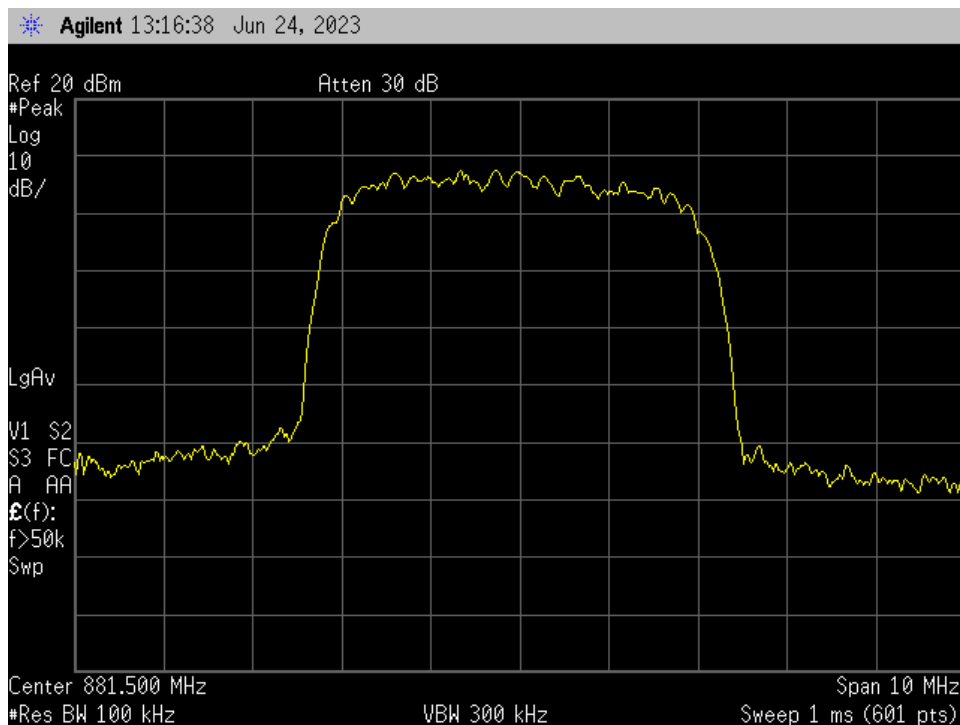

OCC BW_DL Output_WCDMA_B5_881.5 MHz_Donor Port 1 to Server Port 1