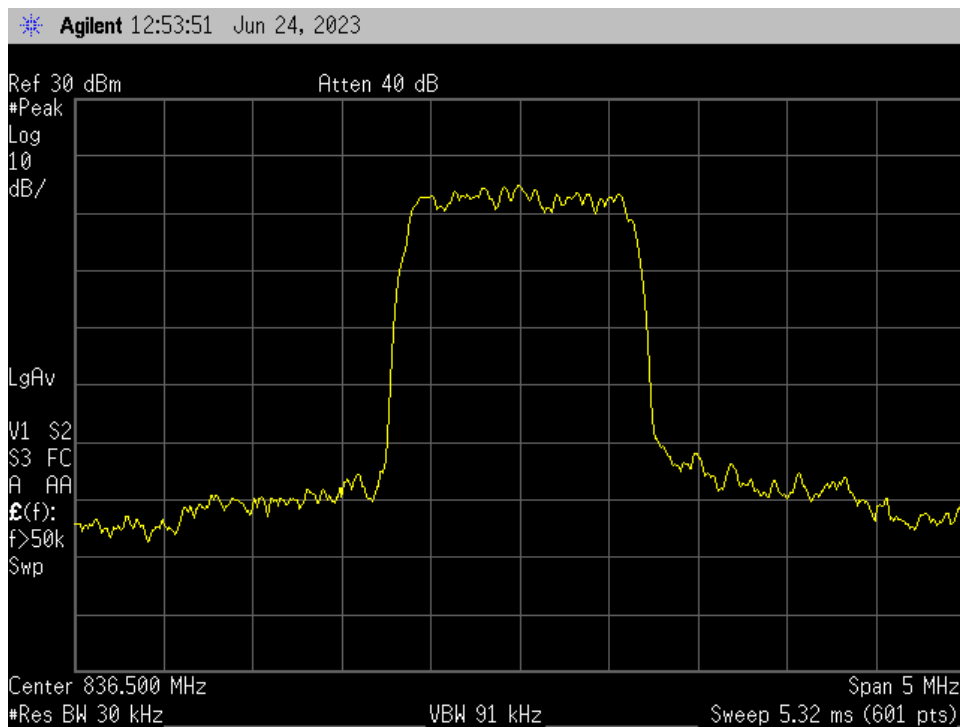

OCC BW_UL Output_CDMA_B5_836.5 MHz_Server Port 1 to Dedicated Donor Port 1