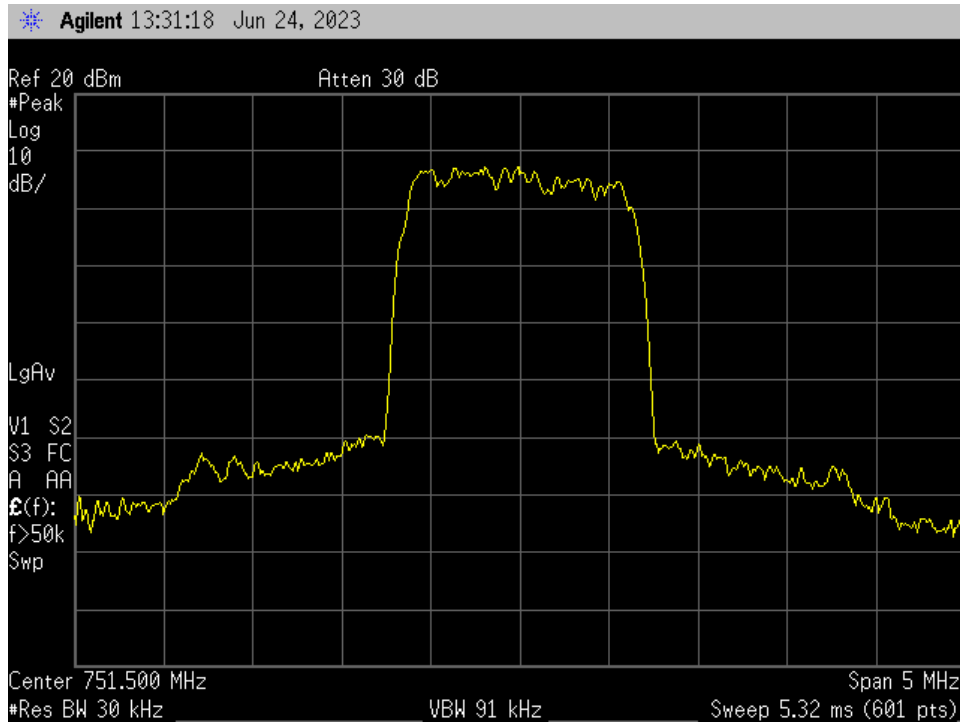

OCC BW_DL Output_CDMA_B13_751.5 MHz_Donor Port 3 to Server Port 1