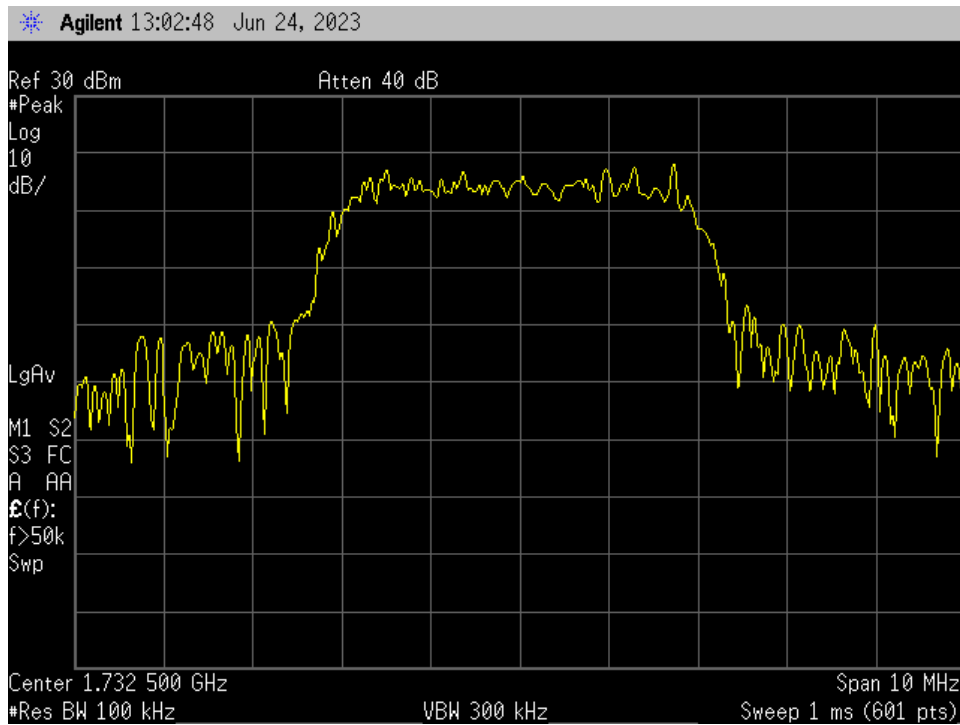

OCC BW_UL Output_WCDMA_B4_1732.5 MHz_Server Port 1 to Dedicated Donor Port 2