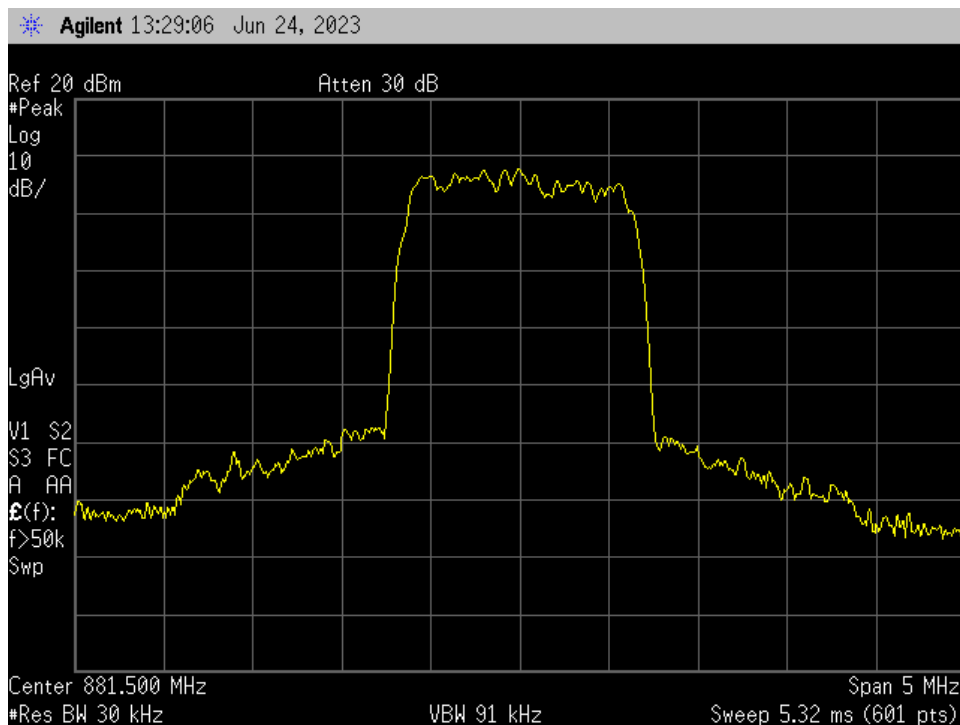

OCC BW_DL Output_CDMA_B5_881.5 MHz_Donor Port 1 to Server Port 1