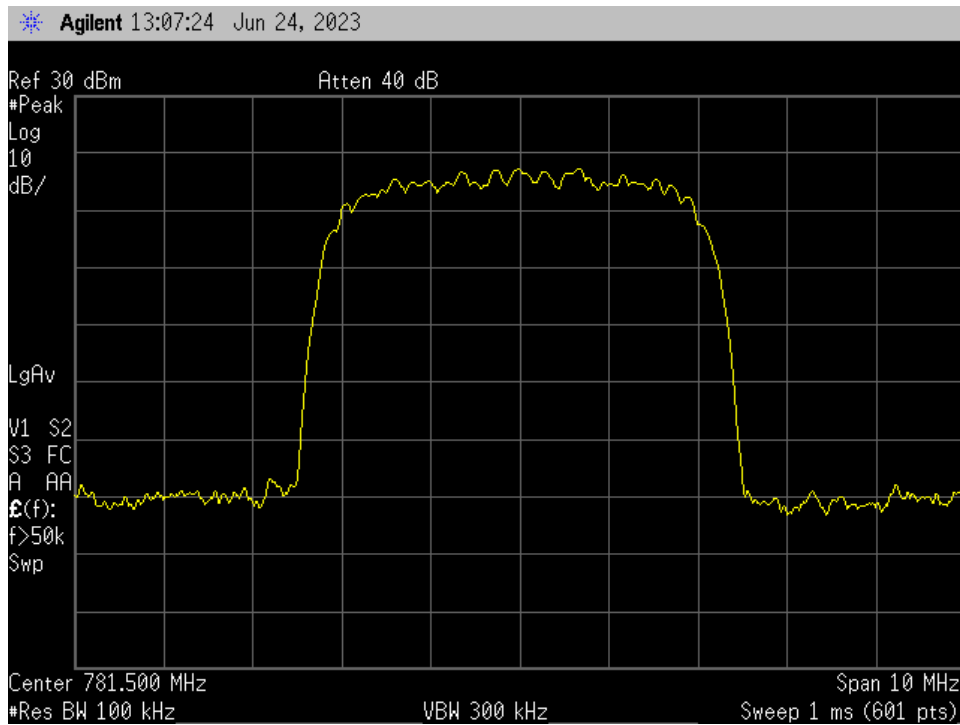

OCC BW_UL Output_WCDMA_B13_781.5 MHz_Server Port 1 to Dedicated Donor Port 3