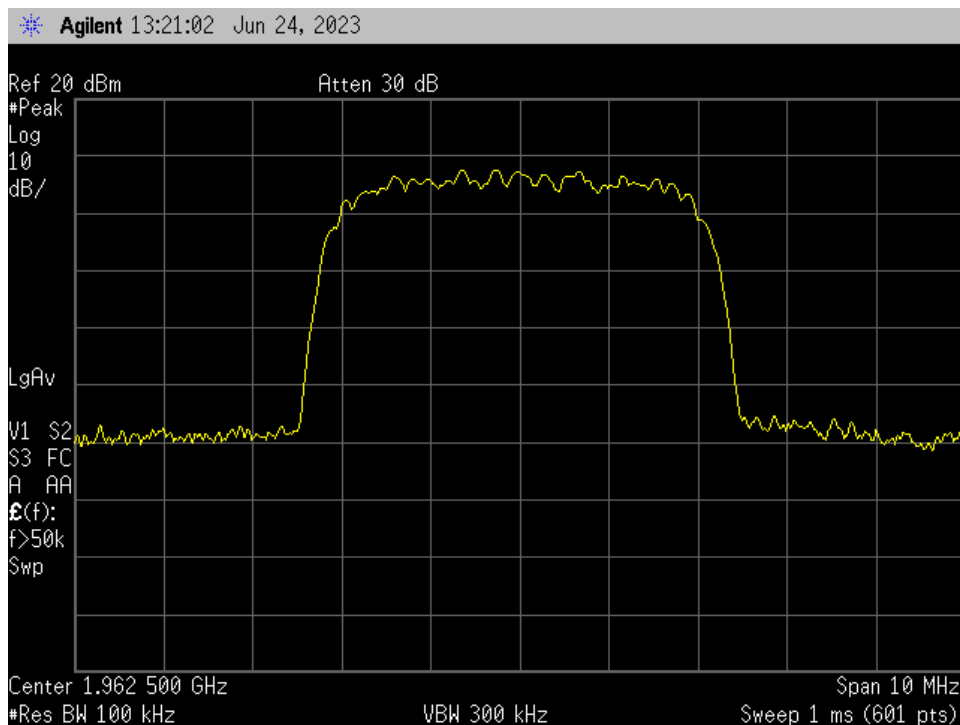

OCC BW_DL Output_WCDMA_B25_1962.5 MHz_Donor Port 2 to Server Port 1