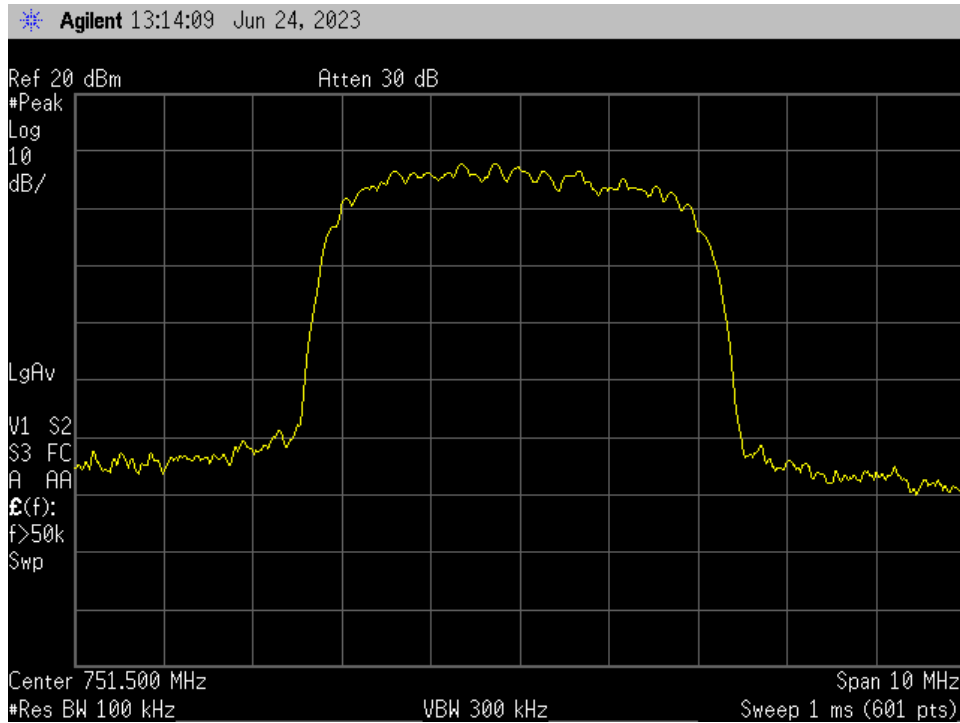

OCC BW_DL Output_WCDMA_B13_751.5 MHz_Donor Port 3 to Server Port 1