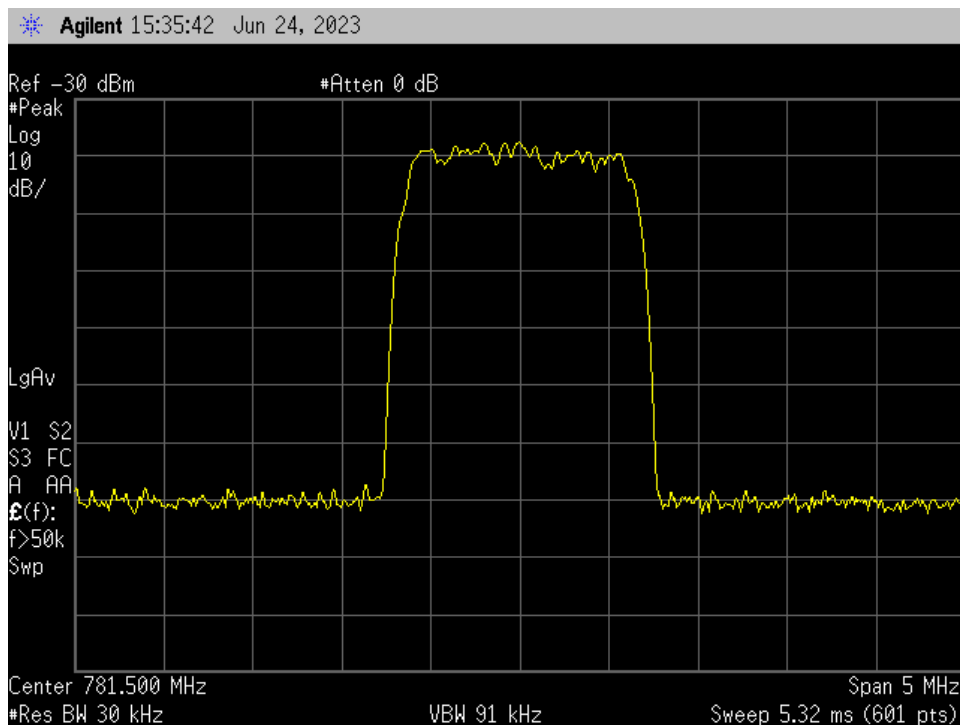

OCC BW_UL Input_CDMA_B13_781.5 MHz