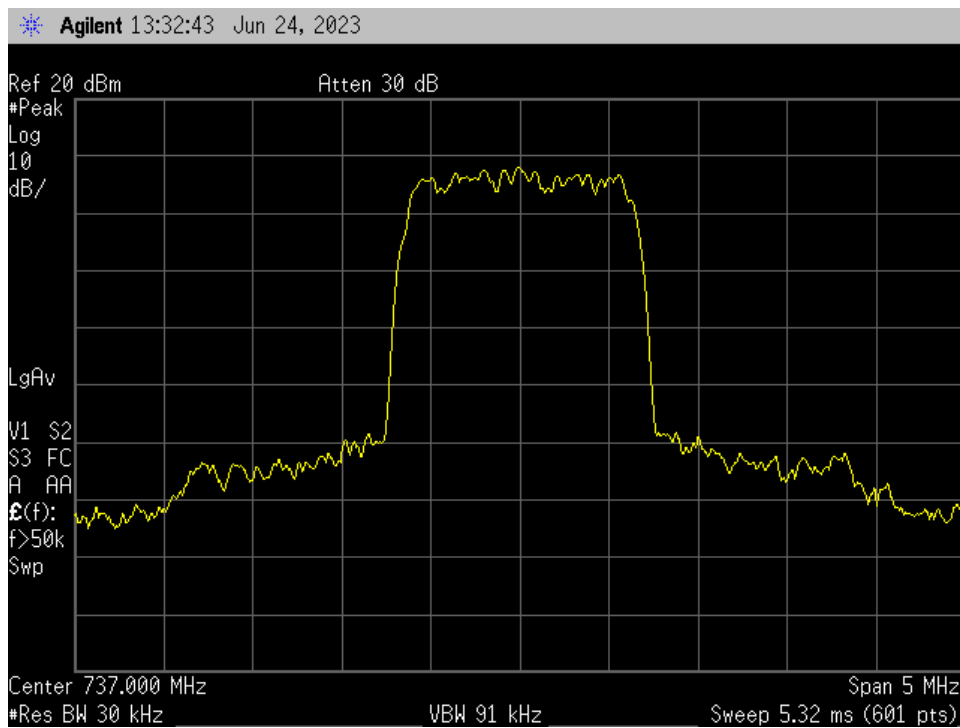

OCC BW_DL Output_CDMA_B12_737 MHz_Donor Port 3 to Server Port 1