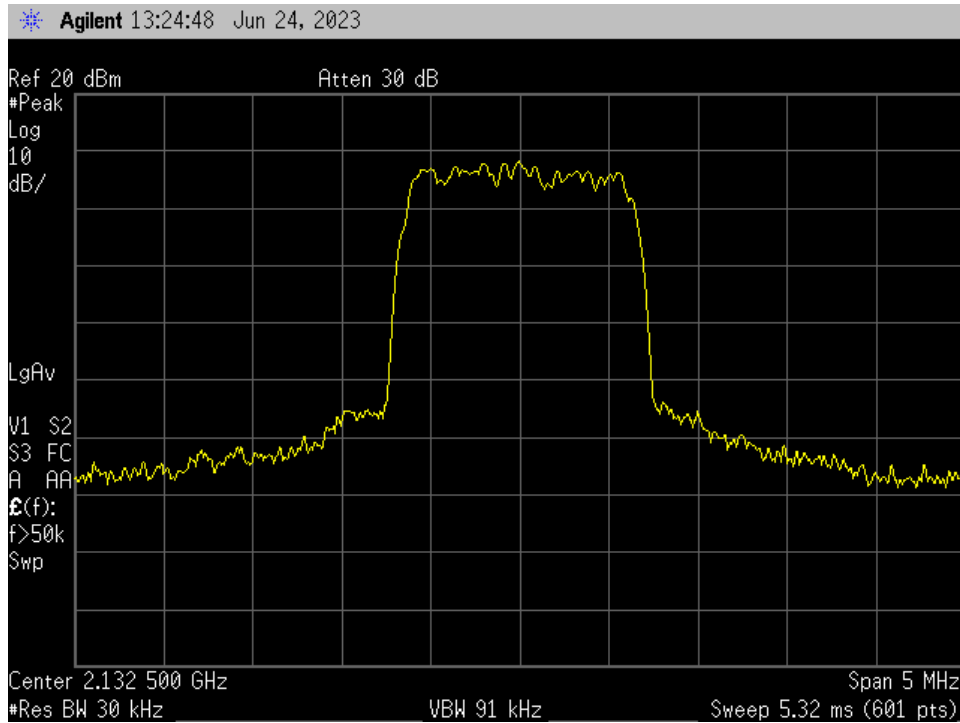

OCC BW_DL Output_CDMA_B4_2132.5 MHz_Donor Port 2 to Server Port 1