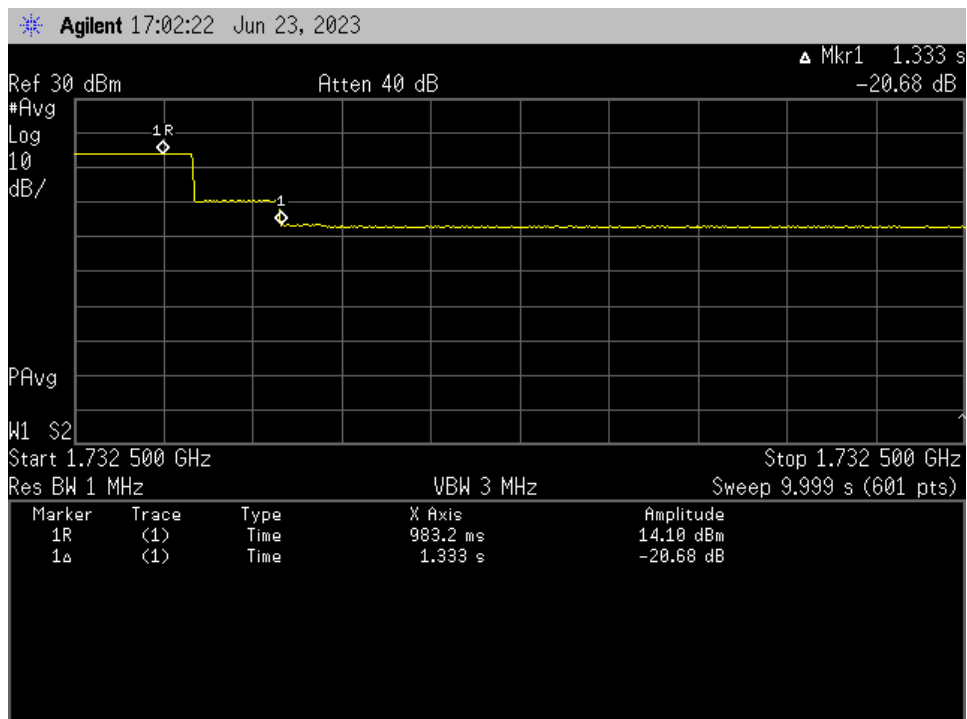

Annex H

Uplink Gain Timing

Uplink Gain Timing_B12_698 - 716 MHz_S2 to Dedicated Port D3_p2390010

Uplink Gain Timing_B13_776 - 787 MHz_S3 to Dedicated Port D3_p2390010

Uplink Gain Timing_B25_1850 - 1915 MHz_S4 to Dedicated Port D2_p2390010

Uplink Gain Timing_B4_1710 - 1755 MHz_S2 to Dedicated Port D2_p2390010

Uplink Gain Timing_B5_824 - 849 MHz_S3 to Dedicated Port D1_p2390010