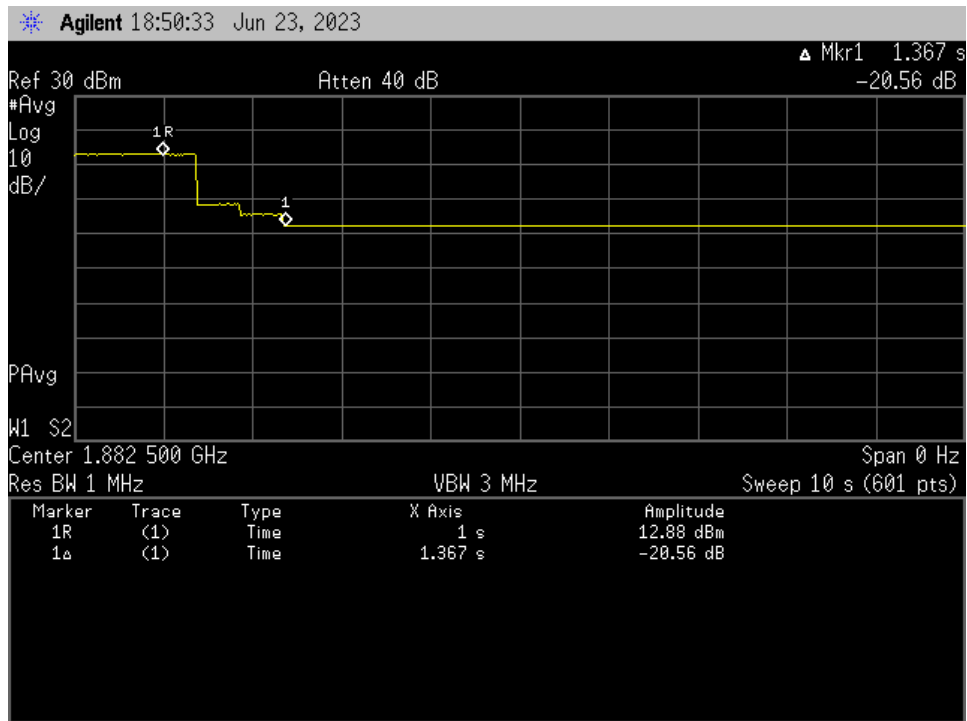

Annex H

Uplink Gain Timing

Uplink Gain Timing_B12_698 - 716 MHz_S2 to Dedicated Port D3_p2390010

Uplink Gain Timing_B13_776 - 787 MHz_S3 to Dedicated Port D3_p2390010

Uplink Gain Timing_B25_1850 - 1915 MHz_S4 to Dedicated Port D2_p2390010

Uplink Gain Timing_B4_1710 - 1755 MHz_S2 to Dedicated Port D2_p2390010

Uplink Gain Timing_B5_824 - 849 MHz_S3 to Dedicated Port D1_p2390010