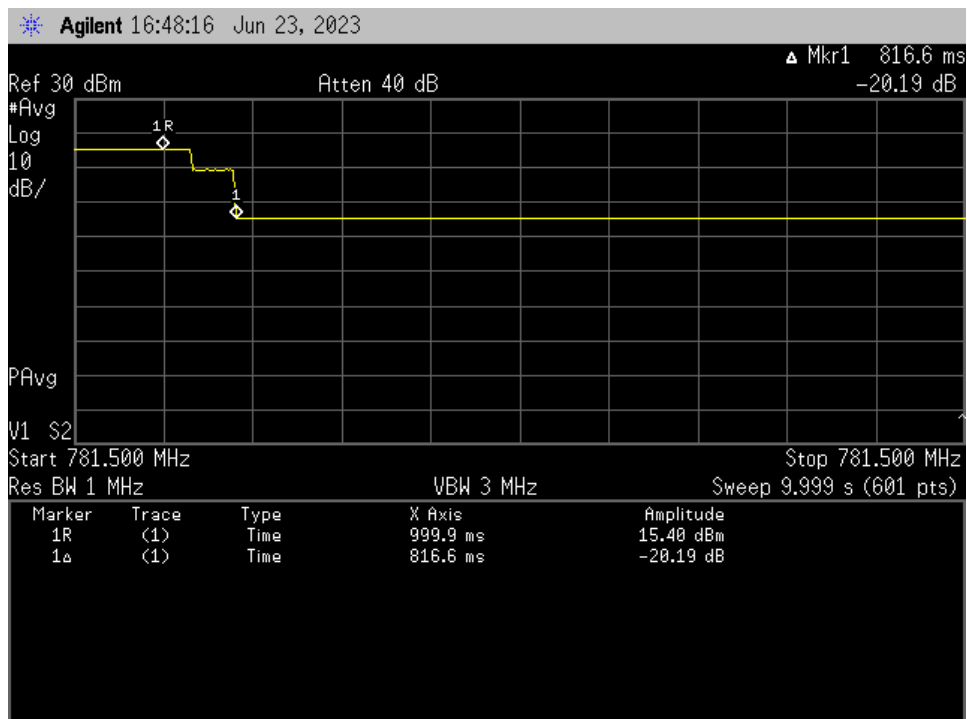

Annex H

Uplink Gain Timing

Uplink Gain Timing_B12_698 - 716 MHz_S2 to Dedicated Port D3_p2390010

Uplink Gain Timing_B13_776 - 787 MHz_S3 to Dedicated Port D3_p2390010

Uplink Gain Timing_B25_1850 - 1915 MHz_S4 to Dedicated Port D2_p2390010

Uplink Gain Timing_B4_1710 - 1755 MHz_S2 to Dedicated Port D2_p2390010

Uplink Gain Timing_B5_824 - 849 MHz_S3 to Dedicated Port D1_p2390010