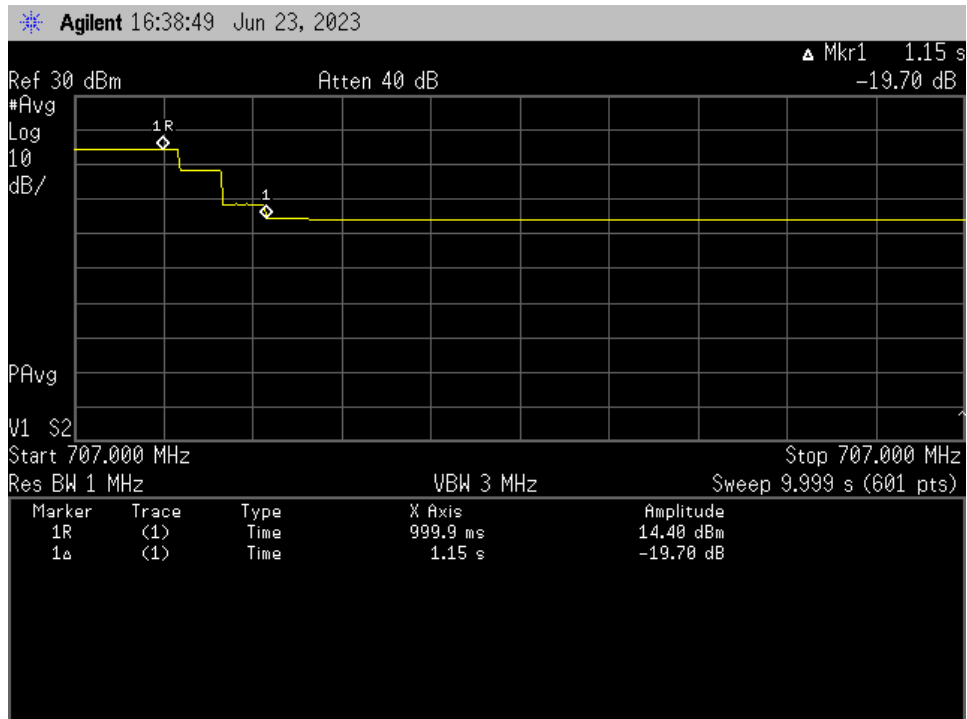

Annex H

Uplink Gain Timing

Uplink Gain Timing_B12_698 - 716 MHz_S2 to Dedicated Port D3_p2390010

Uplink Gain Timing_B13_776 - 787 MHz_S3 to Dedicated Port D3_p2390010

Uplink Gain Timing_B25_1850 - 1915 MHz_S4 to Dedicated Port D2_p2390010

Uplink Gain Timing_B4_1710 - 1755 MHz_S2 to Dedicated Port D2_p2390010

Uplink Gain Timing_B5_824 - 849 MHz_S3 to Dedicated Port D1_p2390010