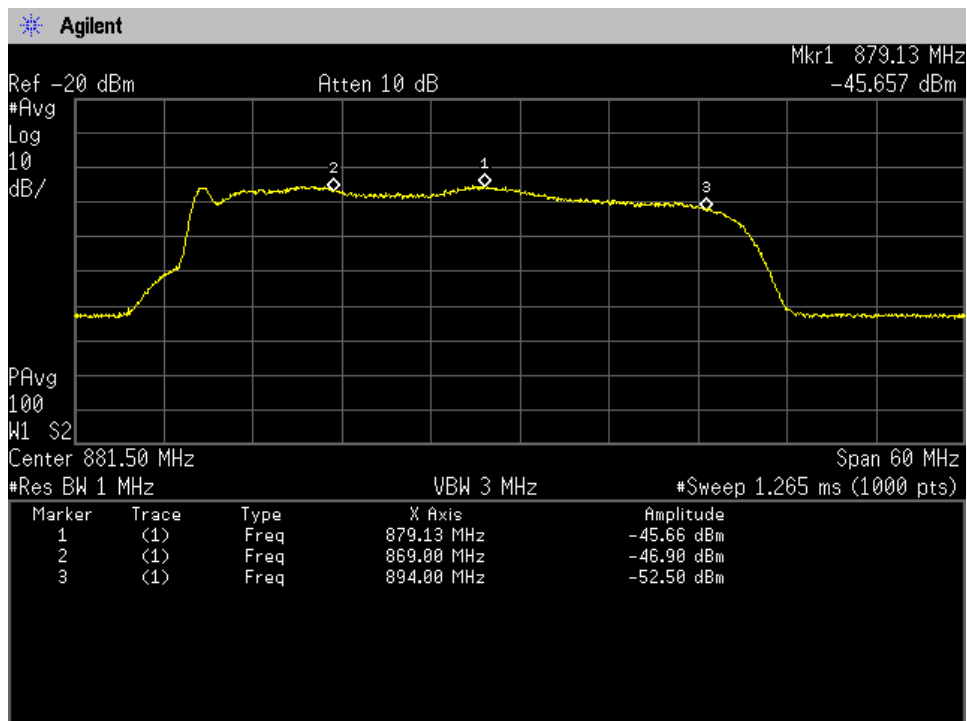

Noise Power_Downlink_746 - 757 MHz_Dedicated_Server Port 1_B13_p2390010

Noise Power_Downlink_746 - 757 MHz_Dedicated_Server Port 2_B13_p2390010

Noise Power_Downlink_746 - 757 MHz_Dedicated_Server Port 3_B13_p2390010

Noise Power_Downlink_746 - 757 MHz_Dedicated_Server Port 4_B13_p2390010

Noise Power_Downlink_869 - 894 MHz_Dedicated_Server Port 1_B5_p2390010

Noise Power_Downlink_869 - 894 MHz_Dedicated_Server Port 2_B5_p2390010