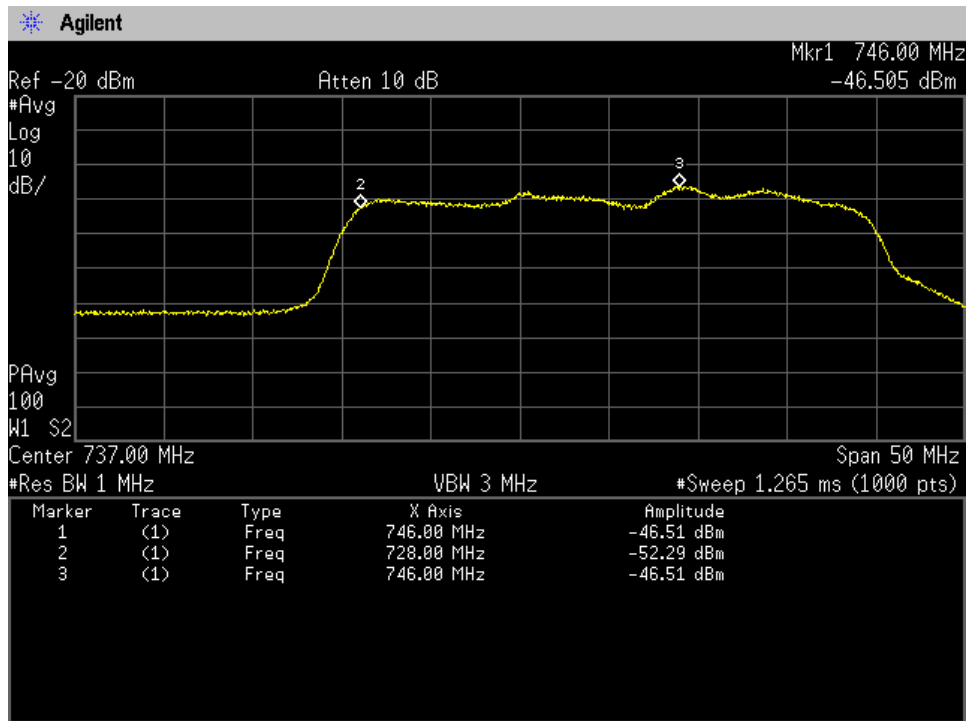

Annex F

Noise Power

Uplink Noise Timing

Noise Power_Downlink_1930 - 1995 MHz_Dedicated_Server Port 1_B25_p2390010

Noise Power_Downlink_1930 - 1995 MHz_Dedicated_Server Port 2_B25_p2390010

Noise Power_Downlink_1930 - 1995 MHz_Dedicated_Server Port 3_B25_p2390010

Noise Power_Downlink_1930 - 1995 MHz_Dedicated_Server Port 4_B25_p2390010

Noise Power_Downlink_2110 - 2155 MHz_Dedicated_Server Port 1_B4_p2390010

Noise Power_Downlink_2110 - 2155 MHz_Dedicated_Server Port 2_B4_p2390010

Noise Power_Downlink_2110 - 2155 MHz_Dedicated_Server Port 3_B4_p2390010

Noise Power_Downlink_2110 - 2155 MHz_Dedicated_Server Port 4_B4_p2390010

Noise Power_Downlink_728 - 746 MHz_Dedicated_Server Port 1_B12_p2390010

Noise Power_Downlink_728 - 746 MHz_Dedicated_Server Port 2_B12_p2390010

Noise Power_Downlink_728 - 746 MHz_Dedicated_Server Port 3_B12_p2390010

Noise Power_Downlink_728 - 746 MHz_Dedicated_Server Port 4_B12_p2390010