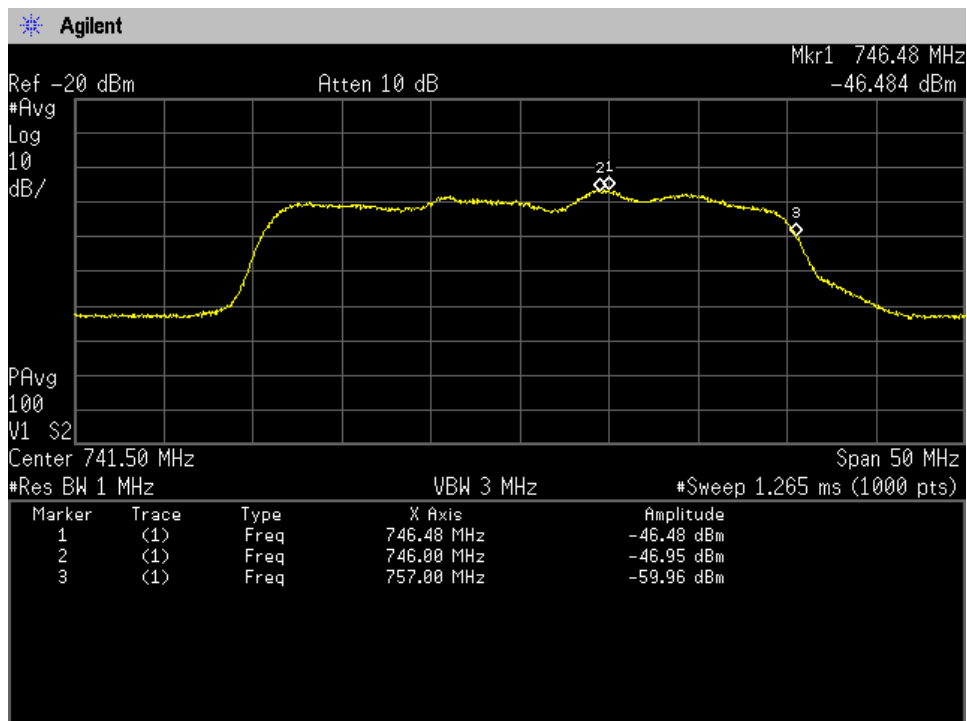

Noise Power_Downlink_746 - 757 MHz_Dedicated_Server Port 1_B13_p2390010

Noise Power_Downlink_746 - 757 MHz_Dedicated_Server Port 2_B13_p2390010

Noise Power_Downlink_746 - 757 MHz_Dedicated_Server Port 3_B13_p2390010

Noise Power_Downlink_746 - 757 MHz_Dedicated_Server Port 4_B13_p2390010

Noise Power_Downlink_869 - 894 MHz_Dedicated_Server Port 1_B5_p2390010

Noise Power_Downlink_869 - 894 MHz_Dedicated_Server Port 2_B5_p2390010