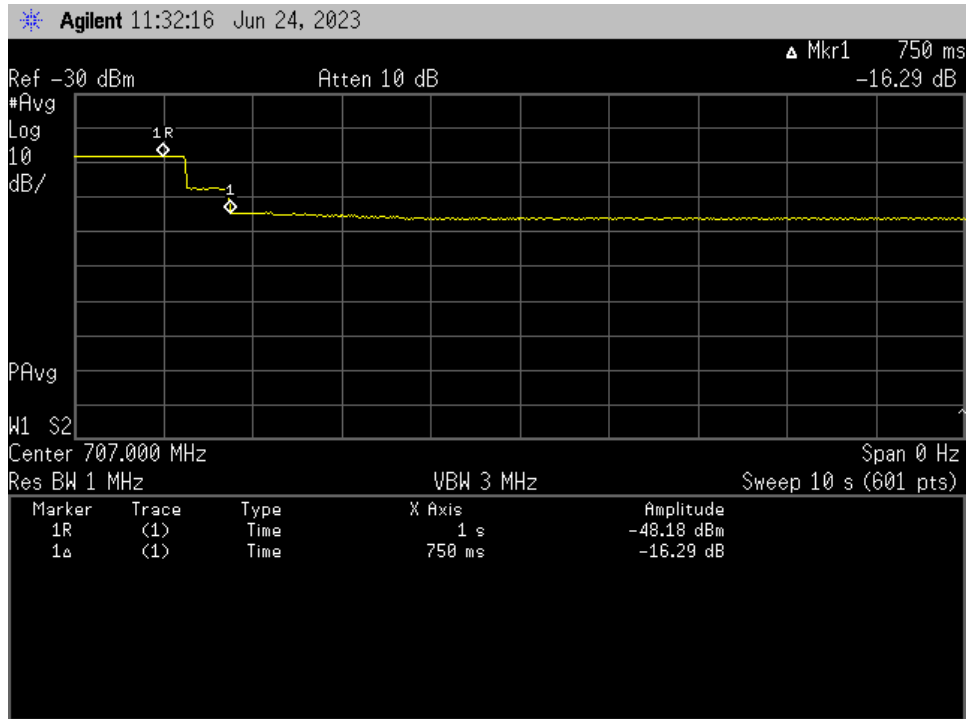

Uplink Noise Timing_B12_698 - 716 MHz_Common Port D2_p2310010