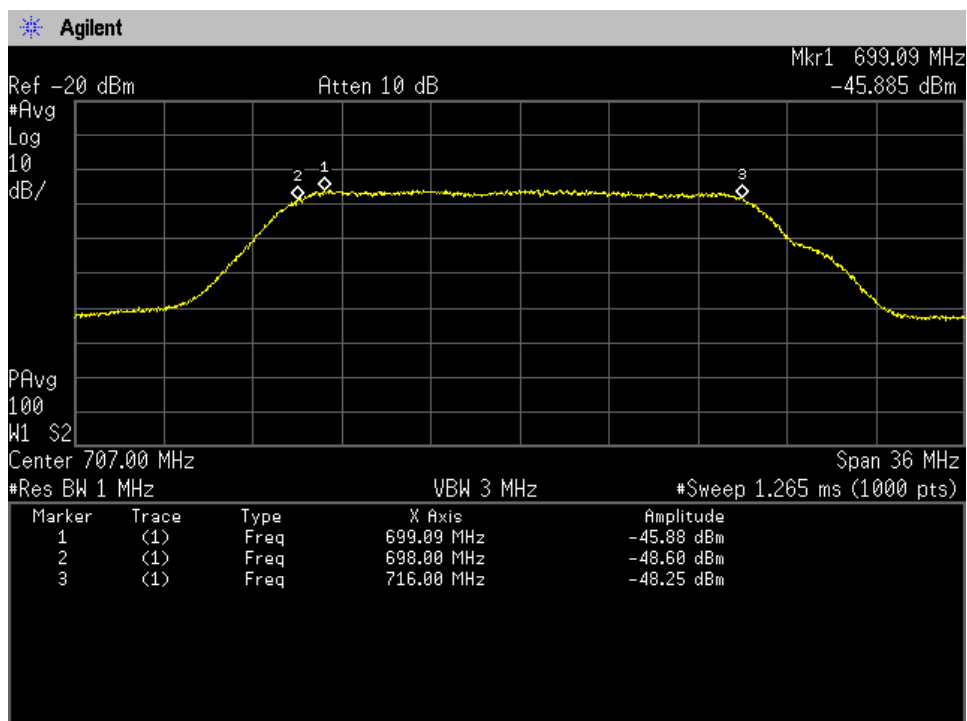

Noise Power_Uplink_698 - 716 MHz_Dedicated Port_Donor Port 3_B12_p2390010