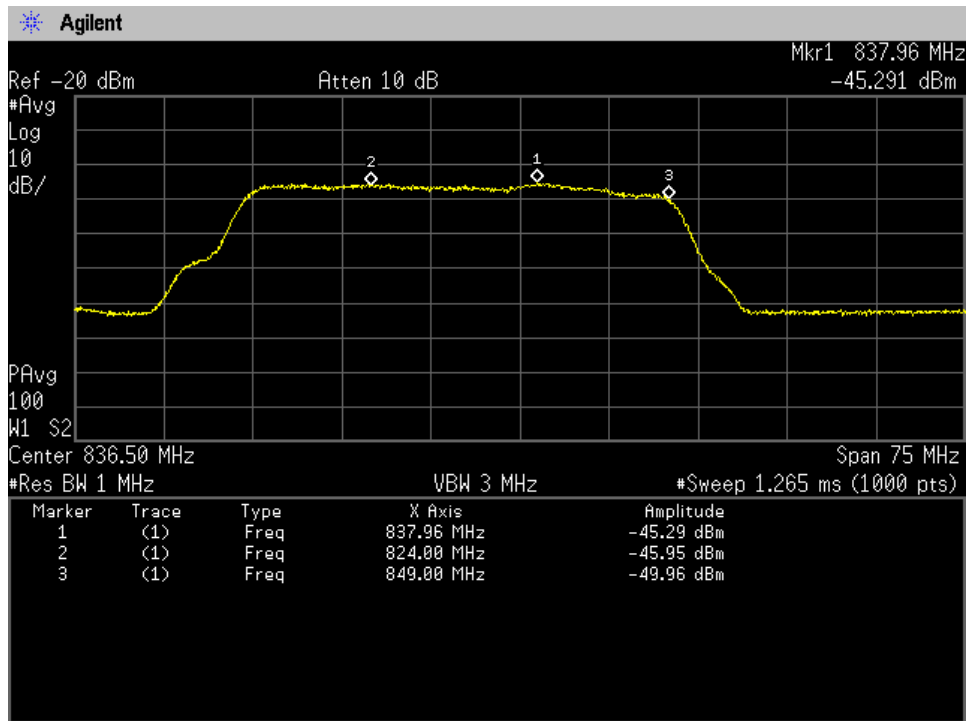

Noise Power_Uplink_698 - 716 MHz_Common Port_Donor Port 2_B12_p2390010

Noise Power_Uplink_698 - 716 MHz_Dedicated Port_Donor Port 3_B12_p2390010

Noise Power_Uplink_776 - 787 MHz_Common Port_Donor Port 2_B13_p2390010

Noise Power_Uplink_776 - 787 MHz_Dedicated Port_Donor Port 3_B13_p2390010

Noise Power_Uplink_824 - 849 MHz_Common Port_Donor Port 2_B5_p2390010

Noise Power_Uplink_824 - 849 MHz_Dedicated Port_Donor Port 1_B5_p2390010