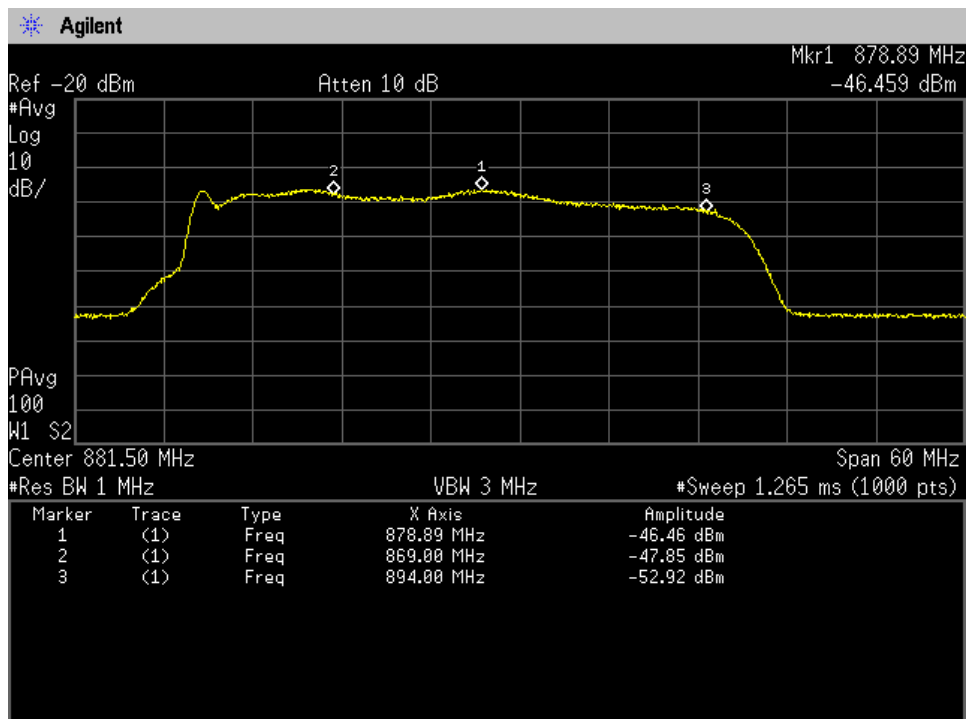

Noise Power_Downlink_746 - 757 MHz_Dedicated_Server Port 4_B13_p2390010

Noise Power_Downlink_869 - 894 MHz_Dedicated_Server Port 1_B5_p2390010

Noise Power_Downlink_869 - 894 MHz_Dedicated_Server Port 2_B5_p2390010

Noise Power_Downlink_869 - 894 MHz_Dedicated_Server Port 3_B5_p2390010

Noise Power_Downlink_869 - 894 MHz_Dedicated_Server Port 4_B5_p2390010

Noise Power_Uplink_1710 - 1755 MHz_Common Port_Donor Port 2_B4_p2390010