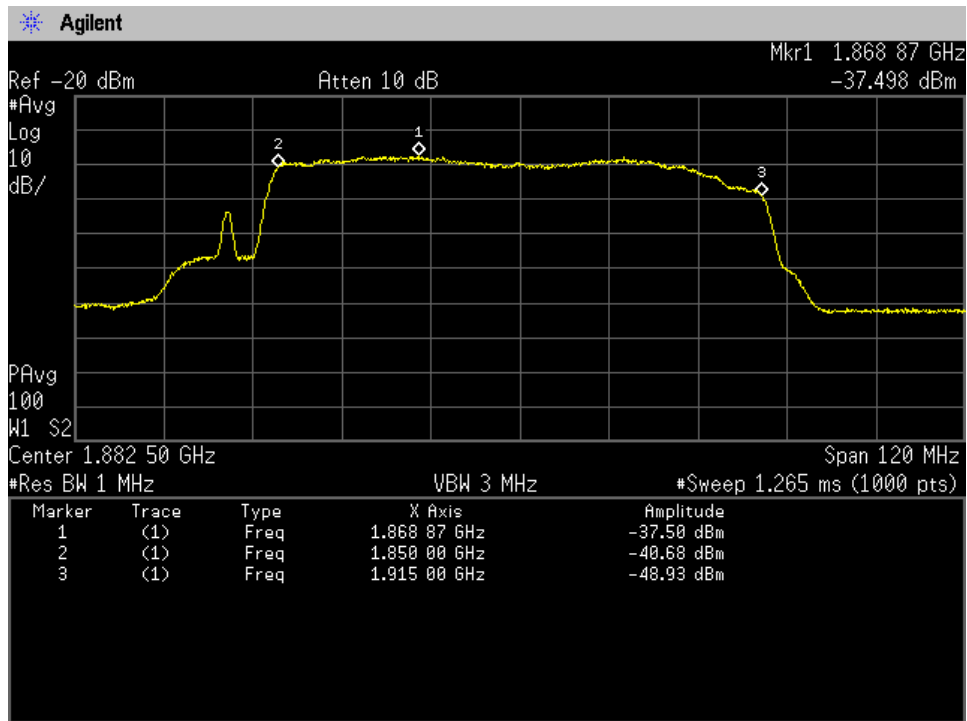

Noise Power_Downlink_746 - 757 MHz_Dedicated_Server Port 4_B13_p2390010

Noise Power_Downlink_869 - 894 MHz_Dedicated_Server Port 1_B5_p2390010

Noise Power_Downlink_869 - 894 MHz_Dedicated_Server Port 2_B5_p2390010

Noise Power_Downlink_869 - 894 MHz_Dedicated_Server Port 3_B5_p2390010

Noise Power_Downlink_869 - 894 MHz_Dedicated_Server Port 4_B5_p2390010

Noise Power_Uplink_1710 - 1755 MHz_Common Port_Donor Port 2_B4_p2390010

Noise Power_Uplink_1710 - 1755 MHz_Dedicated Port_Donor Port 2_B4_p2390010

Noise Power_Uplink_1850 - 1915 MHz_Common Port_Donor Port 2_B25_p2390010

Noise Power_Uplink_1850 - 1915 MHz_Dedicated Port_Donor Port 2_B25_p2390010