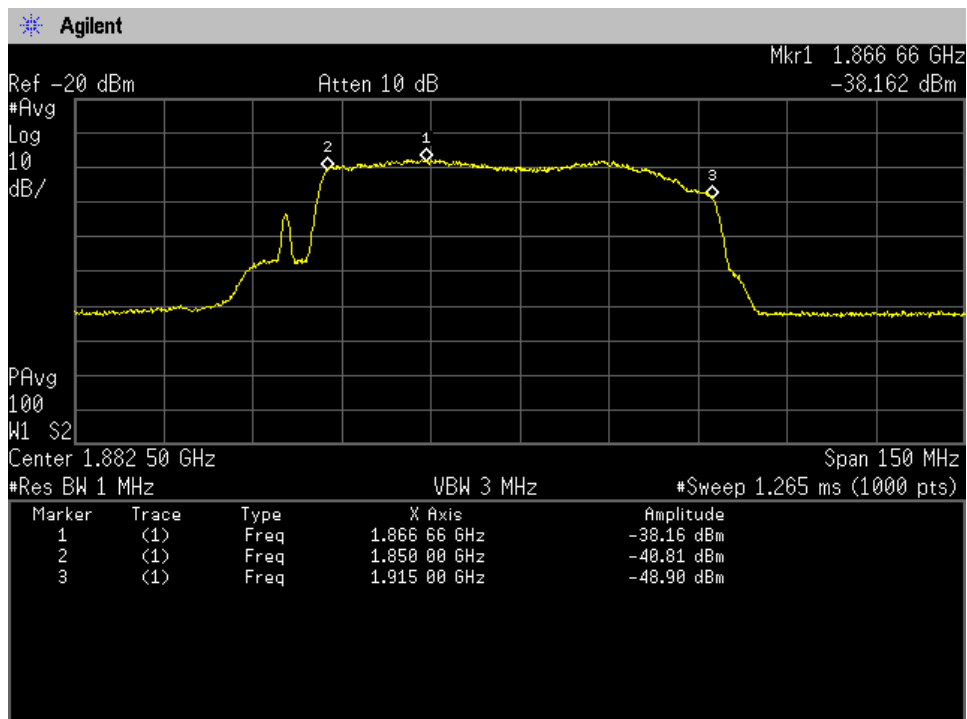

Noise Power_Downlink_746 - 757 MHz_Dedicated_Server Port 4_B13_p2390010

Noise Power_Downlink_869 - 894 MHz_Dedicated_Server Port 1_B5_p2390010

Noise Power_Downlink_869 - 894 MHz_Dedicated_Server Port 2_B5_p2390010

Noise Power_Downlink_869 - 894 MHz_Dedicated_Server Port 3_B5_p2390010

Noise Power_Downlink_869 - 894 MHz_Dedicated_Server Port 4_B5_p2390010

Noise Power_Uplink_1710 - 1755 MHz_Common Port_Donor Port 2_B4_p2390010

Noise Power_Uplink_1710 - 1755 MHz_Dedicated Port_Donor Port 2_B4_p2390010

Noise Power_Uplink_1850 - 1915 MHz_Common Port_Donor Port 2_B25_p2390010

Noise Power_Uplink_1850 - 1915 MHz_Dedicated Port_Donor Port 2_B25_p2390010