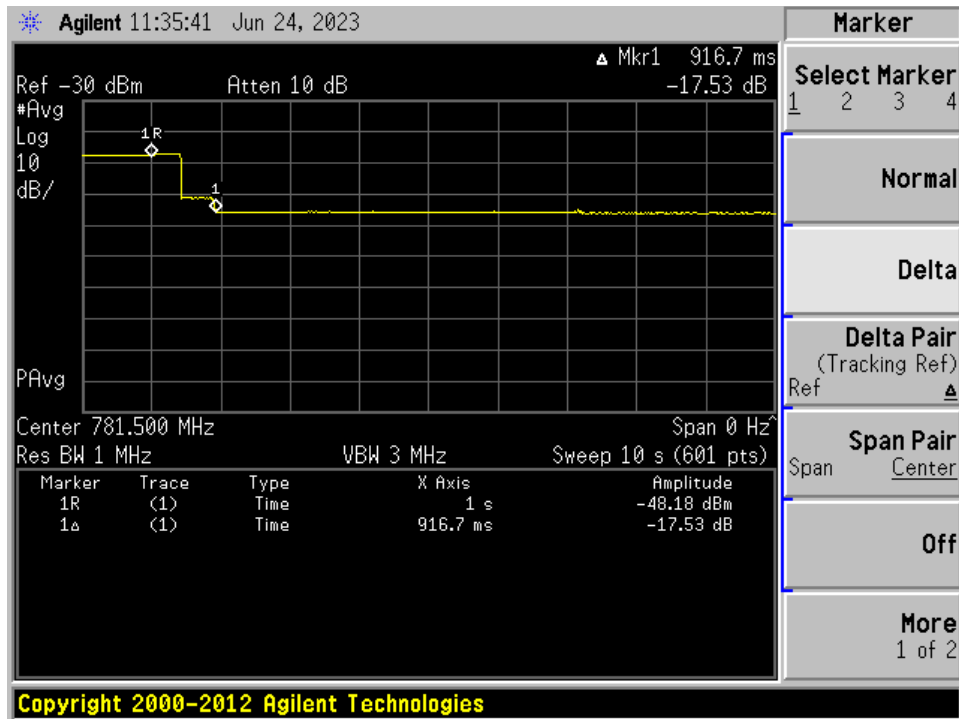

Uplink Noise Timing_B13_776 - 787 MHz_Common Port D2_p2390010