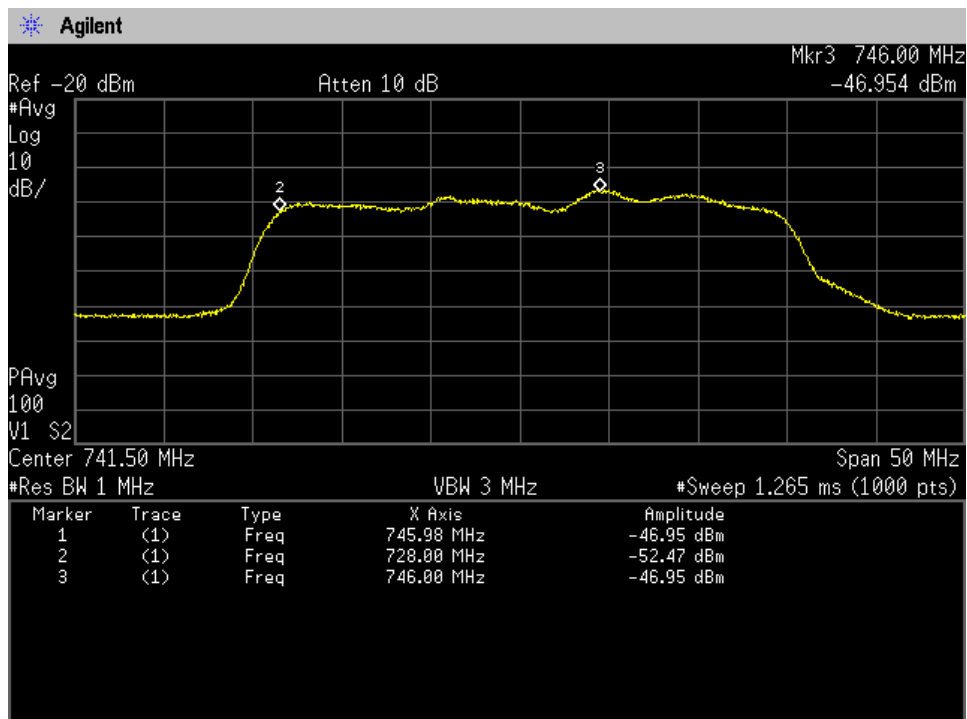

Noise Power_Downlink_1930 - 1995 MHz_Dedicated_Server Port 4_B25_p2390010

Noise Power_Downlink_2110 - 2155 MHz_Dedicated_Server Port 1_B4_p2390010

Noise Power_Downlink_2110 - 2155 MHz_Dedicated_Server Port 2_B4_p2390010

Noise Power_Downlink_2110 - 2155 MHz_Dedicated_Server Port 3_B4_p2390010

Noise Power_Downlink_2110 - 2155 MHz_Dedicated_Server Port 4_B4_p2390010

Noise Power_Downlink_728 - 746 MHz_Dedicated_Server Port 1_B12_p2390010

Noise Power_Downlink_728 - 746 MHz_Dedicated_Server Port 2_B12_p2390010

Noise Power_Downlink_728 - 746 MHz_Dedicated_Server Port 3_B12_p2390010

Noise Power_Downlink_728 - 746 MHz_Dedicated_Server Port 4_B12_p2390010