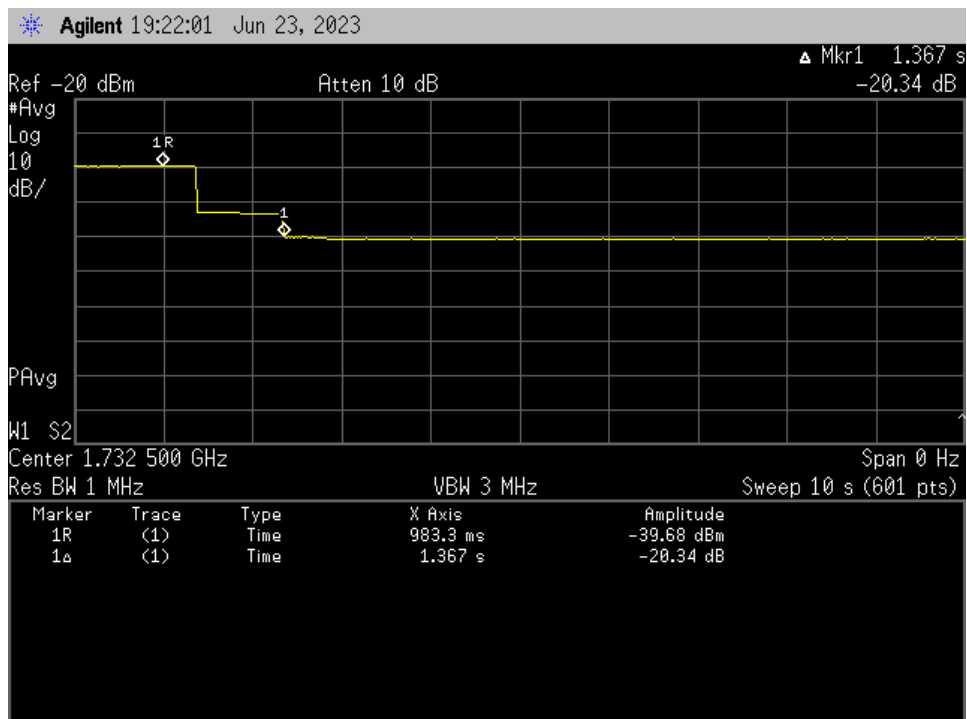

Uplink Noise Timing_B4_1710 - 1755 MHz_Dedicated Port D2_p2390010