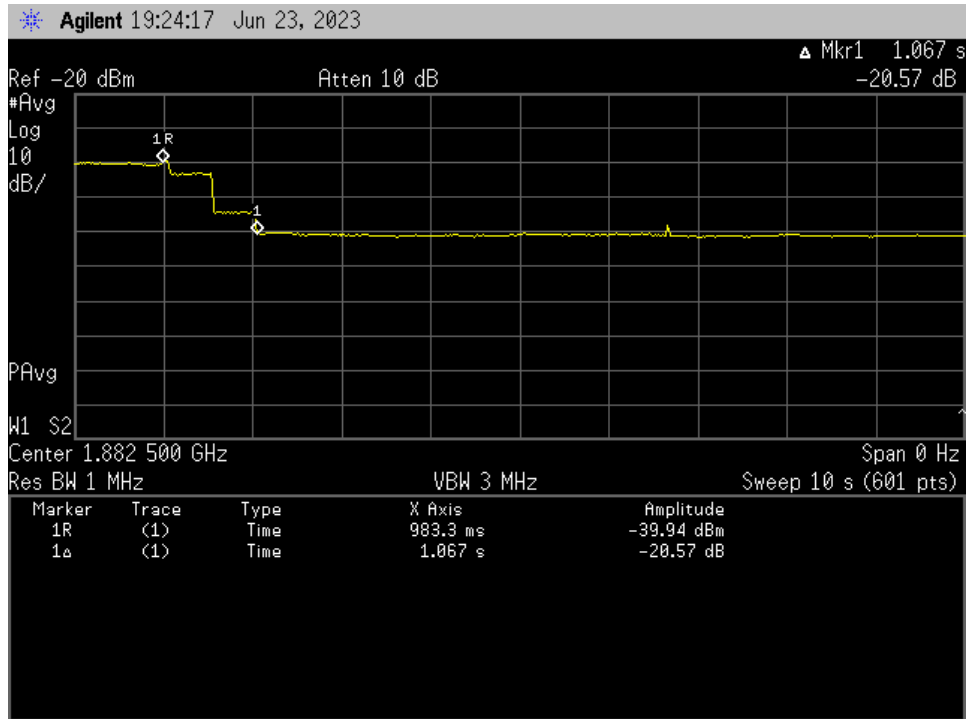

Uplink Noise Timing_B2_1850 - 1915 MHz_Dedicated Port D2_p2390010