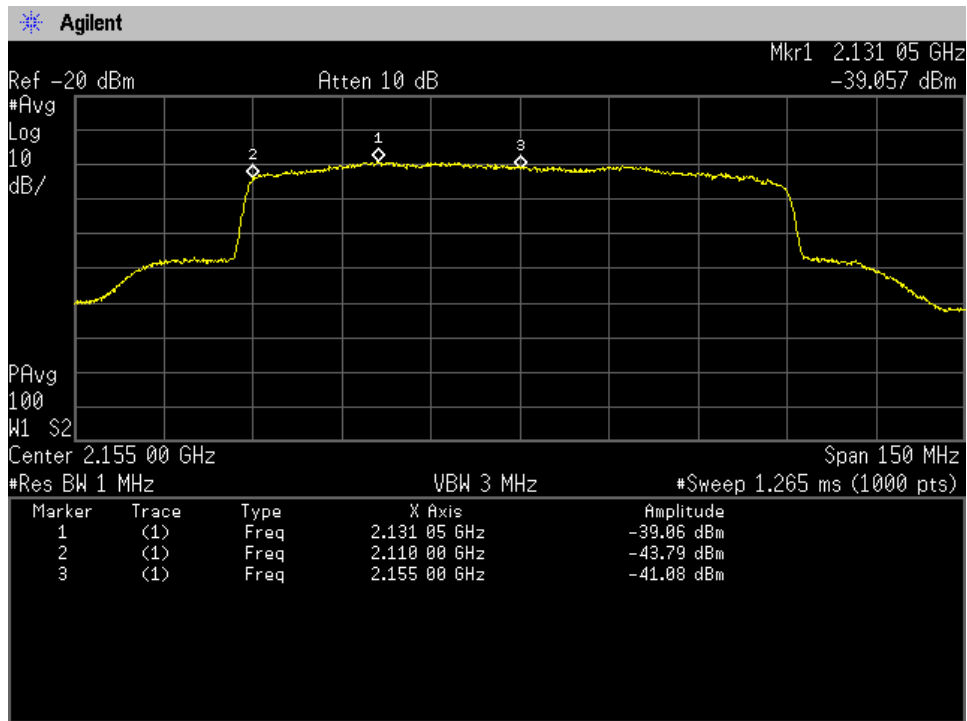

Annex F

Noise Power

Uplink Noise Timing

Noise Power_Downlink_1930 - 1995 MHz_Dedicated_Server Port 1_B25_p2390010

Noise Power_Downlink_1930 - 1995 MHz_Dedicated_Server Port 2_B25_p2390010

Noise Power_Downlink_1930 - 1995 MHz_Dedicated_Server Port 3_B25_p2390010

Noise Power_Downlink_1930 - 1995 MHz_Dedicated_Server Port 4_B25_p2390010

Noise Power_Downlink_2110 - 2155 MHz_Dedicated_Server Port 1_B4_p2390010

Noise Power_Downlink_2110 - 2155 MHz_Dedicated_Server Port 2_B4_p2390010

Noise Power_Downlink_2110 - 2155 MHz_Dedicated_Server Port 3_B4_p2390010

Noise Power_Downlink_2110 - 2155 MHz_Dedicated_Server Port 4_B4_p2390010

Noise Power_Downlink_728 - 746 MHz_Dedicated_Server Port 1_B12_p2390010