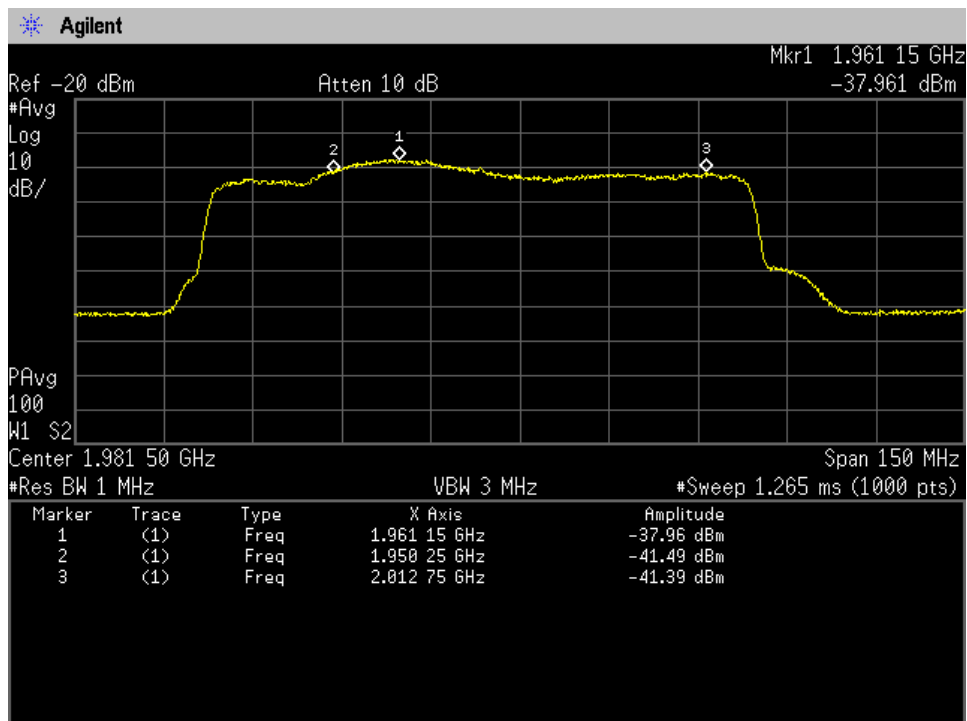

Annex F

Noise Power

Uplink Noise Timing

Noise Power_Downlink_1930 - 1995 MHz_Dedicated_Server Port 1_B25_p2390010

Noise Power_Downlink_1930 - 1995 MHz_Dedicated_Server Port 2_B25_p2390010

Noise Power_Downlink_1930 - 1995 MHz_Dedicated_Server Port 3_B25_p2390010

Noise Power_Downlink_1930 - 1995 MHz_Dedicated_Server Port 4_B25_p2390010

Noise Power_Downlink_2110 - 2155 MHz_Dedicated_Server Port 1_B4_p2390010

Noise Power_Downlink_2110 - 2155 MHz_Dedicated_Server Port 2_B4_p2390010

Noise Power_Downlink_2110 - 2155 MHz_Dedicated_Server Port 3_B4_p2390010

Noise Power_Downlink_2110 - 2155 MHz_Dedicated_Server Port 4_B4_p2390010

Noise Power_Downlink_728 - 746 MHz_Dedicated_Server Port 1_B12_p2390010