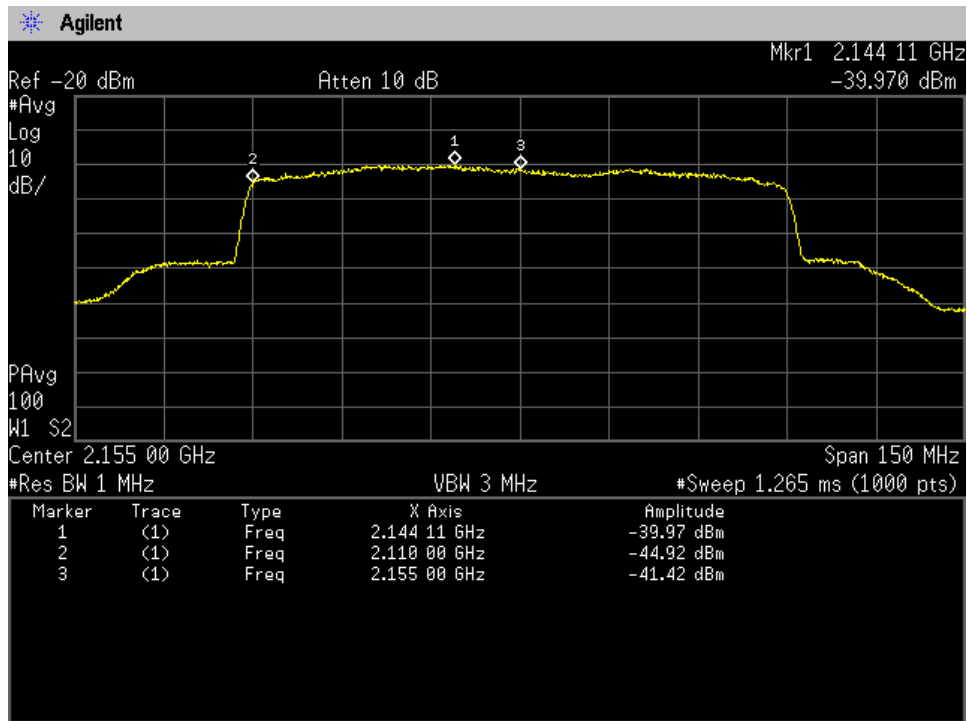

Annex F

Noise Power

Uplink Noise Timing

Noise Power_Downlink_1930 - 1995 MHz_Dedicated_Server Port 1_B25_p2390010

Noise Power_Downlink_1930 - 1995 MHz_Dedicated_Server Port 2_B25_p2390010

Noise Power_Downlink_1930 - 1995 MHz_Dedicated_Server Port 3_B25_p2390010

Noise Power_Downlink_1930 - 1995 MHz_Dedicated_Server Port 4_B25_p2390010

Noise Power_Downlink_2110 - 2155 MHz_Dedicated_Server Port 1_B4_p2390010

Noise Power_Downlink_2110 - 2155 MHz_Dedicated_Server Port 2_B4_p2390010

Noise Power_Downlink_2110 - 2155 MHz_Dedicated_Server Port 3_B4_p2390010

Noise Power_Downlink_2110 - 2155 MHz_Dedicated_Server Port 4_B4_p2390010

Noise Power_Downlink_728 - 746 MHz_Dedicated_Server Port 1_B12_p2390010

Noise Power_Downlink_728 - 746 MHz_Dedicated_Server Port 2_B12_p2390010

Noise Power_Downlink_728 - 746 MHz_Dedicated_Server Port 3_B12_p2390010

Noise Power_Downlink_728 - 746 MHz_Dedicated_Server Port 4_B12_p2390010