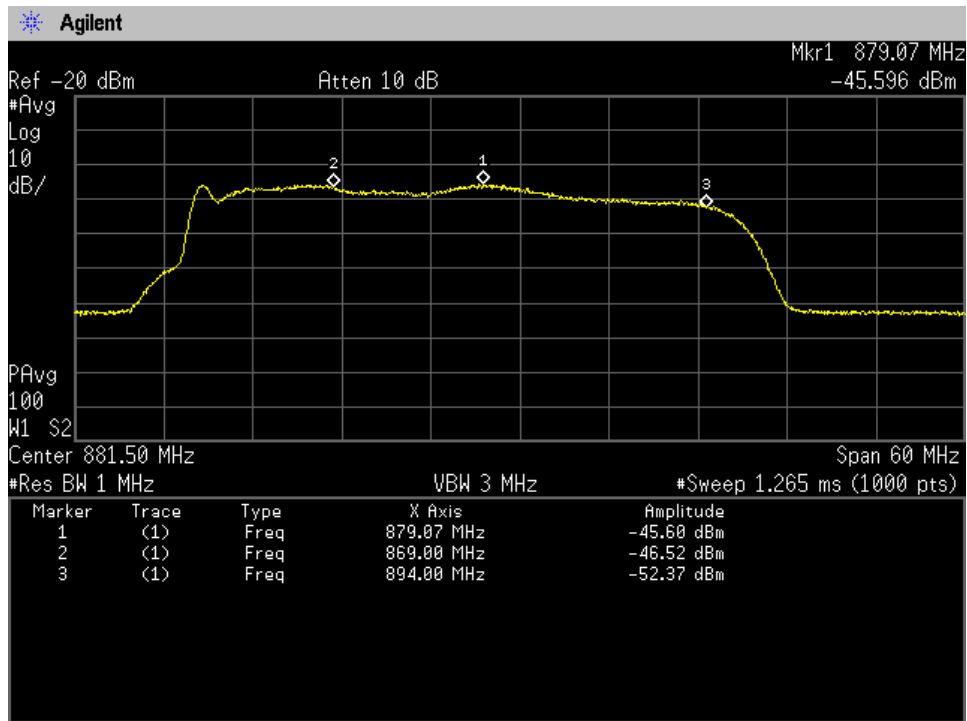

Noise Power_Downlink_746 - 757 MHz_Dedicated_Server Port 1_B13_p2390010

Noise Power_Downlink_746 - 757 MHz_Dedicated_Server Port 2_B13_p2390010

Noise Power_Downlink_746 - 757 MHz_Dedicated_Server Port 3_B13_p2390010

Noise Power_Downlink_746 - 757 MHz_Dedicated_Server Port 4_B13_p2390010

Noise Power_Downlink_869 - 894 MHz_Dedicated_Server Port 1_B5_p2390010

Noise Power_Downlink_869 - 894 MHz_Dedicated_Server Port 2_B5_p2390010