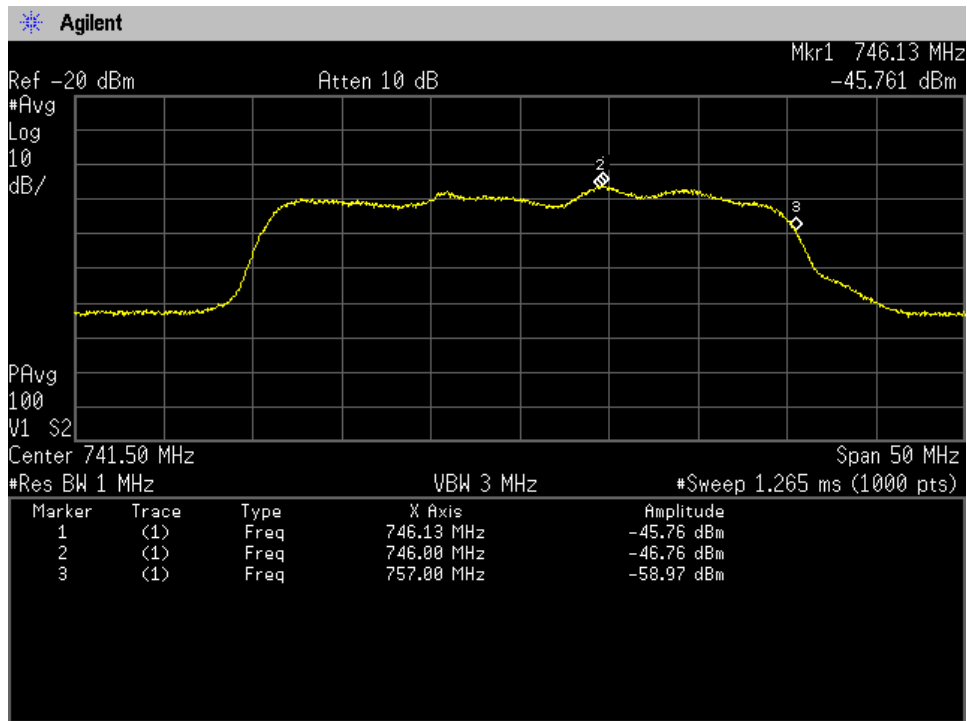

Noise Power_Downlink_2110 - 2155 MHz_Dedicated_Server Port 3_B4_p2390010

Noise Power_Downlink_2110 - 2155 MHz_Dedicated_Server Port 4_B4_p2390010

Noise Power_Downlink_728 - 746 MHz_Dedicated_Server Port 1_B12_p2390010

Noise Power_Downlink_728 - 746 MHz_Dedicated_Server Port 2_B12_p2390010

Noise Power_Downlink_728 - 746 MHz_Dedicated_Server Port 3_B12_p2390010

Noise Power_Downlink_728 - 746 MHz_Dedicated_Server Port 4_B12_p2390010

Noise Power_Downlink_746 - 757 MHz_Dedicated_Server Port 1_B13_p2390010

Noise Power_Downlink_746 - 757 MHz_Dedicated_Server Port 2_B13_p2390010

Noise Power_Downlink_746 - 757 MHz_Dedicated_Server Port 3_B13_p2390010