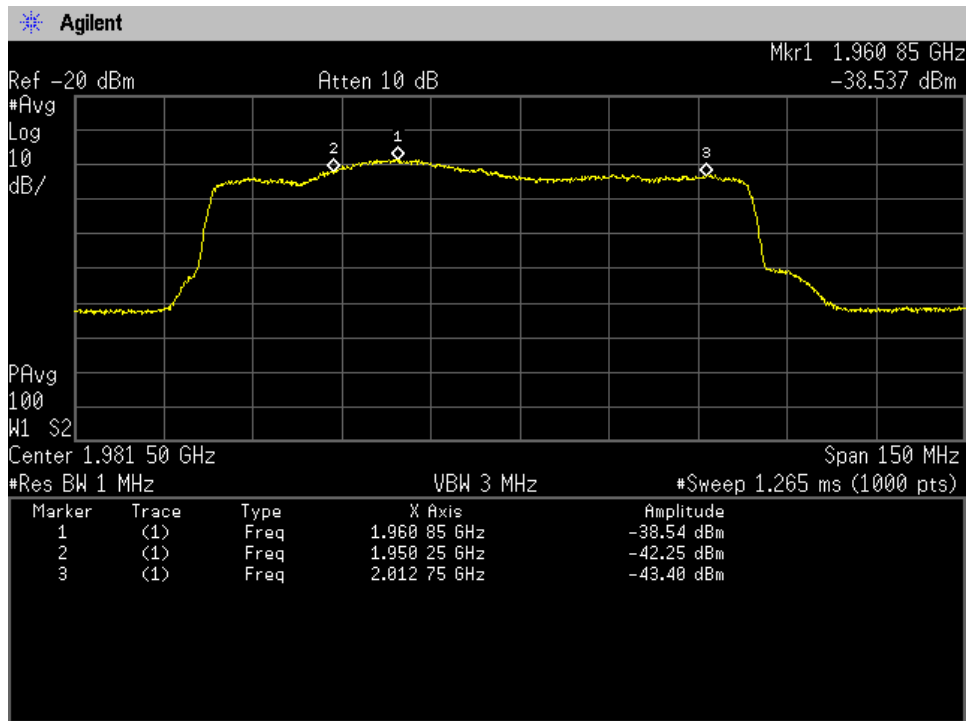

Annex F

Noise Power

Uplink Noise Timing

Noise Power_Downlink_1930 - 1995 MHz_Dedicated_Server Port 1_B25_p2390010

Noise Power_Downlink_1930 - 1995 MHz_Dedicated_Server Port 2_B25_p2390010

Noise Power_Downlink_1930 - 1995 MHz_Dedicated_Server Port 3_B25_p2390010

Noise Power_Downlink_1930 - 1995 MHz_Dedicated_Server Port 4_B25_p2390010

Noise Power_Downlink_2110 - 2155 MHz_Dedicated_Server Port 1_B4_p2390010

Noise Power_Downlink_2110 - 2155 MHz_Dedicated_Server Port 2_B4_p2390010

Noise Power_Downlink_2110 - 2155 MHz_Dedicated_Server Port 3_B4_p2390010

Noise Power_Downlink_2110 - 2155 MHz_Dedicated_Server Port 4_B4_p2390010

Noise Power_Downlink_728 - 746 MHz_Dedicated_Server Port 1_B12_p2390010