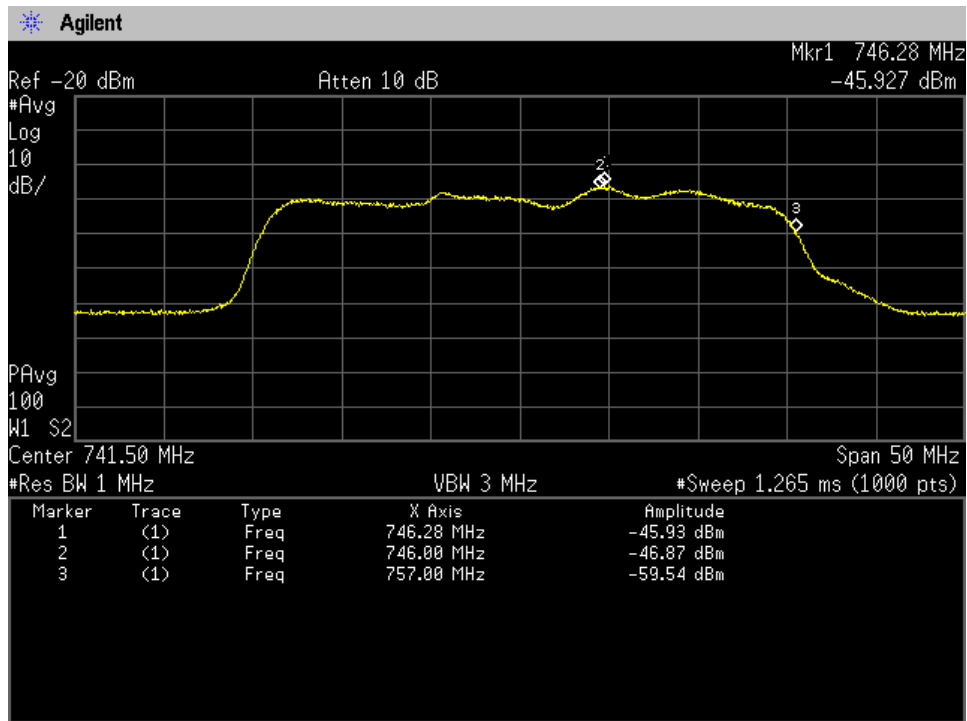

Noise Power_Downlink_2110 - 2155 MHz_Dedicated_Server Port 3_B4_p2390010

Noise Power_Downlink_2110 - 2155 MHz_Dedicated_Server Port 4_B4_p2390010

Noise Power_Downlink_728 - 746 MHz_Dedicated_Server Port 1_B12_p2390010

Noise Power_Downlink_728 - 746 MHz_Dedicated_Server Port 2_B12_p2390010

Noise Power_Downlink_728 - 746 MHz_Dedicated_Server Port 3_B12_p2390010

Noise Power_Downlink_728 - 746 MHz_Dedicated_Server Port 4_B12_p2390010

Noise Power_Downlink_746 - 757 MHz_Dedicated_Server Port 1_B13_p2390010

Noise Power_Downlink_746 - 757 MHz_Dedicated_Server Port 2_B13_p2390010

Noise Power_Downlink_746 - 757 MHz_Dedicated_Server Port 3_B13_p2390010