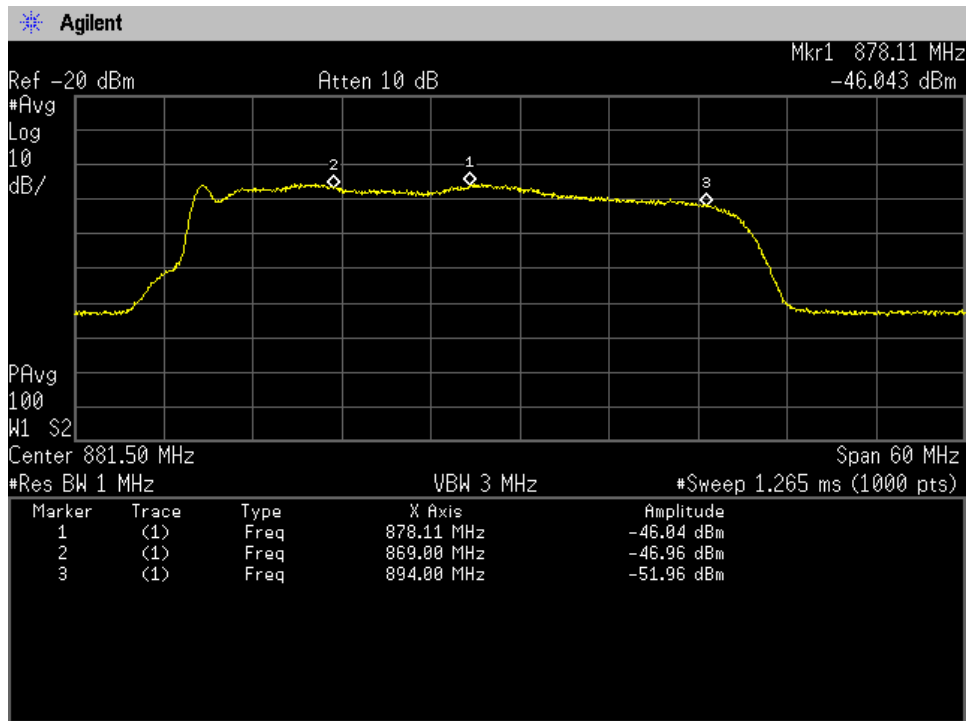

Noise Power_Downlink_746 - 757 MHz_Dedicated_Server Port 4_B13_p2390010

Noise Power_Downlink_869 - 894 MHz_Dedicated_Server Port 1_B5_p2390010

Noise Power_Downlink_869 - 894 MHz_Dedicated_Server Port 2_B5_p2390010

Noise Power_Downlink_869 - 894 MHz_Dedicated_Server Port 3_B5_p2390010

Noise Power_Downlink_869 - 894 MHz_Dedicated_Server Port 4_B5_p2390010

Noise Power_Uplink_1710 - 1755 MHz_Common Port_Donor Port 2_B4_p2390010