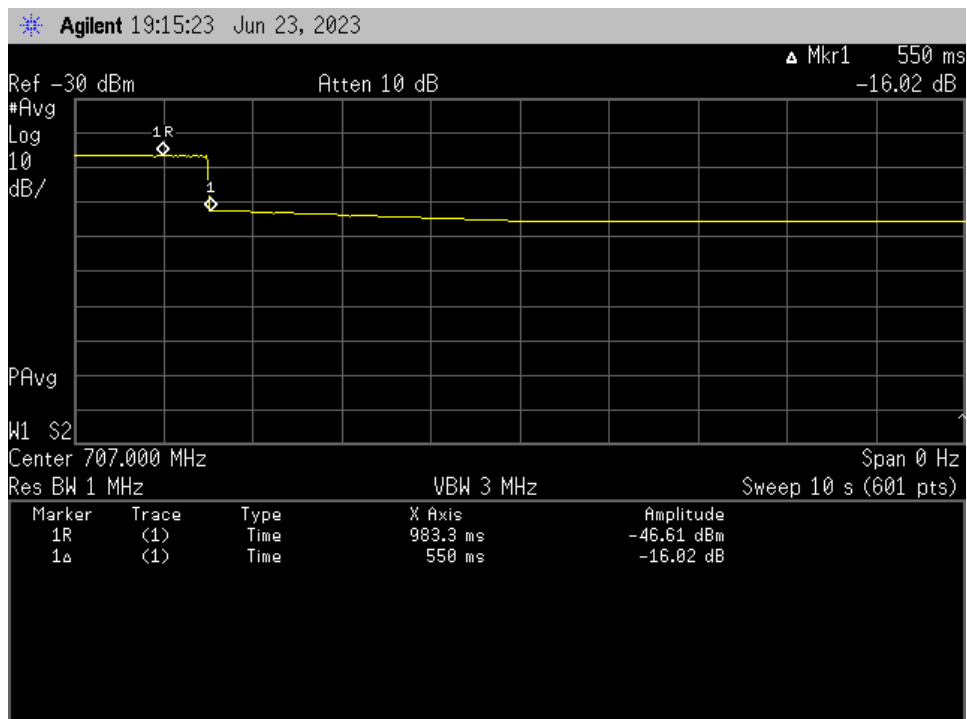

Uplink Noise Timing_B12_698 - 716 MHz_Dedicated Port D3_p2390010