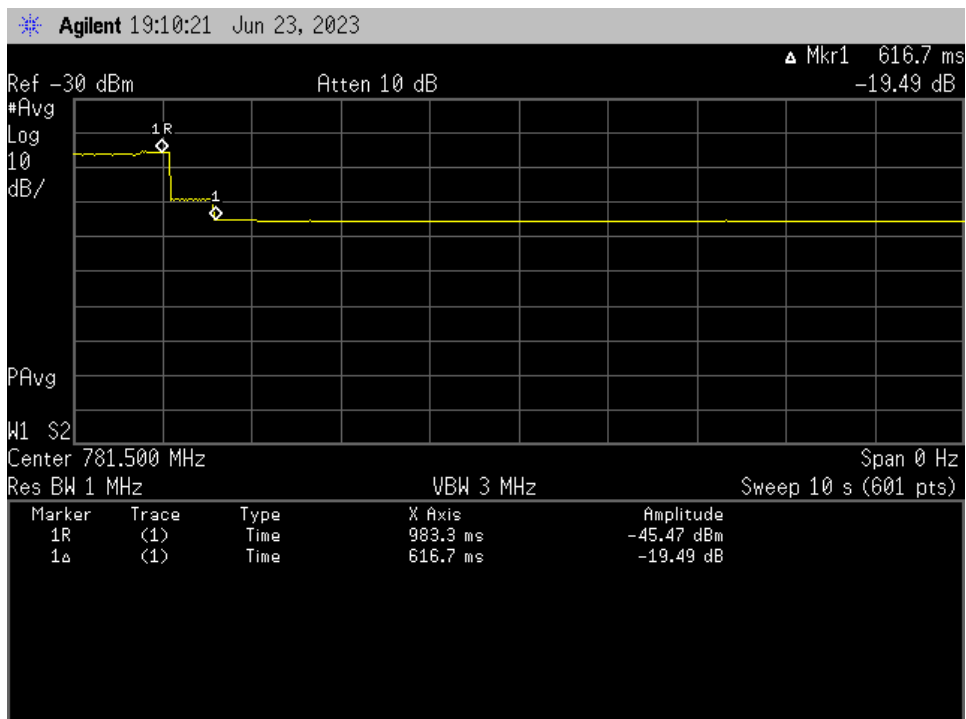

Uplink Noise Timing_B12_698 - 716 MHz_Common Port D2_p2310010

Uplink Noise Timing_B12_698 - 716 MHz_Dedicated Port D3_p2390010

Uplink Noise Timing_B13_776 - 787 MHz_Common Port D2_p2390010

Uplink Noise Timing_B13_776 - 787 MHz_Dedicated Port D3_p2390010