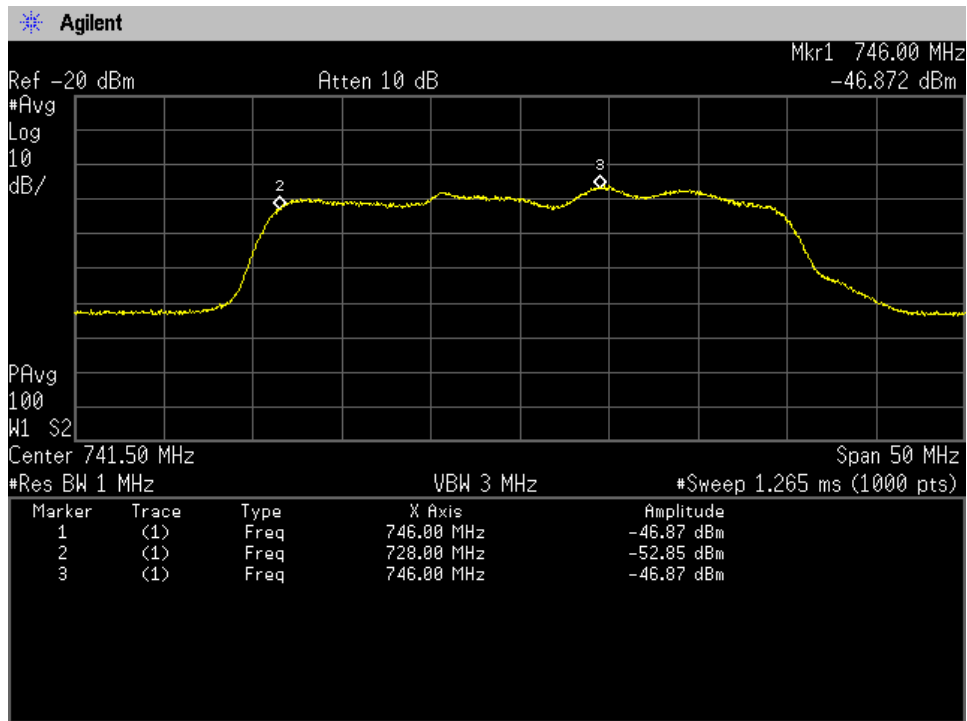

Noise Power_Downlink_1930 - 1995 MHz_Dedicated_Server Port 4_B25_p2390010

Noise Power_Downlink_2110 - 2155 MHz_Dedicated_Server Port 1_B4_p2390010

Noise Power_Downlink_2110 - 2155 MHz_Dedicated_Server Port 2_B4_p2390010

Noise Power_Downlink_2110 - 2155 MHz_Dedicated_Server Port 3_B4_p2390010

Noise Power_Downlink_2110 - 2155 MHz_Dedicated_Server Port 4_B4_p2390010

Noise Power_Downlink_728 - 746 MHz_Dedicated_Server Port 1_B12_p2390010

Noise Power_Downlink_728 - 746 MHz_Dedicated_Server Port 2_B12_p2390010

Noise Power_Downlink_728 - 746 MHz_Dedicated_Server Port 3_B12_p2390010

Noise Power_Downlink_728 - 746 MHz_Dedicated_Server Port 4_B12_p2390010