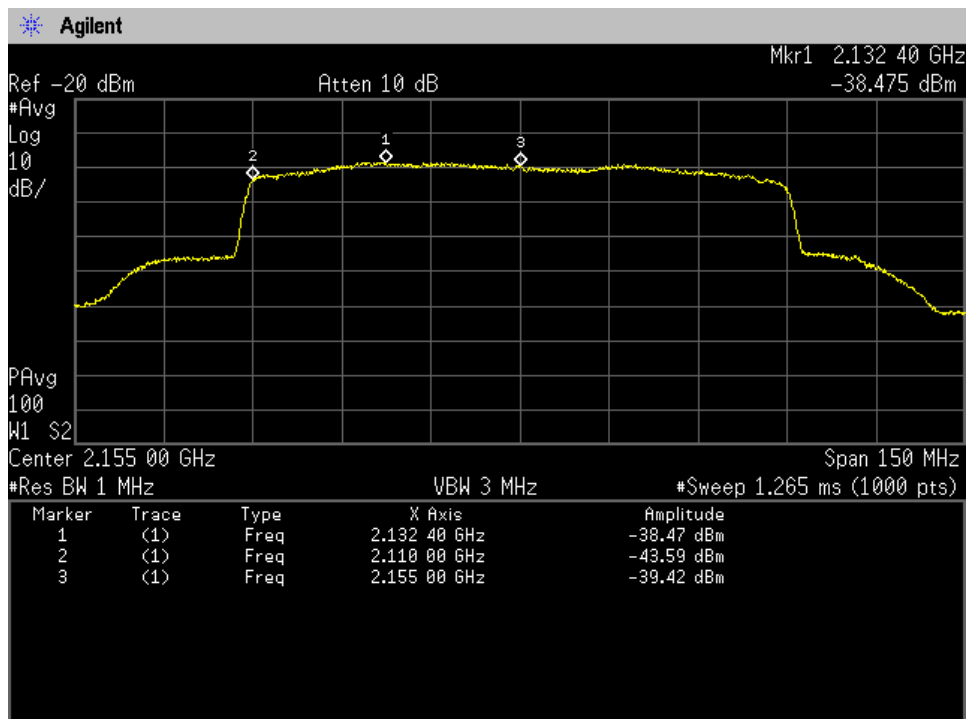

Annex F

Noise Power

Uplink Noise Timing

Noise Power_Downlink_1930 - 1995 MHz_Dedicated_Server Port 1_B25_p2390010

Noise Power_Downlink_1930 - 1995 MHz_Dedicated_Server Port 2_B25_p2390010

Noise Power_Downlink_1930 - 1995 MHz_Dedicated_Server Port 3_B25_p2390010

Noise Power_Downlink_1930 - 1995 MHz_Dedicated_Server Port 4_B25_p2390010

Noise Power_Downlink_2110 - 2155 MHz_Dedicated_Server Port 1_B4_p2390010

Noise Power_Downlink_2110 - 2155 MHz_Dedicated_Server Port 2_B4_p2390010

Noise Power_Downlink_2110 - 2155 MHz_Dedicated_Server Port 3_B4_p2390010

Noise Power_Downlink_2110 - 2155 MHz_Dedicated_Server Port 4_B4_p2390010

Noise Power_Downlink_728 - 746 MHz_Dedicated_Server Port 1_B12_p2390010