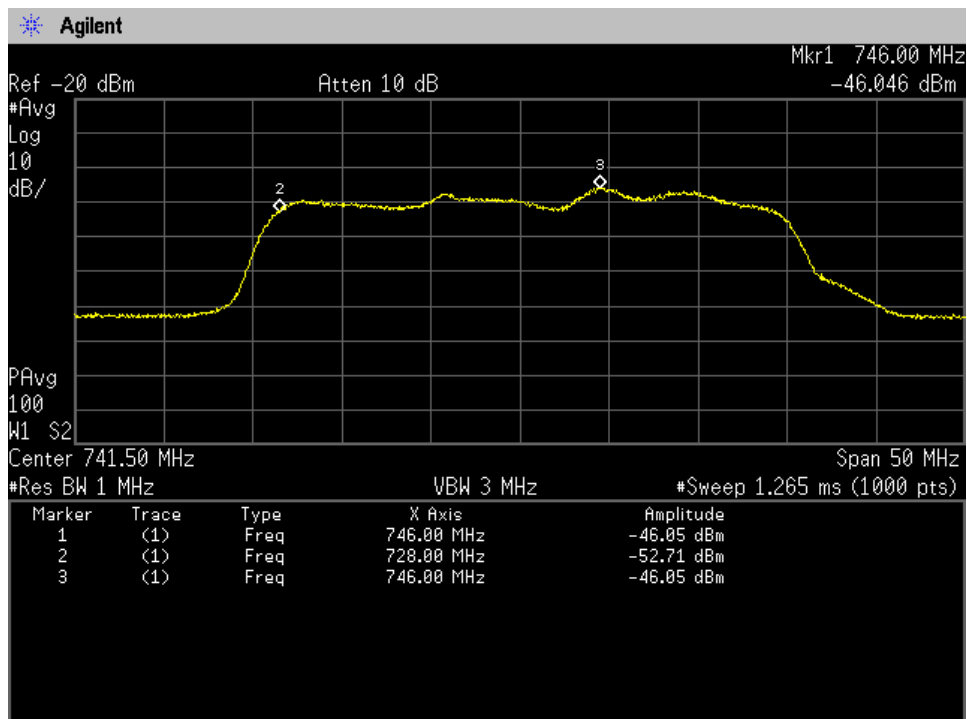

Noise Power_Downlink_1930 - 1995 MHz_Dedicated_Server Port 4_B25_p2390010

Noise Power_Downlink_2110 - 2155 MHz_Dedicated_Server Port 1_B4_p2390010

Noise Power_Downlink_2110 - 2155 MHz_Dedicated_Server Port 2_B4_p2390010

Noise Power_Downlink_2110 - 2155 MHz_Dedicated_Server Port 3_B4_p2390010

Noise Power_Downlink_2110 - 2155 MHz_Dedicated_Server Port 4_B4_p2390010

Noise Power_Downlink_728 - 746 MHz_Dedicated_Server Port 1_B12_p2390010

Noise Power_Downlink_728 - 746 MHz_Dedicated_Server Port 2_B12_p2390010

Noise Power_Downlink_728 - 746 MHz_Dedicated_Server Port 3_B12_p2390010

Noise Power_Downlink_728 - 746 MHz_Dedicated_Server Port 4_B12_p2390010