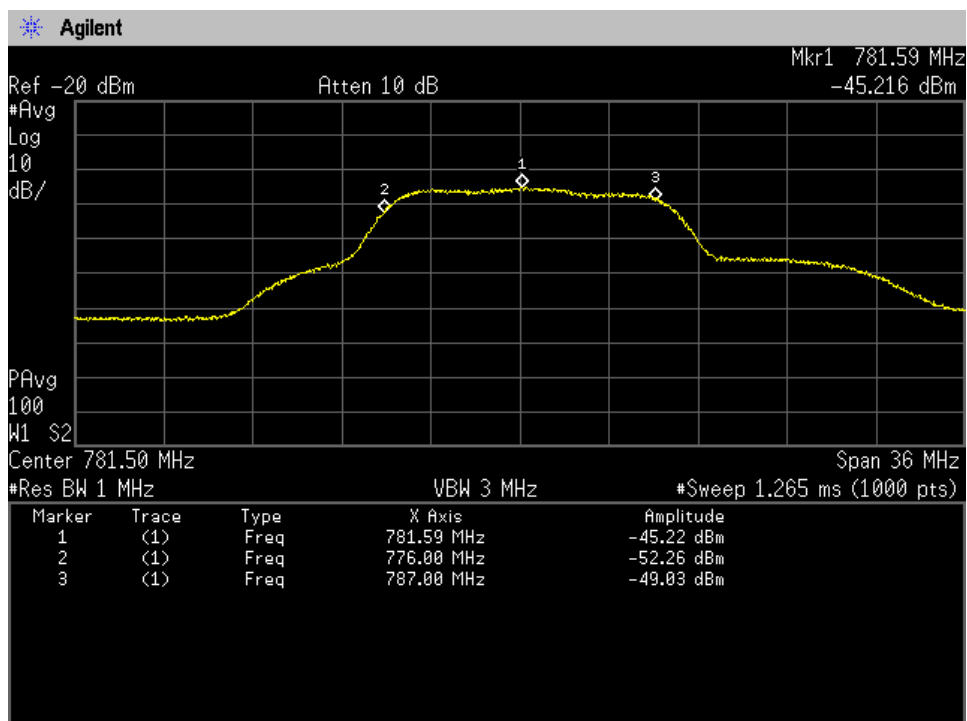

Noise Power_Uplink_776 - 787 MHz_Dedicated Port_Donor Port 3_B13_p2390010