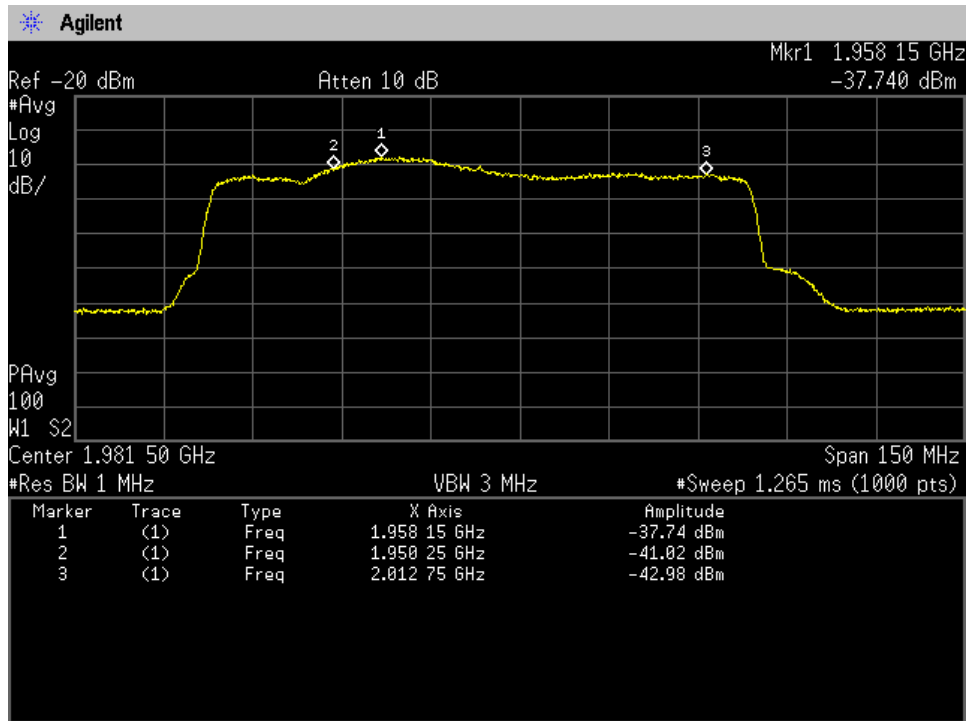

Annex F

Noise Power

Uplink Noise Timing

Noise Power_Downlink_1930 - 1995 MHz_Dedicated_Server Port 1_B25_p2390010

Noise Power_Downlink_1930 - 1995 MHz_Dedicated_Server Port 2_B25_p2390010

Noise Power_Downlink_1930 - 1995 MHz_Dedicated_Server Port 3_B25_p2390010

Noise Power_Downlink_1930 - 1995 MHz_Dedicated_Server Port 4_B25_p2390010

Noise Power_Downlink_2110 - 2155 MHz_Dedicated_Server Port 1_B4_p2390010

Noise Power_Downlink_2110 - 2155 MHz_Dedicated_Server Port 2_B4_p2390010

Noise Power_Downlink_2110 - 2155 MHz_Dedicated_Server Port 3_B4_p2390010

Noise Power_Downlink_2110 - 2155 MHz_Dedicated_Server Port 4_B4_p2390010

Noise Power_Downlink_728 - 746 MHz_Dedicated_Server Port 1_B12_p2390010