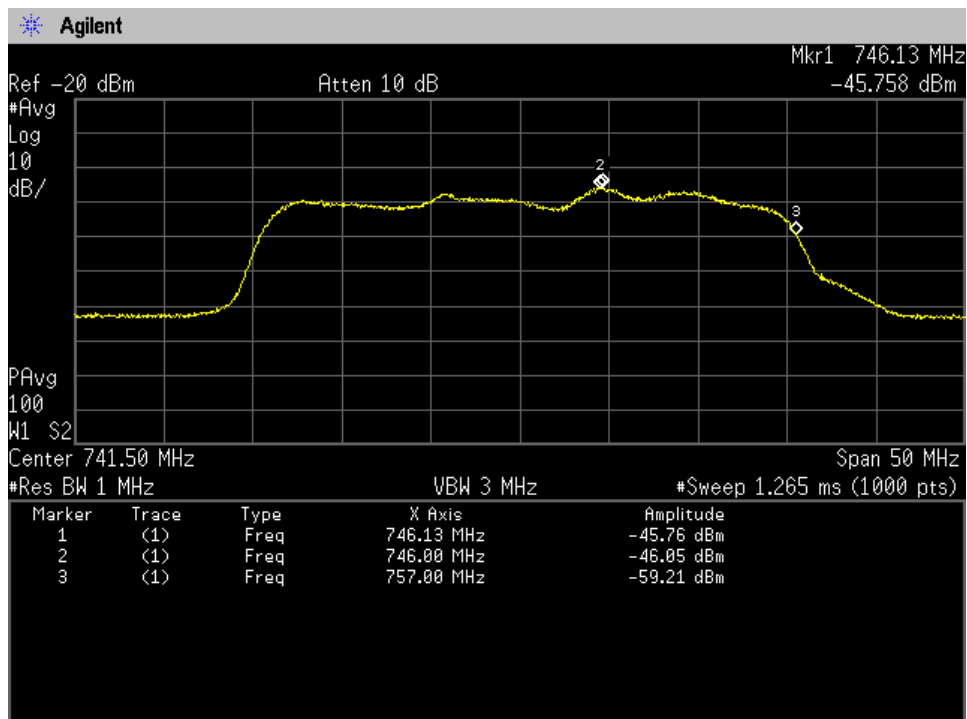

Noise Power_Downlink_2110 - 2155 MHz_Dedicated_Server Port 3_B4_p2390010

Noise Power_Downlink_2110 - 2155 MHz_Dedicated_Server Port 4_B4_p2390010

Noise Power_Downlink_728 - 746 MHz_Dedicated_Server Port 1_B12_p2390010

Noise Power_Downlink_728 - 746 MHz_Dedicated_Server Port 2_B12_p2390010

Noise Power_Downlink_728 - 746 MHz_Dedicated_Server Port 3_B12_p2390010

Noise Power_Downlink_728 - 746 MHz_Dedicated_Server Port 4_B12_p2390010

Noise Power_Downlink_746 - 757 MHz_Dedicated_Server Port 1_B13_p2390010

Noise Power_Downlink_746 - 757 MHz_Dedicated_Server Port 2_B13_p2390010

Noise Power_Downlink_746 - 757 MHz_Dedicated_Server Port 3_B13_p2390010