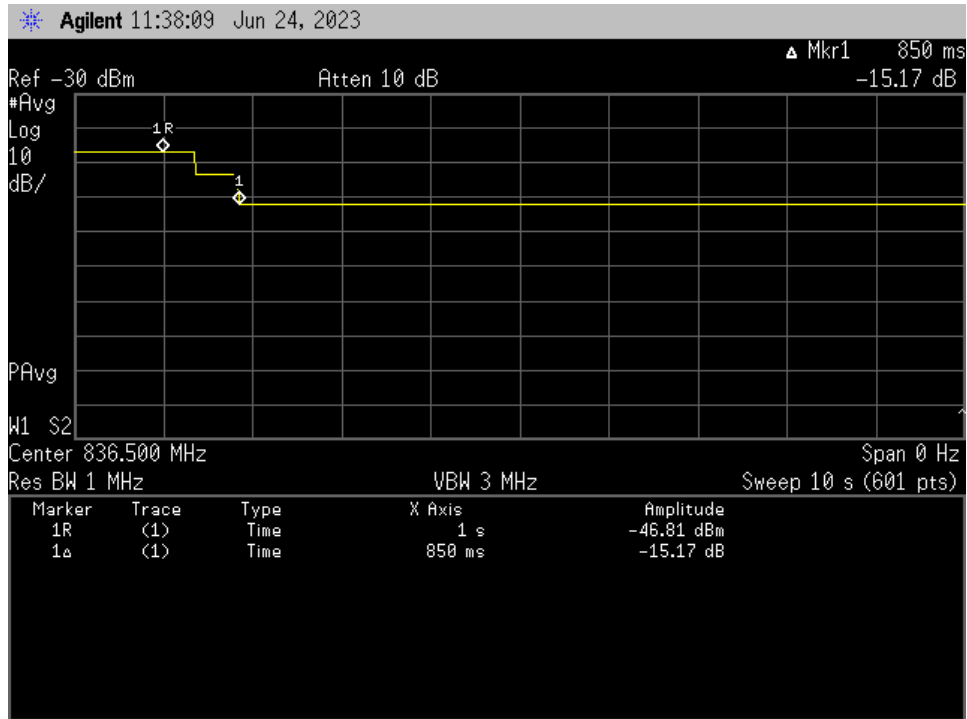

Uplink Noise Timing_B5_824 - 849 MHz_Common Port D2_p2390010