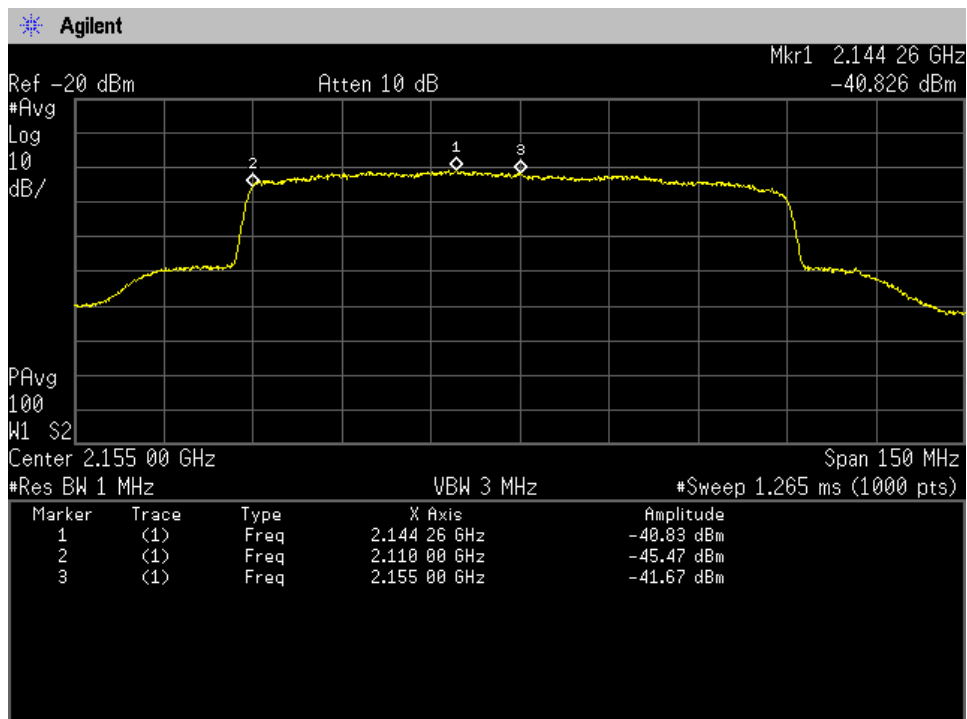

Annex F

Noise Power

Uplink Noise Timing

Noise Power_Downlink_1930 - 1995 MHz_Dedicated_Server Port 1_B25_p2390010

Noise Power_Downlink_1930 - 1995 MHz_Dedicated_Server Port 2_B25_p2390010

Noise Power_Downlink_1930 - 1995 MHz_Dedicated_Server Port 3_B25_p2390010

Noise Power_Downlink_1930 - 1995 MHz_Dedicated_Server Port 4_B25_p2390010

Noise Power_Downlink_2110 - 2155 MHz_Dedicated_Server Port 1_B4_p2390010

Noise Power_Downlink_2110 - 2155 MHz_Dedicated_Server Port 2_B4_p2390010

Noise Power_Downlink_2110 - 2155 MHz_Dedicated_Server Port 3_B4_p2390010

Noise Power_Downlink_2110 - 2155 MHz_Dedicated_Server Port 4_B4_p2390010

Noise Power_Downlink_728 - 746 MHz_Dedicated_Server Port 1_B12_p2390010

Noise Power_Downlink_728 - 746 MHz_Dedicated_Server Port 2_B12_p2390010

Noise Power_Downlink_728 - 746 MHz_Dedicated_Server Port 3_B12_p2390010

Noise Power_Downlink_728 - 746 MHz_Dedicated_Server Port 4_B12_p2390010