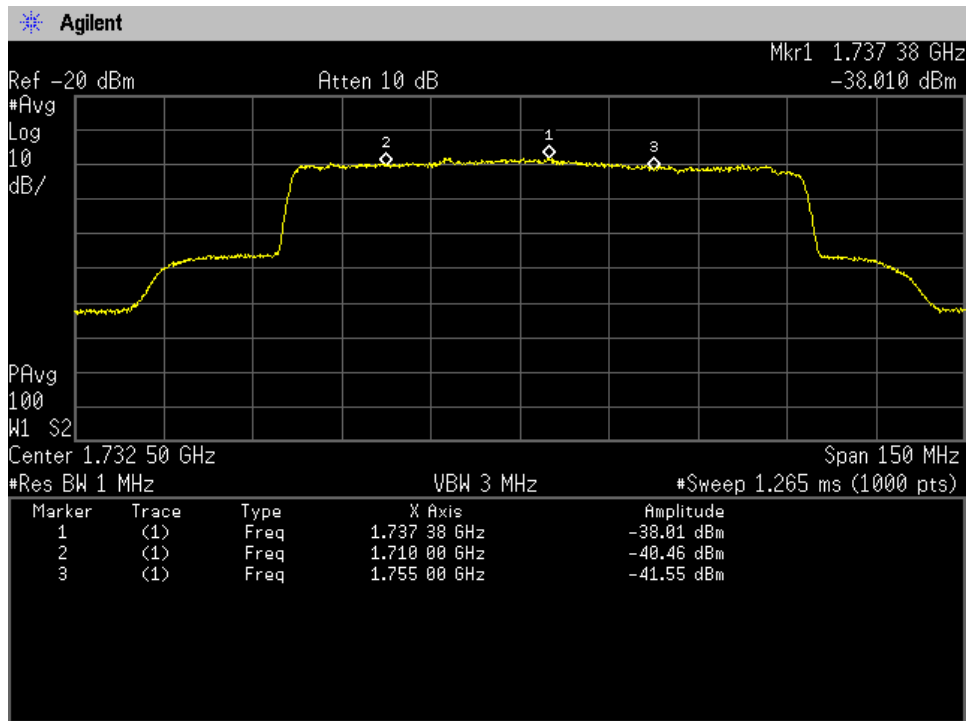

Noise Power_Downlink_746 - 757 MHz_Dedicated_Server Port 4_B13_p2390010

Noise Power_Downlink_869 - 894 MHz_Dedicated_Server Port 1_B5_p2390010

Noise Power_Downlink_869 - 894 MHz_Dedicated_Server Port 2_B5_p2390010

Noise Power_Downlink_869 - 894 MHz_Dedicated_Server Port 3_B5_p2390010

Noise Power_Downlink_869 - 894 MHz_Dedicated_Server Port 4_B5_p2390010

Noise Power_Uplink_1710 - 1755 MHz_Common Port_Donor Port 2_B4_p2390010