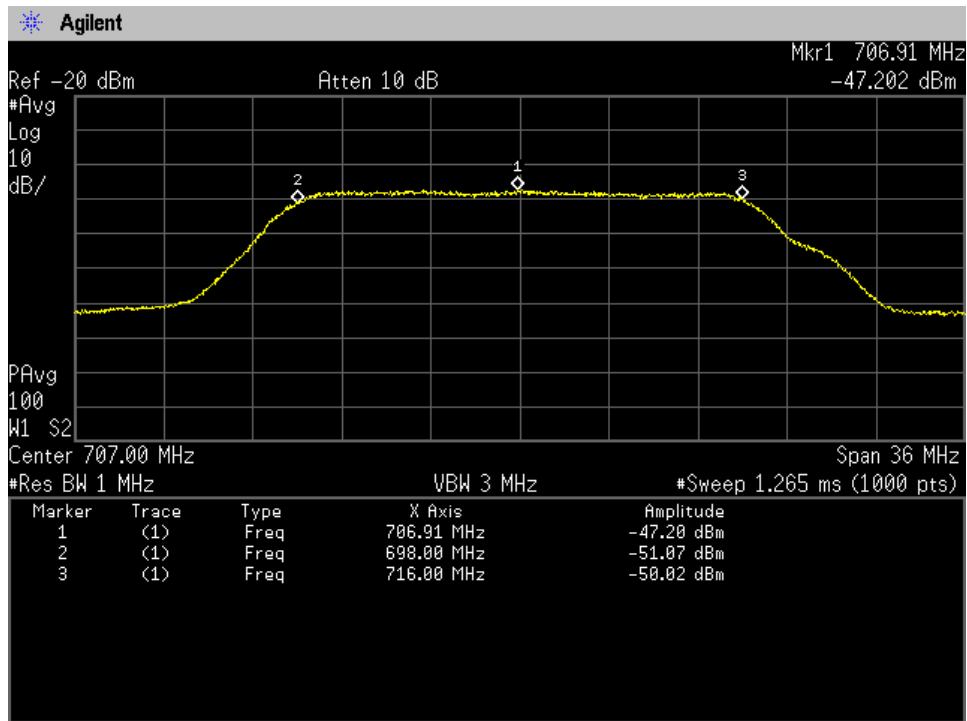

Noise Power_Uplink_698 - 716 MHz_Common Port_Donor Port 2_B12_p2390010