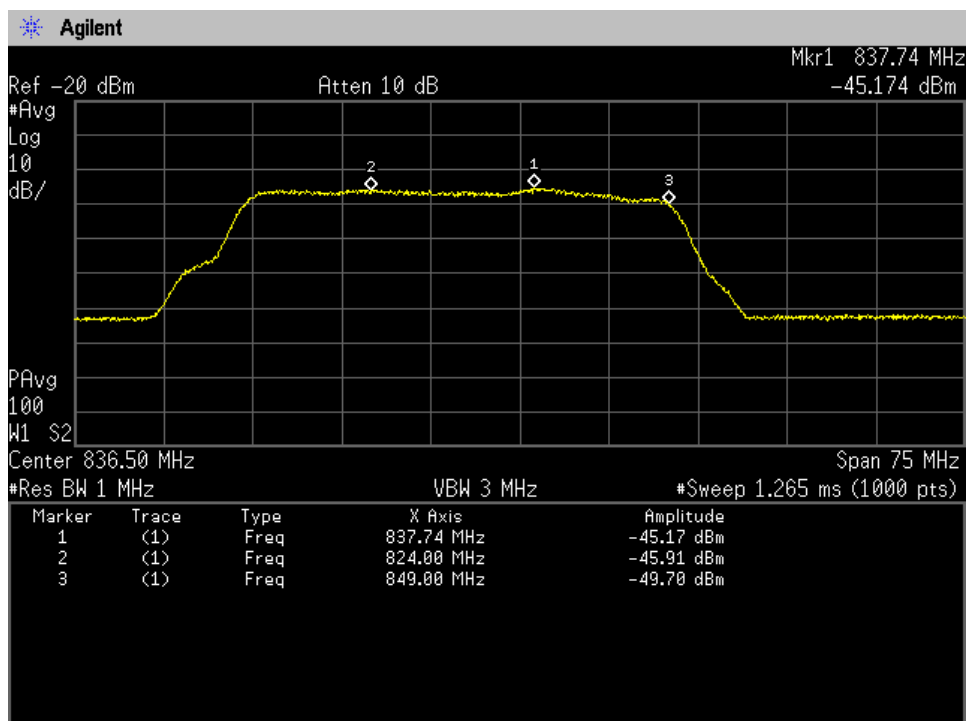

Noise Power_Uplink_824 - 849 MHz_Dedicated Port_Donor Port 1_B5_p2390010