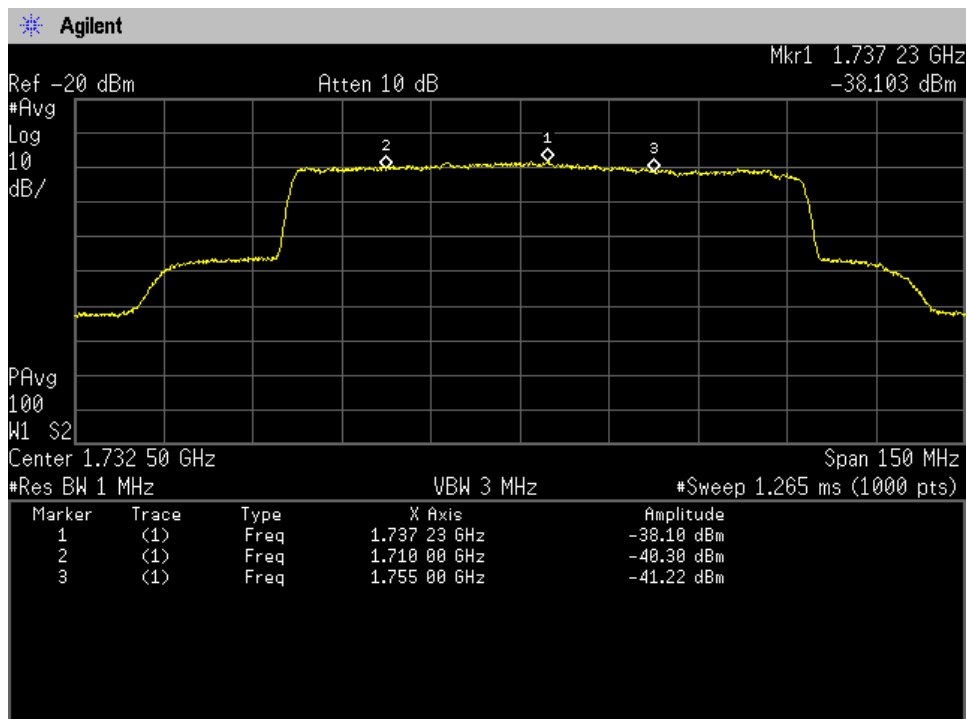

Noise Power_Downlink_746 - 757 MHz_Dedicated_Server Port 4_B13_p2390010

Noise Power_Downlink_869 - 894 MHz_Dedicated_Server Port 1_B5_p2390010

Noise Power_Downlink_869 - 894 MHz_Dedicated_Server Port 2_B5_p2390010

Noise Power_Downlink_869 - 894 MHz_Dedicated_Server Port 3_B5_p2390010

Noise Power_Downlink_869 - 894 MHz_Dedicated_Server Port 4_B5_p2390010

Noise Power_Uplink_1710 - 1755 MHz_Common Port_Donor Port 2_B4_p2390010

Noise Power_Uplink_1710 - 1755 MHz_Dedicated Port_Donor Port 2_B4_p2390010

Noise Power_Uplink_1850 - 1915 MHz_Common Port_Donor Port 2_B25_p2390010

Noise Power_Uplink_1850 - 1915 MHz_Dedicated Port_Donor Port 2_B25_p2390010