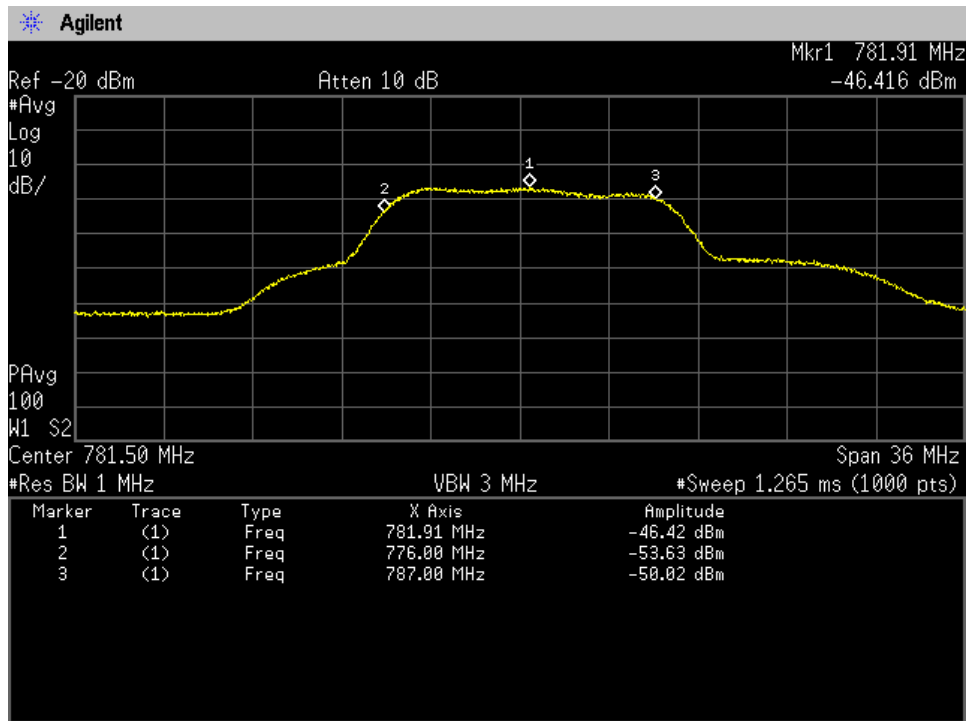

Noise Power_Uplink_776 - 787 MHz_Common Port_Donor Port 2_B13_p2390010