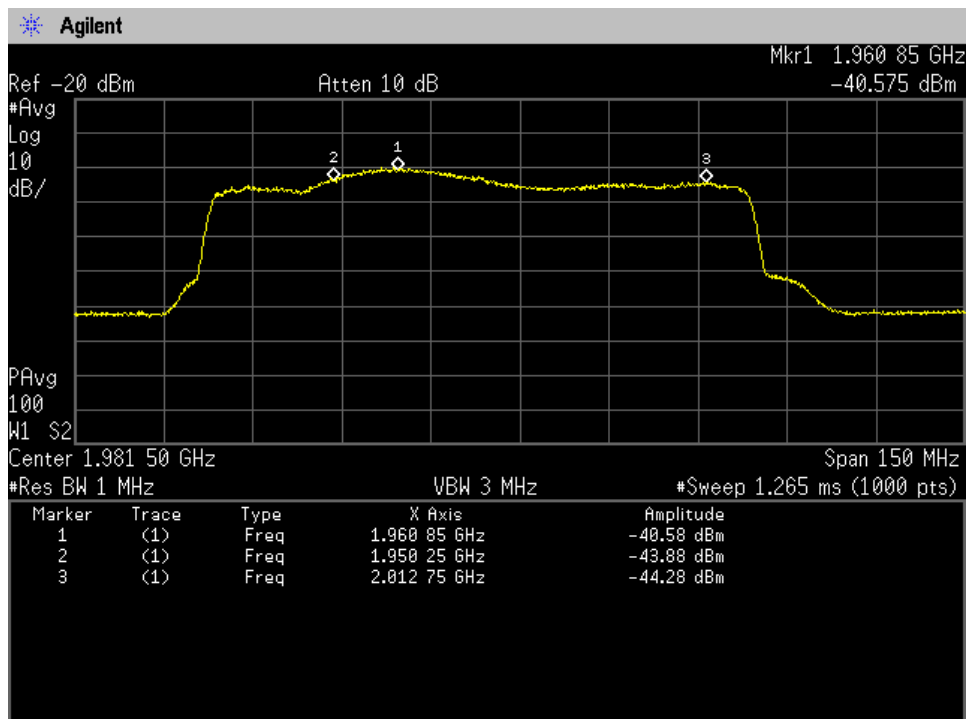

Annex F

Noise Power

Uplink Noise Timing

Noise Power_Downlink_1930 - 1995 MHz_Dedicated_Server Port 1_B25_p2390010

Noise Power_Downlink_1930 - 1995 MHz_Dedicated_Server Port 2_B25_p2390010

Noise Power_Downlink_1930 - 1995 MHz_Dedicated_Server Port 3_B25_p2390010

Noise Power_Downlink_1930 - 1995 MHz_Dedicated_Server Port 4_B25_p2390010

Noise Power_Downlink_2110 - 2155 MHz_Dedicated_Server Port 1_B4_p2390010

Noise Power_Downlink_2110 - 2155 MHz_Dedicated_Server Port 2_B4_p2390010

Noise Power_Downlink_2110 - 2155 MHz_Dedicated_Server Port 3_B4_p2390010

Noise Power_Downlink_2110 - 2155 MHz_Dedicated_Server Port 4_B4_p2390010

Noise Power_Downlink_728 - 746 MHz_Dedicated_Server Port 1_B12_p2390010