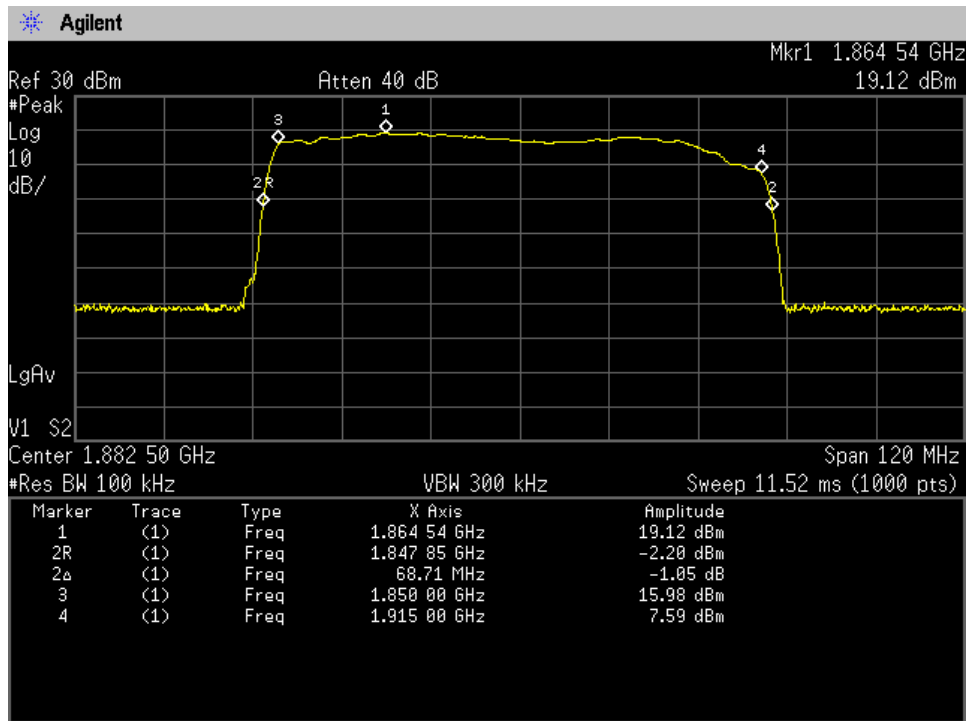

Auth Freq Band_UpLink_1710 - 1755 MHz_Server Port 2 to Donor Port 2_B4

Auth Freq Band_UpLink_1710 - 1755 MHz_Server Port 3 to Donor Port 2_B4

Auth Freq Band_UpLink_1710 - 1755 MHz_Server Port 4 to Donor Port 2_B4

Auth Freq Band_UpLink_1850 - 1915 MHz_ Server Port 1 to Donor Port 2_B25

Auth Freq Band_UpLink_1850 - 1915 MHz_ Server Port 2 to Donor Port 2_B25

Auth Freq Band_UpLink_1850 - 1915 MHz_ Server Port 3 to Donor Port 2_B25