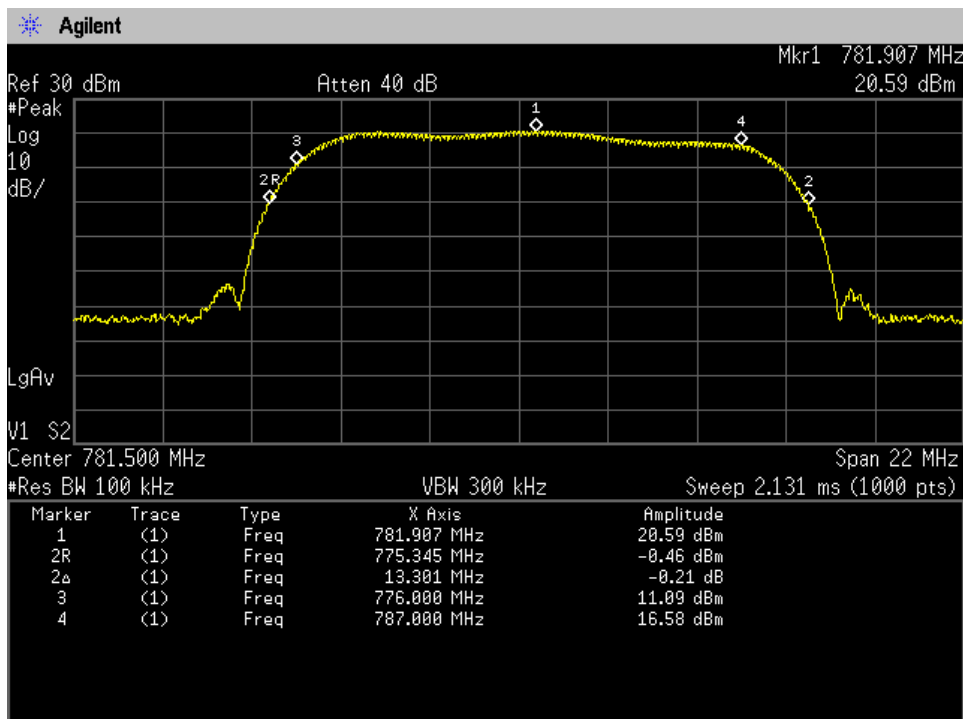

Auth Freq Band_UpLink_776 - 787 MHz_ Server Port 2 to Donor Port 3_B13