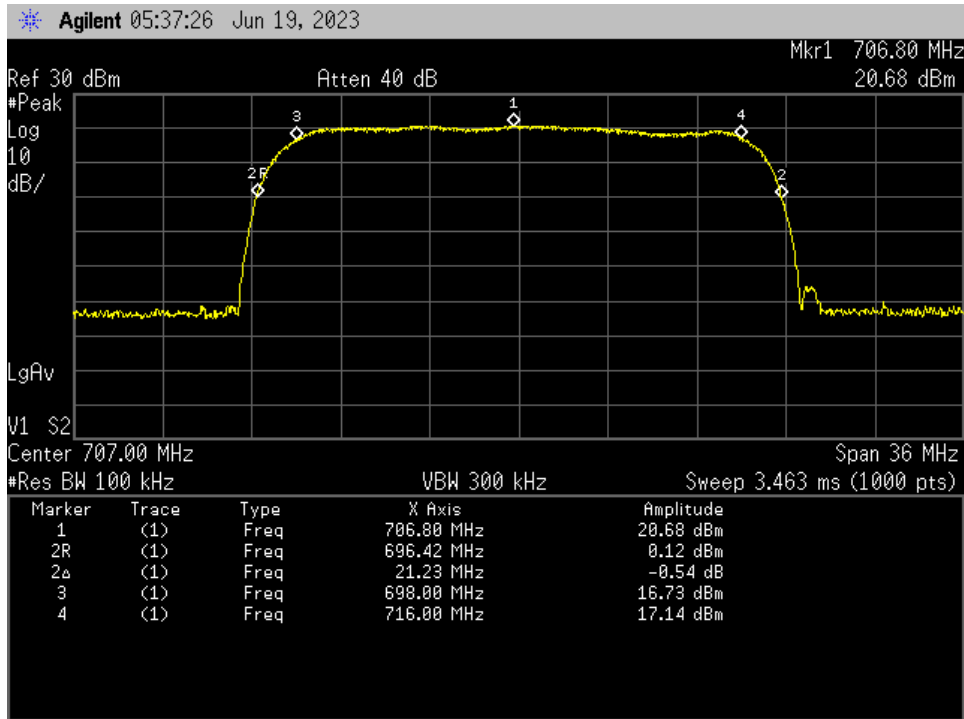

Auth Freq Band_UpLink_698 - 716 MHz_Common Port_Server Port 3 to Donor Port 2_B12

Auth Freq Band_UpLink_698 - 716 MHz_Common Port_Server Port 4 to Donor Port 2_B12

Auth Freq Band_UpLink_698 - 716 MHz_Server Port 1 to Donor Port 3_B12

Auth Freq Band_UpLink_698 - 716 MHz_Server Port 2 to Donor Port 3_B12

Auth Freq Band_UpLink_698 - 716 MHz_ Server Port 3 to Donor Port 3_B12

Auth Freq Band_UpLink_698 - 716 MHz_ Server Port 4 to Donor Port 3_B12