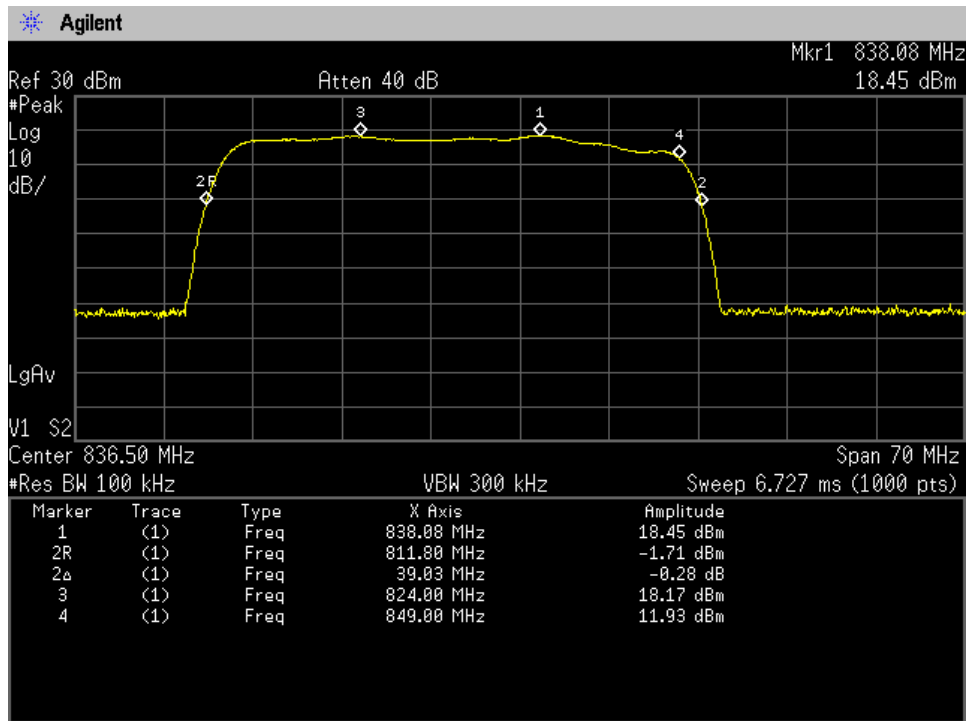

Auth Freq Band_UpLink_824 - 849 MHz_Common Port_Server Port 2 to Donor Port 2_B5

Auth Freq Band_UpLink_824 - 849 MHz_Common Port_Server Port 3 to Donor Port 2_B5

Auth Freq Band_UpLink_824 - 849 MHz_Common Port_Server Port 4 to Donor Port 2_B5

Auth Freq Band_UpLink_824 - 849 MHz_ Server Port 1 to Donor Port 1_B5

Auth Freq Band_UpLink_824 - 849 MHz_ Server Port 2 to Donor Port 1_B5

Auth Freq Band_UpLink_824 - 849 MHz_ Server Port 3 to Donor Port 1_B5