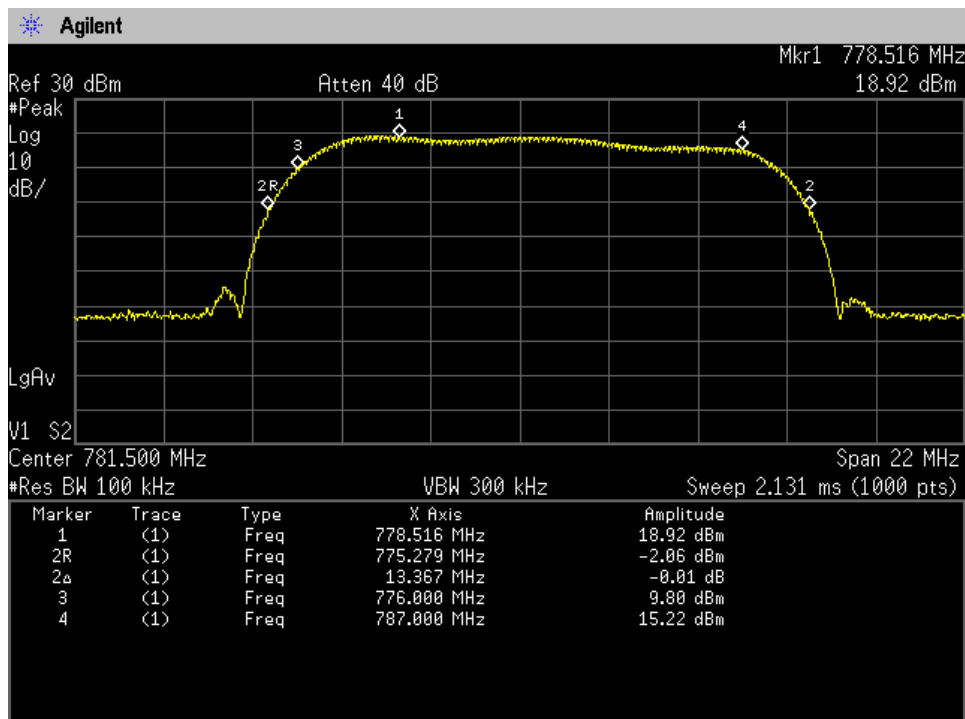

Auth Freq Band_UpLink_776 - 787 MHz_Common Port_Server Port 2 to Donor Port 2_B13