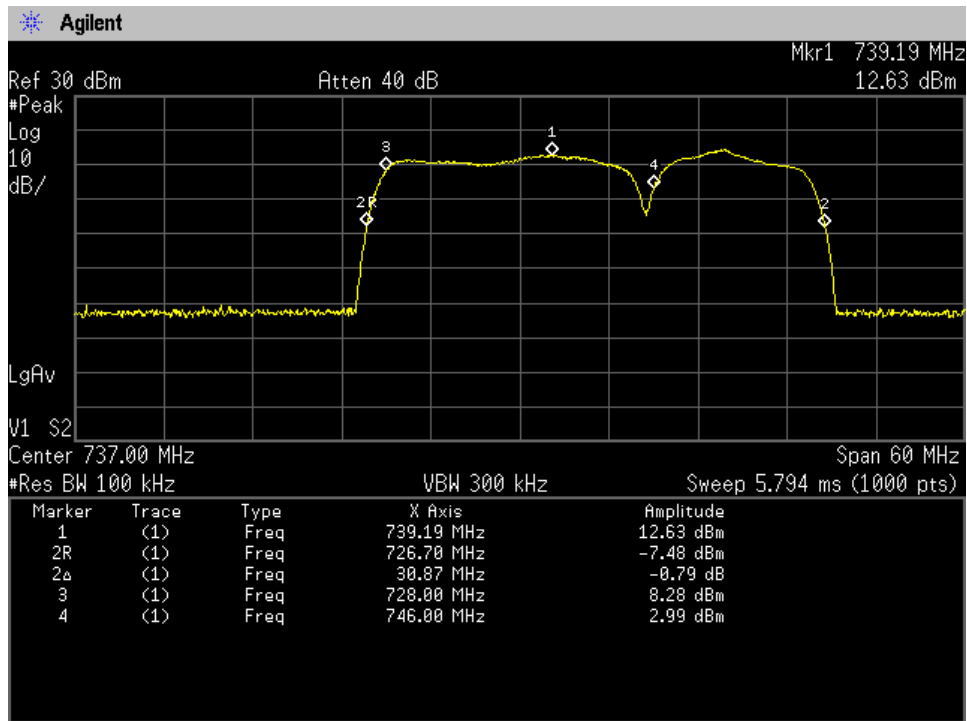

Auth Freq Band_DownLink_1930- 1995 MHz_Donor Port 2 to Server Port 4_B4

Auth Freq Band_DownLink_2110 - 2155 MHz_Donor Port 2 to Server Port 1_B2

Auth Freq Band_DownLink_2110 - 2155 MHz_Donor Port 2 to Server Port 2_B2

Auth Freq Band_DownLink_2110 - 2155 MHz_Donor Port 2 to Server Port 3_B2

Auth Freq Band_DownLink_2110 - 2155 MHz_Donor Port 2 to Server Port 4_B2

Auth Freq Band_DownLink_728 - 746 MHz_Common Port_Donor Port 2 to Server Port 1_B12