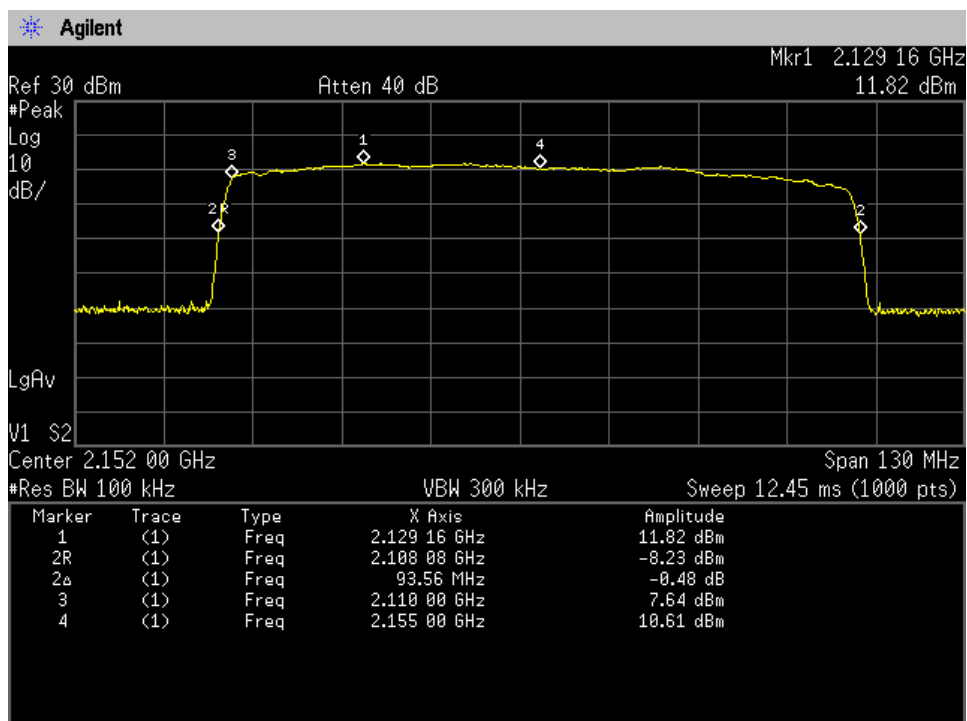

Auth Freq Band_DownLink_1930- 1995 MHz_Donor Port 2 to Server Port 4_B4

Auth Freq Band_DownLink_2110 - 2155 MHz_Donor Port 2 to Server Port 1_B2

Auth Freq Band_DownLink_2110 - 2155 MHz_Donor Port 2 to Server Port 2_B2

Auth Freq Band_DownLink_2110 - 2155 MHz_Donor Port 2 to Server Port 3_B2

Auth Freq Band_DownLink_2110 - 2155 MHz_Donor Port 2 to Server Port 4_B2

Auth Freq Band_DownLink_728 - 746 MHz_Common Port_Donor Port 2 to Server Port 1_B12