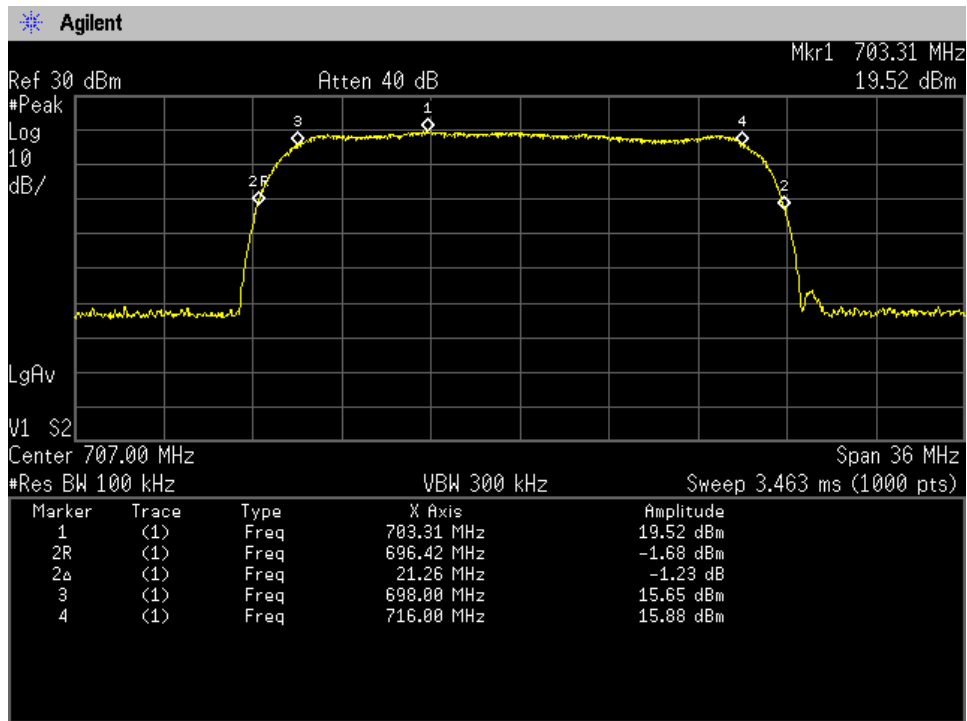

Auth Freq Band_UpLink_1710 - 1755 MHz_Server Port 2 to Donor Port 2_B4

Auth Freq Band_UpLink_1710 - 1755 MHz_Server Port 3 to Donor Port 2_B4

Auth Freq Band_UpLink_1710 - 1755 MHz_Server Port 4 to Donor Port 2_B4

Auth Freq Band_UpLink_1850 - 1915 MHz_ Server Port 1 to Donor Port 2_B25

Auth Freq Band_UpLink_1850 - 1915 MHz_ Server Port 2 to Donor Port 2_B25

Auth Freq Band_UpLink_1850 - 1915 MHz_ Server Port 3 to Donor Port 2_B25

Auth Freq Band_UpLink_1850 - 1915 MHz_ Server Port 4 to Donor Port 2_B25

Auth Freq Band_UpLink_698 - 716 MHz_Common Port_Server Port 1 to Donor Port 2_B12

Auth Freq Band_UpLink_698 - 716 MHz_Common Port_Server Port 2 to Donor Port 2_B12