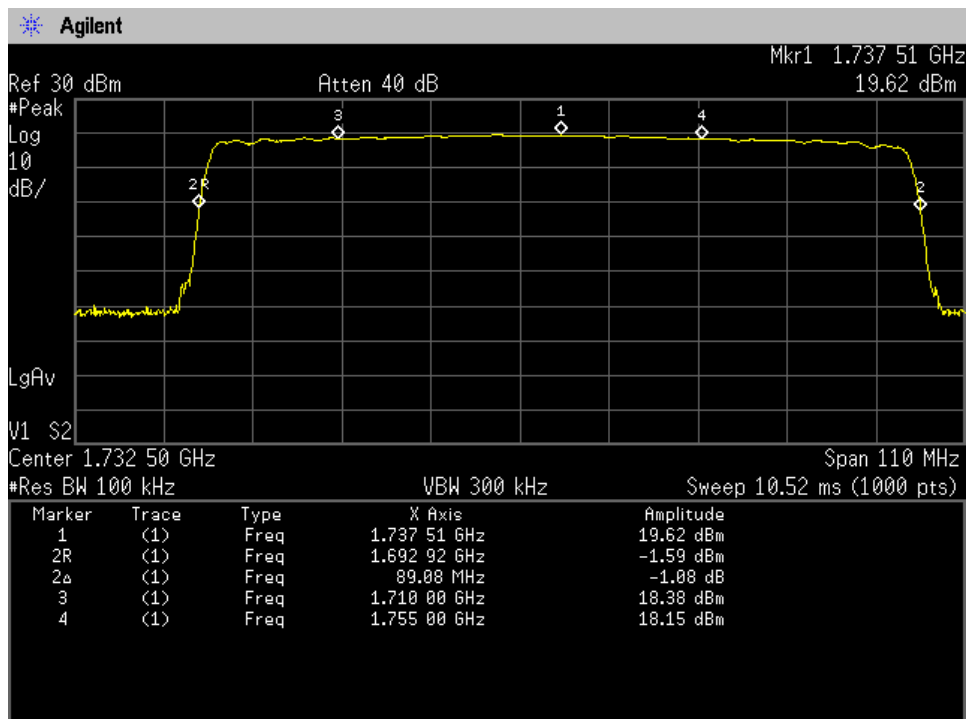

Auth Freq Band_DownLink_869 - 894 MHz_Common Port_Donor Port 2 to Server Port 4_B5_

Auth Freq Band_DownLink_869 - 894 MHz_Donor Port 1 to Server Port 1_B5

Auth Freq Band_DownLink_869 - 894 MHz_Donor Port 1 to Server Port 2_B5

Auth Freq Band_DownLink_869 - 894 MHz_Donor Port 1 to Server Port 3_B5

Auth Freq Band_DownLink_869 - 894 MHz_Donor Port 1 to Server Port 4_B5

Auth Freq Band_UpLink_1710 - 1755 MHz_Server Port 1 to Donor Port 2_B4

Auth Freq Band_UpLink_1710 - 1755 MHz_Server Port 2 to Donor Port 2_B4

Auth Freq Band_UpLink_1710 - 1755 MHz_Server Port 3 to Donor Port 2_B4

Auth Freq Band_UpLink_1710 - 1755 MHz_Server Port 4 to Donor Port 2_B4