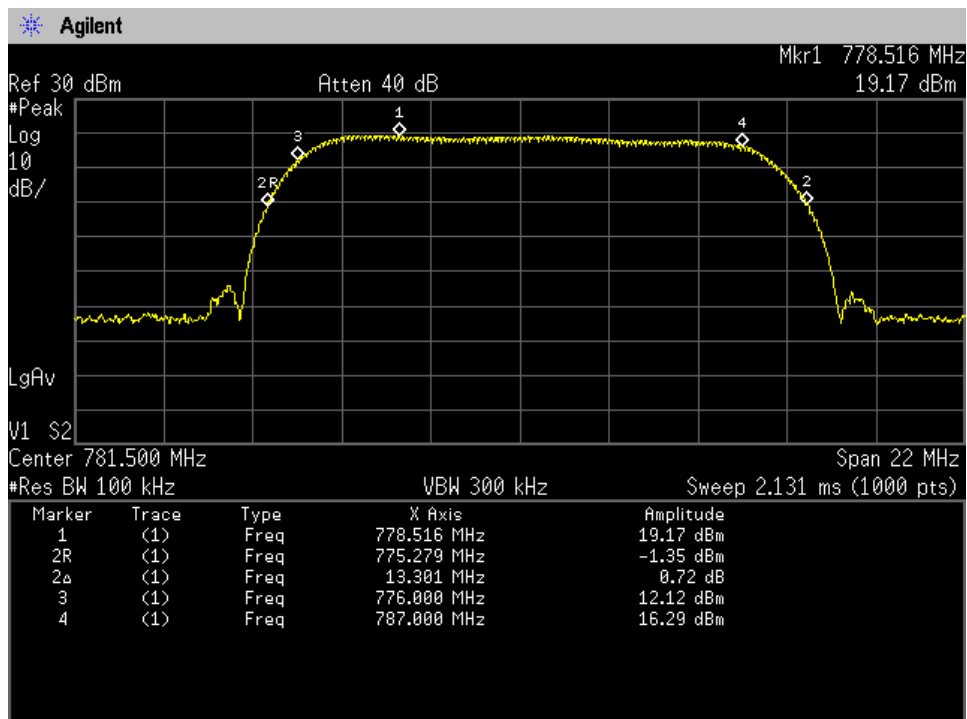

Auth Freq Band_UpLink_776 - 787 MHz_Common Port_Server Port 4 to Donor Port 2_B13