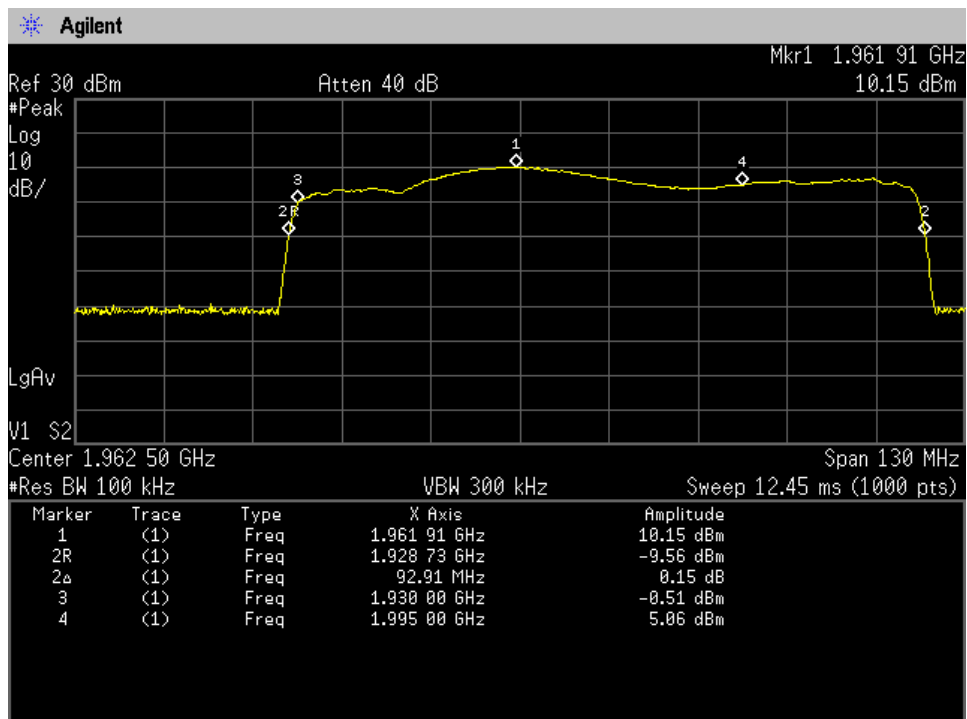

Annex A

Authorized Frequency Band

Auth Freq Band_DownLink_1930- 1995 MHz_Donor Port 2 to Server Port 1_B4

Auth Freq Band_DownLink_1930- 1995 MHz_Donor Port 2 to Server Port 2_B4

Auth Freq Band_DownLink_1930- 1995 MHz_Donor Port 2 to Server Port 3_B4

Auth Freq Band_DownLink_1930- 1995 MHz_Donor Port 2 to Server Port 4_B4

Auth Freq Band_DownLink_2110 - 2155 MHz_Donor Port 2 to Server Port 1_B2

Auth Freq Band_DownLink_2110 - 2155 MHz_Donor Port 2 to Server Port 2_B2