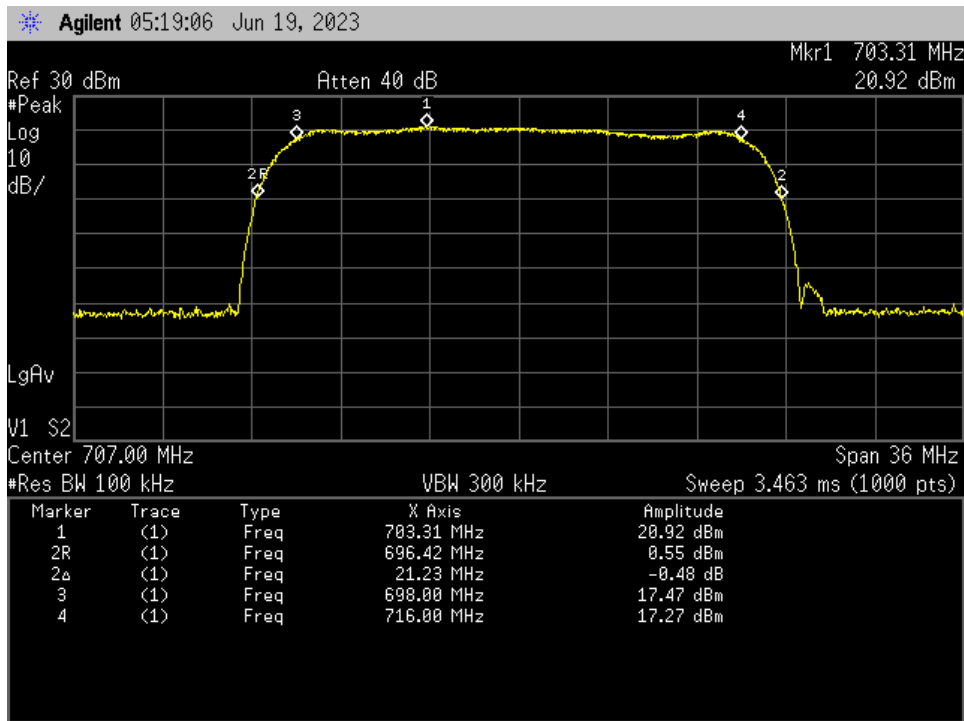

Auth Freq Band_UpLink_698 - 716 MHz_Server Port 1 to Donor Port 3_B12