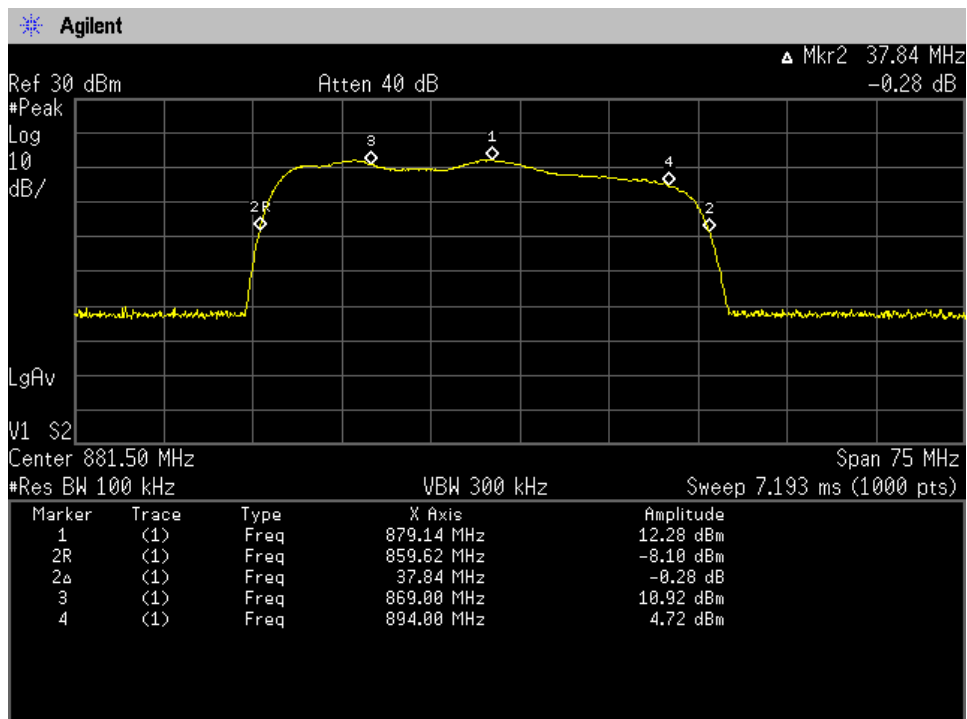

Auth Freq Band_DownLink_869 - 894 MHz_Common Port_Donor Port 2 to Server Port 4_B5_

Auth Freq Band_DownLink_869 - 894 MHz_Donor Port 1 to Server Port 1_B5

Auth Freq Band_DownLink_869 - 894 MHz_Donor Port 1 to Server Port 2_B5

Auth Freq Band_DownLink_869 - 894 MHz_Donor Port 1 to Server Port 3_B5

Auth Freq Band_DownLink_869 - 894 MHz_Donor Port 1 to Server Port 4_B5

Auth Freq Band_UpLink_1710 - 1755 MHz_Server Port 1 to Donor Port 2_B4