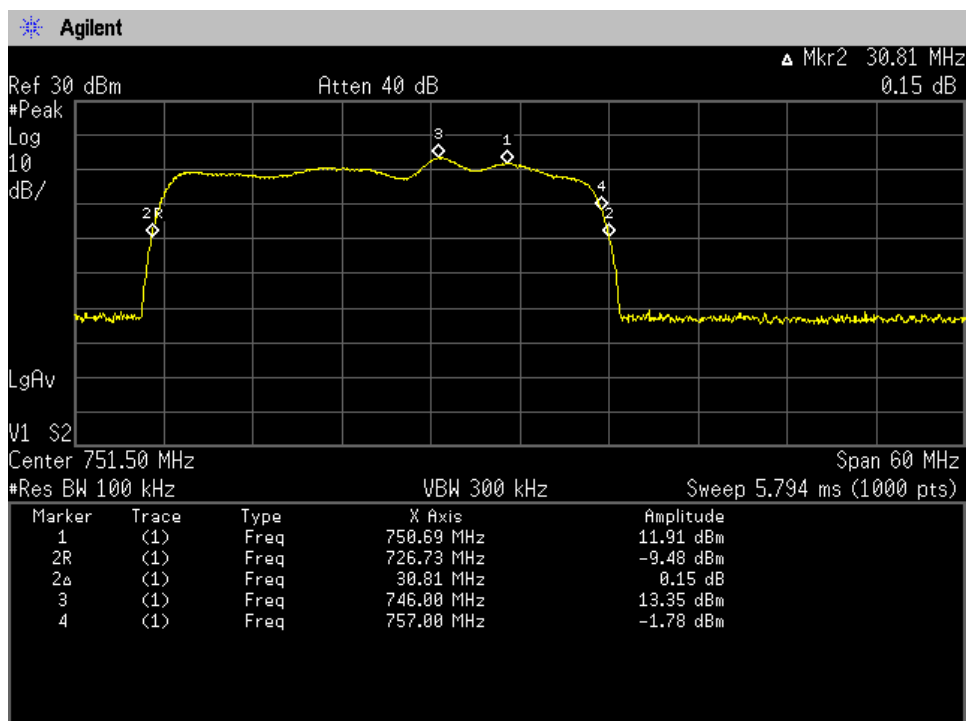

Auth Freq Band_DownLink_746 - 757 MHz_Common Port_Donor Port 2 to Server Port 3_B13

Auth Freq Band_DownLink_746 - 757 MHz_Common Port_Donor Port 2 to Server Port 4_B13

Auth Freq Band_DownLink_746 - 757 MHz_Donor Port 3 to Server Port 1_B13

Auth Freq Band_DownLink_746 - 757 MHz_Donor Port 3 to Server Port 2_B13

Auth Freq Band_DownLink_746 - 757 MHz_Donor Port 3 to Server Port 3_B13

Auth Freq Band_DownLink_746 - 757 MHz_Donor Port 3 to Server Port 4_B13