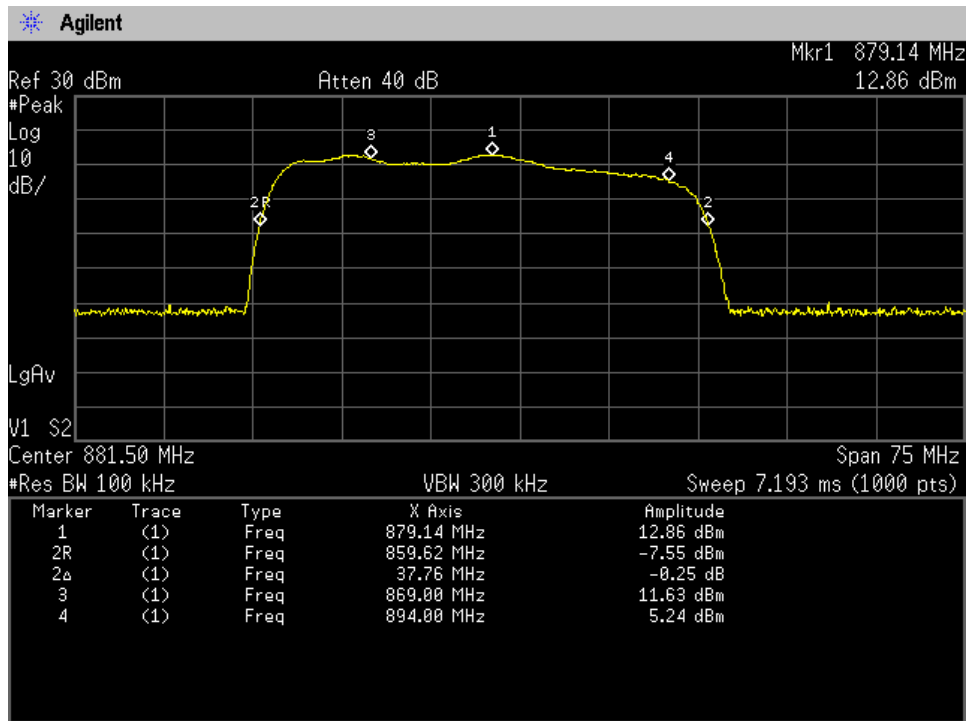

Auth Freq Band_DownLink_869 - 894 MHz_Common Port_Donor Port 2 to Server Port 1_B5

Auth Freq Band_DownLink_869 - 894 MHz_Common Port_Donor Port 2 to Server Port 2_B5

Auth Freq Band_DownLink_869 - 894 MHz_Common Port_Donor Port 2 to Server Port 3_B5

Auth Freq Band_DownLink_869 - 894 MHz_Common Port_Donor Port 2 to Server Port 4_B5_

Auth Freq Band_DownLink_869 - 894 MHz_Donor Port 1 to Server Port 1_B5

Auth Freq Band_DownLink_869 - 894 MHz_Donor Port 1 to Server Port 2_B5