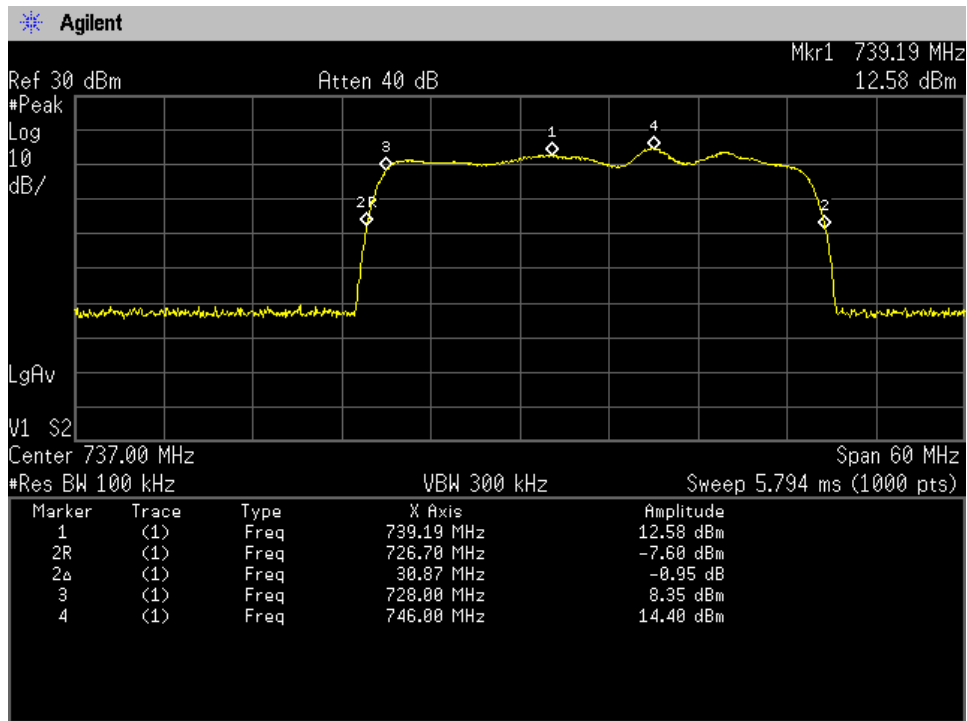

Auth Freq Band_DownLink_728 - 746 MHz_Common Port_Donor Port 2 to Server Port 2_B12

Auth Freq Band_DownLink_728 - 746 MHz_Common Port_Donor Port 2 to Server Port 3_B12

Auth Freq Band_DownLink_728 - 746 MHz_Common Port_Donor Port 2 to Server Port 4_B12

Auth Freq Band_DownLink_728 - 746 MHz_Donor Port 3 to Server Port 1_B12

Auth Freq Band_DownLink_728 - 746 MHz_Donor Port 3 to Server Port 2_B12

Auth Freq Band_DownLink_728 - 746 MHz_Donor Port 3 to Server Port 3_B12