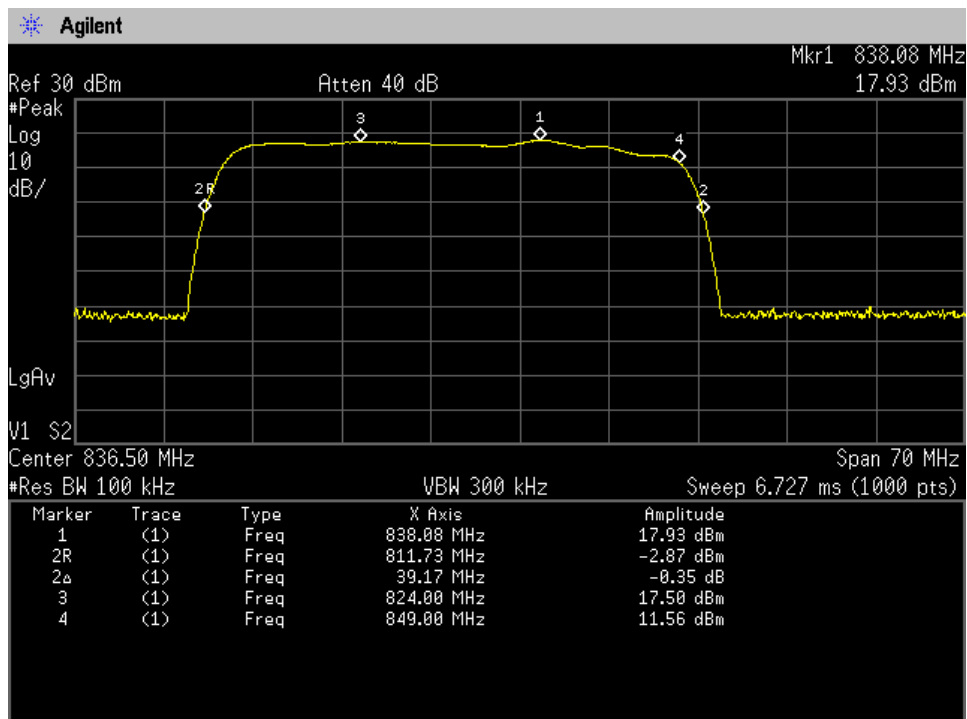

Auth Freq Band_UpLink_776 - 787 MHz_ Server Port 3 to Donor Port 3_B13

Auth Freq Band_UpLink_776 - 787 MHz_ Server Port 4 to Donor Port 3_B13

Auth Freq Band_UpLink_824 - 849 MHz_Common Port_Server Port 1 to Donor Port 2_B5

Auth Freq Band_UpLink_824 - 849 MHz_Common Port_Server Port 2 to Donor Port 2_B5

Auth Freq Band_UpLink_824 - 849 MHz_Common Port_Server Port 3 to Donor Port 2_B5

Auth Freq Band_UpLink_824 - 849 MHz_Common Port_Server Port 4 to Donor Port 2_B5