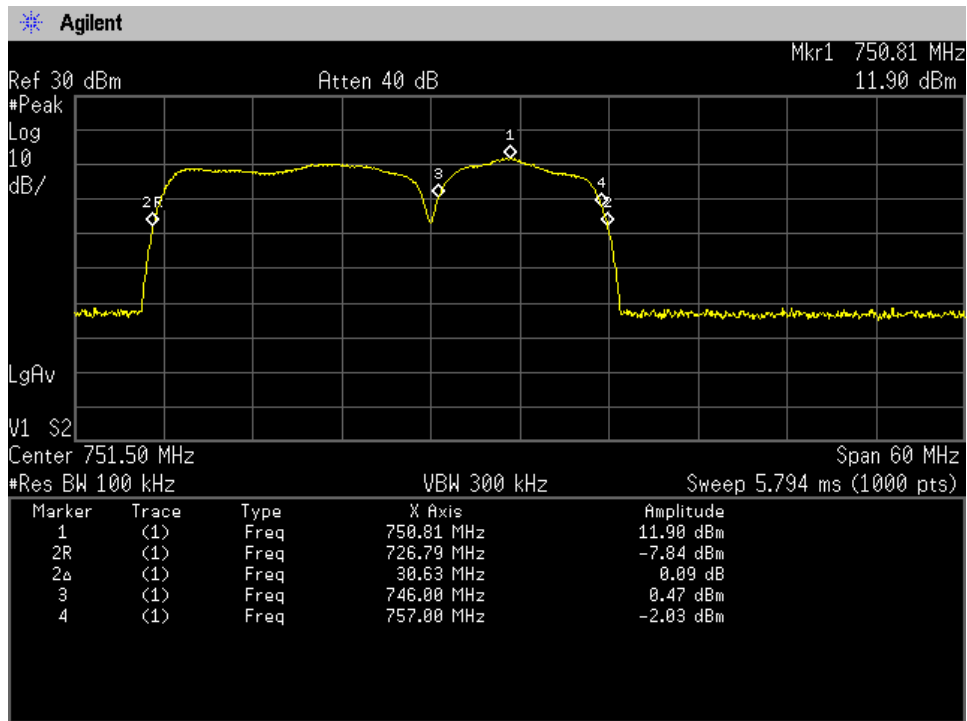

Auth Freq Band_DownLink_746 - 757 MHz_Common Port_Donor Port 2 to Server Port 3_B13