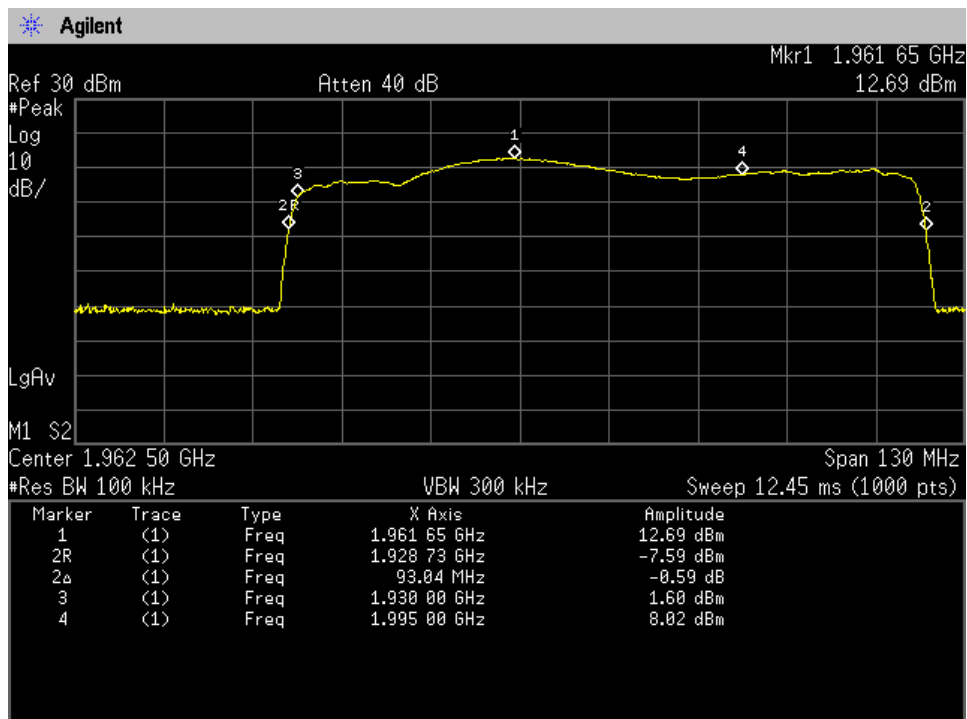

Annex A

Authorized Frequency Band

Auth Freq Band_DownLink_1930- 1995 MHz_Donor Port 2 to Server Port 1_B4

Auth Freq Band_DownLink_1930- 1995 MHz_Donor Port 2 to Server Port 2_B4

Auth Freq Band_DownLink_1930- 1995 MHz_Donor Port 2 to Server Port 3_B4

Auth Freq Band_DownLink_1930- 1995 MHz_Donor Port 2 to Server Port 4_B4

Auth Freq Band_DownLink_2110 - 2155 MHz_Donor Port 2 to Server Port 1_B2

Auth Freq Band_DownLink_2110 - 2155 MHz_Donor Port 2 to Server Port 2_B2