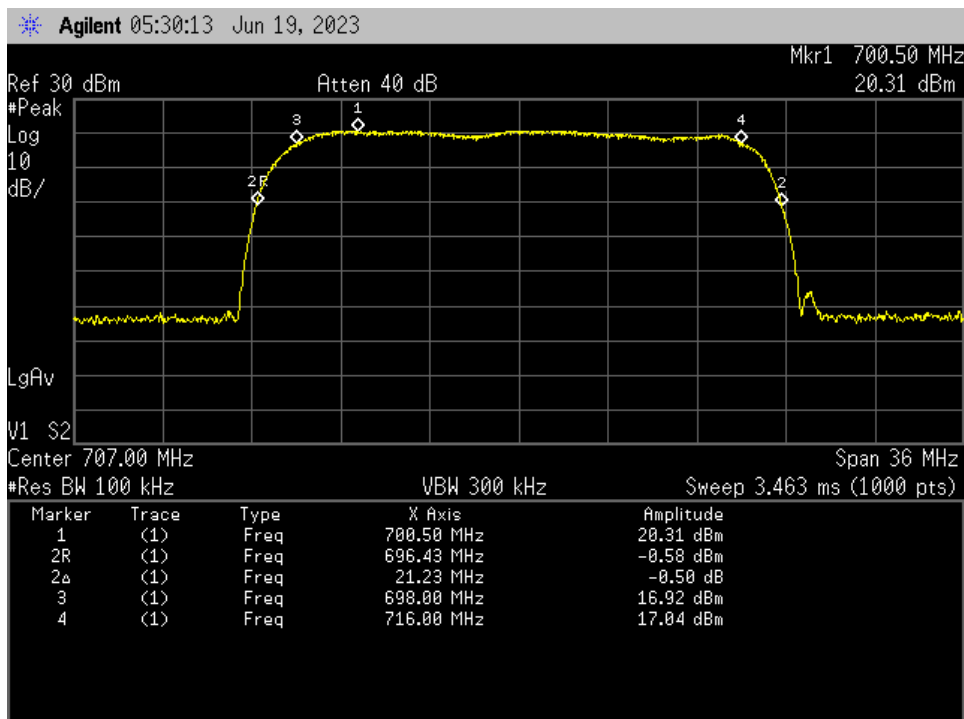

Auth Freq Band_UpLink_698 - 716 MHz_Common Port_Server Port 3 to Donor Port 2_B12

Auth Freq Band_UpLink_698 - 716 MHz_Common Port_Server Port 4 to Donor Port 2_B12

Auth Freq Band_UpLink_698 - 716 MHz_Server Port 1 to Donor Port 3_B12

Auth Freq Band_UpLink_698 - 716 MHz_Server Port 2 to Donor Port 3_B12

Auth Freq Band_UpLink_698 - 716 MHz_ Server Port 3 to Donor Port 3_B12

Auth Freq Band_UpLink_698 - 716 MHz_ Server Port 4 to Donor Port 3_B12