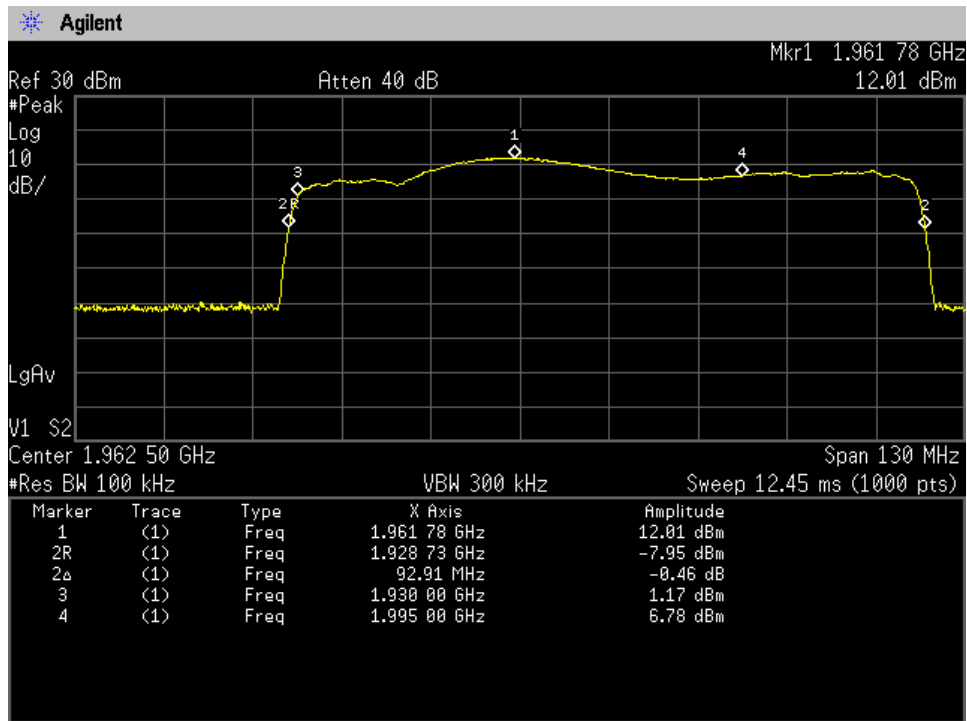

Annex A

Authorized Frequency Band

Auth Freq Band_DownLink_1930- 1995 MHz_Donor Port 2 to Server Port 1_B4

Auth Freq Band_DownLink_1930- 1995 MHz_Donor Port 2 to Server Port 2_B4

Auth Freq Band_DownLink_1930- 1995 MHz_Donor Port 2 to Server Port 3_B4

Auth Freq Band_DownLink_1930- 1995 MHz_Donor Port 2 to Server Port 4_B4

Auth Freq Band_DownLink_2110 - 2155 MHz_Donor Port 2 to Server Port 1_B2

Auth Freq Band_DownLink_2110 - 2155 MHz_Donor Port 2 to Server Port 2_B2