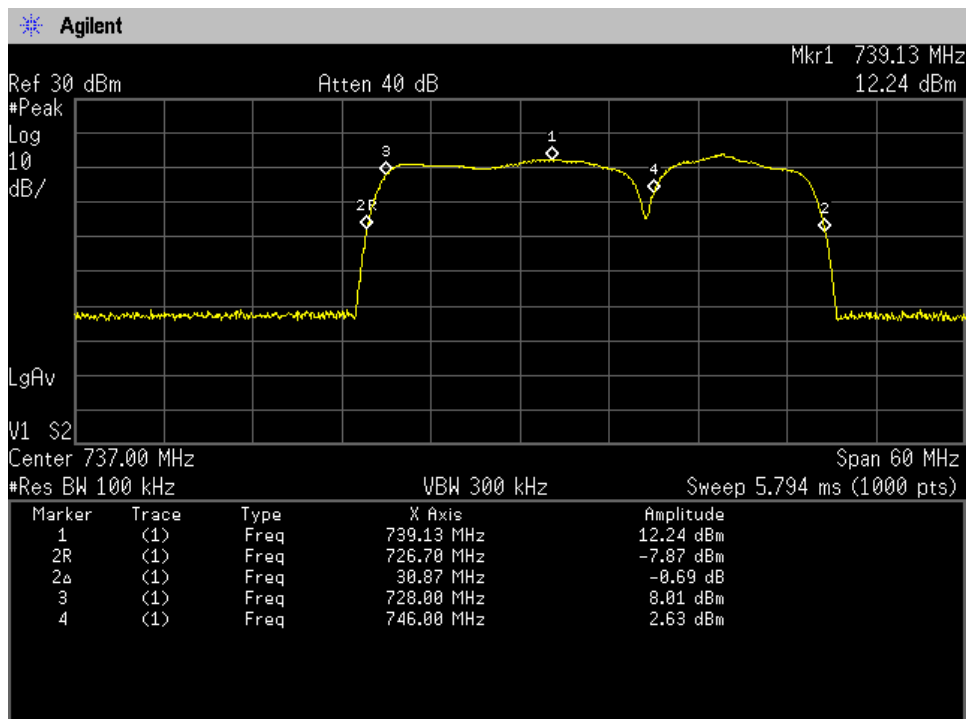

Auth Freq Band_DownLink_2110 - 2155 MHz_Donor Port 2 to Server Port 3_B2

Auth Freq Band_DownLink_2110 - 2155 MHz_Donor Port 2 to Server Port 4_B2

Auth Freq Band_DownLink_728 - 746 MHz_Common Port_Donor Port 2 to Server Port 1_B12

Auth Freq Band_DownLink_728 - 746 MHz_Common Port_Donor Port 2 to Server Port 2_B12

Auth Freq Band_DownLink_728 - 746 MHz_Common Port_Donor Port 2 to Server Port 3_B12

Auth Freq Band_DownLink_728 - 746 MHz_Common Port_Donor Port 2 to Server Port 4_B12