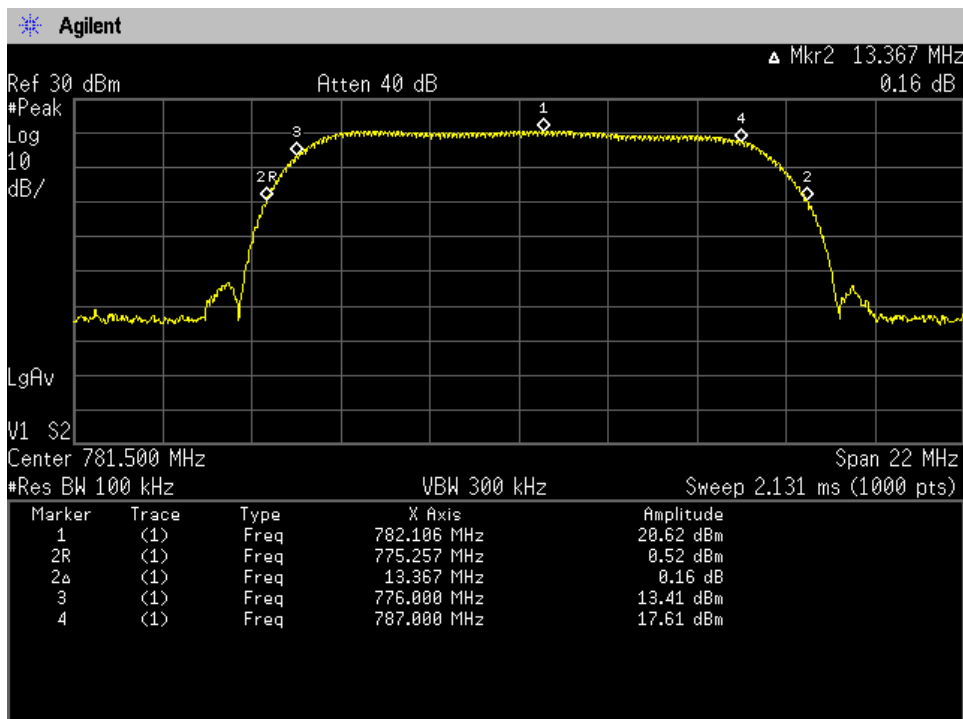

Auth Freq Band_UpLink_776 - 787 MHz_Common Port_Server Port 4 to Donor Port 2_B13

Auth Freq Band_UpLink_776 - 787 MHz_ Server Port 1 to Donor Port 3_B13

Auth Freq Band_UpLink_776 - 787 MHz_ Server Port 2 to Donor Port 3_B13

Auth Freq Band_UpLink_776 - 787 MHz_ Server Port 3 to Donor Port 3_B13

Auth Freq Band_UpLink_776 - 787 MHz_ Server Port 4 to Donor Port 3_B13

Auth Freq Band_UpLink_824 - 849 MHz_Common Port_Server Port 1 to Donor Port 2_B5