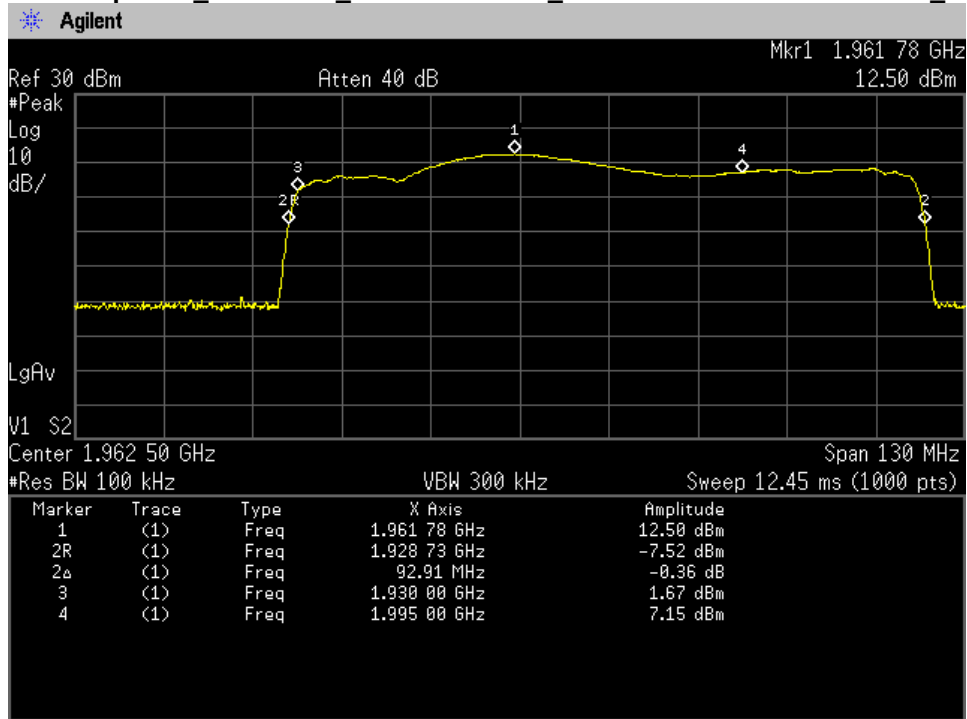

Annex A

Authorized Frequency Band

Auth Freq Band_DownLink_1930- 1995 MHz_Donor Port 2 to Server Port 1_B4

Auth Freq Band_DownLink_1930- 1995 MHz_Donor Port 2 to Server Port 2_B4

Auth Freq Band_DownLink_1930- 1995 MHz_Donor Port 2 to Server Port 3_B4

Auth Freq Band_DownLink_1930- 1995 MHz_Donor Port 2 to Server Port 4_B4

Auth Freq Band_DownLink_2110 - 2155 MHz_Donor Port 2 to Server Port 1_B2

Auth Freq Band_DownLink_2110 - 2155 MHz_Donor Port 2 to Server Port 2_B2