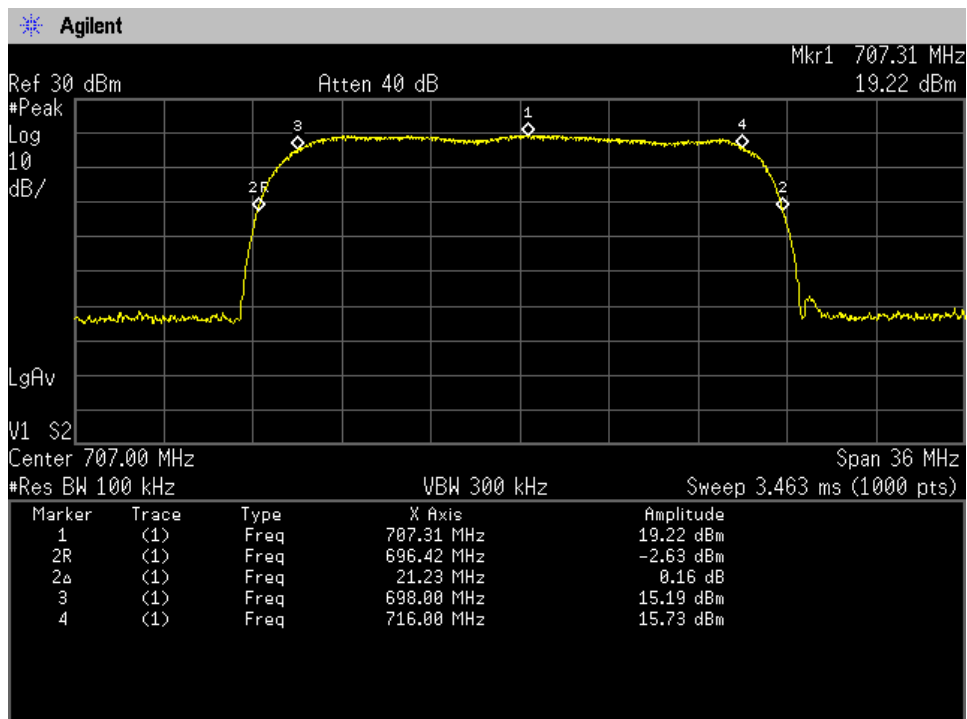

Auth Freq Band_UpLink_1710 - 1755 MHz_Server Port 2 to Donor Port 2_B4

Auth Freq Band_UpLink_1710 - 1755 MHz_Server Port 3 to Donor Port 2_B4

Auth Freq Band_UpLink_1710 - 1755 MHz_Server Port 4 to Donor Port 2_B4

Auth Freq Band_UpLink_1850 - 1915 MHz_ Server Port 1 to Donor Port 2_B25

Auth Freq Band_UpLink_1850 - 1915 MHz_ Server Port 2 to Donor Port 2_B25

Auth Freq Band_UpLink_1850 - 1915 MHz_ Server Port 3 to Donor Port 2_B25

Auth Freq Band_UpLink_1850 - 1915 MHz_ Server Port 4 to Donor Port 2_B25

Auth Freq Band_UpLink_698 - 716 MHz_Common Port_Server Port 1 to Donor Port 2_B12

Auth Freq Band_UpLink_698 - 716 MHz_Common Port_Server Port 2 to Donor Port 2_B12