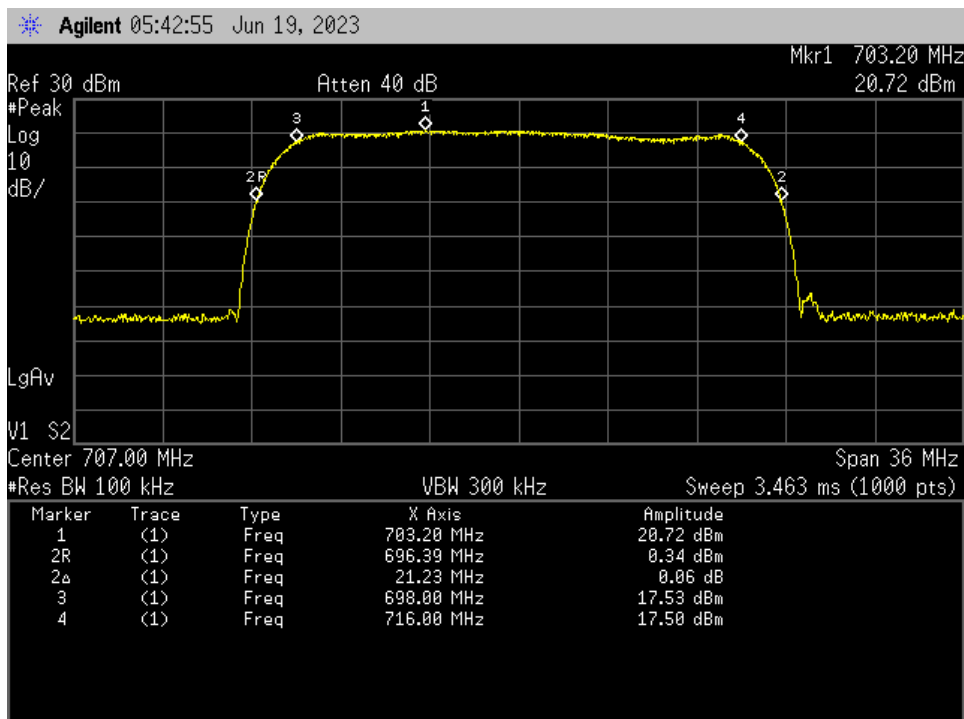

Auth Freq Band_UpLink_698 - 716 MHz_Common Port_Server Port 3 to Donor Port 2_B12

Auth Freq Band_UpLink_698 - 716 MHz_Common Port_Server Port 4 to Donor Port 2_B12

Auth Freq Band_UpLink_698 - 716 MHz_Server Port 1 to Donor Port 3_B12

Auth Freq Band_UpLink_698 - 716 MHz_Server Port 2 to Donor Port 3_B12

Auth Freq Band_UpLink_698 - 716 MHz_ Server Port 3 to Donor Port 3_B12

Auth Freq Band_UpLink_698 - 716 MHz_ Server Port 4 to Donor Port 3_B12