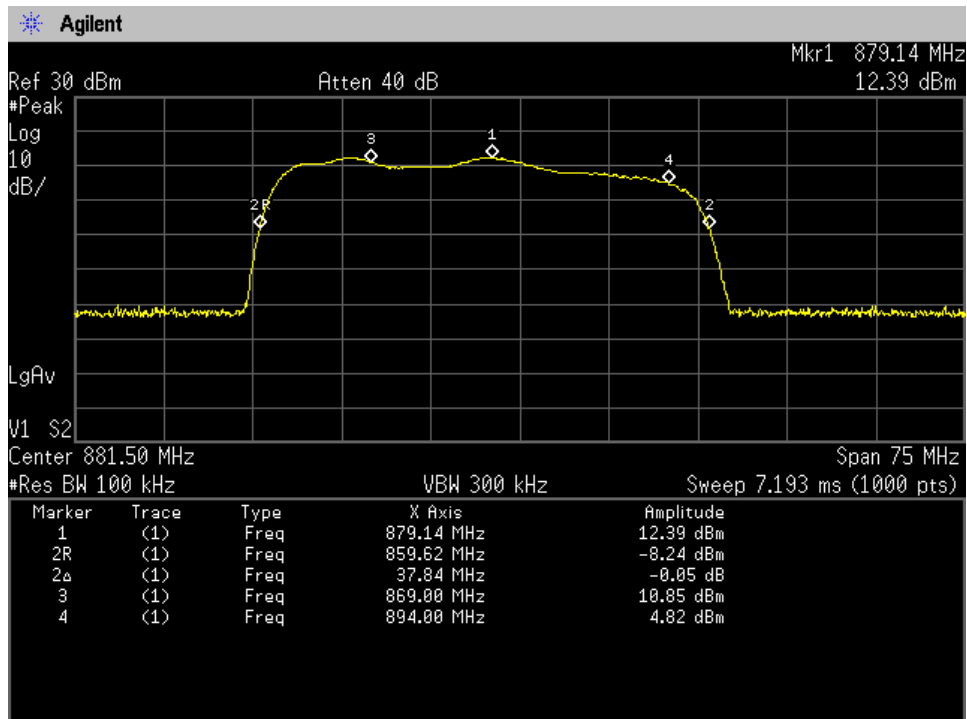

Auth Freq Band_DownLink_869 - 894 MHz_Common Port_Donor Port 2 to Server Port 1_B5

Auth Freq Band_DownLink_869 - 894 MHz_Common Port_Donor Port 2 to Server Port 2_B5

Auth Freq Band_DownLink_869 - 894 MHz_Common Port_Donor Port 2 to Server Port 3_B5

Auth Freq Band_DownLink_869 - 894 MHz_Common Port_Donor Port 2 to Server Port 4_B5_

Auth Freq Band_DownLink_869 - 894 MHz_Donor Port 1 to Server Port 1_B5

Auth Freq Band_DownLink_869 - 894 MHz_Donor Port 1 to Server Port 2_B5