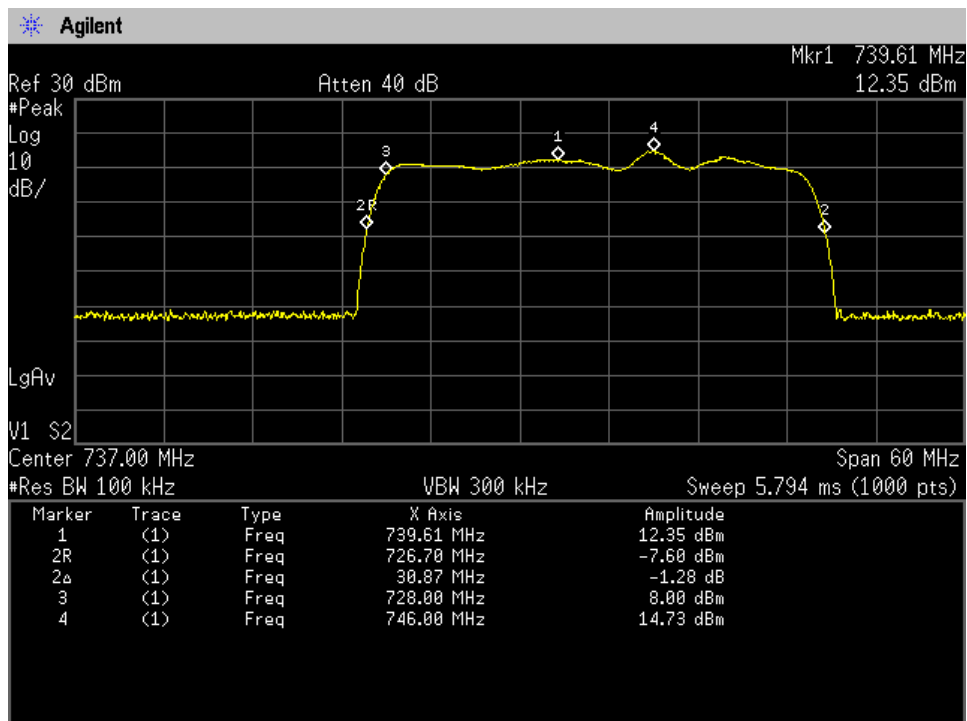

Auth Freq Band_DownLink_728 - 746 MHz_Donor Port 3 to Server Port 1_B12

Auth Freq Band_DownLink_728 - 746 MHz_Donor Port 3 to Server Port 2_B12

Auth Freq Band_DownLink_728 - 746 MHz_Donor Port 3 to Server Port 3_B12

Auth Freq Band_DownLink_728 - 746 MHz_Donor Port 3 to Server Port 4_B12

Auth Freq Band_DownLink_746 - 757 MHz_Common Port_Donor Port 2 to Server Port 1_B13

Auth Freq Band_DownLink_746 - 757 MHz_Common Port_Donor Port 2 to Server Port 2_B13