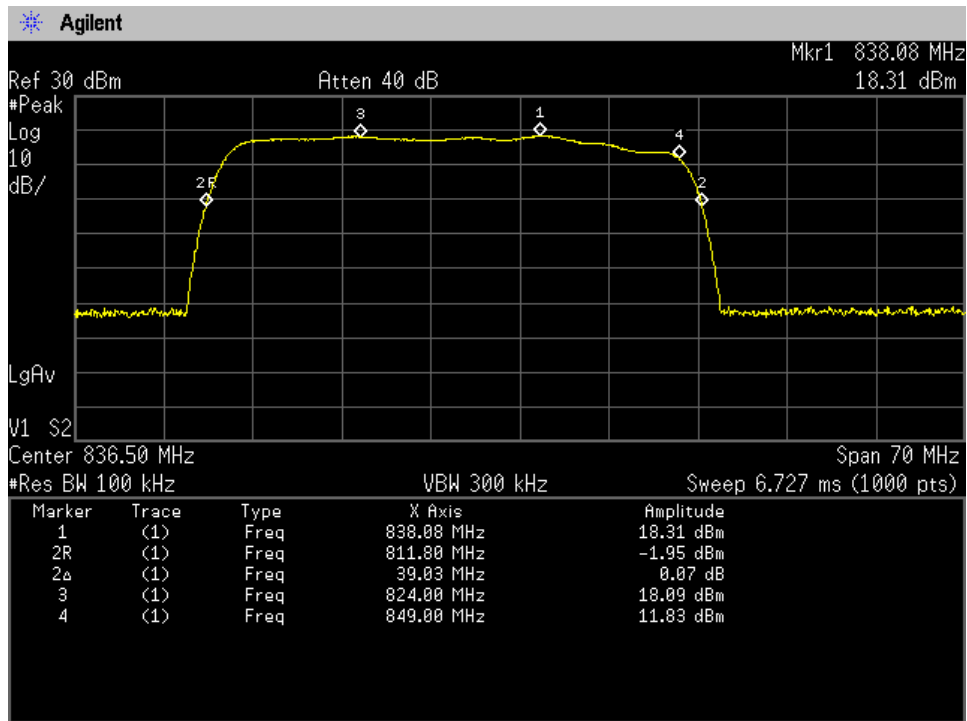

Auth Freq Band_UpLink_776 - 787 MHz_ Server Port 3 to Donor Port 3_B13

Auth Freq Band_UpLink_776 - 787 MHz_ Server Port 4 to Donor Port 3_B13

Auth Freq Band_UpLink_824 - 849 MHz_Common Port_Server Port 1 to Donor Port 2_B5

Auth Freq Band_UpLink_824 - 849 MHz_Common Port_Server Port 2 to Donor Port 2_B5

Auth Freq Band_UpLink_824 - 849 MHz_Common Port_Server Port 3 to Donor Port 2_B5

Auth Freq Band_UpLink_824 - 849 MHz_Common Port_Server Port 4 to Donor Port 2_B5