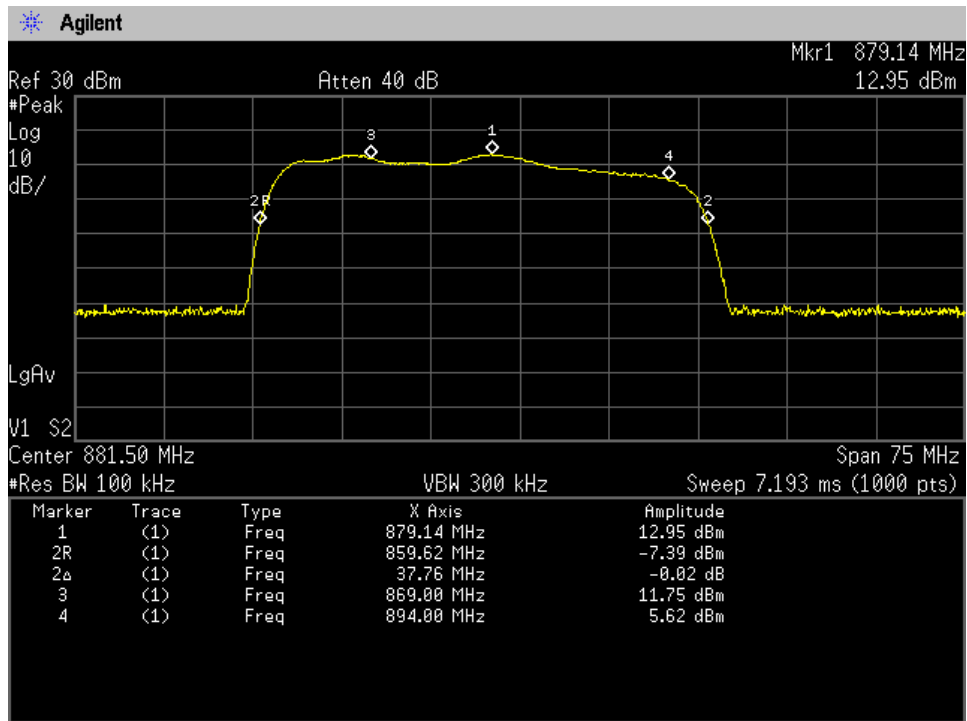

Auth Freq Band_DownLink_869 - 894 MHz_Common Port_Donor Port 2 to Server Port 4_B5_

Auth Freq Band_DownLink_869 - 894 MHz_Donor Port 1 to Server Port 1_B5

Auth Freq Band_DownLink_869 - 894 MHz_Donor Port 1 to Server Port 2_B5

Auth Freq Band_DownLink_869 - 894 MHz_Donor Port 1 to Server Port 3_B5

Auth Freq Band_DownLink_869 - 894 MHz_Donor Port 1 to Server Port 4_B5

Auth Freq Band_UpLink_1710 - 1755 MHz_Server Port 1 to Donor Port 2_B4