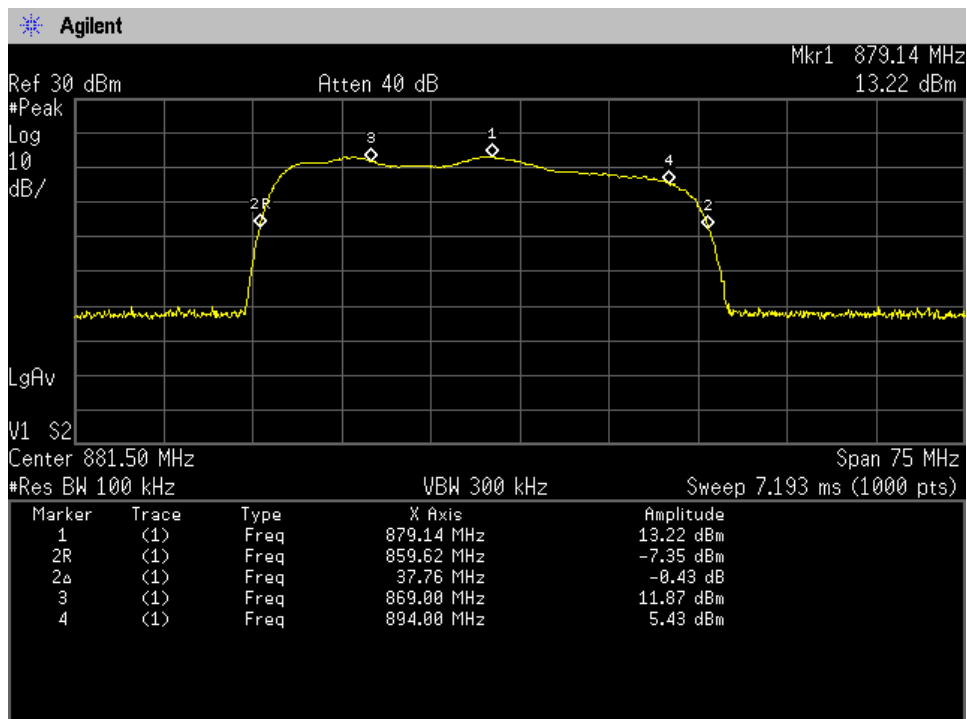

Auth Freq Band_DownLink_869 - 894 MHz_Common Port_Donor Port 2 to Server Port 1_B5

Auth Freq Band_DownLink_869 - 894 MHz_Common Port_Donor Port 2 to Server Port 2_B5

Auth Freq Band_DownLink_869 - 894 MHz_Common Port_Donor Port 2 to Server Port 3_B5

Auth Freq Band_DownLink_869 - 894 MHz_Common Port_Donor Port 2 to Server Port 4_B5_

Auth Freq Band_DownLink_869 - 894 MHz_Donor Port 1 to Server Port 1_B5

Auth Freq Band_DownLink_869 - 894 MHz_Donor Port 1 to Server Port 2_B5