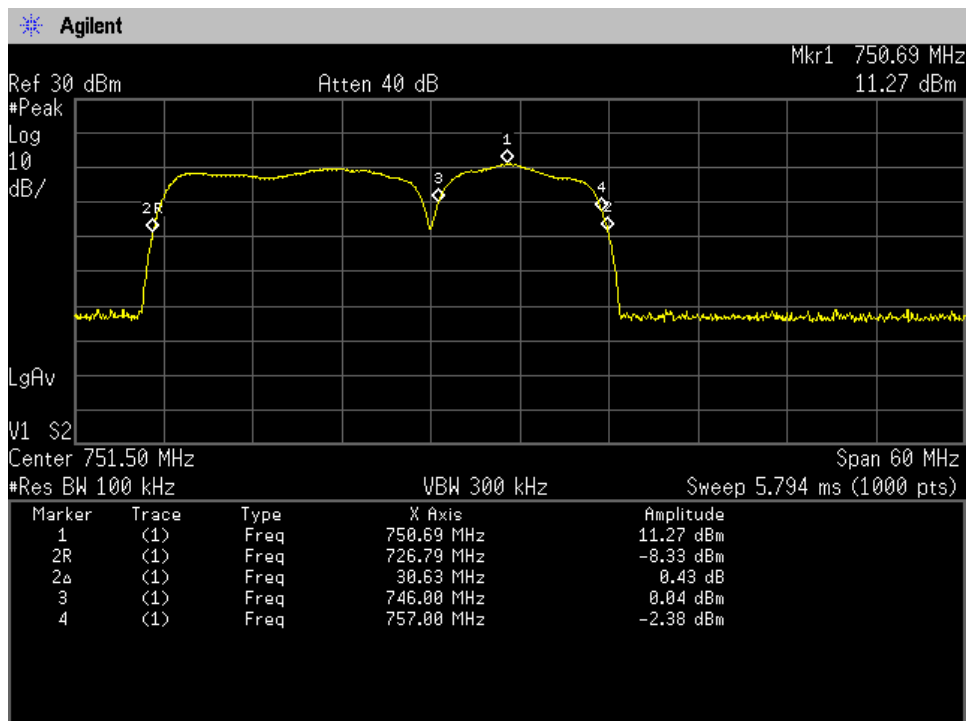

Auth Freq Band_DownLink_746 - 757 MHz_Common Port_Donor Port 2 to Server Port 4_B13