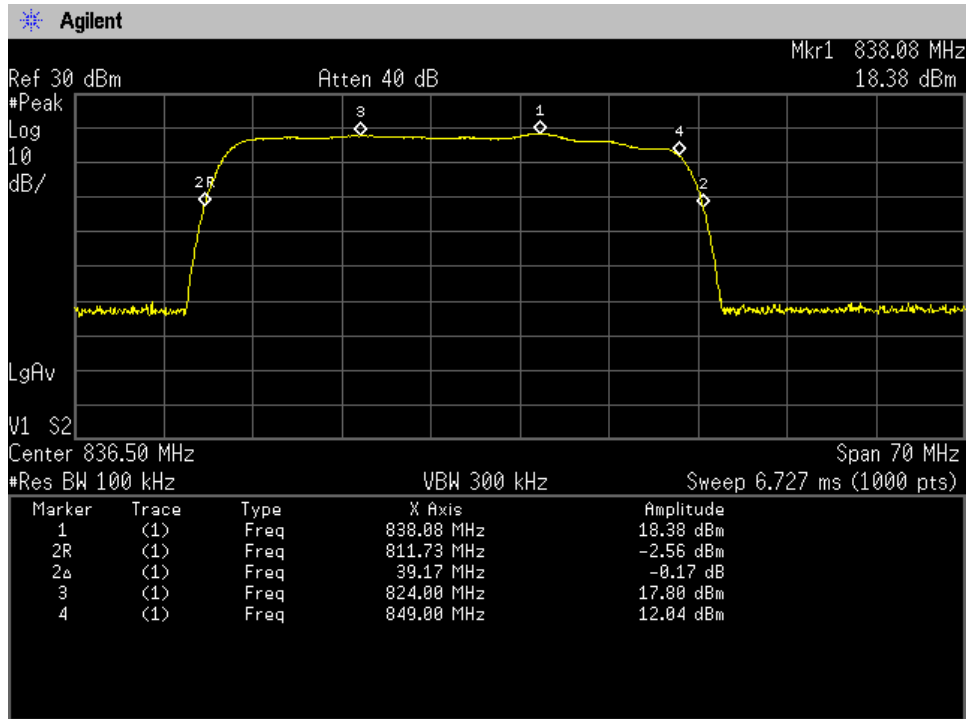

Auth Freq Band_UpLink_824 - 849 MHz_Common Port_Server Port 2 to Donor Port 2_B5

Auth Freq Band_UpLink_824 - 849 MHz_Common Port_Server Port 3 to Donor Port 2_B5

Auth Freq Band_UpLink_824 - 849 MHz_Common Port_Server Port 4 to Donor Port 2_B5

Auth Freq Band_UpLink_824 - 849 MHz_ Server Port 1 to Donor Port 1_B5

Auth Freq Band_UpLink_824 - 849 MHz_ Server Port 2 to Donor Port 1_B5

Auth Freq Band_UpLink_824 - 849 MHz_ Server Port 3 to Donor Port 1_B5