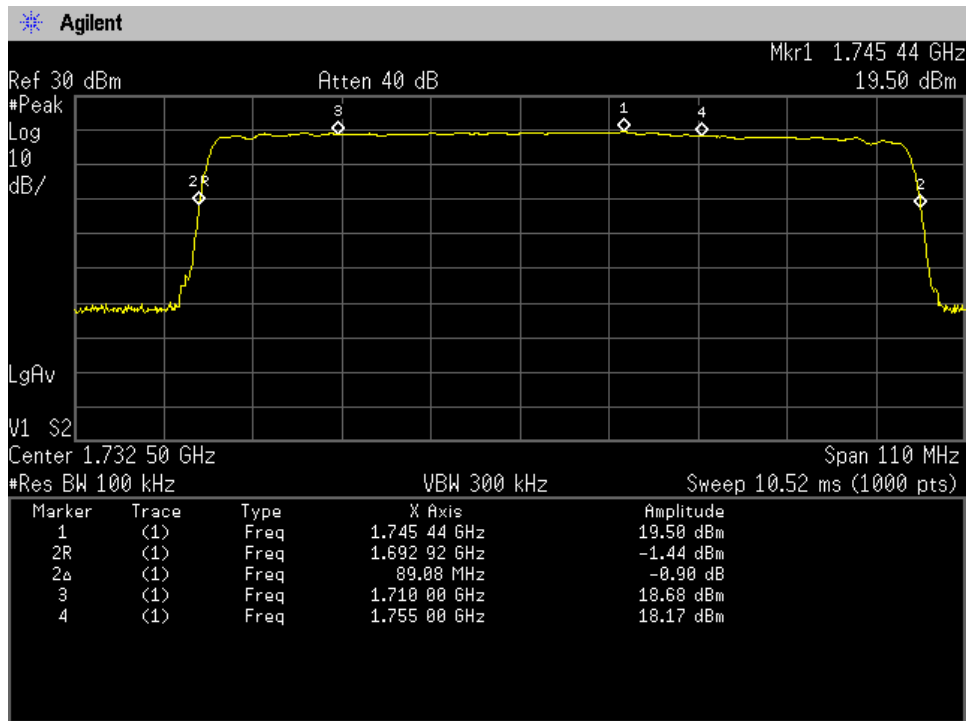

Auth Freq Band_DownLink_869 - 894 MHz_Common Port_Donor Port 2 to Server Port 4_B5_

Auth Freq Band_DownLink_869 - 894 MHz_Donor Port 1 to Server Port 1_B5

Auth Freq Band_DownLink_869 - 894 MHz_Donor Port 1 to Server Port 2_B5

Auth Freq Band_DownLink_869 - 894 MHz_Donor Port 1 to Server Port 3_B5

Auth Freq Band_DownLink_869 - 894 MHz_Donor Port 1 to Server Port 4_B5

Auth Freq Band_UpLink_1710 - 1755 MHz_Server Port 1 to Donor Port 2_B4

Auth Freq Band_UpLink_1710 - 1755 MHz_Server Port 2 to Donor Port 2_B4

Auth Freq Band_UpLink_1710 - 1755 MHz_Server Port 3 to Donor Port 2_B4

Auth Freq Band_UpLink_1710 - 1755 MHz_Server Port 4 to Donor Port 2_B4