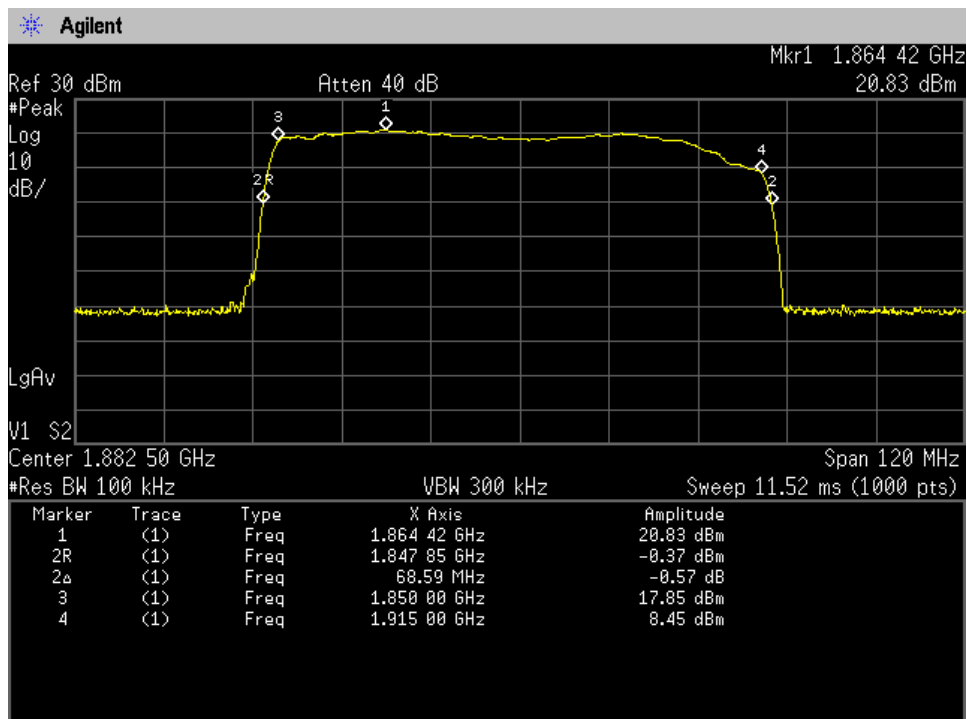

Auth Freq Band_UpLink_1710 - 1755 MHz_Server Port 2 to Donor Port 2_B4

Auth Freq Band_UpLink_1710 - 1755 MHz_Server Port 3 to Donor Port 2_B4

Auth Freq Band_UpLink_1710 - 1755 MHz_Server Port 4 to Donor Port 2_B4

Auth Freq Band_UpLink_1850 - 1915 MHz_ Server Port 1 to Donor Port 2_B25

Auth Freq Band_UpLink_1850 - 1915 MHz_ Server Port 2 to Donor Port 2_B25

Auth Freq Band_UpLink_1850 - 1915 MHz_ Server Port 3 to Donor Port 2_B25

Auth Freq Band_UpLink_1850 - 1915 MHz_ Server Port 4 to Donor Port 2_B25

Auth Freq Band_UpLink_698 - 716 MHz_Common Port_Server Port 1 to Donor Port 2_B12

Auth Freq Band_UpLink_698 - 716 MHz_Common Port_Server Port 2 to Donor Port 2_B12