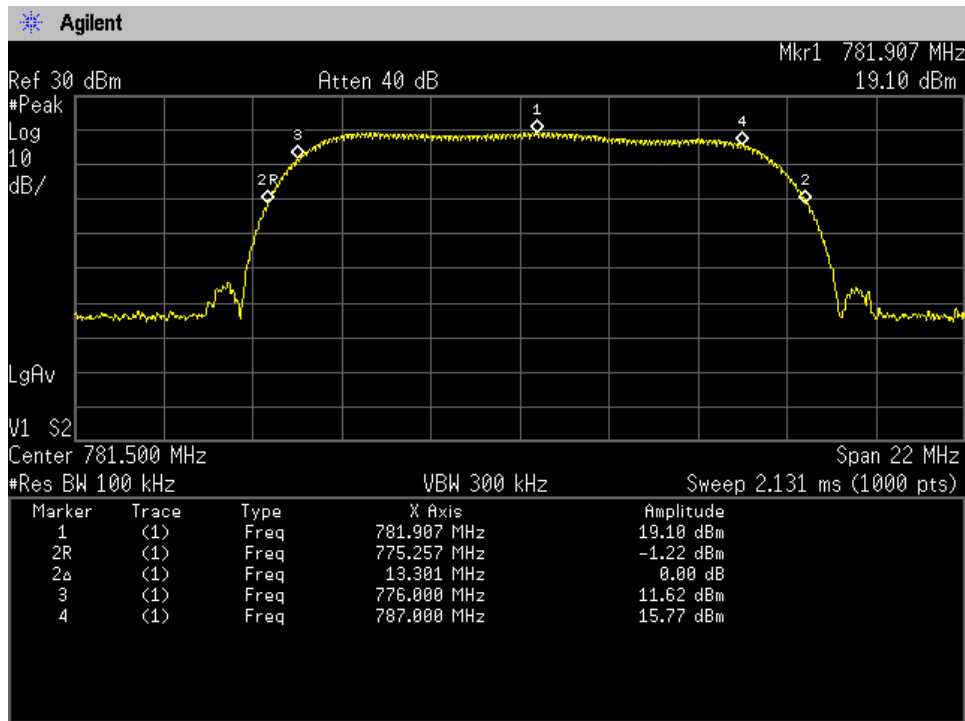

Auth Freq Band_UpLink_776 - 787 MHz_Common Port_Server Port 1 to Donor Port 2_B13