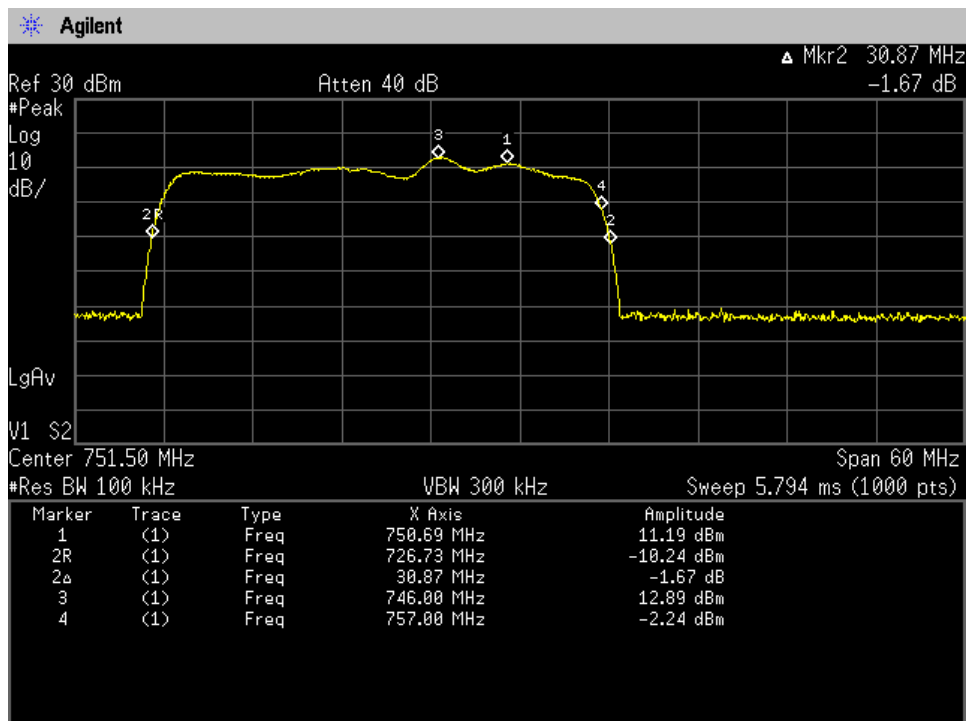

Auth Freq Band_DownLink_746 - 757 MHz_Common Port_Donor Port 2 to Server Port 3_B13

Auth Freq Band_DownLink_746 - 757 MHz_Common Port_Donor Port 2 to Server Port 4_B13

Auth Freq Band_DownLink_746 - 757 MHz_Donor Port 3 to Server Port 1_B13

Auth Freq Band_DownLink_746 - 757 MHz_Donor Port 3 to Server Port 2_B13

Auth Freq Band_DownLink_746 - 757 MHz_Donor Port 3 to Server Port 3_B13

Auth Freq Band_DownLink_746 - 757 MHz_Donor Port 3 to Server Port 4_B13