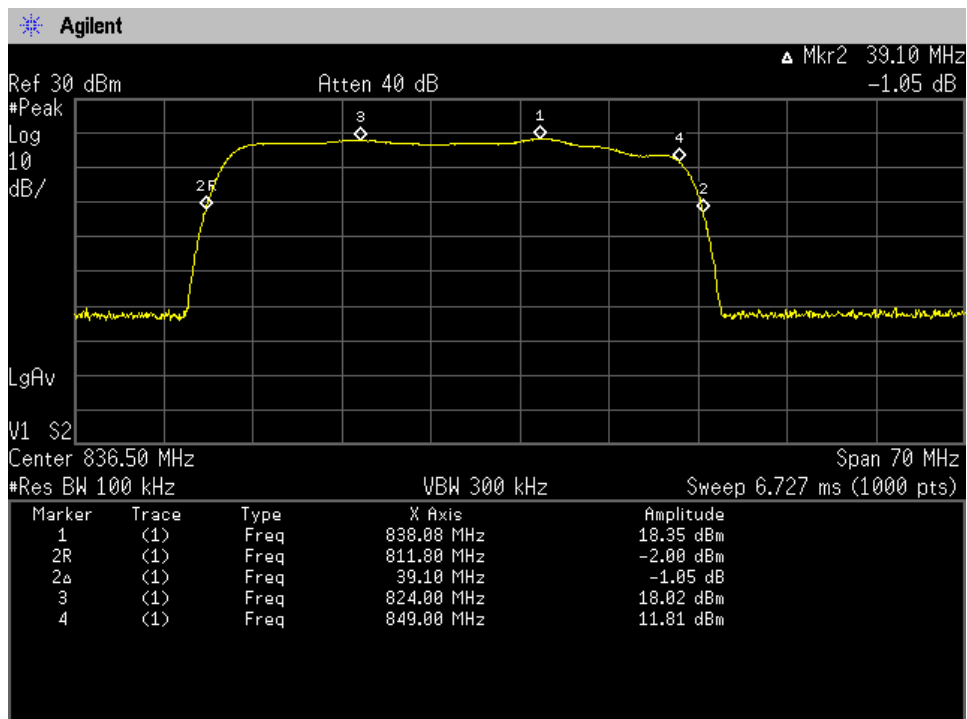

Auth Freq Band_UpLink_824 - 849 MHz_Common Port_Server Port 2 to Donor Port 2_B5

Auth Freq Band_UpLink_824 - 849 MHz_Common Port_Server Port 3 to Donor Port 2_B5

Auth Freq Band_UpLink_824 - 849 MHz_Common Port_Server Port 4 to Donor Port 2_B5

Auth Freq Band_UpLink_824 - 849 MHz_ Server Port 1 to Donor Port 1_B5

Auth Freq Band_UpLink_824 - 849 MHz_ Server Port 2 to Donor Port 1_B5

Auth Freq Band_UpLink_824 - 849 MHz_ Server Port 3 to Donor Port 1_B5