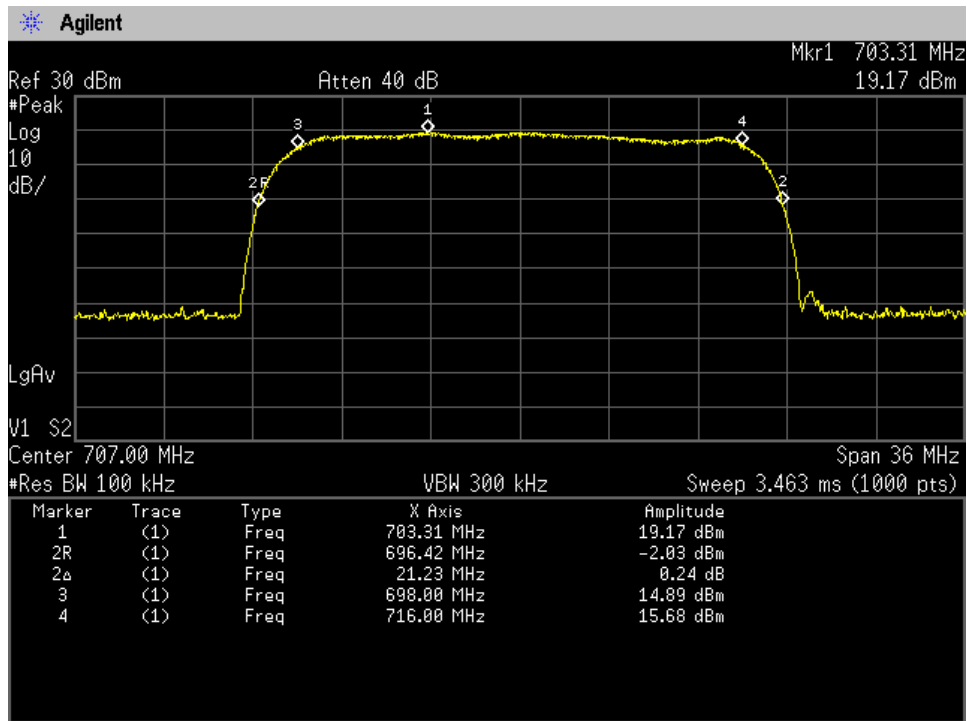

Auth Freq Band_UpLink_698 - 716 MHz_Common Port_Server Port 3 to Donor Port 2_B12