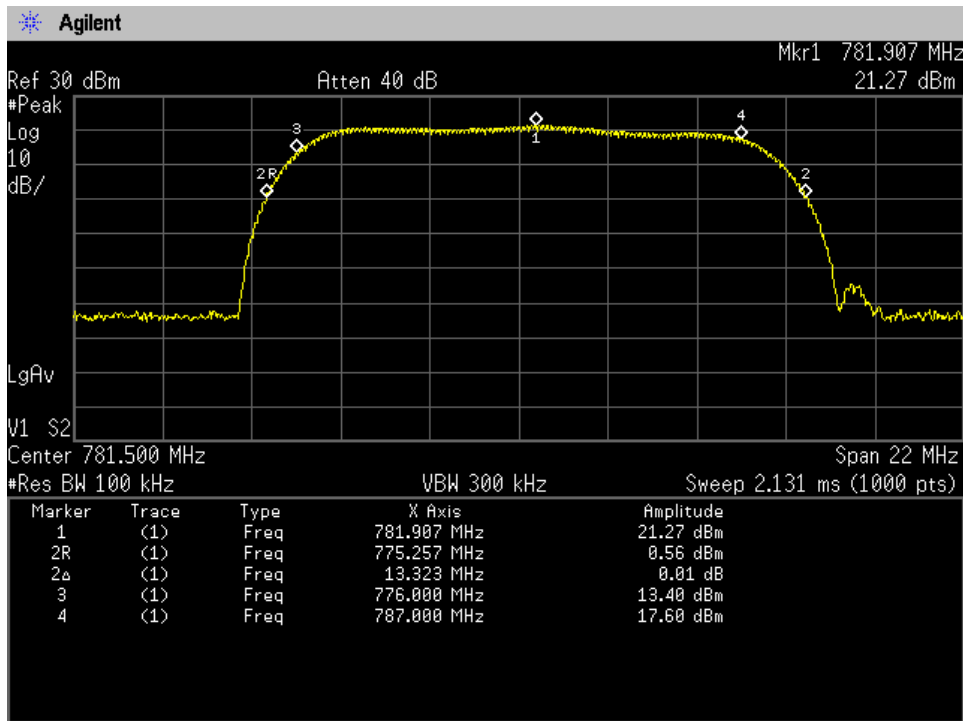

Auth Freq Band_UpLink_776 - 787 MHz_ Server Port 1 to Donor Port 3_B13