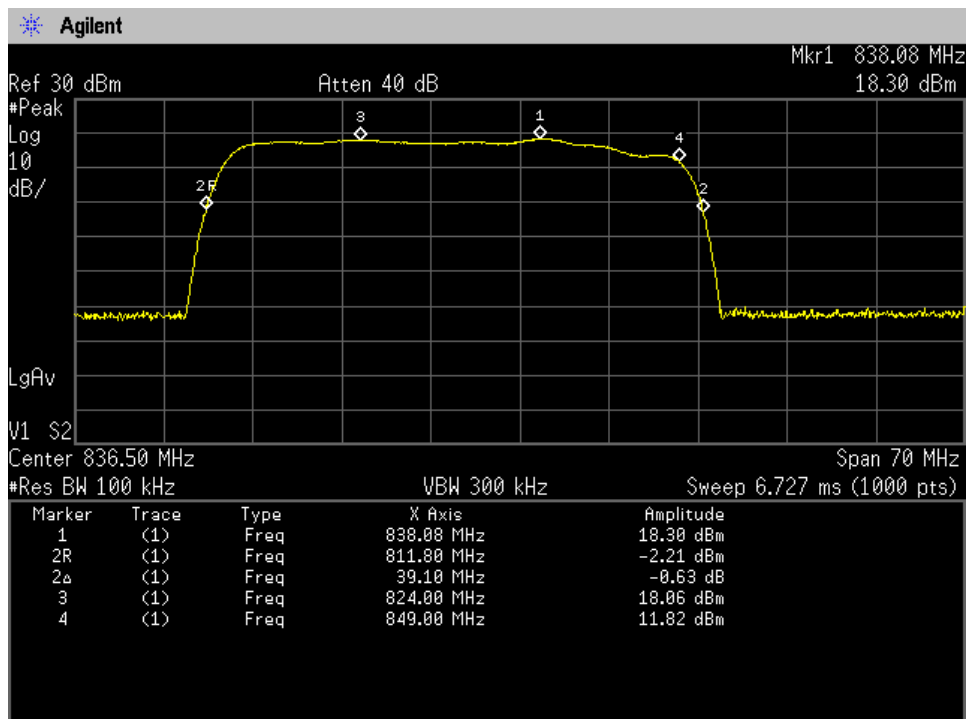

Auth Freq Band_UpLink_776 - 787 MHz_ Server Port 3 to Donor Port 3_B13

Auth Freq Band_UpLink_776 - 787 MHz_ Server Port 4 to Donor Port 3_B13

Auth Freq Band_UpLink_824 - 849 MHz_Common Port_Server Port 1 to Donor Port 2_B5

Auth Freq Band_UpLink_824 - 849 MHz_Common Port_Server Port 2 to Donor Port 2_B5

Auth Freq Band_UpLink_824 - 849 MHz_Common Port_Server Port 3 to Donor Port 2_B5

Auth Freq Band_UpLink_824 - 849 MHz_Common Port_Server Port 4 to Donor Port 2_B5