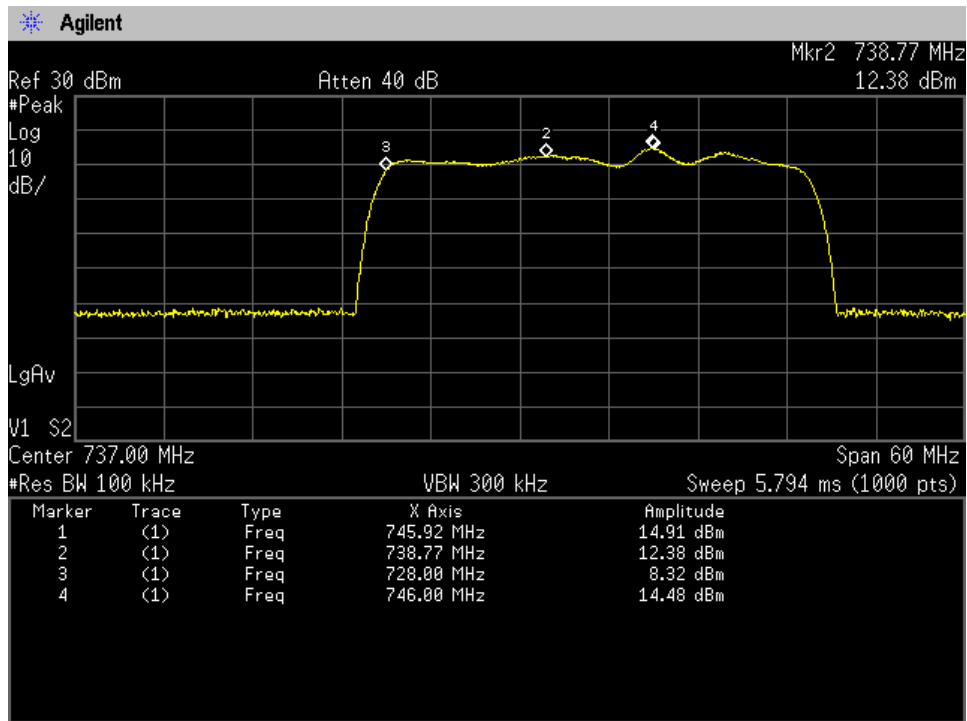

Auth Freq Band_DownLink_728 - 746 MHz_Common Port_Donor Port 2 to Server Port 2_B12

Auth Freq Band_DownLink_728 - 746 MHz_Common Port_Donor Port 2 to Server Port 3_B12

Auth Freq Band_DownLink_728 - 746 MHz_Common Port_Donor Port 2 to Server Port 4_B12

Auth Freq Band_DownLink_728 - 746 MHz_Donor Port 3 to Server Port 1_B12

Auth Freq Band_DownLink_728 - 746 MHz_Donor Port 3 to Server Port 2_B12

Auth Freq Band_DownLink_728 - 746 MHz_Donor Port 3 to Server Port 3_B12