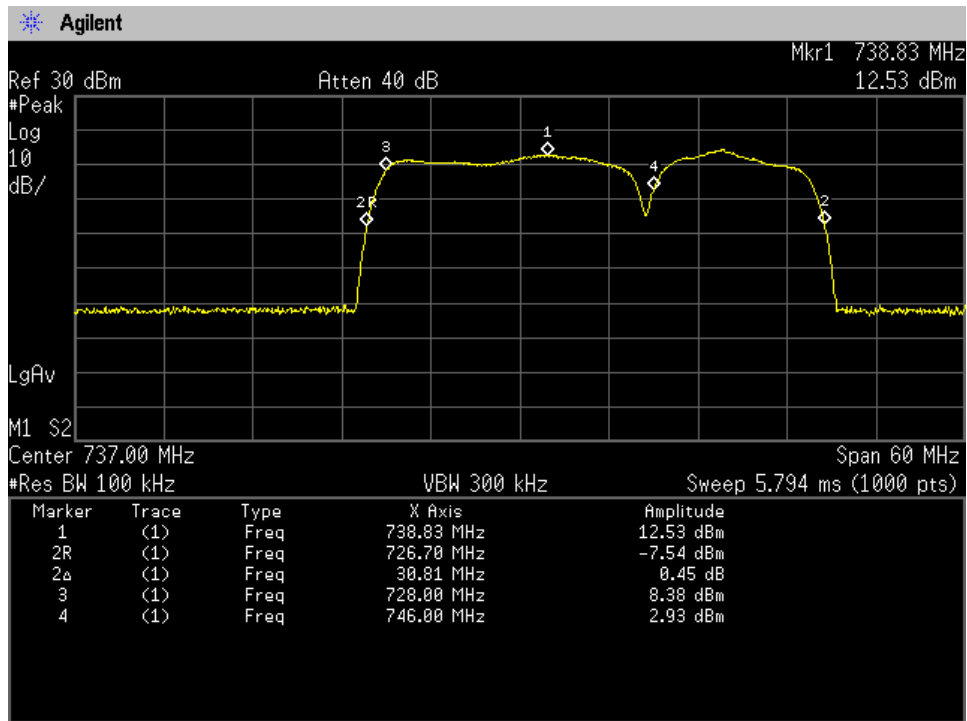

Auth Freq Band_DownLink_2110 - 2155 MHz_Donor Port 2 to Server Port 3_B2

Auth Freq Band_DownLink_2110 - 2155 MHz_Donor Port 2 to Server Port 4_B2

Auth Freq Band_DownLink_728 - 746 MHz_Common Port_Donor Port 2 to Server Port 1_B12

Auth Freq Band_DownLink_728 - 746 MHz_Common Port_Donor Port 2 to Server Port 2_B12

Auth Freq Band_DownLink_728 - 746 MHz_Common Port_Donor Port 2 to Server Port 3_B12

Auth Freq Band_DownLink_728 - 746 MHz_Common Port_Donor Port 2 to Server Port 4_B12