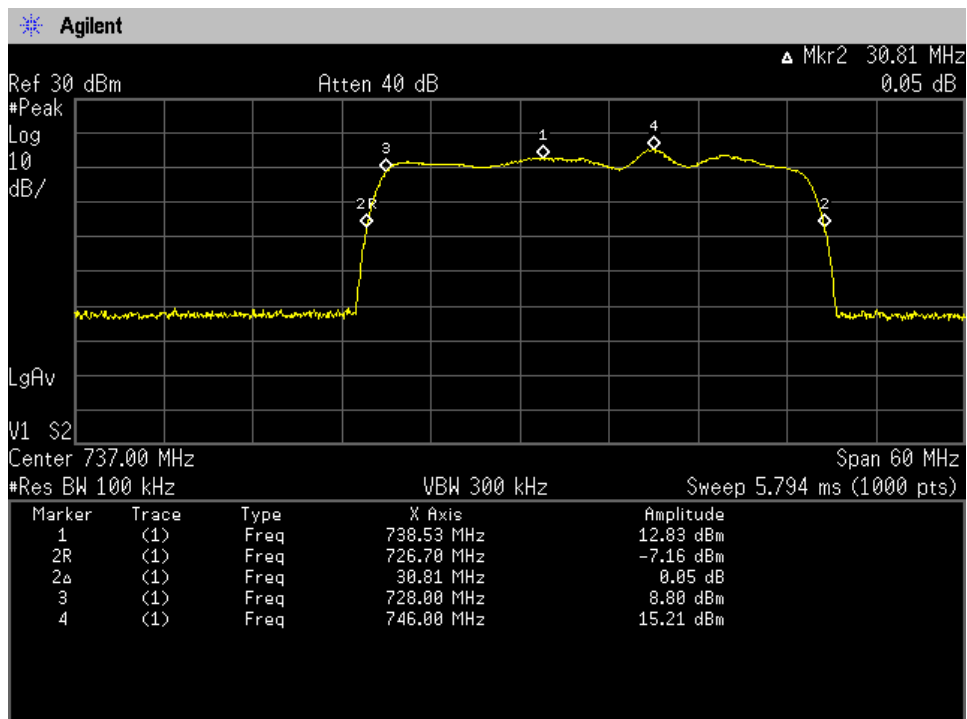

Auth Freq Band_DownLink_728 - 746 MHz_Common Port_Donor Port 2 to Server Port 2_B12

Auth Freq Band_DownLink_728 - 746 MHz_Common Port_Donor Port 2 to Server Port 3_B12

Auth Freq Band_DownLink_728 - 746 MHz_Common Port_Donor Port 2 to Server Port 4_B12

Auth Freq Band_DownLink_728 - 746 MHz_Donor Port 3 to Server Port 1_B12

Auth Freq Band_DownLink_728 - 746 MHz_Donor Port 3 to Server Port 2_B12

Auth Freq Band_DownLink_728 - 746 MHz_Donor Port 3 to Server Port 3_B12