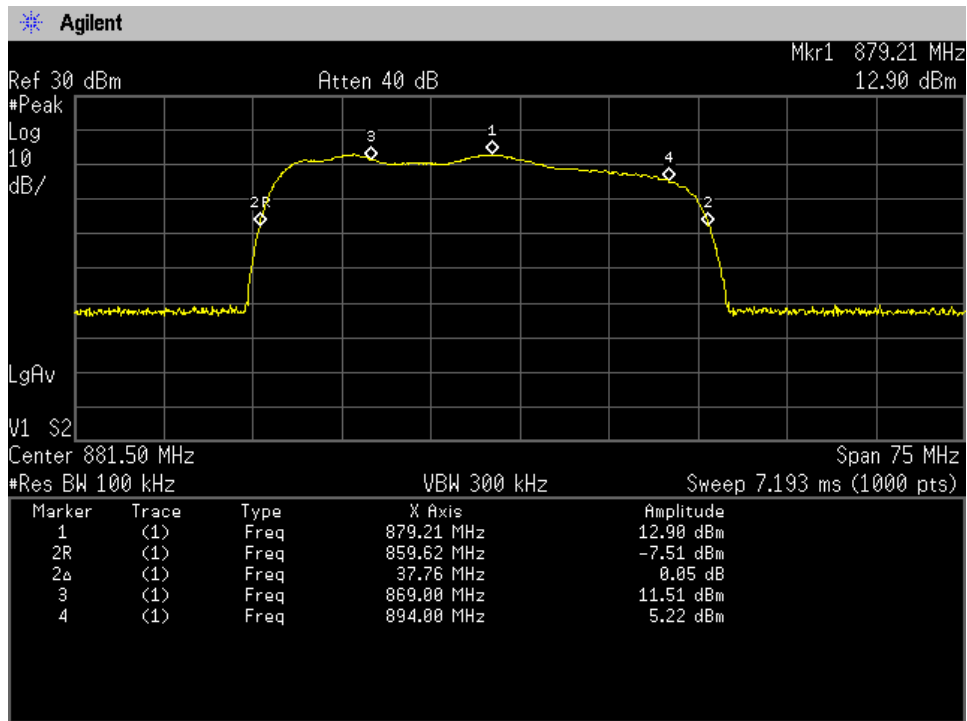

Auth Freq Band_DownLink_746 - 757 MHz_Donor Port 3 to Server Port 2_B13

Auth Freq Band_DownLink_746 - 757 MHz_Donor Port 3 to Server Port 3_B13

Auth Freq Band_DownLink_746 - 757 MHz_Donor Port 3 to Server Port 4_B13

Auth Freq Band_DownLink_869 - 894 MHz_Common Port_Donor Port 2 to Server Port 1_B5

Auth Freq Band_DownLink_869 - 894 MHz_Common Port_Donor Port 2 to Server Port 2_B5

Auth Freq Band_DownLink_869 - 894 MHz_Common Port_Donor Port 2 to Server Port 3_B5