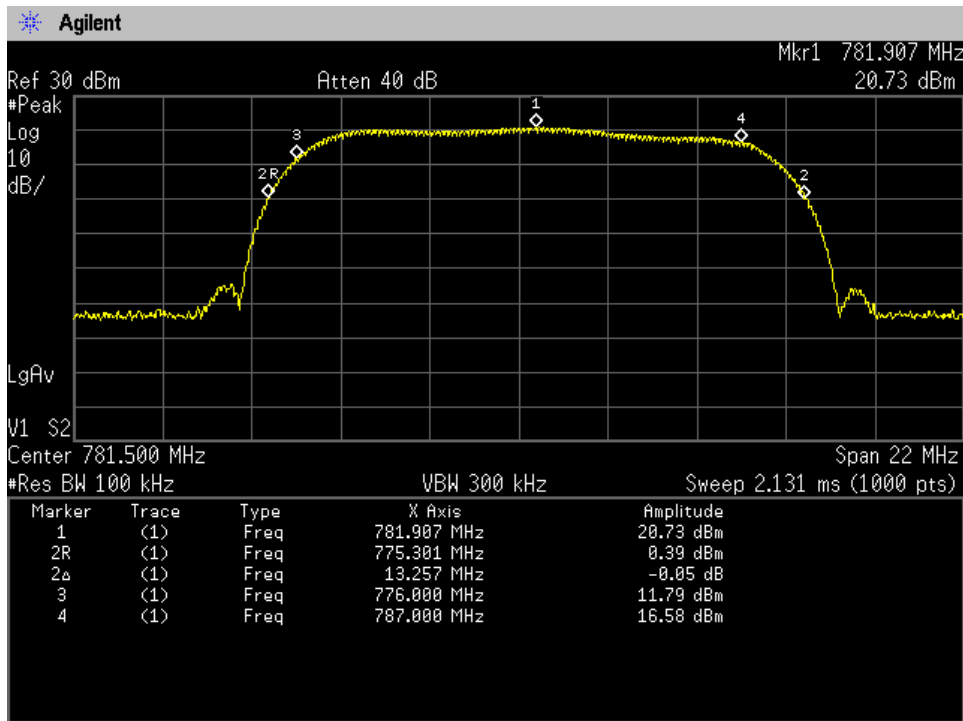

Auth Freq Band_UpLink_776 - 787 MHz_Common Port_Server Port 4 to Donor Port 2_B13

Auth Freq Band_UpLink_776 - 787 MHz_ Server Port 1 to Donor Port 3_B13

Auth Freq Band_UpLink_776 - 787 MHz_ Server Port 2 to Donor Port 3_B13

Auth Freq Band_UpLink_776 - 787 MHz_ Server Port 3 to Donor Port 3_B13

Auth Freq Band_UpLink_776 - 787 MHz_ Server Port 4 to Donor Port 3_B13

Auth Freq Band_UpLink_824 - 849 MHz_Common Port_Server Port 1 to Donor Port 2_B5