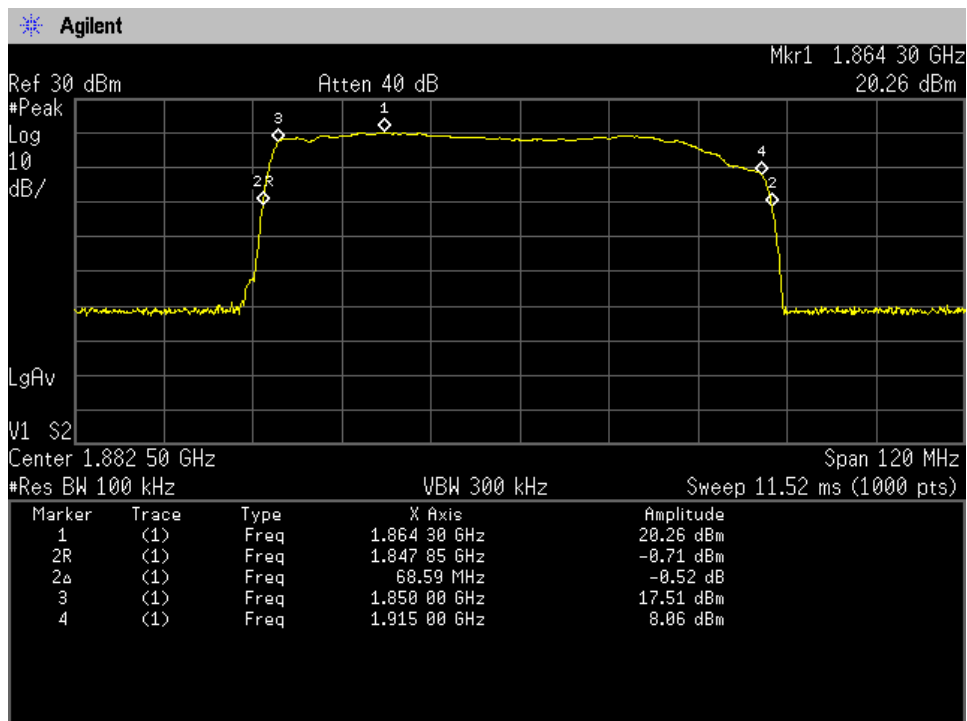

Auth Freq Band_UpLink_1710 - 1755 MHz_Server Port 2 to Donor Port 2_B4

Auth Freq Band_UpLink_1710 - 1755 MHz_Server Port 3 to Donor Port 2_B4

Auth Freq Band_UpLink_1710 - 1755 MHz_Server Port 4 to Donor Port 2_B4

Auth Freq Band_UpLink_1850 - 1915 MHz_ Server Port 1 to Donor Port 2_B25

Auth Freq Band_UpLink_1850 - 1915 MHz_ Server Port 2 to Donor Port 2_B25

Auth Freq Band_UpLink_1850 - 1915 MHz_ Server Port 3 to Donor Port 2_B25