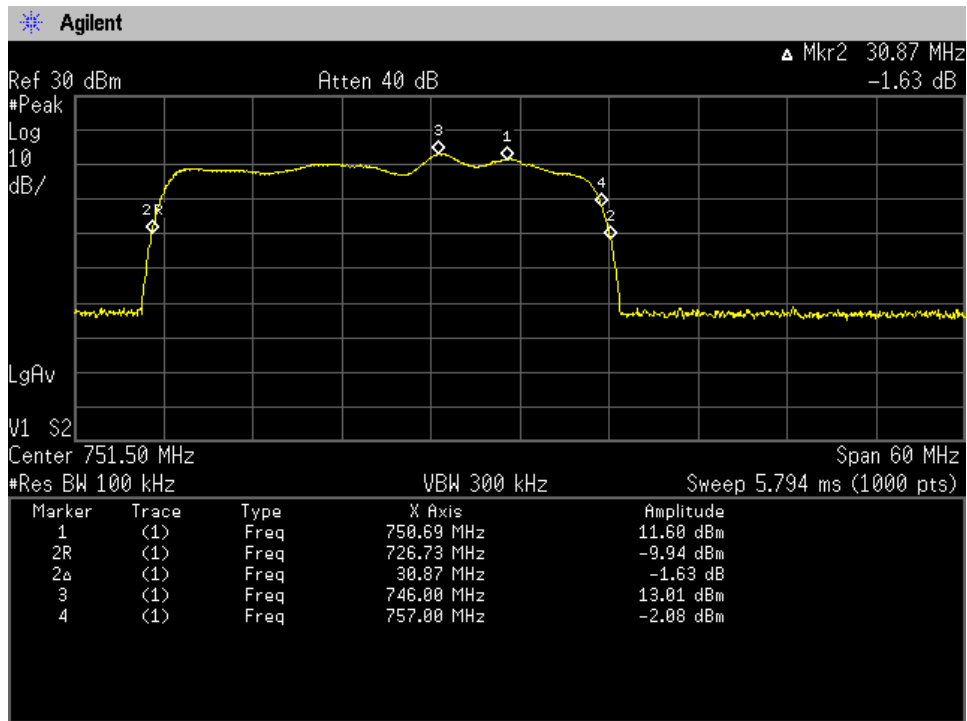

Auth Freq Band_DownLink_746 - 757 MHz_Common Port_Donor Port 2 to Server Port 3_B13

Auth Freq Band_DownLink_746 - 757 MHz_Common Port_Donor Port 2 to Server Port 4_B13

Auth Freq Band_DownLink_746 - 757 MHz_Donor Port 3 to Server Port 1_B13

Auth Freq Band_DownLink_746 - 757 MHz_Donor Port 3 to Server Port 2_B13

Auth Freq Band_DownLink_746 - 757 MHz_Donor Port 3 to Server Port 3_B13

Auth Freq Band_DownLink_746 - 757 MHz_Donor Port 3 to Server Port 4_B13