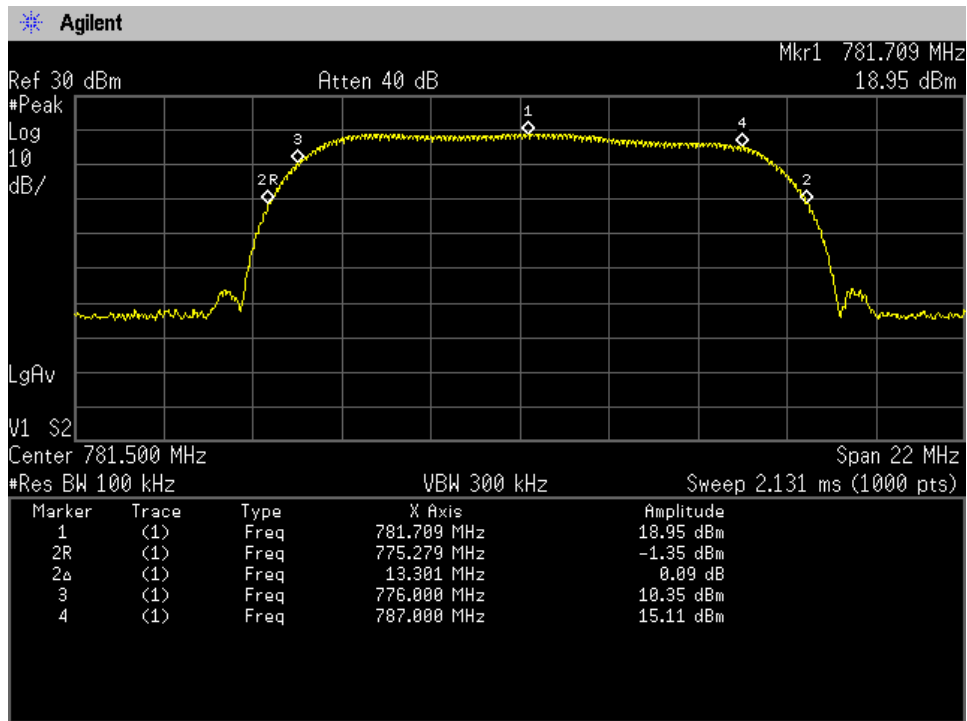

Auth Freq Band_UpLink_776 - 787 MHz_Common Port_Server Port 3 to Donor Port 2_B13