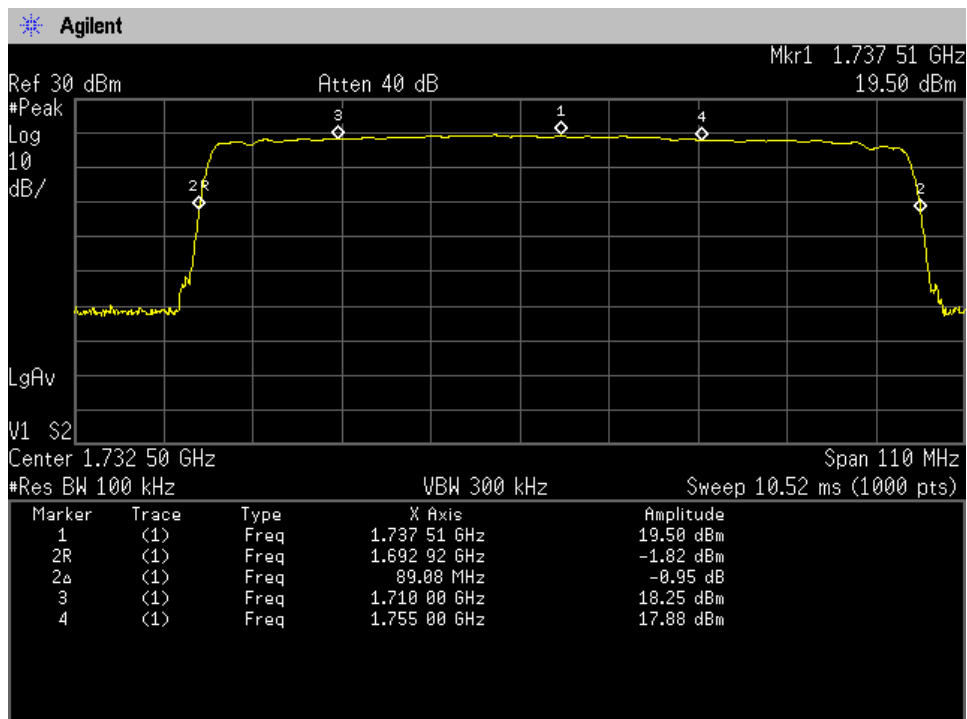

Auth Freq Band_DownLink_869 - 894 MHz_Common Port_Donor Port 2 to Server Port 4_B5_

Auth Freq Band_DownLink_869 - 894 MHz_Donor Port 1 to Server Port 1_B5

Auth Freq Band_DownLink_869 - 894 MHz_Donor Port 1 to Server Port 2_B5

Auth Freq Band_DownLink_869 - 894 MHz_Donor Port 1 to Server Port 3_B5

Auth Freq Band_DownLink_869 - 894 MHz_Donor Port 1 to Server Port 4_B5

Auth Freq Band_UpLink_1710 - 1755 MHz_Server Port 1 to Donor Port 2_B4

Auth Freq Band_UpLink_1710 - 1755 MHz_Server Port 2 to Donor Port 2_B4

Auth Freq Band_UpLink_1710 - 1755 MHz_Server Port 3 to Donor Port 2_B4

Auth Freq Band_UpLink_1710 - 1755 MHz_Server Port 4 to Donor Port 2_B4