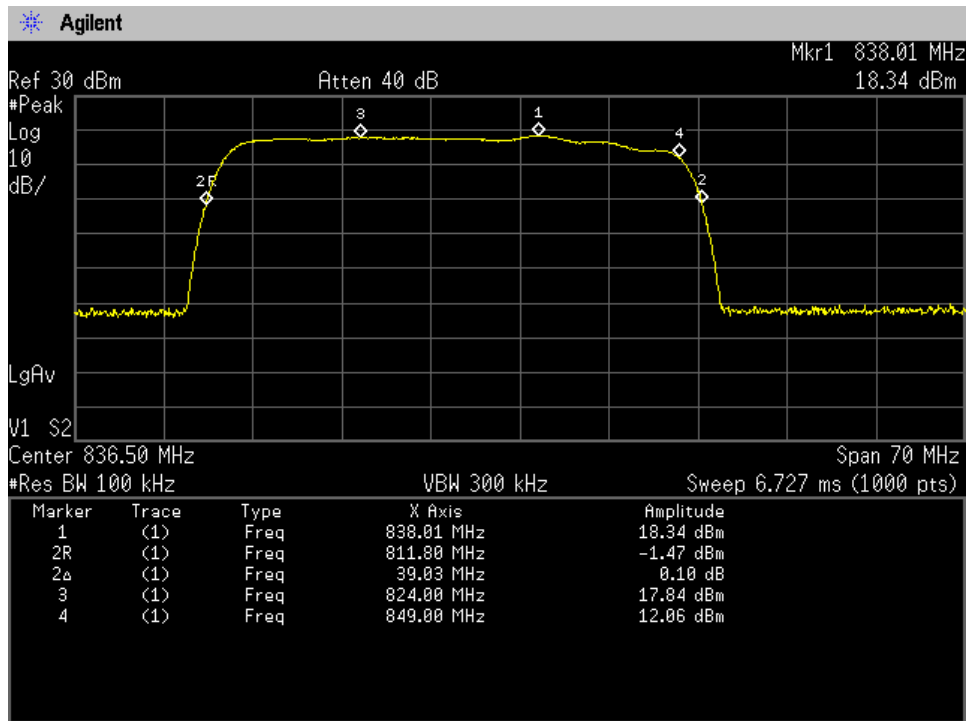

Auth Freq Band_UpLink_776 - 787 MHz_Common Port_Server Port 4 to Donor Port 2_B13

Auth Freq Band_UpLink_776 - 787 MHz_ Server Port 1 to Donor Port 3_B13

Auth Freq Band_UpLink_776 - 787 MHz_ Server Port 2 to Donor Port 3_B13

Auth Freq Band_UpLink_776 - 787 MHz_ Server Port 3 to Donor Port 3_B13

Auth Freq Band_UpLink_776 - 787 MHz_ Server Port 4 to Donor Port 3_B13

Auth Freq Band_UpLink_824 - 849 MHz_Common Port_Server Port 1 to Donor Port 2_B5