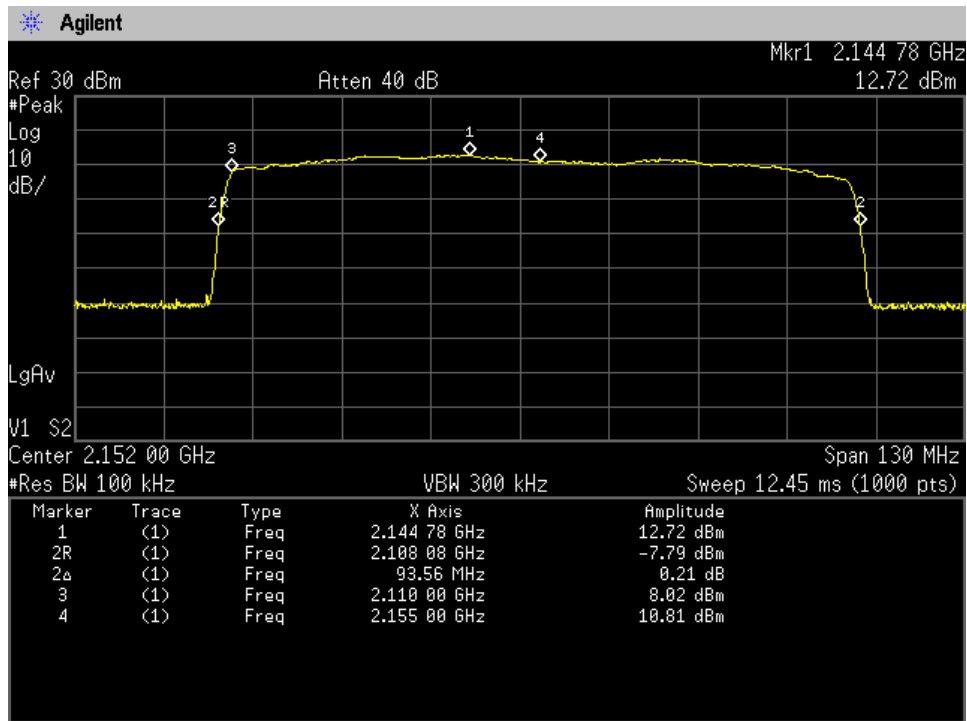

Auth Freq Band_DownLink_1930- 1995 MHz_Donor Port 2 to Server Port 4_B4

Auth Freq Band_DownLink_2110 - 2155 MHz_Donor Port 2 to Server Port 1_B2

Auth Freq Band_DownLink_2110 - 2155 MHz_Donor Port 2 to Server Port 2_B2

Auth Freq Band_DownLink_2110 - 2155 MHz_Donor Port 2 to Server Port 3_B2

Auth Freq Band_DownLink_2110 - 2155 MHz_Donor Port 2 to Server Port 4_B2

Auth Freq Band_DownLink_728 - 746 MHz_Common Port_Donor Port 2 to Server Port 1_B12