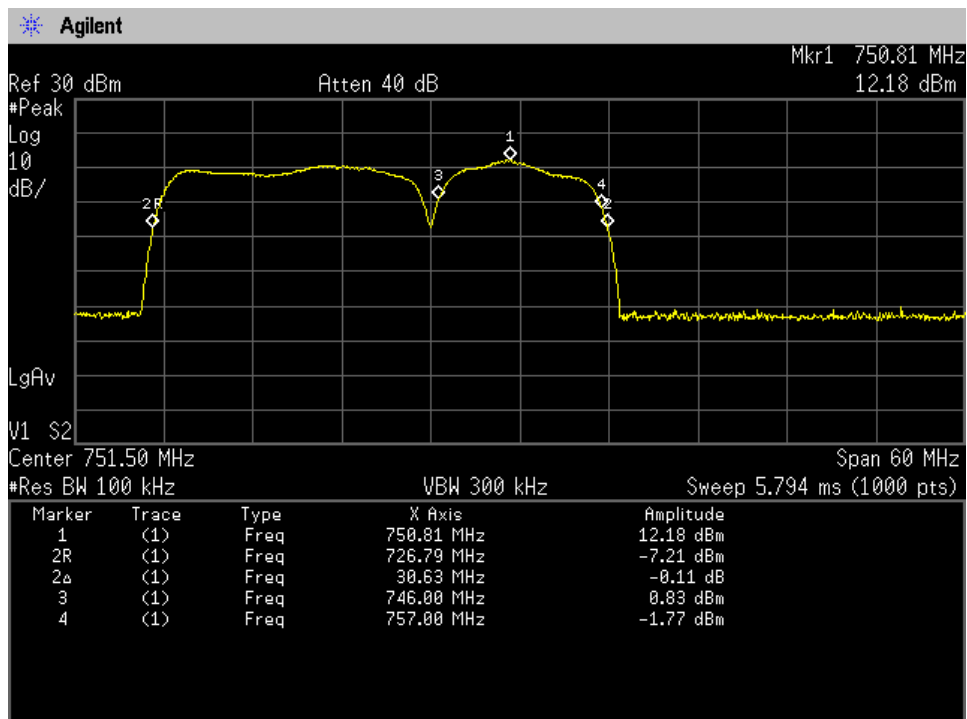

Auth Freq Band_DownLink_728 - 746 MHz_Donor Port 3 to Server Port 1_B12

Auth Freq Band_DownLink_728 - 746 MHz_Donor Port 3 to Server Port 2_B12

Auth Freq Band_DownLink_728 - 746 MHz_Donor Port 3 to Server Port 3_B12

Auth Freq Band_DownLink_728 - 746 MHz_Donor Port 3 to Server Port 4_B12

Auth Freq Band_DownLink_746 - 757 MHz_Common Port_Donor Port 2 to Server Port 1_B13

Auth Freq Band_DownLink_746 - 757 MHz_Common Port_Donor Port 2 to Server Port 2_B13