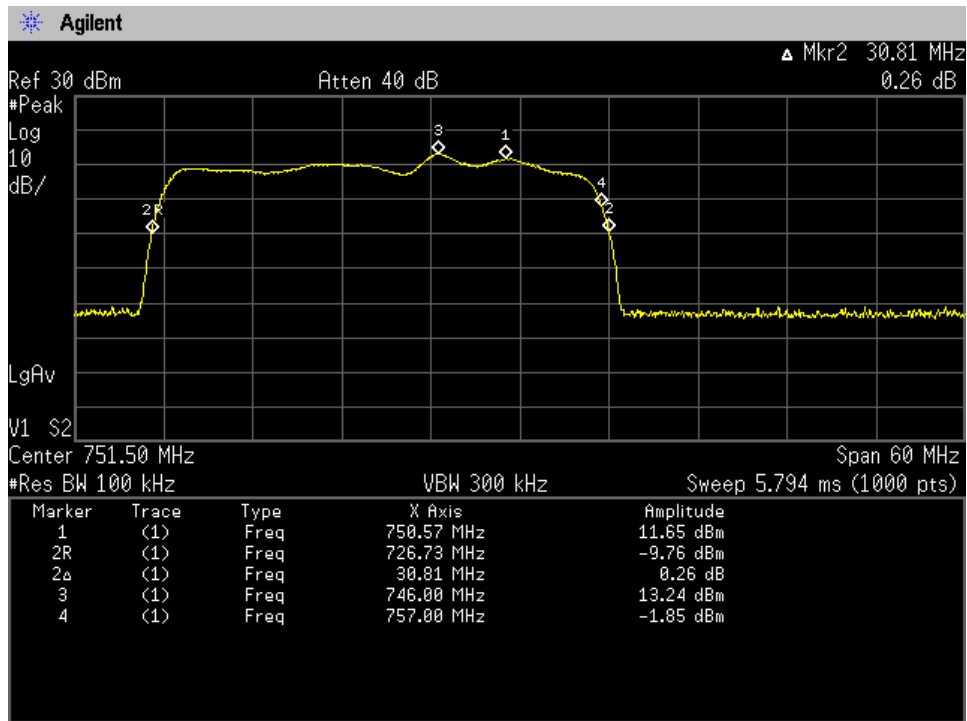

Auth Freq Band_DownLink_728 - 746 MHz_Donor Port 3 to Server Port 1_B12

Auth Freq Band_DownLink_728 - 746 MHz_Donor Port 3 to Server Port 2_B12

Auth Freq Band_DownLink_728 - 746 MHz_Donor Port 3 to Server Port 3_B12

Auth Freq Band_DownLink_728 - 746 MHz_Donor Port 3 to Server Port 4_B12

Auth Freq Band_DownLink_746 - 757 MHz_Common Port_Donor Port 2 to Server Port 1_B13

Auth Freq Band_DownLink_746 - 757 MHz_Common Port_Donor Port 2 to Server Port 2_B13

Auth Freq Band_DownLink_746 - 757 MHz_Common Port_Donor Port 2 to Server Port 3_B13

Auth Freq Band_DownLink_746 - 757 MHz_Common Port_Donor Port 2 to Server Port 4_B13

Auth Freq Band_DownLink_746 - 757 MHz_Donor Port 3 to Server Port 1_B13