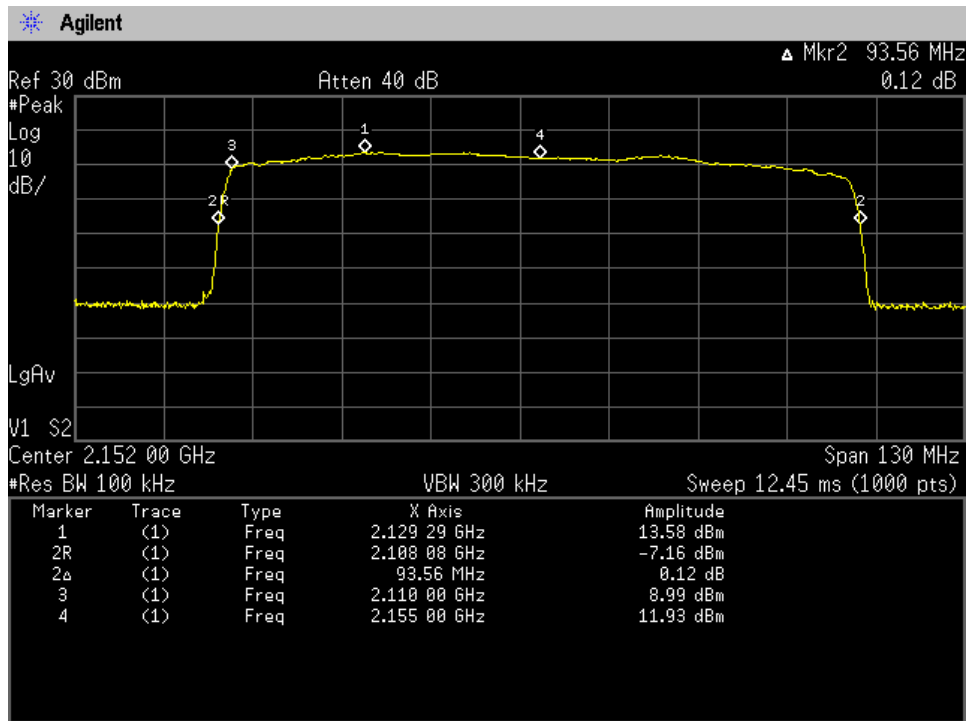

Annex A

Authorized Frequency Band

Auth Freq Band_DownLink_1930- 1995 MHz_Donor Port 2 to Server Port 1_B4

Auth Freq Band_DownLink_1930- 1995 MHz_Donor Port 2 to Server Port 2_B4

Auth Freq Band_DownLink_1930- 1995 MHz_Donor Port 2 to Server Port 3_B4

Auth Freq Band_DownLink_1930- 1995 MHz_Donor Port 2 to Server Port 4_B4

Auth Freq Band_DownLink_2110 - 2155 MHz_Donor Port 2 to Server Port 1_B2

Auth Freq Band_DownLink_2110 - 2155 MHz_Donor Port 2 to Server Port 2_B2