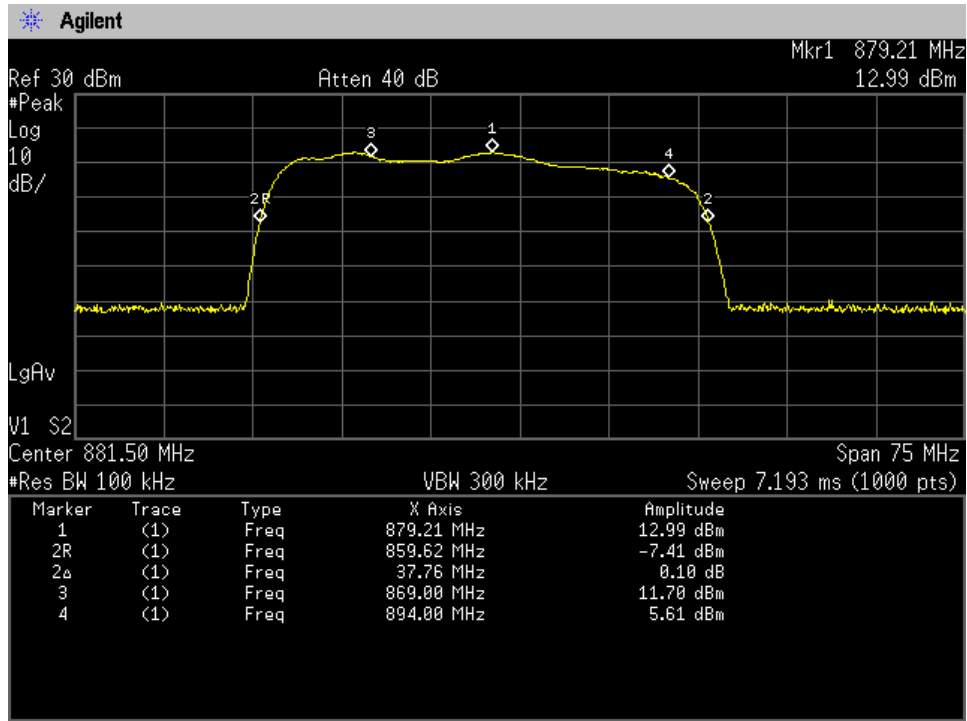

Auth Freq Band_DownLink_746 - 757 MHz_Donor Port 3 to Server Port 2_B13

Auth Freq Band_DownLink_746 - 757 MHz_Donor Port 3 to Server Port 3_B13

Auth Freq Band_DownLink_746 - 757 MHz_Donor Port 3 to Server Port 4_B13

Auth Freq Band_DownLink_869 - 894 MHz_Common Port_Donor Port 2 to Server Port 1_B5

Auth Freq Band_DownLink_869 - 894 MHz_Common Port_Donor Port 2 to Server Port 2_B5

Auth Freq Band_DownLink_869 - 894 MHz_Common Port_Donor Port 2 to Server Port 3_B5