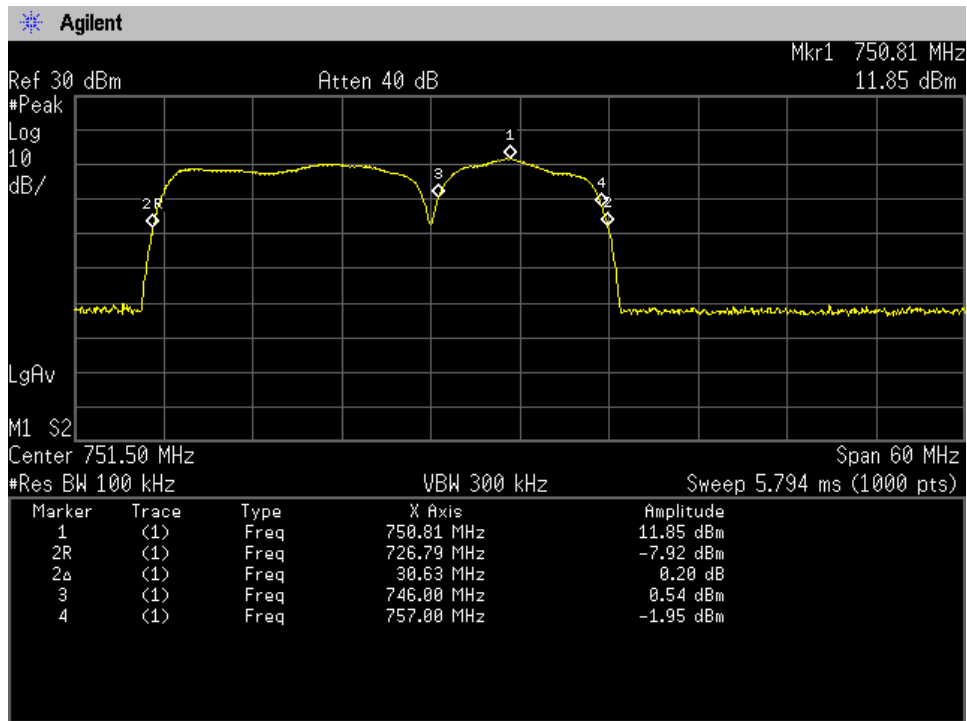

Auth Freq Band_DownLink_728 - 746 MHz_Donor Port 3 to Server Port 1_B12

Auth Freq Band_DownLink_728 - 746 MHz_Donor Port 3 to Server Port 2_B12

Auth Freq Band_DownLink_728 - 746 MHz_Donor Port 3 to Server Port 3_B12

Auth Freq Band_DownLink_728 - 746 MHz_Donor Port 3 to Server Port 4_B12

Auth Freq Band_DownLink_746 - 757 MHz_Common Port_Donor Port 2 to Server Port 1_B13

Auth Freq Band_DownLink_746 - 757 MHz_Common Port_Donor Port 2 to Server Port 2_B13