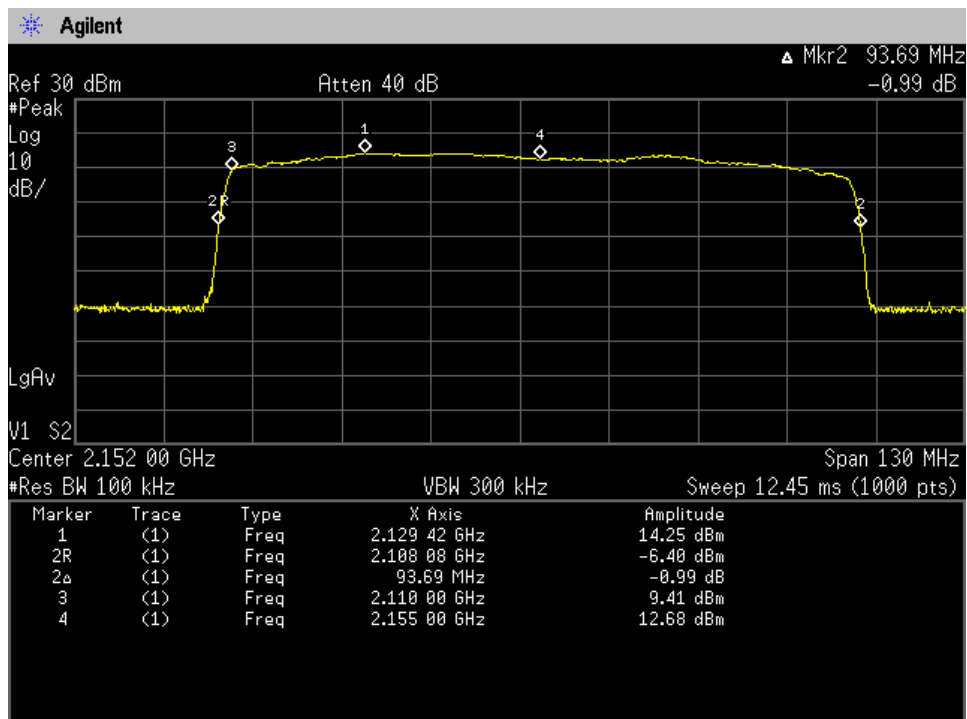

Annex A

Authorized Frequency Band

Auth Freq Band_DownLink_1930- 1995 MHz_Donor Port 2 to Server Port 1_B4

Auth Freq Band_DownLink_1930- 1995 MHz_Donor Port 2 to Server Port 2_B4

Auth Freq Band_DownLink_1930- 1995 MHz_Donor Port 2 to Server Port 3_B4

Auth Freq Band_DownLink_1930- 1995 MHz_Donor Port 2 to Server Port 4_B4

Auth Freq Band_DownLink_2110 - 2155 MHz_Donor Port 2 to Server Port 1_B2

Auth Freq Band_DownLink_2110 - 2155 MHz_Donor Port 2 to Server Port 2_B2