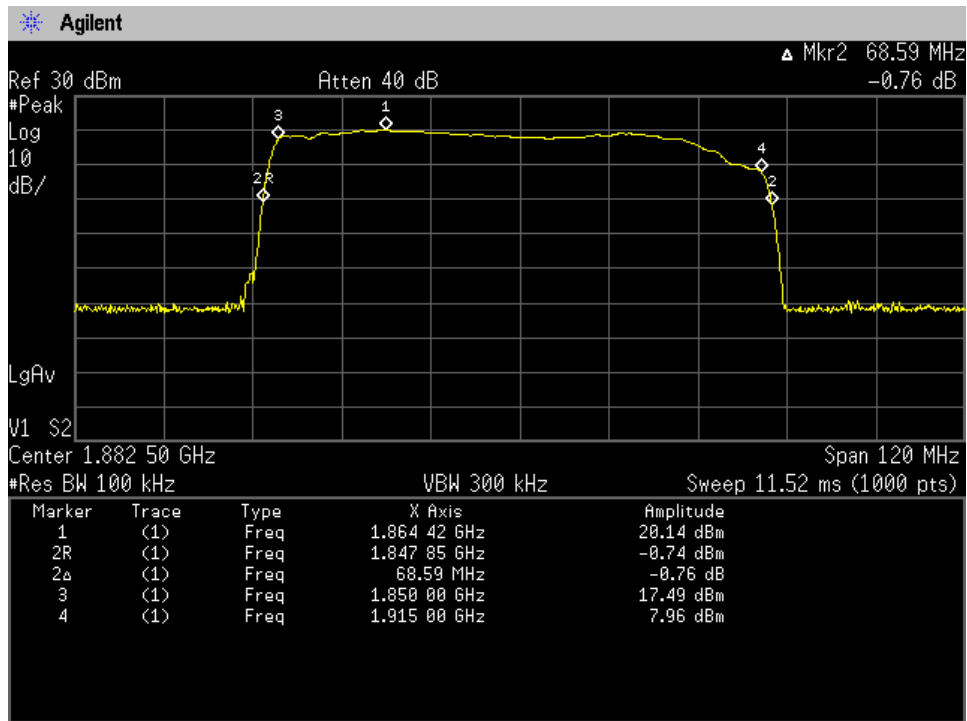

Auth Freq Band_UpLink_1710 - 1755 MHz_Server Port 2 to Donor Port 2_B4

Auth Freq Band_UpLink_1710 - 1755 MHz_Server Port 3 to Donor Port 2_B4

Auth Freq Band_UpLink_1710 - 1755 MHz_Server Port 4 to Donor Port 2_B4

Auth Freq Band_UpLink_1850 - 1915 MHz_ Server Port 1 to Donor Port 2_B25

Auth Freq Band_UpLink_1850 - 1915 MHz_ Server Port 2 to Donor Port 2_B25

Auth Freq Band_UpLink_1850 - 1915 MHz_ Server Port 3 to Donor Port 2_B25