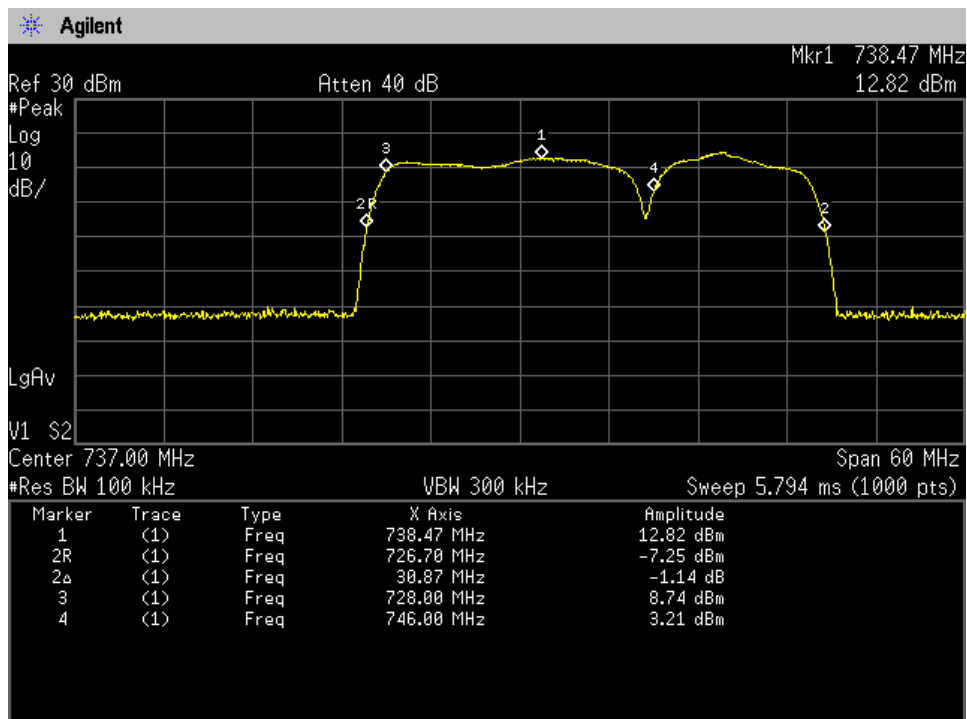

Auth Freq Band_DownLink_2110 - 2155 MHz_Donor Port 2 to Server Port 3_B2

Auth Freq Band_DownLink_2110 - 2155 MHz_Donor Port 2 to Server Port 4_B2

Auth Freq Band_DownLink_728 - 746 MHz_Common Port_Donor Port 2 to Server Port 1_B12

Auth Freq Band_DownLink_728 - 746 MHz_Common Port_Donor Port 2 to Server Port 2_B12

Auth Freq Band_DownLink_728 - 746 MHz_Common Port_Donor Port 2 to Server Port 3_B12

Auth Freq Band_DownLink_728 - 746 MHz_Common Port_Donor Port 2 to Server Port 4_B12