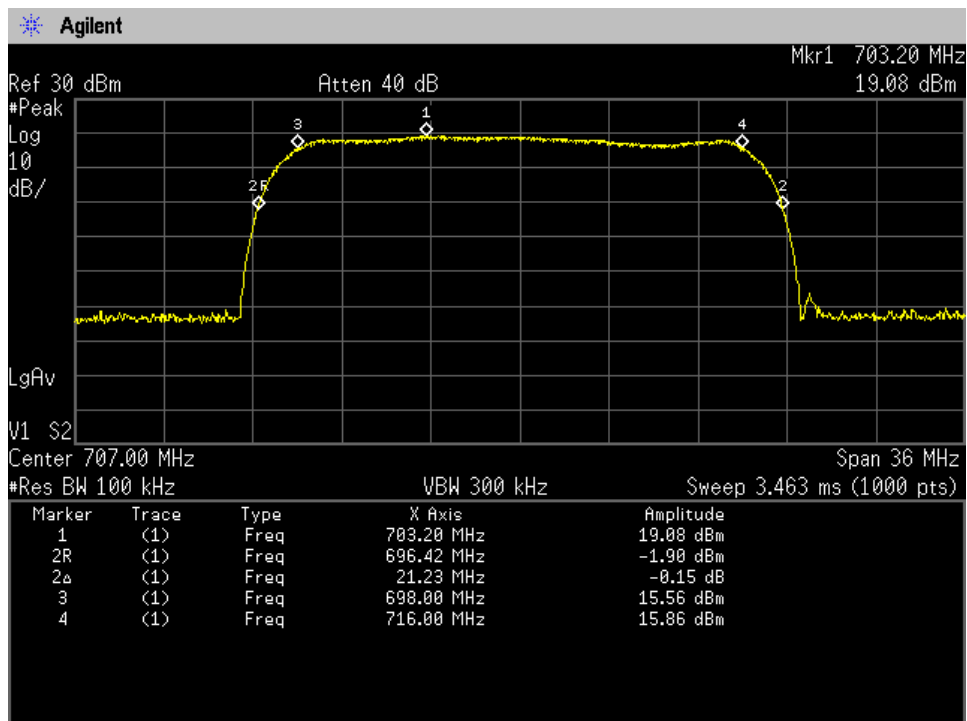

Auth Freq Band_UpLink_698 - 716 MHz_Common Port_Server Port 4 to Donor Port 2_B12