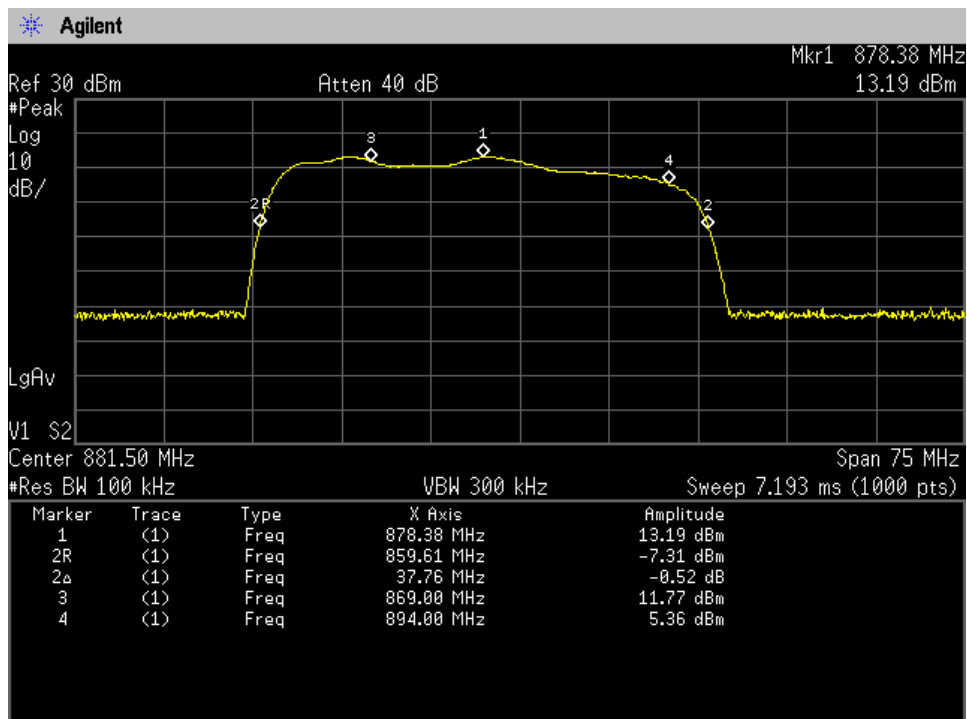

Auth Freq Band_DownLink_746 - 757 MHz_Donor Port 3 to Server Port 2_B13

Auth Freq Band_DownLink_746 - 757 MHz_Donor Port 3 to Server Port 3_B13

Auth Freq Band_DownLink_746 - 757 MHz_Donor Port 3 to Server Port 4_B13

Auth Freq Band_DownLink_869 - 894 MHz_Common Port_Donor Port 2 to Server Port 1_B5

Auth Freq Band_DownLink_869 - 894 MHz_Common Port_Donor Port 2 to Server Port 2_B5

Auth Freq Band_DownLink_869 - 894 MHz_Common Port_Donor Port 2 to Server Port 3_B5