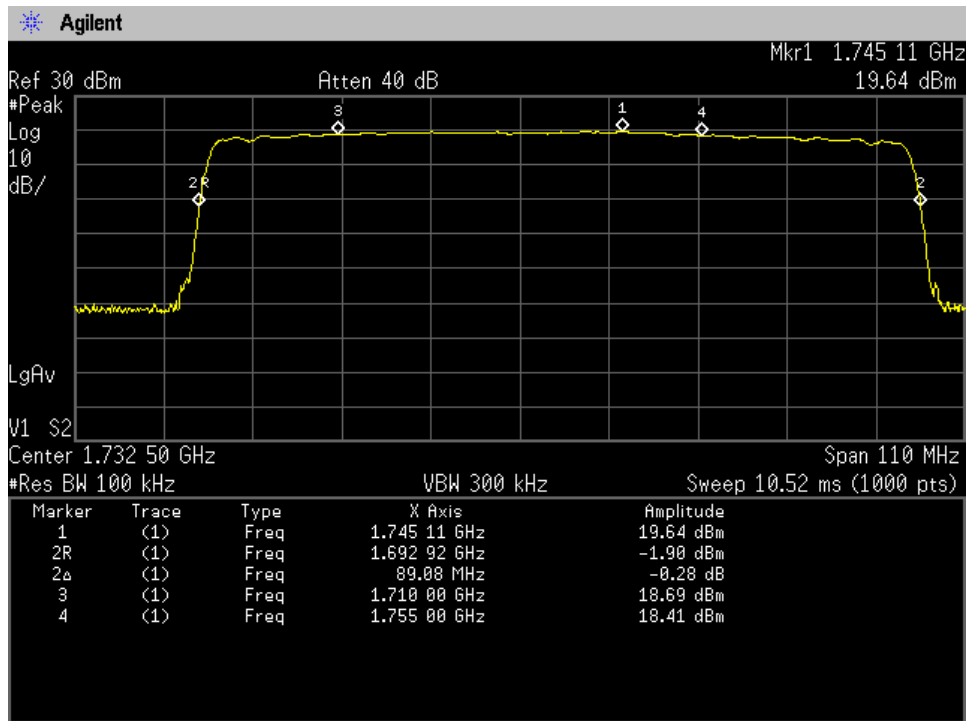

Auth Freq Band_DownLink_869 - 894 MHz_Common Port_Donor Port 2 to Server Port 4_B5_

Auth Freq Band_DownLink_869 - 894 MHz_Donor Port 1 to Server Port 1_B5

Auth Freq Band_DownLink_869 - 894 MHz_Donor Port 1 to Server Port 2_B5

Auth Freq Band_DownLink_869 - 894 MHz_Donor Port 1 to Server Port 3_B5

Auth Freq Band_DownLink_869 - 894 MHz_Donor Port 1 to Server Port 4_B5

Auth Freq Band_UpLink_1710 - 1755 MHz_Server Port 1 to Donor Port 2_B4