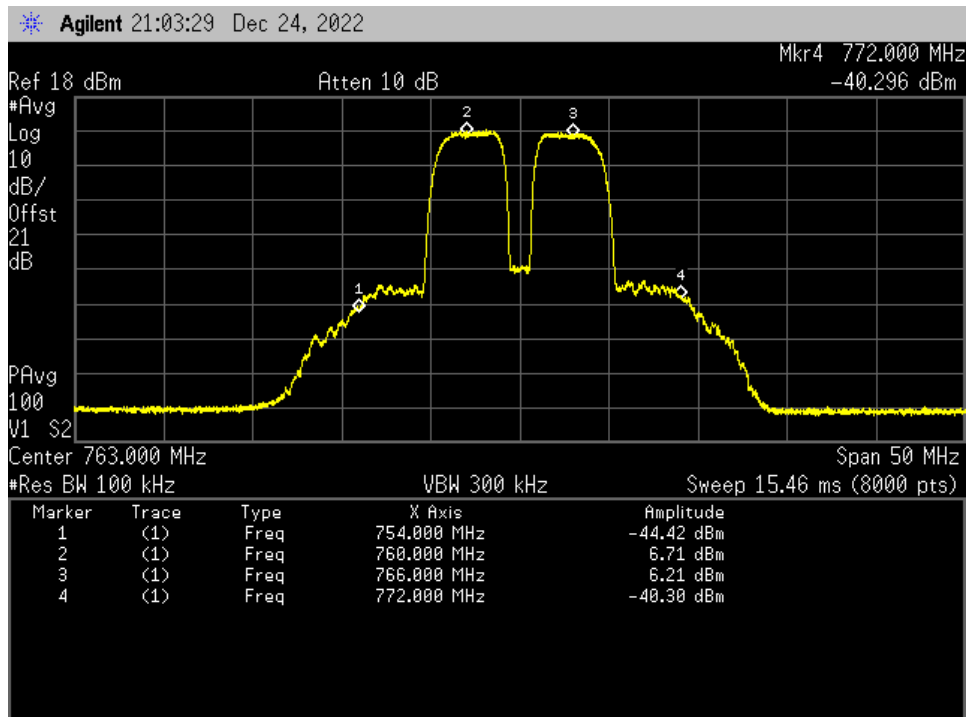

Annex D

Intermodulation

Intermodulation_DL_FC 763 MHz_Base to Mobile

Intermodulation_DL_FC 763 MHz_Base to Mobile_AGC + 3 dB

Intermodulation_UL_FC 793 MHz_Mobile to Base

Intermodulation_UL_FC 793 MHz_Mobile to Base_AGC + 3 dB