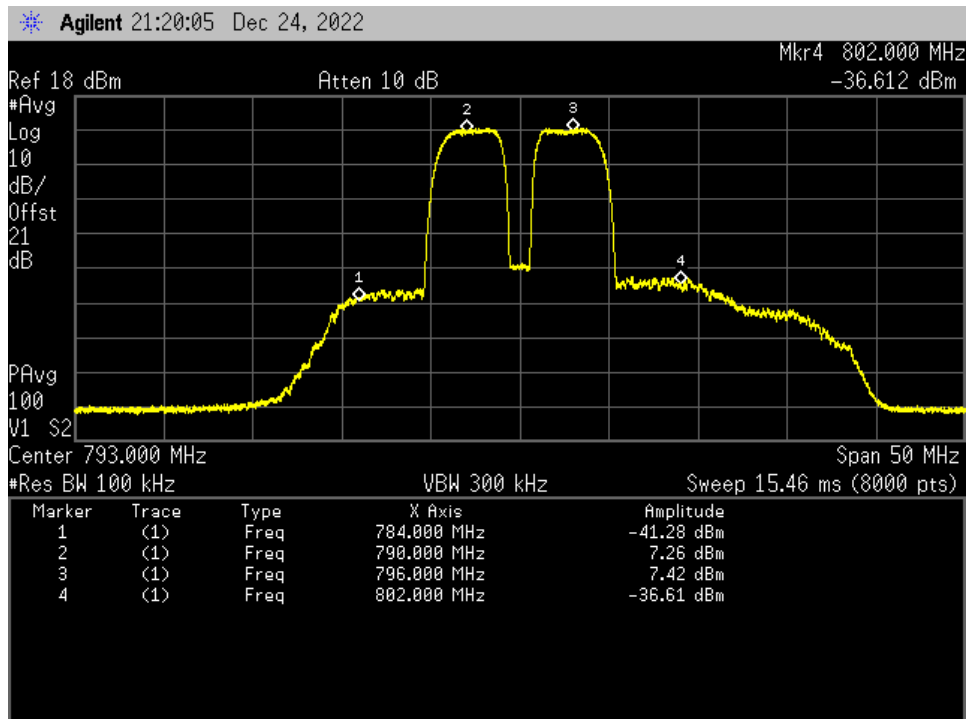

Annex D

Intermodulation

Intermodulation_DL_FC 763 MHz_Base to Mobile

Intermodulation_DL_FC 763 MHz_Base to Mobile_AGC + 3 dB

Intermodulation_UL_FC 793 MHz_Mobile to Base

Intermodulation_UL_FC 793 MHz_Mobile to Base_AGC + 3 dB