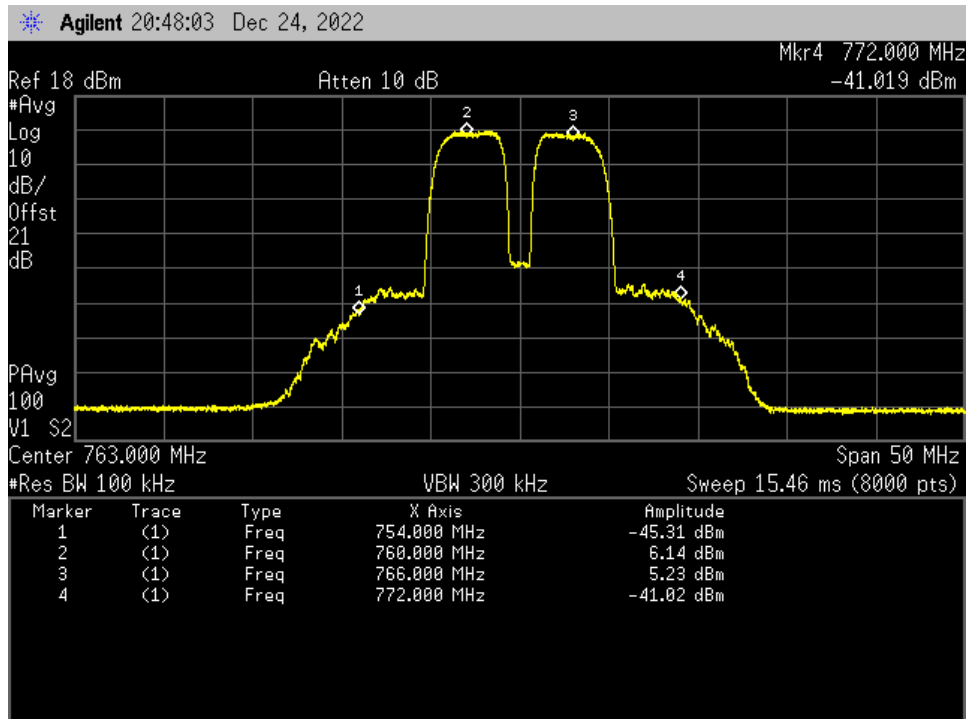

Annex D

Intermodulation

Intermodulation_DL_FC 763 MHz_Base to Mobile

Intermodulation_DL_FC 763 MHz_Base to Mobile_AGC + 3 dB

Intermodulation_UL_FC 793 MHz_Mobile to Base

Intermodulation_UL_FC 793 MHz_Mobile to Base_AGC + 3 dB