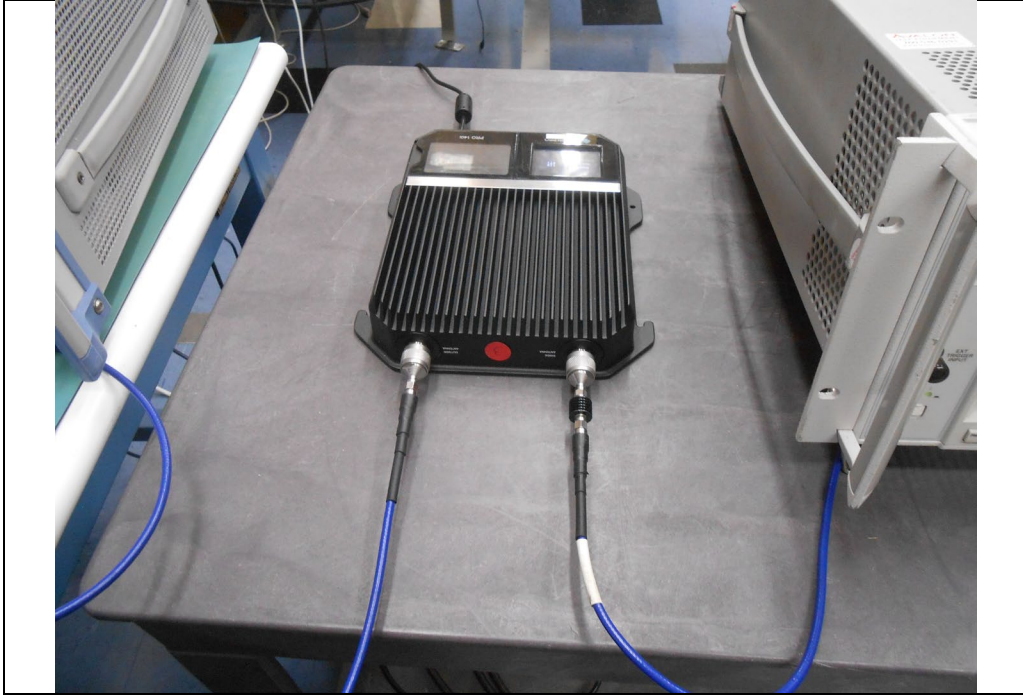

Test Setup Photos
FCC ID: PWO074
IC: 4762A-074

RF Conducted #1

RF Conducted #2

Test Setup Photos
FCC ID: PWO074
IC: 4762A-074

RF Radiated_ below 1 GHz

RF Radiated_ above 1 GHz