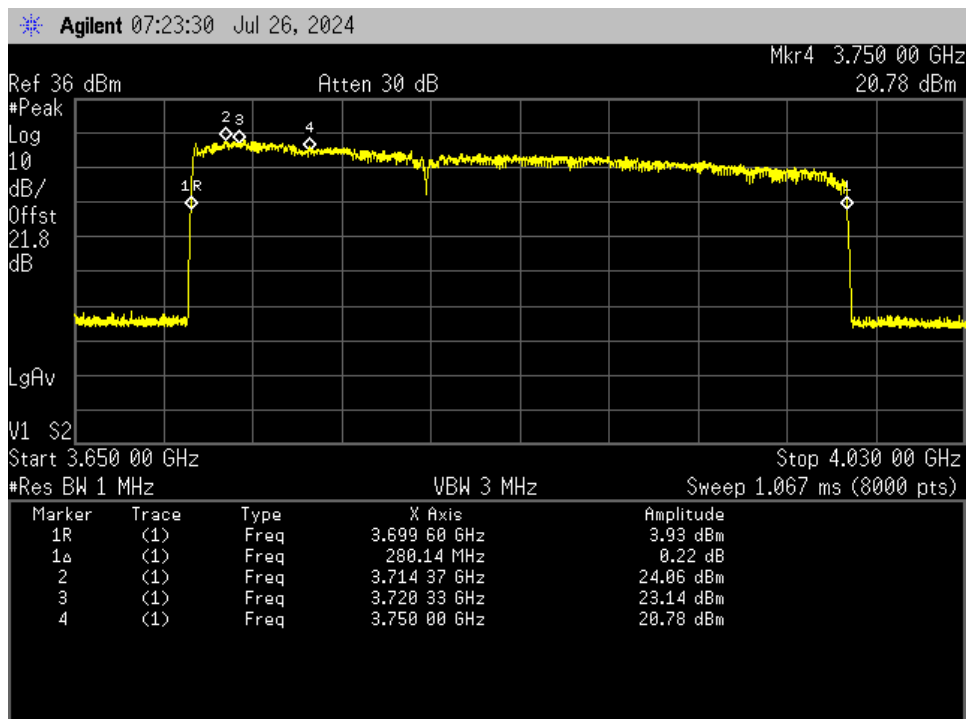

Annex A

Out of Band Rejection

Out of Band Rejection_ aux port_DL_3.45 - 3.55 GHz

Out of Band Rejection_ aux port_DL_3.70 - 3.98 GHz

Out of Band Rejection_ aux port_UL_3.45 - 3.55 GHz

Out of Band Rejection_ aux port_UL_3.70 - 3.98 GHz

Out of Band Rejection_ main port_DL_3.45 - 3.55 GHz

Out of Band Rejection_ main port_DL_3.70 - 3.98 GHz

Out of Band Rejection_ main port_UL_3.45 - 3.55 GHz

Out of Band Rejection_ main port_UL_3.70 - 3.98 GHz