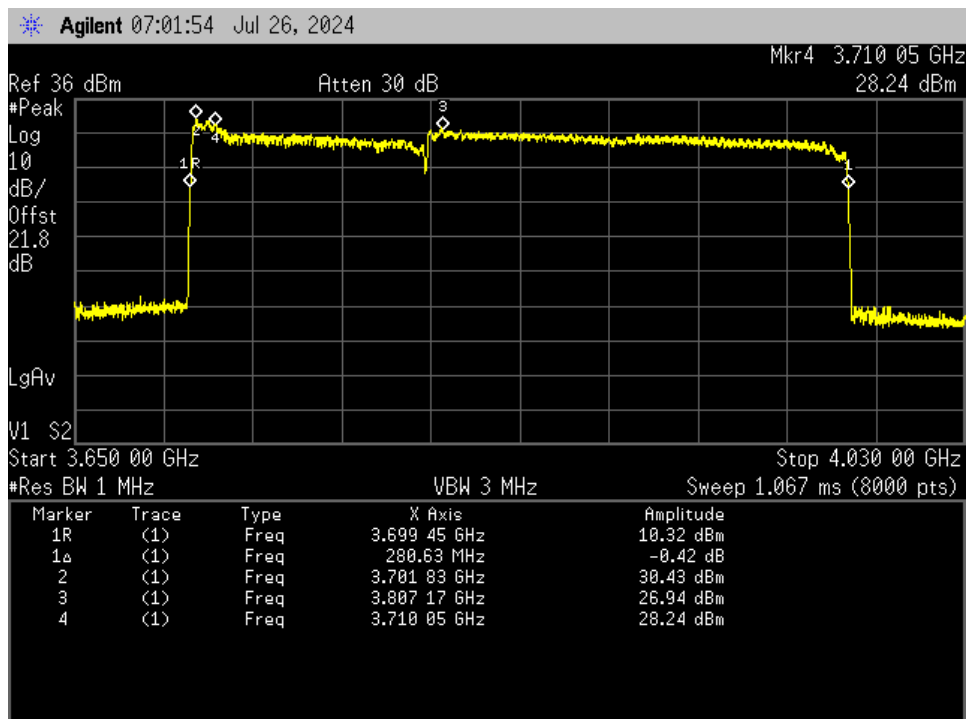

Annex A

Out of Band Rejection

Out of Band Rejection_ aux port_DL_3.45 - 3.55 GHz

Out of Band Rejection_ aux port_DL_3.70 - 3.98 GHz

Out of Band Rejection_ aux port_UL_3.45 - 3.55 GHz

Out of Band Rejection_ aux port_UL_3.70 - 3.98 GHz

Out of Band Rejection_ main port_DL_3.45 - 3.55 GHz

Out of Band Rejection_ main port_DL_3.70 - 3.98 GHz

Out of Band Rejection_ main port_UL_3.45 - 3.55 GHz

Out of Band Rejection_ main port_UL_3.70 - 3.98 GHz