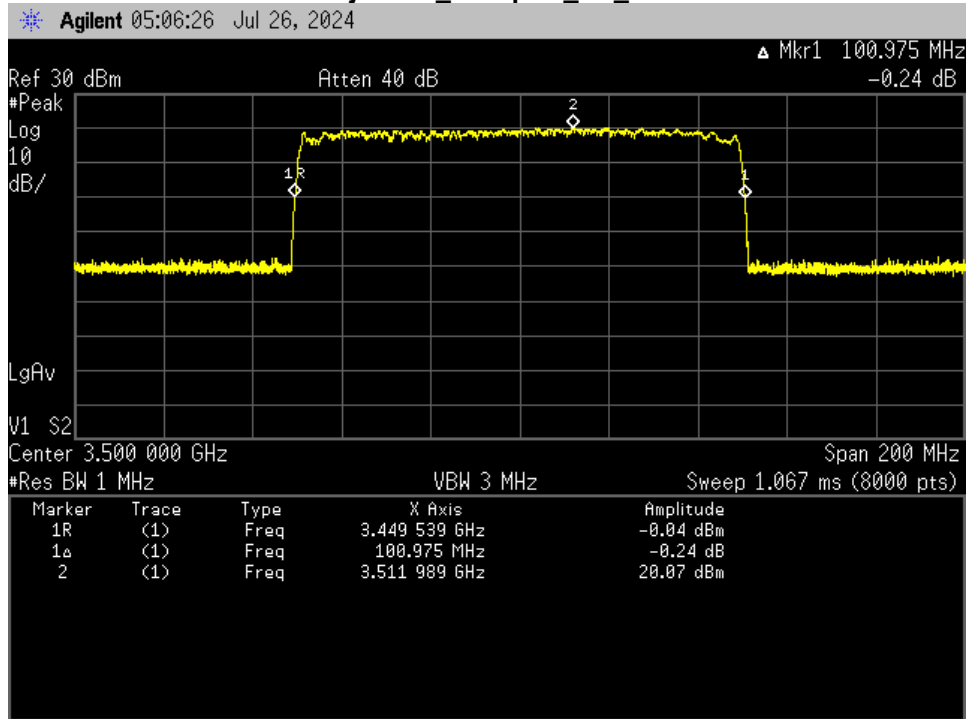

Annex A

Out of Band Rejection

Out of Band Rejection_ aux port_DL_3.45 - 3.55 GHz

Out of Band Rejection_ aux port_DL_3.70 - 3.98 GHz

Out of Band Rejection_ aux port_UL_3.45 - 3.55 GHz

Out of Band Rejection_ aux port_UL_3.70 - 3.98 GHz

Out of Band Rejection_ main port_DL_3.45 - 3.55 GHz

Out of Band Rejection_ main port_DL_3.70 - 3.98 GHz

Out of Band Rejection_ main port_UL_3.45 - 3.55 GHz

Out of Band Rejection_ main port_UL_3.70 - 3.98 GHz