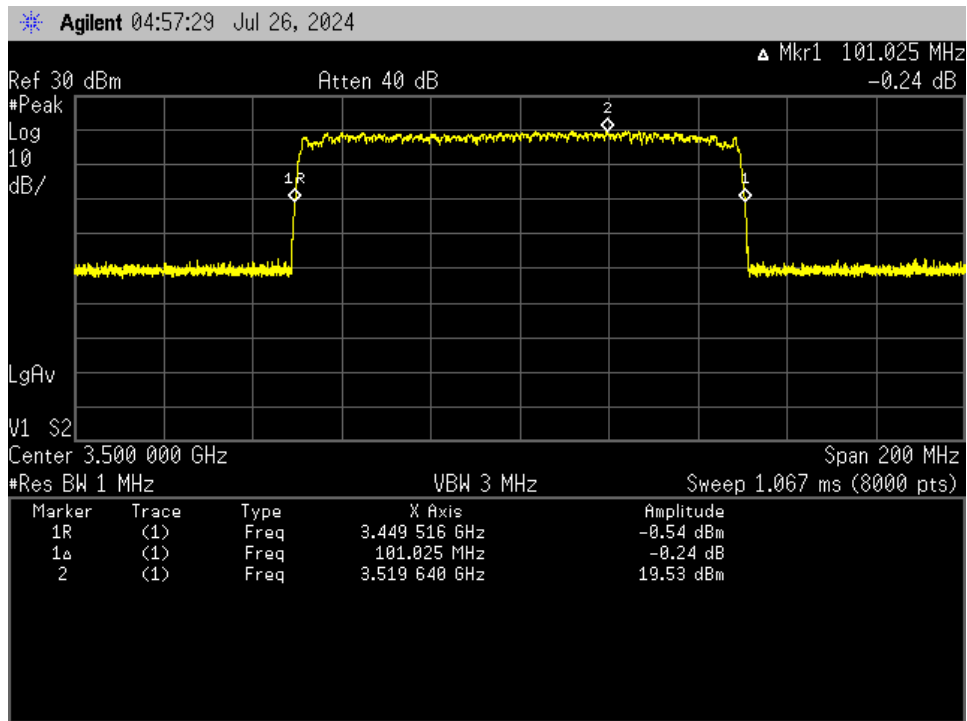

Annex A

Out of Band Rejection

Out of Band Rejection_ aux port_DL_3.45 - 3.55 GHz

Out of Band Rejection_ aux port_DL_3.70 - 3.98 GHz

Out of Band Rejection_ aux port_UL_3.45 - 3.55 GHz

Out of Band Rejection_ aux port_UL_3.70 - 3.98 GHz

Out of Band Rejection_ main port_DL_3.45 - 3.55 GHz

Out of Band Rejection_ main port_DL_3.70 - 3.98 GHz

Out of Band Rejection_ main port_UL_3.45 - 3.55 GHz

Out of Band Rejection_ main port_UL_3.70 - 3.98 GHz