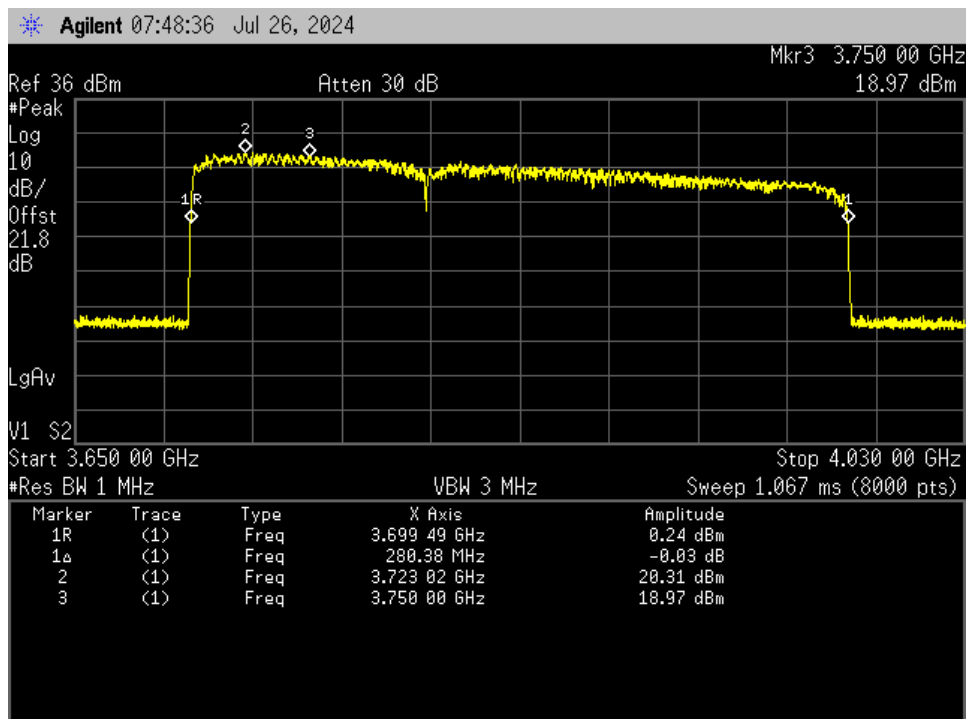

Annex A

Out of Band Rejection

Out of Band Rejection_ aux port_DL_3.45 - 3.55 GHz

Out of Band Rejection_ aux port_DL_3.70 - 3.98 GHz

Out of Band Rejection_ aux port_UL_3.45 - 3.55 GHz

Out of Band Rejection_ aux port_UL_3.70 - 3.98 GHz

Out of Band Rejection_ main port_DL_3.45 - 3.55 GHz

Out of Band Rejection_ main port_DL_3.70 - 3.98 GHz

Out of Band Rejection_ main port_UL_3.45 - 3.55 GHz

Out of Band Rejection_ main port_UL_3.70 - 3.98 GHz