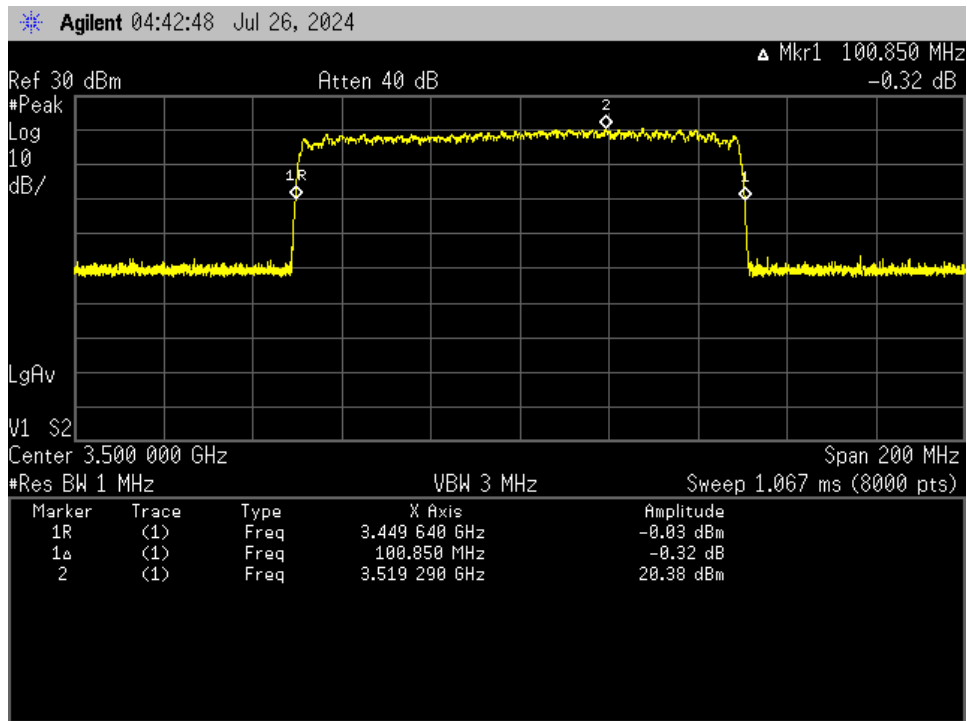

Annex A

Out of Band Rejection

Out of Band Rejection_ aux port_DL_3.45 - 3.55 GHz

Out of Band Rejection_ aux port_DL_3.70 - 3.98 GHz

Out of Band Rejection_ aux port_UL_3.45 - 3.55 GHz

Out of Band Rejection_ aux port_UL_3.70 - 3.98 GHz

Out of Band Rejection_ main port_DL_3.45 - 3.55 GHz

Out of Band Rejection_ main port_DL_3.70 - 3.98 GHz

Out of Band Rejection_ main port_UL_3.45 - 3.55 GHz

Out of Band Rejection_ main port_UL_3.70 - 3.98 GHz