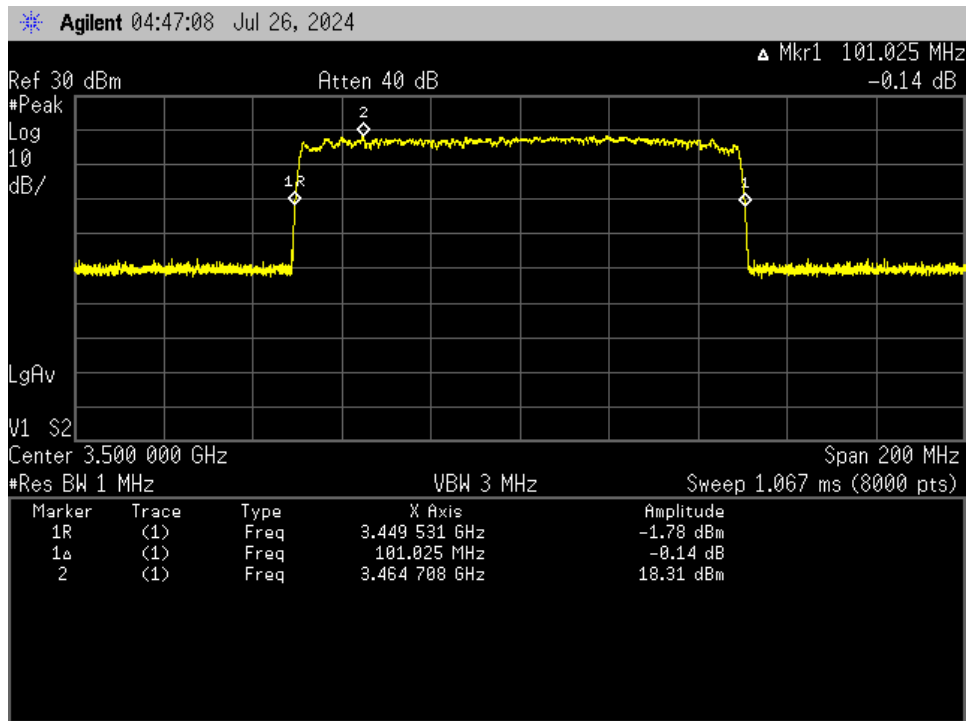

Annex A

Out of Band Rejection

Out of Band Rejection_ aux port_DL_3.45 - 3.55 GHz

Out of Band Rejection_ aux port_DL_3.70 - 3.98 GHz

Out of Band Rejection_ aux port_UL_3.45 - 3.55 GHz

Out of Band Rejection_ aux port_UL_3.70 - 3.98 GHz

Out of Band Rejection_ main port_DL_3.45 - 3.55 GHz

Out of Band Rejection_ main port_DL_3.70 - 3.98 GHz

Out of Band Rejection_ main port_UL_3.45 - 3.55 GHz

Out of Band Rejection_ main port_UL_3.70 - 3.98 GHz