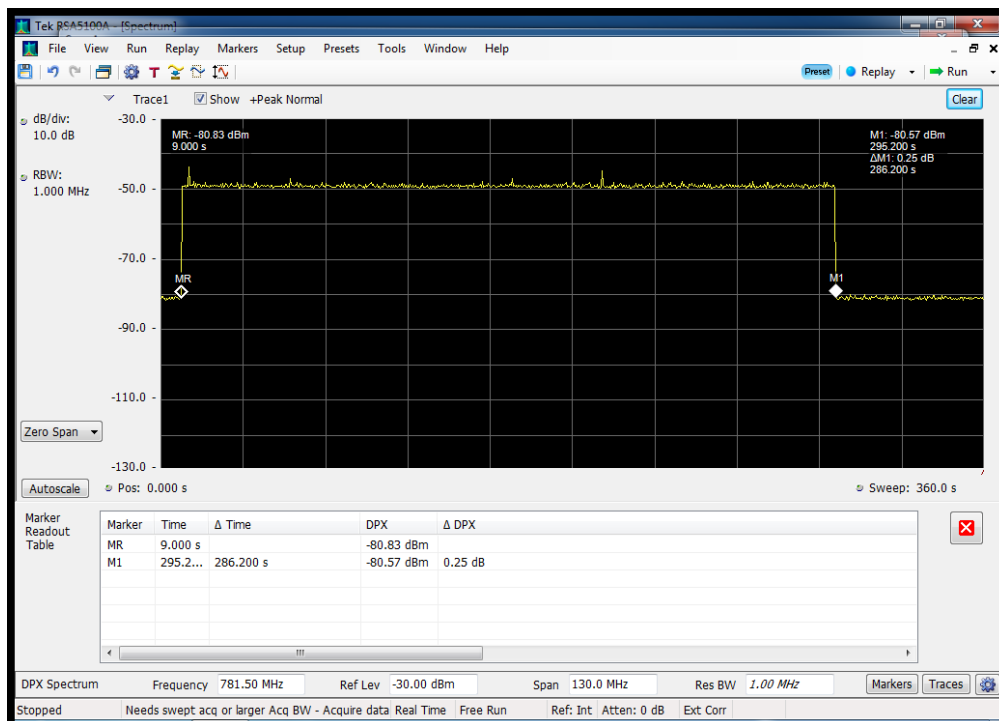

Uplink Inactivity_UL_776 - 787 MHz