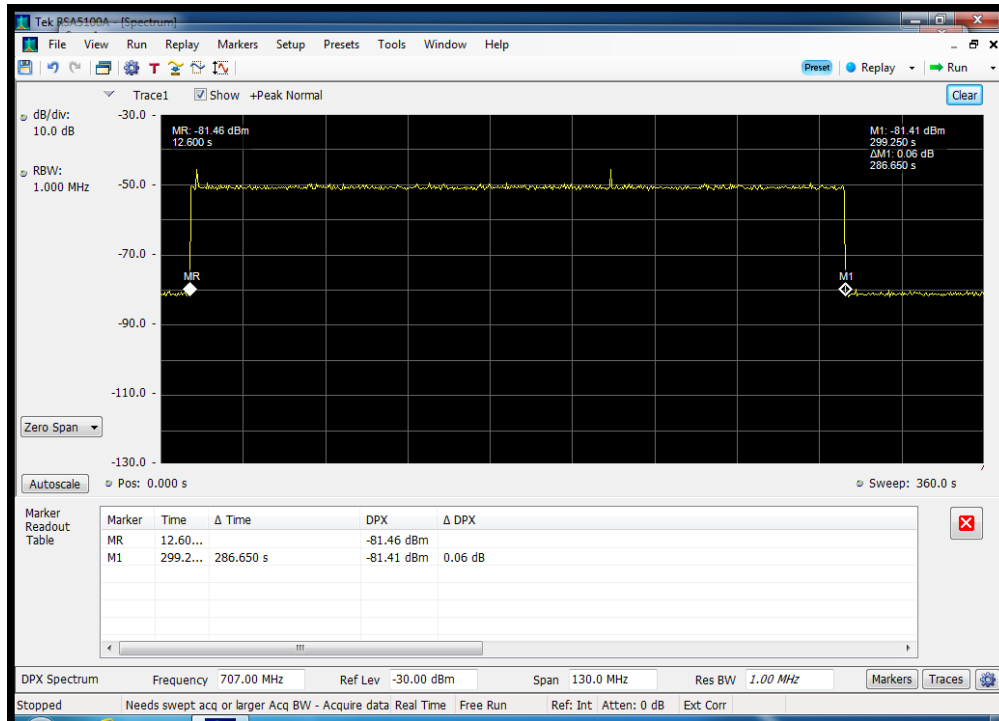

Uplink Inactivity_UL_698 - 716 MHz