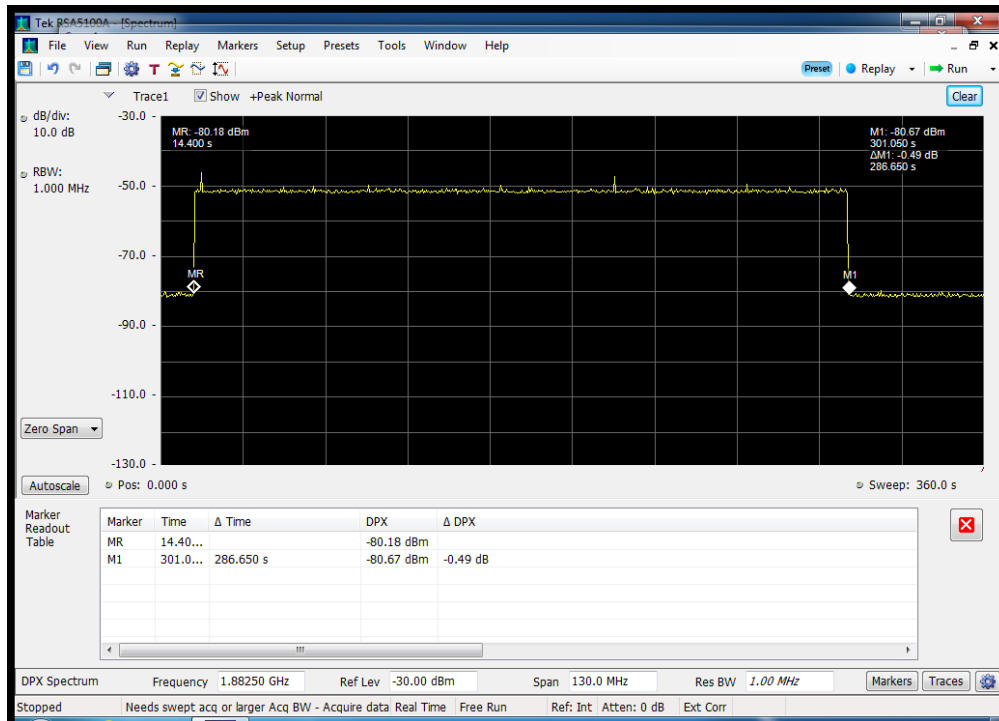

Uplink Inactivity_UL_1850 - 1915 MHz