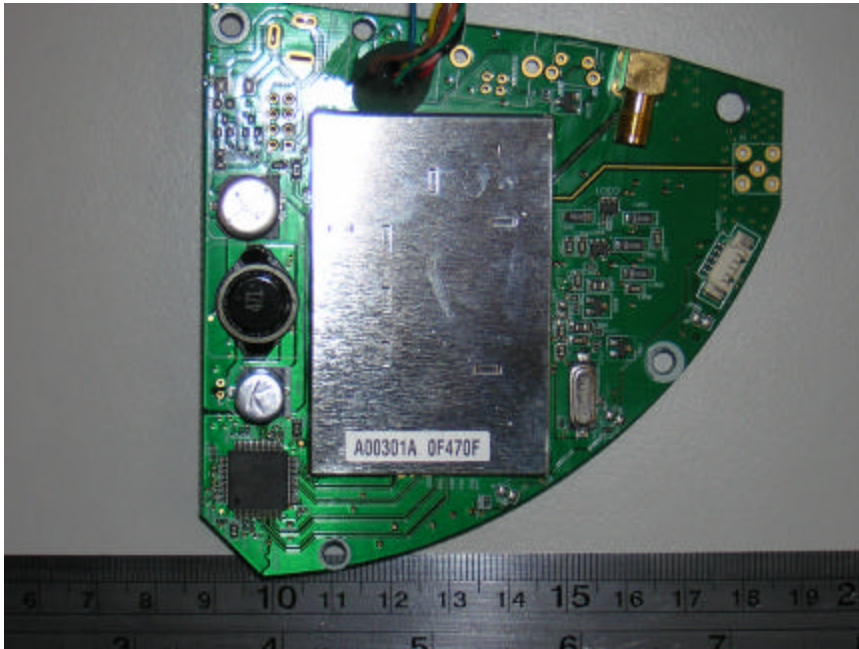

EUT (airPoint XO2) – Main Board Component View

EUT (airPoint XO2) – Main Board Solder View

EUT (airPoint XO2) - Board and Housing View

EUT (PoE Outdoor) – Component View

EUT (PoE Outdoor) – Solder View

Radio A – Top View with Cover

Radio A – Top View without Cover

Radio A – Bottom View

Radio B – Top View with Cover

Radio B – Top View without Cover

Radio B – Bottom View

Closer View of Radio A and B's Transceiver without Cover

Antenna 1: WISP 24013-120PTNF 13dBi 120 degree, Sector Panel Top View