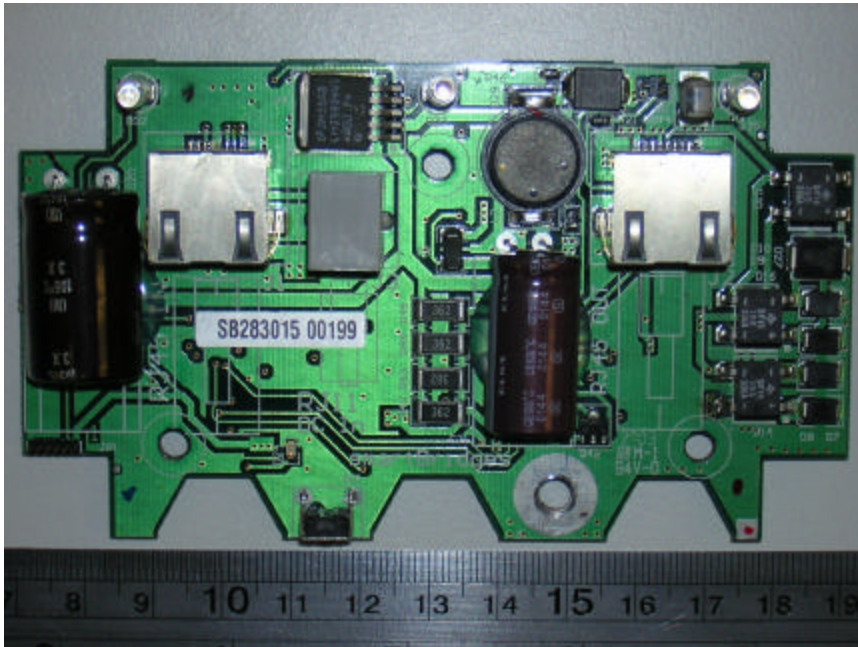

EUT (airPoint XO2) – Main Board Component View

EUT (airPoint XO2) – Main Board Solder View

EUT (airPoint XO2) - Board and Housing View

EUT (PoE Outdoor) – Component View

EUT (PoE Outdoor) – Solder View

Radio A – Top View with Cover

Radio A – Top View without Cover

Radio A – Bottom View

Radio B – Top View with Cover

Radio B – Top View without Cover

Radio B – Bottom View

Closer View of Radio A and B's Transceiver without Cover

Antenna 1: WISP 24013-120PTNF 13dBi 120 degree, Sector Panel Top View