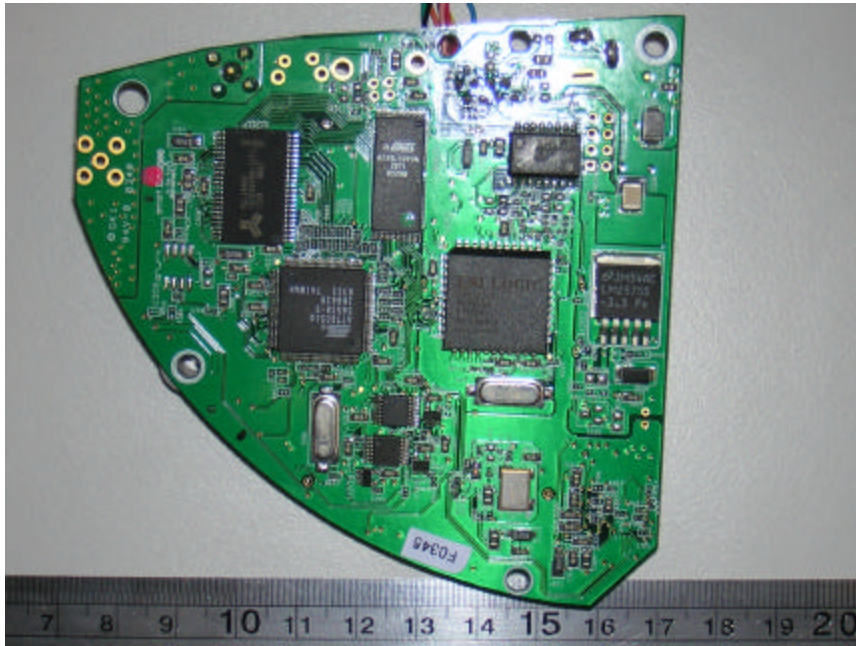

EUT (airPoint XO2) – Main Board Component View

EUT (airPoint XO2) – Main Board Solder View

EUT (airPoint XO2) - Board and Housing View

EUT (PoE Outdoor) – Component View

EUT (PoE Outdoor) – Solder View

Radio A – Top View with Cover

Radio A – Top View without Cover

Radio A – Bottom View

Radio B – Top View with Cover

Radio B – Top View without Cover

Radio B – Bottom View

Closer View of Radio A and B's Transceiver without Cover

Antenna 1: WISP 24013-120PTNF 13dBi 120 degree, Sector Panel Top View