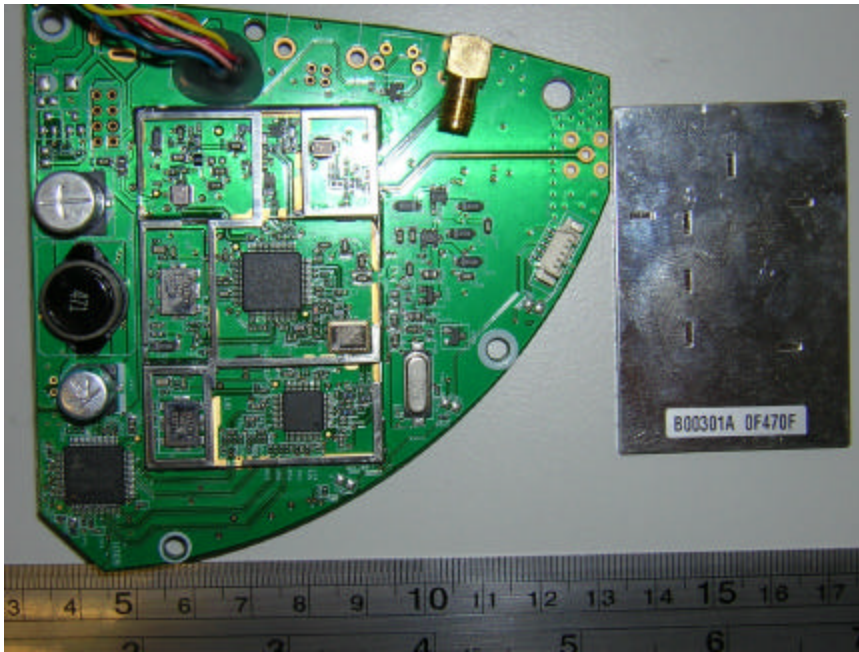

EUT (airPoint XO2) – Main Board Component View

EUT (airPoint XO2) – Main Board Solder View

EUT (airPoint XO2) - Board and Housing View

EUT (PoE Outdoor) – Component View

EUT (PoE Outdoor) – Solder View

Radio A – Top View with Cover

Radio A – Top View without Cover

Radio A – Bottom View

Radio B – Top View with Cover

Radio B – Top View without Cover

Radio B – Bottom View

Closer View of Radio A and B's Transceiver without Cover

Antenna 1: WISP 24013-120PTNF 13dBi 120 degree, Sector Panel Top View

Antenna 1: WISP 24013-120PTNF 13dBi 120 degree, Sector Panel Bottom View

Antenna 2: WISP 24014-90PTNF 14dBi 90 Degree, Sector Panel Top View

Antenna 2: WISP 24014-90PTNF 14dBi 90 Degree, Sector Panel Bottom View