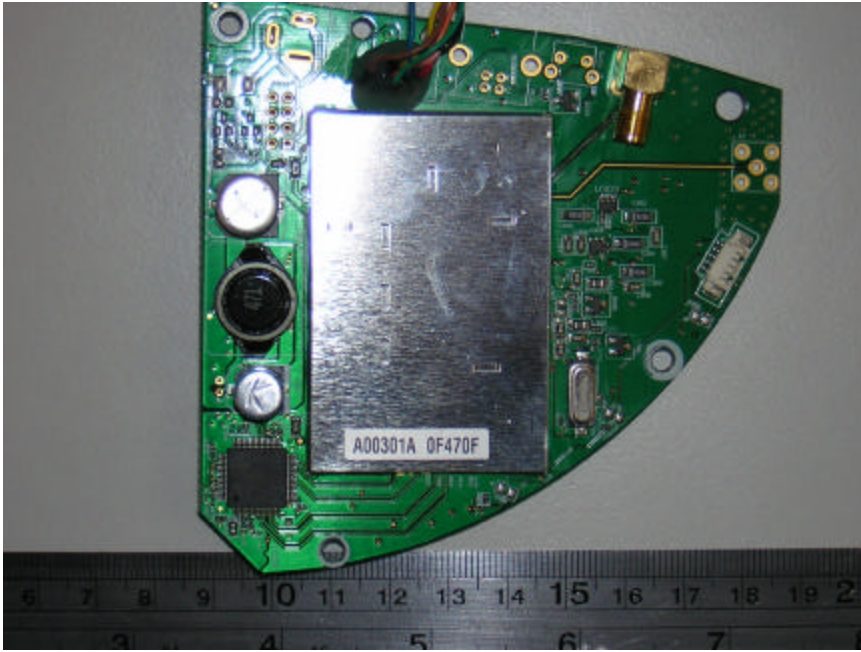

EUT (airPoint XO2) – Main Board Component View

EUT (airPoint XO2) – Main Board Solder View

EUT (airPoint XO2) - Board and Housing View

EUT (PoE Outdoor) – Component View

EUT (PoE Outdoor) – Solder View

Radio A – Top View with Cover

Radio A – Top View without Cover

Radio A – Bottom View

Radio B – Top View with Cover

Radio B – Top View without Cover

Radio B – Bottom View

Closer View of Radio A and B's Transceiver without Cover

Antenna 1: WISP 24013-120PTNF 13dBi 120 degree, Sector Panel Top View