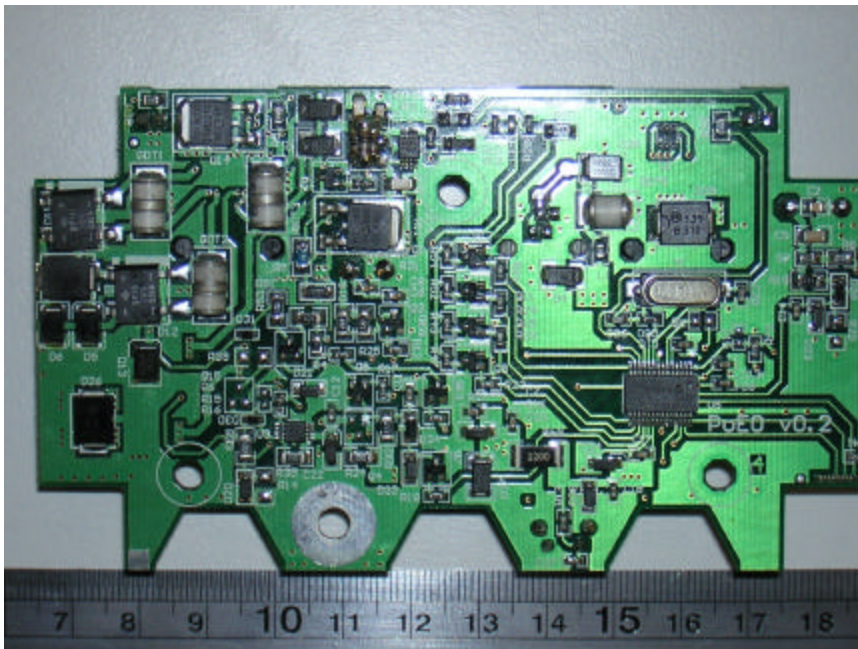

EUT (airPoint XO2) – Main Board Component View

EUT (airPoint XO2) – Main Board Solder View

EUT (airPoint XO2) - Board and Housing View

EUT (PoE Outdoor) – Component View

EUT (PoE Outdoor) – Solder View

Radio A – Top View with Cover

Radio A – Top View without Cover

Radio A – Bottom View

Radio B – Top View with Cover

Radio B – Top View without Cover

Radio B – Bottom View

Closer View of Radio A and B's Transceiver without Cover

Antenna 1: WISP 24013-120PTNF 13dBi 120 degree, Sector Panel Top View