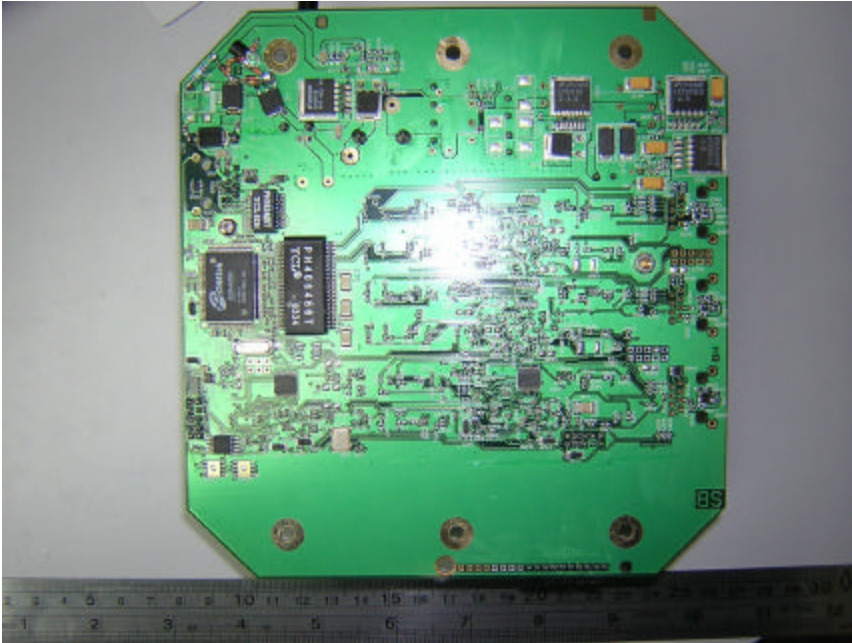

EUT (airPoint XO2) – Main Board Component View

EUT (airPoint XO2) – Main Board Solder View

EUT (airPoint XO2) - Board and Housing View

EUT (PoE Outdoor) – Component View

EUT (PoE Outdoor) – Solder View

Radio A – Top View with Cover

Radio A – Top View without Cover

Radio A – Bottom View

Radio B – Top View with Cover

Radio B – Top View without Cover

Radio B – Bottom View

Closer View of Radio A and B's Transceiver without Cover

Antenna 1: WISP 24013-120PTNF 13dBi 120 degree, Sector Panel Top View