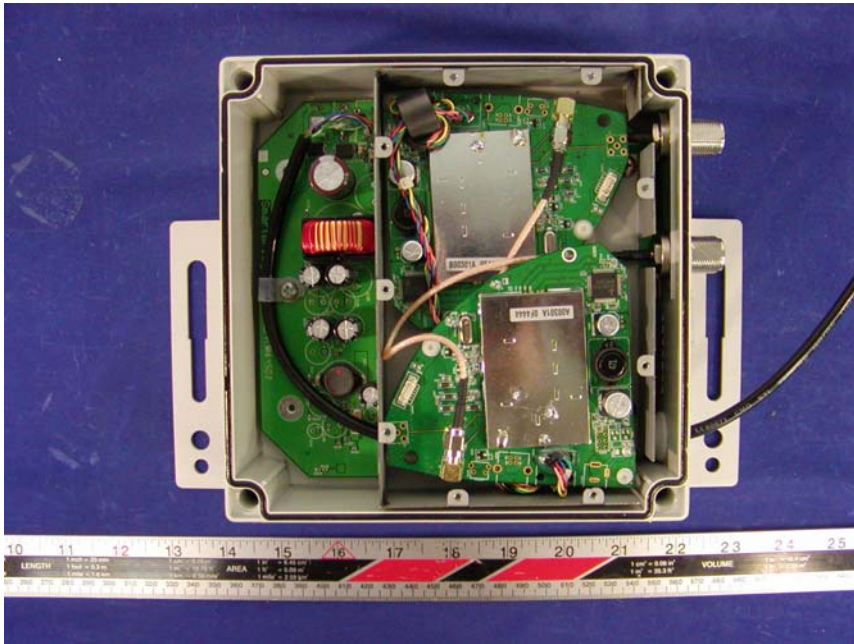

EUT (airPoint XO2) – Main Board Component View

EUT (airPoint XO2) – Main Board Solder View

EUT (airPoint XO2) - Board and Housing View

EUT (PoE Outdoor) – Component View

EUT (PoE Outdoor) – Solder View

Radio A – Top View with Cover

Radio A – Top View without Cover

Radio A – Bottom View

Radio B – Top View with Cover

Radio B – Top View without Cover

Radio B – Bottom View

Closer View of Radio A and B's Transceiver without Cover

Antenna 1: WISP 24013-120PTNF 13dBi 120 degree, Sector Panel Top View