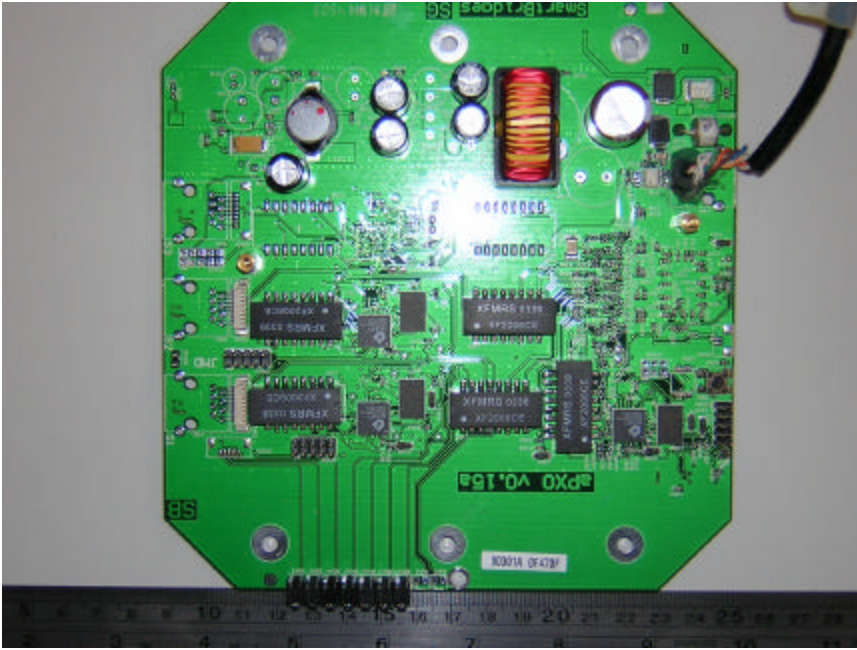

EUT (airPoint XO2) – Main Board Component View

EUT (airPoint XO2) – Main Board Solder View

EUT (airPoint XO2) - Board and Housing View

EUT (PoE Outdoor) – Component View

EUT (PoE Outdoor) – Solder View

Radio A – Top View with Cover

Radio A – Top View without Cover

Radio A – Bottom View

Radio B – Top View with Cover

Radio B – Top View without Cover

Radio B – Bottom View

Closer View of Radio A and B's Transceiver without Cover

Antenna 1: WISP 24013-120PTNF 13dBi 120 degree, Sector Panel Top View