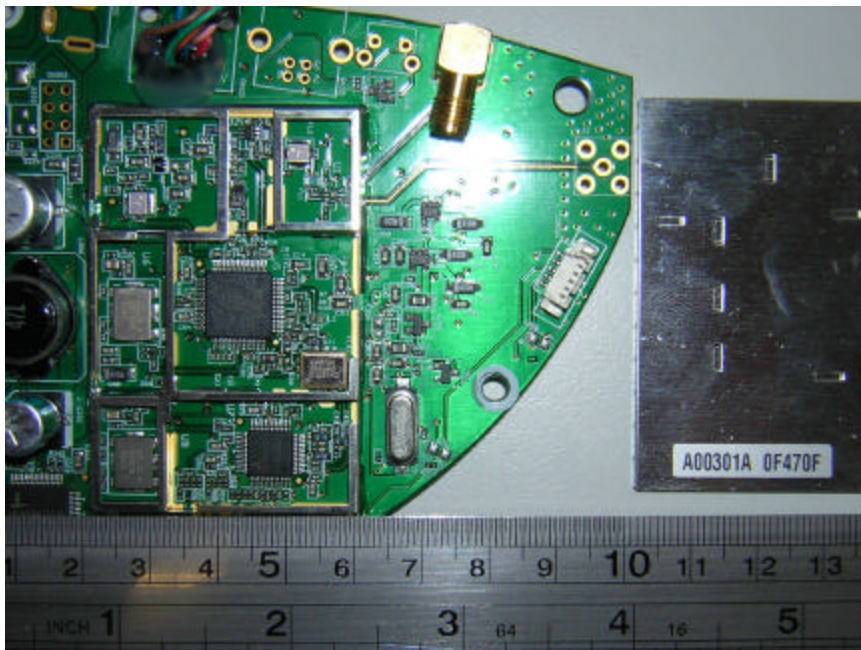

EUT (airPoint XO2) – Main Board Component View

EUT (airPoint XO2) – Main Board Solder View

EUT (airPoint XO2) - Board and Housing View

EUT (PoE Outdoor) – Component View

EUT (PoE Outdoor) – Solder View

Radio A – Top View with Cover

Radio A – Top View without Cover

Radio A – Bottom View

Radio B – Top View with Cover

Radio B – Top View without Cover

Radio B – Bottom View

Closer View of Radio A and B's Transceiver without Cover

Antenna 1: WISP 24013-120PTNF 13dBi 120 degree, Sector Panel Top View