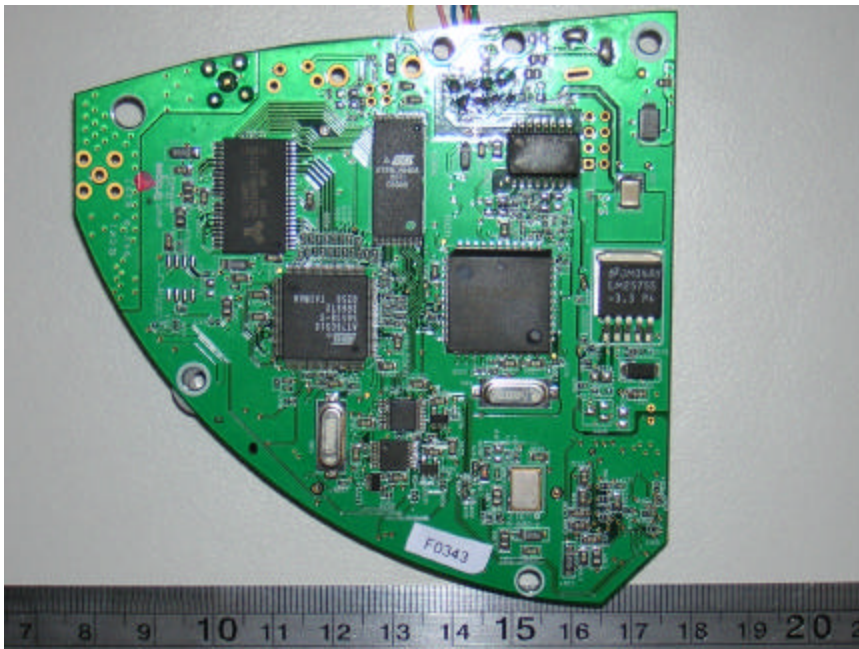

EUT (airPoint XO2) – Main Board Component View

EUT (airPoint XO2) – Main Board Solder View

EUT (airPoint XO2) - Board and Housing View

EUT (PoE Outdoor) – Component View

EUT (PoE Outdoor) – Solder View

Radio A – Top View with Cover

Radio A – Top View without Cover

Radio A – Bottom View

Radio B – Top View with Cover

Radio B – Top View without Cover

Radio B – Bottom View

Closer View of Radio A and B's Transceiver without Cover

Antenna 1: WISP 24013-120PTNF 13dBi 120 degree, Sector Panel Top View

Antenna 1: WISP 24013-120PTNF 13dBi 120 degree, Sector Panel Bottom View

Antenna 2: WISP 24014-90PTNF 14dBi 90 Degree, Sector Panel Top View

Antenna 2: WISP 24014-90PTNF 14dBi 90 Degree, Sector Panel Bottom View