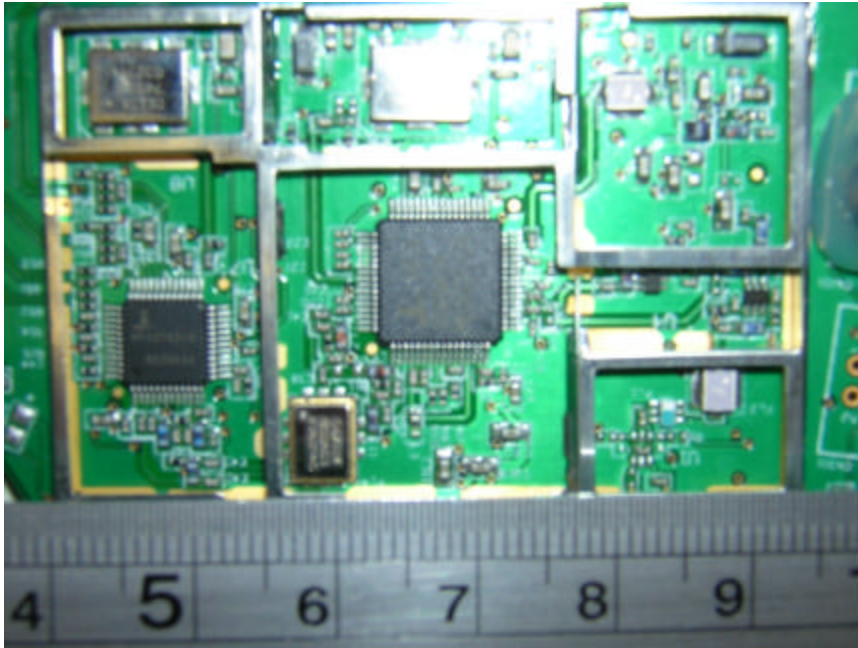

EUT (airPoint XO2) – Main Board Component View

EUT (airPoint XO2) – Main Board Solder View

EUT (airPoint XO2) - Board and Housing View

EUT (PoE Outdoor) – Component View

EUT (PoE Outdoor) – Solder View

Radio A – Top View with Cover

Radio A – Top View without Cover

Radio A – Bottom View

Radio B – Top View with Cover

Radio B – Top View without Cover

Radio B – Bottom View

Closer View of Radio A and B's Transceiver without Cover

Antenna 1: WISP 24013-120PTNF 13dBi 120 degree, Sector Panel Top View