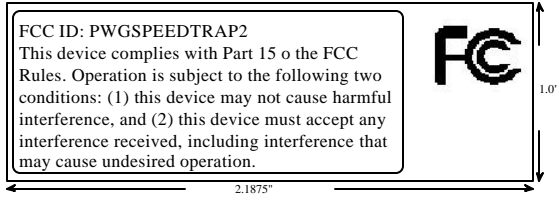

# EXHIBIT A - FCC ID LABEL INFORMATION

---

## Proposed FCC ID Label

Specifications: Text is black or white in color and is left justified. Labels are silk-screened and shall be “permanently affixed” at a conspicuous location on the EUT.