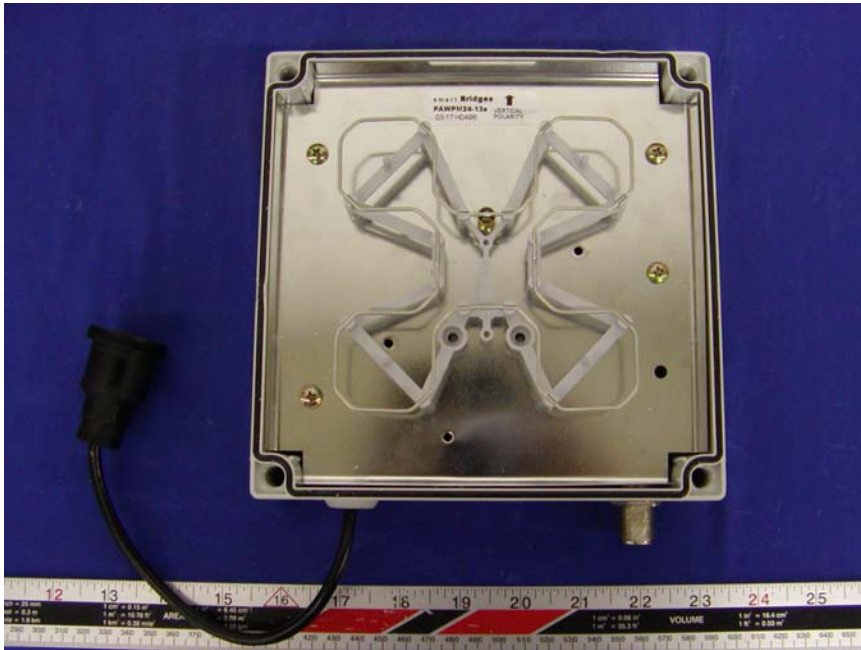

APPENDIX C - EUT EXTERNAL PHOTOGRAPHS

Chassis - Top View

Chassis - Bottom View

WISP24018PTNF – 18dBi Panel Antenna Front View

WISP24018PTNF – 18dBi Panel Antenna Rear View

PMANT 25 – 24dBi Parabolic Grid Antenna Front View

PMANT 25 – 24dBi Parabolic Grid Antenna Rear View

PAWSA 24-16, 16.5Bi 90 Deg Sector Antenna Front View

PAWSA 24-16, 16.5Bi 90 Deg Sector Antenna Rear View

PAWPM24-13a, 13dBi Integral Antenna Front View

Powershot - Top View

AC Adapter View