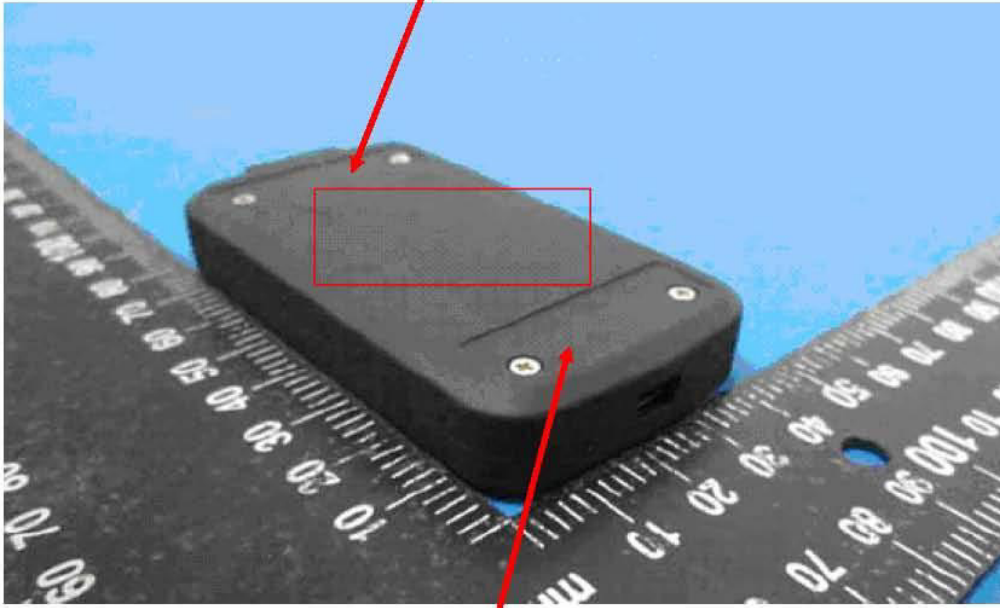

Label Location

Name : TireHawk Bright+ TPMS
Model : TB-X04C Distributor : Visionware Technology Inc.

Input Voltage : DC 5V, 1000mA

Made In Taiwan

FC CE RoHS

CCABI 2LP1150T8

FCC ID : PVM-VTITHBK9040