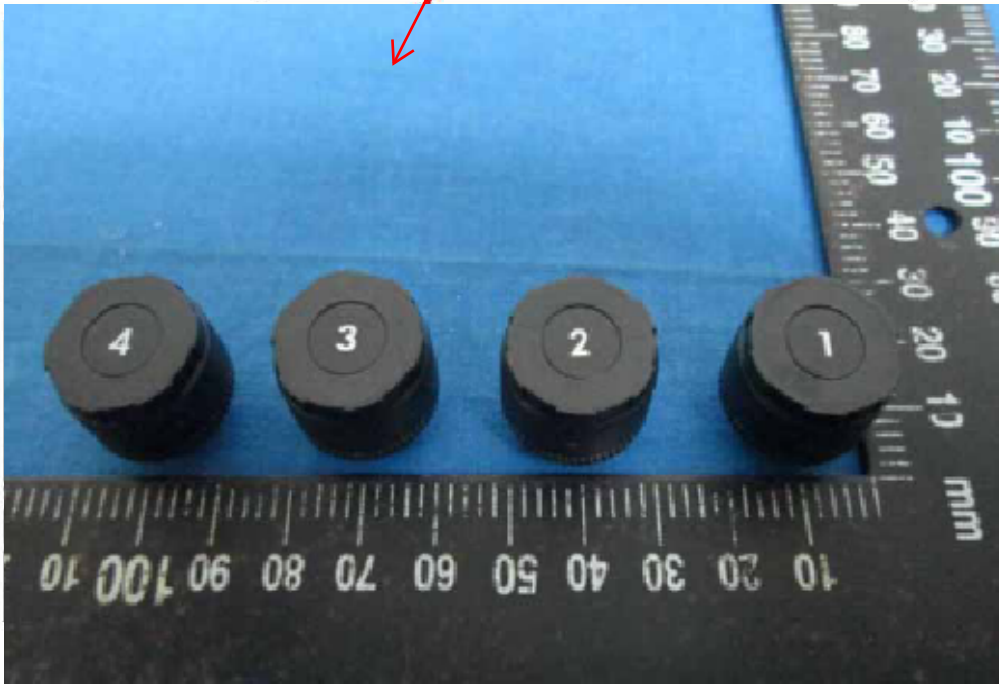

Label Location

Name : TireHawk Bright+ TPMS
Model : TB-X04C Distributor : Visionware Technology Inc.

Input Voltage : DC 5V, 1000mA

Made In Taiwan

FC **CE** **RoHS**

CCABI 2LP1150T8

FCC ID : PVM-VT1THBJ9040