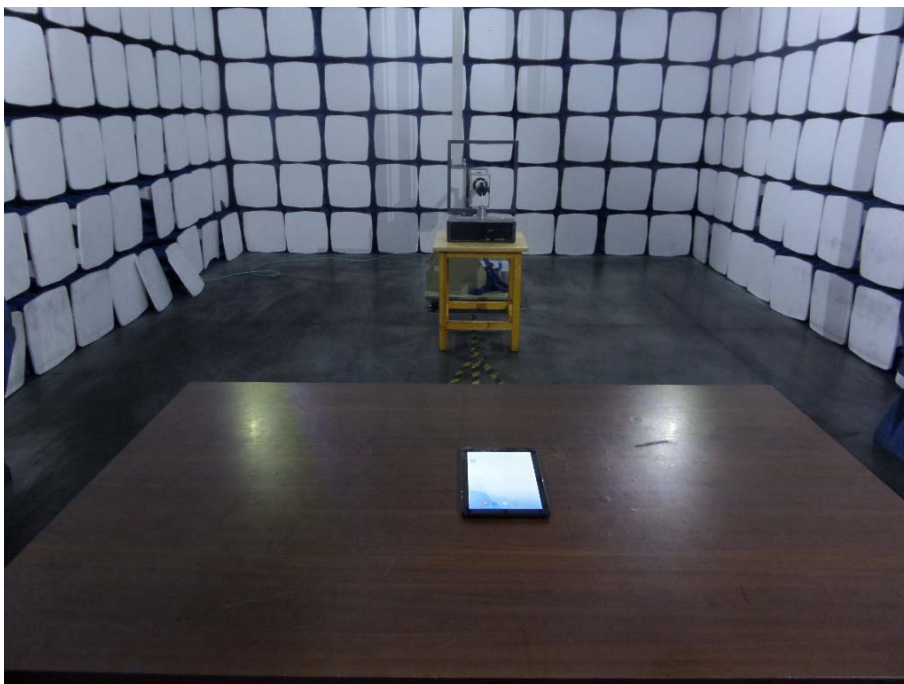

EXHIBIT 4 - TEST SETUP PHOTOGRAPHS

Conducted Emission Test Setup

Radiation Emission Test Setup (Below 30MHz)

Radiation Emission Test Setup (30MHz to 1GHz)

Radiation Emission Test Setup (Above 1GHz)