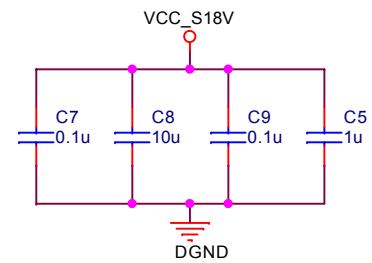

Title		
EM2580+MI2010_P36		
Size	Document Number	Rev
A4	EM258X	V0.1
Date:	Thursday, October 25, 2012	Sheet 1 of 2

SADDR:0 0X90  
SADDR:1 0XBA

Title <b>EM2580+MI2010P36</b>		
Size A4	Document Number <b>MI2010_P36</b>	Rev V0.1
Date: Thursday, October 25, 2012	Sheet 2	of 2