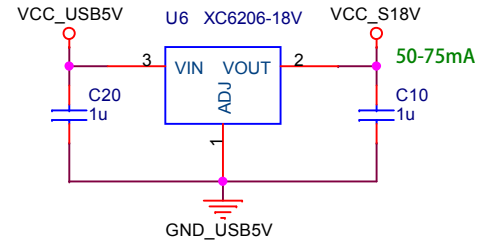

Title		
EM2580+MI2010_P36		
Size	Document Number	Rev
A4	EM258X	V0.1
Date:	Thursday, October 25, 2012	Sheet 1 of 2

SADDR:0 0X90  
SADDR:1 0XBA

Title <b>EM2580+MI2010P36</b>		
Size A4	Document Number <b>MI2010_P36</b>	Rev V0.1
Date: Thursday, October 25, 2012	Sheet 2	of 2