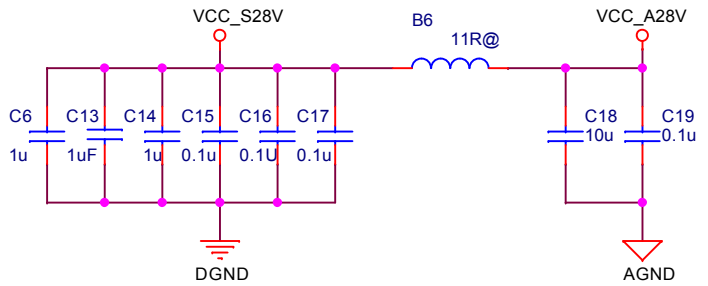

Title		
EM2580+MI2010_P36		
Size	Document Number	Rev
A4	EM258X	V0.1
Date:	Thursday, October 25, 2012	Sheet 1 of 2

SADDR:0 0X90  
SADDR:1 0XBA

Title <b>EM2580+MI2010P36</b>		
Size A4	Document Number <b>MI2010_P36</b>	Rev V0.1
Date: Thursday, October 25, 2012	Sheet 2	of 2