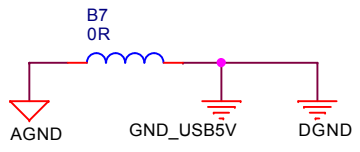

Title		
EM2580+MI2010_P36		
Size	Document Number	Rev
A4	EM258X	V0.1
Date:	Thursday, October 25, 2012	Sheet 1 of 2

SADDR:0 0X90  
SADDR:1 0XBA

Title <b>EM2580+MI2010P36</b>		
Size A4	Document Number <b>MI2010_P36</b>	Rev V0.1
Date: Thursday, October 25, 2012	Sheet 2	of 2