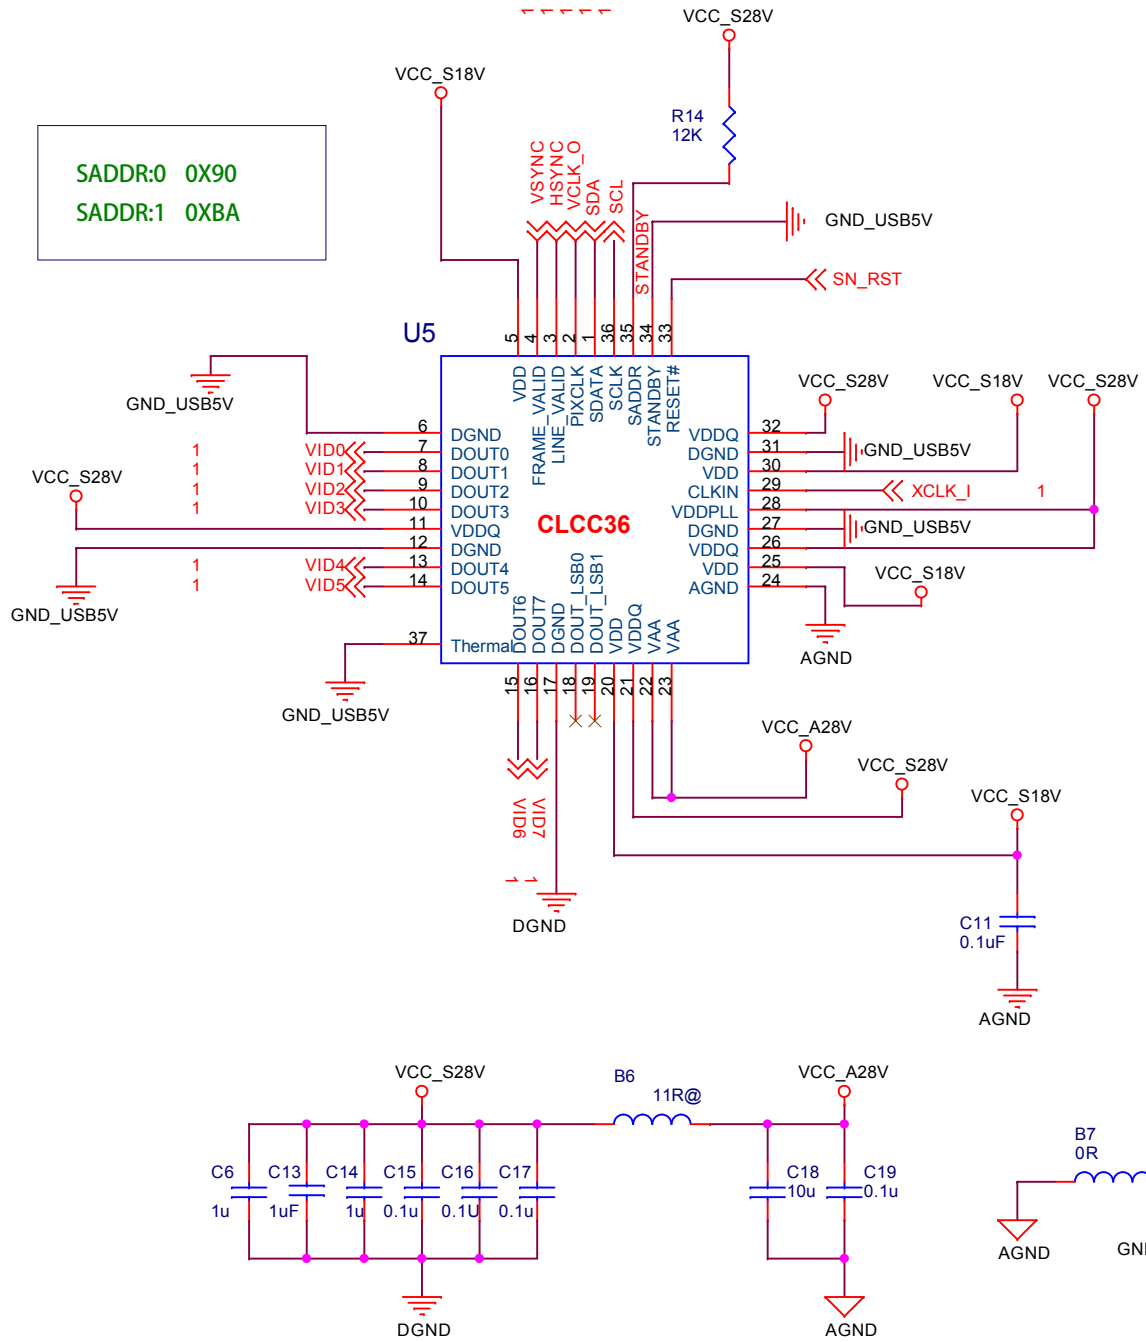

Title		
EM2580+MI2010_P36		
Size	Document Number	Rev
A4	EM258X	V0.1
Date:	Thursday, October 25, 2012	Sheet 1 of 2

SADDR:0 0X90  
SADDR:1 0XBA

Title <b>EM2580+MI2010P36</b>		
Size A4	Document Number <b>MI2010_P36</b>	Rev V0.1
Date: Thursday, October 25, 2012	Sheet 2	of 2