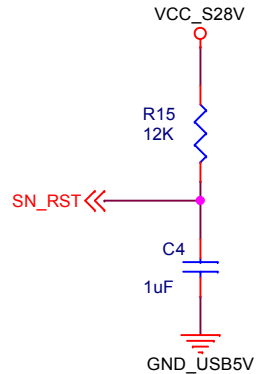

Title		
EM2580+MI2010_P36		
Size	Document Number	Rev
A4	EM258X	V0.1
Date:	Thursday, October 25, 2012	Sheet 1 of 2

SADDR:0 0X90  
SADDR:1 0XBA

Title <b>EM2580+MI2010P36</b>		
Size A4	Document Number <b>MI2010_P36</b>	Rev V0.1
Date: Thursday, October 25, 2012	Sheet 2	of 2