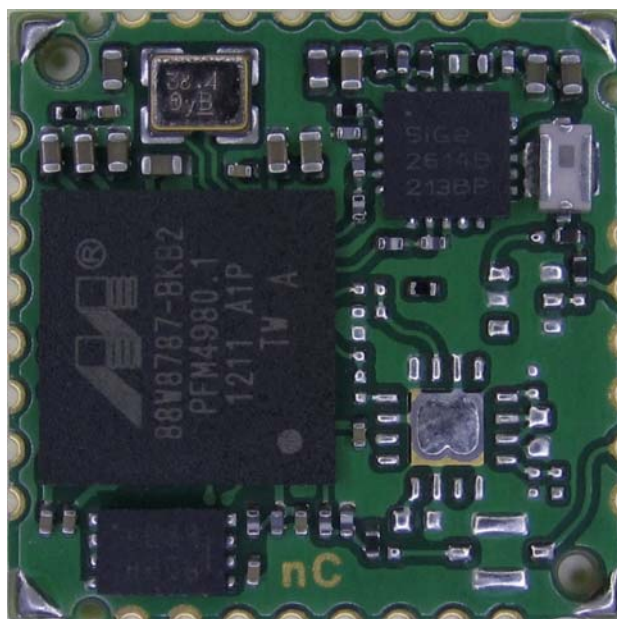

Test Setup Photos

page 1

Model No.: WiBear11n-SF1
FCC ID: PV7-WIBEAR11N-SF1
IC: 7738A-WB11NSF1

Test Setup Photos

page 2

Model No.: WiBear11n-SF1
FCC ID: PV7-WIBEAR11N-SF1
IC: 7738A-WB11NSF1

Test Setup Photos

page 3

Model No.: WiBear11n-SF1
FCC ID: PV7-WIBEAR11N-SF1
IC: 7738A-WB11NSF1

Test Setup radiated Measurements

Test Setup conducted Measurements