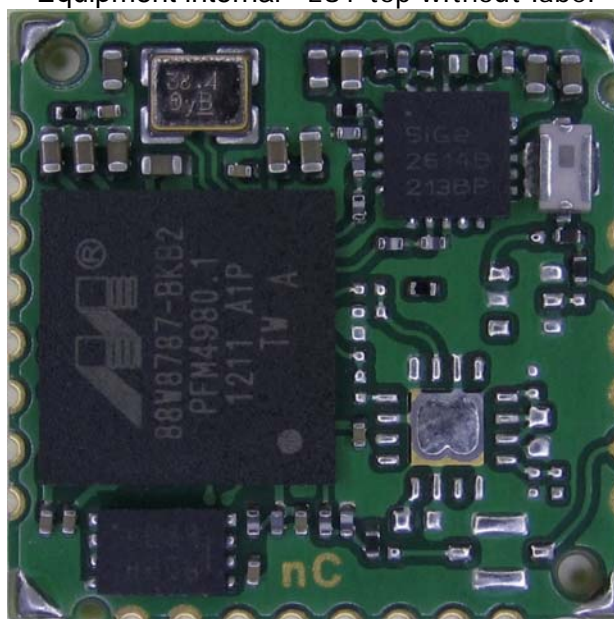

**External / internal Photos**

page 1

Model No.: WiBear11n-SF1  
FCC ID: PV7-WIBEAR11N-SF1  
IC: 7738A-WB11NSF1

Equipment internal – EUT Bottom

Equipment internal - EUT top without label

**External / internal Photos**

page 2

Model No.: WiBear11n-SF1  
FCC ID: PV7-WIBEAR11N-SF1  
IC: 7738A-WB11NSF1

Equipment internal - EUT top with label

**External / internal Photos**

page 3

Model No.: WiBear11n-SF1  
FCC ID: PV7-WIBEAR11N-SF1  
IC: 7738A-WB11NSF1