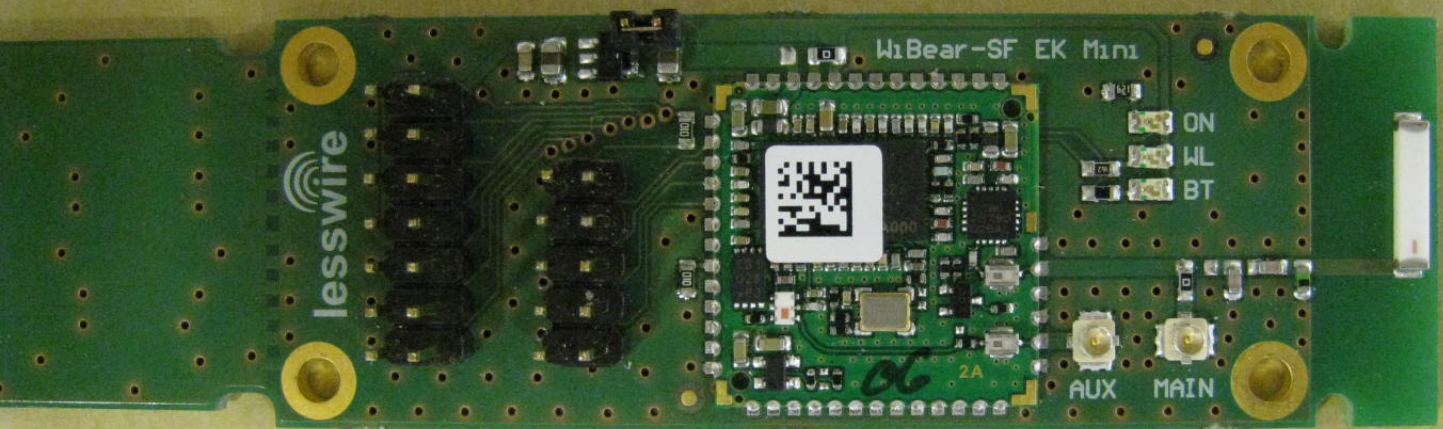

1.1 Photos – Equipment

EUT (AN00K77421) TOP

EUT (AN00K77421) BOTTOM

lesswire

W1Bear-SF EK Mini

ON
WL
BT

AUX MAIN

1 cm

1 cm