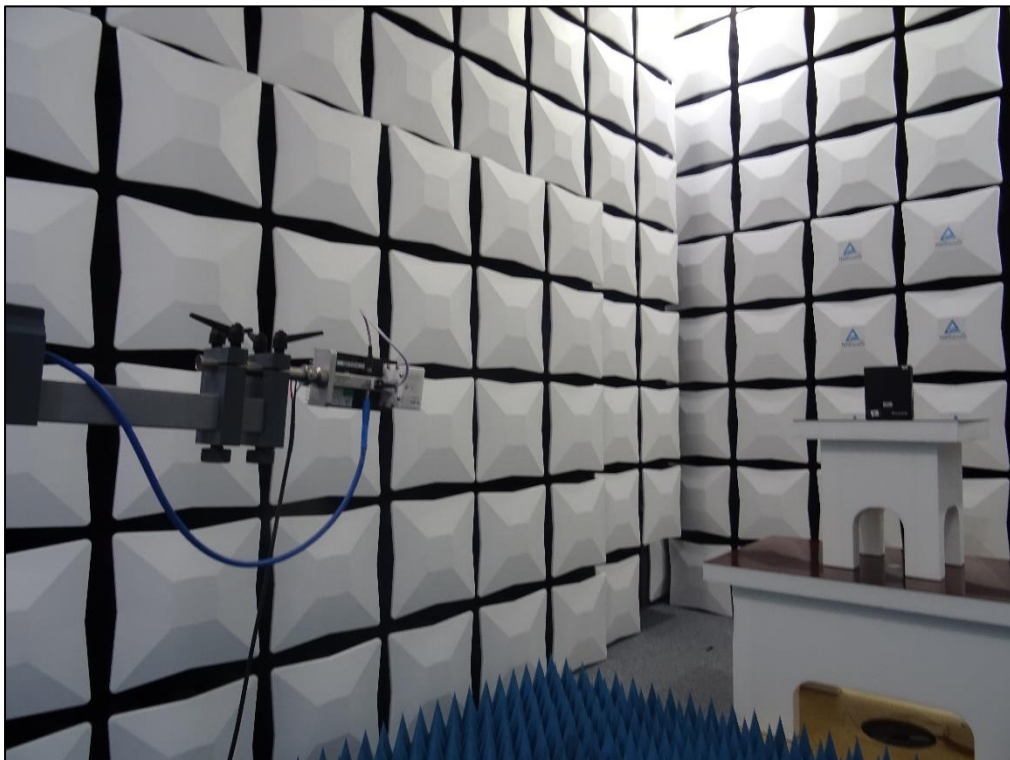

Test Setup Photos

**ReferenceTest Report No:
ULR-TC568819300000085F/86F/87F**

**Seite 5 von 6
Page 5 of 6**

Frequency range:18-40GHz

Polarization: Vertical

Frequency range:18-40GHz

Polarization: Horizontal

Test Setup Photos