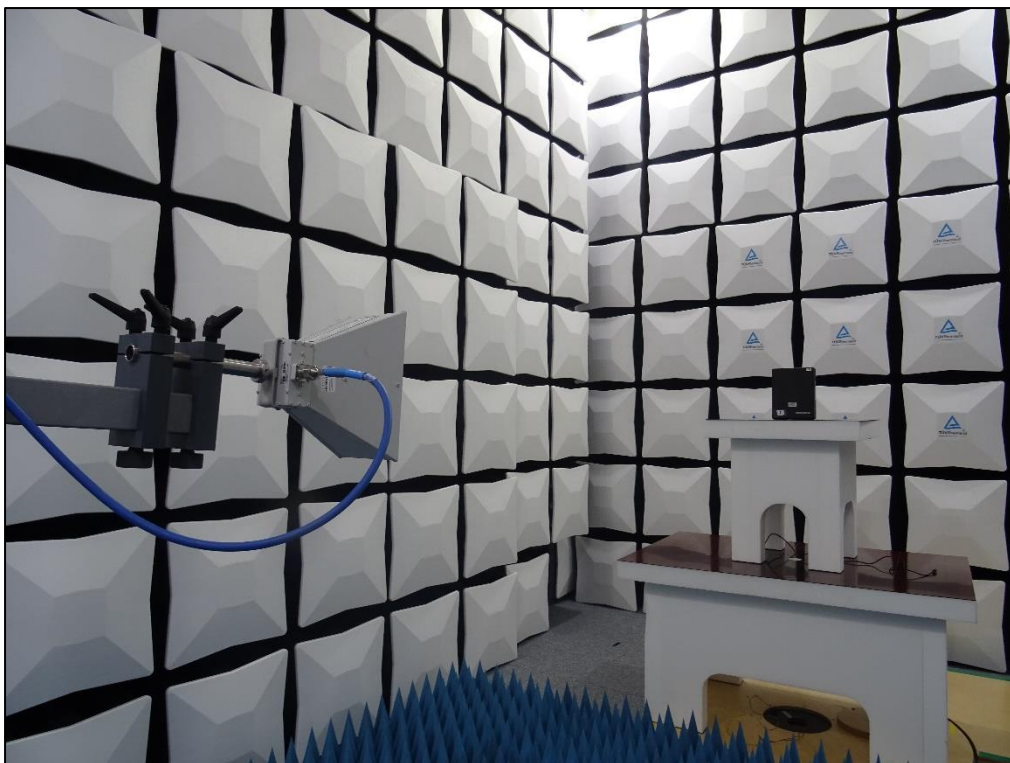

Test Setup Photos

**ReferenceTest Report No:
ULR-TC56881930000085F/86F/87F**

**Seite 4 von 6
Page 4 of 6**

Frequency range:1GHz – 18GHz

Polarization: Vertical

Frequency range:1GHz – 18GHz

Polarization: Horizontal

Test Setup Photos

**ReferenceTest Report No:
ULR-TC568819300000085F/86F/87F**

**Seite 5 von 6
Page 5 of 6**

Frequency range:18-40GHz

Polarization: Vertical

Frequency range:18-40GHz

Polarization: Horizontal

Test Setup Photos