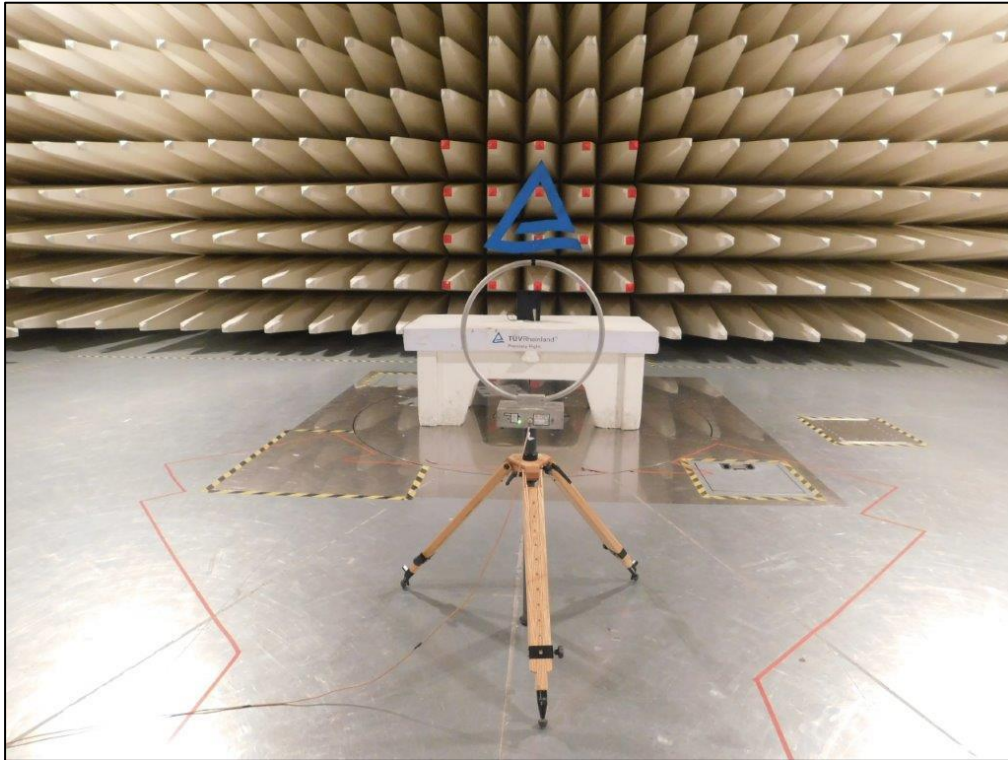

Test Setup Photos

**ReferenceTest Report No:
ULR-TC56881930000085F/86F/87F**

**Seite 1 von 6
Page 1 of 6**

Frequency range:9kHz-30MHz

Polarization: Parallel

Frequency range:9kHz-30MHz

Polarization: Perpendicular

Test Setup Photos

**ReferenceTest Report No:
ULR-TC56881930000085F/86F/87F**

**Seite 2 von 6
Page 2 of 6**

Frequency range:30MHz-200MHz

Polarization: Vertical

Frequency range:30MHz-200MHz

Polarization: Horizontal

Test Setup Photos

**ReferenceTest Report No:
ULR-TC56881930000085F/86F/87F**

**Seite 3 von 6
Page 3 of 6**

Frequency range:200MHz-1GHz

Polarization: Vertical

Frequency range:200MHz-1GHz

Polarization: Horizontal

Test Setup Photos

**ReferenceTest Report No:
ULR-TC568819300000085F/86F/87F**

**Seite 5 von 6
Page 5 of 6**

Frequency range:18-40GHz

Polarization: Vertical

Frequency range:18-40GHz

Polarization: Horizontal

Test Setup Photos