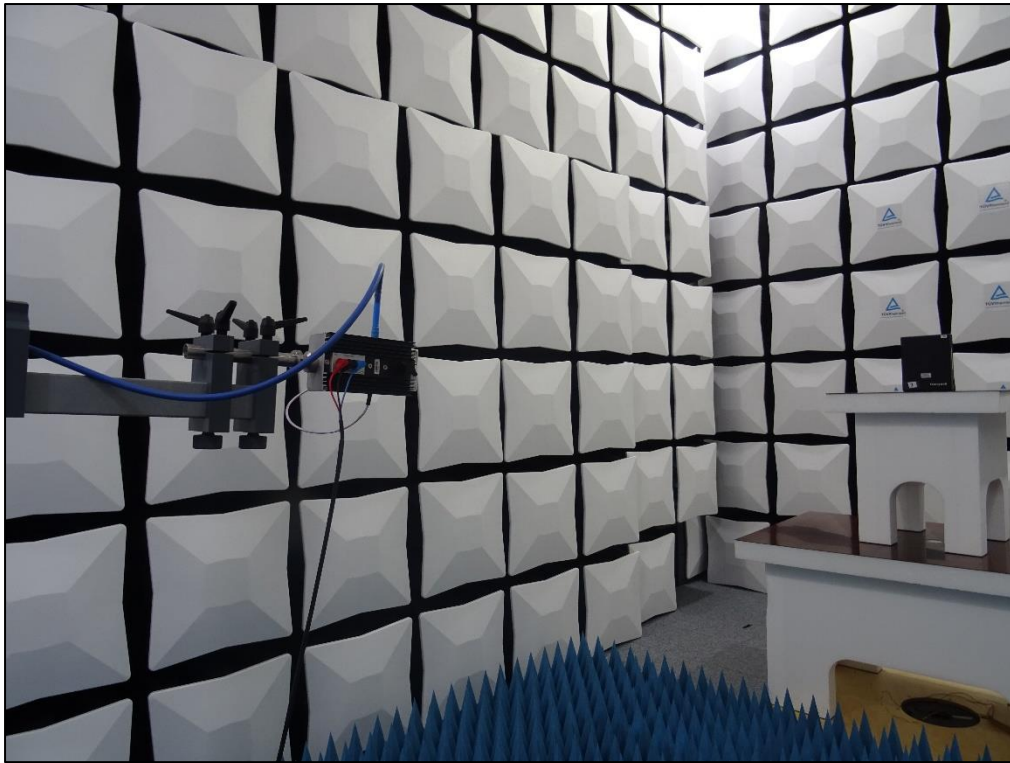

Test Setup Photos

**ReferenceTest Report No:
ULR-TC56881930000085F/86F/87F**

**Seite 4 von 6
Page 4 of 6**

Frequency range:1GHz – 18GHz

Polarization: Vertical

Frequency range:1GHz – 18GHz

Polarization: Horizontal

Test Setup Photos

**ReferenceTest Report No:
ULR-TC568819300000085F/86F/87F**

**Seite 5 von 6
Page 5 of 6**

Frequency range:18-40GHz

Polarization: Vertical

Frequency range:18-40GHz

Polarization: Horizontal

Test Setup Photos