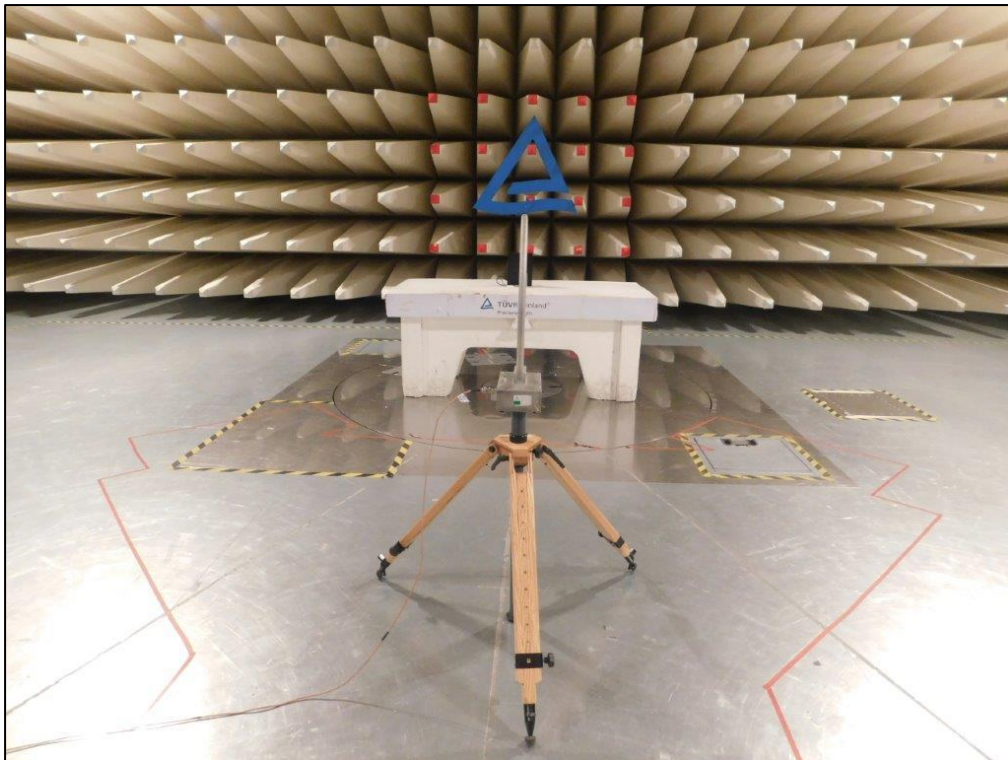

Test Setup Photos

**ReferenceTest Report No:
ULR-TC56881930000085F/86F/87F**

**Seite 1 von 6
Page 1 of 6**

Frequency range:9kHz-30MHz

Polarization: Parallel

Frequency range:9kHz-30MHz

Polarization: Perpendicular

Test Setup Photos

**ReferenceTest Report No:
ULR-TC56881930000085F/86F/87F**

**Seite 2 von 6
Page 2 of 6**

Frequency range:30MHz-200MHz

Polarization: Vertical

Frequency range:30MHz-200MHz

Polarization: Horizontal

Test Setup Photos

**ReferenceTest Report No:
ULR-TC56881930000085F/86F/87F**

**Seite 3 von 6
Page 3 of 6**

Frequency range:200MHz-1GHz

Polarization: Vertical

Frequency range:200MHz-1GHz

Polarization: Horizontal

Test Setup Photos

**ReferenceTest Report No:
ULR-TC56881930000085F/86F/87F**

**Seite 4 von 6
Page 4 of 6**

Frequency range:1GHz – 18GHz

Polarization: Vertical

Frequency range:1GHz – 18GHz

Polarization: Horizontal