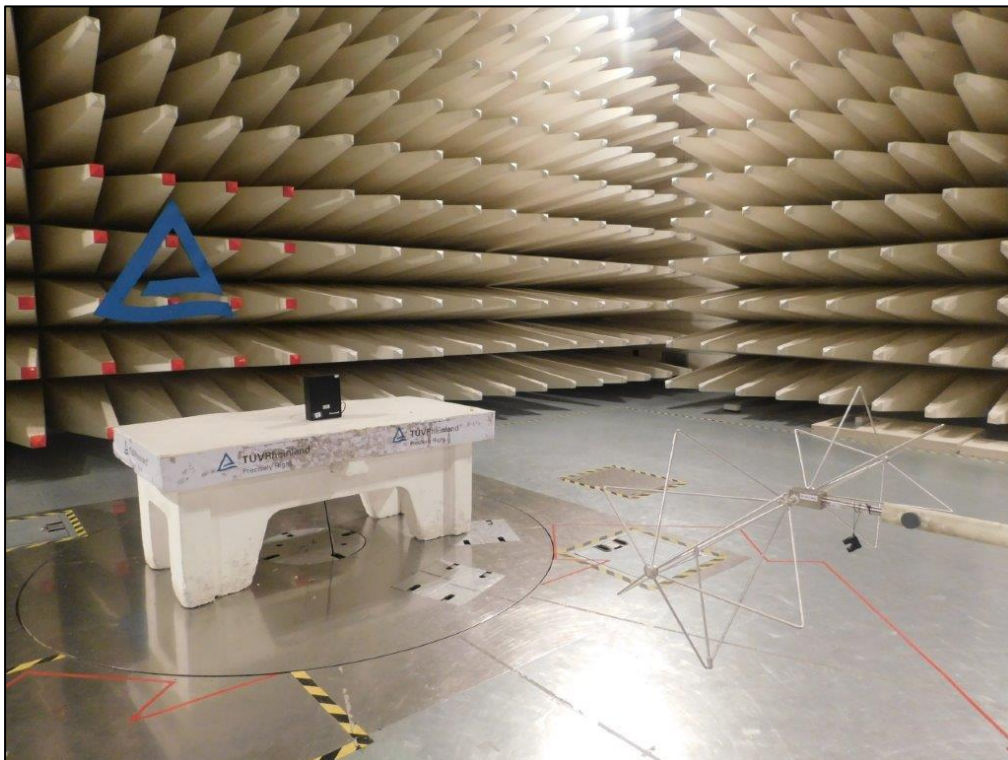

Test Setup Photos

**ReferenceTest Report No:
ULR-TC56881930000085F/86F/87F**

**Seite 1 von 6
Page 1 of 6**

Frequency range:9kHz-30MHz

Polarization: Parallel

Frequency range:9kHz-30MHz

Polarization: Perpendicular

Test Setup Photos

**ReferenceTest Report No:
ULR-TC56881930000085F/86F/87F**

**Seite 2 von 6
Page 2 of 6**

Frequency range:30MHz-200MHz

Polarization: Vertical

Frequency range:30MHz-200MHz

Polarization: Horizontal

Test Setup Photos

**ReferenceTest Report No:
ULR-TC56881930000085F/86F/87F**

**Seite 3 von 6
Page 3 of 6**

Frequency range:200MHz-1GHz

Polarization: Vertical

Frequency range:200MHz-1GHz

Polarization: Horizontal