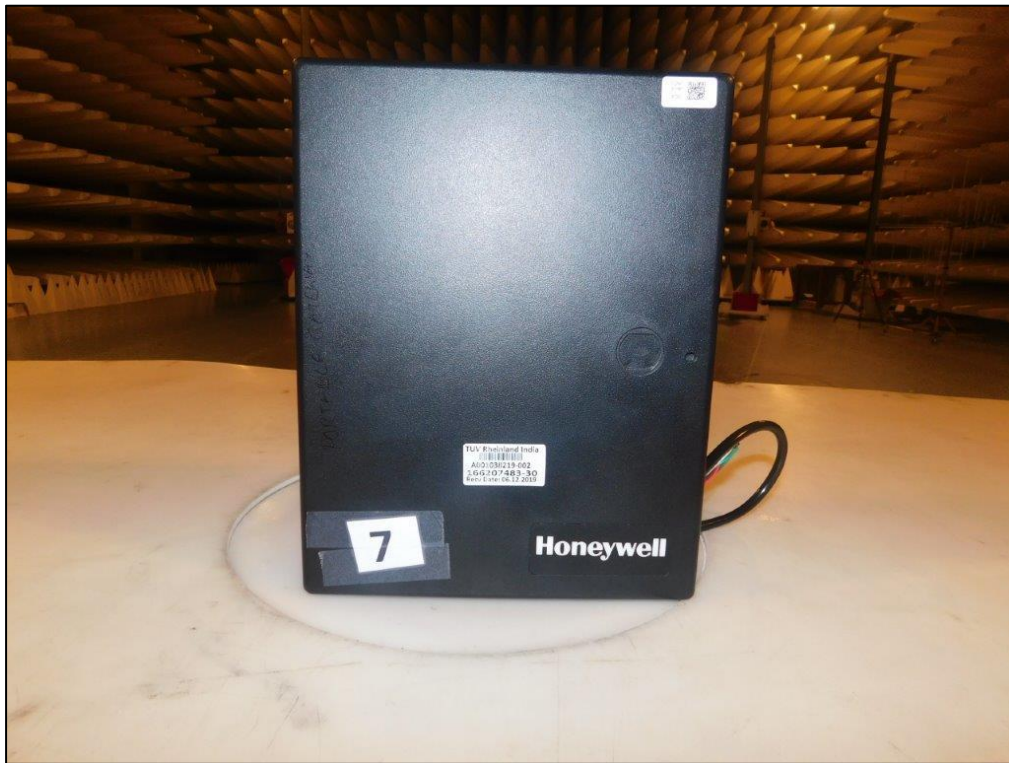

Test Setup Photos

**Reference Test Report No:
ULR-TC56881930000085F/86F/87F**

**Seite 6 von 6
Page 6 of 6**

EUT Close-up