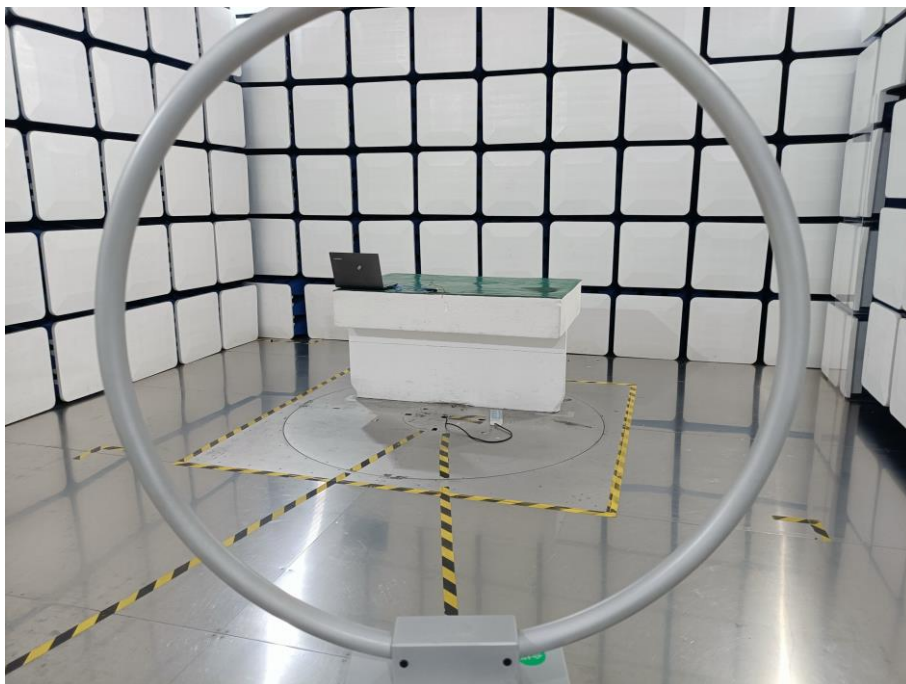

ANNEX B TEST SETUP PHOTOS

1 Radiated Test Photo

YKF470-B3

Below 30MHz

Close-Up

30 MHz-1 GHz

Above 1GHz

Close-Up

YKF478-B3

Below 30MHz

Close-Up

30 MHz-1 GHz

Above 1GHz

Close-Up

2 Conducted Test Photo

Conducted Test