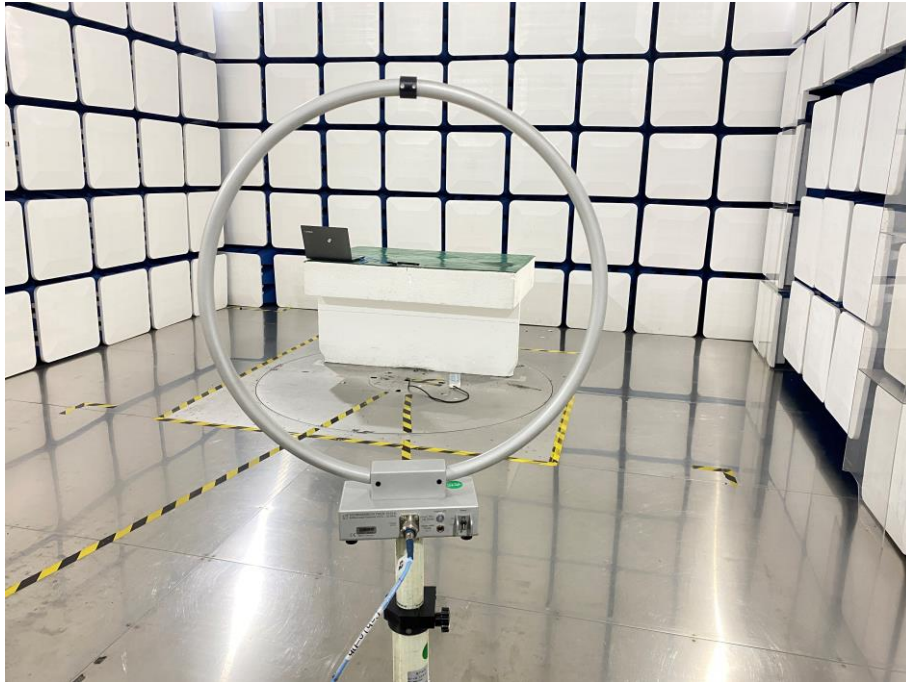

ANNEX B TEST SETUP PHOTOS

1 Radiated Test Photo

YKF470-B3

Below 30MHz

Close-Up

30 MHz-1 GHz

Above 1GHz

Close-Up

YKF478-B3

Below 30MHz

Close-Up

30 MHz-1 GHz

Above 1GHz

Close-Up

2 Conducted Test Photo

Conducted Test