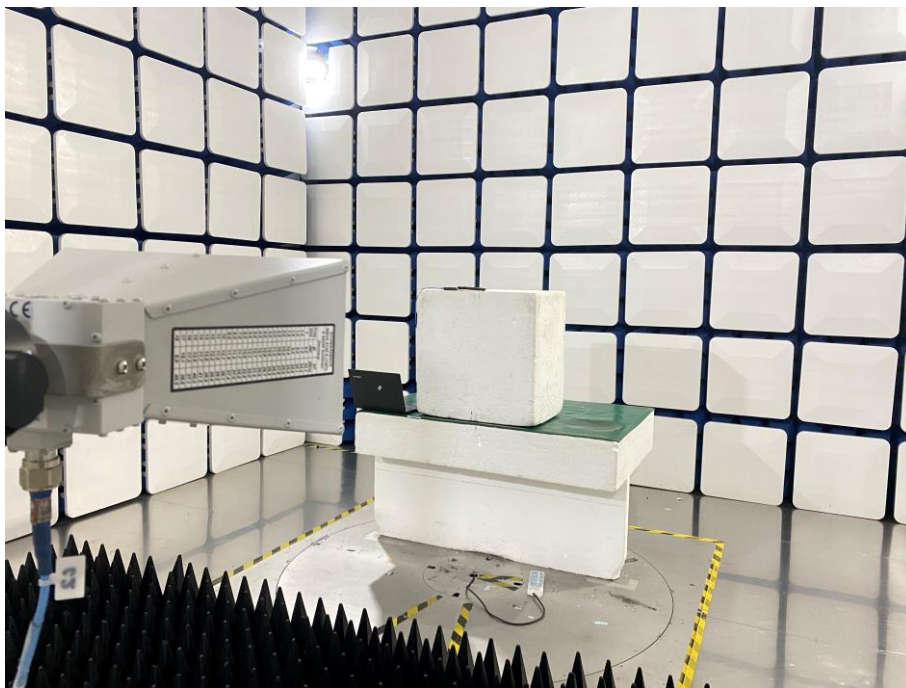

ANNEX B TEST SETUP PHOTOS

1 Radiated Test Photo

YKF470-B3

Below 30MHz

Close-Up

30 MHz-1 GHz

Above 1GHz

Close-Up

YKF478-B3

Below 30MHz

Close-Up

30 MHz-1 GHz

Above 1GHz

Close-Up

2 Conducted Test Photo

Conducted Test