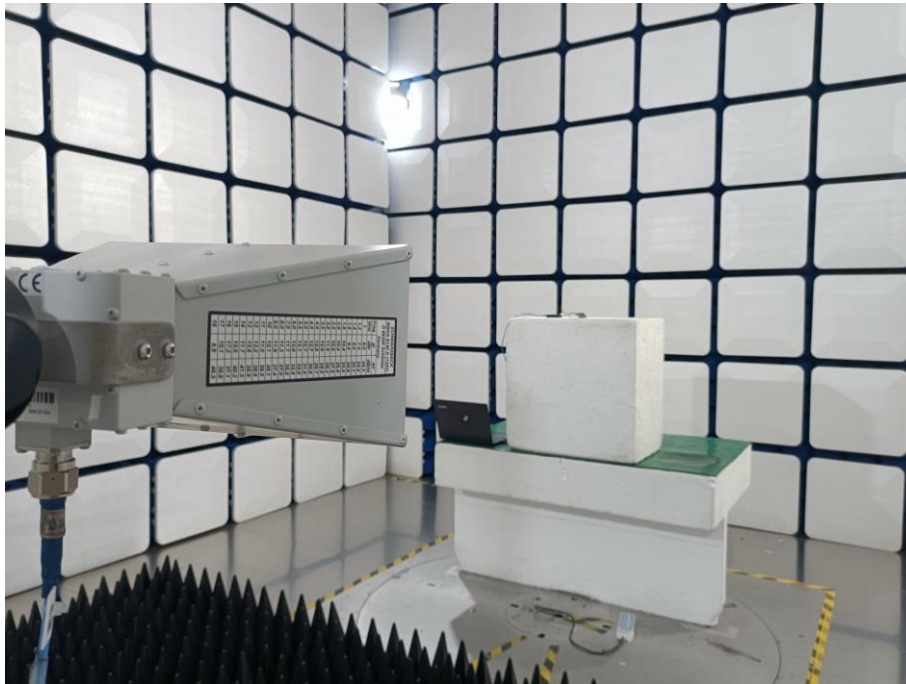

ANNEX B TEST SETUP PHOTOS

1 Radiated Test Photo

YKF470-B3

Below 30MHz

Close-Up

30 MHz-1 GHz

Above 1GHz

Close-Up

YKF478-B3

Below 30MHz

Close-Up

30 MHz-1 GHz

Above 1GHz

Close-Up

2 Conducted Test Photo

Conducted Test