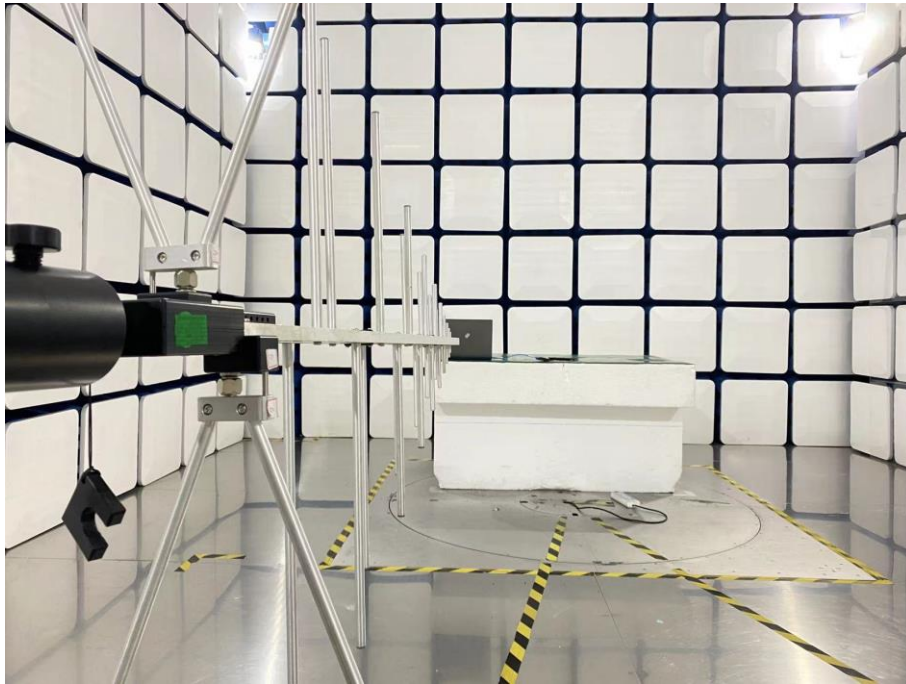

ANNEX B TEST SETUP PHOTOS

1 Radiated Test Photo

YKF470-B3

Below 30MHz

Close-Up

30 MHz-1 GHz

Above 1GHz

Close-Up

YKF478-B3

Below 30MHz

Close-Up

30 MHz-1 GHz

Above 1GHz

Close-Up

2 Conducted Test Photo

Conducted Test