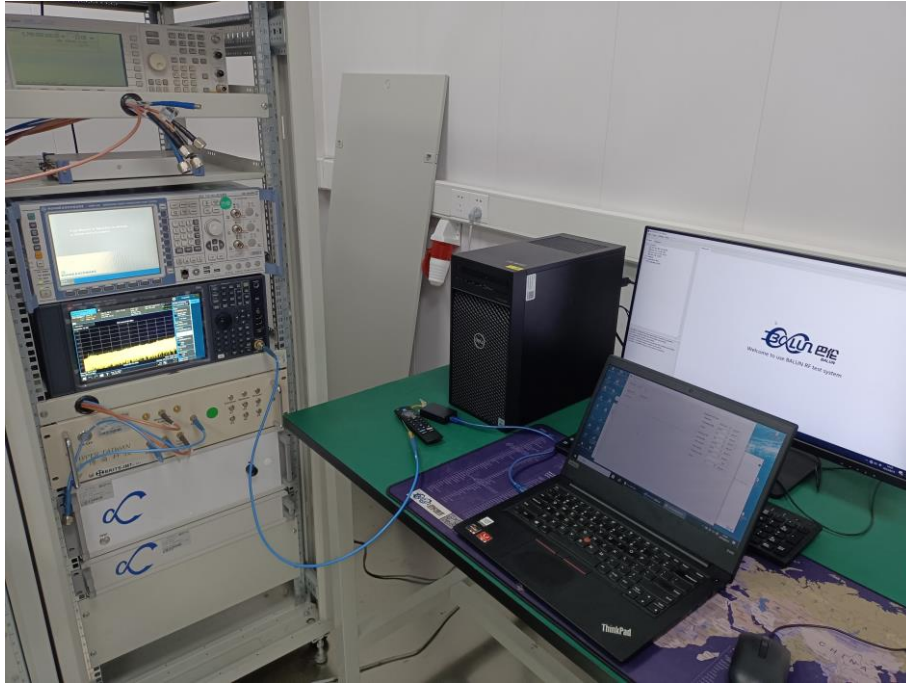

ANNEX B TEST SETUP PHOTOS

1 Radiated Test Photo

YKF470-B3

Below 30MHz

Close-Up

30 MHz-1 GHz

Above 1GHz

Close-Up

YKF478-B3

Below 30MHz

Close-Up

30 MHz-1 GHz

Above 1GHz

Close-Up

2 Conducted Test Photo

Conducted Test